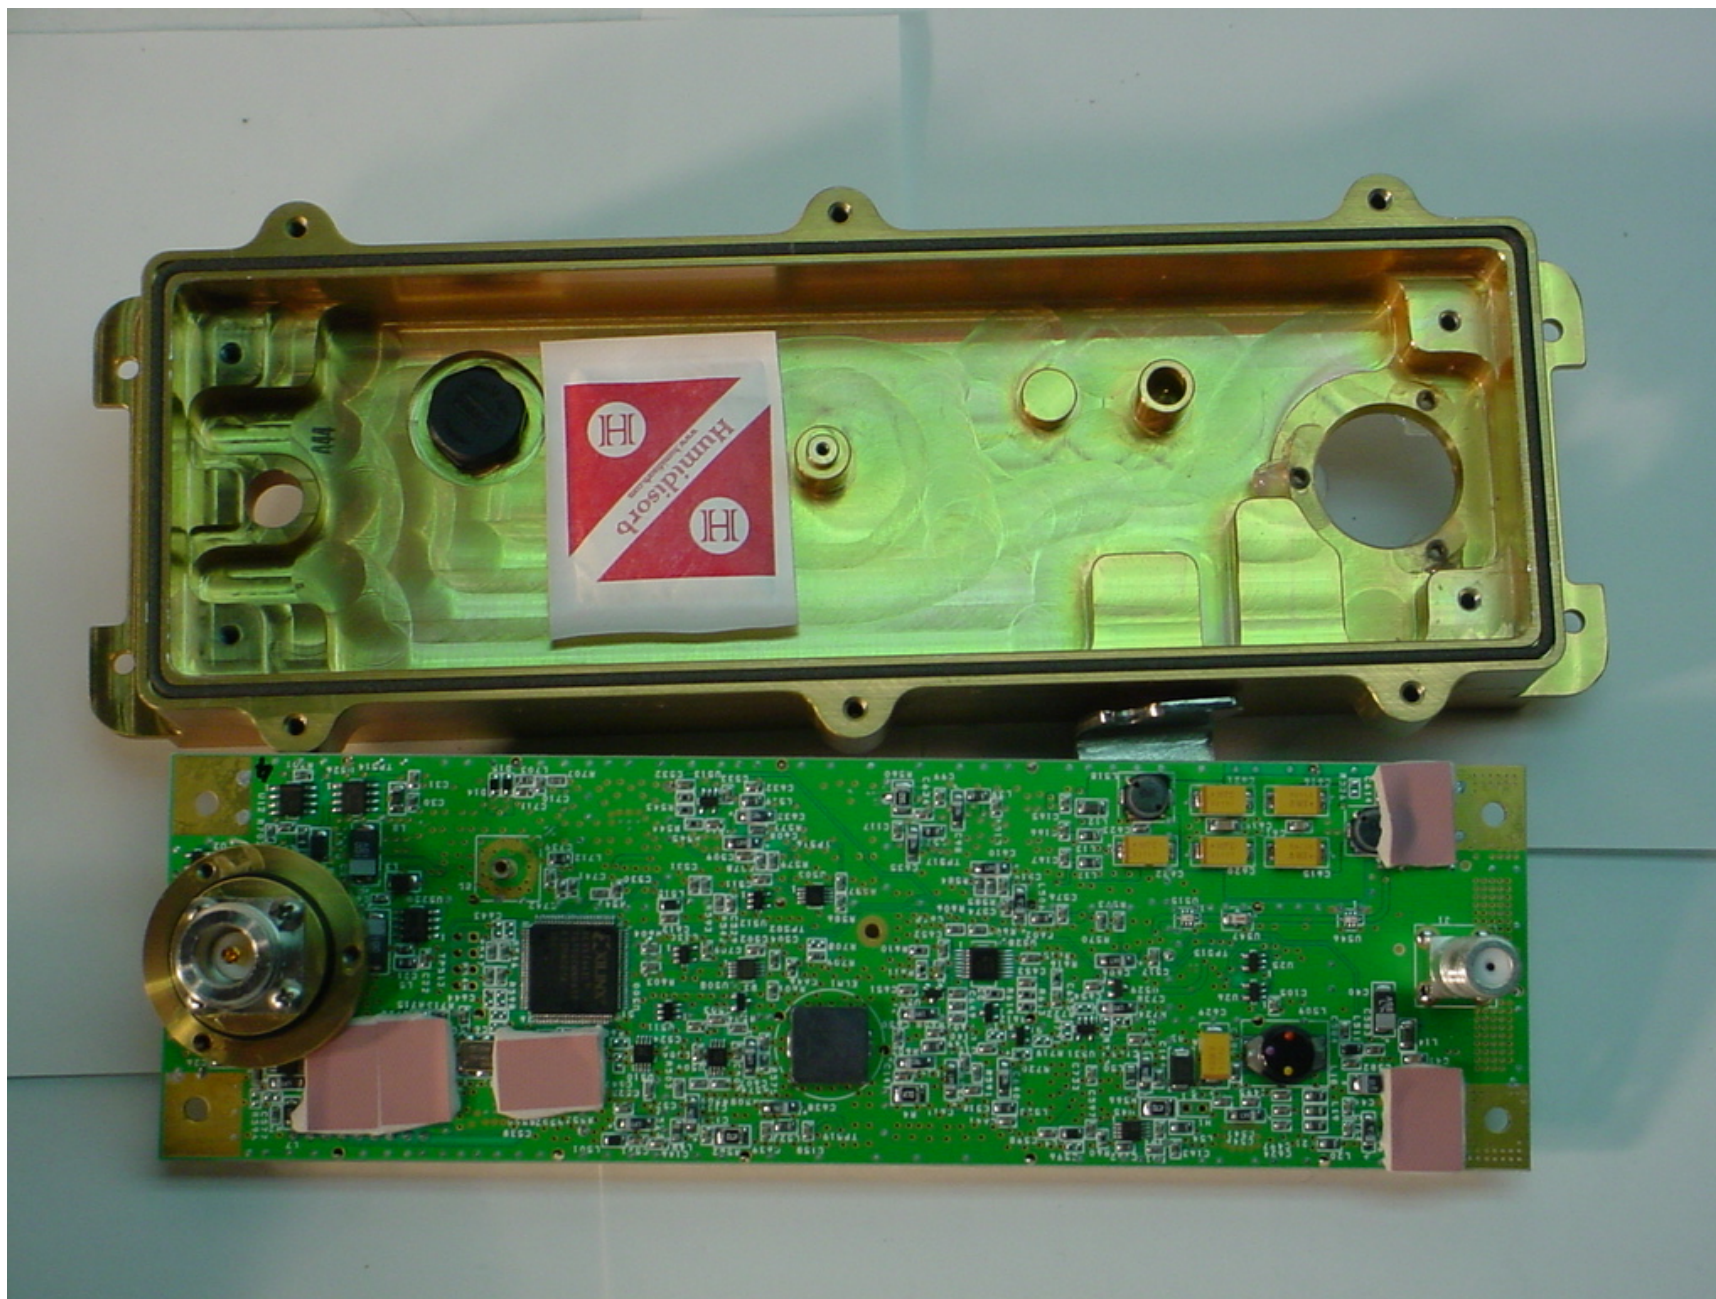

Annex 3 – Internal Photographs
5.8 GHz Radio Transceiver Module, Model T58e

Photo # 16
FCC ID: QC8-AN5030EX
IC: 4310A-AN5030EX

Annex 3 – Internal Photographs
5.8 GHz Radio Transceiver Module, Model T58e

Photo # 17
FCC ID: QC8-AN5030EX
IC: 4310A-AN5030EX

Annex 3 – Internal Photographs

5.8 GHz Radio Transceiver Module, Model T58e

Photo # 18

FCC ID: QC8-AN5030EX
IC: 4310A-AN5030EX

Annex 3 – Internal Photographs
5.8 GHz Radio Transceiver Module, Model T58e

Photo # 19
FCC ID: QC8-AN5030EX
IC: 4310A-AN5030EX