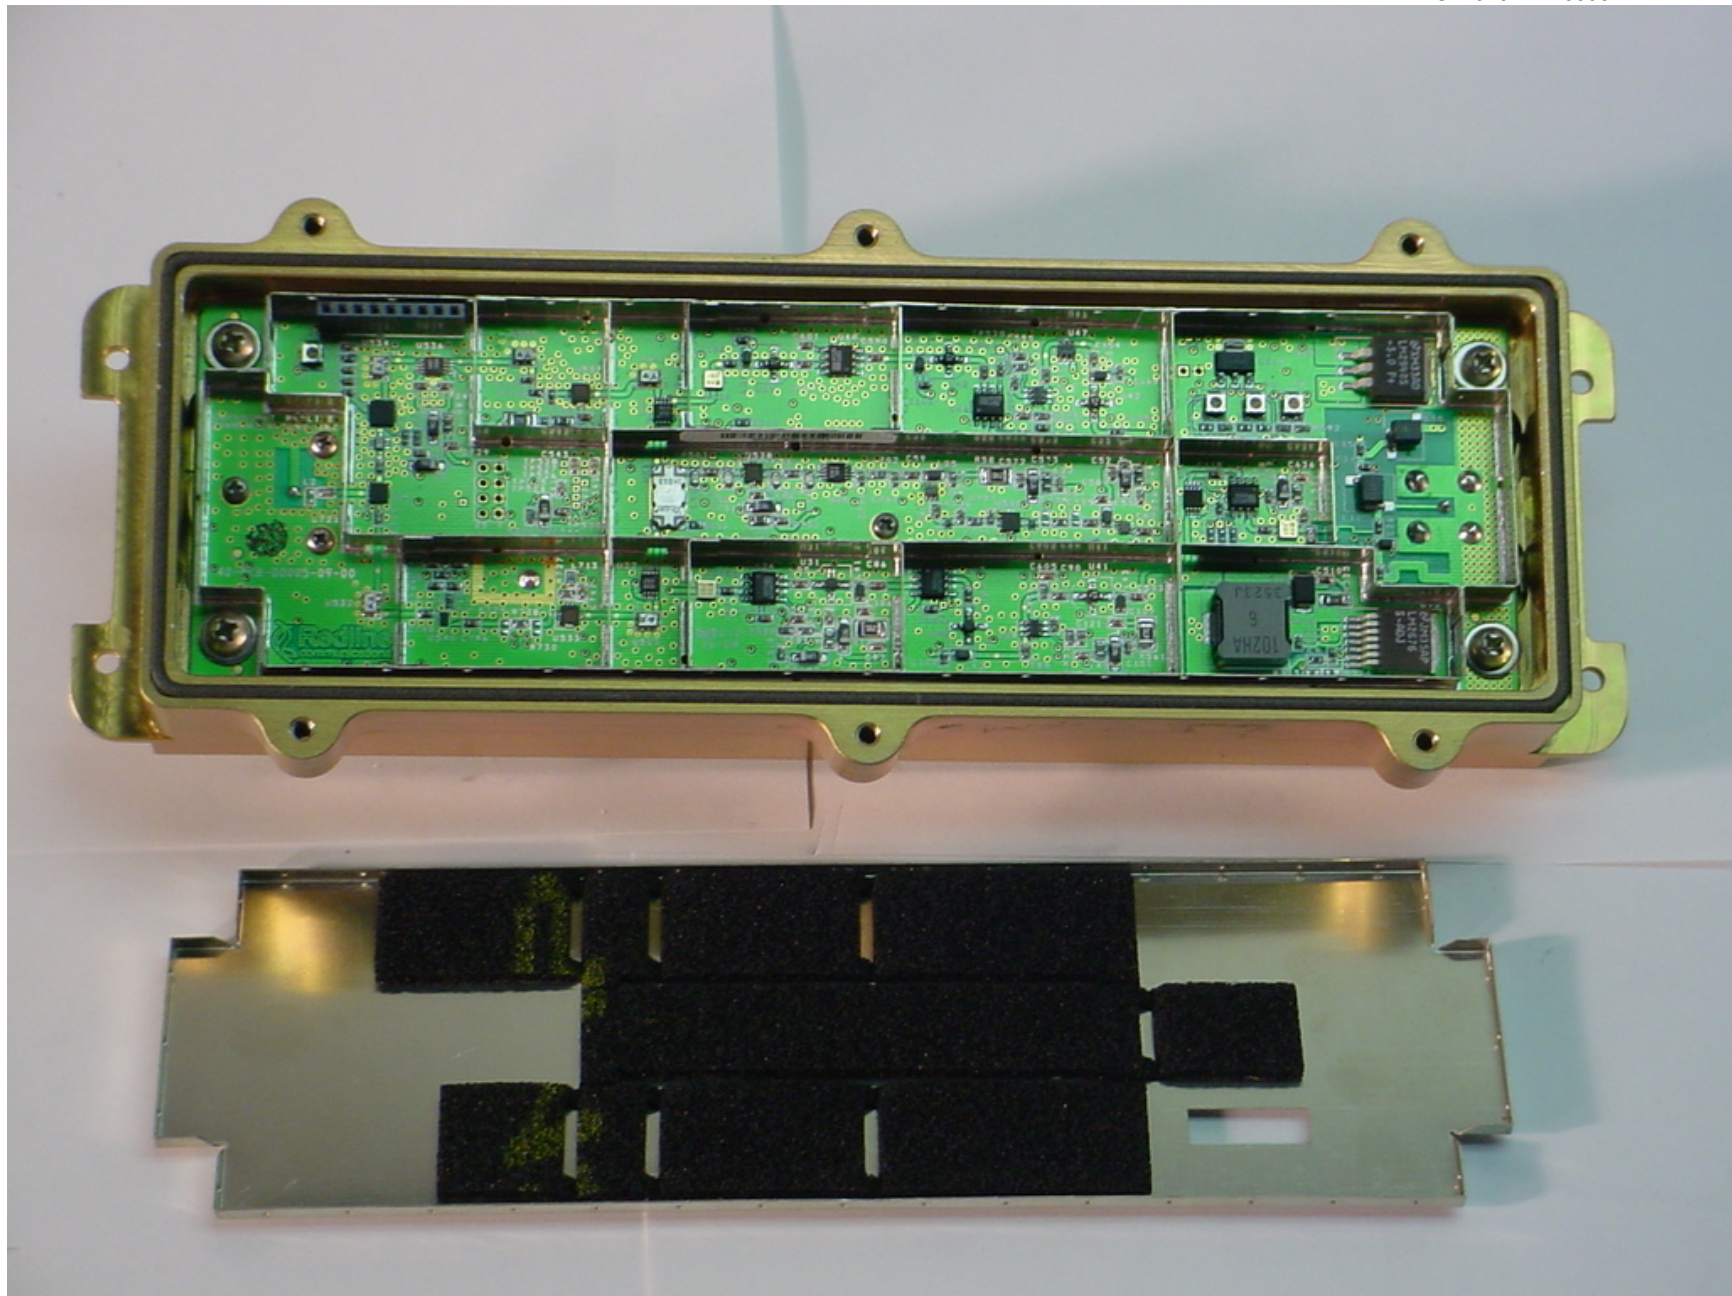

Annex 3 – Internal Photographs
5.8 GHz Radio Transceiver Module, Model T58e

Photo # 16
FCC ID: QC8-AN5030EX
IC: 4310A-AN5030EX

Annex 3 – Internal Photographs
5.8 GHz Radio Transceiver Module, Model T58e

Photo # 17
FCC ID: QC8-AN5030EX
IC: 4310A-AN5030EX

Annex 3 – Internal Photographs

5.8 GHz Radio Transceiver Module, Model T58e

Photo # 18

FCC ID: QC8-AN5030EX
IC: 4310A-AN5030EX

Annex 3 – Internal Photographs
5.8 GHz Radio Transceiver Module, Model T58e

Photo # 19
FCC ID: QC8-AN5030EX
IC: 4310A-AN5030EX