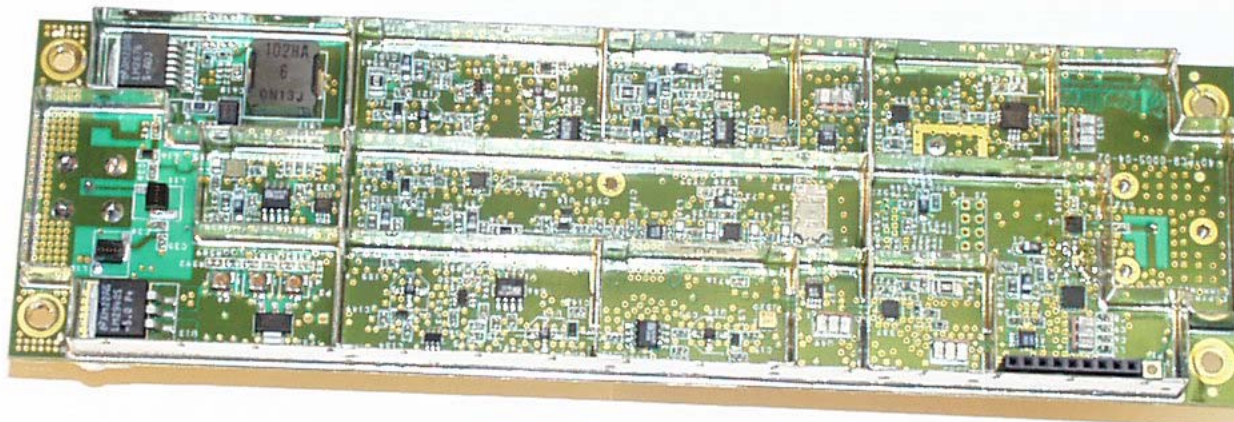

ANNEX 3 – INTERNAL PHOTOGRAPHS
REDLINE COMMUNICATIONS AN-30 SYSTEM (5.735-5.815 GHz), Model AN-30
OUTDOOR UNIT (TRANSCEIVER MODULE)

PHOTO# 1
FCC ID: QC8-AN30
IC: 4310A-AN30

ANNEX 3 – INTERNAL PHOTOGRAPHS
REDLINE COMMUNICATIONS AN-30 SYSTEM (5.735-5.815 GHz), Model AN-30
OUTDOOR UNIT (TRANSCIEVER MODULE)

PHOTO# 2
FCC ID: QC8-AN30
IC: 4310A-AN30

ANNEX 3 – INTERNAL PHOTOGRAPHS
REDLINE COMMUNICATIONS AN-30 SYSTEM (5.735-5.815 GHz), Model AN-30
OUTDOOR UNIT (TRANSCIEVER MODULE)

PHOTO# 3
FCC ID: QC8-AN30
IC: 4310A-AN30

ANNEX 3 – INTERNAL PHOTOGRAPHS
REDLINE COMMUNICATIONS AN-30 SYSTEM (5.735-5.815 GHz), Model AN-30
OUTDOOR UNIT (TRANSCIEVER MODULE)

PHOTO# 4
FCC ID: QC8-AN30
IC: 4310A-AN30

ANNEX 3 – INTERNAL PHOTOGRAPHS
REDLINE COMMUNICATIONS AN-30 SYSTEM (5.735-5.815 GHz), Model AN-30
OUTDOOR UNIT (TRANSCIEVER MODULE)

PHOTO# 5
FCC ID: QC8-AN30
IC: 4310A-AN30

ANNEX 3 – INTERNAL PHOTOGRAPHS
REDLINE COMMUNICATIONS AN-30 SYSTEM (5.735-5.815 GHz), Model AN-30
OUTDOOR UNIT (TRANSCIEVER MODULE)

PHOTO# 6
FCC ID: QC8-AN30
IC: 4310A-AN30