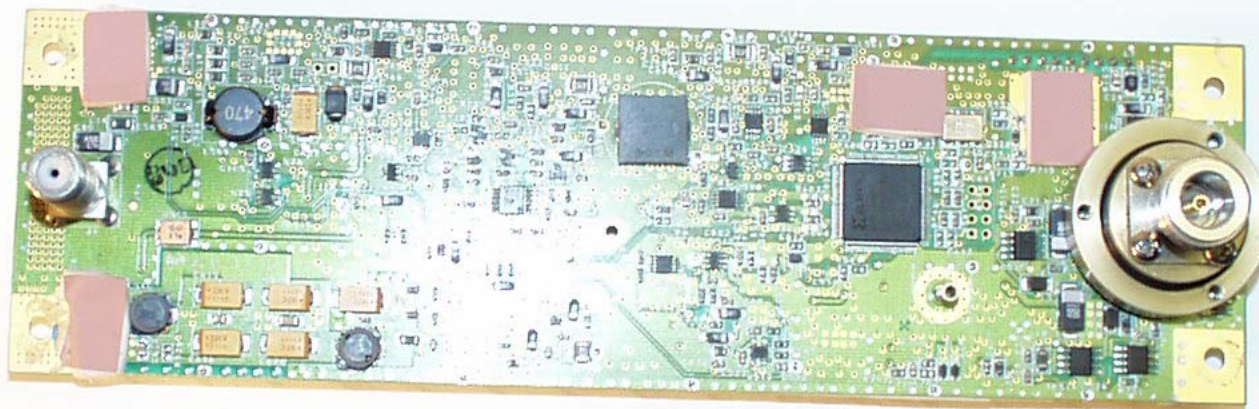

ANNEX 3 – INTERNAL PHOTOGRAPHS
REDLINE COMMUNICATIONS AN-30 SYSTEM (5.735-5.815 GHz), Model AN-30
OUTDOOR UNIT (TRANSCEIVER MODULE)

PHOTO# 1
FCC ID: QC8-AN30
IC: 4310A-AN30

ANNEX 3 – INTERNAL PHOTOGRAPHS
REDLINE COMMUNICATIONS AN-30 SYSTEM (5.735-5.815 GHz), Model AN-30
OUTDOOR UNIT (TRANSCIEVER MODULE)

PHOTO# 2
FCC ID: QC8-AN30
IC: 4310A-AN30

ANNEX 3 – INTERNAL PHOTOGRAPHS
REDLINE COMMUNICATIONS AN-30 SYSTEM (5.735-5.815 GHz), Model AN-30
OUTDOOR UNIT (TRANSCIEVER MODULE)

PHOTO# 3
FCC ID: QC8-AN30
IC: 4310A-AN30

ANNEX 3 – INTERNAL PHOTOGRAPHS
REDLINE COMMUNICATIONS AN-30 SYSTEM (5.735-5.815 GHz), Model AN-30
OUTDOOR UNIT (TRANSCIEVER MODULE)

PHOTO# 4
FCC ID: QC8-AN30
IC: 4310A-AN30

ANNEX 3 – INTERNAL PHOTOGRAPHS
REDLINE COMMUNICATIONS AN-30 SYSTEM (5.735-5.815 GHz), Model AN-30
OUTDOOR UNIT (TRANSCIEVER MODULE)

PHOTO# 5
FCC ID: QC8-AN30
IC: 4310A-AN30

ANNEX 3 – INTERNAL PHOTOGRAPHS
REDLINE COMMUNICATIONS AN-30 SYSTEM (5.735-5.815 GHz), Model AN-30
OUTDOOR UNIT (TRANSCIEVER MODULE)

PHOTO# 6
FCC ID: QC8-AN30
IC: 4310A-AN30