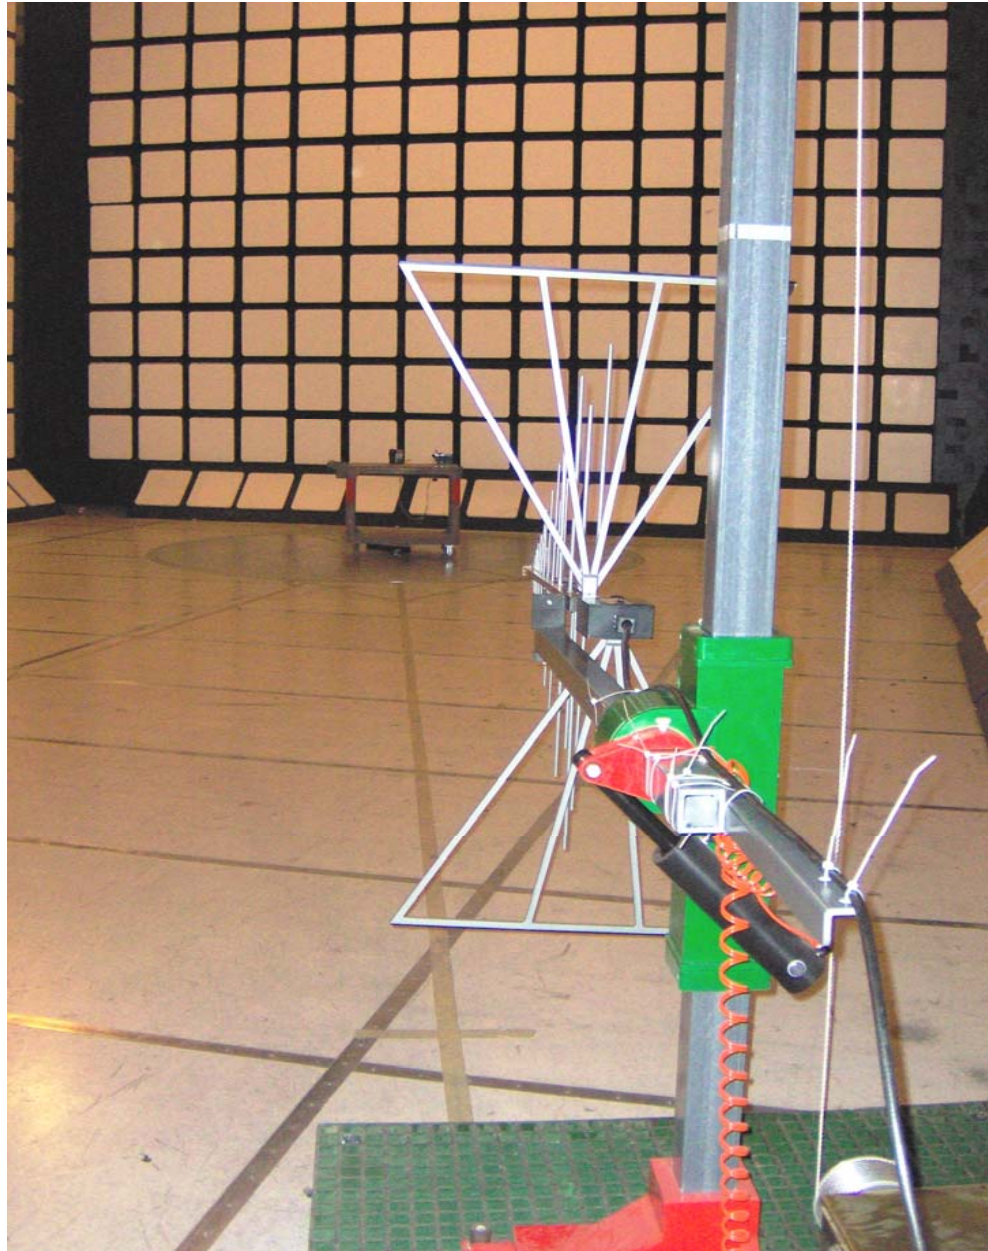

Photo #1: Powerline Conducted Emission Measurements

Photo #2: Powerline Conducted Emission Measurements

Photo #3: Radiated Emissions Measurements

Photo #4: Radiated Emissions Measurements

**Annex 1: Photographs of Test Setup**

**V-Smart,A,H,R Model No.: V-Smrt,A,H,R**

**Page #5**

**FCC ID: QC4-VSMRTAHR, IC: 4308B-VSMRTAHR**

**Photo #5: Radiated Emissions Measurements**

Photo #6: Radiated Emissions Measurements