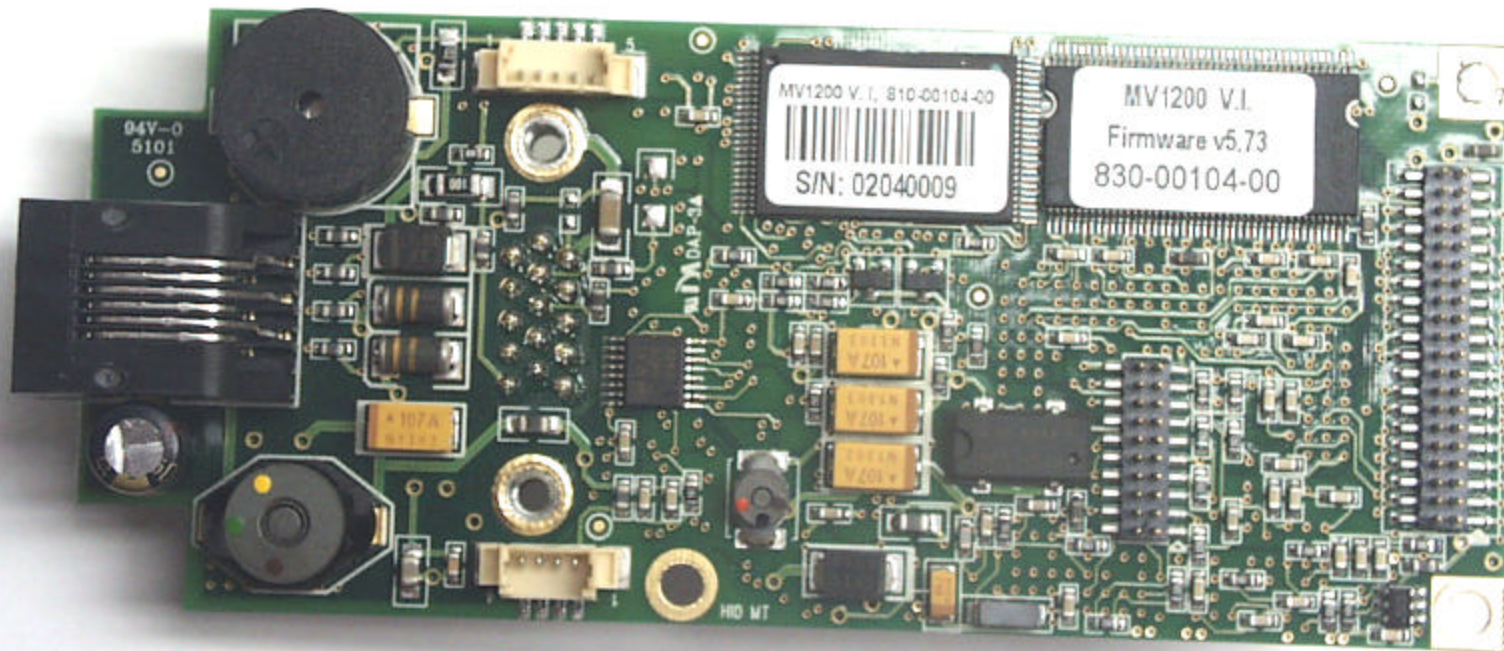

**ANNEX 3 - INTERNAL PHOTOS OF BIOSCRIPT MODEL V-SMART, A**  
V-SMART, Model V-SMART, A

**PHOTO # 1**  
FCC ID: QC4-VSMARTAG680

**Gemplus GemEasyLink 680SL Radio Module**

**Gemplus GemEasyLink 680SL Radio Module (front)**

**Gemplus GemEasyLink 680SL Radio Module (back)**

Ferrite Antenna (front)

Ferrite Antenna (back)