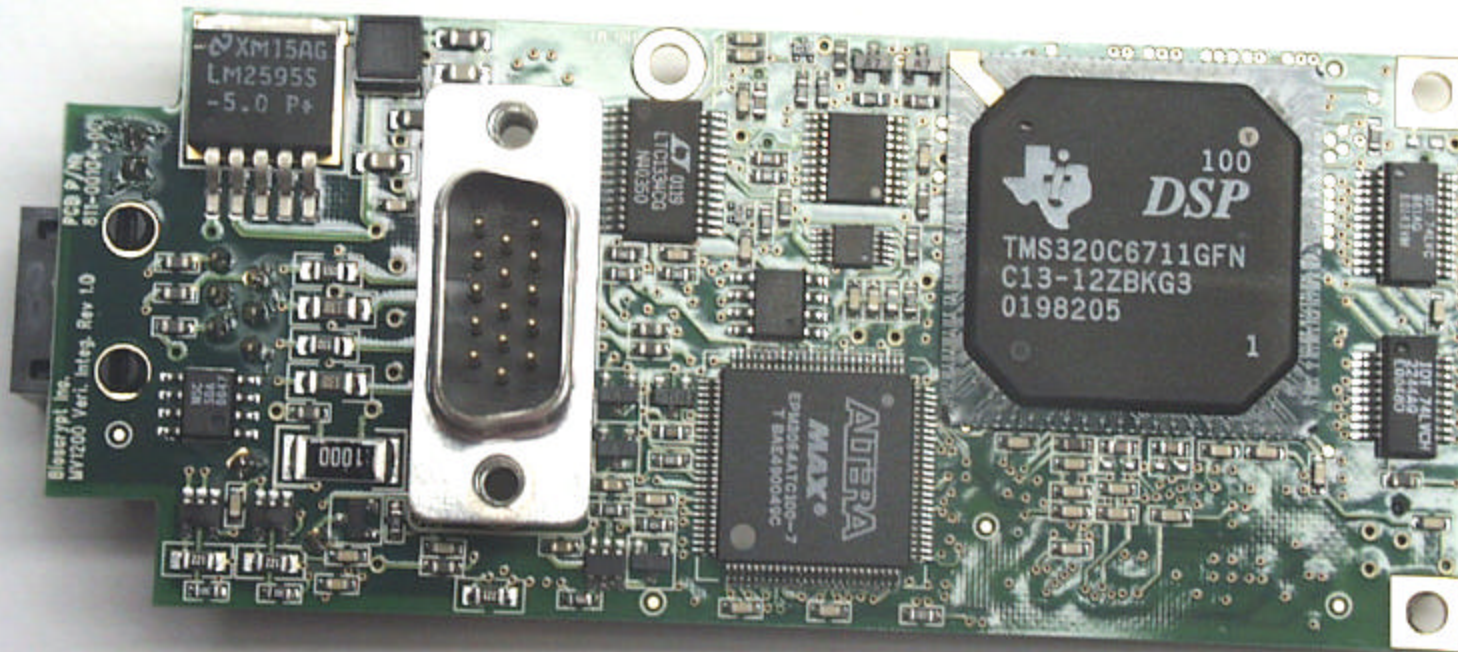

**ANNEX 3 - INTERNAL PHOTOS OF BIOSCRIPT MODEL V-SMART, A**  
V-SMART, Model V-SMART, A

**PHOTO # 1**  
FCC ID: QC4-VSMARTAG680

**Gemplus GemEasyLink 680SL Radio Module**

**Gemplus GemEasyLink 680SL Radio Module (front)**

**Gemplus GemEasyLink 680SL Radio Module (back)**

Ferrite Antenna (front)

Ferrite Antenna (back)