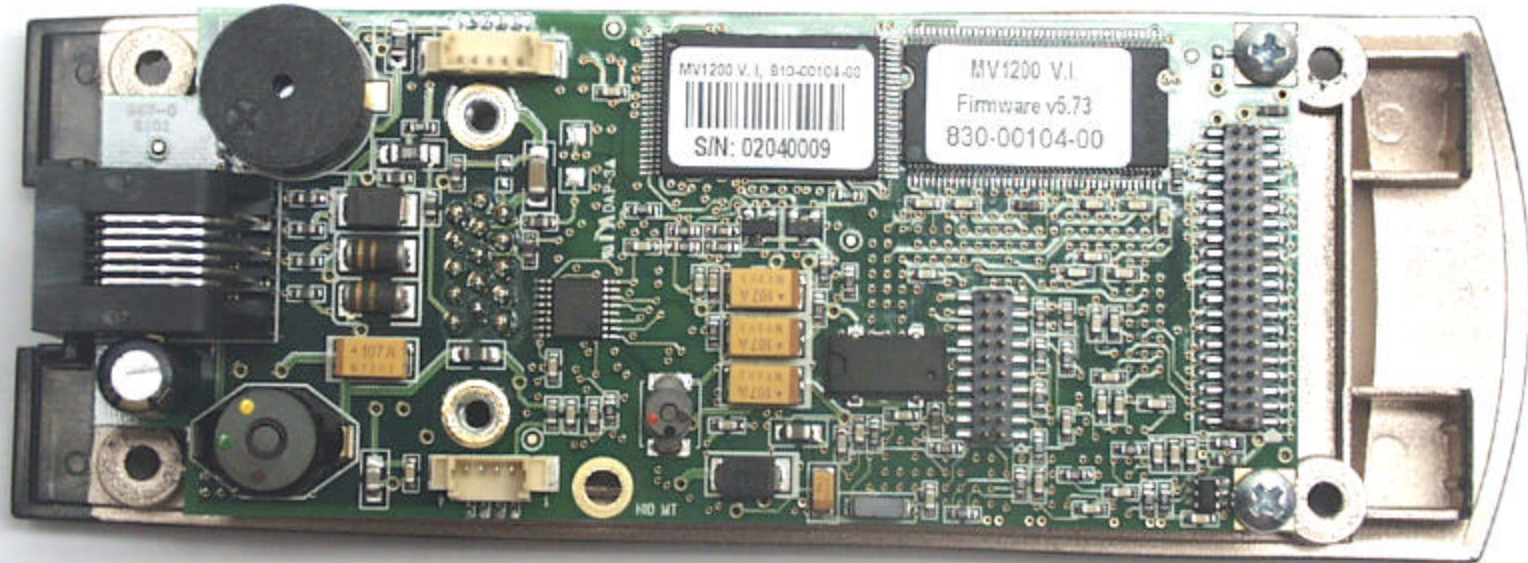

**ANNEX 3 - INTERNAL PHOTOS OF BIOSCRIPT MODEL V-SMART, A**  
V-SMART, Model V-SMART, A

**PHOTO # 1**  
FCC ID: QC4-VSMARTAG680

**Gemplus GemEasyLink 680SL Radio Module**

**Gemplus GemEasyLink 680SL Radio Module (front)**

**Gemplus GemEasyLink 680SL Radio Module (back)**

Ferrite Antenna (front)

Ferrite Antenna (back)