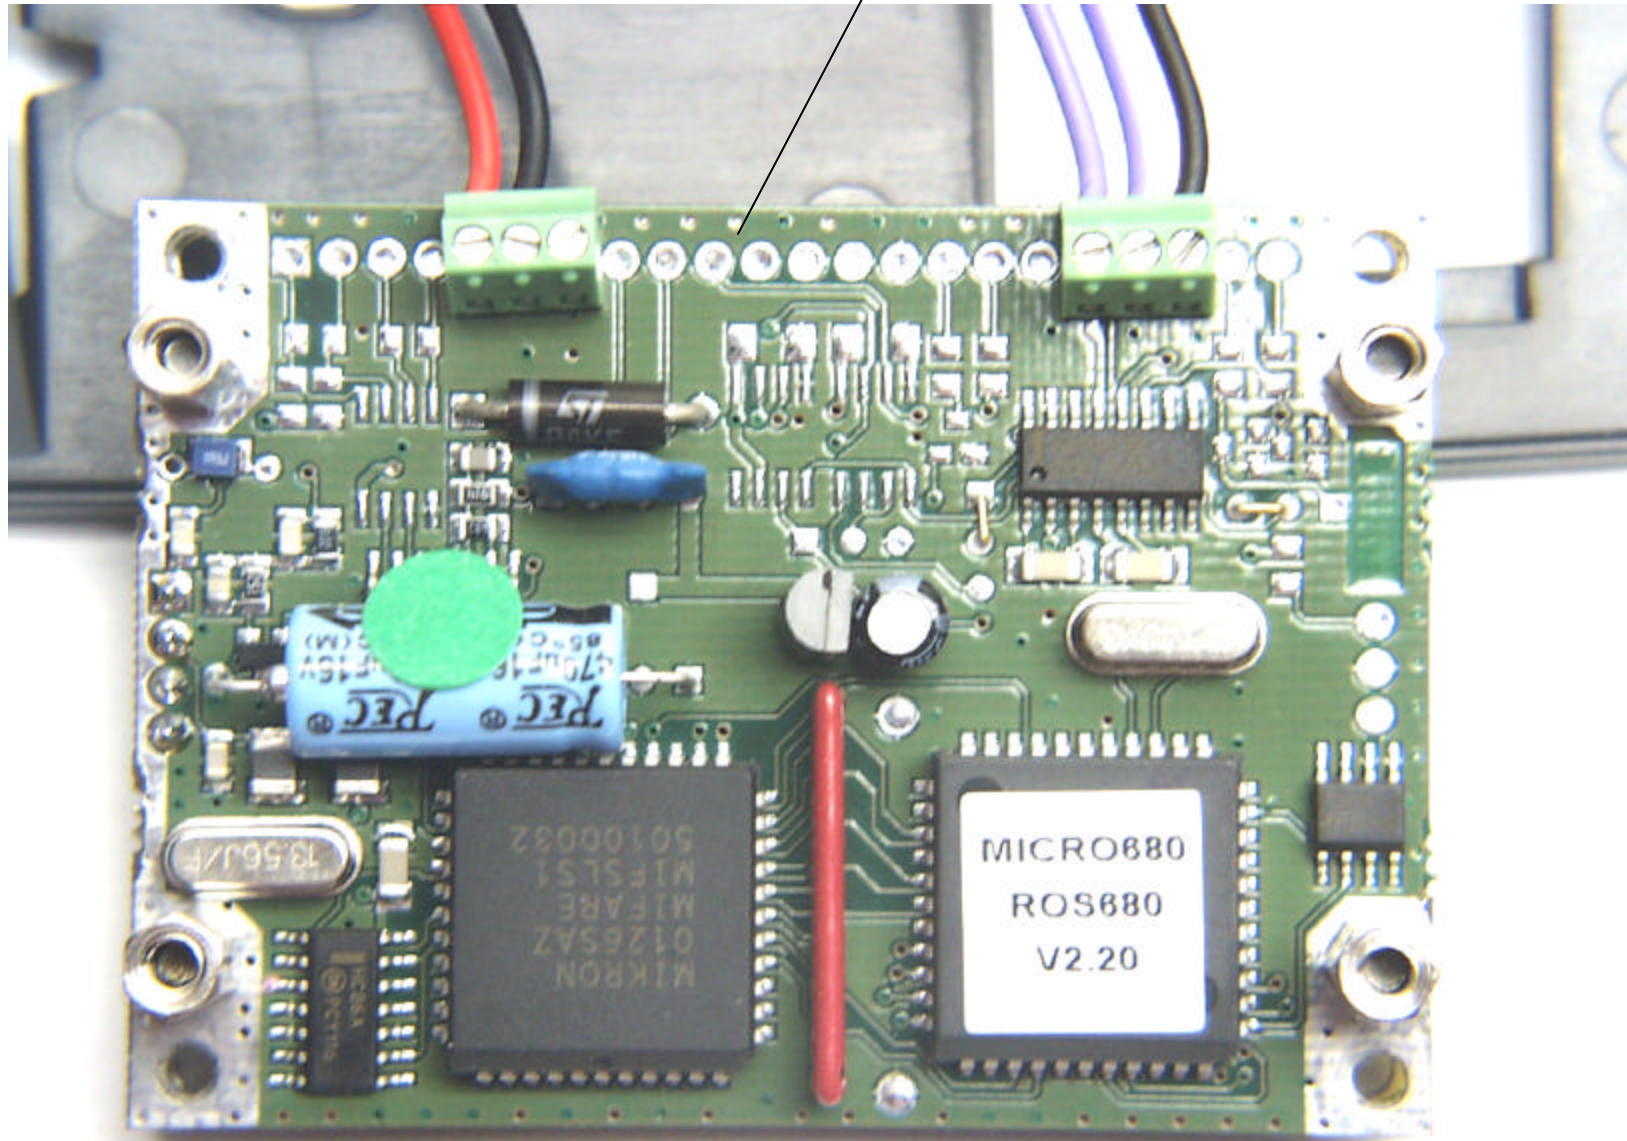

**ANNEX 3 - INTERNAL PHOTOS OF BIOSCRIPT MODEL V-SMART, A**  
V-SMART, Model V-SMART, A

**PHOTO # 1**  
FCC ID: QC4-VSMARTAG680

**Gemplus GemEasyLink 680SL Radio Module**

**Gemplus GemEasyLink 680SL Radio Module (front)**

**Gemplus GemEasyLink 680SL Radio Module (back)**

Ferrite Antenna (front)

Ferrite Antenna (back)