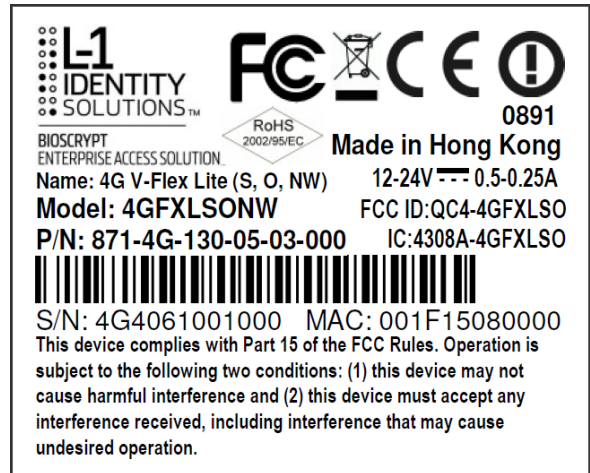

1. 4G V-Flex Lite Label

Label Size: 37mmx30mm

4GFXLSO

4GFXLSONW

2. Label Location

Label Located at the Low End of the Back (Label is not for the device)