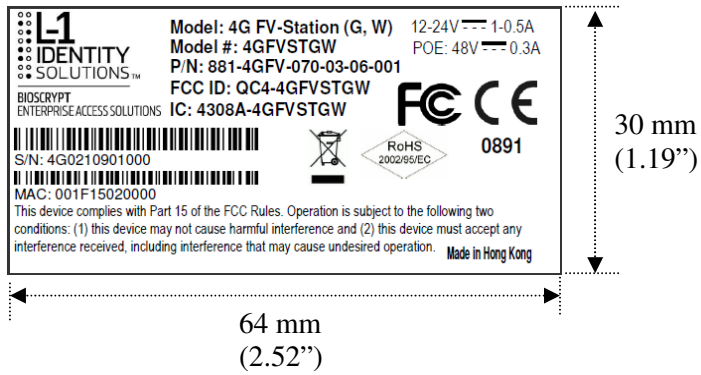

## 4G FingerVein Station Label for 4GFVSTHW

### 1. Label Content and Size

### 2. Label Location

Label is put on the center position of the bottom of the unit which is hung up to the wall