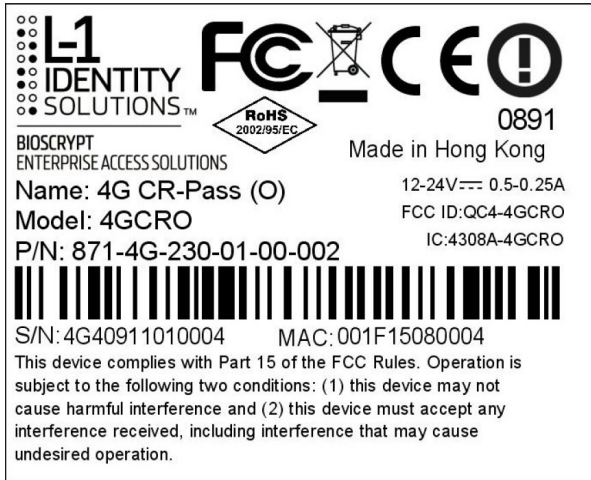

## 1. 4G CR-Pass Label

Label Size: 37mmx30mm

4GCRO

4GCRONW

## 2. Label Location

Label Located at the Low End of the Back (Label is not for the device)