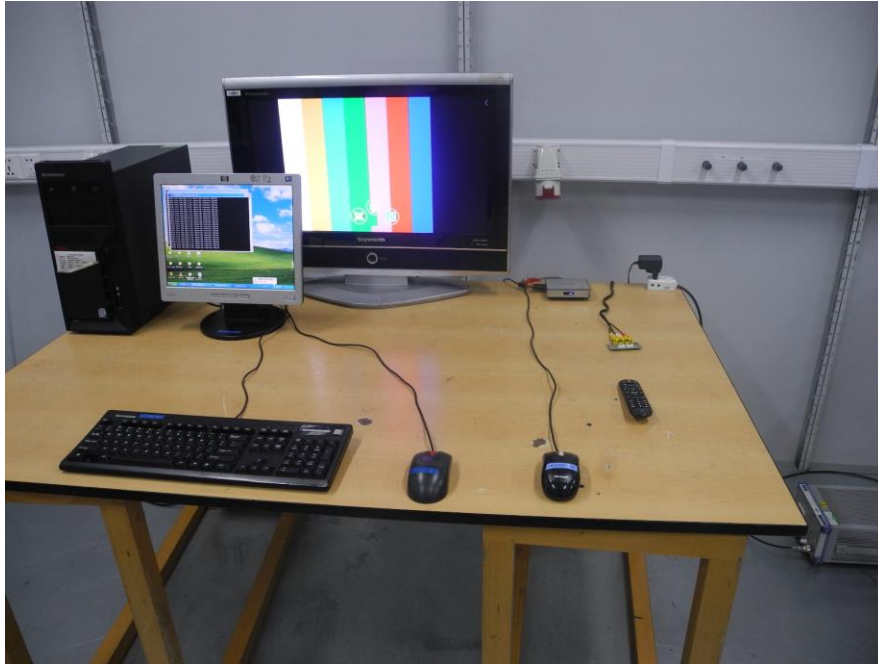

FCC Part15C Radiated Emission 30MHz-1GHZ

-Front

-Rear

FCC Part15C Radiated Emission above 1GHz

AC Conducted Emission Test Setup

-Front

-Rear