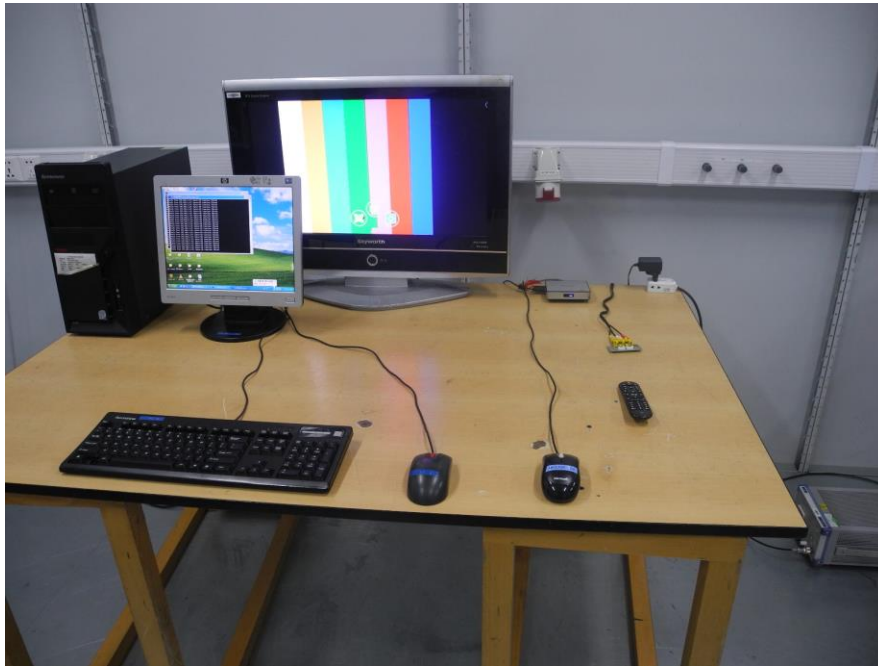

FCC Part15C Radiated Emission 30MHz-1GHZ

-Front

-Rear

FCC Part15C Radiated Emission above 1GHz

## AC Conducted Emission Test Setup

-Front

-Rear