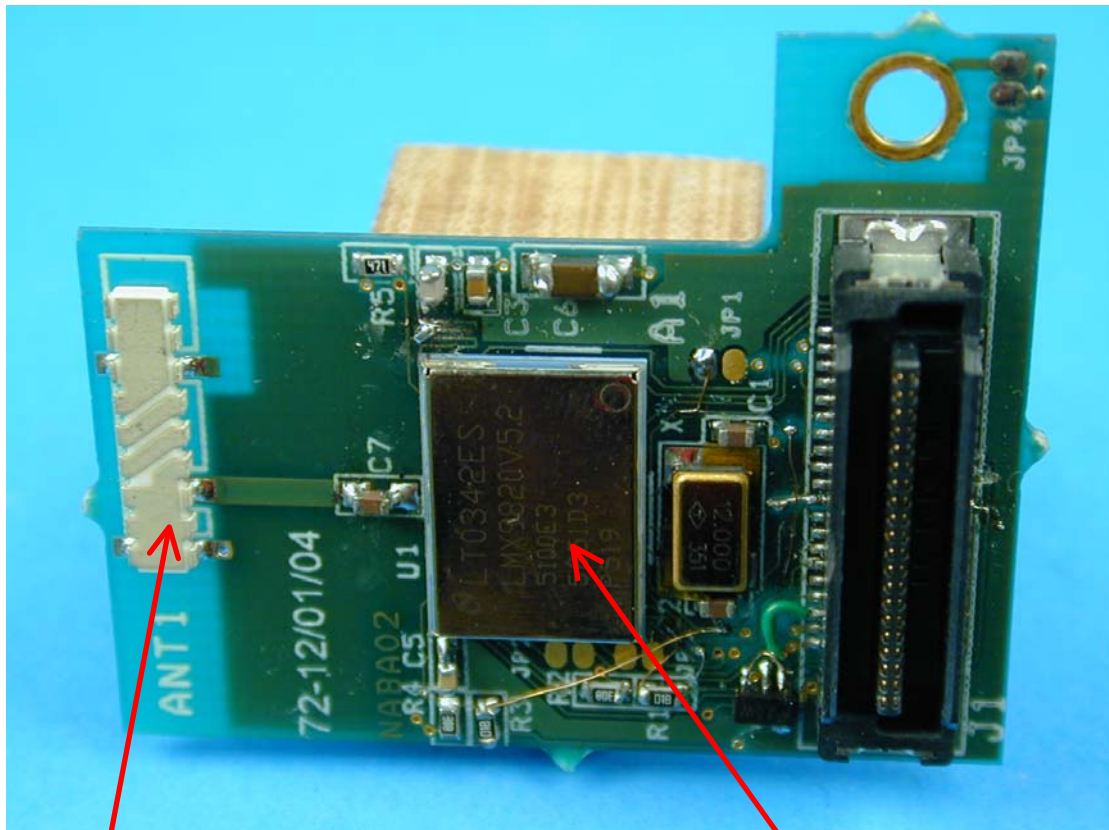

PHOTOGRAPHS OF EQUIPMENT FOR PROMETHEAN ACTIVBOARD WITH BLUETOOTH

PHOTOGRAPHS OF EQUIPMENT

ActivBoard – External View Radio Section

PHOTOGRAPHS OF EQUIPMENT

ActivBoard – Internal View Radio Section

PHOTOGRAPHS OF EQUIPMENT

Antenna

Bluetooth Module IC

ActivBoard Bluetooth Module Front

PHOTOGRAPHS OF EQUIPMENT

ActivBoard Bluetooth Module Back

PHOTOGRAPHS OF EQUIPMENT

Antenna Tracks

SRD Radio IC