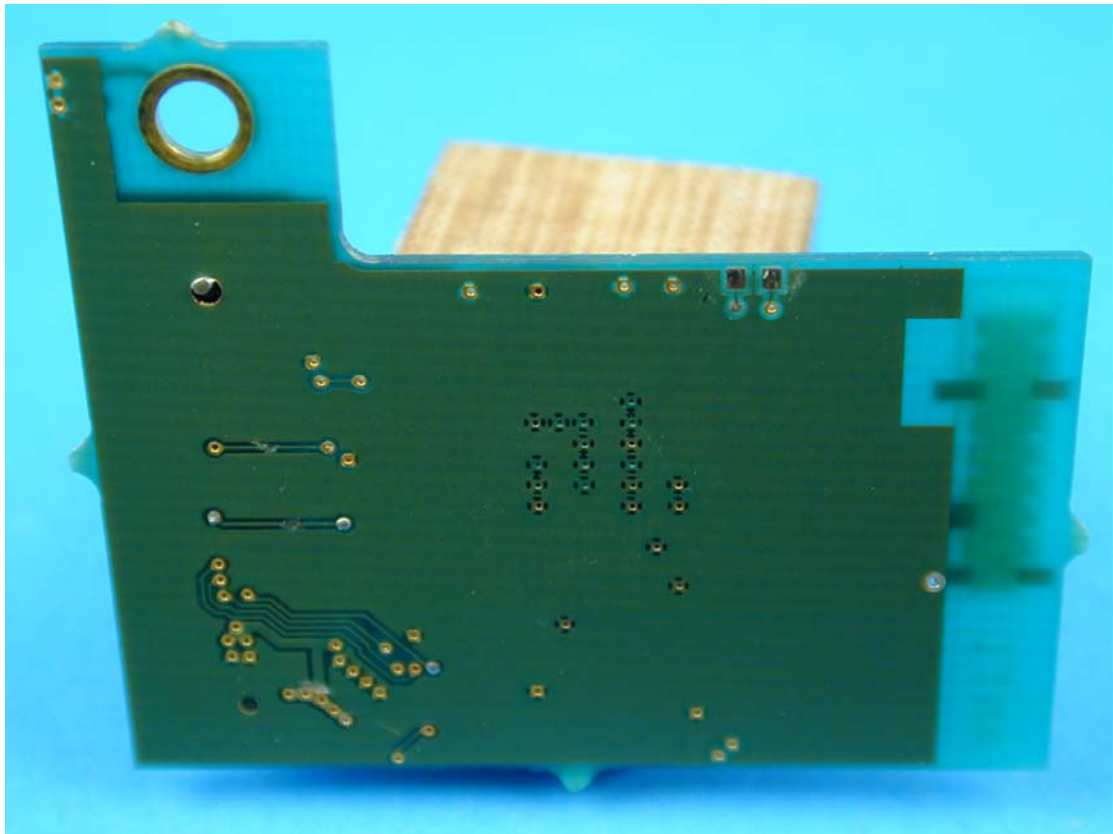

PHOTOGRAPHS OF EQUIPMENT FOR PROMETHEAN ACTIVBOARD WITH BLUETOOTH

PHOTOGRAPHS OF EQUIPMENT

ActivBoard – External View Radio Section

PHOTOGRAPHS OF EQUIPMENT

ActivBoard – Internal View Radio Section

PHOTOGRAPHS OF EQUIPMENT

Antenna

Bluetooth Module IC

ActivBoard Bluetooth Module Front

PHOTOGRAPHS OF EQUIPMENT

ActivBoard Bluetooth Module Back

PHOTOGRAPHS OF EQUIPMENT

Antenna Tracks

SRD Radio IC

ActivBoard PCB – Front Internal View

PHOTOGRAPHS OF EQUIPMENT

ActivBoard PCB – Rear Internal View

PHOTOGRAPHS OF EQUIPMENT

SRD Radio IC

ActivBoard PCB – SRD Radio Module

PHOTOGRAPHS OF EQUIPMENT

ActivBoard PCB – SRD Antenna Locations