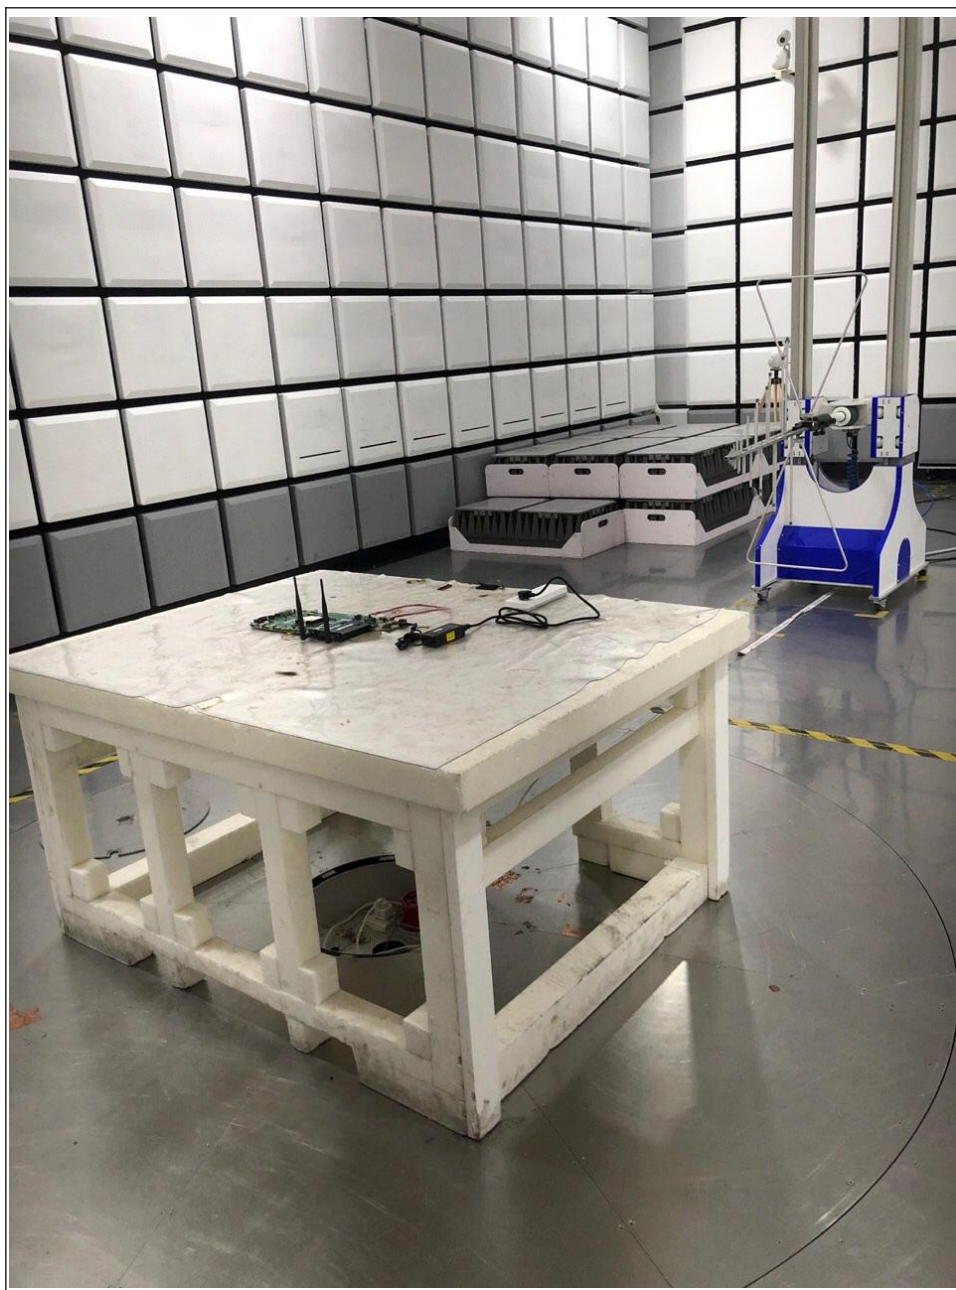

## SET-UP FOR CONDUCTED EMISSION TEST

CONDUCTED EMISSION TEST -1

FCC2021-0032

CONDUCTED EMISSION TEST -2

## SET-UP FOR RADIATED SPURIOUS EMISSION TEST

RADIATED SPURIOUS EMISSION TEST (BLEOW 1G)-1

FCC2021-0032

RADIATED SPURIOUS EMISSION TEST (BLEOW 1G)-2

RADIATED SPURIOUS EMISSION TEST (ABOVE 1G)-1

RADIATED SPURIOUS EMISSION TEST (ABOVE 1G)-2