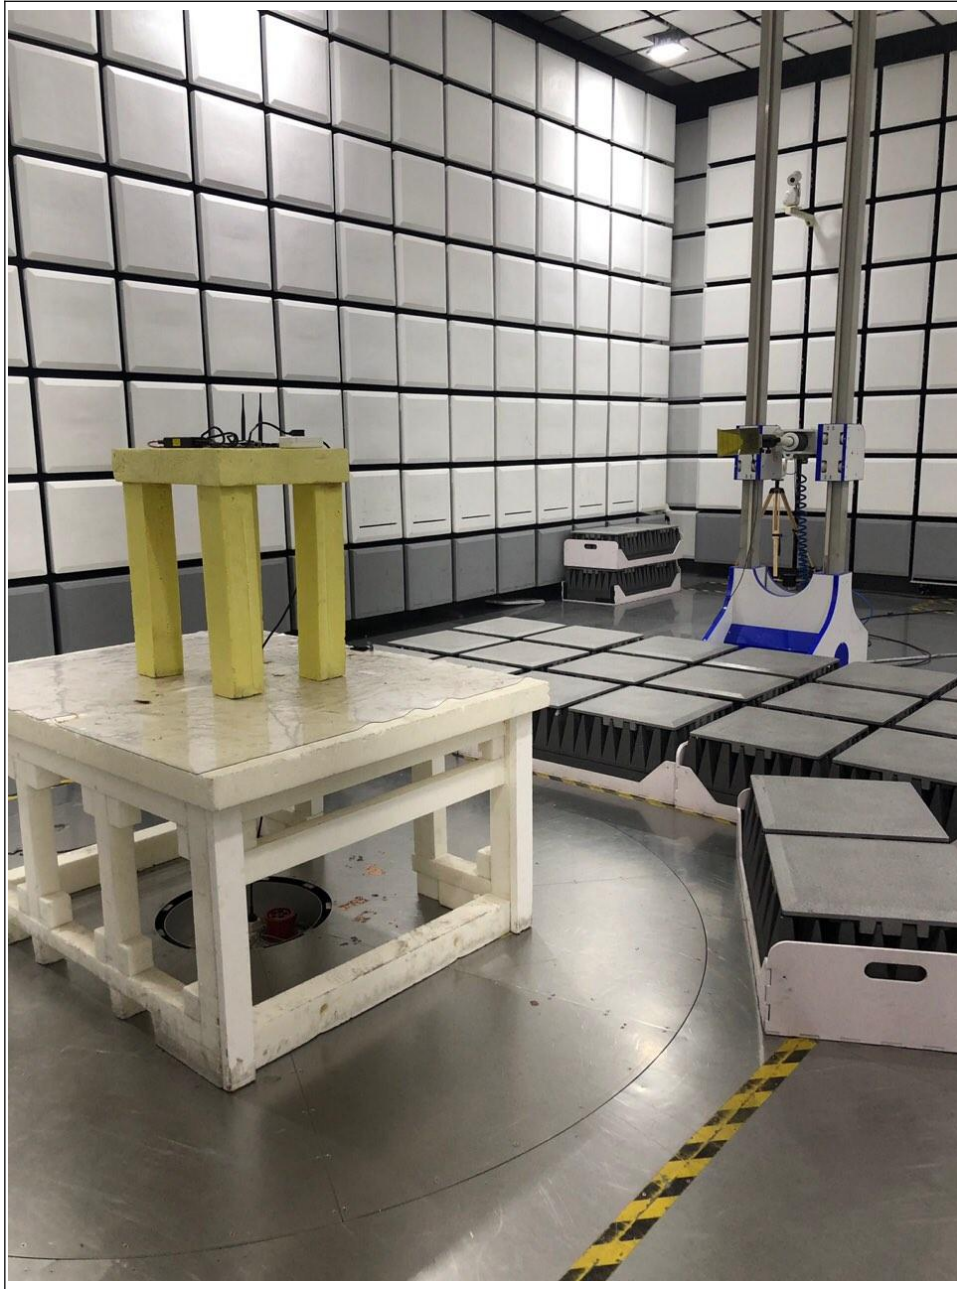

## SET-UP FOR CONDUCTED EMISSION TEST

CONDUCTED EMISSION TEST -1

FCC2021-0032

CONDUCTED EMISSION TEST -2

## SET-UP FOR RADIATED SPURIOUS EMISSION TEST

RADIATED SPURIOUS EMISSION TEST (BLEOW 1G)-1

FCC2021-0032

RADIATED SPURIOUS EMISSION TEST (BLEOW 1G)-2

RADIATED SPURIOUS EMISSION TEST (ABOVE 1G)-1

RADIATED SPURIOUS EMISSION TEST (ABOVE 1G)-2