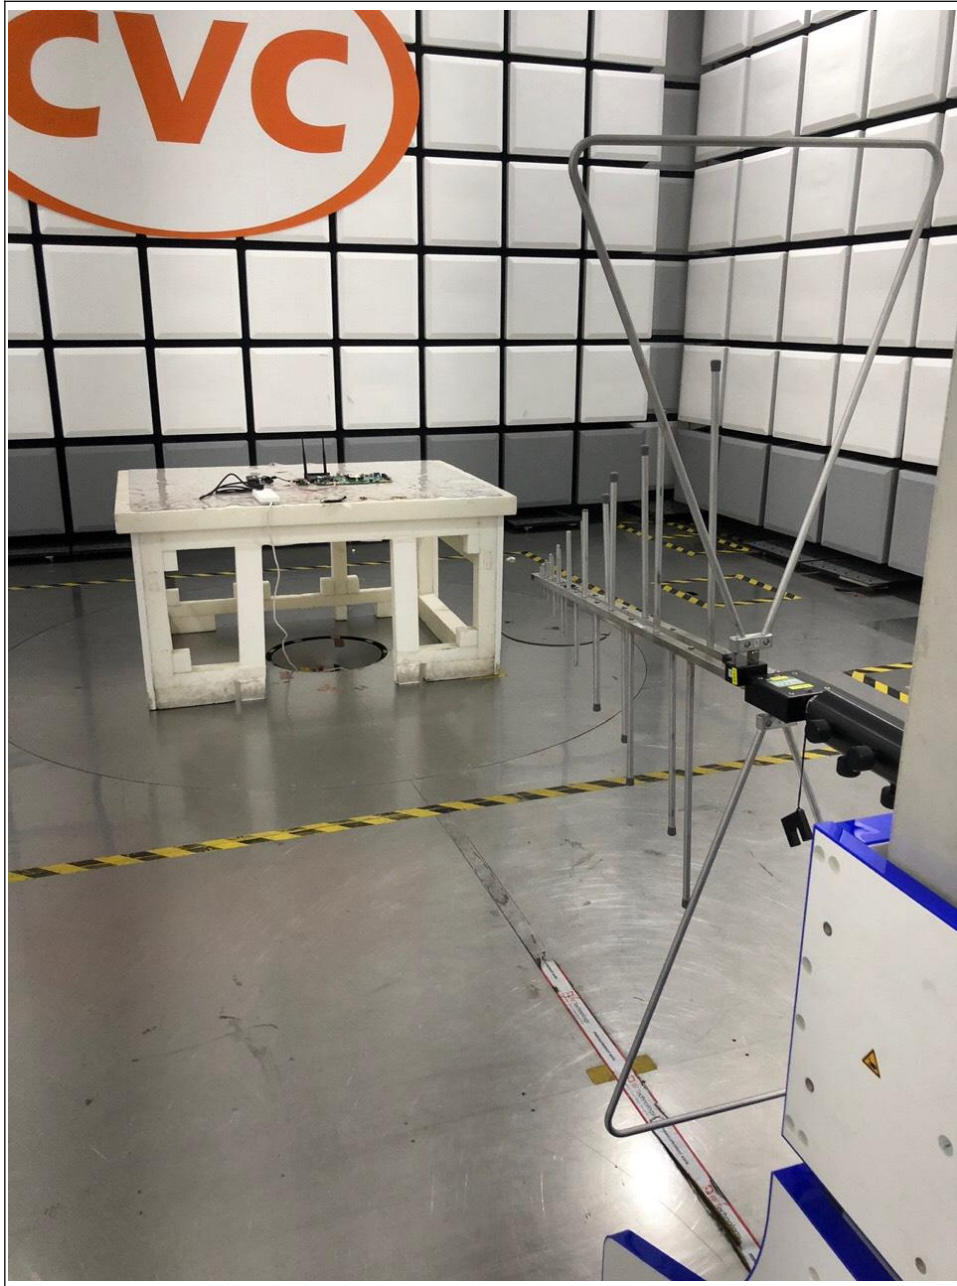

## SET-UP FOR CONDUCTED EMISSION TEST

CONDUCTED EMISSION TEST -1

FCC2021-0032

CONDUCTED EMISSION TEST -2

## SET-UP FOR RADIATED SPURIOUS EMISSION TEST

RADIATED SPURIOUS EMISSION TEST (BLEOW 1G)-1

FCC2021-0032

RADIATED SPURIOUS EMISSION TEST (BLEOW 1G)-2

RADIATED SPURIOUS EMISSION TEST (ABOVE 1G)-1

RADIATED SPURIOUS EMISSION TEST (ABOVE 1G)-2