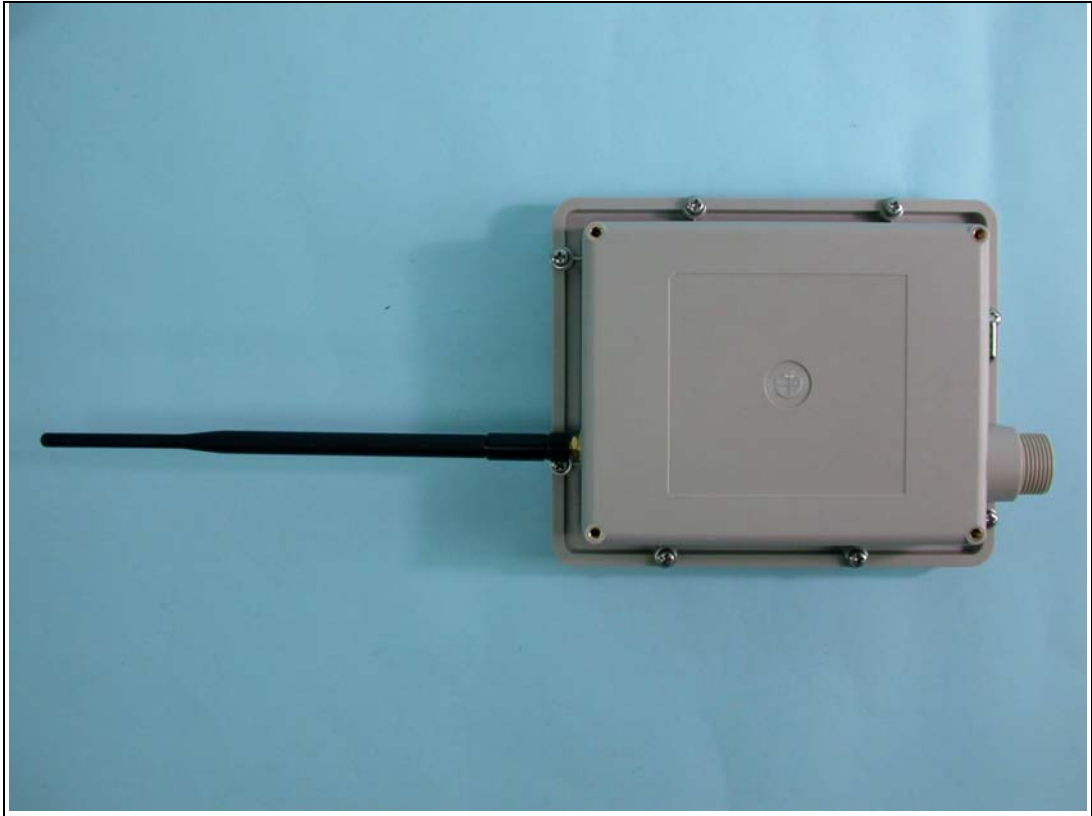

CONSTRUCTION PHOTOS OF EUT

(For Antenna 1)

FAIRWAY
ELECTRONIC CO., LTD.

MODEL: WN20U-240

INPUT: 100-240V~

1.0A MAX 50-60Hz

OUTPUT: +24V== 0.83A

LISTED
E189447
49EK

D33132

I.T.E. Power Supply

ALSO LISTED AS
Audio/Video Apparatus

FC Tested To Comply
With FCC Standards

FOR HOME OR OFFICE USE

MADE IN TAIWAN

LPS

(For Antenna 2)