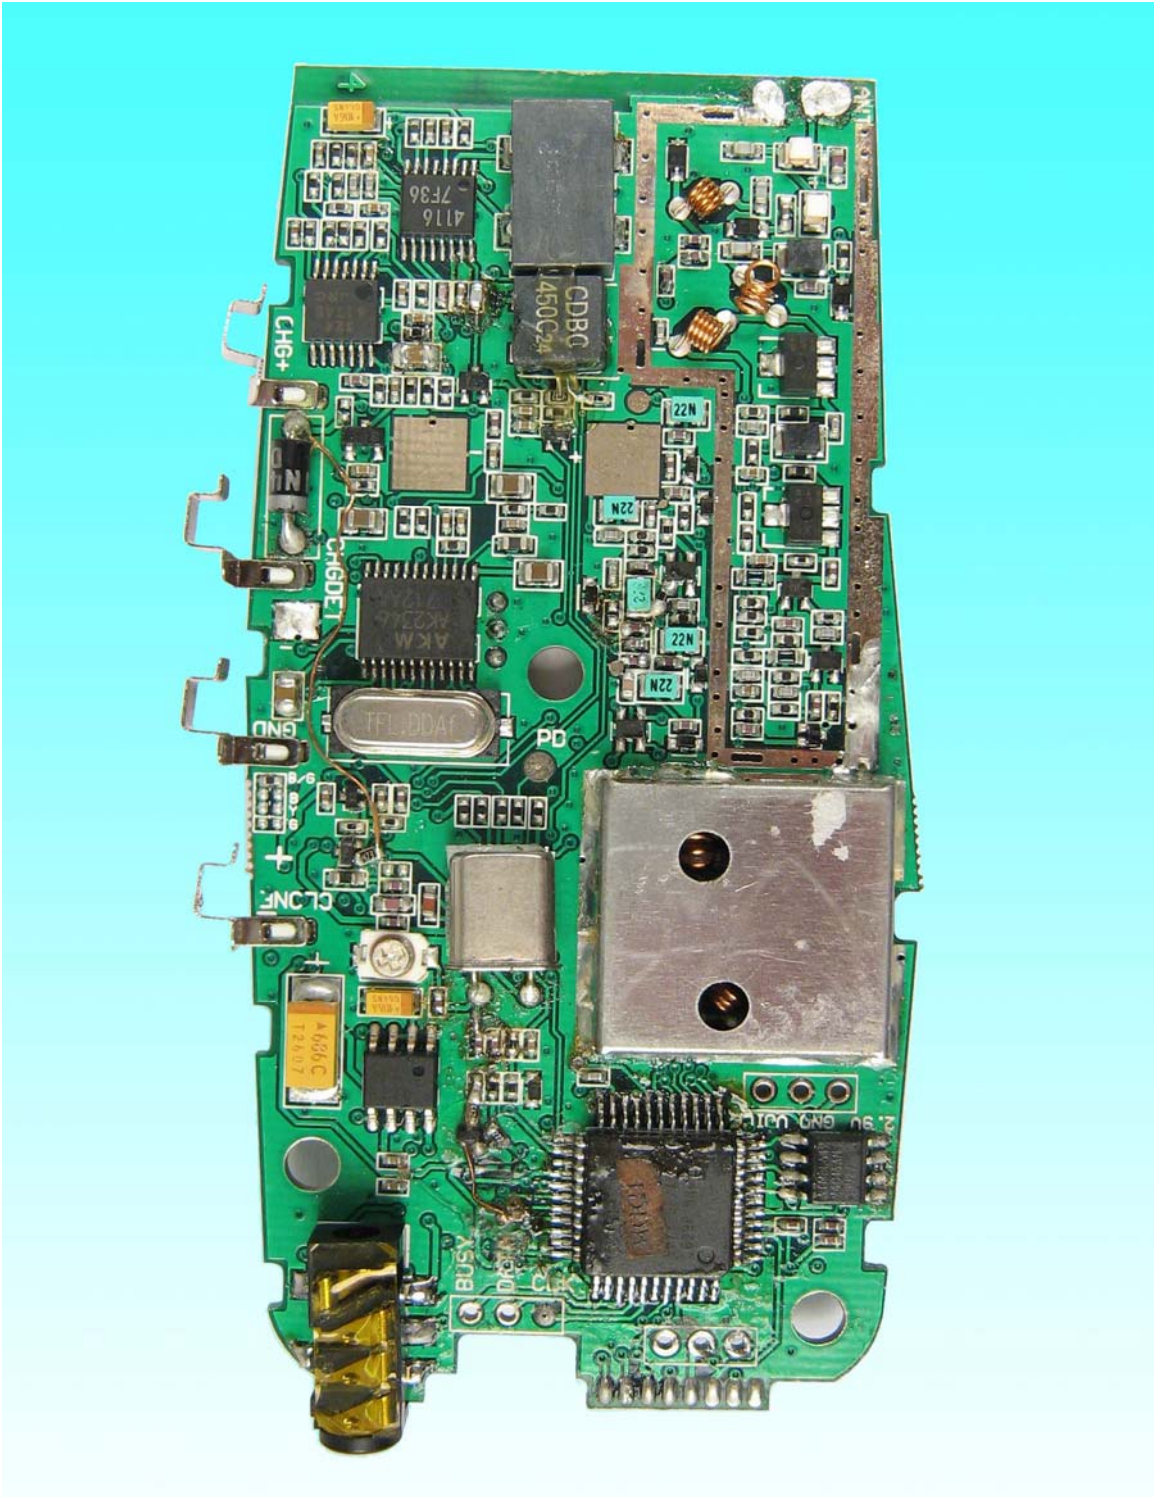

ADVANCED WIRELESS COMMUNICATIONS  
FCC ID: Q9STB208

INTERNAL PHOTOS

MAIN UNIT – TOP VIEW

**MAIN UNIT – BOTTOM VIEW**

**MAIN UNIT – BOTTOM VIEW – SHIELD REMOVED**

**CHARGER – BOTTOM VIEW**

CHARGER – TOP VIEW