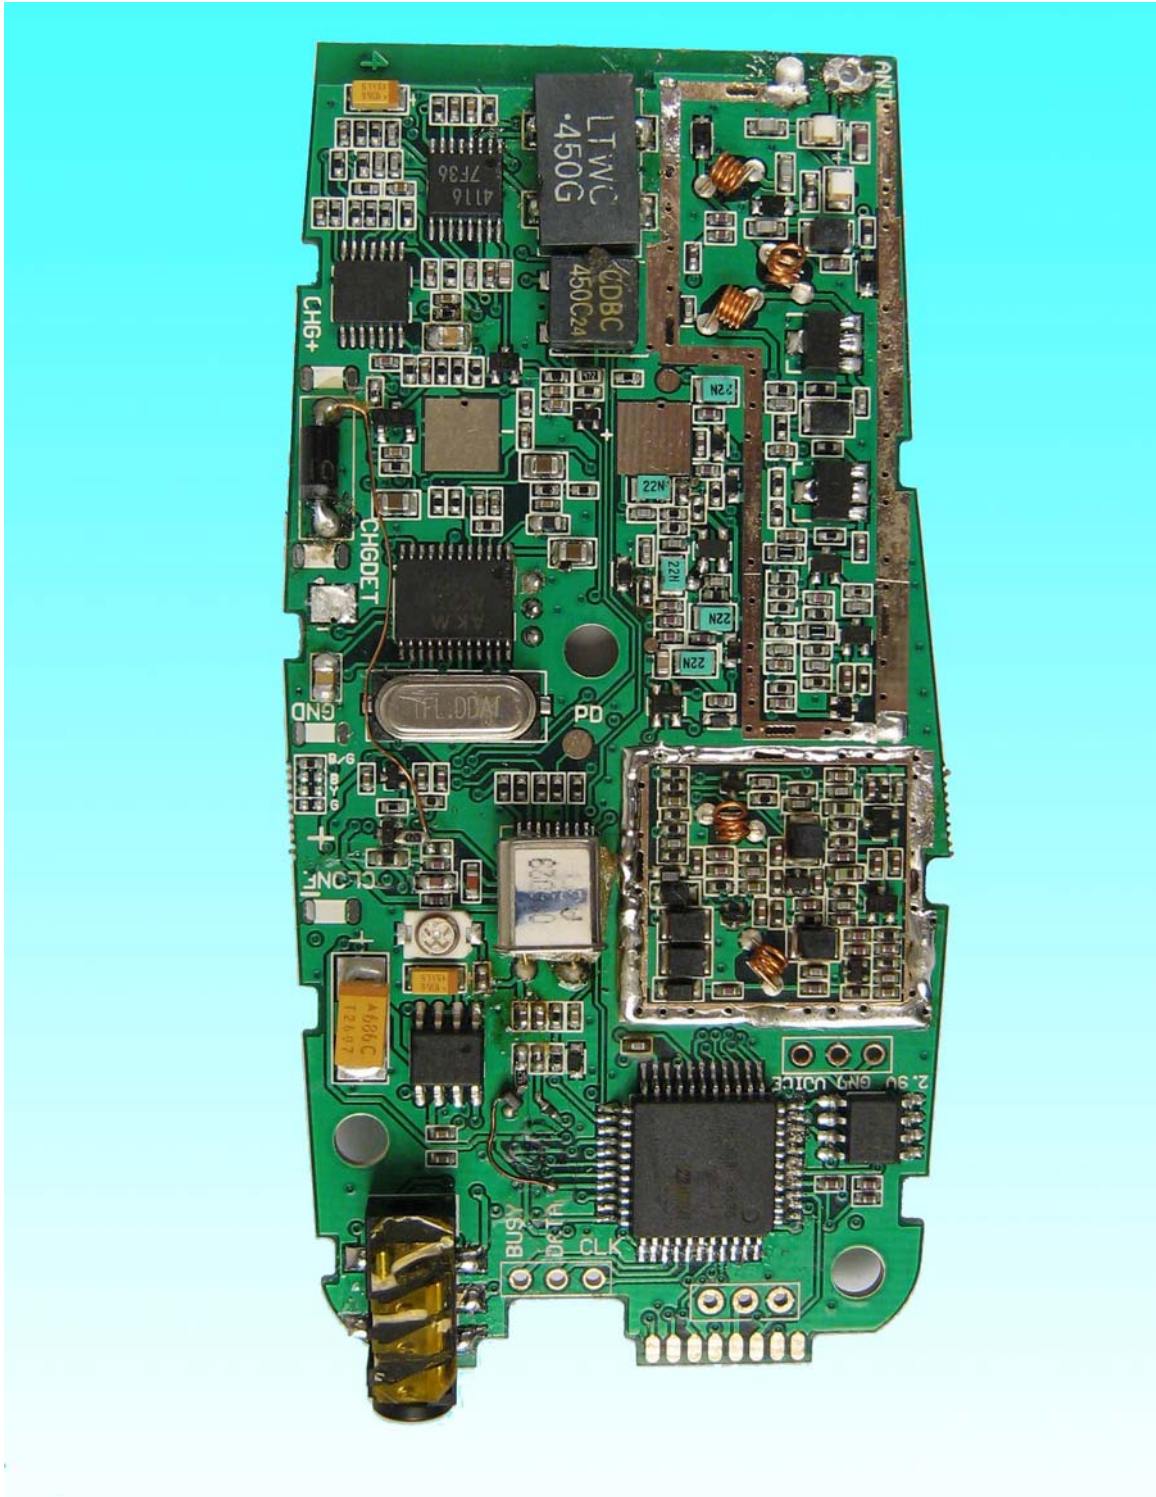

ADVANCED WIRELESS COMMUNICATIONS  
FCC ID: Q9STB208

INTERNAL PHOTOS

MAIN UNIT – TOP VIEW

**MAIN UNIT – BOTTOM VIEW**

**MAIN UNIT – BOTTOM VIEW – SHIELD REMOVED**

**CHARGER – BOTTOM VIEW**

CHARGER – TOP VIEW