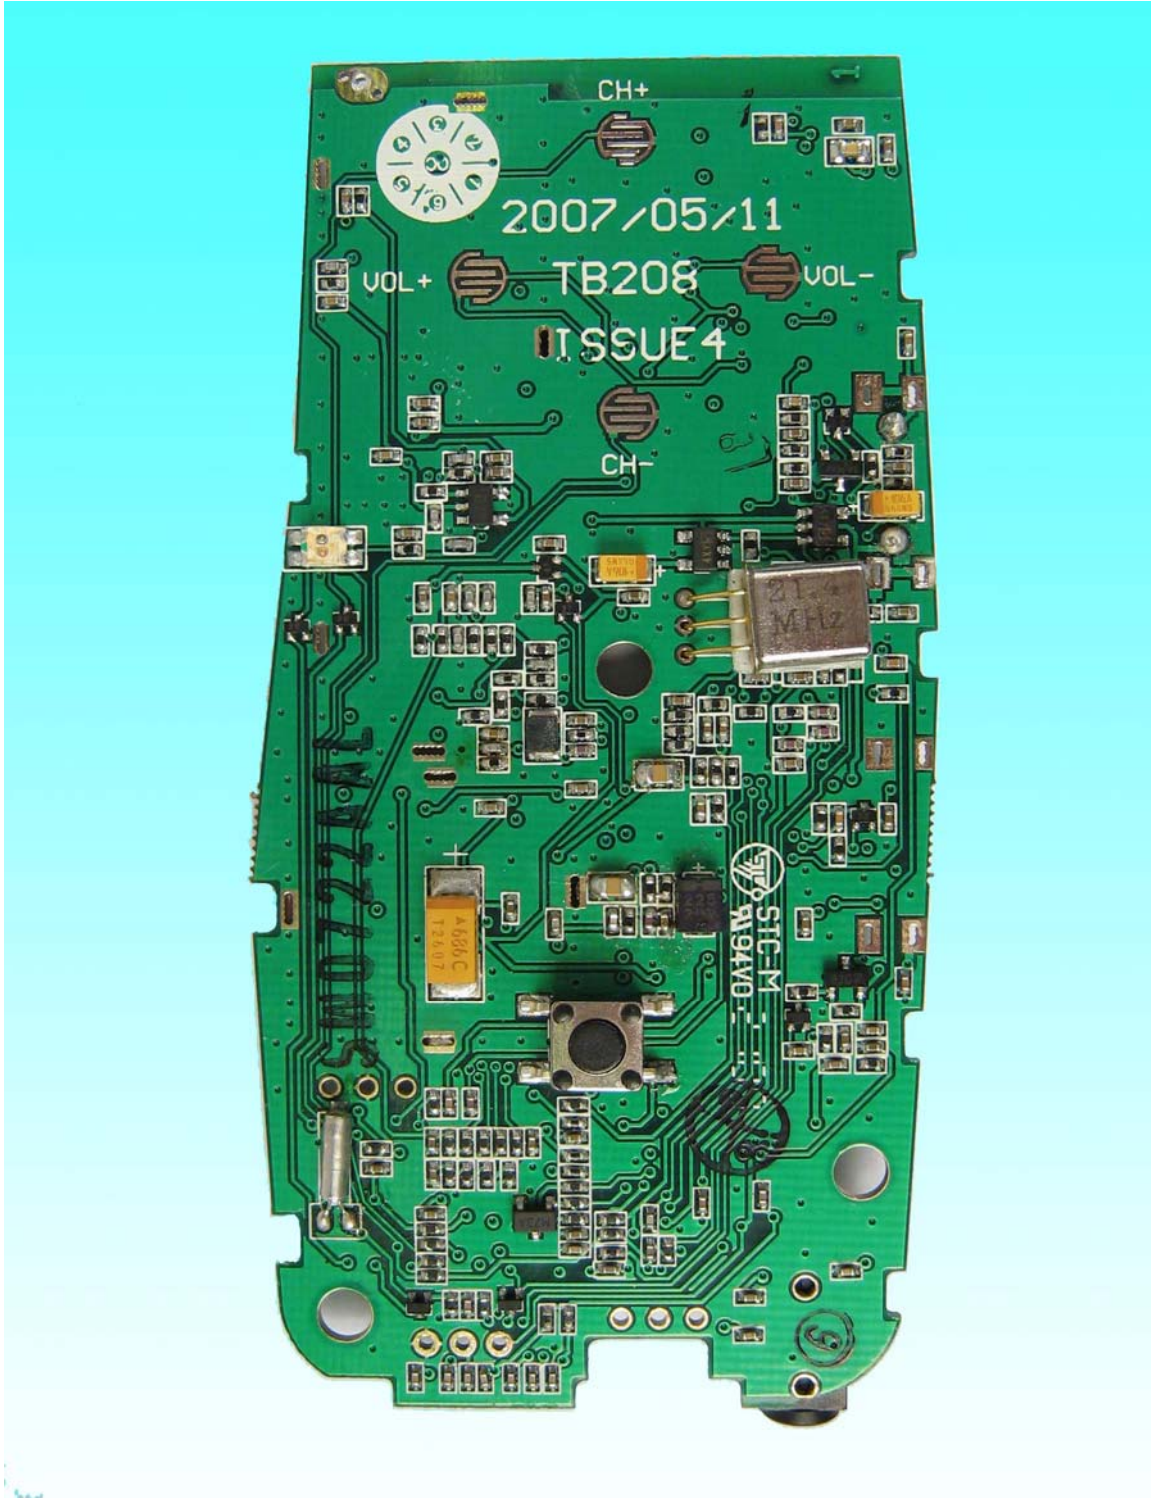

ADVANCED WIRELESS COMMUNICATIONS  
FCC ID: Q9STB208

INTERNAL PHOTOS

MAIN UNIT – TOP VIEW

**MAIN UNIT – BOTTOM VIEW**

**MAIN UNIT – BOTTOM VIEW – SHIELD REMOVED**

**CHARGER – BOTTOM VIEW**

CHARGER – TOP VIEW