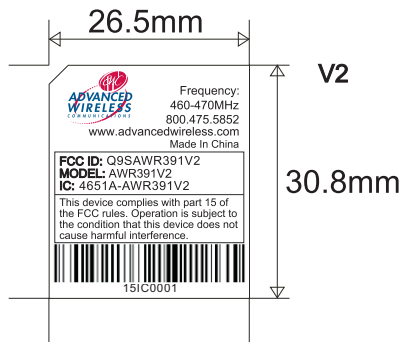

AWC Logo
Pantone 193C

ADVANCED... Logo
Pantone 647C

Frequency:
460-470MHz
800.475.5852
www.advancedwireless.com
Made In China

FCC ID: Q9SAWR391V2
MODEL: AWR391V2
IC: 4651A-AWR391V2

This device complies with part 15 of the FCC rules. Operation is subject to the condition that this device does not cause harmful interference.

code 128(Auto-switching)

151C0001

2X

1X

Serial no. form: **15** **IC** **0001**

1st & 2nd digit Week No.

3rd digits letter of years
G=2007, H=2008, I=2009, J=2010

4th digits letter is Radio series

5-8th digits of serial no.
(Start from 0001)

REMARK:

Color: 3color on Sliver background
Size: 30.8 x26.5mm
Material: 100 # polyester film white gloss label
Finish: PP.Coating

APPROVAL			MKTR:	
AW (PDD)	TEXT (ENG)	TRANS	MODEL: AW391USL-II	CU:
DATE	DATE	DATE	TITLE:	
AW (CU)	TEXT (P MGR)	AW (SUP)	PREPARED BY: LINYINGGU	
DATE	DATE	DATE	DATE: 23-April-2009	
DATE	DATE	DATE	F/O: P/N: 081L002199-025	