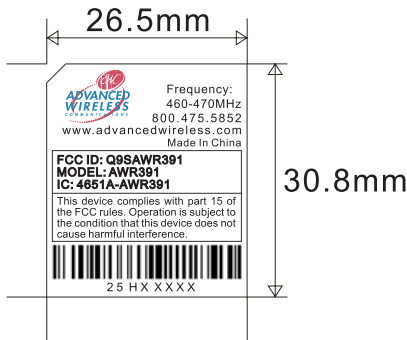

AWC Logo
Pantone 193C

ADVANCED... Logo
Pantone 647C

Frequency:
460-470MHz
800.475.5852
www.advancedwireless.com
Made In China

FCC ID: Q9SAWR391
MODEL: AWR391
IC: 4651A-AWR391

This device complies with part 15 of the FCC rules. Operation is subject to the condition that this device does not cause harmful interference.

5-8th digits of serial no.
(Start from 0001)

REMARK:

Color: Black on white background
Size: 30.8 x26.5mm
Material: 50# polyester film white gloss label
Finish: Recycle material

APPROVAL			MKTR:	
AW (PDD)	TEXT (ENG)	TRANS	MODEL: AW391USL-I CU:	
DATE	DATE	DATE	TITLE: Rating Label	
AW (CU)	TEXT (PMGR)	AW (SUP)	PREPARED BY: Anna Li	
DATE	DATE	DATE	DATE: 19 June 2008	
DATE	DATE	DATE	F/O: P/N: 081L002141-015	

IDT IDT COMMUNICATION TECHNOLOGY LTD.

AWC Logo
Pantone 193C

ADVANCED... Logo
Pantone 647C

Frequency:
460-470MHz
800.475.5852
www.advancedwireless.com
Made In China

FCC ID: Q9SAWR391
MODEL: AWR391
IC: 4651A-AWR391

This device complies with part 15 of the FCC rules. Operation is subject to the condition that this device does not cause harmful interference.

code 129(Auto-switching)

25 H X X X X

2X

1X

REMARK:

Color: Black on white background
Size: 30.8 x26.5mm
Material: 50# polyester film white gloss label
Finish: Recycle material