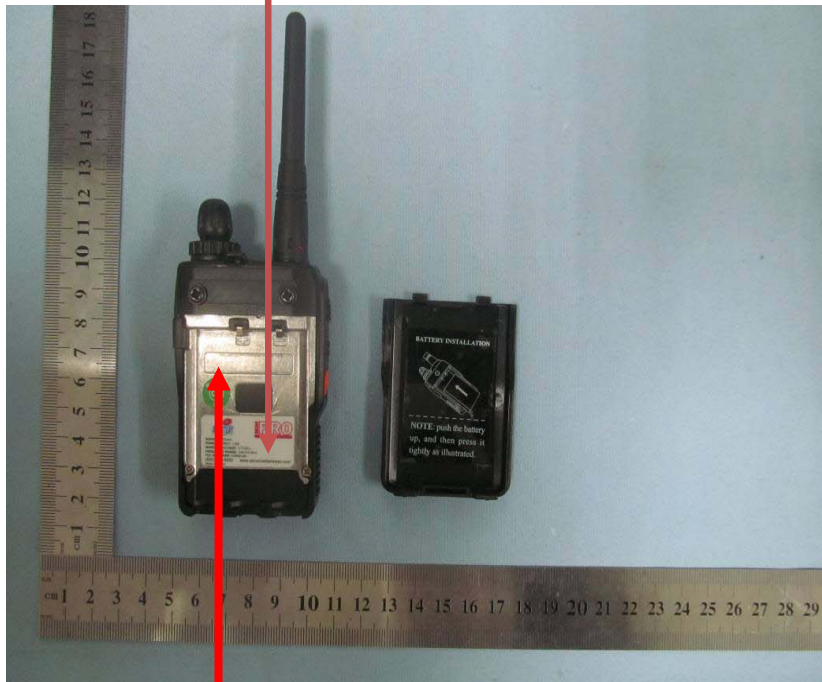

FCC ID Label Location

TWO-WAY RADIO

FCC ID: Q9S-AWR991

Model : AWR-991

Brand: ADVANCED WIRELESS COMMUNICATIONS

Frequency Range : 450MHz to 470MHz

Device must be restricted to occupational use to satisfy FCC RF exposure compliance. See owner's manual for specific operating requirements