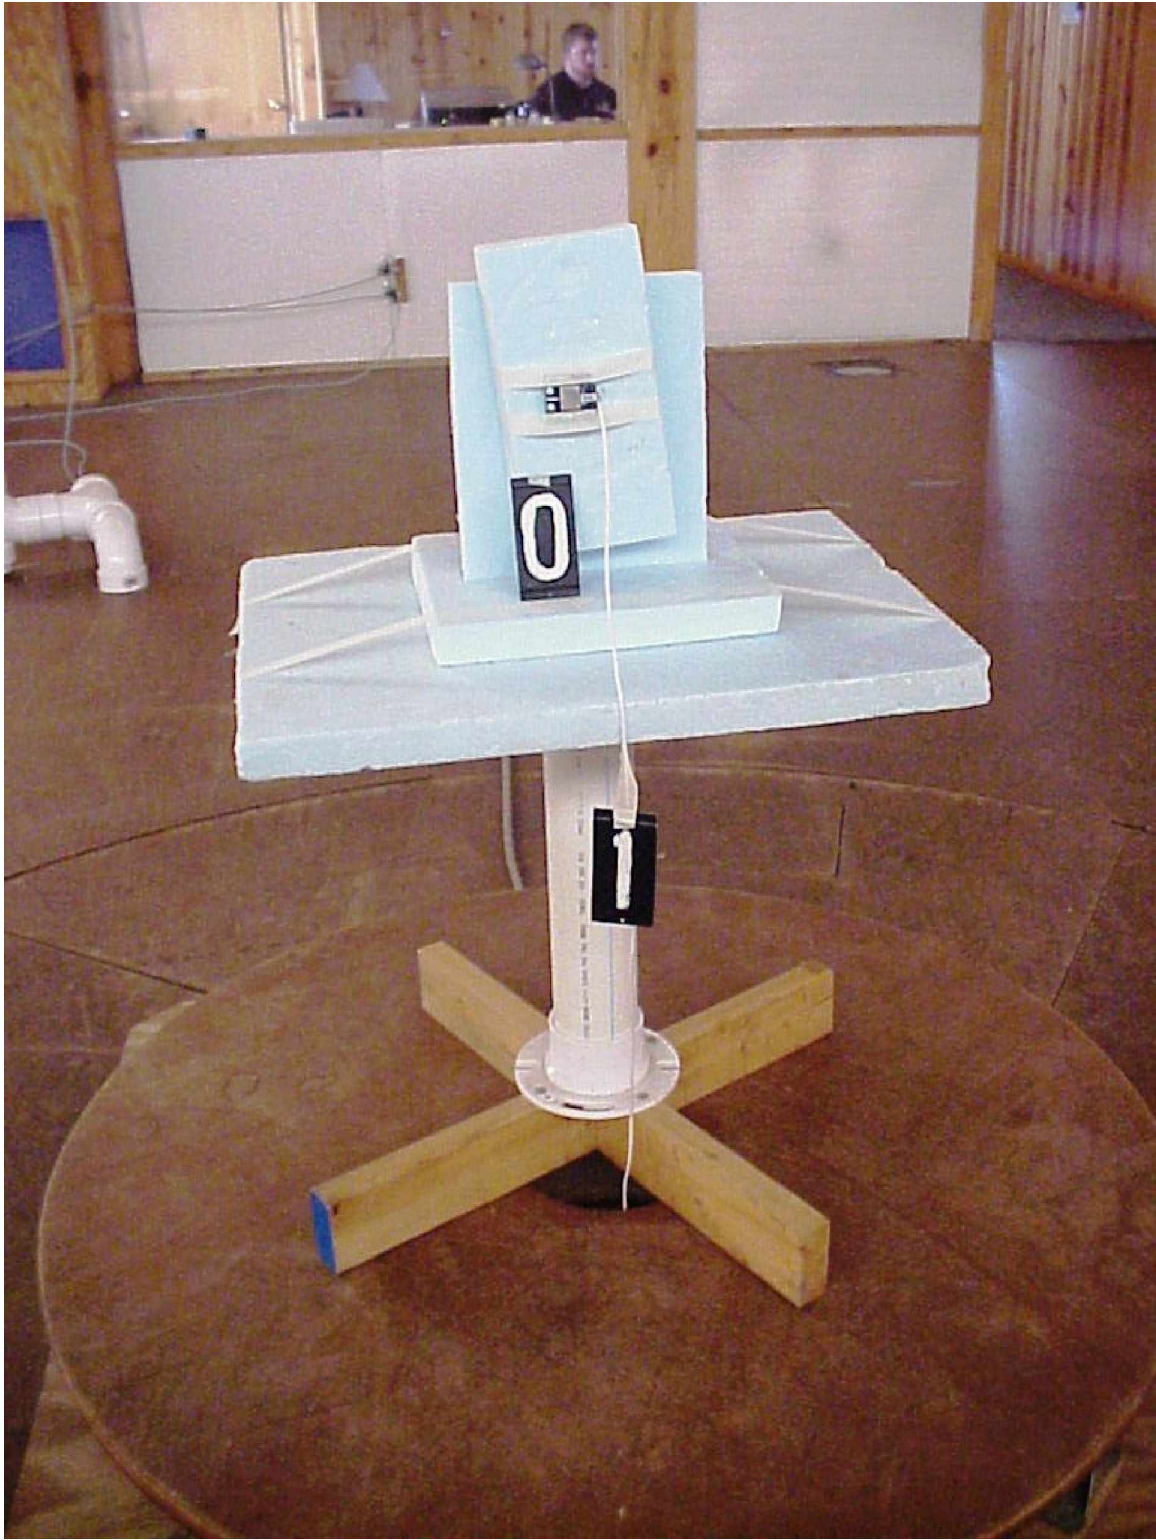

Company: Stryker Instruments
Model: SORN 802.15.4 Radio
Photo Description: **AC Line Conducted - 1**

Company: Stryker Instruments
Model: SORN 802.15.4 Radio
Photo Description: AC Line Conducted – 2

Company: Stryker Instruments
Model: SORN 802.15.4 Radio
Photo Description: **Radiated - 1**

Company: Stryker Instruments
Model: SORN 802.15.4 Radio
Photo Description: **Radiated – 2**

Company: Stryker Instruments
Model: SORN 802.15.4 Radio
Photo Description: **Radiated – closeup**

Company: Stryker Instruments
Model: SORN 802.15.4 Radio
Photo Description: **Radiated – x**

Company: Stryker Instruments
Model: SORN 802.15.4 Radio
Photo Description: **Radiated – y**

Company: Stryker Instruments
Model: SORN 802.15.4 Radio
Photo Description: **Radiated – z**

Company: Stryker Instruments
Model: SORN 802.15.4 Radio
Photo Description: **RF Conducted**