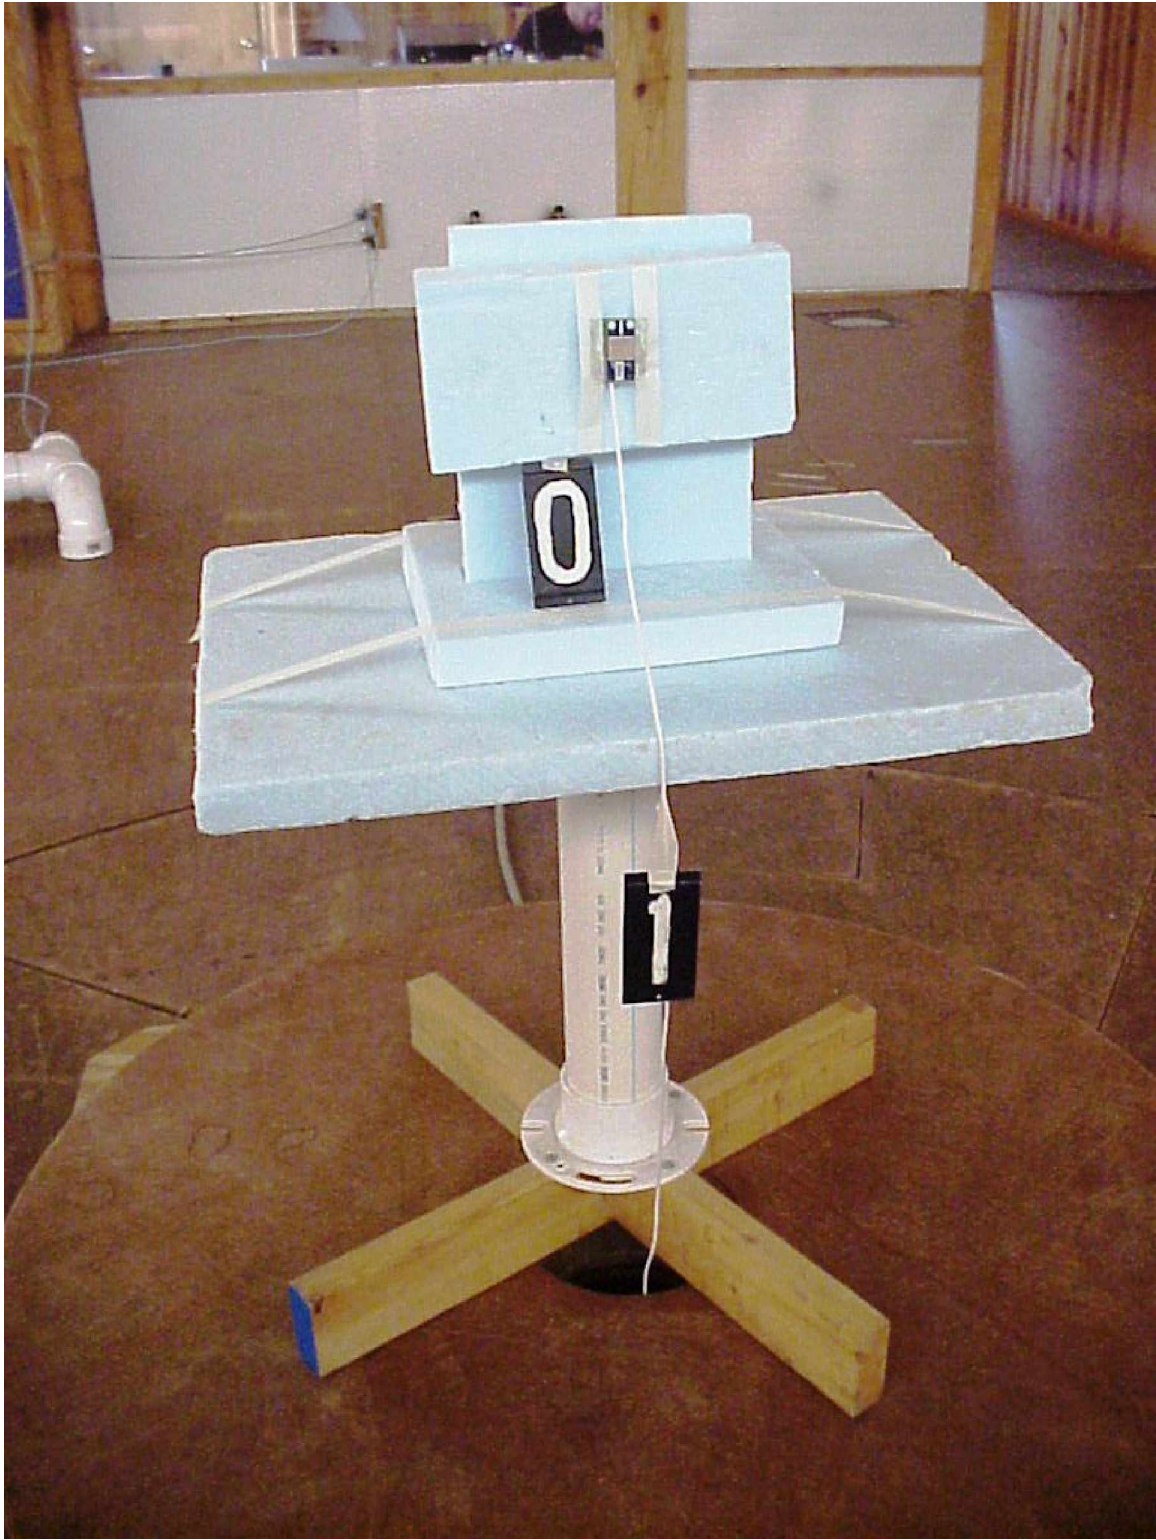

Company: Stryker Instruments
Model: SORN 802.15.4 Radio
Photo Description: **AC Line Conducted - 1**

Company: Stryker Instruments
Model: SORN 802.15.4 Radio
Photo Description: AC Line Conducted – 2

Company: Stryker Instruments
Model: SORN 802.15.4 Radio
Photo Description: **Radiated - 1**

Company: Stryker Instruments
Model: SORN 802.15.4 Radio
Photo Description: **Radiated – 2**

Company: Stryker Instruments
Model: SORN 802.15.4 Radio
Photo Description: **Radiated – closeup**

Company: Stryker Instruments
Model: SORN 802.15.4 Radio
Photo Description: **Radiated – x**

Company: Stryker Instruments
Model: SORN 802.15.4 Radio
Photo Description: **Radiated – y**

Company: Stryker Instruments
Model: SORN 802.15.4 Radio
Photo Description: **Radiated – z**

Company: Stryker Instruments
Model: SORN 802.15.4 Radio
Photo Description: **RF Conducted**