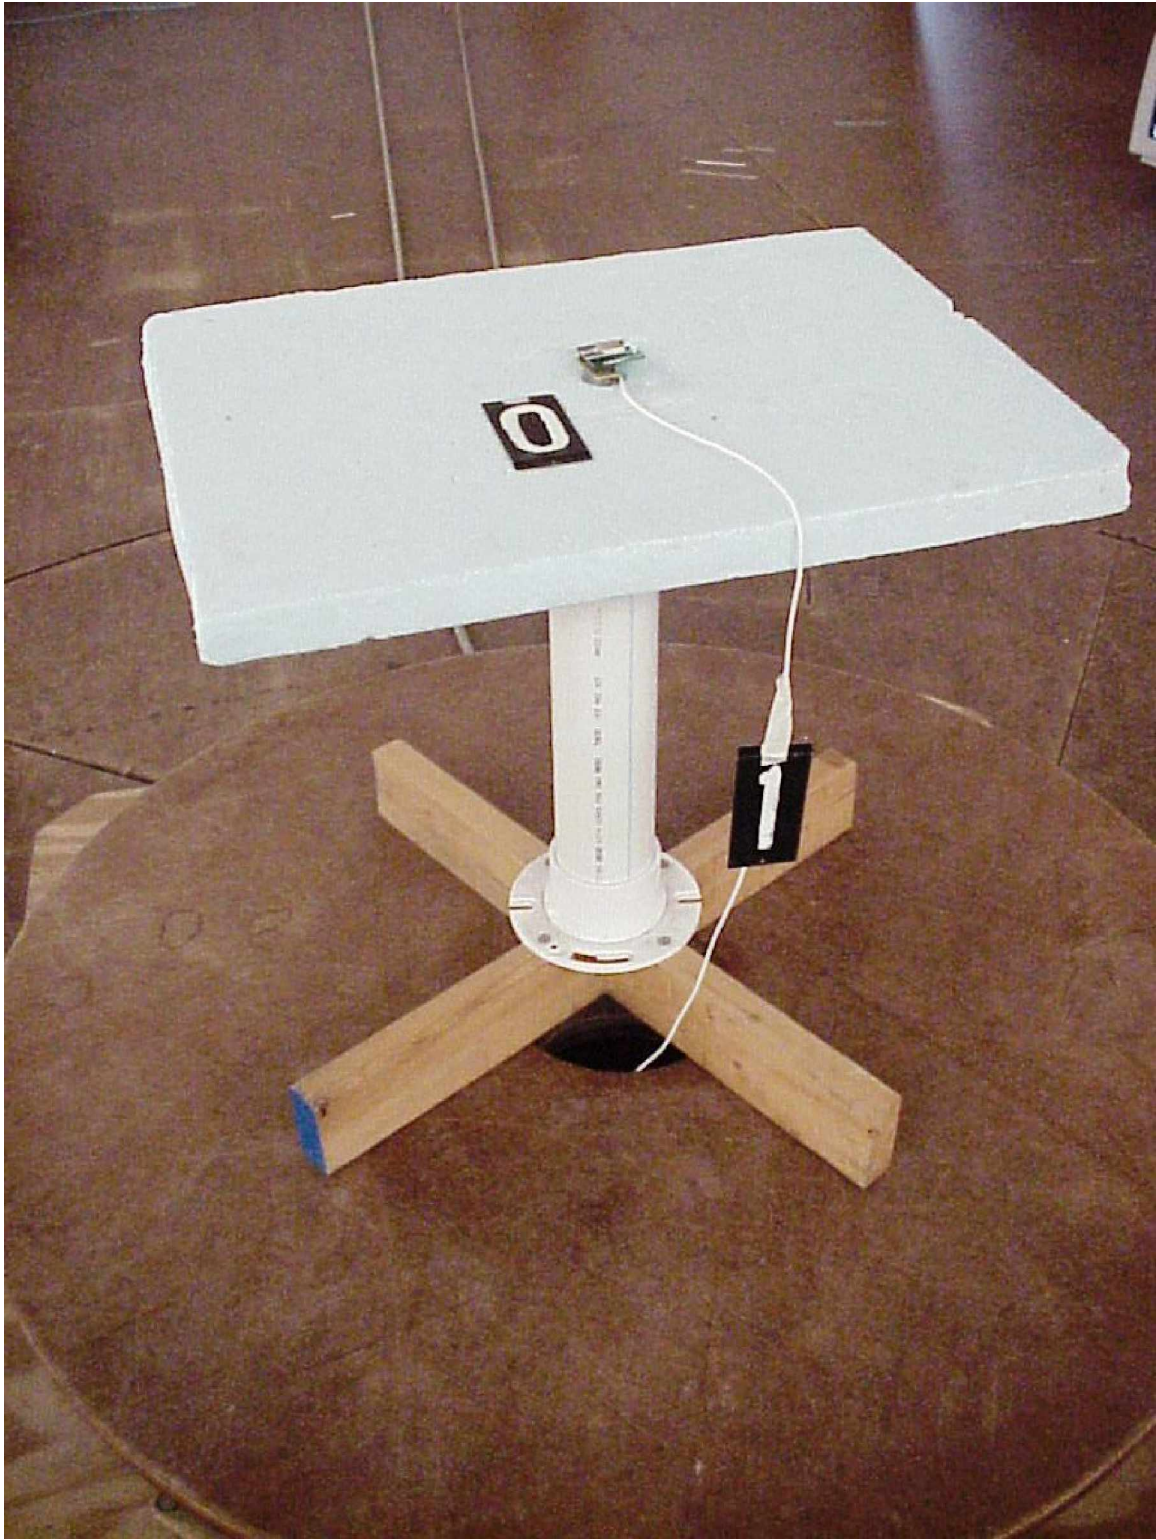

Company: Stryker Instruments
Model: SORN 802.15.4 Radio
Photo Description: **AC Line Conducted - 1**

Company: Stryker Instruments
Model: SORN 802.15.4 Radio
Photo Description: AC Line Conducted – 2

Company: Stryker Instruments
Model: SORN 802.15.4 Radio
Photo Description: **Radiated - 1**

Company: Stryker Instruments
Model: SORN 802.15.4 Radio
Photo Description: **Radiated – 2**

Company: Stryker Instruments
Model: SORN 802.15.4 Radio
Photo Description: **Radiated – closeup**

Company: Stryker Instruments
Model: SORN 802.15.4 Radio
Photo Description: **Radiated – x**

Company: Stryker Instruments
Model: SORN 802.15.4 Radio
Photo Description: **Radiated – y**

Company: Stryker Instruments
Model: SORN 802.15.4 Radio
Photo Description: **Radiated – z**

Company: Stryker Instruments
Model: SORN 802.15.4 Radio
Photo Description: **RF Conducted**