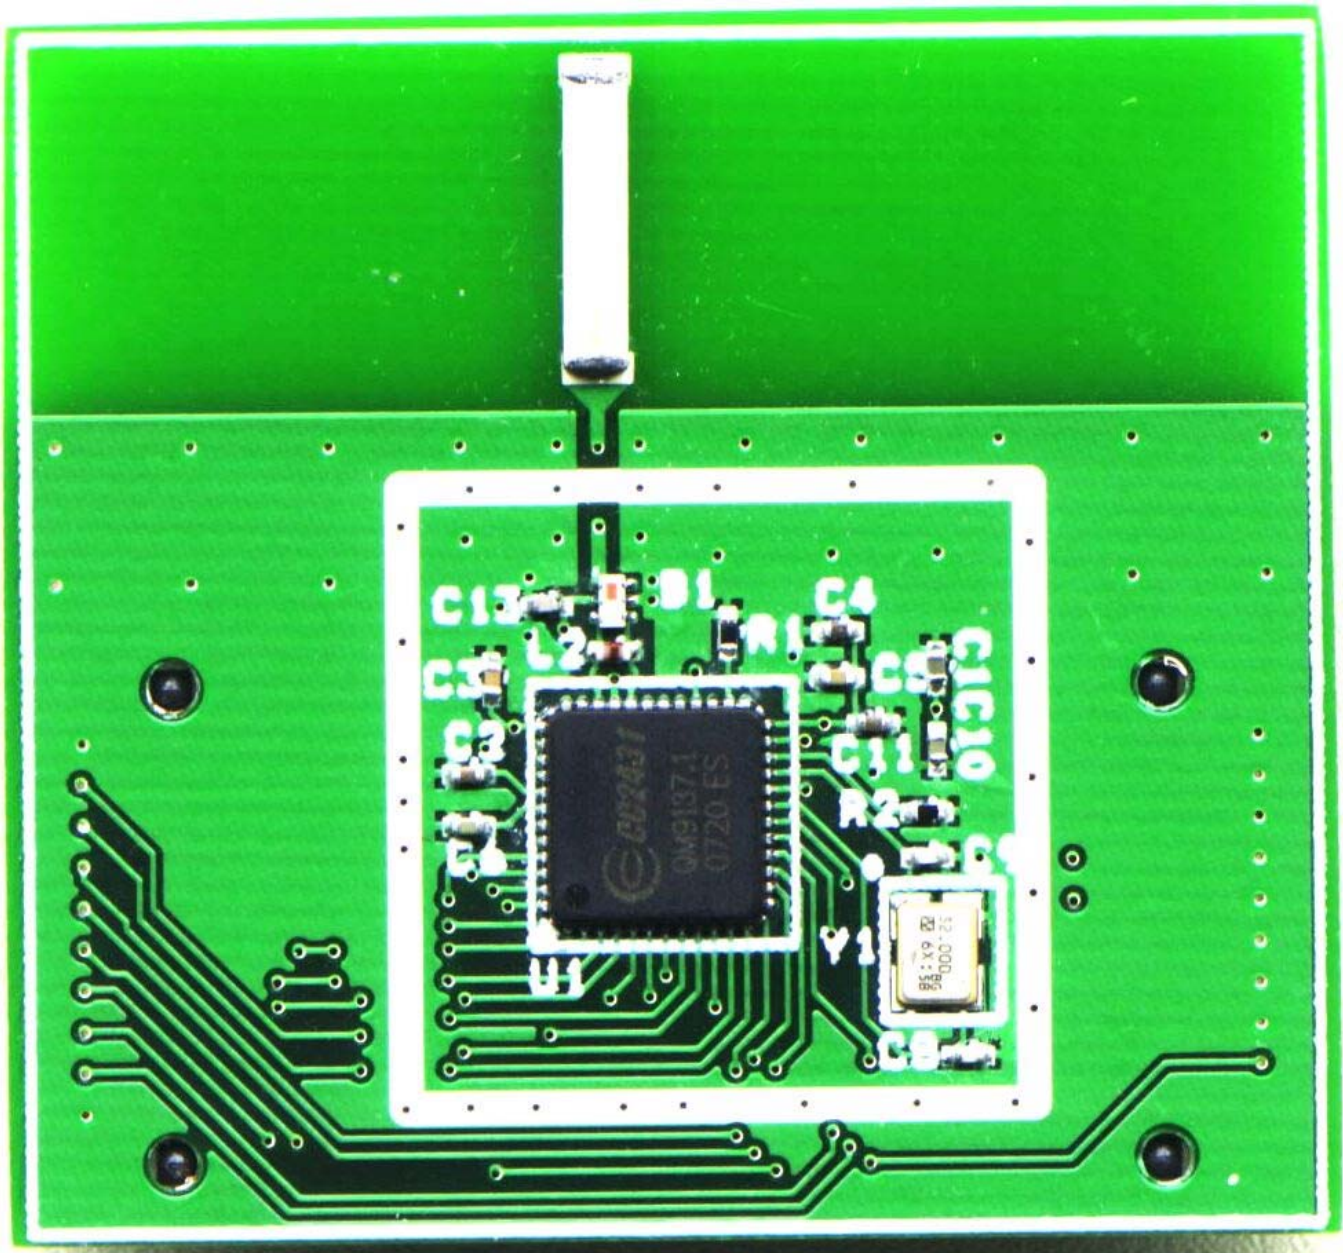

Company: Stryker Instruments
Model: Neptune 2 wireless
Date: 12-12-2007
Photo Description: Side 1 with shield removed

Company: Stryker Instruments
Model: Neptune 2 wireless
Date: 12-12-2007
Photo Description: Side 2

Company: Stryker Instruments
Model: Neptune 2 wireless – with silk screened numbers
Date: 12-12-2007
Photo Description: **Board Bottom:**

Photo Description: **Board Top w/Cover:**

Photo Description: **Board Top w/out Cover:**