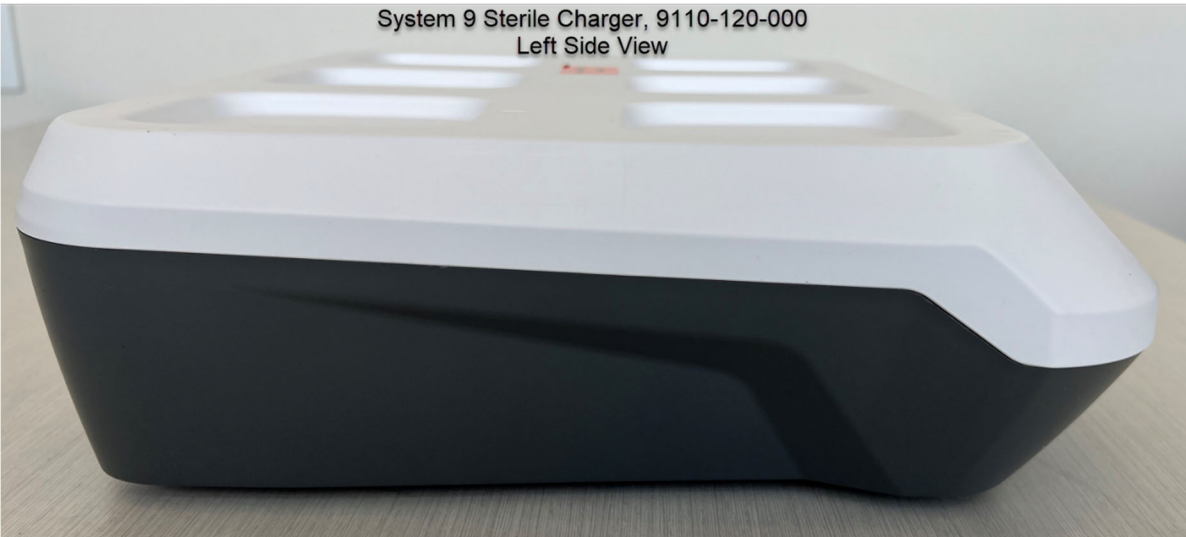

System 9 Sterile Charger, 9110-120-000
Rear View