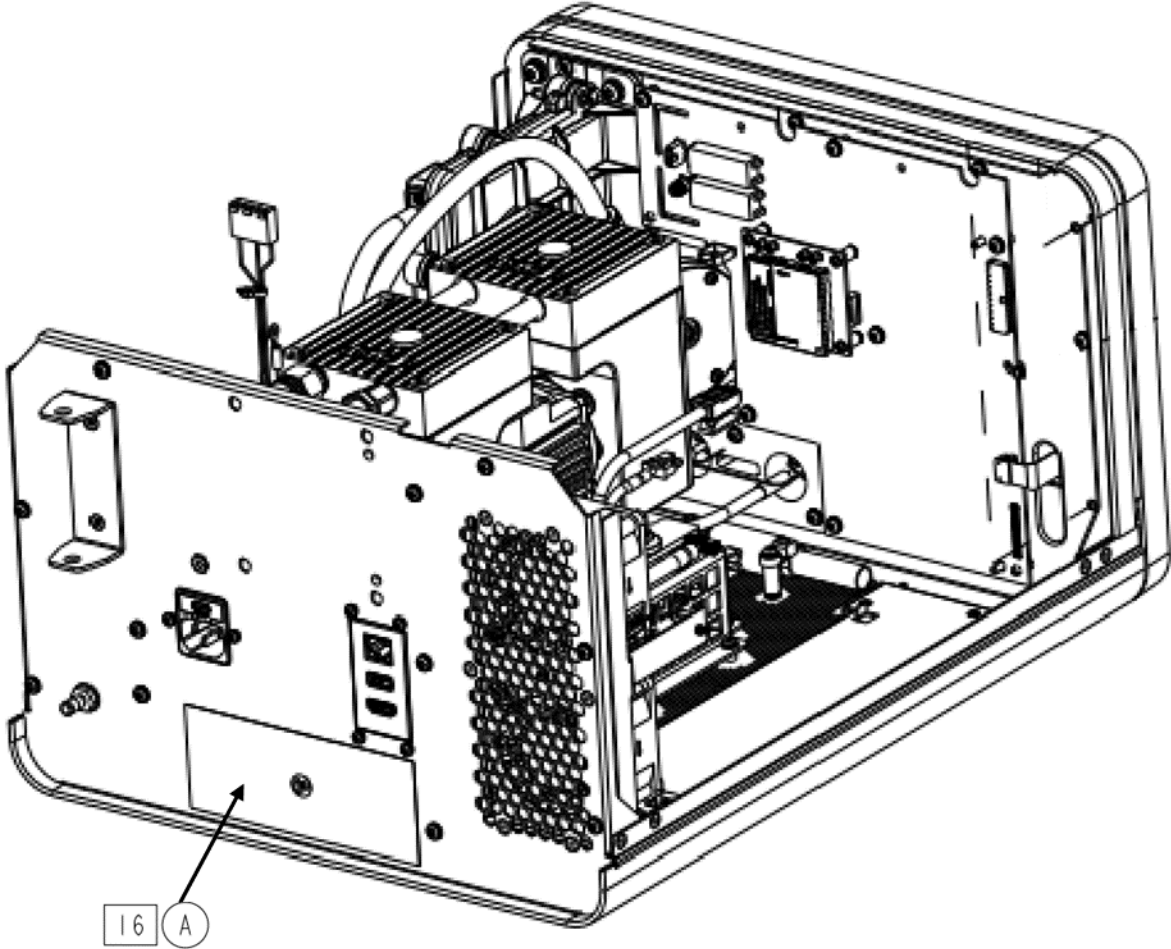

Sonopeti iQ Label (item A) Location

16 SPEC LABEL 5500-050-750 (ITEM A) INFORMATION TO BE PRINTED ON LABEL STOCK 0036-750-001 WITH A ZEBRA 170Xi4 PRINTER AND ZEBRA 5095 RIBBON.