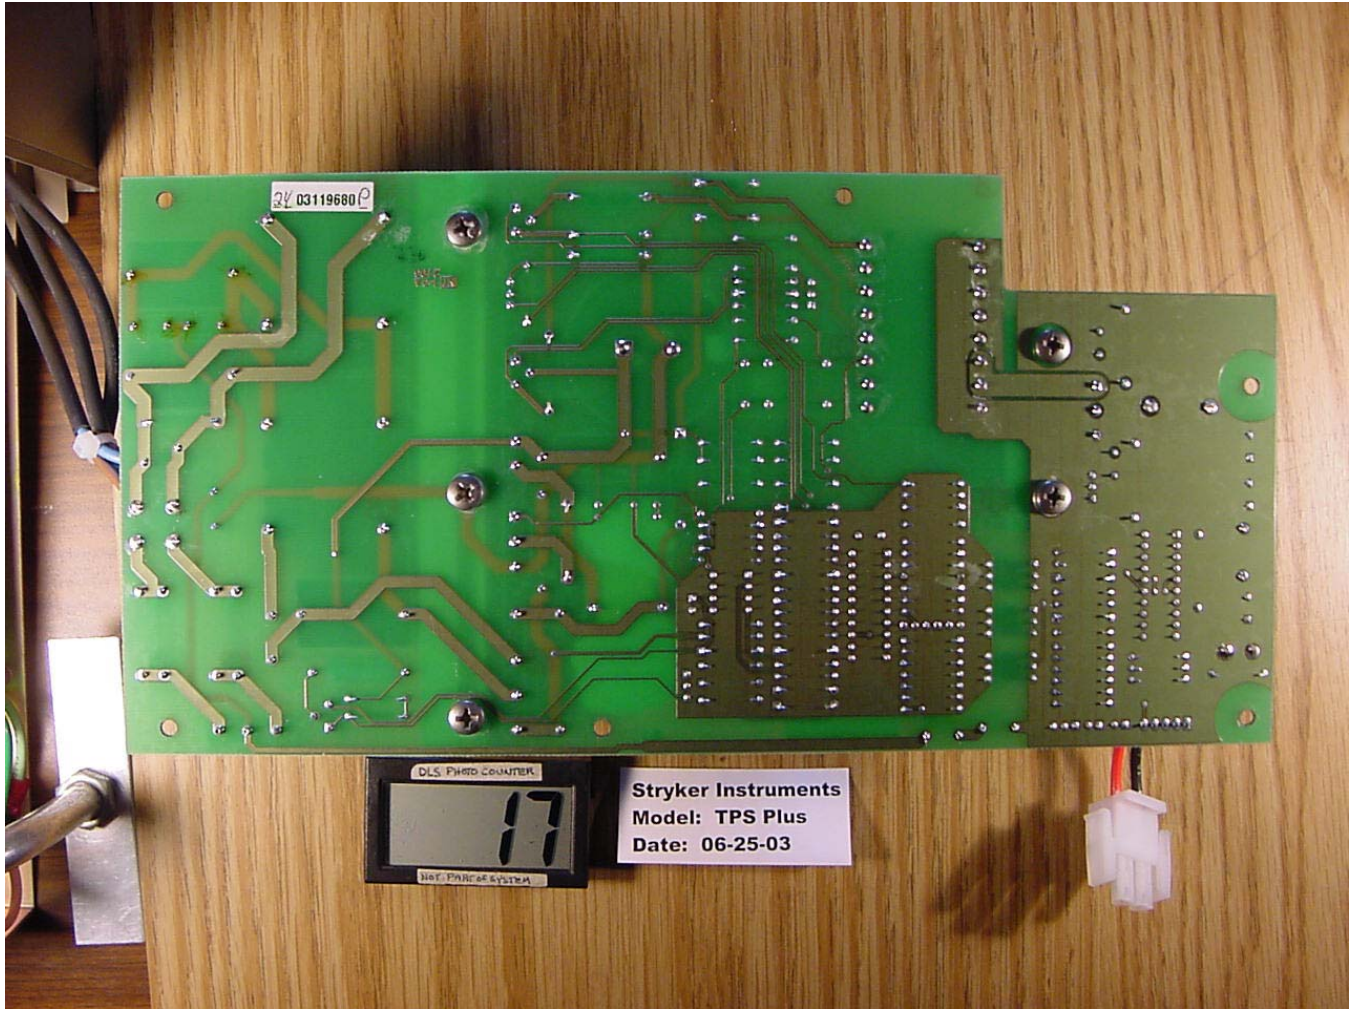

BACK COVER OF TPS IRRIGATION CONSOLE REMOVED

INSIDE OF BACK COVER

TOP CIRCUIT BOARD REMOVED

COMPONENT SIDE OF THE BOTTOM CIRCUIT BOARD

SOLDER SIDE OF THE BOTTOM CIRCUIT BOARD

COMPONENT SIDE OF THE PUMP MOTOR CONTROL BOARD

SOLDER SIDE OF THE PUMP MOTOR CONTROL BOARD

REAR SIDE OF DISPLAY ASSEMBLY

DISPLAY ASSEMBLY REMOVED

COMPONENT SIDE OF THE TOP CIRCUIT BOARD

SOLDER SIDE OF THE TOP CIRCUIT BOARD

CORCOM 6ED4C LINE FILTER

INSIDE BOTTOM OF CHASSIS WITH COUNTER WEIGHT REMOVED