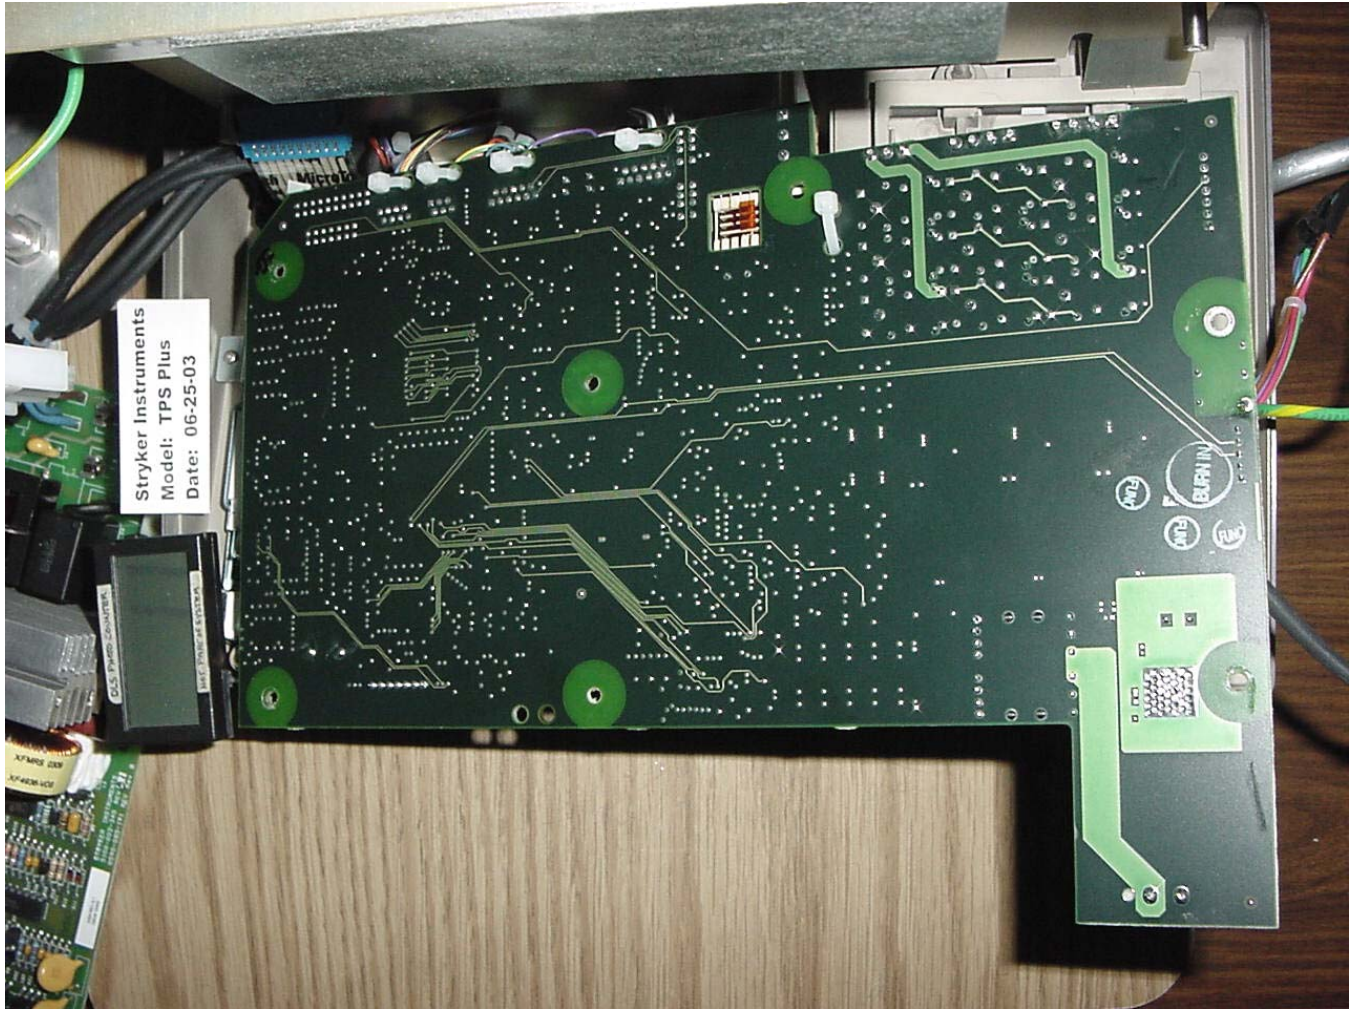

BACK COVER OF TPS IRRIGATION CONSOLE REMOVED

INSIDE OF BACK COVER

TOP CIRCUIT BOARD REMOVED

COMPONENT SIDE OF THE BOTTOM CIRCUIT BOARD

SOLDER SIDE OF THE BOTTOM CIRCUIT BOARD

COMPONENT SIDE OF THE PUMP MOTOR CONTROL BOARD

SOLDER SIDE OF THE PUMP MOTOR CONTROL BOARD

REAR SIDE OF DISPLAY ASSEMBLY

DISPLAY ASSEMBLY REMOVED

COMPONENT SIDE OF THE TOP CIRCUIT BOARD

SOLDER SIDE OF THE TOP CIRCUIT BOARD

CORCOM 6ED4C LINE FILTER

INSIDE BOTTOM OF CHASSIS WITH COUNTER WEIGHT REMOVED