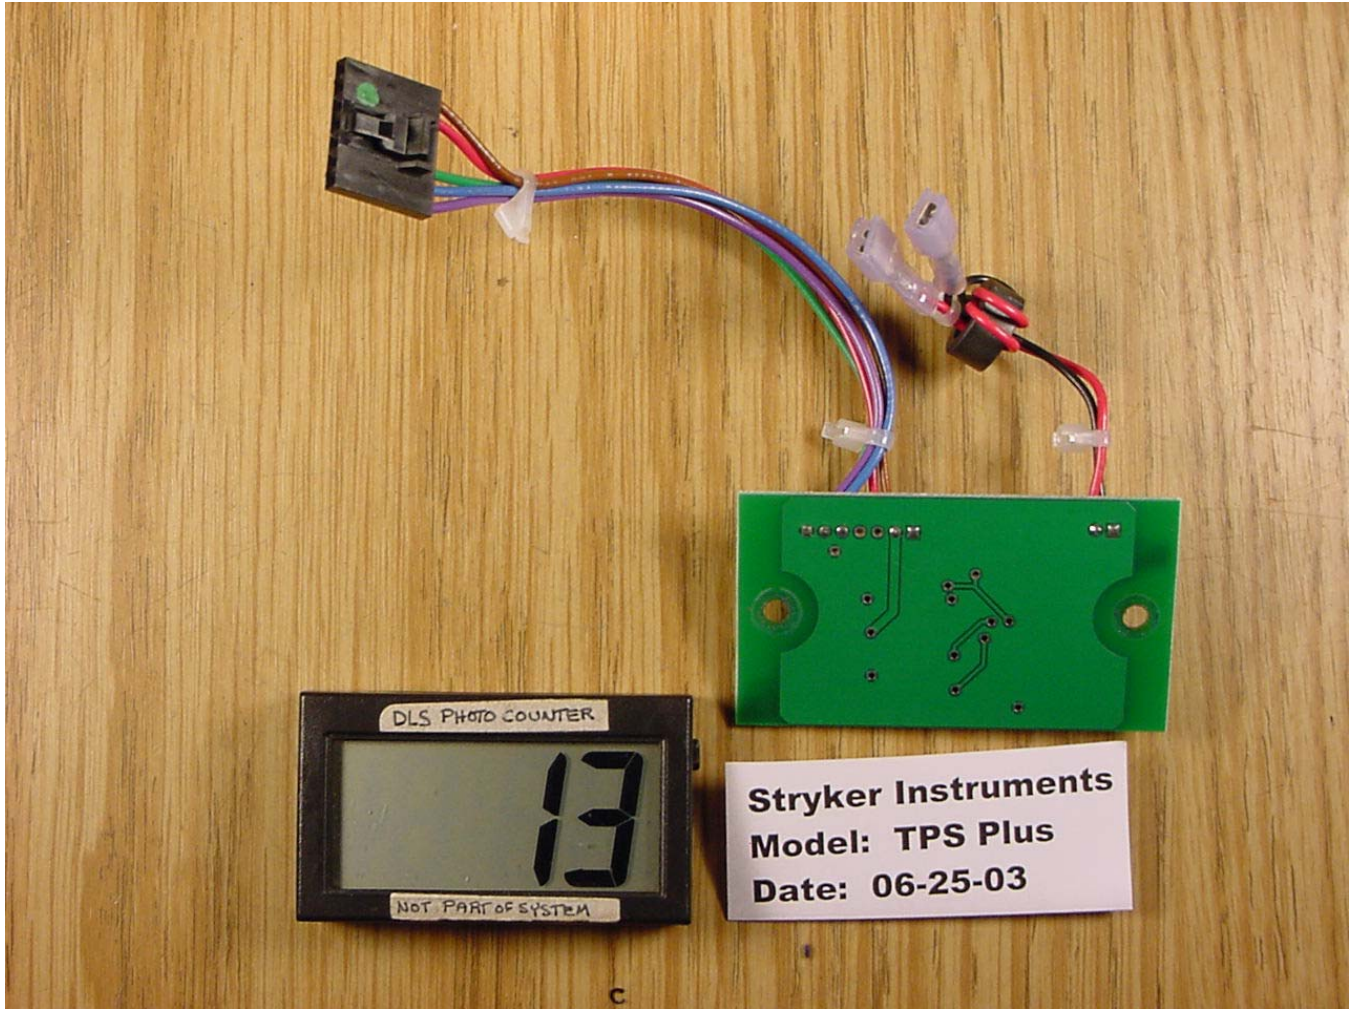

BACK COVER OF TPS IRRIGATION CONSOLE REMOVED

INSIDE OF BACK COVER

TOP CIRCUIT BOARD REMOVED

COMPONENT SIDE OF THE BOTTOM CIRCUIT BOARD

SOLDER SIDE OF THE BOTTOM CIRCUIT BOARD

COMPONENT SIDE OF THE PUMP MOTOR CONTROL BOARD

SOLDER SIDE OF THE PUMP MOTOR CONTROL BOARD

REAR SIDE OF DISPLAY ASSEMBLY

DISPLAY ASSEMBLY REMOVED

COMPONENT SIDE OF THE TOP CIRCUIT BOARD

SOLDER SIDE OF THE TOP CIRCUIT BOARD

CORCOM 6ED4C LINE FILTER

INSIDE BOTTOM OF CHASSIS WITH COUNTER WEIGHT REMOVED