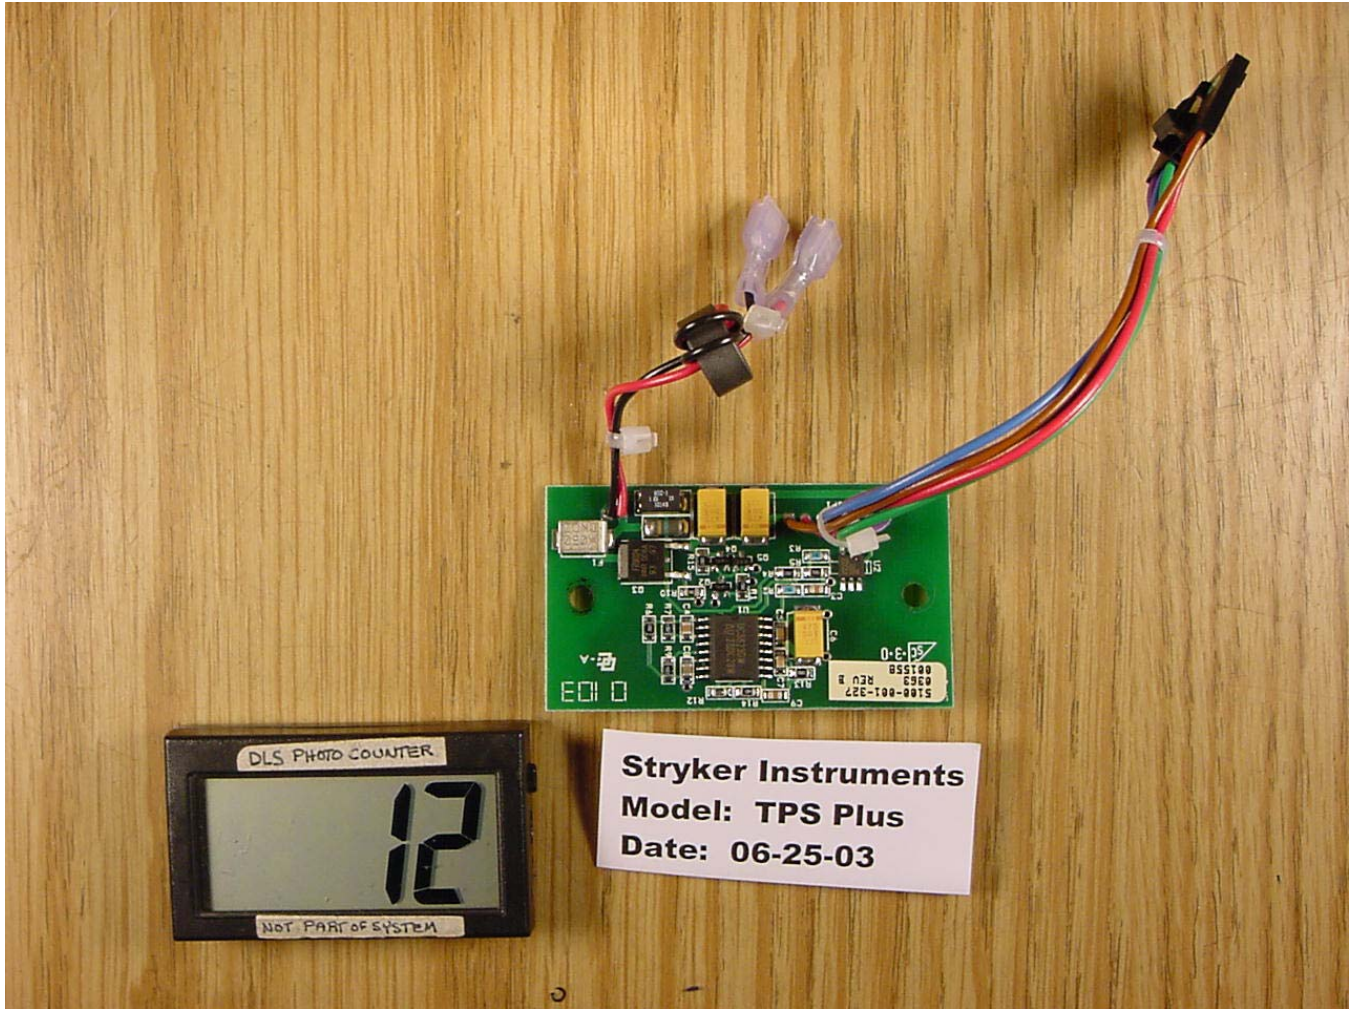

BACK COVER OF TPS IRRIGATION CONSOLE REMOVED

INSIDE OF BACK COVER

TOP CIRCUIT BOARD REMOVED

COMPONENT SIDE OF THE BOTTOM CIRCUIT BOARD

SOLDER SIDE OF THE BOTTOM CIRCUIT BOARD

COMPONENT SIDE OF THE PUMP MOTOR CONTROL BOARD

SOLDER SIDE OF THE PUMP MOTOR CONTROL BOARD

REAR SIDE OF DISPLAY ASSEMBLY

DISPLAY ASSEMBLY REMOVED

COMPONENT SIDE OF THE TOP CIRCUIT BOARD

SOLDER SIDE OF THE TOP CIRCUIT BOARD

CORCOM 6ED4C LINE FILTER

INSIDE BOTTOM OF CHASSIS WITH COUNTER WEIGHT REMOVED