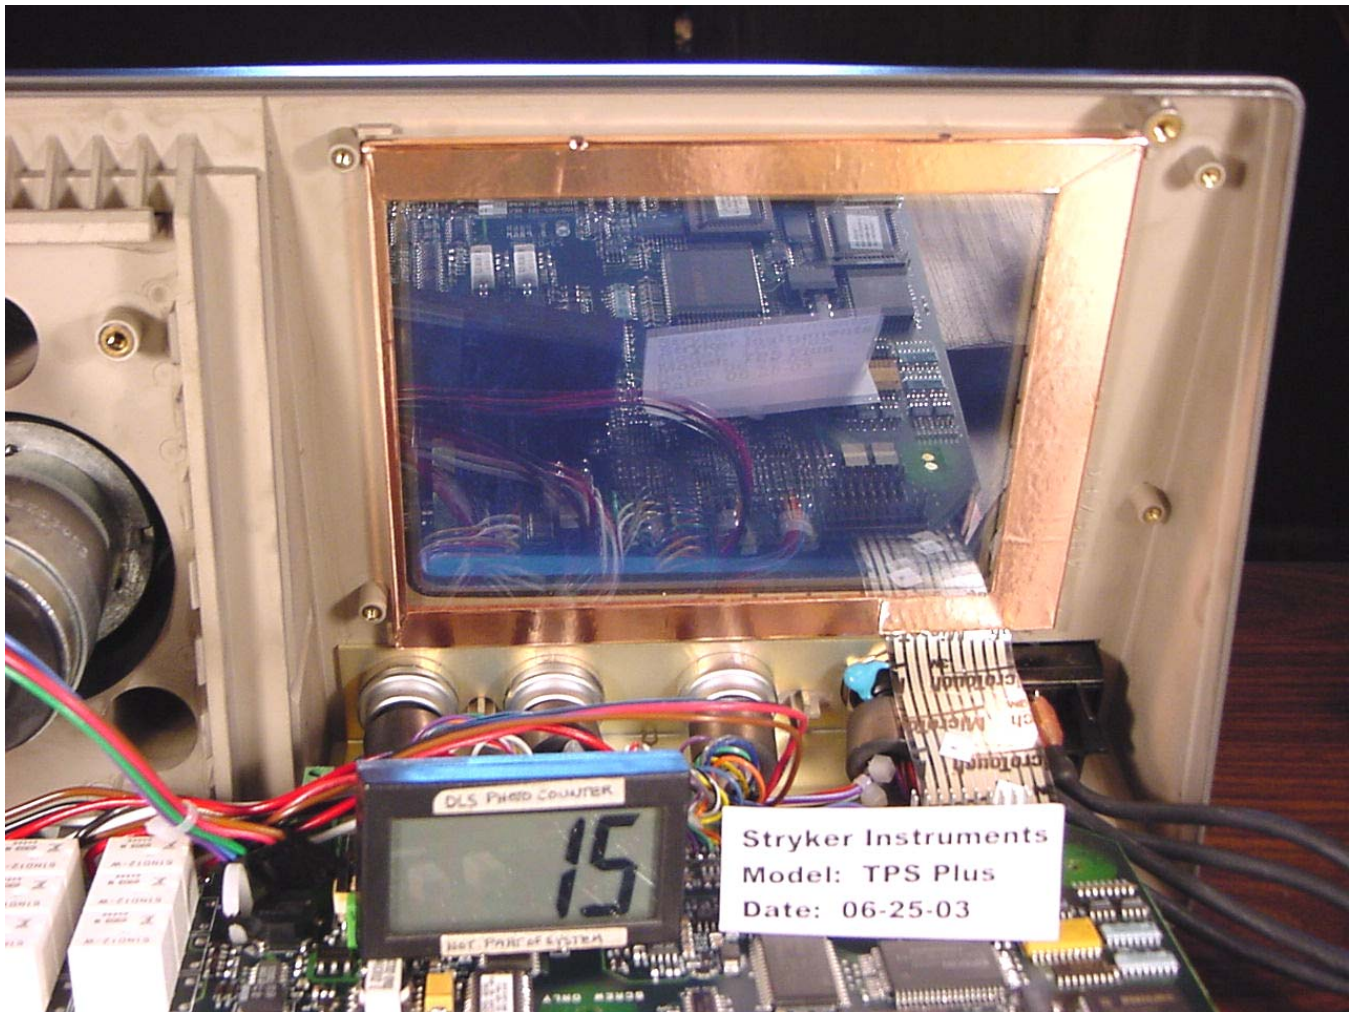

BACK COVER OF TPS IRRIGATION CONSOLE REMOVED

INSIDE OF BACK COVER

TOP CIRCUIT BOARD REMOVED

COMPONENT SIDE OF THE BOTTOM CIRCUIT BOARD

SOLDER SIDE OF THE BOTTOM CIRCUIT BOARD

COMPONENT SIDE OF THE PUMP MOTOR CONTROL BOARD

SOLDER SIDE OF THE PUMP MOTOR CONTROL BOARD

REAR SIDE OF DISPLAY ASSEMBLY

DISPLAY ASSEMBLY REMOVED

COMPONENT SIDE OF THE TOP CIRCUIT BOARD

SOLDER SIDE OF THE TOP CIRCUIT BOARD

CORCOM 6ED4C LINE FILTER

INSIDE BOTTOM OF CHASSIS WITH COUNTER WEIGHT REMOVED