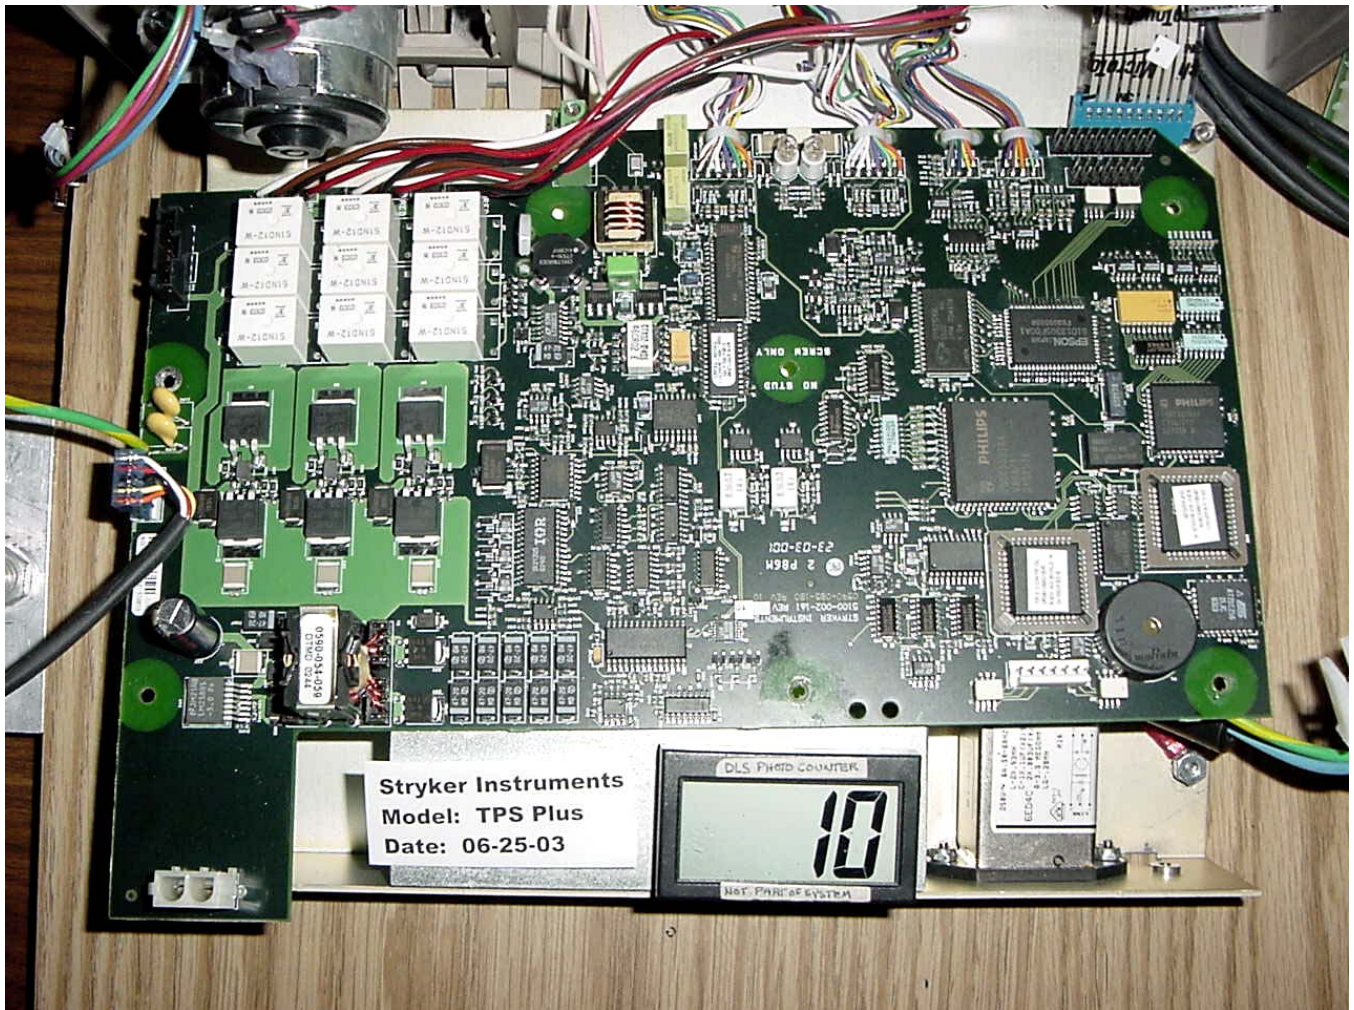

BACK COVER OF TPS IRRIGATION CONSOLE REMOVED

INSIDE OF BACK COVER

TOP CIRCUIT BOARD REMOVED

COMPONENT SIDE OF THE BOTTOM CIRCUIT BOARD

SOLDER SIDE OF THE BOTTOM CIRCUIT BOARD

COMPONENT SIDE OF THE PUMP MOTOR CONTROL BOARD

SOLDER SIDE OF THE PUMP MOTOR CONTROL BOARD

REAR SIDE OF DISPLAY ASSEMBLY

DISPLAY ASSEMBLY REMOVED

COMPONENT SIDE OF THE TOP CIRCUIT BOARD

SOLDER SIDE OF THE TOP CIRCUIT BOARD

CORCOM 6ED4C LINE FILTER

INSIDE BOTTOM OF CHASSIS WITH COUNTER WEIGHT REMOVED