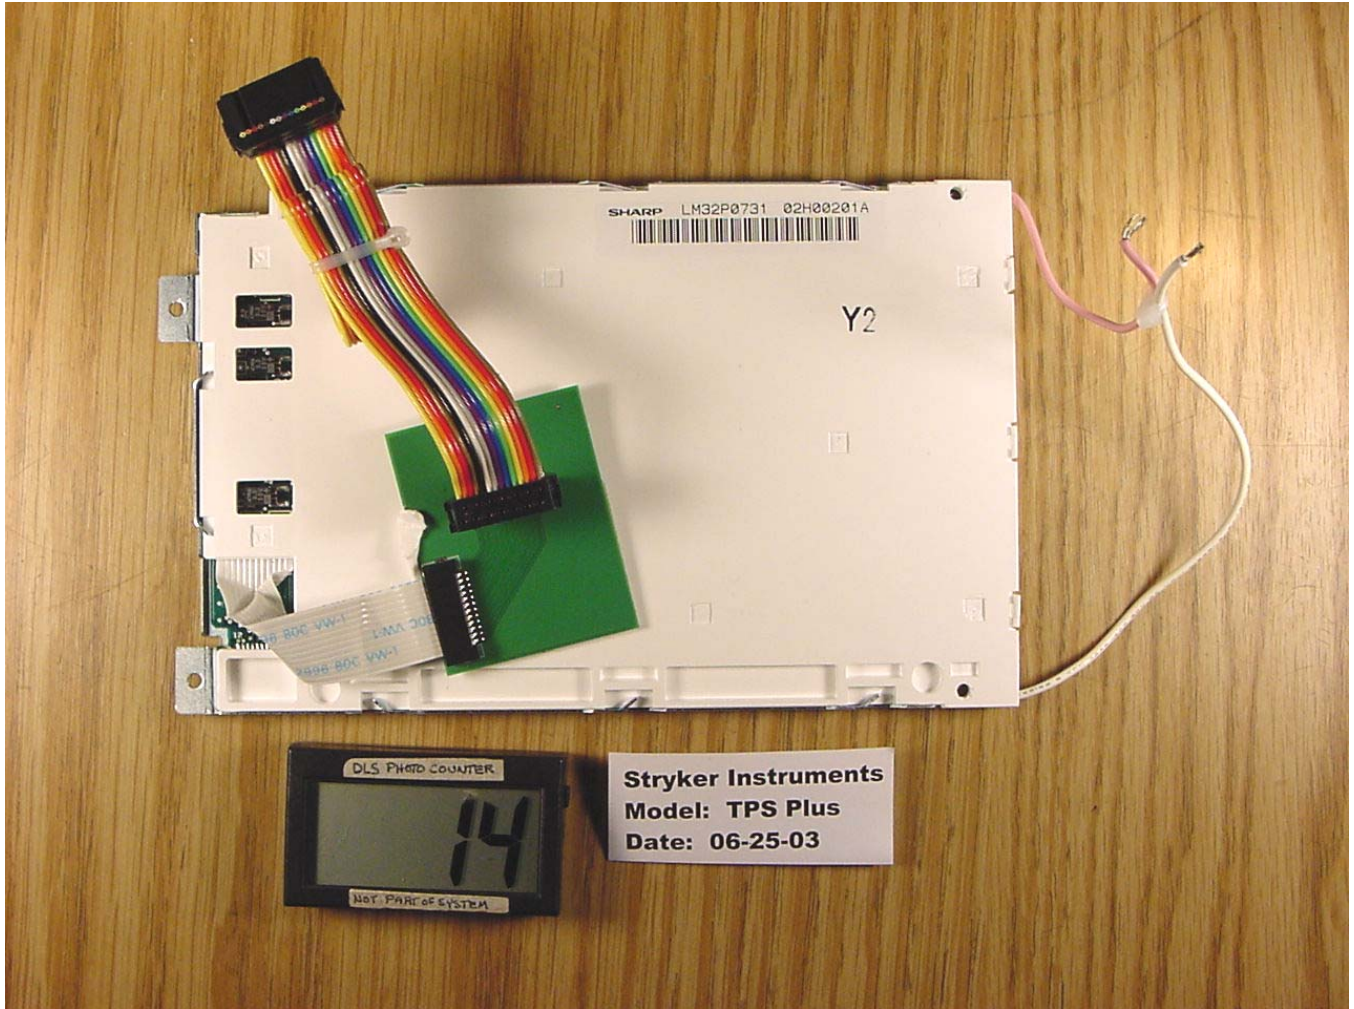

BACK COVER OF TPS IRRIGATION CONSOLE REMOVED

INSIDE OF BACK COVER

TOP CIRCUIT BOARD REMOVED

COMPONENT SIDE OF THE BOTTOM CIRCUIT BOARD

SOLDER SIDE OF THE BOTTOM CIRCUIT BOARD

COMPONENT SIDE OF THE PUMP MOTOR CONTROL BOARD

SOLDER SIDE OF THE PUMP MOTOR CONTROL BOARD

REAR SIDE OF DISPLAY ASSEMBLY

DISPLAY ASSEMBLY REMOVED

COMPONENT SIDE OF THE TOP CIRCUIT BOARD

SOLDER SIDE OF THE TOP CIRCUIT BOARD

CORCOM 6ED4C LINE FILTER

INSIDE BOTTOM OF CHASSIS WITH COUNTER WEIGHT REMOVED