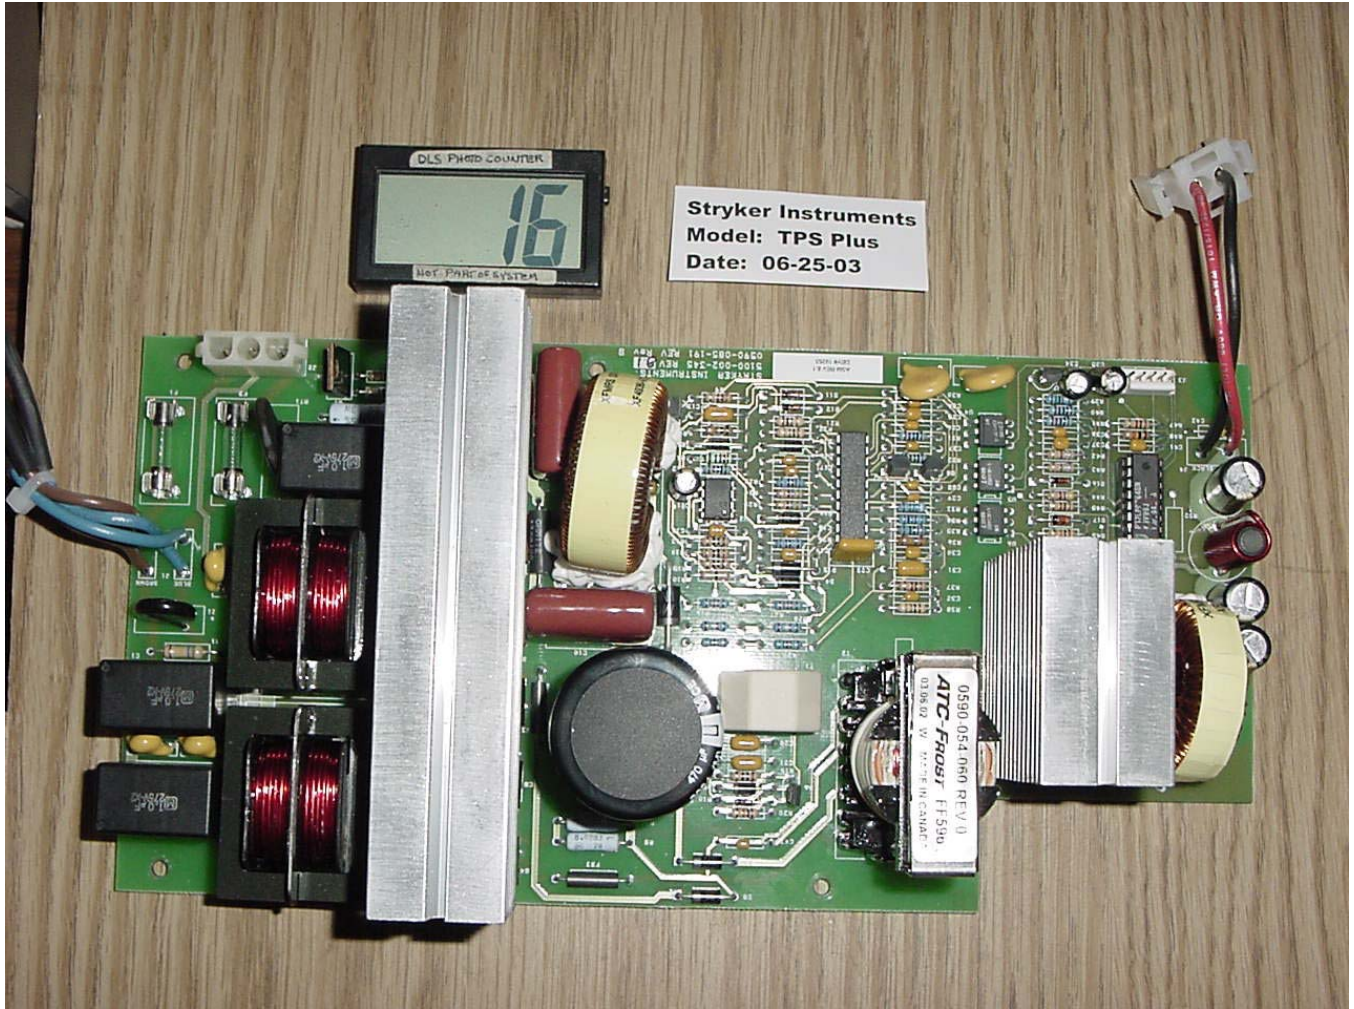

BACK COVER OF TPS IRRIGATION CONSOLE REMOVED

INSIDE OF BACK COVER

TOP CIRCUIT BOARD REMOVED

COMPONENT SIDE OF THE BOTTOM CIRCUIT BOARD

SOLDER SIDE OF THE BOTTOM CIRCUIT BOARD

COMPONENT SIDE OF THE PUMP MOTOR CONTROL BOARD

SOLDER SIDE OF THE PUMP MOTOR CONTROL BOARD

REAR SIDE OF DISPLAY ASSEMBLY

DISPLAY ASSEMBLY REMOVED

COMPONENT SIDE OF THE TOP CIRCUIT BOARD

SOLDER SIDE OF THE TOP CIRCUIT BOARD

CORCOM 6ED4C LINE FILTER

INSIDE BOTTOM OF CHASSIS WITH COUNTER WEIGHT REMOVED