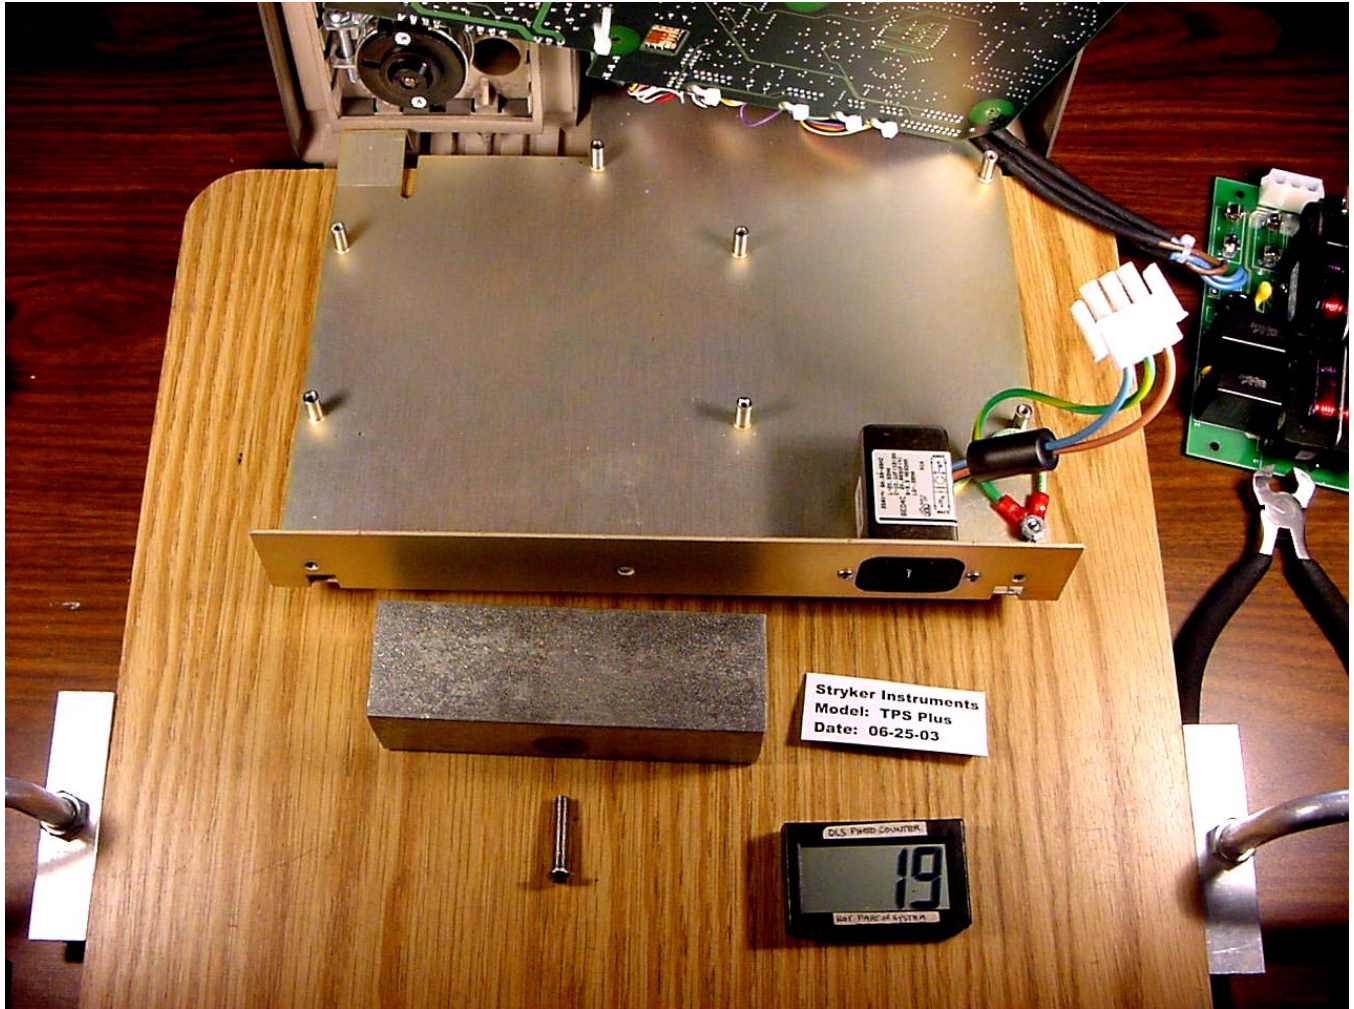

BACK COVER OF TPS IRRIGATION CONSOLE REMOVED

INSIDE OF BACK COVER

TOP CIRCUIT BOARD REMOVED

COMPONENT SIDE OF THE BOTTOM CIRCUIT BOARD

SOLDER SIDE OF THE BOTTOM CIRCUIT BOARD

COMPONENT SIDE OF THE PUMP MOTOR CONTROL BOARD

SOLDER SIDE OF THE PUMP MOTOR CONTROL BOARD

REAR SIDE OF DISPLAY ASSEMBLY

DISPLAY ASSEMBLY REMOVED

COMPONENT SIDE OF THE TOP CIRCUIT BOARD

SOLDER SIDE OF THE TOP CIRCUIT BOARD

CORCOM 6ED4C LINE FILTER

INSIDE BOTTOM OF CHASSIS WITH COUNTER WEIGHT REMOVED