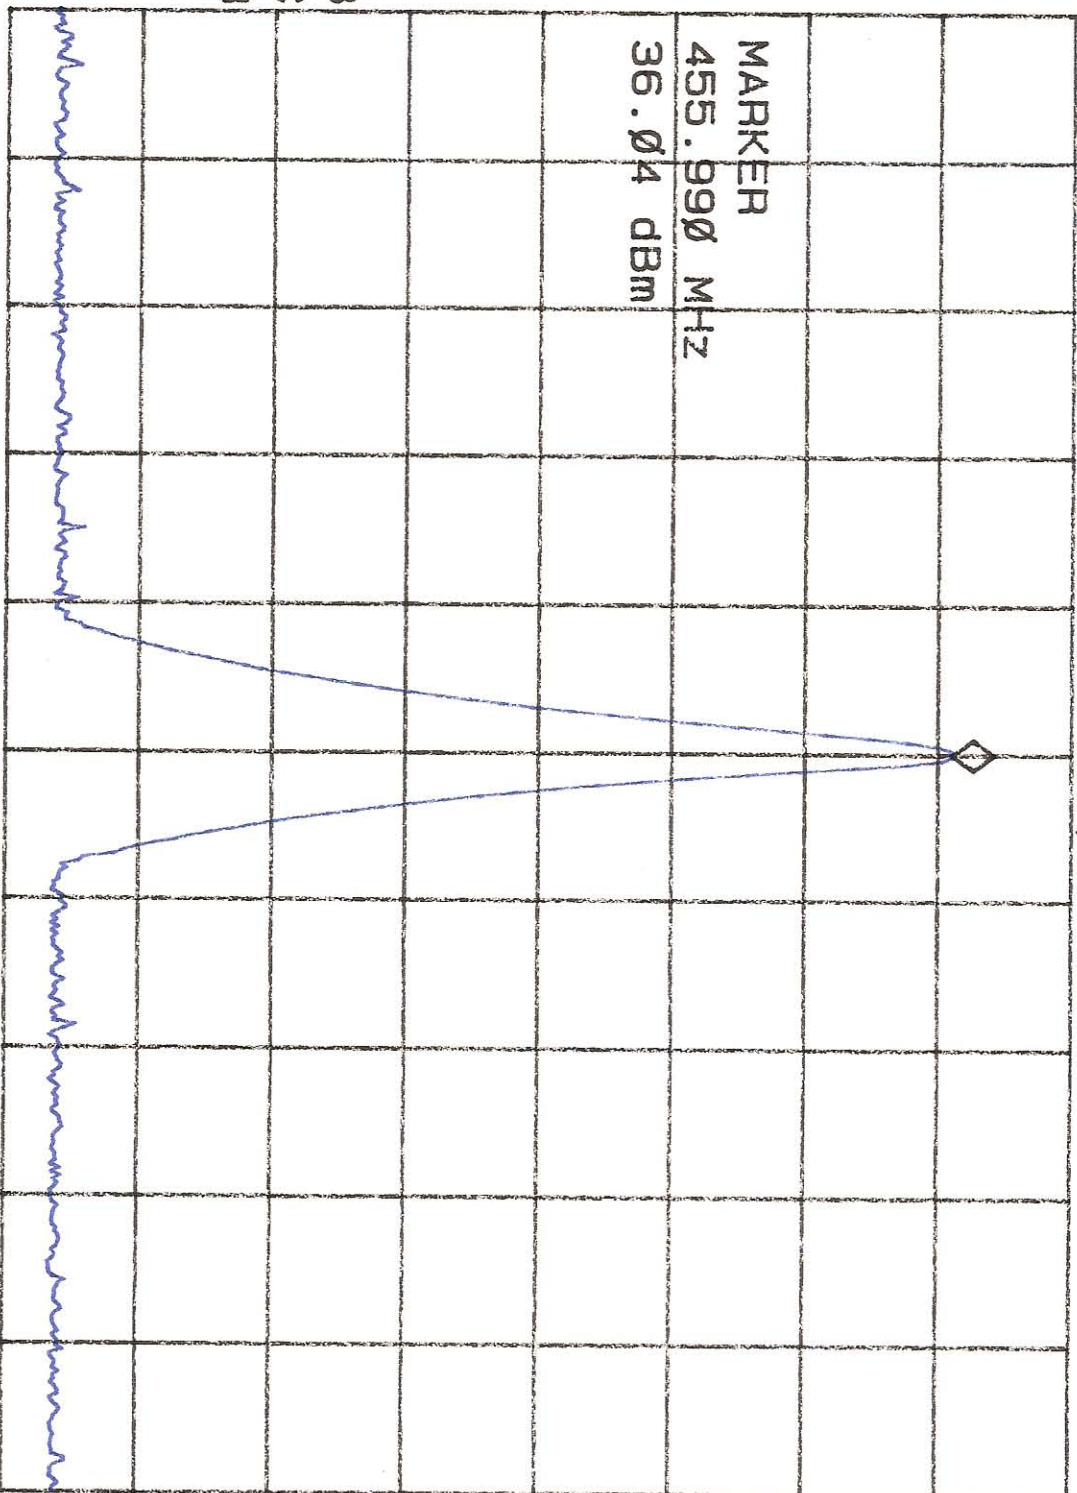

06:53:53 10 MAY 2018

MKR 455.990 MHz

REF 45.0 dBm AT 60 dB Channel 1 low 36.04 dBm

PEAK

LOG

10

dB/

CENTER 455.990 MHz RES BW 10 KHZ

PX-666(1) 0 VBW 10 KHZ

SPAN 1.000 MHz SWP 30.0 msec

MA SB
SC FC
CORR

CLEAR
WRITE A

MAX
HOLD A

VIEW A

BLANK A

Trace
A B C

More
1 of 4

06:59:23 10 MAY 2018

MKR 459.728 MHz

REF 45.0 dBm AT 60 dB channel & med. 35.92 dBm

PEAK

LOG

10

dB/

MARKER
459.728 MHz
35.92 dBm

CENTER 459.728 MHz
RES BW 10 KHZ

PX-666 (1) 8
VBW 10 KHZ

SPAN 1.000 MHz
SWP 30.0 msec

CLEAR
WRITE A

MAX
HOLD A

VIEW A

BLANK A