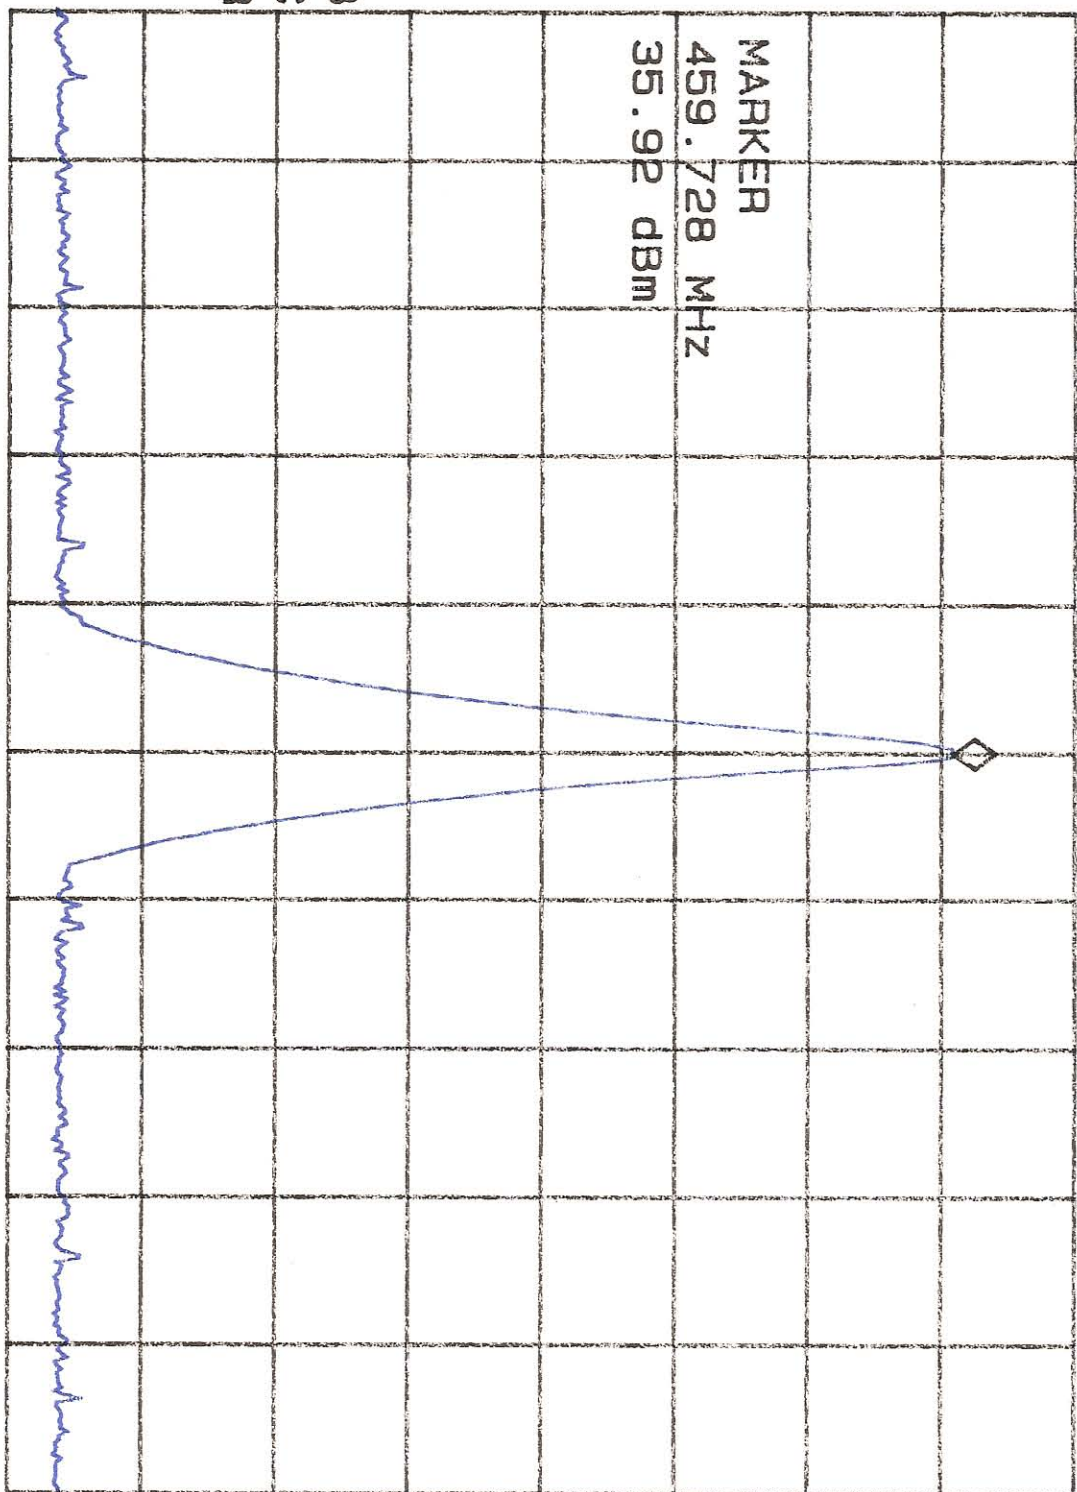

PX-666(1) 0 VBW 10 KHZ

SPAN 1.000 MHz SWP 30.0 msec

MA SB
SC FC
CORR

CLEAR
WRITE A

MAX
HOLD A

VIEW A

BLANK A

Trace
A B C

More
1 of 4

06:59:23 10 MAY 2018

MKR 459.728 MHz

REF 45.0 dBm AT 60 dB channel & med. 35.92 dBm

PEAK

LOG

10

dB/

MARKER
459.728 MHz
35.92 dBm

CENTER 459.728 MHz
RES BW 10 KHZ

PX-666 (1) 8
VBW 10 KHZ

SPAN 1.000 MHz
SWP 30.0 msec

CLEAR
WRITE A

MAX
HOLD A

VIEW A

BLANK A