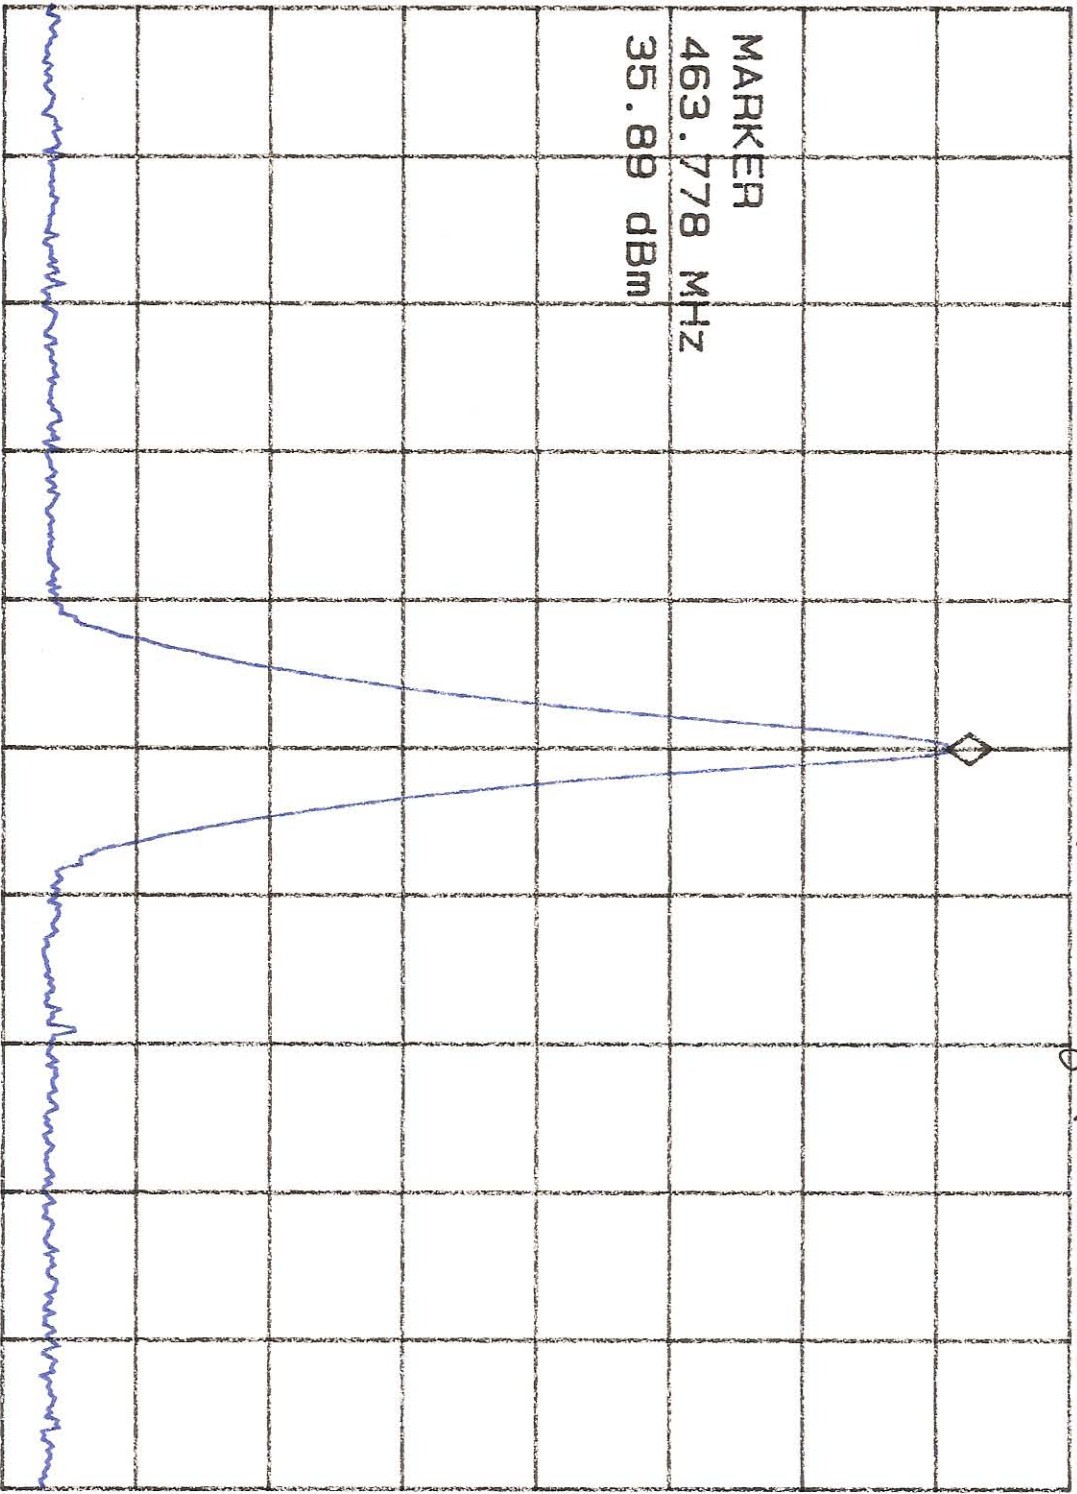

07:02:33 10 MAY 2018

MKR 463.778 MHz

REF 45.0 dBm

AT 60 dB

channel 15 high

35.89 dBm

PEAK

LOG

10

dB/

CENTER 463.778 MHz
RES BW 10 KHZ

VBW 10 KHZ
PX-666 (1) B

SPAN 1.000 MHz
SWP 30.0 msec

CLEAR
WRITE A

MAX
HOLD A

VIEW A

BLANK A

Trace
A B C

More
1 of 4

MA SB
SC FC
CORR