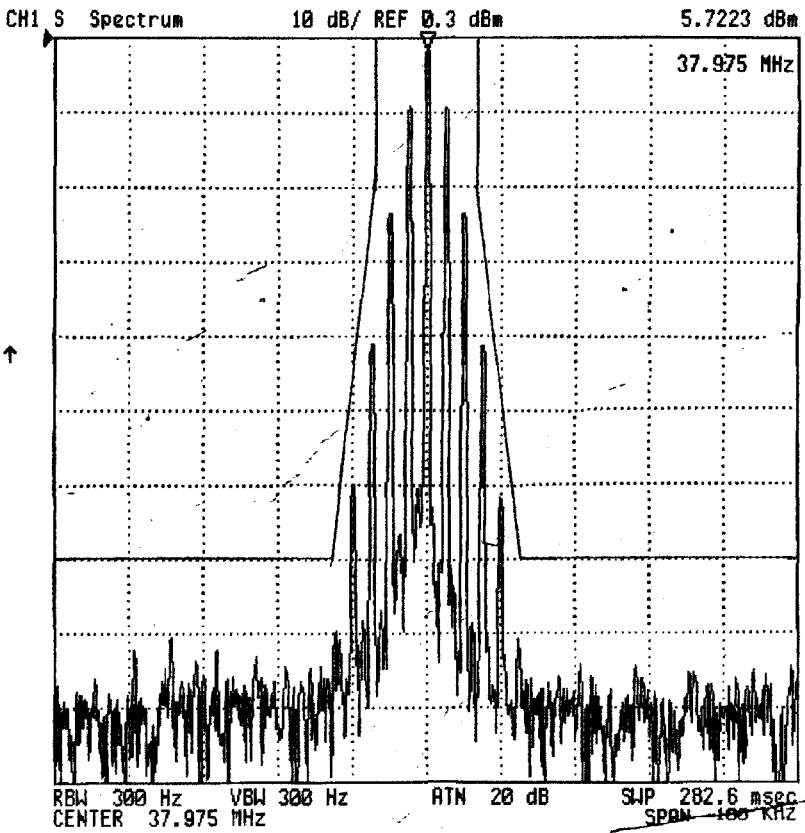

Occupied Bandwidth

(2500Hz Audio Modulation Only)

No.02

Channel Spacing 12.5kHz

Frequency 37.975MHz