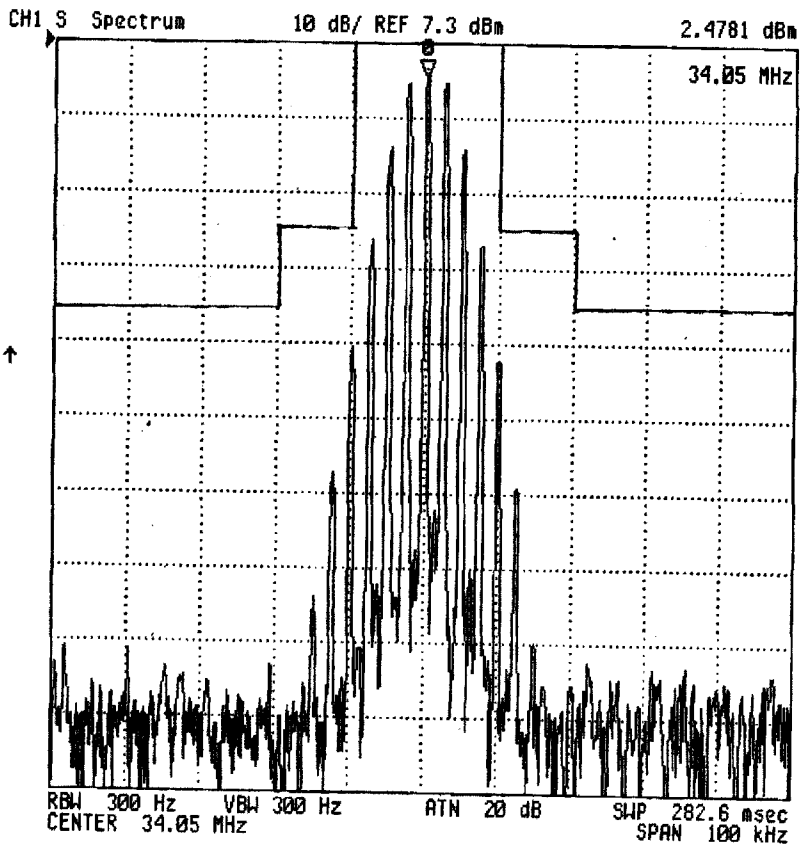

Occupied Bandwidth

(2500Hz Audio Modulation Only)

No.02

Channel Spacing 25kHz

Frequency 34.050MHz