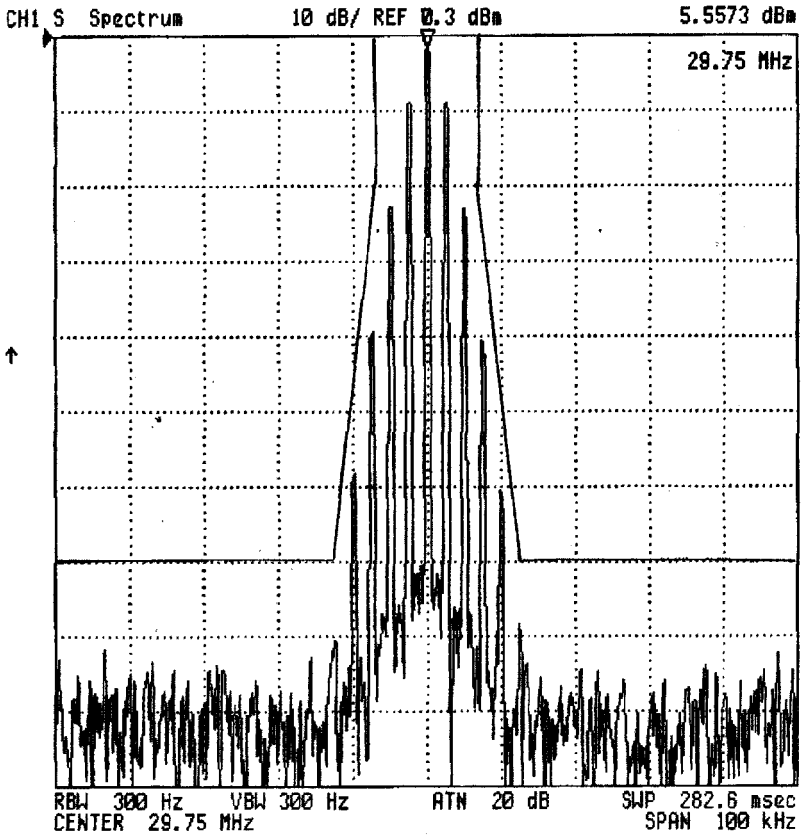

**Occupied Bandwidth**  
(2500Hz Audio Modulation Only)

No.02

Channel Spacing 12.5kHz

Frequency 29.750MHz