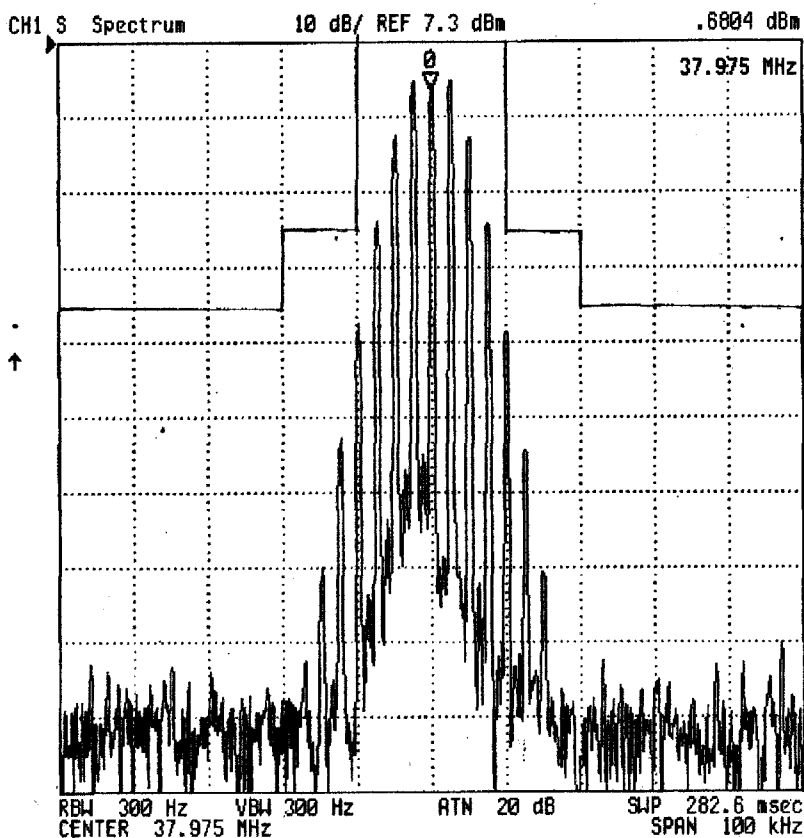

Occupied Bandwidth

(2500Hz Audio Modulation Only)

No.02

Channel Spacing 25kHz

Frequency 37.975MHz