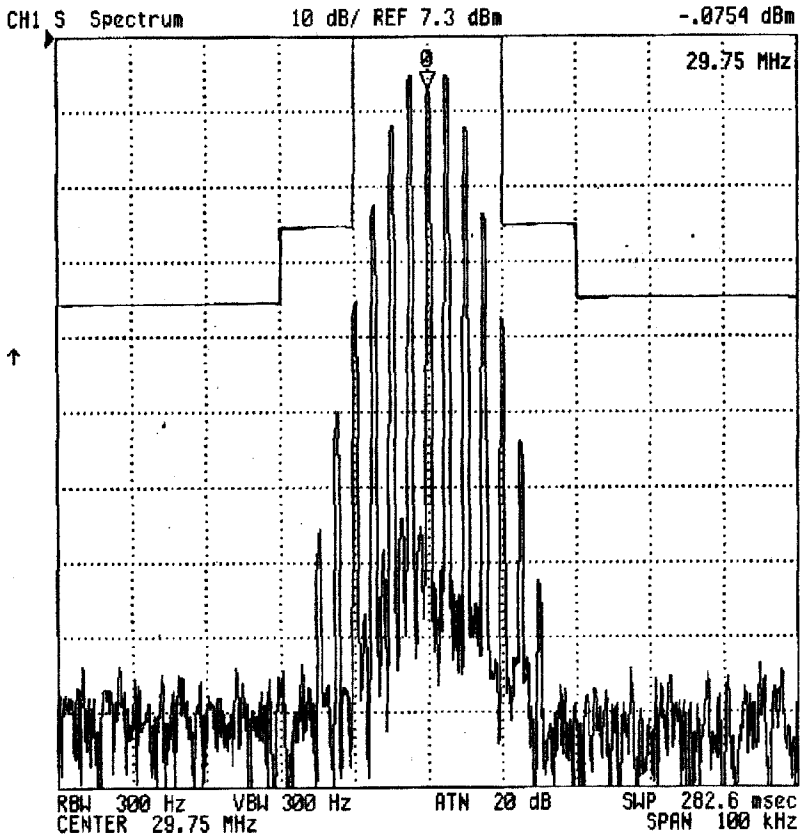

Occupied Bandwidth

(2500Hz Audio Modulation Only)

No.02

Channel Spacing 25kHz

Frequency 29.750MHz