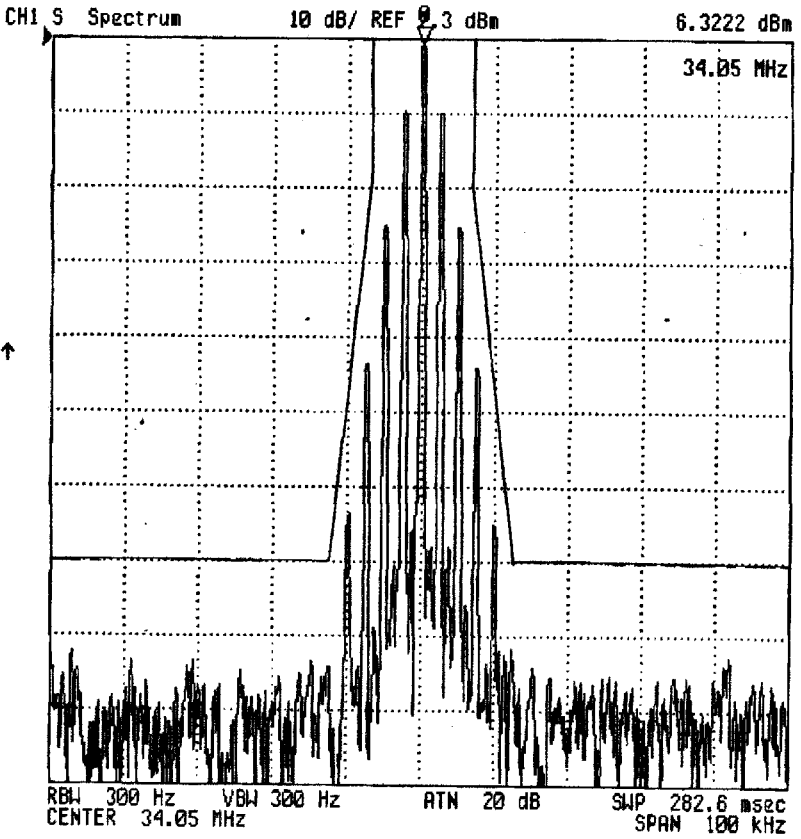

# Occupied Bandwidth

(2500Hz Audio Modulation Only)

No.02

Channel Spacing 25kHz

Frequency 37.975MHz

**Occupied Bandwidth**  
(2500Hz Audio Modulation Only)

No.02

Channel Spacing 12.5kHz