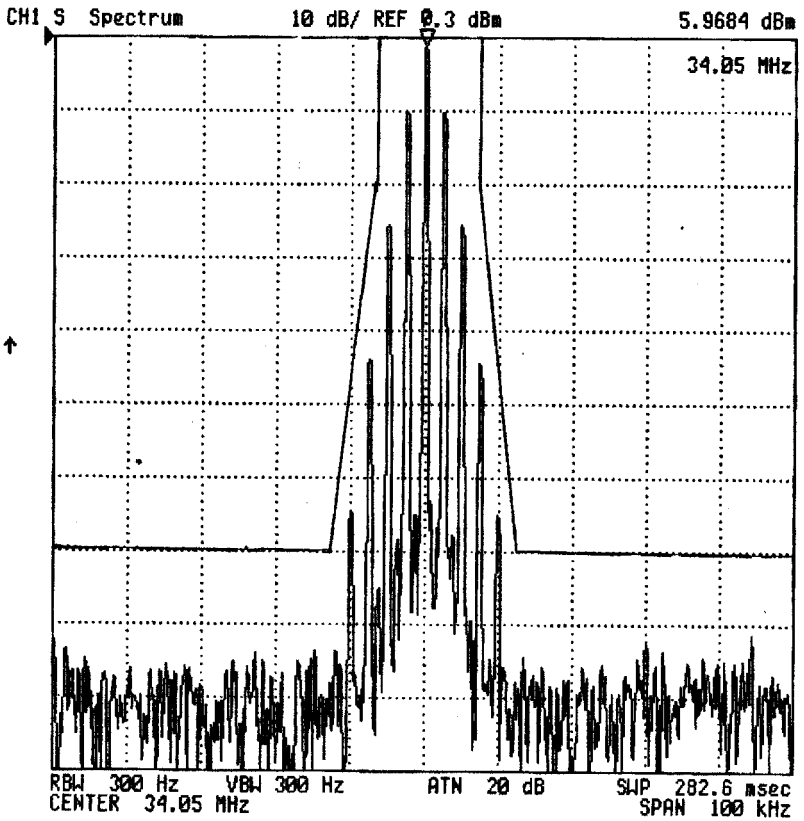

Occupied Bandwidth
(2500Hz Audio Modulation Only)

No.01

Channel Spacing 12.5kHz

Frequency 34.050MHz