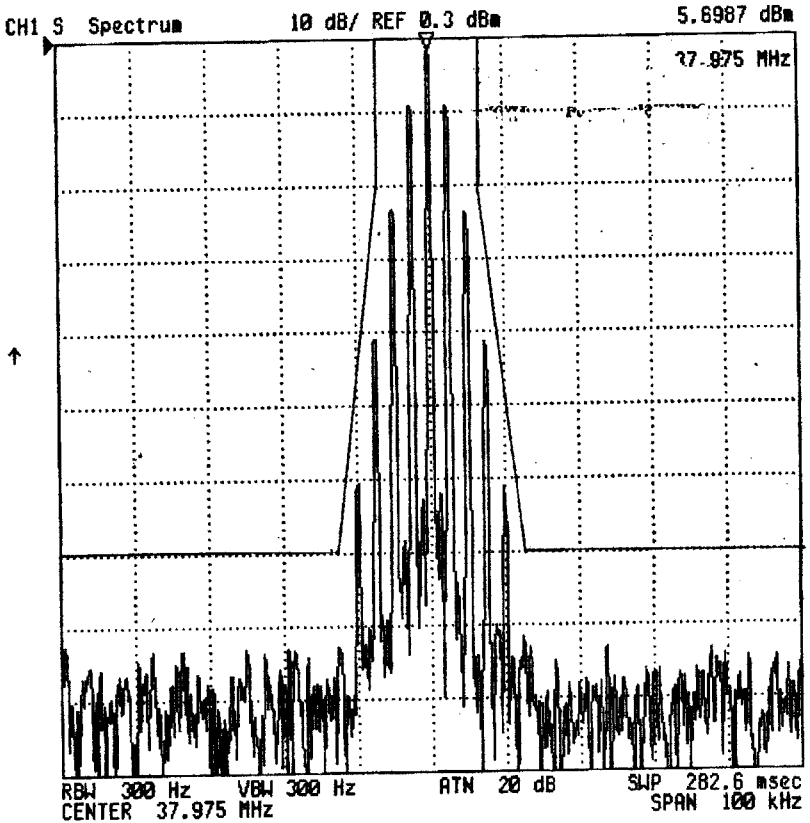

Occupied Bandwidth (2500Hz Audio Modulation Only)

No.01

Channel Spacing 12.5kHz

Frequency 37.975MHz