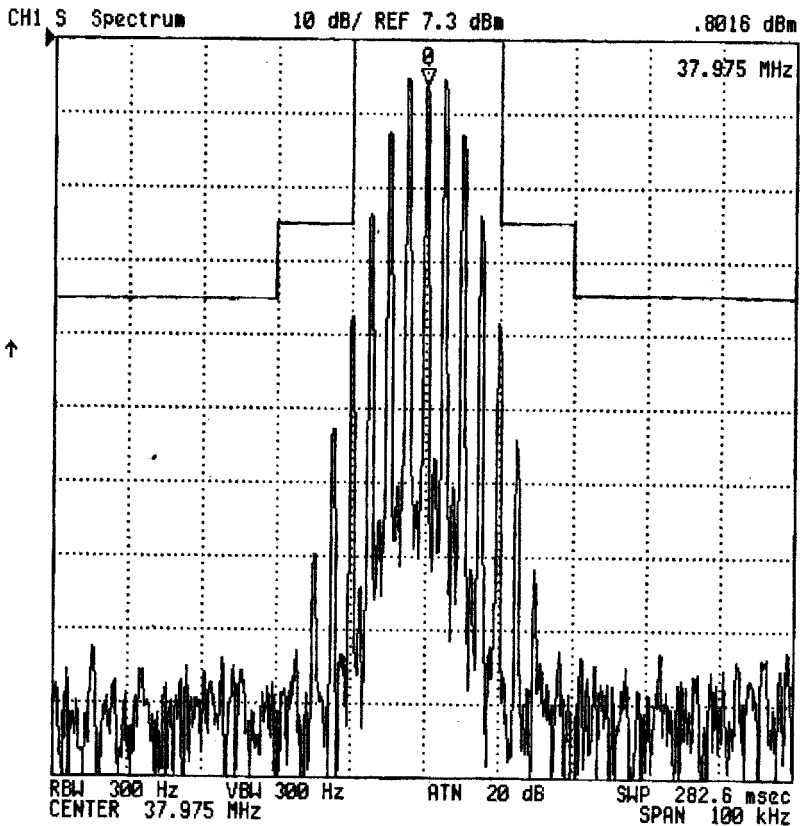

Occupied Bandwidth

(2500Hz Audio Modulation Only)

No.01

Channel Spacing 25kHz

Frequency 37.975MHz