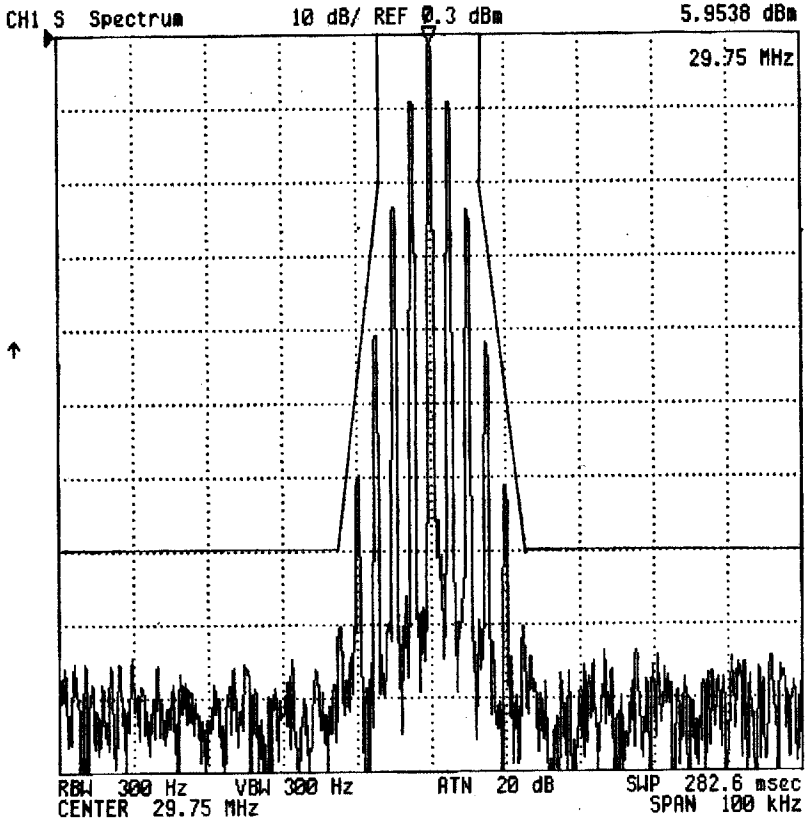

Occupied Bandwidth
(2500Hz Audio Modulation Only)

No.01

Channel Spacing 12.5kHz

Frequency 29.750MHz