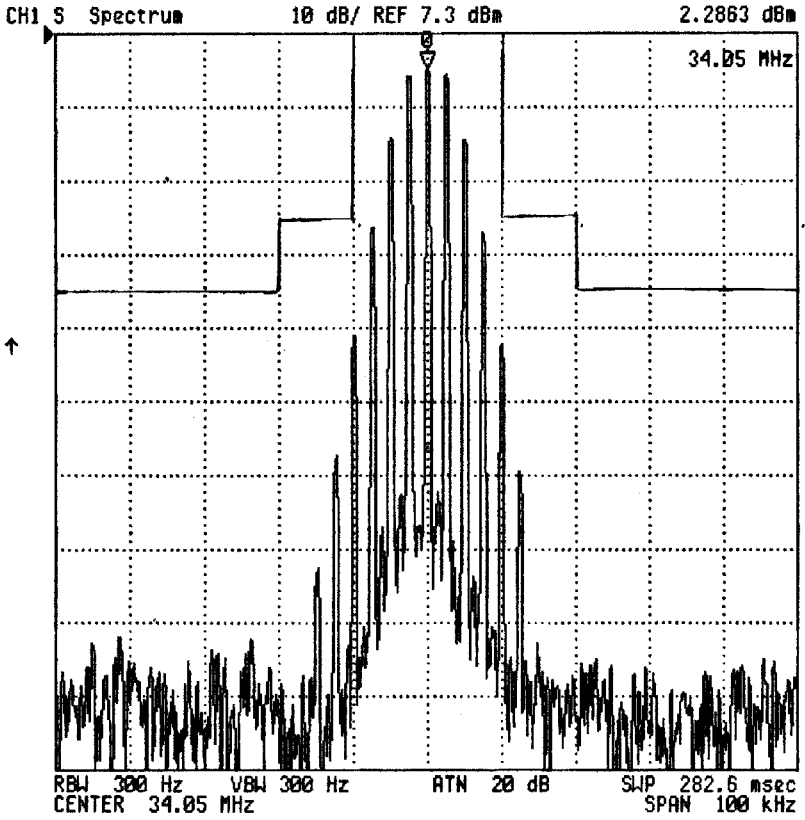

Occupied Bandwidth

(2500Hz Audio Modulation Only)

No.01

Channel Spacing 25kHz

Frequency 29.750MHz

Occupied Bandwidth
(2500Hz Audio Modulation Only)

No.01

Channel Spacing 12.5kHz

Frequency 29.750MHz

Occupied Bandwidth
(2500Hz Audio Modulation Only)

No.01

Channel Spacing 25kHz

Frequency 34.050MHz

Occupied Bandwidth
(2500Hz Audio Modulation Only)

No.01

Channel Spacing 12.5kHz

Channel Spacing 12.5kHz

Frequency 37.975MHz