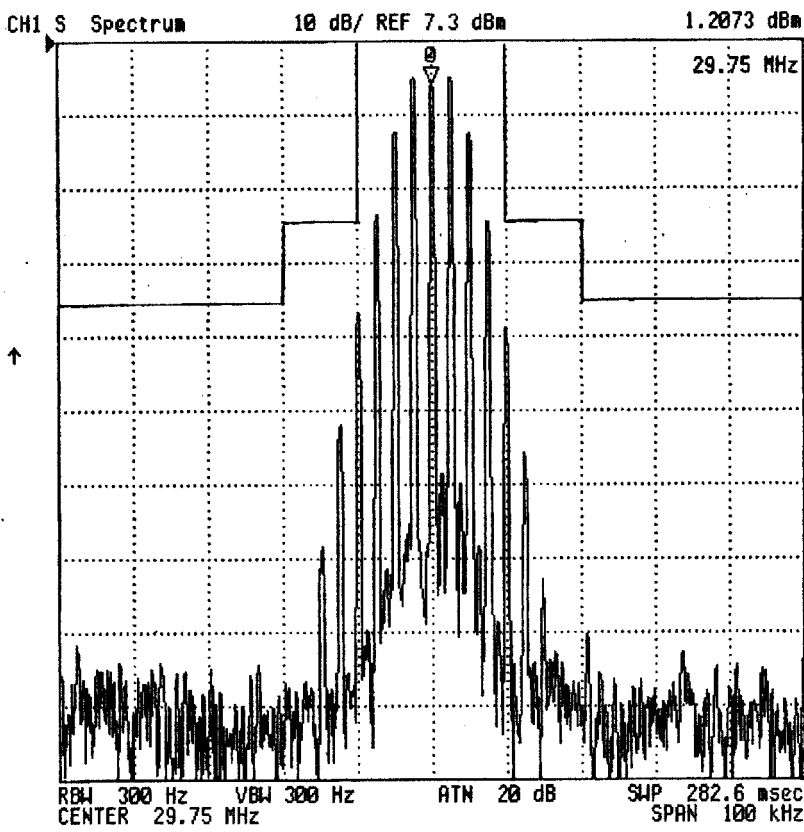

Occupied Bandwidth

(2500Hz Audio Modulation Only)

No.01

Channel Spacing 25kHz

Frequency 29.750MHz

Occupied Bandwidth
(2500Hz Audio Modulation Only)

No.01

Channel Spacing 12.5kHz

Frequency 29.750MHz

Occupied Bandwidth
(2500Hz Audio Modulation Only)

No.01

Channel Spacing 25kHz

Frequency 34.050MHz

Occupied Bandwidth
(2500Hz Audio Modulation Only)

No.01

Channel Spacing 12.5kHz

Channel Spacing 12.5kHz

Frequency 37.975MHz