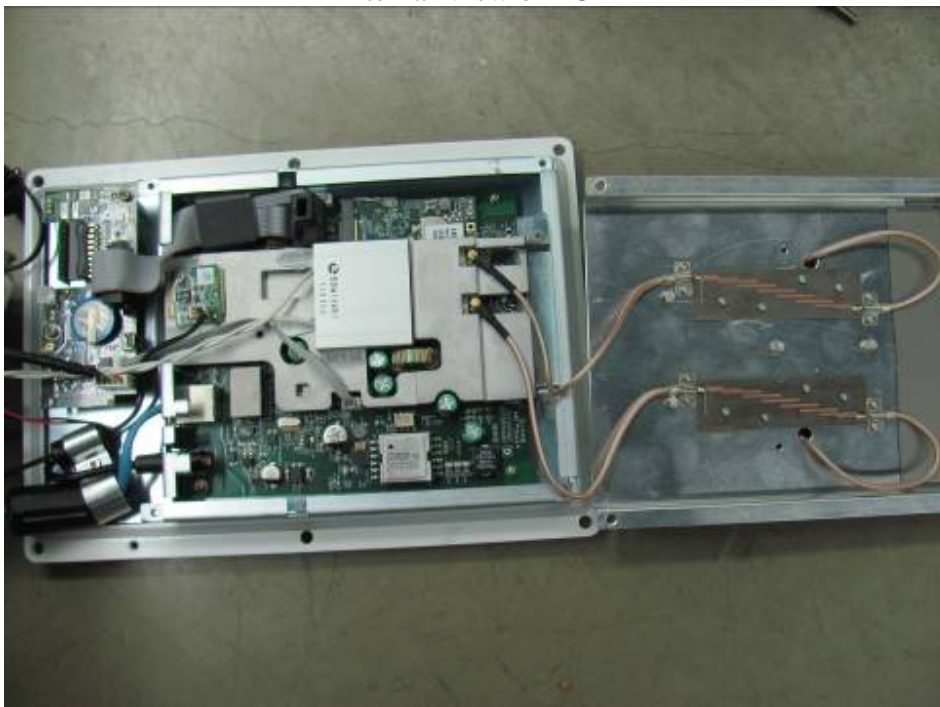

FCC ID: Q9DMST200
IC: 4675A- MST200

Internal Picture

RF module

FCC ID: Q9DMST200
IC: 4675A- MST200

Antenna

Internal View of EUT

Core in PD cable

Core in Ethernet cable

Core in
EXP cable

FCC ID: Q9DMST200
IC: 4675A- MST200