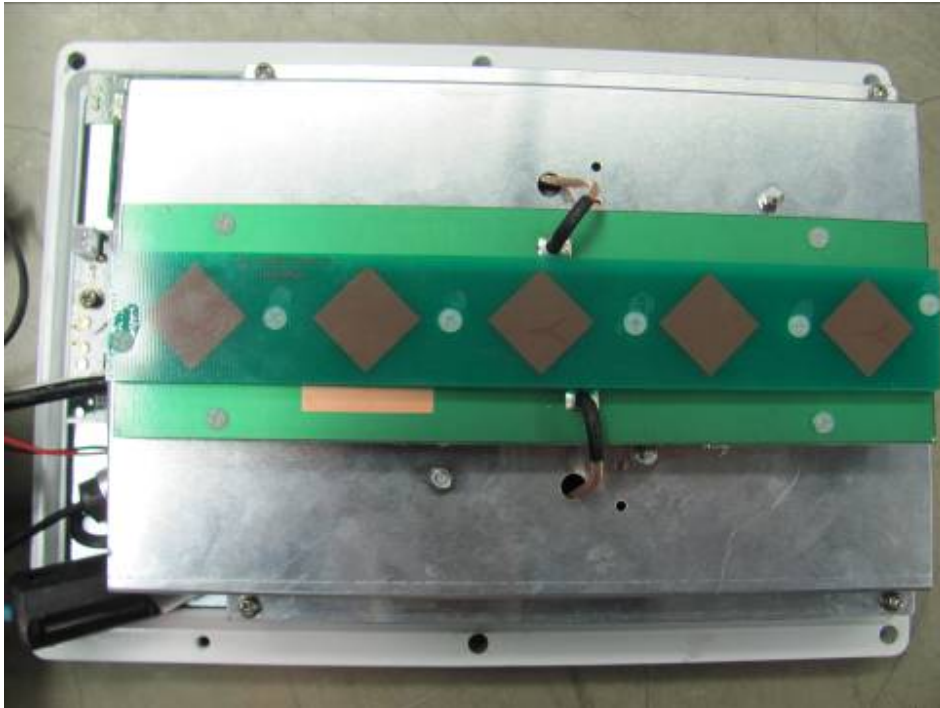

FCC ID: Q9DMST200
IC: 4675A- MST200

Internal Picture

RF module

FCC ID: Q9DMST200
IC: 4675A- MST200

Antenna

Internal View of EUT

Core in PD cable

Core in Ethernet cable

Core in
EXP cable

FCC ID: Q9DMST200
IC: 4675A- MST200