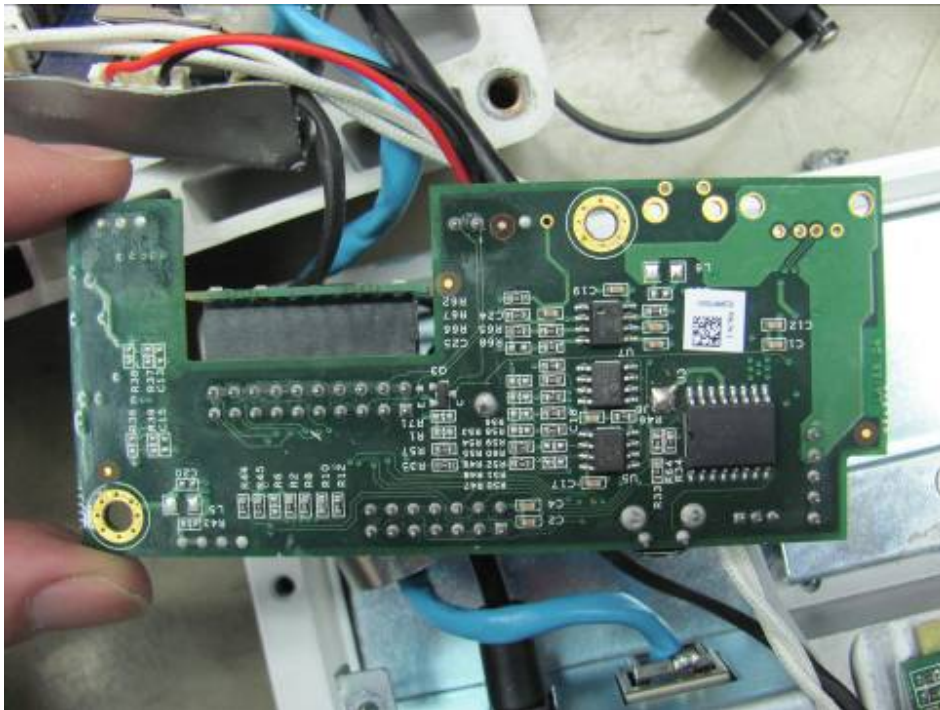

FCC ID: Q9DMST200
IC: 4675A- MST200

Internal Picture

RF module

FCC ID: Q9DMST200
IC: 4675A- MST200

Antenna

Internal View of EUT

Core in PD cable

Core in Ethernet cable

Core in
EXP cable

FCC ID: Q9DMST200
IC: 4675A- MST200