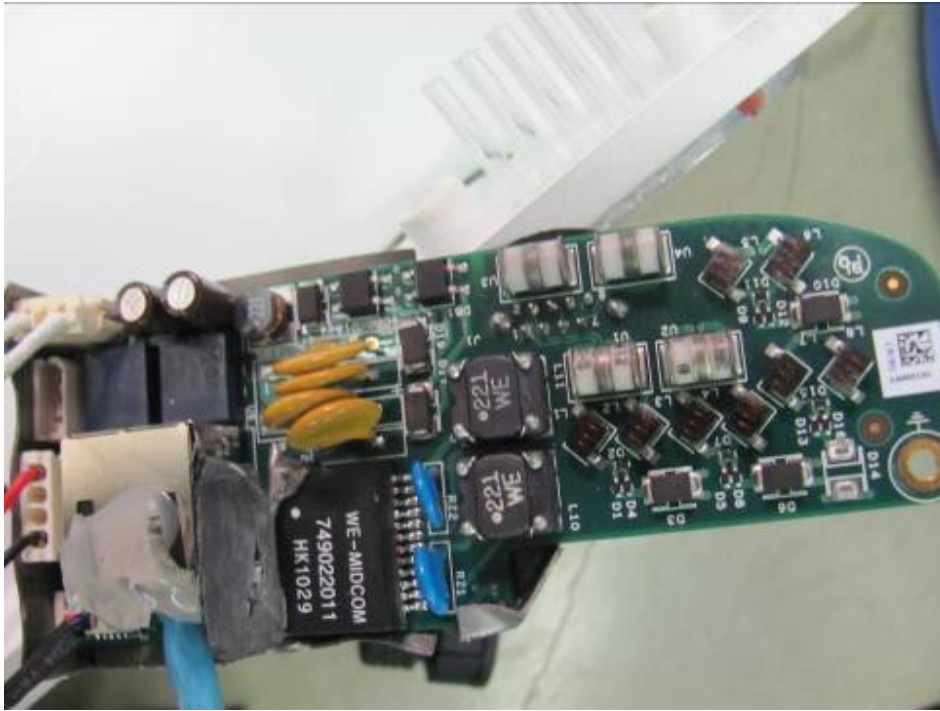

FCC ID: Q9DMST200
IC: 4675A- MST200

Internal Picture

RF module

FCC ID: Q9DMST200
IC: 4675A- MST200

Antenna

Internal View of EUT

Core in PD cable

Core in Ethernet cable

Core in
EXP cable

FCC ID: Q9DMST200
IC: 4675A- MST200