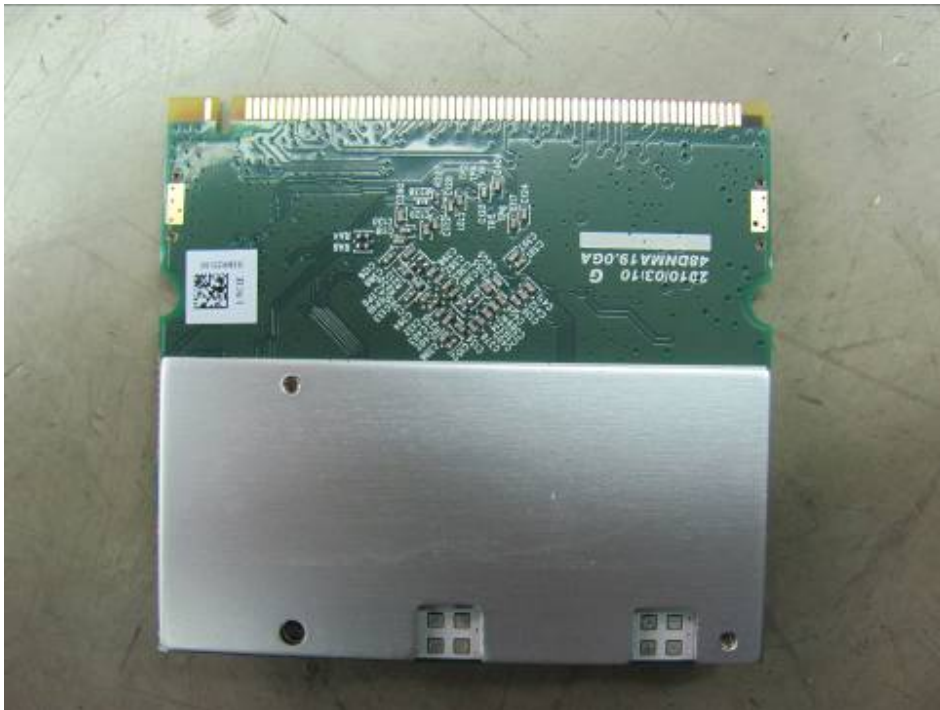

FCC ID: Q9DMST200
IC: 4675A- MST200

Internal Picture

RF module

FCC ID: Q9DMST200
IC: 4675A- MST200

Antenna

Internal View of EUT

Core in PD cable

Core in Ethernet cable

Core in
EXP cable

FCC ID: Q9DMST200
IC: 4675A- MST200