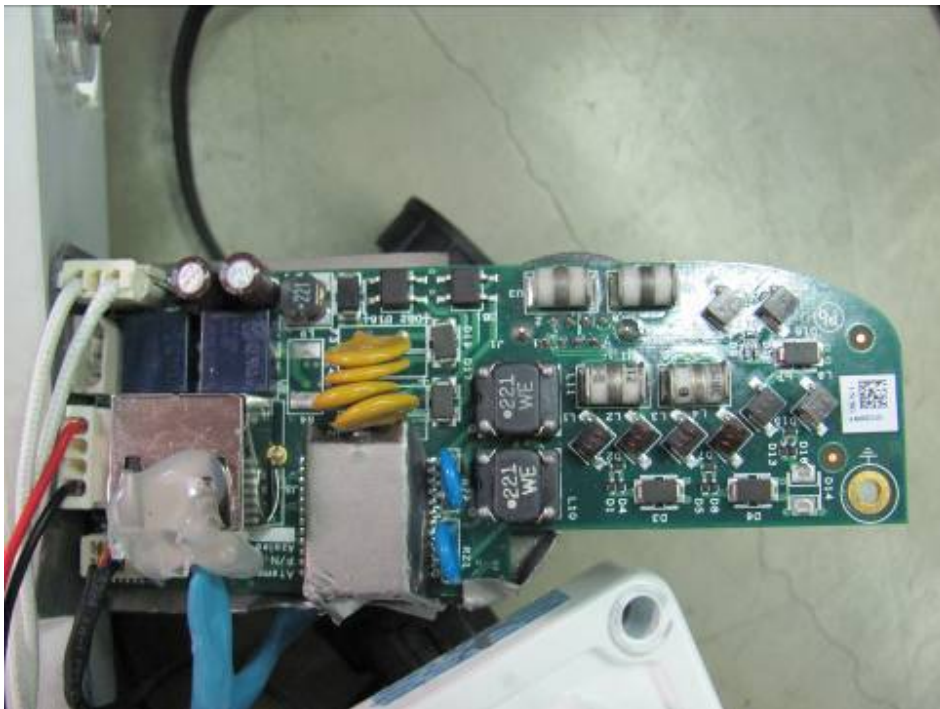

FCC ID: Q9DMST200
IC: 4675A- MST200

Internal Picture

RF module

FCC ID: Q9DMST200
IC: 4675A- MST200

Antenna

Internal View of EUT

Core in PD cable

Core in Ethernet cable

Core in
EXP cable

FCC ID: Q9DMST200
IC: 4675A- MST200