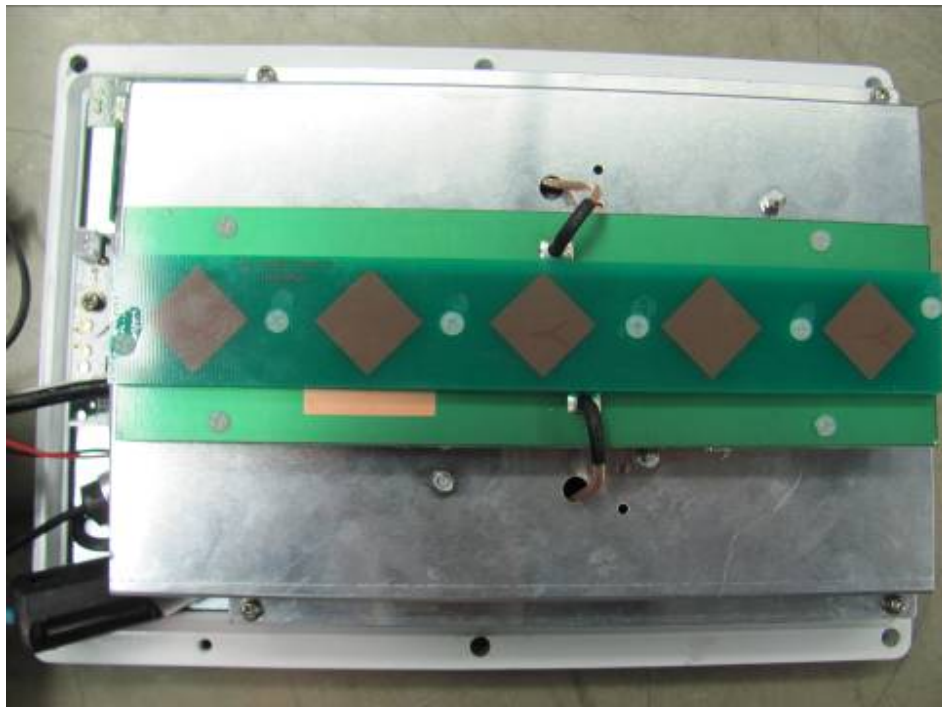

FCC ID: Q9DMST200
IC: 4675A- MST200

Internal Picture

RF module

FCC ID: Q9DMST200
IC: 4675A- MST200

Antenna

Internal View of EUT

Core in PD cable

Core in Ethernet cable

Core in
EXP cable

FCC ID: Q9DMST200
IC: 4675A- MST200