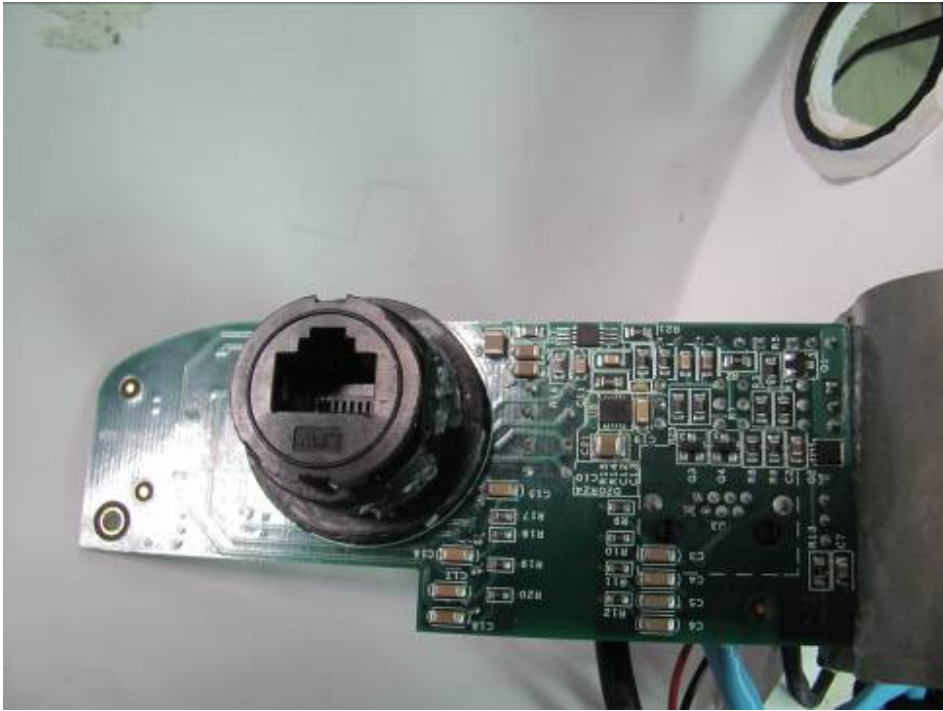

FCC ID: Q9DMST200
IC: 4675A- MST200

Internal Picture

RF module

FCC ID: Q9DMST200
IC: 4675A- MST200

Antenna

Internal View of EUT

Core in PD cable

Core in Ethernet cable

Core in
EXP cable

FCC ID: Q9DMST200
IC: 4675A- MST200