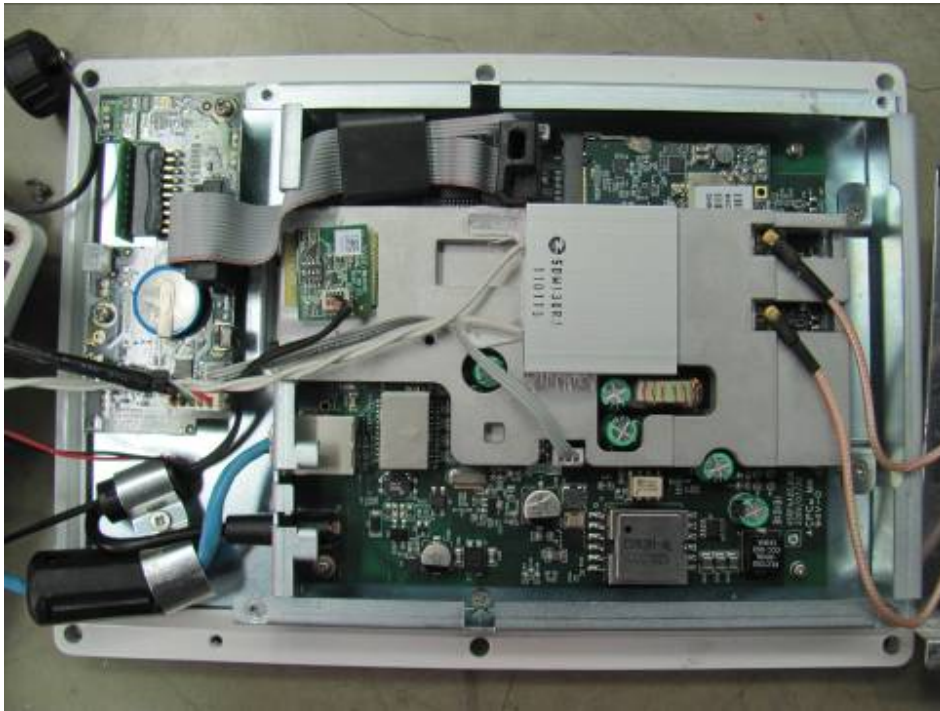

FCC ID: Q9DMST200
IC: 4675A- MST200

Internal Picture

RF module

FCC ID: Q9DMST200
IC: 4675A- MST200

Antenna

Internal View of EUT

Core in PD cable

Core in Ethernet cable

Core in
EXP cable

FCC ID: Q9DMST200
IC: 4675A- MST200