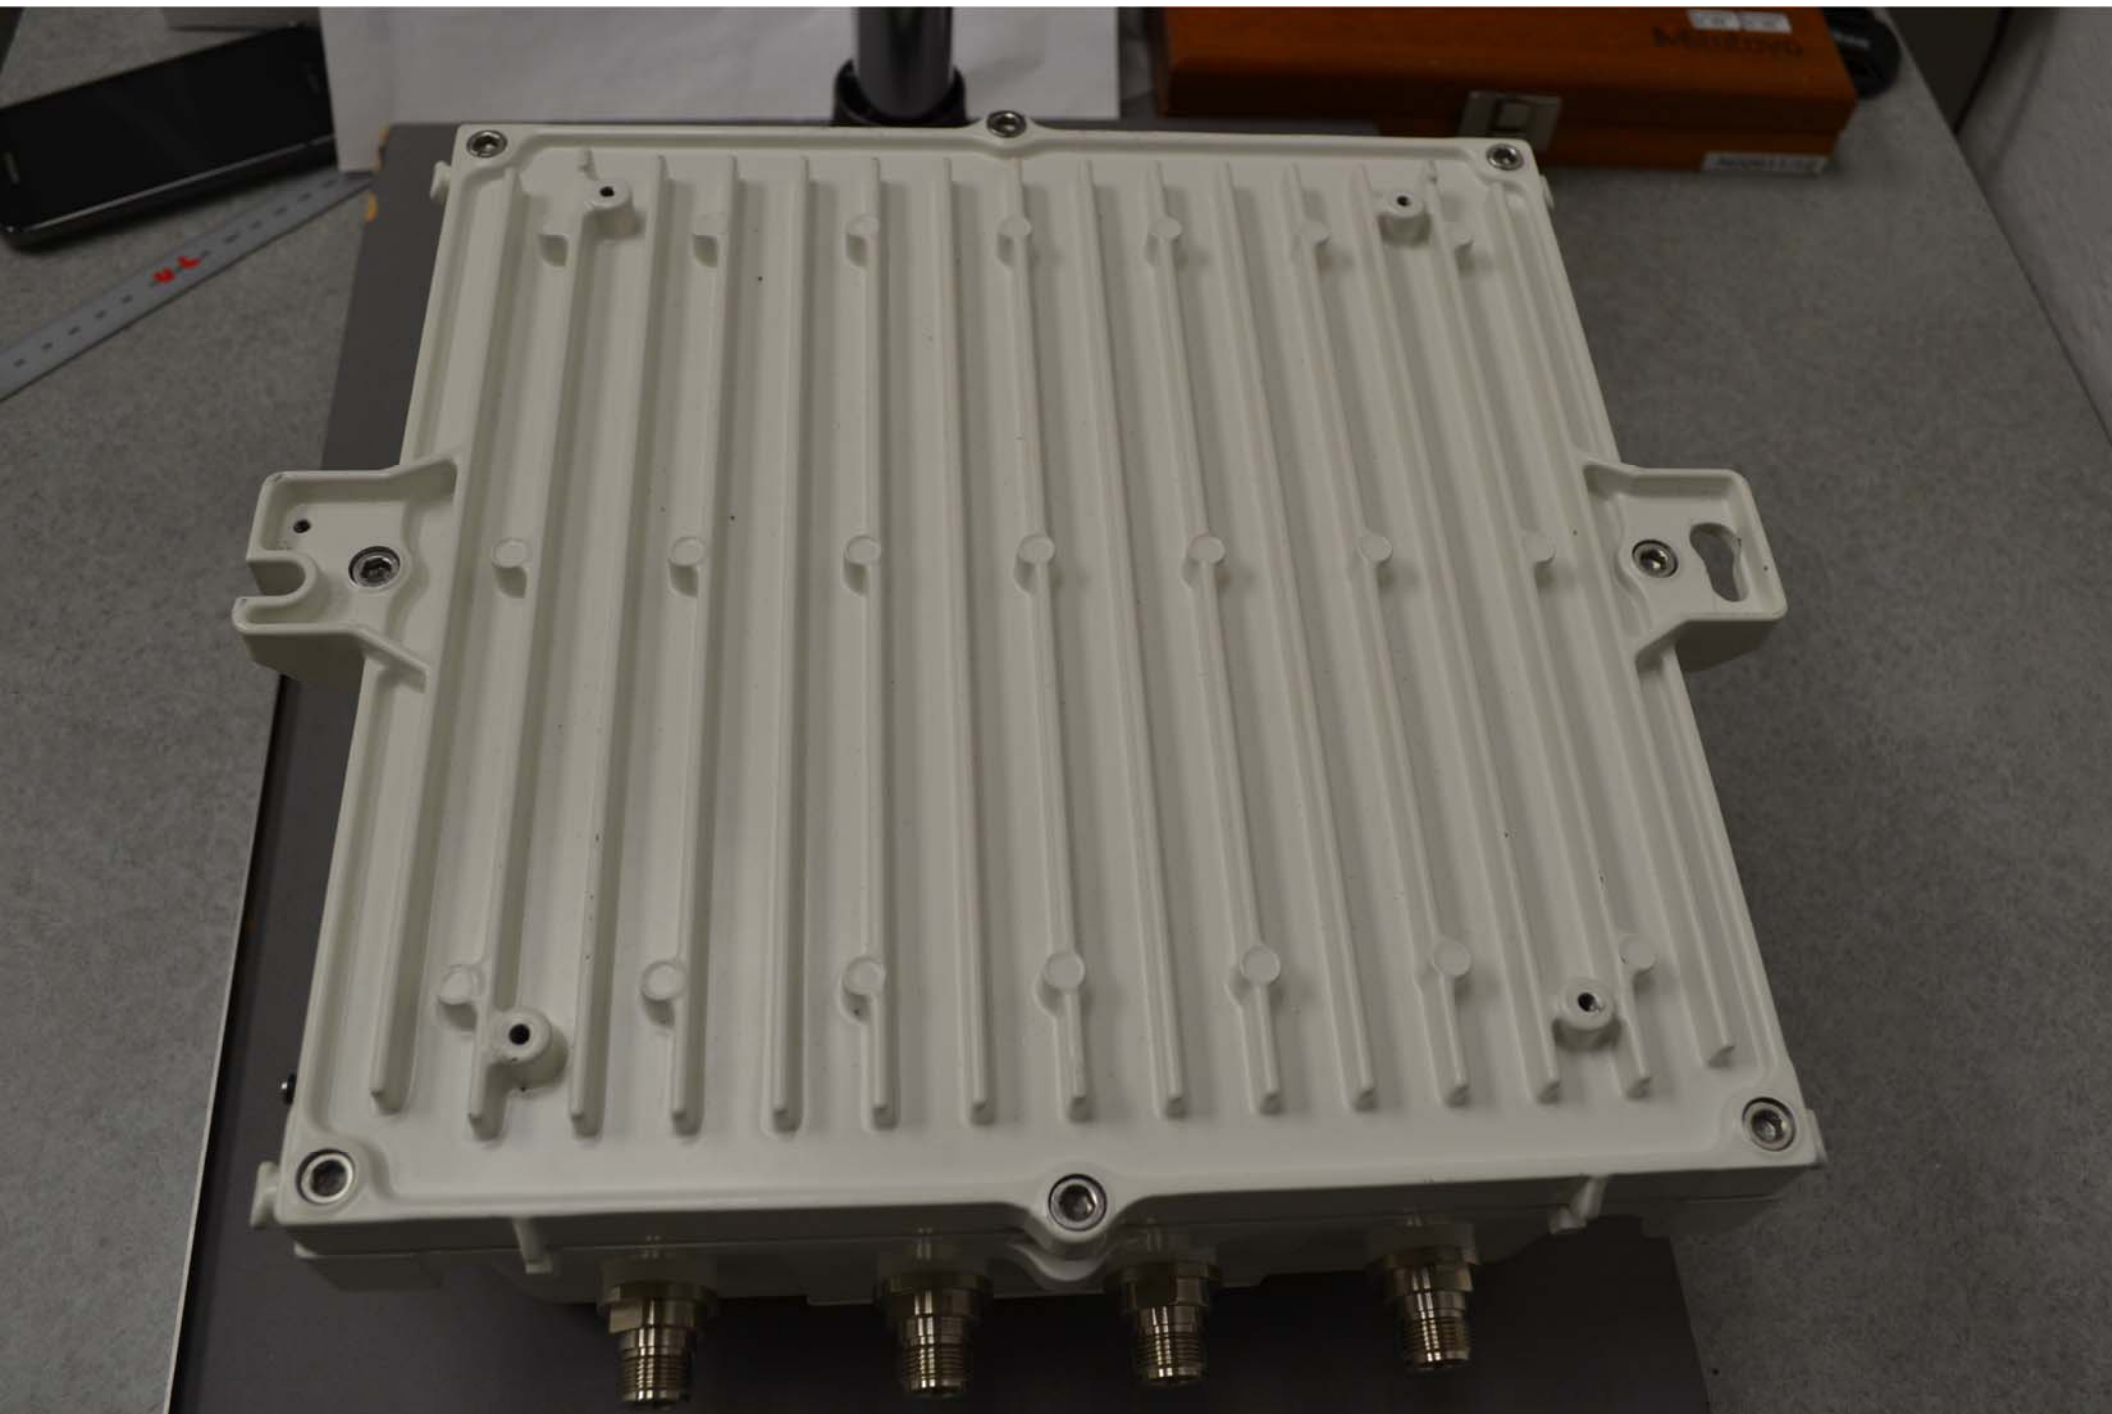

WORKS, INC

SPEC: 100-240V-0.75A  
IP66 50/60 Hz

CE ① ⚠ ⚡ Ⓜ

RoHS MADE IN CHINA

This device complies with Part 15 of the FCC Rules. Operation is subject to the following two conditions:  
(1) This device may not cause harmful interference, and  
(2) This device must accept any interference received, including interference that may cause undesired operations.

SN: 88000378

MAC: D8C7C8C878

MSRAC-10

DOM / 生产日期: 20120702

**CAUTION 注意**  
Do not leave cap open  
请盖好防水帽

NETWORKS, INC

SPEC: 100-240V~0.75A  
IP66 50/60 Hz

RoHS  
MADE IN CHINA