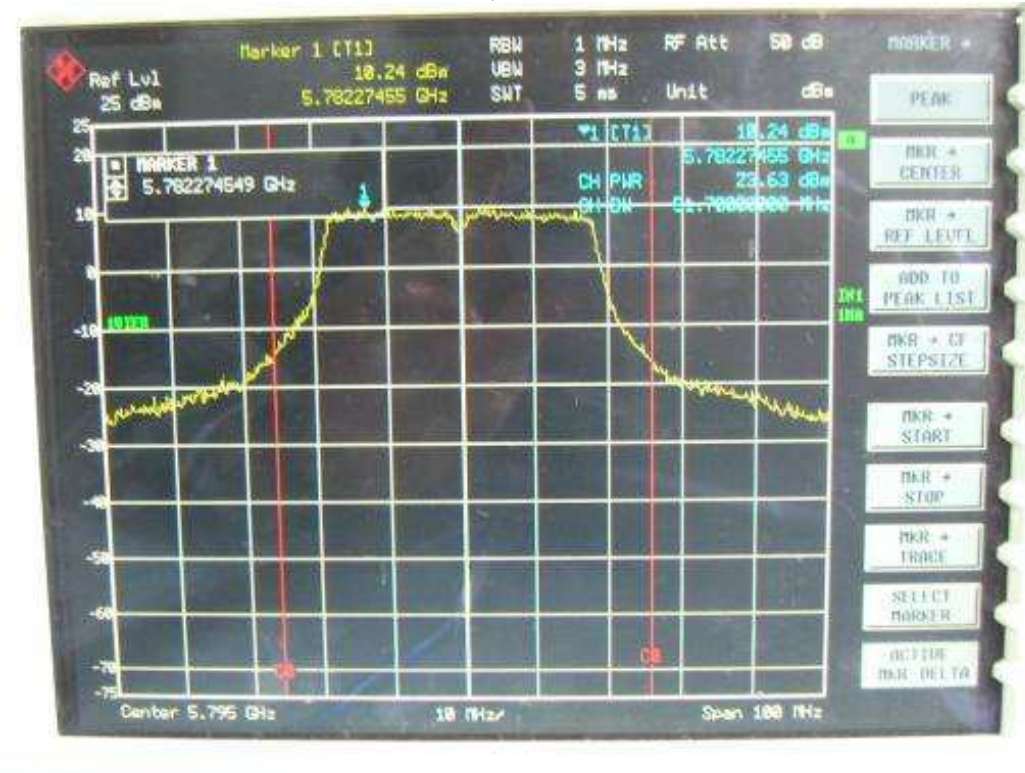

Channel H

802.11n, 5.8GHz band, HT40, GI=1, card 1, Chain0 + Chain1

Chain0, 26dB Bandwidth

Chain0, Channel L

Chain0, Channel H

Chain1, 26dB Bandwidth

Chain1, Channel L

Chain1, Channel H

3. Minimum 6dB bandwidth

802.11a, card 1, Chain 0

Channel L

Channel M

Channel H

802.11b, card 1, Chain 0

Channel L

Channel M