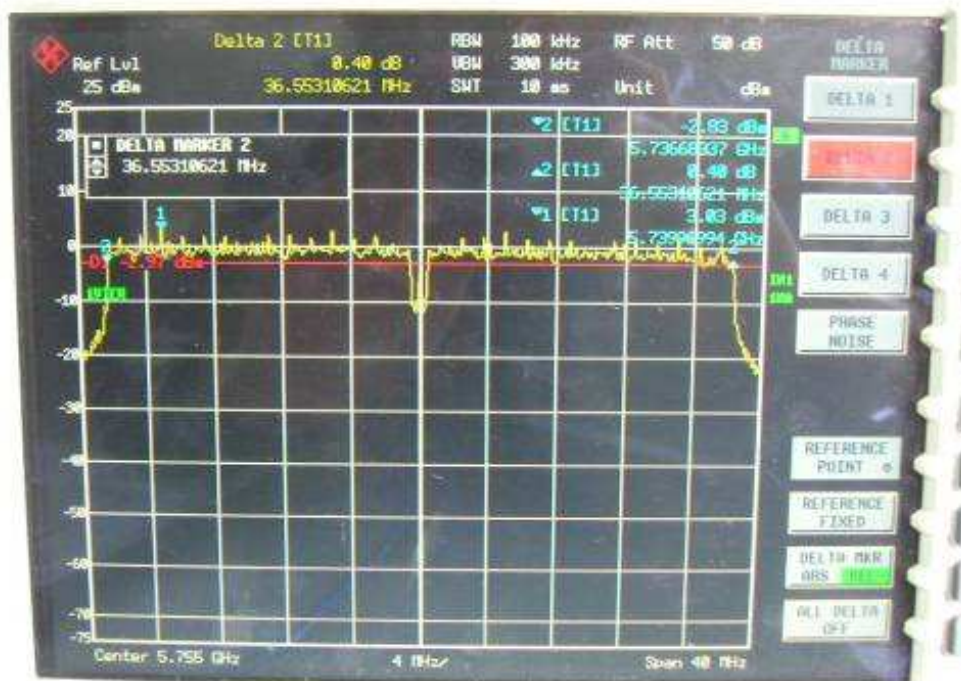

802.11n, 5.8GHz band, HT40, GI=1, card 1, Chain0 + Chain1
Channel L