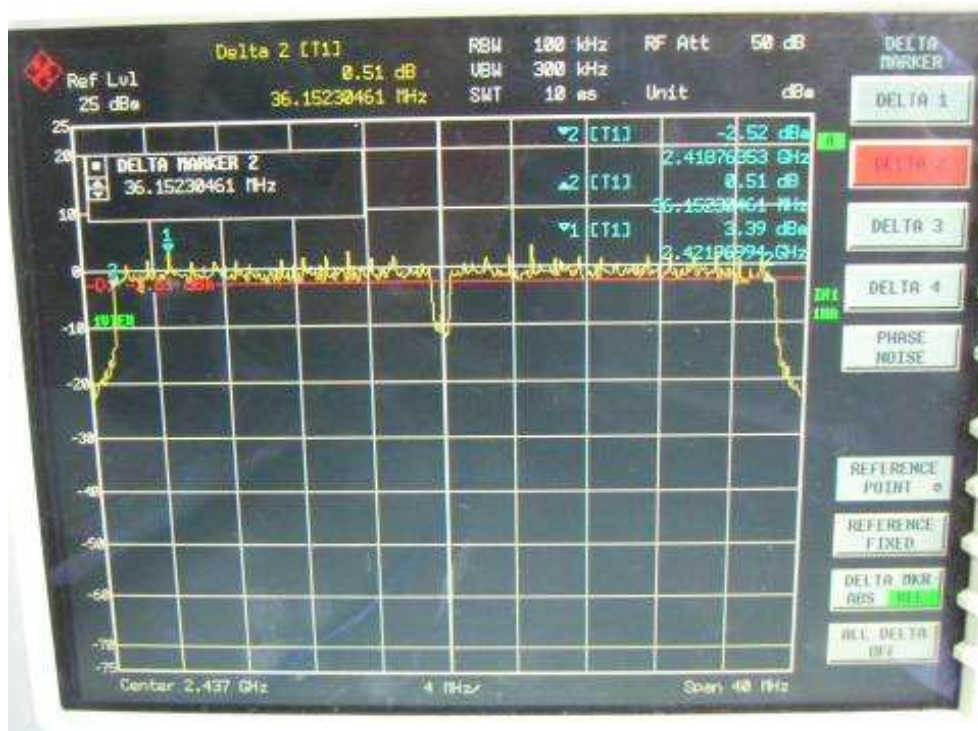

Channel M

Channel H

802.11n, 2.4GHz band, HT40, GI=1, card 1, Chain0

Channel L

Channel M

Channel H

802.11n, 2.4GHz band, HT40, GI=1, card 1, Chain0 + Chain1
Channel L

Channel M