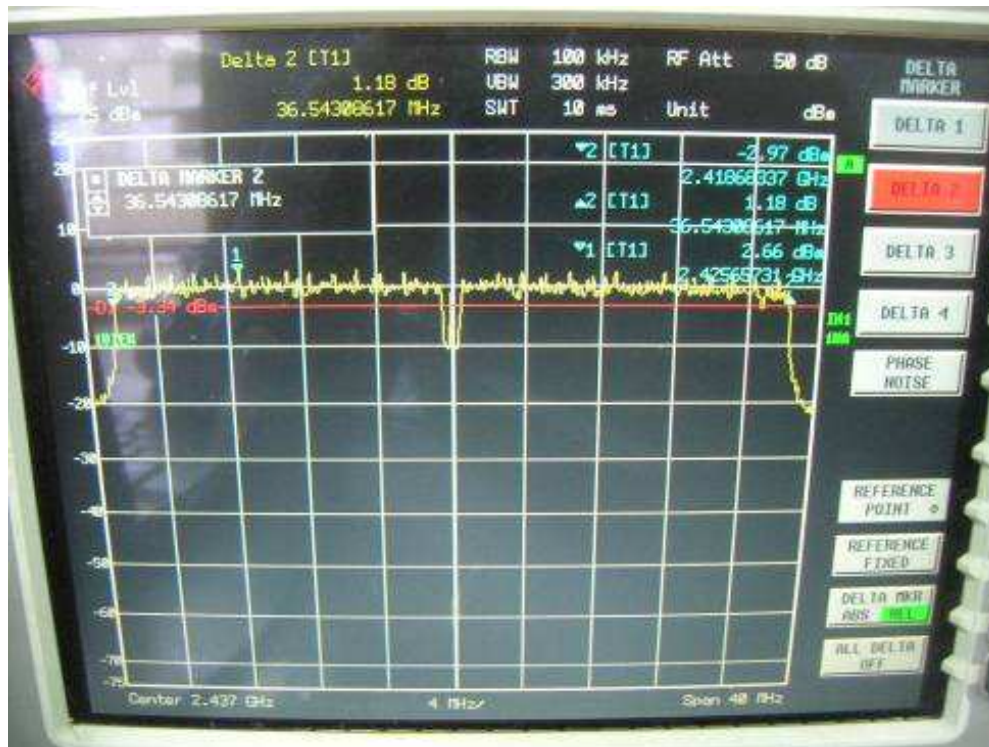

802.11n, 2.4GHz band, HT40, GI=0, card 1, Chain0 + Chain1
Channel L

Channel M