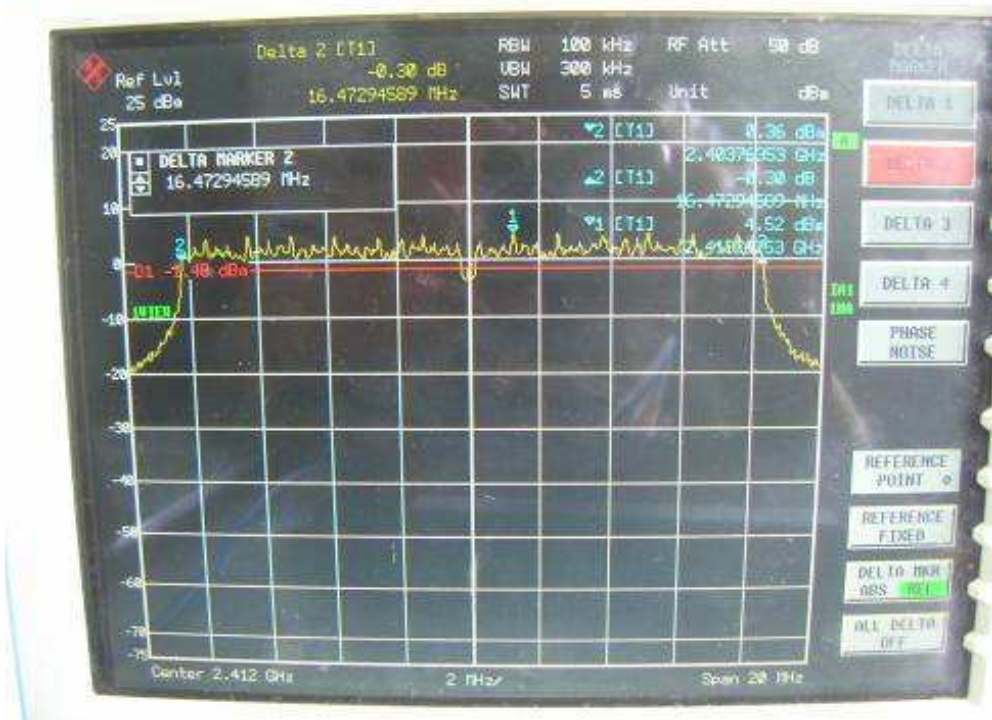

3. Minimum 6dB bandwidth

802.11a, card 1, Chain 0

Channel L

Channel M

Channel H

802.11b, card 1, Chain 0

Channel L

Channel M

Channel H

802.11g, card 1, Chain 0

Channel L

Channel M

Channel H

802.11n, 2.4GHz band, HT20, card 1, Chain0

Channel L

Channel M