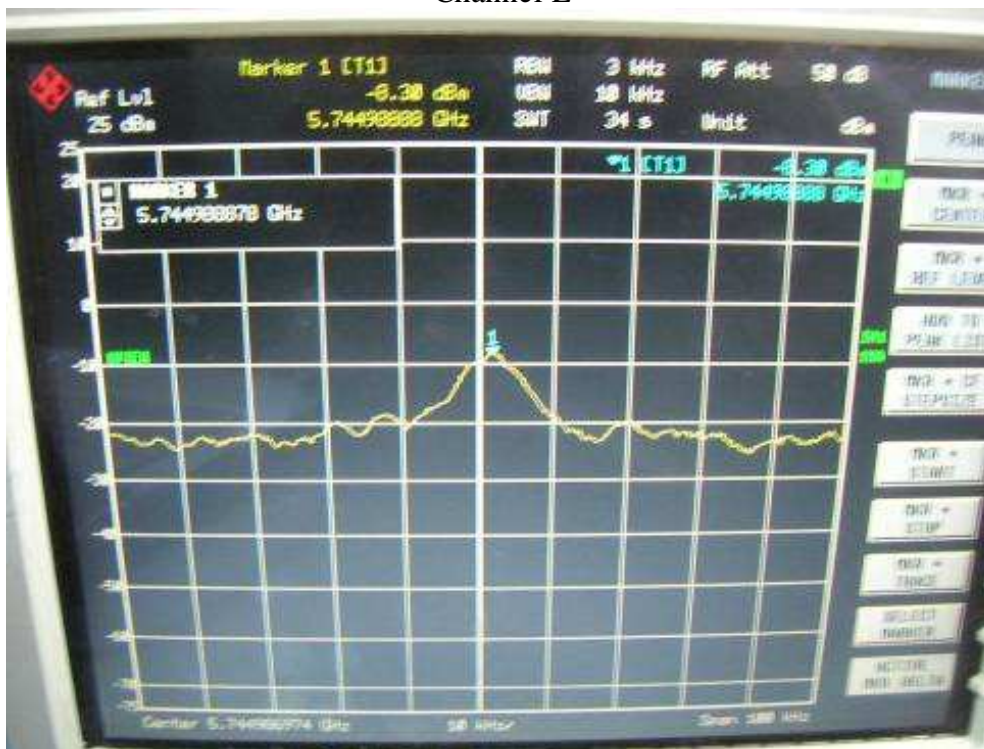

802.11n, 2.4GHz, HT40, GI=1, card 1, Chain 0 + Chain 1
Channel L

Channel M

Channel H

802.11n, 5.8GHz, HT20, card 1, Chain 0

Channel L

Channel M

Channel H

802.11n, 5.8GHz, HT20, card 1, Chain 0 + Chain1
Channel L