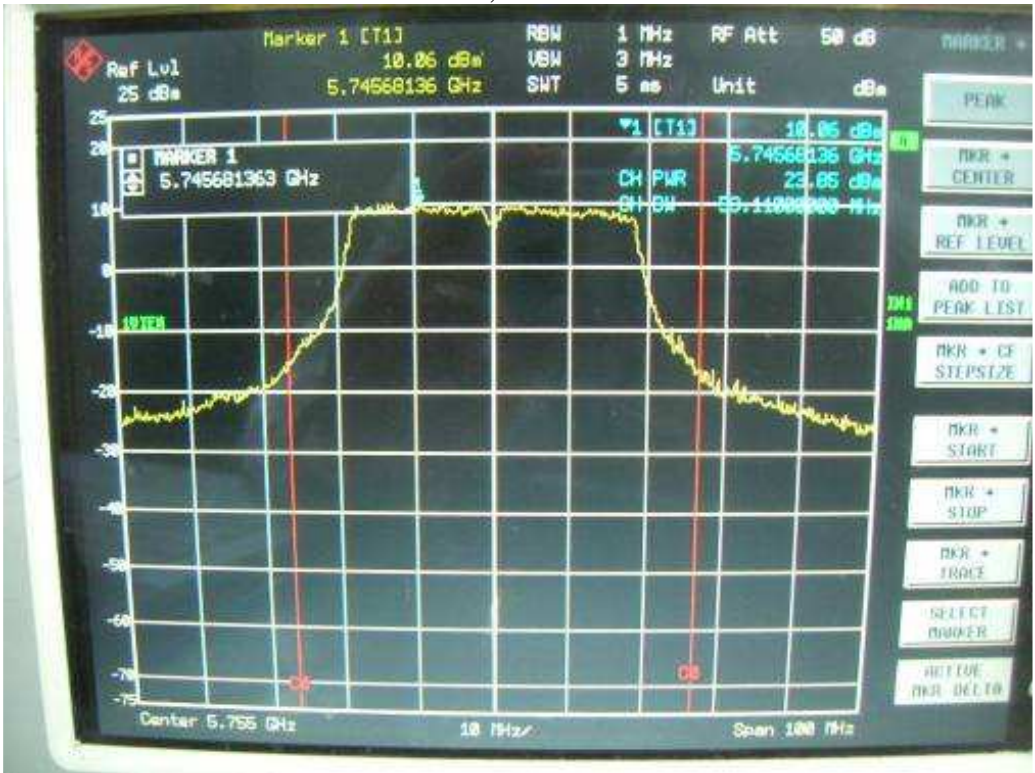

Chain0, Channel L

Chain0, Channel H

Chain1, 26dB Bandwidth

Chain1, Channel L

Chain1, Channel H

802.11n, 5.8GHz band, HT40, GI=1, card 1, Chain0

26dB Bandwidth

Channel L