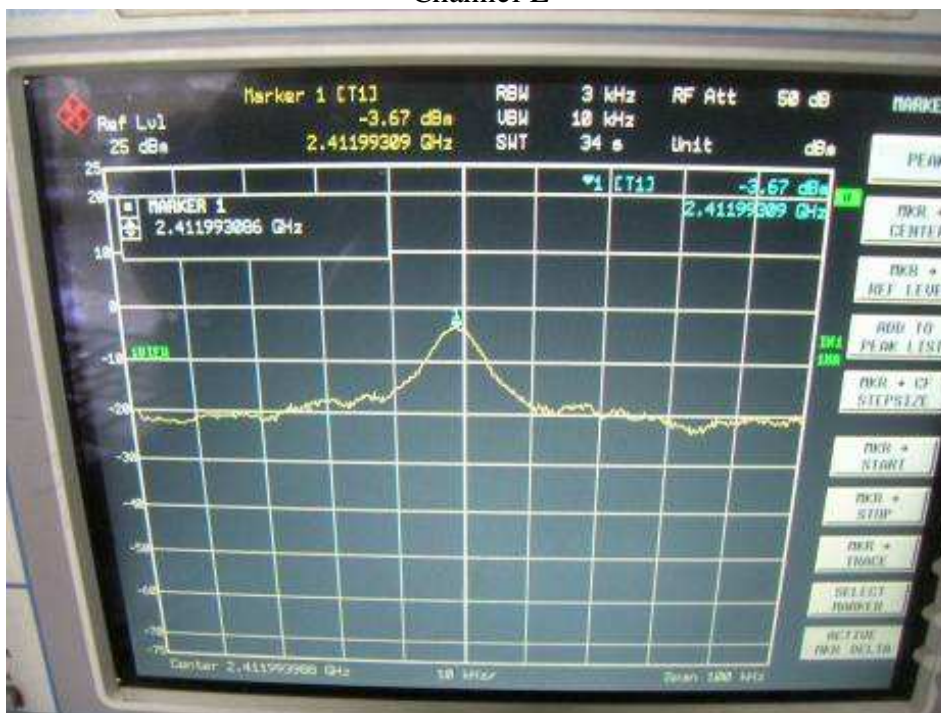

802.11n, 2.4GHz, HT20, card 1, Chain 0

Channel L

Channel M

Channel H

802.11n, 2.4GHz, HT20, card 1, Chain 0 + Chain1
Channel L

Channel M

Channel H

802.11n, 2.4GHz, HT40, GI=0, card 1, Chain 0
Channel L