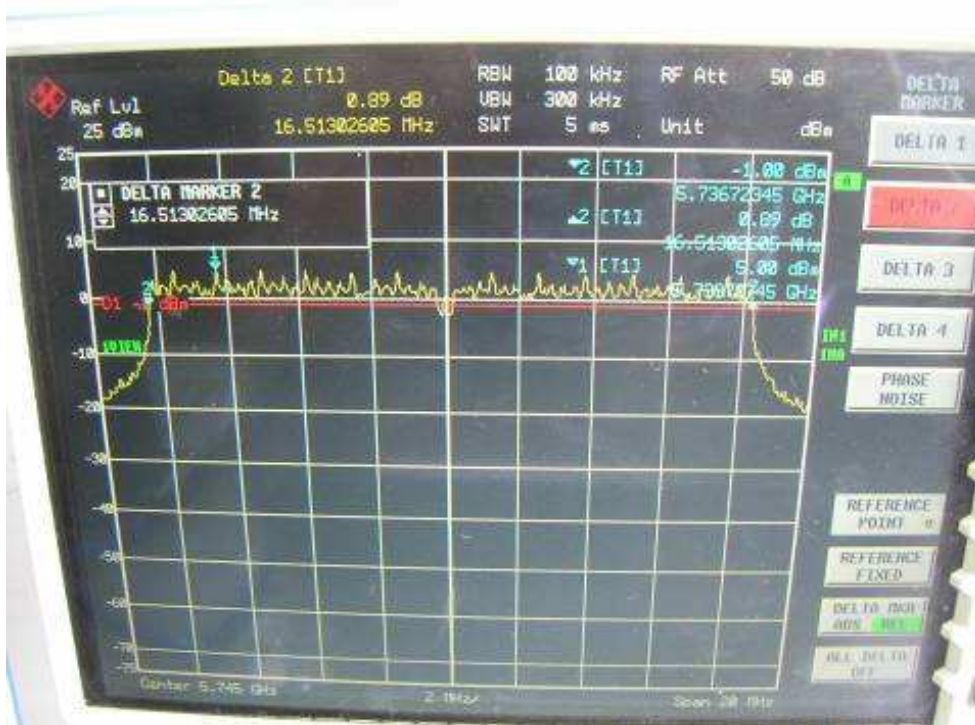

Channel H

802.11n, 5.8GHz band, HT40, GI=1, card 1, Chain0 + Chain1

Chain0, 26dB Bandwidth

Chain0, Channel L

Chain0, Channel H

Chain1, 26dB Bandwidth

Chain1, Channel L

Chain1, Channel H

3. Minimum 6dB bandwidth

802.11a, card 1, Chain 0

Channel L

Channel M

Channel H

802.11b, card 1, Chain 0

Channel L

Channel M