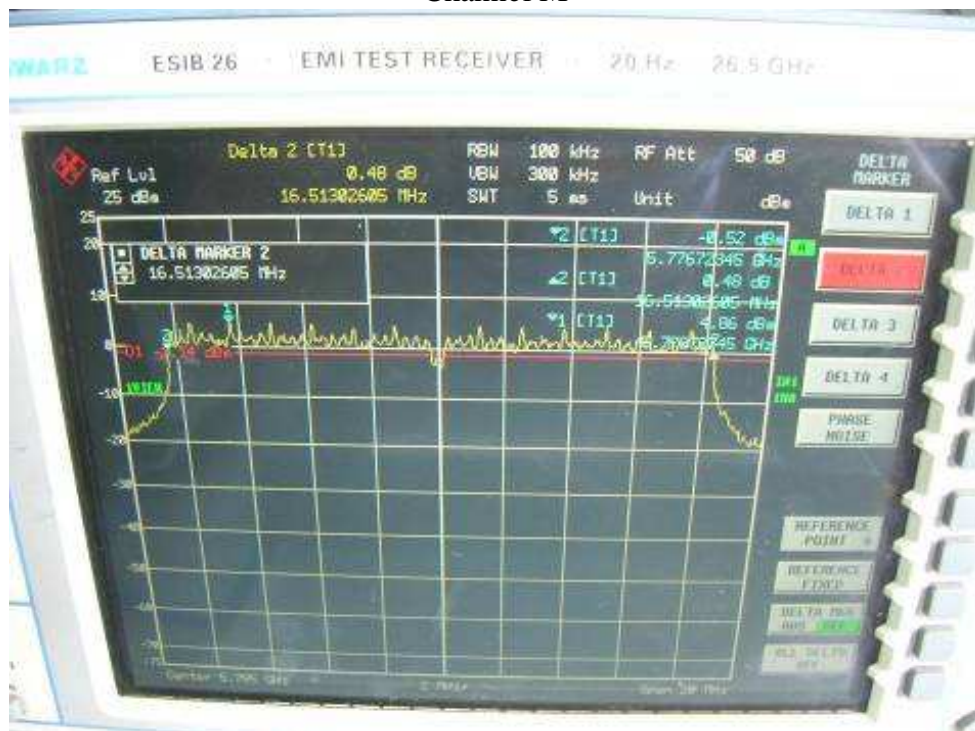

Channel H

802.11n, 5.8GHz band, HT40, GI=1, card 1, Chain0 + Chain1

Chain0, 26dB Bandwidth

Chain0, Channel L

Chain0, Channel H

Chain1, 26dB Bandwidth

Chain1, Channel L

Chain1, Channel H

3. Minimum 6dB bandwidth

802.11a, card 1, Chain 0

Channel L

Channel M

Channel H

802.11b, card 1, Chain 0

Channel L

Channel M