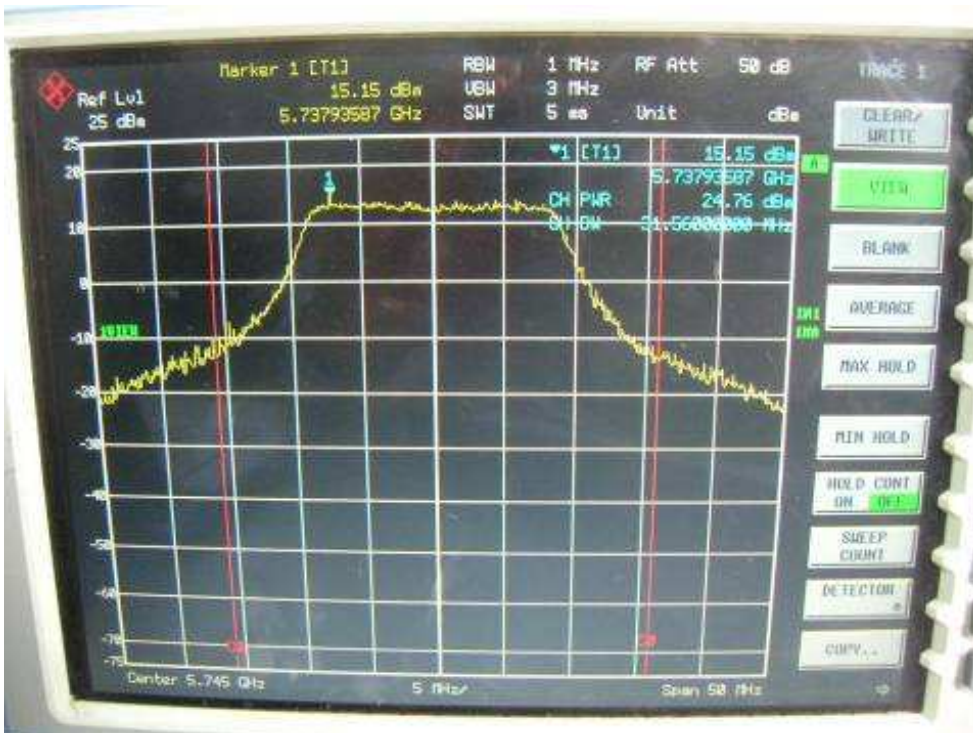

Chain1, 26dB Band width

Chain1, Channel L

Chain 1, Channel M

Chain 1, Channel H

802.11n, 5.8GHz band, HT20, card 1, Chain0

26dB Bandwidth

Channel L

Channel M