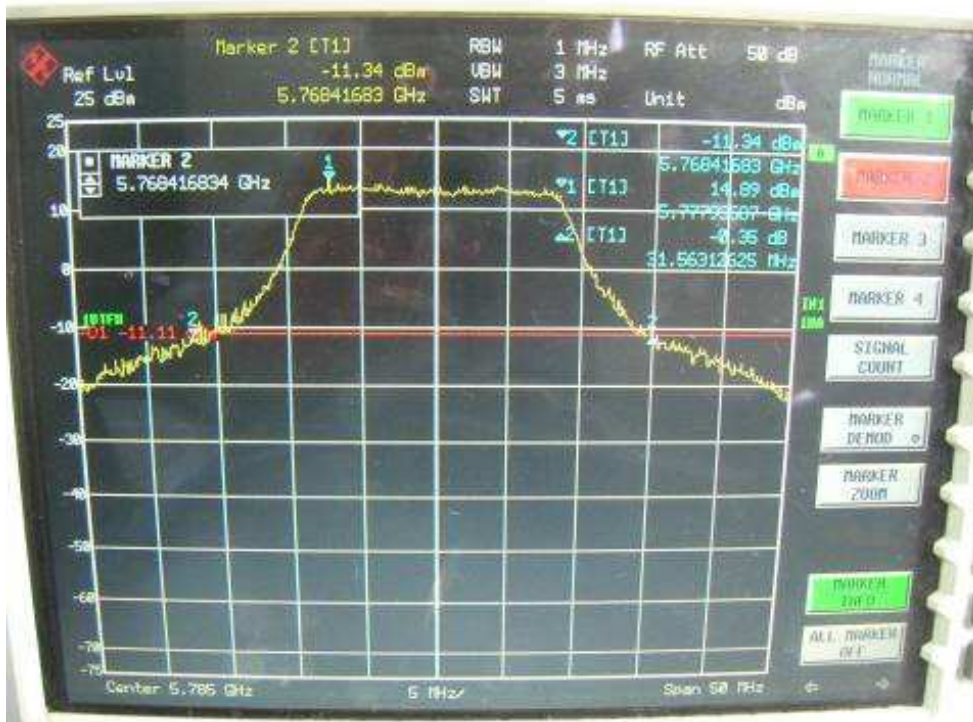

Chain1, 26dB Band width

Chain1, Channel L

Chain 1, Channel M

Chain 1, Channel H

802.11n, 5.8GHz band, HT20, card 1, Chain0

26dB Bandwidth

Channel L

Channel M

Channel H

802.11n, 5.8GHz band, HT20, card 1, Chain0 + Chain1

Chain0, 26dB Bandwidth

Chain0, Channel L

Chain0, Channel M

Chain0, Channel H

Chain1, 26dB Bandwidth

Chain1, Channel L