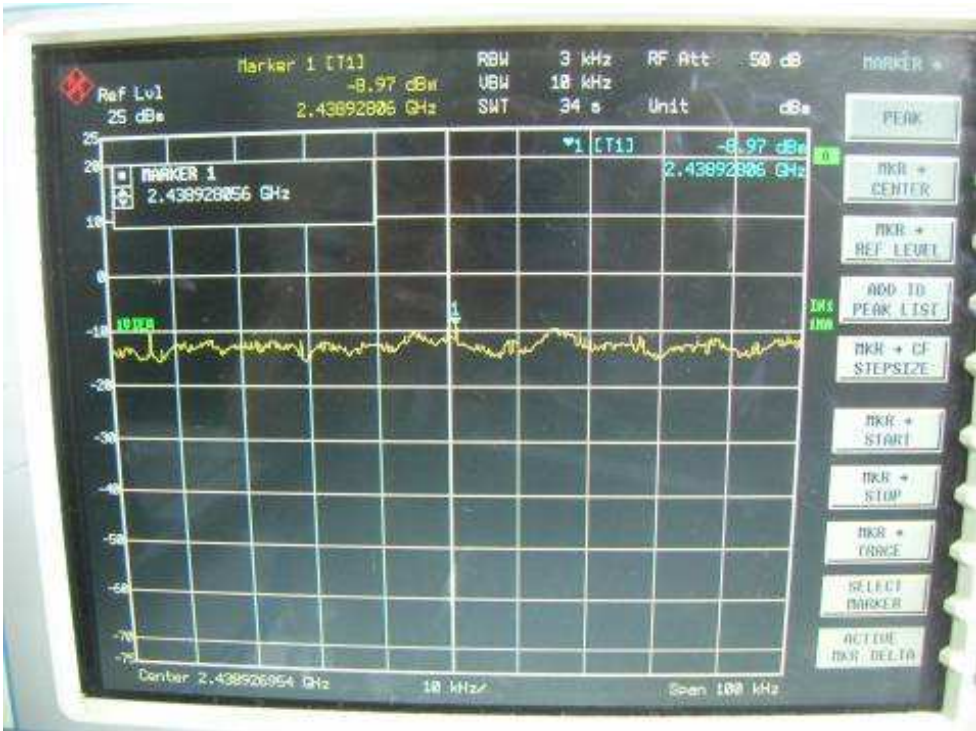

802.11b, card 1, Chain 0

Channel L

Channel M