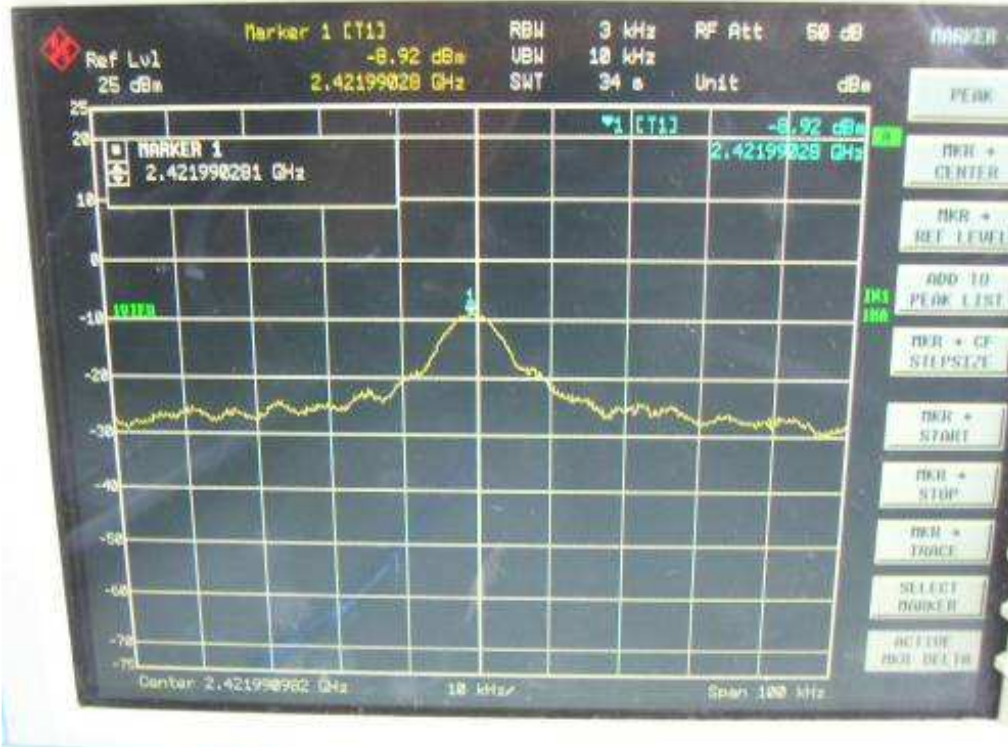

Channel M

Channel H

802.11n, 2.4GHz, HT40, GI=0, card 1, Chain 0 + Chain 1
Channel L

Channel M

Channel H

802.11n, 2.4GHz, HT40, GI=1, card 1, Chain 0
Channel L

Channel M

Channel H

802.11n, 2.4GHz, HT40, GI=1, card 1, Chain 0 + Chain 1
Channel L

Channel M

Channel H

802.11n, 5.8GHz, HT20, card 1, Chain 0

Channel L

Channel M

Channel H

802.11n, 5.8GHz, HT20, card 1, Chain 0 + Chain1
Channel L