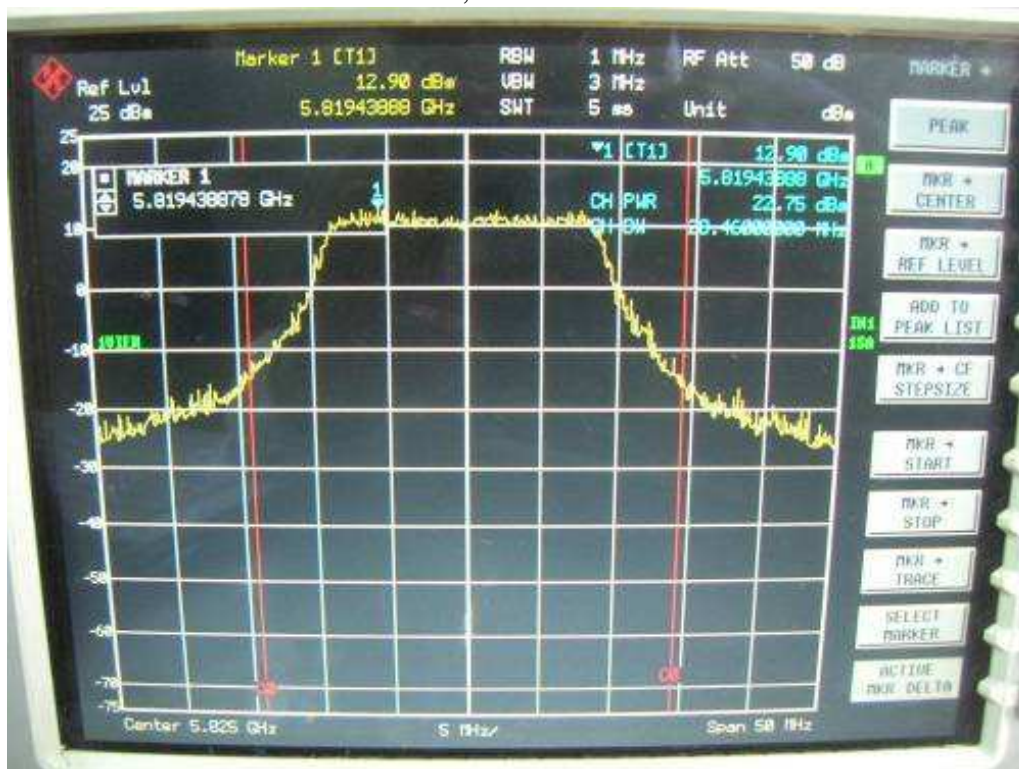

Channel H

802.11n, 5.8GHz band, HT20, card 1, Chain0 + Chain1

Chain0, 26dB Bandwidth

Chain0, Channel L

Chain0, Channel M

Chain0, Channel H

Chain1, 26dB Bandwidth

Chain1, Channel L

Chain 1, Channel M

Chain 1, Channel H

802.11n, 5.8GHz band, HT40, GI=0, card 1, Chain0

26dB Bandwidth

Channel L

Channel H

802.11n, 5.8GHz band, HT40, GI=0, card 1, Chain0 + Chain1

Chain0, 26dB Bandwidth