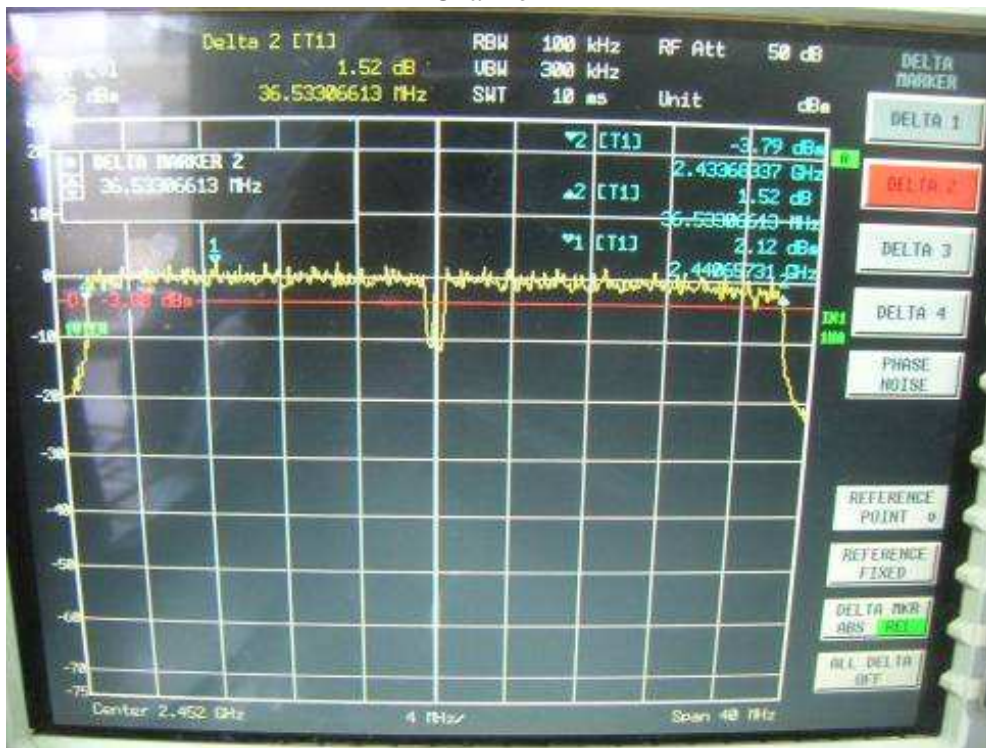

Channel H

802.11n, 2.4GHz band, HT40, GI=1, card 1, Chain0