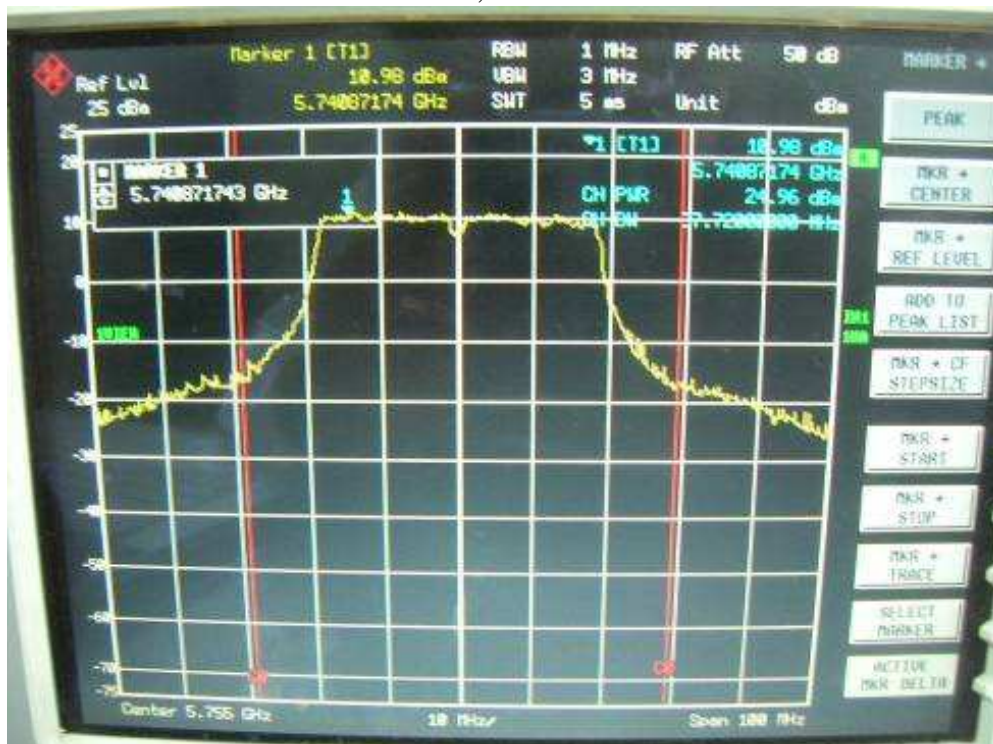

Chain 1, Channel M

Chain 1, Channel H

802.11n, 5.8GHz band, HT40, GI=0, card 1, Chain0

26dB Bandwidth

Channel L

Channel H

802.11n, 5.8GHz band, HT40, GI=0, card 1, Chain0 + Chain1

Chain0, 26dB Bandwidth

Chain0, Channel L

Chain0, Channel H

Chain1, 26dB Bandwidth

Chain1, Channel L

Chain1, Channel H

802.11n, 5.8GHz band, HT40, GI=1, card 1, Chain0

26dB Bandwidth

Channel L