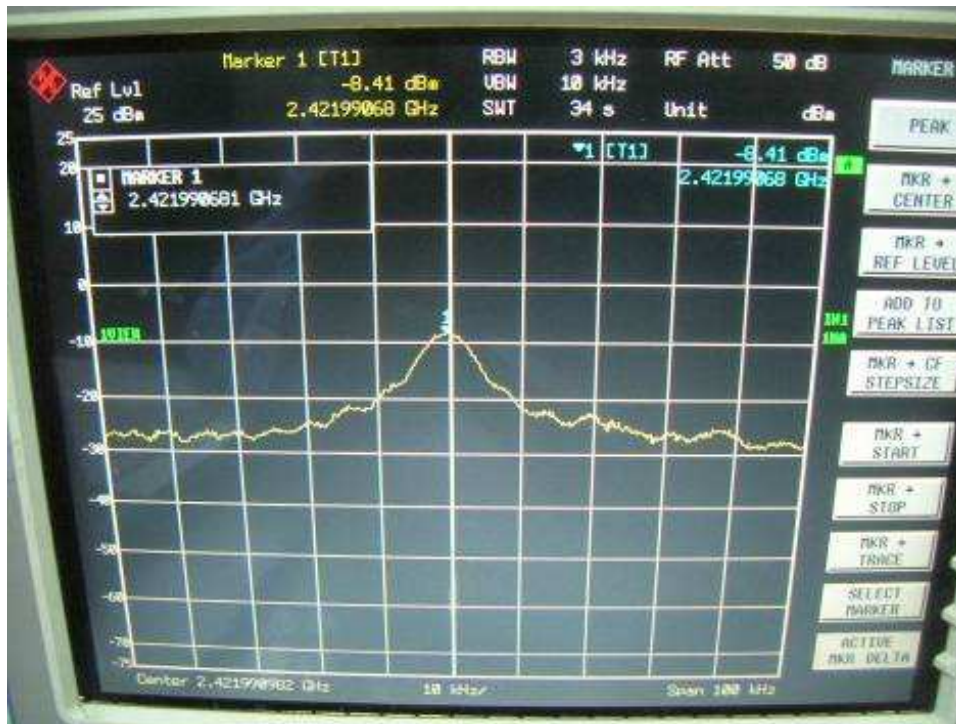

802.11n, 2.4GHz, HT20, card 1, Chain 0

Channel L

Channel M

Channel H

802.11n, 2.4GHz, HT20, card 1, Chain 0 + Chain1
Channel L

Channel M

Channel H

802.11n, 2.4GHz, HT40, GI=0, card 1, Chain 0
Channel L