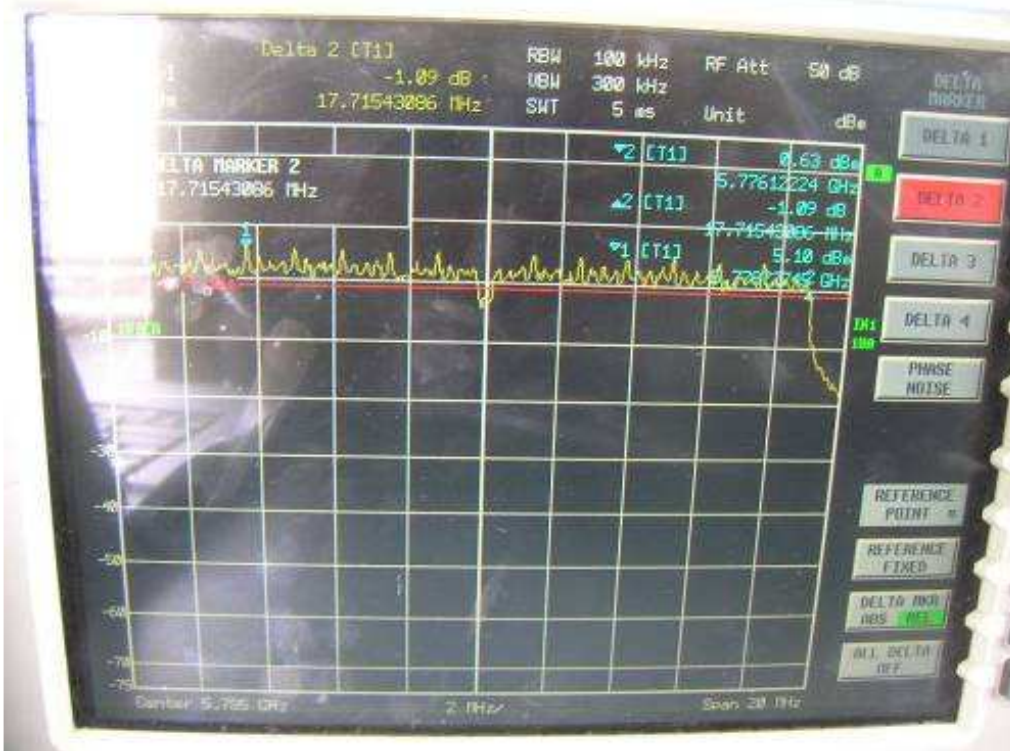

Channel H

802.11n, 5.8GHz band, HT20, card 1, Chain0

Channel L

Channel M

Channel H

802.11n, 5.8GHz band, HT20, card 1, Chain0 + Chain1
Channel L

Channel M

Channel H