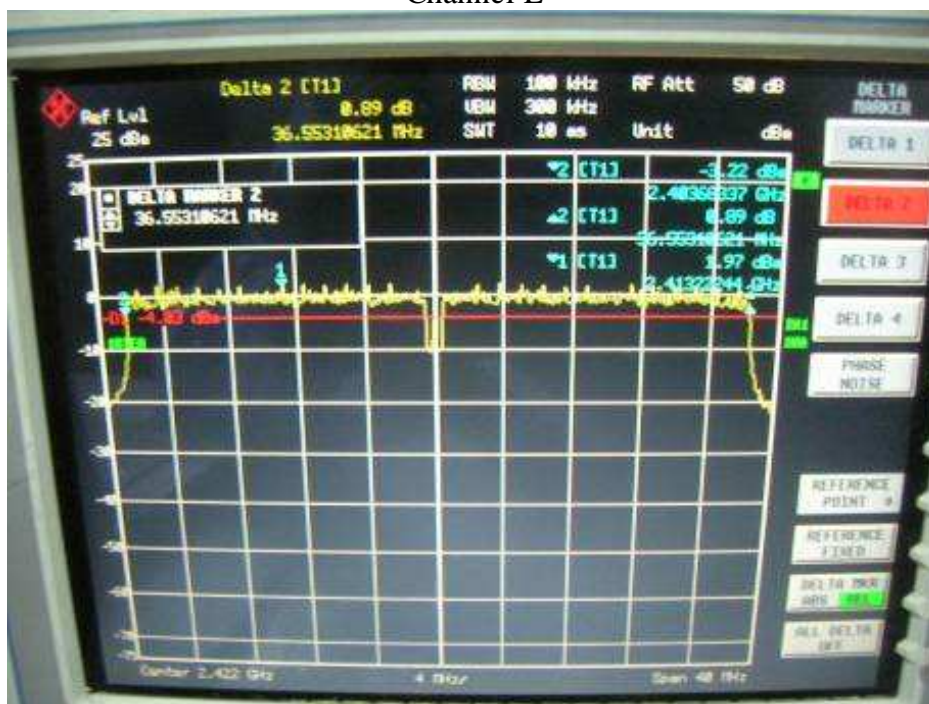

Channel H

802.11n, 2.4GHz band, HT20, card 1, Chain0 + Chain1
Channel L

Channel M

Channel H

802.11n, 2.4GHz band, HT40, GI=0, card 1, Chain0
Channel L

Channel M

Channel H

802.11n, 2.4GHz band, HT40, GI=0, card 1, Chain0 + Chain1
Channel L