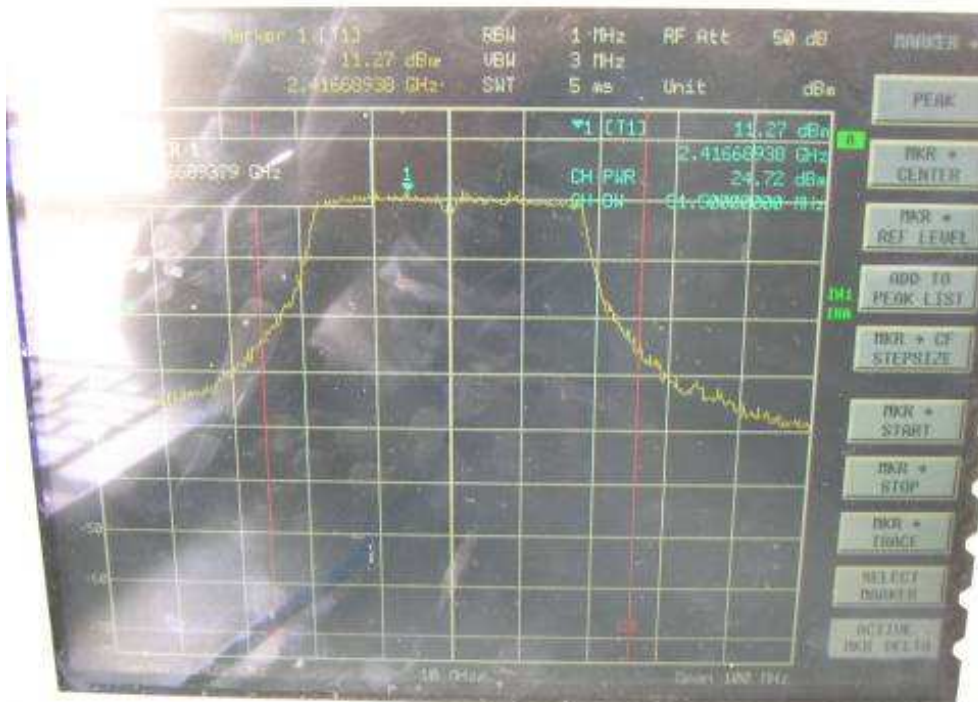

802.11n, 2.4GHz band, HT40, GI=1, card 1, Chain0

26dB Bandwidth

Channel L