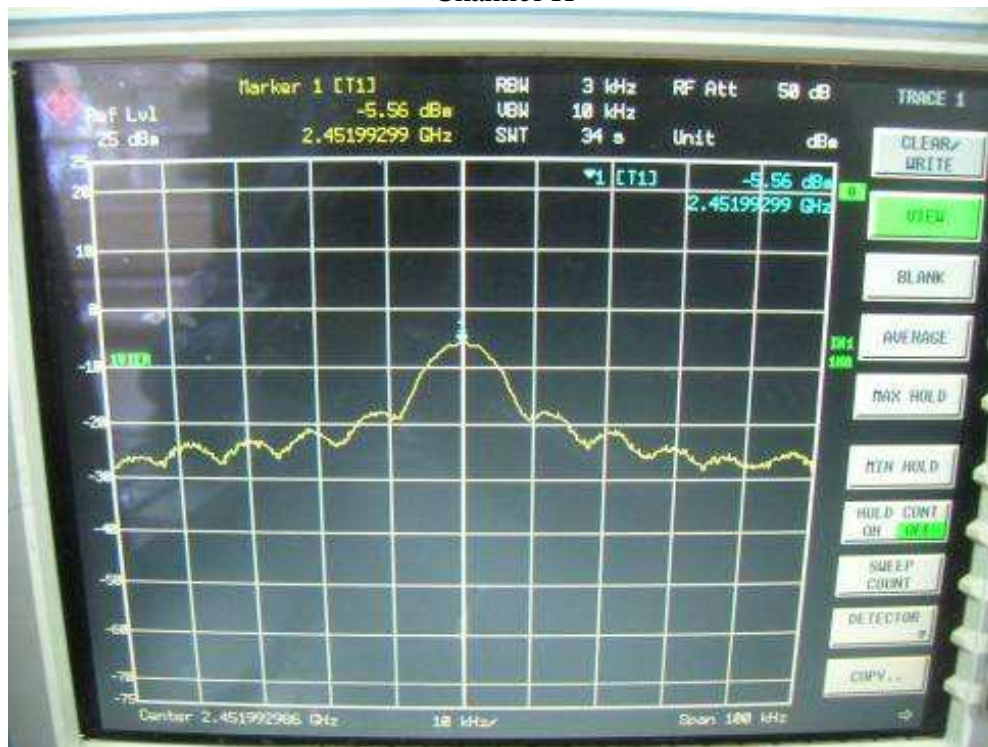

Channel M

Channel H

802.11n, 2.4GHz, HT40, GI=0, card 1, Chain 0 + Chain 1
Channel L

Channel M

Channel H

802.11n, 2.4GHz, HT40, GI=1, card 1, Chain 0
Channel L

Channel M

Channel H