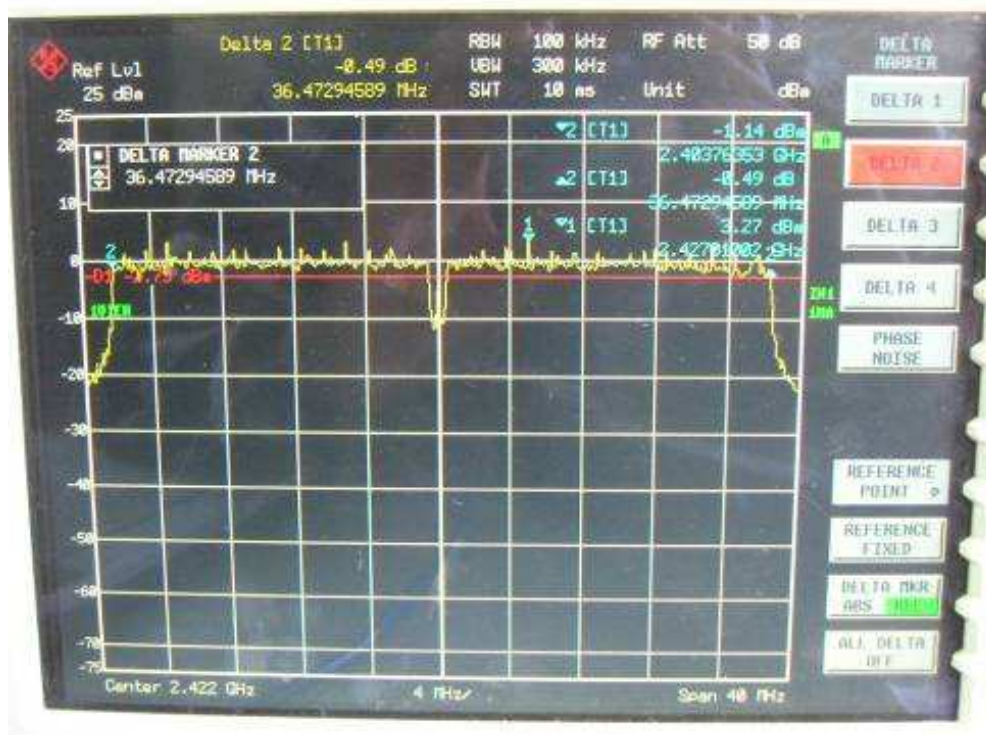

Channel M

Channel H

802.11n, 2.4GHz band, HT40, GI=1, card 1, Chain0

Channel L

Channel M

Channel H

802.11n, 2.4GHz band, HT40, GI=1, card 1, Chain0 + Chain1
Channel L

Channel M