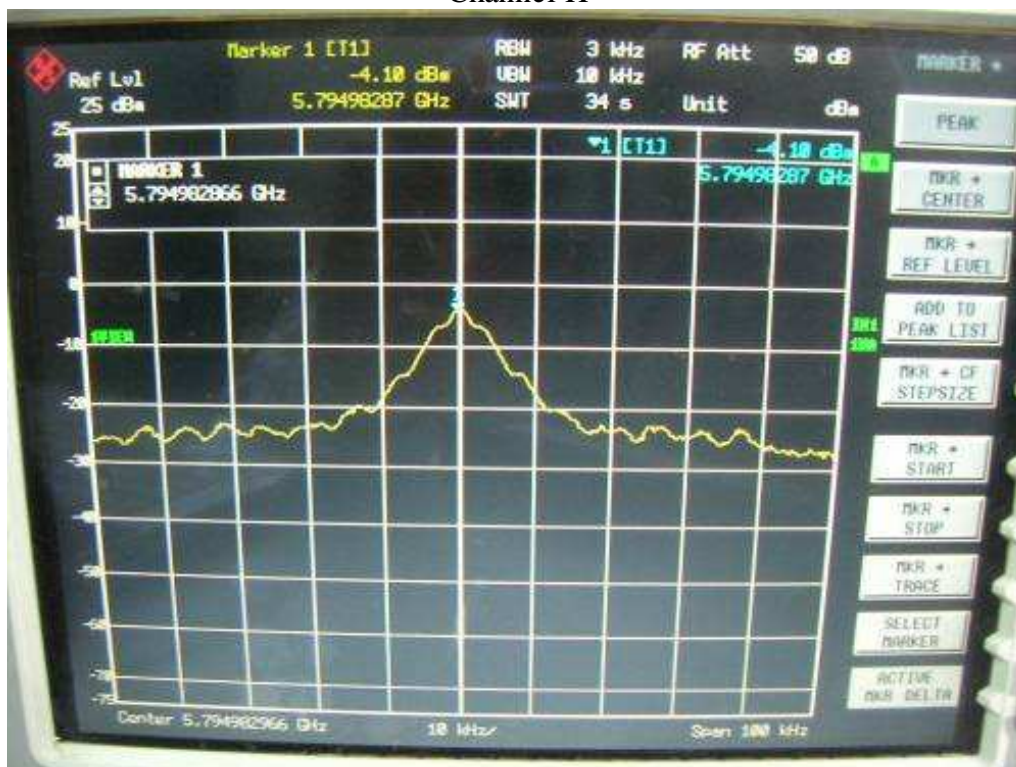

Channel M

Channel H

802.11n, 5.8GHz, HT40, GI=0, card 1, Chain 0
Channel L

Channel H

802.11n, 5.8GHz, HT40, GI=0, card 1, Chain 0 + Chain 1
Channel L

Channel H

802.11n, 5.8GHz, HT40, GI=1, card 1, Chain 0
Channel L