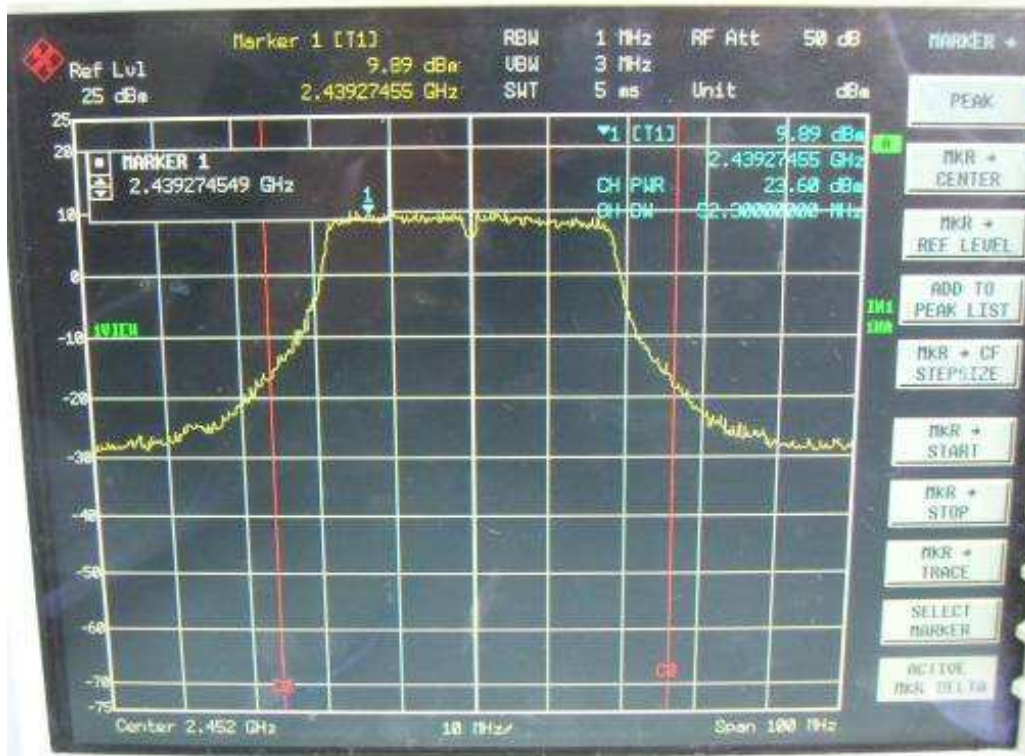

Chain1, 26dB Band width

Chain1, Channel L

Chain 1, Channel M

Chain 1, Channel H

802.11n, 5.8GHz band, HT20, card 1, Chain0

26dB Bandwidth

Channel L

Channel M

Channel H

802.11n, 5.8GHz band, HT20, card 1, Chain0 + Chain1

Chain0, 26dB Bandwidth

Chain0, Channel L

Chain0, Channel M

Chain0, Channel H

Chain1, 26dB Bandwidth

Chain1, Channel L