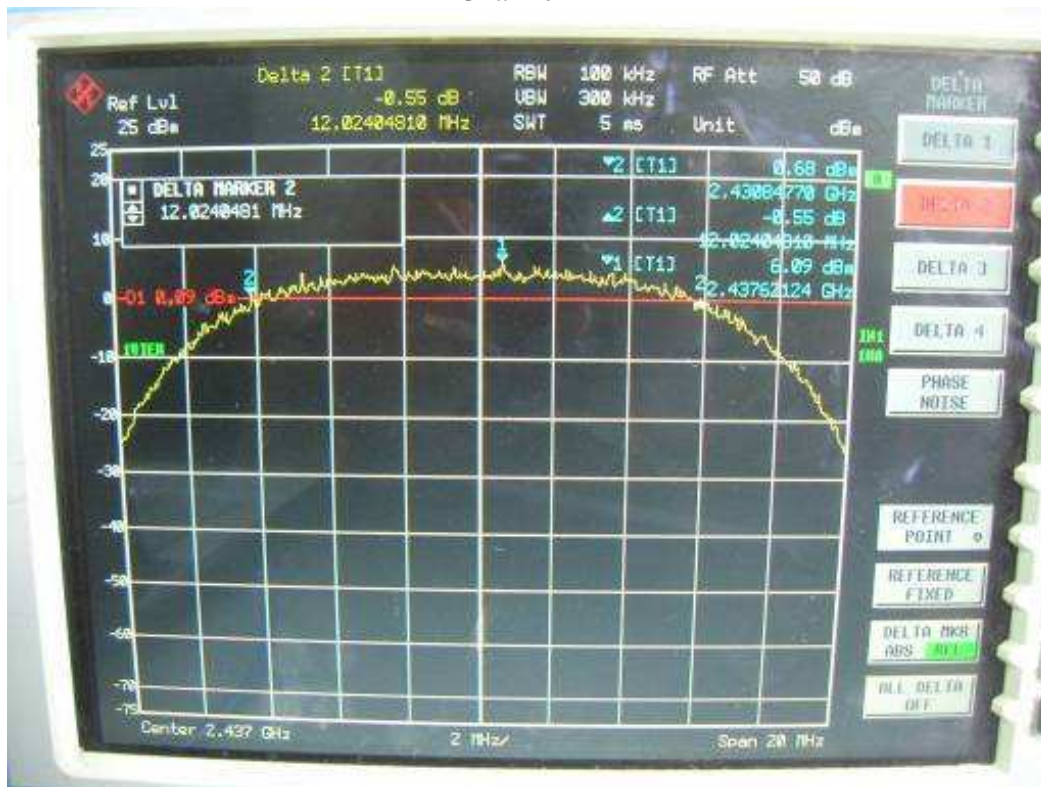

3. Minimum 6dB bandwidth

802.11a, card 1, Chain 0

Channel L

Channel M

Channel H

802.11b, card 1, Chain 0

Channel L

Channel M