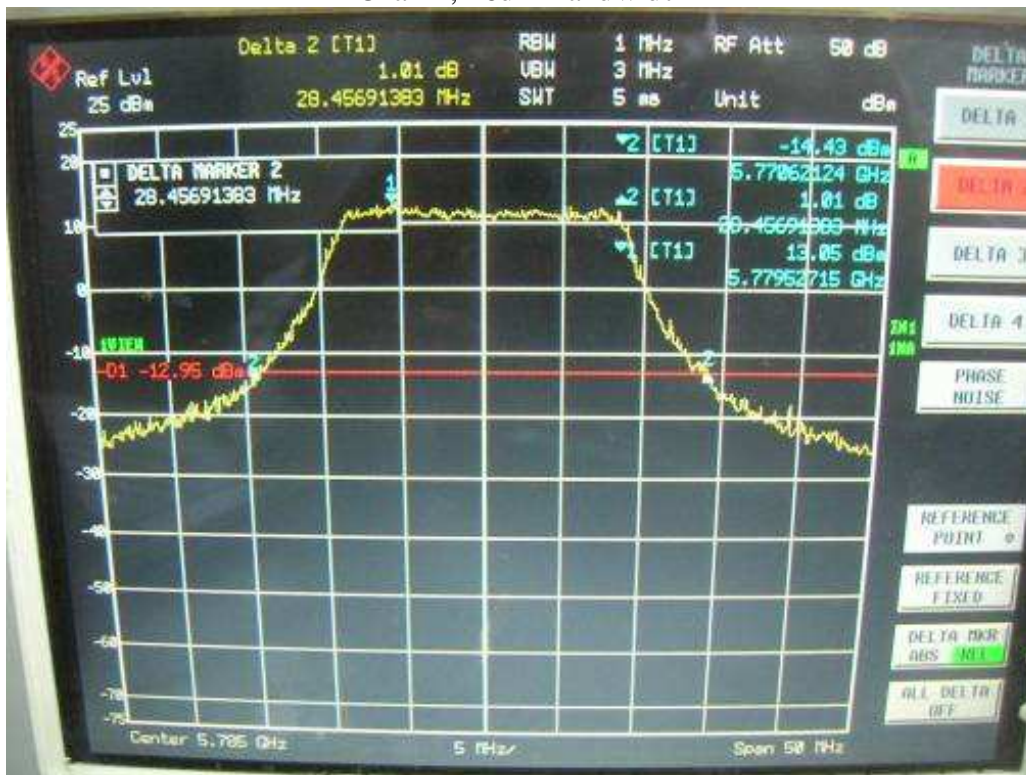

Chain1, 26dB Band width

Chain1, Channel L

Chain 1, Channel M

Chain 1, Channel H

802.11n, 5.8GHz band, HT20, card 1, Chain0

26dB Bandwidth

Channel L

Channel M

Channel H

802.11n, 5.8GHz band, HT20, card 1, Chain0 + Chain1

Chain0, 26dB Bandwidth

Chain0, Channel L

Chain0, Channel M

Chain0, Channel H

Chain1, 26dB Bandwidth

Chain1, Channel L

Chain 1, Channel M

Chain 1, Channel H

802.11n, 5.8GHz band, HT40, GI=0, card 1, Chain0

26dB Bandwidth

Channel L

Channel H

802.11n, 5.8GHz band, HT40, GI=0, card 1, Chain0 + Chain1

Chain0, 26dB Bandwidth