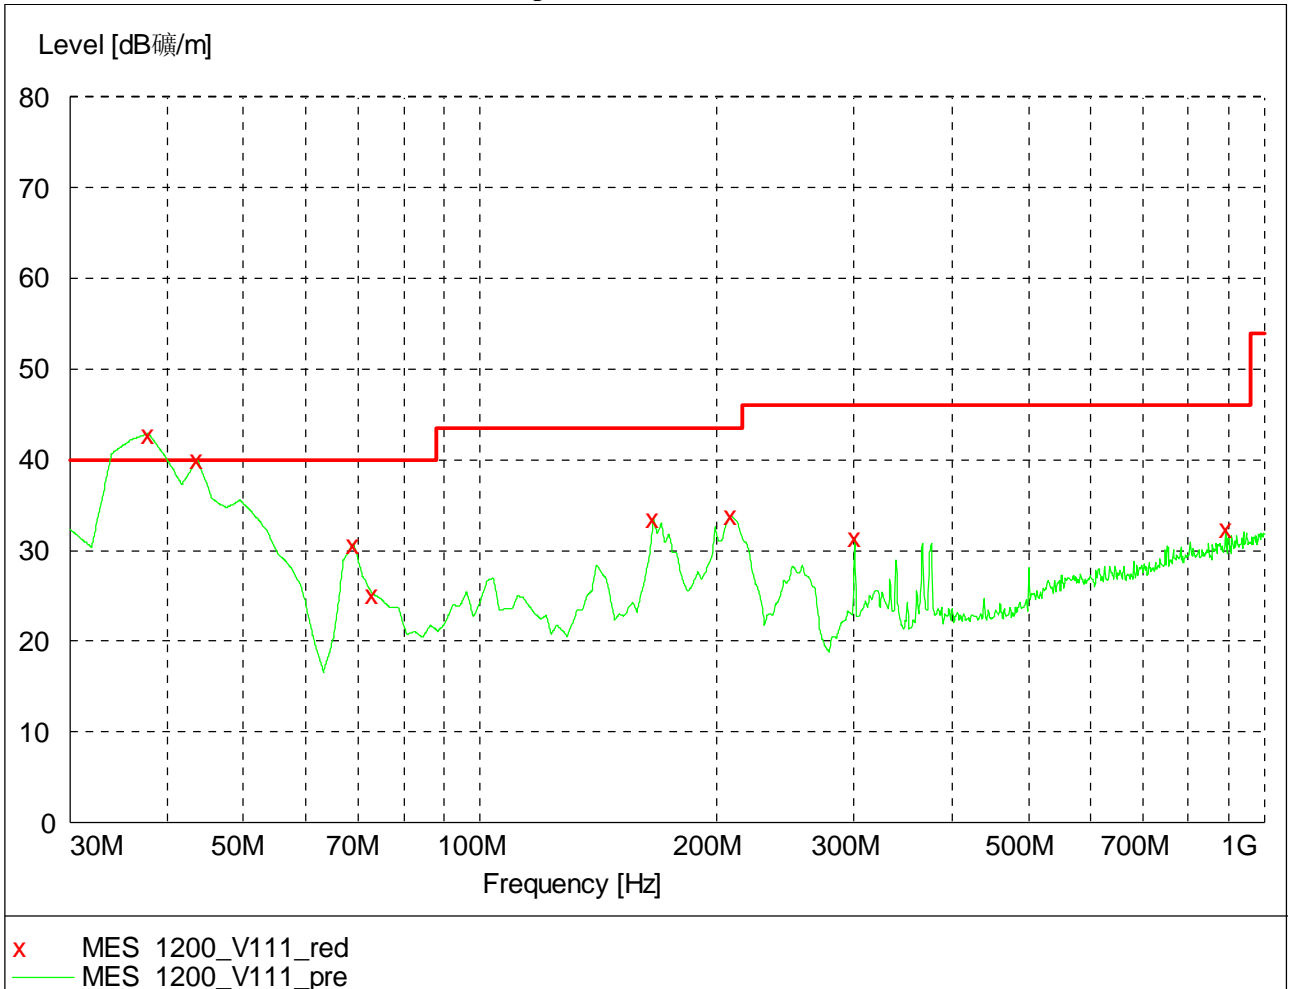

Channel M

Channel H

802.11n, 5.8GHz, HT40, GI=0, card 1, Chain 0
Channel L

Channel H

802.11n, 5.8GHz, HT40, GI=0, card 1, Chain 0 + Chain 1
Channel L

Channel H

802.11n, 5.8GHz, HT40, GI=1, card 1, Chain 0
Channel L

Channel H

802.11n, 5.8GHz, HT40, GI=1, card 1, Chain 0 + Chain 1
Channel L

Channel H

FCC ID: Q9DMSR1200N
IC: 4675A-MSR1200N

5. Spurious Emission

POE powered, Horizontal

FCC ID: Q9DMSR1200N
IC: 4675A-MSR1200N

POE powered, Vertical

FCC ID: Q9DMSR1200N
IC: 4675A-MSR1200N

Adapter powered, horizontal

FCC ID: Q9DMSR1200N
IC: 4675A-MSR1200N

Adapter powered, vertical