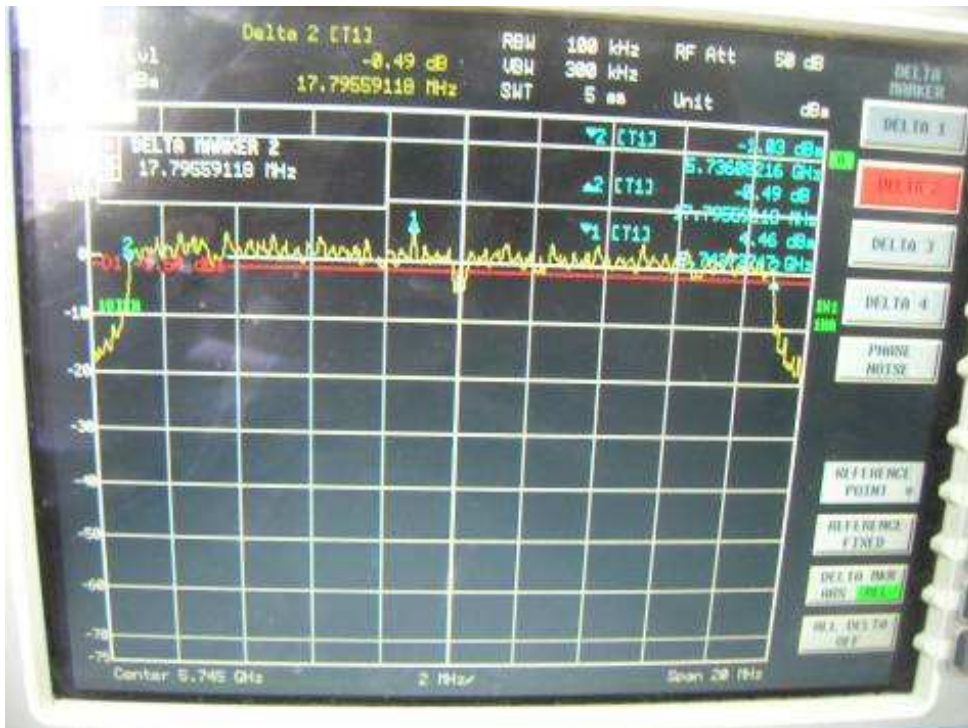

Channel H

802.11n, 5.8GHz band, HT20, card 1, Chain0

Channel L

Channel M

Channel H

802.11n, 5.8GHz band, HT20, card 1, Chain0 + Chain1
Channel L

Channel M

Channel H