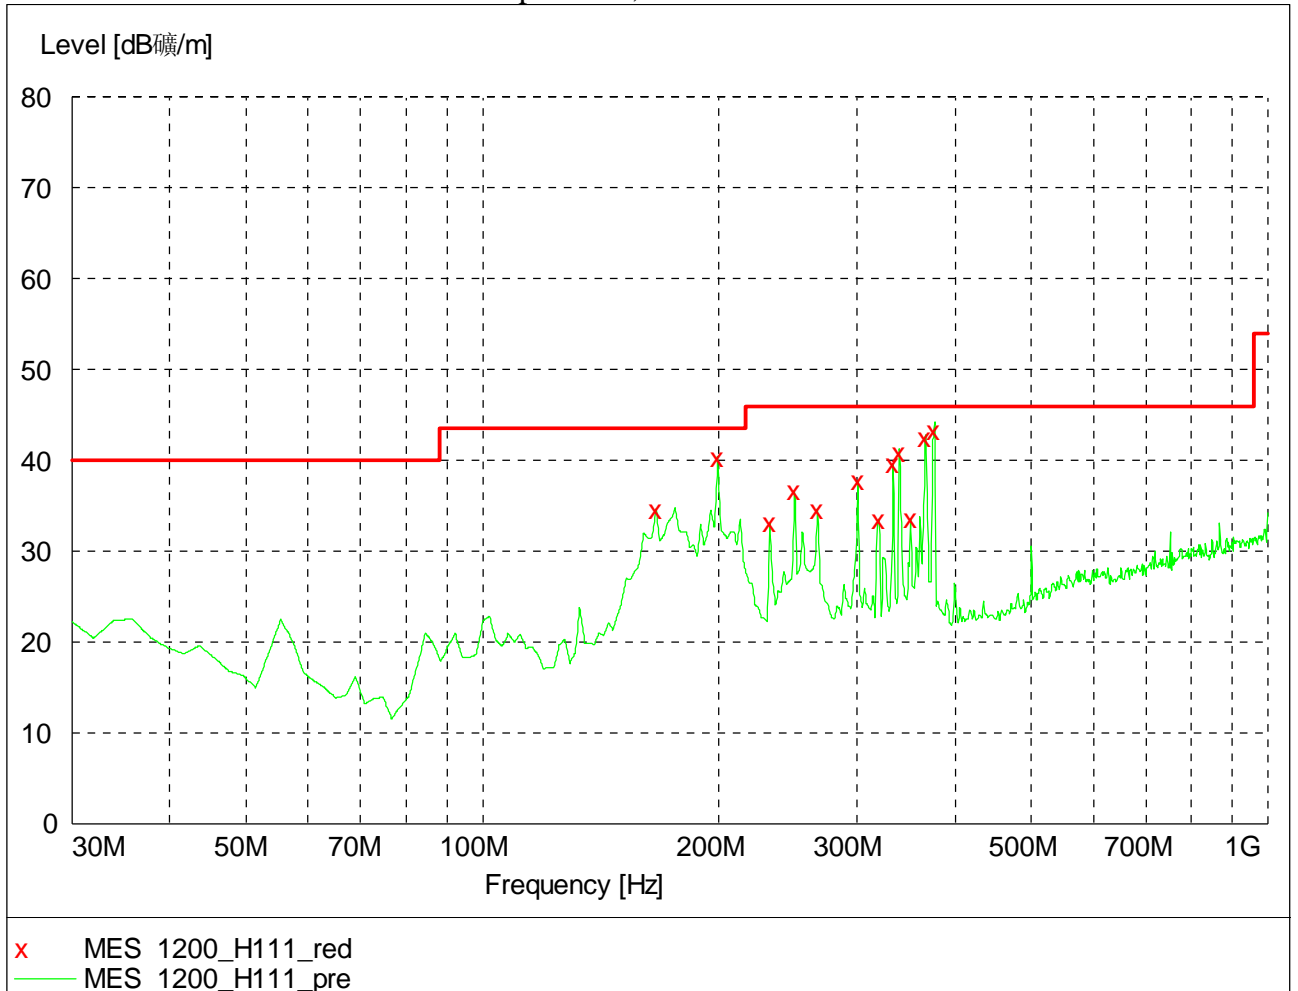

Channel M

Channel H

802.11n, 5.8GHz, HT40, GI=0, card 1, Chain 0
Channel L

Channel H

802.11n, 5.8GHz, HT40, GI=0, card 1, Chain 0 + Chain 1
Channel L

Channel H

802.11n, 5.8GHz, HT40, GI=1, card 1, Chain 0
Channel L

Channel H

802.11n, 5.8GHz, HT40, GI=1, card 1, Chain 0 + Chain 1
Channel L

Channel H

FCC ID: Q9DMSR1200N
IC: 4675A-MSR1200N

5. Spurious Emission

POE powered, Horizontal

FCC ID: Q9DMSR1200N
IC: 4675A-MSR1200N

POE powered, Vertical

FCC ID: Q9DMSR1200N
IC: 4675A-MSR1200N

Adapter powered, horizontal

FCC ID: Q9DMSR1200N
IC: 4675A-MSR1200N

Adapter powered, vertical