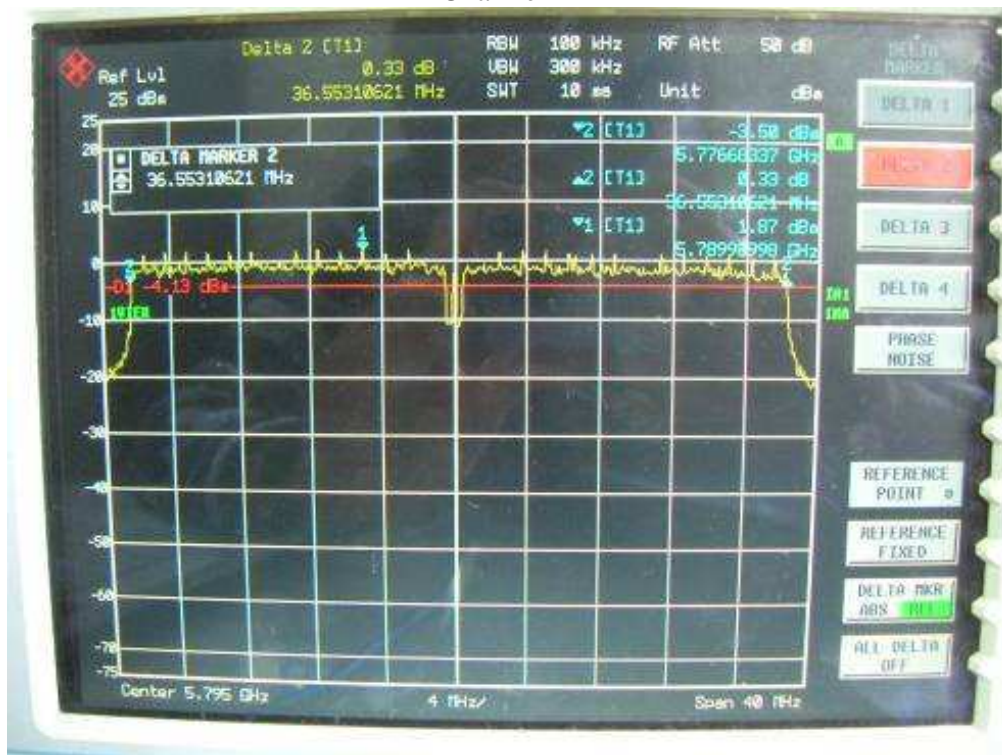

Channel H

802.11n, 5.8GHz band, HT40, GI=1, card 1, Chain0 + Chain1
Channel L