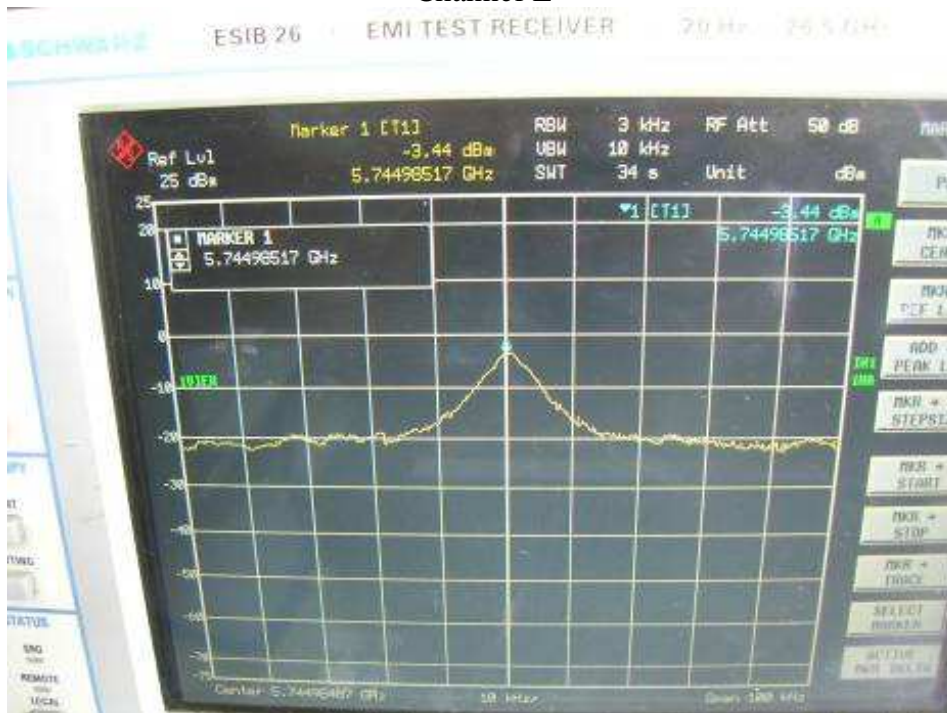

Channel H

802.11n, 5.8GHz band, HT40, GI=1, card 1, Chain0 + Chain1
Channel L

Channel H

4. Power spectrum density

802.11a, card 1, Chain 0

Channel L

Channel M

Channel H