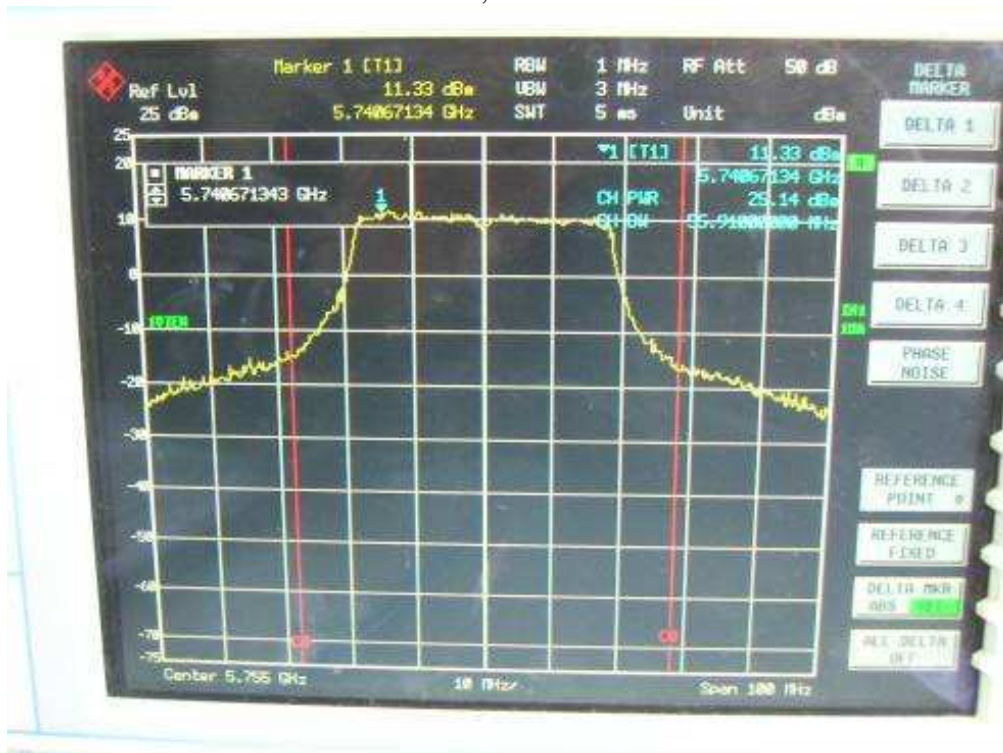

Channel H

802.11n, 5.8GHz band, HT40, GI=1, card 1, Chain0 + Chain1

Chain0, 26dB Bandwidth

Chain0, Channel L

Chain0, Channel H

Chain1, 26dB Bandwidth

Chain1, Channel L

Chain1, Channel H

3. Minimum 6dB bandwidth

802.11a, card 1, Chain 0

Channel L

Channel M

Channel H

802.11b, card 1, Chain 0

Channel L

Channel M