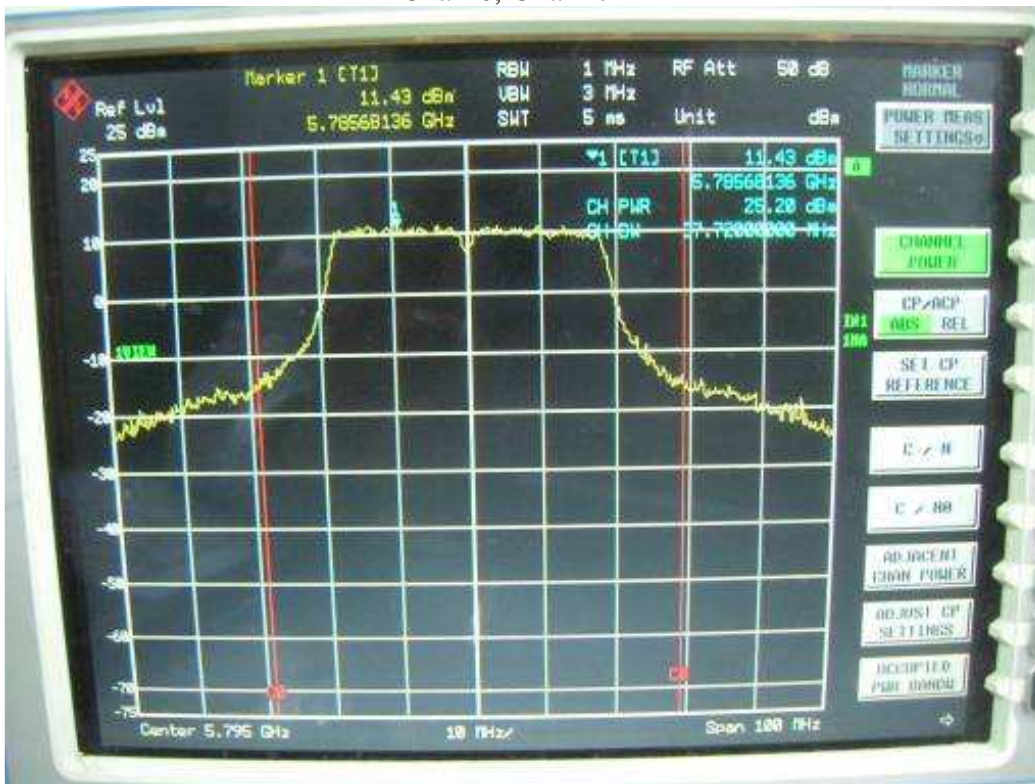

Chain0, Channel H