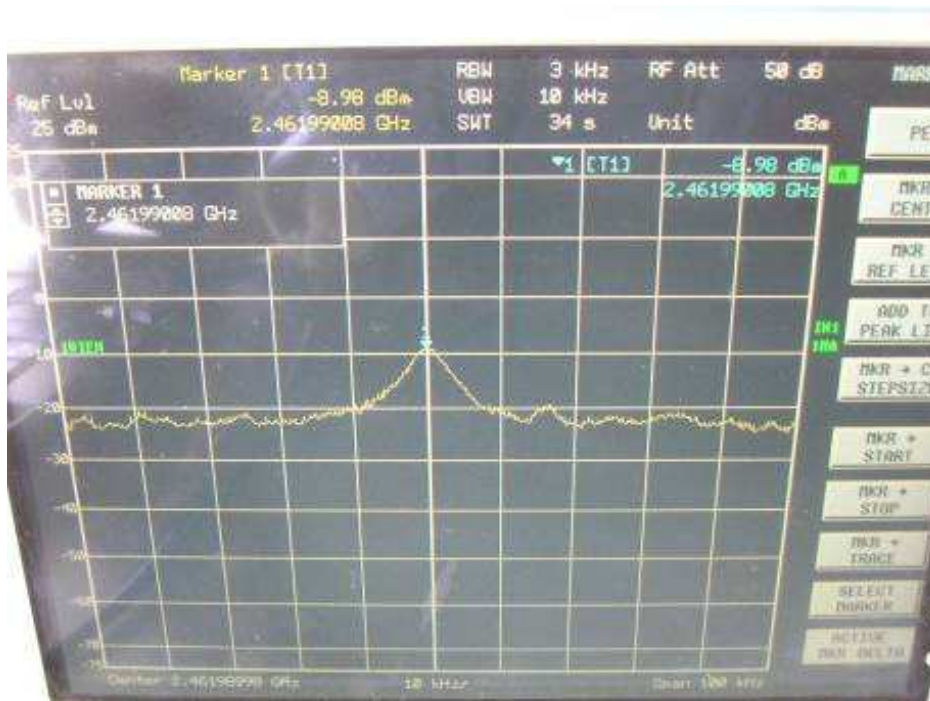

802.11n, 2.4GHz, HT20, card 1, Chain 0

Channel L

Channel M

Channel H

802.11n, 2.4GHz, HT20, card 1, Chain 0 + Chain1
Channel L

Channel M

Channel H

802.11n, 2.4GHz, HT40, GI=0, card 1, Chain 0
Channel L

Channel M

Channel H

802.11n, 2.4GHz, HT40, GI=0, card 1, Chain 0 + Chain 1
Channel L

Channel M

Channel H

802.11n, 2.4GHz, HT40, GI=1, card 1, Chain 0
Channel L

Channel M

Channel H