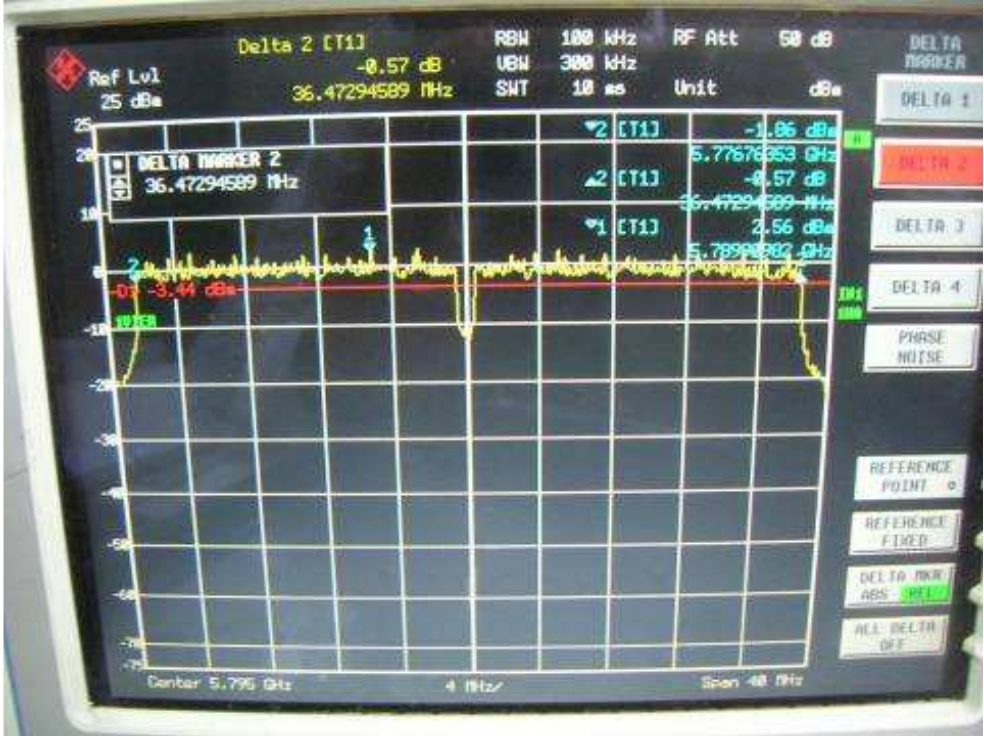

802.11n, 5.8GHz band, HT40, GI=0, card 1, Chain0
Channel L

Channel H

802.11n, 5.8GHz band, HT40, GI=0, card 1, Chain0 + Chain1
Channel L

Channel H

802.11n, 5.8GHz band, HT40, GI=1, card 1, Chain0
Channel L