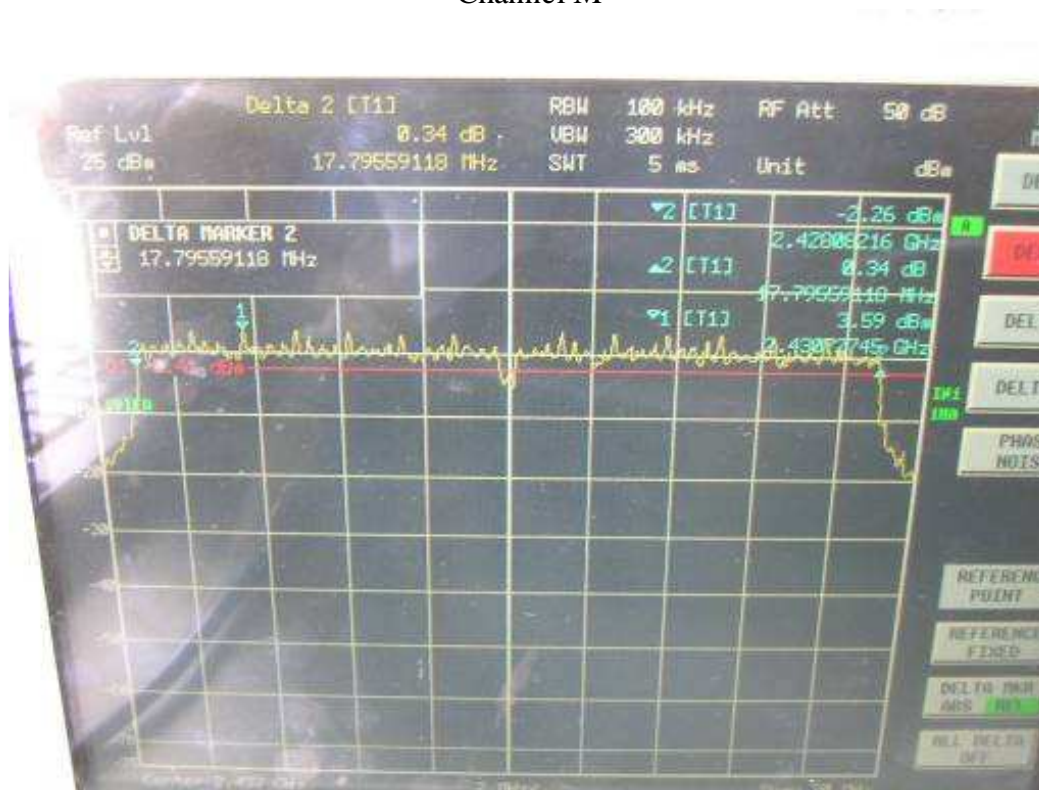

Channel H

802.11g, card 1, Chain 0

Channel L

Channel M

Channel H

802.11n, 2.4GHz band, HT20, card 1, Chain0

Channel L

Channel M