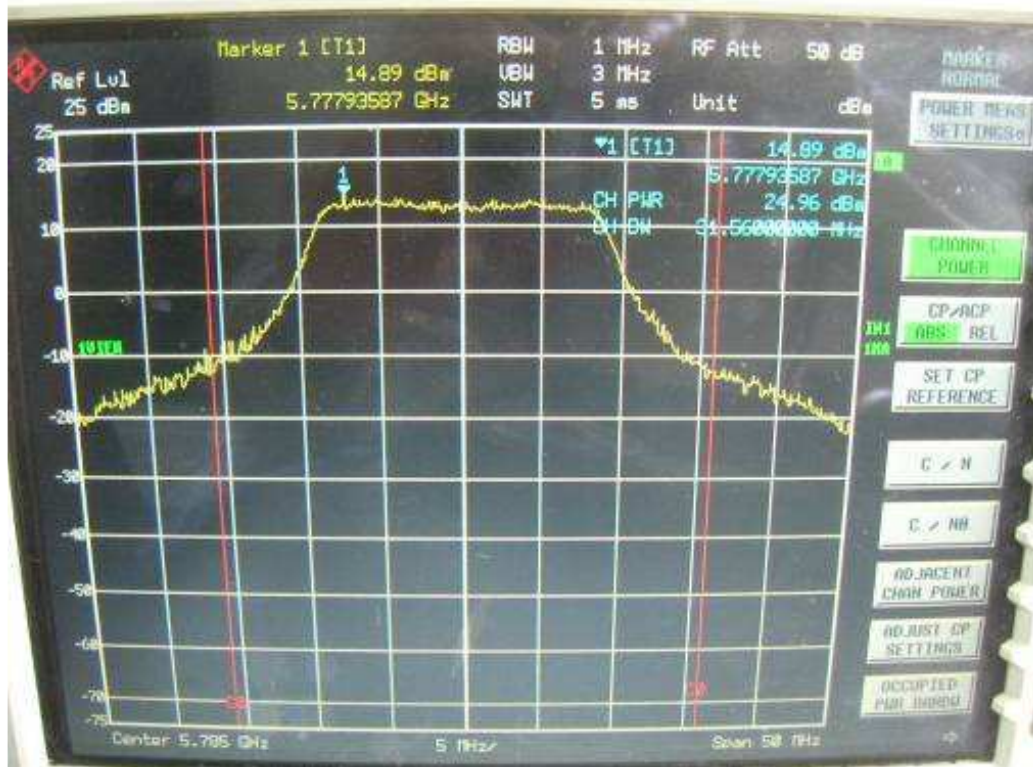

Chain1, 26dB Band width

Chain1, Channel L

Chain 1, Channel M

Chain 1, Channel H

802.11n, 5.8GHz band, HT20, card 1, Chain0

26dB Bandwidth

Channel L

Channel M