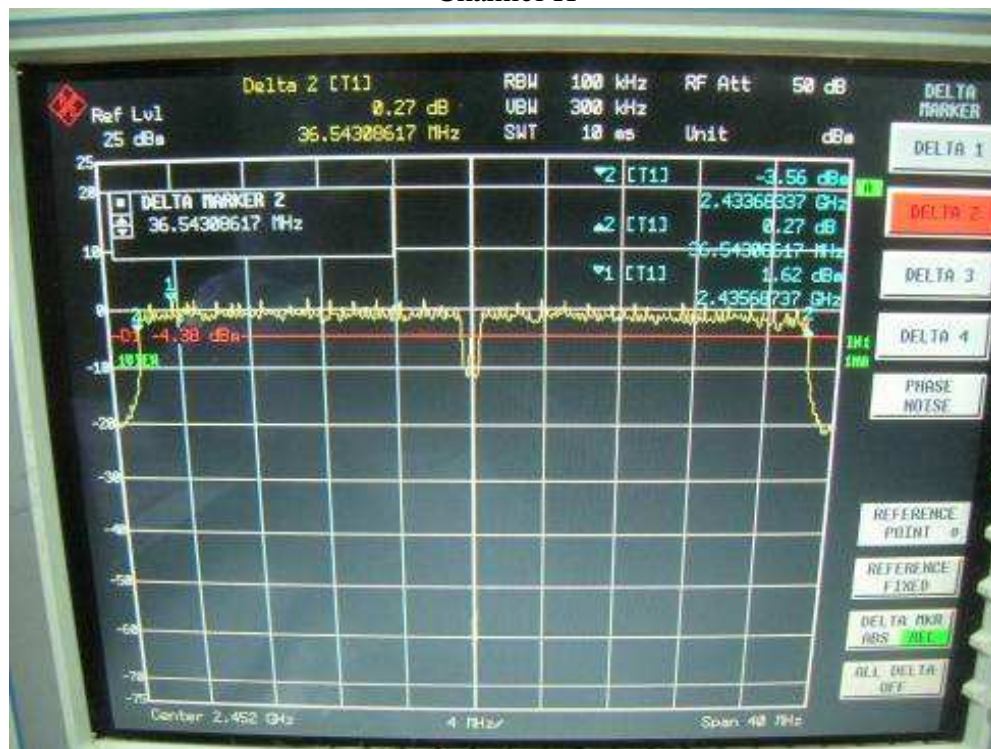

Channel H

802.11n, 2.4GHz band, HT20, card 1, Chain0 + Chain1
Channel L

Channel M

Channel H

802.11n, 2.4GHz band, HT40, GI=0, card 1, Chain0
Channel L

Channel M

Channel H

802.11n, 2.4GHz band, HT40, GI=0, card 1, Chain0 + Chain1
Channel L