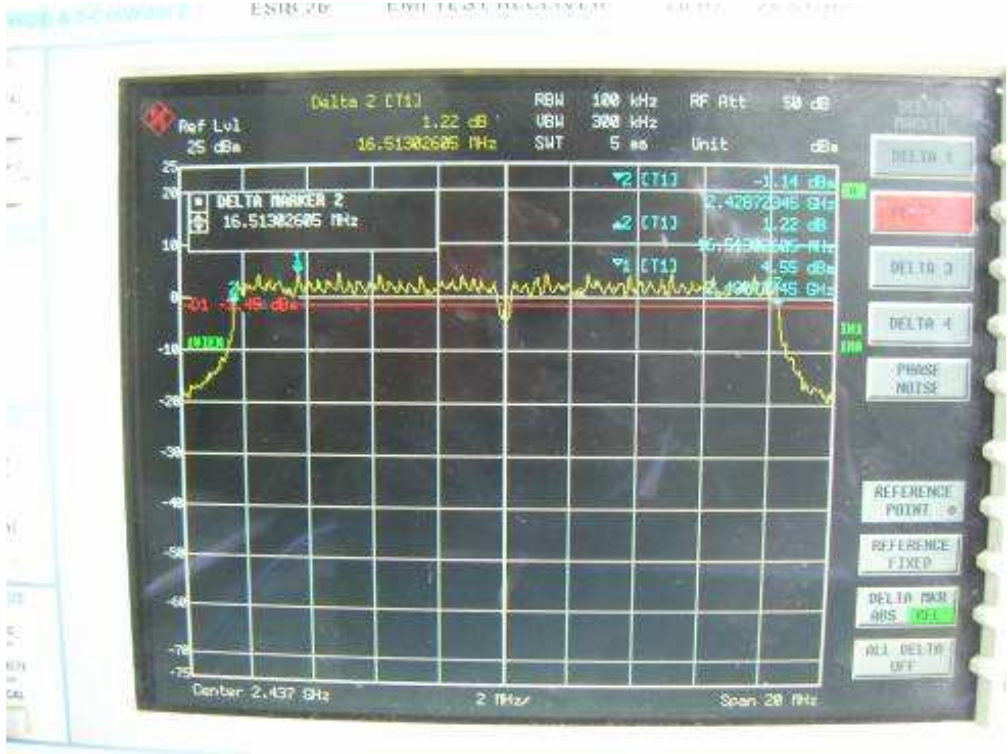

3. Minimum 6dB bandwidth

802.11a, card 1, Chain 0

Channel L

Channel M

Channel H

802.11b, card 1, Chain 0

Channel L

Channel M

Channel H

802.11g, card 1, Chain 0

Channel L

Channel M

Channel H

802.11n, 2.4GHz band, HT20, card 1, Chain0

Channel L

Channel M

Channel H

802.11n, 2.4GHz band, HT20, card 1, Chain0 + Chain1
Channel L

Channel M

Channel H

802.11n, 2.4GHz band, HT40, GI=0, card 1, Chain0
Channel L

Channel M

Channel H

802.11n, 2.4GHz band, HT40, GI=0, card 1, Chain0 + Chain1
Channel L