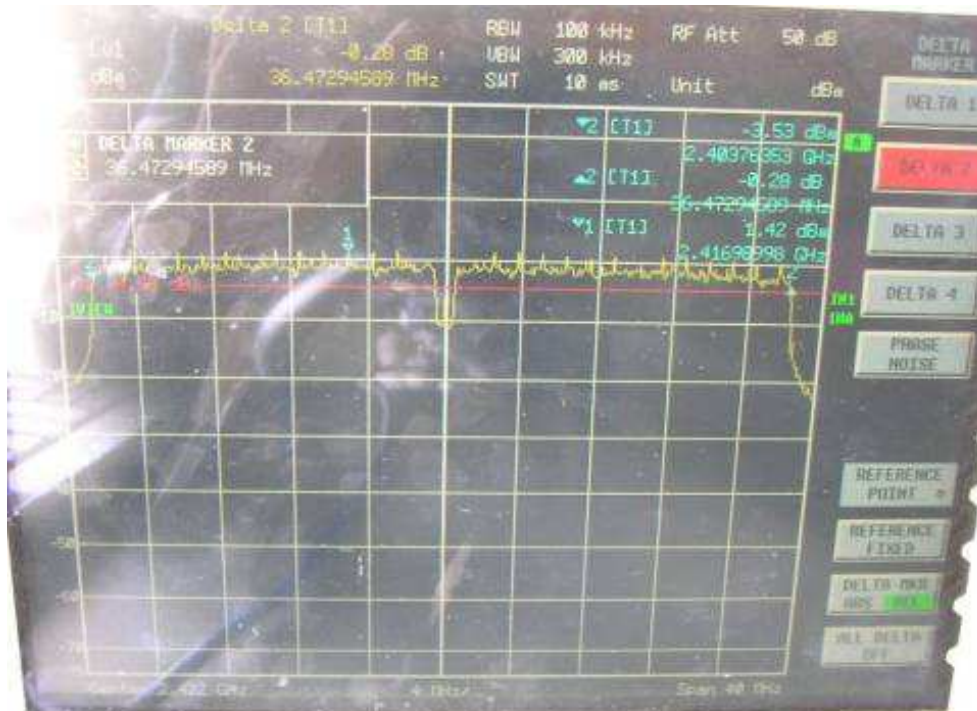

Channel M

Channel H

802.11n, 2.4GHz band, HT40, GI=1, card 1, Chain0

Channel L

Channel M

Channel H

802.11n, 2.4GHz band, HT40, GI=1, card 1, Chain0 + Chain1
Channel L

Channel M