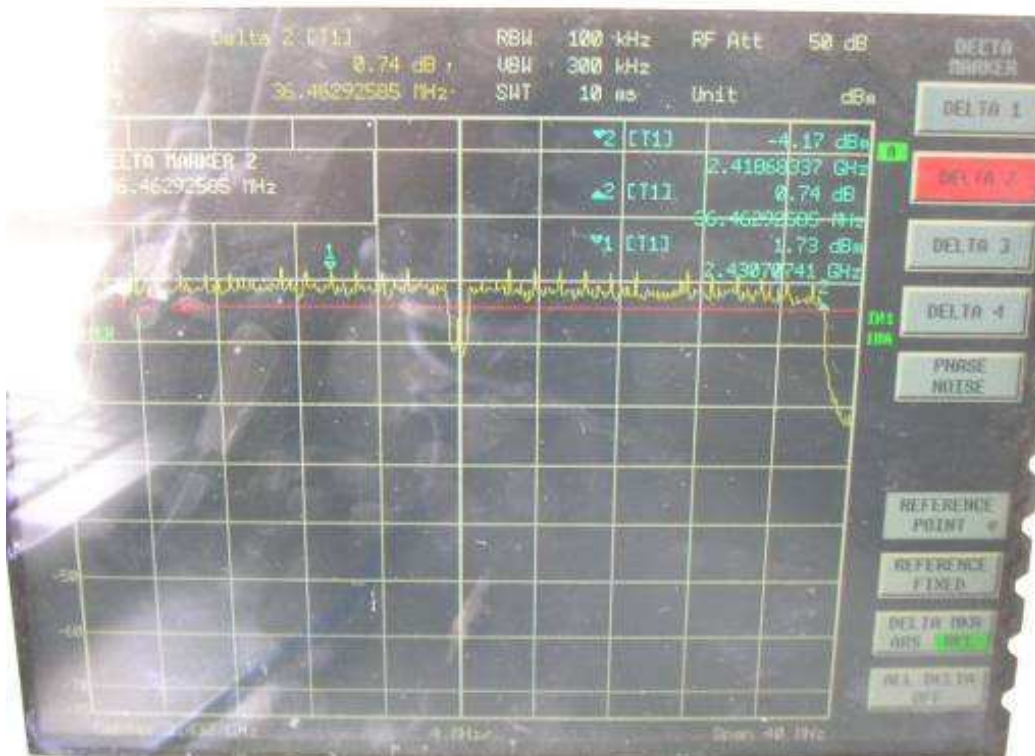

Channel M

Channel H

802.11n, 2.4GHz band, HT40, GI=1, card 1, Chain0

Channel L

Channel M

Channel H

802.11n, 2.4GHz band, HT40, GI=1, card 1, Chain0 + Chain1
Channel L

Channel M