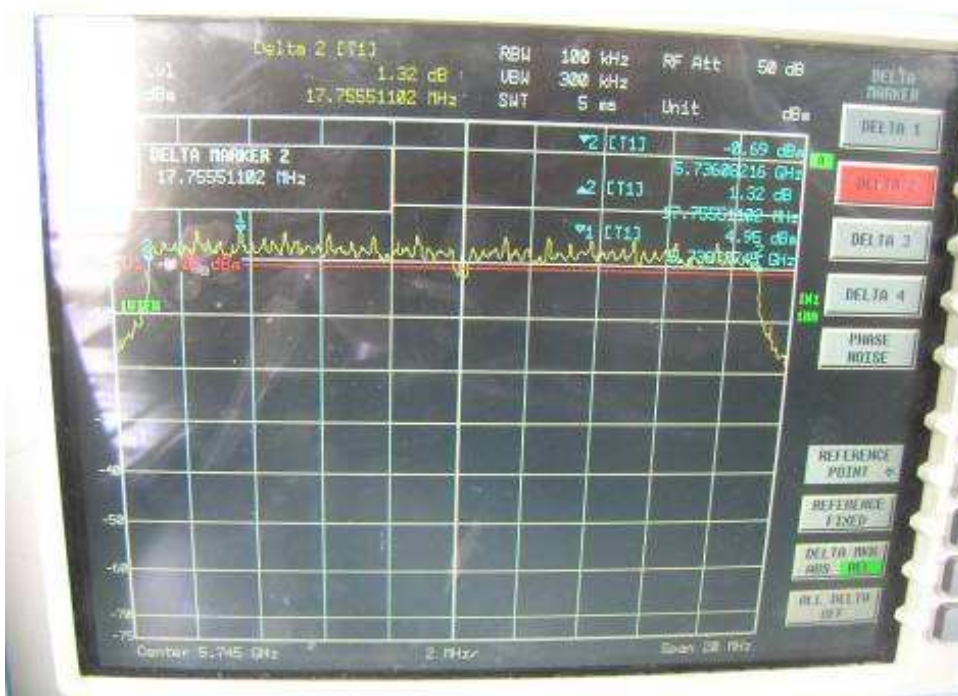

Channel H

802.11n, 5.8GHz band, HT20, card 1, Chain0

Channel L