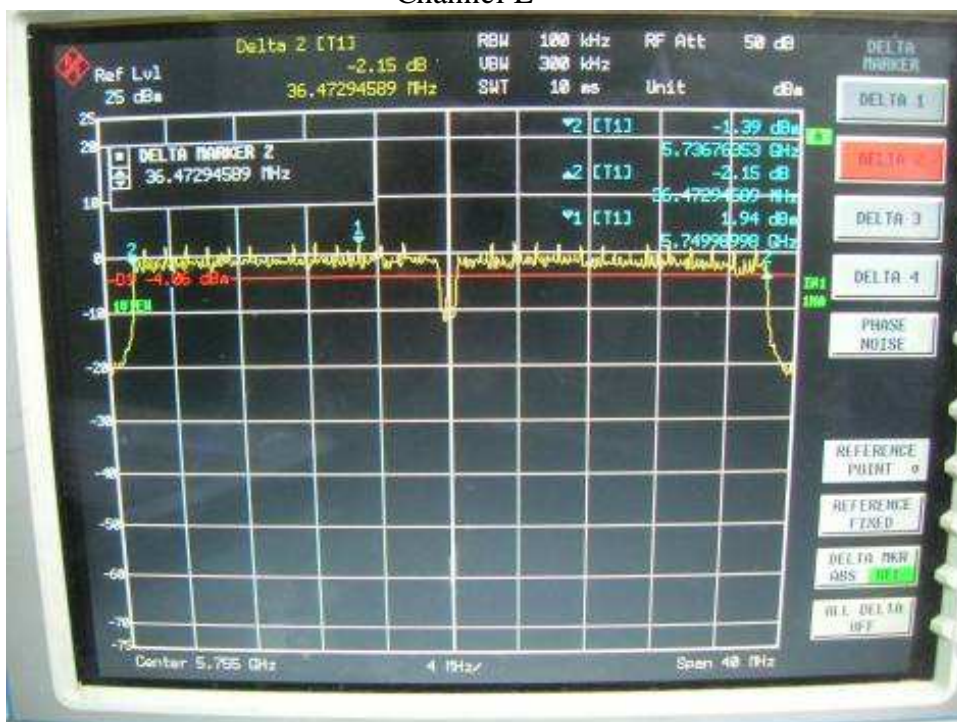

802.11n, 5.8GHz band, HT40, GI=0, card 1, Chain0
Channel L