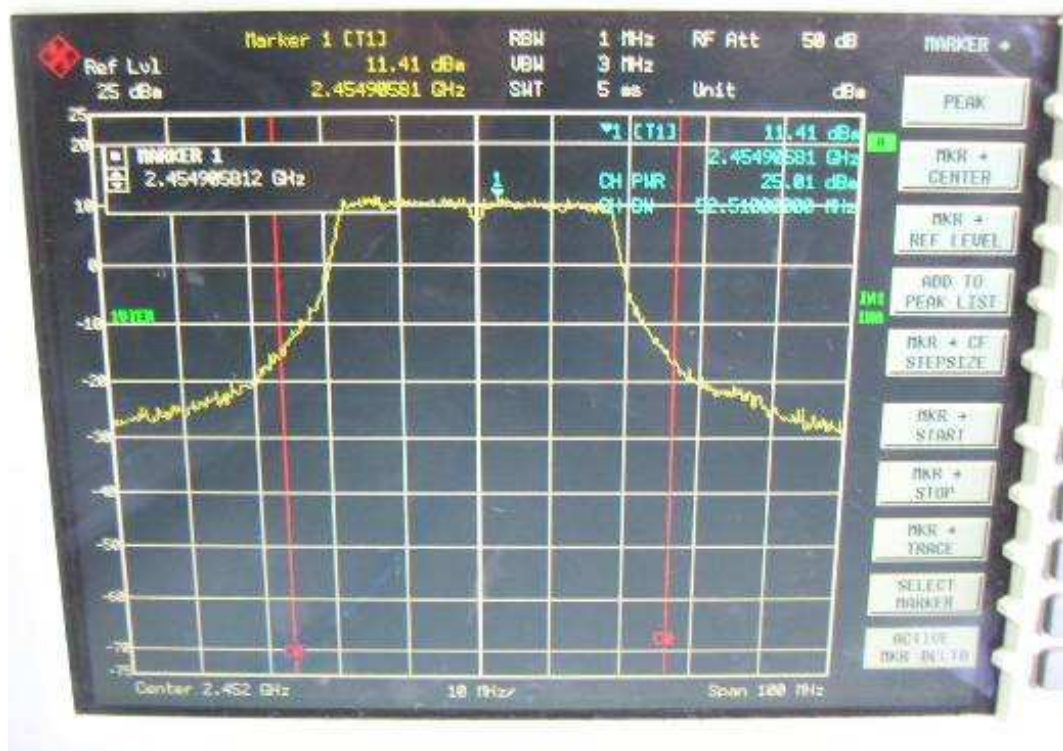

Channel L

Channel M

Channel H

802.11n, 2.4GHz band, HT40, GI=1, card 1, Chain0 + Chain1

Chain0, 26dB Bandwidth

Chain0, Channel L

Chain0, Channel M

Chain0, Channel H

Chain1, 26dB Band width

Chain1, Channel L

Chain 1, Channel M

Chain 1, Channel H

802.11n, 5.8GHz band, HT20, card 1, Chain0

26dB Bandwidth

Channel L

Channel M