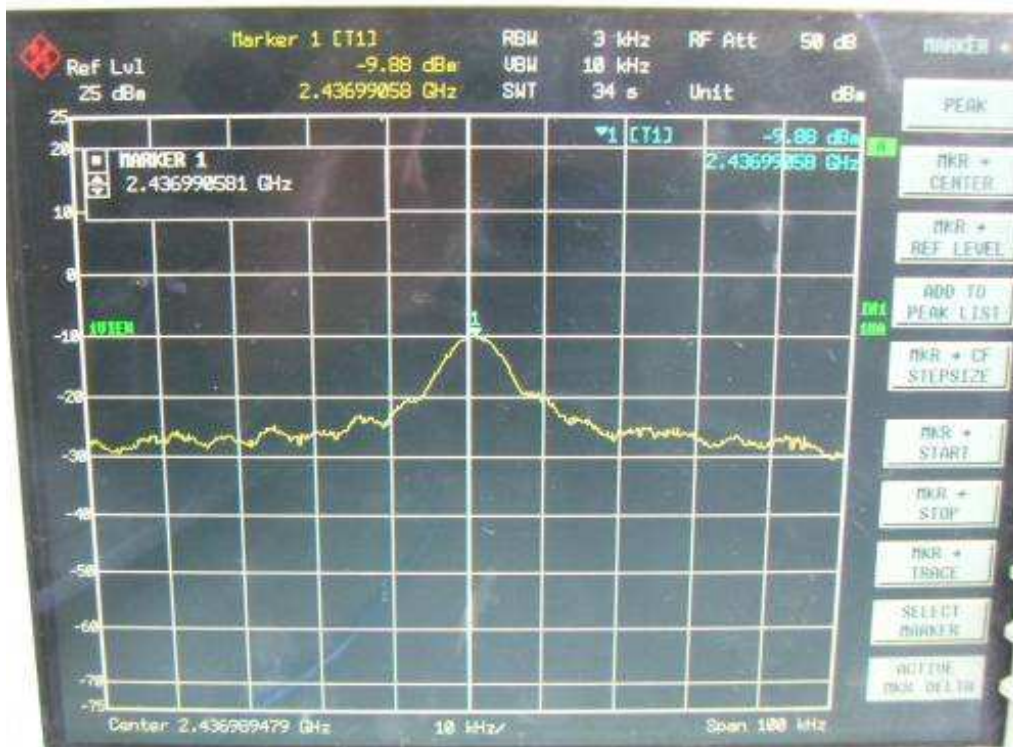

Channel M

Channel H

802.11n, 2.4GHz, HT40, GI=0, card 1, Chain 0 + Chain 1
Channel L

Channel M

Channel H

802.11n, 2.4GHz, HT40, GI=1, card 1, Chain 0
Channel L

Channel M

Channel H