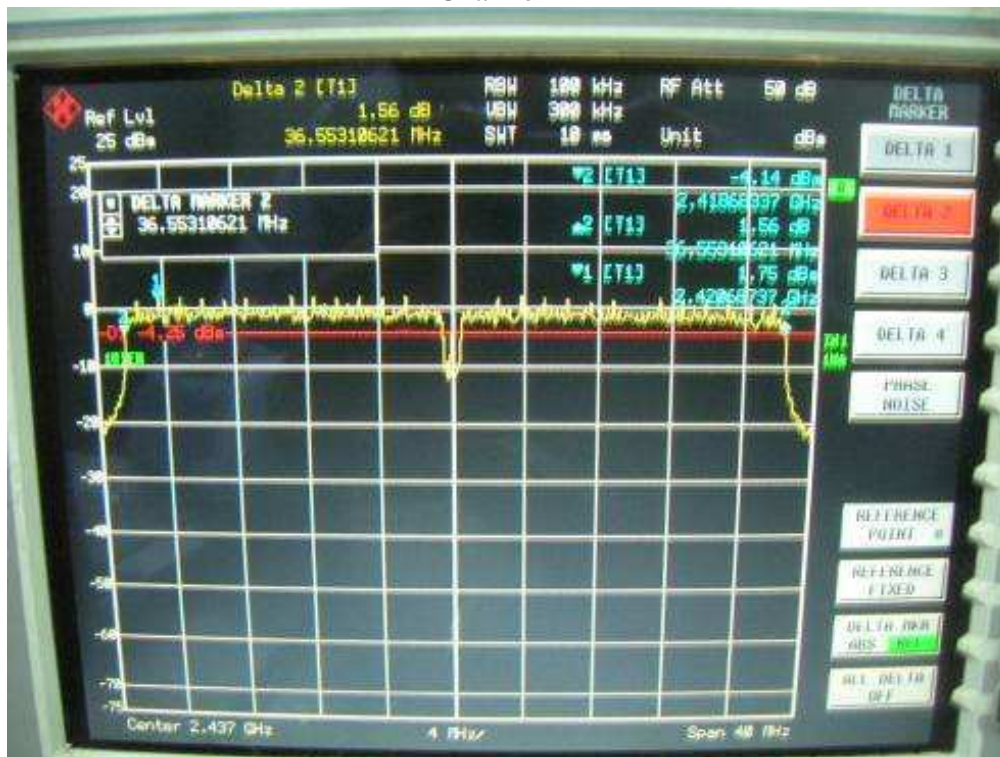

Channel H

802.11n, 2.4GHz band, HT20, card 1, Chain0 + Chain1
Channel L

Channel M

Channel H

802.11n, 2.4GHz band, HT40, GI=0, card 1, Chain0
Channel L

Channel M

Channel H

802.11n, 2.4GHz band, HT40, GI=0, card 1, Chain0 + Chain1
Channel L