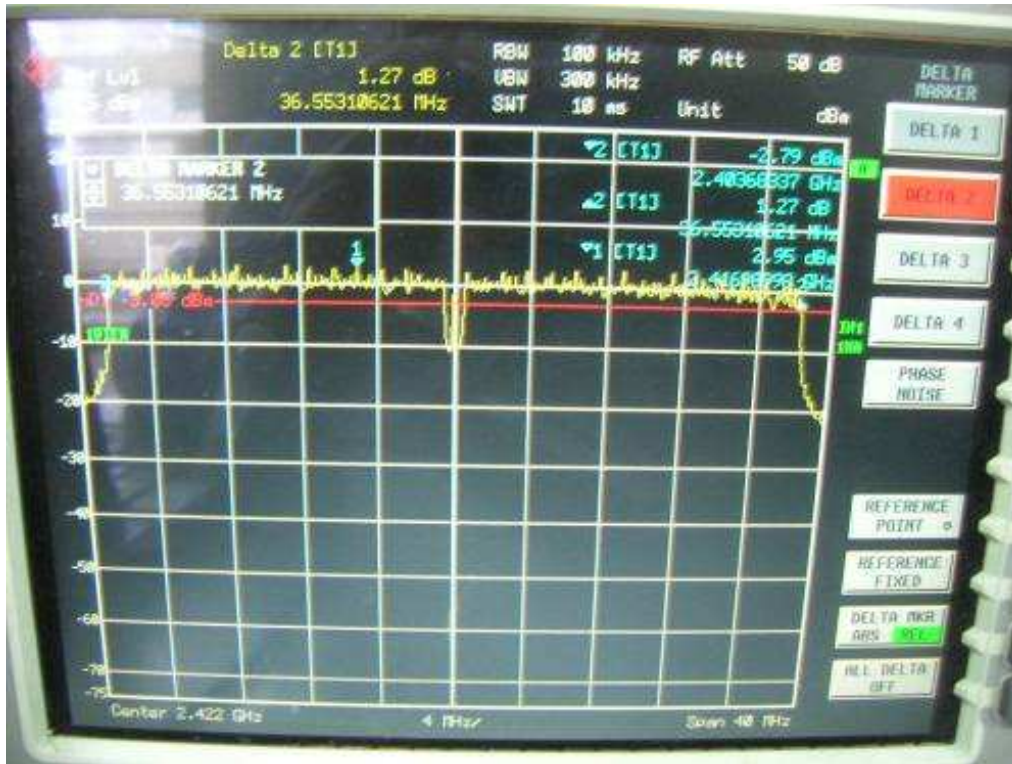

Channel H

802.11n, 2.4GHz band, HT20, card 1, Chain0 + Chain1
Channel L

Channel M

Channel H

802.11n, 2.4GHz band, HT40, GI=0, card 1, Chain0
Channel L

Channel M

Channel H

802.11n, 2.4GHz band, HT40, GI=0, card 1, Chain0 + Chain1
Channel L