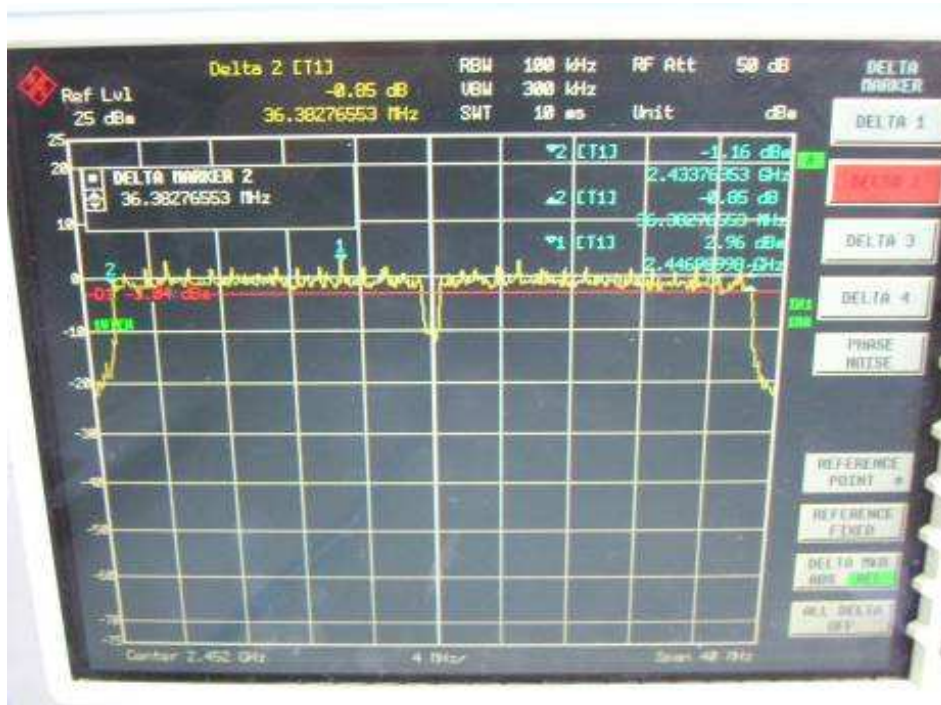

Channel H

802.11n, 5.8GHz band, HT20, card 1, Chain0

Channel L