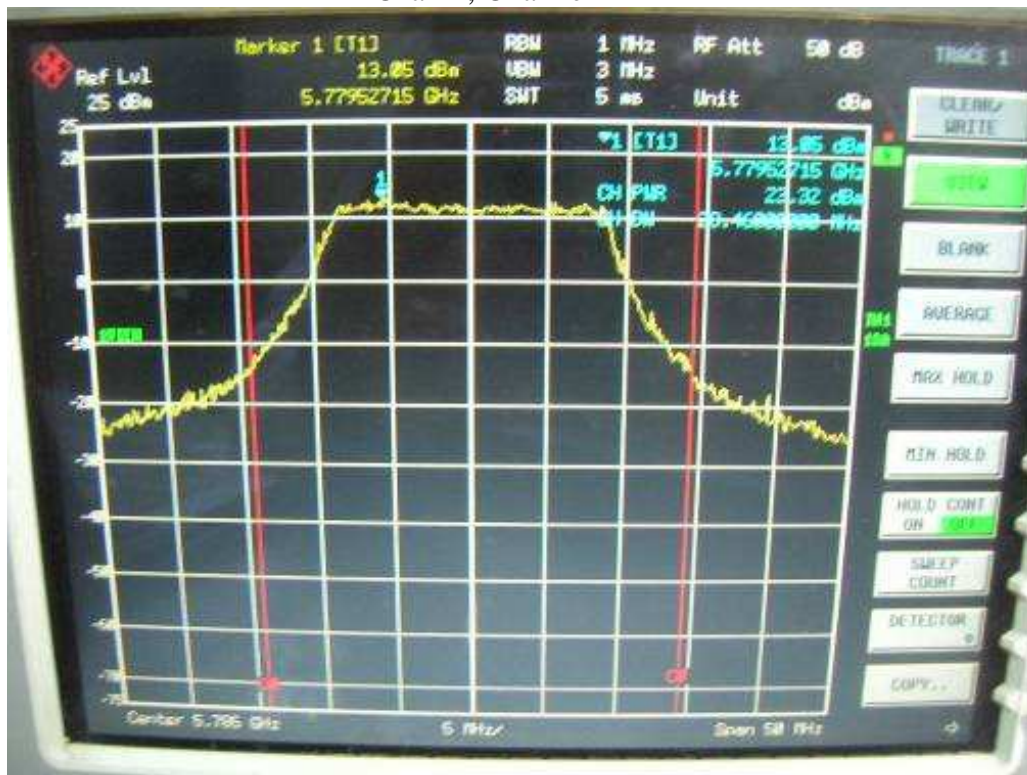

Chain 1, Channel M