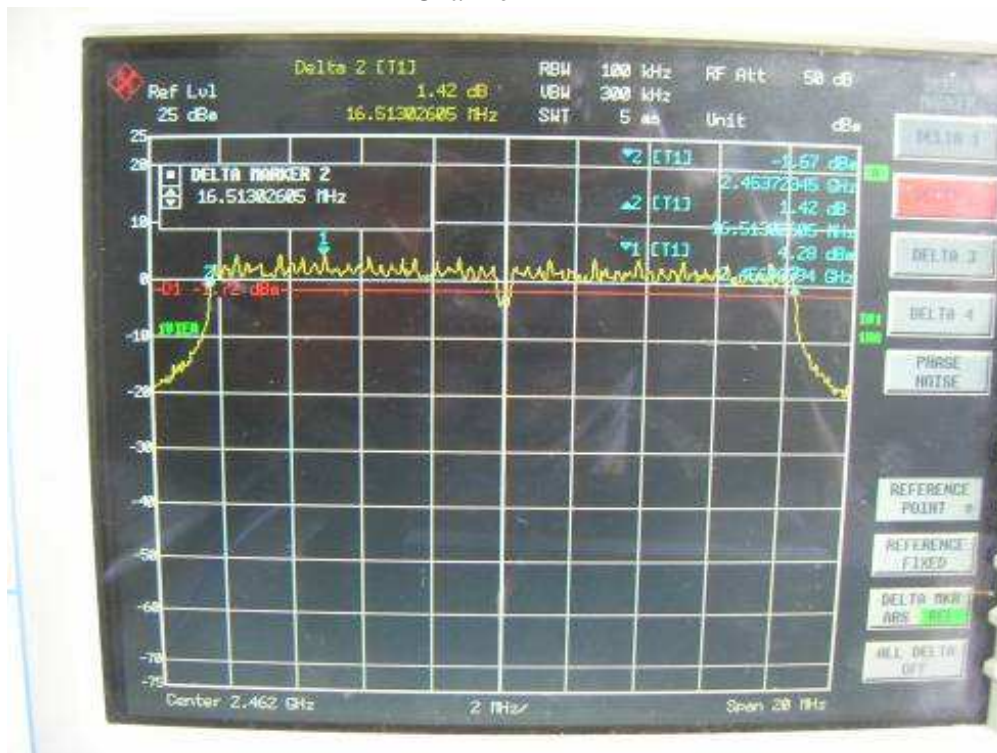

3. Minimum 6dB bandwidth

802.11a, card 1, Chain 0

Channel L

Channel M

Channel H

802.11b, card 1, Chain 0

Channel L

Channel M

Channel H

802.11g, card 1, Chain 0

Channel L

Channel M

Channel H

802.11n, 2.4GHz band, HT20, card 1, Chain0

Channel L

Channel M