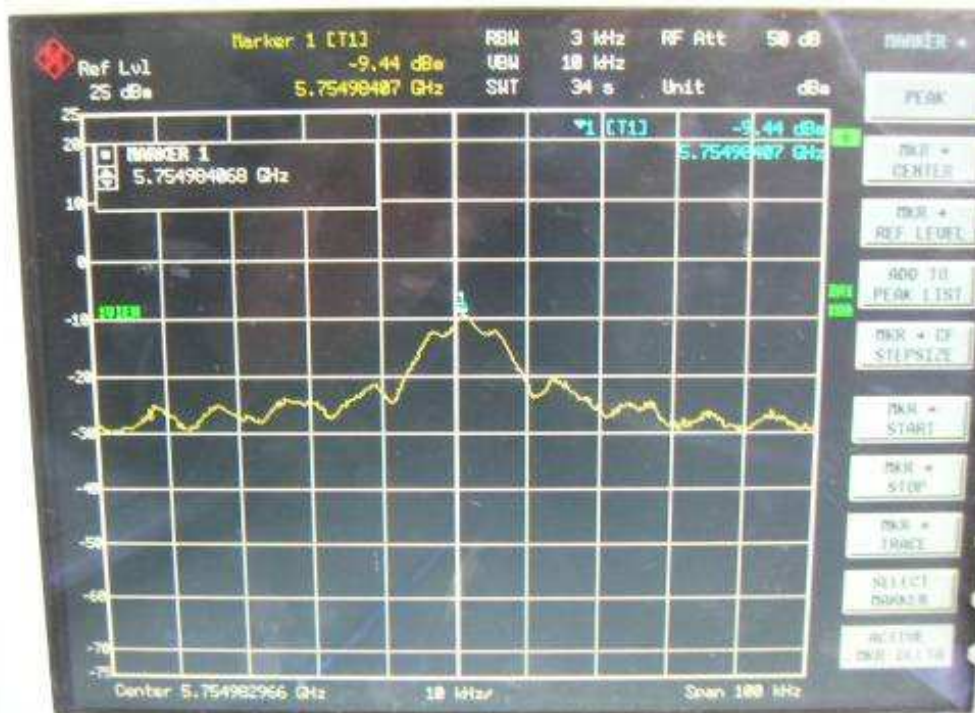

802.11n, 5.8GHz, HT40, GI=1, card 1, Chain 0 + Chain 1
Channel L