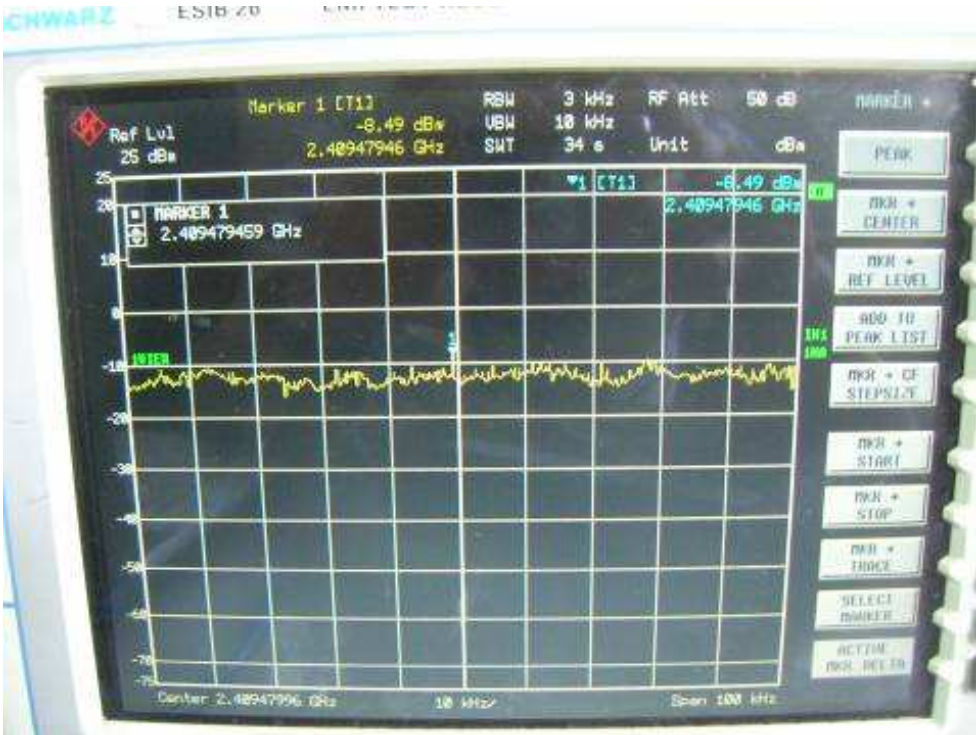

802.11b, card 1, Chain 0

Channel L