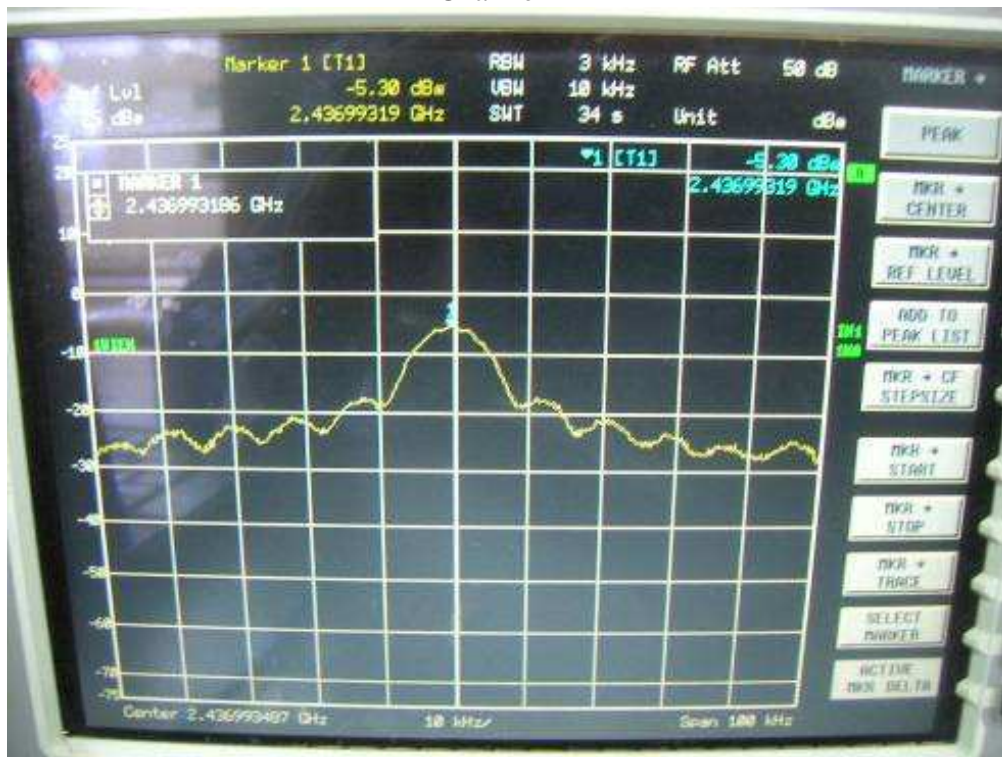

Channel M

Channel H

802.11n, 2.4GHz, HT40, GI=0, card 1, Chain 0 + Chain 1
Channel L

Channel M

Channel H

802.11n, 2.4GHz, HT40, GI=1, card 1, Chain 0
Channel L

Channel M

Channel H