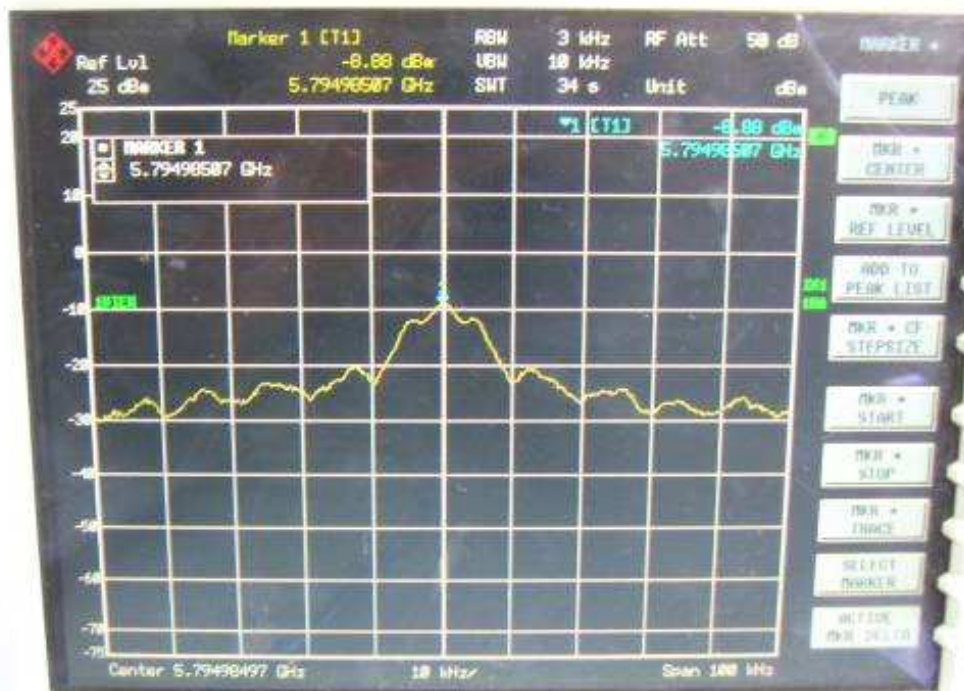

Channel M

Channel H

802.11n, 5.8GHz, HT40, GI=0, card 1, Chain 0
Channel L

Channel H

802.11n, 5.8GHz, HT40, GI=0, card 1, Chain 0 + Chain 1
Channel L

Channel H

802.11n, 5.8GHz, HT40, GI=1, card 1, Chain 0
Channel L

Channel H

802.11n, 5.8GHz, HT40, GI=1, card 1, Chain 0 + Chain 1
Channel L

Channel H

FCC ID: Q9DMSR1200N
IC: 4675A-MSR1200N

5. Spurious Emission

POE powered, Horizontal

FCC ID: Q9DMSR1200N
IC: 4675A-MSR1200N