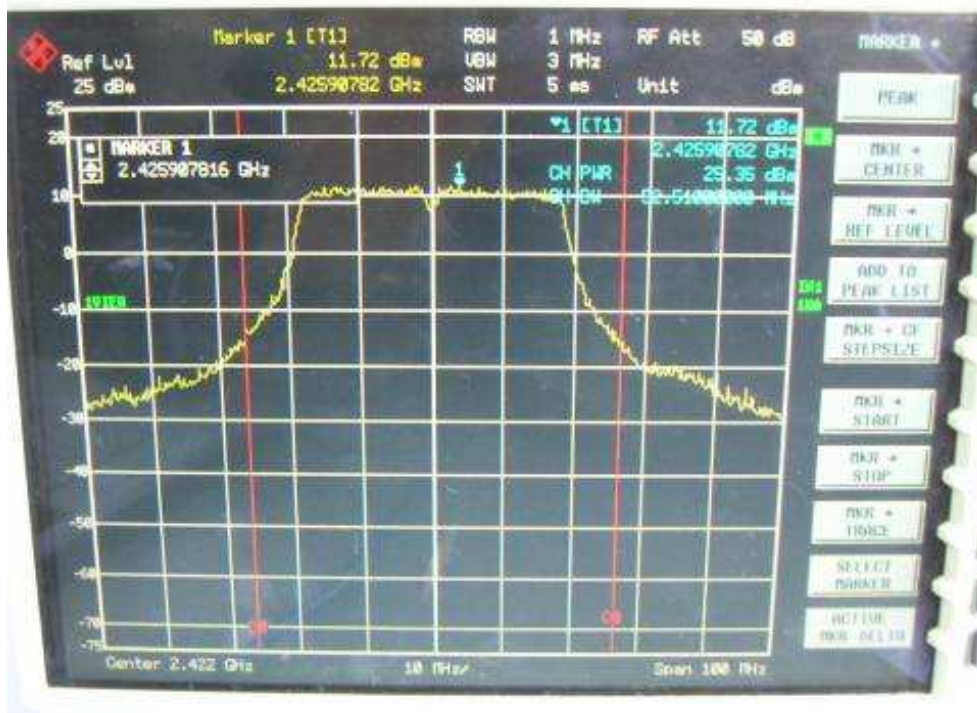

Channel L

Channel M

Channel H

802.11n, 2.4GHz band, HT40, GI=1, card 1, Chain0 + Chain1

Chain0, 26dB Bandwidth

Chain0, Channel L

Chain0, Channel M

Chain0, Channel H

Chain1, 26dB Band width

Chain1, Channel L

Chain 1, Channel M

Chain 1, Channel H

802.11n, 5.8GHz band, HT20, card 1, Chain0

26dB Bandwidth

Channel L

Channel M