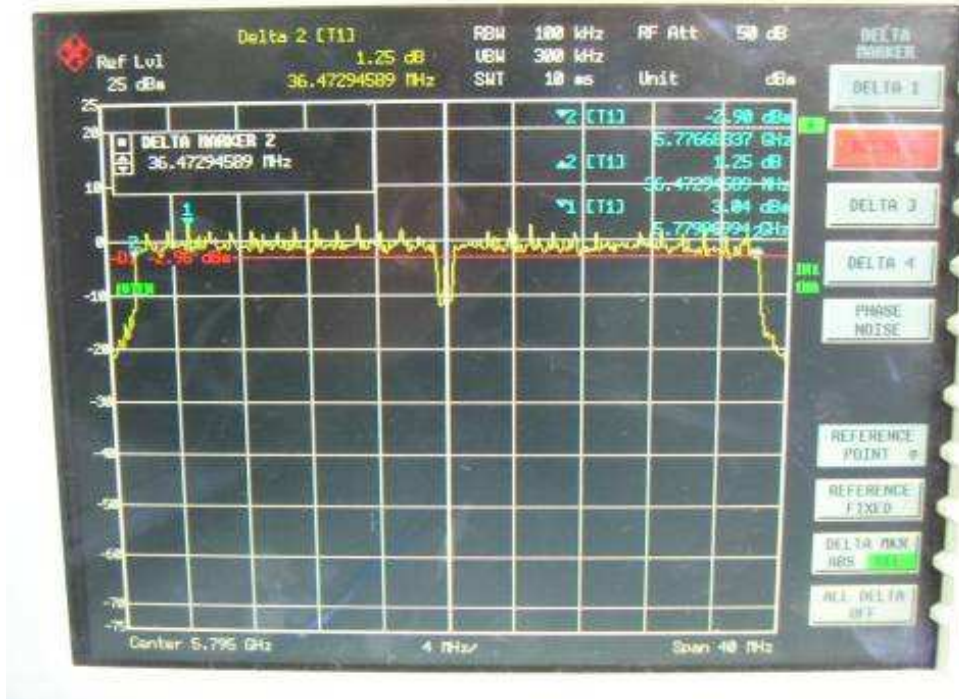

Channel H

4. Power spectrum density

802.11a, card 1, Chain 0

Channel L