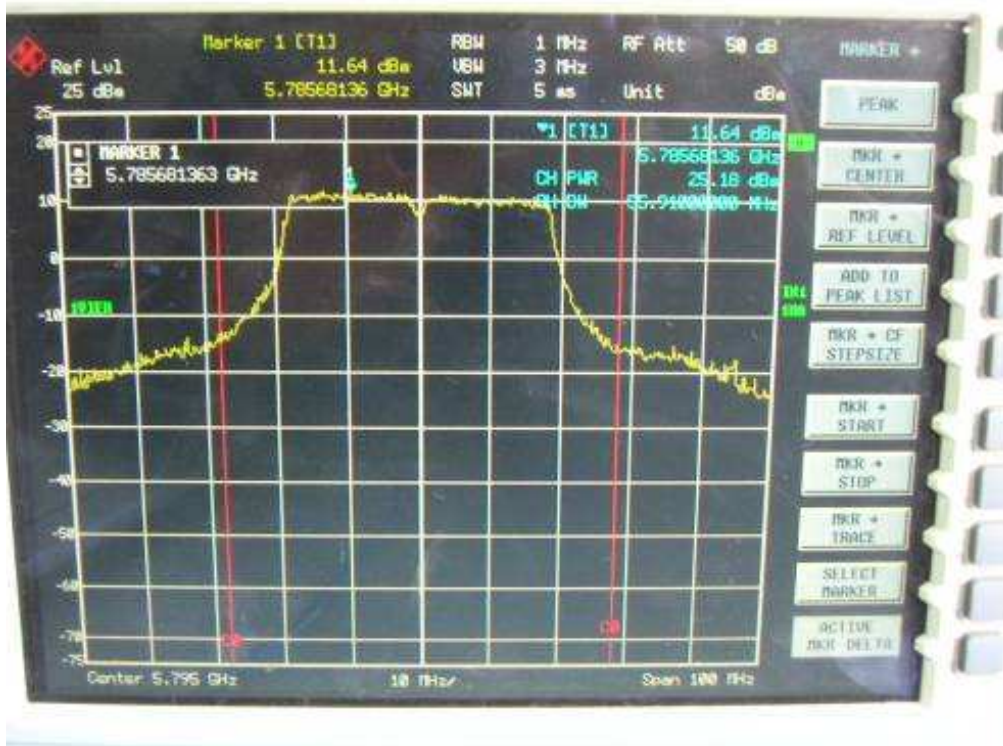

Channel H

802.11n, 5.8GHz band, HT40, GI=1, card 1, Chain0 + Chain1

Chain0, 26dB Bandwidth

Chain0, Channel L

Chain0, Channel H

Chain1, 26dB Bandwidth

Chain1, Channel L

Chain1, Channel H

3. Minimum 6dB bandwidth

802.11a, card 1, Chain 0

Channel L

Channel M

Channel H

802.11b, card 1, Chain 0

Channel L

Channel M