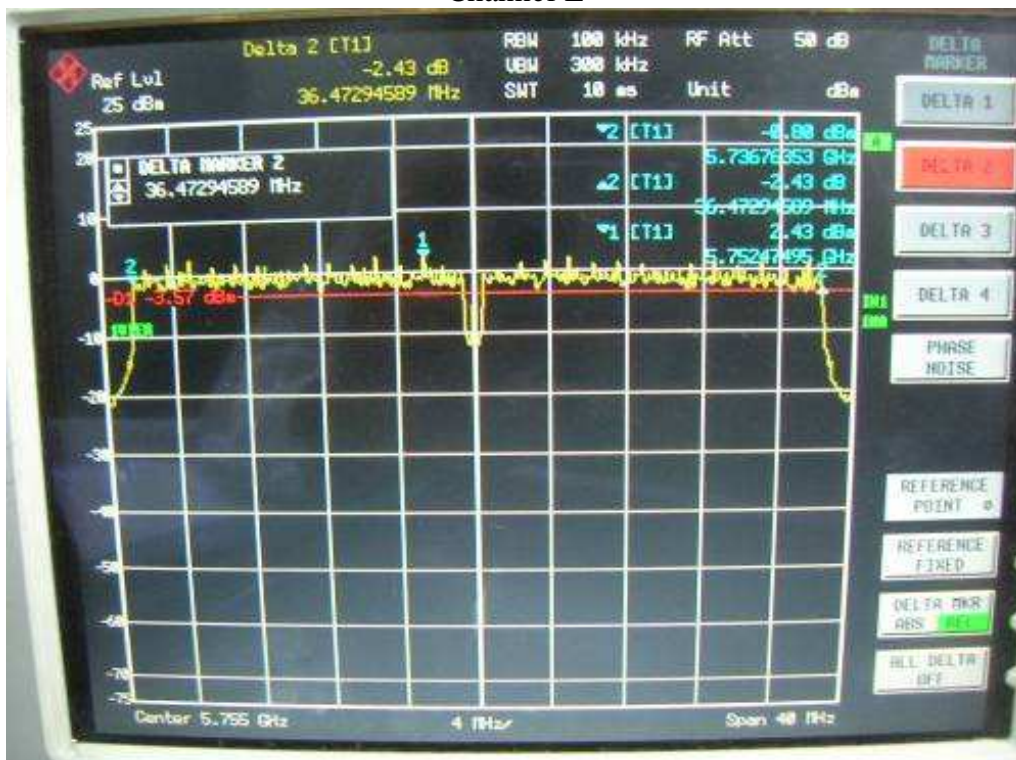

802.11n, 5.8GHz band, HT40, GI=0, card 1, Chain0 + Chain1
Channel L