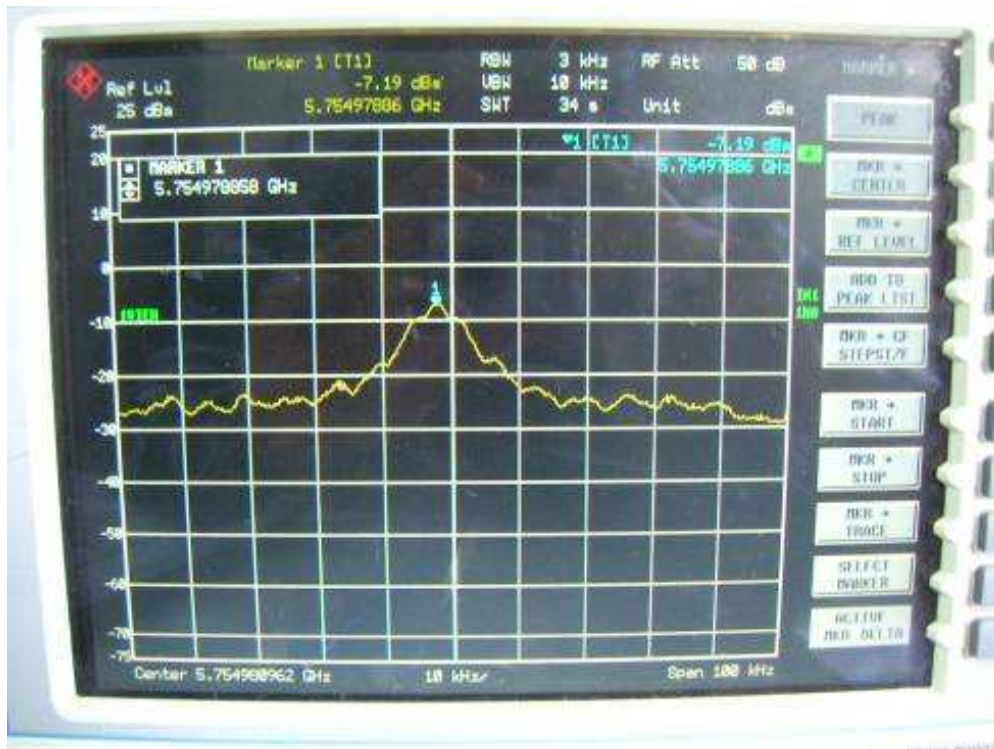

Channel M

Channel H

802.11n, 5.8GHz, HT40, GI=0, card 1, Chain 0
Channel L

Channel H

802.11n, 5.8GHz, HT40, GI=0, card 1, Chain 0 + Chain 1
Channel L

Channel H

802.11n, 5.8GHz, HT40, GI=1, card 1, Chain 0
Channel L