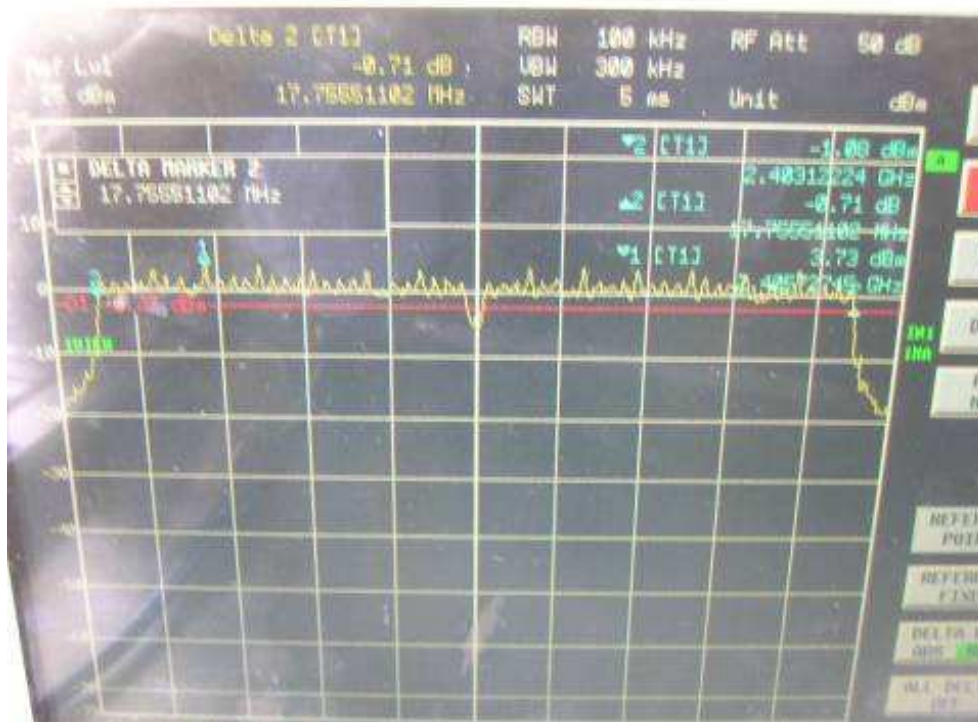

3. Minimum 6dB bandwidth

802.11a, card 1, Chain 0

Channel L

Channel M

Channel H

802.11b, card 1, Chain 0

Channel L

Channel M

Channel H

802.11g, card 1, Chain 0

Channel L

Channel M

Channel H

802.11n, 2.4GHz band, HT20, card 1, Chain0

Channel L

Channel M

Channel H

802.11n, 2.4GHz band, HT20, card 1, Chain0 + Chain1
Channel L

Channel M

Channel H

802.11n, 2.4GHz band, HT40, GI=0, card 1, Chain0
Channel L

Channel M

Channel H

802.11n, 2.4GHz band, HT40, GI=0, card 1, Chain0 + Chain1
Channel L