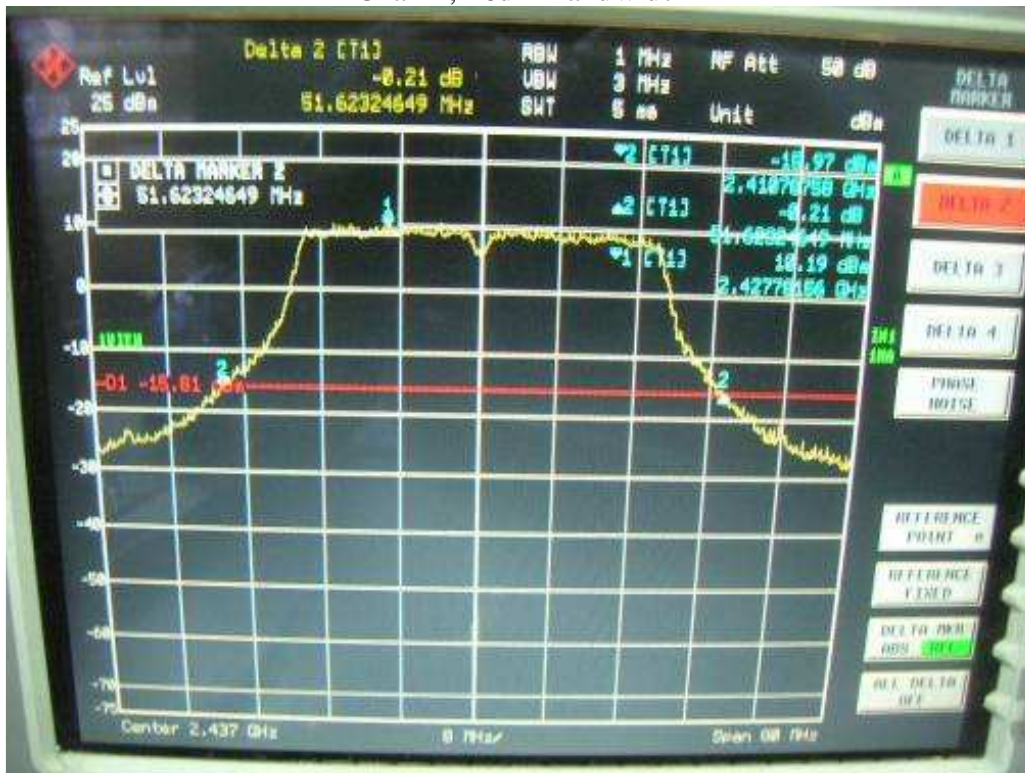

Chain0, Channel M

Chain0, Channel H

Chain1, 26dB Bandwidth

Chain1, Channel L

Chain1, Channel M

Chain1, Channel H

802.11n, 2.4GHz band, HT40, GI=1, card 1, Chain0

26dB Bandwidth

Channel L

Channel M

Channel H

802.11n, 2.4GHz band, HT40, GI=1, card 1, Chain0 + Chain1

Chain0, 26dB Bandwidth

Chain0, Channel L

Chain0, Channel M

Chain0, Channel H

Chain1, 26dB Band width

Chain1, Channel L

Chain 1, Channel M

Chain 1, Channel H

802.11n, 5.8GHz band, HT20, card 1, Chain0

26dB Bandwidth

Channel L

Channel M