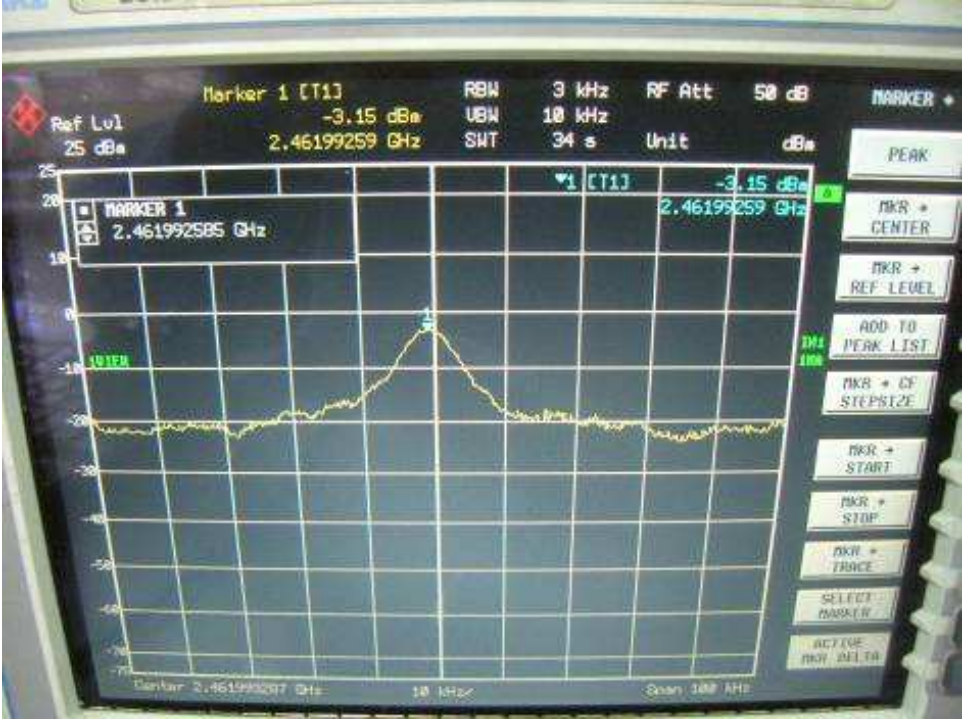

802.11n, 2.4GHz, HT20, card 1, Chain 0

Channel L

Channel M

Channel H

802.11n, 2.4GHz, HT20, card 1, Chain 0 + Chain1
Channel L

Channel M

Channel H

802.11n, 2.4GHz, HT40, GI=0, card 1, Chain 0
Channel L