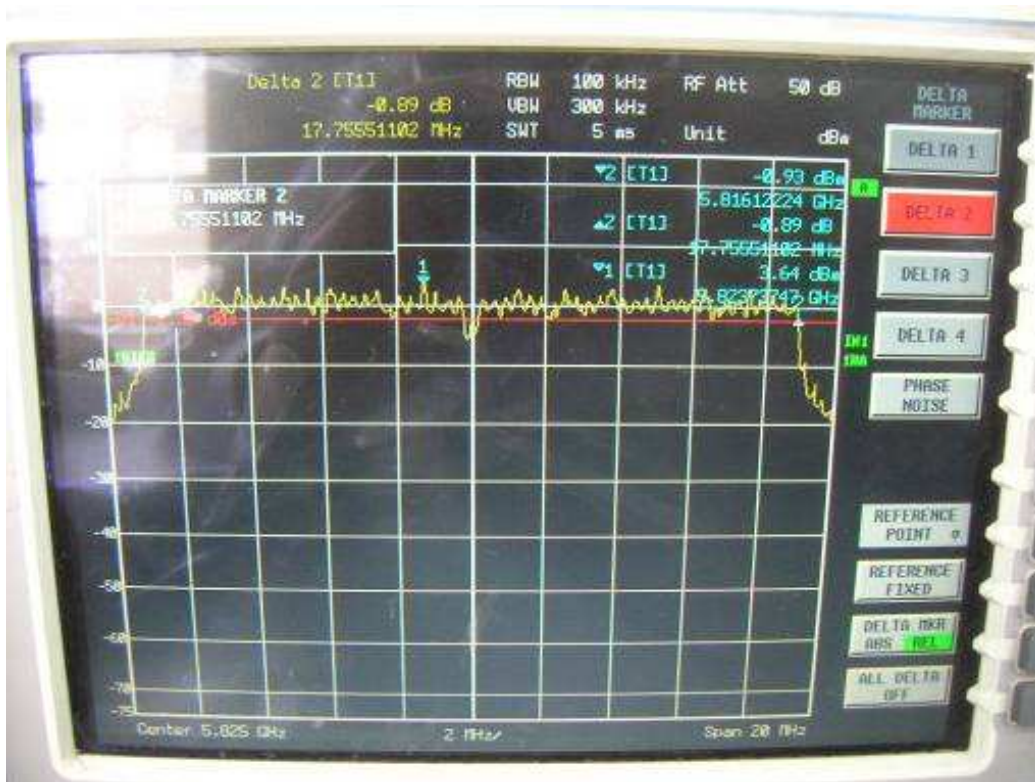

Channel H

802.11n, 5.8GHz band, HT20, card 1, Chain0

Channel L

Channel M

Channel H

802.11n, 5.8GHz band, HT20, card 1, Chain0 + Chain1
Channel L

Channel M

Channel H