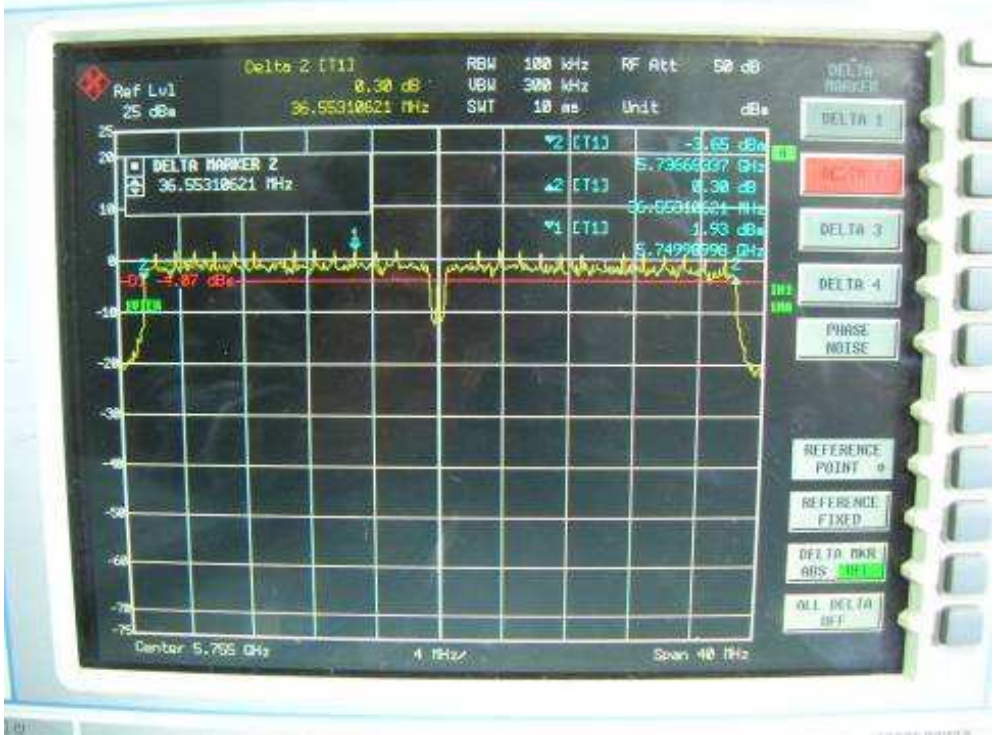

802.11n, 5.8GHz band, HT40, GI=0, card 1, Chain0
Channel L

Channel H

802.11n, 5.8GHz band, HT40, GI=0, card 1, Chain0 + Chain1
Channel L

Channel H

802.11n, 5.8GHz band, HT40, GI=1, card 1, Chain0
Channel L