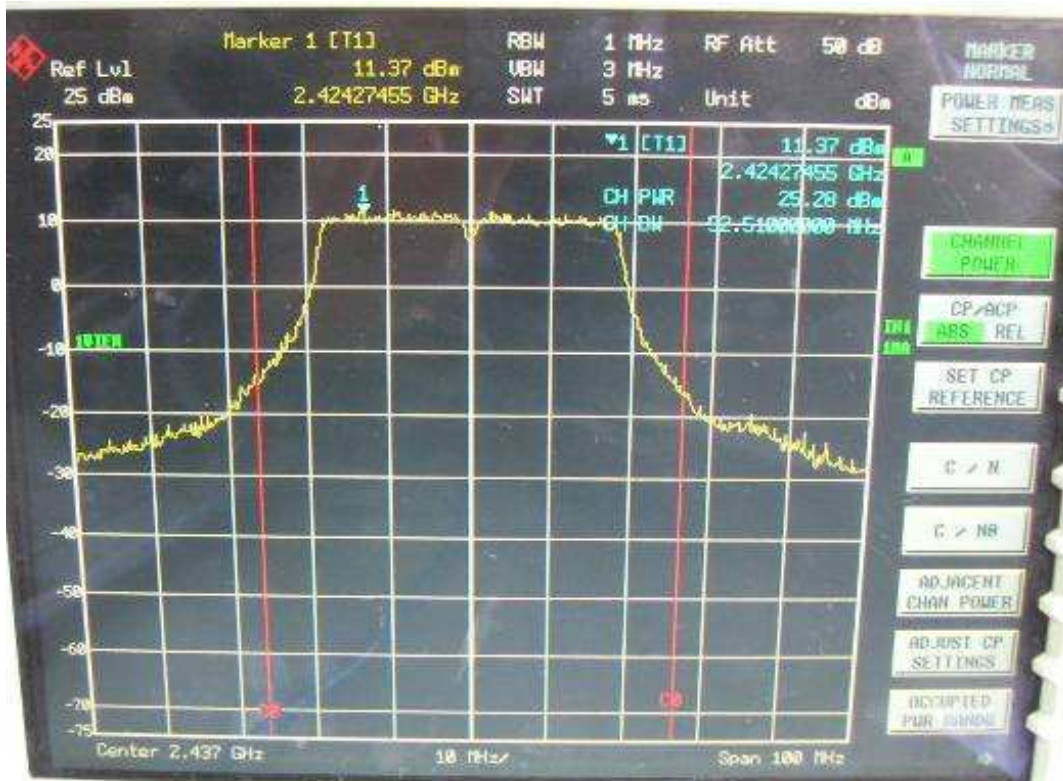

Channel L

Channel M

Channel H

802.11n, 2.4GHz band, HT40, GI=1, card 1, Chain0 + Chain1

Chain0, 26dB Bandwidth

Chain0, Channel L

Chain0, Channel M

Chain0, Channel H

Chain1, 26dB Band width

Chain1, Channel L

Chain 1, Channel M

Chain 1, Channel H

802.11n, 5.8GHz band, HT20, card 1, Chain0

26dB Bandwidth

Channel L

Channel M