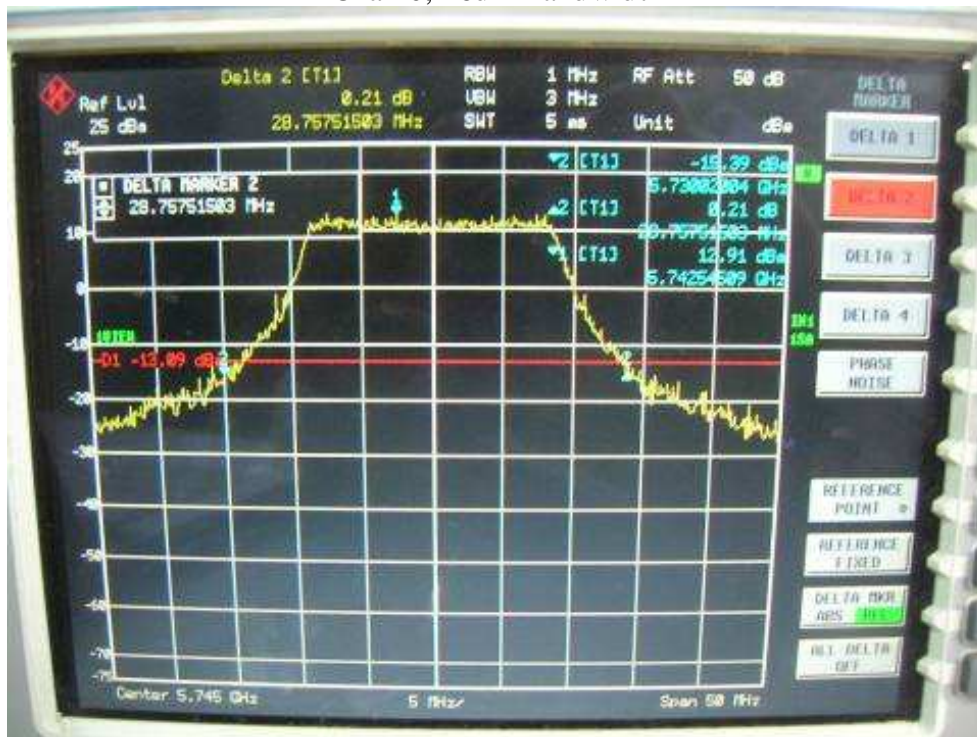

Chain1, 26dB Band width

Chain1, Channel L

Chain 1, Channel M

Chain 1, Channel H

802.11n, 5.8GHz band, HT20, card 1, Chain0

26dB Bandwidth

Channel L

Channel M

Channel H

802.11n, 5.8GHz band, HT20, card 1, Chain0 + Chain1

Chain0, 26dB Bandwidth

Chain0, Channel L

Chain0, Channel M

Chain0, Channel H

Chain1, 26dB Bandwidth

Chain1, Channel L