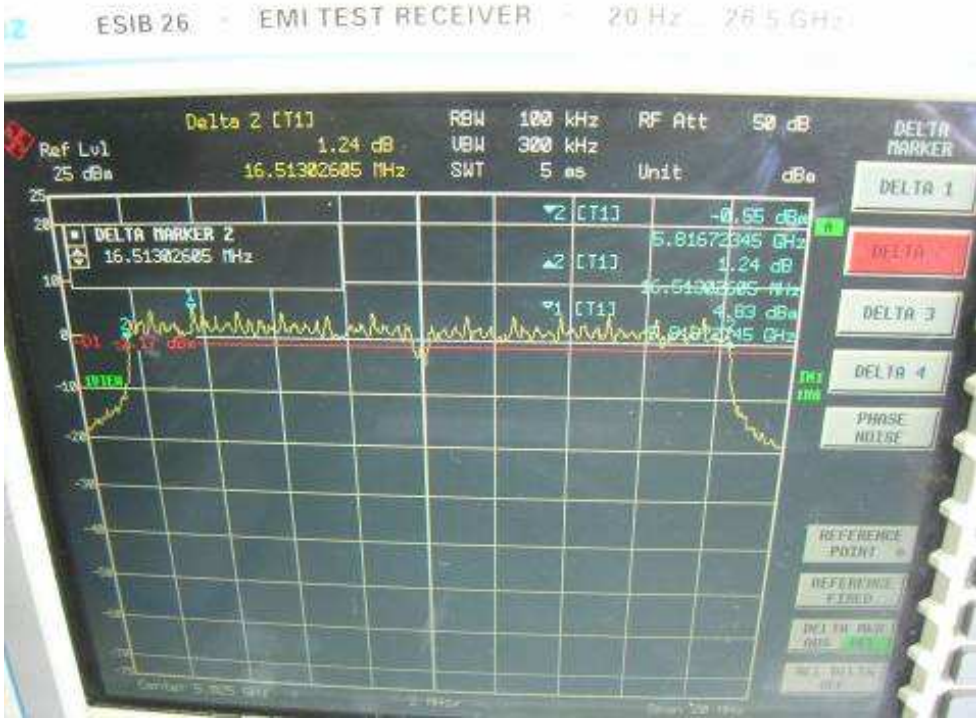

3. Minimum 6dB bandwidth

802.11a, card 1, Chain 0

Channel L

Channel M

Channel H

802.11b, card 1, Chain 0

Channel L

Channel M