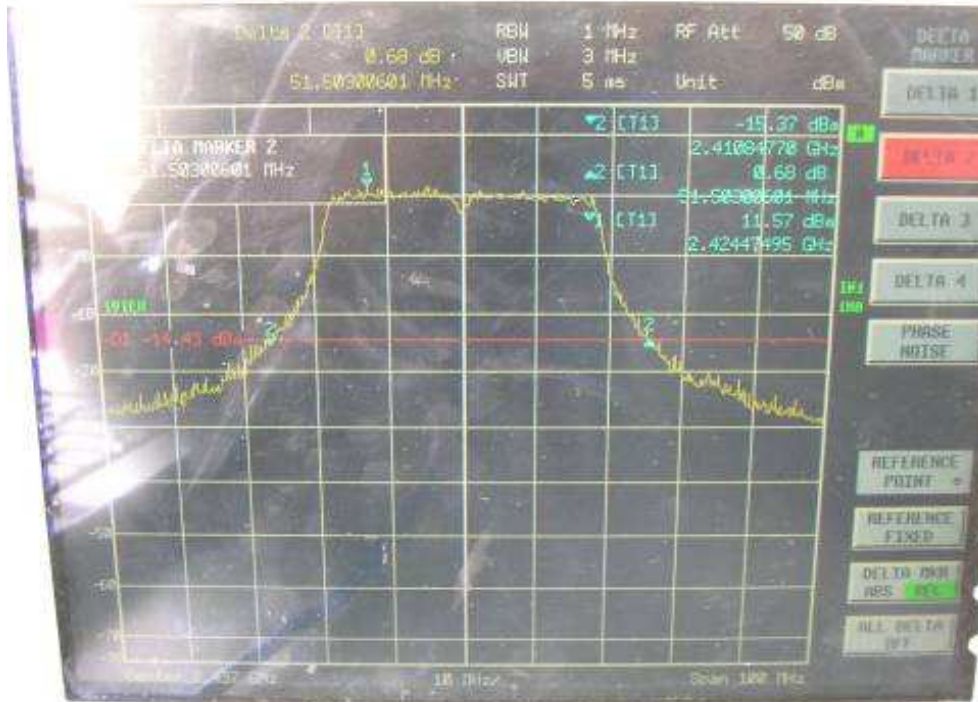

Chain0, Channel M

Chain0, Channel H

Chain1, 26dB Bandwidth

Chain1, Channel L

Chain1, Channel M

Chain1, Channel H

802.11n, 2.4GHz band, HT40, GI=1, card 1, Chain0

26dB Bandwidth

Channel L

Channel M

Channel H

802.11n, 2.4GHz band, HT40, GI=1, card 1, Chain0 + Chain1

Chain0, 26dB Bandwidth

Chain0, Channel L

Chain0, Channel M

Chain0, Channel H