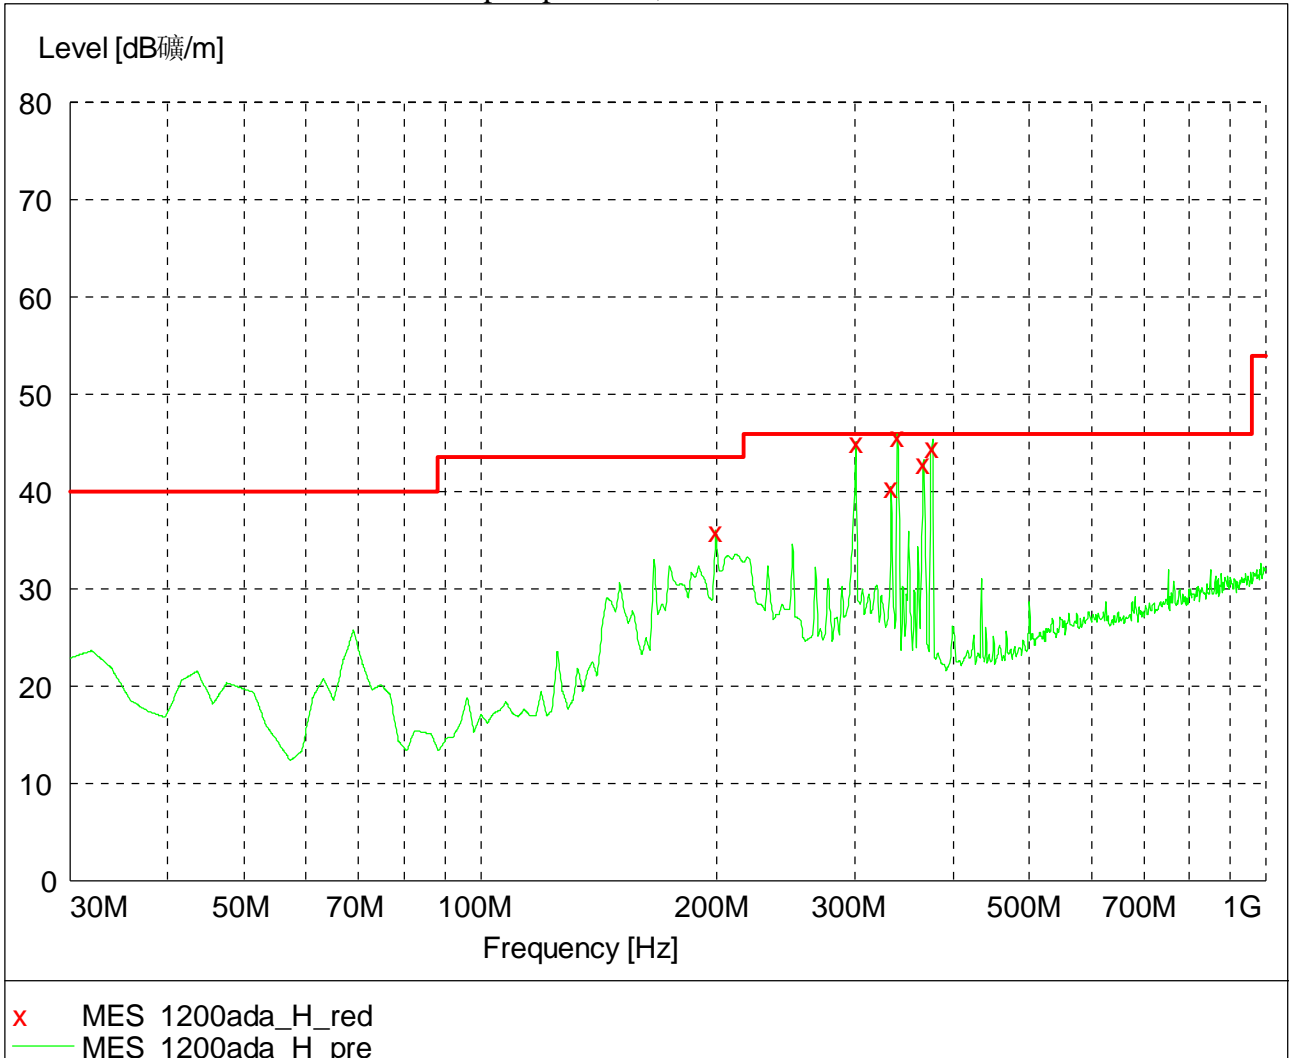

FCC ID: Q9DMSR1200N
IC: 4675A-MSR1200N

Adapter powered, horizontal