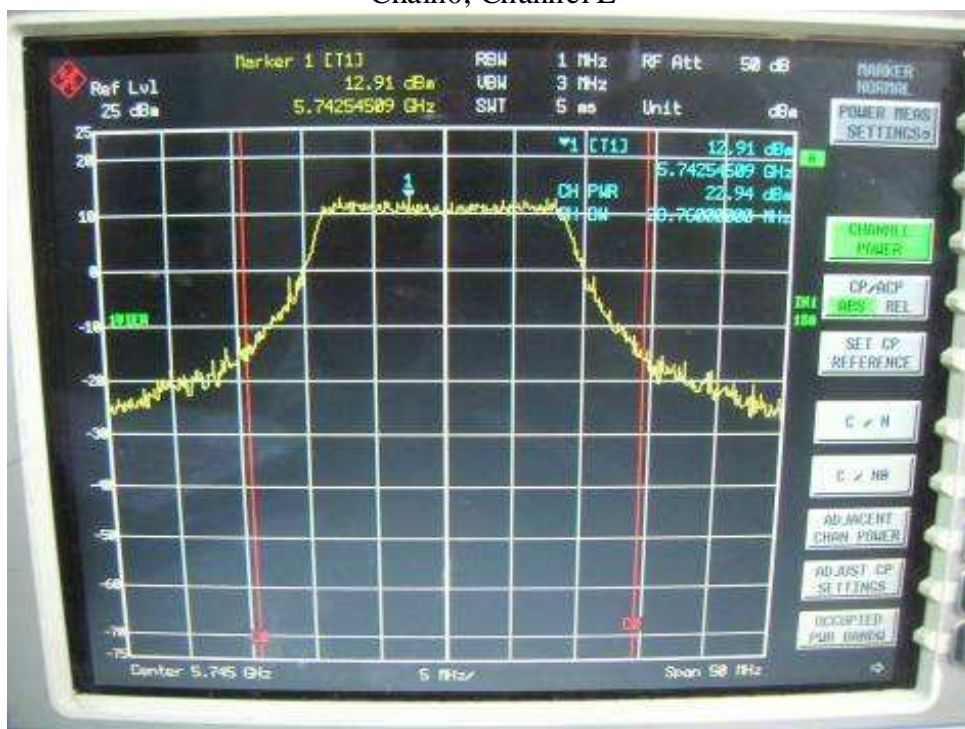

Channel H

802.11n, 5.8GHz band, HT20, card 1, Chain0 + Chain1

Chain0, 26dB Bandwidth

Chain0, Channel L

Chain0, Channel M

Chain0, Channel H

Chain1, 26dB Bandwidth

Chain1, Channel L