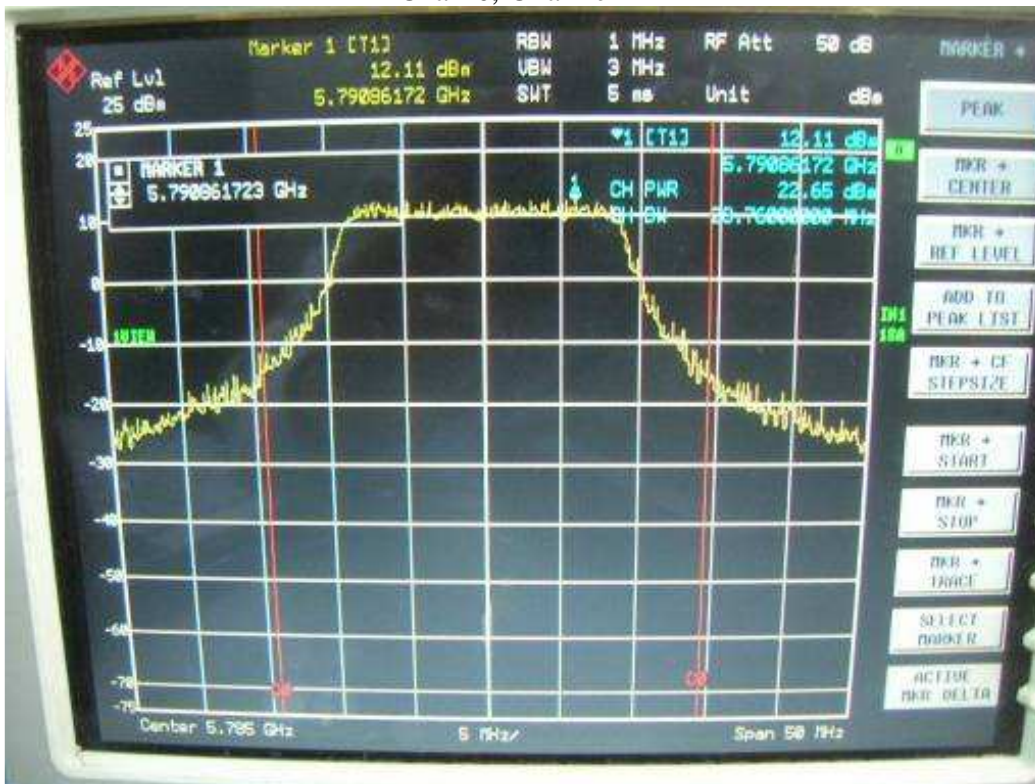

Channel H

802.11n, 5.8GHz band, HT20, card 1, Chain0 + Chain1

Chain0, 26dB Bandwidth

Chain0, Channel L

Chain0, Channel M

Chain0, Channel H

Chain1, 26dB Bandwidth

Chain1, Channel L