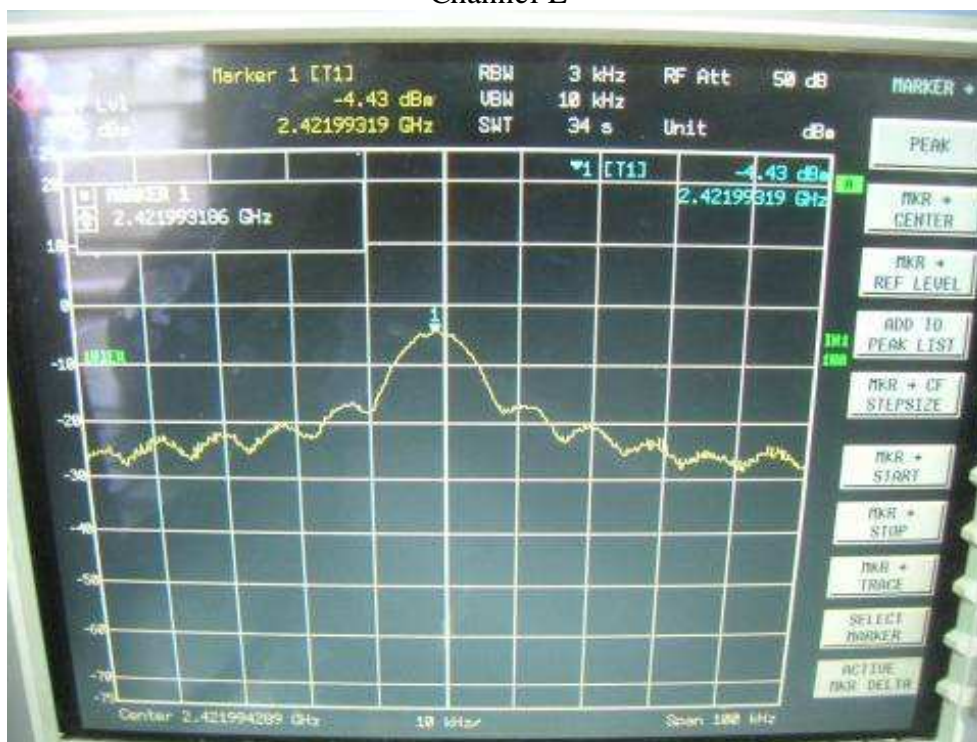

802.11n, 2.4GHz, HT40, GI=0, card 1, Chain 0 + Chain 1
Channel L