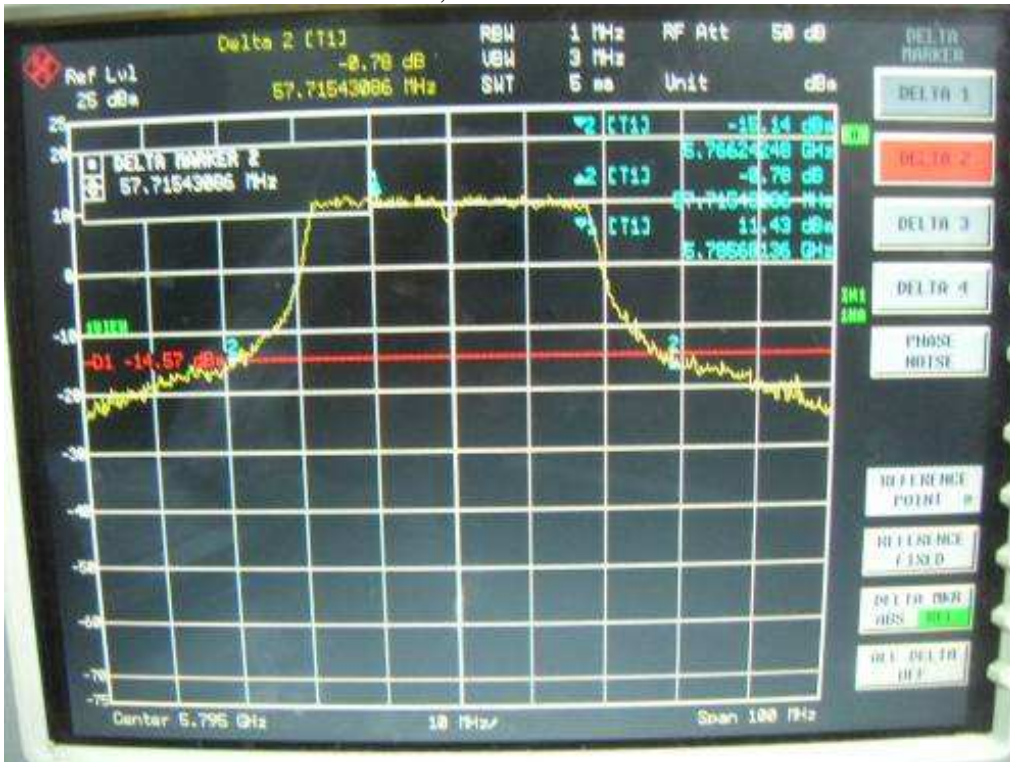

Channel H

802.11n, 5.8GHz band, HT20, card 1, Chain0 + Chain1

Chain0, 26dB Bandwidth

Chain0, Channel L

Chain0, Channel M

Chain0, Channel H

Chain1, 26dB Bandwidth

Chain1, Channel L

Chain 1, Channel M

Chain 1, Channel H

802.11n, 5.8GHz band, HT40, GI=0, card 1, Chain0

26dB Bandwidth

Channel L

Channel H

802.11n, 5.8GHz band, HT40, GI=0, card 1, Chain0 + Chain1

Chain0, 26dB Bandwidth

Chain0, Channel L

Chain0, Channel H

Chain1, 26dB Bandwidth

Chain1, Channel L

Chain1, Channel H

802.11n, 5.8GHz band, HT40, GI=1, card 1, Chain0

26dB Bandwidth

Channel L