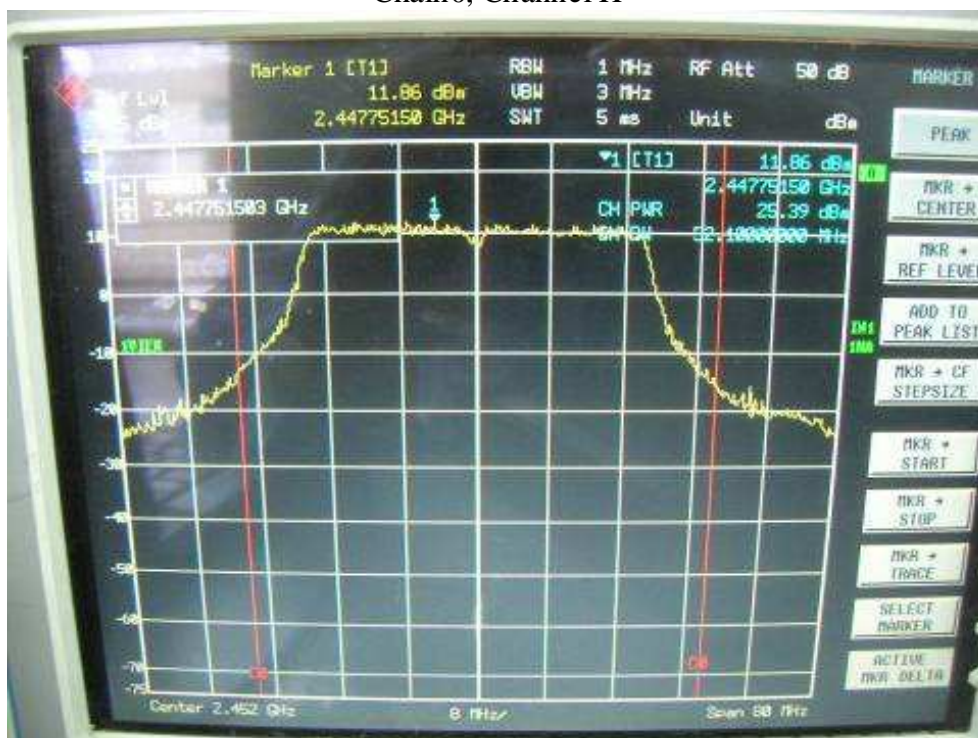

Chain0, Channel M

Chain0, Channel H

Chain1, 26dB Bandwidth

Chain1, Channel L

Chain1, Channel M

Chain1, Channel H

802.11n, 2.4GHz band, HT40, GI=1, card 1, Chain0

26dB Bandwidth

Channel L

Channel M

Channel H

802.11n, 2.4GHz band, HT40, GI=1, card 1, Chain0 + Chain1

Chain0, 26dB Bandwidth

Chain0, Channel L

Chain0, Channel M

Chain0, Channel H