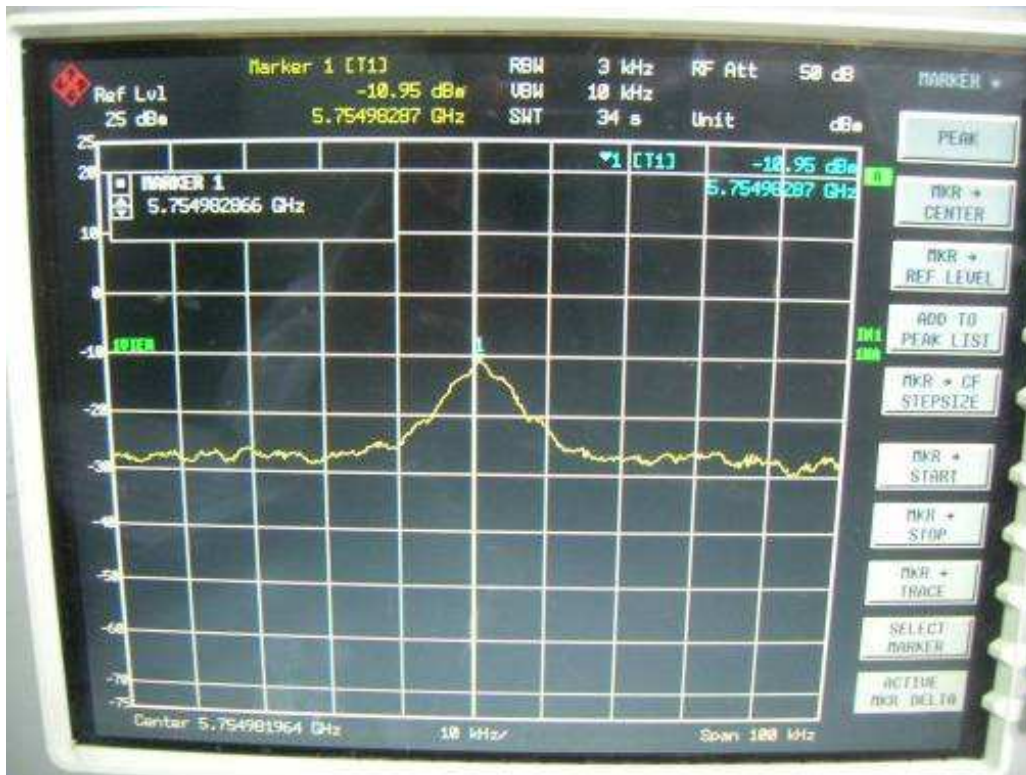

802.11n, 5.8GHz, HT40, GI=0, card 1, Chain 0
Channel L