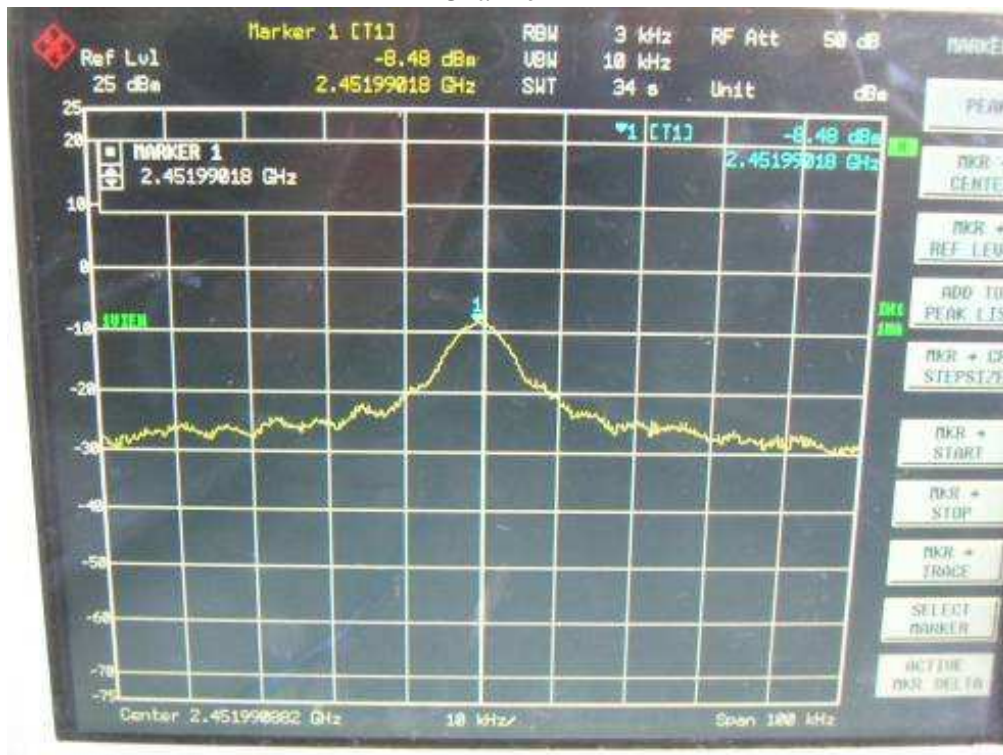

Channel M

Channel H

802.11n, 2.4GHz, HT40, GI=0, card 1, Chain 0 + Chain 1
Channel L

Channel M

Channel H

802.11n, 2.4GHz, HT40, GI=1, card 1, Chain 0
Channel L

Channel M

Channel H

802.11n, 2.4GHz, HT40, GI=1, card 1, Chain 0 + Chain 1
Channel L

Channel M

Channel H

802.11n, 5.8GHz, HT20, card 1, Chain 0

Channel L

Channel M

Channel H

802.11n, 5.8GHz, HT20, card 1, Chain 0 + Chain1
Channel L