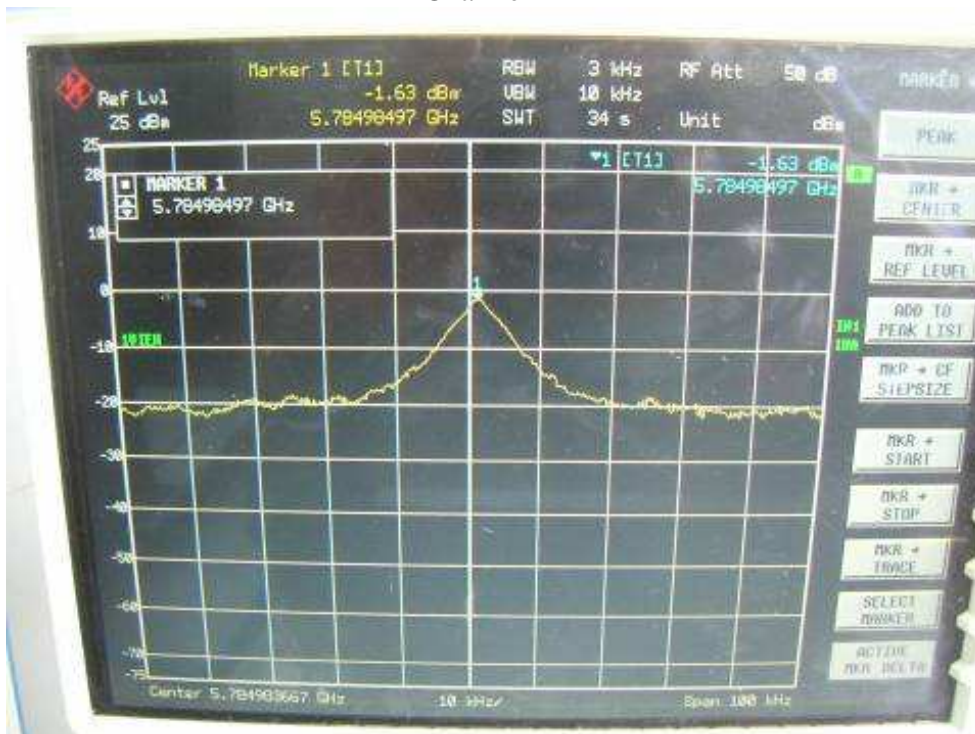

Channel H

802.11n, 5.8GHz band, HT40, GI=1, card 1, Chain0 + Chain1
Channel L

Channel H

4. Power spectrum density

802.11a, card 1, Chain 0

Channel L

Channel M

Channel H