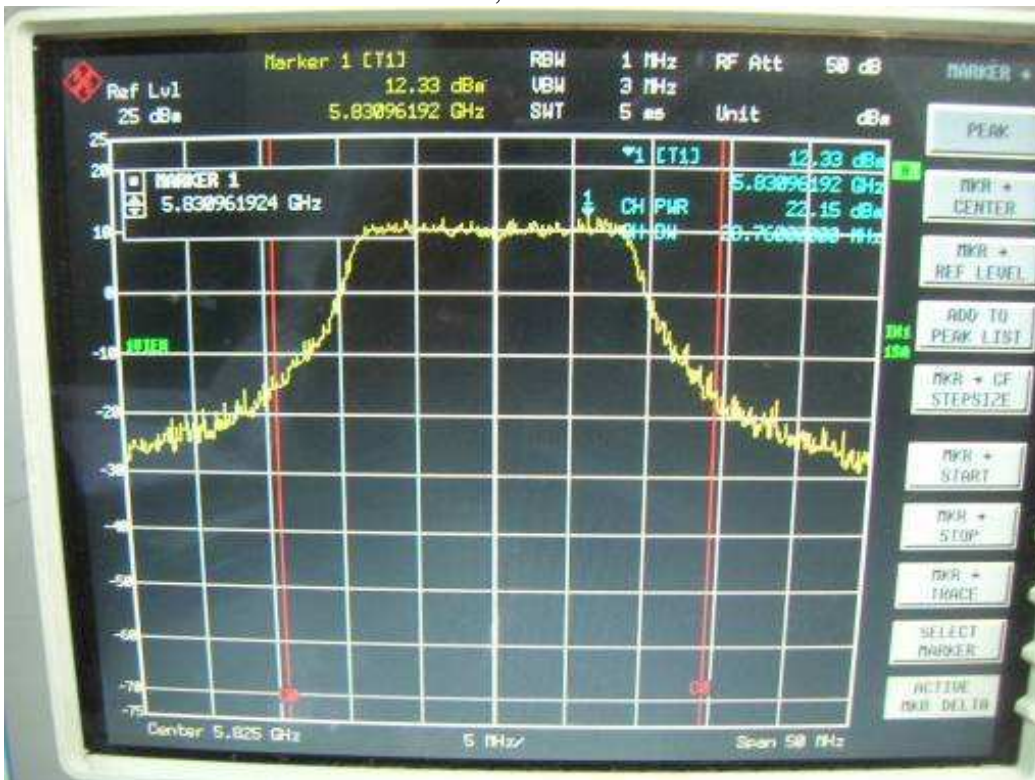

Channel H

802.11n, 5.8GHz band, HT20, card 1, Chain0 + Chain1

Chain0, 26dB Bandwidth

Chain0, Channel L

Chain0, Channel M

Chain0, Channel H

Chain1, 26dB Bandwidth

Chain1, Channel L