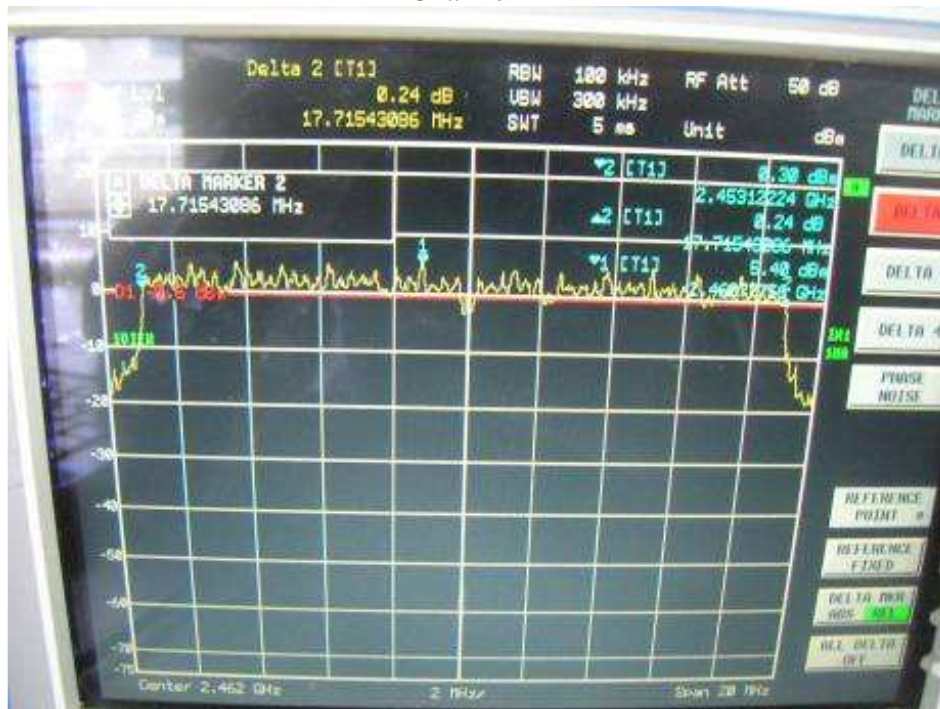

Channel H

802.11n, 2.4GHz band, HT20, card 1, Chain0 + Chain1
Channel L

Channel M

Channel H

802.11n, 2.4GHz band, HT40, GI=0, card 1, Chain0
Channel L

Channel M

Channel H

802.11n, 2.4GHz band, HT40, GI=0, card 1, Chain0 + Chain1
Channel L