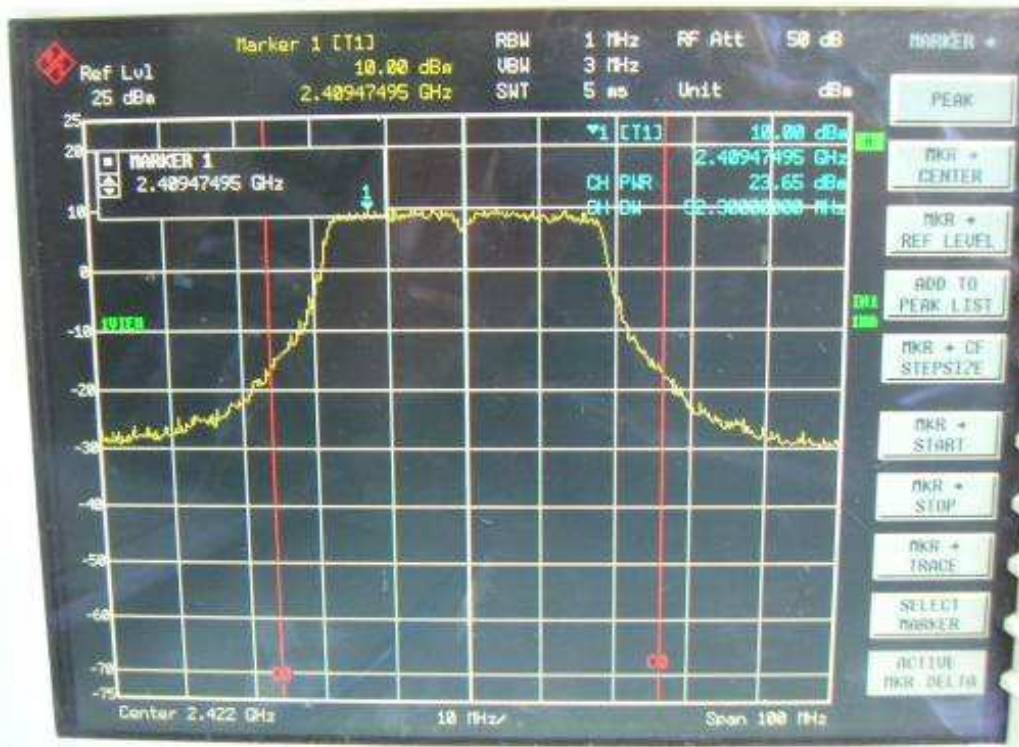

Channel L

Channel M

Channel H

802.11n, 2.4GHz band, HT40, GI=1, card 1, Chain0 + Chain1

Chain0, 26dB Bandwidth

Chain0, Channel L

Chain0, Channel M

Chain0, Channel H

Chain1, 26dB Band width

Chain1, Channel L

Chain 1, Channel M

Chain 1, Channel H

802.11n, 5.8GHz band, HT20, card 1, Chain0

26dB Bandwidth

Channel L

Channel M