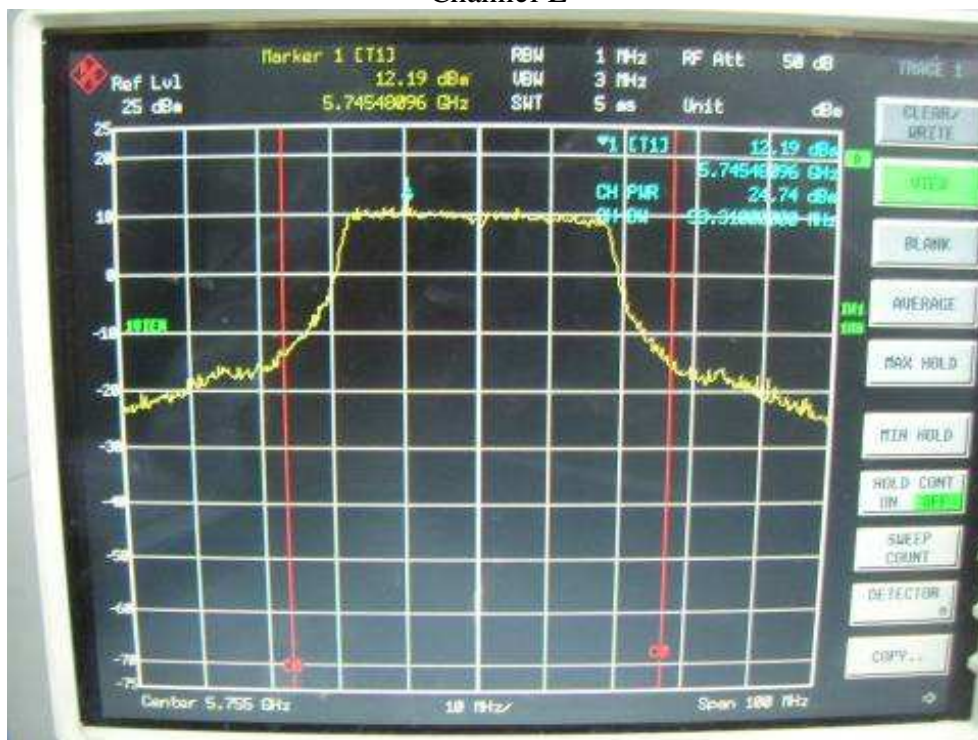

Chain 1, Channel M

Chain 1, Channel H

802.11n, 5.8GHz band, HT40, GI=0, card 1, Chain0

26dB Bandwidth

Channel L

Channel H

802.11n, 5.8GHz band, HT40, GI=0, card 1, Chain0 + Chain1

Chain0, 26dB Bandwidth

Chain0, Channel L

Chain0, Channel H

Chain1, 26dB Bandwidth

Chain1, Channel L

Chain1, Channel H

802.11n, 5.8GHz band, HT40, GI=1, card 1, Chain0

26dB Bandwidth

Channel L