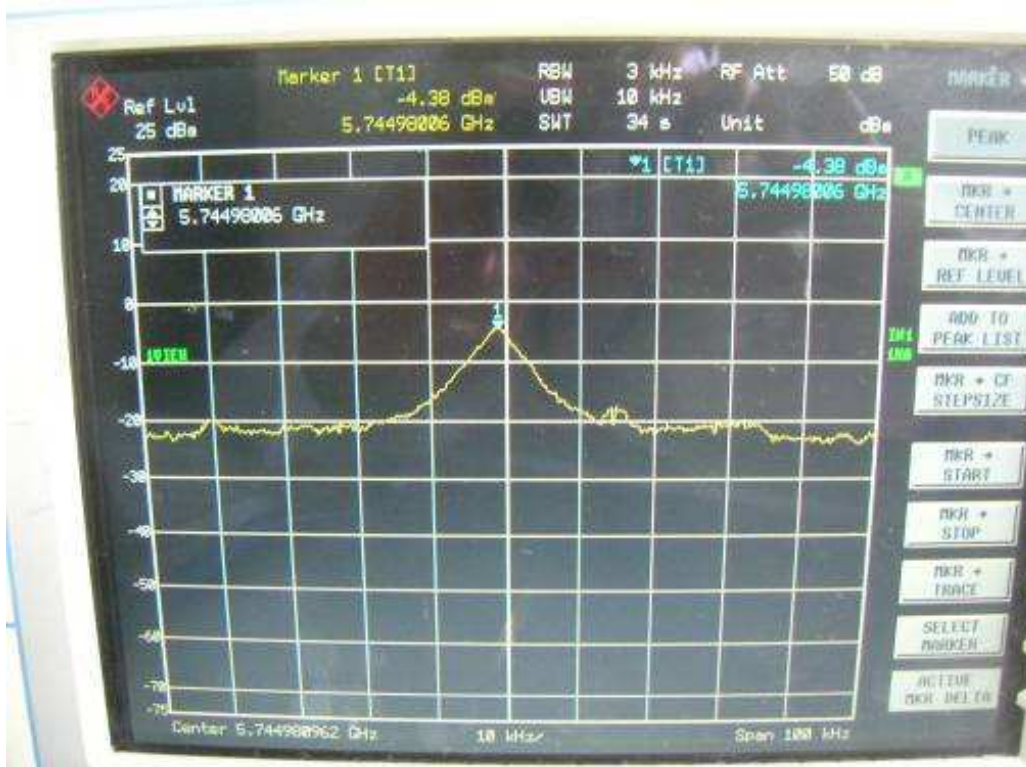

802.11n, 2.4GHz, HT40, GI=1, card 1, Chain 0 + Chain 1
Channel L

Channel M

Channel H

802.11n, 5.8GHz, HT20, card 1, Chain 0

Channel L

Channel M

Channel H

802.11n, 5.8GHz, HT20, card 1, Chain 0 + Chain1
Channel L