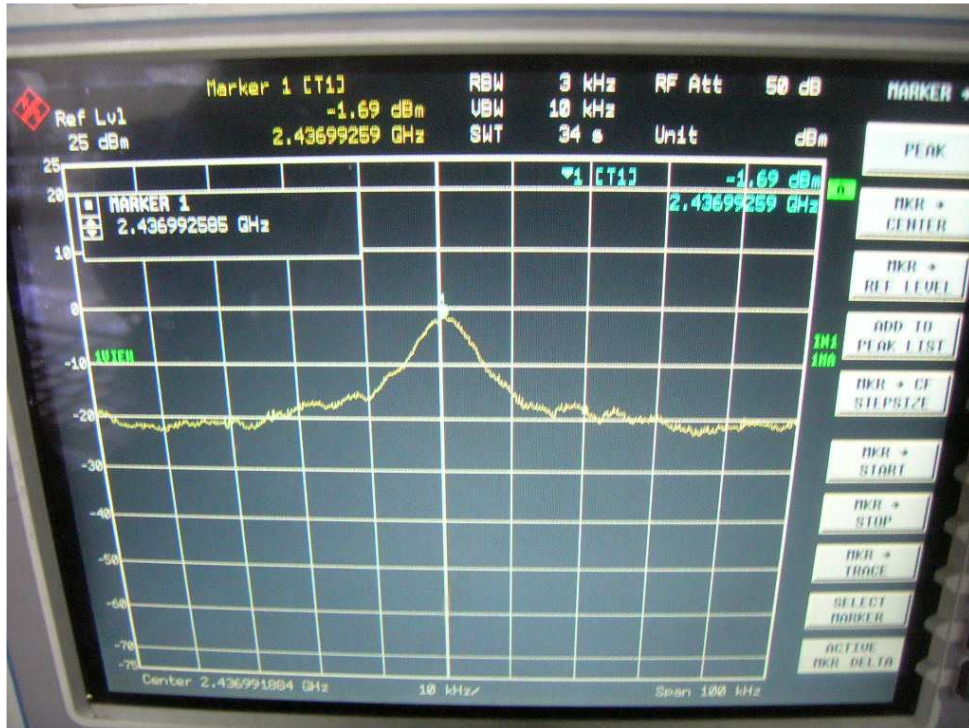

802.11n, 2.4GHz, HT20, card 1, Chain 0

Channel L

Channel M

FCC ID: Q9DMSR1200  
IC: 4675A-MSR1200

Channel H

802.11n, 2.4GHz, HT20, card 1, Chain 0 + Chain1  
Channel L

Channel M

Channel H

FCC ID: Q9DMSR1200  
IC: 4675A-MSR1200

802.11n, 2.4GHz, HT40, GI=0, card 1, Chain 0  
Channel L

Channel M

FCC ID: Q9DMSR1200  
IC: 4675A-MSR1200

Channel H

802.11n, 2.4GHz, HT40, GI=0, card 1, Chain 0 + Chain1  
Channel L

Channel M

Channel H

FCC ID: Q9DMSR1200  
IC: 4675A-MSR1200

802.11n, 2.4GHz, HT40, GI=1, card 1, Chain 0  
Channel L

Channel M

Channel H

802.11n, 2.4GHz, HT40, GI=1, card 1, Chain 0 + Chain1  
Channel L

Channel M

Channel H

FCC ID: Q9DMSR1200  
IC: 4675A-MSR1200

802.11n, 5.8GHz, HT20, card 1, Chain 0

Channel L

Channel M

**Channel H**

**802.11n, 5.8GHz, HT20, card 1, Chain 0 + Chain1  
Channel L**

FCC ID: Q9DMSR1200  
IC: 4675A-MSR1200