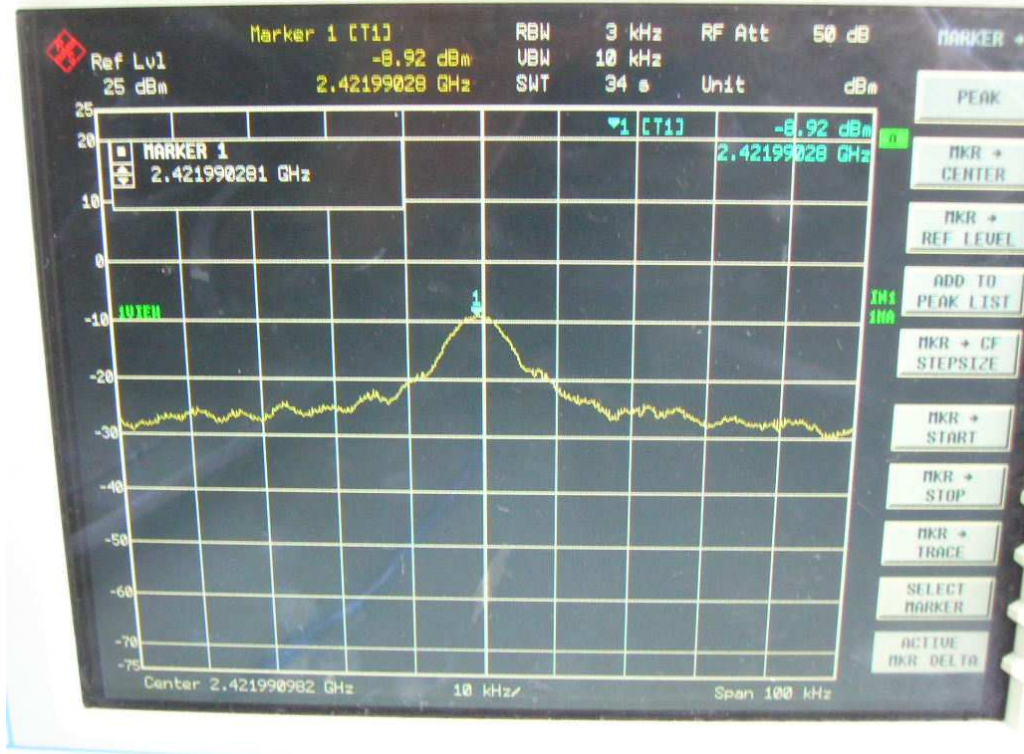

802.11n, 2.4GHz, HT20, card 1, Chain 0

Channel L

Channel M

FCC ID: Q9DMSR1200  
IC: 4675A-MSR1200

Channel H

802.11n, 2.4GHz, HT20, card 1, Chain 0 + Chain1  
Channel L

Channel M

Channel H

FCC ID: Q9DMSR1200  
IC: 4675A-MSR1200

802.11n, 2.4GHz, HT40, GI=0, card 1, Chain 0  
Channel L

Channel M

FCC ID: Q9DMSR1200  
IC: 4675A-MSR1200

Channel H

802.11n, 2.4GHz, HT40, GI=0, card 1, Chain 0 + Chain1  
Channel L

Channel M

Channel H

FCC ID: Q9DMSR1200  
IC: 4675A-MSR1200

802.11n, 2.4GHz, HT40, GI=1, card 1, Chain 0  
Channel L

Channel M

Channel H

802.11n, 2.4GHz, HT40, GI=1, card 1, Chain 0 + Chain1  
Channel L

Channel M

Channel H

FCC ID: Q9DMSR1200  
IC: 4675A-MSR1200

802.11n, 5.8GHz, HT20, card 1, Chain 0

Channel L

Channel M

**Channel H**

**802.11n, 5.8GHz, HT20, card 1, Chain 0 + Chain1  
Channel L**

FCC ID: Q9DMSR1200  
IC: 4675A-MSR1200