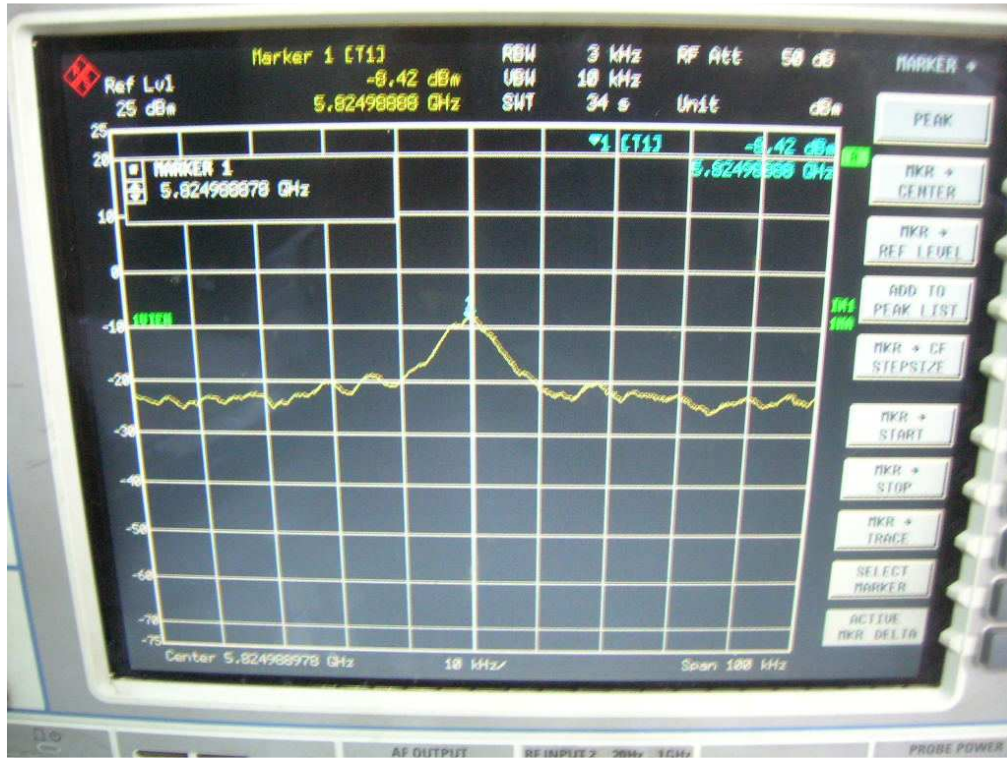

FCC ID: Q9DMSR1200
IC: 4675A-MSR1200

Channel M