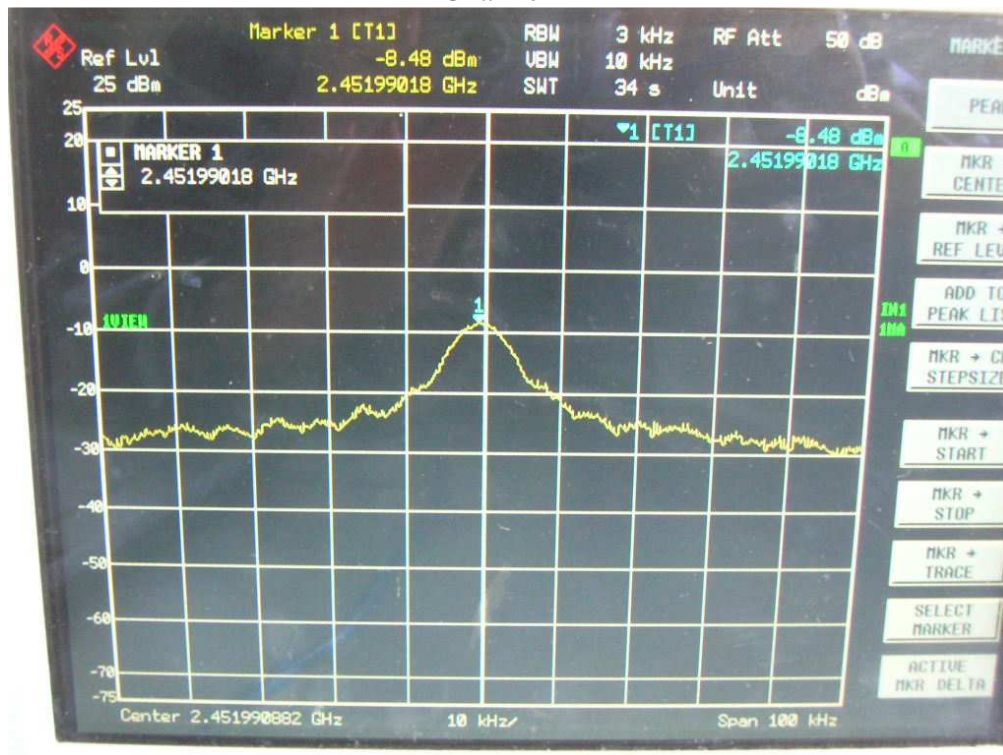

802.11n, 2.4GHz, HT20, card 1, Chain 0

Channel L

Channel M

FCC ID: Q9DMSR1200  
IC: 4675A-MSR1200

Channel H

802.11n, 2.4GHz, HT20, card 1, Chain 0 + Chain1  
Channel L

Channel M

Channel H

FCC ID: Q9DMSR1200  
IC: 4675A-MSR1200

802.11n, 2.4GHz, HT40, GI=0, card 1, Chain 0  
Channel L

Channel M

FCC ID: Q9DMSR1200  
IC: 4675A-MSR1200

Channel H

802.11n, 2.4GHz, HT40, GI=0, card 1, Chain 0 + Chain1  
Channel L

Channel M

Channel H

FCC ID: Q9DMSR1200  
IC: 4675A-MSR1200

802.11n, 2.4GHz, HT40, GI=1, card 1, Chain 0  
Channel L

Channel M

Channel H

802.11n, 2.4GHz, HT40, GI=1, card 1, Chain 0 + Chain1  
Channel L

Channel M

Channel H

FCC ID: Q9DMSR1200  
IC: 4675A-MSR1200

802.11n, 5.8GHz, HT20, card 1, Chain 0

Channel L

Channel M

**Channel H**

**802.11n, 5.8GHz, HT20, card 1, Chain 0 + Chain1  
Channel L**

FCC ID: Q9DMSR1200  
IC: 4675A-MSR1200