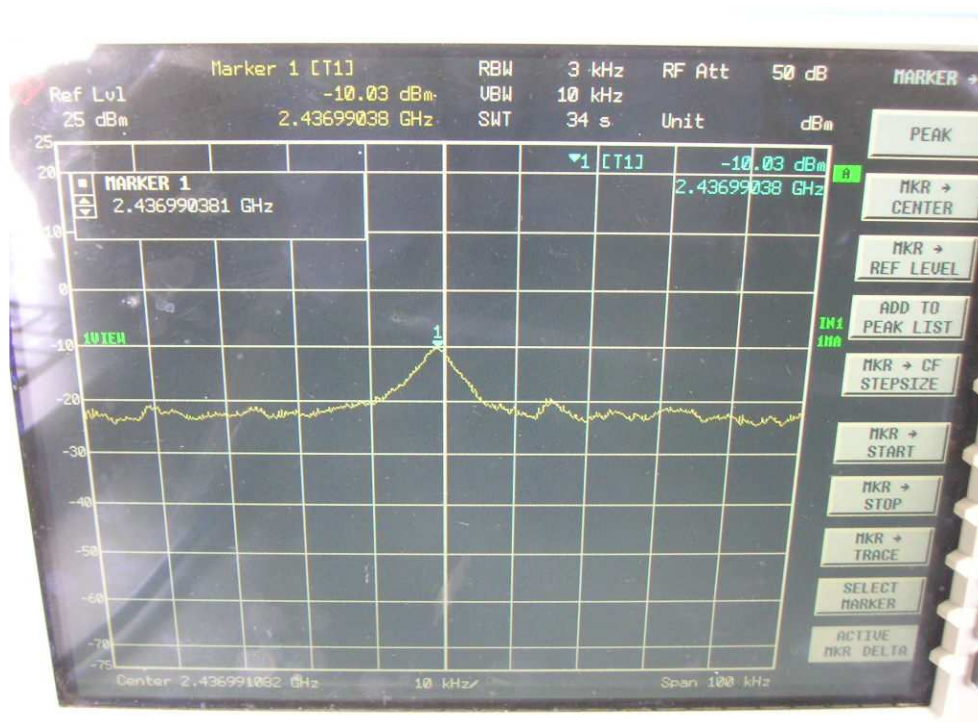

802.11n, 2.4GHz, HT20, card 1, Chain 0

Channel L

Channel M

FCC ID: Q9DMSR1200  
IC: 4675A-MSR1200

Channel H

802.11n, 2.4GHz, HT20, card 1, Chain 0 + Chain1  
Channel L

Channel M

Channel H

FCC ID: Q9DMSR1200  
IC: 4675A-MSR1200

802.11n, 2.4GHz, HT40, GI=0, card 1, Chain 0  
Channel L

Channel M

FCC ID: Q9DMSR1200  
IC: 4675A-MSR1200

Channel H

802.11n, 2.4GHz, HT40, GI=0, card 1, Chain 0 + Chain1  
Channel L

Channel M

Channel H

FCC ID: Q9DMSR1200  
IC: 4675A-MSR1200

802.11n, 2.4GHz, HT40, GI=1, card 1, Chain 0  
Channel L

Channel M

Channel H

802.11n, 2.4GHz, HT40, GI=1, card 1, Chain 0 + Chain1  
Channel L

Channel M

Channel H

FCC ID: Q9DMSR1200  
IC: 4675A-MSR1200

802.11n, 5.8GHz, HT20, card 1, Chain 0

Channel L

Channel M

**Channel H**

**802.11n, 5.8GHz, HT20, card 1, Chain 0 + Chain1  
Channel L**

FCC ID: Q9DMSR1200  
IC: 4675A-MSR1200