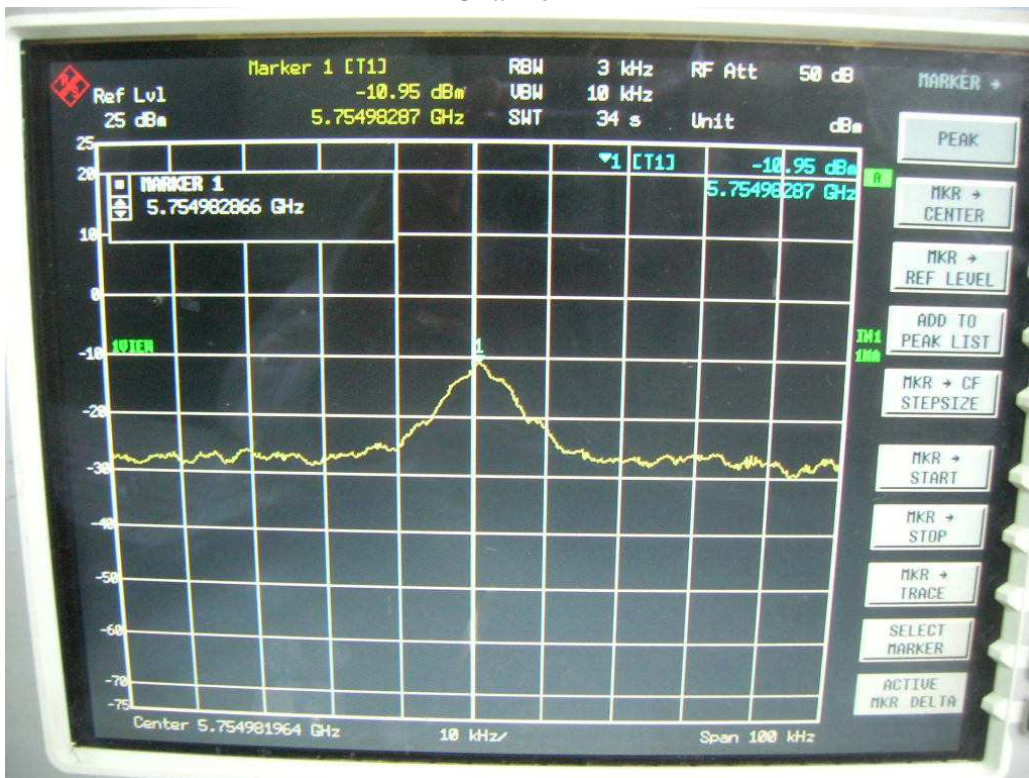

Channel M

Channel H

802.11n, 5.8GHz, HT40, GI=0, card 1, Chain 0  
Channel L

Channel H

FCC ID: Q9DMSR1200  
IC: 4675A-MSR1200

802.11n, 5.8GHz, HT40, GI=0, card 1, Chain 0 + Chain1  
Channel L

Channel H

802.11n, 5.8GHz, HT40, GI=1, card 1, Chain 0  
Channel L

Channel H

802.11n, 5.8GHz, HT40, GI=1, card 1, Chain 0 + Chain1  
Channel L

Channel H

FCC ID: Q9DMSR1200  
IC: 4675A-MSR1200