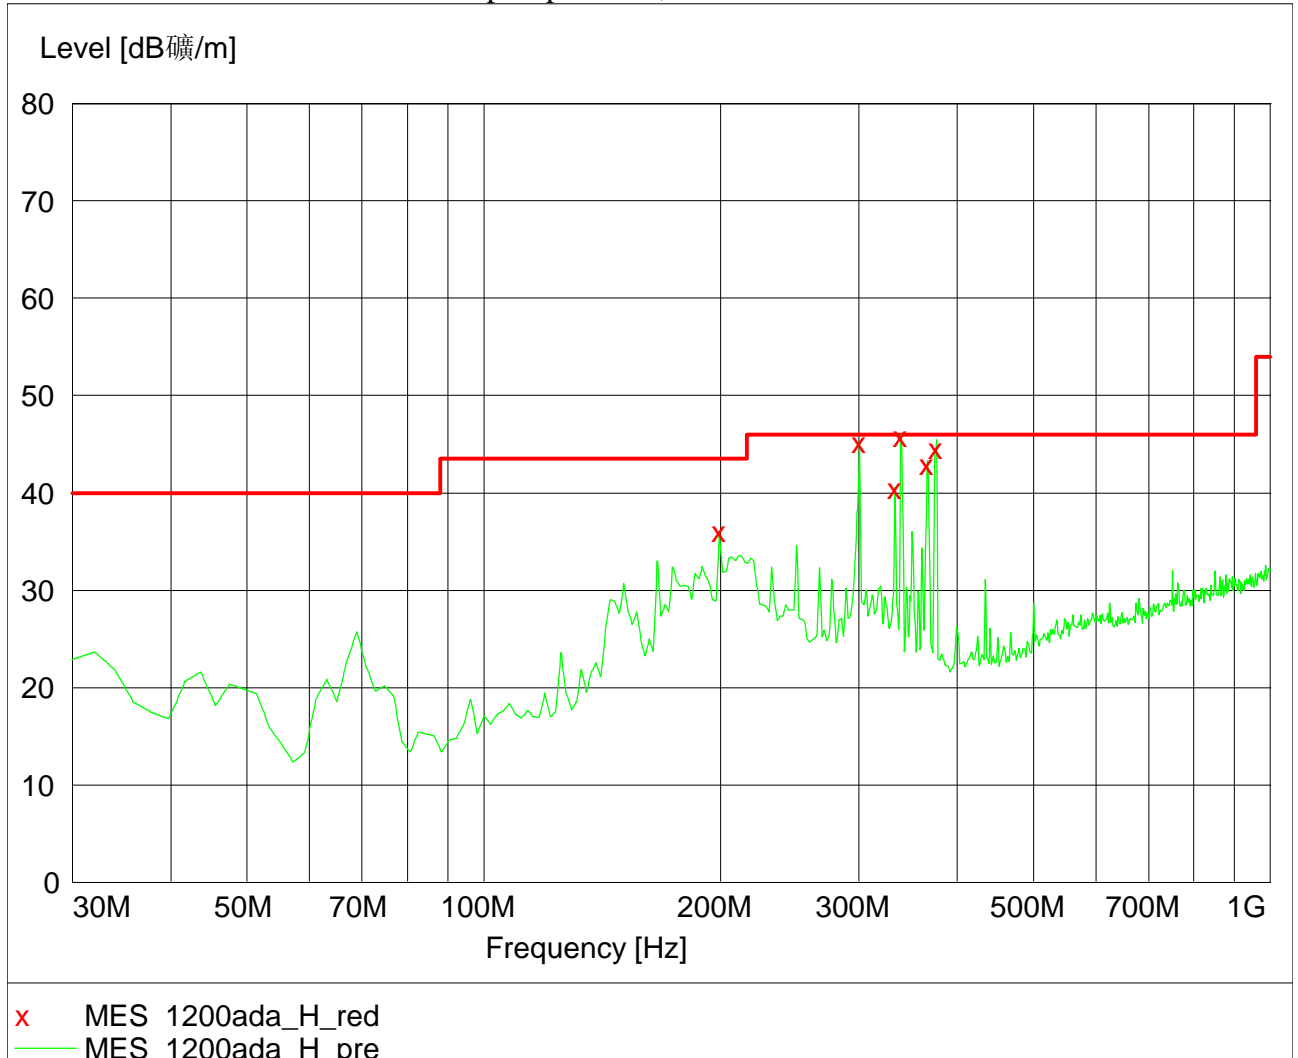

## 5. Spurious Emission

POE powered, Horizontal

FCC ID: Q9DMSR1200  
IC: 4675A-MSR1200

POE powered, Vertical

FCC ID: Q9DMSR1200  
IC: 4675A-MSR1200

Adapter powered, horizontal

FCC ID: Q9DMSR1200  
IC: 4675A-MSR1200