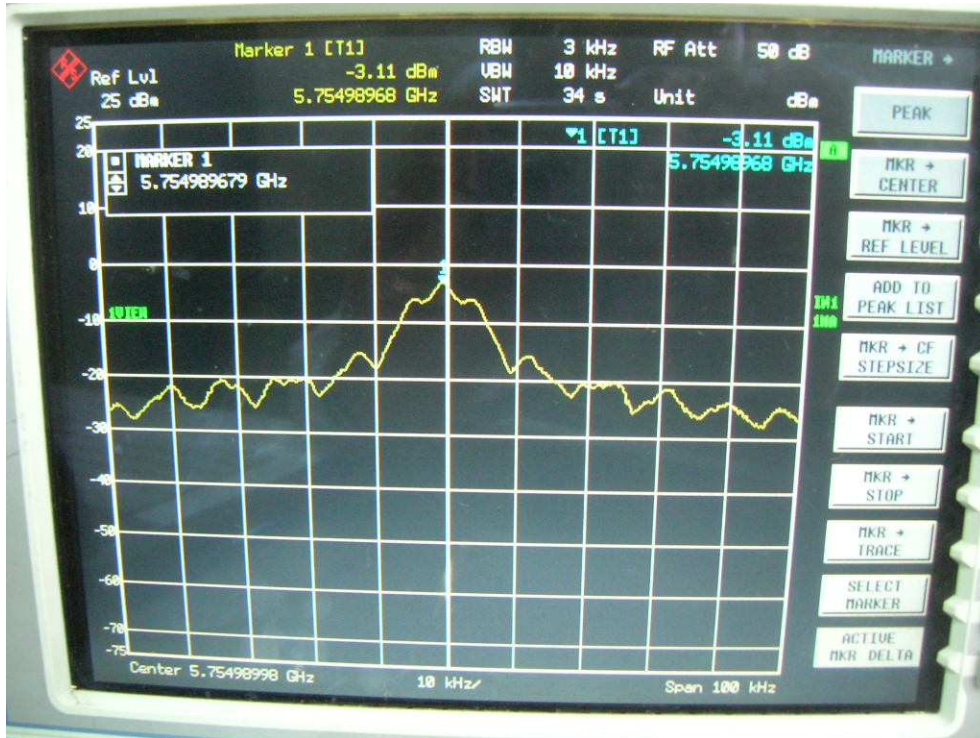

Channel M

Channel H

802.11n, 5.8GHz, HT40, GI=0, card 1, Chain 0  
Channel L

Channel H

FCC ID: Q9DMSR1200  
IC: 4675A-MSR1200

802.11n, 5.8GHz, HT40, GI=0, card 1, Chain 0 + Chain1  
Channel L

Channel H

802.11n, 5.8GHz, HT40, GI=1, card 1, Chain 0  
Channel L

Channel H

802.11n, 5.8GHz, HT40, GI=1, card 1, Chain 0 + Chain1  
Channel L

Channel H

FCC ID: Q9DMSR1200  
IC: 4675A-MSR1200