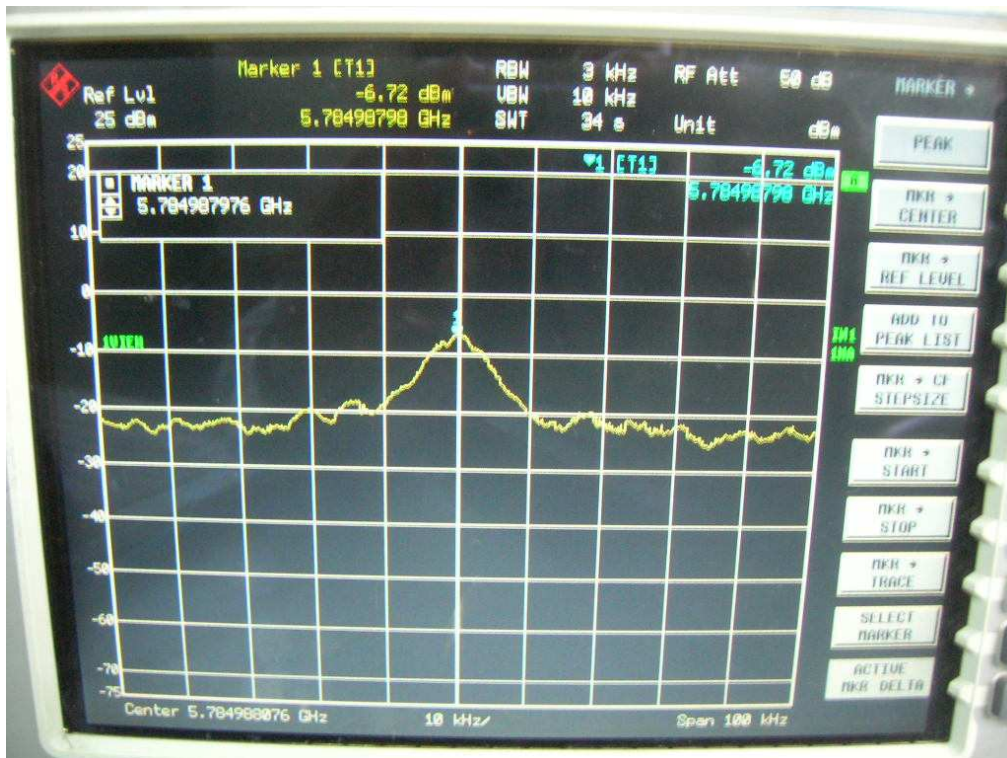

FCC ID: Q9DMSR1200
IC: 4675A-MSR1200

Channel H