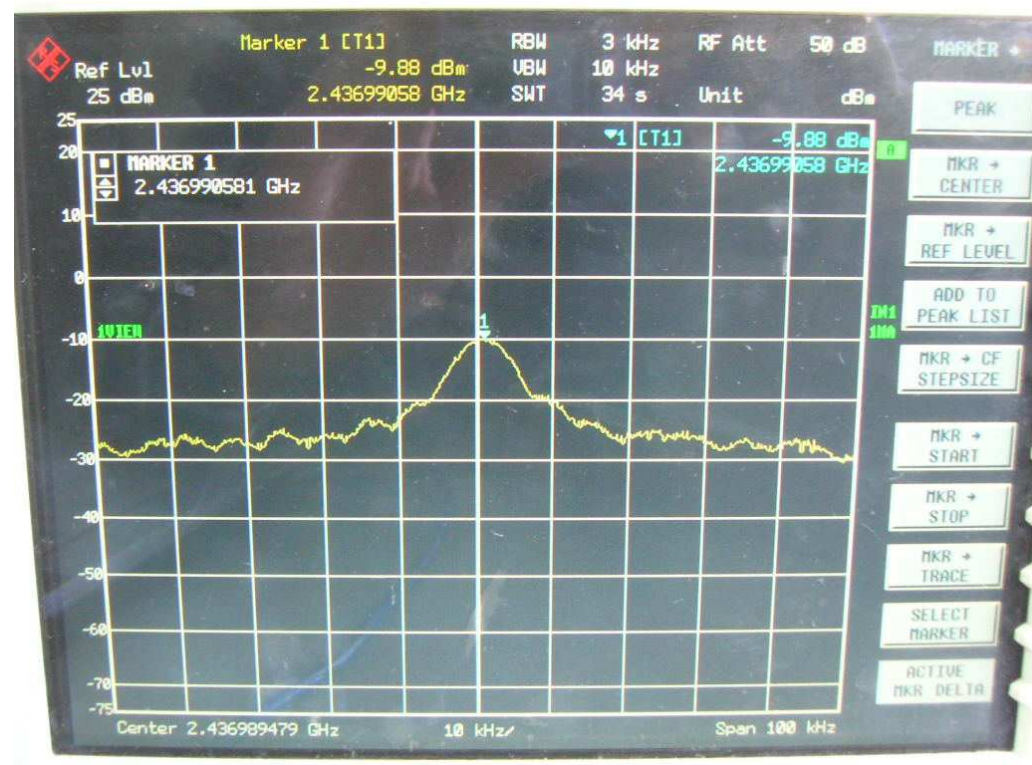

802.11n, 2.4GHz, HT20, card 1, Chain 0

Channel L

Channel M

FCC ID: Q9DMSR1200  
IC: 4675A-MSR1200

Channel H

802.11n, 2.4GHz, HT20, card 1, Chain 0 + Chain1  
Channel L

Channel M

Channel H

FCC ID: Q9DMSR1200  
IC: 4675A-MSR1200

802.11n, 2.4GHz, HT40, GI=0, card 1, Chain 0  
Channel L

Channel M

FCC ID: Q9DMSR1200  
IC: 4675A-MSR1200

Channel H

802.11n, 2.4GHz, HT40, GI=0, card 1, Chain 0 + Chain1  
Channel L

Channel M

Channel H

FCC ID: Q9DMSR1200  
IC: 4675A-MSR1200

802.11n, 2.4GHz, HT40, GI=1, card 1, Chain 0  
Channel L

Channel M

Channel H

802.11n, 2.4GHz, HT40, GI=1, card 1, Chain 0 + Chain1  
Channel L

Channel M

Channel H

FCC ID: Q9DMSR1200  
IC: 4675A-MSR1200

802.11n, 5.8GHz, HT20, card 1, Chain 0

Channel L

Channel M

**Channel H**

**802.11n, 5.8GHz, HT20, card 1, Chain 0 + Chain1  
Channel L**

FCC ID: Q9DMSR1200  
IC: 4675A-MSR1200