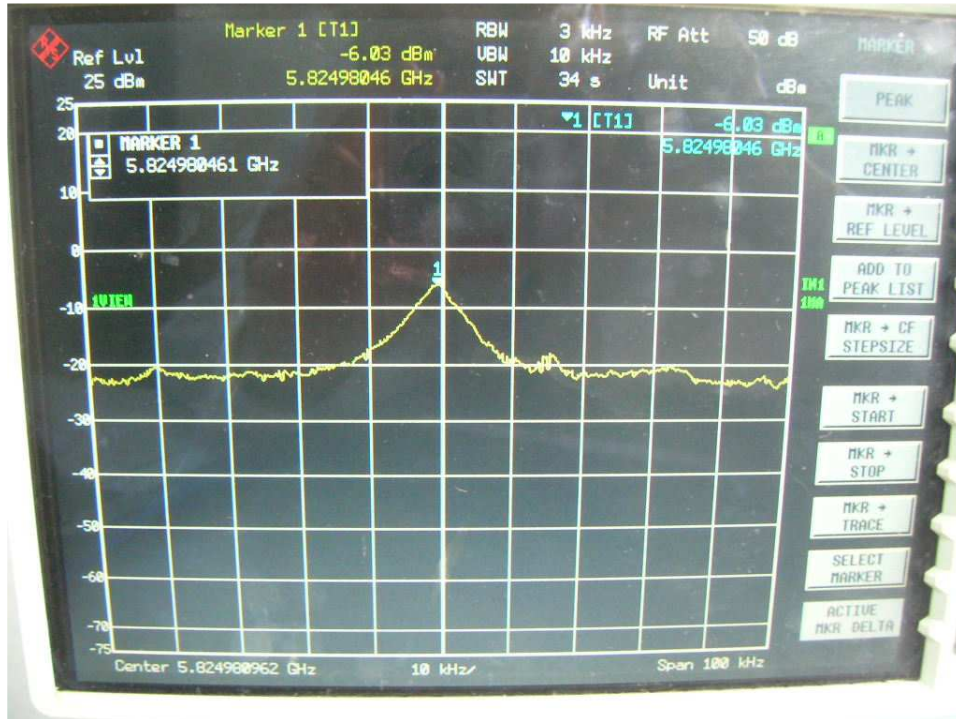

Channel H

FCC ID: Q9DMSR1200  
IC: 4675A-MSR1200

802.11n, 5.8GHz, HT20, card 1, Chain 0

Channel L

Channel M

**Channel H**

**802.11n, 5.8GHz, HT20, card 1, Chain 0 + Chain1  
Channel L**

FCC ID: Q9DMSR1200  
IC: 4675A-MSR1200