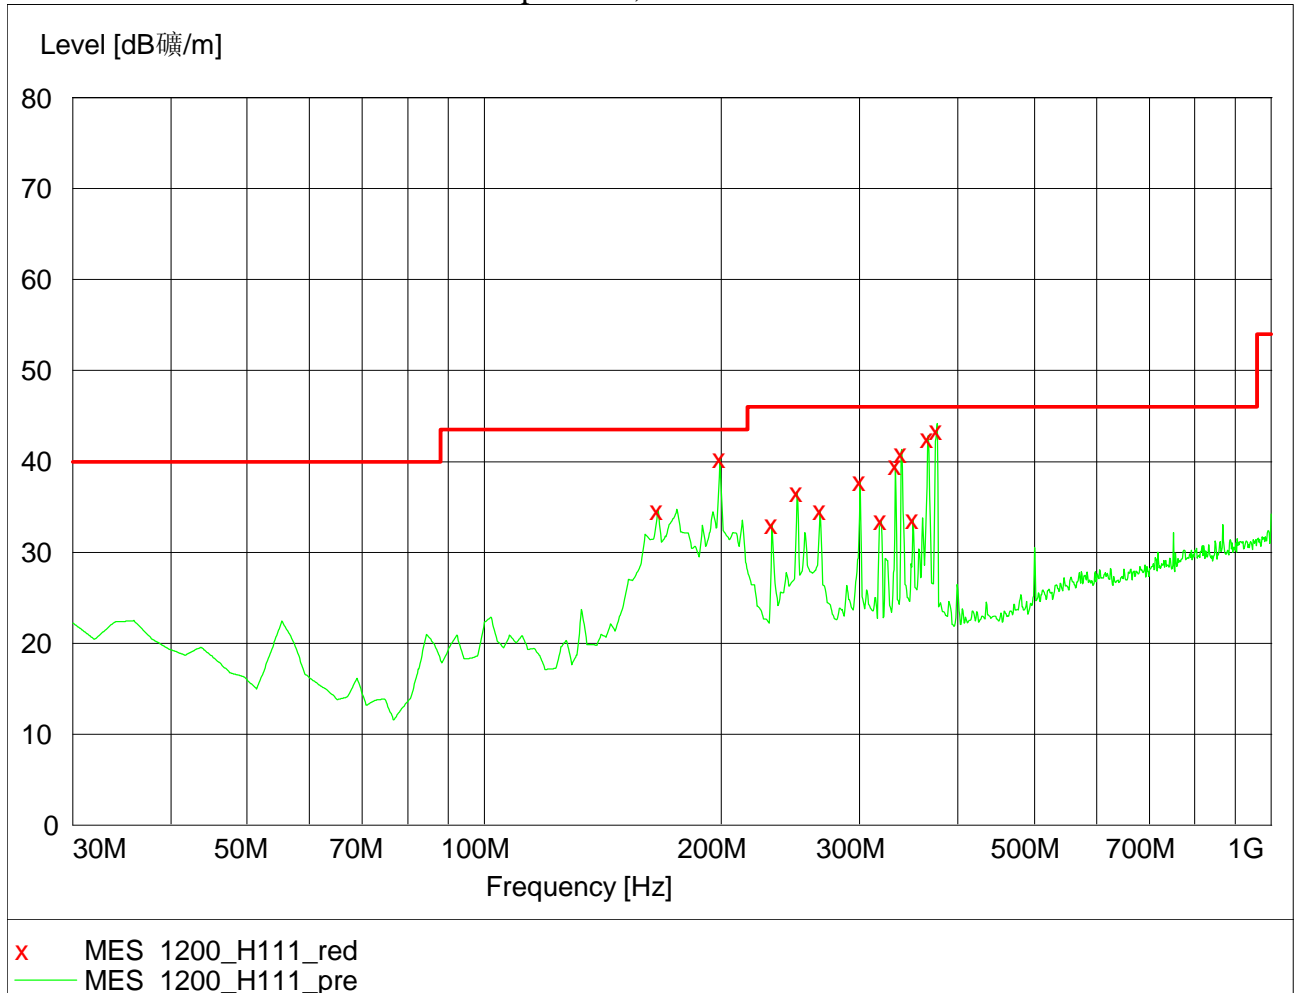

Channel M

Channel H

802.11n, 5.8GHz, HT40, GI=0, card 1, Chain 0  
Channel L

Channel H

FCC ID: Q9DMSR1200  
IC: 4675A-MSR1200

802.11n, 5.8GHz, HT40, GI=0, card 1, Chain 0 + Chain1  
Channel L

Channel H

802.11n, 5.8GHz, HT40, GI=1, card 1, Chain 0  
Channel L

Channel H

802.11n, 5.8GHz, HT40, GI=1, card 1, Chain 0 + Chain1  
Channel L

Channel H

FCC ID: Q9DMSR1200  
IC: 4675A-MSR1200

## 5. Spurious Emission

POE powered, Horizontal

FCC ID: Q9DMSR1200  
IC: 4675A-MSR1200

POE powered, Vertical

FCC ID: Q9DMSR1200  
IC: 4675A-MSR1200

Adapter powered, horizontal

FCC ID: Q9DMSR1200  
IC: 4675A-MSR1200