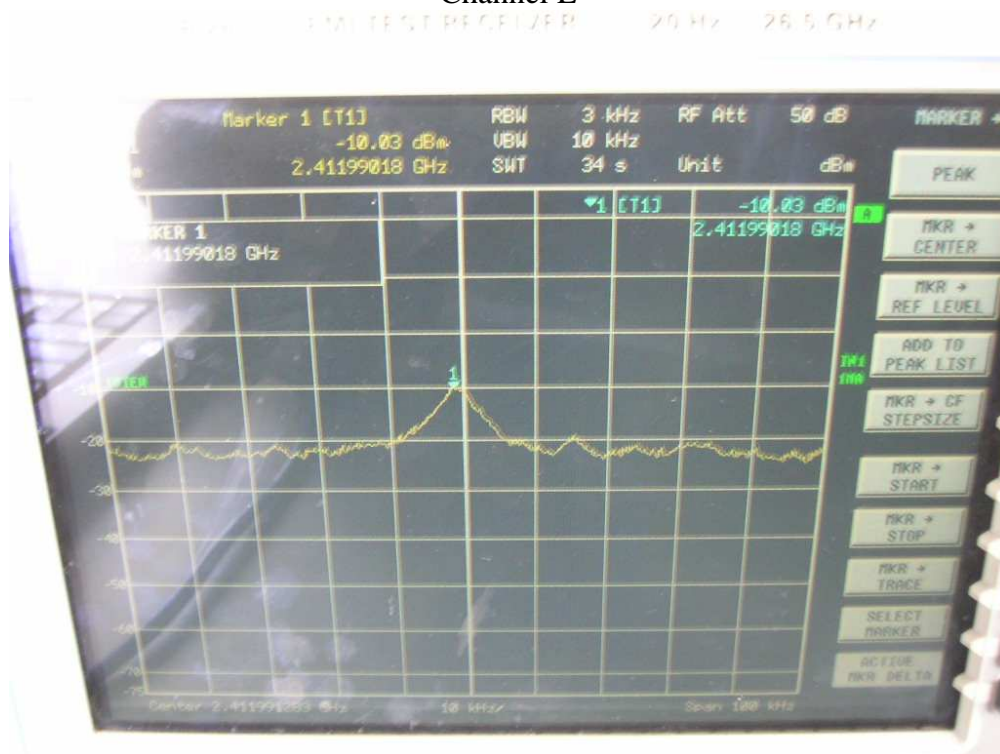

802.11n, 2.4GHz, HT20, card 1, Chain 0

Channel L

Channel M

FCC ID: Q9DMSR1200  
IC: 4675A-MSR1200

Channel H

802.11n, 2.4GHz, HT20, card 1, Chain 0 + Chain1  
Channel L

Channel M

Channel H

FCC ID: Q9DMSR1200  
IC: 4675A-MSR1200

802.11n, 2.4GHz, HT40, GI=0, card 1, Chain 0  
Channel L

Channel M

FCC ID: Q9DMSR1200  
IC: 4675A-MSR1200

Channel H

802.11n, 2.4GHz, HT40, GI=0, card 1, Chain 0 + Chain1  
Channel L

Channel M

Channel H

FCC ID: Q9DMSR1200  
IC: 4675A-MSR1200

802.11n, 2.4GHz, HT40, GI=1, card 1, Chain 0  
Channel L

Channel M

Channel H

802.11n, 2.4GHz, HT40, GI=1, card 1, Chain 0 + Chain1  
Channel L

Channel M

Channel H

FCC ID: Q9DMSR1200  
IC: 4675A-MSR1200

802.11n, 5.8GHz, HT20, card 1, Chain 0

Channel L

Channel M

**Channel H**

**802.11n, 5.8GHz, HT20, card 1, Chain 0 + Chain1  
Channel L**

FCC ID: Q9DMSR1200  
IC: 4675A-MSR1200