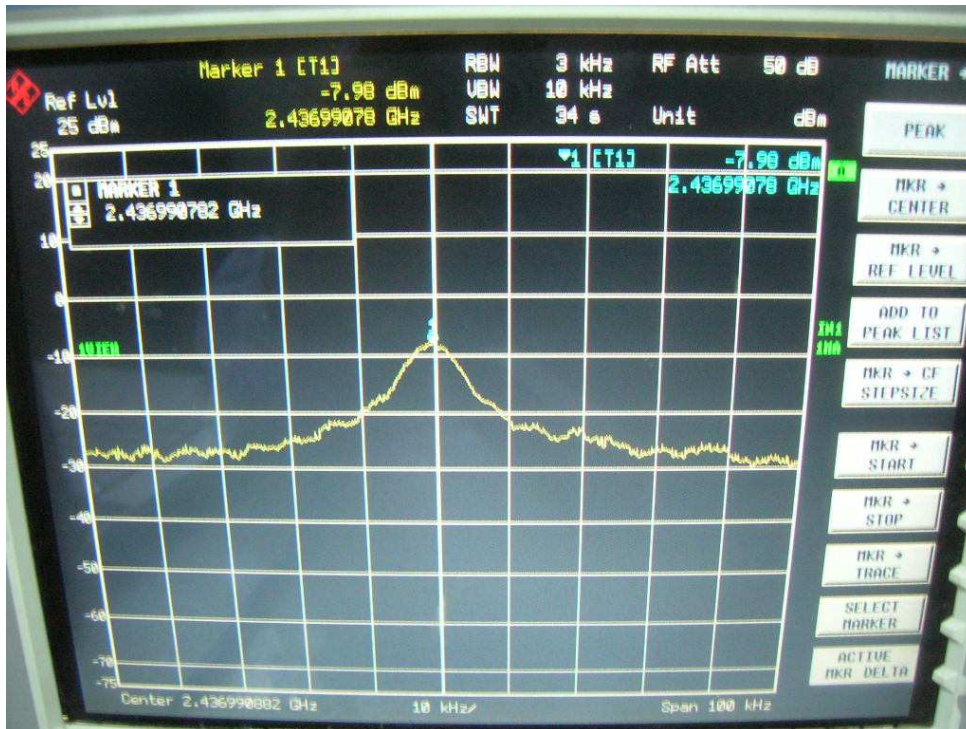

802.11n, 2.4GHz, HT20, card 1, Chain 0

Channel L

Channel M

FCC ID: Q9DMSR1200  
IC: 4675A-MSR1200

Channel H

802.11n, 2.4GHz, HT20, card 1, Chain 0 + Chain1  
Channel L

Channel M

Channel H

FCC ID: Q9DMSR1200  
IC: 4675A-MSR1200

802.11n, 2.4GHz, HT40, GI=0, card 1, Chain 0  
Channel L

Channel M

FCC ID: Q9DMSR1200  
IC: 4675A-MSR1200

Channel H

802.11n, 2.4GHz, HT40, GI=0, card 1, Chain 0 + Chain1  
Channel L

Channel M

Channel H

FCC ID: Q9DMSR1200  
IC: 4675A-MSR1200

802.11n, 2.4GHz, HT40, GI=1, card 1, Chain 0  
Channel L

Channel M

Channel H

802.11n, 2.4GHz, HT40, GI=1, card 1, Chain 0 + Chain1  
Channel L

Channel M

Channel H

FCC ID: Q9DMSR1200  
IC: 4675A-MSR1200

802.11n, 5.8GHz, HT20, card 1, Chain 0

Channel L

Channel M

**Channel H**

**802.11n, 5.8GHz, HT20, card 1, Chain 0 + Chain1  
Channel L**

FCC ID: Q9DMSR1200  
IC: 4675A-MSR1200