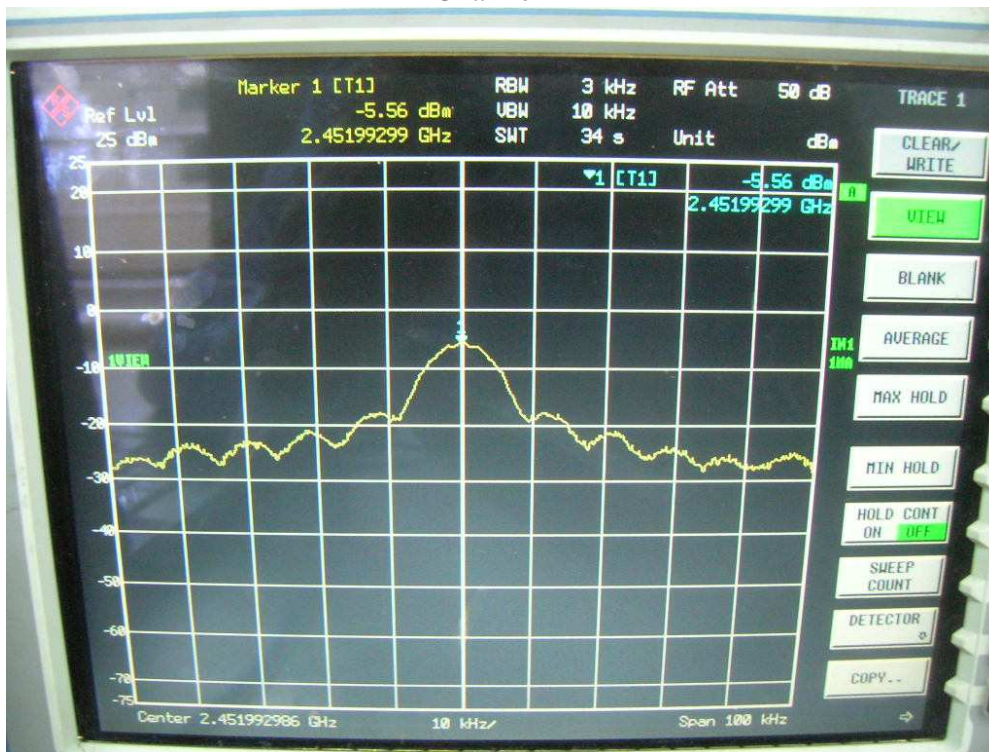

802.11n, 2.4GHz, HT20, card 1, Chain 0

Channel L

Channel M

FCC ID: Q9DMSR1200  
IC: 4675A-MSR1200

Channel H

802.11n, 2.4GHz, HT20, card 1, Chain 0 + Chain1  
Channel L

Channel M

Channel H

FCC ID: Q9DMSR1200  
IC: 4675A-MSR1200

802.11n, 2.4GHz, HT40, GI=0, card 1, Chain 0  
Channel L

Channel M

FCC ID: Q9DMSR1200  
IC: 4675A-MSR1200

Channel H

802.11n, 2.4GHz, HT40, GI=0, card 1, Chain 0 + Chain1  
Channel L

Channel M

Channel H

FCC ID: Q9DMSR1200  
IC: 4675A-MSR1200

802.11n, 2.4GHz, HT40, GI=1, card 1, Chain 0  
Channel L

Channel M

Channel H

802.11n, 2.4GHz, HT40, GI=1, card 1, Chain 0 + Chain1  
Channel L

Channel M

Channel H

FCC ID: Q9DMSR1200  
IC: 4675A-MSR1200

802.11n, 5.8GHz, HT20, card 1, Chain 0

Channel L

Channel M

**Channel H**

**802.11n, 5.8GHz, HT20, card 1, Chain 0 + Chain1  
Channel L**

FCC ID: Q9DMSR1200  
IC: 4675A-MSR1200