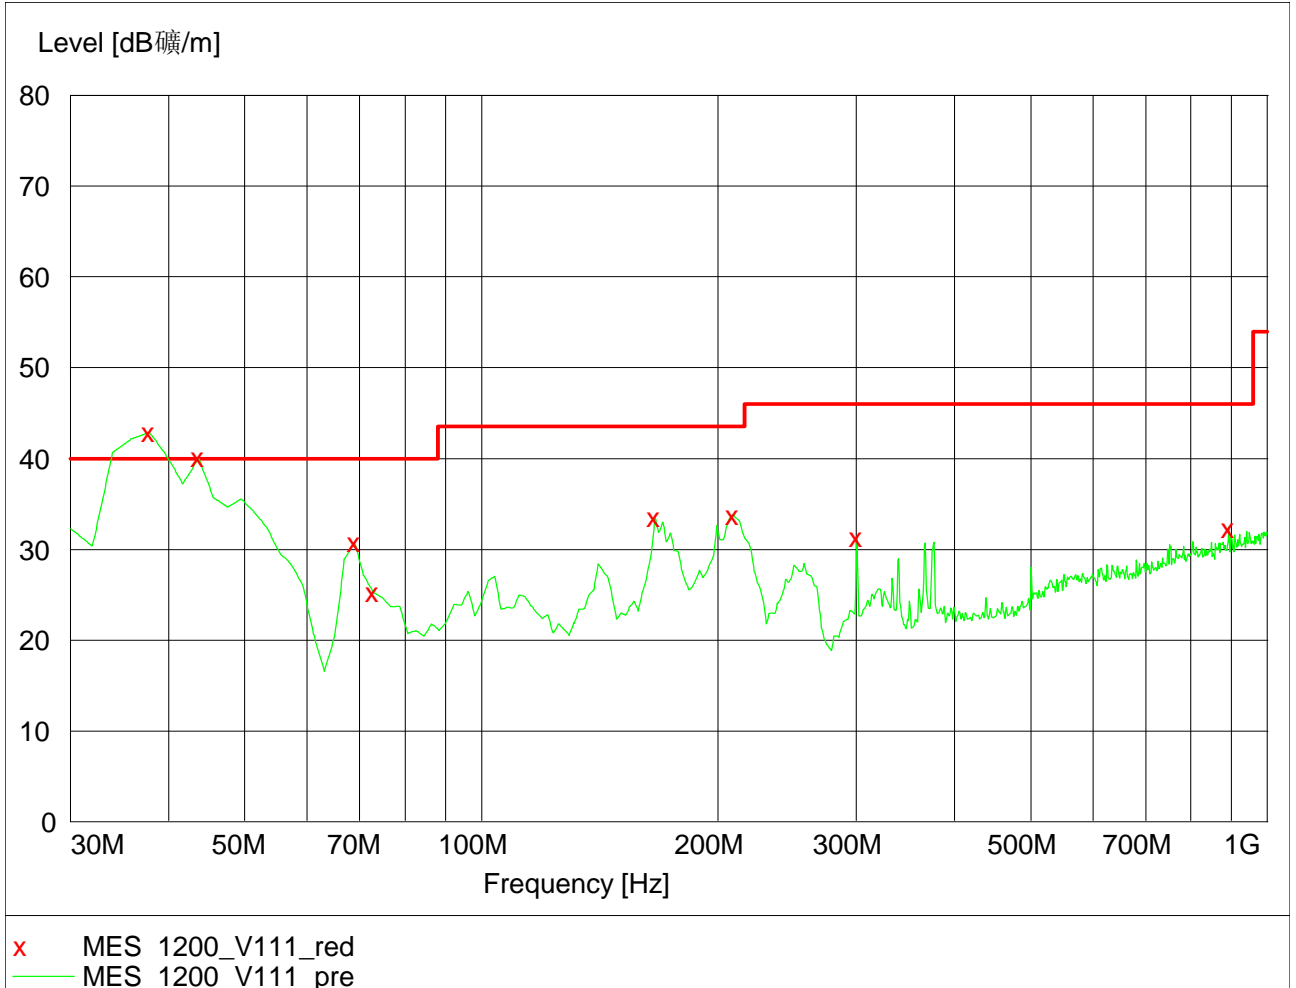

Channel H

802.11n, 5.8GHz, HT40, GI=1, card 1, Chain 0 + Chain1  
Channel L

Channel H

FCC ID: Q9DMSR1200  
IC: 4675A-MSR1200

## 5. Spurious Emission

POE powered, Horizontal

FCC ID: Q9DMSR1200  
IC: 4675A-MSR1200

POE powered, Vertical

FCC ID: Q9DMSR1200  
IC: 4675A-MSR1200

Adapter powered, horizontal

FCC ID: Q9DMSR1200  
IC: 4675A-MSR1200

Adapter powered, vertical