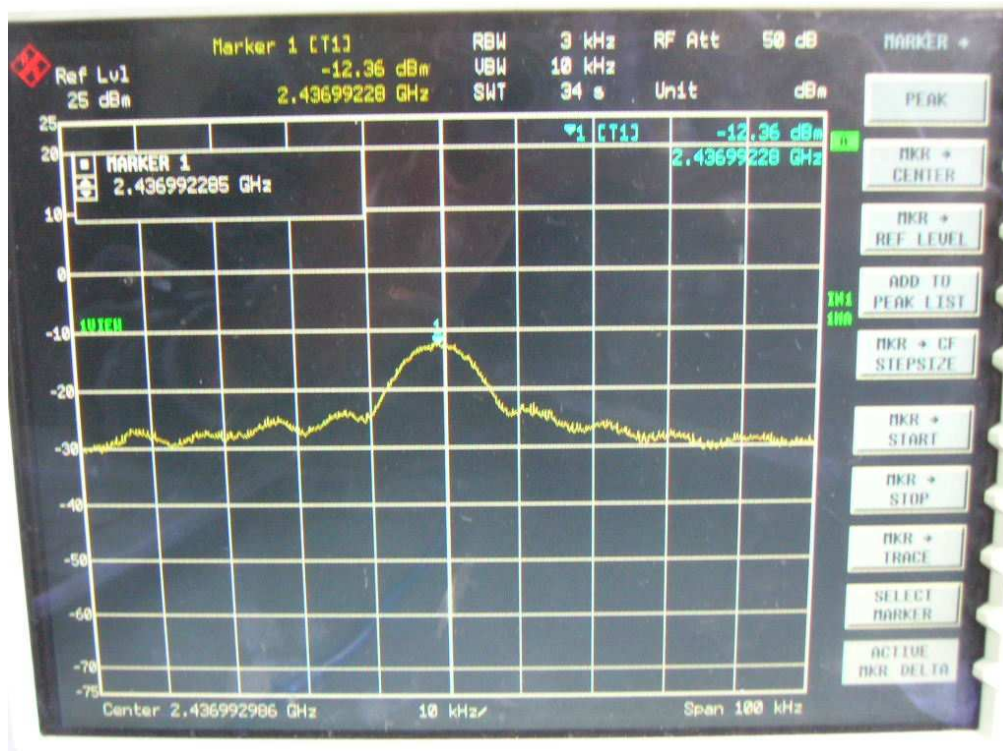

FCC ID: Q9DMSR1200  
IC: 4675A-MSR1200

802.11n, 2.4GHz, HT40, GI=0, card 1, Chain 0  
Channel L

Channel M

FCC ID: Q9DMSR1200  
IC: 4675A-MSR1200

Channel H

802.11n, 2.4GHz, HT40, GI=0, card 1, Chain 0 + Chain1  
Channel L

Channel M

Channel H

FCC ID: Q9DMSR1200  
IC: 4675A-MSR1200

802.11n, 2.4GHz, HT40, GI=1, card 1, Chain 0  
Channel L

Channel M

Channel H

802.11n, 2.4GHz, HT40, GI=1, card 1, Chain 0 + Chain1  
Channel L

Channel M

Channel H

FCC ID: Q9DMSR1200  
IC: 4675A-MSR1200

802.11n, 5.8GHz, HT20, card 1, Chain 0

Channel L

Channel M

**Channel H**

**802.11n, 5.8GHz, HT20, card 1, Chain 0 + Chain1  
Channel L**

FCC ID: Q9DMSR1200  
IC: 4675A-MSR1200