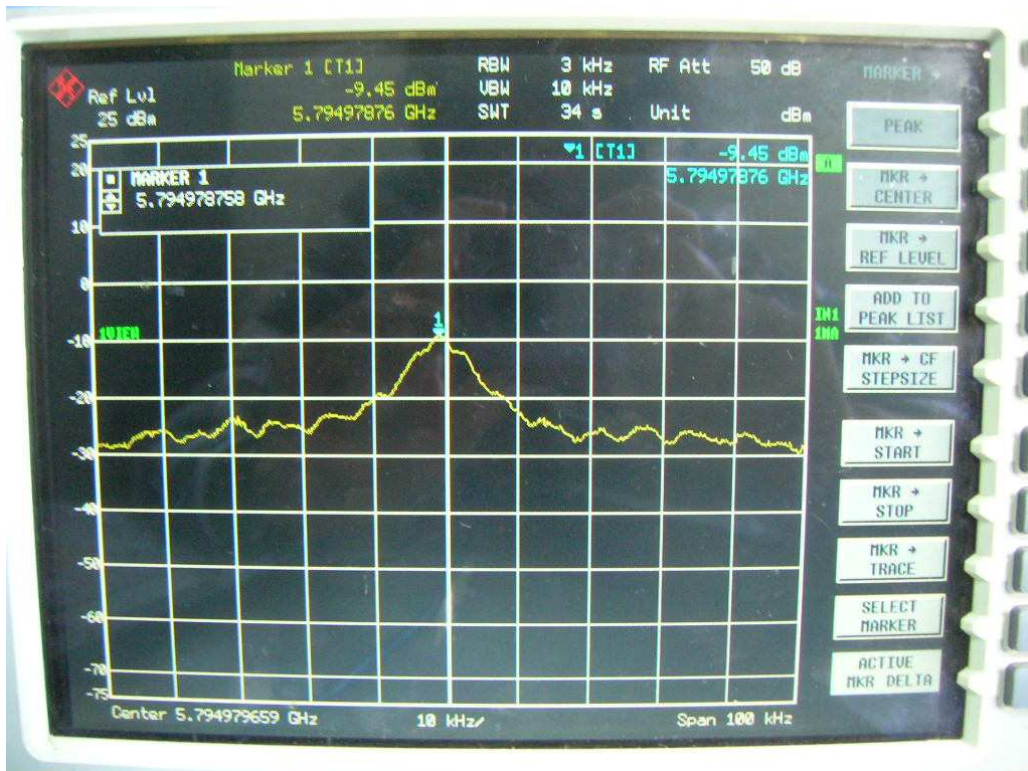

802.11n, 5.8GHz, HT40, GI=1, card 1, Chain 0
Channel L

Channel H