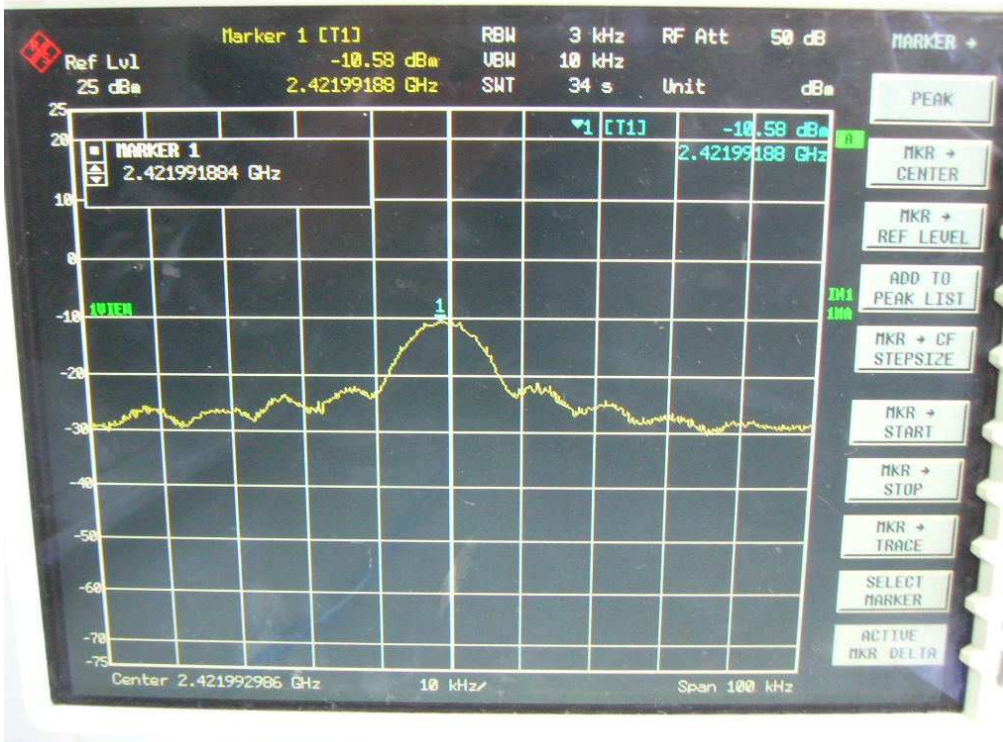

802.11n, 2.4GHz, HT20, card 1, Chain 0

Channel L

Channel M

FCC ID: Q9DMSR1200  
IC: 4675A-MSR1200

Channel H

802.11n, 2.4GHz, HT20, card 1, Chain 0 + Chain1  
Channel L

Channel M

Channel H

FCC ID: Q9DMSR1200  
IC: 4675A-MSR1200

802.11n, 2.4GHz, HT40, GI=0, card 1, Chain 0  
Channel L

Channel M

FCC ID: Q9DMSR1200  
IC: 4675A-MSR1200

Channel H

802.11n, 2.4GHz, HT40, GI=0, card 1, Chain 0 + Chain1  
Channel L

Channel M

Channel H

FCC ID: Q9DMSR1200  
IC: 4675A-MSR1200

802.11n, 2.4GHz, HT40, GI=1, card 1, Chain 0  
Channel L

Channel M

Channel H

802.11n, 2.4GHz, HT40, GI=1, card 1, Chain 0 + Chain1  
Channel L

Channel M

Channel H

FCC ID: Q9DMSR1200  
IC: 4675A-MSR1200

802.11n, 5.8GHz, HT20, card 1, Chain 0

Channel L

Channel M

**Channel H**

**802.11n, 5.8GHz, HT20, card 1, Chain 0 + Chain1  
Channel L**

FCC ID: Q9DMSR1200  
IC: 4675A-MSR1200