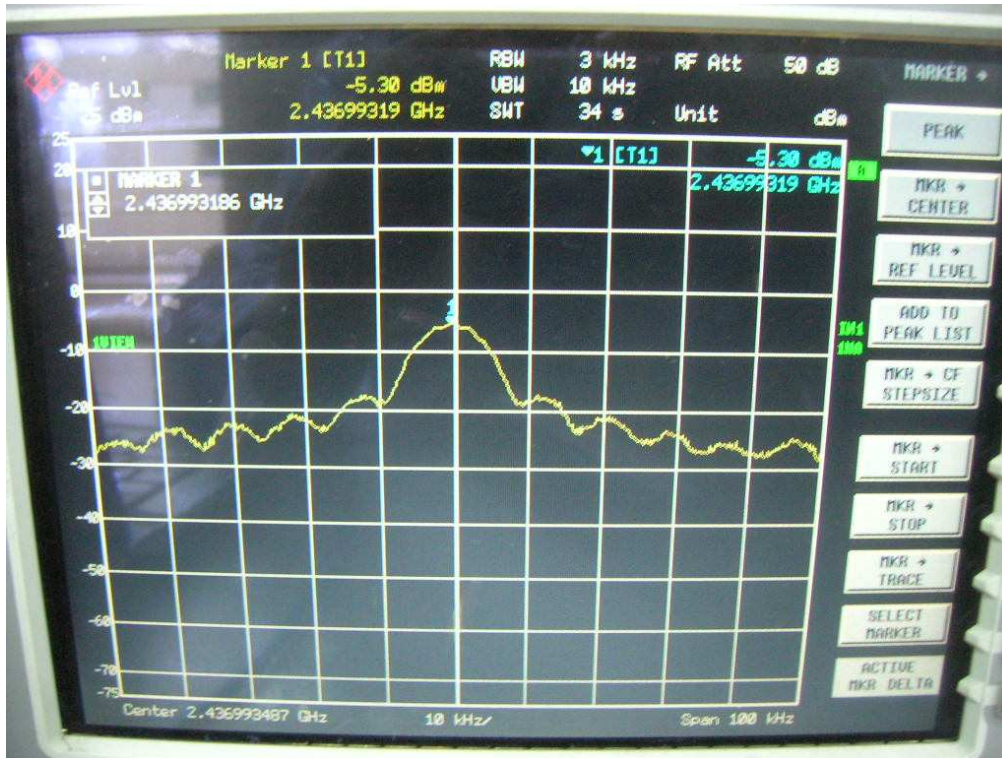

802.11n, 2.4GHz, HT20, card 1, Chain 0

Channel L

Channel M

FCC ID: Q9DMSR1200  
IC: 4675A-MSR1200

Channel H

802.11n, 2.4GHz, HT20, card 1, Chain 0 + Chain1  
Channel L

Channel M

Channel H

FCC ID: Q9DMSR1200  
IC: 4675A-MSR1200

802.11n, 2.4GHz, HT40, GI=0, card 1, Chain 0  
Channel L

Channel M

FCC ID: Q9DMSR1200  
IC: 4675A-MSR1200

Channel H

802.11n, 2.4GHz, HT40, GI=0, card 1, Chain 0 + Chain1  
Channel L

Channel M

Channel H

FCC ID: Q9DMSR1200  
IC: 4675A-MSR1200

802.11n, 2.4GHz, HT40, GI=1, card 1, Chain 0  
Channel L

Channel M

Channel H

802.11n, 2.4GHz, HT40, GI=1, card 1, Chain 0 + Chain1  
Channel L

Channel M

Channel H

FCC ID: Q9DMSR1200  
IC: 4675A-MSR1200

802.11n, 5.8GHz, HT20, card 1, Chain 0

Channel L

Channel M

**Channel H**

**802.11n, 5.8GHz, HT20, card 1, Chain 0 + Chain1  
Channel L**

FCC ID: Q9DMSR1200  
IC: 4675A-MSR1200