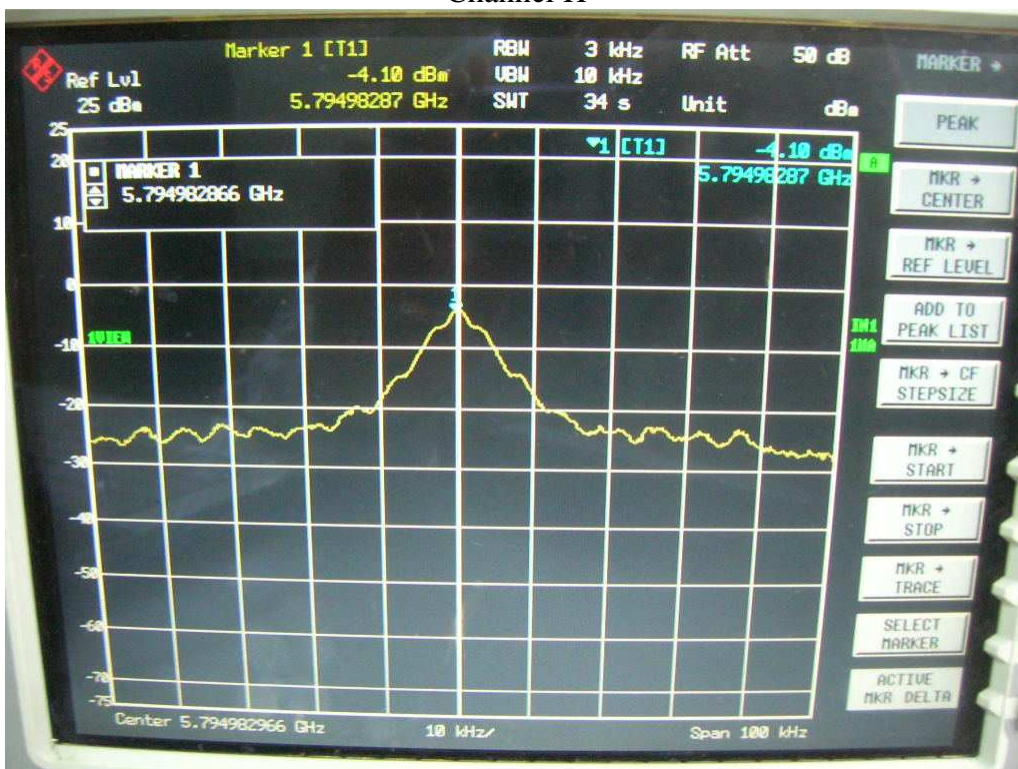

Channel H

FCC ID: Q9DMSR1200  
IC: 4675A-MSR1200

802.11n, 5.8GHz, HT20, card 1, Chain 0

Channel L

Channel M

**Channel H**

**802.11n, 5.8GHz, HT20, card 1, Chain 0 + Chain1  
Channel L**

FCC ID: Q9DMSR1200  
IC: 4675A-MSR1200

Channel M

Channel H

802.11n, 5.8GHz, HT40, GI=0, card 1, Chain 0  
Channel L

Channel H

FCC ID: Q9DMSR1200  
IC: 4675A-MSR1200

802.11n, 5.8GHz, HT40, GI=0, card 1, Chain 0 + Chain1  
Channel L

Channel H

802.11n, 5.8GHz, HT40, GI=1, card 1, Chain 0  
Channel L

Channel H

802.11n, 5.8GHz, HT40, GI=1, card 1, Chain 0 + Chain1  
Channel L

Channel H

FCC ID: Q9DMSR1200  
IC: 4675A-MSR1200