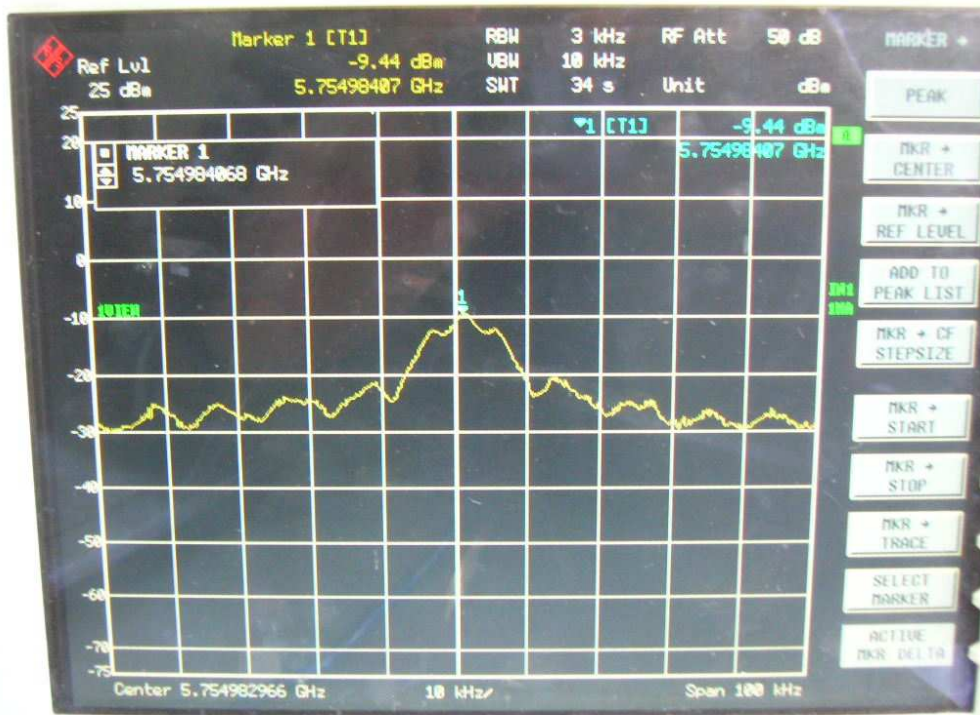

Channel M

Channel H

802.11n, 5.8GHz, HT40, GI=0, card 1, Chain 0  
Channel L

Channel H

FCC ID: Q9DMSR1200  
IC: 4675A-MSR1200

802.11n, 5.8GHz, HT40, GI=0, card 1, Chain 0 + Chain1  
Channel L

Channel H

802.11n, 5.8GHz, HT40, GI=1, card 1, Chain 0  
Channel L

Channel H

802.11n, 5.8GHz, HT40, GI=1, card 1, Chain 0 + Chain1  
Channel L

Channel H

FCC ID: Q9DMSR1200  
IC: 4675A-MSR1200