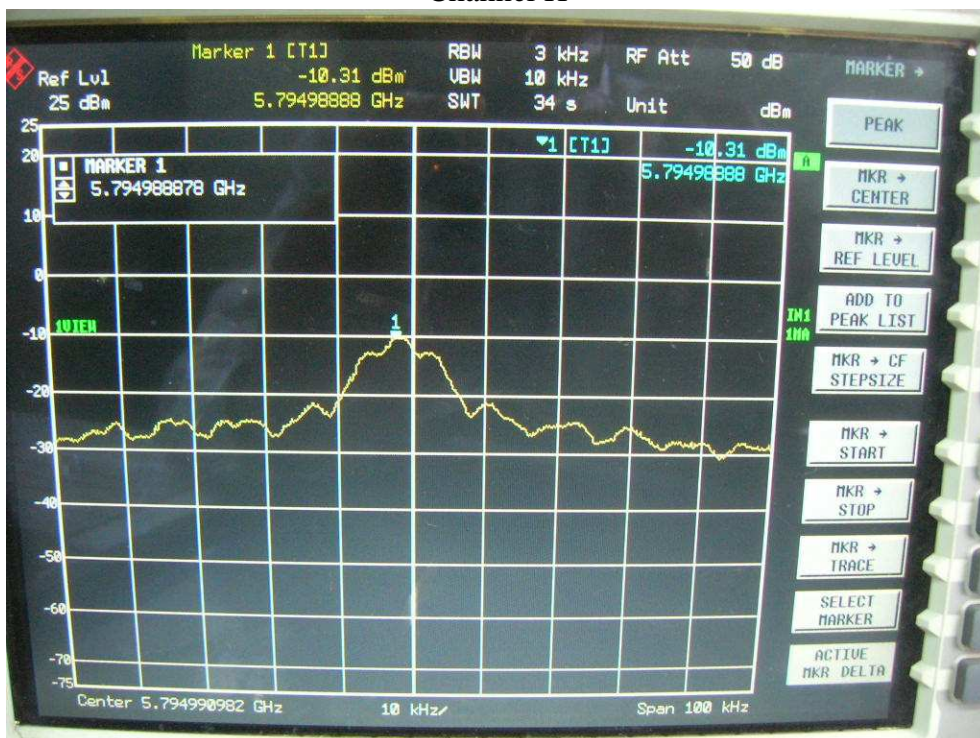

Channel M

Channel H

802.11n, 5.8GHz, HT40, GI=0, card 1, Chain 0  
Channel L

Channel H

FCC ID: Q9DMSR1200  
IC: 4675A-MSR1200

802.11n, 5.8GHz, HT40, GI=0, card 1, Chain 0 + Chain1  
Channel L

Channel H

802.11n, 5.8GHz, HT40, GI=1, card 1, Chain 0  
Channel L