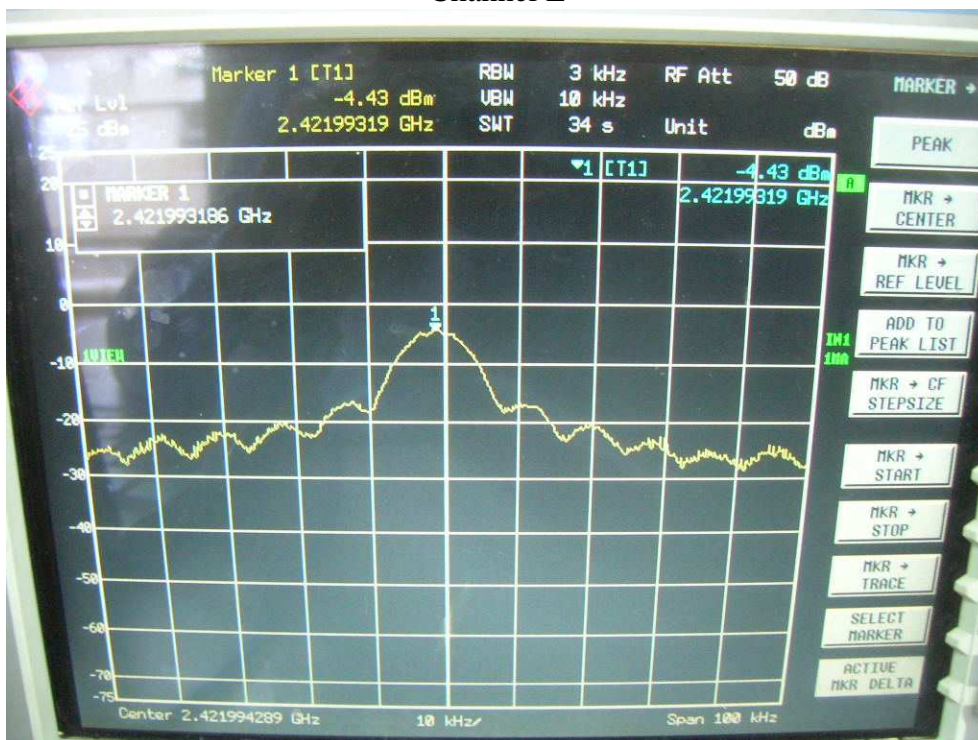

802.11n, 2.4GHz, HT20, card 1, Chain 0

Channel L

Channel M

FCC ID: Q9DMSR1200  
IC: 4675A-MSR1200

Channel H

802.11n, 2.4GHz, HT20, card 1, Chain 0 + Chain1  
Channel L

Channel M

Channel H

FCC ID: Q9DMSR1200  
IC: 4675A-MSR1200

802.11n, 2.4GHz, HT40, GI=0, card 1, Chain 0  
Channel L

Channel M

FCC ID: Q9DMSR1200  
IC: 4675A-MSR1200

Channel H

802.11n, 2.4GHz, HT40, GI=0, card 1, Chain 0 + Chain1  
Channel L

Channel M

Channel H

FCC ID: Q9DMSR1200  
IC: 4675A-MSR1200

802.11n, 2.4GHz, HT40, GI=1, card 1, Chain 0  
Channel L

Channel M

Channel H

802.11n, 2.4GHz, HT40, GI=1, card 1, Chain 0 + Chain1  
Channel L

Channel M