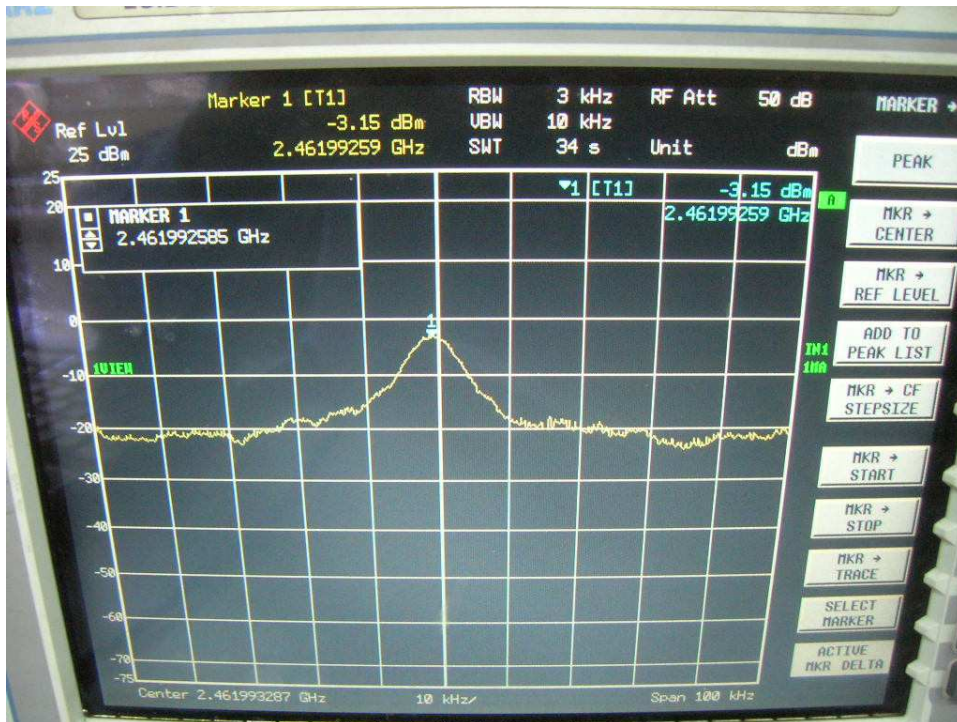

802.11n, 2.4GHz, HT20, card 1, Chain 0

Channel L

Channel M

FCC ID: Q9DMSR1200  
IC: 4675A-MSR1200

Channel H

802.11n, 2.4GHz, HT20, card 1, Chain 0 + Chain1  
Channel L

Channel M

Channel H

FCC ID: Q9DMSR1200  
IC: 4675A-MSR1200

802.11n, 2.4GHz, HT40, GI=0, card 1, Chain 0  
Channel L

Channel M

FCC ID: Q9DMSR1200  
IC: 4675A-MSR1200

Channel H

802.11n, 2.4GHz, HT40, GI=0, card 1, Chain 0 + Chain1  
Channel L

Channel M

Channel H

FCC ID: Q9DMSR1200  
IC: 4675A-MSR1200

802.11n, 2.4GHz, HT40, GI=1, card 1, Chain 0  
Channel L

Channel M

Channel H

802.11n, 2.4GHz, HT40, GI=1, card 1, Chain 0 + Chain1  
Channel L

Channel M

Channel H

FCC ID: Q9DMSR1200  
IC: 4675A-MSR1200

802.11n, 5.8GHz, HT20, card 1, Chain 0

Channel L

Channel M

**Channel H**

**802.11n, 5.8GHz, HT20, card 1, Chain 0 + Chain1  
Channel L**

FCC ID: Q9DMSR1200  
IC: 4675A-MSR1200