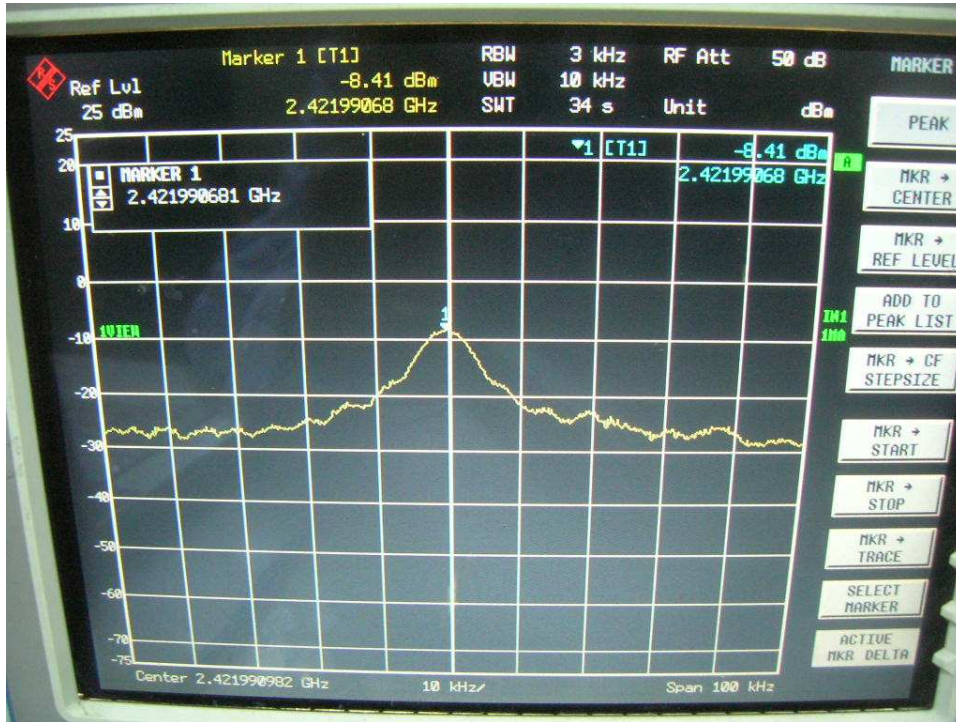

802.11n, 2.4GHz, HT20, card 1, Chain 0

Channel L

Channel M

FCC ID: Q9DMSR1200  
IC: 4675A-MSR1200

Channel H

802.11n, 2.4GHz, HT20, card 1, Chain 0 + Chain1  
Channel L

Channel M

Channel H

FCC ID: Q9DMSR1200  
IC: 4675A-MSR1200

802.11n, 2.4GHz, HT40, GI=0, card 1, Chain 0  
Channel L

Channel M

FCC ID: Q9DMSR1200  
IC: 4675A-MSR1200

Channel H

802.11n, 2.4GHz, HT40, GI=0, card 1, Chain 0 + Chain1  
Channel L

Channel M

Channel H

FCC ID: Q9DMSR1200  
IC: 4675A-MSR1200

802.11n, 2.4GHz, HT40, GI=1, card 1, Chain 0  
Channel L

Channel M

Channel H

802.11n, 2.4GHz, HT40, GI=1, card 1, Chain 0 + Chain1  
Channel L

Channel M

Channel H

FCC ID: Q9DMSR1200  
IC: 4675A-MSR1200

802.11n, 5.8GHz, HT20, card 1, Chain 0

Channel L

Channel M

**Channel H**

**802.11n, 5.8GHz, HT20, card 1, Chain 0 + Chain1  
Channel L**

FCC ID: Q9DMSR1200  
IC: 4675A-MSR1200