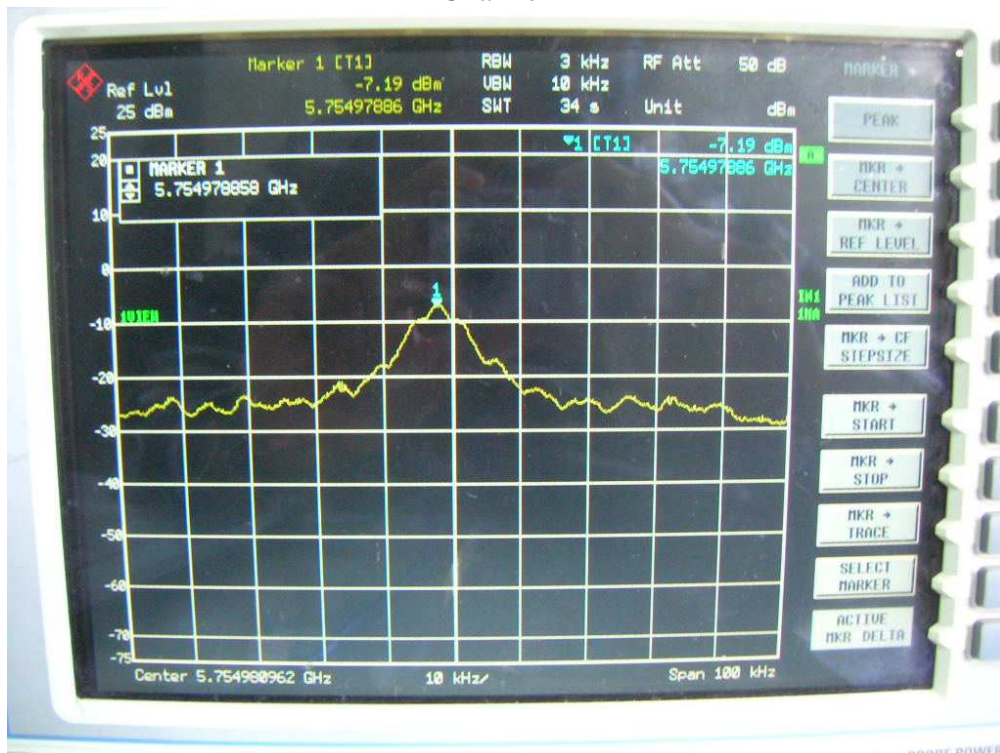

Channel M

Channel H

802.11n, 5.8GHz, HT40, GI=0, card 1, Chain 0  
Channel L

Channel H

FCC ID: Q9DMSR1200  
IC: 4675A-MSR1200

802.11n, 5.8GHz, HT40, GI=0, card 1, Chain 0 + Chain1  
Channel L

Channel H

802.11n, 5.8GHz, HT40, GI=1, card 1, Chain 0  
Channel L

Channel H

802.11n, 5.8GHz, HT40, GI=1, card 1, Chain 0 + Chain1  
Channel L

Channel H

FCC ID: Q9DMSR1200  
IC: 4675A-MSR1200