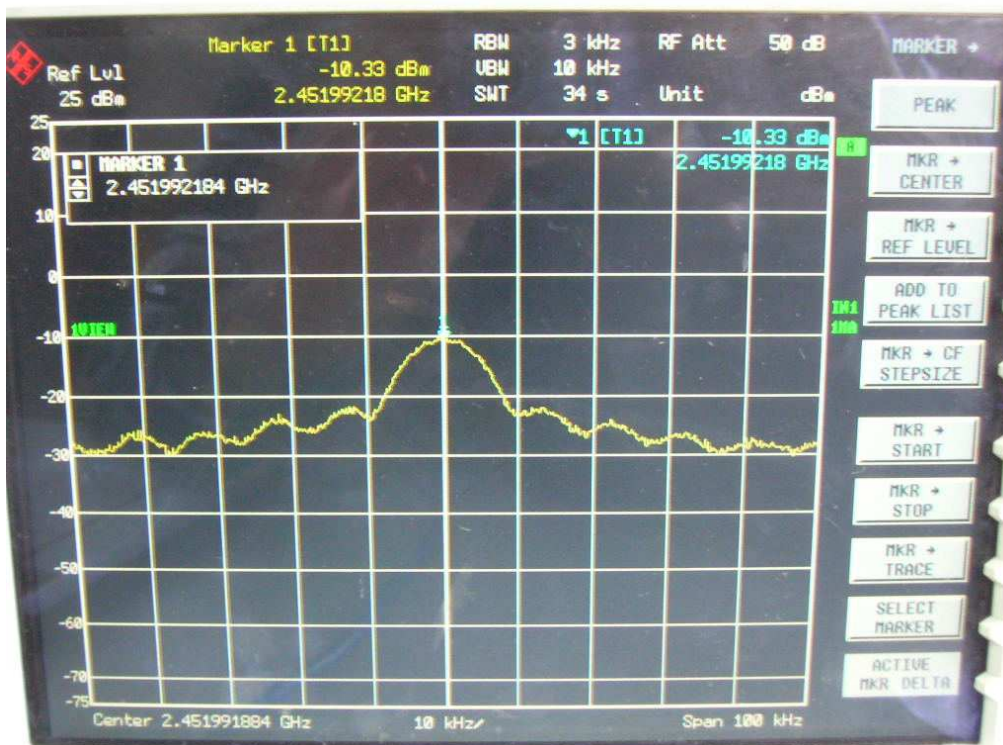

802.11n, 2.4GHz, HT20, card 1, Chain 0

Channel L

Channel M

FCC ID: Q9DMSR1200  
IC: 4675A-MSR1200

Channel H

802.11n, 2.4GHz, HT20, card 1, Chain 0 + Chain1  
Channel L

Channel M

Channel H

FCC ID: Q9DMSR1200  
IC: 4675A-MSR1200

802.11n, 2.4GHz, HT40, GI=0, card 1, Chain 0  
Channel L

Channel M

FCC ID: Q9DMSR1200  
IC: 4675A-MSR1200

Channel H

802.11n, 2.4GHz, HT40, GI=0, card 1, Chain 0 + Chain1  
Channel L

Channel M

Channel H

FCC ID: Q9DMSR1200  
IC: 4675A-MSR1200

802.11n, 2.4GHz, HT40, GI=1, card 1, Chain 0  
Channel L

Channel M

Channel H

802.11n, 2.4GHz, HT40, GI=1, card 1, Chain 0 + Chain1  
Channel L

Channel M

Channel H

FCC ID: Q9DMSR1200  
IC: 4675A-MSR1200

802.11n, 5.8GHz, HT20, card 1, Chain 0

Channel L

Channel M

**Channel H**

**802.11n, 5.8GHz, HT20, card 1, Chain 0 + Chain1  
Channel L**

FCC ID: Q9DMSR1200  
IC: 4675A-MSR1200