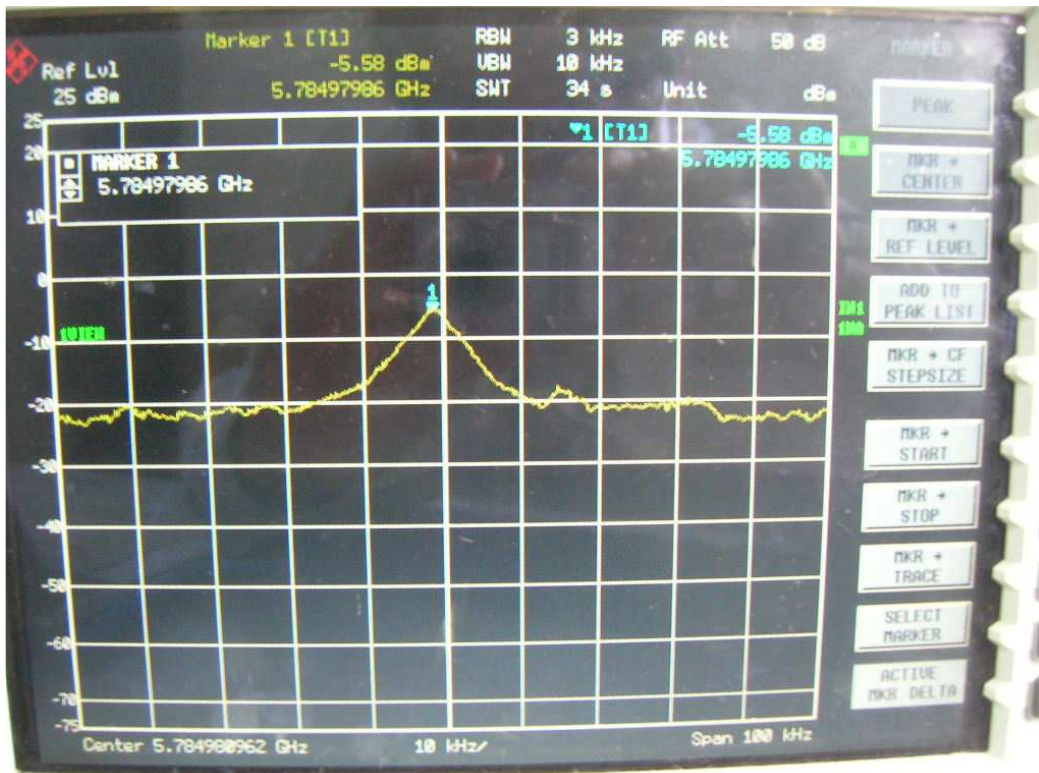

Channel H

FCC ID: Q9DMSR1200  
IC: 4675A-MSR1200

802.11n, 5.8GHz, HT20, card 1, Chain 0

Channel L

Channel M

**Channel H**

**802.11n, 5.8GHz, HT20, card 1, Chain 0 + Chain1  
Channel L**

FCC ID: Q9DMSR1200  
IC: 4675A-MSR1200

Channel M

Channel H

802.11n, 5.8GHz, HT40, GI=0, card 1, Chain 0  
Channel L

Channel H

FCC ID: Q9DMSR1200  
IC: 4675A-MSR1200

802.11n, 5.8GHz, HT40, GI=0, card 1, Chain 0 + Chain1  
Channel L

Channel H

802.11n, 5.8GHz, HT40, GI=1, card 1, Chain 0  
Channel L