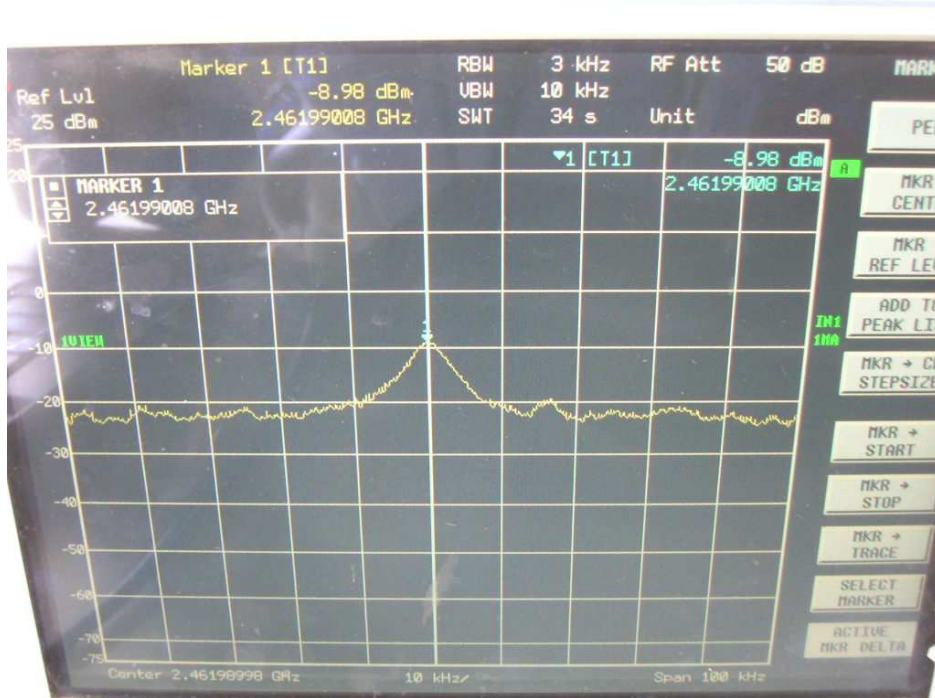

802.11n, 2.4GHz, HT20, card 1, Chain 0

Channel L

Channel M

FCC ID: Q9DMSR1200  
IC: 4675A-MSR1200

Channel H

802.11n, 2.4GHz, HT20, card 1, Chain 0 + Chain1  
Channel L

Channel M

Channel H

FCC ID: Q9DMSR1200  
IC: 4675A-MSR1200

802.11n, 2.4GHz, HT40, GI=0, card 1, Chain 0  
Channel L

Channel M

FCC ID: Q9DMSR1200  
IC: 4675A-MSR1200

Channel H

802.11n, 2.4GHz, HT40, GI=0, card 1, Chain 0 + Chain1  
Channel L

Channel M

Channel H

FCC ID: Q9DMSR1200  
IC: 4675A-MSR1200

802.11n, 2.4GHz, HT40, GI=1, card 1, Chain 0  
Channel L

Channel M

Channel H

802.11n, 2.4GHz, HT40, GI=1, card 1, Chain 0 + Chain1  
Channel L

Channel M

Channel H

FCC ID: Q9DMSR1200  
IC: 4675A-MSR1200

802.11n, 5.8GHz, HT20, card 1, Chain 0

Channel L

Channel M

**Channel H**

**802.11n, 5.8GHz, HT20, card 1, Chain 0 + Chain1  
Channel L**

FCC ID: Q9DMSR1200  
IC: 4675A-MSR1200