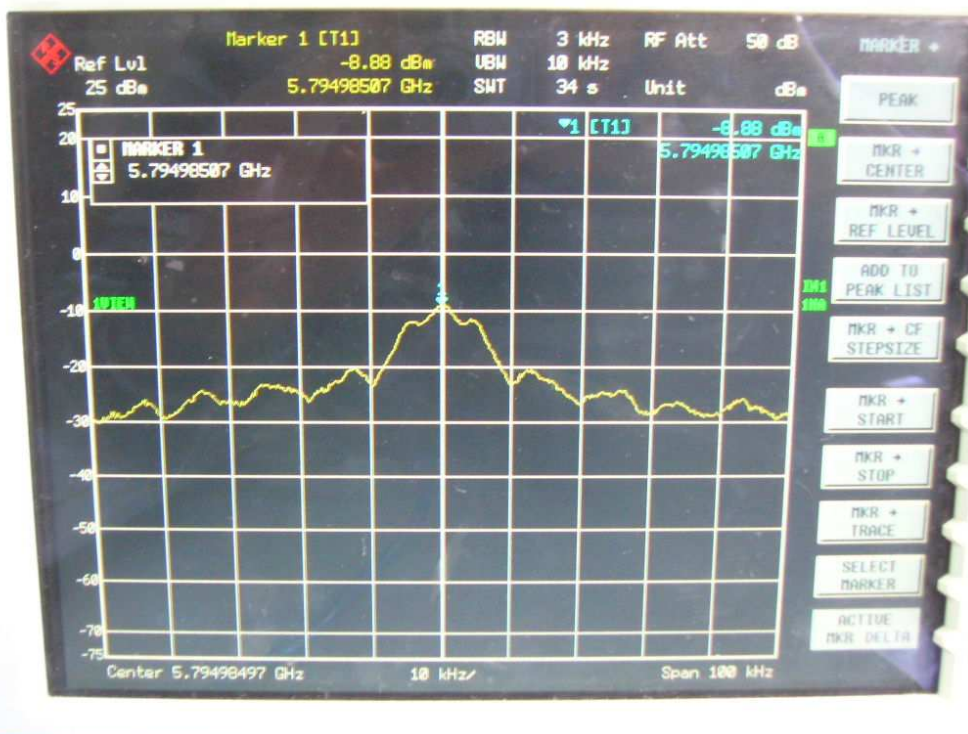

Channel M

Channel H

802.11n, 5.8GHz, HT40, GI=0, card 1, Chain 0  
Channel L

Channel H

FCC ID: Q9DMSR1200  
IC: 4675A-MSR1200

802.11n, 5.8GHz, HT40, GI=0, card 1, Chain 0 + Chain1  
Channel L

Channel H

802.11n, 5.8GHz, HT40, GI=1, card 1, Chain 0  
Channel L

Channel H

802.11n, 5.8GHz, HT40, GI=1, card 1, Chain 0 + Chain1  
Channel L

Channel H

FCC ID: Q9DMSR1200  
IC: 4675A-MSR1200