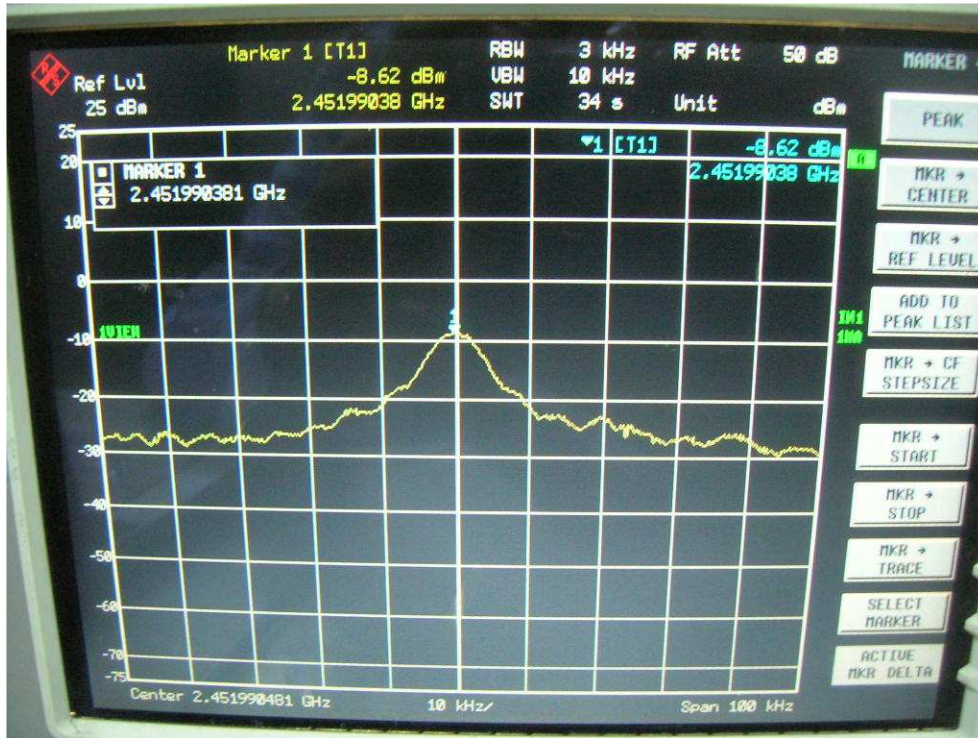

802.11n, 2.4GHz, HT20, card 1, Chain 0

Channel L

Channel M

FCC ID: Q9DMSR1200  
IC: 4675A-MSR1200

Channel H

802.11n, 2.4GHz, HT20, card 1, Chain 0 + Chain1  
Channel L

Channel M

Channel H

FCC ID: Q9DMSR1200  
IC: 4675A-MSR1200

802.11n, 2.4GHz, HT40, GI=0, card 1, Chain 0  
Channel L

Channel M

FCC ID: Q9DMSR1200  
IC: 4675A-MSR1200

Channel H

802.11n, 2.4GHz, HT40, GI=0, card 1, Chain 0 + Chain1  
Channel L

Channel M

Channel H

FCC ID: Q9DMSR1200  
IC: 4675A-MSR1200

802.11n, 2.4GHz, HT40, GI=1, card 1, Chain 0  
Channel L

Channel M

Channel H

802.11n, 2.4GHz, HT40, GI=1, card 1, Chain 0 + Chain1  
Channel L

Channel M

Channel H

FCC ID: Q9DMSR1200  
IC: 4675A-MSR1200

802.11n, 5.8GHz, HT20, card 1, Chain 0

Channel L

Channel M

**Channel H**

**802.11n, 5.8GHz, HT20, card 1, Chain 0 + Chain1  
Channel L**

FCC ID: Q9DMSR1200  
IC: 4675A-MSR1200