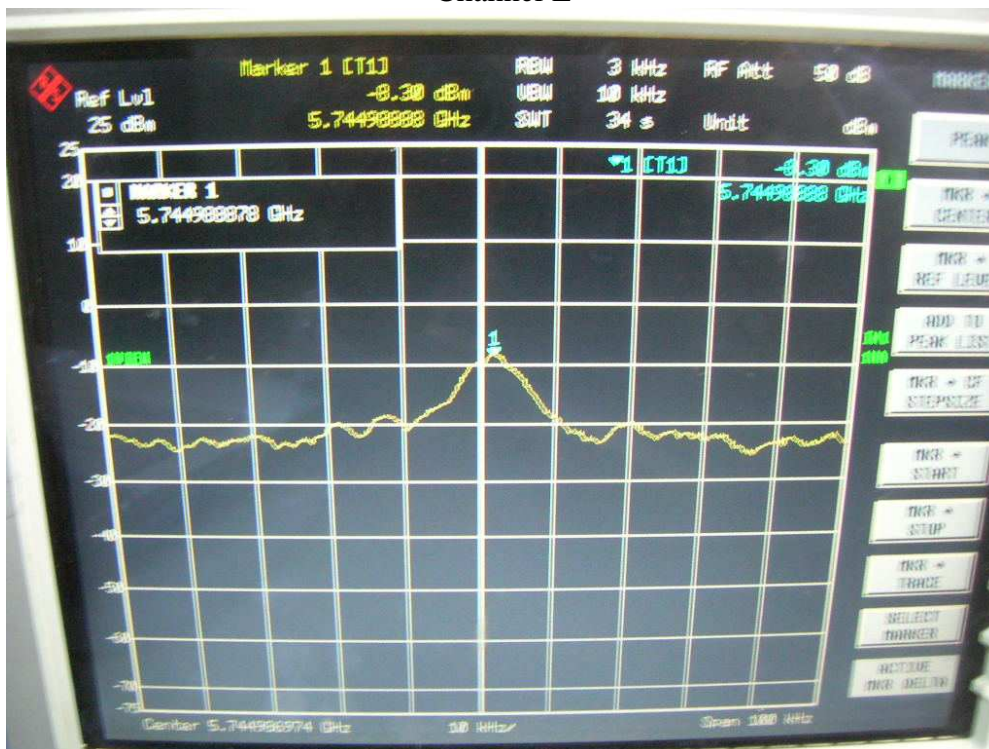

Channel H

FCC ID: Q9DMSR1200  
IC: 4675A-MSR1200

802.11n, 5.8GHz, HT20, card 1, Chain 0

Channel L

Channel M

**Channel H**

**802.11n, 5.8GHz, HT20, card 1, Chain 0 + Chain1  
Channel L**

FCC ID: Q9DMSR1200  
IC: 4675A-MSR1200