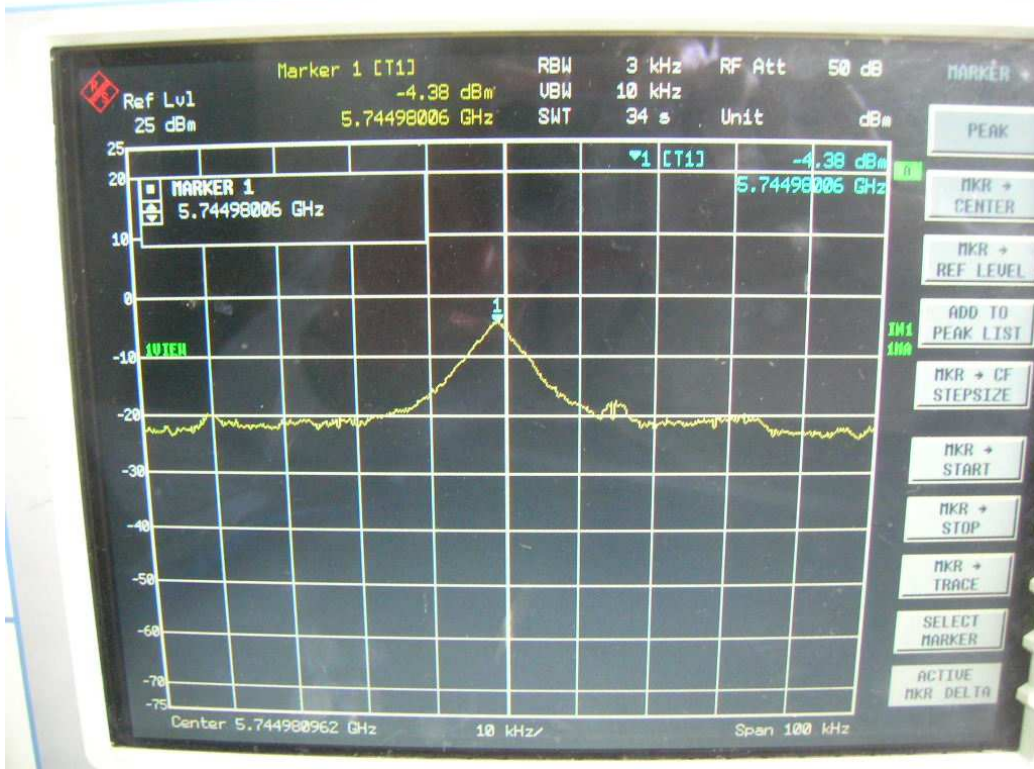

Channel H

FCC ID: Q9DMSR1200  
IC: 4675A-MSR1200

802.11n, 5.8GHz, HT20, card 1, Chain 0

Channel L

Channel M

**Channel H**

**802.11n, 5.8GHz, HT20, card 1, Chain 0 + Chain1  
Channel L**

FCC ID: Q9DMSR1200  
IC: 4675A-MSR1200