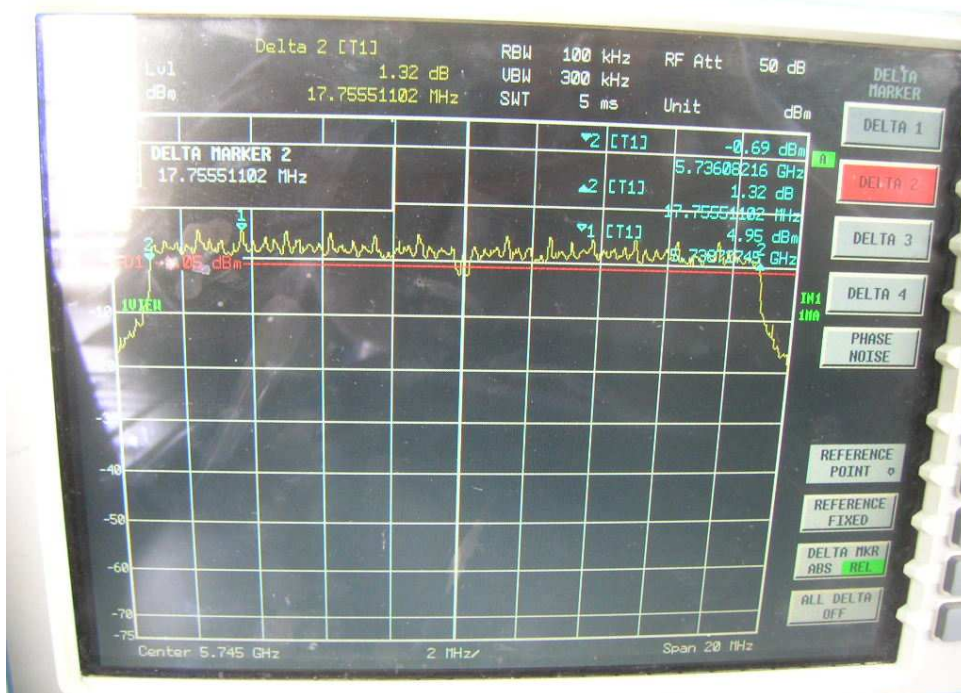

FCC ID: Q9DMSR1200
IC: 4675A-MSR1200

802.11n, 2.4GHz band, HT40, GI=0, card 1, Chain0 + Chain1
Channel L

Channel M

FCC ID: Q9DMSR1200
IC: 4675A-MSR1200

Channel H

802.11n, 2.4GHz band, HT40, GI=1, card 1, Chain0

Channel L

Channel M

Channel H

FCC ID: Q9DMSR1200
IC: 4675A-MSR1200

802.11n, 2.4GHz band, HT40, GI=1, card 1, Chain0 + Chain1
Channel L

Channel M

FCC ID: Q9DMSR1200
IC: 4675A-MSR1200

Channel H

802.11n, 5.8GHz band, HT20, card 1, Chain0

Channel L

Channel M

Channel H

FCC ID: Q9DMSR1200
IC: 4675A-MSR1200

802.11n, 5.8GHz band, HT20, card 1, Chain0 + Chain1
Channel L

Channel M

Channel H