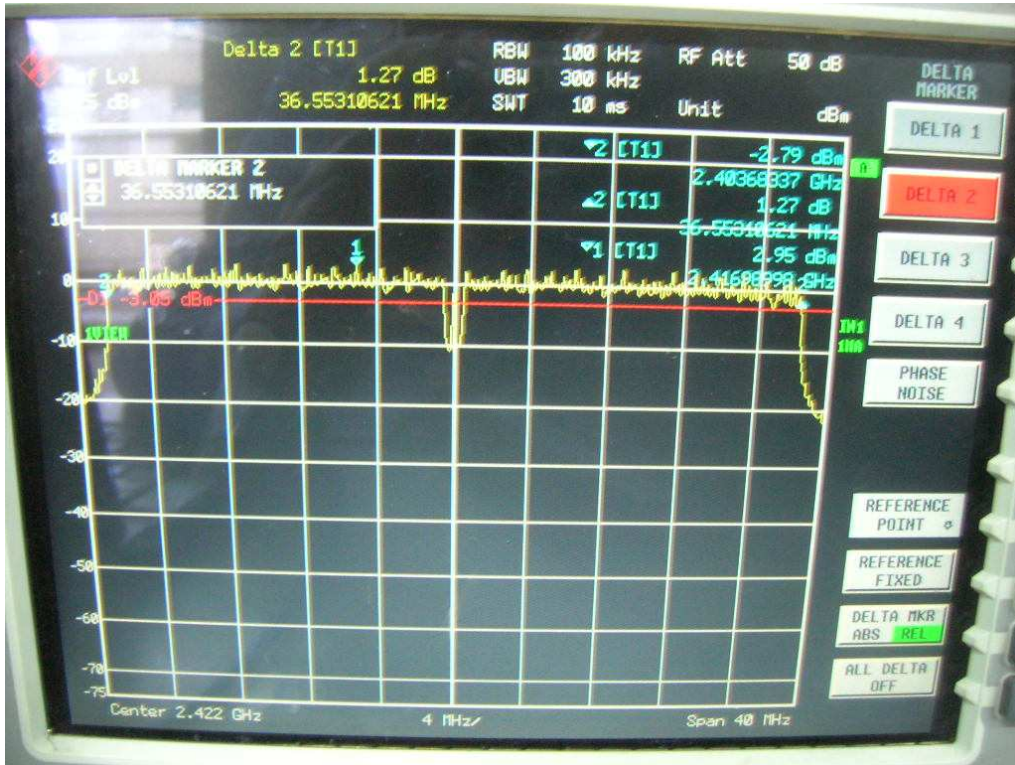

FCC ID: Q9DMSR1200
IC: 4675A-MSR1200

802.11n, 2.4GHz band, HT40, GI=0, card 1, Chain0 + Chain1
Channel L