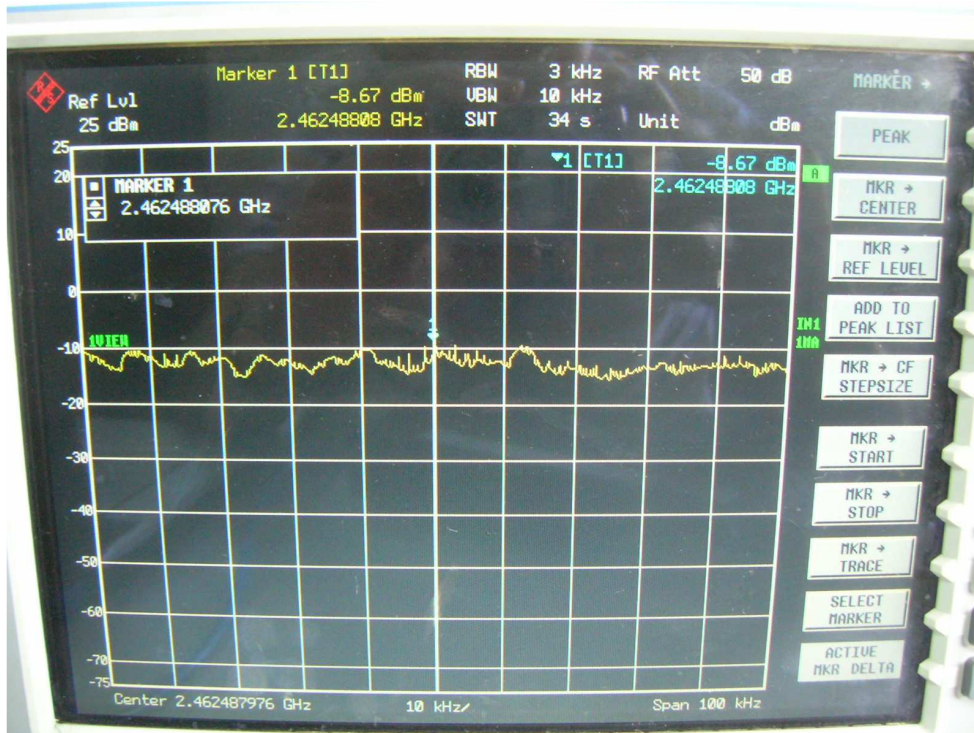

Channel H

FCC ID: Q9DMSR1200
IC: 4675A-MSR1200

802.11b, card 1, Chain 0

Channel L

Channel M

FCC ID: Q9DMSR1200
IC: 4675A-MSR1200

Channel H

802.11g, card 1, Chain 0

Channel L

FCC ID: Q9DMSR1200
IC: 4675A-MSR1200

Channel M

Channel H