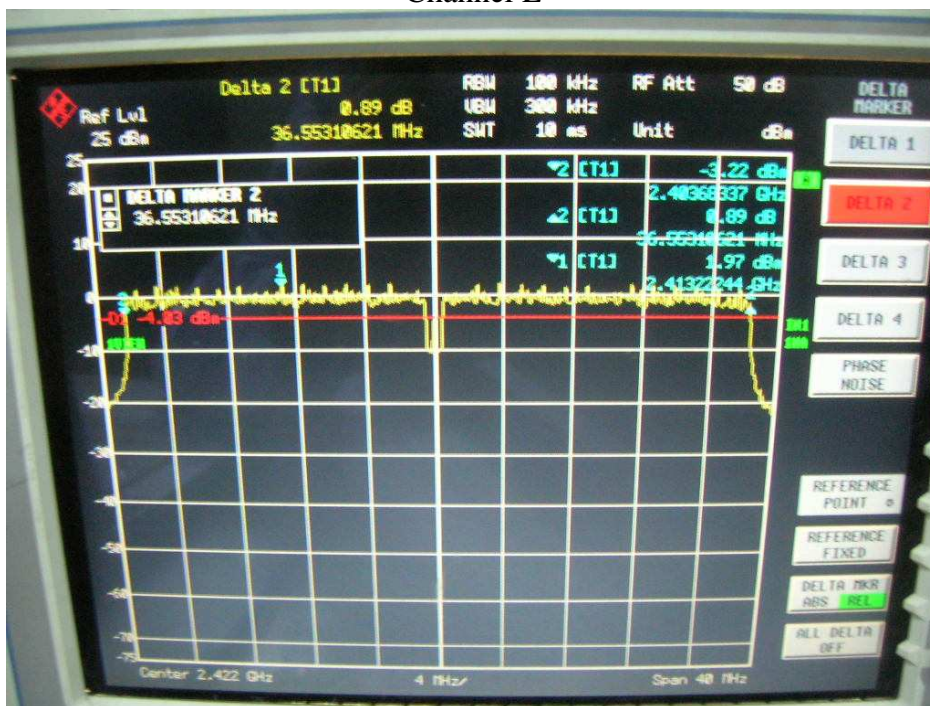

Channel M

802.11n, 2.4GHz band, HT40, GI=0, card 1, Chain0
Channel L