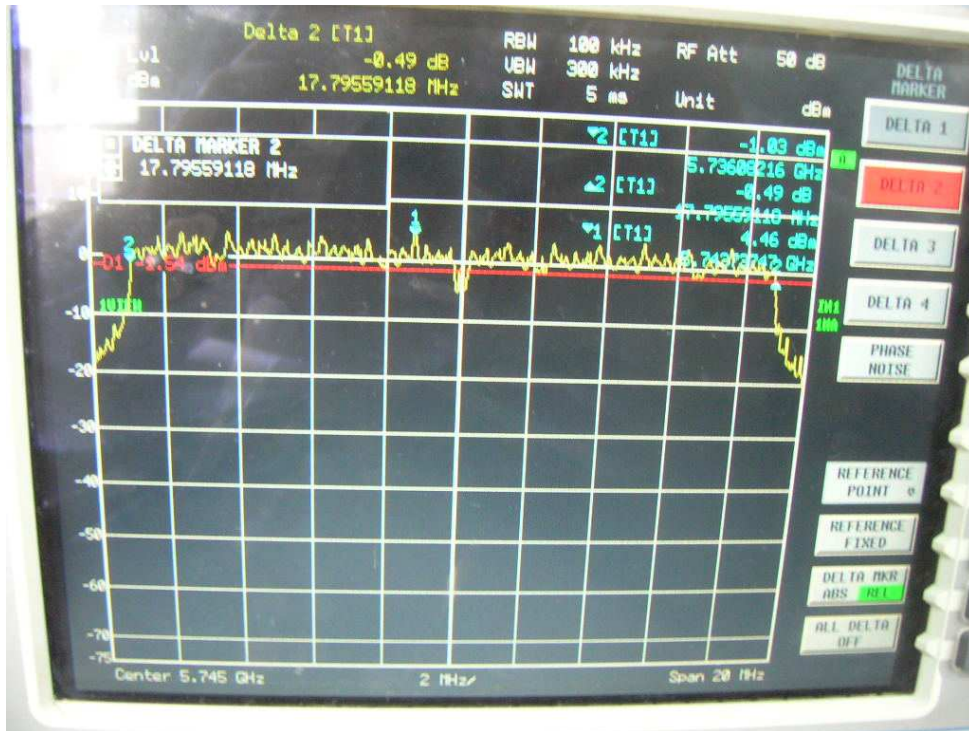

Channel L

Channel M

Channel H

FCC ID: Q9DMSR1200
IC: 4675A-MSR1200

802.11n, 2.4GHz band, HT40, GI=1, card 1, Chain0 + Chain1
Channel L

Channel M

FCC ID: Q9DMSR1200
IC: 4675A-MSR1200

Channel H

802.11n, 5.8GHz band, HT20, card 1, Chain0

Channel L

Channel M

Channel H

FCC ID: Q9DMSR1200
IC: 4675A-MSR1200

802.11n, 5.8GHz band, HT20, card 1, Chain0 + Chain1
Channel L

Channel M

Channel H

802.11n, 5.8GHz band, HT40, GI=0, card 1, Chain0
Channel L

Channel H

802.11n, 5.8GHz band, HT40, GI=0, card 1, Chain0 + Chain1
Channel L

Channel H

802.11n, 5.8GHz band, HT40, GI=1, card 1, Chain0
Channel L