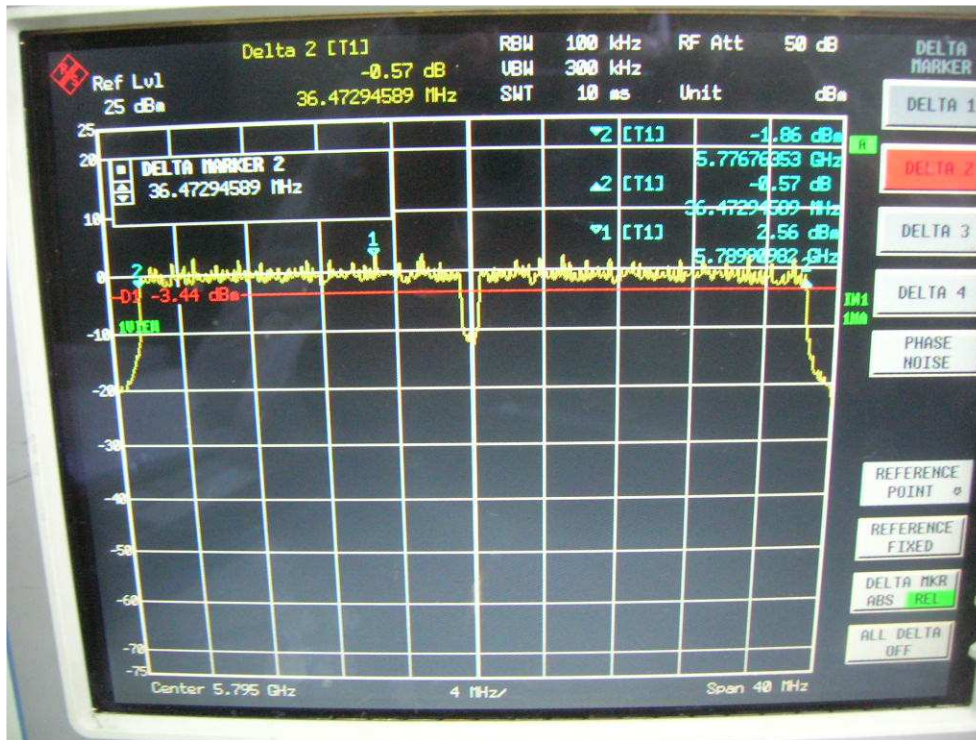

802.11n, 5.8GHz band, HT20, card 1, Chain0

Channel L

Channel M

Channel H

FCC ID: Q9DMSR1200
IC: 4675A-MSR1200

802.11n, 5.8GHz band, HT20, card 1, Chain0 + Chain1
Channel L

Channel M

Channel H

802.11n, 5.8GHz band, HT40, GI=0, card 1, Chain0
Channel L

Channel H

802.11n, 5.8GHz band, HT40, GI=0, card 1, Chain0 + Chain1
Channel L

Channel H

802.11n, 5.8GHz band, HT40, GI=1, card 1, Chain0
Channel L

Channel H

802.11n, 5.8GHz band, HT40, GI=1, card 1, Chain0 + Chain1
Channel L

Channel H

4. Power spectrum density

802.11a, card 1, Chain 0

Channel L

FCC ID: Q9DMSR1200
IC: 4675A-MSR1200

Channel M