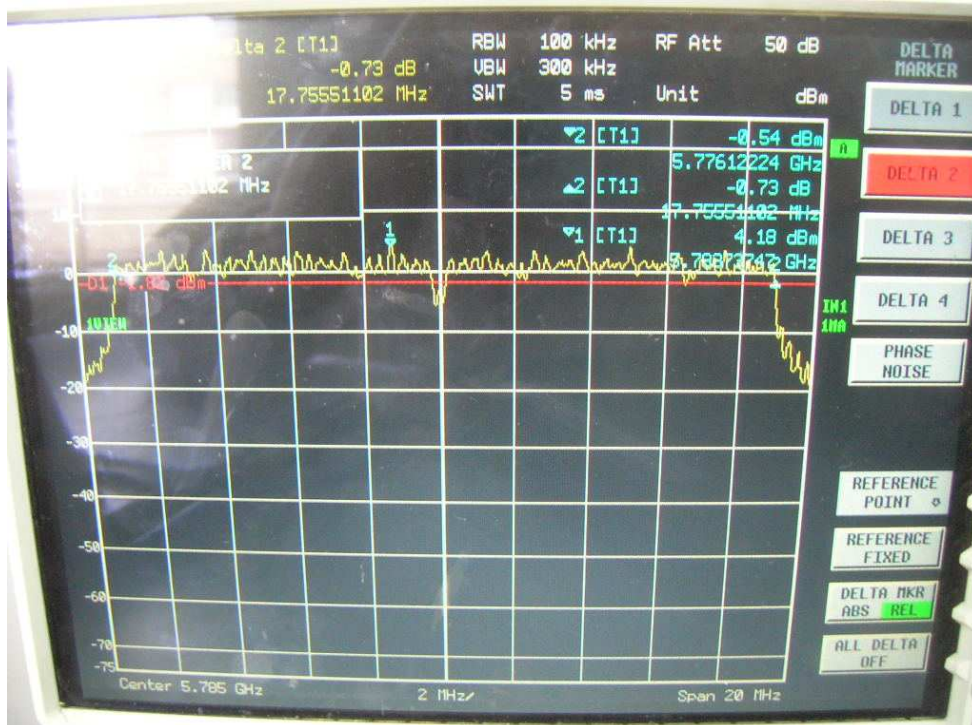

Channel L

Channel M

Channel H

FCC ID: Q9DMSR1200
IC: 4675A-MSR1200

802.11n, 2.4GHz band, HT40, GI=1, card 1, Chain0 + Chain1
Channel L

Channel M

FCC ID: Q9DMSR1200
IC: 4675A-MSR1200

Channel H

802.11n, 5.8GHz band, HT20, card 1, Chain0

Channel L

Channel M

Channel H

FCC ID: Q9DMSR1200
IC: 4675A-MSR1200

802.11n, 5.8GHz band, HT20, card 1, Chain0 + Chain1
Channel L

Channel M

Channel H

802.11n, 5.8GHz band, HT40, GI=0, card 1, Chain0
Channel L

Channel H

802.11n, 5.8GHz band, HT40, GI=0, card 1, Chain0 + Chain1
Channel L

Channel H

802.11n, 5.8GHz band, HT40, GI=1, card 1, Chain0
Channel L