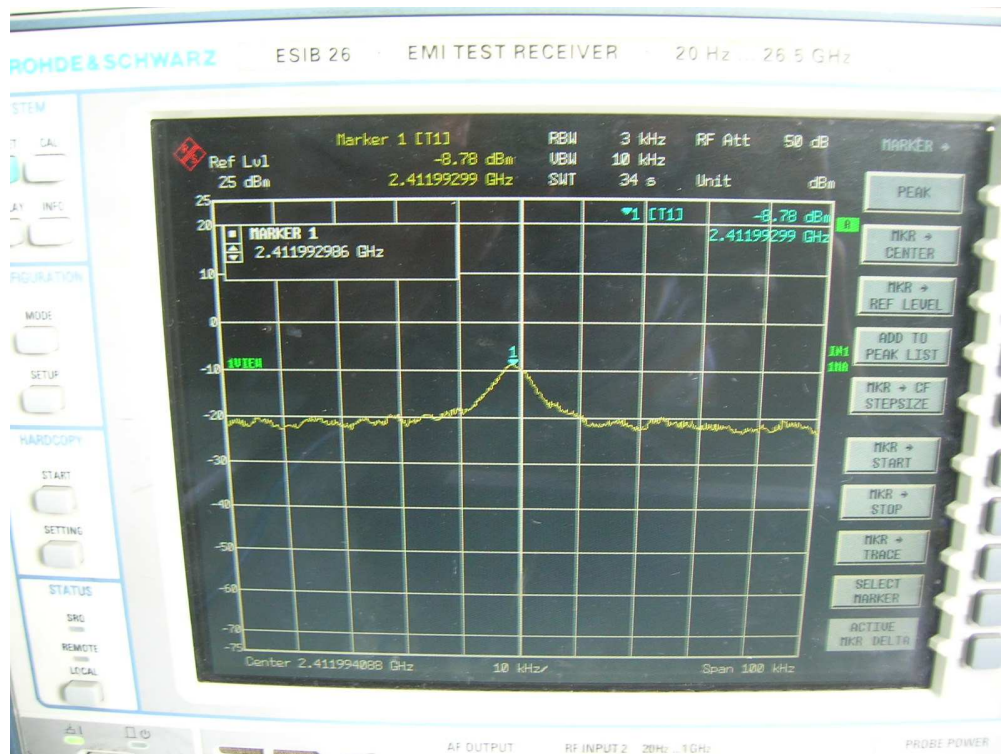

802.11g, card 1, Chain 0

Channel L