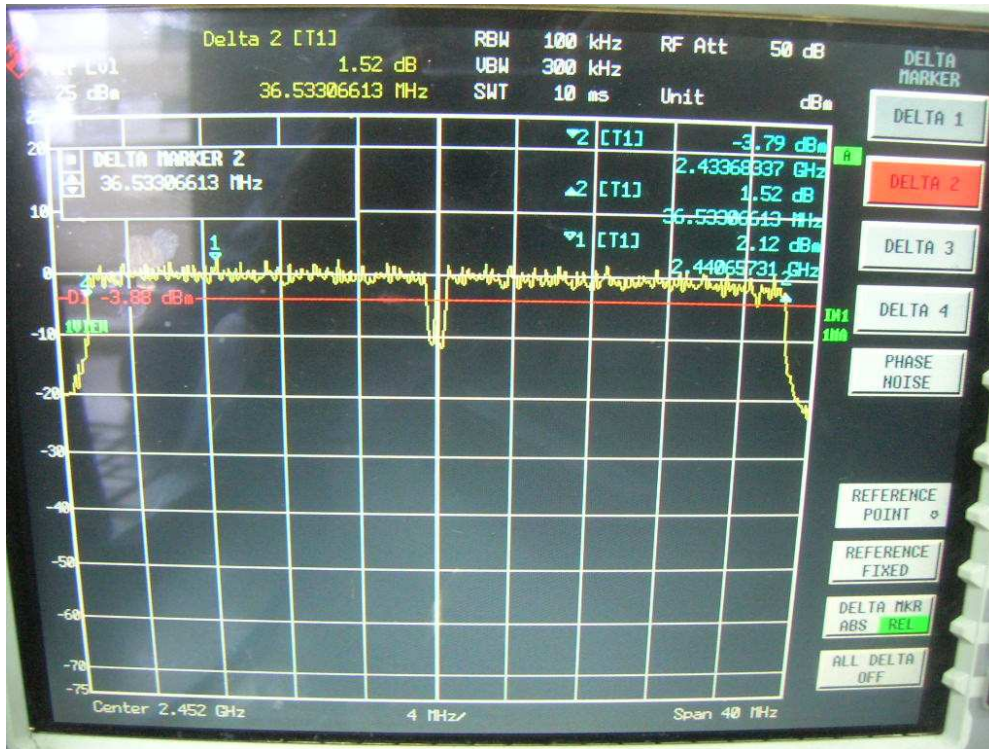

FCC ID: Q9DMSR1200
IC: 4675A-MSR1200

802.11n, 2.4GHz band, HT40, GI=0, card 1, Chain0 + Chain1
Channel L

Channel M

FCC ID: Q9DMSR1200
IC: 4675A-MSR1200

Channel H

802.11n, 2.4GHz band, HT40, GI=1, card 1, Chain0

Channel L

Channel M

Channel H

FCC ID: Q9DMSR1200
IC: 4675A-MSR1200

802.11n, 2.4GHz band, HT40, GI=1, card 1, Chain0 + Chain1
Channel L

Channel M

FCC ID: Q9DMSR1200
IC: 4675A-MSR1200

Channel H

802.11n, 5.8GHz band, HT20, card 1, Chain0

Channel L

Channel M

Channel H

FCC ID: Q9DMSR1200
IC: 4675A-MSR1200

802.11n, 5.8GHz band, HT20, card 1, Chain0 + Chain1
Channel L

Channel M

Channel H