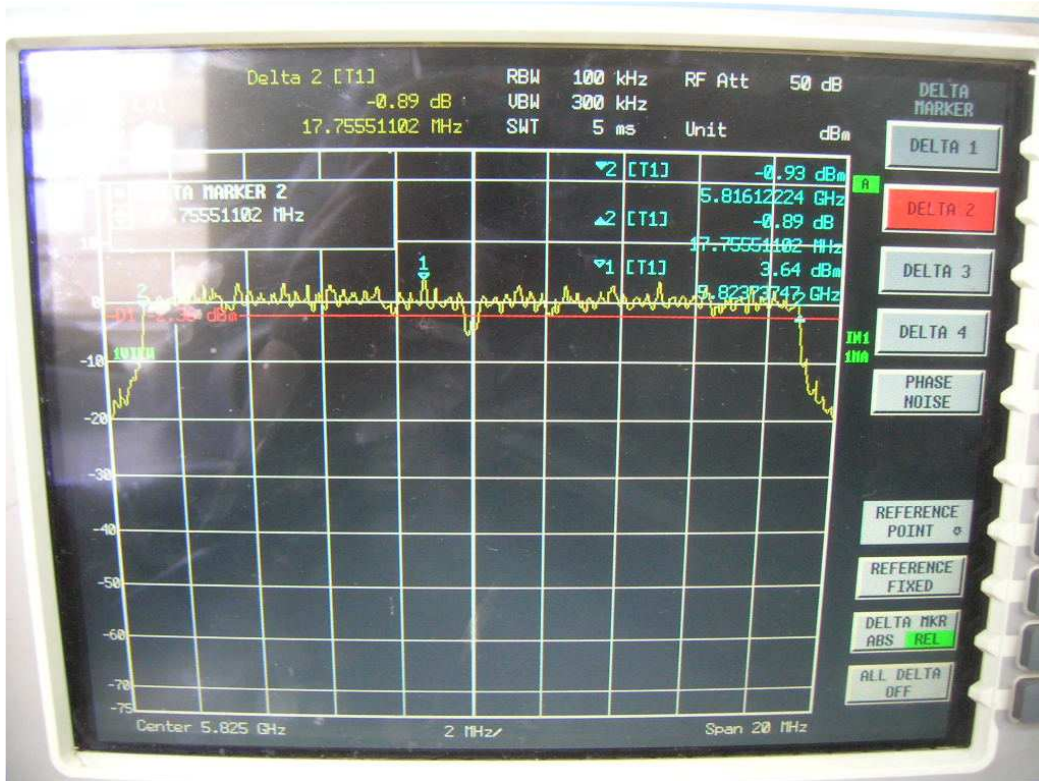

Channel L

Channel M

Channel H

FCC ID: Q9DMSR1200
IC: 4675A-MSR1200

802.11n, 2.4GHz band, HT40, GI=1, card 1, Chain0 + Chain1
Channel L

Channel M

FCC ID: Q9DMSR1200
IC: 4675A-MSR1200

Channel H

802.11n, 5.8GHz band, HT20, card 1, Chain0

Channel L

Channel M

Channel H

FCC ID: Q9DMSR1200
IC: 4675A-MSR1200

802.11n, 5.8GHz band, HT20, card 1, Chain0 + Chain1
Channel L

Channel M

Channel H