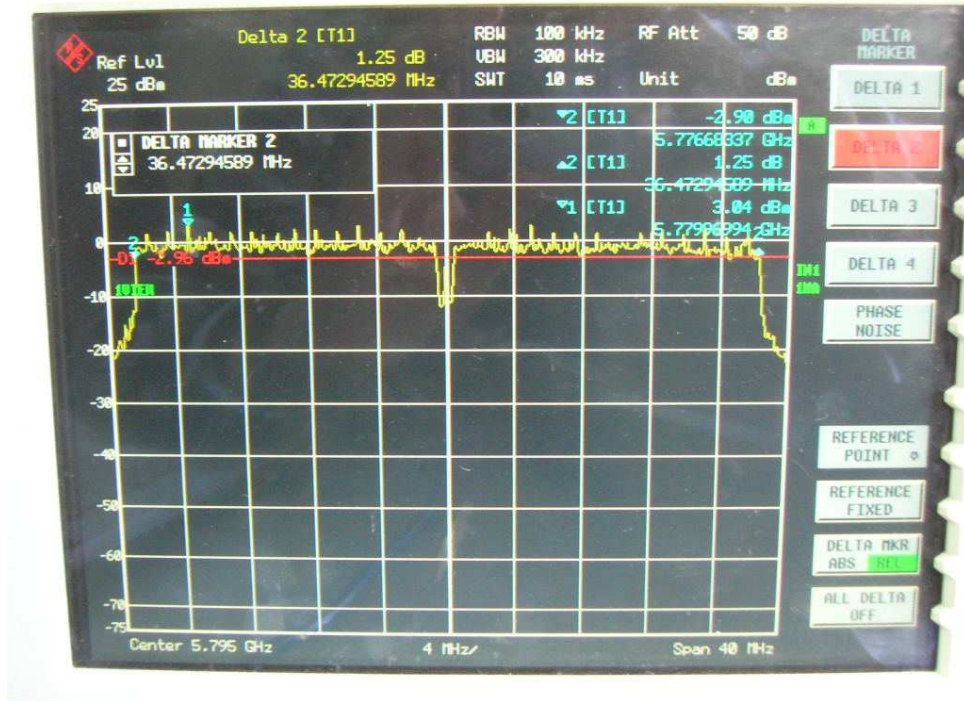

802.11n, 5.8GHz band, HT20, card 1, Chain0

Channel L

Channel M

Channel H

FCC ID: Q9DMSR1200
IC: 4675A-MSR1200

802.11n, 5.8GHz band, HT20, card 1, Chain0 + Chain1
Channel L

Channel M

Channel H

802.11n, 5.8GHz band, HT40, GI=0, card 1, Chain0
Channel L

Channel H

802.11n, 5.8GHz band, HT40, GI=0, card 1, Chain0 + Chain1
Channel L

Channel H

802.11n, 5.8GHz band, HT40, GI=1, card 1, Chain0
Channel L

Channel H

802.11n, 5.8GHz band, HT40, GI=1, card 1, Chain0 + Chain1
Channel L

Channel H

4. Power spectrum density

802.11a, card 1, Chain 0

Channel L

FCC ID: Q9DMSR1200
IC: 4675A-MSR1200

Channel M