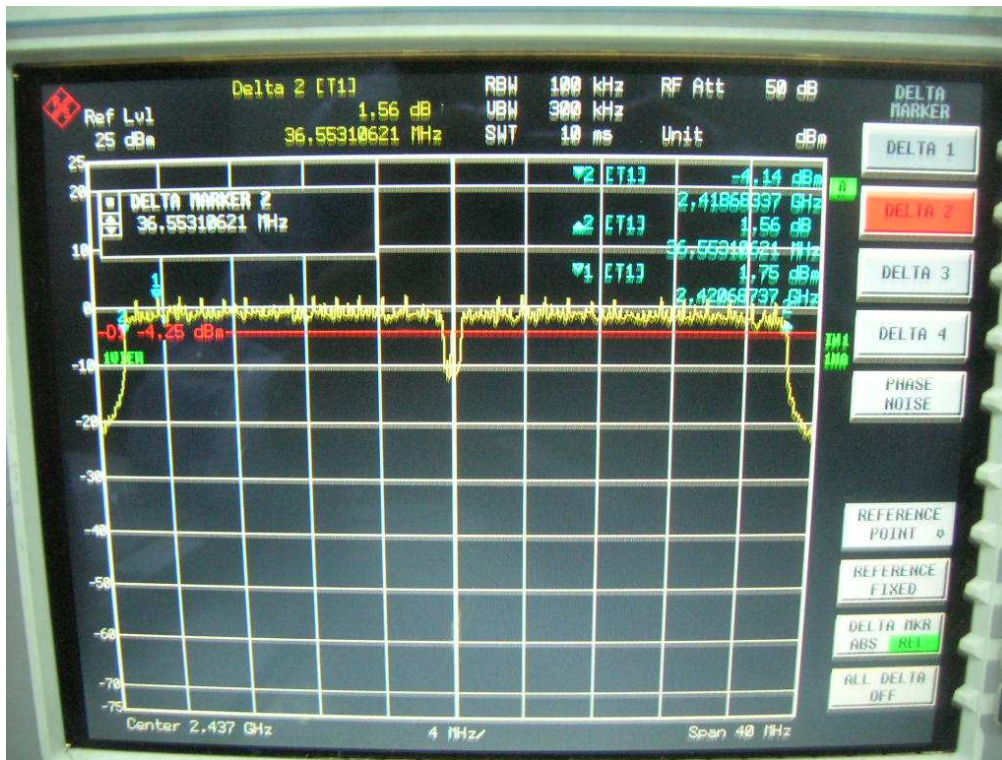

Channel H

Channel M