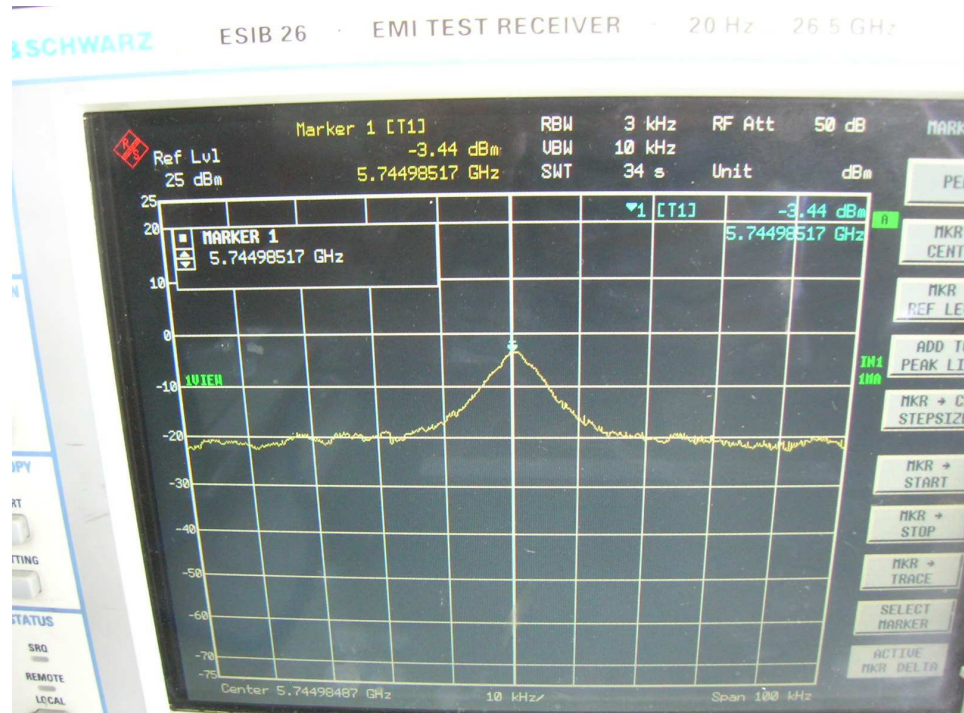

Channel H

802.11n, 5.8GHz band, HT40, GI=1, card 1, Chain0 + Chain1
Channel L

Channel H

4. Power spectrum density

802.11a, card 1, Chain 0

Channel L

FCC ID: Q9DMSR1200
IC: 4675A-MSR1200

Channel M

Channel H

FCC ID: Q9DMSR1200
IC: 4675A-MSR1200

802.11b, card 1, Chain 0

Channel L

Channel M

FCC ID: Q9DMSR1200
IC: 4675A-MSR1200

Channel H

802.11g, card 1, Chain 0