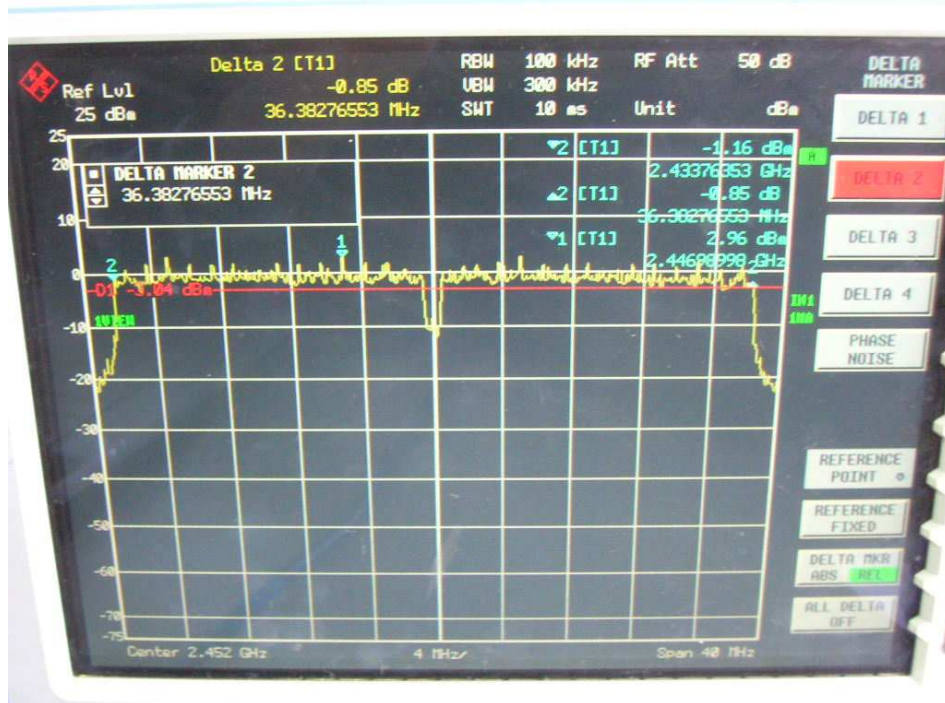

FCC ID: Q9DMSR1200
IC: 4675A-MSR1200

802.11n, 2.4GHz band, HT40, GI=0, card 1, Chain0 + Chain1
Channel L

Channel M

FCC ID: Q9DMSR1200
IC: 4675A-MSR1200

Channel H

802.11n, 2.4GHz band, HT40, GI=1, card 1, Chain0

Channel L

Channel M

Channel H

FCC ID: Q9DMSR1200
IC: 4675A-MSR1200

802.11n, 2.4GHz band, HT40, GI=1, card 1, Chain0 + Chain1
Channel L

Channel M

FCC ID: Q9DMSR1200
IC: 4675A-MSR1200

Channel H

802.11n, 5.8GHz band, HT20, card 1, Chain0

Channel L

Channel M

Channel H

FCC ID: Q9DMSR1200
IC: 4675A-MSR1200

802.11n, 5.8GHz band, HT20, card 1, Chain0 + Chain1
Channel L

Channel M

Channel H