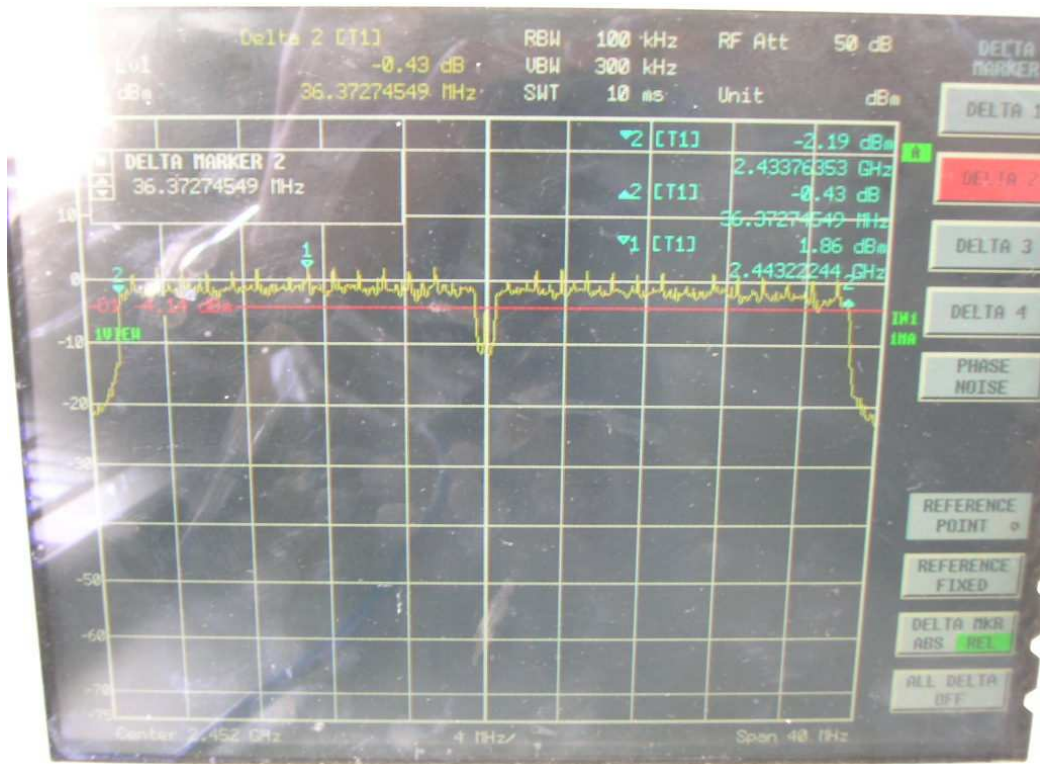

FCC ID: Q9DMSR1200
IC: 4675A-MSR1200

802.11n, 2.4GHz band, HT40, GI=0, card 1, Chain0 + Chain1
Channel L

Channel M

FCC ID: Q9DMSR1200
IC: 4675A-MSR1200

Channel H

802.11n, 2.4GHz band, HT40, GI=1, card 1, Chain0

Channel L

Channel M

Channel H

FCC ID: Q9DMSR1200
IC: 4675A-MSR1200

802.11n, 2.4GHz band, HT40, GI=1, card 1, Chain0 + Chain1
Channel L

Channel M

FCC ID: Q9DMSR1200
IC: 4675A-MSR1200

Channel H

802.11n, 5.8GHz band, HT20, card 1, Chain0

Channel L

Channel M

Channel H

FCC ID: Q9DMSR1200
IC: 4675A-MSR1200

802.11n, 5.8GHz band, HT20, card 1, Chain0 + Chain1
Channel L

Channel M

Channel H