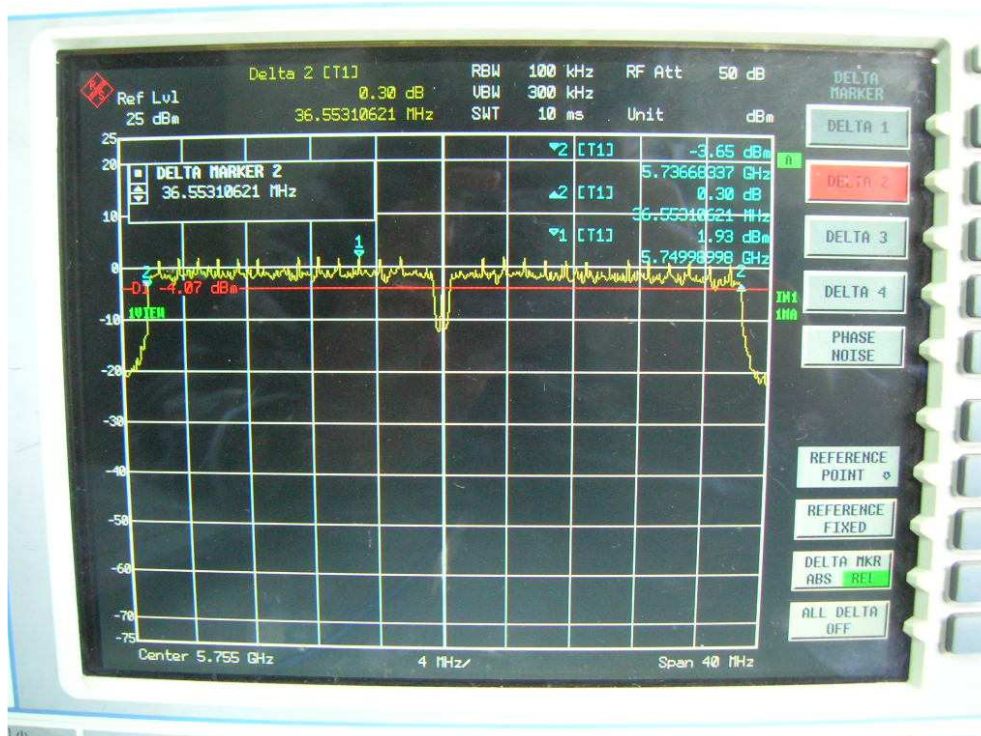

802.11n, 5.8GHz band, HT20, card 1, Chain0

Channel L

Channel M

Channel H

FCC ID: Q9DMSR1200
IC: 4675A-MSR1200

802.11n, 5.8GHz band, HT20, card 1, Chain0 + Chain1
Channel L

Channel M

Channel H

802.11n, 5.8GHz band, HT40, GI=0, card 1, Chain0
Channel L

Channel H

802.11n, 5.8GHz band, HT40, GI=0, card 1, Chain0 + Chain1
Channel L

Channel H

802.11n, 5.8GHz band, HT40, GI=1, card 1, Chain0
Channel L

Channel H

802.11n, 5.8GHz band, HT40, GI=1, card 1, Chain0 + Chain1
Channel L

Channel H

4. Power spectrum density

802.11a, card 1, Chain 0

Channel L

FCC ID: Q9DMSR1200
IC: 4675A-MSR1200

Channel M