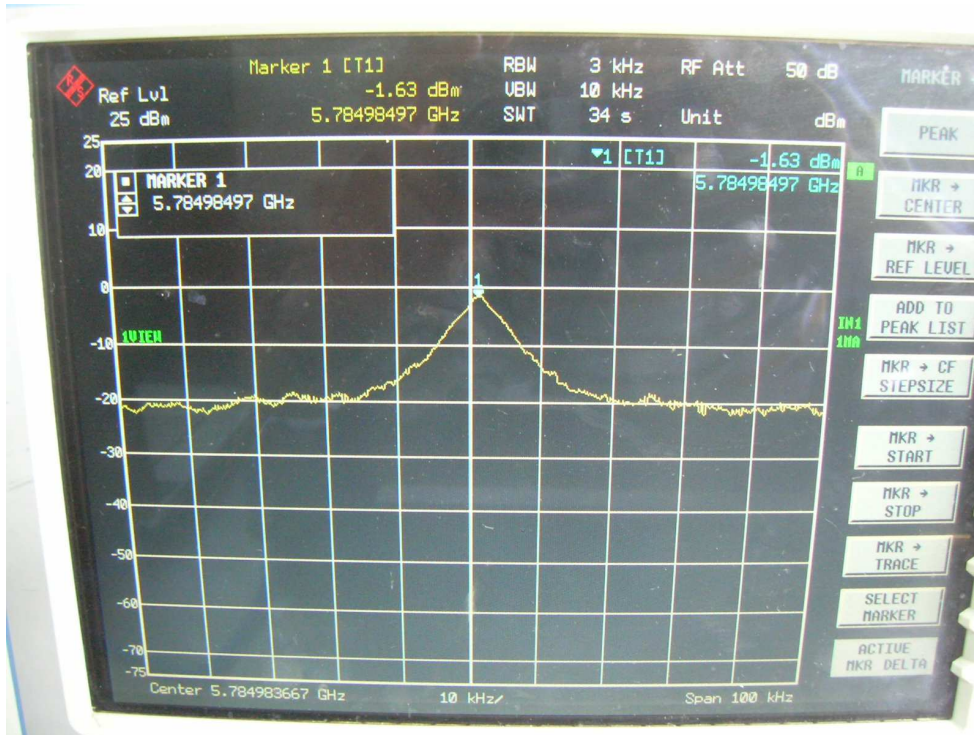

Channel H

802.11n, 5.8GHz band, HT40, GI=1, card 1, Chain0 + Chain1
Channel L

Channel H

4. Power spectrum density

802.11a, card 1, Chain 0

Channel L

FCC ID: Q9DMSR1200
IC: 4675A-MSR1200

Channel M