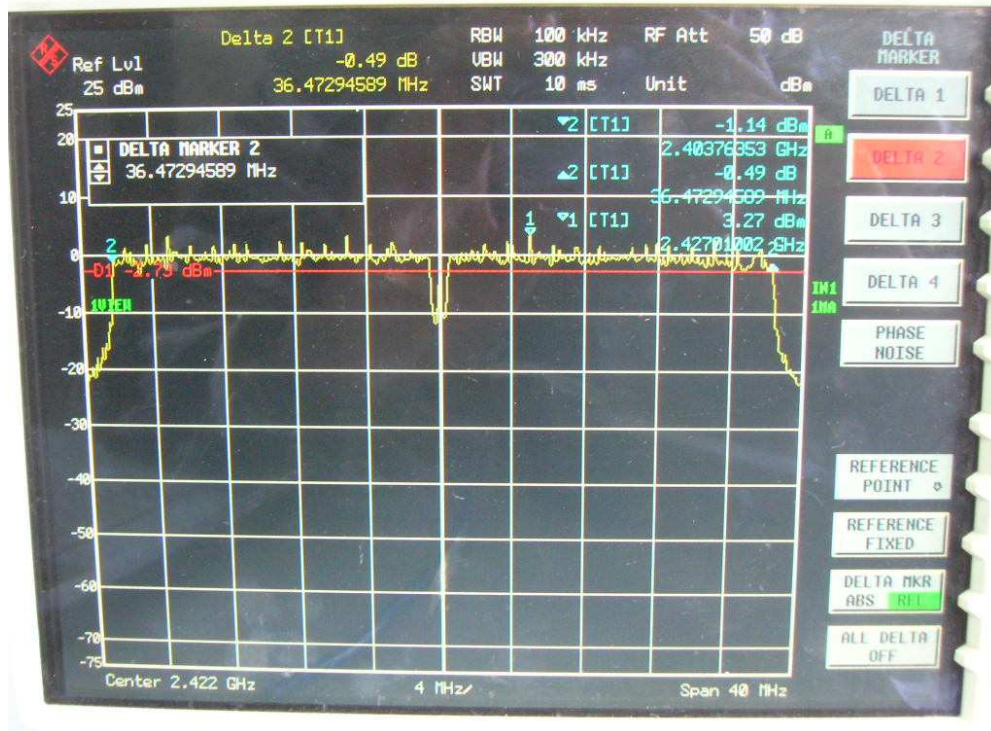

FCC ID: Q9DMSR1200
IC: 4675A-MSR1200

802.11n, 2.4GHz band, HT40, GI=0, card 1, Chain0 + Chain1
Channel L

Channel M

FCC ID: Q9DMSR1200
IC: 4675A-MSR1200

Channel H

802.11n, 2.4GHz band, HT40, GI=1, card 1, Chain0

Channel L

Channel M

Channel H

FCC ID: Q9DMSR1200
IC: 4675A-MSR1200

802.11n, 2.4GHz band, HT40, GI=1, card 1, Chain0 + Chain1
Channel L

Channel M

FCC ID: Q9DMSR1200
IC: 4675A-MSR1200

Channel H

802.11n, 5.8GHz band, HT20, card 1, Chain0

Channel L

Channel M

Channel H

FCC ID: Q9DMSR1200
IC: 4675A-MSR1200

802.11n, 5.8GHz band, HT20, card 1, Chain0 + Chain1
Channel L

Channel M

Channel H