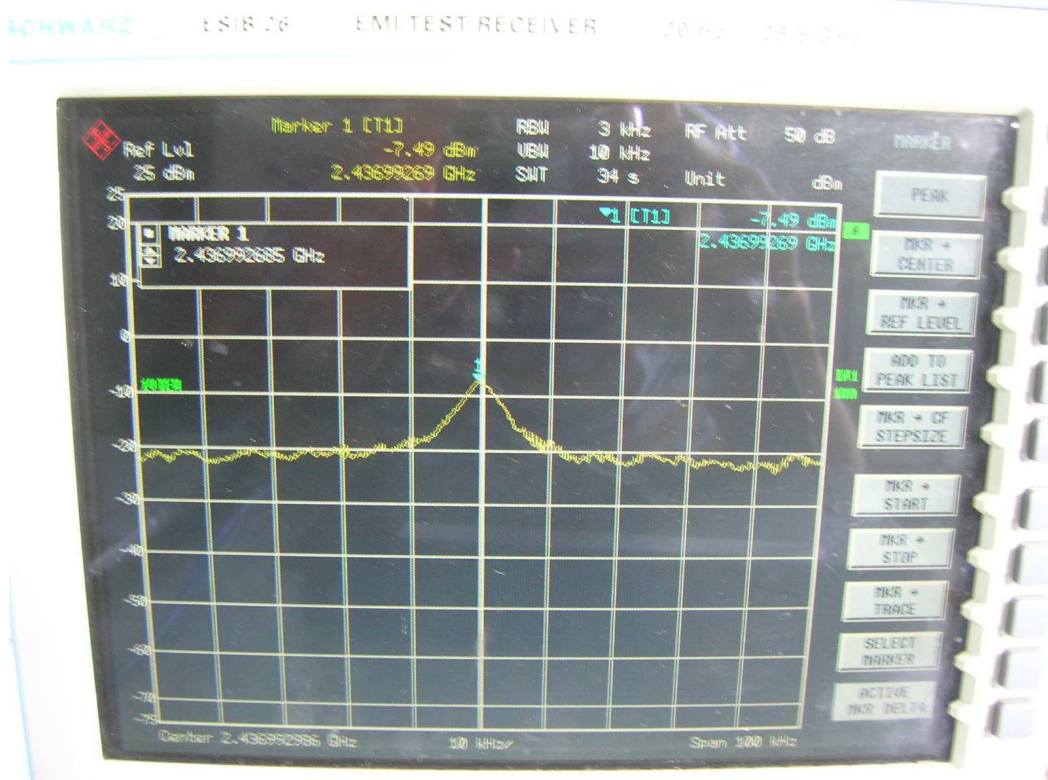

FCC ID: Q9DMSR1200
IC: 4675A-MSR1200

Channel M