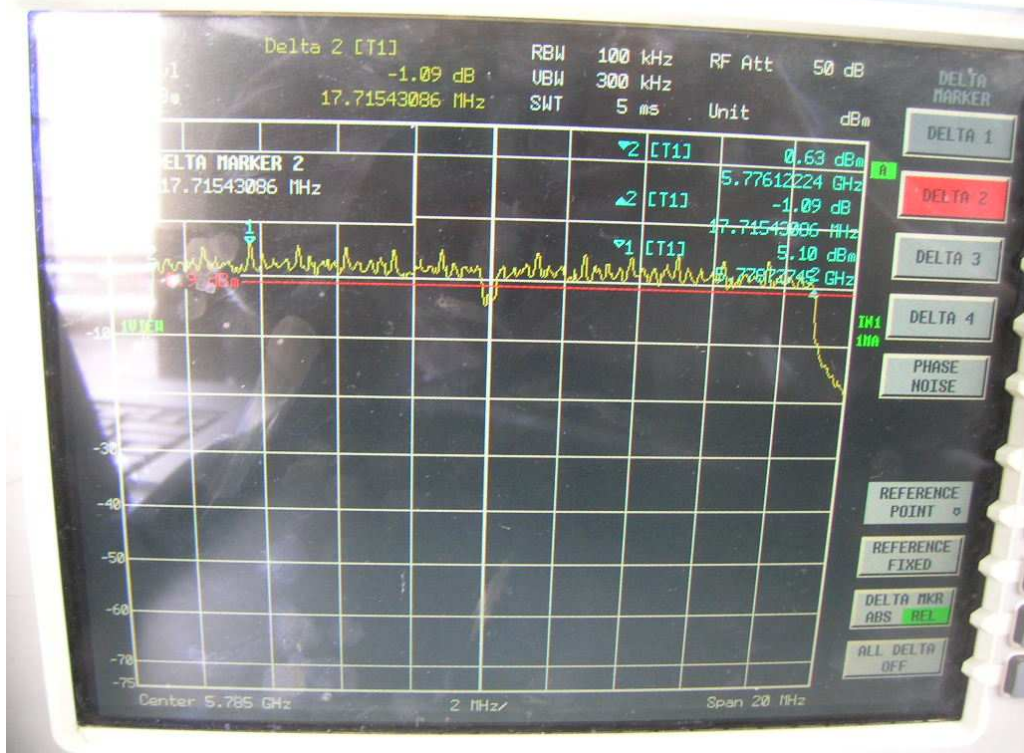

FCC ID: Q9DMSR1200
IC: 4675A-MSR1200

802.11n, 2.4GHz band, HT40, GI=0, card 1, Chain0 + Chain1
Channel L

Channel M

FCC ID: Q9DMSR1200
IC: 4675A-MSR1200

Channel H

802.11n, 2.4GHz band, HT40, GI=1, card 1, Chain0

Channel L

Channel M

Channel H

FCC ID: Q9DMSR1200
IC: 4675A-MSR1200

802.11n, 2.4GHz band, HT40, GI=1, card 1, Chain0 + Chain1
Channel L

Channel M

FCC ID: Q9DMSR1200
IC: 4675A-MSR1200

Channel H

802.11n, 5.8GHz band, HT20, card 1, Chain0

Channel L

Channel M

Channel H

FCC ID: Q9DMSR1200
IC: 4675A-MSR1200

802.11n, 5.8GHz band, HT20, card 1, Chain0 + Chain1
Channel L

Channel M

Channel H