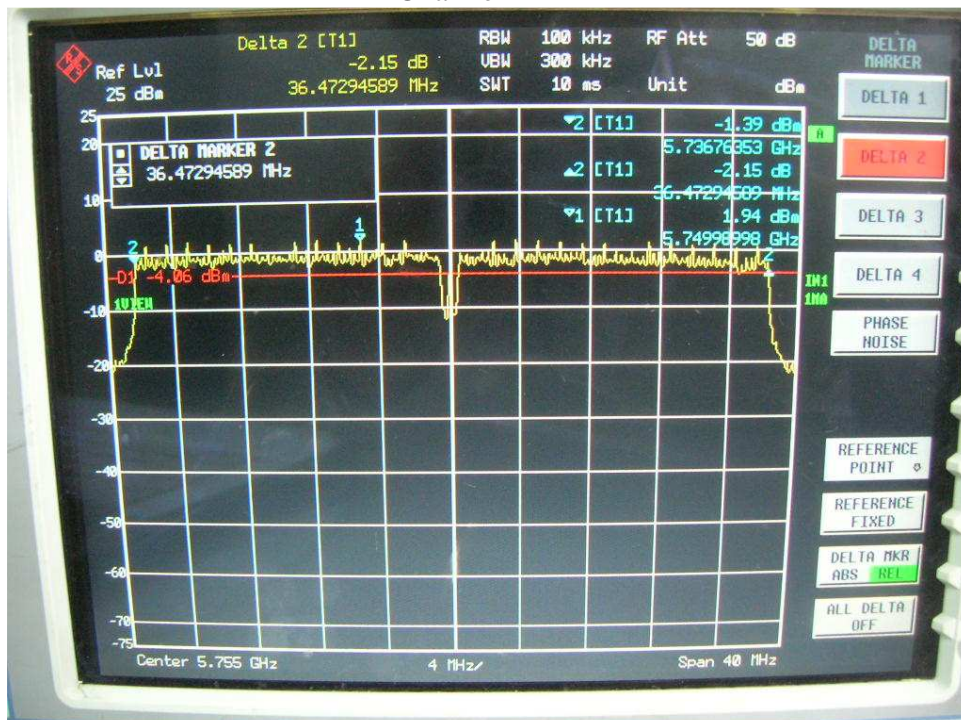

FCC ID: Q9DMSR1200
IC: 4675A-MSR1200

802.11n, 2.4GHz band, HT40, GI=0, card 1, Chain0 + Chain1
Channel L

Channel M

FCC ID: Q9DMSR1200
IC: 4675A-MSR1200

Channel H

802.11n, 2.4GHz band, HT40, GI=1, card 1, Chain0

Channel L

Channel M

Channel H

FCC ID: Q9DMSR1200
IC: 4675A-MSR1200

802.11n, 2.4GHz band, HT40, GI=1, card 1, Chain0 + Chain1
Channel L

Channel M

FCC ID: Q9DMSR1200
IC: 4675A-MSR1200

Channel H

802.11n, 5.8GHz band, HT20, card 1, Chain0

Channel L

Channel M

Channel H

FCC ID: Q9DMSR1200
IC: 4675A-MSR1200

802.11n, 5.8GHz band, HT20, card 1, Chain0 + Chain1
Channel L

Channel M

Channel H

802.11n, 5.8GHz band, HT40, GI=0, card 1, Chain0
Channel L

Channel H

802.11n, 5.8GHz band, HT40, GI=0, card 1, Chain0 + Chain1
Channel L

Channel H

802.11n, 5.8GHz band, HT40, GI=1, card 1, Chain0
Channel L