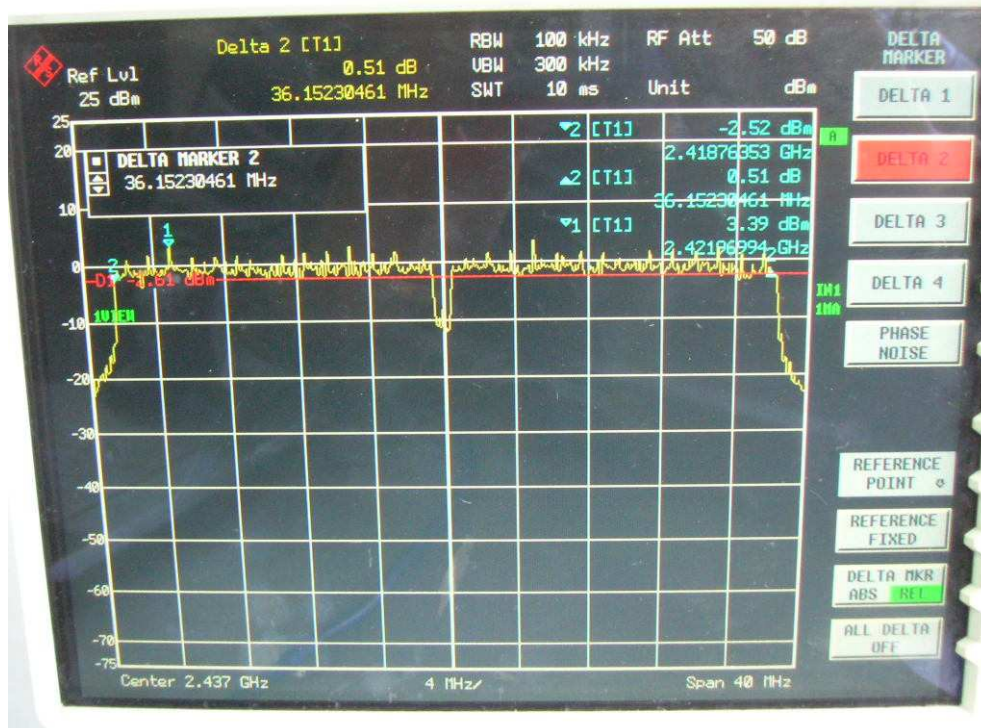

FCC ID: Q9DMSR1200
IC: 4675A-MSR1200

802.11n, 2.4GHz band, HT40, GI=0, card 1, Chain0 + Chain1
Channel L

Channel M

FCC ID: Q9DMSR1200
IC: 4675A-MSR1200

Channel H

802.11n, 2.4GHz band, HT40, GI=1, card 1, Chain0

Channel L

Channel M

Channel H

FCC ID: Q9DMSR1200
IC: 4675A-MSR1200

802.11n, 2.4GHz band, HT40, GI=1, card 1, Chain0 + Chain1
Channel L

Channel M

FCC ID: Q9DMSR1200
IC: 4675A-MSR1200

Channel H

802.11n, 5.8GHz band, HT20, card 1, Chain0

Channel L

Channel M

Channel H

FCC ID: Q9DMSR1200
IC: 4675A-MSR1200

802.11n, 5.8GHz band, HT20, card 1, Chain0 + Chain1
Channel L

Channel M

Channel H