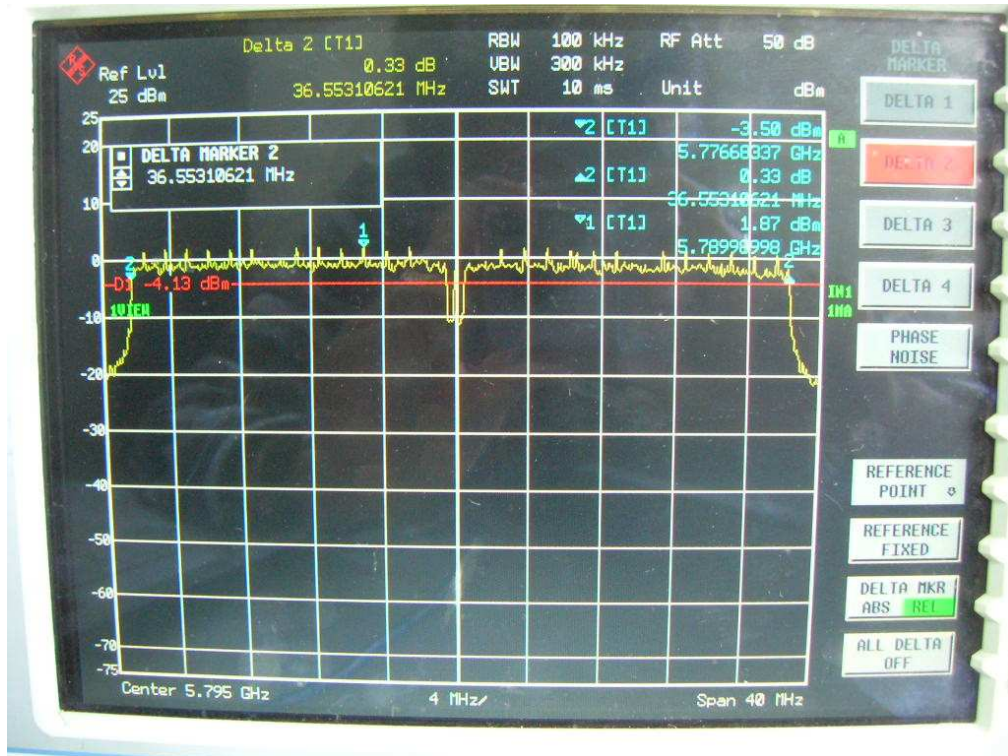

802.11n, 5.8GHz band, HT20, card 1, Chain0

Channel L

Channel M

Channel H

FCC ID: Q9DMSR1200
IC: 4675A-MSR1200

802.11n, 5.8GHz band, HT20, card 1, Chain0 + Chain1
Channel L

Channel M

Channel H

802.11n, 5.8GHz band, HT40, GI=0, card 1, Chain0
Channel L

Channel H

802.11n, 5.8GHz band, HT40, GI=0, card 1, Chain0 + Chain1
Channel L

Channel H

802.11n, 5.8GHz band, HT40, GI=1, card 1, Chain0
Channel L

Channel H

802.11n, 5.8GHz band, HT40, GI=1, card 1, Chain0 + Chain1
Channel L

Channel H

4. Power spectrum density

802.11a, card 1, Chain 0

Channel L

FCC ID: Q9DMSR1200
IC: 4675A-MSR1200

Channel M