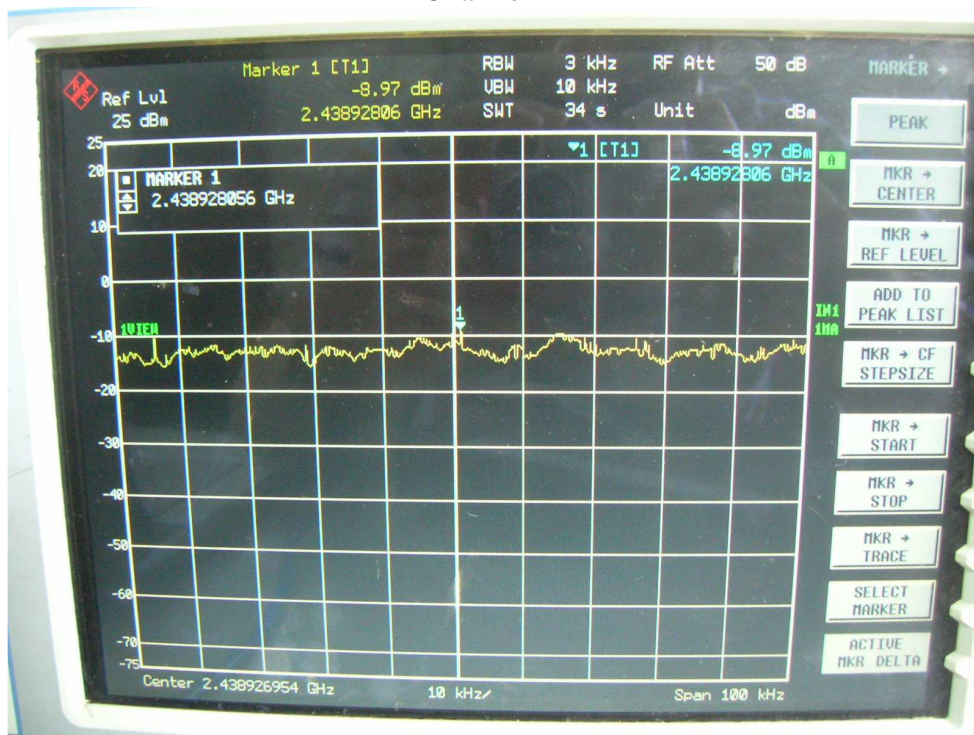

Channel H

FCC ID: Q9DMSR1200
IC: 4675A-MSR1200

802.11b, card 1, Chain 0

Channel L

Channel M

FCC ID: Q9DMSR1200
IC: 4675A-MSR1200

Channel H

802.11g, card 1, Chain 0