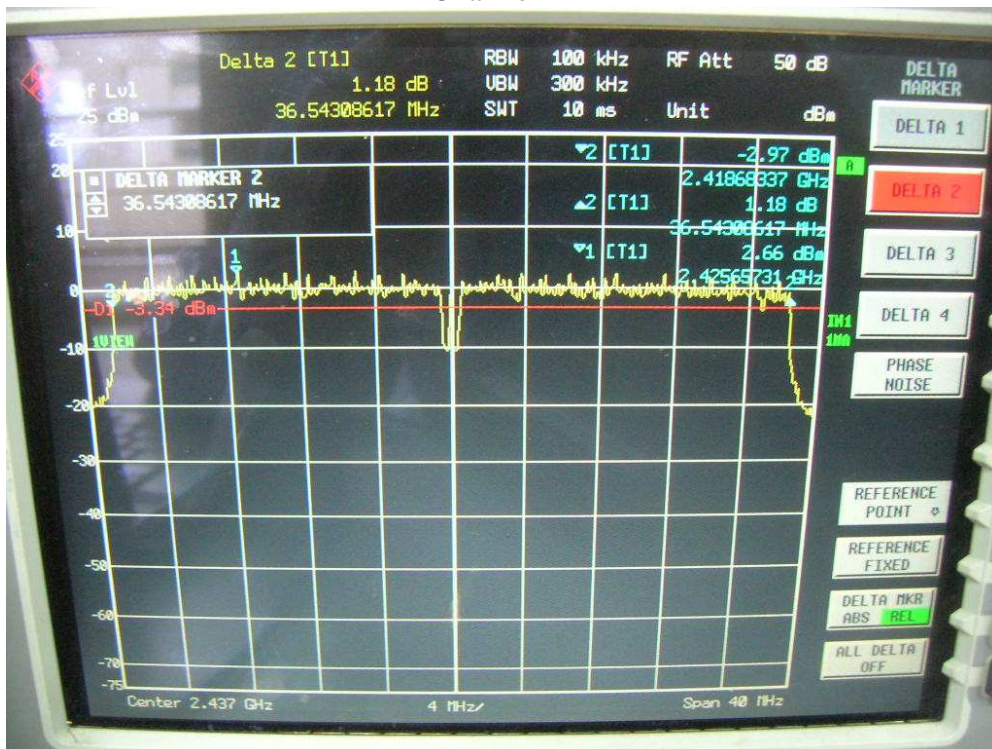

FCC ID: Q9DMSR1200
IC: 4675A-MSR1200

802.11n, 2.4GHz band, HT40, GI=0, card 1, Chain0 + Chain1
Channel L

Channel M