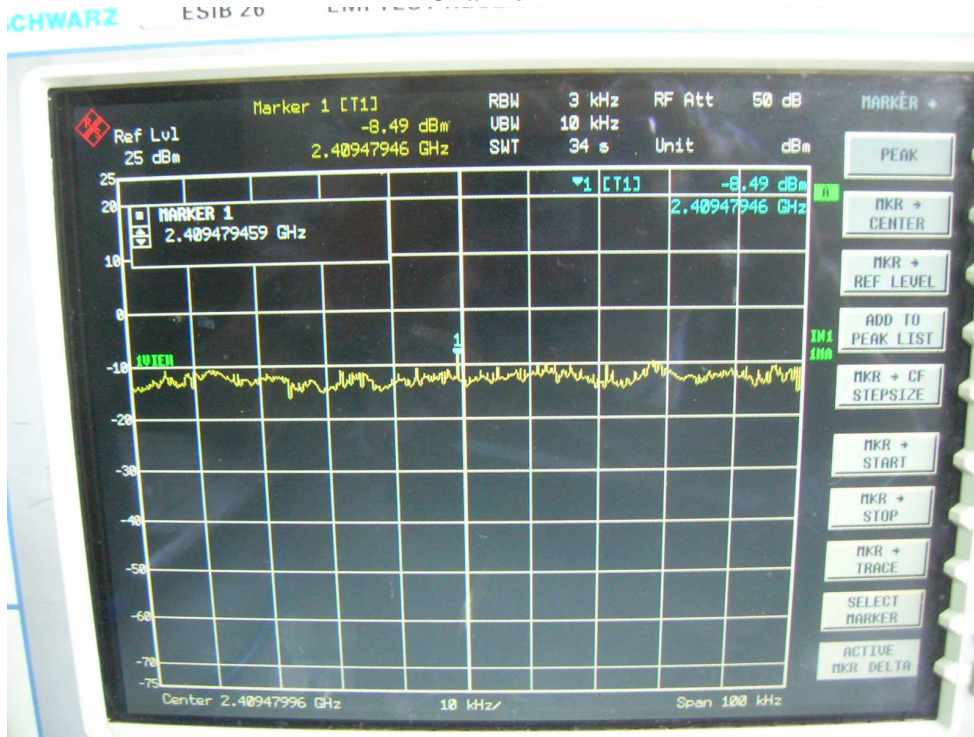

Channel H

802.11n, 5.8GHz band, HT40, GI=1, card 1, Chain0 + Chain1
Channel L

Channel H

4. Power spectrum density

802.11a, card 1, Chain 0

Channel L

FCC ID: Q9DMSR1200
IC: 4675A-MSR1200

Channel M

Channel H

FCC ID: Q9DMSR1200
IC: 4675A-MSR1200

802.11b, card 1, Chain 0

Channel L

Channel M

FCC ID: Q9DMSR1200
IC: 4675A-MSR1200

Channel H

802.11g, card 1, Chain 0