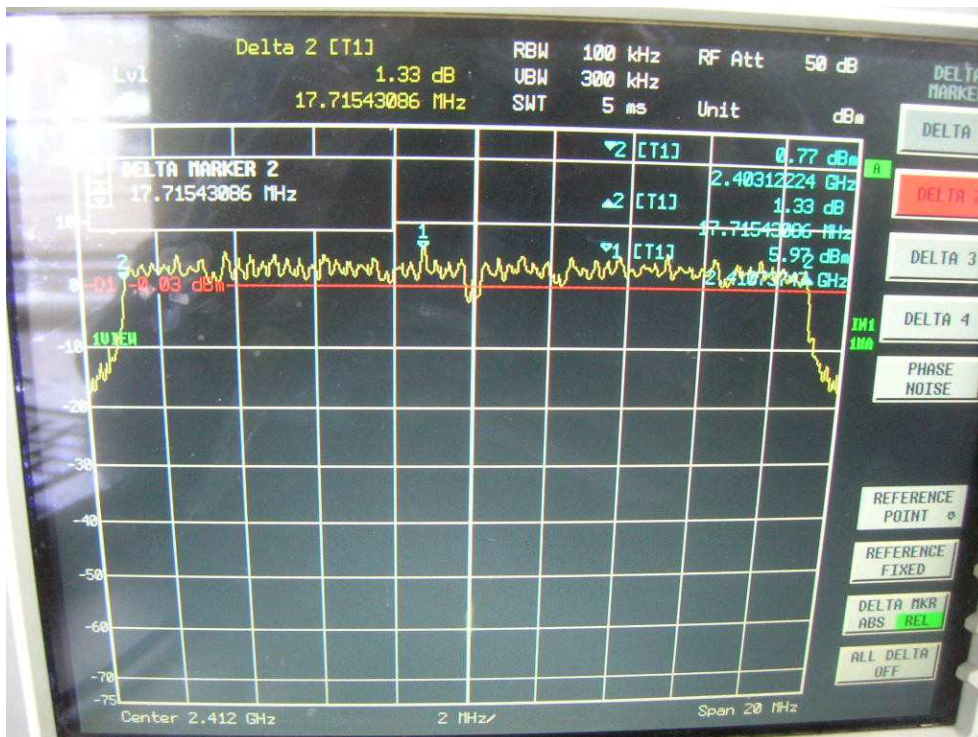

802.11n, 2.4GHz band, HT20, card 1, Chain0 + Chain1
Channel L