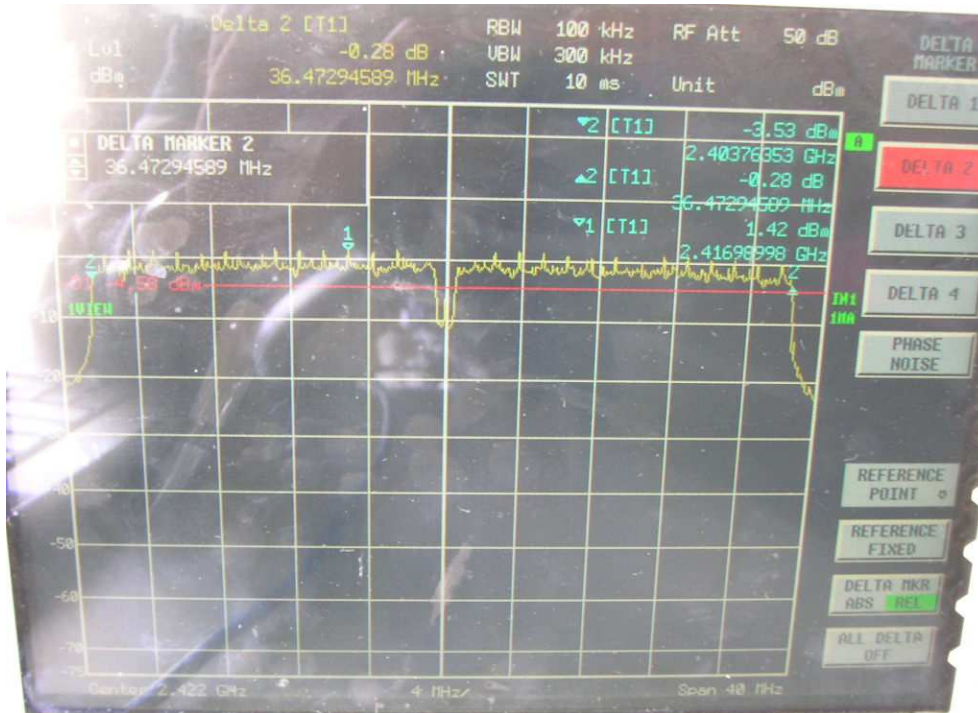

FCC ID: Q9DMSR1200
IC: 4675A-MSR1200

802.11n, 2.4GHz band, HT40, GI=0, card 1, Chain0 + Chain1
Channel L

Channel M

FCC ID: Q9DMSR1200
IC: 4675A-MSR1200

Channel H

802.11n, 2.4GHz band, HT40, GI=1, card 1, Chain0

Channel L

Channel M

Channel H

FCC ID: Q9DMSR1200
IC: 4675A-MSR1200

802.11n, 2.4GHz band, HT40, GI=1, card 1, Chain0 + Chain1
Channel L

Channel M

FCC ID: Q9DMSR1200
IC: 4675A-MSR1200

Channel H

802.11n, 5.8GHz band, HT20, card 1, Chain0

Channel L

Channel M

Channel H

FCC ID: Q9DMSR1200
IC: 4675A-MSR1200

802.11n, 5.8GHz band, HT20, card 1, Chain0 + Chain1
Channel L

Channel M

Channel H