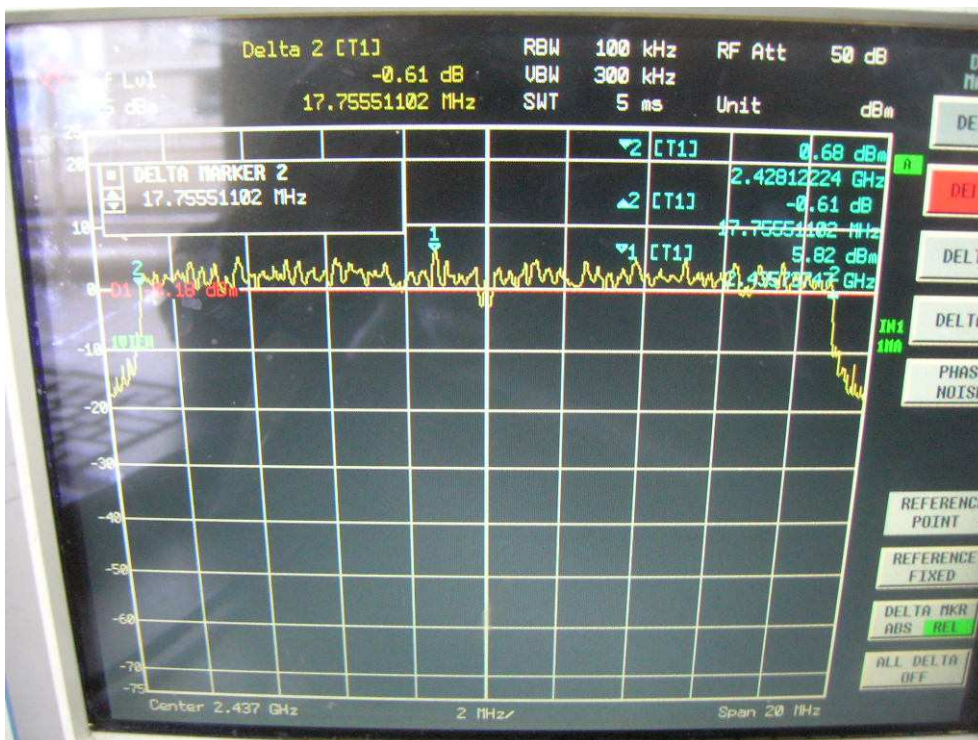

Channel H

Channel M