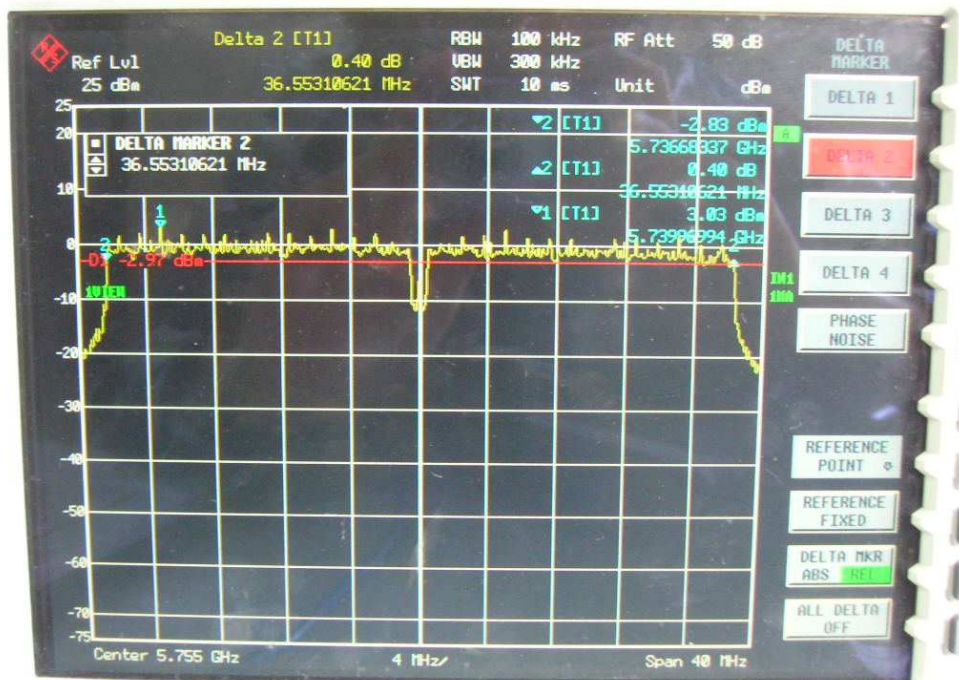

802.11n, 5.8GHz band, HT20, card 1, Chain0

Channel L

Channel M

Channel H

FCC ID: Q9DMSR1200
IC: 4675A-MSR1200

802.11n, 5.8GHz band, HT20, card 1, Chain0 + Chain1
Channel L

Channel M

Channel H

802.11n, 5.8GHz band, HT40, GI=0, card 1, Chain0
Channel L

Channel H

802.11n, 5.8GHz band, HT40, GI=0, card 1, Chain0 + Chain1
Channel L

Channel H

802.11n, 5.8GHz band, HT40, GI=1, card 1, Chain0
Channel L

Channel H

802.11n, 5.8GHz band, HT40, GI=1, card 1, Chain0 + Chain1
Channel L

Channel H

4. Power spectrum density

802.11a, card 1, Chain 0

Channel L

FCC ID: Q9DMSR1200
IC: 4675A-MSR1200

Channel M