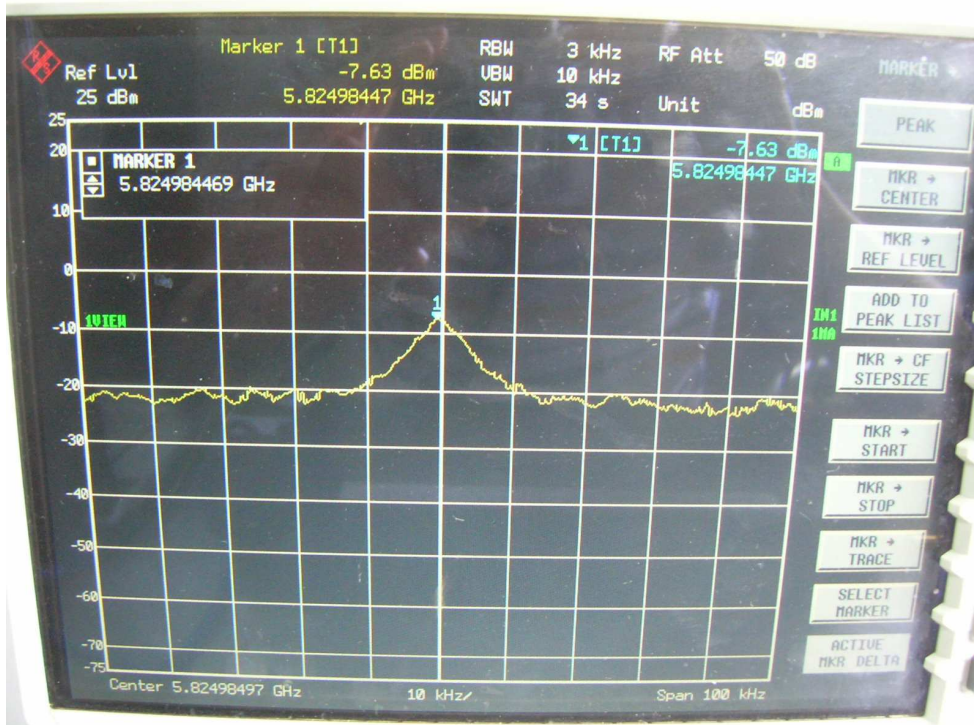

Channel H

802.11n, 5.8GHz band, HT40, GI=1, card 1, Chain0 + Chain1
Channel L

Channel H

4. Power spectrum density

802.11a, card 1, Chain 0

Channel L

FCC ID: Q9DMSR1200
IC: 4675A-MSR1200

Channel M

Channel H

FCC ID: Q9DMSR1200
IC: 4675A-MSR1200

802.11b, card 1, Chain 0

Channel L

Channel M

FCC ID: Q9DMSR1200
IC: 4675A-MSR1200

Channel H

802.11g, card 1, Chain 0