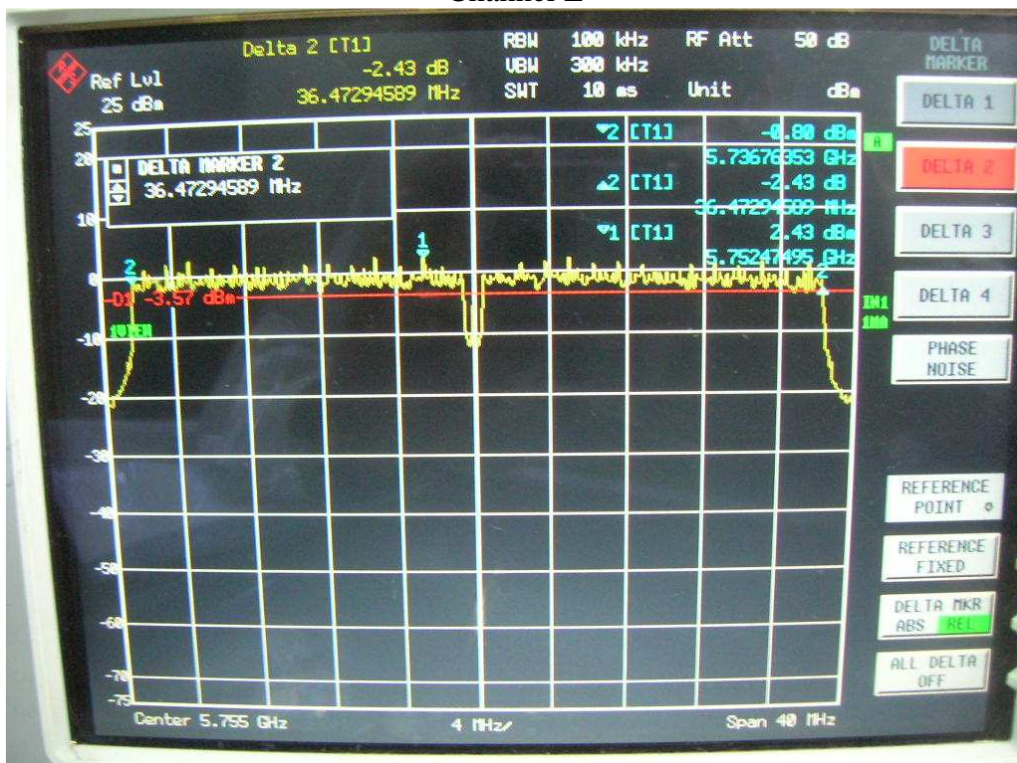

Channel H

802.11n, 5.8GHz band, HT40, GI=0, card 1, Chain0 + Chain1
Channel L