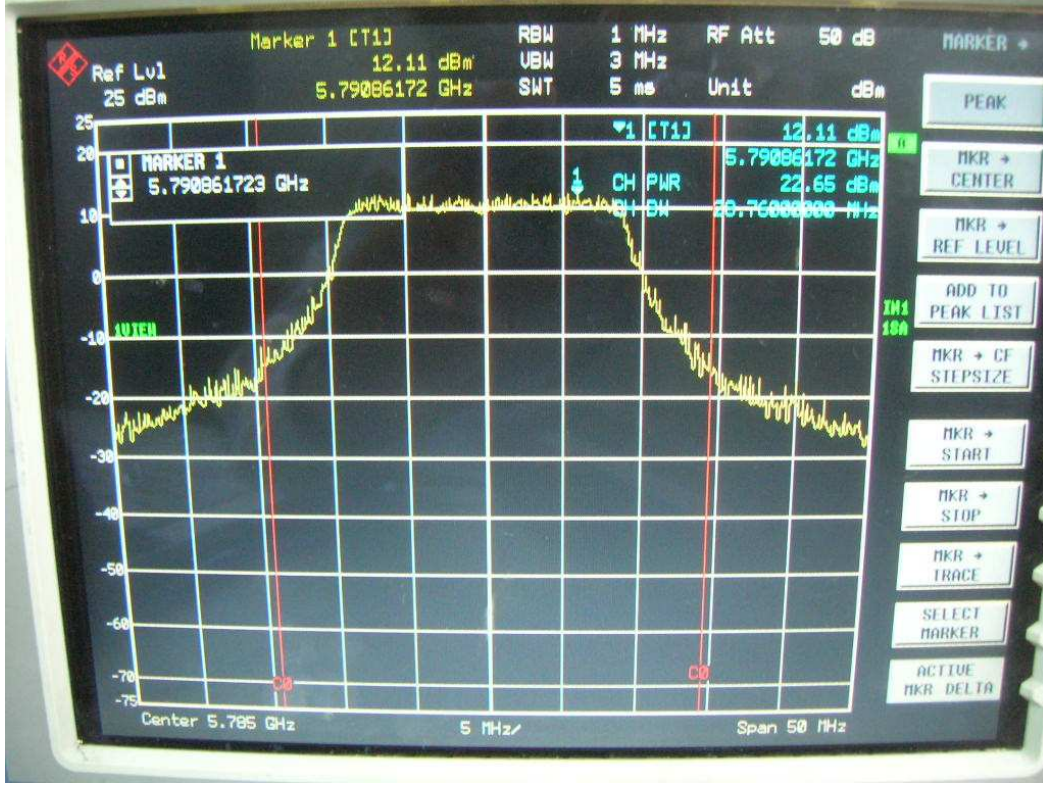

Channel M

Channel H

FCC ID: Q9DMSR1200
IC: 4675A-MSR1200

802.11n, 5.8GHz band, HT20, card 1, Chain0 + Chain1

Chain0, 26dB Bandwidth

Chain0, Channel L

Chain0, Channel M

Chain0, Channel H

Chain1, 26dB Bandwidth

Chain1, Channel L

Chain1, Channel M

Chain1, Channel H

FCC ID: Q9DMSR1200
IC: 4675A-MSR1200

802.11n, 5.8GHz band, HT40, GI=0, card 1, Chain0

26dB Bandwidth

Channel L

Channel H

FCC ID: Q9DMSR1200
IC: 4675A-MSR1200

802.11n, 5.8GHz band, HT40, GI=0, card 1, Chain0 + Chain1

Chain0, 26dB Bandwidth

Chain0, Channel L

Chain0, Channel H

Chain1, 26dB Bandwidth

FCC ID: Q9DMSR1200
IC: 4675A-MSR1200