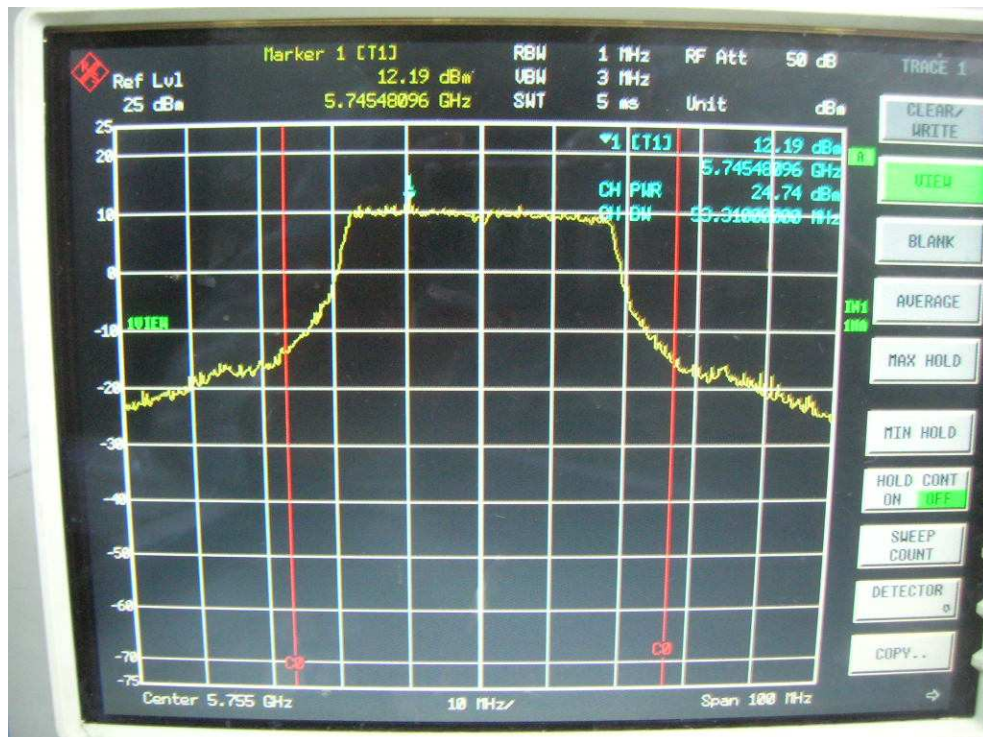

Channel M

Channel H

FCC ID: Q9DMSR1200
IC: 4675A-MSR1200

802.11n, 5.8GHz band, HT20, card 1, Chain0 + Chain1

Chain0, 26dB Bandwidth

Chain0, Channel L

Chain0, Channel M

Chain0, Channel H

Chain1, 26dB Bandwidth

Chain1, Channel L

Chain1, Channel M

Chain1, Channel H

FCC ID: Q9DMSR1200
IC: 4675A-MSR1200

802.11n, 5.8GHz band, HT40, GI=0, card 1, Chain0

26dB Bandwidth

Channel L

Channel H

FCC ID: Q9DMSR1200
IC: 4675A-MSR1200

802.11n, 5.8GHz band, HT40, GI=0, card 1, Chain0 + Chain1

Chain0, 26dB Bandwidth

Chain0, Channel L

Chain0, Channel H

Chain1, 26dB Bandwidth

FCC ID: Q9DMSR1200
IC: 4675A-MSR1200

Chain1, Channel L

Chain1, Channel H

802.11n, 5.8GHz band, HT40, GI=1, card 1, Chain0

26dB Bandwidth

Channel L

FCC ID: Q9DMSR1200
IC: 4675A-MSR1200

Channel H

FCC ID: Q9DMSR1200
IC: 4675A-MSR1200