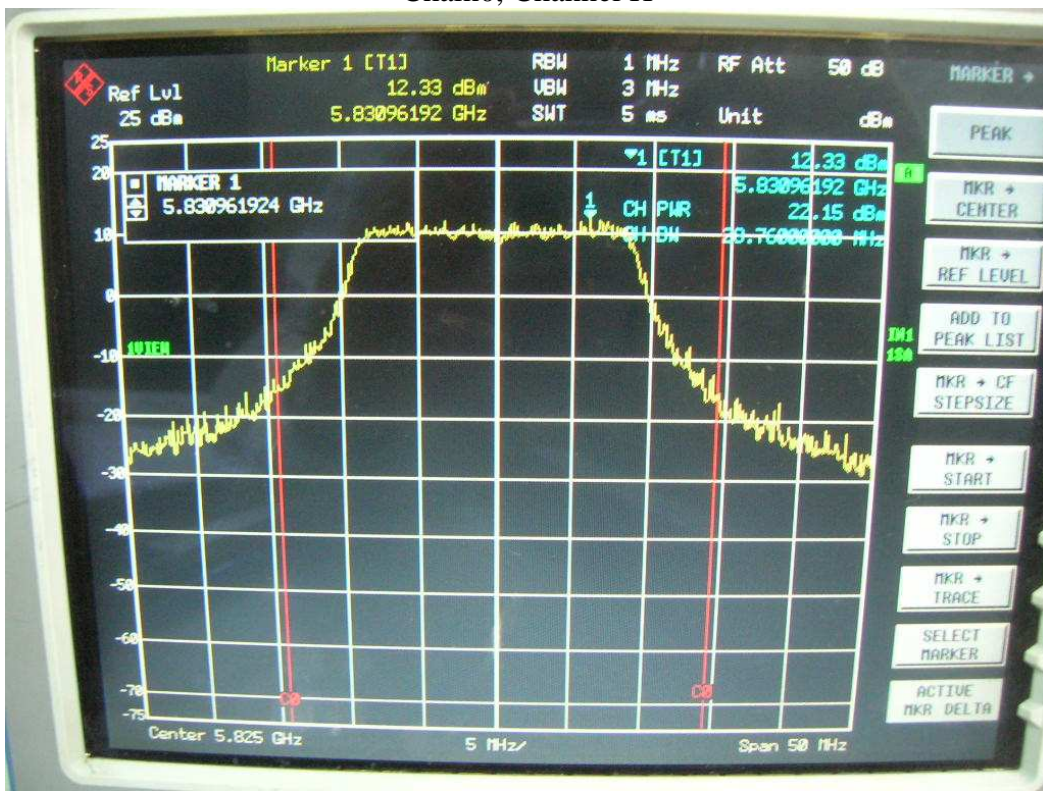

Channel M

Channel H

FCC ID: Q9DMSR1200
IC: 4675A-MSR1200

802.11n, 5.8GHz band, HT20, card 1, Chain0 + Chain1

Chain0, 26dB Bandwidth

Chain0, Channel L

Chain0, Channel M

Chain0, Channel H

Chain1, 26dB Bandwidth

Chain1, Channel L

Chain1, Channel M

Chain1, Channel H

FCC ID: Q9DMSR1200
IC: 4675A-MSR1200

802.11n, 5.8GHz band, HT40, GI=0, card 1, Chain0

26dB Bandwidth

Channel L

Channel H

FCC ID: Q9DMSR1200
IC: 4675A-MSR1200

802.11n, 5.8GHz band, HT40, GI=0, card 1, Chain0 + Chain1

Chain0, 26dB Bandwidth

Chain0, Channel L

Chain0, Channel H

Chain1, 26dB Bandwidth

FCC ID: Q9DMSR1200
IC: 4675A-MSR1200