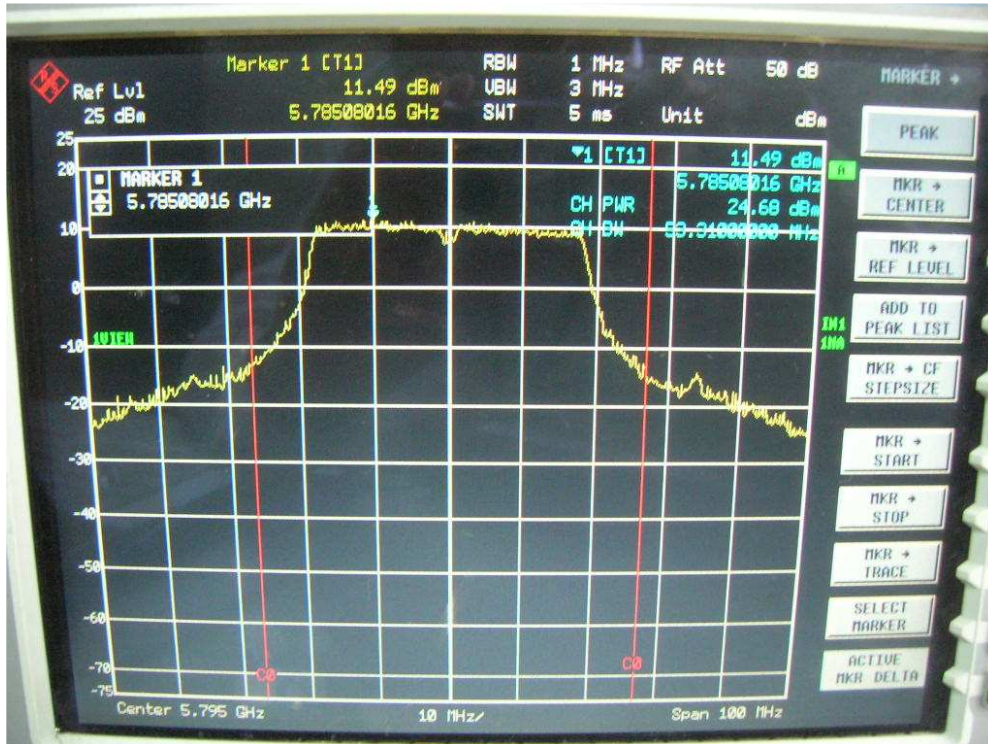

Channel M

Channel H

FCC ID: Q9DMSR1200
IC: 4675A-MSR1200

802.11n, 5.8GHz band, HT20, card 1, Chain0 + Chain1

Chain0, 26dB Bandwidth

Chain0, Channel L

Chain0, Channel M

Chain0, Channel H

Chain1, 26dB Bandwidth

Chain1, Channel L

Chain1, Channel M

Chain1, Channel H

FCC ID: Q9DMSR1200
IC: 4675A-MSR1200

802.11n, 5.8GHz band, HT40, GI=0, card 1, Chain0

26dB Bandwidth

Channel L

Channel H

FCC ID: Q9DMSR1200
IC: 4675A-MSR1200

802.11n, 5.8GHz band, HT40, GI=0, card 1, Chain0 + Chain1

Chain0, 26dB Bandwidth

Chain0, Channel L

Chain0, Channel H

Chain1, 26dB Bandwidth

FCC ID: Q9DMSR1200
IC: 4675A-MSR1200

Chain1, Channel L

Chain1, Channel H

802.11n, 5.8GHz band, HT40, GI=1, card 1, Chain0

26dB Bandwidth

Channel L

FCC ID: Q9DMSR1200
IC: 4675A-MSR1200

Channel H

FCC ID: Q9DMSR1200
IC: 4675A-MSR1200