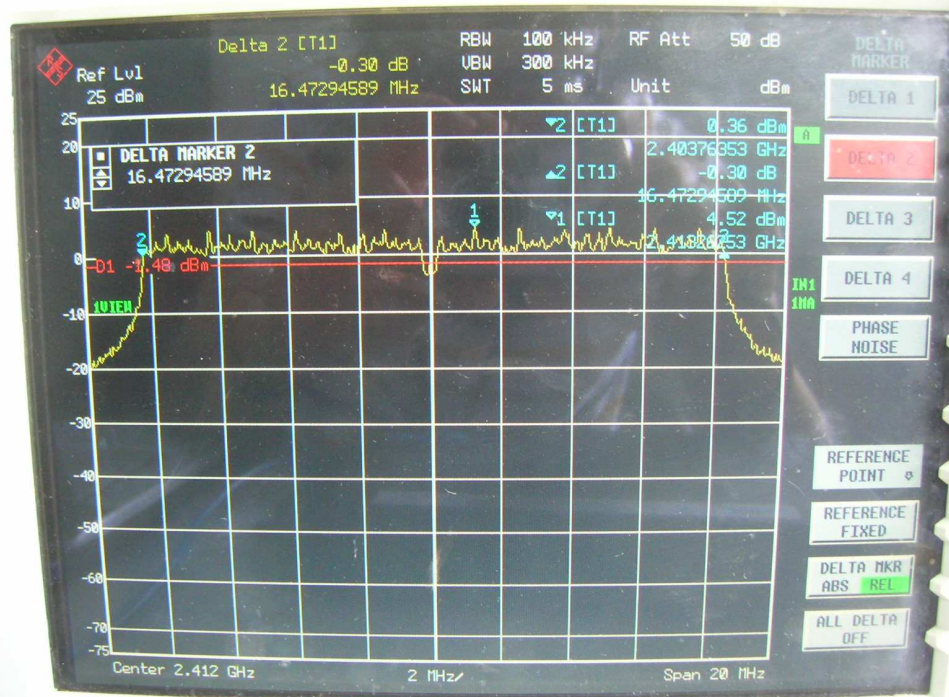

Channel M

Channel H

FCC ID: Q9DMSR1200
IC: 4675A-MSR1200

802.11n, 5.8GHz band, HT20, card 1, Chain0 + Chain1

Chain0, 26dB Bandwidth

Chain0, Channel L

Chain0, Channel M

Chain0, Channel H

FCC ID: Q9DMSR1200
IC: 4675A-MSR1200

3. Minimum 6dB bandwidth

802.11a, card 1, Chain 0

Channel L

Channel M

Channel H

802.11b, card 1, Chain 0

Channel L

Channel M

Channel H

FCC ID: Q9DMSR1200
IC: 4675A-MSR1200

802.11g, card 1, Chain 0

Channel L

Channel M

Channel H

802.11n, 2.4GHz band, HT20, card 1, Chain0

Channel L