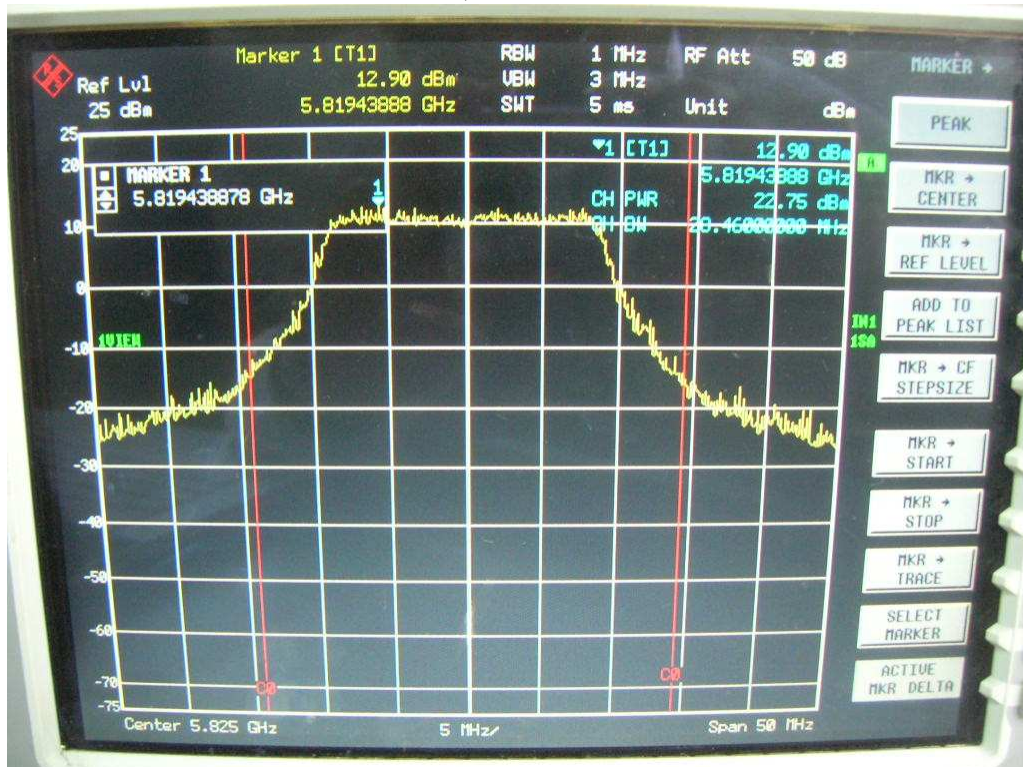

Channel M

Channel H

FCC ID: Q9DMSR1200
IC: 4675A-MSR1200

802.11n, 5.8GHz band, HT20, card 1, Chain0 + Chain1

Chain0, 26dB Bandwidth

Chain0, Channel L

Chain0, Channel M

Chain0, Channel H

Chain1, 26dB Bandwidth

Chain1, Channel L

Chain1, Channel M

Chain1, Channel H

FCC ID: Q9DMSR1200
IC: 4675A-MSR1200

802.11n, 5.8GHz band, HT40, GI=0, card 1, Chain0

26dB Bandwidth

Channel L

Channel H

FCC ID: Q9DMSR1200
IC: 4675A-MSR1200

802.11n, 5.8GHz band, HT40, GI=0, card 1, Chain0 + Chain1

Chain0, 26dB Bandwidth

Chain0, Channel L

Chain0, Channel H

Chain1, 26dB Bandwidth

FCC ID: Q9DMSR1200
IC: 4675A-MSR1200

Chain1, Channel L

Chain1, Channel H

802.11n, 5.8GHz band, HT40, GI=1, card 1, Chain0

26dB Bandwidth

Channel L

FCC ID: Q9DMSR1200
IC: 4675A-MSR1200

Channel H

FCC ID: Q9DMSR1200
IC: 4675A-MSR1200