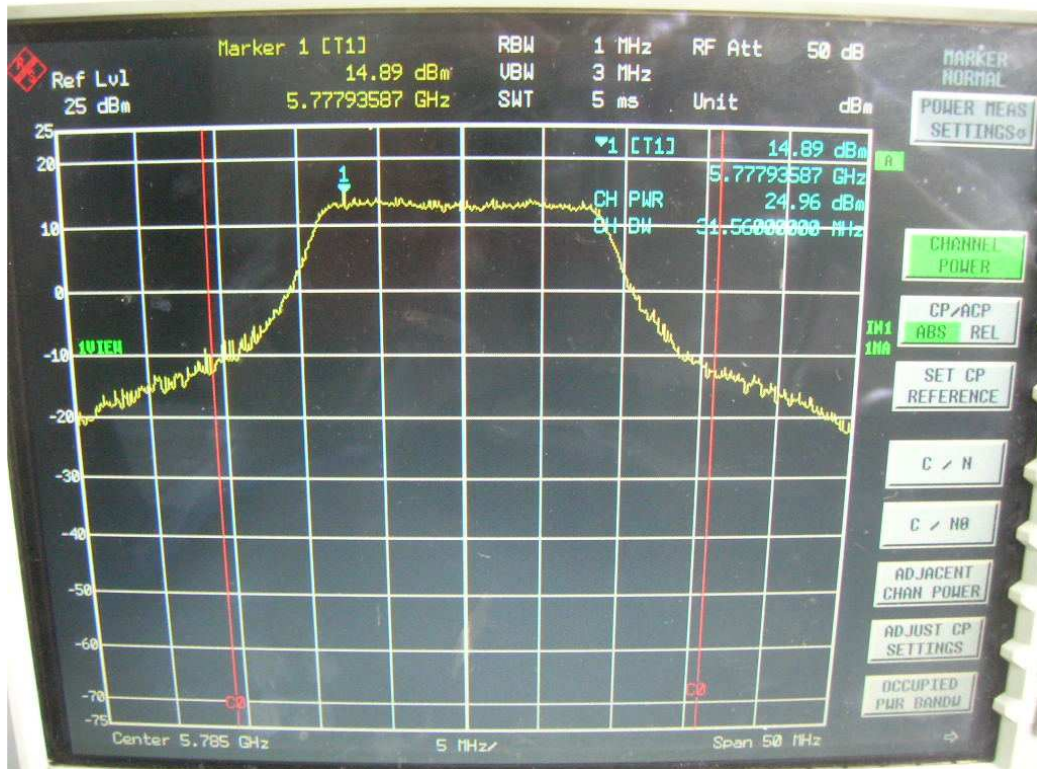

Channel M

Channel H

FCC ID: Q9DMSR1200
IC: 4675A-MSR1200

802.11n, 5.8GHz band, HT20, card 1, Chain0 + Chain1

Chain0, 26dB Bandwidth

Chain0, Channel L

Chain0, Channel M

Chain0, Channel H

Chain1, 26dB Bandwidth

Chain1, Channel L

Chain1, Channel M

Chain1, Channel H

FCC ID: Q9DMSR1200
IC: 4675A-MSR1200

802.11n, 5.8GHz band, HT40, GI=0, card 1, Chain0

26dB Bandwidth

Channel L

Channel H

FCC ID: Q9DMSR1200
IC: 4675A-MSR1200

802.11n, 5.8GHz band, HT40, GI=0, card 1, Chain0 + Chain1

Chain0, 26dB Bandwidth

Chain0, Channel L

Chain0, Channel H

Chain1, 26dB Bandwidth

FCC ID: Q9DMSR1200
IC: 4675A-MSR1200