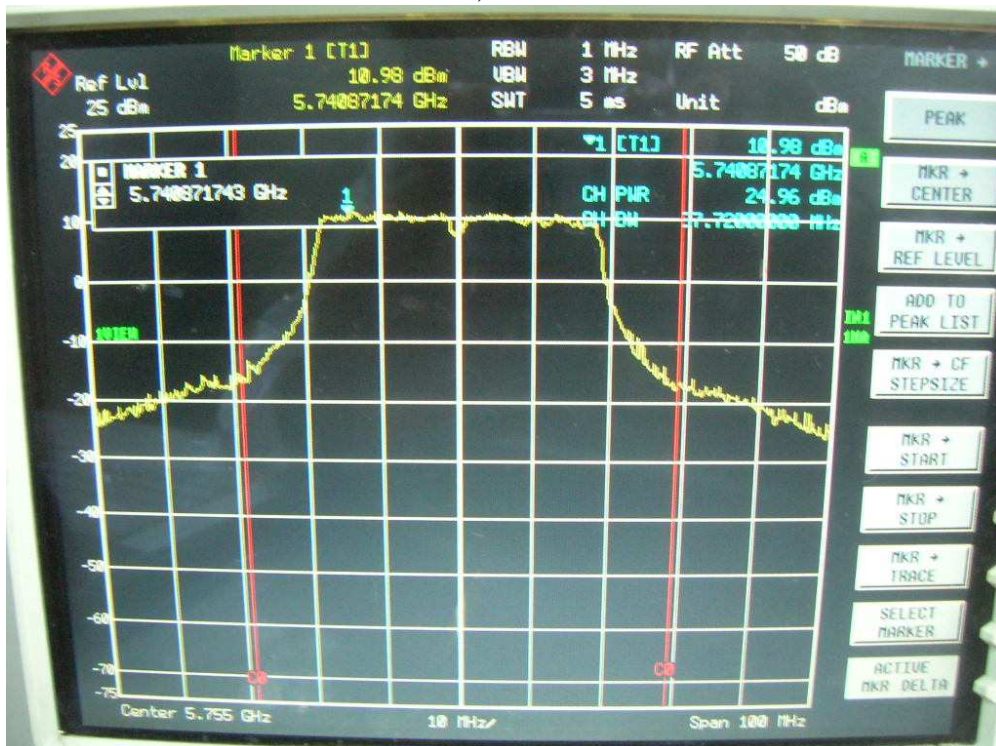

Channel M

Channel H

FCC ID: Q9DMSR1200
IC: 4675A-MSR1200

802.11n, 5.8GHz band, HT20, card 1, Chain0 + Chain1

Chain0, 26dB Bandwidth

Chain0, Channel L

Chain0, Channel M

Chain0, Channel H

Chain1, 26dB Bandwidth

Chain1, Channel L

Chain1, Channel M

Chain1, Channel H

FCC ID: Q9DMSR1200
IC: 4675A-MSR1200

802.11n, 5.8GHz band, HT40, GI=0, card 1, Chain0

26dB Bandwidth

Channel L

Channel H

FCC ID: Q9DMSR1200
IC: 4675A-MSR1200

802.11n, 5.8GHz band, HT40, GI=0, card 1, Chain0 + Chain1

Chain0, 26dB Bandwidth

Chain0, Channel L

Chain0, Channel H

Chain1, 26dB Bandwidth

FCC ID: Q9DMSR1200
IC: 4675A-MSR1200

Chain1, Channel L

Chain1, Channel H

802.11n, 5.8GHz band, HT40, GI=1, card 1, Chain0

26dB Bandwidth

Channel L

FCC ID: Q9DMSR1200
IC: 4675A-MSR1200

Channel H

FCC ID: Q9DMSR1200
IC: 4675A-MSR1200