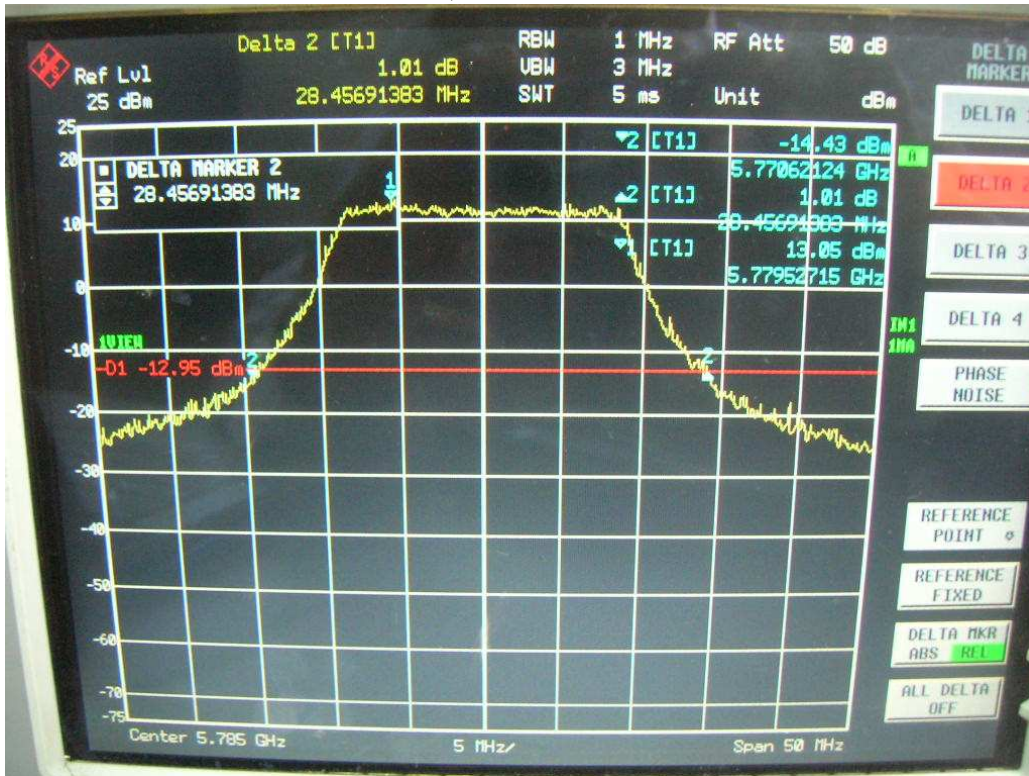

Channel M

Channel H

FCC ID: Q9DMSR1200
IC: 4675A-MSR1200

802.11n, 5.8GHz band, HT20, card 1, Chain0 + Chain1

Chain0, 26dB Bandwidth

Chain0, Channel L

Chain0, Channel M

Chain0, Channel H

Chain1, 26dB Bandwidth

Chain1, Channel L

Chain1, Channel M

Chain1, Channel H

FCC ID: Q9DMSR1200
IC: 4675A-MSR1200

802.11n, 5.8GHz band, HT40, GI=0, card 1, Chain0

26dB Bandwidth

Channel L

Channel H

FCC ID: Q9DMSR1200
IC: 4675A-MSR1200

802.11n, 5.8GHz band, HT40, GI=0, card 1, Chain0 + Chain1

Chain0, 26dB Bandwidth

Chain0, Channel L

Chain0, Channel H

Chain1, 26dB Bandwidth

FCC ID: Q9DMSR1200
IC: 4675A-MSR1200

Chain1, Channel L

Chain1, Channel H

802.11n, 5.8GHz band, HT40, GI=1, card 1, Chain0

26dB Bandwidth

Channel L

FCC ID: Q9DMSR1200
IC: 4675A-MSR1200

Channel H

FCC ID: Q9DMSR1200
IC: 4675A-MSR1200