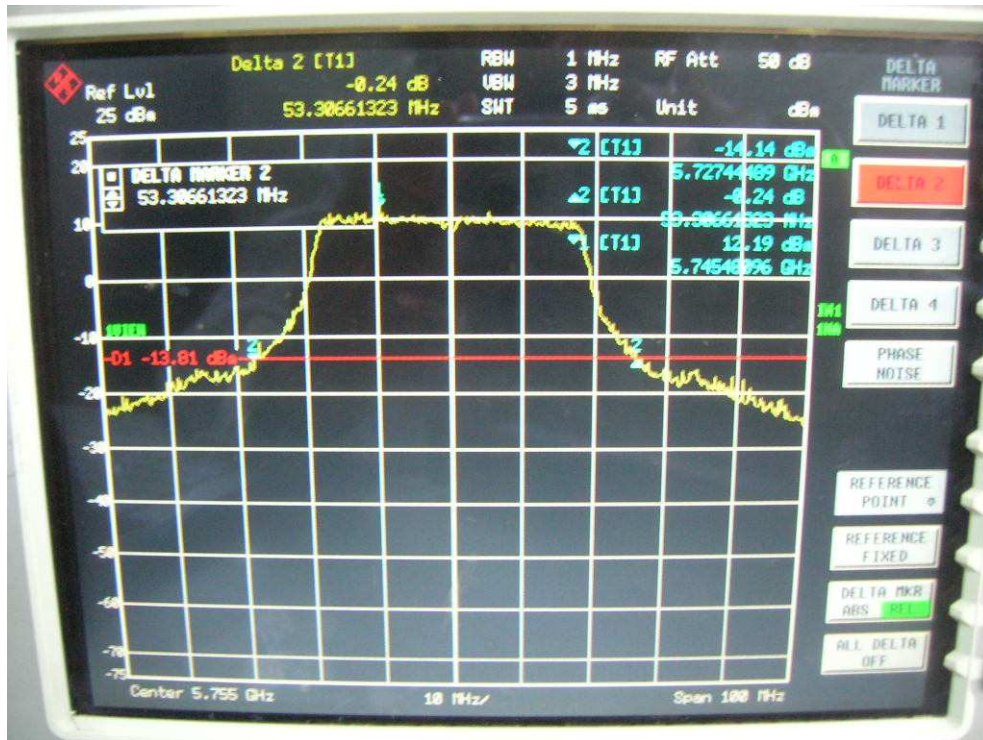

Channel M

Channel H

FCC ID: Q9DMSR1200
IC: 4675A-MSR1200

802.11n, 5.8GHz band, HT20, card 1, Chain0 + Chain1

Chain0, 26dB Bandwidth

Chain0, Channel L

Chain0, Channel M

Chain0, Channel H

Chain1, 26dB Bandwidth

Chain1, Channel L

Chain1, Channel M

Chain1, Channel H

FCC ID: Q9DMSR1200
IC: 4675A-MSR1200

802.11n, 5.8GHz band, HT40, GI=0, card 1, Chain0

26dB Bandwidth

Channel L

Channel H

FCC ID: Q9DMSR1200
IC: 4675A-MSR1200

802.11n, 5.8GHz band, HT40, GI=0, card 1, Chain0 + Chain1

Chain0, 26dB Bandwidth

Chain0, Channel L

Chain0, Channel H

Chain1, 26dB Bandwidth

FCC ID: Q9DMSR1200
IC: 4675A-MSR1200

Chain1, Channel L

Chain1, Channel H

802.11n, 5.8GHz band, HT40, GI=1, card 1, Chain0

26dB Bandwidth

Channel L

FCC ID: Q9DMSR1200
IC: 4675A-MSR1200

Channel H

FCC ID: Q9DMSR1200
IC: 4675A-MSR1200