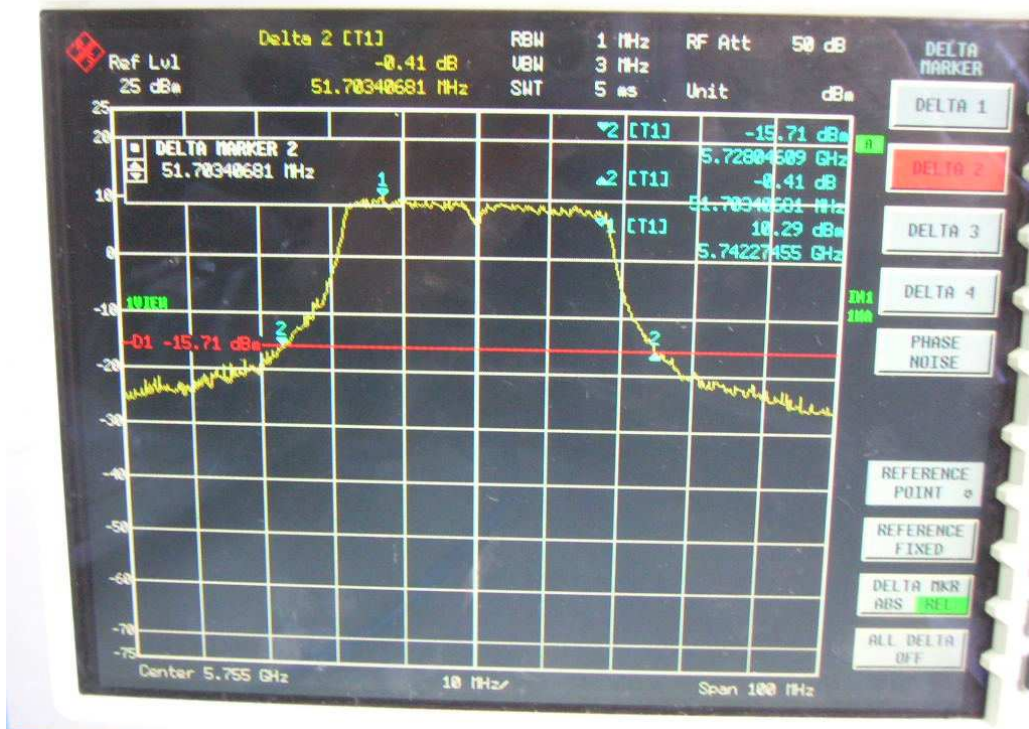

Chain1, Channel L

Chain1, Channel H

802.11n, 5.8GHz band, HT40, GI=1, card 1, Chain0

26dB Bandwidth

Channel L

FCC ID: Q9DMSR1200
IC: 4675A-MSR1200

Channel H

FCC ID: Q9DMSR1200
IC: 4675A-MSR1200

802.11n, 5.8GHz band, HT40, GI=1, card 1, Chain0 + Chain1

Chain0, 26dB Bandwidth

Chain0, Channel L

FCC ID: Q9DMSR1200
IC: 4675A-MSR1200

Chain0, Channel H

Chain1, 26dB Bandwidth

Chain1, Channel L

Chain1, Channel H

FCC ID: Q9DMSR1200
IC: 4675A-MSR1200

3. Minimum 6dB bandwidth

802.11a, card 1, Chain 0

Channel L

Channel M

Channel H

802.11b, card 1, Chain 0

Channel L