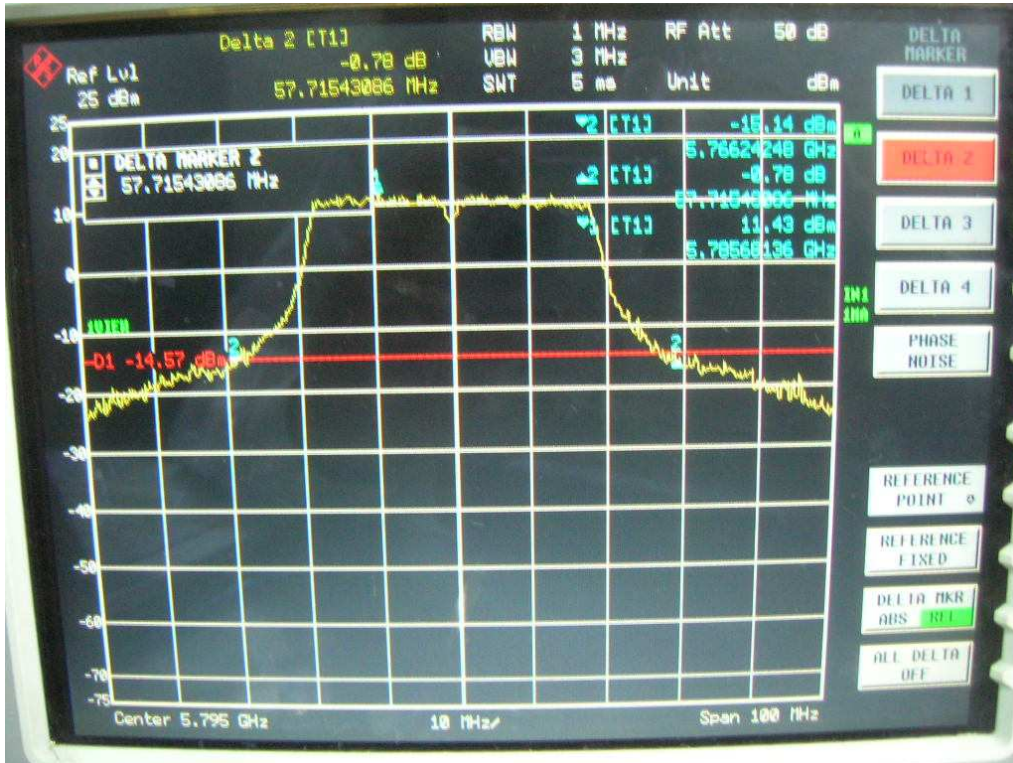

Channel M

Channel H

FCC ID: Q9DMSR1200
IC: 4675A-MSR1200

802.11n, 5.8GHz band, HT20, card 1, Chain0 + Chain1

Chain0, 26dB Bandwidth

Chain0, Channel L

Chain0, Channel M

Chain0, Channel H

Chain1, 26dB Bandwidth

Chain1, Channel L

Chain1, Channel M

Chain1, Channel H

FCC ID: Q9DMSR1200
IC: 4675A-MSR1200

802.11n, 5.8GHz band, HT40, GI=0, card 1, Chain0

26dB Bandwidth

Channel L

Channel H

FCC ID: Q9DMSR1200
IC: 4675A-MSR1200

802.11n, 5.8GHz band, HT40, GI=0, card 1, Chain0 + Chain1

Chain0, 26dB Bandwidth

Chain0, Channel L

Chain0, Channel H

Chain1, 26dB Bandwidth

FCC ID: Q9DMSR1200
IC: 4675A-MSR1200

Chain1, Channel L

Chain1, Channel H

802.11n, 5.8GHz band, HT40, GI=1, card 1, Chain0

26dB Bandwidth

Channel L

FCC ID: Q9DMSR1200
IC: 4675A-MSR1200

Channel H

FCC ID: Q9DMSR1200
IC: 4675A-MSR1200