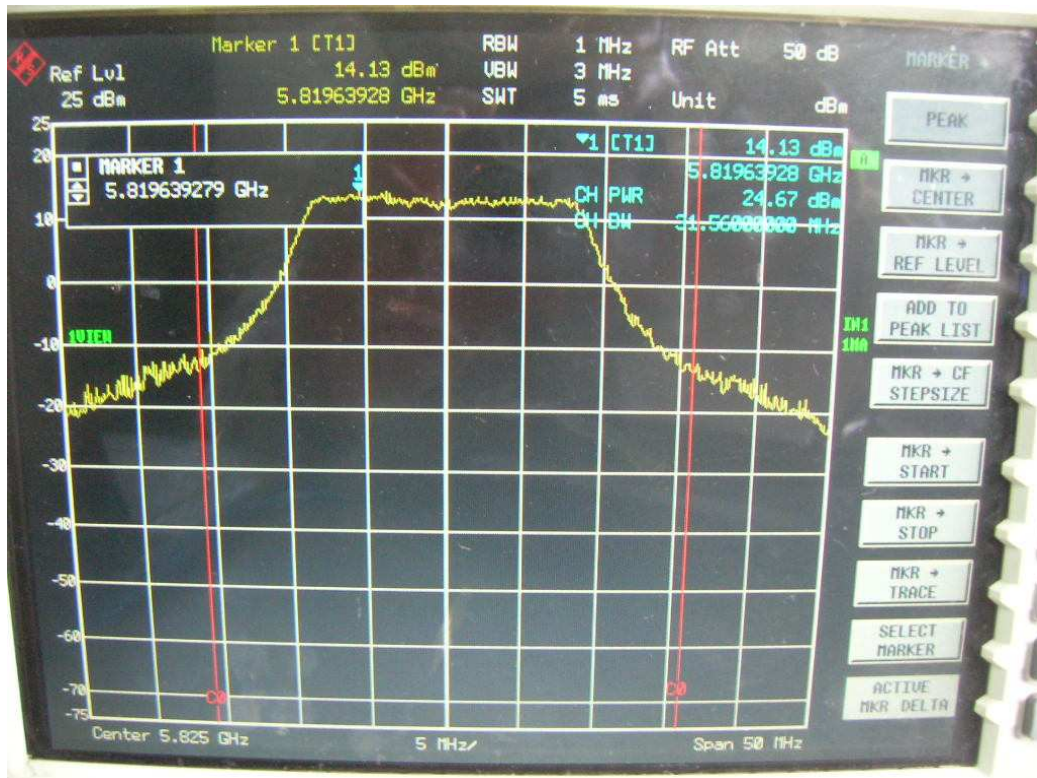

Channel M

Channel H

FCC ID: Q9DMSR1200
IC: 4675A-MSR1200

802.11n, 5.8GHz band, HT20, card 1, Chain0 + Chain1

Chain0, 26dB Bandwidth

Chain0, Channel L

Chain0, Channel M

Chain0, Channel H

Chain1, 26dB Bandwidth

Chain1, Channel L

Chain1, Channel M

Chain1, Channel H

FCC ID: Q9DMSR1200
IC: 4675A-MSR1200

802.11n, 5.8GHz band, HT40, GI=0, card 1, Chain0

26dB Bandwidth

Channel L

Channel H

FCC ID: Q9DMSR1200
IC: 4675A-MSR1200

802.11n, 5.8GHz band, HT40, GI=0, card 1, Chain0 + Chain1

Chain0, 26dB Bandwidth

Chain0, Channel L

Chain0, Channel H

Chain1, 26dB Bandwidth

FCC ID: Q9DMSR1200
IC: 4675A-MSR1200