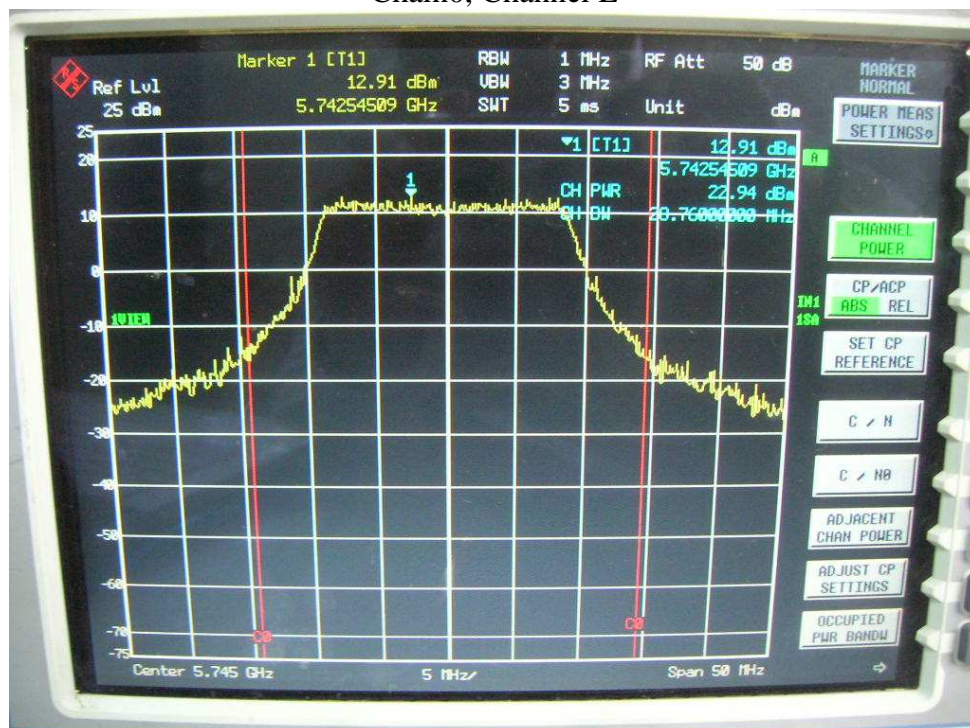

Channel M

Channel H

FCC ID: Q9DMSR1200
IC: 4675A-MSR1200

802.11n, 5.8GHz band, HT20, card 1, Chain0 + Chain1

Chain0, 26dB Bandwidth

Chain0, Channel L

Chain0, Channel M

Chain0, Channel H

Chain1, 26dB Bandwidth

Chain1, Channel L

Chain1, Channel M

Chain1, Channel H

FCC ID: Q9DMSR1200
IC: 4675A-MSR1200

802.11n, 5.8GHz band, HT40, GI=0, card 1, Chain0

26dB Bandwidth

Channel L

Channel H

FCC ID: Q9DMSR1200
IC: 4675A-MSR1200

802.11n, 5.8GHz band, HT40, GI=0, card 1, Chain0 + Chain1

Chain0, 26dB Bandwidth

Chain0, Channel L

Chain0, Channel H

Chain1, 26dB Bandwidth

FCC ID: Q9DMSR1200
IC: 4675A-MSR1200