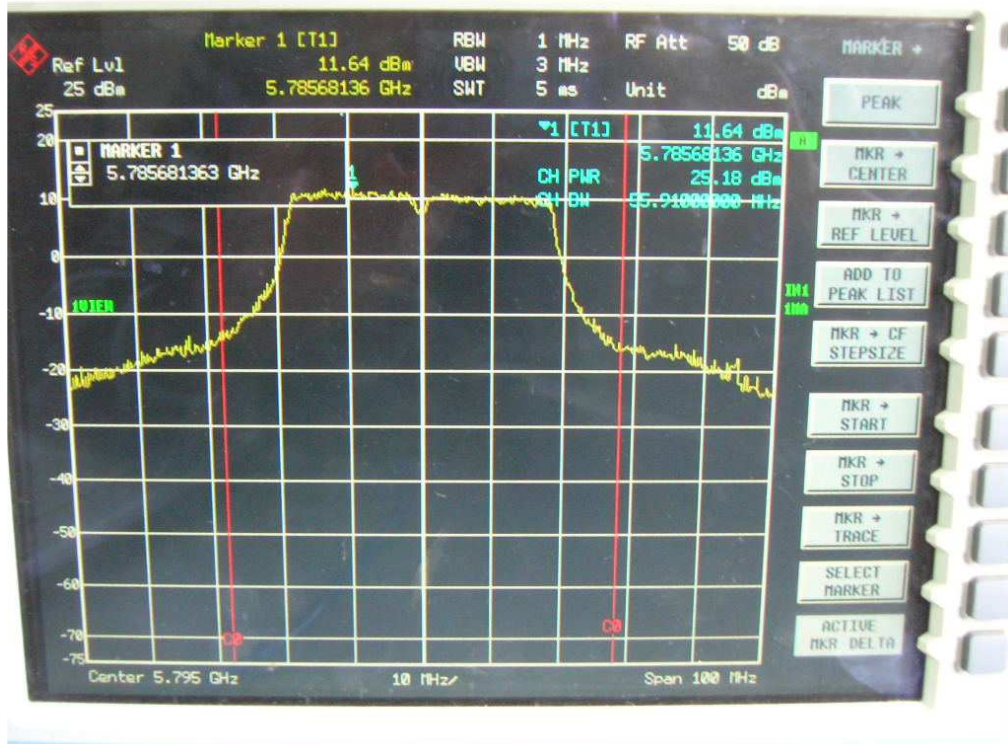

Chain1, Channel L

Chain1, Channel H

802.11n, 5.8GHz band, HT40, GI=1, card 1, Chain0

26dB Bandwidth

Channel L

FCC ID: Q9DMSR1200
IC: 4675A-MSR1200

Channel H

FCC ID: Q9DMSR1200
IC: 4675A-MSR1200

802.11n, 5.8GHz band, HT40, GI=1, card 1, Chain0 + Chain1

Chain0, 26dB Bandwidth

Chain0, Channel L

FCC ID: Q9DMSR1200
IC: 4675A-MSR1200

Chain0, Channel H

Chain1, 26dB Bandwidth

Chain1, Channel L

Chain1, Channel H

FCC ID: Q9DMSR1200
IC: 4675A-MSR1200

3. Minimum 6dB bandwidth

802.11a, card 1, Chain 0

Channel L

Channel M

Channel H

802.11b, card 1, Chain 0

Channel L