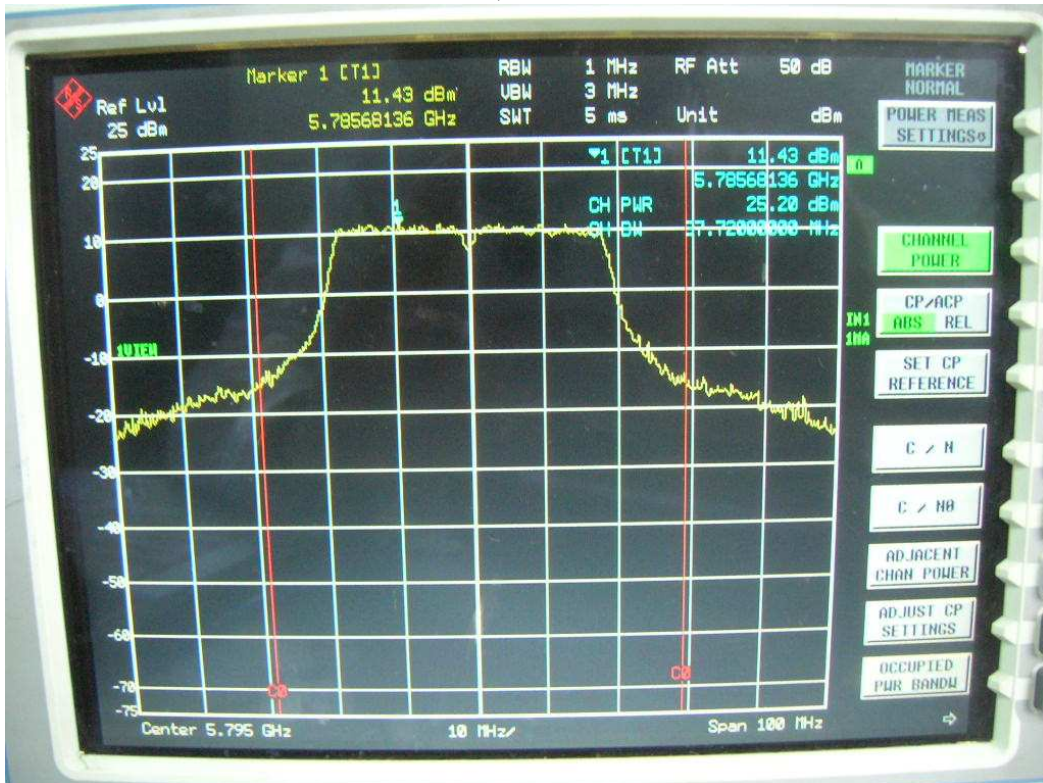

Chain1, 26dB Bandwidth

Chain1, Channel L

Chain1, Channel M

Chain1, Channel H

FCC ID: Q9DMSR1200
IC: 4675A-MSR1200

802.11n, 5.8GHz band, HT40, GI=0, card 1, Chain0

26dB Bandwidth

Channel L

Channel H

FCC ID: Q9DMSR1200
IC: 4675A-MSR1200

802.11n, 5.8GHz band, HT40, GI=0, card 1, Chain0 + Chain1

Chain0, 26dB Bandwidth

Chain0, Channel L

Chain0, Channel H

Chain1, 26dB Bandwidth

FCC ID: Q9DMSR1200
IC: 4675A-MSR1200

Chain1, Channel L

Chain1, Channel H

802.11n, 5.8GHz band, HT40, GI=1, card 1, Chain0

26dB Bandwidth

Channel L

FCC ID: Q9DMSR1200
IC: 4675A-MSR1200

Channel H

FCC ID: Q9DMSR1200
IC: 4675A-MSR1200