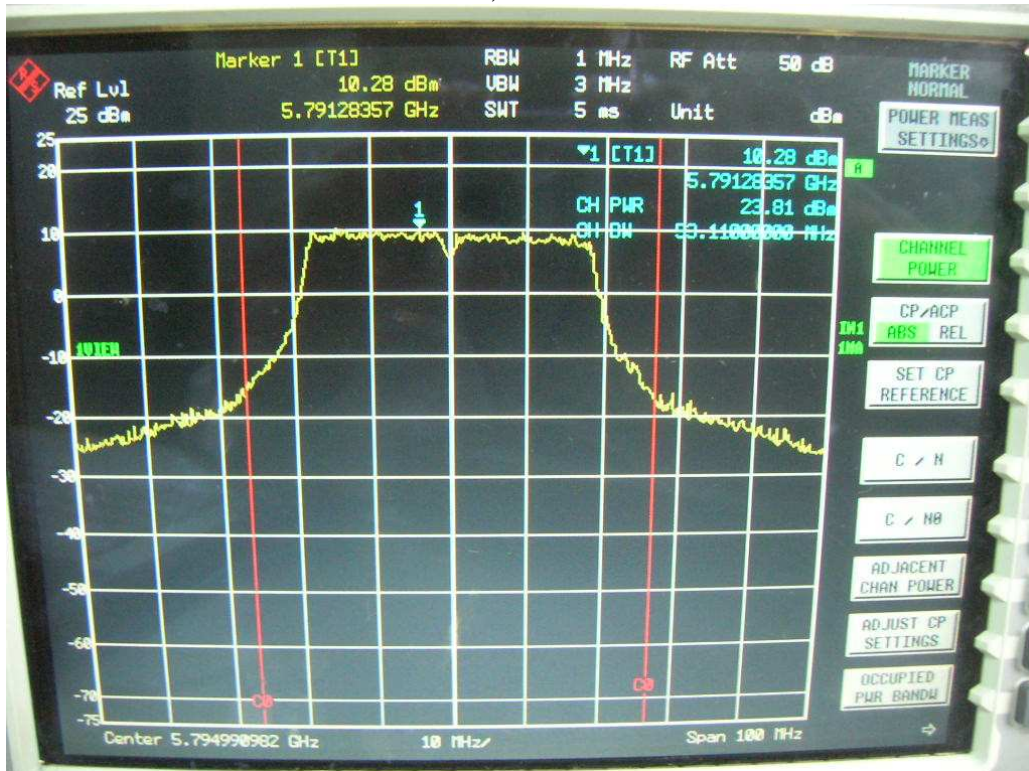

Channel M

Channel H

FCC ID: Q9DMSR1200
IC: 4675A-MSR1200

802.11n, 5.8GHz band, HT20, card 1, Chain0 + Chain1

Chain0, 26dB Bandwidth

Chain0, Channel L

Chain0, Channel M

Chain0, Channel H

Chain1, 26dB Bandwidth

Chain1, Channel L

Chain1, Channel M

Chain1, Channel H

FCC ID: Q9DMSR1200
IC: 4675A-MSR1200

802.11n, 5.8GHz band, HT40, GI=0, card 1, Chain0

26dB Bandwidth

Channel L

Channel H

FCC ID: Q9DMSR1200
IC: 4675A-MSR1200

802.11n, 5.8GHz band, HT40, GI=0, card 1, Chain0 + Chain1

Chain0, 26dB Bandwidth

Chain0, Channel L

Chain0, Channel H

Chain1, 26dB Bandwidth

FCC ID: Q9DMSR1200
IC: 4675A-MSR1200

Chain1, Channel L

Chain1, Channel H

802.11n, 5.8GHz band, HT40, GI=1, card 1, Chain0

26dB Bandwidth

Channel L

FCC ID: Q9DMSR1200
IC: 4675A-MSR1200

Channel H

FCC ID: Q9DMSR1200
IC: 4675A-MSR1200