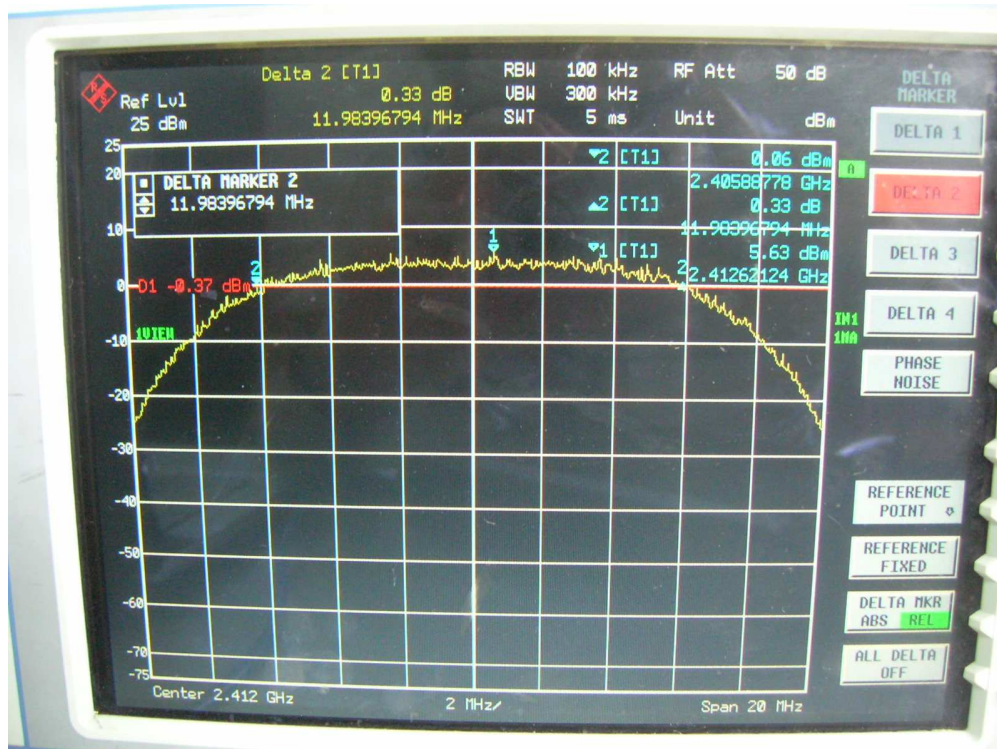

FCC ID: Q9DMSR1200
IC: 4675A-MSR1200

3. Minimum 6dB bandwidth

802.11a, card 1, Chain 0

Channel L

Channel M

Channel H

802.11b, card 1, Chain 0

Channel L

Channel M

Channel H

FCC ID: Q9DMSR1200
IC: 4675A-MSR1200

802.11g, card 1, Chain 0

Channel L

Channel M

Channel H

802.11n, 2.4GHz band, HT20, card 1, Chain0