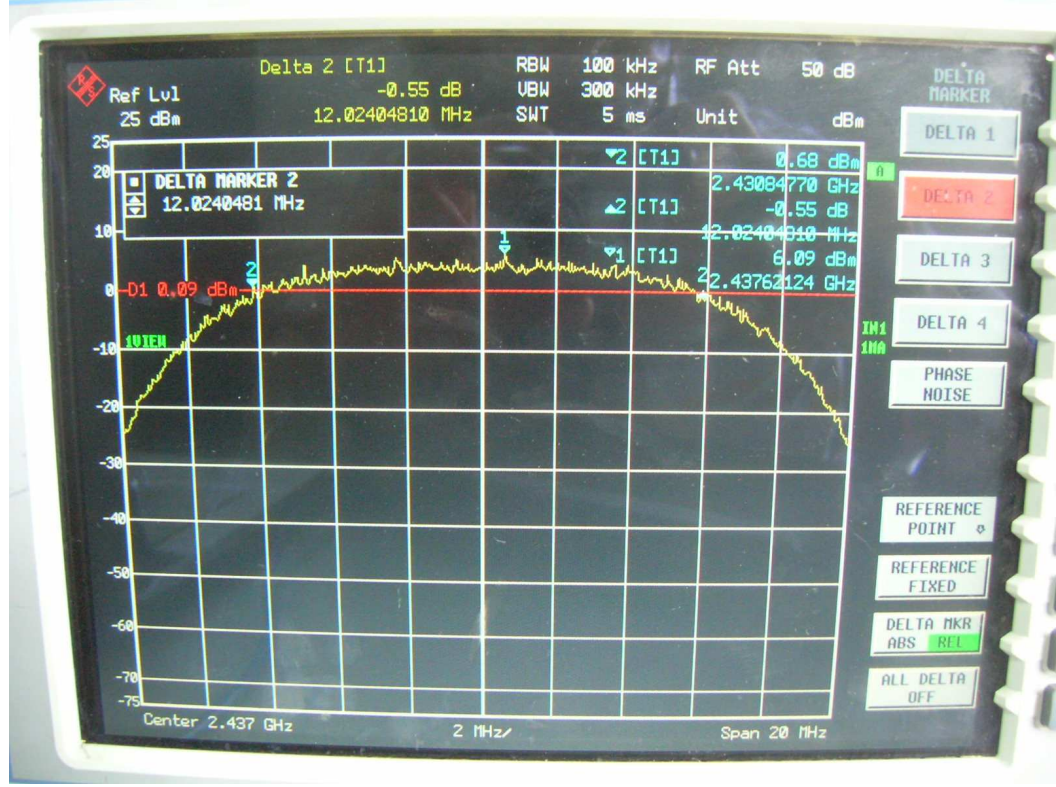

FCC ID: Q9DMSR1200
IC: 4675A-MSR1200

3. Minimum 6dB bandwidth

802.11a, card 1, Chain 0

Channel L

Channel M

Channel H

802.11b, card 1, Chain 0

Channel L

Channel M

Channel H

FCC ID: Q9DMSR1200
IC: 4675A-MSR1200

802.11g, card 1, Chain 0

Channel L

Channel M

Channel H

802.11n, 2.4GHz band, HT20, card 1, Chain0