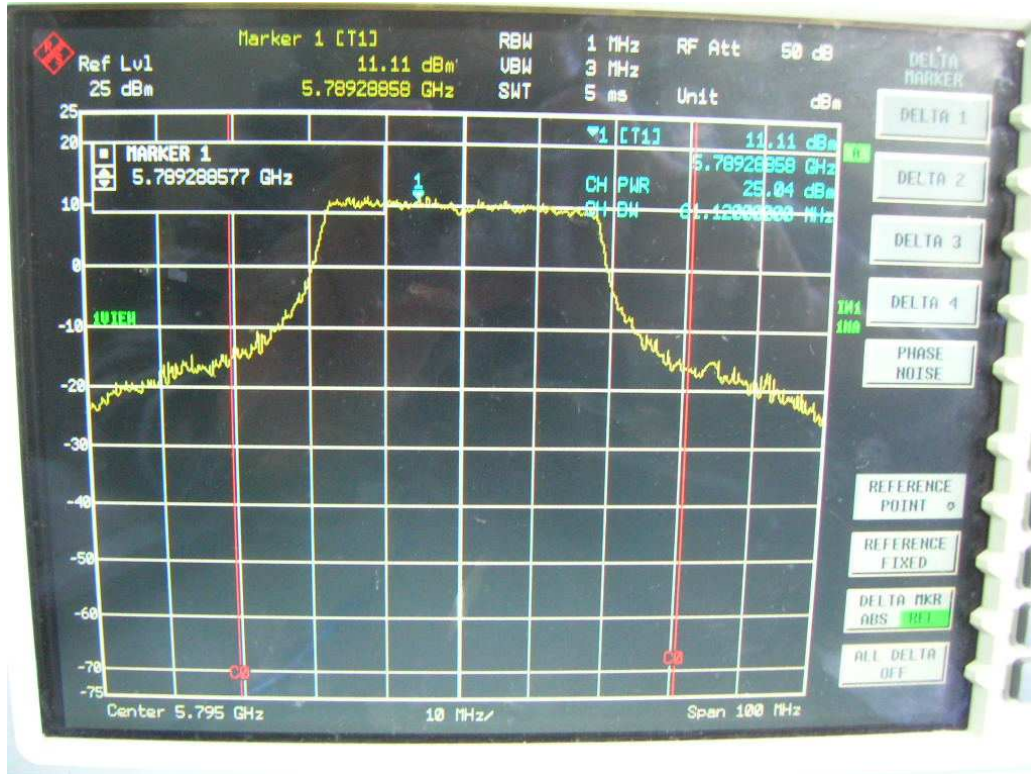

Chain1, 26dB Bandwidth

Chain1, Channel L

Chain1, Channel M

Chain1, Channel H

FCC ID: Q9DMSR1200
IC: 4675A-MSR1200

802.11n, 5.8GHz band, HT40, GI=0, card 1, Chain0

26dB Bandwidth

Channel L

Channel H

FCC ID: Q9DMSR1200
IC: 4675A-MSR1200

802.11n, 5.8GHz band, HT40, GI=0, card 1, Chain0 + Chain1

Chain0, 26dB Bandwidth

Chain0, Channel L

Chain0, Channel H

Chain1, 26dB Bandwidth

FCC ID: Q9DMSR1200
IC: 4675A-MSR1200

Chain1, Channel L

Chain1, Channel H

802.11n, 5.8GHz band, HT40, GI=1, card 1, Chain0

26dB Bandwidth

Channel L

FCC ID: Q9DMSR1200
IC: 4675A-MSR1200

Channel H

FCC ID: Q9DMSR1200
IC: 4675A-MSR1200

802.11n, 5.8GHz band, HT40, GI=1, card 1, Chain0 + Chain1

Chain0, 26dB Bandwidth

Chain0, Channel L

FCC ID: Q9DMSR1200
IC: 4675A-MSR1200

Chain0, Channel H

Chain1, 26dB Bandwidth

Chain1, Channel L

Chain1, Channel H