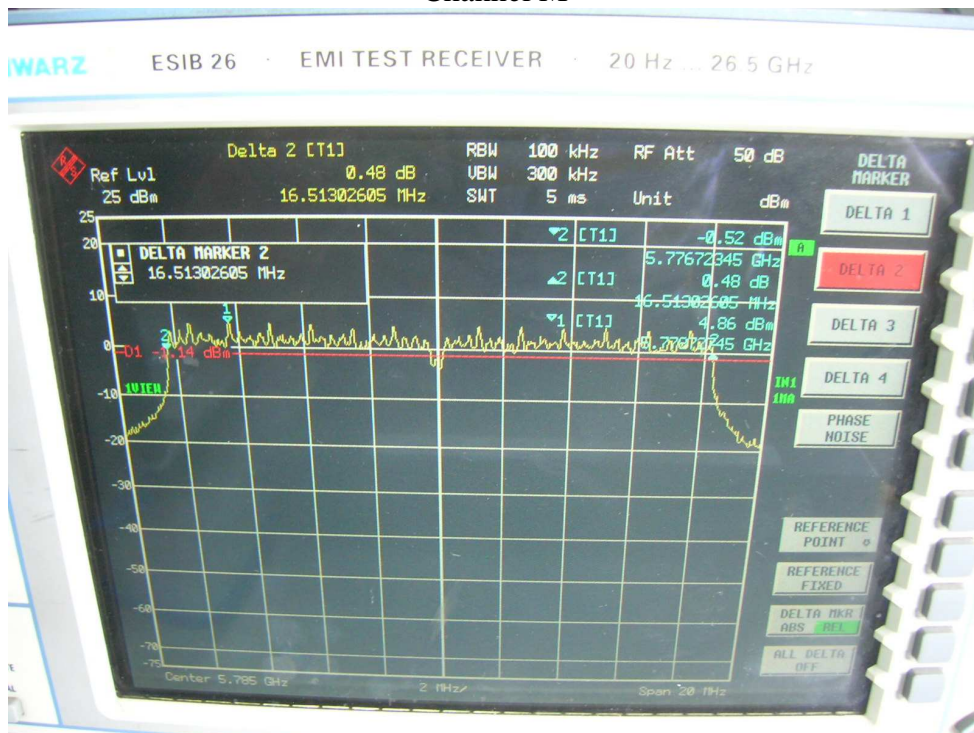

FCC ID: Q9DMSR1200
IC: 4675A-MSR1200

3. Minimum 6dB bandwidth

802.11a, card 1, Chain 0

Channel L

Channel M

Channel H

802.11b, card 1, Chain 0

Channel L

Channel M

Channel H

FCC ID: Q9DMSR1200
IC: 4675A-MSR1200

802.11g, card 1, Chain 0

Channel L

Channel M

Channel H

802.11n, 2.4GHz band, HT20, card 1, Chain0