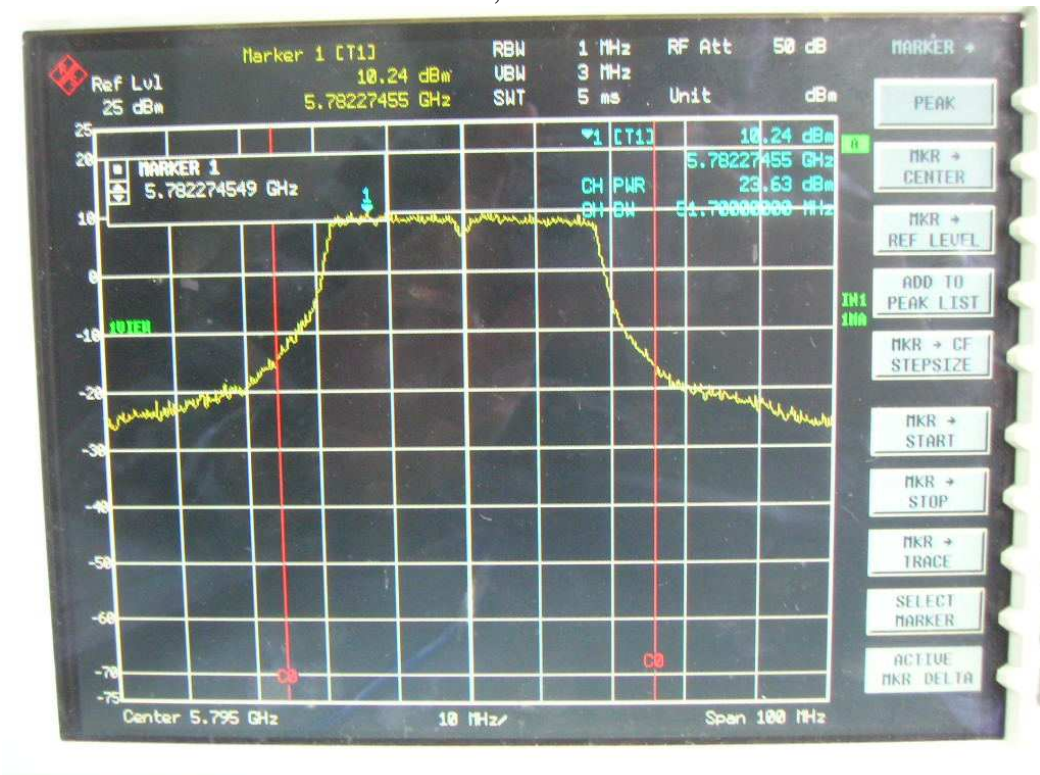

Chain1, Channel L

Chain1, Channel H

802.11n, 5.8GHz band, HT40, GI=1, card 1, Chain0

26dB Bandwidth

Channel L

FCC ID: Q9DMSR1200
IC: 4675A-MSR1200

Channel H

FCC ID: Q9DMSR1200
IC: 4675A-MSR1200

802.11n, 5.8GHz band, HT40, GI=1, card 1, Chain0 + Chain1

Chain0, 26dB Bandwidth

Chain0, Channel L

FCC ID: Q9DMSR1200
IC: 4675A-MSR1200

Chain0, Channel H

Chain1, 26dB Bandwidth

Chain1, Channel L

Chain1, Channel H

FCC ID: Q9DMSR1200
IC: 4675A-MSR1200

3. Minimum 6dB bandwidth

802.11a, card 1, Chain 0

Channel L

Channel M

Channel H

802.11b, card 1, Chain 0

Channel L