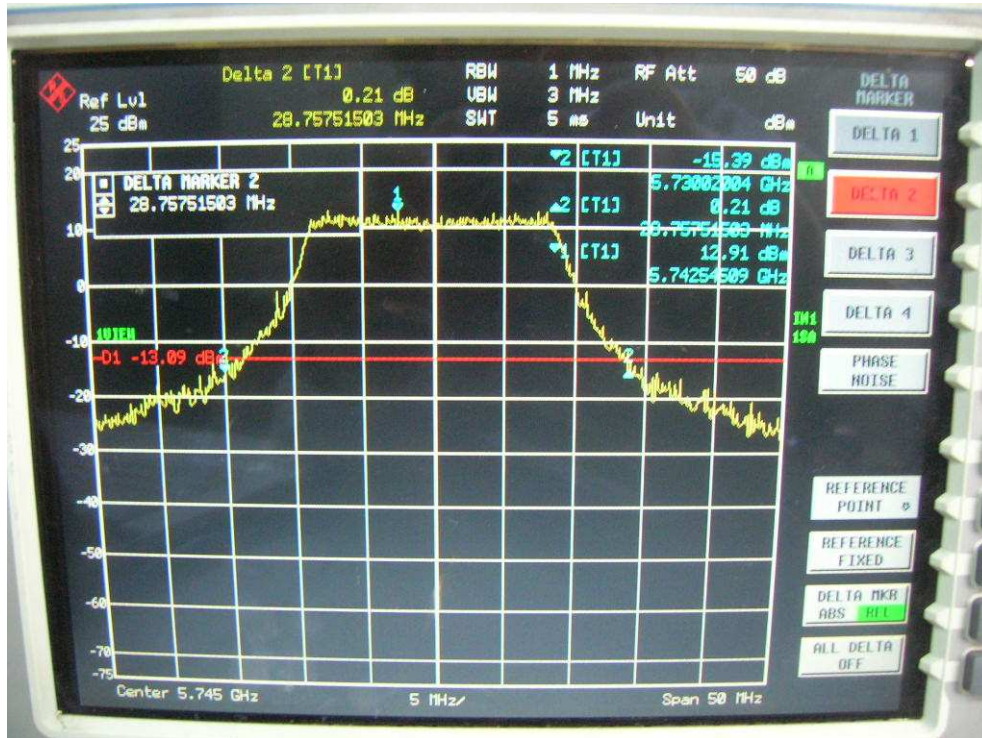

Channel M

Channel H

FCC ID: Q9DMSR1200
IC: 4675A-MSR1200

802.11n, 5.8GHz band, HT20, card 1, Chain0 + Chain1

Chain0, 26dB Bandwidth

Chain0, Channel L

Chain0, Channel M

Chain0, Channel H

Chain1, 26dB Bandwidth

Chain1, Channel L

Chain1, Channel M

Chain1, Channel H

FCC ID: Q9DMSR1200
IC: 4675A-MSR1200

802.11n, 5.8GHz band, HT40, GI=0, card 1, Chain0

26dB Bandwidth

Channel L

Channel H

FCC ID: Q9DMSR1200
IC: 4675A-MSR1200

802.11n, 5.8GHz band, HT40, GI=0, card 1, Chain0 + Chain1

Chain0, 26dB Bandwidth

Chain0, Channel L

Chain0, Channel H

Chain1, 26dB Bandwidth

FCC ID: Q9DMSR1200
IC: 4675A-MSR1200