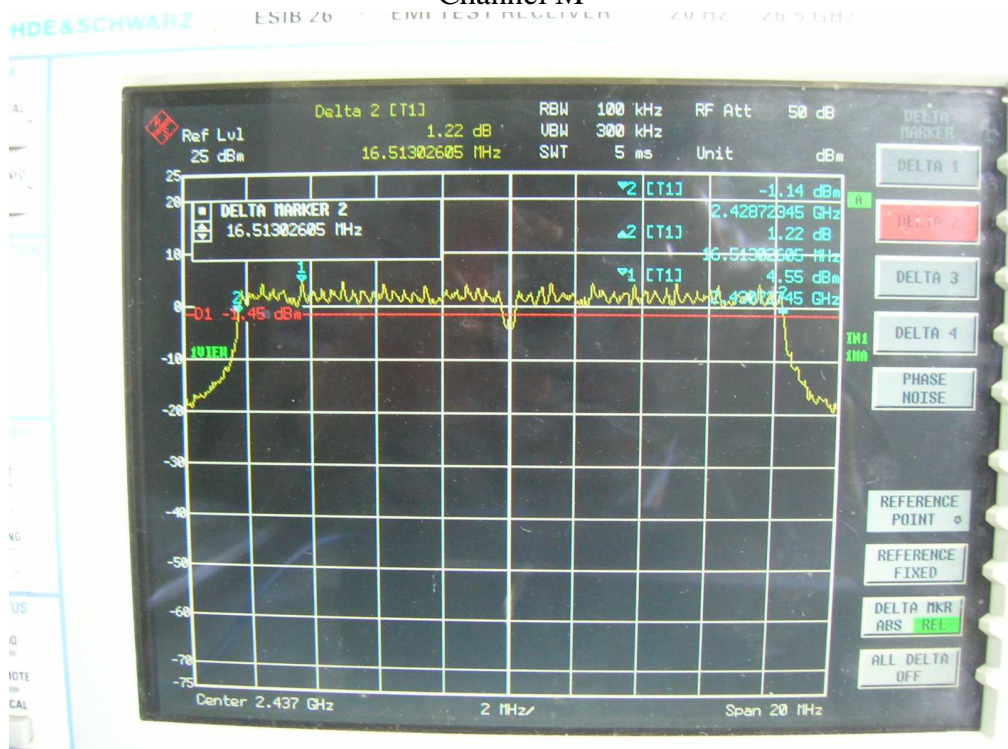

FCC ID: Q9DMSR1200
IC: 4675A-MSR1200

3. Minimum 6dB bandwidth

802.11a, card 1, Chain 0

Channel L

Channel M

Channel H

802.11b, card 1, Chain 0

Channel L

Channel M

Channel H

FCC ID: Q9DMSR1200
IC: 4675A-MSR1200

802.11g, card 1, Chain 0

Channel L

Channel M

Channel H

802.11n, 2.4GHz band, HT20, card 1, Chain0