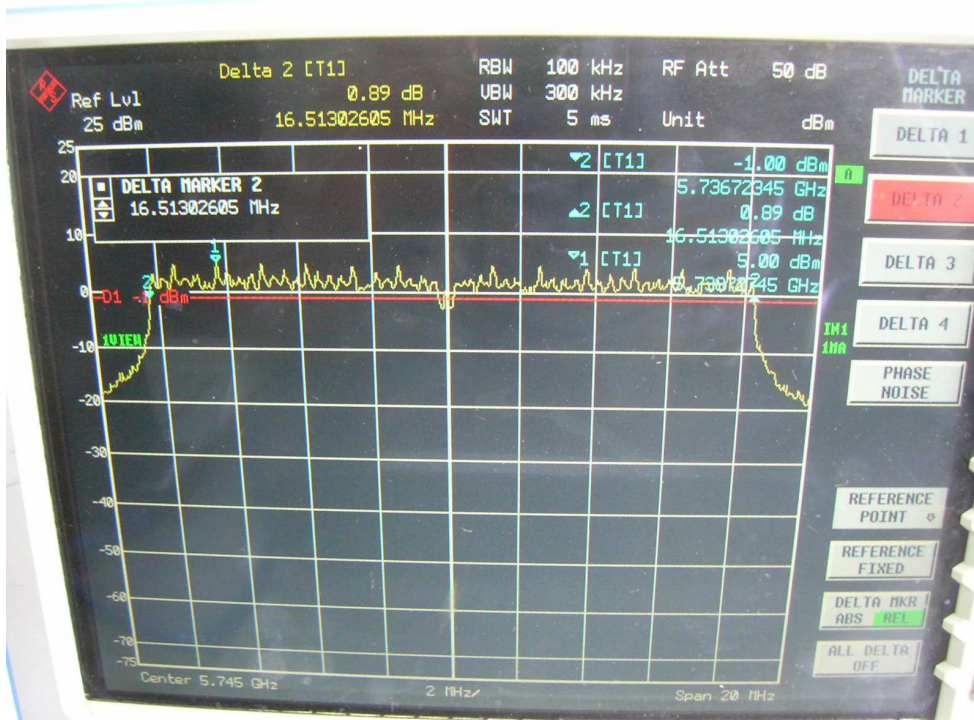

Channel M

Channel H

FCC ID: Q9DMSR1200
IC: 4675A-MSR1200

802.11n, 5.8GHz band, HT20, card 1, Chain0 + Chain1

Chain0, 26dB Bandwidth

Chain0, Channel L

Chain0, Channel M

Chain0, Channel H

Chain1, Channel L

Chain1, Channel H

802.11n, 5.8GHz band, HT40, GI=1, card 1, Chain0

26dB Bandwidth

Channel L

FCC ID: Q9DMSR1200
IC: 4675A-MSR1200

Channel H

FCC ID: Q9DMSR1200
IC: 4675A-MSR1200

802.11n, 5.8GHz band, HT40, GI=1, card 1, Chain0 + Chain1

Chain0, 26dB Bandwidth

Chain0, Channel L

FCC ID: Q9DMSR1200
IC: 4675A-MSR1200

Chain0, Channel H

Chain1, 26dB Bandwidth

Chain1, Channel L

Chain1, Channel H

FCC ID: Q9DMSR1200
IC: 4675A-MSR1200

3. Minimum 6dB bandwidth

802.11a, card 1, Chain 0

Channel L

Channel M

Channel H

802.11b, card 1, Chain 0

Channel L