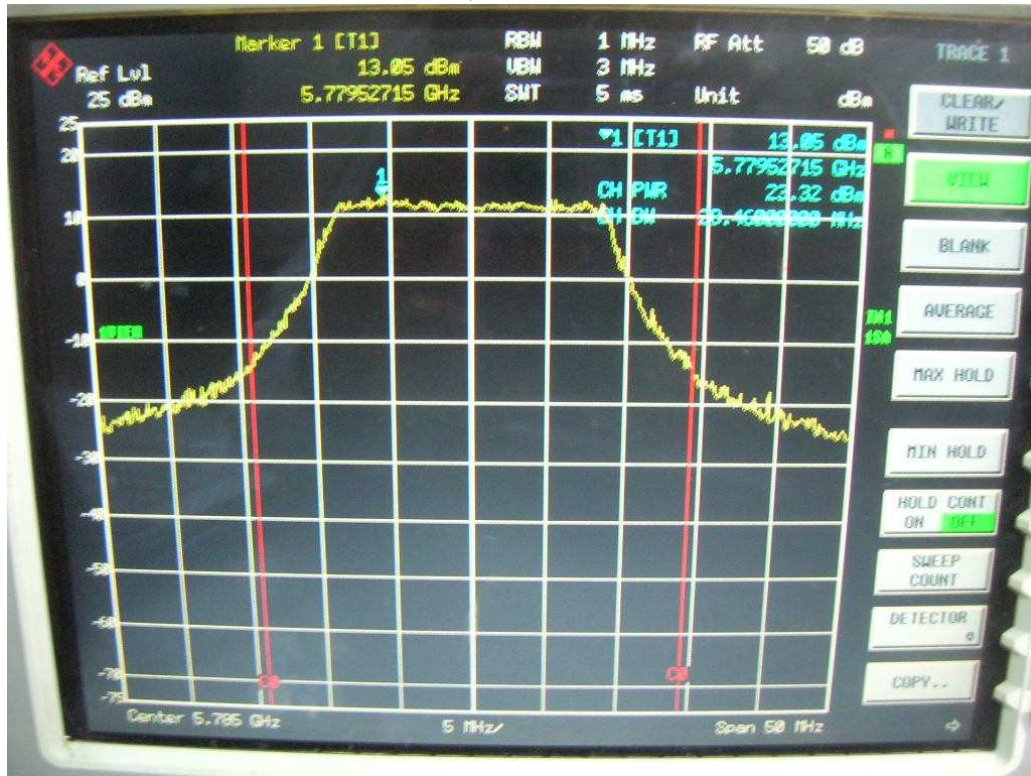

Channel M

Channel H

FCC ID: Q9DMSR1200
IC: 4675A-MSR1200

802.11n, 5.8GHz band, HT20, card 1, Chain0 + Chain1

Chain0, 26dB Bandwidth

Chain0, Channel L

Chain0, Channel M

Chain0, Channel H

Chain1, 26dB Bandwidth

Chain1, Channel L

Chain1, Channel M

Chain1, Channel H

FCC ID: Q9DMSR1200
IC: 4675A-MSR1200

802.11n, 5.8GHz band, HT40, GI=0, card 1, Chain0

26dB Bandwidth

Channel L

Channel H

FCC ID: Q9DMSR1200
IC: 4675A-MSR1200

802.11n, 5.8GHz band, HT40, GI=0, card 1, Chain0 + Chain1

Chain0, 26dB Bandwidth

Chain0, Channel L

Chain0, Channel H

Chain1, 26dB Bandwidth

FCC ID: Q9DMSR1200
IC: 4675A-MSR1200