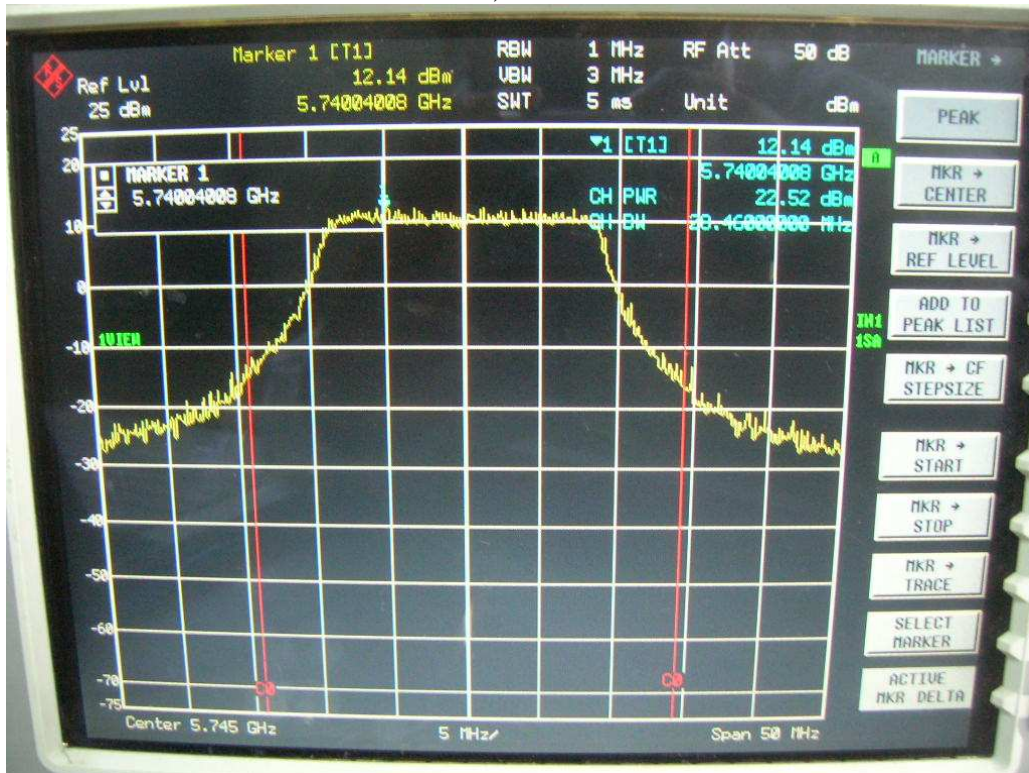

Channel M

Channel H

FCC ID: Q9DMSR1200
IC: 4675A-MSR1200

802.11n, 5.8GHz band, HT20, card 1, Chain0 + Chain1

Chain0, 26dB Bandwidth

Chain0, Channel L

Chain0, Channel M

Chain0, Channel H

Chain1, 26dB Bandwidth

Chain1, Channel L

Chain1, Channel M

Chain1, Channel H

FCC ID: Q9DMSR1200
IC: 4675A-MSR1200

802.11n, 5.8GHz band, HT40, GI=0, card 1, Chain0

26dB Bandwidth

Channel L

Channel H

FCC ID: Q9DMSR1200
IC: 4675A-MSR1200

802.11n, 5.8GHz band, HT40, GI=0, card 1, Chain0 + Chain1

Chain0, 26dB Bandwidth

Chain0, Channel L

Chain0, Channel H

Chain1, 26dB Bandwidth

FCC ID: Q9DMSR1200
IC: 4675A-MSR1200