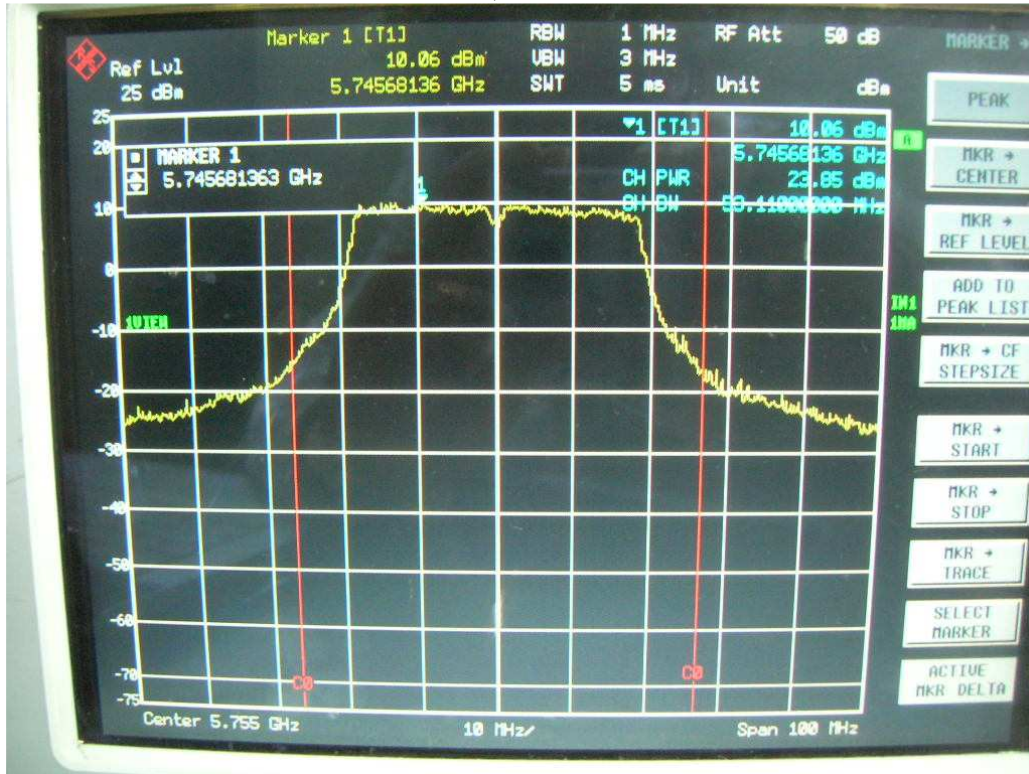

Channel M

Channel H

FCC ID: Q9DMSR1200
IC: 4675A-MSR1200

802.11n, 5.8GHz band, HT20, card 1, Chain0 + Chain1

Chain0, 26dB Bandwidth

Chain0, Channel L

Chain0, Channel M

Chain0, Channel H

Chain1, 26dB Bandwidth

Chain1, Channel L

Chain1, Channel M

Chain1, Channel H

FCC ID: Q9DMSR1200
IC: 4675A-MSR1200

802.11n, 5.8GHz band, HT40, GI=0, card 1, Chain0

26dB Bandwidth

Channel L

Channel H

FCC ID: Q9DMSR1200
IC: 4675A-MSR1200

802.11n, 5.8GHz band, HT40, GI=0, card 1, Chain0 + Chain1

Chain0, 26dB Bandwidth

Chain0, Channel L

Chain0, Channel H

Chain1, 26dB Bandwidth

FCC ID: Q9DMSR1200
IC: 4675A-MSR1200

Chain1, Channel L

Chain1, Channel H

802.11n, 5.8GHz band, HT40, GI=1, card 1, Chain0

26dB Bandwidth

Channel L

FCC ID: Q9DMSR1200
IC: 4675A-MSR1200

Channel H

FCC ID: Q9DMSR1200
IC: 4675A-MSR1200