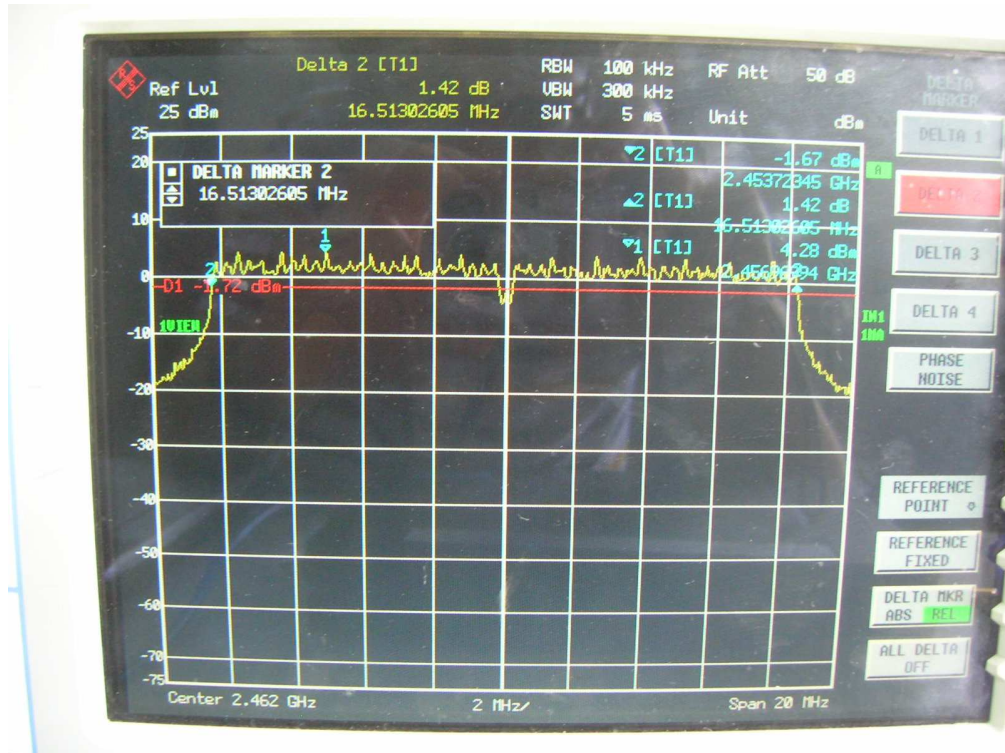

FCC ID: Q9DMSR1200
IC: 4675A-MSR1200

3. Minimum 6dB bandwidth

802.11a, card 1, Chain 0

Channel L

Channel M

Channel H

802.11b, card 1, Chain 0

Channel L

Channel M

Channel H

FCC ID: Q9DMSR1200
IC: 4675A-MSR1200

802.11g, card 1, Chain 0

Channel L

Channel M

Channel H

802.11n, 2.4GHz band, HT20, card 1, Chain0

Channel L