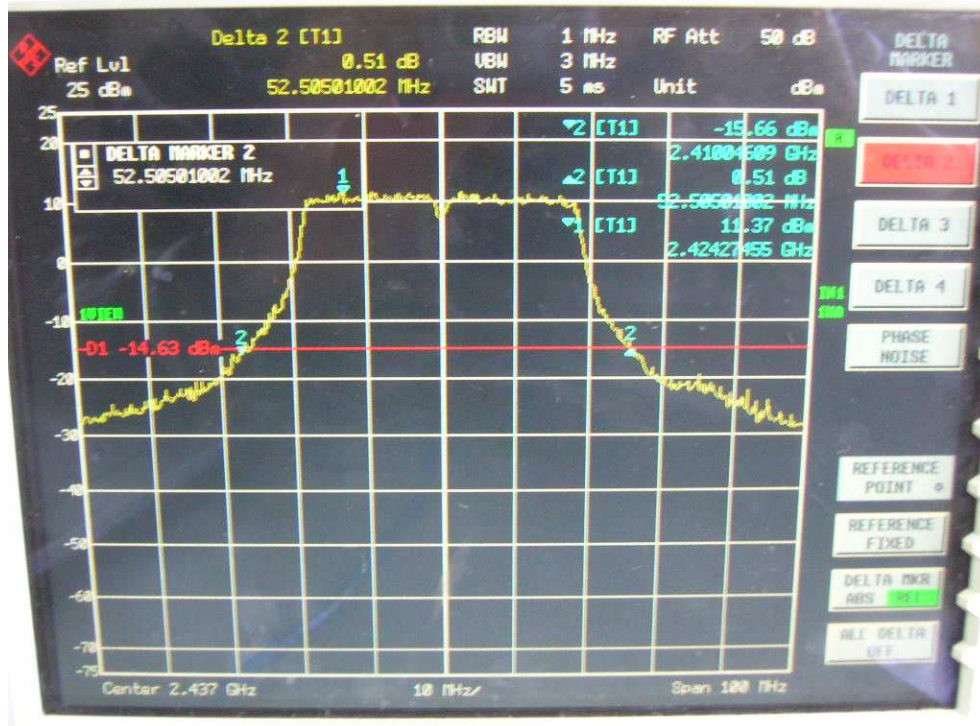

26dB Bandwidth

Channel L

Channel M

Channel H

FCC ID: Q9DMSR1200  
IC: 4675A-MSR1200

802.11n, 2.4GHz band, HT40, GI=0, card 1, Chain0 + Chain1

Chain0, 26dB Bandwidth

Chain0, Channel L

802.11n, 2.4GHz band, HT40, GI=1, card 1, Chain0

26dB Bandwidth

Channel L

**Channel M**

**Channel H**

FCC ID: Q9DMSR1200  
IC: 4675A-MSR1200

802.11n, 2.4GHz band, HT40, GI=1, card 1, Chain0 + Chain1

Chain0, 26dB Bandwidth

Chain0, Channel L

FCC ID: Q9DMSR1200  
IC: 4675A-MSR1200

Chain0, Channel M

Chain0, Channel H

Chain1, 26dB Bandwidth

Chain1, Channel L

FCC ID: Q9DMSR1200  
IC: 4675A-MSR1200

Chain1, Channel M