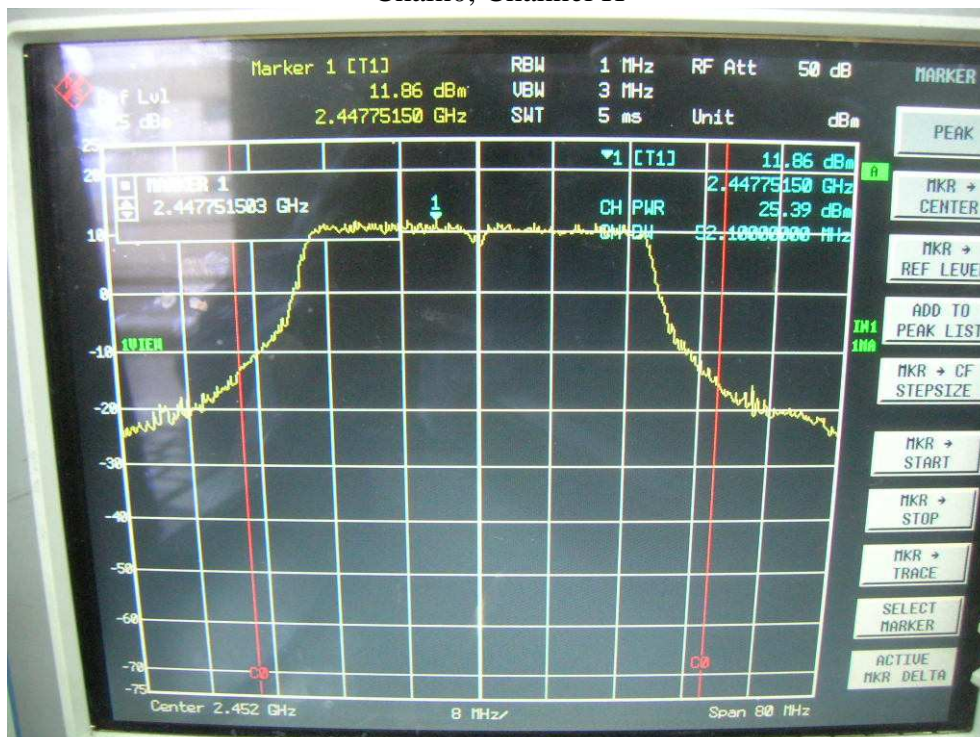

Channel M

Channel H

Channel M

Channel H

FCC ID: Q9DMSR1200  
IC: 4675A-MSR1200

802.11n, 2.4GHz band, HT20, card 1, Chain0 + Chain1

Chain 0, 26dB Bandwidth

Chain 0, Channel L

Chain 0, Channel M

Chain 0, Channel H

Chain 1, 26dB Bandwidth

Chain 1, Channel L

Chain 1, Channel M

Chain 1, Channel H

FCC ID: Q9DMSR1200  
IC: 4675A-MSR1200

802.11n, 2.4GHz band, HT40, GI=0, card 1, Chain0

26dB Bandwidth

Channel L

Channel M

Channel H

FCC ID: Q9DMSR1200  
IC: 4675A-MSR1200

802.11n, 2.4GHz band, HT40, GI=0, card 1, Chain0 + Chain1

Chain0, 26dB Bandwidth

Chain0, Channel L

Chain0, Channel M

Chain0, Channel H

Chain1, 26dB Bandwidth

Chain1, Channel L

FCC ID: Q9DMSR1200  
IC: 4675A-MSR1200

Chain1, Channel M

Chain1, Channel H

FCC ID: Q9DMSR1200  
IC: 4675A-MSR1200