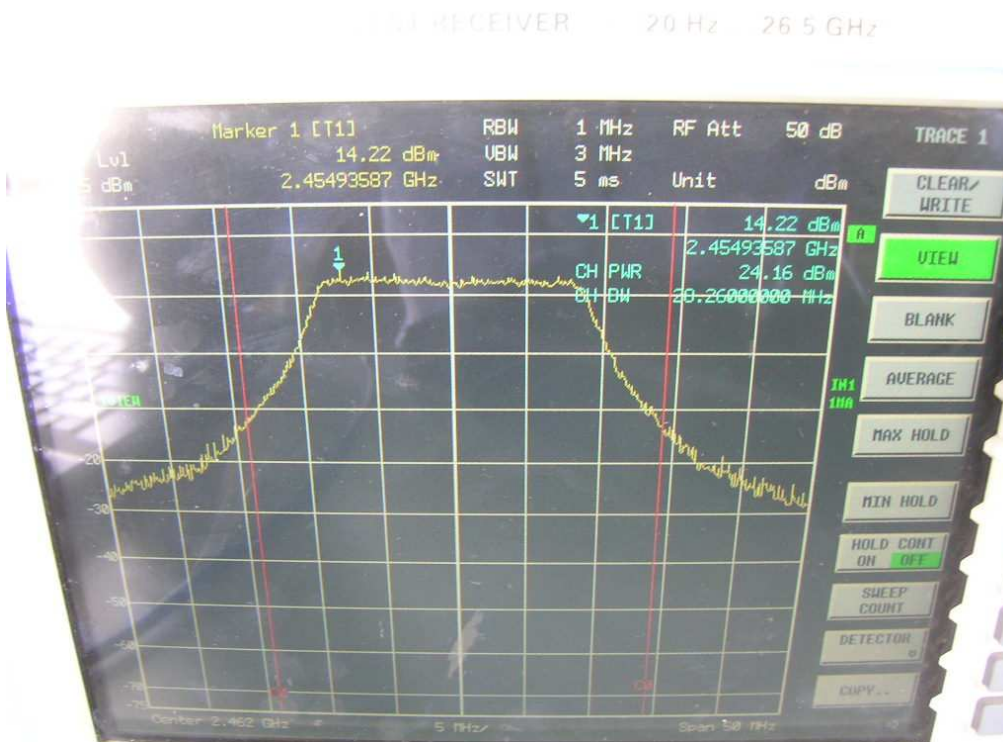

Channel M

Channel H

Channel M

Channel H

FCC ID: Q9DMSR1200  
IC: 4675A-MSR1200

802.11n, 2.4GHz band, HT20, card 1, Chain0 + Chain1

Chain 0, 26dB Bandwidth

Chain 0, Channel L

Chain 0, Channel M

Chain 0, Channel H

Chain 1, 26dB Bandwidth

Chain 1, Channel L

Chain 1, Channel M

Chain 1, Channel H

FCC ID: Q9DMSR1200  
IC: 4675A-MSR1200

802.11n, 2.4GHz band, HT40, GI=0, card 1, Chain0

26dB Bandwidth

Channel L

Channel M

Channel H

FCC ID: Q9DMSR1200  
IC: 4675A-MSR1200

802.11n, 2.4GHz band, HT40, GI=0, card 1, Chain0 + Chain1

Chain0, 26dB Bandwidth

Chain0, Channel L