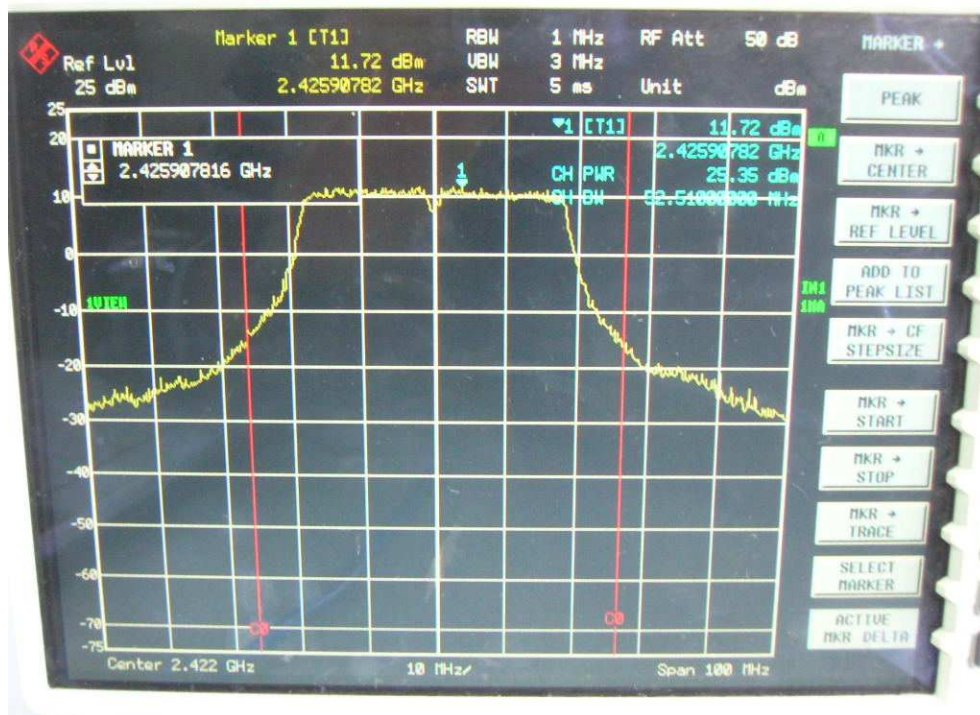

802.11n, 2.4GHz band, HT40, GI=1, card 1, Chain0

26dB Bandwidth

Channel L

**Channel M**

**Channel H**

FCC ID: Q9DMSR1200  
IC: 4675A-MSR1200

802.11n, 2.4GHz band, HT40, GI=1, card 1, Chain0 + Chain1

Chain0, 26dB Bandwidth

Chain0, Channel L

FCC ID: Q9DMSR1200  
IC: 4675A-MSR1200

Chain0, Channel M

Chain0, Channel H

Chain1, 26dB Bandwidth

Chain1, Channel L

FCC ID: Q9DMSR1200  
IC: 4675A-MSR1200

Chain1, Channel M