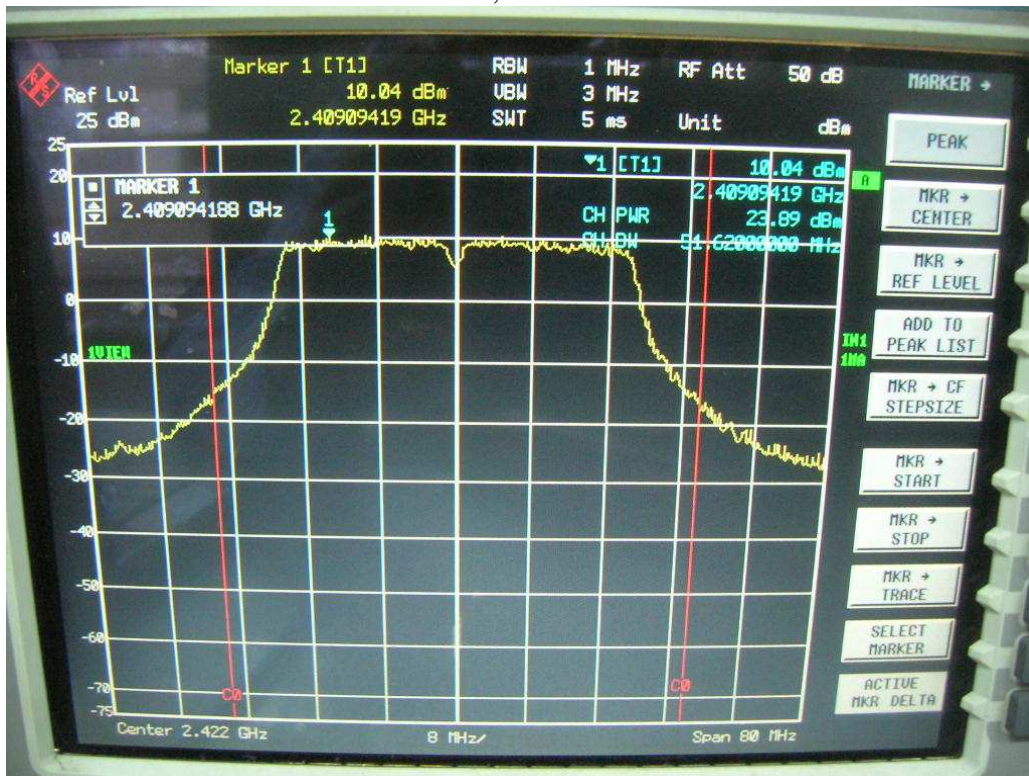

26dB Bandwidth

Channel L

Channel M

Channel H

FCC ID: Q9DMSR1200  
IC: 4675A-MSR1200

802.11n, 2.4GHz band, HT40, GI=0, card 1, Chain0 + Chain1

Chain0, 26dB Bandwidth

Chain0, Channel L

Chain0, Channel M

Chain0, Channel H

Chain1, 26dB Bandwidth

Chain1, Channel L

FCC ID: Q9DMSR1200  
IC: 4675A-MSR1200

Chain1, Channel M

Chain1, Channel H

FCC ID: Q9DMSR1200  
IC: 4675A-MSR1200

802.11n, 2.4GHz band, HT40, GI=1, card 1, Chain0

26dB Bandwidth

Channel L

**Channel M**

**Channel H**

FCC ID: Q9DMSR1200  
IC: 4675A-MSR1200

802.11n, 2.4GHz band, HT40, GI=1, card 1, Chain0 + Chain1

Chain0, 26dB Bandwidth