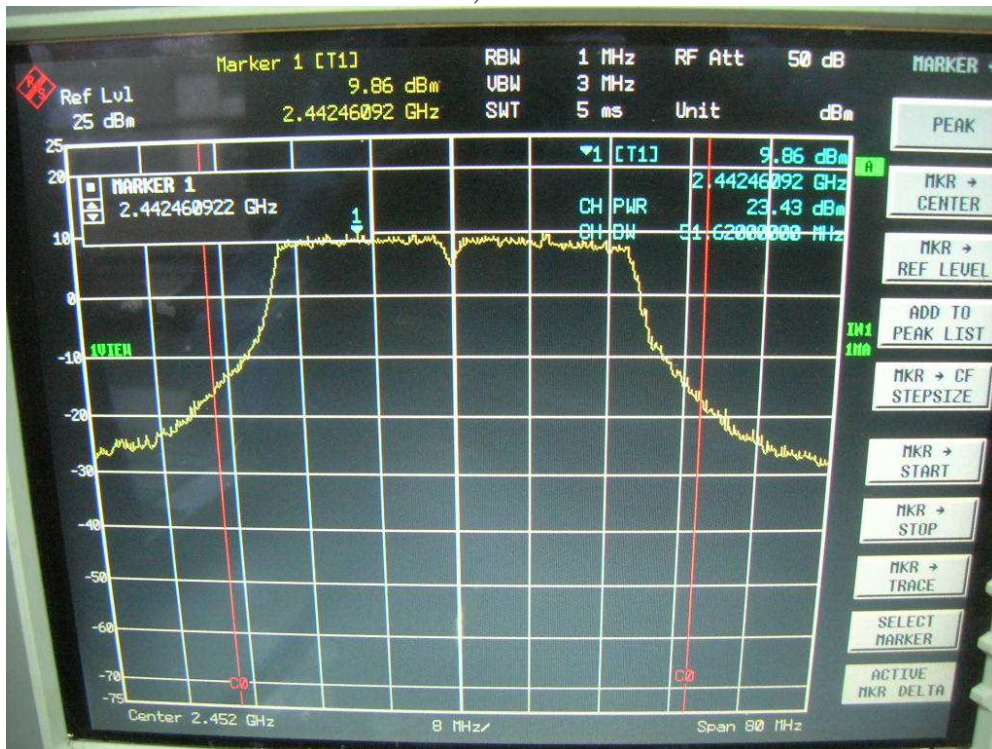

26dB Bandwidth

Channel L

Channel M

Channel H

FCC ID: Q9DMSR1200  
IC: 4675A-MSR1200

802.11n, 2.4GHz band, HT40, GI=0, card 1, Chain0 + Chain1

Chain0, 26dB Bandwidth

Chain0, Channel L

Chain0, Channel M

Chain0, Channel H

Chain1, 26dB Bandwidth

Chain1, Channel L

FCC ID: Q9DMSR1200  
IC: 4675A-MSR1200

Chain1, Channel M

Chain1, Channel H

FCC ID: Q9DMSR1200  
IC: 4675A-MSR1200

802.11n, 2.4GHz band, HT40, GI=1, card 1, Chain0

26dB Bandwidth

Channel L

**Channel M**

**Channel H**

FCC ID: Q9DMSR1200  
IC: 4675A-MSR1200

802.11n, 2.4GHz band, HT40, GI=1, card 1, Chain0 + Chain1

Chain0, 26dB Bandwidth