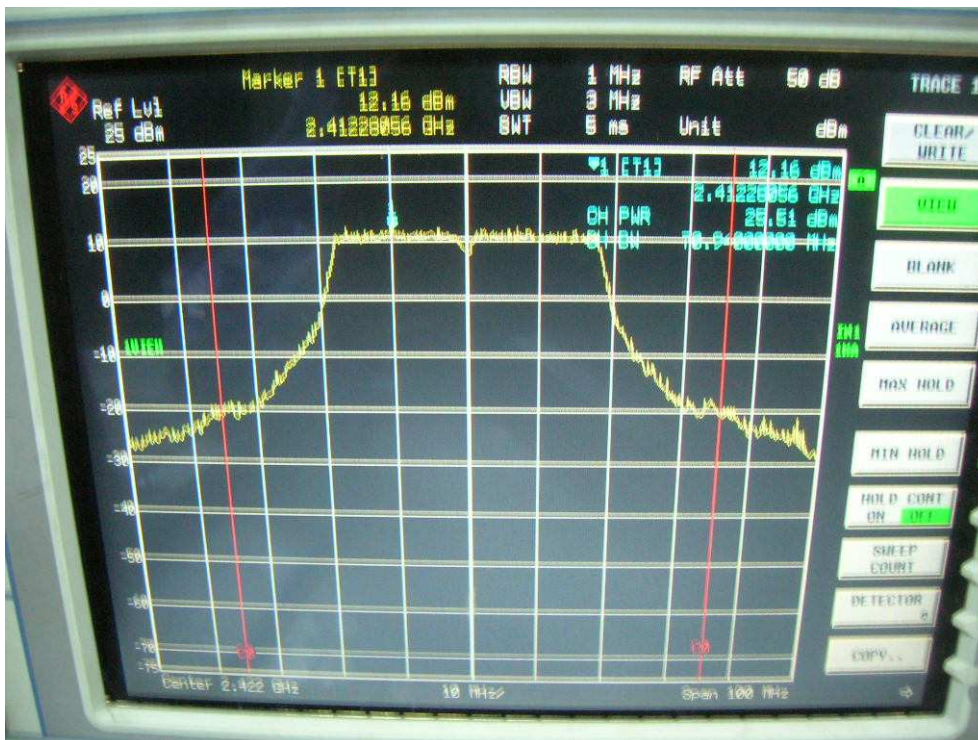

Channel M

Channel H

Channel M

Channel H

FCC ID: Q9DMSR1200  
IC: 4675A-MSR1200

802.11n, 2.4GHz band, HT20, card 1, Chain0 + Chain1

Chain 0, 26dB Bandwidth

Chain 0, Channel L

Chain 0, Channel M

Chain 0, Channel H

Chain 1, 26dB Bandwidth

Chain 1, Channel L

Chain 1, Channel M

Chain 1, Channel H

FCC ID: Q9DMSR1200  
IC: 4675A-MSR1200

802.11n, 2.4GHz band, HT40, GI=0, card 1, Chain0

26dB Bandwidth

Channel L

Channel M

Channel H

FCC ID: Q9DMSR1200  
IC: 4675A-MSR1200

802.11n, 2.4GHz band, HT40, GI=0, card 1, Chain0 + Chain1

Chain0, 26dB Bandwidth

Chain0, Channel L