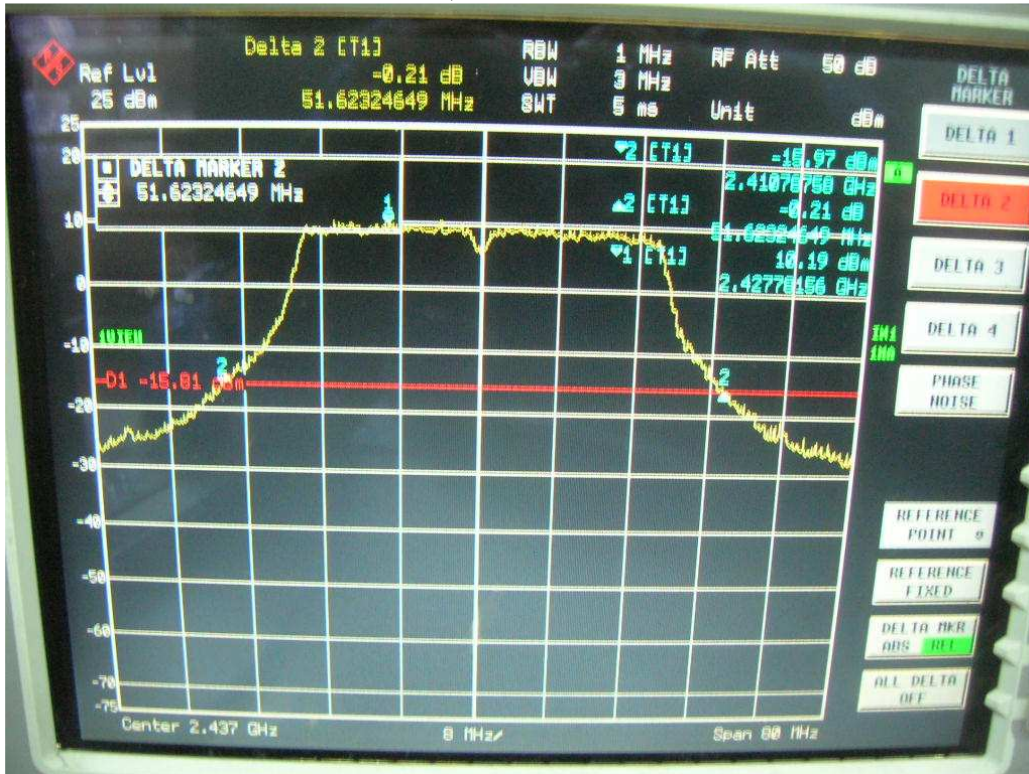

Channel M

Channel H

Channel M

Channel H

FCC ID: Q9DMSR1200  
IC: 4675A-MSR1200

802.11n, 2.4GHz band, HT20, card 1, Chain0 + Chain1

Chain 0, 26dB Bandwidth

Chain 0, Channel L

Chain 0, Channel M

Chain 0, Channel H

Chain 1, 26dB Bandwidth

Chain 1, Channel L

Chain 1, Channel M

Chain 1, Channel H

FCC ID: Q9DMSR1200  
IC: 4675A-MSR1200

802.11n, 2.4GHz band, HT40, GI=0, card 1, Chain0

26dB Bandwidth

Channel L

Channel M

Channel H

FCC ID: Q9DMSR1200  
IC: 4675A-MSR1200

802.11n, 2.4GHz band, HT40, GI=0, card 1, Chain0 + Chain1

Chain0, 26dB Bandwidth

Chain0, Channel L

Chain0, Channel M

Chain0, Channel H

Chain1, 26dB Bandwidth

Chain1, Channel L

FCC ID: Q9DMSR1200  
IC: 4675A-MSR1200

Chain1, Channel M

Chain1, Channel H

FCC ID: Q9DMSR1200  
IC: 4675A-MSR1200