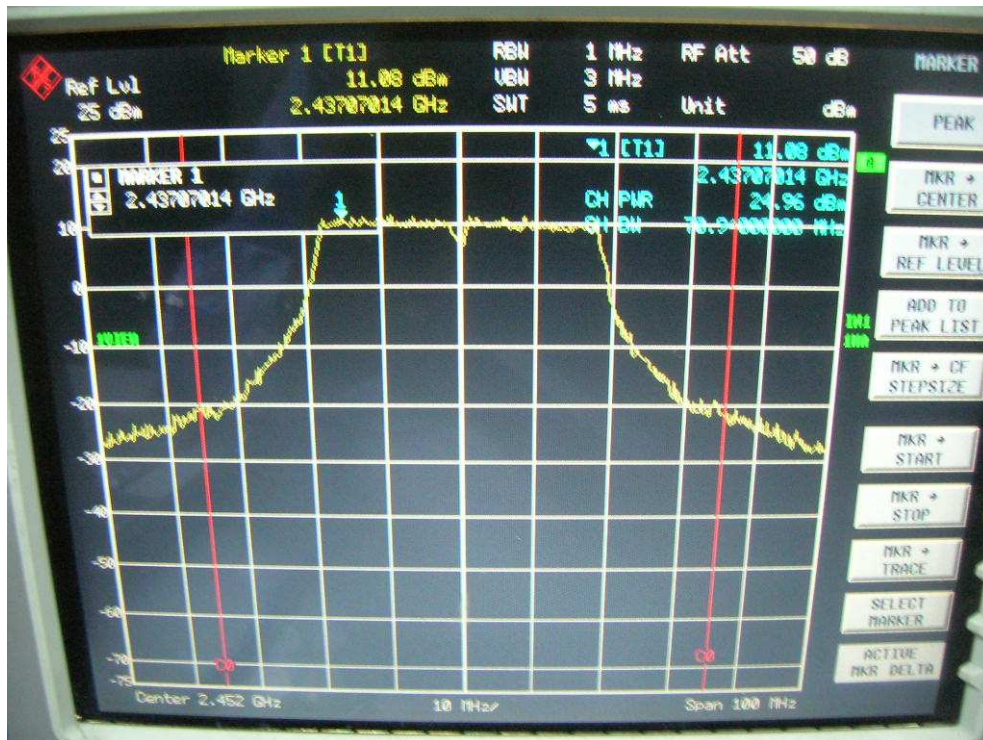

Channel M

Channel H

Channel M

Channel H

FCC ID: Q9DMSR1200  
IC: 4675A-MSR1200

802.11n, 2.4GHz band, HT20, card 1, Chain0 + Chain1

Chain 0, 26dB Bandwidth

Chain 0, Channel L

Chain 0, Channel M

Chain 0, Channel H

Chain 1, 26dB Bandwidth

Chain 1, Channel L

Chain 1, Channel M

Chain 1, Channel H

FCC ID: Q9DMSR1200  
IC: 4675A-MSR1200

802.11n, 2.4GHz band, HT40, GI=0, card 1, Chain0

26dB Bandwidth

Channel L

Channel M

Channel H

FCC ID: Q9DMSR1200  
IC: 4675A-MSR1200

802.11n, 2.4GHz band, HT40, GI=0, card 1, Chain0 + Chain1

Chain0, 26dB Bandwidth

Chain0, Channel L

Chain0, Channel M

Chain0, Channel H

Chain1, 26dB Bandwidth

Chain1, Channel L

FCC ID: Q9DMSR1200  
IC: 4675A-MSR1200

Chain1, Channel M

Chain1, Channel H

FCC ID: Q9DMSR1200  
IC: 4675A-MSR1200