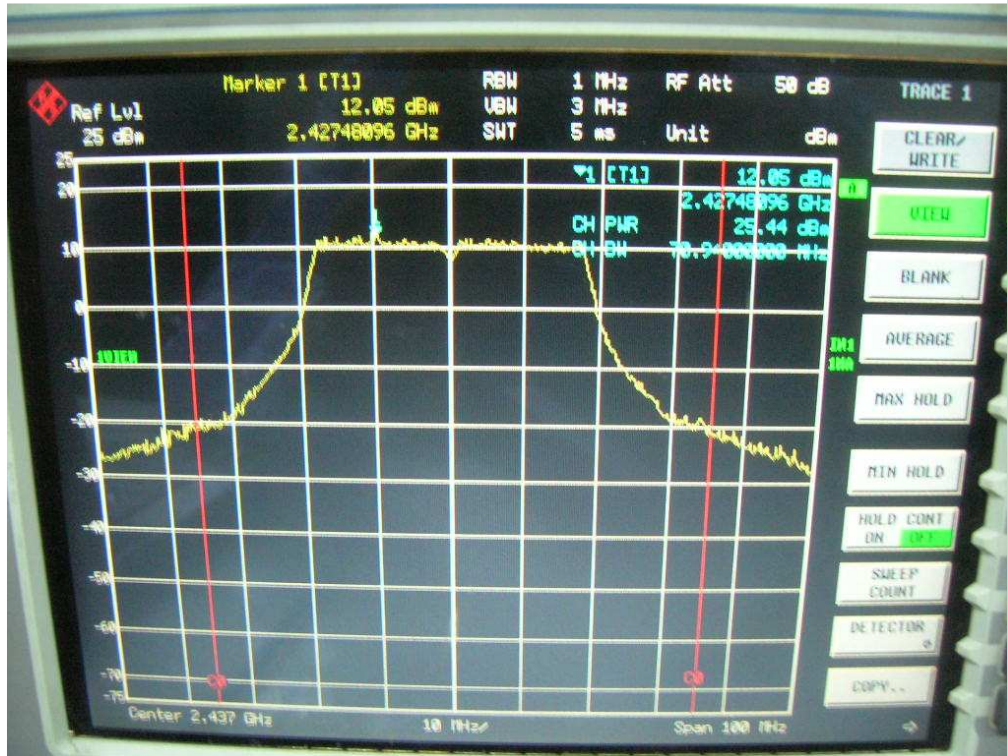

Channel M

Channel H

Channel M

Channel H

FCC ID: Q9DMSR1200  
IC: 4675A-MSR1200

802.11n, 2.4GHz band, HT20, card 1, Chain0 + Chain1

Chain 0, 26dB Bandwidth

Chain 0, Channel L

Chain 0, Channel M

Chain 0, Channel H

Chain 1, 26dB Bandwidth

Chain 1, Channel L

Chain 1, Channel M

Chain 1, Channel H

FCC ID: Q9DMSR1200  
IC: 4675A-MSR1200

802.11n, 2.4GHz band, HT40, GI=0, card 1, Chain0

26dB Bandwidth

Channel L

Channel M

Channel H

FCC ID: Q9DMSR1200  
IC: 4675A-MSR1200

802.11n, 2.4GHz band, HT40, GI=0, card 1, Chain0 + Chain1

Chain0, 26dB Bandwidth

Chain0, Channel L

Chain0, Channel M

Chain0, Channel H

Chain1, 26dB Bandwidth

Chain1, Channel L

FCC ID: Q9DMSR1200  
IC: 4675A-MSR1200

Chain1, Channel M

Chain1, Channel H

FCC ID: Q9DMSR1200  
IC: 4675A-MSR1200