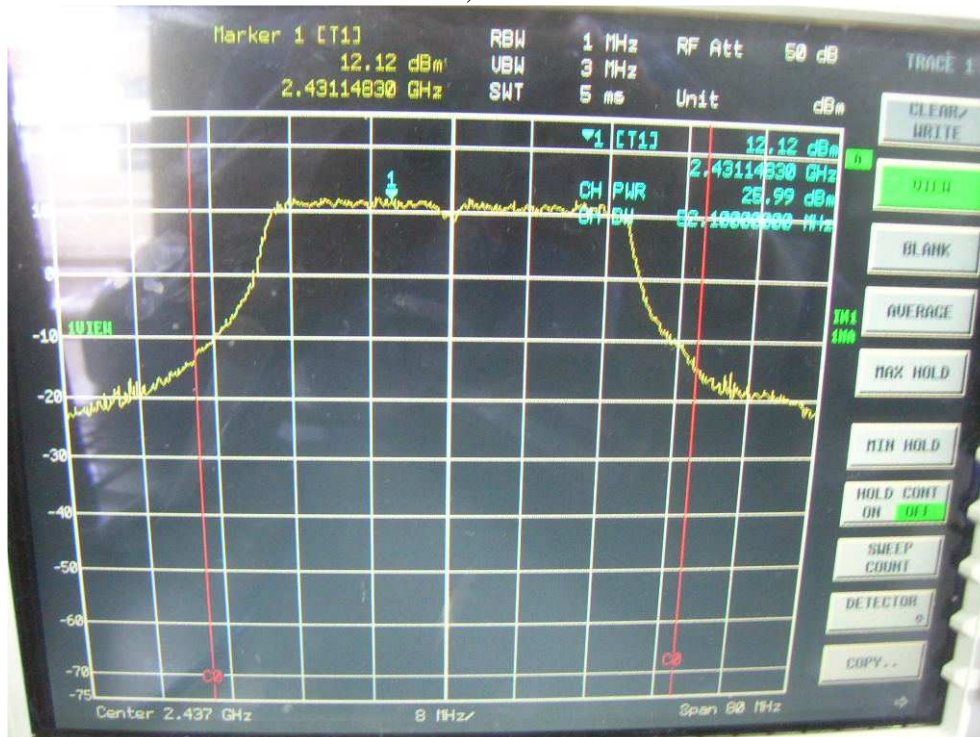

Channel M

Channel H

Channel M

Channel H

FCC ID: Q9DMSR1200  
IC: 4675A-MSR1200

802.11n, 2.4GHz band, HT20, card 1, Chain0 + Chain1

Chain 0, 26dB Bandwidth

Chain 0, Channel L

Chain 0, Channel M

Chain 0, Channel H

Chain 1, 26dB Bandwidth

Chain 1, Channel L

Chain 1, Channel M

Chain 1, Channel H

FCC ID: Q9DMSR1200  
IC: 4675A-MSR1200

802.11n, 2.4GHz band, HT40, GI=0, card 1, Chain0

26dB Bandwidth

Channel L

Channel M

Channel H

FCC ID: Q9DMSR1200  
IC: 4675A-MSR1200

802.11n, 2.4GHz band, HT40, GI=0, card 1, Chain0 + Chain1

Chain0, 26dB Bandwidth

Chain0, Channel L

Chain0, Channel M

Chain0, Channel H

Chain1, 26dB Bandwidth

Chain1, Channel L

FCC ID: Q9DMSR1200  
IC: 4675A-MSR1200

Chain1, Channel M

Chain1, Channel H

FCC ID: Q9DMSR1200  
IC: 4675A-MSR1200