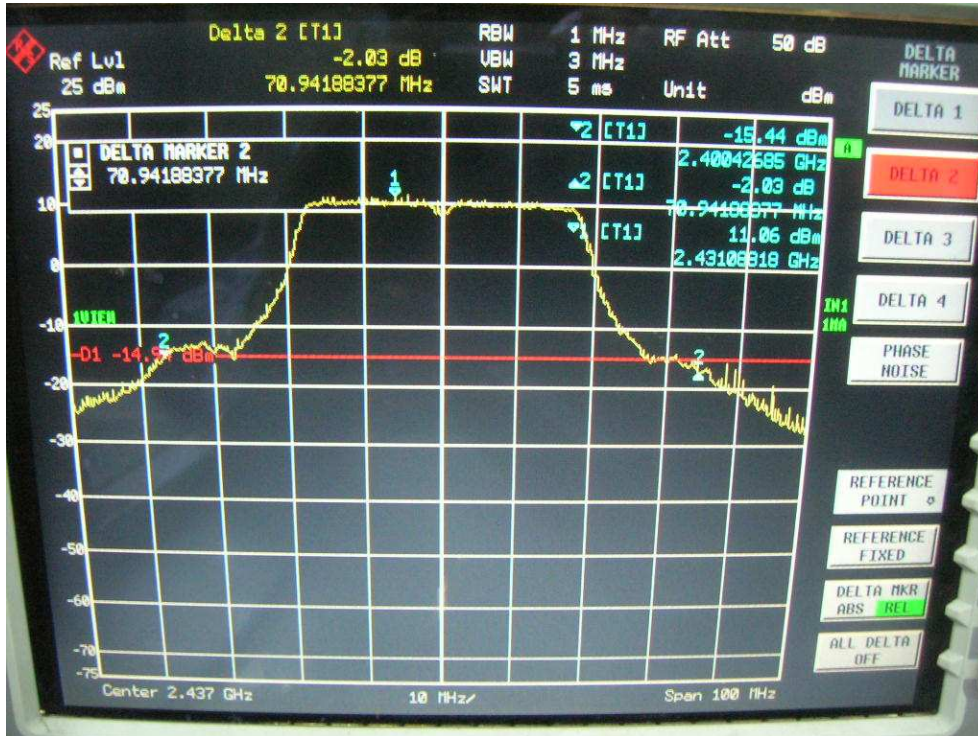

Channel M

Channel H

Channel M

Channel H

FCC ID: Q9DMSR1200  
IC: 4675A-MSR1200

802.11n, 2.4GHz band, HT20, card 1, Chain0 + Chain1

Chain 0, 26dB Bandwidth

Chain 0, Channel L

Chain 0, Channel M

Chain 0, Channel H

Chain 1, 26dB Bandwidth

Chain 1, Channel L

Chain 1, Channel M

Chain 1, Channel H

FCC ID: Q9DMSR1200  
IC: 4675A-MSR1200

802.11n, 2.4GHz band, HT40, GI=0, card 1, Chain0

26dB Bandwidth

Channel L

Channel M

Channel H

FCC ID: Q9DMSR1200  
IC: 4675A-MSR1200

802.11n, 2.4GHz band, HT40, GI=0, card 1, Chain0 + Chain1

Chain0, 26dB Bandwidth

Chain0, Channel L

Chain0, Channel M

Chain0, Channel H

Chain1, 26dB Bandwidth

Chain1, Channel L

FCC ID: Q9DMSR1200  
IC: 4675A-MSR1200

Chain1, Channel M

Chain1, Channel H

FCC ID: Q9DMSR1200  
IC: 4675A-MSR1200