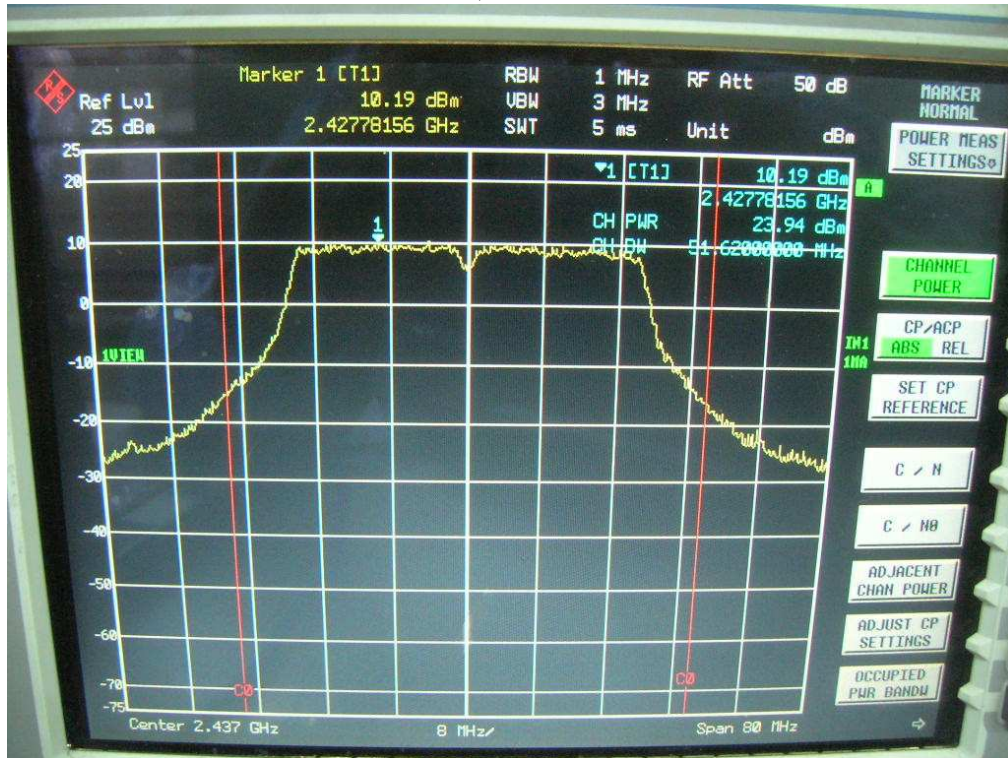

26dB Bandwidth

Channel L

Channel M

Channel H

FCC ID: Q9DMSR1200  
IC: 4675A-MSR1200

802.11n, 2.4GHz band, HT40, GI=0, card 1, Chain0 + Chain1

Chain0, 26dB Bandwidth

Chain0, Channel L

Chain0, Channel M

Chain0, Channel H

Chain1, 26dB Bandwidth

Chain1, Channel L

FCC ID: Q9DMSR1200  
IC: 4675A-MSR1200

Chain1, Channel M

Chain1, Channel H

FCC ID: Q9DMSR1200  
IC: 4675A-MSR1200

802.11n, 2.4GHz band, HT40, GI=1, card 1, Chain0

26dB Bandwidth

Channel L

**Channel M**

**Channel H**

FCC ID: Q9DMSR1200  
IC: 4675A-MSR1200

802.11n, 2.4GHz band, HT40, GI=1, card 1, Chain0 + Chain1

Chain0, 26dB Bandwidth