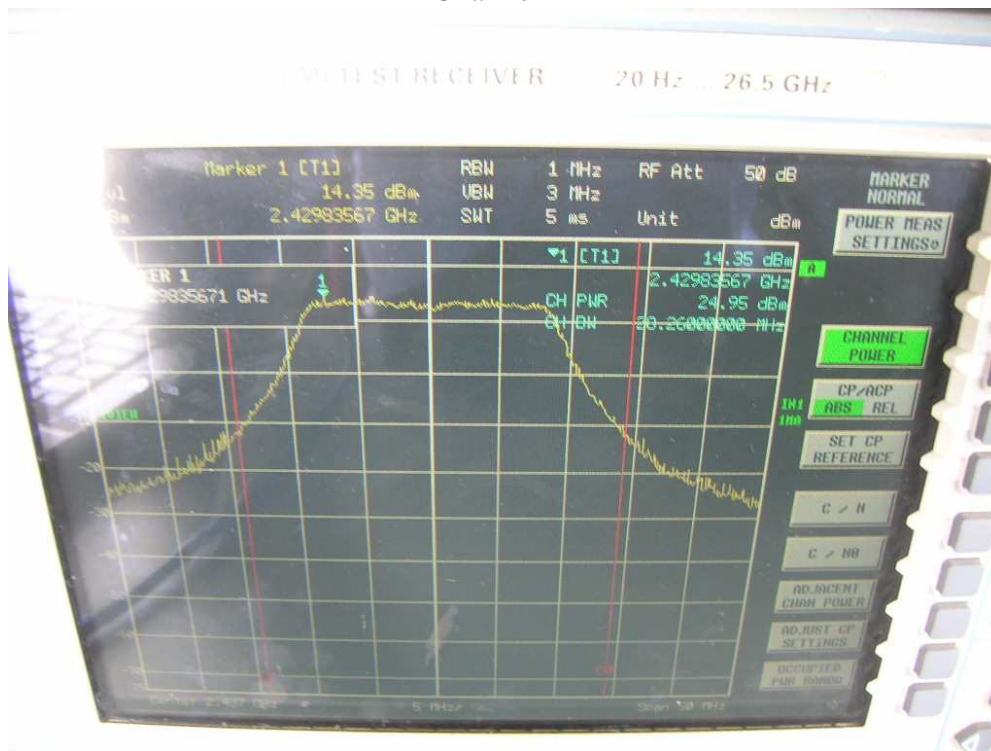

Channel M

Channel H

Channel M

Channel H

FCC ID: Q9DMSR1200  
IC: 4675A-MSR1200

802.11n, 2.4GHz band, HT20, card 1, Chain0 + Chain1

Chain 0, 26dB Bandwidth

Chain 0, Channel L

Chain 0, Channel M

Chain 0, Channel H

Chain 1, 26dB Bandwidth

Chain 1, Channel L

Chain 1, Channel M

Chain 1, Channel H

FCC ID: Q9DMSR1200  
IC: 4675A-MSR1200

802.11n, 2.4GHz band, HT40, GI=0, card 1, Chain0

26dB Bandwidth

Channel L

Channel M

Channel H

FCC ID: Q9DMSR1200  
IC: 4675A-MSR1200

802.11n, 2.4GHz band, HT40, GI=0, card 1, Chain0 + Chain1

Chain0, 26dB Bandwidth

Chain0, Channel L