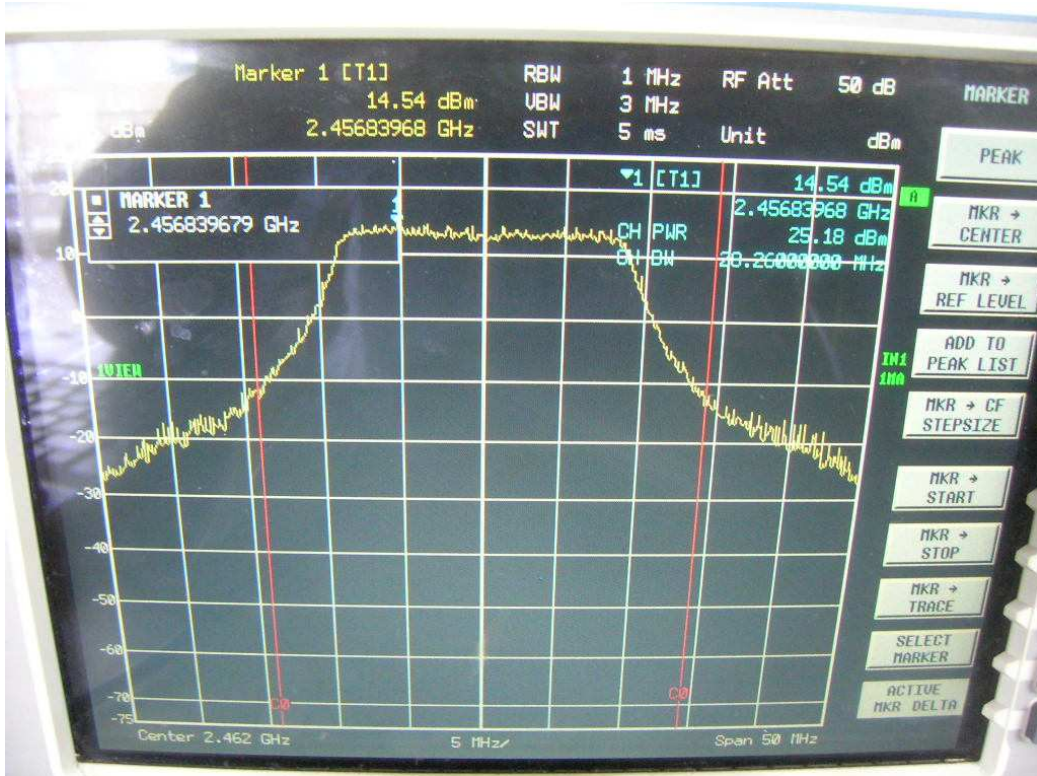

Channel M

Channel H

Channel M

Channel H

FCC ID: Q9DMSR1200  
IC: 4675A-MSR1200

802.11n, 2.4GHz band, HT20, card 1, Chain0 + Chain1

Chain 0, 26dB Bandwidth

Chain 0, Channel L

Chain 0, Channel M

Chain 0, Channel H

Chain 1, 26dB Bandwidth

Chain 1, Channel L

Chain 1, Channel M

Chain 1, Channel H

FCC ID: Q9DMSR1200  
IC: 4675A-MSR1200

802.11n, 2.4GHz band, HT40, GI=0, card 1, Chain0

26dB Bandwidth

Channel L

Channel M

Channel H

FCC ID: Q9DMSR1200  
IC: 4675A-MSR1200

802.11n, 2.4GHz band, HT40, GI=0, card 1, Chain0 + Chain1

Chain0, 26dB Bandwidth

Chain0, Channel L

Chain0, Channel M

Chain0, Channel H

Chain1, 26dB Bandwidth

Chain1, Channel L

FCC ID: Q9DMSR1200  
IC: 4675A-MSR1200

Chain1, Channel M

Chain1, Channel H

FCC ID: Q9DMSR1200  
IC: 4675A-MSR1200