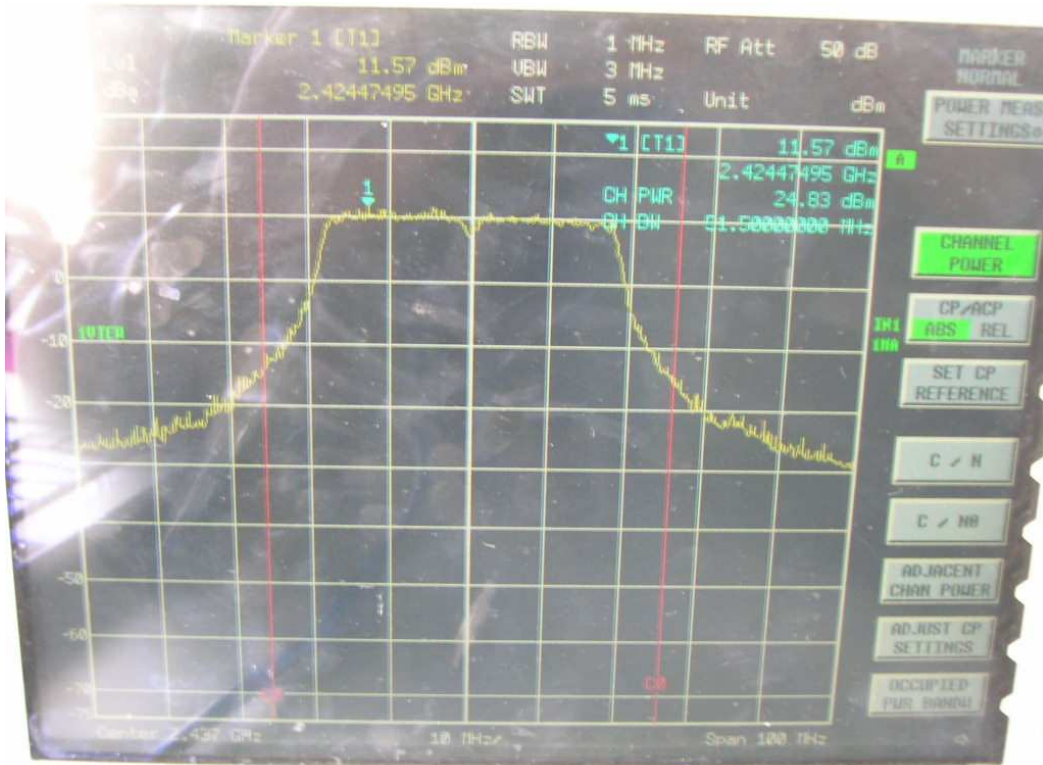

802.11n, 2.4GHz band, HT40, GI=1, card 1, Chain0

26dB Bandwidth

Channel L

**Channel M**

**Channel H**

FCC ID: Q9DMSR1200  
IC: 4675A-MSR1200

802.11n, 2.4GHz band, HT40, GI=1, card 1, Chain0 + Chain1

Chain0, 26dB Bandwidth