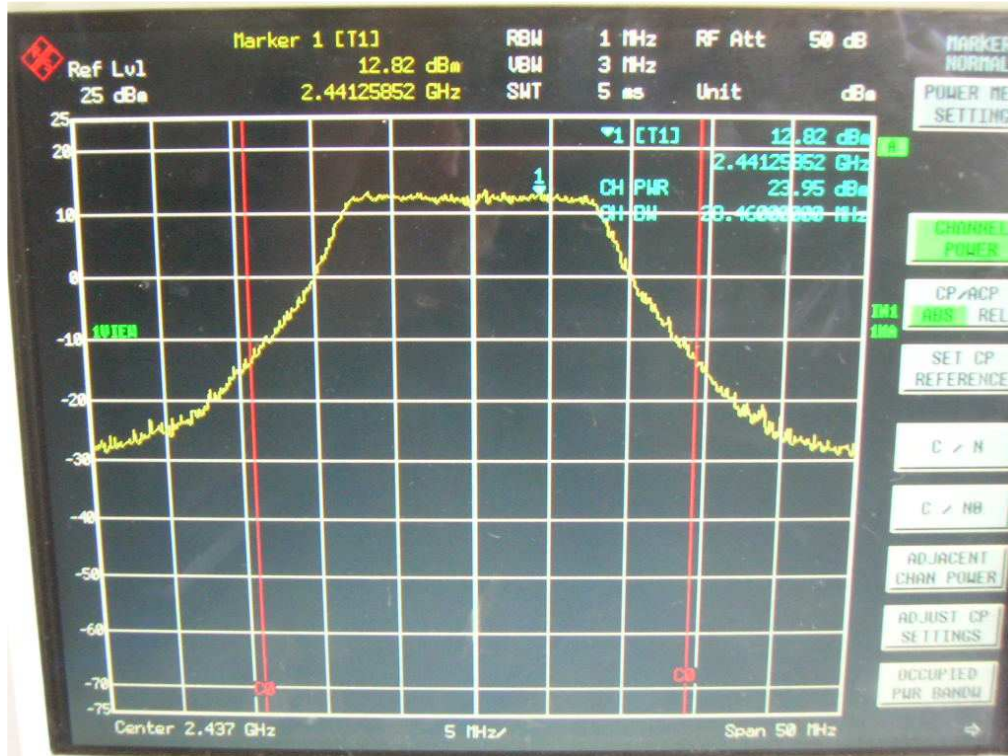

Channel M

Channel H

Channel M

Channel H

FCC ID: Q9DMSR1200  
IC: 4675A-MSR1200

802.11n, 2.4GHz band, HT20, card 1, Chain0 + Chain1

Chain 0, 26dB Bandwidth

Chain 0, Channel L

Chain 0, Channel M

Chain 0, Channel H

Chain 1, 26dB Bandwidth

Chain 1, Channel L

Chain 1, Channel M

Chain 1, Channel H

FCC ID: Q9DMSR1200  
IC: 4675A-MSR1200

802.11n, 2.4GHz band, HT40, GI=0, card 1, Chain0

26dB Bandwidth

Channel L

Channel M

Channel H

FCC ID: Q9DMSR1200  
IC: 4675A-MSR1200

802.11n, 2.4GHz band, HT40, GI=0, card 1, Chain0 + Chain1

Chain0, 26dB Bandwidth

Chain0, Channel L

Chain0, Channel M

Chain0, Channel H

Chain1, 26dB Bandwidth

Chain1, Channel L

FCC ID: Q9DMSR1200  
IC: 4675A-MSR1200

Chain1, Channel M

Chain1, Channel H

FCC ID: Q9DMSR1200  
IC: 4675A-MSR1200