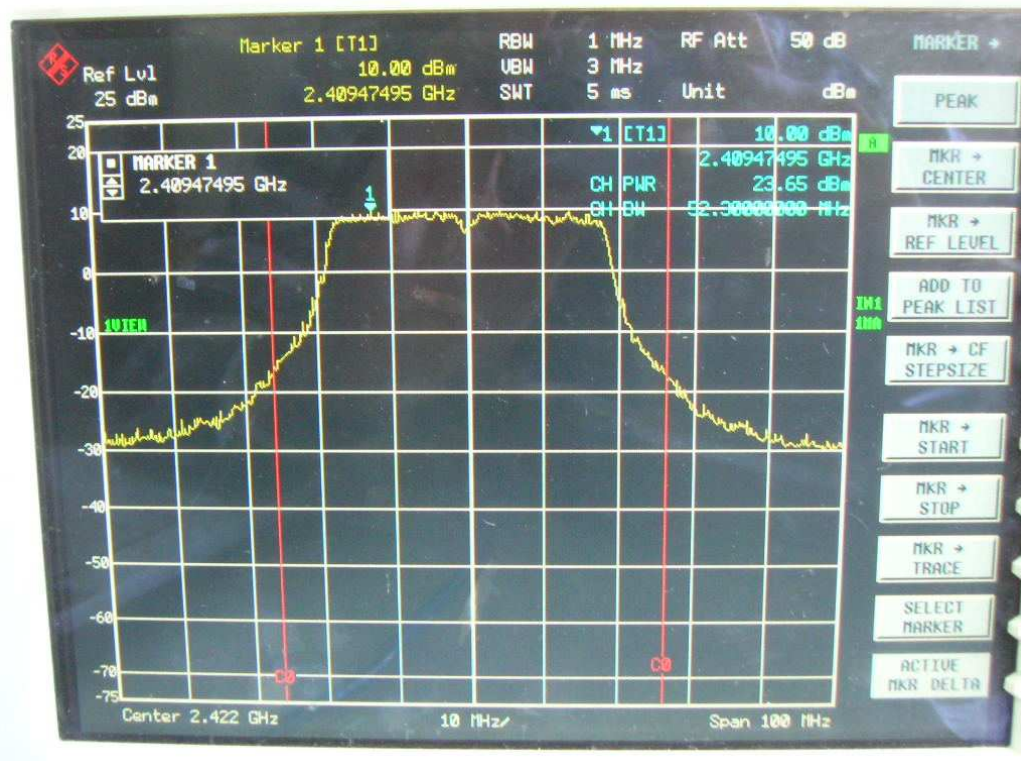

802.11n, 2.4GHz band, HT40, GI=1, card 1, Chain0

26dB Bandwidth

Channel L

**Channel M**

**Channel H**

FCC ID: Q9DMSR1200  
IC: 4675A-MSR1200

802.11n, 2.4GHz band, HT40, GI=1, card 1, Chain0 + Chain1

Chain0, 26dB Bandwidth

Chain0, Channel L

FCC ID: Q9DMSR1200  
IC: 4675A-MSR1200

Chain0, Channel M

Chain0, Channel H

Chain1, 26dB Bandwidth

Chain1, Channel L

FCC ID: Q9DMSR1200  
IC: 4675A-MSR1200

Chain1, Channel M

Chain1, Channel H

FCC ID: Q9DMSR1200  
IC: 4675A-MSR1200

802.11n, 5.8GHz band, HT20, card 1, Chain0

26dB Bandwidth

Channel L