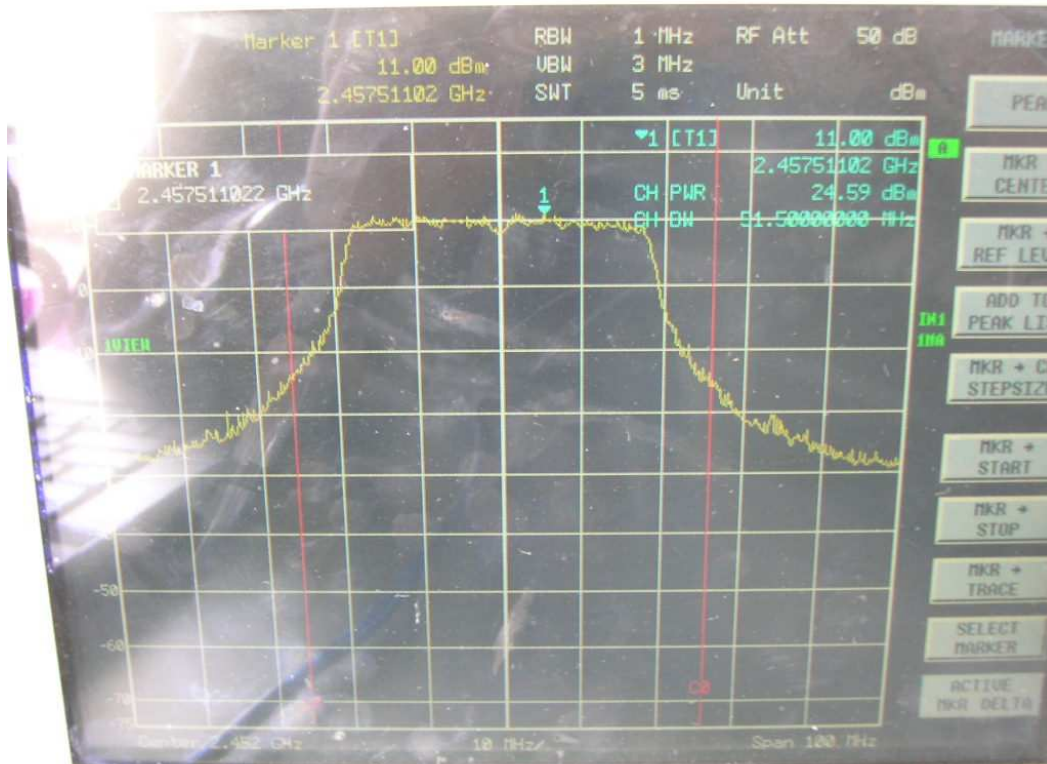

802.11n, 2.4GHz band, HT40, GI=1, card 1, Chain0

26dB Bandwidth

Channel L

**Channel M**

**Channel H**

FCC ID: Q9DMSR1200  
IC: 4675A-MSR1200

802.11n, 2.4GHz band, HT40, GI=1, card 1, Chain0 + Chain1

Chain0, 26dB Bandwidth

Chain0, Channel L

FCC ID: Q9DMSR1200  
IC: 4675A-MSR1200

Chain0, Channel M

Chain0, Channel H

Chain1, 26dB Bandwidth

Chain1, Channel L

FCC ID: Q9DMSR1200  
IC: 4675A-MSR1200

Chain1, Channel M