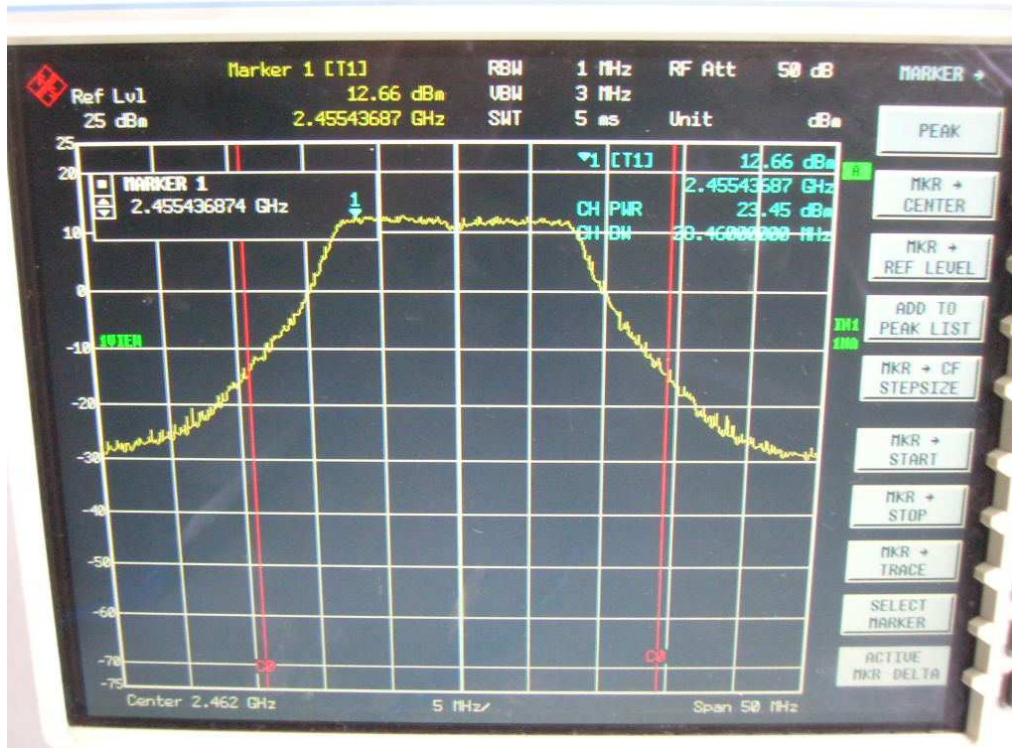

Channel M

Channel H

Channel M

Channel H

FCC ID: Q9DMSR1200  
IC: 4675A-MSR1200

802.11n, 2.4GHz band, HT20, card 1, Chain0 + Chain1

Chain 0, 26dB Bandwidth

Chain 0, Channel L

Chain 0, Channel M

Chain 0, Channel H

Chain 1, 26dB Bandwidth

Chain 1, Channel L

Chain 1, Channel M

Chain 1, Channel H

FCC ID: Q9DMSR1200  
IC: 4675A-MSR1200

802.11n, 2.4GHz band, HT40, GI=0, card 1, Chain0

26dB Bandwidth

Channel L

Channel M

Channel H

FCC ID: Q9DMSR1200  
IC: 4675A-MSR1200

802.11n, 2.4GHz band, HT40, GI=0, card 1, Chain0 + Chain1

Chain0, 26dB Bandwidth

Chain0, Channel L