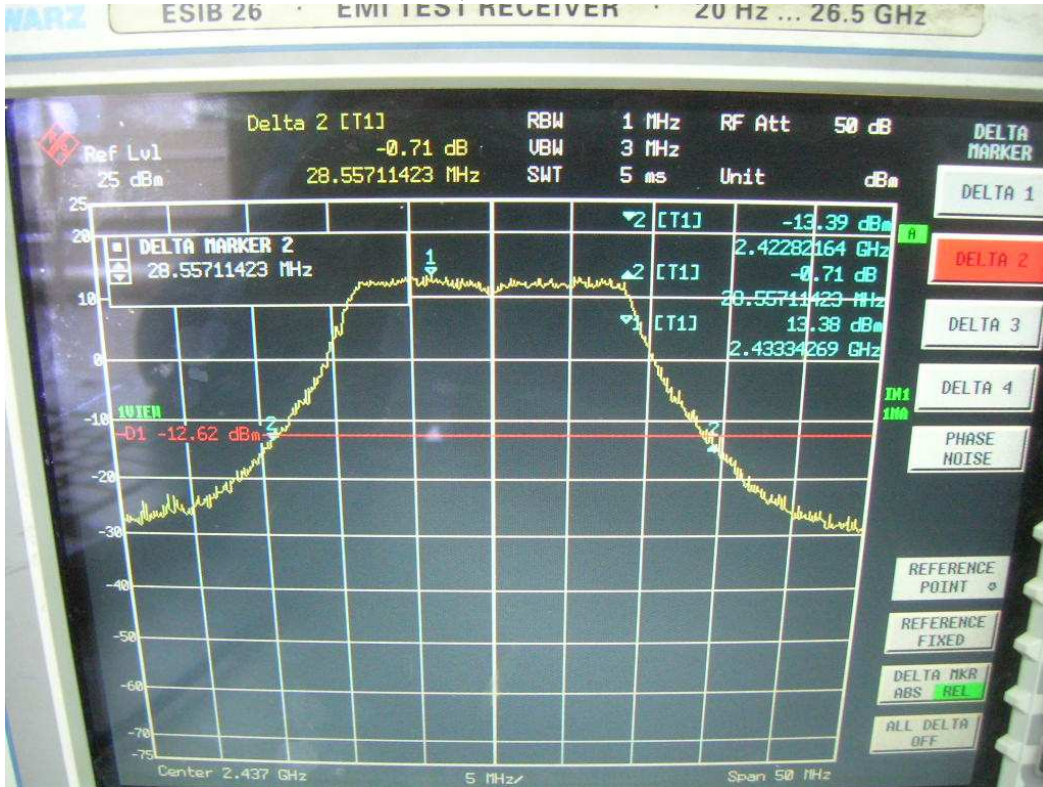

Channel M

Channel H

Channel M

Channel H

FCC ID: Q9DMSR1200  
IC: 4675A-MSR1200

802.11n, 2.4GHz band, HT20, card 1, Chain0 + Chain1

Chain 0, 26dB Bandwidth

Chain 0, Channel L

Chain 0, Channel M

Chain 0, Channel H

Chain 1, 26dB Bandwidth

Chain 1, Channel L

Chain 1, Channel M

Chain 1, Channel H

FCC ID: Q9DMSR1200  
IC: 4675A-MSR1200

802.11n, 2.4GHz band, HT40, GI=0, card 1, Chain0

26dB Bandwidth

Channel L

Channel M

Channel H

FCC ID: Q9DMSR1200  
IC: 4675A-MSR1200

802.11n, 2.4GHz band, HT40, GI=0, card 1, Chain0 + Chain1

Chain0, 26dB Bandwidth

Chain0, Channel L