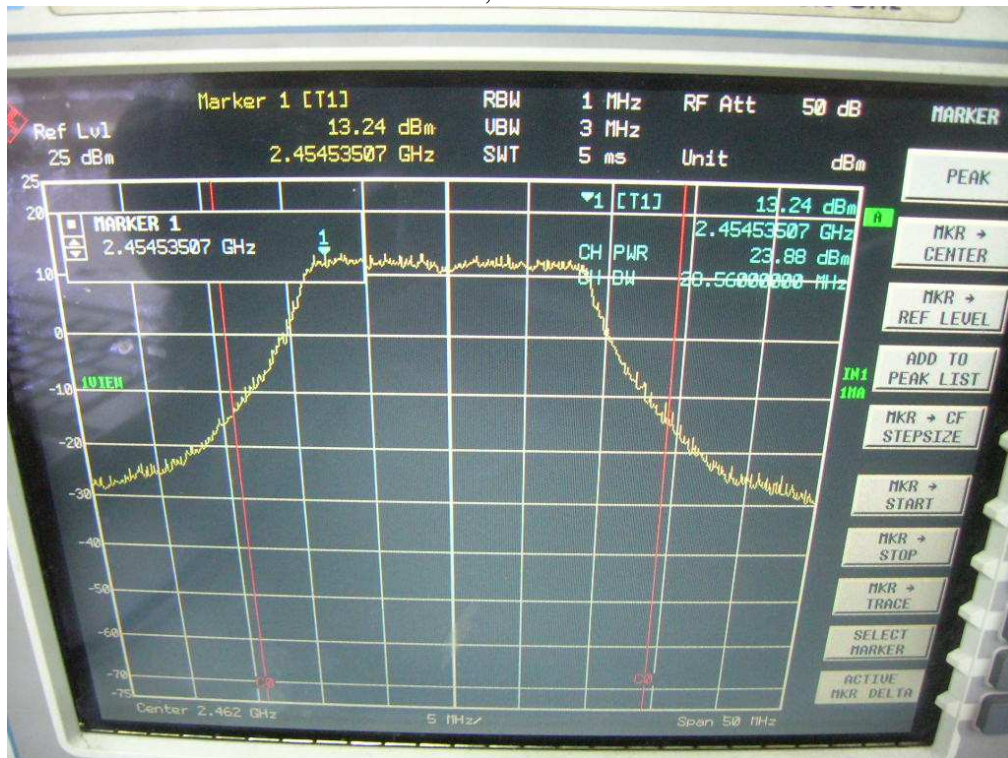

Channel M

Channel H

Channel M

Channel H

FCC ID: Q9DMSR1200  
IC: 4675A-MSR1200

802.11n, 2.4GHz band, HT20, card 1, Chain0 + Chain1

Chain 0, 26dB Bandwidth

Chain 0, Channel L

Chain 0, Channel M

Chain 0, Channel H

Chain 1, 26dB Bandwidth

Chain 1, Channel L

Chain 1, Channel M

Chain 1, Channel H

FCC ID: Q9DMSR1200  
IC: 4675A-MSR1200

802.11n, 2.4GHz band, HT40, GI=0, card 1, Chain0

26dB Bandwidth

Channel L

Channel M

Channel H

FCC ID: Q9DMSR1200  
IC: 4675A-MSR1200

802.11n, 2.4GHz band, HT40, GI=0, card 1, Chain0 + Chain1

Chain0, 26dB Bandwidth

Chain0, Channel L

Chain0, Channel M

Chain0, Channel H

Chain1, 26dB Bandwidth

Chain1, Channel L

FCC ID: Q9DMSR1200  
IC: 4675A-MSR1200

Chain1, Channel M

Chain1, Channel H

FCC ID: Q9DMSR1200  
IC: 4675A-MSR1200