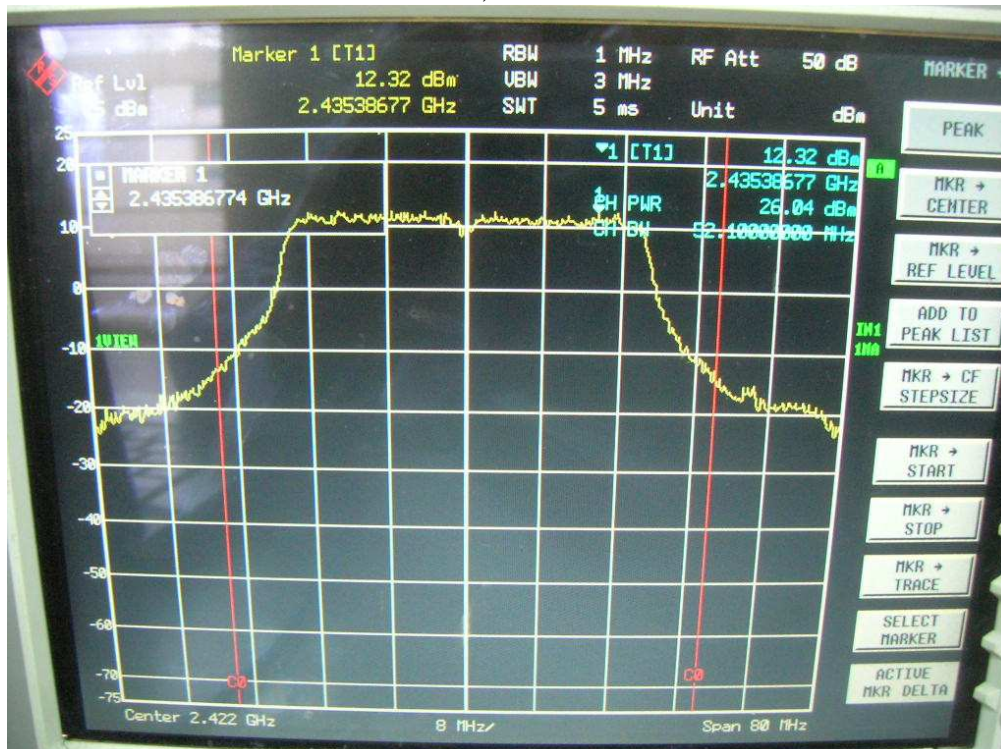

Channel M

Channel H

Channel M

Channel H

FCC ID: Q9DMSR1200  
IC: 4675A-MSR1200

802.11n, 2.4GHz band, HT20, card 1, Chain0 + Chain1

Chain 0, 26dB Bandwidth

Chain 0, Channel L

Chain 0, Channel M

Chain 0, Channel H

Chain 1, 26dB Bandwidth

Chain 1, Channel L

Chain 1, Channel M

Chain 1, Channel H

FCC ID: Q9DMSR1200  
IC: 4675A-MSR1200

802.11n, 2.4GHz band, HT40, GI=0, card 1, Chain0

26dB Bandwidth

Channel L

Channel M

Channel H

FCC ID: Q9DMSR1200  
IC: 4675A-MSR1200

802.11n, 2.4GHz band, HT40, GI=0, card 1, Chain0 + Chain1

Chain0, 26dB Bandwidth

Chain0, Channel L

Chain0, Channel M

Chain0, Channel H

Chain1, 26dB Bandwidth

Chain1, Channel L

FCC ID: Q9DMSR1200  
IC: 4675A-MSR1200

Chain1, Channel M

Chain1, Channel H

FCC ID: Q9DMSR1200  
IC: 4675A-MSR1200