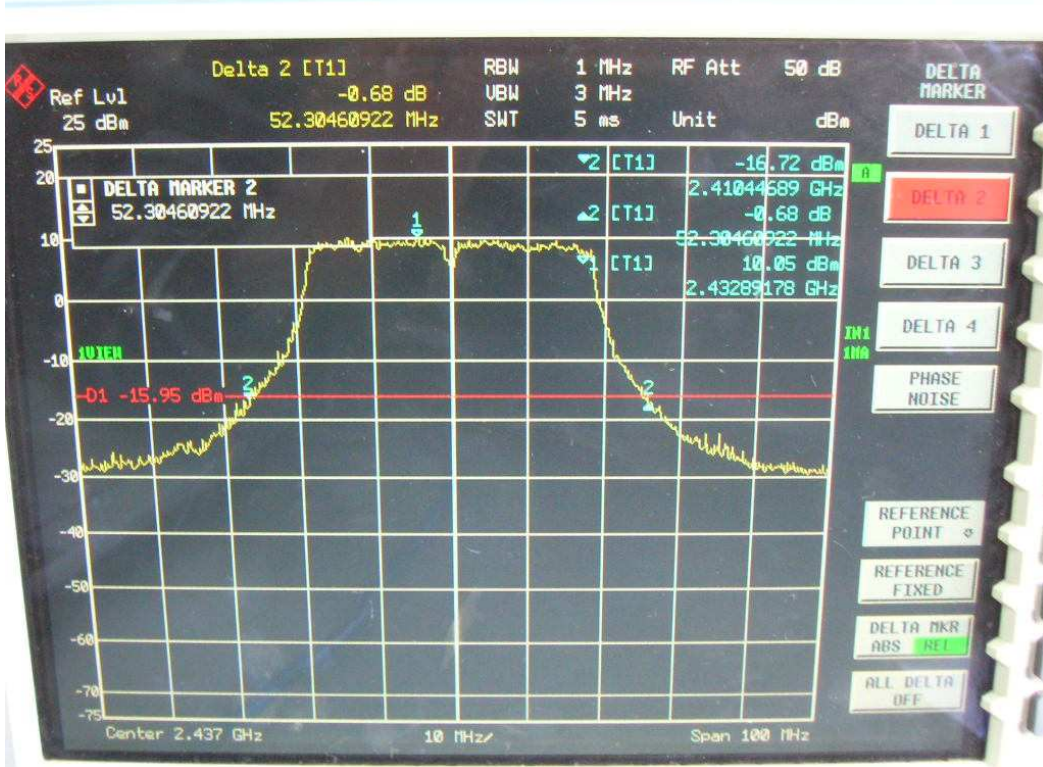

802.11n, 2.4GHz band, HT40, GI=1, card 1, Chain0

26dB Bandwidth

Channel L

**Channel M**

**Channel H**

FCC ID: Q9DMSR1200  
IC: 4675A-MSR1200

802.11n, 2.4GHz band, HT40, GI=1, card 1, Chain0 + Chain1

Chain0, 26dB Bandwidth

Chain0, Channel L

FCC ID: Q9DMSR1200  
IC: 4675A-MSR1200

Chain0, Channel M

Chain0, Channel H

Chain1, 26dB Bandwidth

Chain1, Channel L

FCC ID: Q9DMSR1200  
IC: 4675A-MSR1200

Chain1, Channel M

Chain1, Channel H

FCC ID: Q9DMSR1200  
IC: 4675A-MSR1200

802.11n, 5.8GHz band, HT20, card 1, Chain0

26dB Bandwidth

Channel L