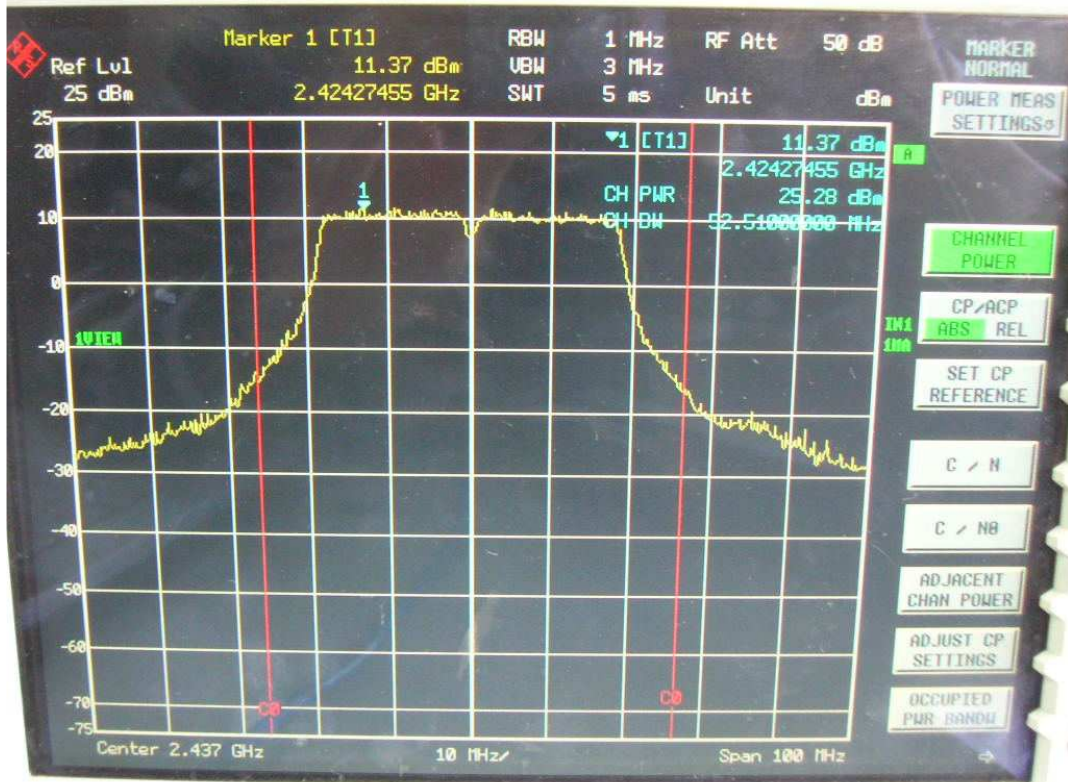

802.11n, 2.4GHz band, HT40, GI=1, card 1, Chain0

26dB Bandwidth

Channel L

**Channel M**

**Channel H**

FCC ID: Q9DMSR1200  
IC: 4675A-MSR1200

802.11n, 2.4GHz band, HT40, GI=1, card 1, Chain0 + Chain1

Chain0, 26dB Bandwidth

Chain0, Channel L

FCC ID: Q9DMSR1200  
IC: 4675A-MSR1200

Chain0, Channel M

Chain0, Channel H

Chain1, 26dB Bandwidth

Chain1, Channel L

FCC ID: Q9DMSR1200  
IC: 4675A-MSR1200

Chain1, Channel M

Chain1, Channel H

FCC ID: Q9DMSR1200  
IC: 4675A-MSR1200

802.11n, 5.8GHz band, HT20, card 1, Chain0

26dB Bandwidth

Channel L