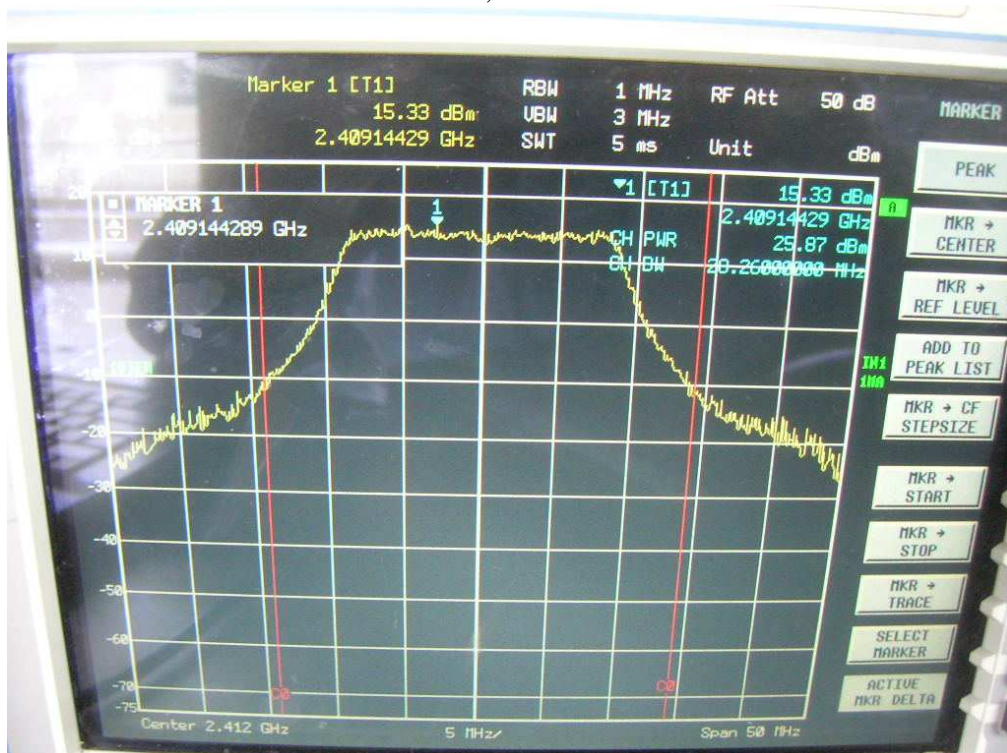

Channel M

Channel H

Channel M

Channel H

FCC ID: Q9DMSR1200  
IC: 4675A-MSR1200

802.11n, 2.4GHz band, HT20, card 1, Chain0 + Chain1

Chain 0, 26dB Bandwidth

Chain 0, Channel L

Chain 0, Channel M

Chain 0, Channel H

Chain 1, 26dB Bandwidth

Chain 1, Channel L

Chain 1, Channel M

Chain 1, Channel H

FCC ID: Q9DMSR1200  
IC: 4675A-MSR1200

802.11n, 2.4GHz band, HT40, GI=0, card 1, Chain0

26dB Bandwidth

Channel L

Channel M

Channel H

FCC ID: Q9DMSR1200  
IC: 4675A-MSR1200

802.11n, 2.4GHz band, HT40, GI=0, card 1, Chain0 + Chain1

Chain0, 26dB Bandwidth

Chain0, Channel L

Chain0, Channel M

Chain0, Channel H

Chain1, 26dB Bandwidth

Chain1, Channel L

FCC ID: Q9DMSR1200  
IC: 4675A-MSR1200

Chain1, Channel M

Chain1, Channel H

FCC ID: Q9DMSR1200  
IC: 4675A-MSR1200