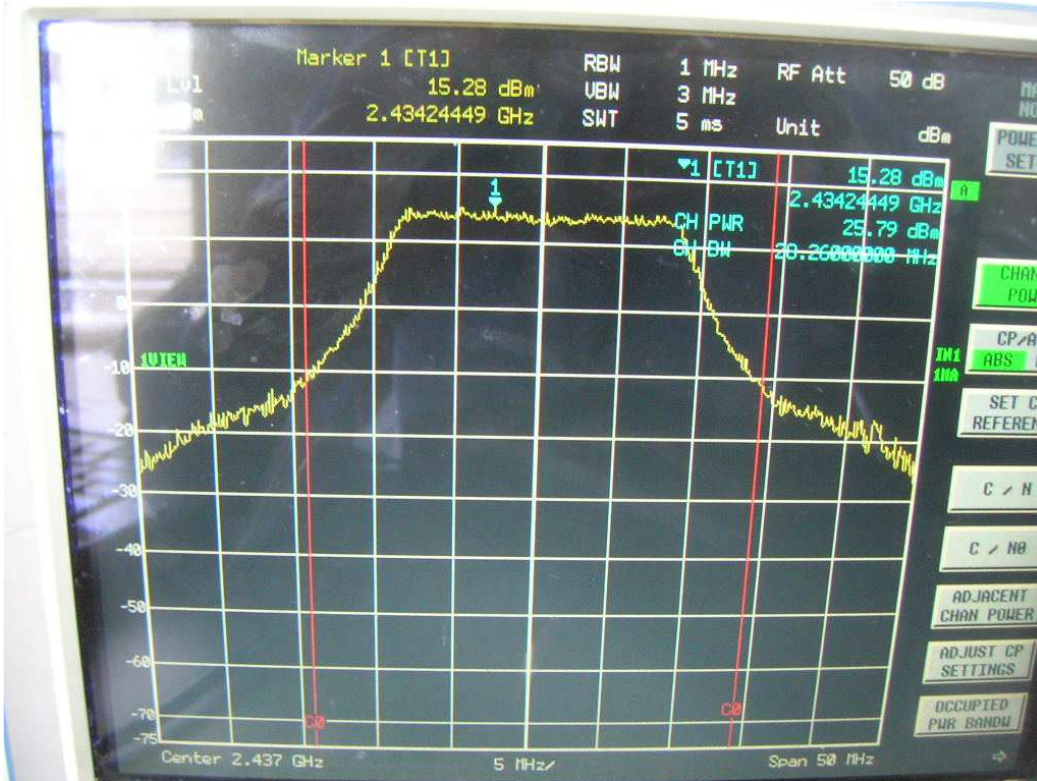

Channel M

Channel H

Channel M

Channel H

FCC ID: Q9DMSR1200  
IC: 4675A-MSR1200

802.11n, 2.4GHz band, HT20, card 1, Chain0 + Chain1

Chain 0, 26dB Bandwidth

Chain 0, Channel L

Chain 0, Channel M

Chain 0, Channel H

Chain 1, 26dB Bandwidth

Chain 1, Channel L

Chain 1, Channel M

Chain 1, Channel H

FCC ID: Q9DMSR1200  
IC: 4675A-MSR1200

802.11n, 2.4GHz band, HT40, GI=0, card 1, Chain0

26dB Bandwidth

Channel L

Channel M

Channel H

FCC ID: Q9DMSR1200  
IC: 4675A-MSR1200

802.11n, 2.4GHz band, HT40, GI=0, card 1, Chain0 + Chain1

Chain0, 26dB Bandwidth

Chain0, Channel L