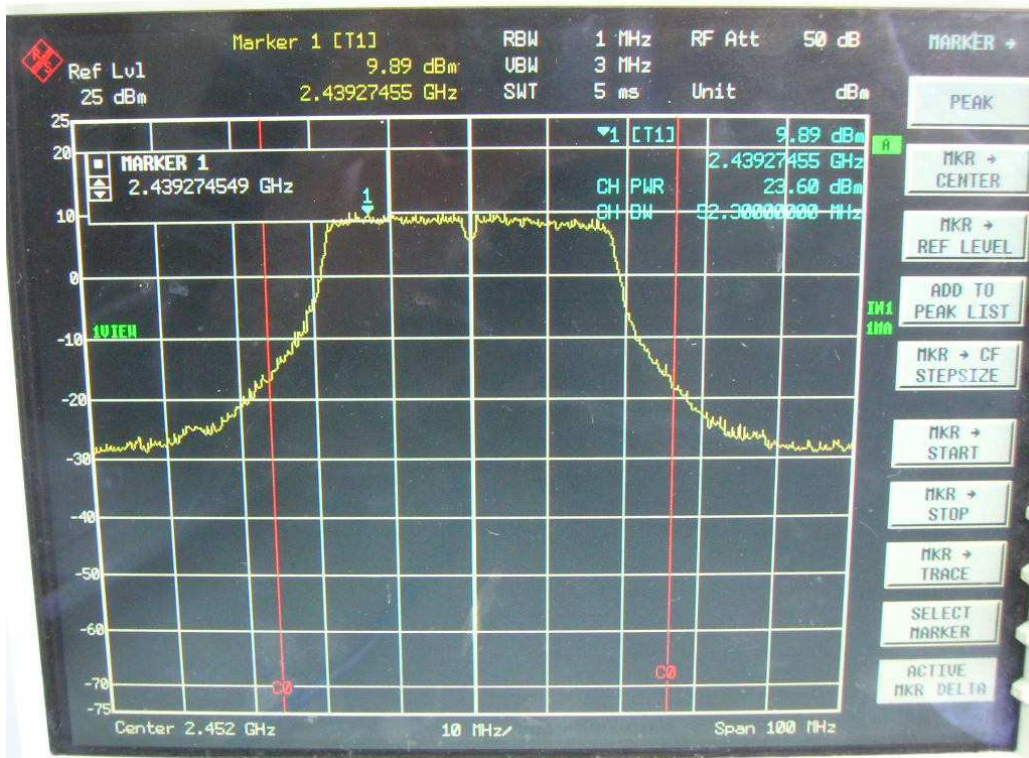

802.11n, 2.4GHz band, HT40, GI=1, card 1, Chain0

26dB Bandwidth

Channel L

**Channel M**

**Channel H**

FCC ID: Q9DMSR1200  
IC: 4675A-MSR1200

802.11n, 2.4GHz band, HT40, GI=1, card 1, Chain0 + Chain1

Chain0, 26dB Bandwidth

Chain0, Channel L

FCC ID: Q9DMSR1200  
IC: 4675A-MSR1200

Chain0, Channel M

Chain0, Channel H

Chain1, 26dB Bandwidth

Chain1, Channel L

FCC ID: Q9DMSR1200  
IC: 4675A-MSR1200

Chain1, Channel M

Chain1, Channel H

FCC ID: Q9DMSR1200  
IC: 4675A-MSR1200

802.11n, 5.8GHz band, HT20, card 1, Chain0

26dB Bandwidth

Channel L