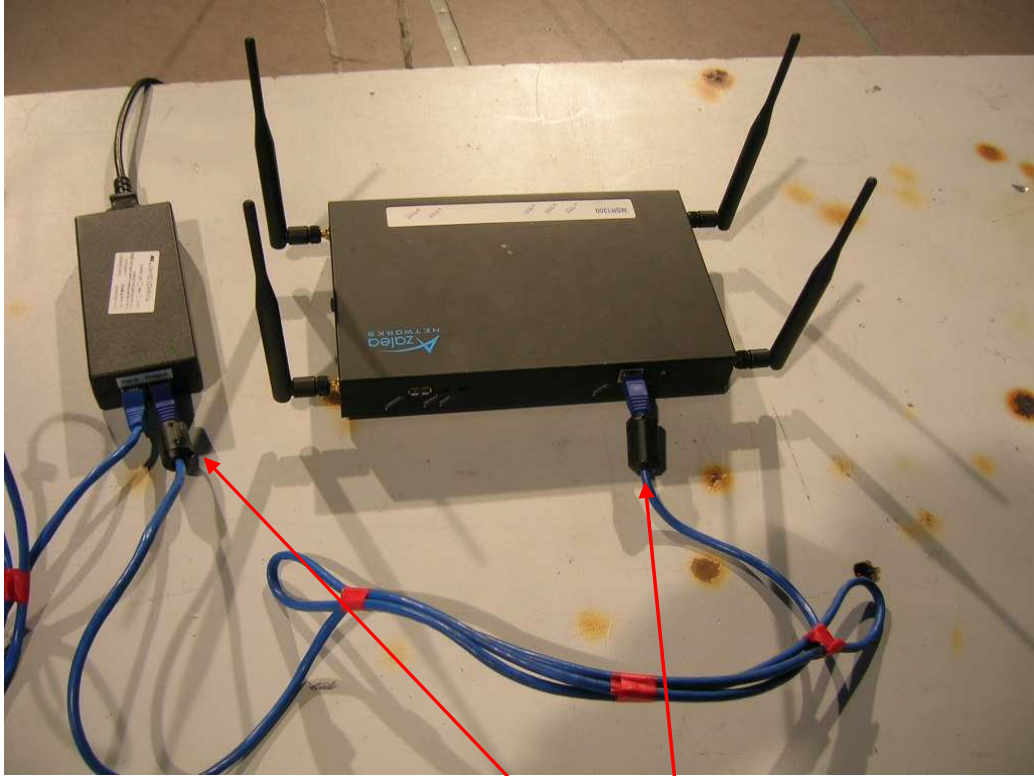

FCC ID: Q9DMSR1200  
IC: 4675A-MSR1200

### POE

FCC ID: Q9DMSR1200  
IC: 4675A-MSR1200

### Adapter

An FTP CAT5e cable with two cores would be offered by the manufactory together with the EUT.