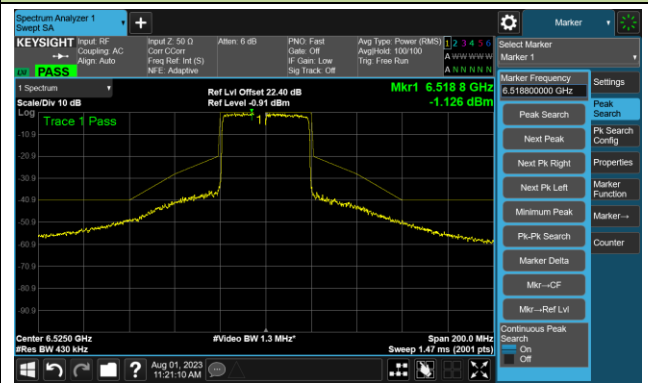

The Mask Data

Channel 51 (6205MHz)

The Reference Level

The Mask Data

Channel 91 (6405MHz)

The Reference Level

The Mask Data

802.11ax-HE40 - Ant 1

Channel 99 (6445MHz)

The Reference Level

The Mask Data

Channel 107 (6485MHz)

The Reference Level

The Mask Data

Channel 115 (6525MHz)

The Reference Level

The Mask Data

802.11ax-HE40 - Ant 1

Channel 123 (6565MHz)

The Reference Level

The Mask Data

Channel 147 (6685MHz)

The Reference Level

The Mask Data