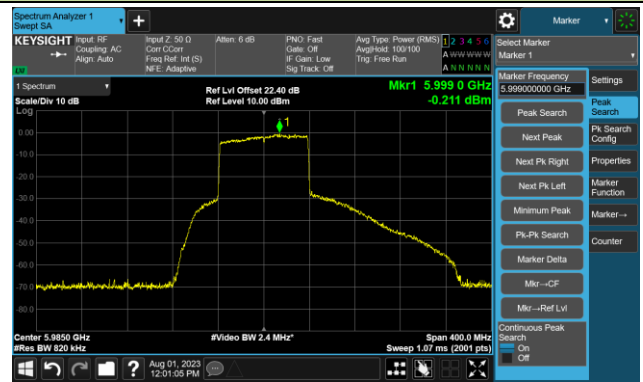

## The Mask Data

802.11ax-HE40 - Ant 1

Channel 227 (7085MHz)

The Reference Level

The Mask Data

802.11ax-HE80 - Ant 1

Channel 7 (5985MHz)

The Reference Level

The Mask Data

Channel 55 (6225MHz)

The Reference Level

The Mask Data

Channel 87 (6385MHz)

The Reference Level

The Mask Data