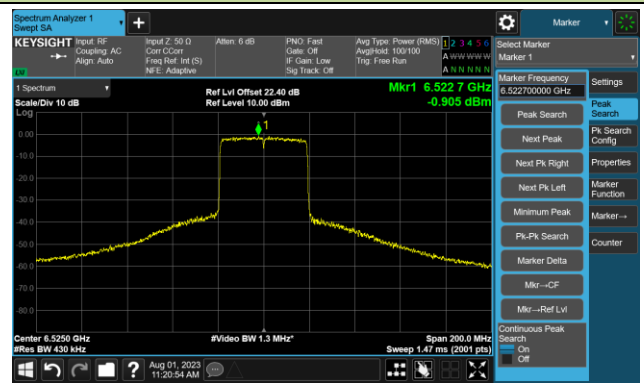

The Mask Data

Channel 51 (6205MHz)

The Reference Level

The Mask Data

Channel 91 (6405MHz)

The Reference Level

The Mask Data

802.11ax-HE40 - Ant 1

Channel 99 (6445MHz)

The Reference Level

The Mask Data

Channel 107 (6485MHz)

The Reference Level

The Mask Data

Channel 115 (6525MHz)

The Reference Level

The Mask Data

802.11ax-HE40 - Ant 1

Channel 123 (6565MHz)

The Reference Level

The Mask Data

Channel 147 (6685MHz)

The Reference Level

The Mask Data