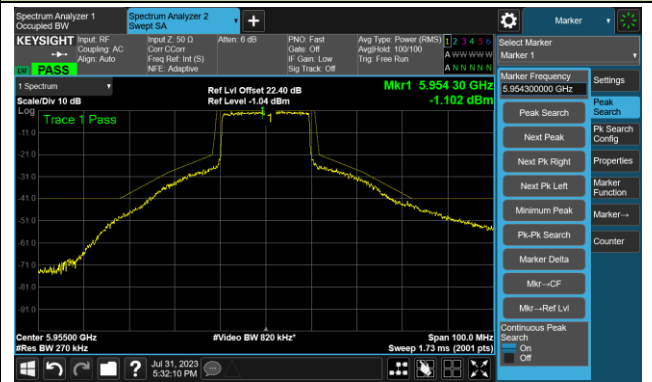

802.11ax-HE20 - Ant 1

Channel 1 (5955MHz)

The Reference Level

The Mask Data

Channel 49 (6195MHz)

The Reference Level

The Mask Data

Channel 93 (6415MHz)

The Reference Level

The Mask Data