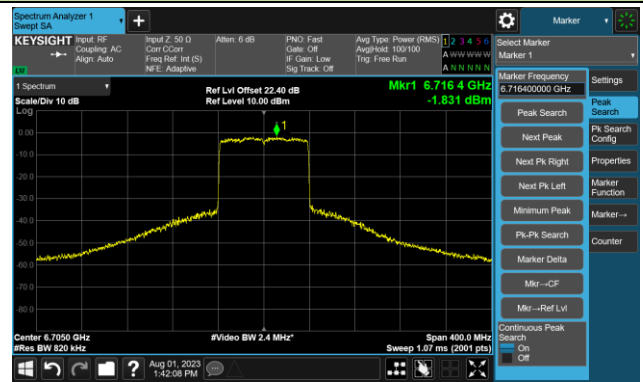

802.11ax-HE80 - Ant 1

Channel 151 (6705MHz)

The Reference Level