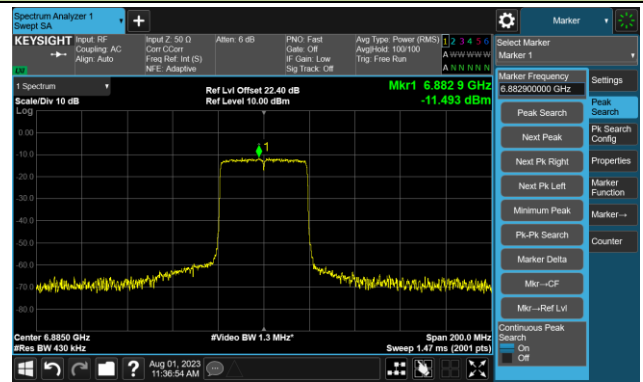

802.11ax-HE40 - Ant 1

Channel 187 (6885MHz)

The Reference Level