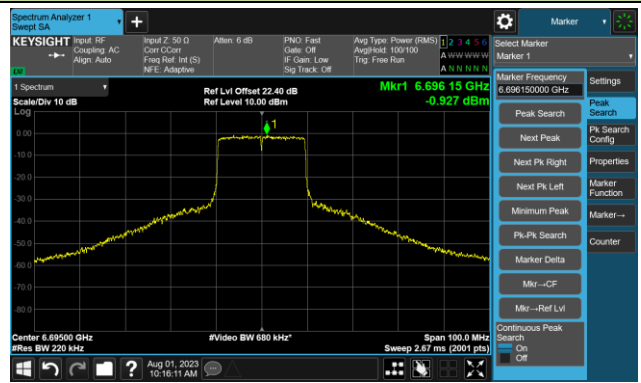

Channel 149 (6695MHz)

The Reference Level