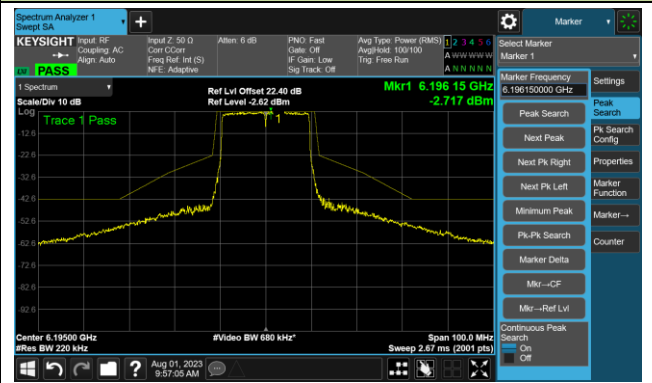

802.11ax-HE20 - Ant 1

Channel 1 (5955MHz)

The Reference Level

The Mask Data

Channel 49 (6195MHz)

The Reference Level

The Mask Data

Channel 93 (6415MHz)

The Reference Level

The Mask Data