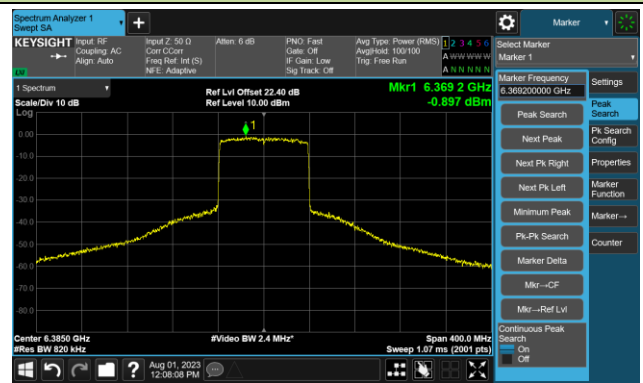

## The Mask Data

802.11ax-HE40 - Ant 1

Channel 227 (7085MHz)

The Reference Level

The Mask Data

802.11ax-HE80 - Ant 1

Channel 7 (5985MHz)

The Reference Level

The Mask Data

Channel 55 (6225MHz)

The Reference Level

The Mask Data

Channel 87 (6385MHz)

The Reference Level

The Mask Data

## 802.11ax-HE80 - Ant 1