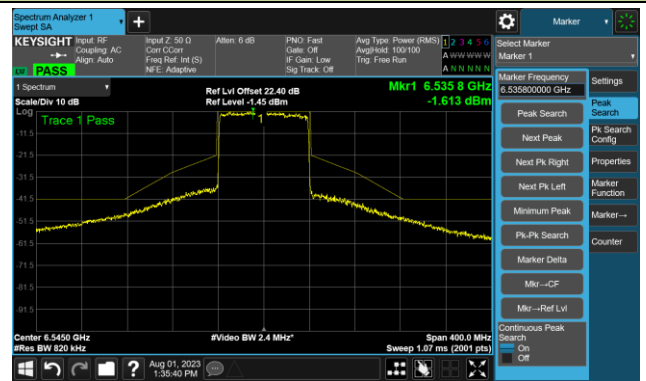

The Mask Data