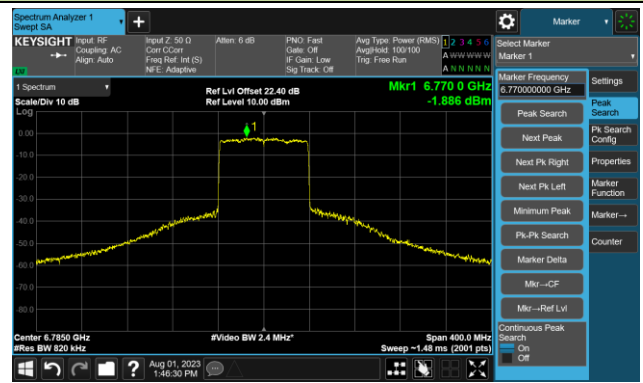

Channel 167 (6785MHz)

The Reference Level