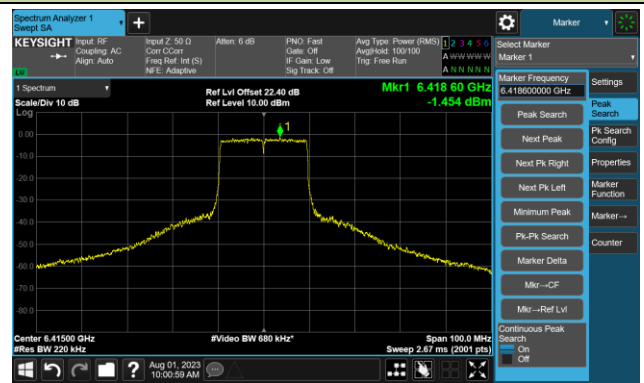

802.11ax-HE20 - Ant 1

Channel 1 (5955MHz)

The Reference Level

The Mask Data

Channel 49 (6195MHz)

The Reference Level

The Mask Data

Channel 93 (6415MHz)

The Reference Level

The Mask Data