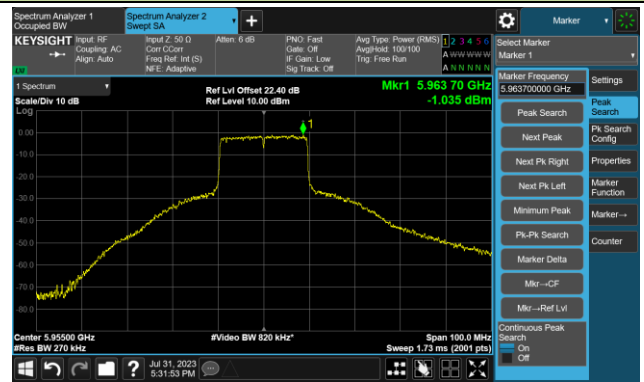

802.11ax-HE20 - Ant 1

Channel 1 (5955MHz)

The Reference Level

The Mask Data

Channel 49 (6195MHz)

The Reference Level

The Mask Data

Channel 93 (6415MHz)

The Reference Level

The Mask Data