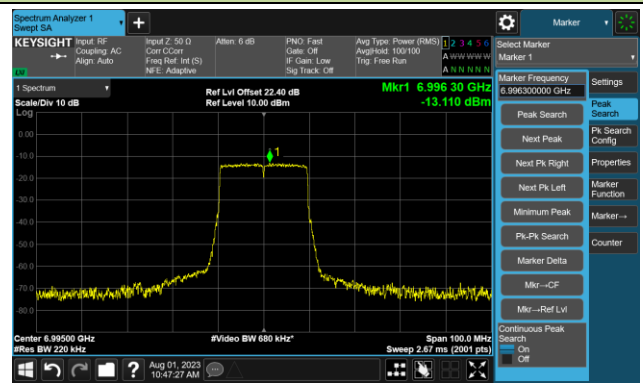

Channel 209 (6995MHz)

The Reference Level