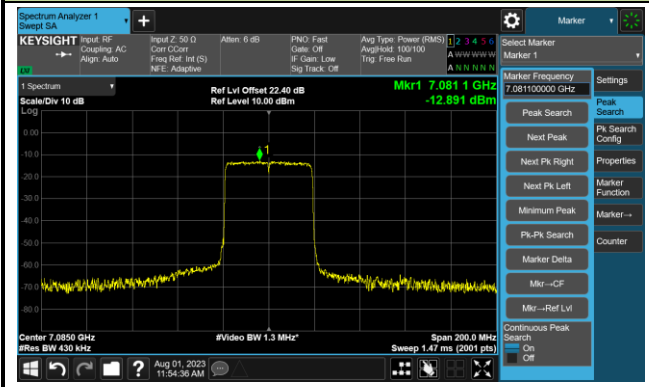

## Channel 211 (7005MHz)

## The Reference Level

## The Mask Data

802.11ax-HE40 - Ant 1

Channel 227 (7085MHz)

The Reference Level

The Mask Data

802.11ax-HE80 - Ant 1

Channel 7 (5985MHz)

The Reference Level