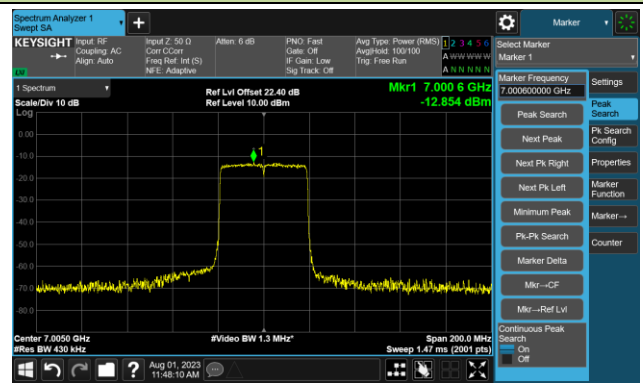

Channel 211 (7005MHz)

The Reference Level