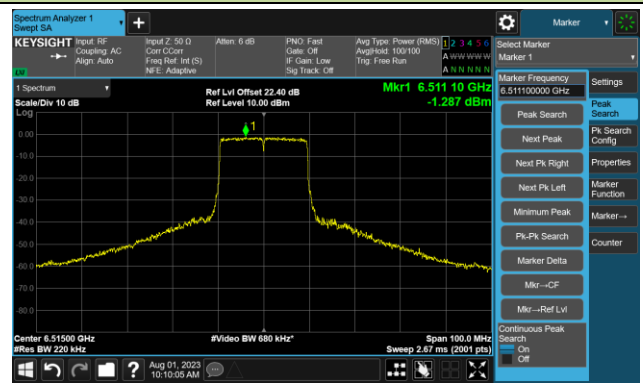

Channel 113 (6515MHz)

The Reference Level