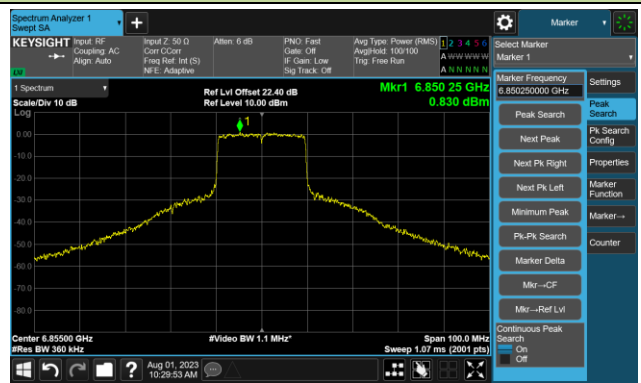

Channel 181 (6855MHz)

The Reference Level