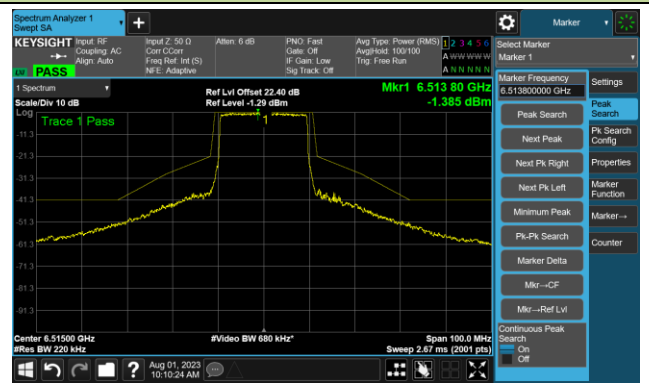

The Mask Data