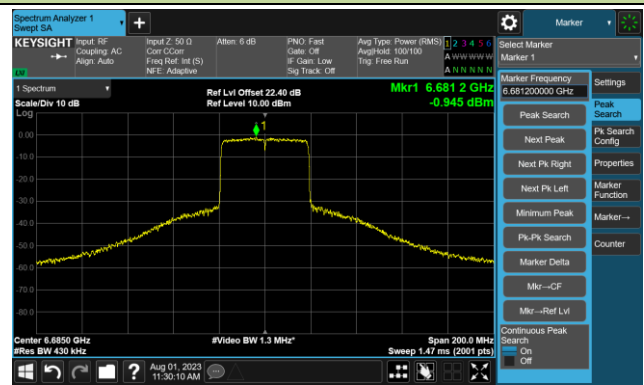

Channel 99 (6445MHz)

The Reference Level

The Mask Data

Channel 107 (6485MHz)

The Reference Level

The Mask Data

Channel 115 (6525MHz)

The Reference Level

The Mask Data

802.11ax-HE40 - Ant 1

Channel 123 (6565MHz)

The Reference Level

The Mask Data

Channel 147 (6685MHz)

The Reference Level

The Mask Data

Channel 179 (6845MHz)

The Reference Level

The Mask Data