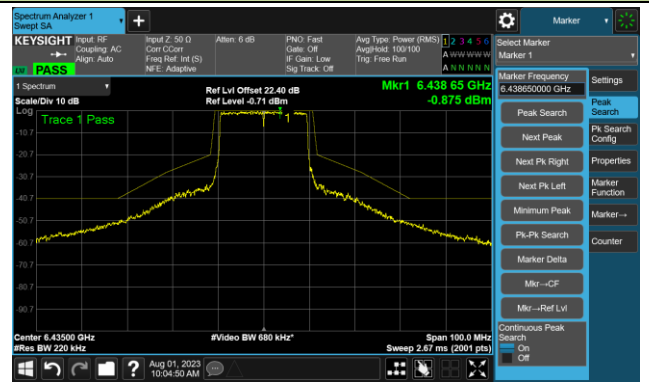

The Mask Data