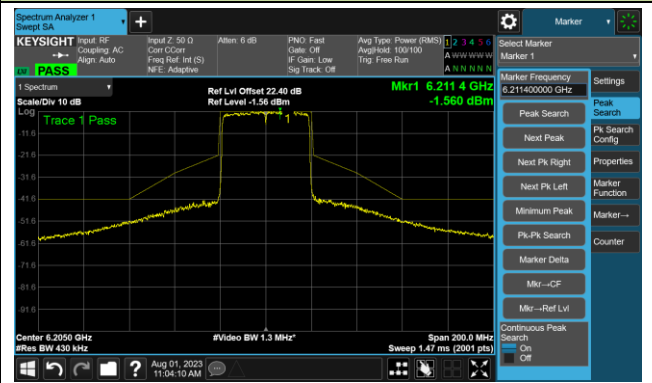

## The Mask Data

802.11ax-HE20 - Ant 1

Channel 229 (7095MHz)

The Reference Level

The Mask Data

802.11ax-HE40 - Ant 1

Channel 3 (5965MHz)

The Reference Level

The Mask Data

Channel 51 (6205MHz)

The Reference Level

The Mask Data

Channel 91 (6405MHz)

The Reference Level

The Mask Data

802.11ax-HE40 - Ant 1

Channel 99 (6445MHz)

The Reference Level

The Mask Data

Channel 107 (6485MHz)

The Reference Level

The Mask Data

Channel 115 (6525MHz)

The Reference Level