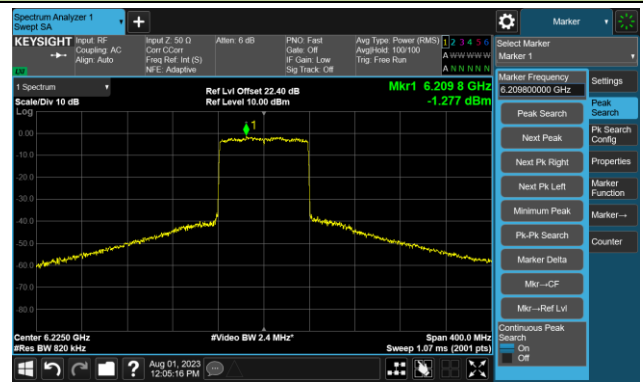

## The Reference Level

## The Mask Data

802.11ax-HE40 - Ant 1

Channel 227 (7085MHz)

The Reference Level

The Mask Data

802.11ax-HE80 - Ant 1

Channel 7 (5985MHz)

The Reference Level

The Mask Data

Channel 55 (6225MHz)

The Reference Level

The Mask Data

Channel 87 (6385MHz)

The Reference Level

The Mask Data