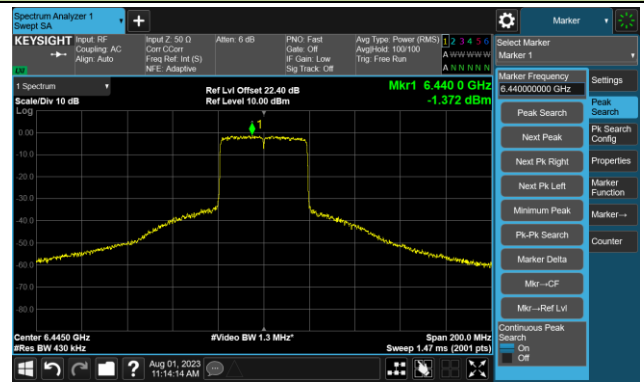

## The Mask Data

802.11ax-HE20 - Ant 1

Channel 229 (7095MHz)

The Reference Level

The Mask Data

802.11ax-HE40 - Ant 1

Channel 3 (5965MHz)

The Reference Level

The Mask Data

Channel 51 (6205MHz)

The Reference Level

The Mask Data

Channel 91 (6405MHz)

The Reference Level

The Mask Data

802.11ax-HE40 - Ant 1

Channel 99 (6445MHz)

The Reference Level

The Mask Data

Channel 107 (6485MHz)

The Reference Level

The Mask Data

Channel 115 (6525MHz)

The Reference Level