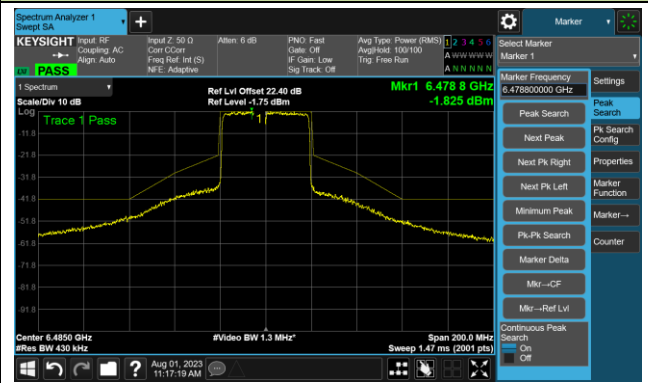

The Mask Data

Channel 51 (6205MHz)

The Reference Level

The Mask Data

Channel 91 (6405MHz)

The Reference Level

The Mask Data

802.11ax-HE40 - Ant 1

Channel 99 (6445MHz)

The Reference Level

The Mask Data

Channel 107 (6485MHz)

The Reference Level

The Mask Data

Channel 115 (6525MHz)

The Reference Level

The Mask Data

802.11ax-HE40 - Ant 1

Channel 123 (6565MHz)

The Reference Level

The Mask Data

Channel 147 (6685MHz)

The Reference Level

The Mask Data