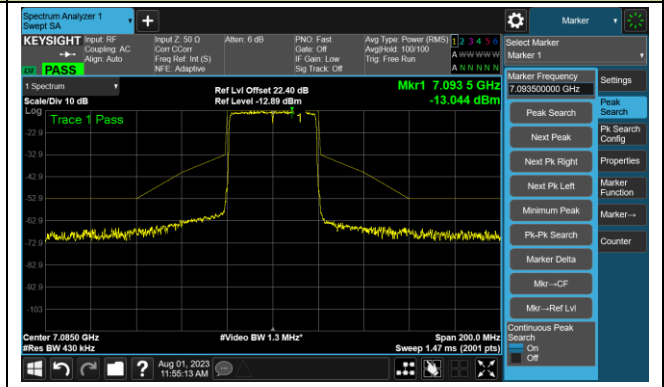

## The Mask Data

802.11ax-HE40 - Ant 1

Channel 227 (7085MHz)

The Reference Level

The Mask Data

802.11ax-HE80 - Ant 1

Channel 7 (5985MHz)

The Reference Level

The Mask Data

Channel 55 (6225MHz)

The Reference Level

The Mask Data

Channel 87 (6385MHz)

The Reference Level

The Mask Data