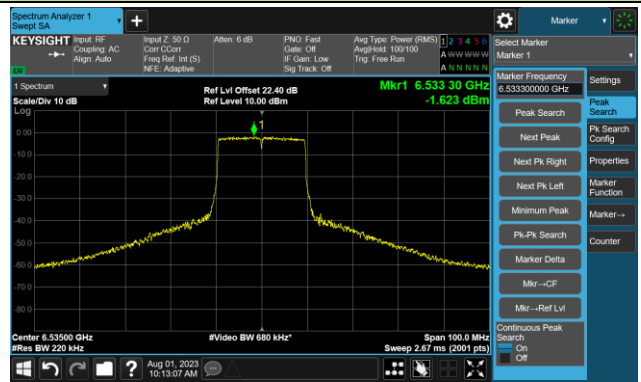

802.11ax-HE20 - Ant 1

Channel 117 (6535MHz)

The Reference Level