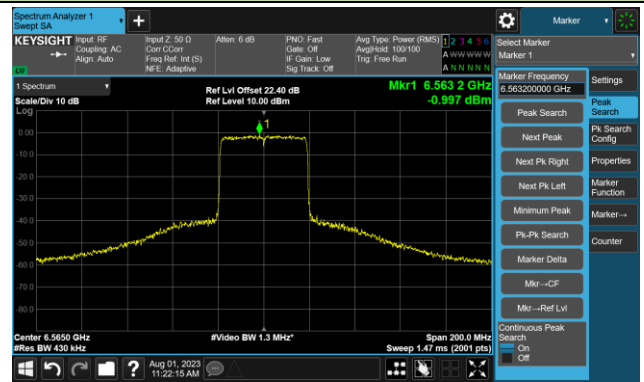

The Mask Data

Channel 51 (6205MHz)

The Reference Level

The Mask Data

Channel 91 (6405MHz)

The Reference Level

The Mask Data

802.11ax-HE40 - Ant 1

Channel 99 (6445MHz)

The Reference Level

The Mask Data

Channel 107 (6485MHz)

The Reference Level

The Mask Data

Channel 115 (6525MHz)

The Reference Level

The Mask Data

802.11ax-HE40 - Ant 1

Channel 123 (6565MHz)

The Reference Level

The Mask Data

Channel 147 (6685MHz)

The Reference Level

The Mask Data