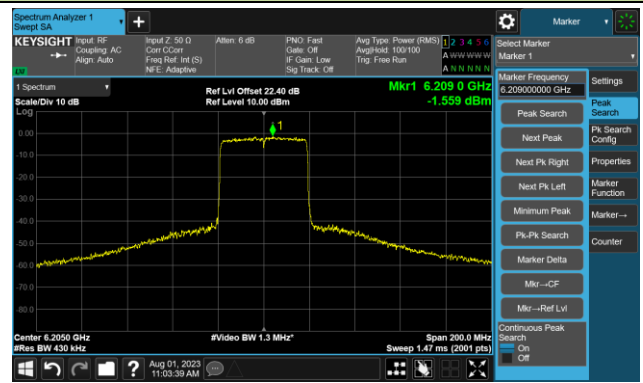

## The Reference Level

## The Mask Data

802.11ax-HE20 - Ant 1

Channel 229 (7095MHz)

The Reference Level

The Mask Data

802.11ax-HE40 - Ant 1

Channel 3 (5965MHz)

The Reference Level

The Mask Data

Channel 51 (6205MHz)

The Reference Level

The Mask Data

Channel 91 (6405MHz)

The Reference Level

The Mask Data

802.11ax-HE40 - Ant 1