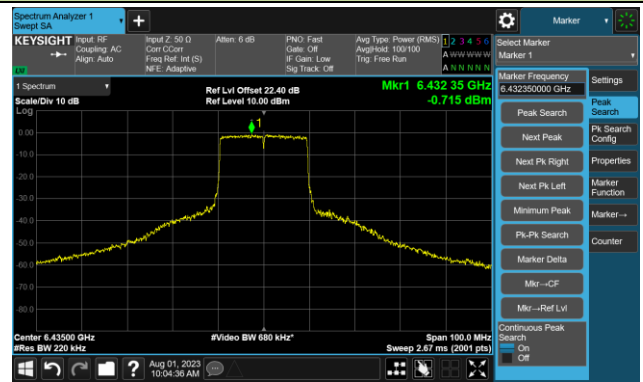

802.11ax-HE20 - Ant 1

Channel 97 (6435MHz)

The Reference Level