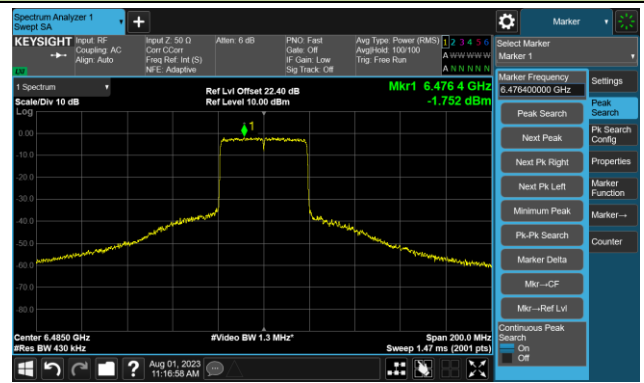

The Mask Data

Channel 51 (6205MHz)

The Reference Level

The Mask Data

Channel 91 (6405MHz)

The Reference Level

The Mask Data

802.11ax-HE40 - Ant 1

Channel 99 (6445MHz)

The Reference Level

The Mask Data

Channel 107 (6485MHz)

The Reference Level

The Mask Data

Channel 115 (6525MHz)

The Reference Level

The Mask Data

802.11ax-HE40 - Ant 1

Channel 123 (6565MHz)

The Reference Level

The Mask Data

Channel 147 (6685MHz)

The Reference Level

The Mask Data