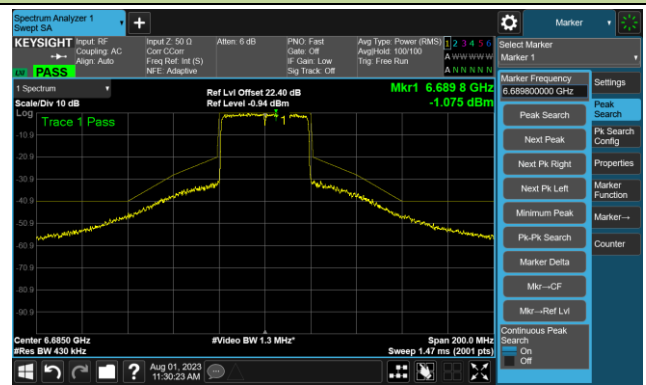

Channel 99 (6445MHz)

The Reference Level

The Mask Data

Channel 107 (6485MHz)

The Reference Level

The Mask Data

Channel 115 (6525MHz)

The Reference Level

The Mask Data

802.11ax-HE40 - Ant 1

Channel 123 (6565MHz)

The Reference Level

The Mask Data

Channel 147 (6685MHz)

The Reference Level

The Mask Data

Channel 179 (6845MHz)

The Reference Level

The Mask Data