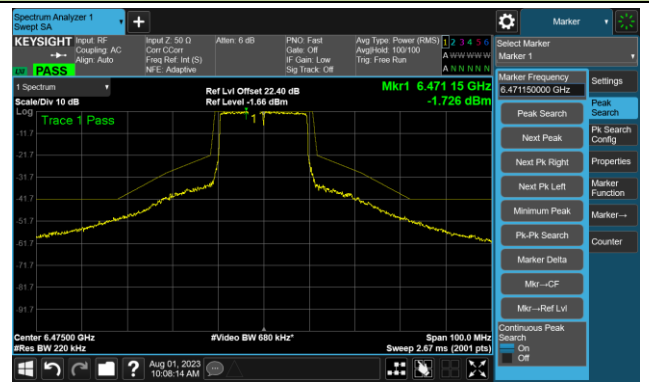

The Mask Data