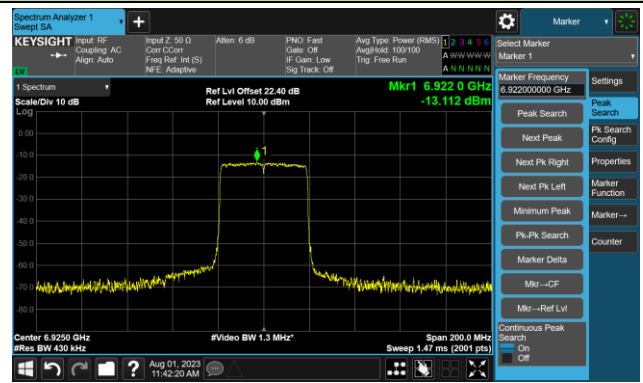

Channel 195 (6925MHz)

The Reference Level