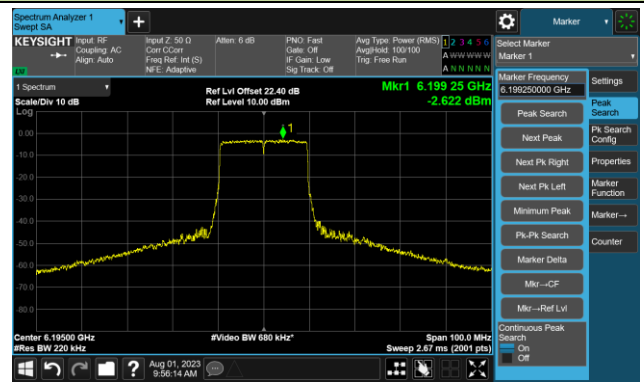

802.11ax-HE20 - Ant 1

Channel 1 (5955MHz)

The Reference Level

The Mask Data

Channel 49 (6195MHz)

The Reference Level

The Mask Data

Channel 93 (6415MHz)

The Reference Level

The Mask Data