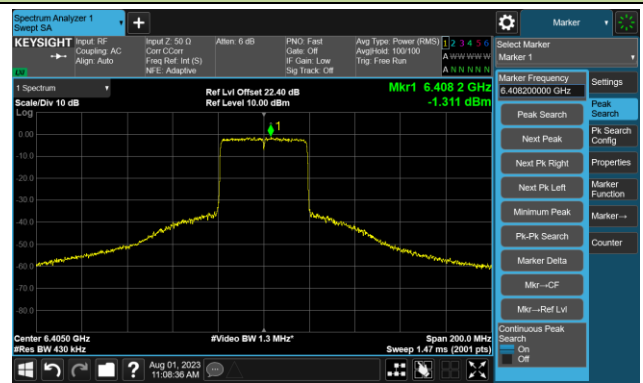

## The Mask Data

802.11ax-HE20 - Ant 1

Channel 229 (7095MHz)

The Reference Level

The Mask Data

802.11ax-HE40 - Ant 1

Channel 3 (5965MHz)

The Reference Level

The Mask Data

Channel 51 (6205MHz)

The Reference Level

The Mask Data

Channel 91 (6405MHz)

The Reference Level

The Mask Data

802.11ax-HE40 - Ant 1

Channel 99 (6445MHz)

The Reference Level

The Mask Data

Channel 107 (6485MHz)

The Reference Level

The Mask Data

Channel 115 (6525MHz)

The Reference Level