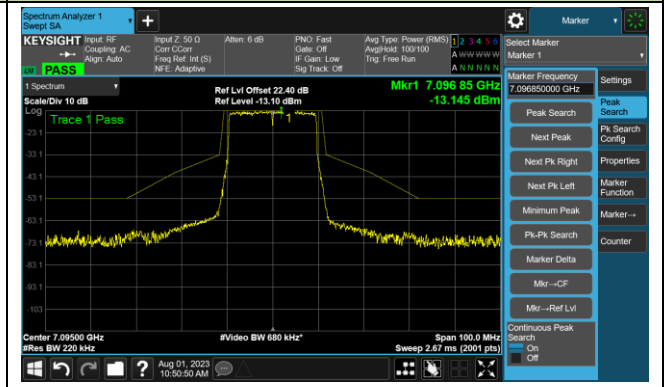

## The Reference Level

## The Mask Data

802.11ax-HE20 - Ant 1

Channel 229 (7095MHz)

The Reference Level

The Mask Data

802.11ax-HE40 - Ant 1

Channel 3 (5965MHz)

The Reference Level

The Mask Data

Channel 51 (6205MHz)

The Reference Level

The Mask Data

Channel 91 (6405MHz)

The Reference Level

The Mask Data

802.11ax-HE40 - Ant 1