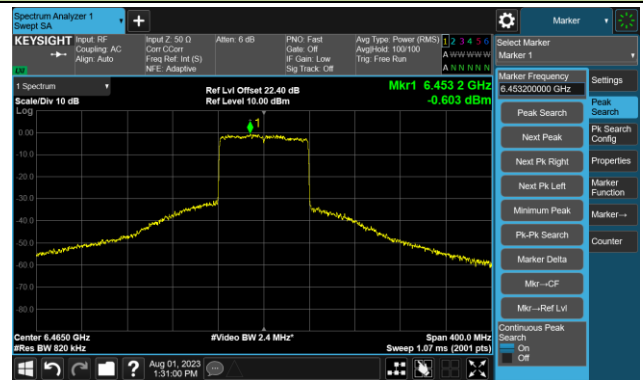

802.11ax-HE80 - Ant 1

Channel 103 (6465MHz)

The Reference Level