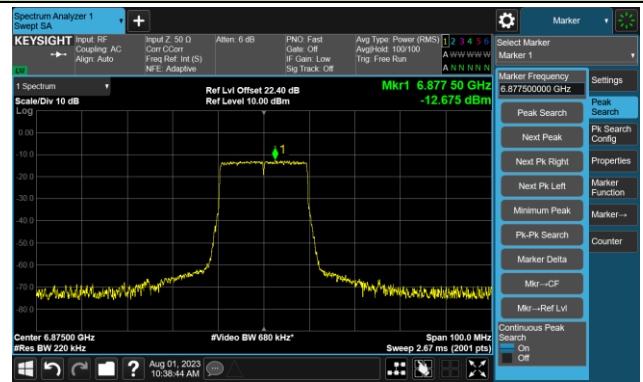

802.11ax-HE20 - Ant 1

Channel 185 (6875MHz)

The Reference Level