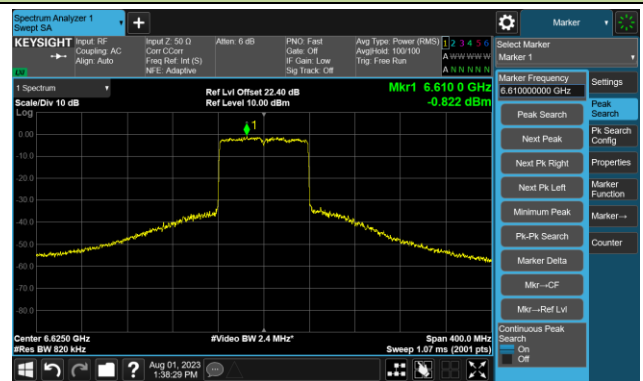

Channel 135 (6625MHz)

The Reference Level