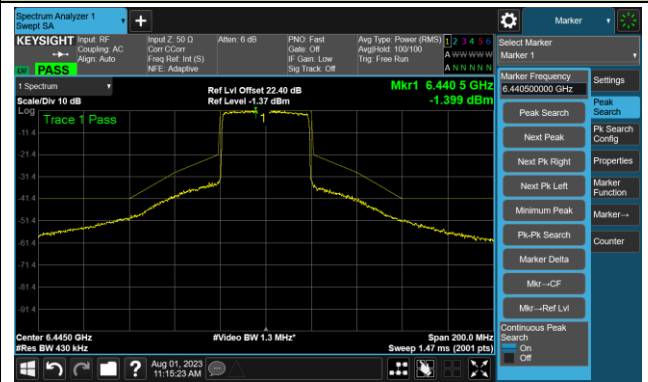

## The Mask Data

802.11ax-HE20 - Ant 1

Channel 229 (7095MHz)

The Reference Level

The Mask Data

802.11ax-HE40 - Ant 1

Channel 3 (5965MHz)

The Reference Level

The Mask Data

Channel 51 (6205MHz)

The Reference Level

The Mask Data

Channel 91 (6405MHz)

The Reference Level

The Mask Data

802.11ax-HE40 - Ant 1

Channel 99 (6445MHz)

The Reference Level

The Mask Data

Channel 107 (6485MHz)

The Reference Level

The Mask Data

Channel 115 (6525MHz)

The Reference Level