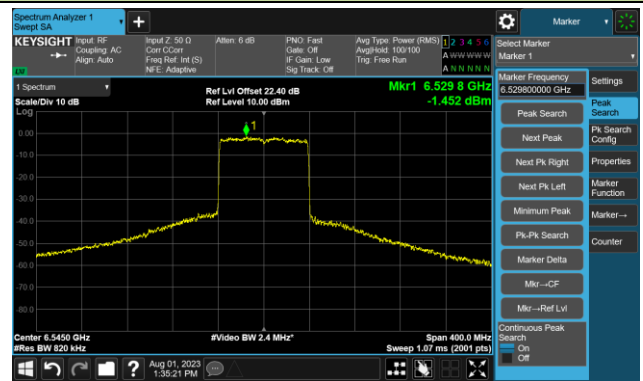

Channel 119 (6545MHz)

The Reference Level