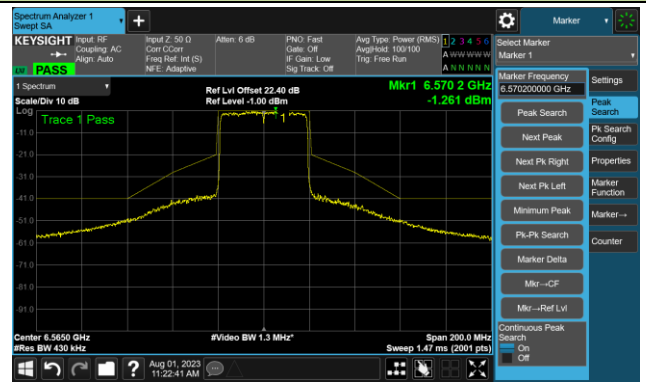

Channel 99 (6445MHz)

The Reference Level

The Mask Data

Channel 107 (6485MHz)

The Reference Level

The Mask Data

Channel 115 (6525MHz)

The Reference Level

The Mask Data

802.11ax-HE40 - Ant 1

Channel 123 (6565MHz)

The Reference Level

The Mask Data

Channel 147 (6685MHz)

The Reference Level

The Mask Data

Channel 179 (6845MHz)

The Reference Level

The Mask Data