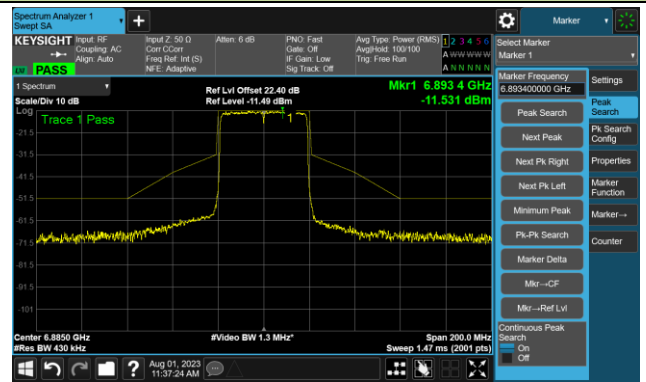

The Mask Data