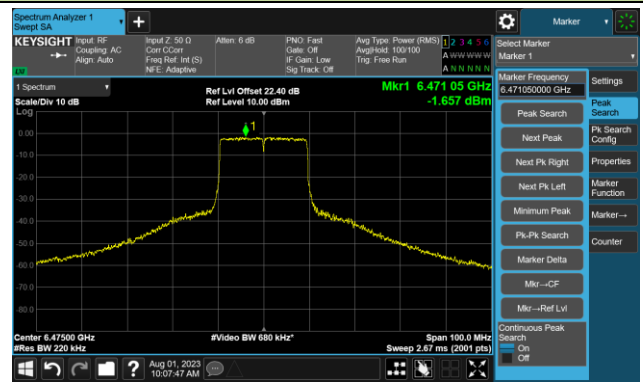

Channel 105 (6475MHz)

The Reference Level