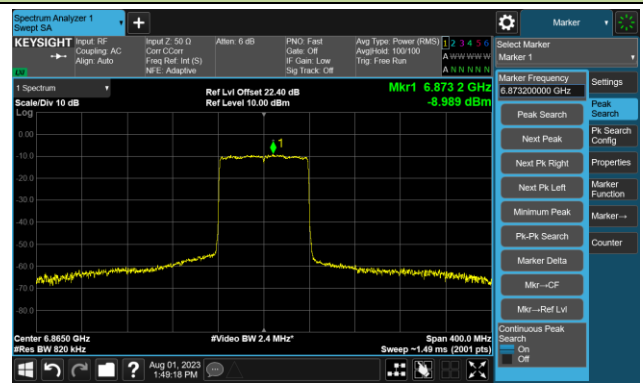

Channel 183 (6865MHz)

The Reference Level