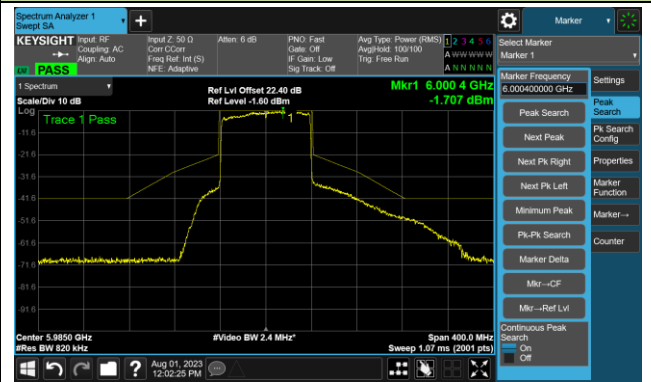

Channel 195 (6925MHz)

The Reference Level

The Mask Data

Channel 211 (7005MHz)

The Reference Level

The Mask Data

802.11ax-HE40 - Ant 0

Channel 227 (7085MHz)

The Reference Level

The Mask Data

802.11ax-HE80 - Ant 0

Channel 7 (5985MHz)

The Reference Level

The Mask Data

Channel 55 (6225MHz)

The Reference Level

The Mask Data

Channel 87 (6385MHz)

The Reference Level

The Mask Data

802.11ax-HE80 - Ant 0

Channel 103 (6465MHz)

The Reference Level

The Mask Data