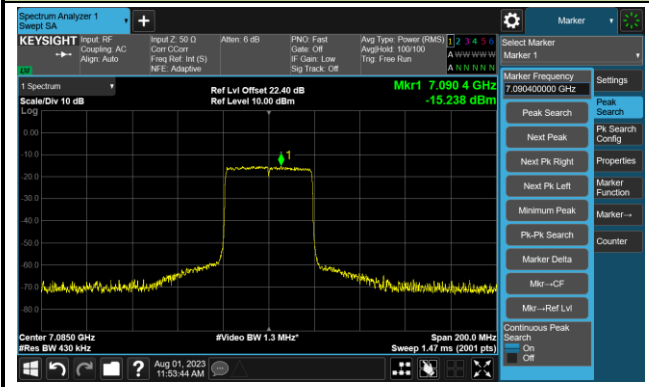

The Mask Data

Channel 179 (6845MHz)

The Reference Level

The Mask Data

802.11ax-HE40 - Ant 0

Channel 187 (6885MHz)

The Reference Level

The Mask Data

Channel 195 (6925MHz)

The Reference Level

The Mask Data

Channel 211 (7005MHz)

The Reference Level

The Mask Data

802.11ax-HE40 - Ant 0

Channel 227 (7085MHz)

The Reference Level

The Mask Data

802.11ax-HE80 - Ant 0

Channel 7 (5985MHz)

The Reference Level

The Mask Data

Channel 55 (6225MHz)

The Reference Level