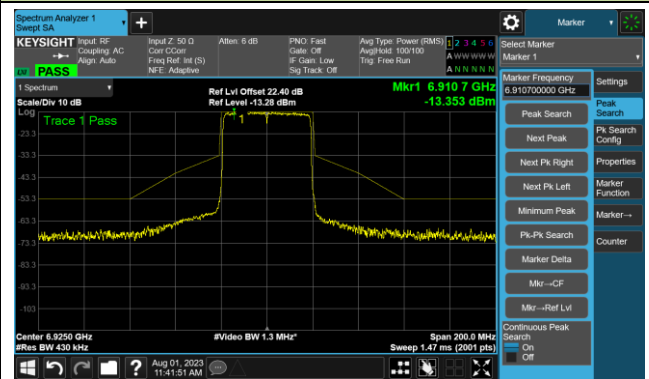

The Reference Level

The Mask Data

802.11ax-HE40 - Ant 0

Channel 123 (6565MHz)

The Reference Level

The Mask Data

Channel 147 (6685MHz)

The Reference Level

The Mask Data

Channel 179 (6845MHz)

The Reference Level

The Mask Data

802.11ax-HE40 - Ant 0

Channel 187 (6885MHz)

The Reference Level

The Mask Data

Channel 195 (6925MHz)

The Reference Level

The Mask Data

Channel 211 (7005MHz)

The Reference Level

The Mask Data

802.11ax-HE40 - Ant 0

Channel 227 (7085MHz)

The Reference Level

The Mask Data

802.11ax-HE80 - Ant 0

Channel 7 (5985MHz)

The Reference Level

The Mask Data

Channel 55 (6225MHz)

The Reference Level