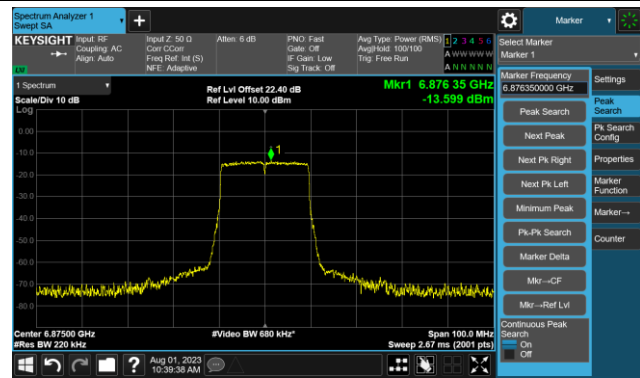

802.11ax-HE20 - Ant 0

Channel 185 (6875MHz)

The Reference Level

The Mask Data

Channel 189 (6895MHz)

The Reference Level

The Mask Data

Channel 209 (6995MHz)

The Reference Level

The Mask Data

802.11ax-HE20 - Ant 0

Channel 229 (7095MHz)

The Reference Level

The Mask Data

802.11ax-HE40 - Ant 0

Channel 3 (5965MHz)

The Reference Level

The Mask Data

Channel 51 (6205MHz)

The Reference Level

The Mask Data

Channel 91 (6405MHz)

The Reference Level

The Mask Data