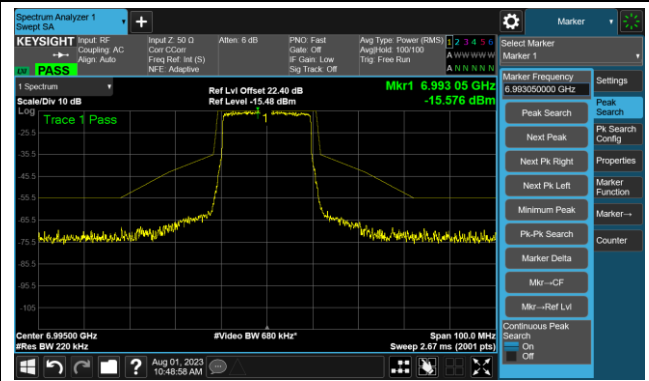

802.11ax-HE20 - Ant 0

Channel 185 (6875MHz)

The Reference Level

The Mask Data

Channel 189 (6895MHz)

The Reference Level

The Mask Data

Channel 209 (6995MHz)

The Reference Level

The Mask Data

802.11ax-HE20 - Ant 0

Channel 229 (7095MHz)

The Reference Level

The Mask Data

802.11ax-HE40 - Ant 0

Channel 3 (5965MHz)

The Reference Level

The Mask Data

Channel 51 (6205MHz)

The Reference Level

The Mask Data

Channel 91 (6405MHz)

The Reference Level

The Mask Data