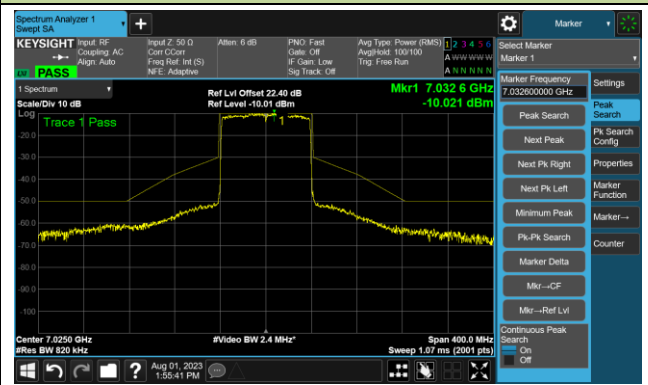

The Reference Level

The Mask Data

Channel 167 (6785MHz)

The Reference Level

The Mask Data

Channel 183 (6865MHz)

The Reference Level

The Mask Data

802.11ax-HE80 - Ant 0

Channel 199 (6945MHz)

The Reference Level

The Mask Data

Channel 215 (7025MHz)

The Reference Level

The Mask Data

802.11ax-HE160 - Ant 0

Channel 15 (6025MHz)

The Reference Level

The Mask Data

Channel 47 (6185MHz)

The Reference Level

The Mask Data

Channel 79 (6345MHz)

The Reference Level

The Mask Data

802.11ax-HE160 - Ant 0

Channel 111 (6505MHz)

The Reference Level

The Mask Data

Channel 143 (6665MHz)

The Reference Level

The Mask Data