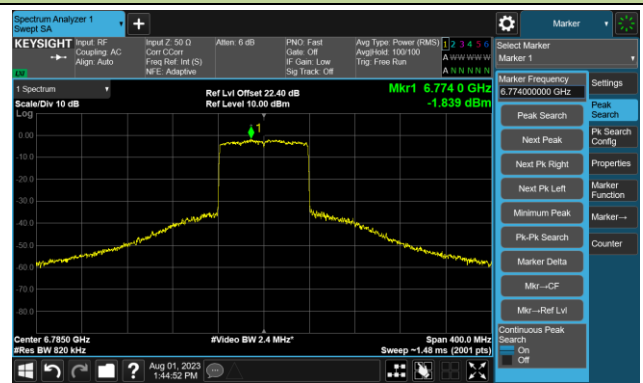

Channel 119 (6545MHz)

The Reference Level

The Mask Data

Channel 135 (6625MHz)

The Reference Level

The Mask Data

802.11ax-HE80 - Ant 0

Channel 151 (6705MHz)

The Reference Level

The Mask Data

Channel 167 (6785MHz)

The Reference Level

The Mask Data

Channel 183 (6865MHz)

The Reference Level

The Mask Data

802.11ax-HE80 - Ant 0

Channel 199 (6945MHz)

The Reference Level

The Mask Data

Channel 215 (7025MHz)

The Reference Level

The Mask Data

802.11ax-HE160 - Ant 0