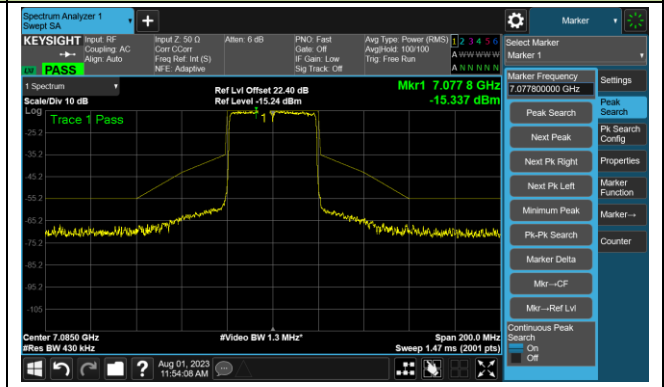

The Mask Data

Channel 179 (6845MHz)

The Reference Level

The Mask Data

802.11ax-HE40 - Ant 0

Channel 187 (6885MHz)

The Reference Level

The Mask Data

Channel 195 (6925MHz)

The Reference Level

The Mask Data

Channel 211 (7005MHz)

The Reference Level

The Mask Data

802.11ax-HE40 - Ant 0

Channel 227 (7085MHz)

The Reference Level

The Mask Data

802.11ax-HE80 - Ant 0

Channel 7 (5985MHz)

The Reference Level

The Mask Data

Channel 55 (6225MHz)

The Reference Level