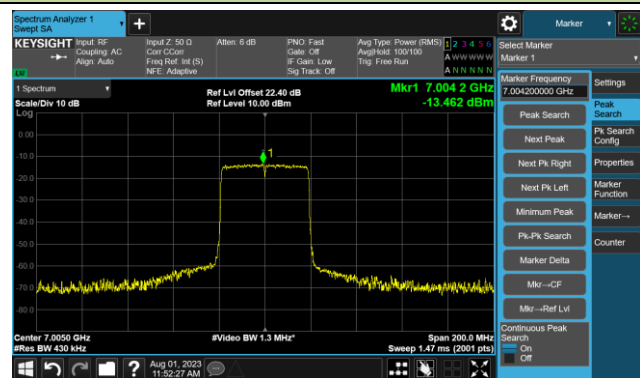

Channel 195 (6925MHz)

The Reference Level

The Mask Data

Channel 211 (7005MHz)

The Reference Level

The Mask Data

802.11ax-HE40 - Ant 0

Channel 227 (7085MHz)

The Reference Level

The Mask Data

802.11ax-HE80 - Ant 0

Channel 7 (5985MHz)

The Reference Level

The Mask Data

Channel 55 (6225MHz)

The Reference Level