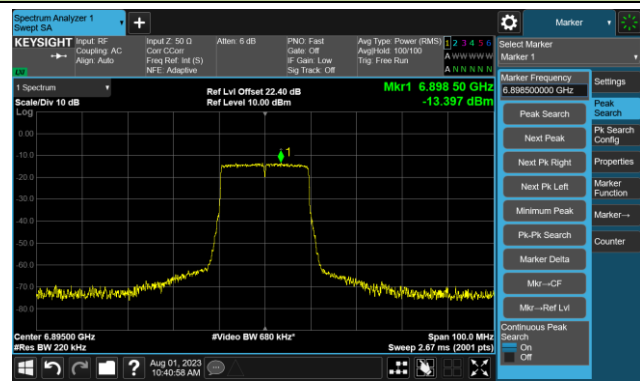

802.11ax-HE20 - Ant 0

Channel 185 (6875MHz)

The Reference Level

The Mask Data

Channel 189 (6895MHz)

The Reference Level

The Mask Data

Channel 209 (6995MHz)

The Reference Level

The Mask Data

802.11ax-HE20 - Ant 0

Channel 229 (7095MHz)

The Reference Level

The Mask Data

802.11ax-HE40 - Ant 0

Channel 3 (5965MHz)

The Reference Level

The Mask Data

Channel 51 (6205MHz)

The Reference Level

The Mask Data

Channel 91 (6405MHz)

The Reference Level

The Mask Data