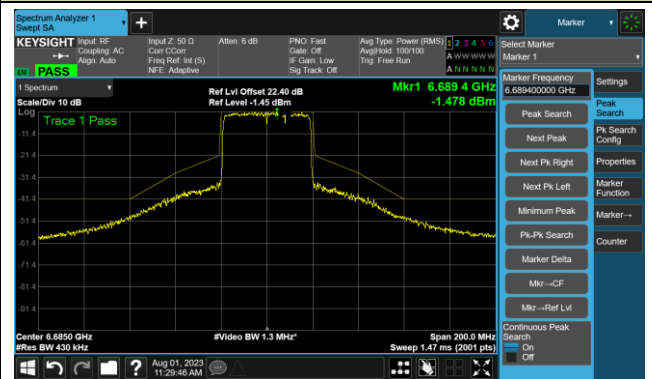

802.11ax-HE40 - Ant 0

Channel 99 (6445MHz)

The Reference Level

The Mask Data

Channel 107 (6485MHz)

The Reference Level

The Mask Data

Channel 115 (6525MHz)

The Reference Level

The Mask Data

802.11ax-HE40 - Ant 0

Channel 123 (6565MHz)

The Reference Level

The Mask Data

Channel 147 (6685MHz)

The Reference Level

The Mask Data

Channel 179 (6845MHz)

The Reference Level

The Mask Data

802.11ax-HE40 - Ant 0

Channel 187 (6885MHz)

The Reference Level

The Mask Data

Channel 195 (6925MHz)

The Reference Level

The Mask Data

Channel 211 (7005MHz)

The Reference Level

The Mask Data

802.11ax-HE40 - Ant 0

Channel 227 (7085MHz)