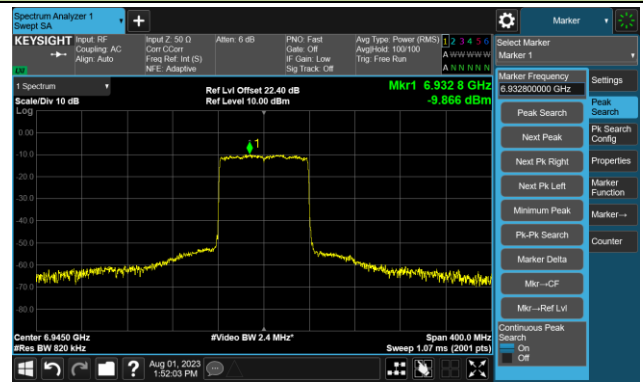

Channel 119 (6545MHz)

The Reference Level

The Mask Data

Channel 135 (6625MHz)

The Reference Level

The Mask Data

802.11ax-HE80 - Ant 0

Channel 151 (6705MHz)

The Reference Level

The Mask Data

Channel 167 (6785MHz)

The Reference Level

The Mask Data

Channel 183 (6865MHz)

The Reference Level

The Mask Data

802.11ax-HE80 - Ant 0

Channel 199 (6945MHz)

The Reference Level

The Mask Data

Channel 215 (7025MHz)

The Reference Level

The Mask Data

802.11ax-HE160 - Ant 0