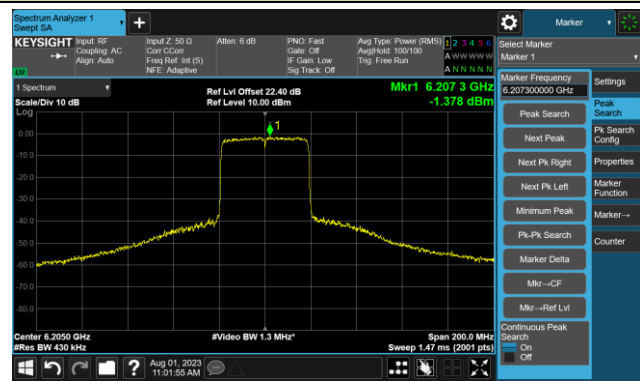

The Reference Level

The Mask Data

Channel 51 (6205MHz)

The Reference Level

The Mask Data

Channel 91 (6405MHz)

The Reference Level

The Mask Data

802.11ax-HE40 - Ant 0

Channel 99 (6445MHz)

The Reference Level

The Mask Data

Channel 107 (6485MHz)

The Reference Level

The Mask Data

Channel 115 (6525MHz)