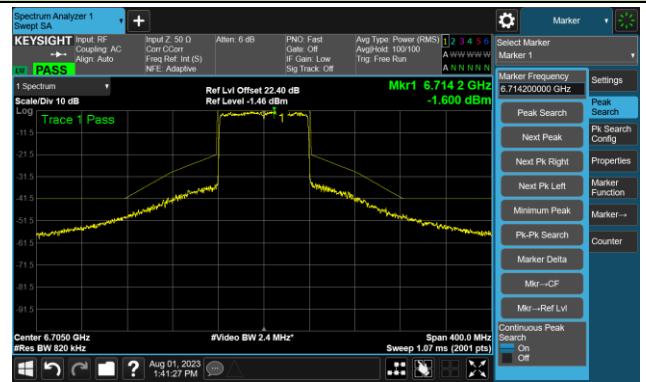

The Mask Data

Channel 87 (6385MHz)

The Reference Level

The Mask Data

802.11ax-HE80 - Ant 0

Channel 103 (6465MHz)

The Reference Level

The Mask Data

Channel 119 (6545MHz)

The Reference Level

The Mask Data

Channel 135 (6625MHz)

The Reference Level

The Mask Data

802.11ax-HE80 - Ant 0

Channel 151 (6705MHz)

The Reference Level

The Mask Data

Channel 167 (6785MHz)

The Reference Level

The Mask Data

Channel 183 (6865MHz)

The Reference Level

The Mask Data

802.11ax-HE80 - Ant 0

Channel 199 (6945MHz)

The Reference Level

The Mask Data

Channel 215 (7025MHz)

The Reference Level

The Mask Data

802.11ax-HE160 - Ant 0