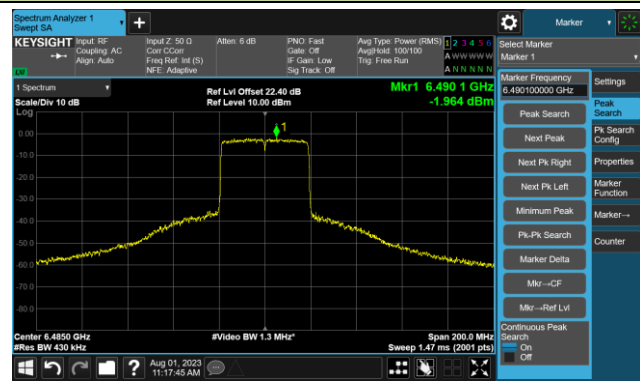

The Reference Level

The Mask Data

Channel 51 (6205MHz)

The Reference Level

The Mask Data

Channel 91 (6405MHz)

The Reference Level

The Mask Data

802.11ax-HE40 - Ant 0

Channel 99 (6445MHz)

The Reference Level

The Mask Data

Channel 107 (6485MHz)

The Reference Level

The Mask Data

Channel 115 (6525MHz)

The Reference Level

The Mask Data

802.11ax-HE40 - Ant 0

Channel 123 (6565MHz)

The Reference Level

The Mask Data

Channel 147 (6685MHz)

The Reference Level