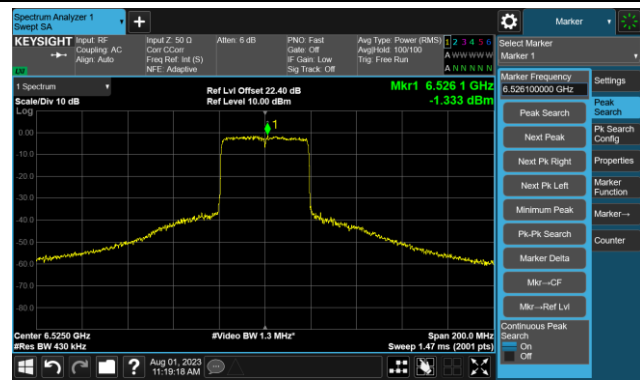

The Reference Level

The Mask Data

Channel 51 (6205MHz)

The Reference Level

The Mask Data

Channel 91 (6405MHz)

The Reference Level

The Mask Data

802.11ax-HE40 - Ant 0

Channel 99 (6445MHz)

The Reference Level

The Mask Data

Channel 107 (6485MHz)

The Reference Level

The Mask Data

Channel 115 (6525MHz)

The Reference Level

The Mask Data

802.11ax-HE40 - Ant 0

Channel 123 (6565MHz)

The Reference Level

The Mask Data

Channel 147 (6685MHz)

The Reference Level