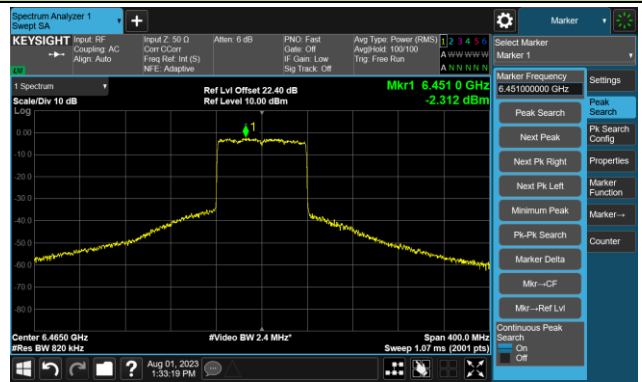

The Reference Level

The Mask Data

802.11ax-HE80 - Ant 0

Channel 7 (5985MHz)

The Reference Level

The Mask Data

Channel 55 (6225MHz)

The Reference Level

The Mask Data

Channel 87 (6385MHz)

The Reference Level

The Mask Data

802.11ax-HE80 - Ant 0

Channel 103 (6465MHz)

The Reference Level

The Mask Data

Channel 119 (6545MHz)

The Reference Level

The Mask Data

Channel 135 (6625MHz)

The Reference Level

The Mask Data

802.11ax-HE80 - Ant 0

Channel 151 (6705MHz)

The Reference Level

The Mask Data

Channel 167 (6785MHz)

The Reference Level

The Mask Data

Channel 183 (6865MHz)

The Reference Level

The Mask Data