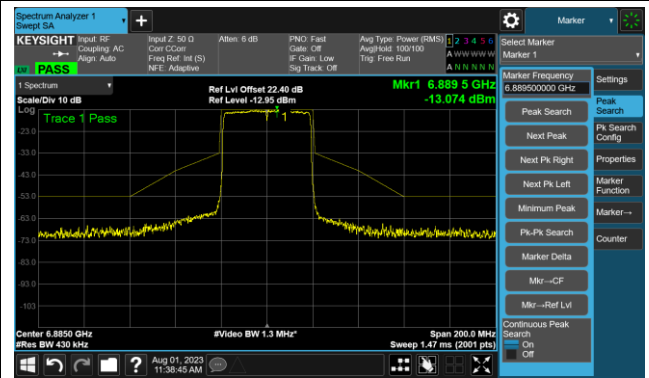

The Reference Level

The Mask Data

802.11ax-HE40 - Ant 0

Channel 123 (6565MHz)

The Reference Level

The Mask Data

Channel 147 (6685MHz)

The Reference Level

The Mask Data

Channel 179 (6845MHz)

The Reference Level

The Mask Data

802.11ax-HE40 - Ant 0

Channel 187 (6885MHz)

The Reference Level

The Mask Data

Channel 195 (6925MHz)

The Reference Level

The Mask Data

Channel 211 (7005MHz)

The Reference Level

The Mask Data

802.11ax-HE40 - Ant 0

Channel 227 (7085MHz)

The Reference Level

The Mask Data

802.11ax-HE80 - Ant 0

Channel 7 (5985MHz)

The Reference Level

The Mask Data

Channel 55 (6225MHz)

The Reference Level