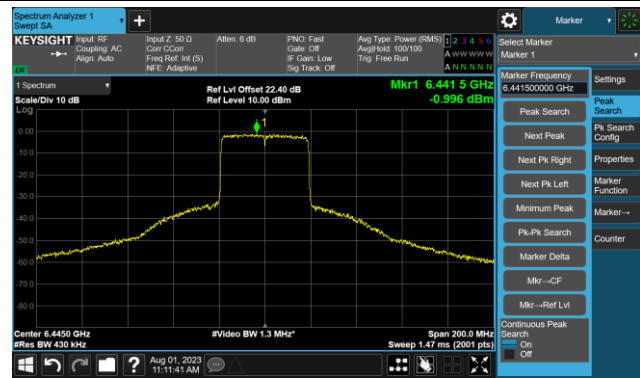

The Reference Level

The Mask Data

Channel 51 (6205MHz)

The Reference Level

The Mask Data

Channel 91 (6405MHz)

The Reference Level

The Mask Data

802.11ax-HE40 - Ant 0

Channel 99 (6445MHz)

The Reference Level

The Mask Data

Channel 107 (6485MHz)

The Reference Level

The Mask Data

Channel 115 (6525MHz)