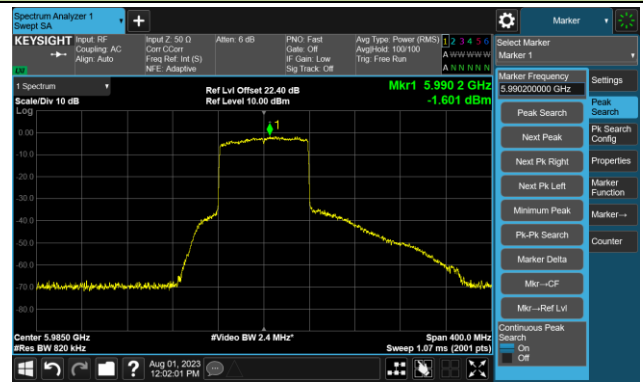

Channel 195 (6925MHz)

The Reference Level

The Mask Data

Channel 211 (7005MHz)

The Reference Level

The Mask Data

802.11ax-HE40 - Ant 0

Channel 227 (7085MHz)

The Reference Level

The Mask Data

802.11ax-HE80 - Ant 0

Channel 7 (5985MHz)

The Reference Level

The Mask Data

Channel 55 (6225MHz)

The Reference Level

The Mask Data

Channel 87 (6385MHz)

The Reference Level

The Mask Data

802.11ax-HE80 - Ant 0

Channel 103 (6465MHz)

The Reference Level

The Mask Data