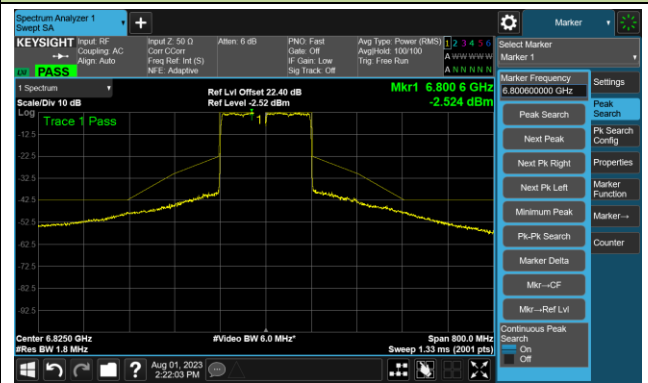

Channel 15 (6025MHz)

The Reference Level

The Mask Data

Channel 47 (6185MHz)

The Reference Level

The Mask Data

Channel 79 (6345MHz)

The Reference Level

The Mask Data

802.11ax-HE160 - Ant 0

Channel 111 (6505MHz)

The Reference Level

The Mask Data

Channel 143 (6665MHz)

The Reference Level

The Mask Data

Channel 175 (6825MHz)

The Reference Level

The Mask Data

802.11ax-HE160 - Ant 0

Channel 207 (6985MHz)

The Reference Level

The Mask Data