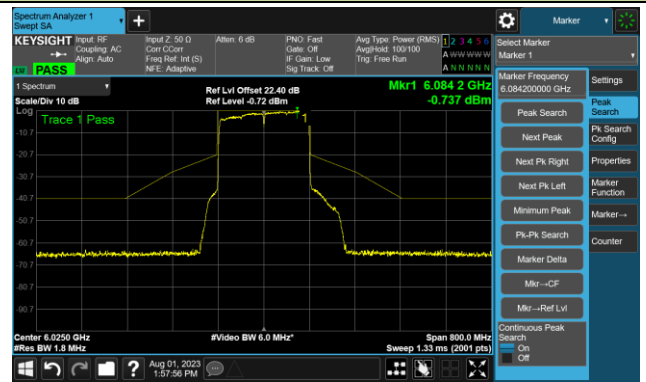

The Reference Level

The Mask Data

Channel 167 (6785MHz)

The Reference Level

The Mask Data

Channel 183 (6865MHz)

The Reference Level

The Mask Data

802.11ax-HE80 - Ant 0

Channel 199 (6945MHz)

The Reference Level

The Mask Data

Channel 215 (7025MHz)

The Reference Level

The Mask Data

802.11ax-HE160 - Ant 0

Channel 15 (6025MHz)

The Reference Level

The Mask Data

Channel 47 (6185MHz)

The Reference Level

The Mask Data

Channel 79 (6345MHz)

The Reference Level