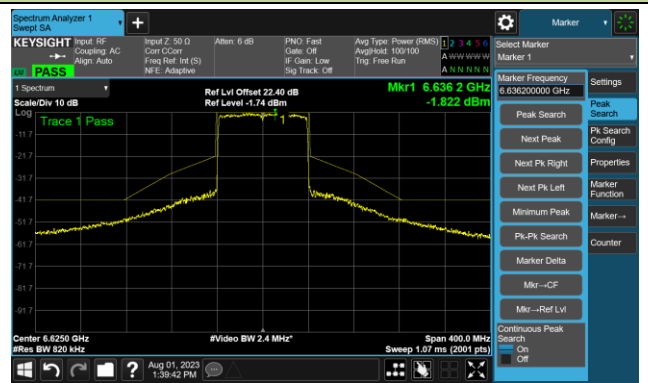

The Mask Data

Channel 87 (6385MHz)

The Reference Level

The Mask Data

802.11ax-HE80 - Ant 0

Channel 103 (6465MHz)

The Reference Level

The Mask Data

Channel 119 (6545MHz)

The Reference Level

The Mask Data

Channel 135 (6625MHz)

The Reference Level

The Mask Data

802.11ax-HE80 - Ant 0

Channel 151 (6705MHz)

The Reference Level

The Mask Data

Channel 167 (6785MHz)

The Reference Level

The Mask Data

Channel 183 (6865MHz)

The Reference Level

The Mask Data

802.11ax-HE80 - Ant 0

Channel 199 (6945MHz)

The Reference Level

The Mask Data

Channel 215 (7025MHz)

The Reference Level

The Mask Data

802.11ax-HE160 - Ant 0