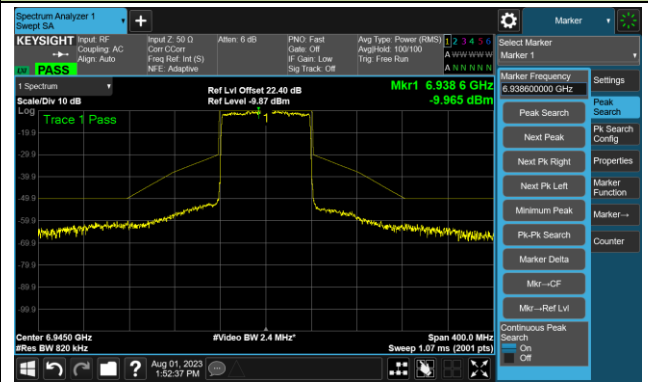

Channel 119 (6545MHz)

The Reference Level

The Mask Data

Channel 135 (6625MHz)

The Reference Level

The Mask Data

802.11ax-HE80 - Ant 0

Channel 151 (6705MHz)

The Reference Level

The Mask Data

Channel 167 (6785MHz)

The Reference Level

The Mask Data

Channel 183 (6865MHz)

The Reference Level

The Mask Data

802.11ax-HE80 - Ant 0

Channel 199 (6945MHz)

The Reference Level

The Mask Data

Channel 215 (7025MHz)

The Reference Level

The Mask Data

802.11ax-HE160 - Ant 0