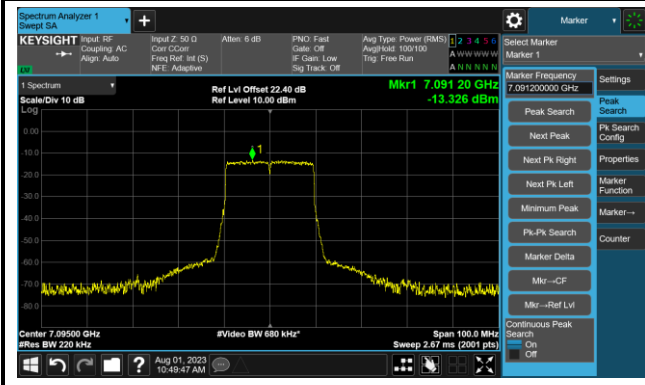

The Reference Level

The Mask Data

802.11ax-HE20 - Ant 0

Channel 229 (7095MHz)

The Reference Level

The Mask Data

802.11ax-HE40 - Ant 0

Channel 3 (5965MHz)

The Reference Level

The Mask Data

Channel 51 (6205MHz)

The Reference Level

The Mask Data

Channel 91 (6405MHz)

The Reference Level

The Mask Data