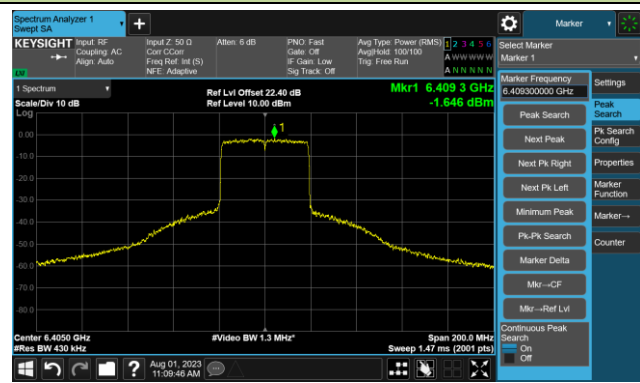

The Reference Level

The Mask Data

Channel 51 (6205MHz)

The Reference Level

The Mask Data

Channel 91 (6405MHz)

The Reference Level

The Mask Data

802.11ax-HE40 - Ant 0

Channel 99 (6445MHz)

The Reference Level

The Mask Data

Channel 107 (6485MHz)

The Reference Level

The Mask Data

Channel 115 (6525MHz)

The Reference Level

The Mask Data

802.11ax-HE40 - Ant 0

Channel 123 (6565MHz)

The Reference Level

The Mask Data

Channel 147 (6685MHz)

The Reference Level