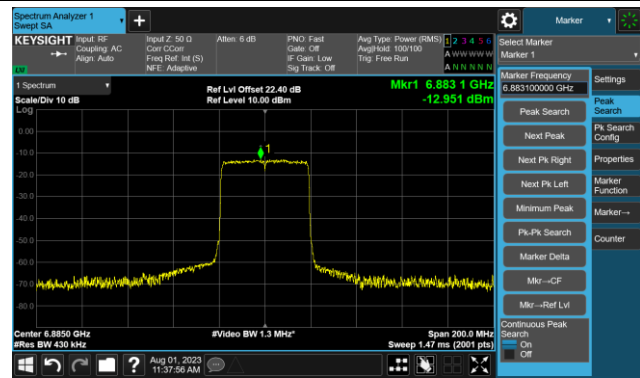

The Mask Data

Channel 179 (6845MHz)

The Reference Level

The Mask Data

802.11ax-HE40 - Ant 0

Channel 187 (6885MHz)

The Reference Level

The Mask Data

Channel 195 (6925MHz)

The Reference Level

The Mask Data

Channel 211 (7005MHz)

The Reference Level

The Mask Data

802.11ax-HE40 - Ant 0

Channel 227 (7085MHz)