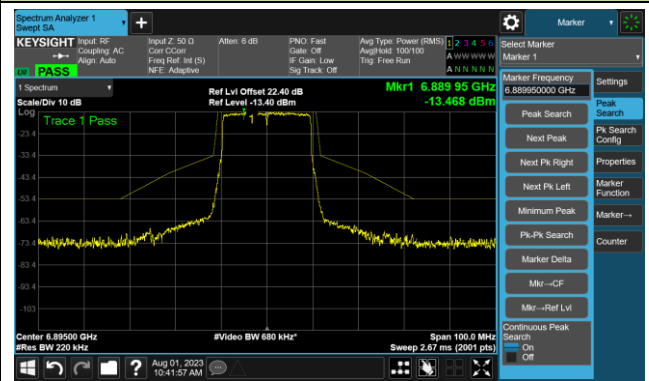

802.11ax-HE20 - Ant 0

Channel 185 (6875MHz)

The Reference Level

The Mask Data

Channel 189 (6895MHz)

The Reference Level

The Mask Data

Channel 209 (6995MHz)

The Reference Level

The Mask Data

802.11ax-HE20 - Ant 0

Channel 229 (7095MHz)

The Reference Level

The Mask Data

802.11ax-HE40 - Ant 0

Channel 3 (5965MHz)

The Reference Level

The Mask Data

Channel 51 (6205MHz)

The Reference Level

The Mask Data

Channel 91 (6405MHz)

The Reference Level

The Mask Data