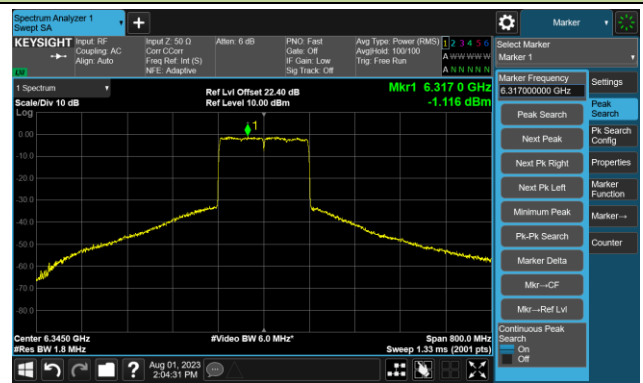

802.11ax-HE80 - Ant 0

Channel 199 (6945MHz)

The Reference Level

The Mask Data

Channel 215 (7025MHz)

The Reference Level

The Mask Data

802.11ax-HE160 - Ant 0

Channel 15 (6025MHz)

The Reference Level

The Mask Data

Channel 47 (6185MHz)

The Reference Level

The Mask Data

Channel 79 (6345MHz)

The Reference Level

The Mask Data

802.11ax-HE160 - Ant 0

Channel 111 (6505MHz)

The Reference Level

The Mask Data

Channel 143 (6665MHz)

The Reference Level

The Mask Data