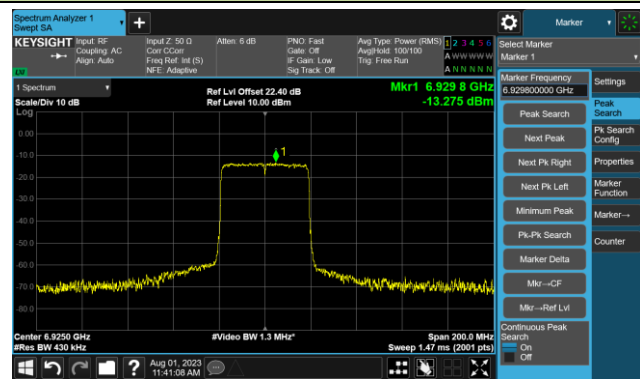

The Mask Data

Channel 179 (6845MHz)

The Reference Level

The Mask Data

802.11ax-HE40 - Ant 0

Channel 187 (6885MHz)

The Reference Level

The Mask Data

Channel 195 (6925MHz)

The Reference Level

The Mask Data

Channel 211 (7005MHz)

The Reference Level

The Mask Data

802.11ax-HE40 - Ant 0

Channel 227 (7085MHz)