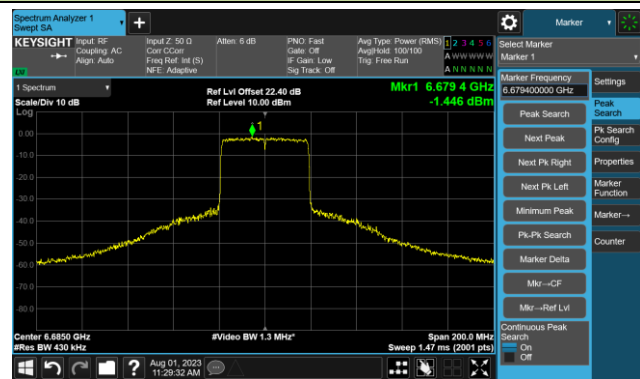

The Reference Level

The Mask Data

802.11ax-HE40 - Ant 0

Channel 123 (6565MHz)

The Reference Level

The Mask Data

Channel 147 (6685MHz)

The Reference Level

The Mask Data

Channel 179 (6845MHz)

The Reference Level

The Mask Data

802.11ax-HE40 - Ant 0

Channel 187 (6885MHz)

The Reference Level

The Mask Data

Channel 195 (6925MHz)

The Reference Level

The Mask Data

Channel 211 (7005MHz)

The Reference Level

The Mask Data

802.11ax-HE40 - Ant 0

Channel 227 (7085MHz)