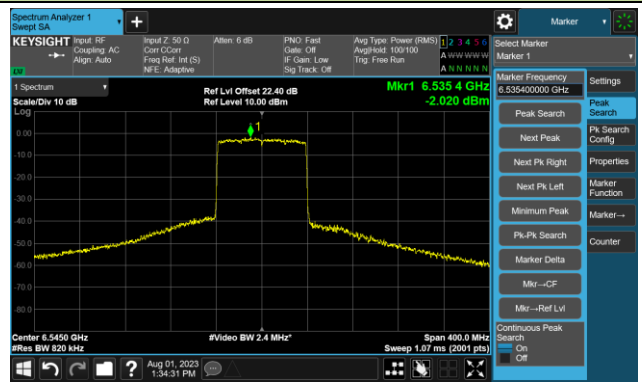

The Reference Level

The Mask Data

802.11ax-HE80 - Ant 0

Channel 7 (5985MHz)

The Reference Level

The Mask Data

Channel 55 (6225MHz)

The Reference Level

The Mask Data

Channel 87 (6385MHz)

The Reference Level

The Mask Data

802.11ax-HE80 - Ant 0

Channel 103 (6465MHz)

The Reference Level

The Mask Data

Channel 119 (6545MHz)

The Reference Level

The Mask Data

Channel 135 (6625MHz)

The Reference Level

The Mask Data

802.11ax-HE80 - Ant 0

Channel 151 (6705MHz)

The Reference Level

The Mask Data

Channel 167 (6785MHz)

The Reference Level

The Mask Data

Channel 183 (6865MHz)

The Reference Level

The Mask Data