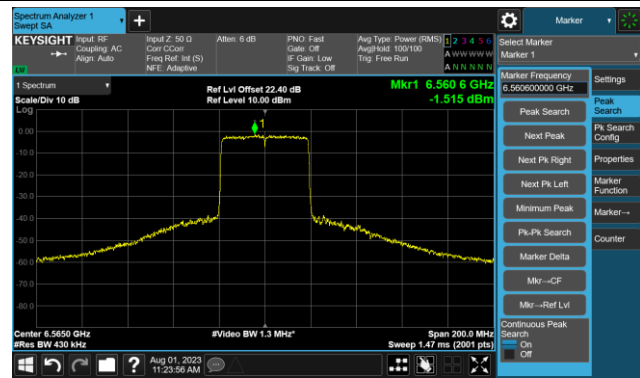

The Reference Level

The Mask Data

802.11ax-HE40 - Ant 0

Channel 123 (6565MHz)

The Reference Level

The Mask Data

Channel 147 (6685MHz)

The Reference Level

The Mask Data

Channel 179 (6845MHz)

The Reference Level

The Mask Data

802.11ax-HE40 - Ant 0

Channel 187 (6885MHz)

The Reference Level

The Mask Data

Channel 195 (6925MHz)

The Reference Level

The Mask Data

Channel 211 (7005MHz)

The Reference Level

The Mask Data

802.11ax-HE40 - Ant 0

Channel 227 (7085MHz)