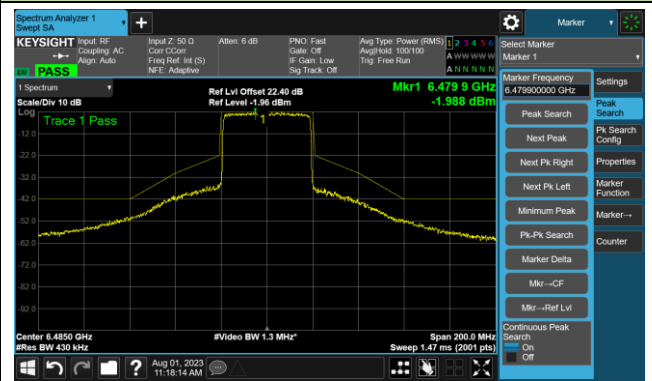

The Reference Level

The Mask Data

Channel 51 (6205MHz)

The Reference Level

The Mask Data

Channel 91 (6405MHz)

The Reference Level

The Mask Data

802.11ax-HE40 - Ant 0

Channel 99 (6445MHz)

The Reference Level

The Mask Data

Channel 107 (6485MHz)

The Reference Level

The Mask Data

Channel 115 (6525MHz)

The Reference Level

The Mask Data

802.11ax-HE40 - Ant 0

Channel 123 (6565MHz)

The Reference Level

The Mask Data

Channel 147 (6685MHz)

The Reference Level

The Mask Data

Channel 179 (6845MHz)

The Reference Level

The Mask Data

802.11ax-HE40 - Ant 0

Channel 187 (6885MHz)

The Reference Level

The Mask Data