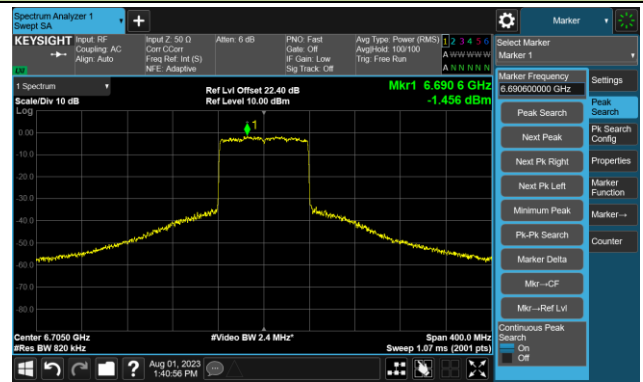

The Mask Data

Channel 87 (6385MHz)

The Reference Level

The Mask Data

802.11ax-HE80 - Ant 0

Channel 103 (6465MHz)

The Reference Level

The Mask Data

Channel 119 (6545MHz)

The Reference Level

The Mask Data

Channel 135 (6625MHz)

The Reference Level

The Mask Data

802.11ax-HE80 - Ant 0

Channel 151 (6705MHz)

The Reference Level

The Mask Data

Channel 167 (6785MHz)

The Reference Level

The Mask Data

Channel 183 (6865MHz)

The Reference Level

The Mask Data