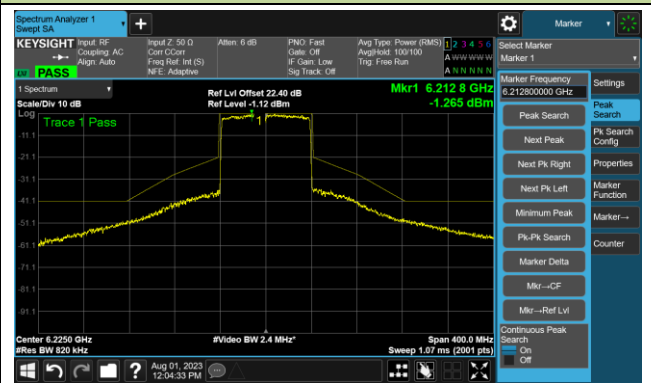

Channel 195 (6925MHz)

The Reference Level

The Mask Data

Channel 211 (7005MHz)

The Reference Level

The Mask Data

802.11ax-HE40 - Ant 0

Channel 227 (7085MHz)

The Reference Level

The Mask Data

802.11ax-HE80 - Ant 0

Channel 7 (5985MHz)

The Reference Level

The Mask Data

Channel 55 (6225MHz)

The Reference Level

The Mask Data

Channel 87 (6385MHz)

The Reference Level

The Mask Data

802.11ax-HE80 - Ant 0

Channel 103 (6465MHz)

The Reference Level

The Mask Data

Channel 119 (6545MHz)

The Reference Level

The Mask Data

Channel 135 (6625MHz)

The Reference Level

The Mask Data

802.11ax-HE80 - Ant 0

Channel 151 (6705MHz)