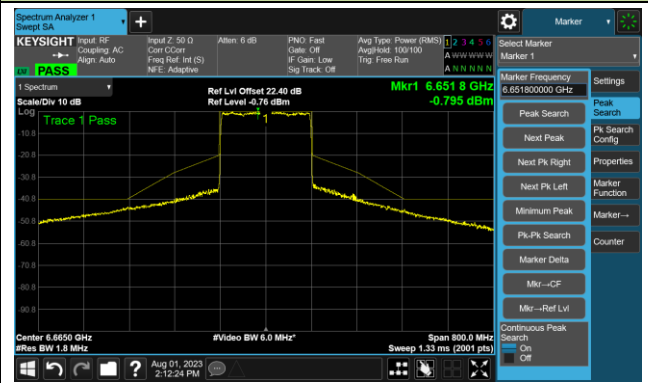

Channel 15 (6025MHz)

The Reference Level

The Mask Data

Channel 47 (6185MHz)

The Reference Level

The Mask Data

Channel 79 (6345MHz)

The Reference Level

The Mask Data

802.11ax-HE160 - Ant 0

Channel 111 (6505MHz)

The Reference Level

The Mask Data

Channel 143 (6665MHz)

The Reference Level

The Mask Data

Channel 175 (6825MHz)

The Reference Level

The Mask Data

802.11ax-HE160 - Ant 0

Channel 207 (6985MHz)

The Reference Level

The Mask Data