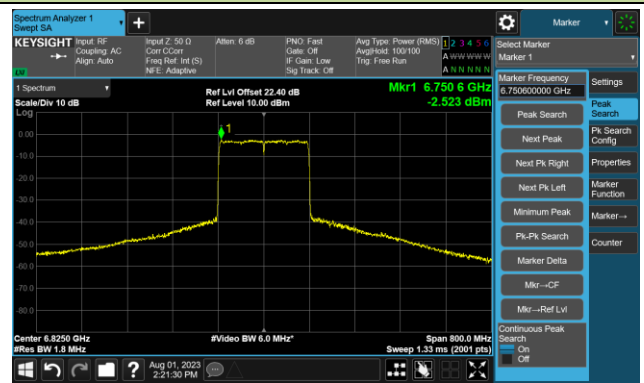

Channel 15 (6025MHz)

The Reference Level

The Mask Data

Channel 47 (6185MHz)

The Reference Level

The Mask Data

Channel 79 (6345MHz)

The Reference Level

The Mask Data

802.11ax-HE160 - Ant 0

Channel 111 (6505MHz)

The Reference Level

The Mask Data

Channel 143 (6665MHz)

The Reference Level

The Mask Data

Channel 175 (6825MHz)

The Reference Level

The Mask Data

802.11ax-HE160 - Ant 0

Channel 207 (6985MHz)

The Reference Level

The Mask Data