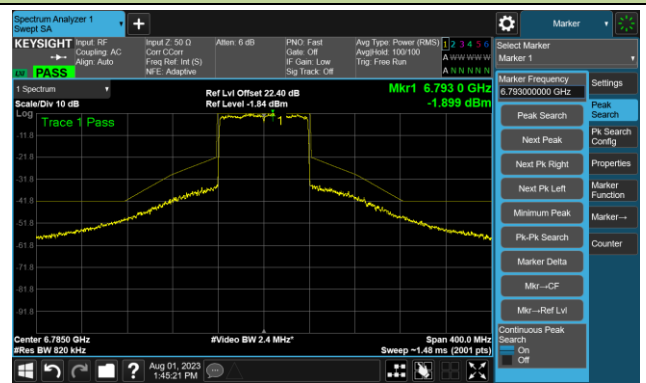

Channel 119 (6545MHz)

The Reference Level

The Mask Data

Channel 135 (6625MHz)

The Reference Level

The Mask Data

802.11ax-HE80 - Ant 0

Channel 151 (6705MHz)

The Reference Level

The Mask Data

Channel 167 (6785MHz)

The Reference Level

The Mask Data

Channel 183 (6865MHz)

The Reference Level

The Mask Data

802.11ax-HE80 - Ant 0

Channel 199 (6945MHz)

The Reference Level

The Mask Data

Channel 215 (7025MHz)

The Reference Level

The Mask Data

802.11ax-HE160 - Ant 0

Channel 15 (6025MHz)

The Reference Level

The Mask Data

Channel 47 (6185MHz)

The Reference Level

The Mask Data

Channel 79 (6345MHz)

The Reference Level