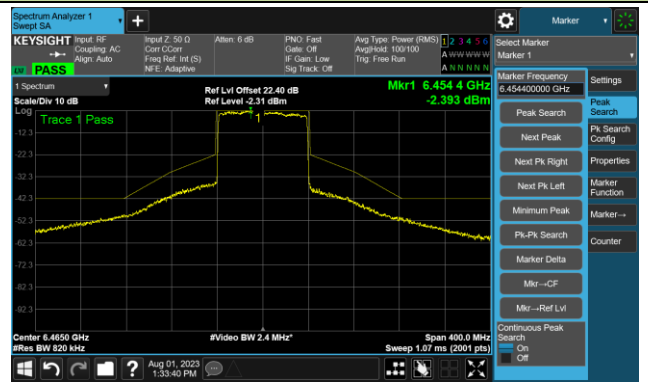

The Reference Level

The Mask Data

802.11ax-HE80 - Ant 0

Channel 7 (5985MHz)

The Reference Level

The Mask Data

Channel 55 (6225MHz)

The Reference Level

The Mask Data

Channel 87 (6385MHz)

The Reference Level

The Mask Data

802.11ax-HE80 - Ant 0

Channel 103 (6465MHz)

The Reference Level

The Mask Data

Channel 119 (6545MHz)

The Reference Level

The Mask Data

Channel 135 (6625MHz)

The Reference Level

The Mask Data

802.11ax-HE80 - Ant 0

Channel 151 (6705MHz)

The Reference Level

The Mask Data

Channel 167 (6785MHz)

The Reference Level

The Mask Data

Channel 183 (6865MHz)

The Reference Level

The Mask Data