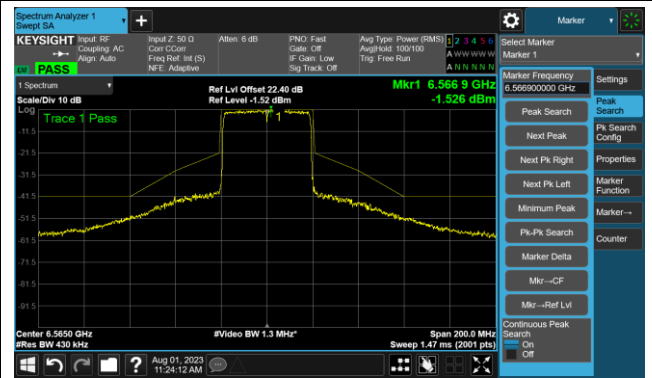

802.11ax-HE40 - Ant 0

Channel 99 (6445MHz)

The Reference Level

The Mask Data

Channel 107 (6485MHz)

The Reference Level

The Mask Data

Channel 115 (6525MHz)

The Reference Level

The Mask Data

802.11ax-HE40 - Ant 0

Channel 123 (6565MHz)

The Reference Level

The Mask Data

Channel 147 (6685MHz)

The Reference Level

The Mask Data

Channel 179 (6845MHz)

The Reference Level

The Mask Data

802.11ax-HE40 - Ant 0

Channel 187 (6885MHz)

The Reference Level

The Mask Data

Channel 195 (6925MHz)

The Reference Level

The Mask Data

Channel 211 (7005MHz)

The Reference Level

The Mask Data

802.11ax-HE40 - Ant 0

Channel 227 (7085MHz)