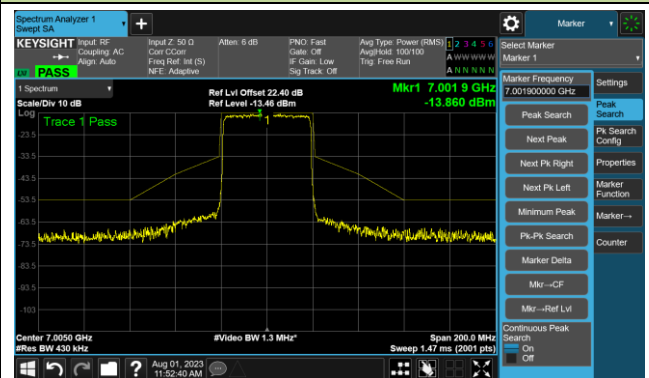

The Mask Data

Channel 179 (6845MHz)

The Reference Level

The Mask Data

802.11ax-HE40 - Ant 0

Channel 187 (6885MHz)

The Reference Level

The Mask Data

Channel 195 (6925MHz)

The Reference Level

The Mask Data

Channel 211 (7005MHz)

The Reference Level

The Mask Data

802.11ax-HE40 - Ant 0

Channel 227 (7085MHz)

The Reference Level

The Mask Data

802.11ax-HE80 - Ant 0

Channel 7 (5985MHz)

The Reference Level

The Mask Data

Channel 55 (6225MHz)

The Reference Level