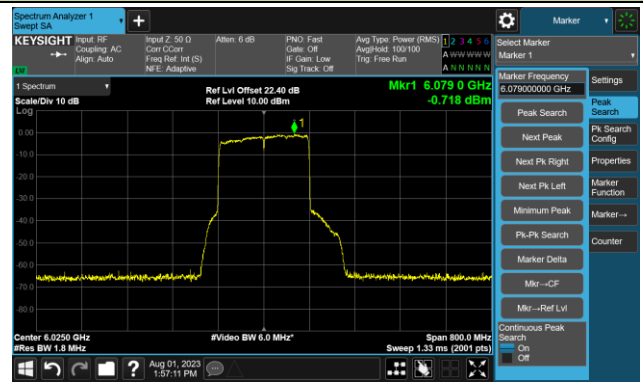

The Reference Level

The Mask Data

Channel 167 (6785MHz)

The Reference Level

The Mask Data

Channel 183 (6865MHz)

The Reference Level

The Mask Data

802.11ax-HE80 - Ant 0

Channel 199 (6945MHz)

The Reference Level

The Mask Data

Channel 215 (7025MHz)

The Reference Level

The Mask Data

802.11ax-HE160 - Ant 0

Channel 15 (6025MHz)

The Reference Level

The Mask Data

Channel 47 (6185MHz)

The Reference Level

The Mask Data

Channel 79 (6345MHz)

The Reference Level