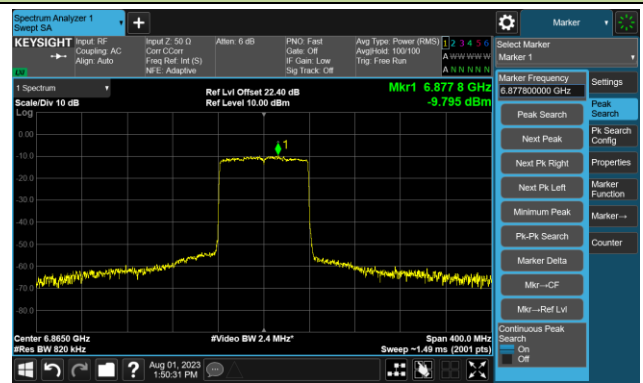

The Reference Level

The Mask Data

Channel 167 (6785MHz)

The Reference Level

The Mask Data

Channel 183 (6865MHz)

The Reference Level

The Mask Data

802.11ax-HE80 - Ant 0

Channel 199 (6945MHz)

The Reference Level

The Mask Data

Channel 215 (7025MHz)

The Reference Level

The Mask Data

802.11ax-HE160 - Ant 0