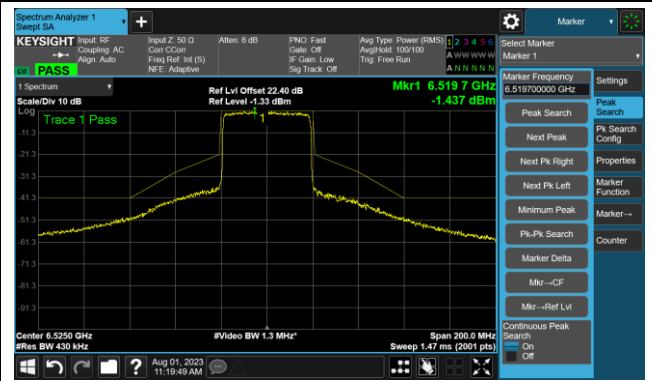

The Reference Level

The Mask Data

Channel 51 (6205MHz)

The Reference Level

The Mask Data

Channel 91 (6405MHz)

The Reference Level

The Mask Data

802.11ax-HE40 - Ant 0

Channel 99 (6445MHz)

The Reference Level

The Mask Data

Channel 107 (6485MHz)

The Reference Level

The Mask Data

Channel 115 (6525MHz)

The Reference Level

The Mask Data

802.11ax-HE40 - Ant 0

Channel 123 (6565MHz)

The Reference Level

The Mask Data

Channel 147 (6685MHz)

The Reference Level

The Mask Data

Channel 179 (6845MHz)

The Reference Level

The Mask Data

802.11ax-HE40 - Ant 0

Channel 187 (6885MHz)

The Reference Level

The Mask Data