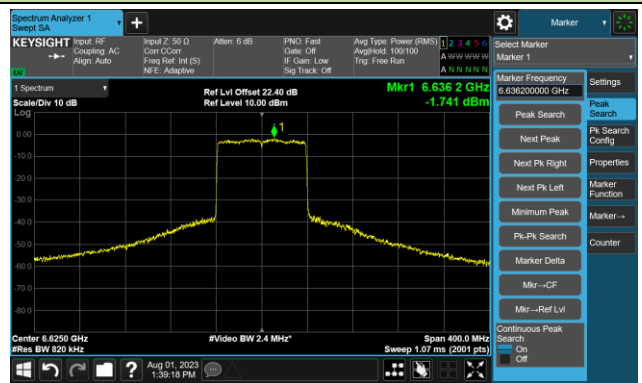

The Mask Data

Channel 87 (6385MHz)

The Reference Level

The Mask Data

802.11ax-HE80 - Ant 0

Channel 103 (6465MHz)

The Reference Level

The Mask Data

Channel 119 (6545MHz)

The Reference Level

The Mask Data

Channel 135 (6625MHz)

The Reference Level

The Mask Data

802.11ax-HE80 - Ant 0

Channel 151 (6705MHz)

The Reference Level

The Mask Data

Channel 167 (6785MHz)

The Reference Level

The Mask Data

Channel 183 (6865MHz)

The Reference Level

The Mask Data