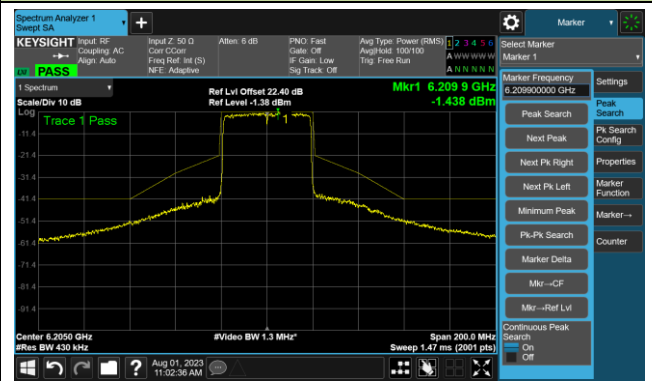

The Reference Level

The Mask Data

Channel 51 (6205MHz)

The Reference Level

The Mask Data

Channel 91 (6405MHz)

The Reference Level

The Mask Data

802.11ax-HE40 - Ant 0

Channel 99 (6445MHz)

The Reference Level

The Mask Data

Channel 107 (6485MHz)

The Reference Level

The Mask Data

Channel 115 (6525MHz)

The Reference Level

The Mask Data

802.11ax-HE40 - Ant 0

Channel 123 (6565MHz)

The Reference Level

The Mask Data

Channel 147 (6685MHz)

The Reference Level