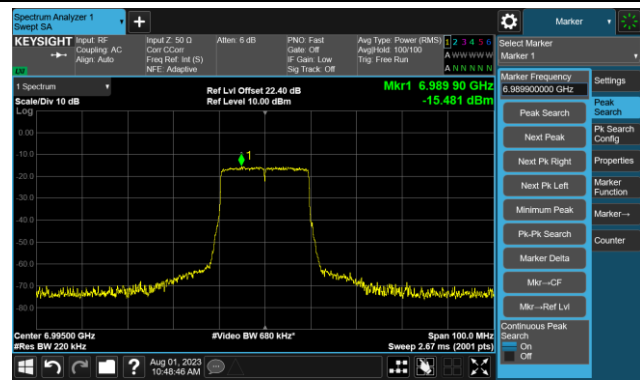

802.11ax-HE20 - Ant 0

Channel 185 (6875MHz)

The Reference Level

The Mask Data

Channel 189 (6895MHz)

The Reference Level

The Mask Data

Channel 209 (6995MHz)

The Reference Level

The Mask Data

802.11ax-HE20 - Ant 0

Channel 229 (7095MHz)

The Reference Level

The Mask Data

802.11ax-HE40 - Ant 0

Channel 3 (5965MHz)

The Reference Level

The Mask Data

Channel 51 (6205MHz)

The Reference Level

The Mask Data

Channel 91 (6405MHz)

The Reference Level

The Mask Data