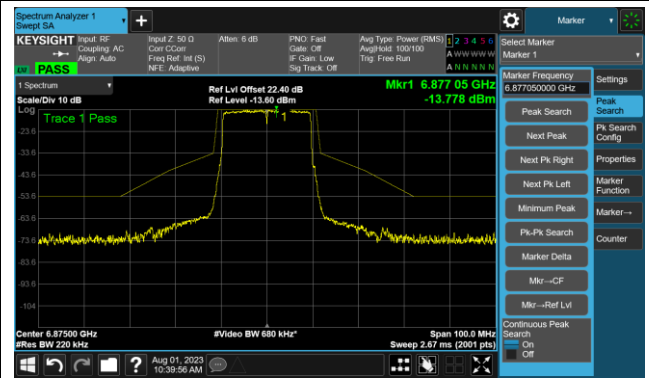

802.11ax-HE20 - Ant 0

Channel 185 (6875MHz)

The Reference Level

The Mask Data

Channel 189 (6895MHz)

The Reference Level

The Mask Data

Channel 209 (6995MHz)

The Reference Level

The Mask Data

802.11ax-HE20 - Ant 0

Channel 229 (7095MHz)

The Reference Level

The Mask Data

802.11ax-HE40 - Ant 0

Channel 3 (5965MHz)

The Reference Level

The Mask Data

Channel 51 (6205MHz)

The Reference Level

The Mask Data

Channel 91 (6405MHz)

The Reference Level

The Mask Data