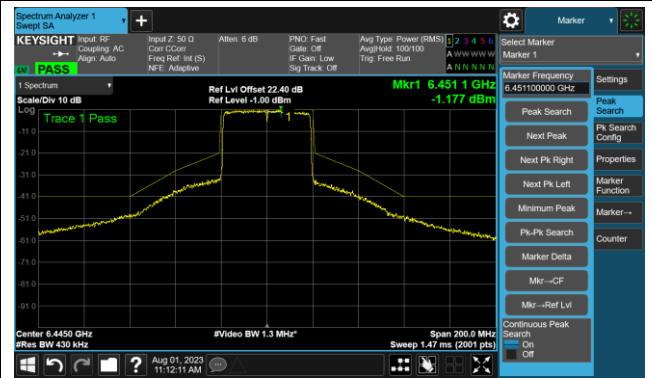

The Reference Level

The Mask Data

802.11ax-HE20 - Ant 0

Channel 229 (7095MHz)

The Reference Level

The Mask Data

802.11ax-HE40 - Ant 0

Channel 3 (5965MHz)

The Reference Level

The Mask Data

Channel 51 (6205MHz)

The Reference Level

The Mask Data

Channel 91 (6405MHz)

The Reference Level

The Mask Data

802.11ax-HE40 - Ant 0

Channel 99 (6445MHz)

The Reference Level

The Mask Data

Channel 107 (6485MHz)

The Reference Level

The Mask Data

Channel 115 (6525MHz)

The Reference Level

The Mask Data

802.11ax-HE40 - Ant 0

Channel 123 (6565MHz)

The Reference Level

The Mask Data

Channel 147 (6685MHz)

The Reference Level