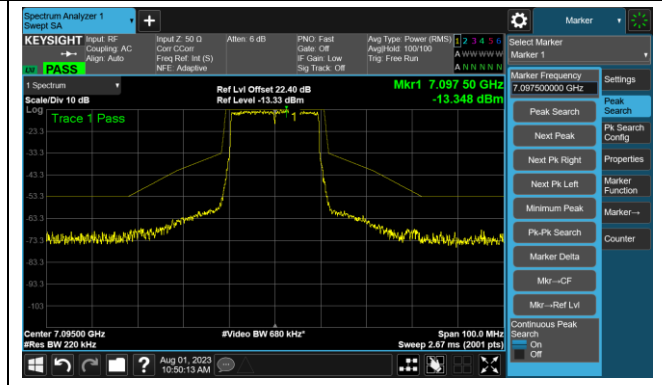

The Reference Level

The Mask Data

802.11ax-HE20 - Ant 0

Channel 229 (7095MHz)

The Reference Level

The Mask Data

802.11ax-HE40 - Ant 0

Channel 3 (5965MHz)

The Reference Level

The Mask Data

Channel 51 (6205MHz)

The Reference Level

The Mask Data

Channel 91 (6405MHz)

The Reference Level

The Mask Data