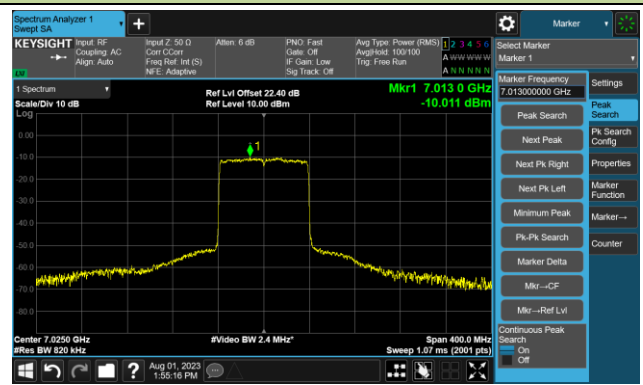

The Reference Level

The Mask Data

Channel 167 (6785MHz)

The Reference Level

The Mask Data

Channel 183 (6865MHz)

The Reference Level

The Mask Data

802.11ax-HE80 - Ant 0

Channel 199 (6945MHz)

The Reference Level

The Mask Data

Channel 215 (7025MHz)

The Reference Level

The Mask Data

802.11ax-HE160 - Ant 0

Channel 15 (6025MHz)

The Reference Level

The Mask Data

Channel 47 (6185MHz)

The Reference Level

The Mask Data

Channel 79 (6345MHz)

The Reference Level