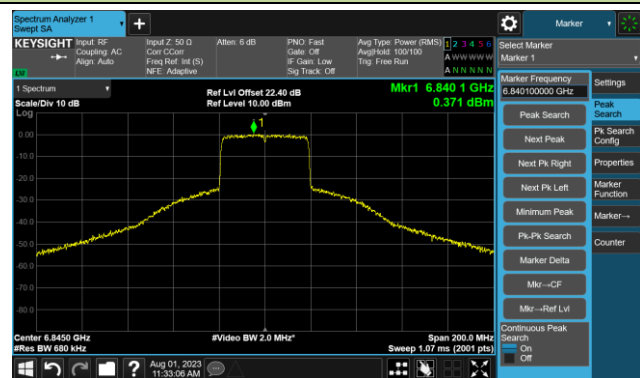

The Reference Level

The Mask Data

802.11ax-HE40 - Ant 0

Channel 123 (6565MHz)

The Reference Level

The Mask Data

Channel 147 (6685MHz)

The Reference Level

The Mask Data

Channel 179 (6845MHz)

The Reference Level

The Mask Data

802.11ax-HE40 - Ant 0

Channel 187 (6885MHz)

The Reference Level

The Mask Data

Channel 195 (6925MHz)

The Reference Level

The Mask Data

Channel 211 (7005MHz)

The Reference Level

The Mask Data

802.11ax-HE40 - Ant 0

Channel 227 (7085MHz)