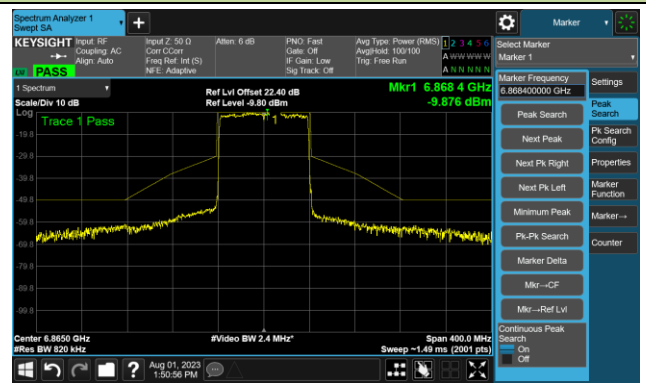

Channel 119 (6545MHz)

The Reference Level

The Mask Data

Channel 135 (6625MHz)

The Reference Level

The Mask Data

802.11ax-HE80 - Ant 0

Channel 151 (6705MHz)

The Reference Level

The Mask Data

Channel 167 (6785MHz)

The Reference Level

The Mask Data

Channel 183 (6865MHz)

The Reference Level

The Mask Data

802.11ax-HE80 - Ant 0

Channel 199 (6945MHz)

The Reference Level

The Mask Data

Channel 215 (7025MHz)

The Reference Level

The Mask Data

802.11ax-HE160 - Ant 0