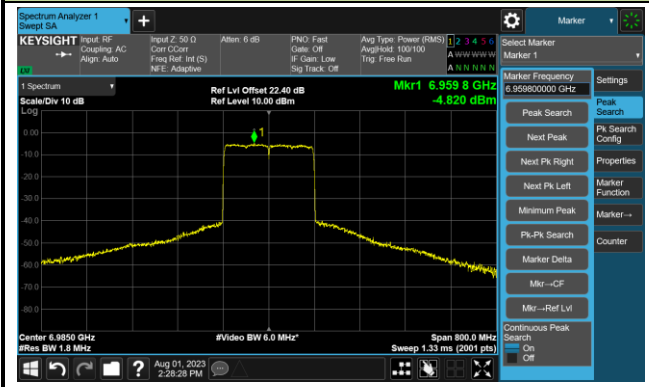

The Mask Data

802.11ax-HE160 - Ant 0

Channel 111 (6505MHz)

The Reference Level

The Mask Data

Channel 143 (6665MHz)

The Reference Level

The Mask Data

Channel 175 (6825MHz)

The Reference Level

The Mask Data

802.11ax-HE160 - Ant 0

Channel 207 (6985MHz)

The Reference Level

The Mask Data