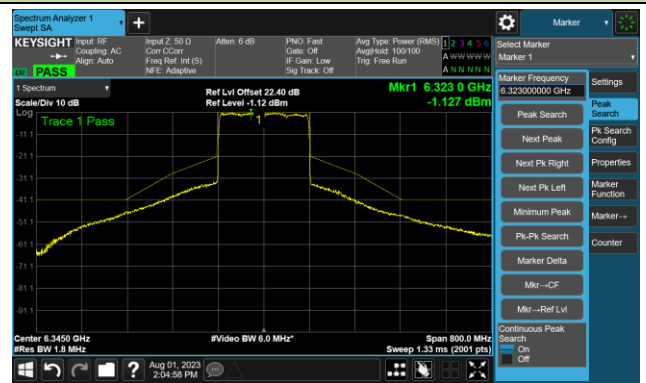

802.11ax-HE80 - Ant 0

Channel 199 (6945MHz)

The Reference Level

The Mask Data

Channel 215 (7025MHz)

The Reference Level

The Mask Data

802.11ax-HE160 - Ant 0

Channel 15 (6025MHz)

The Reference Level

The Mask Data

Channel 47 (6185MHz)

The Reference Level

The Mask Data

Channel 79 (6345MHz)

The Reference Level

The Mask Data

802.11ax-HE160 - Ant 0

Channel 111 (6505MHz)

The Reference Level

The Mask Data

Channel 143 (6665MHz)

The Reference Level

The Mask Data

Channel 175 (6825MHz)

The Reference Level

The Mask Data

802.11ax-HE160 - Ant 0

Channel 207 (6985MHz)

The Reference Level

The Mask Data