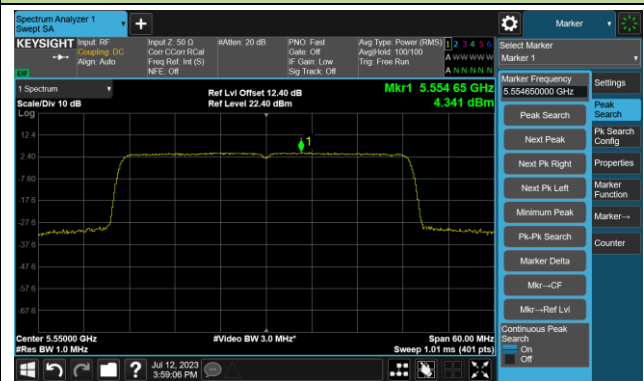

Channel 46 (5230MHz)

Channel 54 (5270MHz)

Channel 62 (5310MHz)

Channel 102 (5510MHz)

Channel 110 (5550MHz)

802.11ax-HE40 Power Spectral Density- Ant 0

Channel 134 (5670MHz)

Channel 142(5710MHz)

Channel 151 (5755MHz)

Channel 159 (5795MHz)

802.11ax-HE80 Power Spectral Density- Ant 0

Channel 42 (5210MHz)

Channel 58 (5290MHz)

Channel 106 (5530MHz)

Channel 122 (5610MHz)

Channel 138 (5690MHz)