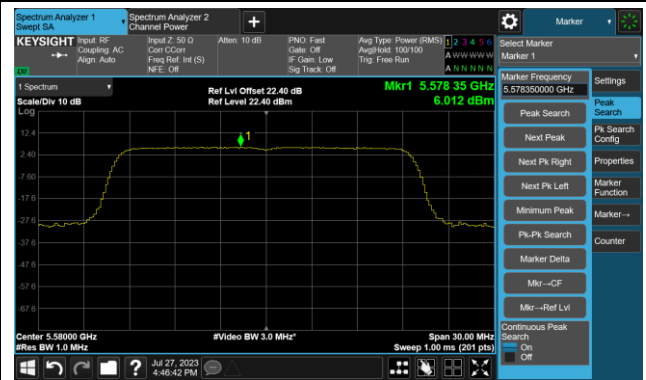

802.11ax-HE20 Power Spectral Density- Ant 0

Channel 36 (5180MHz)

Channel 44 (5220MHz)

Channel 48 (5240MHz)

Channel 52 (5260MHz)

Channel 60 (5300MHz)

Channel 64 (5320MHz)

802.11ax-HE20 Power Spectral Density- Ant 0

Channel 100 (5500MHz)

Channel 116 (5580MHz)

Channel 140 (5700MHz)

Channel 144(5720MHz)

Channel 149 (5745MHz)

Channel 157 (5785MHz)

802.11ax-HE40 Power Spectral Density- Ant 0

Channel 38 (5190MHz)