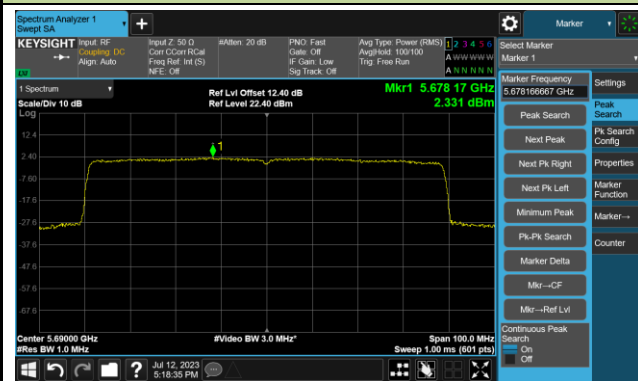

Channel 151 (5755MHz)

Channel 159 (5795MHz)

802.11ax-HE80 Power Spectral Density- Ant 0

Channel 42 (5210MHz)

Channel 58 (5290MHz)

Channel 106 (5530MHz)

Channel 122 (5610MHz)

Channel 138 (5690MHz)

Channel 155 (5775MHz)

802.11a Power Spectral Density- Ant 1

Channel 36 (5180MHz)

Channel 44 (5220MHz)

Channel 48 (5240MHz)

Channel 52 (5260MHz)

Channel 60 (5300MHz)

Channel 64 (5320MHz)