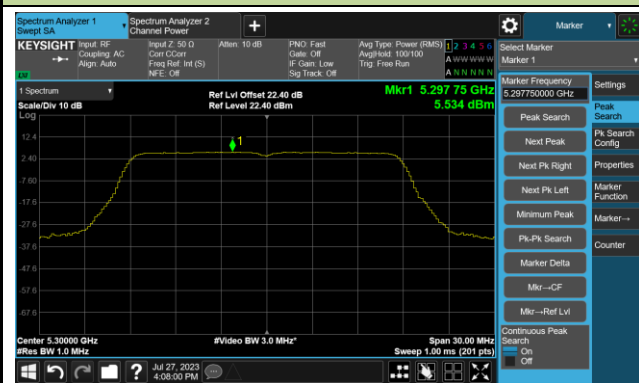

802.11ac-VHT20 Power Spectral Density- Ant 1

Channel 36 (5180MHz)

Channel 44 (5220MHz)

Channel 48 (5240MHz)

Channel 52 (5260MHz)

Channel 60 (5300MHz)

Channel 64 (5320MHz)

802.11ac-VHT20 Power Spectral Density- Ant 1

Channel 100 (5500MHz)

Channel 116 (5580MHz)

Channel 140 (5700MHz)

Channel 144(5720MHz)

Channel 149 (5745MHz)

Channel 157 (5785MHz)

802.11ac-VHT20 Power Spectral Density- Ant 1

Channel 165 (5825MHz)