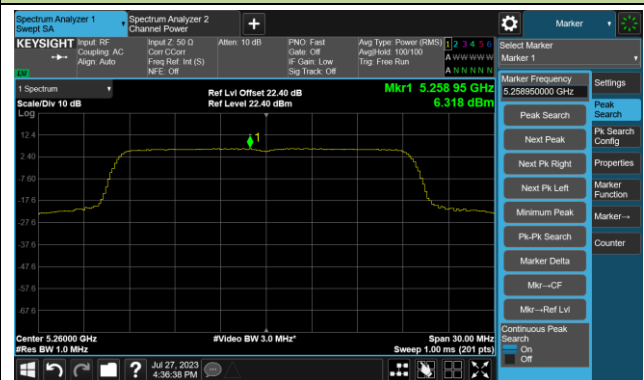

802.11ax-HE20 Power Spectral Density- Ant 0

Channel 36 (5180MHz)

Channel 44 (5220MHz)

Channel 48 (5240MHz)

Channel 52 (5260MHz)

Channel 60 (5300MHz)

Channel 64 (5320MHz)

802.11ax-HE20 Power Spectral Density- Ant 0

Channel 100 (5500MHz)

Channel 116 (5580MHz)

Channel 140 (5700MHz)

Channel 144(5720MHz)

Channel 149 (5745MHz)

Channel 157 (5785MHz)

802.11ax-HE40 Power Spectral Density- Ant 0

Channel 38 (5190MHz)