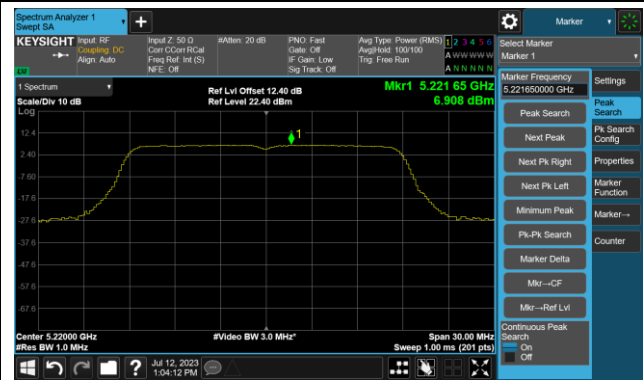

Channel 151 (5755MHz)

Channel 159 (5795MHz)

802.11ax-HE80 Power Spectral Density- Ant 0

Channel 42 (5210MHz)

Channel 58 (5290MHz)

Channel 106 (5530MHz)

Channel 122 (5610MHz)

Channel 138 (5690MHz)

Channel 155 (5775MHz)

802.11a Power Spectral Density- Ant 1

Channel 36 (5180MHz)

Channel 44 (5220MHz)

Channel 48 (5240MHz)

Channel 52 (5260MHz)

Channel 60 (5300MHz)

Channel 64 (5320MHz)

802.11ac-VHT20 Power Spectral Density- Ant 1

Channel 36 (5180MHz)

Channel 44 (5220MHz)

Channel 48 (5240MHz)

Channel 52 (5260MHz)

Channel 60 (5300MHz)

Channel 64 (5320MHz)

802.11ac-VHT20 Power Spectral Density- Ant 1