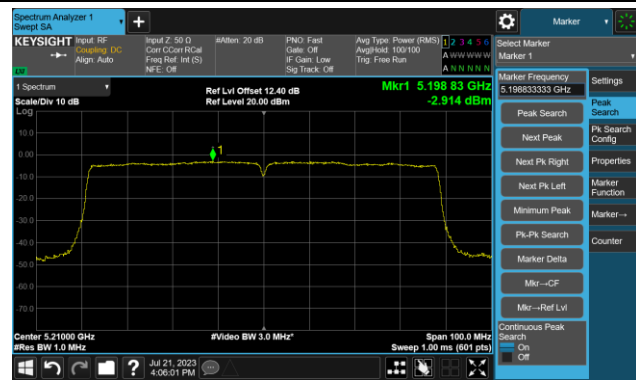

802.11ac-VHT40 Power Spectral Density- Ant 1

Channel 38 (5190MHz)

Channel 46 (5230MHz)

Channel 54 (5270MHz)

Channel 62 (5310MHz)

Channel 102 (5510MHz)

Channel 110 (5550MHz)

802.11ac-VHT40 Power Spectral Density- Ant 1

Channel 134 (5670MHz)

Channel 142(5710MHz)

Channel 151 (5755MHz)

Channel 159 (5795MHz)

802.11ac-VHT80 Power Spectral Density- Ant 1

Channel 42 (5210MHz)

Channel 58 (5290MHz)

Channel 106 (5530MHz)

Channel 122 (5610MHz)

Channel 138 (5690MHz)

Channel 155 (5775MHz)