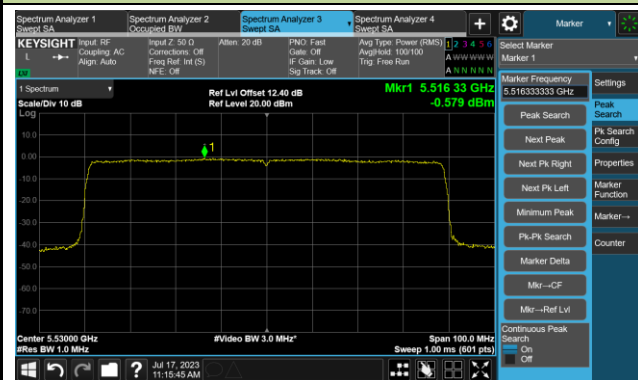

Channel 151 (5755MHz)

Channel 159 (5795MHz)

802.11ax-HE80 Power Spectral Density- Ant 0

Channel 42 (5210MHz)

Channel 58 (5290MHz)

Channel 106 (5530MHz)

Channel 122 (5610MHz)

Channel 138 (5690MHz)

Channel 155 (5775MHz)

802.11a Power Spectral Density- Ant 1

Channel 36 (5180MHz)

Channel 44 (5220MHz)

Channel 48 (5240MHz)

Channel 52 (5260MHz)

Channel 60 (5300MHz)

Channel 64 (5320MHz)