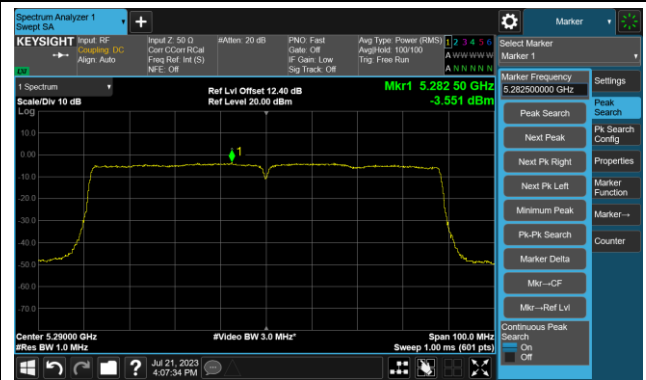

802.11ac-VHT40 Power Spectral Density- Ant 1

Channel 38 (5190MHz)

Channel 46 (5230MHz)

Channel 54 (5270MHz)

Channel 62 (5310MHz)

Channel 102 (5510MHz)

Channel 110 (5550MHz)

802.11ac-VHT40 Power Spectral Density- Ant 1

Channel 134 (5670MHz)

Channel 142(5710MHz)

Channel 151 (5755MHz)

Channel 159 (5795MHz)

802.11ac-VHT80 Power Spectral Density- Ant 1

Channel 42 (5210MHz)

Channel 58 (5290MHz)

Channel 106 (5530MHz)

Channel 122 (5610MHz)

Channel 138 (5690MHz)

Channel 155 (5775MHz)