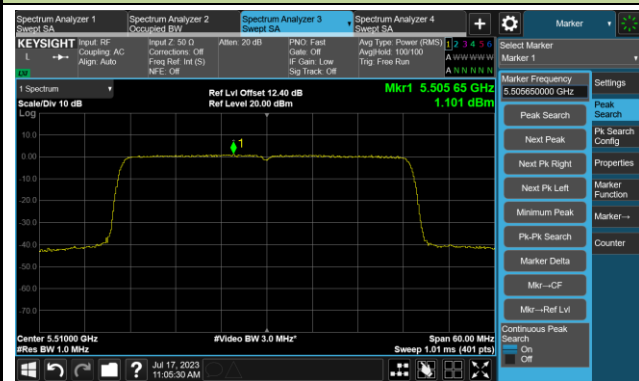

Channel 46 (5230MHz)

Channel 54 (5270MHz)

Channel 62 (5310MHz)

Channel 102 (5510MHz)

Channel 110 (5550MHz)

802.11ax-HE40 Power Spectral Density- Ant 0

Channel 134 (5670MHz)

Channel 142(5710MHz)

Channel 151 (5755MHz)

Channel 159 (5795MHz)

802.11ax-HE80 Power Spectral Density- Ant 0

Channel 42 (5210MHz)

Channel 58 (5290MHz)

Channel 106 (5530MHz)

Channel 122 (5610MHz)

Channel 138 (5690MHz)