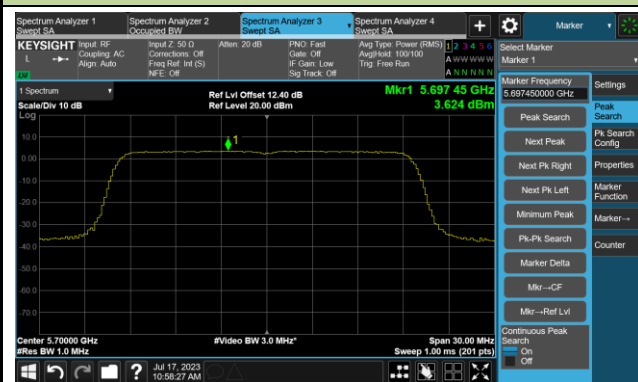

802.11ax-HE20 Power Spectral Density- Ant 0

Channel 36 (5180MHz)

Channel 44 (5220MHz)

Channel 48 (5240MHz)

Channel 52 (5260MHz)

Channel 60 (5300MHz)

Channel 64 (5320MHz)

802.11ax-HE20 Power Spectral Density- Ant 0

Channel 100 (5500MHz)

Channel 116 (5580MHz)

Channel 140 (5700MHz)

Channel 144(5720MHz)

Channel 149 (5745MHz)

Channel 157 (5785MHz)

802.11ax-HE40 Power Spectral Density- Ant 0

Channel 38 (5190MHz)