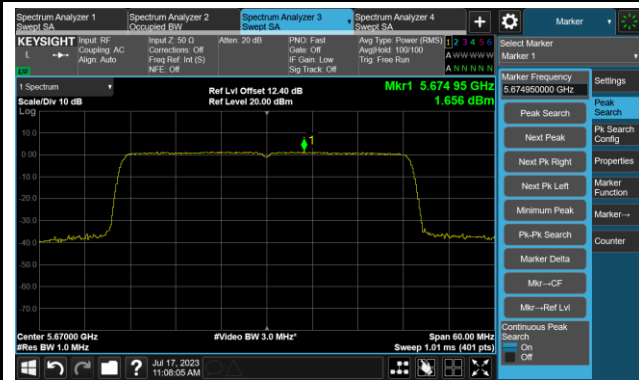

Channel 46 (5230MHz)

Channel 54 (5270MHz)

Channel 62 (5310MHz)

Channel 102 (5510MHz)

Channel 110 (5550MHz)

802.11ax-HE40 Power Spectral Density- Ant 0

Channel 134 (5670MHz)

Channel 142(5710MHz)

Channel 151 (5755MHz)

Channel 159 (5795MHz)

802.11ax-HE80 Power Spectral Density- Ant 0

Channel 42 (5210MHz)

Channel 58 (5290MHz)

Channel 106 (5530MHz)

Channel 122 (5610MHz)

Channel 138 (5690MHz)