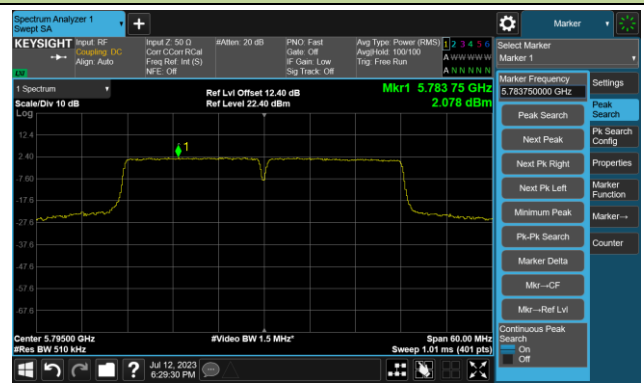

802.11ac-VHT40 Power Spectral Density- Ant 1

Channel 38 (5190MHz)

Channel 46 (5230MHz)

Channel 54 (5270MHz)

Channel 62 (5310MHz)

Channel 102 (5510MHz)

Channel 110 (5550MHz)

802.11ac-VHT40 Power Spectral Density- Ant 1

Channel 134 (5670MHz)

Channel 142(5710MHz)

Channel 151 (5755MHz)

Channel 159 (5795MHz)

802.11ac-VHT80 Power Spectral Density- Ant 1

Channel 42 (5210MHz)

Channel 58 (5290MHz)

Channel 106 (5530MHz)

Channel 122 (5610MHz)

Channel 138 (5690MHz)

Channel 155 (5775MHz)