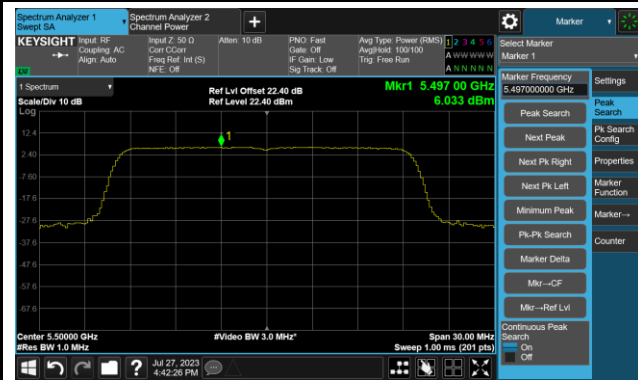

802.11ax-HE20 Power Spectral Density- Ant 0

Channel 36 (5180MHz)

Channel 44 (5220MHz)

Channel 48 (5240MHz)

Channel 52 (5260MHz)

Channel 60 (5300MHz)

Channel 64 (5320MHz)

802.11ax-HE20 Power Spectral Density- Ant 0

Channel 100 (5500MHz)

Channel 116 (5580MHz)

Channel 140 (5700MHz)

Channel 144(5720MHz)

Channel 149 (5745MHz)

Channel 157 (5785MHz)

802.11ax-HE40 Power Spectral Density- Ant 0

Channel 38 (5190MHz)