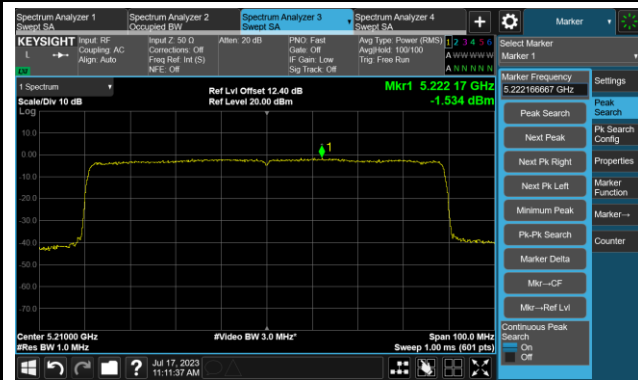

Channel 151 (5755MHz)

Channel 159 (5795MHz)

802.11ax-HE80 Power Spectral Density- Ant 0

Channel 42 (5210MHz)

Channel 58 (5290MHz)

Channel 106 (5530MHz)

Channel 122 (5610MHz)

Channel 138 (5690MHz)

Channel 155 (5775MHz)

802.11a Power Spectral Density- Ant 1

Channel 36 (5180MHz)

Channel 44 (5220MHz)

Channel 48 (5240MHz)

Channel 52 (5260MHz)

Channel 60 (5300MHz)

Channel 64 (5320MHz)