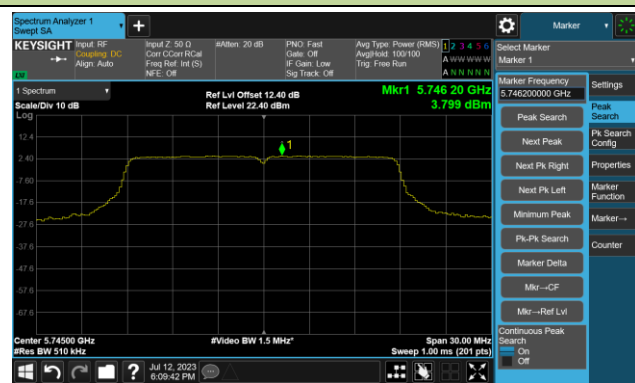

802.11ac-VHT20 Power Spectral Density- Ant 1

Channel 36 (5180MHz)

Channel 44 (5220MHz)

Channel 48 (5240MHz)

Channel 52 (5260MHz)

Channel 60 (5300MHz)

Channel 64 (5320MHz)

802.11ac-VHT20 Power Spectral Density- Ant 1

Channel 100 (5500MHz)

Channel 116 (5580MHz)

Channel 140 (5700MHz)

Channel 144(5720MHz)

Channel 149 (5745MHz)

Channel 157 (5785MHz)

802.11ac-VHT20 Power Spectral Density- Ant 1

Channel 165 (5825MHz)

802.11ac-VHT40 Power Spectral Density- Ant 1

Channel 38 (5190MHz)

Channel 46 (5230MHz)

Channel 54 (5270MHz)

Channel 62 (5310MHz)

Channel 102 (5510MHz)

Channel 110 (5550MHz)

802.11ac-VHT40 Power Spectral Density- Ant 1