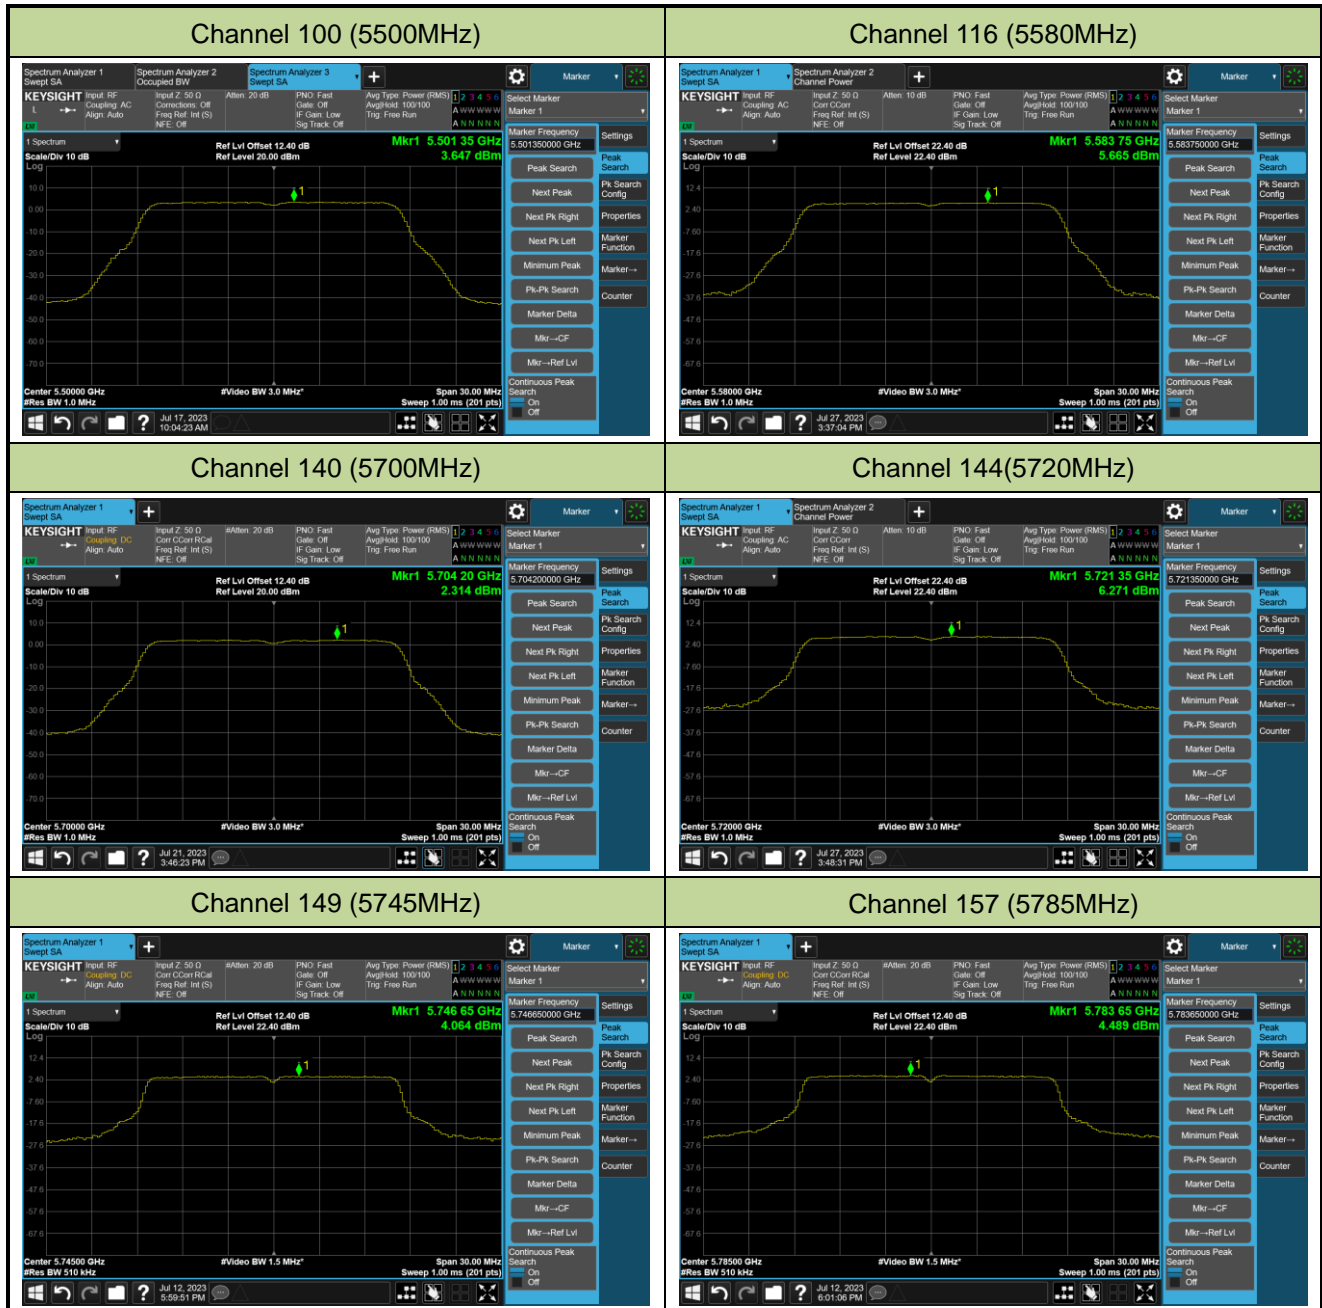

Channel 151 (5755MHz)

Channel 159 (5795MHz)

802.11ax-HE80 Power Spectral Density- Ant 0

Channel 42 (5210MHz)

Channel 58 (5290MHz)

Channel 106 (5530MHz)

Channel 122 (5610MHz)

Channel 138 (5690MHz)

Channel 155 (5775MHz)

802.11a Power Spectral Density- Ant 1

Channel 36 (5180MHz)

Channel 44 (5220MHz)

Channel 48 (5240MHz)

Channel 52 (5260MHz)

Channel 60 (5300MHz)

Channel 64 (5320MHz)

802.11ac-VHT20 Power Spectral Density- Ant 1

Channel 36 (5180MHz)

Channel 44 (5220MHz)

Channel 48 (5240MHz)

Channel 52 (5260MHz)

Channel 60 (5300MHz)

Channel 64 (5320MHz)

802.11ac-VHT20 Power Spectral Density- Ant 1

Channel 100 (5500MHz)

Channel 116 (5580MHz)

Channel 140 (5700MHz)

Channel 144(5720MHz)

Channel 149 (5745MHz)

Channel 157 (5785MHz)

802.11ac-VHT20 Power Spectral Density- Ant 1

Channel 165 (5825MHz)