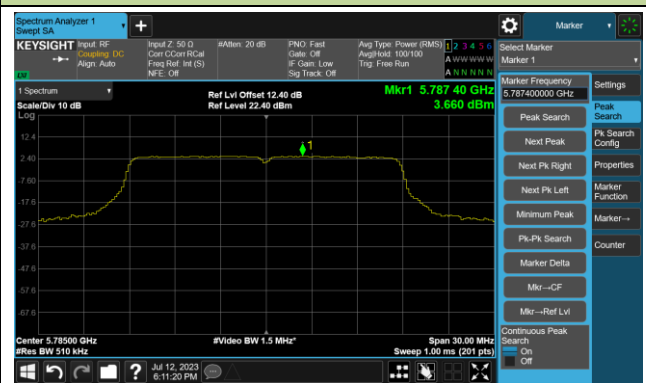

802.11ac-VHT20 Power Spectral Density- Ant 1

Channel 36 (5180MHz)

Channel 44 (5220MHz)

Channel 48 (5240MHz)

Channel 52 (5260MHz)

Channel 60 (5300MHz)

Channel 64 (5320MHz)

802.11ac-VHT20 Power Spectral Density- Ant 1

Channel 100 (5500MHz)

Channel 116 (5580MHz)

Channel 140 (5700MHz)

Channel 144(5720MHz)

Channel 149 (5745MHz)

Channel 157 (5785MHz)

802.11ac-VHT20 Power Spectral Density- Ant 1

Channel 165 (5825MHz)

802.11ac-VHT40 Power Spectral Density- Ant 1

Channel 38 (5190MHz)

Channel 46 (5230MHz)

Channel 54 (5270MHz)

Channel 62 (5310MHz)

Channel 102 (5510MHz)

Channel 110 (5550MHz)

802.11ac-VHT40 Power Spectral Density- Ant 1