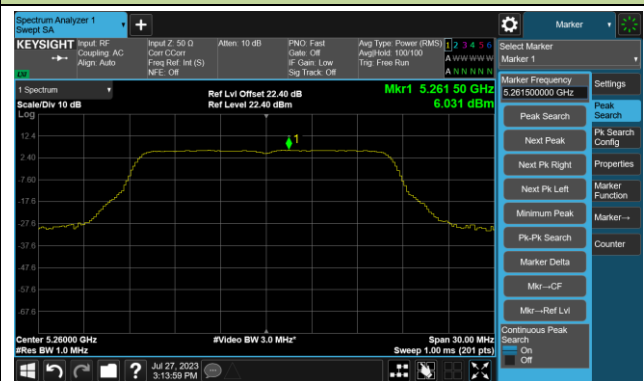

Channel 151 (5755MHz)

Channel 159 (5795MHz)

802.11ax-HE80 Power Spectral Density- Ant 0

Channel 42 (5210MHz)

Channel 58 (5290MHz)

Channel 106 (5530MHz)

Channel 122 (5610MHz)

Channel 138 (5690MHz)

Channel 155 (5775MHz)

802.11a Power Spectral Density- Ant 1

Channel 36 (5180MHz)

Channel 44 (5220MHz)

Channel 48 (5240MHz)

Channel 52 (5260MHz)

Channel 60 (5300MHz)

Channel 64 (5320MHz)

802.11ac-VHT20 Power Spectral Density- Ant 1

Channel 36 (5180MHz)

Channel 44 (5220MHz)

Channel 48 (5240MHz)

Channel 52 (5260MHz)

Channel 60 (5300MHz)

Channel 64 (5320MHz)

802.11ac-VHT20 Power Spectral Density- Ant 1