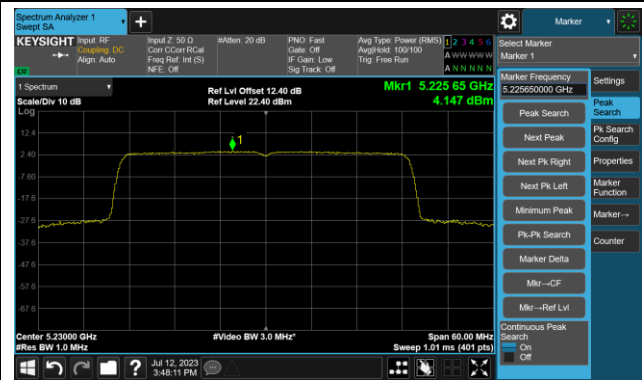

Channel 46 (5230MHz)