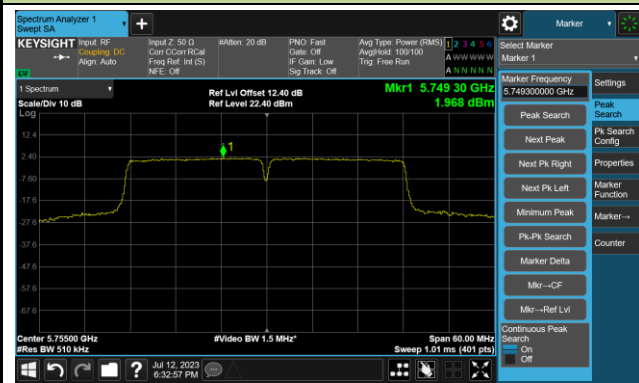

802.11ac-VHT40 Power Spectral Density- Ant 1

Channel 38 (5190MHz)

Channel 46 (5230MHz)

Channel 54 (5270MHz)

Channel 62 (5310MHz)

Channel 102 (5510MHz)

Channel 110 (5550MHz)

802.11ac-VHT40 Power Spectral Density- Ant 1

Channel 134 (5670MHz)

Channel 142(5710MHz)

Channel 151 (5755MHz)

Channel 159 (5795MHz)

802.11ac-VHT80 Power Spectral Density- Ant 1

Channel 42 (5210MHz)

Channel 58 (5290MHz)

Channel 106 (5530MHz)