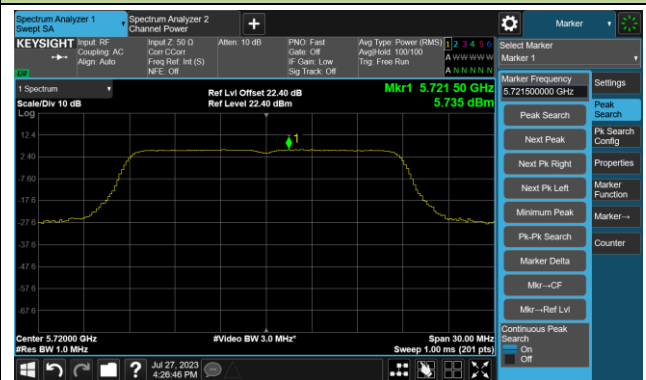

802.11ac-VHT20 Power Spectral Density- Ant 1

Channel 36 (5180MHz)

Channel 44 (5220MHz)

Channel 48 (5240MHz)

Channel 52 (5260MHz)

Channel 60 (5300MHz)

Channel 64 (5320MHz)

802.11ac-VHT20 Power Spectral Density- Ant 1

Channel 100 (5500MHz)

Channel 116 (5580MHz)

Channel 140 (5700MHz)

Channel 144(5720MHz)

Channel 149 (5745MHz)

Channel 157 (5785MHz)

802.11ac-VHT20 Power Spectral Density- Ant 1

Channel 165 (5825MHz)

802.11ac-VHT40 Power Spectral Density- Ant 1

Channel 38 (5190MHz)

Channel 46 (5230MHz)

Channel 54 (5270MHz)

Channel 62 (5310MHz)

Channel 102 (5510MHz)

Channel 110 (5550MHz)

802.11ac-VHT40 Power Spectral Density- Ant 1