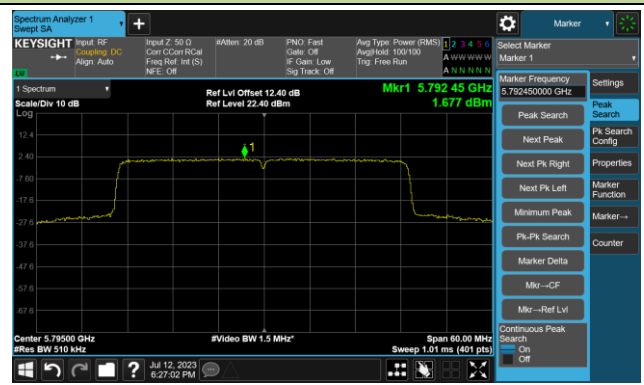

Channel 46 (5230MHz)

Channel 54 (5270MHz)

Channel 62 (5310MHz)

Channel 102 (5510MHz)

Channel 110 (5550MHz)

802.11ax-HE40 Power Spectral Density- Ant 0

Channel 134 (5670MHz)

Channel 142(5710MHz)

Channel 151 (5755MHz)

Channel 159 (5795MHz)

802.11ax-HE80 Power Spectral Density- Ant 0

Channel 42 (5210MHz)

Channel 58 (5290MHz)

Channel 106 (5530MHz)

Channel 122 (5610MHz)

Channel 138 (5690MHz)