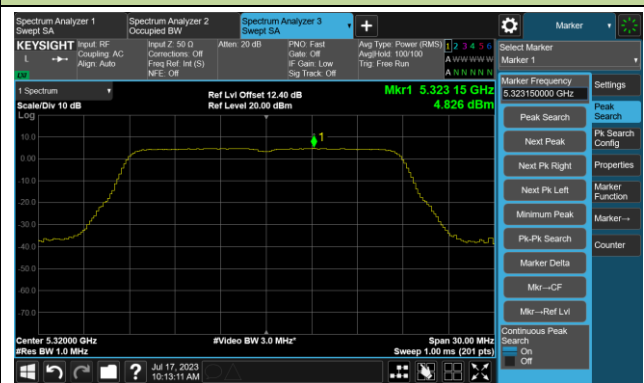

802.11ac-VHT20 Power Spectral Density- Ant 1

Channel 36 (5180MHz)

Channel 44 (5220MHz)

Channel 48 (5240MHz)

Channel 52 (5260MHz)

Channel 60 (5300MHz)

Channel 64 (5320MHz)

802.11ac-VHT20 Power Spectral Density- Ant 1

Channel 100 (5500MHz)

Channel 116 (5580MHz)

Channel 140 (5700MHz)

Channel 144(5720MHz)

Channel 149 (5745MHz)

Channel 157 (5785MHz)

802.11ac-VHT20 Power Spectral Density- Ant 1

Channel 165 (5825MHz)