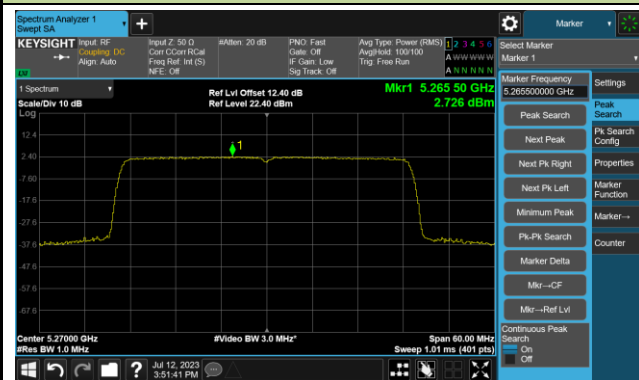

Channel 54 (5270MHz)