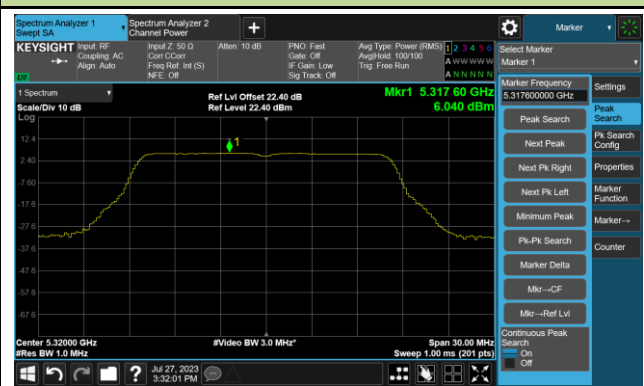

Channel 151 (5755MHz)

Channel 159 (5795MHz)

802.11ax-HE80 Power Spectral Density- Ant 0

Channel 42 (5210MHz)

Channel 58 (5290MHz)

Channel 106 (5530MHz)

Channel 122 (5610MHz)

Channel 138 (5690MHz)

Channel 155 (5775MHz)

802.11a Power Spectral Density- Ant 1

Channel 36 (5180MHz)

Channel 44 (5220MHz)

Channel 48 (5240MHz)

Channel 52 (5260MHz)

Channel 60 (5300MHz)

Channel 64 (5320MHz)

802.11ac-VHT20 Power Spectral Density- Ant 1

Channel 36 (5180MHz)

Channel 44 (5220MHz)

Channel 48 (5240MHz)

Channel 52 (5260MHz)

Channel 60 (5300MHz)

Channel 64 (5320MHz)

802.11ac-VHT20 Power Spectral Density- Ant 1