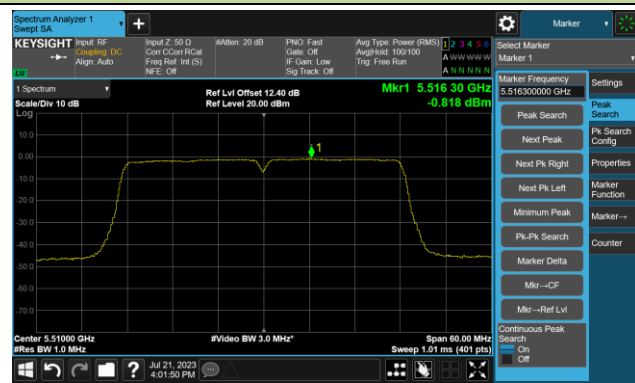

802.11ac-VHT40 Power Spectral Density- Ant 1

Channel 38 (5190MHz)

Channel 46 (5230MHz)

Channel 54 (5270MHz)

Channel 62 (5310MHz)

Channel 102 (5510MHz)

Channel 110 (5550MHz)

802.11ac-VHT40 Power Spectral Density- Ant 1

Channel 134 (5670MHz)

Channel 142(5710MHz)

Channel 151 (5755MHz)

Channel 159 (5795MHz)

802.11ac-VHT80 Power Spectral Density- Ant 1

Channel 42 (5210MHz)

Channel 58 (5290MHz)

Channel 106 (5530MHz)