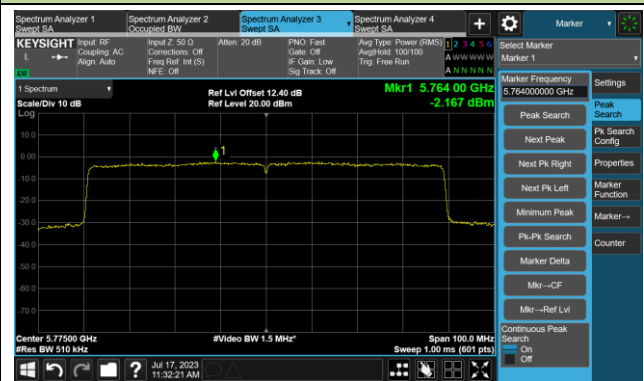

Channel 155 (5775MHz)