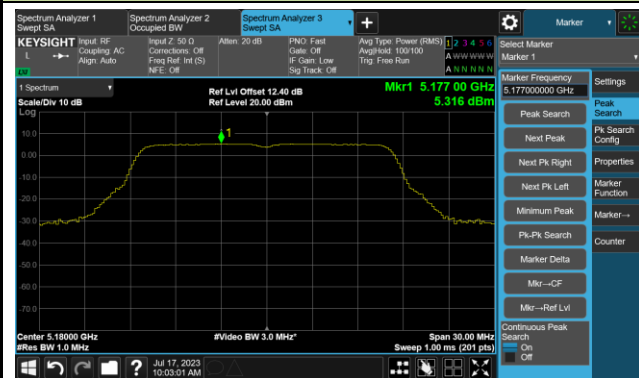

Channel 151 (5755MHz)

Channel 159 (5795MHz)

802.11ax-HE80 Power Spectral Density- Ant 0

Channel 42 (5210MHz)

Channel 58 (5290MHz)

Channel 106 (5530MHz)

Channel 122 (5610MHz)

Channel 138 (5690MHz)

Channel 155 (5775MHz)

802.11a Power Spectral Density- Ant 1

Channel 36 (5180MHz)

Channel 44 (5220MHz)

Channel 48 (5240MHz)

Channel 52 (5260MHz)

Channel 60 (5300MHz)

Channel 64 (5320MHz)