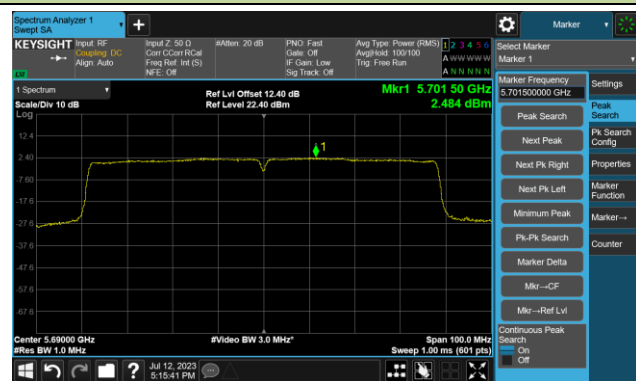

802.11ac-VHT40 Power Spectral Density- Ant 1

Channel 38 (5190MHz)

Channel 46 (5230MHz)

Channel 54 (5270MHz)

Channel 62 (5310MHz)

Channel 102 (5510MHz)

Channel 110 (5550MHz)

802.11ac-VHT40 Power Spectral Density- Ant 1

Channel 134 (5670MHz)

Channel 142(5710MHz)

Channel 151 (5755MHz)

Channel 159 (5795MHz)

802.11ac-VHT80 Power Spectral Density- Ant 1

Channel 42 (5210MHz)

Channel 58 (5290MHz)

Channel 106 (5530MHz)

Channel 122 (5610MHz)

Channel 138 (5690MHz)

Channel 155 (5775MHz)