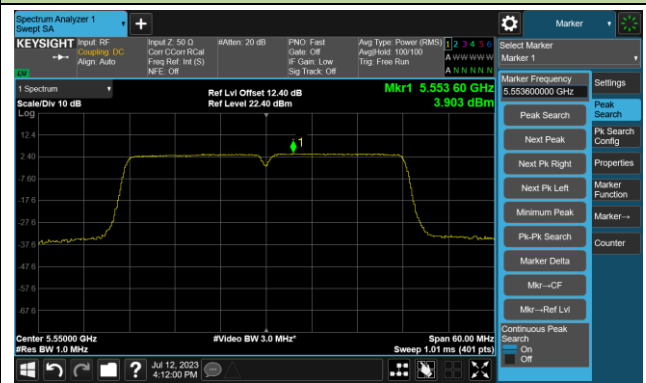

802.11ac-VHT40 Power Spectral Density- Ant 1

Channel 38 (5190MHz)

Channel 46 (5230MHz)

Channel 54 (5270MHz)

Channel 62 (5310MHz)

Channel 102 (5510MHz)

Channel 110 (5550MHz)

802.11ac-VHT40 Power Spectral Density- Ant 1

Channel 134 (5670MHz)

Channel 142(5710MHz)

Channel 151 (5755MHz)

Channel 159 (5795MHz)

802.11ac-VHT80 Power Spectral Density- Ant 1

Channel 42 (5210MHz)

Channel 58 (5290MHz)

Channel 106 (5530MHz)