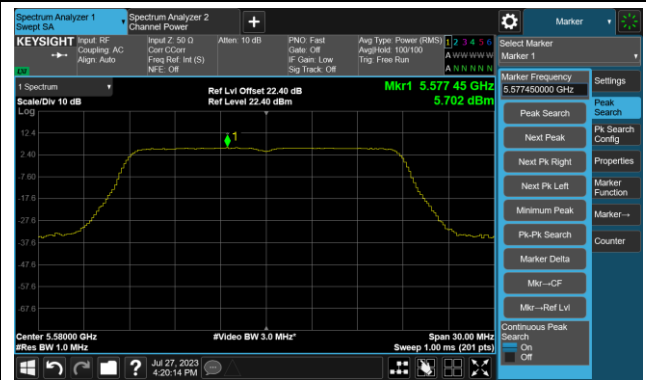

802.11ac-VHT20 Power Spectral Density- Ant 1

Channel 36 (5180MHz)

Channel 44 (5220MHz)

Channel 48 (5240MHz)

Channel 52 (5260MHz)

Channel 60 (5300MHz)

Channel 64 (5320MHz)

802.11ac-VHT20 Power Spectral Density- Ant 1

Channel 100 (5500MHz)

Channel 116 (5580MHz)

Channel 140 (5700MHz)

Channel 144(5720MHz)

Channel 149 (5745MHz)

Channel 157 (5785MHz)

802.11ac-VHT20 Power Spectral Density- Ant 1

Channel 165 (5825MHz)