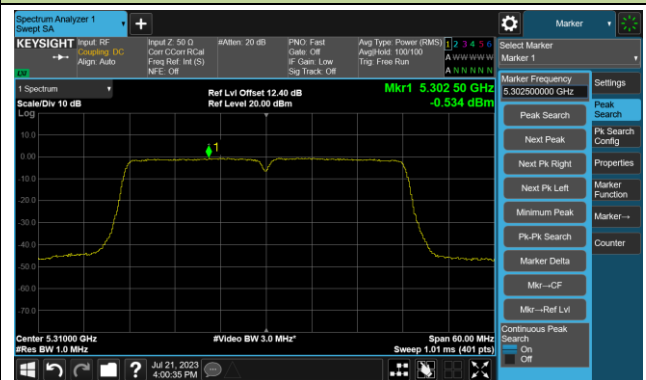

802.11ac-VHT40 Power Spectral Density- Ant 1

Channel 38 (5190MHz)

Channel 46 (5230MHz)

Channel 54 (5270MHz)

Channel 62 (5310MHz)

Channel 102 (5510MHz)

Channel 110 (5550MHz)

802.11ac-VHT40 Power Spectral Density- Ant 1

Channel 134 (5670MHz)

Channel 142(5710MHz)

Channel 151 (5755MHz)

Channel 159 (5795MHz)

802.11ac-VHT80 Power Spectral Density- Ant 1

Channel 42 (5210MHz)

Channel 58 (5290MHz)

Channel 106 (5530MHz)