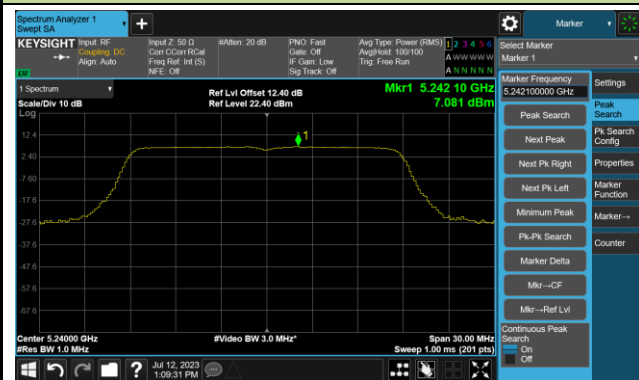

802.11ac-VHT20 Power Spectral Density- Ant 1

Channel 36 (5180MHz)

Channel 44 (5220MHz)

Channel 48 (5240MHz)

Channel 52 (5260MHz)

Channel 60 (5300MHz)

Channel 64 (5320MHz)

802.11ac-VHT20 Power Spectral Density- Ant 1

Channel 100 (5500MHz)

Channel 116 (5580MHz)

Channel 140 (5700MHz)

Channel 144(5720MHz)

Channel 149 (5745MHz)

Channel 157 (5785MHz)

802.11ac-VHT20 Power Spectral Density- Ant 1

Channel 165 (5825MHz)