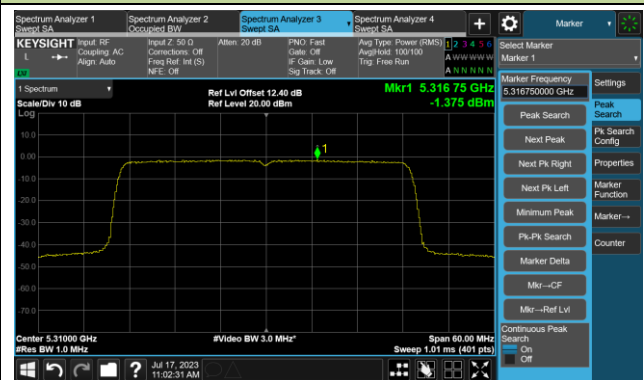

Channel 100 (5500MHz)

Channel 116 (5580MHz)

Channel 140 (5700MHz)

Channel 144(5720MHz)

Channel 149 (5745MHz)

Channel 157 (5785MHz)

802.11ax-HE40 Power Spectral Density- Ant 0

Channel 38 (5190MHz)

Channel 46 (5230MHz)

Channel 54 (5270MHz)

Channel 62 (5310MHz)

Channel 102 (5510MHz)

Channel 110 (5550MHz)

802.11ax-HE40 Power Spectral Density- Ant 0

Channel 134 (5670MHz)

Channel 142(5710MHz)