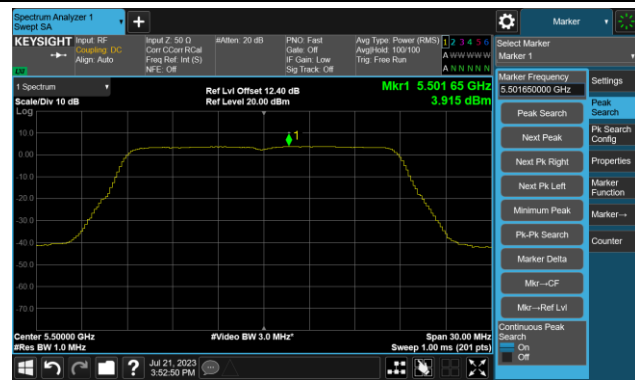

802.11ac-VHT20 Power Spectral Density- Ant 1

Channel 36 (5180MHz)

Channel 44 (5220MHz)

Channel 48 (5240MHz)

Channel 52 (5260MHz)

Channel 60 (5300MHz)

Channel 64 (5320MHz)

802.11ac-VHT20 Power Spectral Density- Ant 1

Channel 100 (5500MHz)

Channel 116 (5580MHz)

Channel 140 (5700MHz)

Channel 144(5720MHz)

Channel 149 (5745MHz)

Channel 157 (5785MHz)

802.11ac-VHT20 Power Spectral Density- Ant 1

Channel 165 (5825MHz)