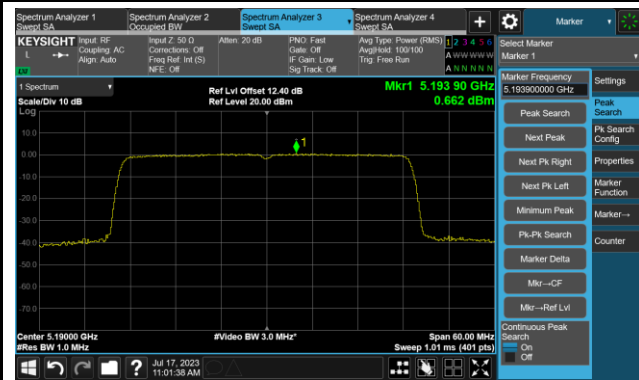

Channel 100 (5500MHz)

Channel 116 (5580MHz)

Channel 140 (5700MHz)

Channel 144(5720MHz)

Channel 149 (5745MHz)

Channel 157 (5785MHz)

802.11ax-HE40 Power Spectral Density- Ant 0

Channel 38 (5190MHz)