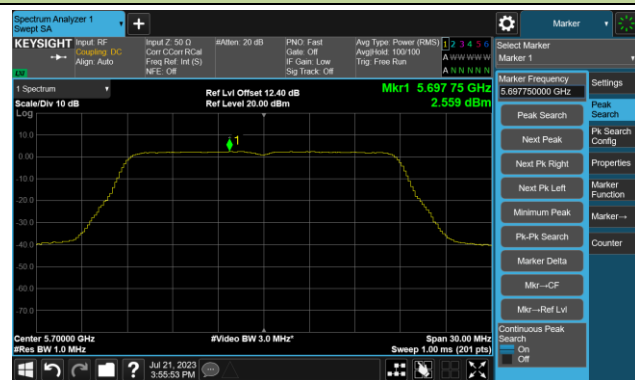

802.11ac-VHT20 Power Spectral Density- Ant 1

Channel 36 (5180MHz)

Channel 44 (5220MHz)

Channel 48 (5240MHz)

Channel 52 (5260MHz)

Channel 60 (5300MHz)

Channel 64 (5320MHz)

802.11ac-VHT20 Power Spectral Density- Ant 1

Channel 100 (5500MHz)

Channel 116 (5580MHz)

Channel 140 (5700MHz)

Channel 144(5720MHz)

Channel 149 (5745MHz)

Channel 157 (5785MHz)

802.11ac-VHT20 Power Spectral Density- Ant 1

Channel 165 (5825MHz)