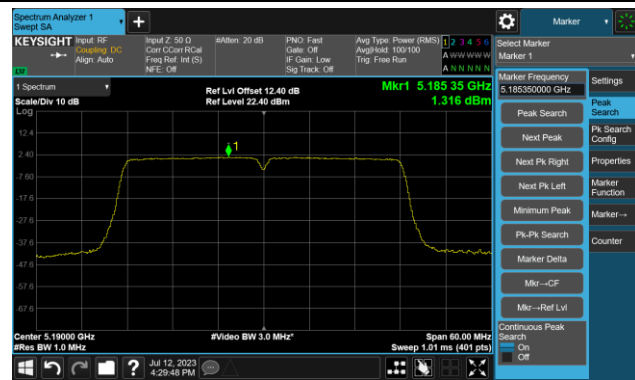

Channel 100 (5500MHz)

Channel 116 (5580MHz)

Channel 140 (5700MHz)

Channel 144(5720MHz)

Channel 149 (5745MHz)

Channel 157 (5785MHz)

802.11ac-VHT20 Power Spectral Density- Ant 1

Channel 165 (5825MHz)

802.11ac-VHT40 Power Spectral Density- Ant 1

Channel 38 (5190MHz)

Channel 46 (5230MHz)

Channel 54 (5270MHz)

Channel 62 (5310MHz)

Channel 102 (5510MHz)

Channel 110 (5550MHz)

802.11ac-VHT40 Power Spectral Density- Ant 1