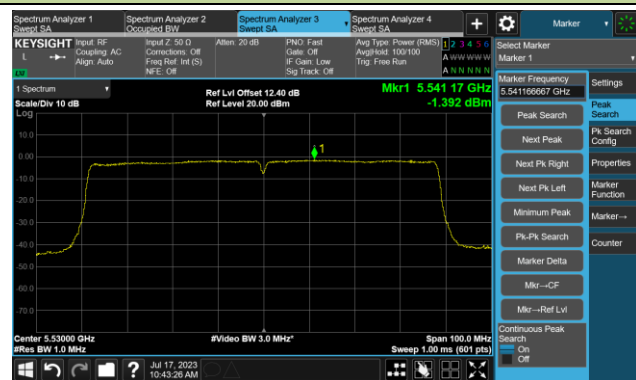

802.11ac-VHT40 Power Spectral Density- Ant 1

Channel 38 (5190MHz)

Channel 46 (5230MHz)

Channel 54 (5270MHz)

Channel 62 (5310MHz)

Channel 102 (5510MHz)

Channel 110 (5550MHz)

802.11ac-VHT40 Power Spectral Density- Ant 1

Channel 134 (5670MHz)

Channel 142(5710MHz)

Channel 151 (5755MHz)

Channel 159 (5795MHz)

802.11ac-VHT80 Power Spectral Density- Ant 1

Channel 42 (5210MHz)

Channel 58 (5290MHz)

Channel 106 (5530MHz)

Channel 122 (5610MHz)

Channel 138 (5690MHz)

Channel 155 (5775MHz)