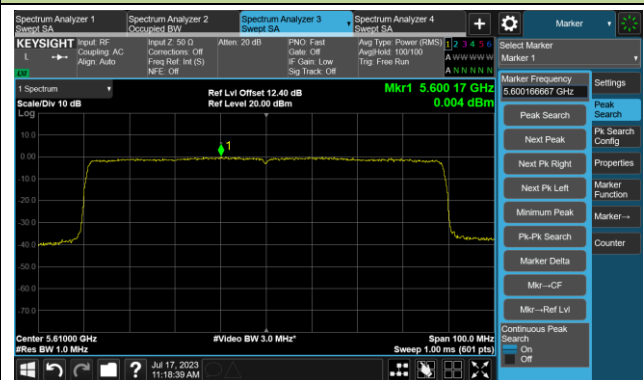

Channel 151 (5755MHz)

Channel 159 (5795MHz)

802.11ax-HE80 Power Spectral Density- Ant 0

Channel 42 (5210MHz)

Channel 58 (5290MHz)

Channel 106 (5530MHz)

Channel 122 (5610MHz)

Channel 138 (5690MHz)