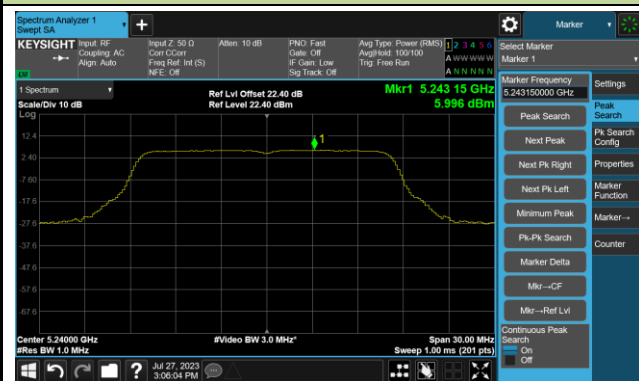

Channel 151 (5755MHz)

Channel 159 (5795MHz)

802.11ax-HE80 Power Spectral Density- Ant 0

Channel 42 (5210MHz)

Channel 58 (5290MHz)

Channel 106 (5530MHz)

Channel 122 (5610MHz)

Channel 138 (5690MHz)

Channel 155 (5775MHz)

802.11a Power Spectral Density- Ant 1

Channel 36 (5180MHz)

Channel 44 (5220MHz)

Channel 48 (5240MHz)

Channel 52 (5260MHz)

Channel 60 (5300MHz)

Channel 64 (5320MHz)

802.11ac-VHT20 Power Spectral Density- Ant 1

Channel 36 (5180MHz)

Channel 44 (5220MHz)

Channel 48 (5240MHz)

Channel 52 (5260MHz)

Channel 60 (5300MHz)

Channel 64 (5320MHz)

802.11ac-VHT20 Power Spectral Density- Ant 1