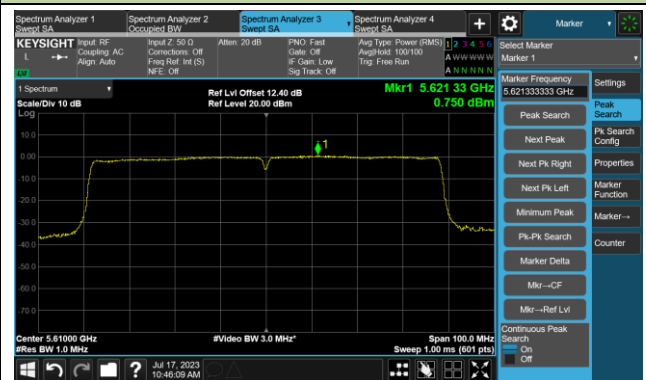

802.11ac-VHT40 Power Spectral Density- Ant 1

Channel 38 (5190MHz)

Channel 46 (5230MHz)

Channel 54 (5270MHz)

Channel 62 (5310MHz)

Channel 102 (5510MHz)

Channel 110 (5550MHz)

802.11ac-VHT40 Power Spectral Density- Ant 1

Channel 134 (5670MHz)

Channel 142(5710MHz)

Channel 151 (5755MHz)

Channel 159 (5795MHz)

802.11ac-VHT80 Power Spectral Density- Ant 1

Channel 42 (5210MHz)

Channel 58 (5290MHz)

Channel 106 (5530MHz)

Channel 122 (5610MHz)

Channel 138 (5690MHz)

Channel 155 (5775MHz)