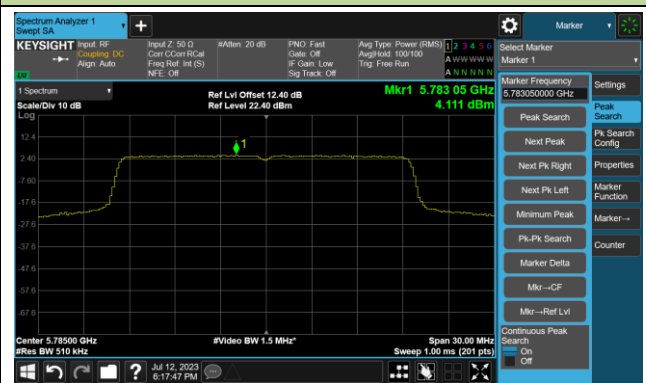

Channel 100 (5500MHz)

Channel 116 (5580MHz)

Channel 140 (5700MHz)

Channel 144(5720MHz)

Channel 149 (5745MHz)

Channel 157 (5785MHz)

802.11ax-HE40 Power Spectral Density- Ant 0

Channel 38 (5190MHz)

Channel 46 (5230MHz)

Channel 54 (5270MHz)

Channel 62 (5310MHz)

Channel 102 (5510MHz)

Channel 110 (5550MHz)

802.11ax-HE40 Power Spectral Density- Ant 0

Channel 134 (5670MHz)

Channel 142(5710MHz)