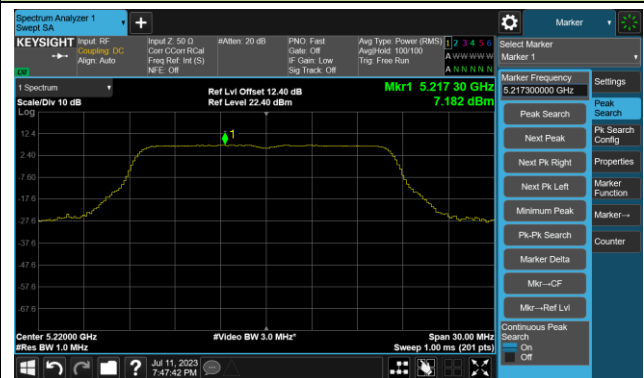

Channel 151 (5755MHz)

Channel 159 (5795MHz)

802.11ax-HE80 Power Spectral Density- Ant 0

Channel 42 (5210MHz)

Channel 58 (5290MHz)

Channel 106 (5530MHz)

Channel 122 (5610MHz)

Channel 138 (5690MHz)

Channel 155 (5775MHz)

802.11a Power Spectral Density- Ant 1

Channel 36 (5180MHz)

Channel 44 (5220MHz)

Channel 48 (5240MHz)

Channel 52 (5260MHz)

Channel 60 (5300MHz)

Channel 64 (5320MHz)

802.11ac-VHT20 Power Spectral Density- Ant 1

Channel 36 (5180MHz)

Channel 44 (5220MHz)

Channel 48 (5240MHz)

Channel 52 (5260MHz)

Channel 60 (5300MHz)

Channel 64 (5320MHz)

802.11ac-VHT20 Power Spectral Density- Ant 1