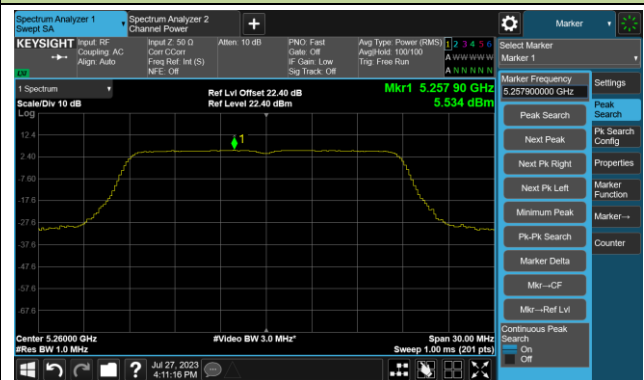

802.11ac-VHT20 Power Spectral Density- Ant 1

Channel 36 (5180MHz)

Channel 44 (5220MHz)

Channel 48 (5240MHz)

Channel 52 (5260MHz)

Channel 60 (5300MHz)

Channel 64 (5320MHz)

802.11ac-VHT20 Power Spectral Density- Ant 1

Channel 100 (5500MHz)

Channel 116 (5580MHz)

Channel 140 (5700MHz)

Channel 144(5720MHz)

Channel 149 (5745MHz)

Channel 157 (5785MHz)

802.11ac-VHT20 Power Spectral Density- Ant 1

Channel 165 (5825MHz)