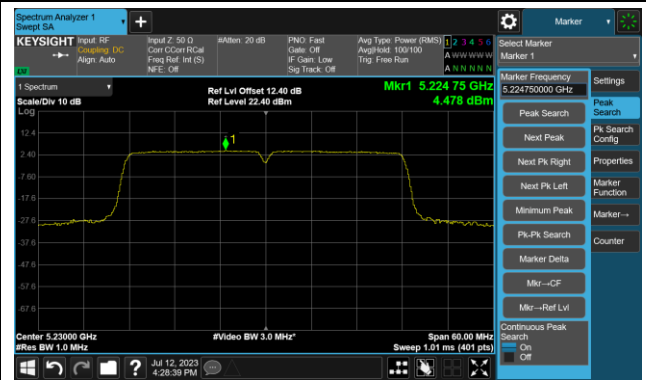

Channel 100 (5500MHz)

Channel 116 (5580MHz)

Channel 140 (5700MHz)

Channel 144(5720MHz)

Channel 149 (5745MHz)

Channel 157 (5785MHz)

802.11ac-VHT20 Power Spectral Density- Ant 1

Channel 165 (5825MHz)

802.11ac-VHT40 Power Spectral Density- Ant 1

Channel 38 (5190MHz)

Channel 46 (5230MHz)

Channel 54 (5270MHz)

Channel 62 (5310MHz)

Channel 102 (5510MHz)

Channel 110 (5550MHz)

802.11ac-VHT40 Power Spectral Density- Ant 1