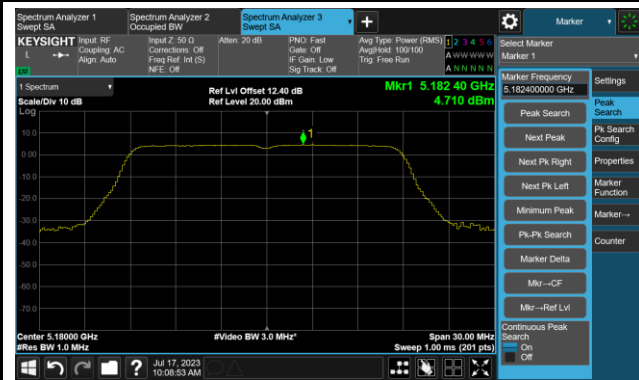

Channel 151 (5755MHz)

Channel 159 (5795MHz)

802.11ax-HE80 Power Spectral Density- Ant 0

Channel 42 (5210MHz)

Channel 58 (5290MHz)

Channel 106 (5530MHz)

Channel 122 (5610MHz)

Channel 138 (5690MHz)

Channel 155 (5775MHz)

802.11a Power Spectral Density- Ant 1

Channel 36 (5180MHz)

Channel 44 (5220MHz)

Channel 48 (5240MHz)

Channel 52 (5260MHz)

Channel 60 (5300MHz)

Channel 64 (5320MHz)

802.11ac-VHT20 Power Spectral Density- Ant 1

Channel 36 (5180MHz)

Channel 44 (5220MHz)

Channel 48 (5240MHz)

Channel 52 (5260MHz)

Channel 60 (5300MHz)

Channel 64 (5320MHz)

802.11ac-VHT20 Power Spectral Density- Ant 1