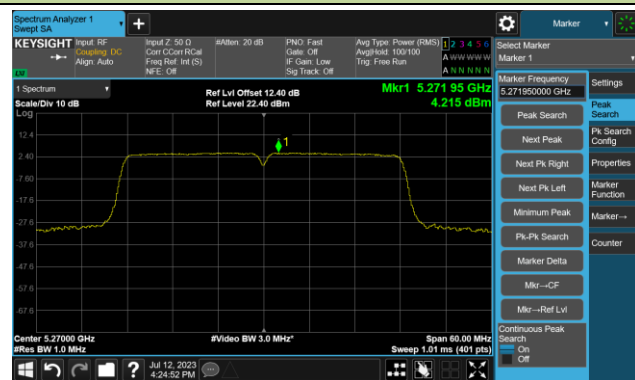

Channel 100 (5500MHz)

Channel 116 (5580MHz)

Channel 140 (5700MHz)

Channel 144(5720MHz)

Channel 149 (5745MHz)

Channel 157 (5785MHz)

802.11ac-VHT20 Power Spectral Density- Ant 1

Channel 165 (5825MHz)

802.11ac-VHT40 Power Spectral Density- Ant 1

Channel 38 (5190MHz)

Channel 46 (5230MHz)

Channel 54 (5270MHz)

Channel 62 (5310MHz)

Channel 102 (5510MHz)

Channel 110 (5550MHz)

802.11ac-VHT40 Power Spectral Density- Ant 1

Channel 134 (5670MHz)

Channel 142(5710MHz)

Channel 151 (5755MHz)

Channel 159 (5795MHz)

802.11ac-VHT80 Power Spectral Density- Ant 1

Channel 42 (5210MHz)

Channel 58 (5290MHz)

Channel 106 (5530MHz)