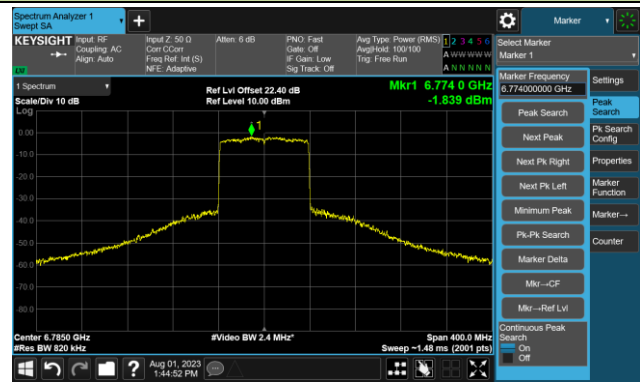

The Reference Level

The Mask Data

Channel 119 (6545MHz)

The Reference Level

The Mask Data

Channel 135 (6625MHz)

The Reference Level

The Mask Data

802.11ax-HE80 - Ant 0

Channel 151 (6705MHz)

The Reference Level

The Mask Data

Channel 167 (6785MHz)

The Reference Level

The Mask Data

Channel 183 (6865MHz)

The Reference Level

The Mask Data

802.11ax-HE80 - Ant 0

Channel 199 (6945MHz)

The Reference Level

The Mask Data

Channel 215 (7025MHz)

The Reference Level