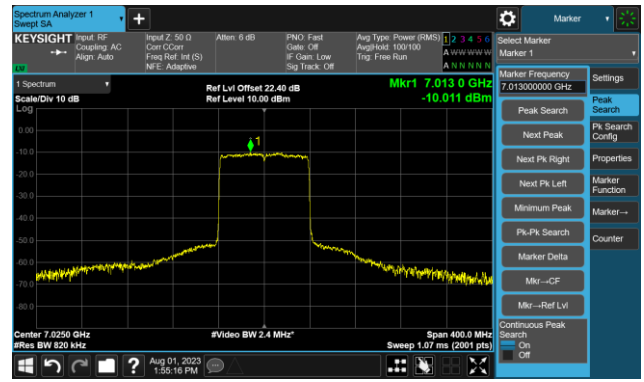

802.11ax-HE80 - Ant 0

Channel 151 (6705MHz)

The Reference Level

The Mask Data

Channel 167 (6785MHz)

The Reference Level

The Mask Data

Channel 183 (6865MHz)

The Reference Level

The Mask Data

802.11ax-HE80 - Ant 0

Channel 199 (6945MHz)

The Reference Level

The Mask Data

Channel 215 (7025MHz)

The Reference Level

The Mask Data

802.11ax-HE160 - Ant 0

Channel 15 (6025MHz)

The Reference Level

The Mask Data

Channel 47 (6185MHz)

The Reference Level

The Mask Data