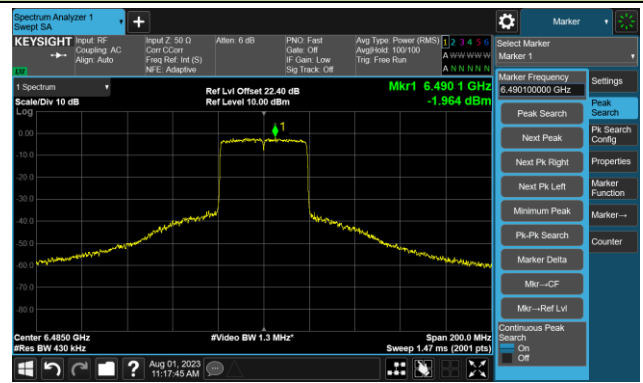

The Reference Level

The Mask Data

802.11ax-HE40 - Ant 0

Channel 99 (6445MHz)

The Reference Level

The Mask Data

Channel 107 (6485MHz)

The Reference Level

The Mask Data

Channel 115 (6525MHz)

The Reference Level

The Mask Data

802.11ax-HE40 - Ant 0

Channel 123 (6565MHz)

The Reference Level

The Mask Data