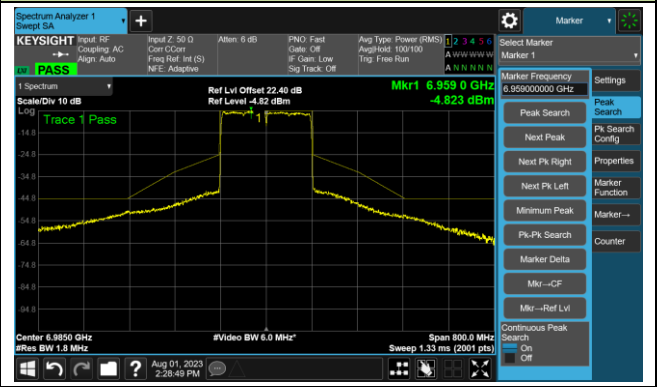

Channel 79 (6345MHz)

The Reference Level

The Mask Data

802.11ax-HE160 - Ant 0

Channel 111 (6505MHz)

The Reference Level

The Mask Data

Channel 143 (6665MHz)

The Reference Level

The Mask Data

Channel 175 (6825MHz)

The Reference Level

The Mask Data

802.11ax-HE160 - Ant 0

Channel 207 (6985MHz)

The Reference Level

The Mask Data

802.11ax-HE20 - Ant 1

Channel 1 (5955MHz)

The Reference Level

The Mask Data

Channel 49 (6195MHz)

The Reference Level

The Mask Data

Channel 93 (6415MHz)

The Reference Level

The Mask Data

802.11ax-HE20 - Ant 1

Channel 97 (6435MHz)

The Reference Level

The Mask Data

Channel 105 (6475MHz)