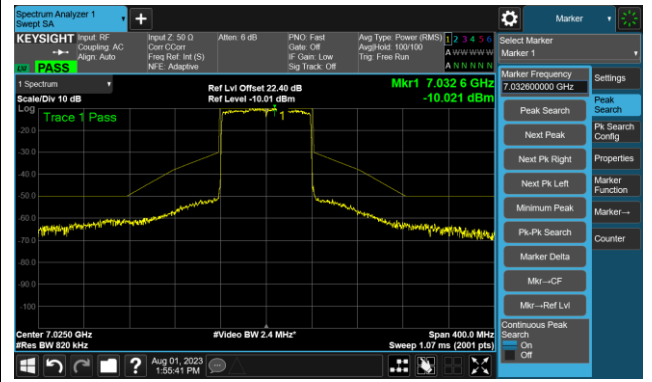

802.11ax-HE80 - Ant 0

Channel 151 (6705MHz)

The Reference Level

The Mask Data

Channel 167 (6785MHz)

The Reference Level

The Mask Data

Channel 183 (6865MHz)

The Reference Level

The Mask Data

802.11ax-HE80 - Ant 0

Channel 199 (6945MHz)

The Reference Level

The Mask Data

Channel 215 (7025MHz)

The Reference Level

The Mask Data

802.11ax-HE160 - Ant 0

Channel 15 (6025MHz)

The Reference Level

The Mask Data

Channel 47 (6185MHz)

The Reference Level

The Mask Data