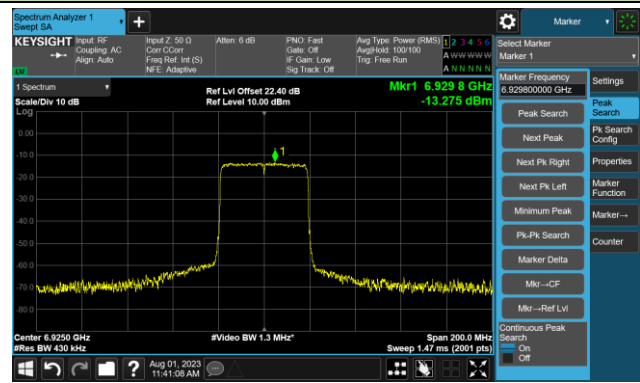

Channel 147 (6685MHz)

The Reference Level

The Mask Data

Channel 179 (6845MHz)

The Reference Level

The Mask Data

802.11ax-HE40 - Ant 0

Channel 187 (6885MHz)

The Reference Level

The Mask Data

Channel 195 (6925MHz)

The Reference Level

The Mask Data

Channel 211 (7005MHz)

The Reference Level

The Mask Data

802.11ax-HE40 - Ant 0

Channel 227 (7085MHz)

The Reference Level

The Mask Data

802.11ax-HE80 - Ant 0

Channel 7 (5985MHz)

The Reference Level

The Mask Data