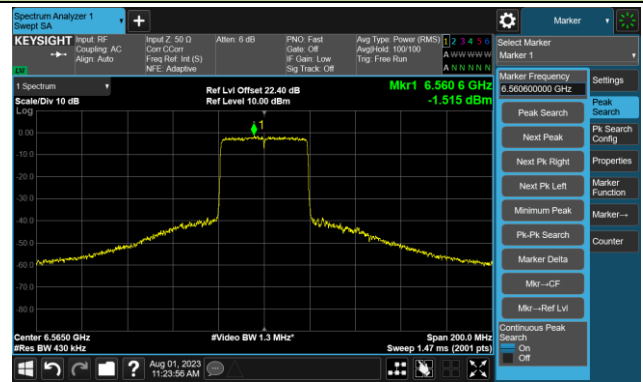

The Reference Level

The Mask Data

802.11ax-HE40 - Ant 0

Channel 99 (6445MHz)

The Reference Level

The Mask Data

Channel 107 (6485MHz)

The Reference Level

The Mask Data

Channel 115 (6525MHz)

The Reference Level

The Mask Data

802.11ax-HE40 - Ant 0

Channel 123 (6565MHz)

The Reference Level

The Mask Data

Channel 147 (6685MHz)

The Reference Level

The Mask Data

Channel 179 (6845MHz)

The Reference Level

The Mask Data

802.11ax-HE40 - Ant 0

Channel 187 (6885MHz)

The Reference Level

The Mask Data

Channel 195 (6925MHz)

The Reference Level

The Mask Data

Channel 211 (7005MHz)

The Reference Level

The Mask Data