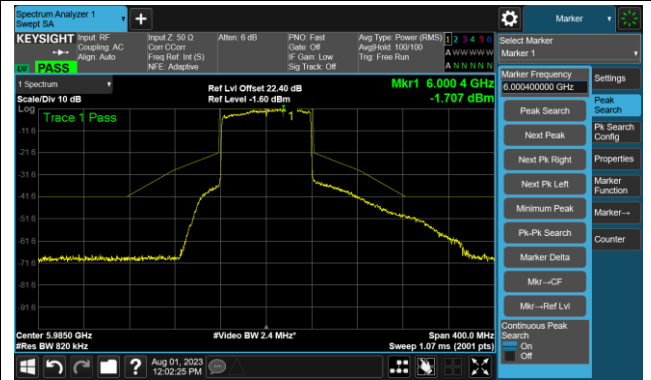

The Reference Level

The Mask Data

Channel 195 (6925MHz)

The Reference Level

The Mask Data

Channel 211 (7005MHz)

The Reference Level

The Mask Data

802.11ax-HE40 - Ant 0

Channel 227 (7085MHz)

The Reference Level

The Mask Data

802.11ax-HE80 - Ant 0

Channel 7 (5985MHz)

The Reference Level

The Mask Data

Channel 55 (6225MHz)

The Reference Level

The Mask Data

Channel 87 (6385MHz)

The Reference Level

The Mask Data

802.11ax-HE80 - Ant 0

Channel 103 (6465MHz)

The Reference Level

The Mask Data

Channel 119 (6545MHz)

The Reference Level

The Mask Data

Channel 135 (6625MHz)

The Reference Level

The Mask Data