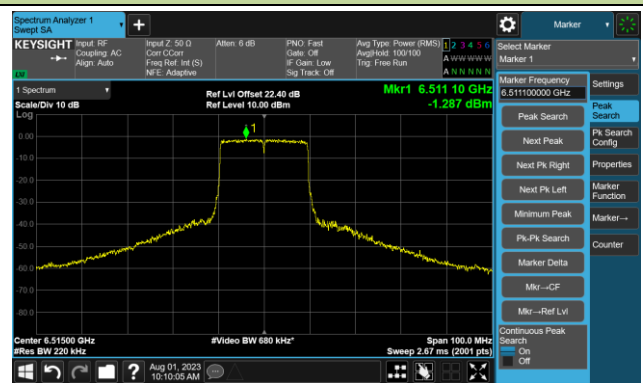

Channel 93 (6415MHz)

The Reference Level

The Mask Data

802.11ax-HE20 - Ant 1

Channel 97 (6435MHz)

The Reference Level

The Mask Data

Channel 105 (6475MHz)

The Reference Level

The Mask Data

Channel 113 (6515MHz)

The Reference Level

The Mask Data