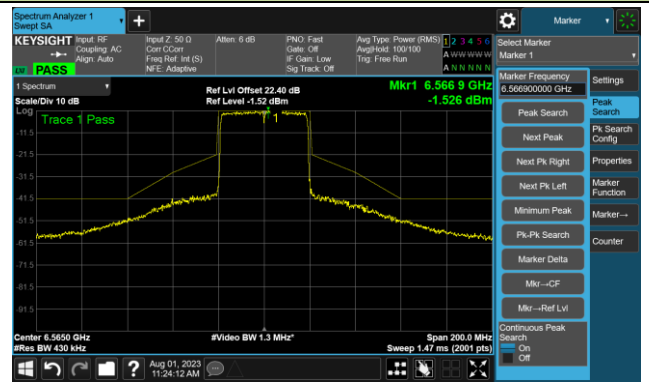

The Reference Level

The Mask Data

802.11ax-HE40 - Ant 0

Channel 99 (6445MHz)

The Reference Level

The Mask Data

Channel 107 (6485MHz)

The Reference Level

The Mask Data

Channel 115 (6525MHz)

The Reference Level

The Mask Data

802.11ax-HE40 - Ant 0

Channel 123 (6565MHz)

The Reference Level

The Mask Data

Channel 147 (6685MHz)

The Reference Level

The Mask Data

Channel 179 (6845MHz)

The Reference Level

The Mask Data

802.11ax-HE40 - Ant 0

Channel 187 (6885MHz)

The Reference Level

The Mask Data

Channel 195 (6925MHz)

The Reference Level

The Mask Data

Channel 211 (7005MHz)

The Reference Level

The Mask Data