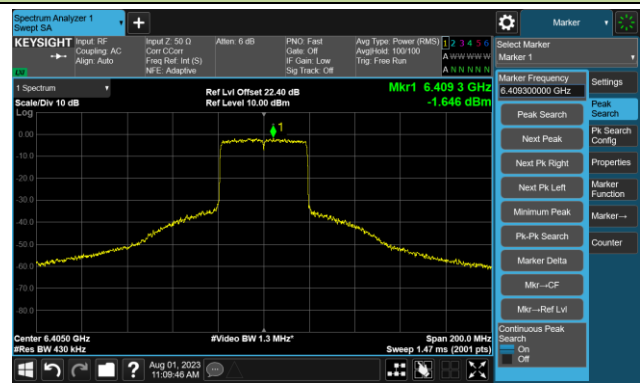

802.11ax-HE40 - Ant 0

Channel 3 (5965MHz)

The Reference Level

The Mask Data

Channel 51 (6205MHz)

The Reference Level

The Mask Data

Channel 91 (6405MHz)

The Reference Level

The Mask Data

802.11ax-HE40 - Ant 0

Channel 99 (6445MHz)

The Reference Level

The Mask Data

Channel 107 (6485MHz)

The Reference Level