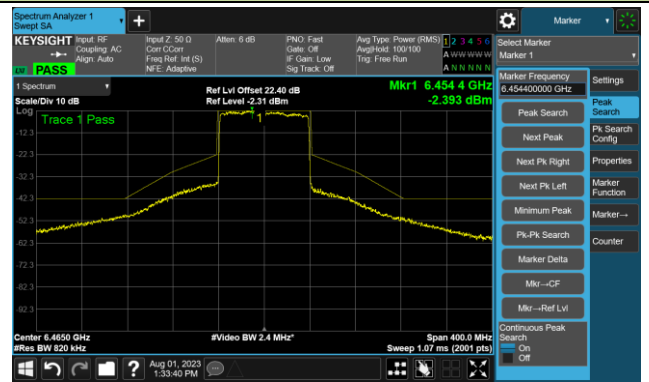

802.11ax-HE40 - Ant 0

Channel 227 (7085MHz)

The Reference Level

The Mask Data

802.11ax-HE80 - Ant 0

Channel 7 (5985MHz)

The Reference Level

The Mask Data

Channel 55 (6225MHz)

The Reference Level

The Mask Data

Channel 87 (6385MHz)

The Reference Level

The Mask Data

802.11ax-HE80 - Ant 0

Channel 103 (6465MHz)

The Reference Level

The Mask Data

Channel 119 (6545MHz)

The Reference Level

The Mask Data

Channel 135 (6625MHz)

The Reference Level

The Mask Data

802.11ax-HE80 - Ant 0

Channel 151 (6705MHz)

The Reference Level

The Mask Data

Channel 167 (6785MHz)

The Reference Level

The Mask Data

Channel 183 (6865MHz)