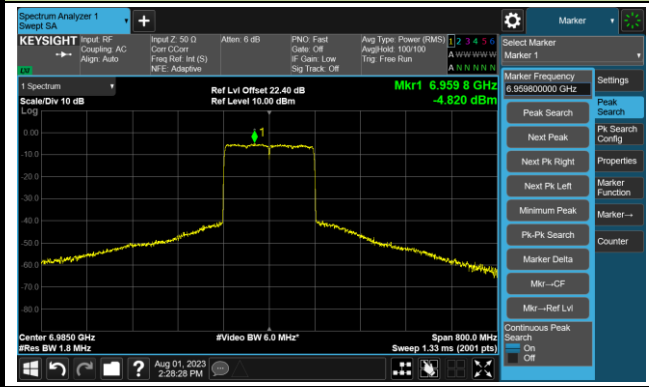

Channel 79 (6345MHz)

The Reference Level

The Mask Data

802.11ax-HE160 - Ant 0

Channel 111 (6505MHz)

The Reference Level

The Mask Data

Channel 143 (6665MHz)

The Reference Level

The Mask Data

Channel 175 (6825MHz)

The Reference Level

The Mask Data

802.11ax-HE160 - Ant 0

Channel 207 (6985MHz)

The Reference Level

The Mask Data

802.11ax-HE20 - Ant 1

Channel 1 (5955MHz)

The Reference Level

The Mask Data

Channel 49 (6195MHz)

The Reference Level

The Mask Data

Channel 93 (6415MHz)

The Reference Level

The Mask Data

802.11ax-HE20 - Ant 1

Channel 97 (6435MHz)

The Reference Level

The Mask Data

Channel 105 (6475MHz)