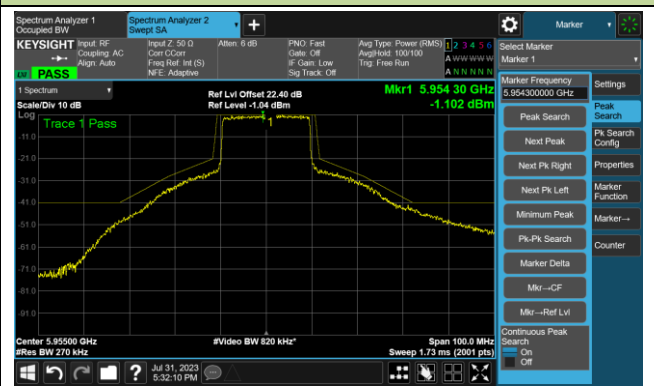

The Reference Level

The Mask Data

Channel 175 (6825MHz)

The Reference Level

The Mask Data

802.11ax-HE160 - Ant 0

Channel 207 (6985MHz)

The Reference Level

The Mask Data

802.11ax-HE20 - Ant 1

Channel 1 (5955MHz)

The Reference Level

The Mask Data

Channel 49 (6195MHz)

The Reference Level

The Mask Data

Channel 93 (6415MHz)

The Reference Level

The Mask Data

802.11ax-HE20 - Ant 1

Channel 97 (6435MHz)

The Reference Level

The Mask Data

Channel 105 (6475MHz)

The Reference Level

The Mask Data

Channel 113 (6515MHz)

The Reference Level

The Mask Data