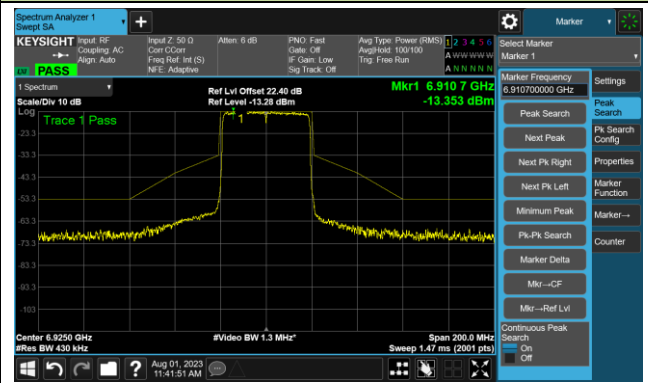

Channel 147 (6685MHz)

The Reference Level

The Mask Data

Channel 179 (6845MHz)

The Reference Level

The Mask Data

802.11ax-HE40 - Ant 0

Channel 187 (6885MHz)

The Reference Level

The Mask Data

Channel 195 (6925MHz)

The Reference Level

The Mask Data

Channel 211 (7005MHz)

The Reference Level

The Mask Data

802.11ax-HE40 - Ant 0

Channel 227 (7085MHz)

The Reference Level

The Mask Data

802.11ax-HE80 - Ant 0

Channel 7 (5985MHz)

The Reference Level

The Mask Data