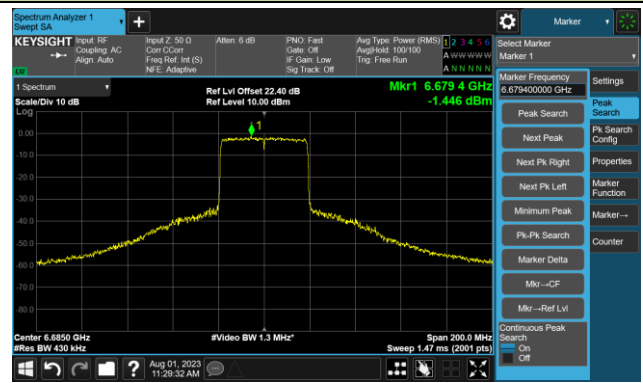

The Mask Data

Channel 115 (6525MHz)

The Reference Level

The Mask Data

802.11ax-HE40 - Ant 0

Channel 123 (6565MHz)

The Reference Level

The Mask Data

Channel 147 (6685MHz)

The Reference Level

The Mask Data

Channel 179 (6845MHz)

The Reference Level

The Mask Data

802.11ax-HE40 - Ant 0

Channel 187 (6885MHz)

The Reference Level

The Mask Data

Channel 195 (6925MHz)

The Reference Level

The Mask Data

Channel 211 (7005MHz)

The Reference Level

The Mask Data