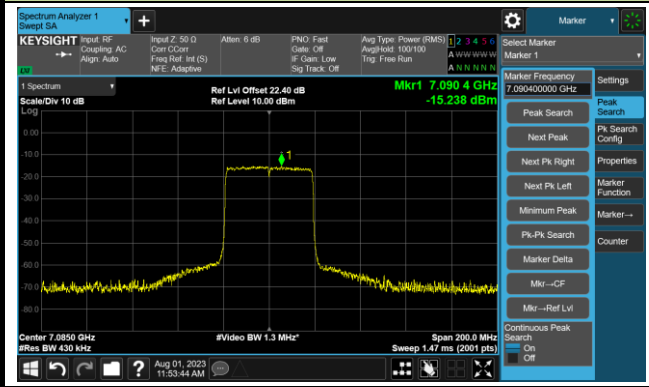

Channel 147 (6685MHz)

The Reference Level

The Mask Data

Channel 179 (6845MHz)

The Reference Level

The Mask Data

802.11ax-HE40 - Ant 0

Channel 187 (6885MHz)

The Reference Level

The Mask Data

Channel 195 (6925MHz)

The Reference Level

The Mask Data

Channel 211 (7005MHz)

The Reference Level

The Mask Data

802.11ax-HE40 - Ant 0

Channel 227 (7085MHz)

The Reference Level

The Mask Data

802.11ax-HE80 - Ant 0

Channel 7 (5985MHz)

The Reference Level

The Mask Data