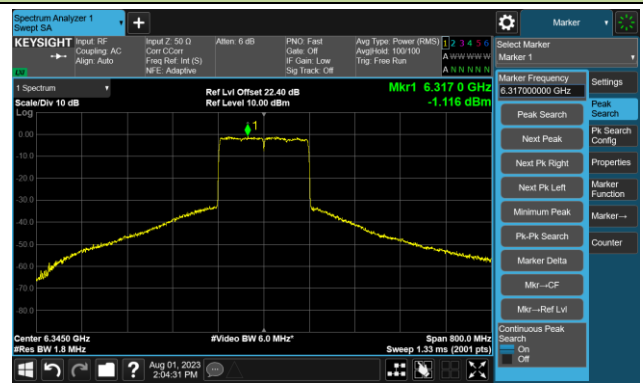

The Reference Level

The Mask Data

802.11ax-HE80 - Ant 0

Channel 199 (6945MHz)

The Reference Level

The Mask Data

Channel 215 (7025MHz)

The Reference Level

The Mask Data

802.11ax-HE160 - Ant 0

Channel 15 (6025MHz)

The Reference Level

The Mask Data

Channel 47 (6185MHz)

The Reference Level

The Mask Data

Channel 79 (6345MHz)

The Reference Level

The Mask Data

802.11ax-HE160 - Ant 0

Channel 111 (6505MHz)

The Reference Level

The Mask Data

Channel 143 (6665MHz)