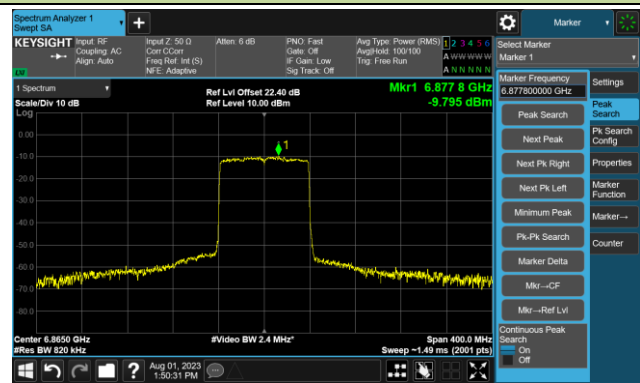

The Reference Level

The Mask Data

Channel 119 (6545MHz)

The Reference Level

The Mask Data

Channel 135 (6625MHz)

The Reference Level

The Mask Data

802.11ax-HE80 - Ant 0

Channel 151 (6705MHz)

The Reference Level

The Mask Data

Channel 167 (6785MHz)

The Reference Level

The Mask Data

Channel 183 (6865MHz)

The Reference Level

The Mask Data

802.11ax-HE80 - Ant 0

Channel 199 (6945MHz)

The Reference Level

The Mask Data

Channel 215 (7025MHz)

The Reference Level