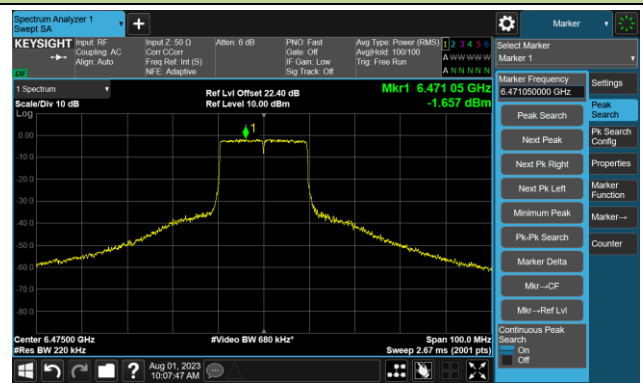

The Mask Data

802.11ax-HE20 - Ant 1

Channel 1 (5955MHz)

The Reference Level

The Mask Data

Channel 49 (6195MHz)

The Reference Level

The Mask Data

Channel 93 (6415MHz)

The Reference Level

The Mask Data

802.11ax-HE20 - Ant 1

Channel 97 (6435MHz)

The Reference Level

The Mask Data

Channel 105 (6475MHz)

The Reference Level

The Mask Data

Channel 113 (6515MHz)

The Reference Level

The Mask Data