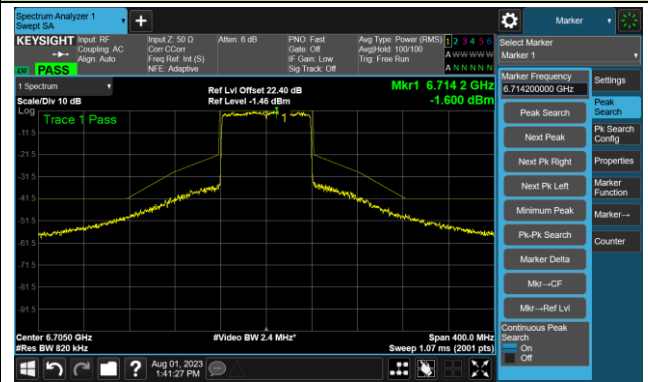

Channel 55 (6225MHz)

The Reference Level

The Mask Data

Channel 87 (6385MHz)

The Reference Level

The Mask Data

802.11ax-HE80 - Ant 0

Channel 103 (6465MHz)

The Reference Level

The Mask Data

Channel 119 (6545MHz)

The Reference Level

The Mask Data

Channel 135 (6625MHz)

The Reference Level

The Mask Data

802.11ax-HE80 - Ant 0

Channel 151 (6705MHz)

The Reference Level

The Mask Data

Channel 167 (6785MHz)

The Reference Level

The Mask Data

Channel 183 (6865MHz)

The Reference Level

The Mask Data

802.11ax-HE80 - Ant 0

Channel 199 (6945MHz)

The Reference Level

The Mask Data

Channel 215 (7025MHz)

The Reference Level