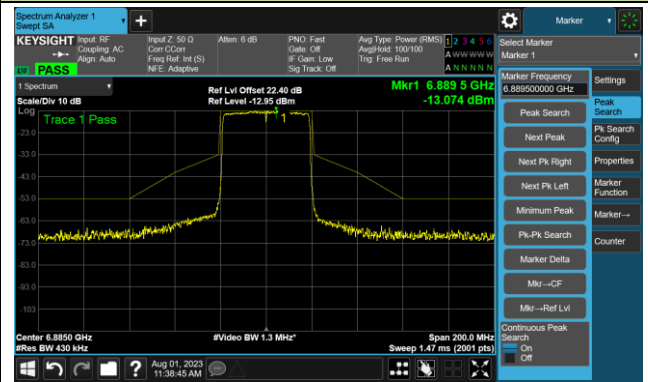

Channel 147 (6685MHz)

The Reference Level

The Mask Data

Channel 179 (6845MHz)

The Reference Level

The Mask Data

802.11ax-HE40 - Ant 0

Channel 187 (6885MHz)

The Reference Level

The Mask Data

Channel 195 (6925MHz)

The Reference Level

The Mask Data

Channel 211 (7005MHz)

The Reference Level

The Mask Data