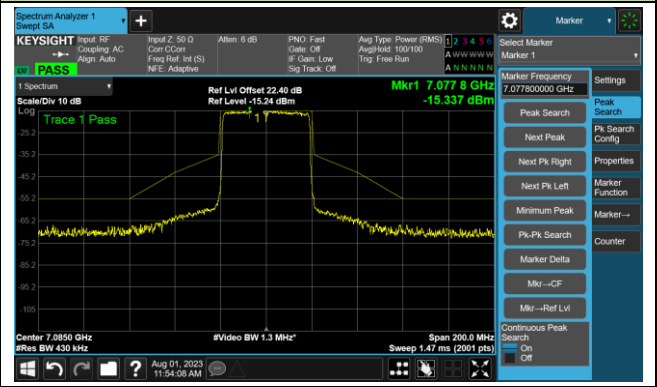

Channel 147 (6685MHz)

The Reference Level

The Mask Data

Channel 179 (6845MHz)

The Reference Level

The Mask Data

802.11ax-HE40 - Ant 0

Channel 187 (6885MHz)

The Reference Level

The Mask Data

Channel 195 (6925MHz)

The Reference Level

The Mask Data

Channel 211 (7005MHz)

The Reference Level

The Mask Data

802.11ax-HE40 - Ant 0

Channel 227 (7085MHz)

The Reference Level

The Mask Data

802.11ax-HE80 - Ant 0

Channel 7 (5985MHz)

The Reference Level

The Mask Data