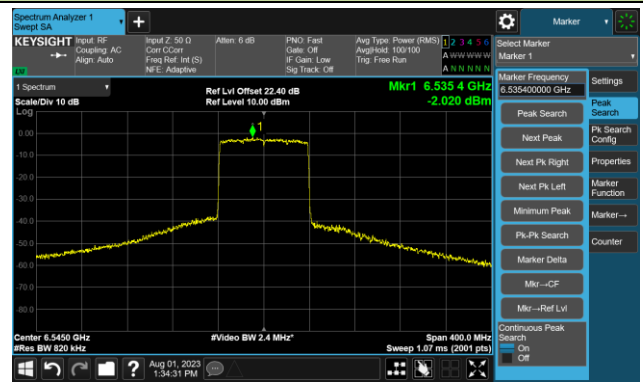

Channel 55 (6225MHz)

The Reference Level

The Mask Data

Channel 87 (6385MHz)

The Reference Level

The Mask Data

802.11ax-HE80 - Ant 0

Channel 103 (6465MHz)

The Reference Level

The Mask Data

Channel 119 (6545MHz)

The Reference Level

The Mask Data

Channel 135 (6625MHz)

The Reference Level

The Mask Data

802.11ax-HE80 - Ant 0

Channel 151 (6705MHz)

The Reference Level

The Mask Data

Channel 167 (6785MHz)

The Reference Level

The Mask Data

Channel 183 (6865MHz)