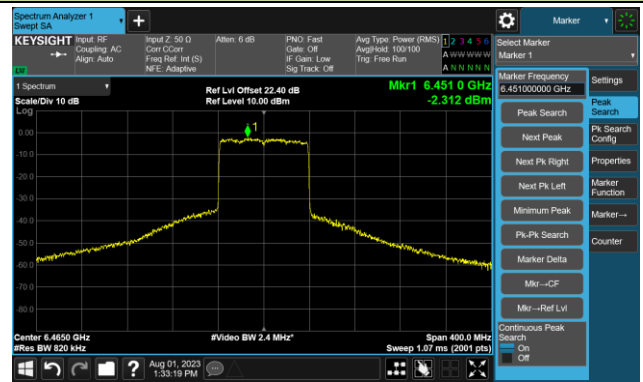

802.11ax-HE40 - Ant 0

Channel 227 (7085MHz)

The Reference Level

The Mask Data

802.11ax-HE80 - Ant 0

Channel 7 (5985MHz)

The Reference Level

The Mask Data

Channel 55 (6225MHz)

The Reference Level

The Mask Data

Channel 87 (6385MHz)

The Reference Level

The Mask Data

802.11ax-HE80 - Ant 0

Channel 103 (6465MHz)

The Reference Level

The Mask Data

Channel 119 (6545MHz)

The Reference Level

The Mask Data

Channel 135 (6625MHz)

The Reference Level

The Mask Data