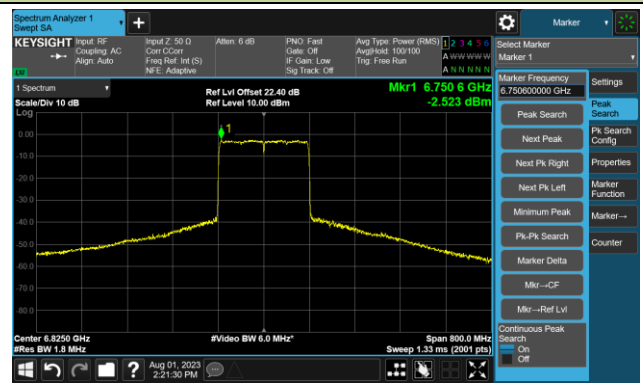

Channel 79 (6345MHz)

The Reference Level

The Mask Data

802.11ax-HE160 - Ant 0

Channel 111 (6505MHz)

The Reference Level

The Mask Data

Channel 143 (6665MHz)

The Reference Level

The Mask Data

Channel 175 (6825MHz)

The Reference Level

The Mask Data

802.11ax-HE160 - Ant 0

Channel 207 (6985MHz)

The Reference Level

The Mask Data

802.11ax-HE20 - Ant 1

Channel 1 (5955MHz)

The Reference Level

The Mask Data

Channel 49 (6195MHz)

The Reference Level

The Mask Data

Channel 93 (6415MHz)

The Reference Level

The Mask Data

802.11ax-HE20 - Ant 1

Channel 97 (6435MHz)

The Reference Level

The Mask Data

Channel 105 (6475MHz)