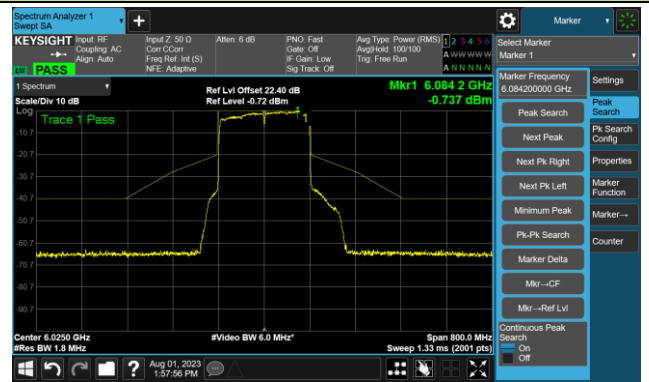

The Reference Level

The Mask Data

802.11ax-HE80 - Ant 0

Channel 199 (6945MHz)

The Reference Level

The Mask Data

Channel 215 (7025MHz)

The Reference Level

The Mask Data

802.11ax-HE160 - Ant 0

Channel 15 (6025MHz)

The Reference Level

The Mask Data

Channel 47 (6185MHz)

The Reference Level

The Mask Data

Channel 79 (6345MHz)

The Reference Level

The Mask Data

802.11ax-HE160 - Ant 0

Channel 111 (6505MHz)

The Reference Level

The Mask Data

Channel 143 (6665MHz)

The Reference Level

The Mask Data

Channel 175 (6825MHz)

The Reference Level

The Mask Data

802.11ax-HE160 - Ant 0

Channel 207 (6985MHz)

The Reference Level