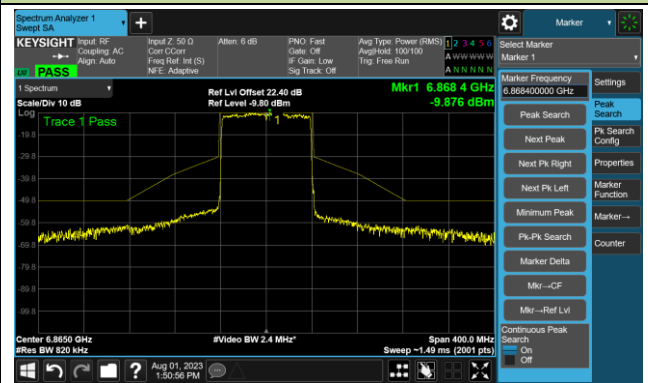

The Reference Level

The Mask Data

Channel 119 (6545MHz)

The Reference Level

The Mask Data

Channel 135 (6625MHz)

The Reference Level

The Mask Data

802.11ax-HE80 - Ant 0

Channel 151 (6705MHz)

The Reference Level

The Mask Data

Channel 167 (6785MHz)

The Reference Level

The Mask Data

Channel 183 (6865MHz)

The Reference Level

The Mask Data

802.11ax-HE80 - Ant 0

Channel 199 (6945MHz)

The Reference Level

The Mask Data

Channel 215 (7025MHz)

The Reference Level