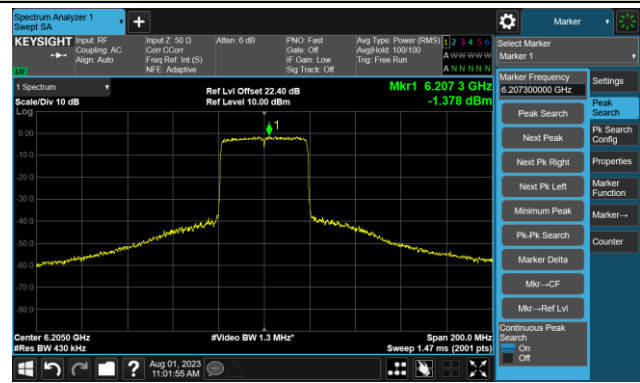

802.11ax-HE40 - Ant 0

Channel 3 (5965MHz)

The Reference Level

The Mask Data

Channel 51 (6205MHz)

The Reference Level

The Mask Data

Channel 91 (6405MHz)

The Reference Level

The Mask Data

802.11ax-HE40 - Ant 0

Channel 99 (6445MHz)

The Reference Level

The Mask Data

Channel 107 (6485MHz)

The Reference Level