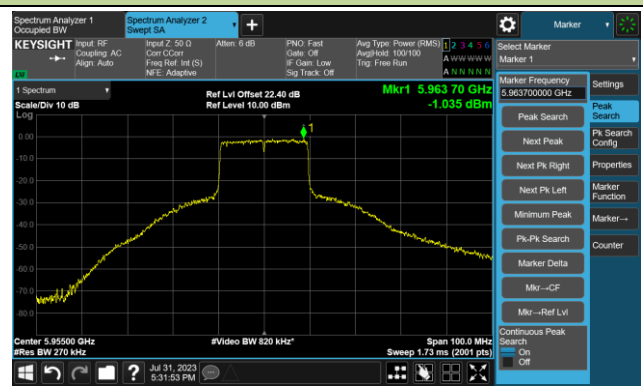

Channel 79 (6345MHz)

The Reference Level

The Mask Data

802.11ax-HE160 - Ant 0

Channel 111 (6505MHz)

The Reference Level

The Mask Data

Channel 143 (6665MHz)

The Reference Level

The Mask Data

Channel 175 (6825MHz)

The Reference Level

The Mask Data

802.11ax-HE160 - Ant 0

Channel 207 (6985MHz)

The Reference Level

The Mask Data

802.11ax-HE20 - Ant 1

Channel 1 (5955MHz)

The Reference Level

The Mask Data

Channel 49 (6195MHz)

The Reference Level

The Mask Data

Channel 93 (6415MHz)

The Reference Level

The Mask Data

802.11ax-HE20 - Ant 1

Channel 97 (6435MHz)

The Reference Level

The Mask Data

Channel 105 (6475MHz)