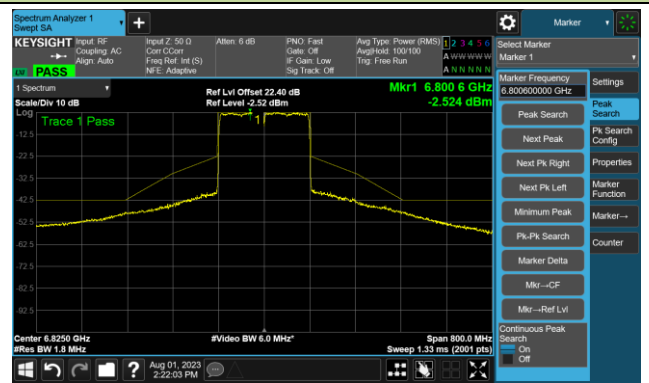

Channel 79 (6345MHz)

The Reference Level

The Mask Data

802.11ax-HE160 - Ant 0

Channel 111 (6505MHz)

The Reference Level

The Mask Data

Channel 143 (6665MHz)

The Reference Level

The Mask Data

Channel 175 (6825MHz)

The Reference Level

The Mask Data

802.11ax-HE160 - Ant 0

Channel 207 (6985MHz)

The Reference Level

The Mask Data

802.11ax-HE20 - Ant 1

Channel 1 (5955MHz)

The Reference Level

The Mask Data

Channel 49 (6195MHz)

The Reference Level

The Mask Data

Channel 93 (6415MHz)

The Reference Level

The Mask Data

802.11ax-HE20 - Ant 1

Channel 97 (6435MHz)

The Reference Level

The Mask Data

Channel 105 (6475MHz)