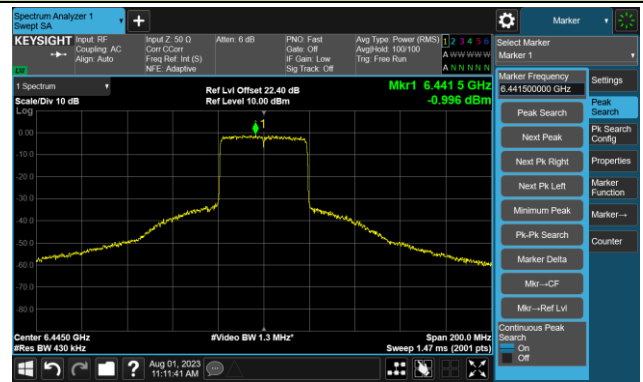

The Reference Level

The Mask Data

802.11ax-HE40 - Ant 0

Channel 99 (6445MHz)

The Reference Level

The Mask Data

Channel 107 (6485MHz)

The Reference Level

The Mask Data

Channel 115 (6525MHz)

The Reference Level

The Mask Data

802.11ax-HE40 - Ant 0

Channel 123 (6565MHz)

The Reference Level

The Mask Data

Channel 147 (6685MHz)

The Reference Level

The Mask Data

Channel 179 (6845MHz)

The Reference Level

The Mask Data

802.11ax-HE40 - Ant 0

Channel 187 (6885MHz)