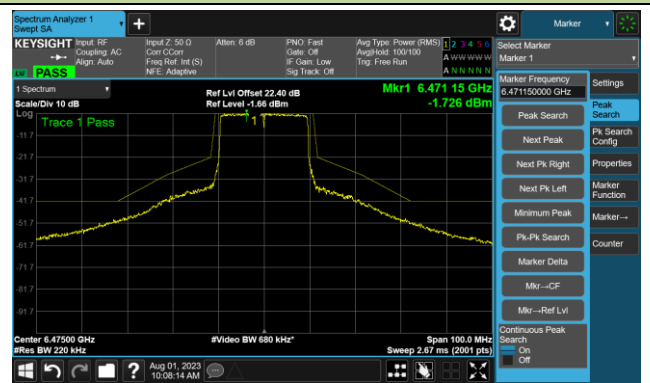

The Reference Level

The Mask Data

Channel 175 (6825MHz)

The Reference Level

The Mask Data

802.11ax-HE160 - Ant 0

Channel 207 (6985MHz)

The Reference Level

The Mask Data

802.11ax-HE20 - Ant 1

Channel 1 (5955MHz)

The Reference Level

The Mask Data

Channel 49 (6195MHz)

The Reference Level

The Mask Data

Channel 93 (6415MHz)

The Reference Level

The Mask Data

802.11ax-HE20 - Ant 1

Channel 97 (6435MHz)

The Reference Level

The Mask Data

Channel 105 (6475MHz)

The Reference Level

The Mask Data

Channel 113 (6515MHz)

The Reference Level

The Mask Data