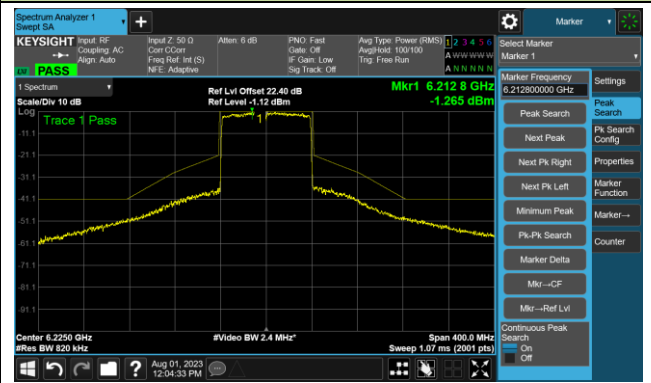

The Reference Level

The Mask Data

Channel 195 (6925MHz)

The Reference Level

The Mask Data

Channel 211 (7005MHz)

The Reference Level

The Mask Data

802.11ax-HE40 - Ant 0

Channel 227 (7085MHz)

The Reference Level

The Mask Data

802.11ax-HE80 - Ant 0

Channel 7 (5985MHz)

The Reference Level

The Mask Data

Channel 55 (6225MHz)

The Reference Level

The Mask Data

Channel 87 (6385MHz)

The Reference Level

The Mask Data

802.11ax-HE80 - Ant 0

Channel 103 (6465MHz)

The Reference Level

The Mask Data

Channel 119 (6545MHz)

The Reference Level

The Mask Data

Channel 135 (6625MHz)

The Reference Level

The Mask Data