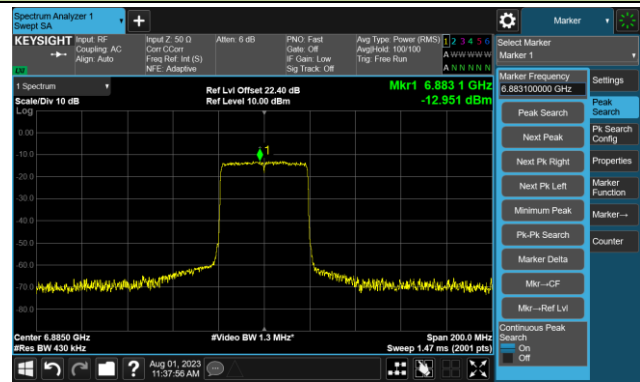

Channel 147 (6685MHz)

The Reference Level

The Mask Data

Channel 179 (6845MHz)

The Reference Level

The Mask Data

802.11ax-HE40 - Ant 0

Channel 187 (6885MHz)

The Reference Level

The Mask Data

Channel 195 (6925MHz)

The Reference Level

The Mask Data

Channel 211 (7005MHz)

The Reference Level

The Mask Data