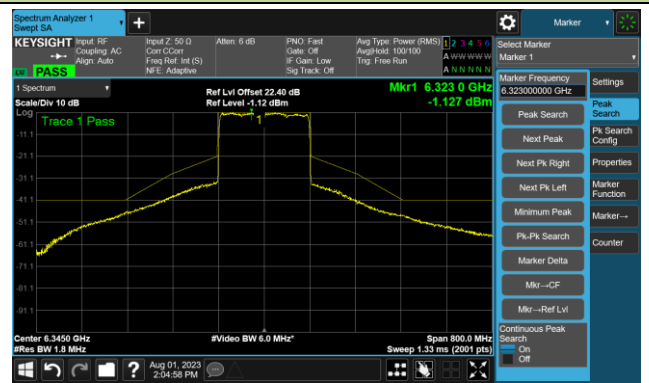

The Reference Level

The Mask Data

802.11ax-HE80 - Ant 0

Channel 199 (6945MHz)

The Reference Level

The Mask Data

Channel 215 (7025MHz)

The Reference Level

The Mask Data

802.11ax-HE160 - Ant 0

Channel 15 (6025MHz)

The Reference Level

The Mask Data

Channel 47 (6185MHz)

The Reference Level

The Mask Data

Channel 79 (6345MHz)

The Reference Level

The Mask Data

802.11ax-HE160 - Ant 0

Channel 111 (6505MHz)

The Reference Level

The Mask Data

Channel 143 (6665MHz)

The Reference Level

The Mask Data

Channel 175 (6825MHz)

The Reference Level

The Mask Data

802.11ax-HE160 - Ant 0

Channel 207 (6985MHz)

The Reference Level