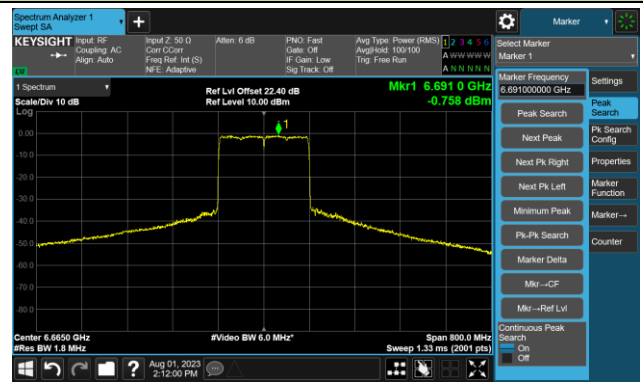

The Mask Data

802.11ax-HE160 - Ant 0

Channel 15 (6025MHz)

The Reference Level

The Mask Data

Channel 47 (6185MHz)

The Reference Level

The Mask Data

Channel 79 (6345MHz)

The Reference Level

The Mask Data

802.11ax-HE160 - Ant 0

Channel 111 (6505MHz)

The Reference Level

The Mask Data

Channel 143 (6665MHz)

The Reference Level

The Mask Data

Channel 175 (6825MHz)

The Reference Level

The Mask Data

802.11ax-HE160 - Ant 0

Channel 207 (6985MHz)

The Reference Level