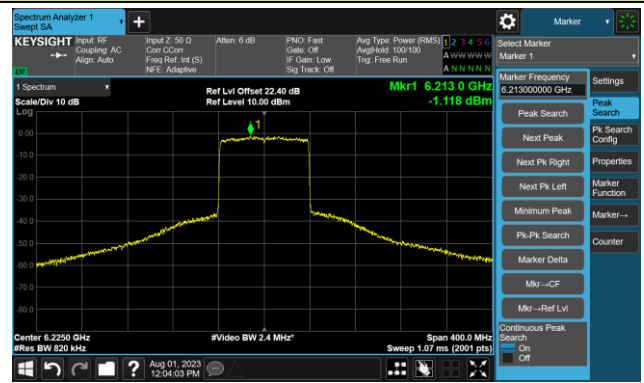

The Reference Level

The Mask Data

Channel 195 (6925MHz)

The Reference Level

The Mask Data

Channel 211 (7005MHz)

The Reference Level

The Mask Data

802.11ax-HE40 - Ant 0

Channel 227 (7085MHz)

The Reference Level

The Mask Data

802.11ax-HE80 - Ant 0

Channel 7 (5985MHz)

The Reference Level

The Mask Data

Channel 55 (6225MHz)

The Reference Level

The Mask Data

Channel 87 (6385MHz)

The Reference Level

The Mask Data

802.11ax-HE80 - Ant 0

Channel 103 (6465MHz)

The Reference Level

The Mask Data

Channel 119 (6545MHz)

The Reference Level

The Mask Data

Channel 135 (6625MHz)

The Reference Level

The Mask Data