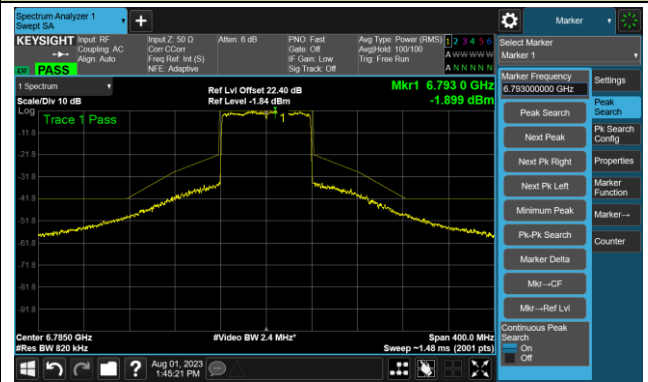

The Reference Level

The Mask Data

Channel 119 (6545MHz)

The Reference Level

The Mask Data

Channel 135 (6625MHz)

The Reference Level

The Mask Data

802.11ax-HE80 - Ant 0

Channel 151 (6705MHz)

The Reference Level

The Mask Data

Channel 167 (6785MHz)

The Reference Level

The Mask Data

Channel 183 (6865MHz)

The Reference Level

The Mask Data

802.11ax-HE80 - Ant 0

Channel 199 (6945MHz)

The Reference Level

The Mask Data

Channel 215 (7025MHz)

The Reference Level