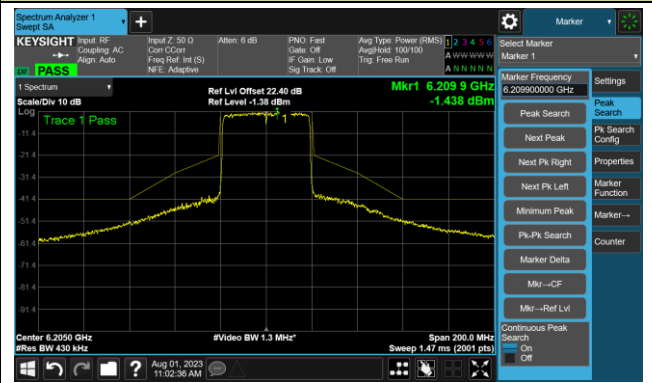

802.11ax-HE40 - Ant 0

Channel 3 (5965MHz)

The Reference Level

The Mask Data

Channel 51 (6205MHz)

The Reference Level

The Mask Data

Channel 91 (6405MHz)

The Reference Level

The Mask Data

802.11ax-HE40 - Ant 0

Channel 99 (6445MHz)

The Reference Level

The Mask Data

Channel 107 (6485MHz)

The Reference Level

The Mask Data

Channel 115 (6525MHz)

The Reference Level

The Mask Data

802.11ax-HE40 - Ant 0

Channel 123 (6565MHz)

The Reference Level

The Mask Data