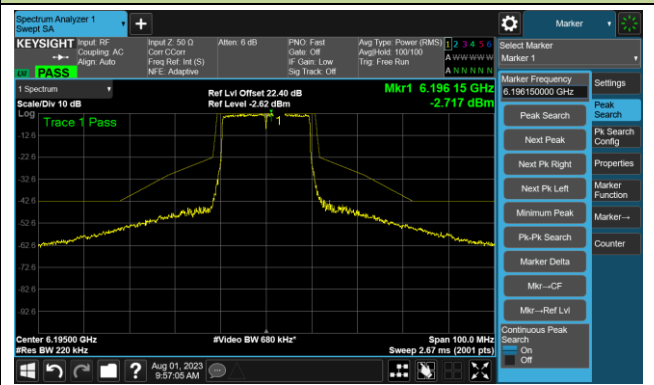

The Reference Level

The Mask Data

Channel 175 (6825MHz)

The Reference Level

The Mask Data

802.11ax-HE160 - Ant 0

Channel 207 (6985MHz)

The Reference Level

The Mask Data

802.11ax-HE20 - Ant 1

Channel 1 (5955MHz)

The Reference Level

The Mask Data

Channel 49 (6195MHz)

The Reference Level

The Mask Data

Channel 93 (6415MHz)

The Reference Level

The Mask Data

802.11ax-HE20 - Ant 1

Channel 97 (6435MHz)

The Reference Level

The Mask Data

Channel 105 (6475MHz)

The Reference Level

The Mask Data

Channel 113 (6515MHz)

The Reference Level

The Mask Data