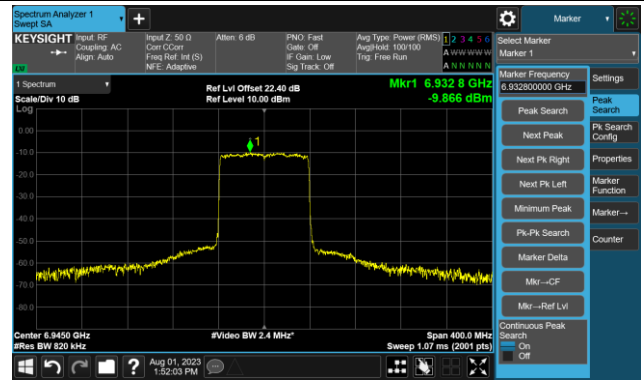

802.11ax-HE80 - Ant 0

Channel 151 (6705MHz)

The Reference Level

The Mask Data

Channel 167 (6785MHz)

The Reference Level

The Mask Data

Channel 183 (6865MHz)

The Reference Level

The Mask Data

802.11ax-HE80 - Ant 0

Channel 199 (6945MHz)

The Reference Level

The Mask Data

Channel 215 (7025MHz)

The Reference Level

The Mask Data

802.11ax-HE160 - Ant 0

Channel 15 (6025MHz)

The Reference Level

The Mask Data

Channel 47 (6185MHz)

The Reference Level

The Mask Data