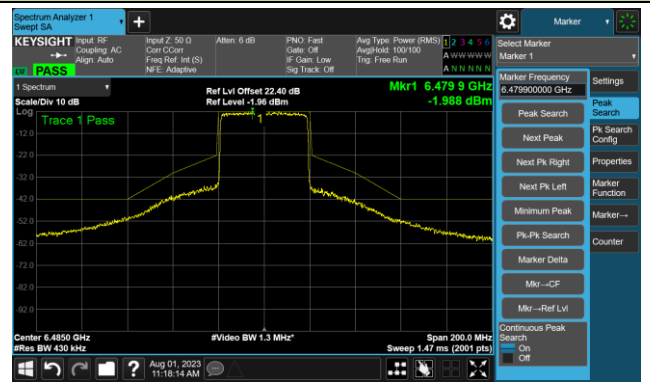

The Reference Level

The Mask Data

802.11ax-HE40 - Ant 0

Channel 99 (6445MHz)

The Reference Level

The Mask Data

Channel 107 (6485MHz)

The Reference Level

The Mask Data

Channel 115 (6525MHz)

The Reference Level

The Mask Data

802.11ax-HE40 - Ant 0

Channel 123 (6565MHz)

The Reference Level

The Mask Data

Channel 147 (6685MHz)

The Reference Level

The Mask Data

Channel 179 (6845MHz)

The Reference Level

The Mask Data

802.11ax-HE40 - Ant 0

Channel 187 (6885MHz)

The Reference Level

The Mask Data

Channel 195 (6925MHz)

The Reference Level

The Mask Data

Channel 211 (7005MHz)

The Reference Level

The Mask Data