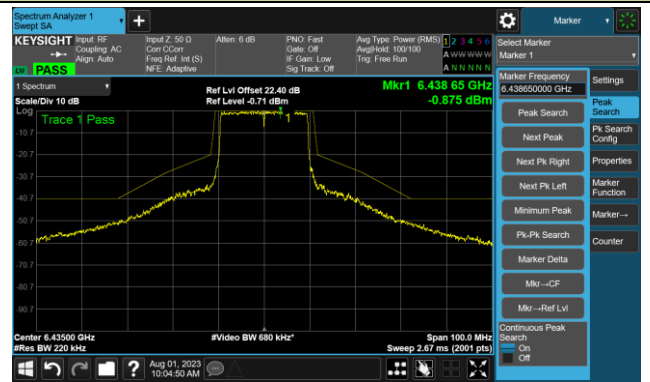

The Mask Data

802.11ax-HE20 - Ant 1

Channel 1 (5955MHz)

The Reference Level

The Mask Data

Channel 49 (6195MHz)

The Reference Level

The Mask Data

Channel 93 (6415MHz)

The Reference Level

The Mask Data

802.11ax-HE20 - Ant 1

Channel 97 (6435MHz)

The Reference Level

The Mask Data

Channel 105 (6475MHz)

The Reference Level

The Mask Data

Channel 113 (6515MHz)

The Reference Level

The Mask Data