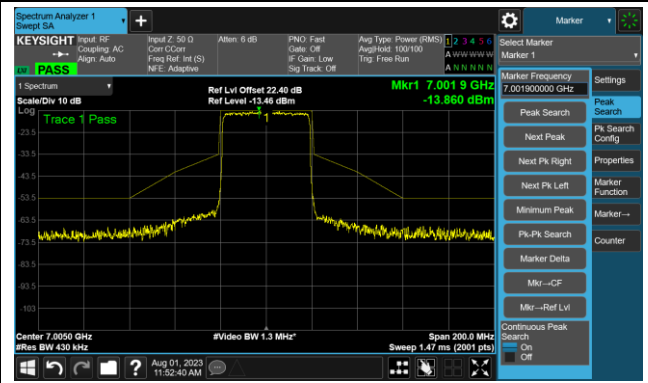

Channel 147 (6685MHz)

The Reference Level

The Mask Data

Channel 179 (6845MHz)

The Reference Level

The Mask Data

802.11ax-HE40 - Ant 0

Channel 187 (6885MHz)

The Reference Level

The Mask Data

Channel 195 (6925MHz)

The Reference Level

The Mask Data

Channel 211 (7005MHz)

The Reference Level

The Mask Data

802.11ax-HE40 - Ant 0

Channel 227 (7085MHz)

The Reference Level

The Mask Data

802.11ax-HE80 - Ant 0

Channel 7 (5985MHz)

The Reference Level

The Mask Data