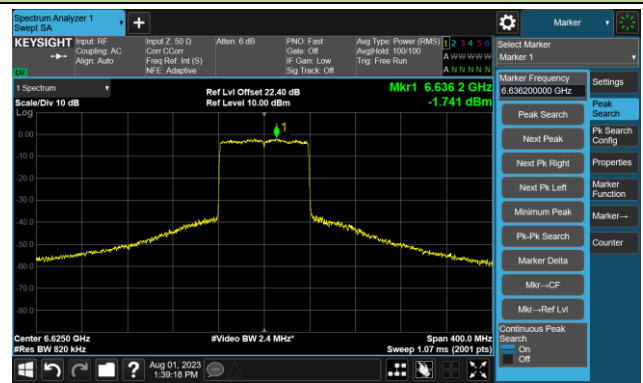

Channel 55 (6225MHz)

The Reference Level

The Mask Data

Channel 87 (6385MHz)

The Reference Level

The Mask Data

802.11ax-HE80 - Ant 0

Channel 103 (6465MHz)

The Reference Level

The Mask Data

Channel 119 (6545MHz)

The Reference Level

The Mask Data

Channel 135 (6625MHz)

The Reference Level

The Mask Data

802.11ax-HE80 - Ant 0

Channel 151 (6705MHz)

The Reference Level

The Mask Data

Channel 167 (6785MHz)

The Reference Level

The Mask Data

Channel 183 (6865MHz)