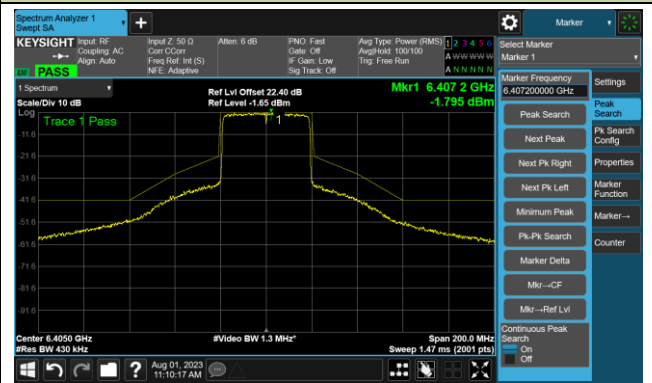

802.11ax-HE40 - Ant 0

Channel 3 (5965MHz)

The Reference Level

The Mask Data

Channel 51 (6205MHz)

The Reference Level

The Mask Data

Channel 91 (6405MHz)

The Reference Level

The Mask Data

802.11ax-HE40 - Ant 0

Channel 99 (6445MHz)

The Reference Level

The Mask Data

Channel 107 (6485MHz)

The Reference Level

The Mask Data

Channel 115 (6525MHz)

The Reference Level

The Mask Data

802.11ax-HE40 - Ant 0

Channel 123 (6565MHz)

The Reference Level

The Mask Data