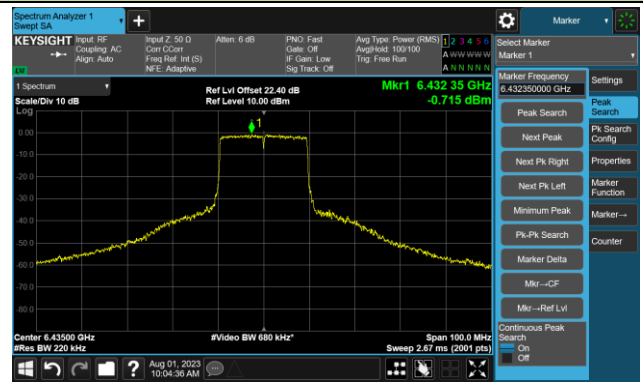

The Mask Data

802.11ax-HE20 - Ant 1

Channel 1 (5955MHz)

The Reference Level

The Mask Data

Channel 49 (6195MHz)

The Reference Level

The Mask Data

Channel 93 (6415MHz)

The Reference Level

The Mask Data

802.11ax-HE20 - Ant 1

Channel 97 (6435MHz)

The Reference Level

The Mask Data

Channel 105 (6475MHz)

The Reference Level

The Mask Data

Channel 113 (6515MHz)

The Reference Level

The Mask Data