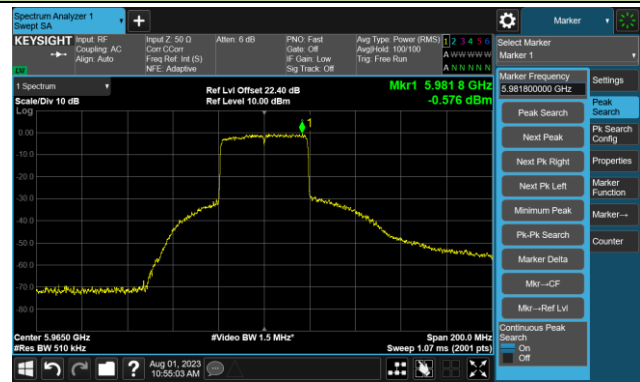

802.11ax-HE40 - Ant 0

Channel 3 (5965MHz)

The Reference Level

The Mask Data

Channel 51 (6205MHz)

The Reference Level

The Mask Data

Channel 91 (6405MHz)

The Reference Level

The Mask Data

802.11ax-HE40 - Ant 0

Channel 99 (6445MHz)

The Reference Level

The Mask Data

Channel 107 (6485MHz)

The Reference Level