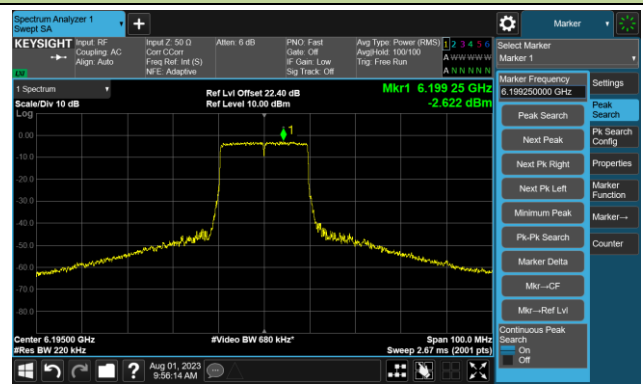

The Reference Level

The Mask Data

Channel 175 (6825MHz)

The Reference Level

The Mask Data

802.11ax-HE160 - Ant 0

Channel 207 (6985MHz)

The Reference Level

The Mask Data

802.11ax-HE20 - Ant 1

Channel 1 (5955MHz)

The Reference Level

The Mask Data

Channel 49 (6195MHz)

The Reference Level

The Mask Data

Channel 93 (6415MHz)

The Reference Level

The Mask Data

802.11ax-HE20 - Ant 1

Channel 97 (6435MHz)

The Reference Level

The Mask Data

Channel 105 (6475MHz)

The Reference Level

The Mask Data

Channel 113 (6515MHz)

The Reference Level

The Mask Data