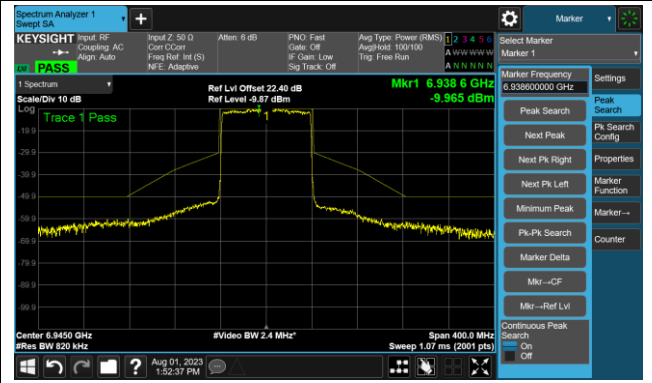

802.11ax-HE80 - Ant 0

Channel 151 (6705MHz)

The Reference Level

The Mask Data

Channel 167 (6785MHz)

The Reference Level

The Mask Data

Channel 183 (6865MHz)

The Reference Level

The Mask Data

802.11ax-HE80 - Ant 0

Channel 199 (6945MHz)

The Reference Level

The Mask Data

Channel 215 (7025MHz)

The Reference Level

The Mask Data

802.11ax-HE160 - Ant 0

Channel 15 (6025MHz)

The Reference Level

The Mask Data

Channel 47 (6185MHz)

The Reference Level

The Mask Data