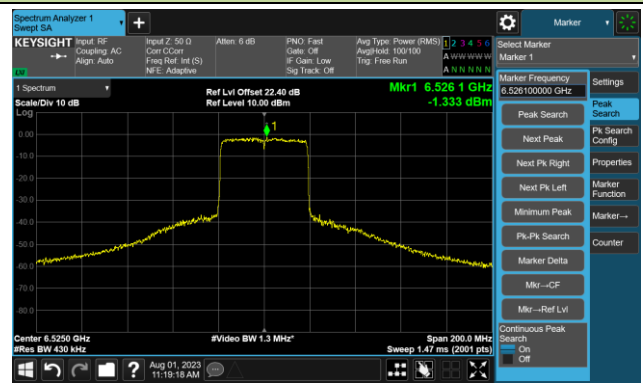

The Reference Level

The Mask Data

802.11ax-HE40 - Ant 0

Channel 99 (6445MHz)

The Reference Level

The Mask Data

Channel 107 (6485MHz)

The Reference Level

The Mask Data

Channel 115 (6525MHz)

The Reference Level

The Mask Data

802.11ax-HE40 - Ant 0

Channel 123 (6565MHz)

The Reference Level

The Mask Data