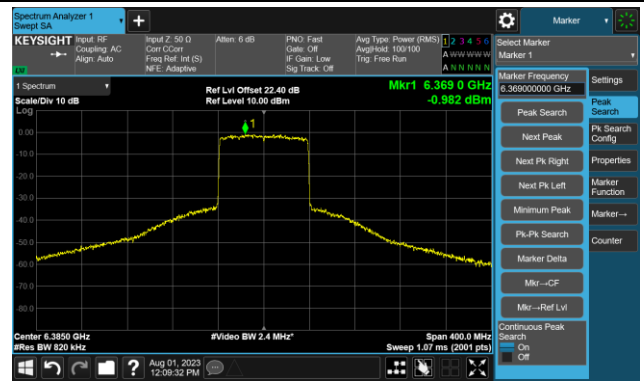

Channel 55 (6225MHz)

The Reference Level

The Mask Data

Channel 87 (6385MHz)

The Reference Level

The Mask Data

802.11ax-HE80 - Ant 0

Channel 103 (6465MHz)

The Reference Level

The Mask Data

Channel 119 (6545MHz)

The Reference Level

The Mask Data

Channel 135 (6625MHz)

The Reference Level

The Mask Data