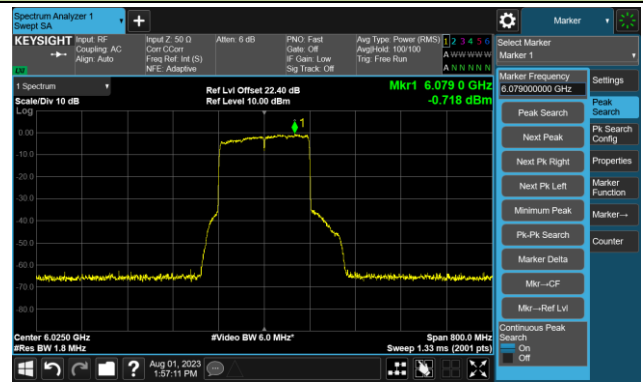

802.11ax-HE80 - Ant 0

Channel 151 (6705MHz)

The Reference Level

The Mask Data

Channel 167 (6785MHz)

The Reference Level

The Mask Data

Channel 183 (6865MHz)

The Reference Level

The Mask Data

802.11ax-HE80 - Ant 0

Channel 199 (6945MHz)

The Reference Level

The Mask Data

Channel 215 (7025MHz)

The Reference Level

The Mask Data

802.11ax-HE160 - Ant 0

Channel 15 (6025MHz)

The Reference Level

The Mask Data

Channel 47 (6185MHz)

The Reference Level

The Mask Data