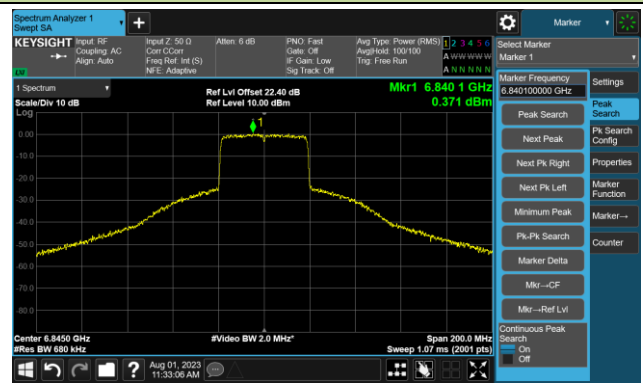

Channel 147 (6685MHz)

The Reference Level

The Mask Data

Channel 179 (6845MHz)

The Reference Level

The Mask Data

802.11ax-HE40 - Ant 0

Channel 187 (6885MHz)

The Reference Level

The Mask Data

Channel 195 (6925MHz)

The Reference Level

The Mask Data

Channel 211 (7005MHz)

The Reference Level

The Mask Data