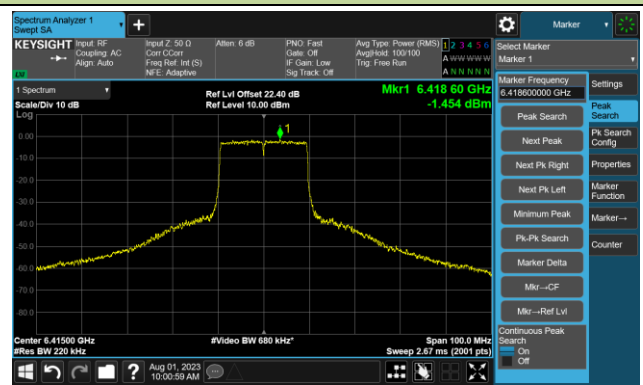

The Reference Level

The Mask Data

Channel 175 (6825MHz)

The Reference Level

The Mask Data

802.11ax-HE160 - Ant 0

Channel 207 (6985MHz)

The Reference Level

The Mask Data

802.11ax-HE20 - Ant 1

Channel 1 (5955MHz)

The Reference Level

The Mask Data

Channel 49 (6195MHz)

The Reference Level

The Mask Data

Channel 93 (6415MHz)

The Reference Level

The Mask Data

802.11ax-HE20 - Ant 1

Channel 97 (6435MHz)

The Reference Level

The Mask Data

Channel 105 (6475MHz)

The Reference Level

The Mask Data

Channel 113 (6515MHz)

The Reference Level

The Mask Data