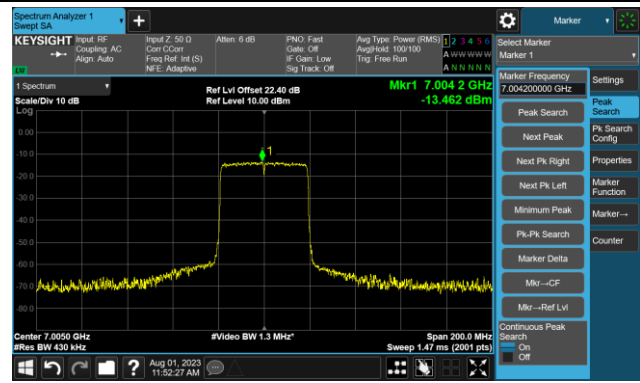

Channel 147 (6685MHz)

The Reference Level

The Mask Data

Channel 179 (6845MHz)

The Reference Level

The Mask Data

802.11ax-HE40 - Ant 0

Channel 187 (6885MHz)

The Reference Level

The Mask Data

Channel 195 (6925MHz)

The Reference Level

The Mask Data

Channel 211 (7005MHz)

The Reference Level

The Mask Data

802.11ax-HE40 - Ant 0

Channel 227 (7085MHz)

The Reference Level

The Mask Data

802.11ax-HE80 - Ant 0

Channel 7 (5985MHz)

The Reference Level

The Mask Data