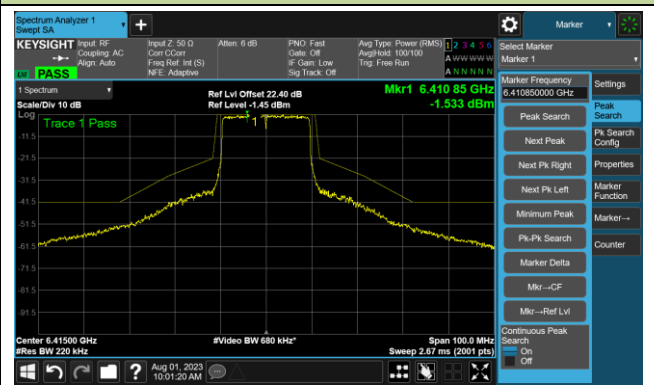

The Reference Level

The Mask Data

Channel 175 (6825MHz)

The Reference Level

The Mask Data

802.11ax-HE160 - Ant 0

Channel 207 (6985MHz)

The Reference Level

The Mask Data

802.11ax-HE20 - Ant 1

Channel 1 (5955MHz)

The Reference Level

The Mask Data

Channel 49 (6195MHz)

The Reference Level

The Mask Data

Channel 93 (6415MHz)

The Reference Level

The Mask Data

802.11ax-HE20 - Ant 1

Channel 97 (6435MHz)

The Reference Level

The Mask Data

Channel 105 (6475MHz)

The Reference Level

The Mask Data

Channel 113 (6515MHz)

The Reference Level

The Mask Data