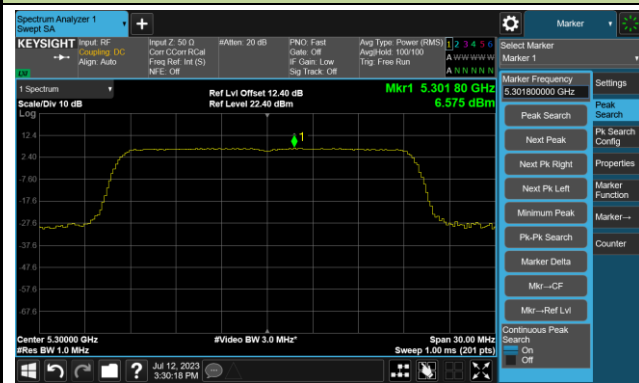

802.11ac-VHT80 Power Spectral Density- Ant 1

Channel 42 (5210MHz)

Channel 58 (5290MHz)

Channel 106 (5530MHz)

Channel 122 (5610MHz)

Channel 138 (5690MHz)

Channel 155 (5775MHz)

802.11ax-HE20 Power Spectral Density- Ant 1

Channel 36 (5180MHz)

Channel 44 (5220MHz)

Channel 48 (5240MHz)

Channel 52 (5260MHz)

Channel 60 (5300MHz)

Channel 64 (5320MHz)

802.11ax-HE20 Power Spectral Density- Ant 1

Channel 100 (5500MHz)