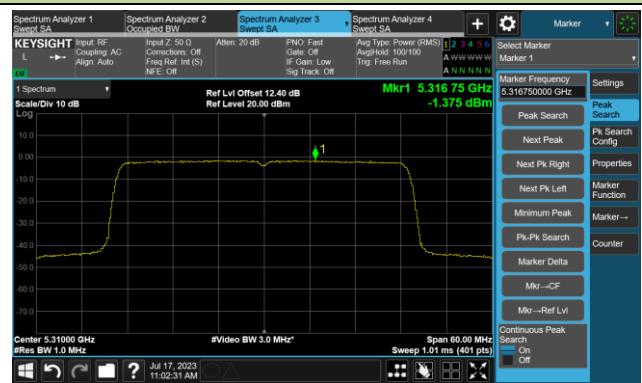

802.11ax-HE20 Power Spectral Density- Ant 0

Channel 165 (5825MHz)

802.11ax-HE40 Power Spectral Density- Ant 0

Channel 38 (5190MHz)

Channel 46 (5230MHz)

Channel 54 (5270MHz)

Channel 62 (5310MHz)

Channel 102 (5510MHz)

Channel 110 (5550MHz)

802.11ax-HE40 Power Spectral Density- Ant 0

Channel 134 (5670MHz)

Channel 142(5710MHz)

Channel 151 (5755MHz)

Channel 159 (5795MHz)

802.11ax-HE80 Power Spectral Density- Ant 0

Channel 42 (5210MHz)