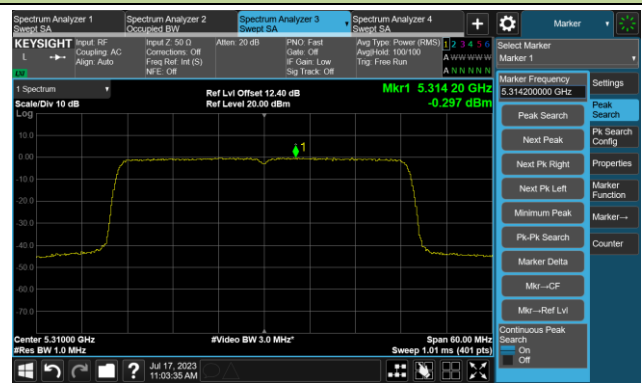

Channel 116 (5580MHz)

Channel 140 (5700MHz)

Channel 144(5720MHz)

Channel 149 (5745MHz)

Channel 157 (5785MHz)

802.11ax-HE40 Power Spectral Density- Ant 1

Channel 38 (5190MHz)

Channel 46 (5230MHz)

Channel 54 (5270MHz)

Channel 62 (5310MHz)

Channel 102 (5510MHz)

Channel 110 (5550MHz)

802.11ax-HE40 Power Spectral Density- Ant 1

Channel 134 (5670MHz)

Channel 142(5710MHz)

Channel 151 (5755MHz)