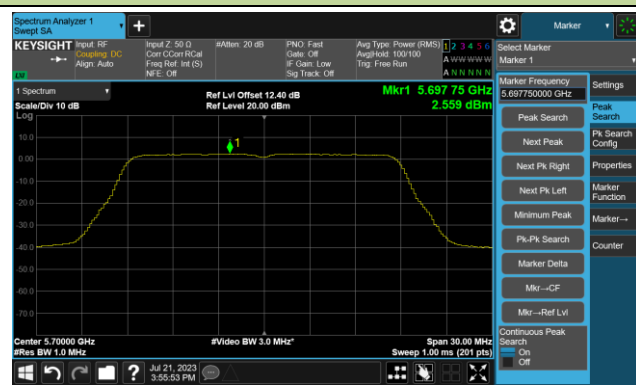

Channel 52 (5260MHz)

Channel 60 (5300MHz)

Channel 64 (5320MHz)

802.11ac-VHT20 Power Spectral Density- Ant 1

Channel 100 (5500MHz)

Channel 116 (5580MHz)

Channel 140 (5700MHz)

Channel 144(5720MHz)

Channel 149 (5745MHz)

Channel 157 (5785MHz)

802.11ac-VHT20 Power Spectral Density- Ant 1

Channel 165 (5825MHz)

802.11ac-VHT40 Power Spectral Density- Ant 1

Channel 38 (5190MHz)

Channel 46 (5230MHz)

Channel 54 (5270MHz)