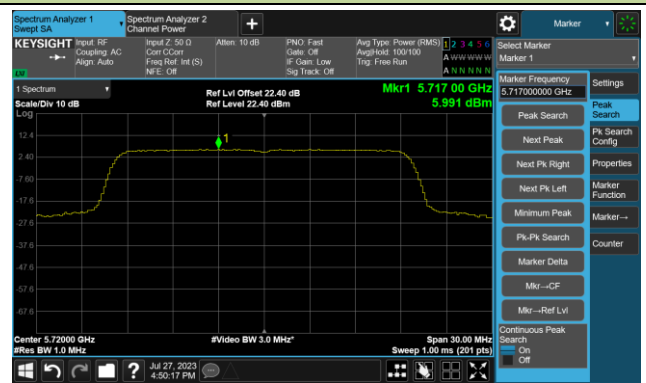

Channel 144(5720MHz)