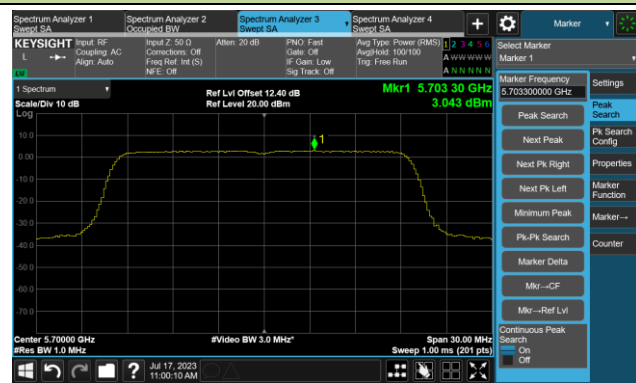

Channel 140 (5700MHz)