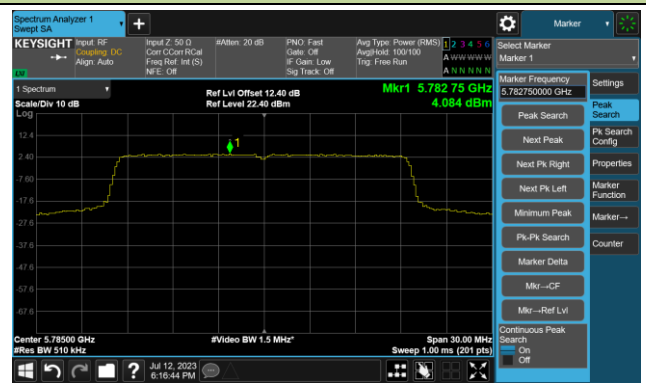

Channel 116 (5580MHz)

Channel 140 (5700MHz)

Channel 144(5720MHz)

Channel 149 (5745MHz)

Channel 157 (5785MHz)

802.11ax-HE40 Power Spectral Density- Ant 1

Channel 38 (5190MHz)

Channel 46 (5230MHz)

Channel 54 (5270MHz)

Channel 62 (5310MHz)

Channel 102 (5510MHz)

Channel 110 (5550MHz)

802.11ax-HE40 Power Spectral Density- Ant 1

Channel 134 (5670MHz)

Channel 142(5710MHz)

Channel 151 (5755MHz)

Channel 159 (5795MHz)