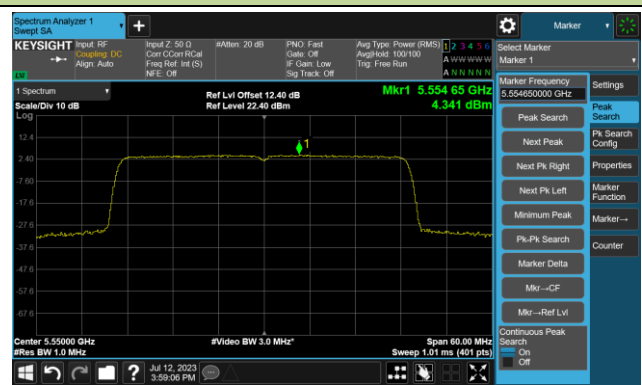

802.11ax-HE20 Power Spectral Density- Ant 0

Channel 165 (5825MHz)

802.11ax-HE40 Power Spectral Density- Ant 0

Channel 38 (5190MHz)

Channel 46 (5230MHz)

Channel 54 (5270MHz)

Channel 62 (5310MHz)

Channel 102 (5510MHz)

Channel 110 (5550MHz)

802.11ax-HE40 Power Spectral Density- Ant 0

Channel 134 (5670MHz)

Channel 142(5710MHz)

Channel 151 (5755MHz)

Channel 159 (5795MHz)

802.11ax-HE80 Power Spectral Density- Ant 0

Channel 42 (5210MHz)