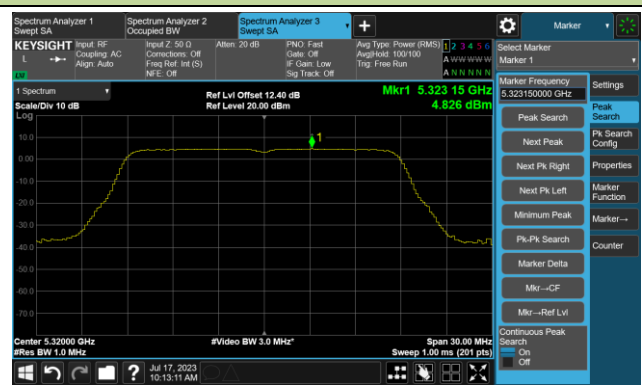

Channel 48 (5240MHz)

Channel 52 (5260MHz)

Channel 60 (5300MHz)

Channel 64 (5320MHz)

802.11ac-VHT20 Power Spectral Density- Ant 1

Channel 36 (5180MHz)

Channel 44 (5220MHz)

Channel 48 (5240MHz)

Channel 52 (5260MHz)

Channel 60 (5300MHz)

Channel 64 (5320MHz)

802.11ac-VHT20 Power Spectral Density- Ant 1

Channel 100 (5500MHz)

Channel 116 (5580MHz)

Channel 140 (5700MHz)

Channel 144(5720MHz)