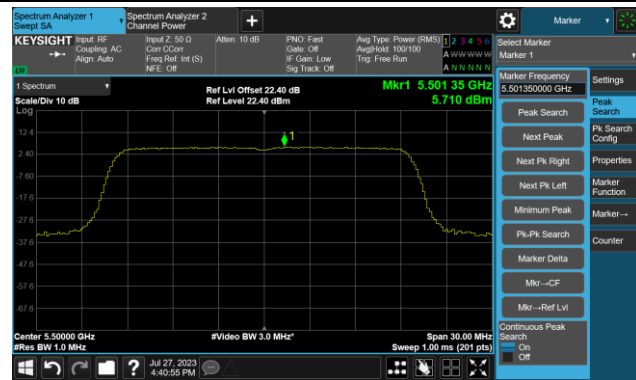

802.11ac-VHT80 Power Spectral Density- Ant 1

Channel 42 (5210MHz)

Channel 58 (5290MHz)

Channel 106 (5530MHz)

Channel 122 (5610MHz)

Channel 138 (5690MHz)

Channel 155 (5775MHz)

802.11ax-HE20 Power Spectral Density- Ant 1

Channel 36 (5180MHz)

Channel 44 (5220MHz)

Channel 48 (5240MHz)

Channel 52 (5260MHz)

Channel 60 (5300MHz)

Channel 64 (5320MHz)

802.11ax-HE20 Power Spectral Density- Ant 1

Channel 100 (5500MHz)