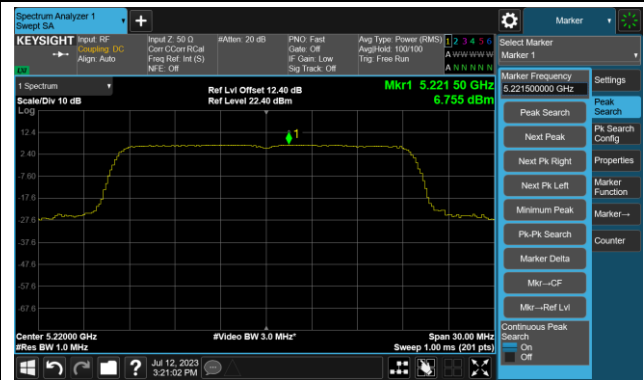

802.11ac-VHT80 Power Spectral Density- Ant 1

Channel 42 (5210MHz)

Channel 58 (5290MHz)

Channel 106 (5530MHz)

Channel 122 (5610MHz)

Channel 138 (5690MHz)

Channel 155 (5775MHz)

802.11ax-HE20 Power Spectral Density- Ant 1

Channel 36 (5180MHz)

Channel 44 (5220MHz)

Channel 48 (5240MHz)

Channel 52 (5260MHz)

Channel 60 (5300MHz)

Channel 64 (5320MHz)

802.11ax-HE20 Power Spectral Density- Ant 1

Channel 100 (5500MHz)