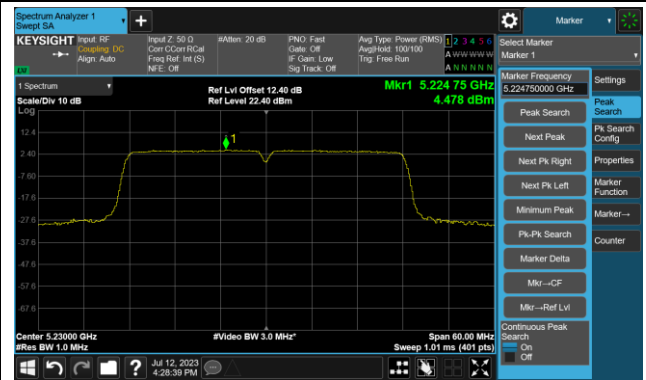

Channel 149 (5745MHz)

Channel 157 (5785MHz)

802.11ac-VHT20 Power Spectral Density- Ant 1

Channel 165 (5825MHz)

802.11ac-VHT40 Power Spectral Density- Ant 1

Channel 38 (5190MHz)

Channel 46 (5230MHz)

Channel 54 (5270MHz)

Channel 62 (5310MHz)

Channel 102 (5510MHz)

Channel 110 (5550MHz)

802.11ac-VHT40 Power Spectral Density- Ant 1

Channel 134 (5670MHz)

Channel 142(5710MHz)

Channel 151 (5755MHz)

Channel 159 (5795MHz)