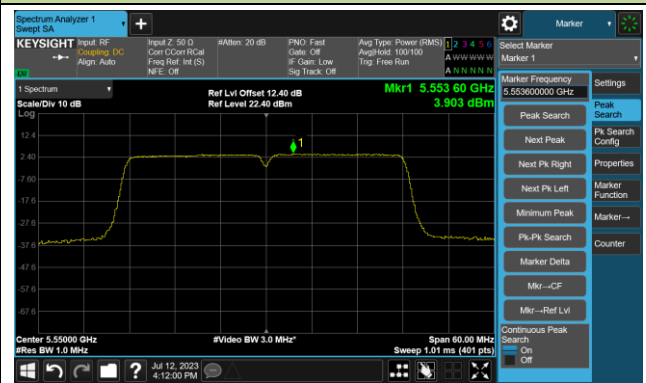

Channel 149 (5745MHz)

Channel 157 (5785MHz)

802.11ac-VHT20 Power Spectral Density- Ant 1

Channel 165 (5825MHz)

802.11ac-VHT40 Power Spectral Density- Ant 1

Channel 38 (5190MHz)

Channel 46 (5230MHz)

Channel 54 (5270MHz)

Channel 62 (5310MHz)

Channel 102 (5510MHz)

Channel 110 (5550MHz)

802.11ac-VHT40 Power Spectral Density- Ant 1

Channel 134 (5670MHz)

Channel 142(5710MHz)

Channel 151 (5755MHz)

Channel 159 (5795MHz)