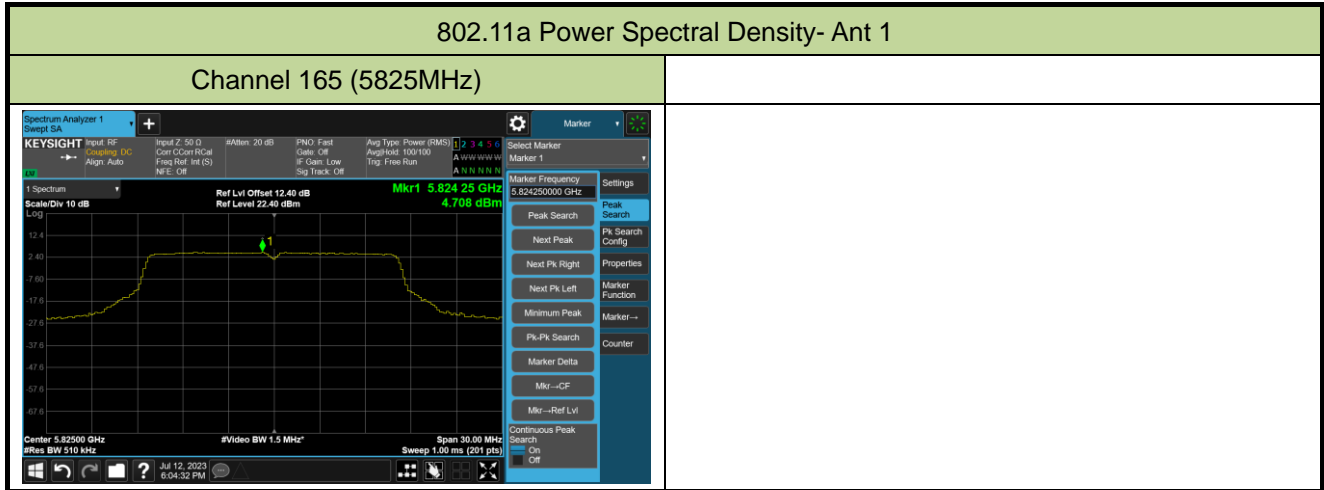

Channel 48 (5240MHz)

Channel 52 (5260MHz)

Channel 60 (5300MHz)

Channel 64 (5320MHz)

802.11ac-VHT20 Power Spectral Density- Ant 1

Channel 36 (5180MHz)

Channel 44 (5220MHz)

Channel 48 (5240MHz)