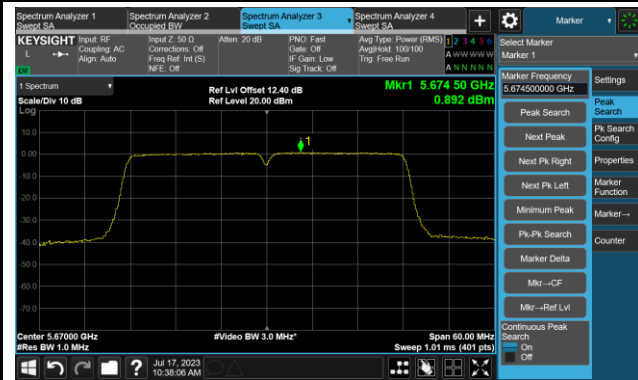

Channel 62 (5310MHz)

Channel 102 (5510MHz)

Channel 110 (5550MHz)

802.11ac-VHT40 Power Spectral Density- Ant 1

Channel 134 (5670MHz)

Channel 142(5710MHz)

Channel 151 (5755MHz)

Channel 159 (5795MHz)

802.11ac-VHT80 Power Spectral Density- Ant 1

Channel 42 (5210MHz)

Channel 58 (5290MHz)

Channel 106 (5530MHz)

Channel 122 (5610MHz)

Channel 138 (5690MHz)

Channel 155 (5775MHz)

802.11ax-HE20 Power Spectral Density- Ant 1