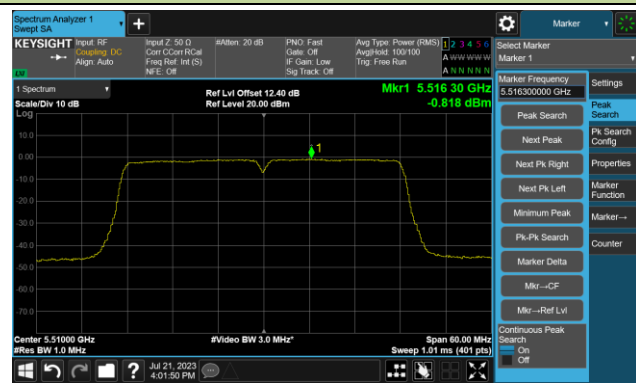

Channel 149 (5745MHz)

Channel 157 (5785MHz)

802.11ac-VHT20 Power Spectral Density- Ant 1

Channel 165 (5825MHz)

802.11ac-VHT40 Power Spectral Density- Ant 1

Channel 38 (5190MHz)

Channel 46 (5230MHz)

Channel 54 (5270MHz)

Channel 62 (5310MHz)

Channel 102 (5510MHz)

Channel 110 (5550MHz)

802.11ac-VHT40 Power Spectral Density- Ant 1

Channel 134 (5670MHz)

Channel 142(5710MHz)

Channel 151 (5755MHz)

Channel 159 (5795MHz)