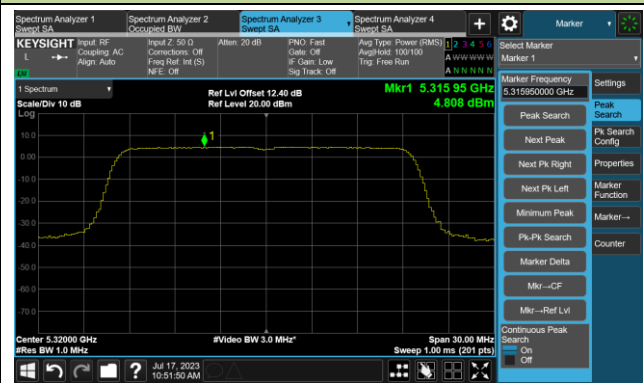

802.11ac-VHT80 Power Spectral Density- Ant 1

Channel 42 (5210MHz)

Channel 58 (5290MHz)

Channel 106 (5530MHz)

Channel 122 (5610MHz)

Channel 138 (5690MHz)

Channel 155 (5775MHz)

802.11ax-HE20 Power Spectral Density- Ant 1

Channel 36 (5180MHz)

Channel 44 (5220MHz)

Channel 48 (5240MHz)

Channel 52 (5260MHz)

Channel 60 (5300MHz)

Channel 64 (5320MHz)

802.11ax-HE20 Power Spectral Density- Ant 1

Channel 100 (5500MHz)