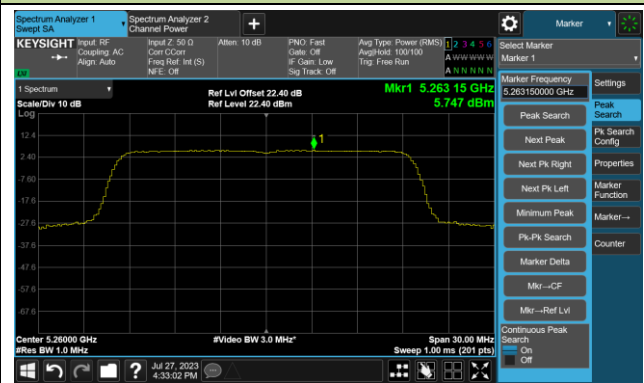

802.11ac-VHT80 Power Spectral Density- Ant 1

Channel 42 (5210MHz)

Channel 58 (5290MHz)

Channel 106 (5530MHz)

Channel 122 (5610MHz)

Channel 138 (5690MHz)

Channel 155 (5775MHz)

802.11ax-HE20 Power Spectral Density- Ant 1

Channel 36 (5180MHz)

Channel 44 (5220MHz)

Channel 48 (5240MHz)

Channel 52 (5260MHz)

Channel 60 (5300MHz)

Channel 64 (5320MHz)

802.11ax-HE20 Power Spectral Density- Ant 1

Channel 100 (5500MHz)