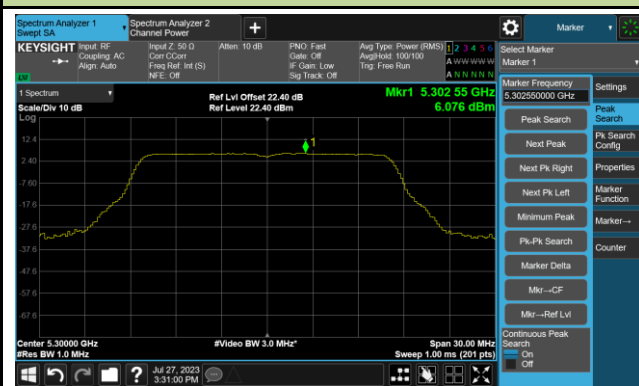

Channel 58 (5290MHz)

Channel 106 (5530MHz)

Channel 122 (5610MHz)

Channel 138 (5690MHz)

Channel 155 (5775MHz)

802.11a Power Spectral Density- Ant 1

Channel 36 (5180MHz)

Channel 44 (5220MHz)

Channel 48 (5240MHz)

Channel 52 (5260MHz)

Channel 60 (5300MHz)

Channel 64 (5320MHz)

802.11ac-VHT20 Power Spectral Density- Ant 1

Channel 36 (5180MHz)

Channel 44 (5220MHz)

Channel 48 (5240MHz)