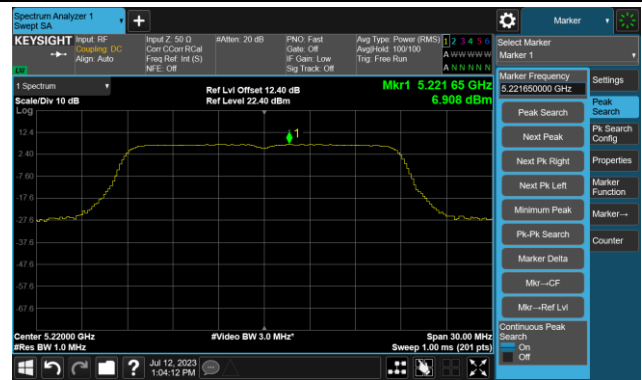

Channel 48 (5240MHz)

Channel 52 (5260MHz)

Channel 60 (5300MHz)

Channel 64 (5320MHz)

802.11ac-VHT20 Power Spectral Density- Ant 1

Channel 36 (5180MHz)

Channel 44 (5220MHz)

Channel 48 (5240MHz)

Channel 52 (5260MHz)

Channel 60 (5300MHz)

Channel 64 (5320MHz)

802.11ac-VHT20 Power Spectral Density- Ant 1

Channel 100 (5500MHz)

Channel 116 (5580MHz)

Channel 140 (5700MHz)

Channel 144(5720MHz)