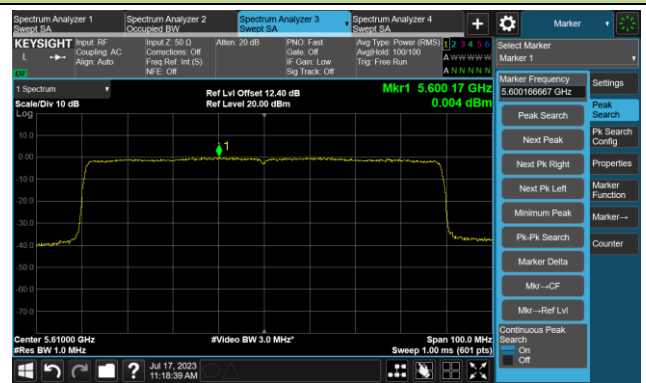

Channel 110 (5550MHz)

802.11ax-HE40 Power Spectral Density- Ant 0

Channel 134 (5670MHz)

Channel 142(5710MHz)

Channel 151 (5755MHz)

Channel 159 (5795MHz)

802.11ax-HE80 Power Spectral Density- Ant 0

Channel 42 (5210MHz)

Channel 58 (5290MHz)

Channel 106 (5530MHz)

Channel 122 (5610MHz)

Channel 138 (5690MHz)

Channel 155 (5775MHz)

802.11a Power Spectral Density- Ant 1

Channel 36 (5180MHz)

Channel 44 (5220MHz)