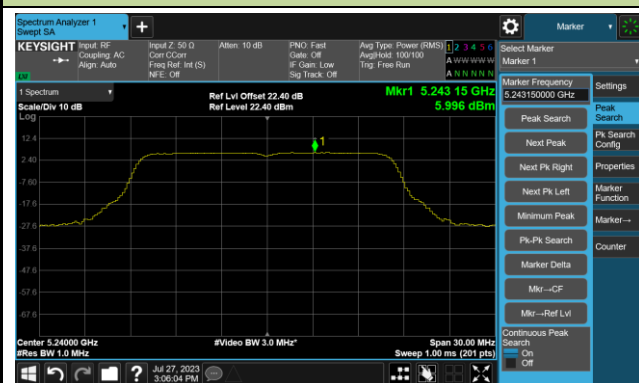

Channel 58 (5290MHz)

Channel 106 (5530MHz)

Channel 122 (5610MHz)

Channel 138 (5690MHz)

Channel 155 (5775MHz)

802.11a Power Spectral Density- Ant 1

Channel 36 (5180MHz)

Channel 44 (5220MHz)

Channel 48 (5240MHz)

Channel 52 (5260MHz)

Channel 60 (5300MHz)

Channel 64 (5320MHz)

802.11ac-VHT20 Power Spectral Density- Ant 1

Channel 36 (5180MHz)

Channel 44 (5220MHz)

Channel 48 (5240MHz)