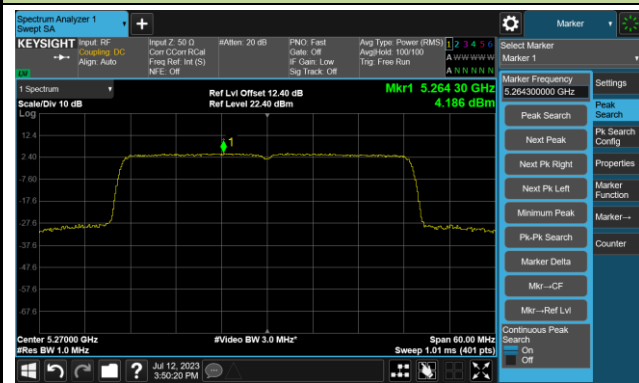

Channel 116 (5580MHz)

Channel 140 (5700MHz)

Channel 144(5720MHz)

Channel 149 (5745MHz)

Channel 157 (5785MHz)

802.11ax-HE40 Power Spectral Density- Ant 1

Channel 38 (5190MHz)

Channel 46 (5230MHz)

Channel 54 (5270MHz)

Channel 62 (5310MHz)

Channel 102 (5510MHz)

Channel 110 (5550MHz)

802.11ax-HE40 Power Spectral Density- Ant 1

Channel 134 (5670MHz)

Channel 142(5710MHz)

Channel 151 (5755MHz)