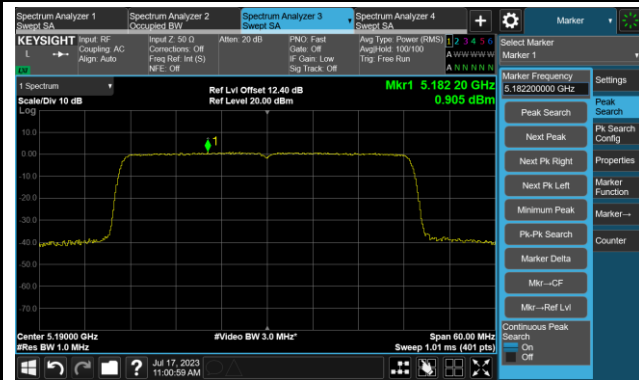

Channel 116 (5580MHz)

Channel 140 (5700MHz)

Channel 144(5720MHz)

Channel 149 (5745MHz)

Channel 157 (5785MHz)

802.11ax-HE40 Power Spectral Density- Ant 1

Channel 38 (5190MHz)

Channel 46 (5230MHz)