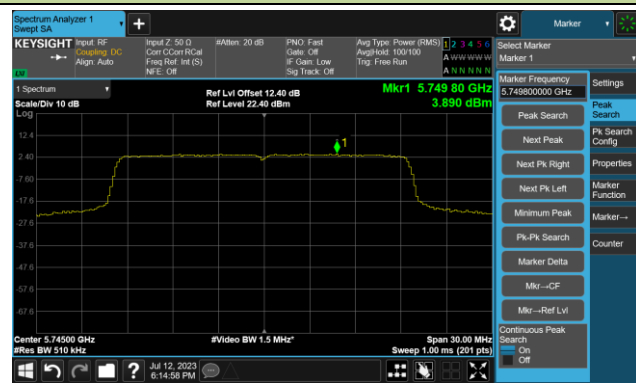

Channel 116 (5580MHz)

Channel 140 (5700MHz)

Channel 144(5720MHz)

Channel 149 (5745MHz)

Channel 157 (5785MHz)

802.11ax-HE40 Power Spectral Density- Ant 1

Channel 38 (5190MHz)

Channel 46 (5230MHz)

Channel 54 (5270MHz)

Channel 62 (5310MHz)

Channel 102 (5510MHz)

Channel 110 (5550MHz)

802.11ax-HE40 Power Spectral Density- Ant 1

Channel 134 (5670MHz)

Channel 142(5710MHz)

Channel 151 (5755MHz)