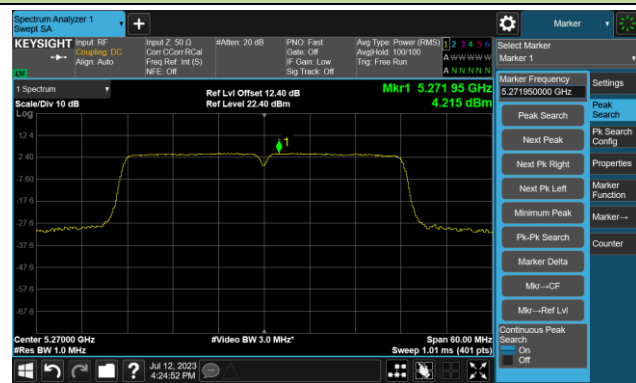

Channel 149 (5745MHz)

Channel 157 (5785MHz)

802.11ac-VHT20 Power Spectral Density- Ant 1

Channel 165 (5825MHz)

802.11ac-VHT40 Power Spectral Density- Ant 1

Channel 38 (5190MHz)

Channel 46 (5230MHz)

Channel 54 (5270MHz)

Channel 62 (5310MHz)

Channel 102 (5510MHz)

Channel 110 (5550MHz)

802.11ac-VHT40 Power Spectral Density- Ant 1

Channel 134 (5670MHz)

Channel 142(5710MHz)

Channel 151 (5755MHz)

Channel 159 (5795MHz)