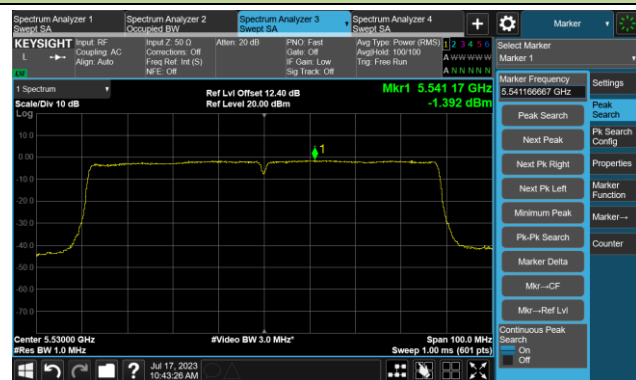

Channel 62 (5310MHz)

Channel 102 (5510MHz)

Channel 110 (5550MHz)

802.11ac-VHT40 Power Spectral Density- Ant 1

Channel 134 (5670MHz)

Channel 142(5710MHz)

Channel 151 (5755MHz)

Channel 159 (5795MHz)

802.11ac-VHT80 Power Spectral Density- Ant 1

Channel 42 (5210MHz)

Channel 58 (5290MHz)

Channel 106 (5530MHz)

Channel 122 (5610MHz)

Channel 138 (5690MHz)

Channel 155 (5775MHz)

802.11ax-HE20 Power Spectral Density- Ant 1

Channel 36 (5180MHz)

Channel 44 (5220MHz)

Channel 48 (5240MHz)

Channel 52 (5260MHz)

Channel 60 (5300MHz)

Channel 64 (5320MHz)

802.11ax-HE20 Power Spectral Density- Ant 1

Channel 100 (5500MHz)