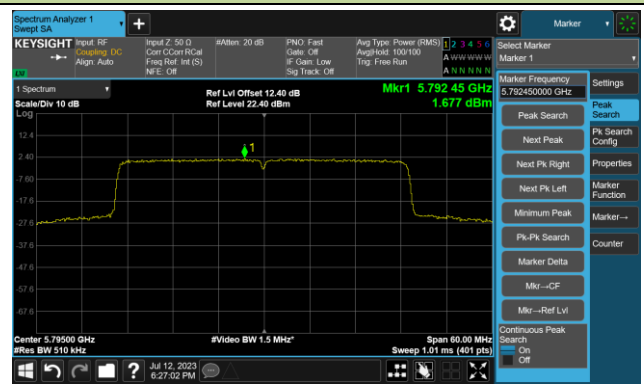

Channel 110 (5550MHz)

802.11ax-HE40 Power Spectral Density- Ant 0

Channel 134 (5670MHz)

Channel 142(5710MHz)

Channel 151 (5755MHz)

Channel 159 (5795MHz)

802.11ax-HE80 Power Spectral Density- Ant 0

Channel 42 (5210MHz)

Channel 58 (5290MHz)

Channel 106 (5530MHz)

Channel 122 (5610MHz)

Channel 138 (5690MHz)

Channel 155 (5775MHz)

802.11a Power Spectral Density- Ant 1

Channel 36 (5180MHz)

Channel 44 (5220MHz)