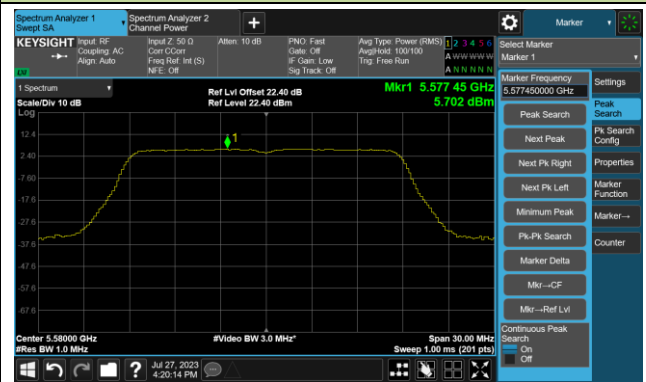

Channel 52 (5260MHz)

Channel 60 (5300MHz)

Channel 64 (5320MHz)

802.11ac-VHT20 Power Spectral Density- Ant 1

Channel 100 (5500MHz)

Channel 116 (5580MHz)

Channel 140 (5700MHz)

Channel 144(5720MHz)

Channel 149 (5745MHz)

Channel 157 (5785MHz)

802.11ac-VHT20 Power Spectral Density- Ant 1

Channel 165 (5825MHz)

802.11ac-VHT40 Power Spectral Density- Ant 1

Channel 38 (5190MHz)

Channel 46 (5230MHz)

Channel 54 (5270MHz)