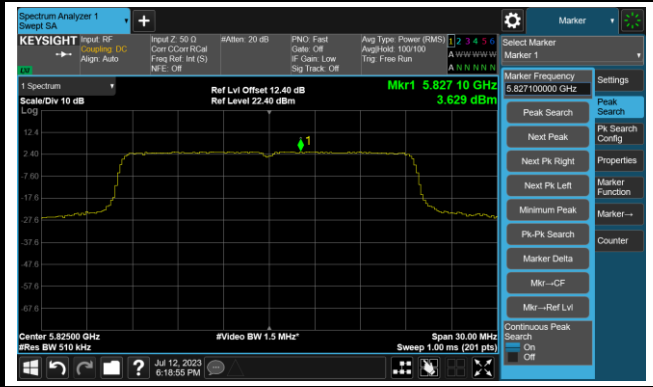

802.11ax-HE20 Power Spectral Density- Ant 0

Channel 165 (5825MHz)

802.11ax-HE40 Power Spectral Density- Ant 0

Channel 38 (5190MHz)

Channel 46 (5230MHz)

Channel 54 (5270MHz)

Channel 62 (5310MHz)

Channel 102 (5510MHz)

Channel 110 (5550MHz)

802.11ax-HE40 Power Spectral Density- Ant 0

Channel 134 (5670MHz)

Channel 142(5710MHz)

Channel 151 (5755MHz)

Channel 159 (5795MHz)

802.11ax-HE80 Power Spectral Density- Ant 0

Channel 42 (5210MHz)