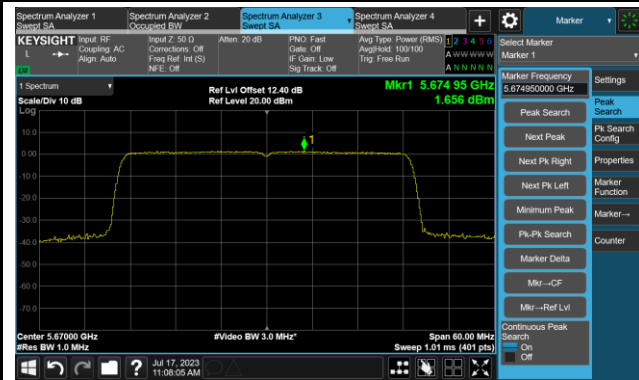

802.11ax-HE20 Power Spectral Density- Ant 0

Channel 165 (5825MHz)

802.11ax-HE40 Power Spectral Density- Ant 0

Channel 38 (5190MHz)

Channel 46 (5230MHz)

Channel 54 (5270MHz)

Channel 62 (5310MHz)

Channel 102 (5510MHz)

Channel 110 (5550MHz)

802.11ax-HE40 Power Spectral Density- Ant 0

Channel 134 (5670MHz)

Channel 142(5710MHz)

Channel 151 (5755MHz)

Channel 159 (5795MHz)

802.11ax-HE80 Power Spectral Density- Ant 0

Channel 42 (5210MHz)