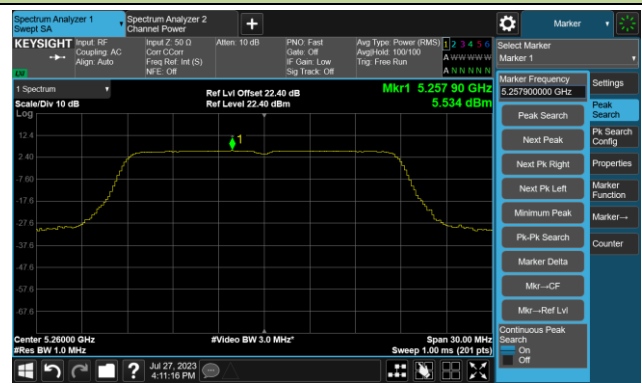

Channel 48 (5240MHz)

Channel 52 (5260MHz)

Channel 60 (5300MHz)

Channel 64 (5320MHz)

802.11ac-VHT20 Power Spectral Density- Ant 1

Channel 36 (5180MHz)

Channel 44 (5220MHz)

Channel 48 (5240MHz)

Channel 52 (5260MHz)

Channel 60 (5300MHz)

Channel 64 (5320MHz)

802.11ac-VHT20 Power Spectral Density- Ant 1

Channel 100 (5500MHz)

Channel 116 (5580MHz)

Channel 140 (5700MHz)

Channel 144(5720MHz)