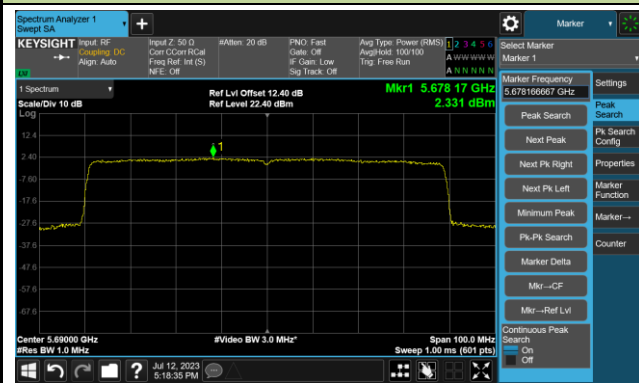

Channel 58 (5290MHz)

Channel 106 (5530MHz)

Channel 122 (5610MHz)

Channel 138 (5690MHz)

Channel 155 (5775MHz)

802.11a Power Spectral Density- Ant 1

Channel 36 (5180MHz)

Channel 44 (5220MHz)

Channel 48 (5240MHz)

Channel 52 (5260MHz)

Channel 60 (5300MHz)

Channel 64 (5320MHz)

802.11ac-VHT20 Power Spectral Density- Ant 1

Channel 36 (5180MHz)

Channel 44 (5220MHz)

Channel 48 (5240MHz)