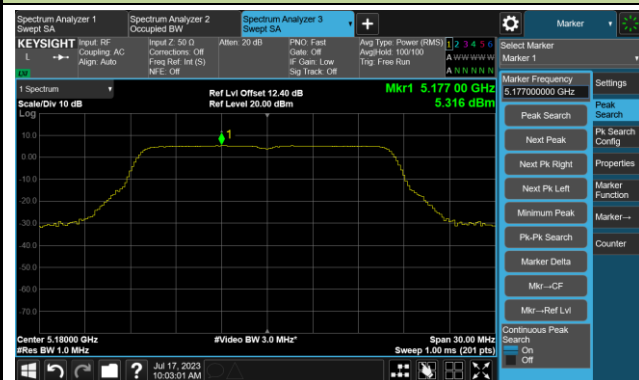

Channel 58 (5290MHz)

Channel 106 (5530MHz)

Channel 122 (5610MHz)

Channel 138 (5690MHz)

Channel 155 (5775MHz)

802.11a Power Spectral Density- Ant 1

Channel 36 (5180MHz)

Channel 44 (5220MHz)

Channel 48 (5240MHz)

Channel 52 (5260MHz)

Channel 60 (5300MHz)

Channel 64 (5320MHz)

802.11ac-VHT20 Power Spectral Density- Ant 1

Channel 36 (5180MHz)

Channel 44 (5220MHz)

Channel 48 (5240MHz)