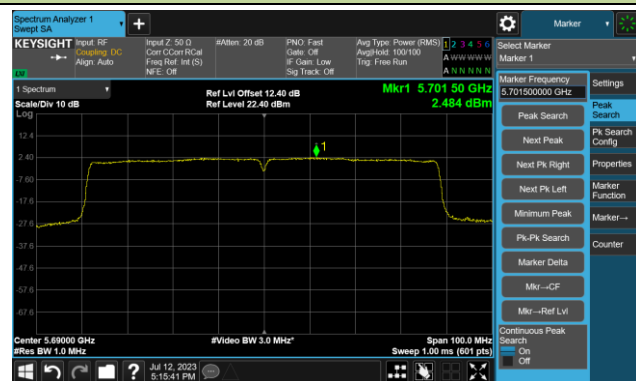

802.11ac-VHT80 Power Spectral Density- Ant 1

Channel 42 (5210MHz)

Channel 58 (5290MHz)

Channel 106 (5530MHz)

Channel 122 (5610MHz)

Channel 138 (5690MHz)

Channel 155 (5775MHz)

802.11ax-HE20 Power Spectral Density- Ant 1

Channel 36 (5180MHz)

Channel 44 (5220MHz)

Channel 48 (5240MHz)

Channel 52 (5260MHz)

Channel 60 (5300MHz)

Channel 64 (5320MHz)

802.11ax-HE20 Power Spectral Density- Ant 1

Channel 100 (5500MHz)