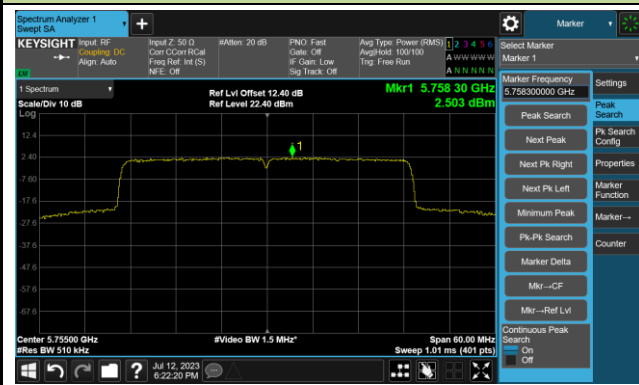

Channel 54 (5270MHz)

Channel 62 (5310MHz)

Channel 102 (5510MHz)

Channel 110 (5550MHz)

802.11ax-HE40 Power Spectral Density- Ant 1

Channel 134 (5670MHz)

Channel 142(5710MHz)

Channel 151 (5755MHz)

Channel 159 (5795MHz)