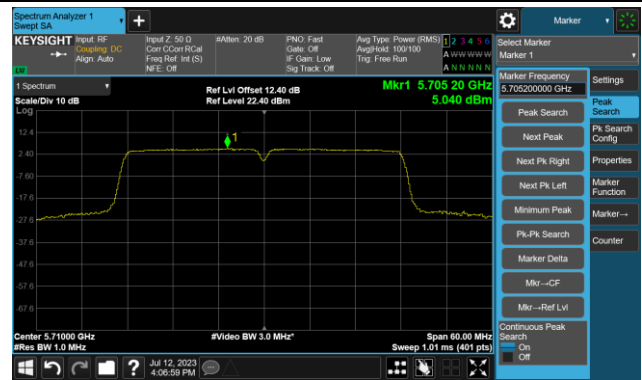

Channel 62 (5310MHz)

Channel 102 (5510MHz)

Channel 110 (5550MHz)

802.11ac-VHT40 Power Spectral Density- Ant 1

Channel 134 (5670MHz)

Channel 142(5710MHz)

Channel 151 (5755MHz)

Channel 159 (5795MHz)

802.11ac-VHT80 Power Spectral Density- Ant 1

Channel 42 (5210MHz)

Channel 58 (5290MHz)

Channel 106 (5530MHz)

Channel 122 (5610MHz)

Channel 138 (5690MHz)

Channel 155 (5775MHz)

802.11ax-HE20 Power Spectral Density- Ant 1