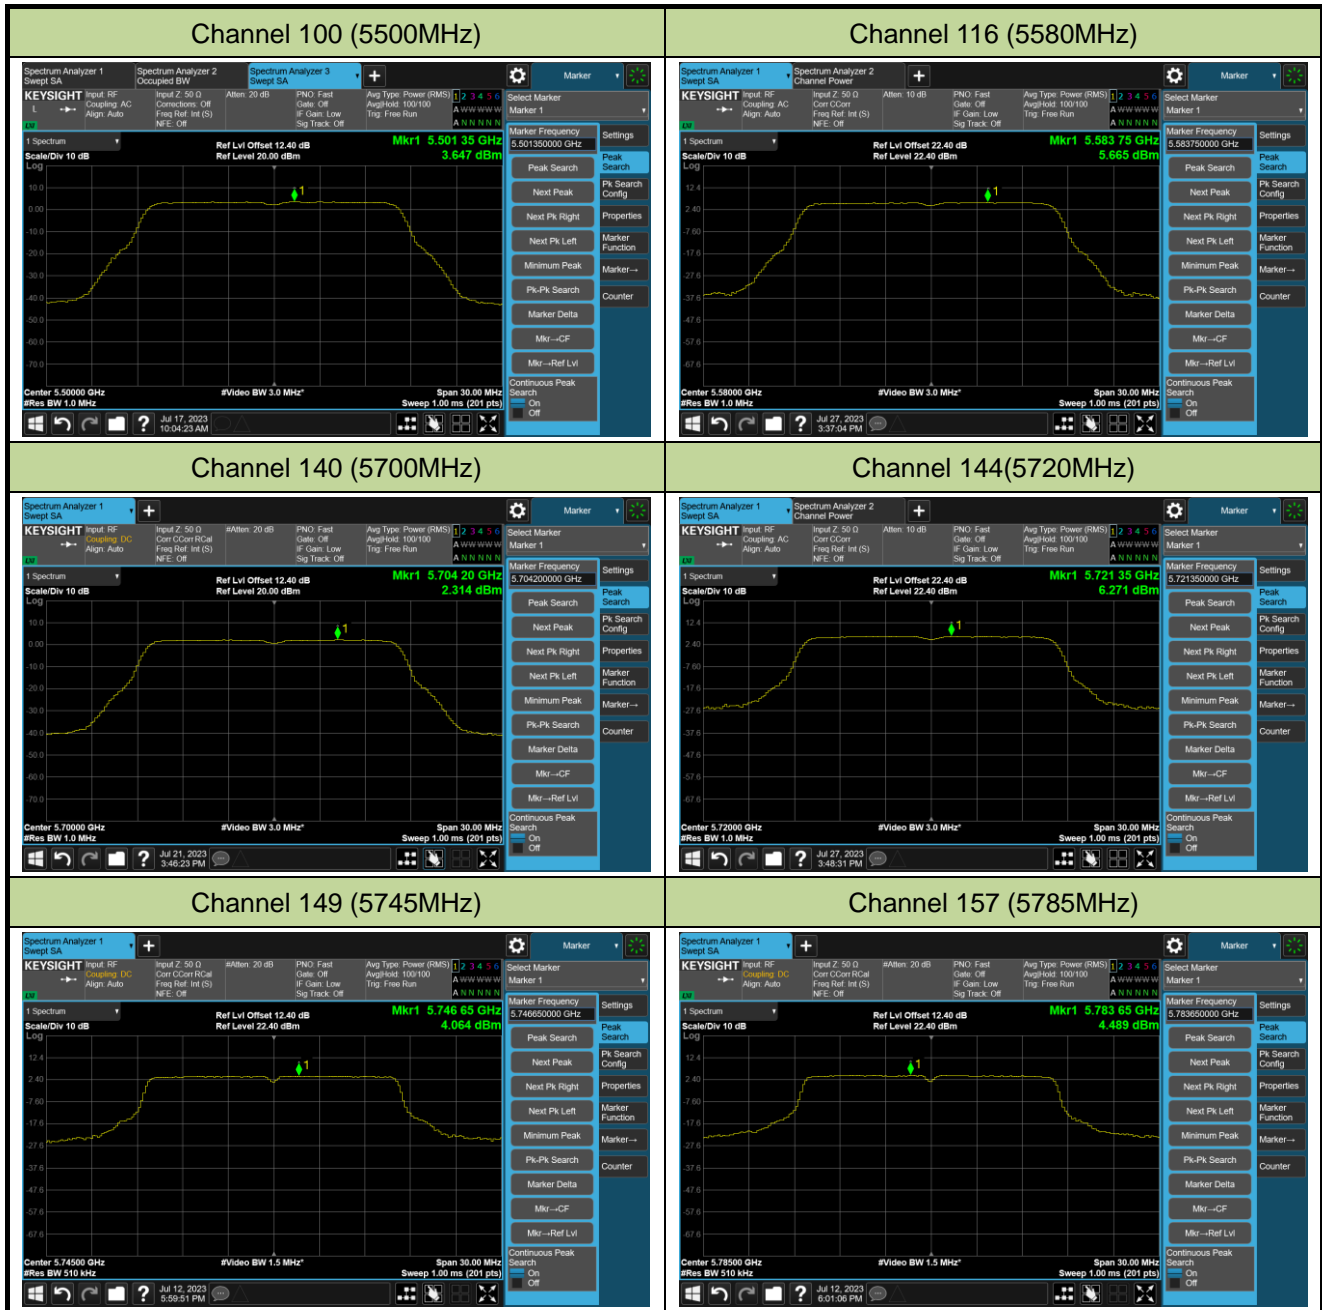

Channel 58 (5290MHz)

Channel 106 (5530MHz)

Channel 122 (5610MHz)

Channel 138 (5690MHz)

Channel 155 (5775MHz)

802.11a Power Spectral Density- Ant 1

Channel 36 (5180MHz)

Channel 44 (5220MHz)

Channel 48 (5240MHz)

Channel 52 (5260MHz)

Channel 60 (5300MHz)

Channel 64 (5320MHz)

802.11ac-VHT20 Power Spectral Density- Ant 1

Channel 36 (5180MHz)

Channel 44 (5220MHz)

Channel 48 (5240MHz)

Channel 52 (5260MHz)

Channel 60 (5300MHz)

Channel 64 (5320MHz)

802.11ac-VHT20 Power Spectral Density- Ant 1

Channel 100 (5500MHz)

Channel 116 (5580MHz)

Channel 140 (5700MHz)

Channel 144(5720MHz)

Channel 149 (5745MHz)

Channel 157 (5785MHz)

802.11ac-VHT20 Power Spectral Density- Ant 1

Channel 165 (5825MHz)

802.11ac-VHT40 Power Spectral Density- Ant 1

Channel 38 (5190MHz)

Channel 46 (5230MHz)

Channel 54 (5270MHz)