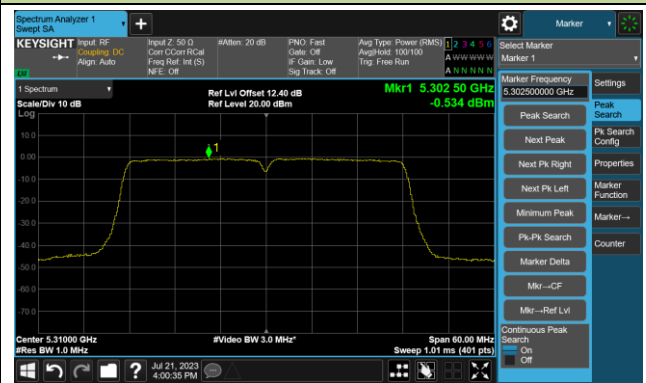

Channel 149 (5745MHz)

Channel 157 (5785MHz)

802.11ac-VHT20 Power Spectral Density- Ant 1

Channel 165 (5825MHz)

802.11ac-VHT40 Power Spectral Density- Ant 1

Channel 38 (5190MHz)

Channel 46 (5230MHz)

Channel 54 (5270MHz)

Channel 62 (5310MHz)

Channel 102 (5510MHz)

Channel 110 (5550MHz)

802.11ac-VHT40 Power Spectral Density- Ant 1

Channel 134 (5670MHz)

Channel 142(5710MHz)

Channel 151 (5755MHz)

Channel 159 (5795MHz)