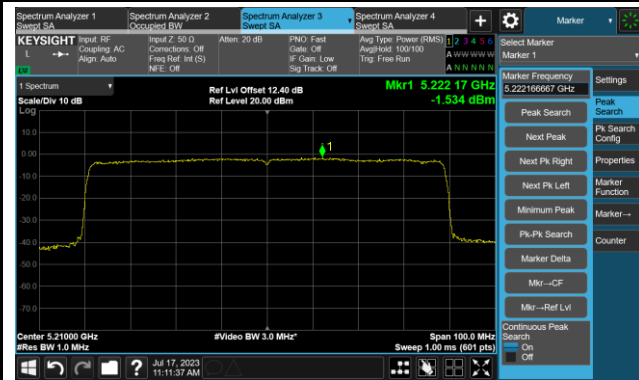

Channel 110 (5550MHz)

802.11ax-HE40 Power Spectral Density- Ant 0

Channel 134 (5670MHz)

Channel 142(5710MHz)

Channel 151 (5755MHz)

Channel 159 (5795MHz)

802.11ax-HE80 Power Spectral Density- Ant 0

Channel 42 (5210MHz)

Channel 58 (5290MHz)

Channel 106 (5530MHz)

Channel 122 (5610MHz)

Channel 138 (5690MHz)

Channel 155 (5775MHz)

802.11a Power Spectral Density- Ant 1

Channel 36 (5180MHz)

Channel 44 (5220MHz)