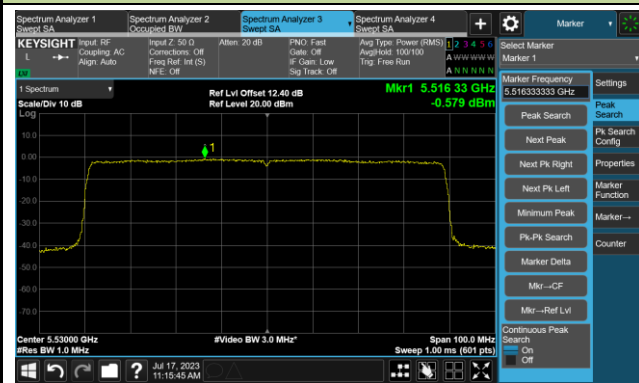

Channel 110 (5550MHz)

802.11ax-HE40 Power Spectral Density- Ant 0

Channel 134 (5670MHz)

Channel 142(5710MHz)

Channel 151 (5755MHz)

Channel 159 (5795MHz)

802.11ax-HE80 Power Spectral Density- Ant 0

Channel 42 (5210MHz)

Channel 58 (5290MHz)

Channel 106 (5530MHz)

Channel 122 (5610MHz)

Channel 138 (5690MHz)

Channel 155 (5775MHz)

802.11a Power Spectral Density- Ant 1

Channel 36 (5180MHz)

Channel 44 (5220MHz)