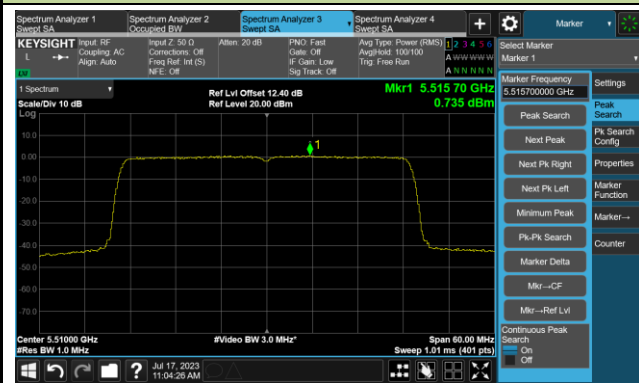

Channel 116 (5580MHz)

Channel 140 (5700MHz)

Channel 144(5720MHz)

Channel 149 (5745MHz)

Channel 157 (5785MHz)

802.11ax-HE40 Power Spectral Density- Ant 1

Channel 38 (5190MHz)

Channel 46 (5230MHz)

Channel 54 (5270MHz)

Channel 62 (5310MHz)

Channel 102 (5510MHz)

Channel 110 (5550MHz)

802.11ax-HE40 Power Spectral Density- Ant 1

Channel 134 (5670MHz)

Channel 142(5710MHz)

Channel 151 (5755MHz)