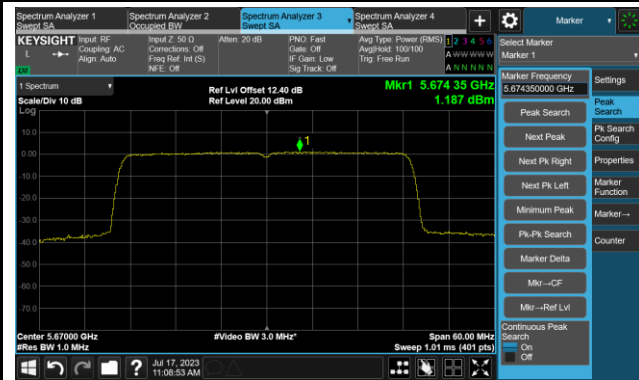

Channel 54 (5270MHz)

Channel 62 (5310MHz)

Channel 102 (5510MHz)

Channel 110 (5550MHz)

802.11ax-HE40 Power Spectral Density- Ant 1

Channel 134 (5670MHz)

Channel 142(5710MHz)

Channel 151 (5755MHz)

Channel 159 (5795MHz)