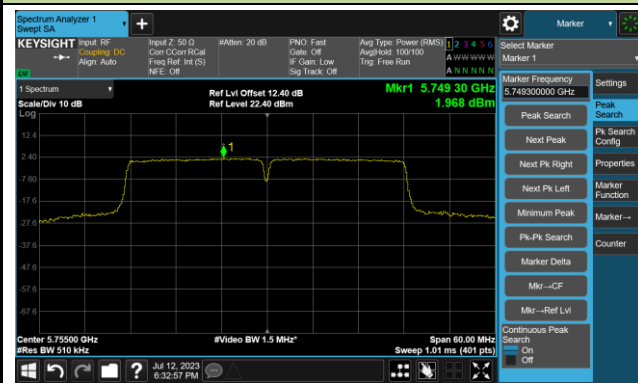

Channel 62 (5310MHz)

Channel 102 (5510MHz)

Channel 110 (5550MHz)

802.11ac-VHT40 Power Spectral Density- Ant 1

Channel 134 (5670MHz)

Channel 142(5710MHz)

Channel 151 (5755MHz)

Channel 159 (5795MHz)

802.11ac-VHT80 Power Spectral Density- Ant 1

Channel 42 (5210MHz)

Channel 58 (5290MHz)

Channel 106 (5530MHz)

Channel 122 (5610MHz)

Channel 138 (5690MHz)

Channel 155 (5775MHz)

802.11ax-HE20 Power Spectral Density- Ant 1