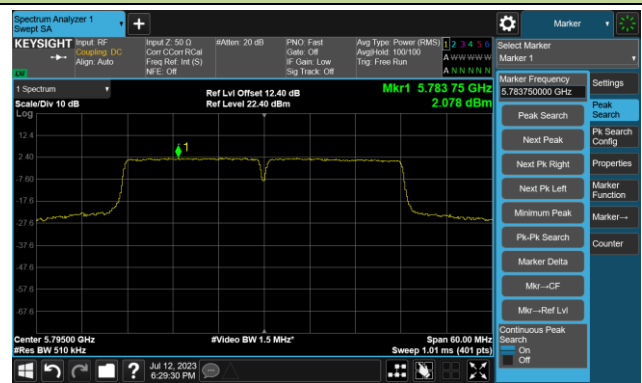

Channel 62 (5310MHz)

Channel 102 (5510MHz)

Channel 110 (5550MHz)

802.11ac-VHT40 Power Spectral Density- Ant 1

Channel 134 (5670MHz)

Channel 142(5710MHz)

Channel 151 (5755MHz)

Channel 159 (5795MHz)

802.11ac-VHT80 Power Spectral Density- Ant 1

Channel 42 (5210MHz)

Channel 58 (5290MHz)

Channel 106 (5530MHz)

Channel 122 (5610MHz)

Channel 138 (5690MHz)

Channel 155 (5775MHz)

802.11ax-HE20 Power Spectral Density- Ant 1