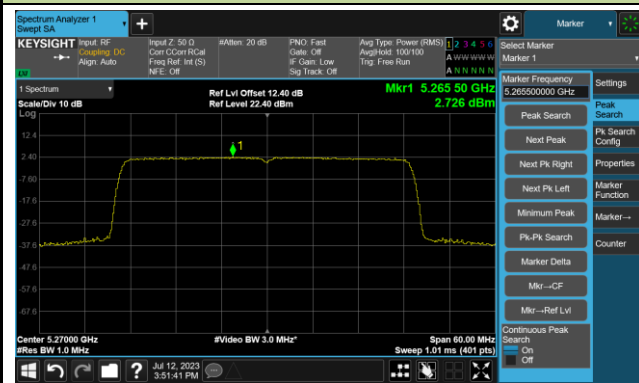

802.11ax-HE20 Power Spectral Density- Ant 0

Channel 165 (5825MHz)

802.11ax-HE40 Power Spectral Density- Ant 0

Channel 38 (5190MHz)

Channel 46 (5230MHz)

Channel 54 (5270MHz)

Channel 62 (5310MHz)

Channel 102 (5510MHz)

Channel 110 (5550MHz)

802.11ax-HE40 Power Spectral Density- Ant 0

Channel 134 (5670MHz)

Channel 142(5710MHz)

Channel 151 (5755MHz)

Channel 159 (5795MHz)

802.11ax-HE80 Power Spectral Density- Ant 0

Channel 42 (5210MHz)