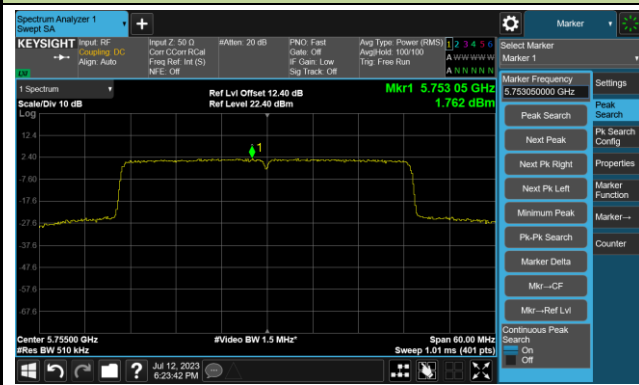

Channel 110 (5550MHz)

802.11ax-HE40 Power Spectral Density- Ant 0

Channel 134 (5670MHz)

Channel 142(5710MHz)

Channel 151 (5755MHz)

Channel 159 (5795MHz)

802.11ax-HE80 Power Spectral Density- Ant 0

Channel 42 (5210MHz)

Channel 58 (5290MHz)

Channel 106 (5530MHz)

Channel 122 (5610MHz)

Channel 138 (5690MHz)

Channel 155 (5775MHz)

802.11a Power Spectral Density- Ant 1

Channel 36 (5180MHz)

Channel 44 (5220MHz)