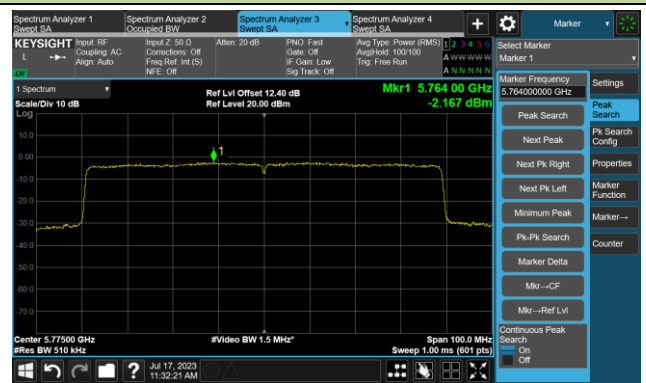

Channel 58 (5290MHz)

Channel 106 (5530MHz)

Channel 122 (5610MHz)

Channel 138 (5690MHz)

Channel 155 (5775MHz)

802.11a Power Spectral Density- Ant 1

Channel 36 (5180MHz)

Channel 44 (5220MHz)

Channel 48 (5240MHz)

Channel 52 (5260MHz)

Channel 60 (5300MHz)

Channel 64 (5320MHz)

802.11ac-VHT20 Power Spectral Density- Ant 1

Channel 36 (5180MHz)

Channel 44 (5220MHz)

Channel 48 (5240MHz)