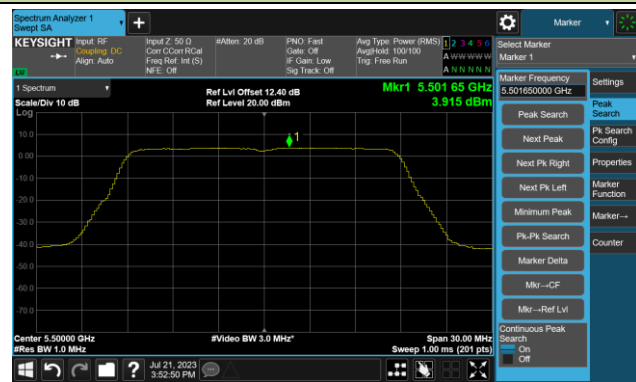

Channel 52 (5260MHz)

Channel 60 (5300MHz)

Channel 64 (5320MHz)

802.11ac-VHT20 Power Spectral Density- Ant 1

Channel 100 (5500MHz)

Channel 116 (5580MHz)

Channel 140 (5700MHz)

Channel 144(5720MHz)

Channel 149 (5745MHz)

Channel 157 (5785MHz)

802.11ac-VHT20 Power Spectral Density- Ant 1

Channel 165 (5825MHz)

802.11ac-VHT40 Power Spectral Density- Ant 1

Channel 38 (5190MHz)

Channel 46 (5230MHz)

Channel 54 (5270MHz)