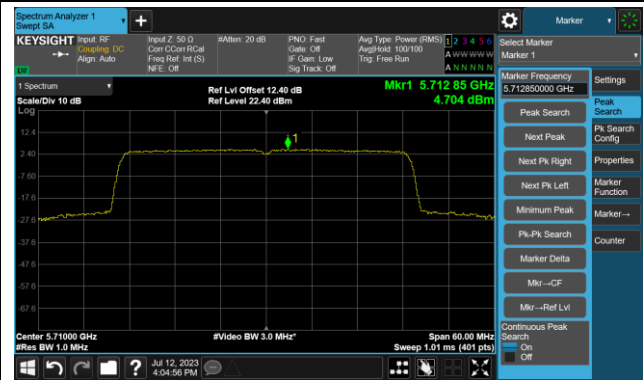

Channel 54 (5270MHz)

Channel 62 (5310MHz)

Channel 102 (5510MHz)

Channel 110 (5550MHz)

802.11ax-HE40 Power Spectral Density- Ant 1

Channel 134 (5670MHz)

Channel 142(5710MHz)

Channel 151 (5755MHz)

Channel 159 (5795MHz)