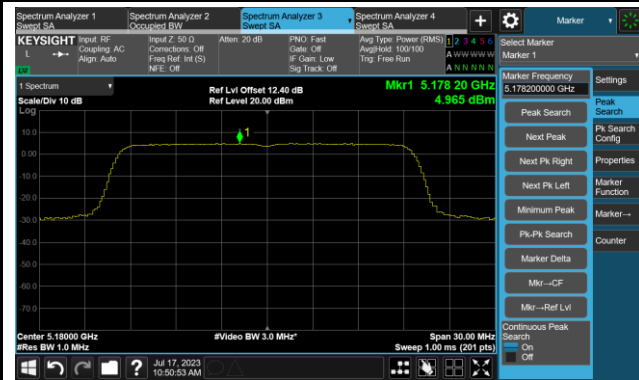

802.11ax-HE20 Power Spectral Density- Ant 1

Channel 36 (5180MHz)