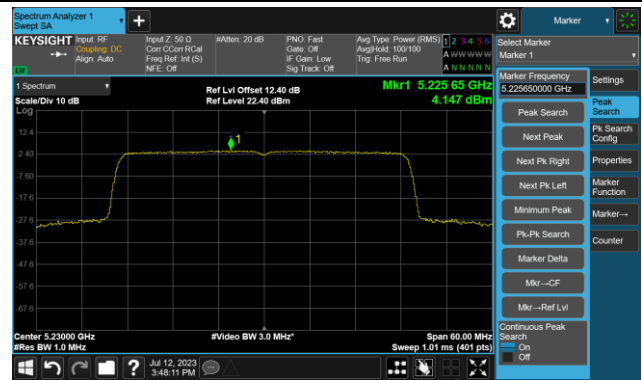

802.11ax-HE20 Power Spectral Density- Ant 0

Channel 165 (5825MHz)

802.11ax-HE40 Power Spectral Density- Ant 0

Channel 38 (5190MHz)

Channel 46 (5230MHz)

Channel 54 (5270MHz)

Channel 62 (5310MHz)

Channel 102 (5510MHz)

Channel 110 (5550MHz)

802.11ax-HE40 Power Spectral Density- Ant 0

Channel 134 (5670MHz)

Channel 142(5710MHz)

Channel 151 (5755MHz)

Channel 159 (5795MHz)

802.11ax-HE80 Power Spectral Density- Ant 0

Channel 42 (5210MHz)