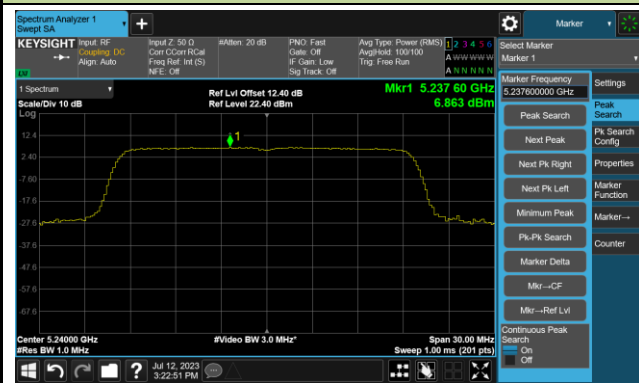

802.11ac-VHT80 Power Spectral Density- Ant 1

Channel 42 (5210MHz)

Channel 58 (5290MHz)

Channel 106 (5530MHz)

Channel 122 (5610MHz)

Channel 138 (5690MHz)

Channel 155 (5775MHz)

802.11ax-HE20 Power Spectral Density- Ant 1

Channel 36 (5180MHz)

Channel 44 (5220MHz)

Channel 48 (5240MHz)

Channel 52 (5260MHz)

Channel 60 (5300MHz)

Channel 64 (5320MHz)

802.11ax-HE20 Power Spectral Density- Ant 1

Channel 100 (5500MHz)