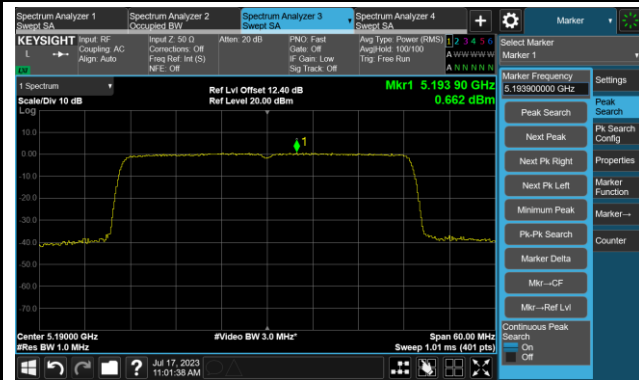

802.11ax-HE20 Power Spectral Density- Ant 0

Channel 165 (5825MHz)

802.11ax-HE40 Power Spectral Density- Ant 0

Channel 38 (5190MHz)

Channel 46 (5230MHz)

Channel 54 (5270MHz)

Channel 62 (5310MHz)

Channel 102 (5510MHz)

Channel 110 (5550MHz)

802.11ax-HE40 Power Spectral Density- Ant 0

Channel 134 (5670MHz)

Channel 142(5710MHz)

Channel 151 (5755MHz)

Channel 159 (5795MHz)

802.11ax-HE80 Power Spectral Density- Ant 0

Channel 42 (5210MHz)