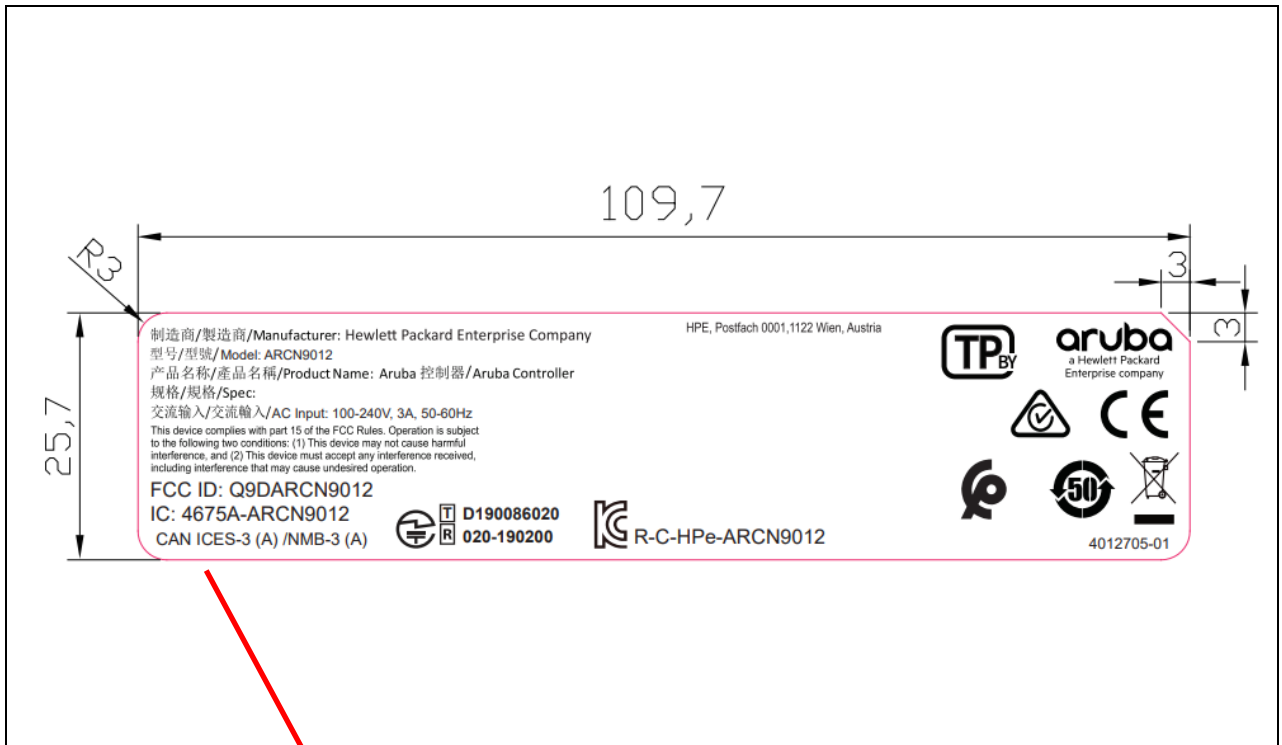

Regulatory Label & Placement

Model : ARCN9012

FCC ID : Q9DARCN9012

IC ID: 4675A-ARCN9012

Regulatory Label

Bottom of EUT – Regulatory Label Placement