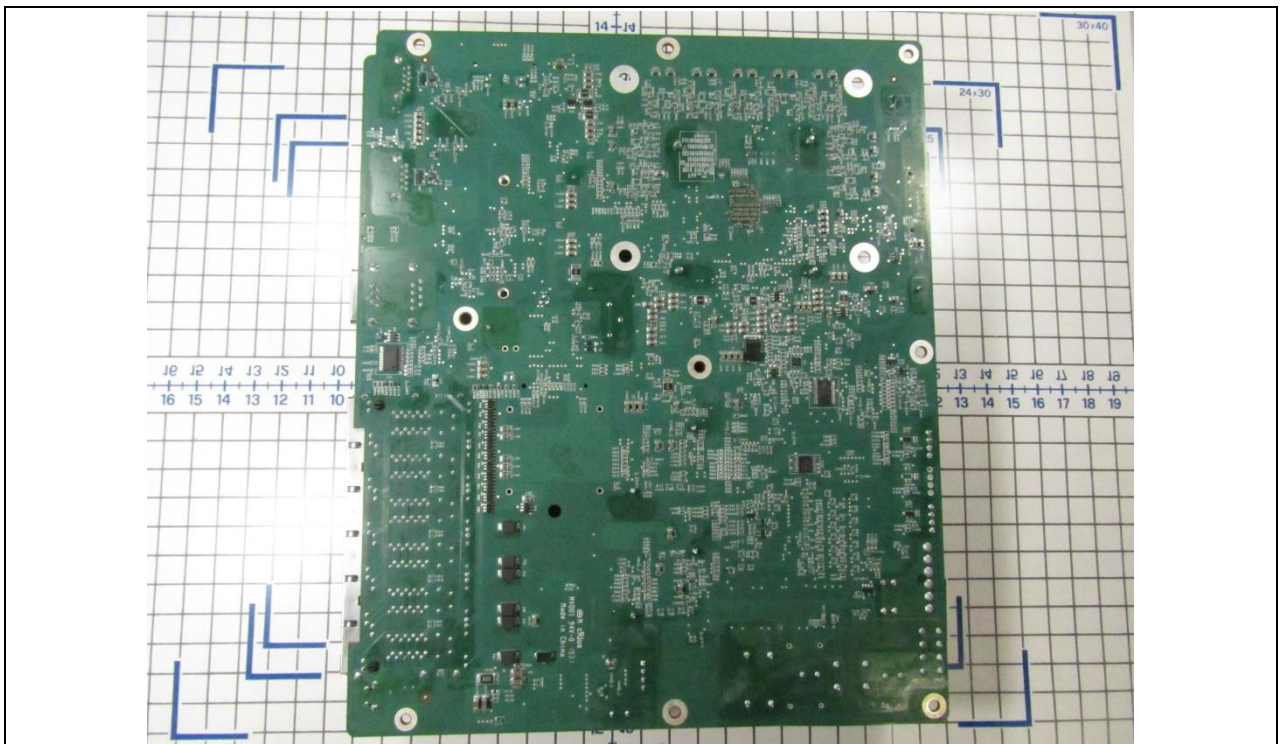

EUT Photos

(Internal Photos)

Model : ARCN9012

Main board – Component view

Main board – solder view

Riser board – Component view

Riser board – Solder view

Power board – Component view

Power board – Solder view

Open chassis

Antenna view