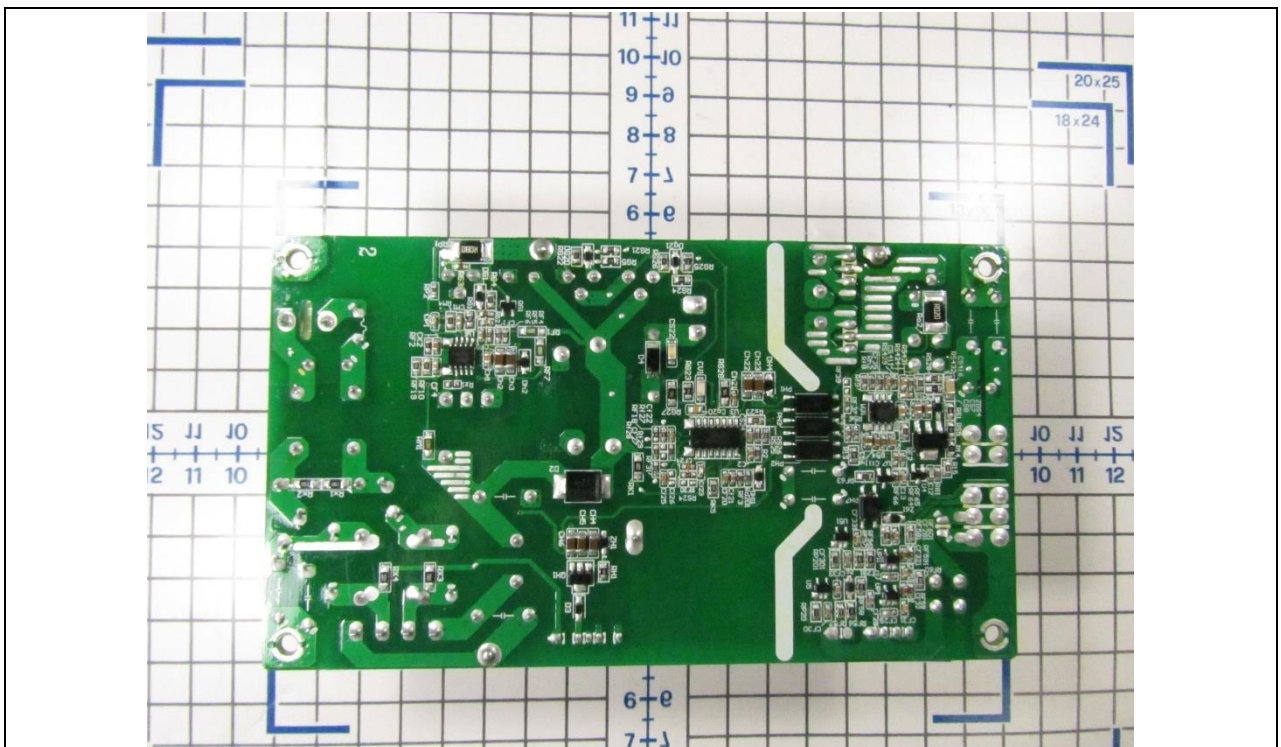

EUT Photos

(Internal Photos)

Model : ARCN9012

Main board – Component view

Main board – solder view

Riser board – Component view

Riser board – Solder view

Power board – Component view

Power board – Solder view

Open chassis

Antenna view