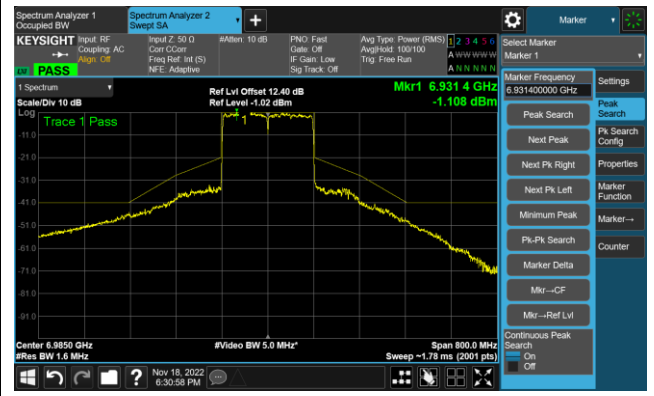

802.11ax-HE160 - Ant 0 (Nss = 2)

Channel 111 (6505MHz)

The Reference Level

The Mask Data

Channel 143 (6665MHz)

The Reference Level

The Mask Data

Channel 175 (6825MHz)

The Reference Level

The Mask Data

802.11ax-HE160 - Ant 0 (Nss = 2)

Channel 207 (6985MHz)

The Reference Level

The Mask Data

802.11ax-HE20 - Ant 1 (Nss = 2)

Channel 1 (5955MHz)

The Reference Level

The Mask Data

Channel 49 (6195MHz)

The Reference Level

The Mask Data

Channel 93 (6415MHz)

The Reference Level

The Mask Data