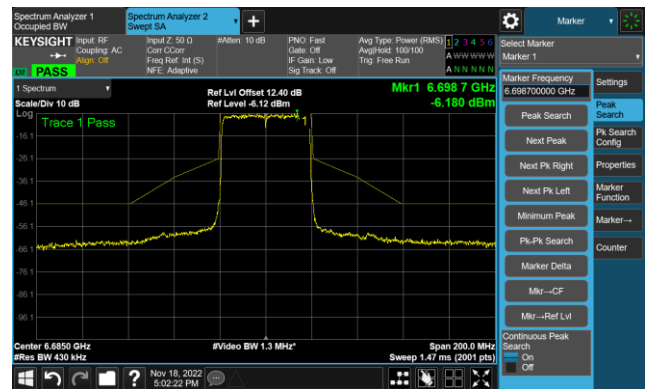

802.11ax-HE40 - Ant 0 (Nss = 2)

Channel 123 (6565MHz)

The Reference Level

The Mask Data

Channel 147 (6685MHz)

The Reference Level

The Mask Data

Channel 179 (6845MHz)

The Reference Level

The Mask Data

802.11ax-HE40 - Ant 0 (Nss = 2)

Channel 187 (6885MHz)

The Reference Level

The Mask Data

Channel 195 (6925MHz)

The Reference Level

The Mask Data

Channel 211 (7005MHz)

The Reference Level

The Mask Data

802.11ax-HE40 - Ant 0 (Nss = 2)

Channel 227 (7085MHz)

The Reference Level

The Mask Data