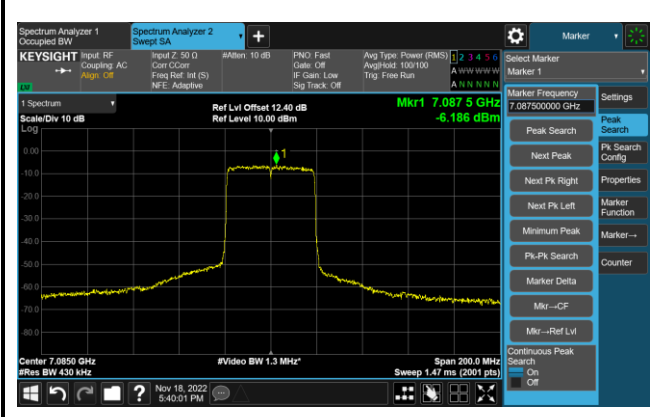

The Reference Level

The Mask Data

802.11ax-HE40 - Ant 0 (Nss = 2)

Channel 187 (6885MHz)

The Reference Level

The Mask Data

Channel 195 (6925MHz)

The Reference Level

The Mask Data

Channel 211 (7005MHz)

The Reference Level

The Mask Data

802.11ax-HE40 - Ant 0 (Nss = 2)

Channel 227 (7085MHz)

The Reference Level

The Mask Data

802.11ax-HE80 - Ant 0 (Nss = 2)

Channel 7 (5985MHz)

The Reference Level

The Mask Data

Channel 55 (6225MHz)

The Reference Level

The Mask Data

Channel 87 (6385MHz)