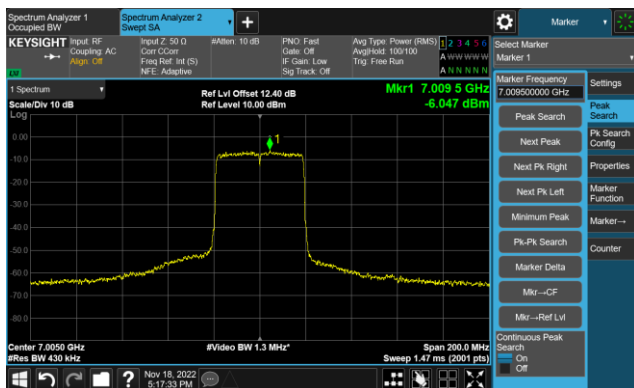

The Reference Level

The Mask Data

802.11ax-HE40 - Ant 0 (Nss = 2)

Channel 187 (6885MHz)

The Reference Level

The Mask Data

Channel 195 (6925MHz)

The Reference Level

The Mask Data

Channel 211 (7005MHz)

The Reference Level

The Mask Data

802.11ax-HE40 - Ant 0 (Nss = 2)

Channel 227 (7085MHz)

The Reference Level

The Mask Data