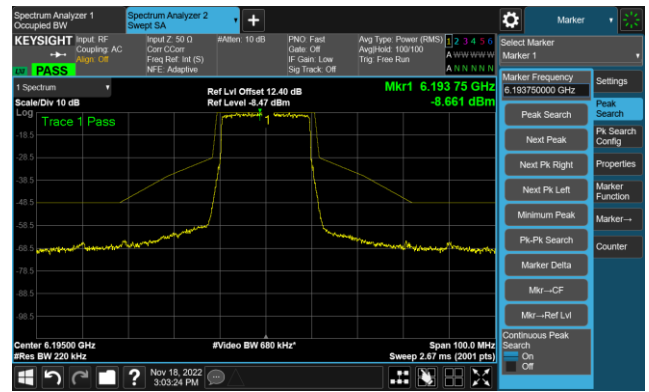

The Reference Level

The Mask Data

802.11ax-HE160 - Ant 0 (Nss = 2)

Channel 207 (6985MHz)

The Reference Level

The Mask Data

802.11ax-HE20 - Ant 1 (Nss = 2)

Channel 1 (5955MHz)

The Reference Level

The Mask Data

Channel 49 (6195MHz)

The Reference Level

The Mask Data

Channel 93 (6415MHz)

The Reference Level

The Mask Data

802.11ax-HE20 - Ant 1 (Nss = 2)

Channel 97 (6435MHz)

The Reference Level

The Mask Data

Channel 105 (6475MHz)

The Reference Level

The Mask Data

Channel 113 (6515MHz)

The Reference Level

The Mask Data

802.11ax-HE20 - Ant 1 (Nss = 2)

Channel 117 (6535MHz)

The Reference Level

The Mask Data

Channel 153 (6715MHz)

The Reference Level