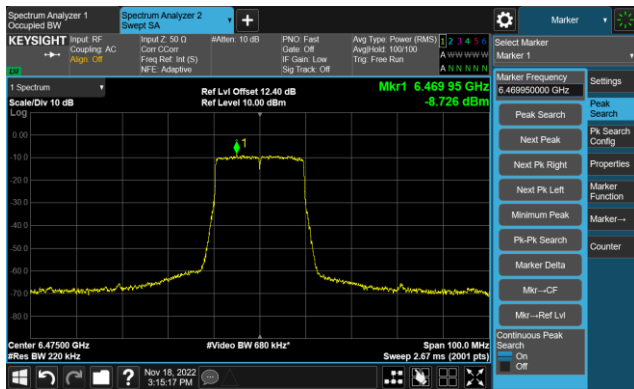

The Reference Level

The Mask Data

Channel 49 (6195MHz)

The Reference Level

The Mask Data

Channel 93 (6415MHz)

The Reference Level

The Mask Data

802.11ax-HE20 - Ant 1 (Nss = 2)

Channel 97 (6435MHz)

The Reference Level

The Mask Data

Channel 105 (6475MHz)

The Reference Level

The Mask Data

Channel 113 (6515MHz)

The Reference Level

The Mask Data

802.11ax-HE20 - Ant 1 (Nss = 2)

Channel 117 (6535MHz)

The Reference Level

The Mask Data

Channel 153 (6715MHz)

The Reference Level