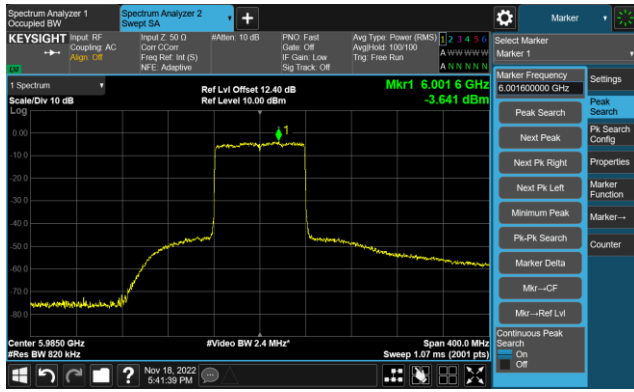

The Reference Level

The Mask Data

802.11ax-HE40 - Ant 0 (Nss = 2)

Channel 187 (6885MHz)

The Reference Level

The Mask Data

Channel 195 (6925MHz)

The Reference Level

The Mask Data

Channel 211 (7005MHz)

The Reference Level

The Mask Data

802.11ax-HE40 - Ant 0 (Nss = 2)

Channel 227 (7085MHz)

The Reference Level

The Mask Data

802.11ax-HE80 - Ant 0 (Nss = 2)

Channel 7 (5985MHz)

The Reference Level

The Mask Data

Channel 55 (6225MHz)

The Reference Level

The Mask Data

Channel 87 (6385MHz)