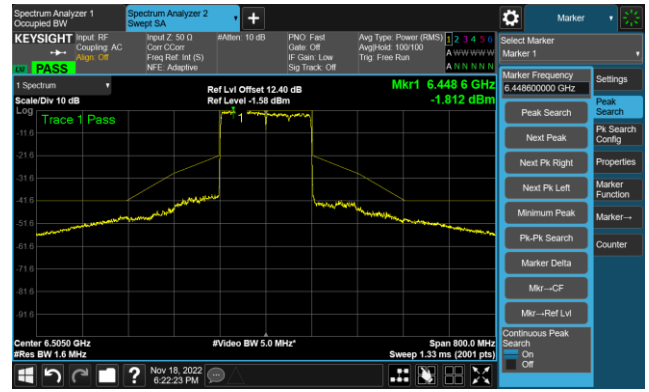

Channel 199 (6945MHz)

The Reference Level

The Mask Data

Channel 215 (7025MHz)

The Reference Level

The Mask Data

802.11ax-HE160 - Ant 0 (Nss = 2)

Channel 15 (6025MHz)

The Reference Level

The Mask Data

Channel 47 (6185MHz)

The Reference Level

The Mask Data

Channel 79 (6345MHz)

The Reference Level

The Mask Data

802.11ax-HE160 - Ant 0 (Nss = 2)

Channel 111 (6505MHz)

The Reference Level

The Mask Data

Channel 143 (6665MHz)

The Reference Level

The Mask Data

Channel 175 (6825MHz)

The Reference Level

The Mask Data

802.11ax-HE160 - Ant 0 (Nss = 2)

Channel 207 (6985MHz)

The Reference Level

The Mask Data

802.11ax-HE20 - Ant 1 (Nss = 2)

Channel 1 (5955MHz)