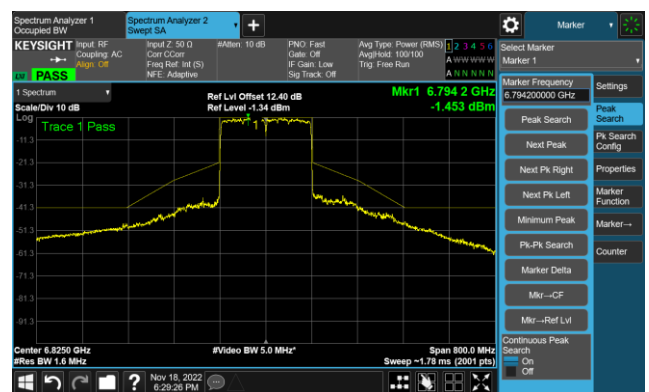

The Reference Level

The Mask Data

Channel 47 (6185MHz)

The Reference Level

The Mask Data

Channel 79 (6345MHz)

The Reference Level

The Mask Data

802.11ax-HE160 - Ant 0 (Nss = 2)

Channel 111 (6505MHz)

The Reference Level

The Mask Data

Channel 143 (6665MHz)

The Reference Level

The Mask Data

Channel 175 (6825MHz)

The Reference Level

The Mask Data

802.11ax-HE160 - Ant 0 (Nss = 2)

Channel 207 (6985MHz)

The Reference Level

The Mask Data

802.11ax-HE20 - Ant 1 (Nss = 2)

Channel 1 (5955MHz)

The Reference Level

The Mask Data

Channel 49 (6195MHz)

The Reference Level

The Mask Data

Channel 93 (6415MHz)

The Reference Level

The Mask Data