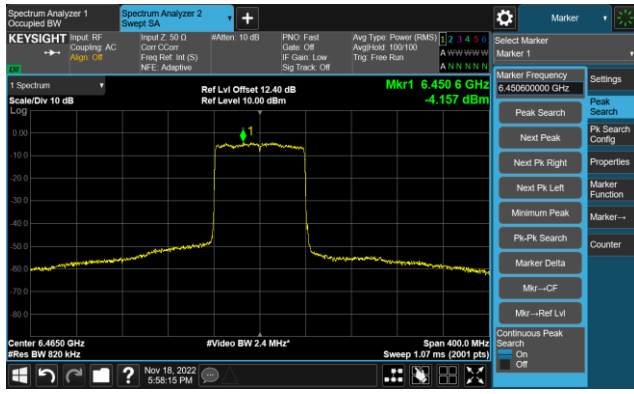

802.11ax-HE80 - Ant 0 (Nss = 2)

Channel 7 (5985MHz)

The Reference Level

The Mask Data

Channel 55 (6225MHz)

The Reference Level

The Mask Data

Channel 87 (6385MHz)

The Reference Level

The Mask Data

802.11ax-HE40 - Ant 0 (Nss = 2)

Channel 103 (6465MHz)

The Reference Level

The Mask Data

Channel 119 (6545MHz)

The Reference Level

The Mask Data

Channel 151 (6705MHz)

The Reference Level

The Mask Data

802.11ax-HE80 - Ant 0 (Nss = 2)

Channel 183 (6865MHz)

The Reference Level

The Mask Data

Channel 199 (6945MHz)

The Reference Level

The Mask Data

Channel 215 (7025MHz)

The Reference Level

The Mask Data

802.11ax-HE160 - Ant 0 (Nss = 2)

Channel 15 (6025MHz)