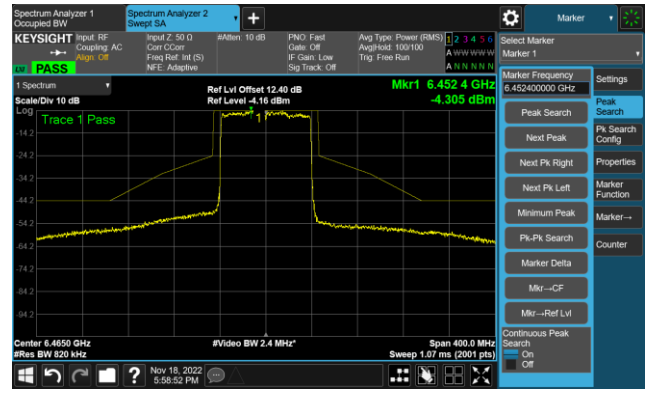

The Reference Level

The Mask Data

802.11ax-HE40 - Ant 0 (Nss = 2)

Channel 103 (6465MHz)

The Reference Level

The Mask Data

Channel 119 (6545MHz)

The Reference Level

The Mask Data

Channel 151 (6705MHz)

The Reference Level

The Mask Data

802.11ax-HE80 - Ant 0 (Nss = 2)

Channel 183 (6865MHz)

The Reference Level

The Mask Data