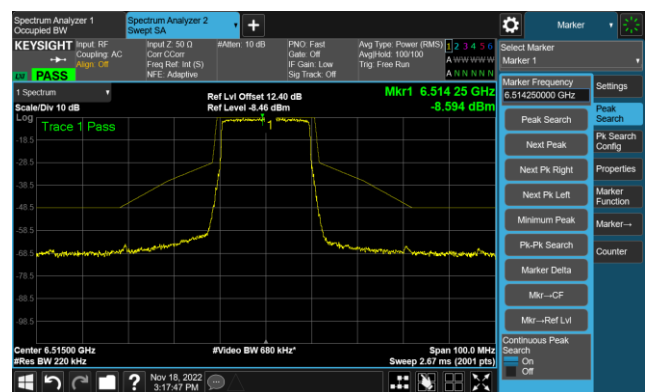

The Reference Level

The Mask Data

Channel 49 (6195MHz)

The Reference Level

The Mask Data

Channel 93 (6415MHz)

The Reference Level

The Mask Data

802.11ax-HE20 - Ant 1 (Nss = 2)

Channel 97 (6435MHz)

The Reference Level

The Mask Data

Channel 105 (6475MHz)

The Reference Level

The Mask Data

Channel 113 (6515MHz)

The Reference Level

The Mask Data

802.11ax-HE20 - Ant 1 (Nss = 2)

Channel 117 (6535MHz)

The Reference Level

The Mask Data

Channel 153 (6715MHz)

The Reference Level

The Mask Data

Channel 181 (6855MHz)

The Reference Level

The Mask Data