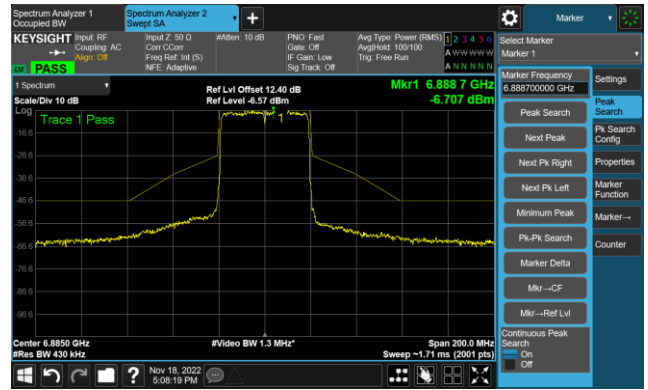

The Reference Level

The Mask Data

802.11ax-HE40 - Ant 0 (Nss = 2)

Channel 187 (6885MHz)

The Reference Level

The Mask Data

Channel 195 (6925MHz)

The Reference Level

The Mask Data

Channel 211 (7005MHz)

The Reference Level

The Mask Data

802.11ax-HE40 - Ant 0 (Nss = 2)

Channel 227 (7085MHz)

The Reference Level

The Mask Data