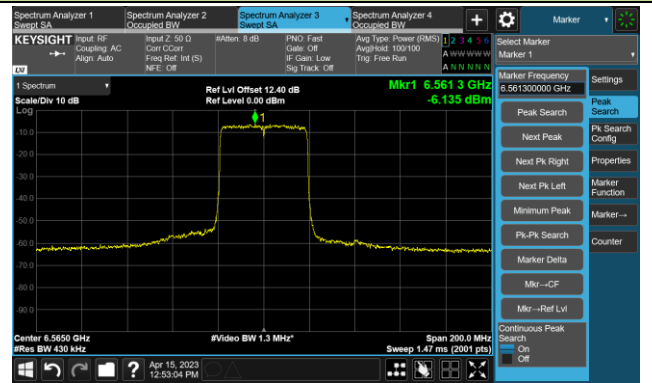

802.11ax-HE40 - Ant 0 (Nss = 2)

Channel 123 (6565MHz)

The Reference Level

The Mask Data

Channel 147 (6685MHz)

The Reference Level

The Mask Data

Channel 179 (6845MHz)

The Reference Level

The Mask Data

802.11ax-HE40 - Ant 0 (Nss = 2)

Channel 187 (6885MHz)

The Reference Level

The Mask Data

Channel 195 (6925MHz)

The Reference Level

The Mask Data

Channel 211 (7005MHz)

The Reference Level

The Mask Data

802.11ax-HE40 - Ant 0 (Nss = 2)

Channel 227 (7085MHz)

The Reference Level

The Mask Data