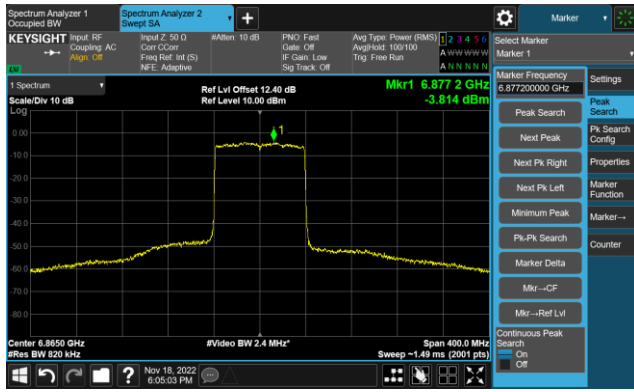

The Reference Level

The Mask Data

802.11ax-HE40 - Ant 0 (Nss = 2)

Channel 103 (6465MHz)

The Reference Level

The Mask Data

Channel 119 (6545MHz)

The Reference Level

The Mask Data

Channel 151 (6705MHz)

The Reference Level

The Mask Data

802.11ax-HE80 - Ant 0 (Nss = 2)

Channel 183 (6865MHz)

The Reference Level

The Mask Data

Channel 199 (6945MHz)

The Reference Level

The Mask Data

Channel 215 (7025MHz)

The Reference Level

The Mask Data

802.11ax-HE160 - Ant 0 (Nss = 2)

Channel 15 (6025MHz)

The Reference Level

The Mask Data

Channel 47 (6185MHz)

The Reference Level

The Mask Data

Channel 79 (6345MHz)

The Reference Level

The Mask Data