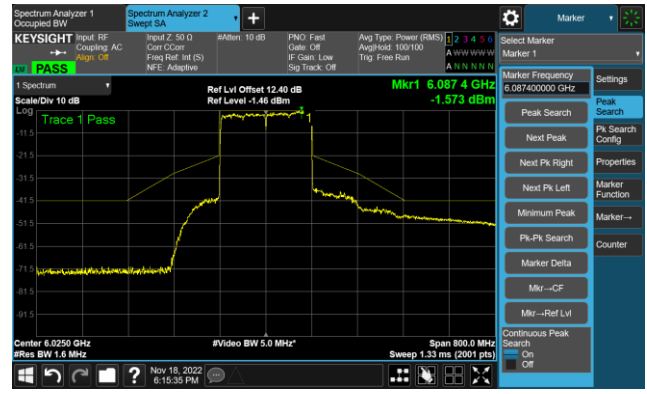

The Mask Data

Channel 151 (6705MHz)

The Reference Level

The Mask Data

802.11ax-HE80 - Ant 0 (Nss = 2)

Channel 183 (6865MHz)

The Reference Level

The Mask Data

Channel 199 (6945MHz)

The Reference Level

The Mask Data

Channel 215 (7025MHz)

The Reference Level

The Mask Data

802.11ax-HE160 - Ant 0 (Nss = 2)

Channel 15 (6025MHz)

The Reference Level

The Mask Data

Channel 47 (6185MHz)

The Reference Level

The Mask Data

Channel 79 (6345MHz)

The Reference Level

The Mask Data