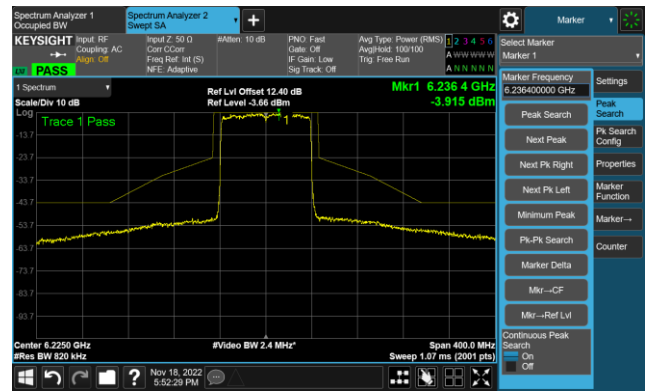

The Mask Data

Channel 211 (7005MHz)

The Reference Level

The Mask Data

802.11ax-HE40 - Ant 0 (Nss = 2)

Channel 227 (7085MHz)

The Reference Level

The Mask Data

802.11ax-HE80 - Ant 0 (Nss = 2)

Channel 7 (5985MHz)

The Reference Level

The Mask Data

Channel 55 (6225MHz)

The Reference Level

The Mask Data

Channel 87 (6385MHz)

The Reference Level

The Mask Data

802.11ax-HE40 - Ant 0 (Nss = 2)

Channel 103 (6465MHz)

The Reference Level

The Mask Data

Channel 119 (6545MHz)

The Reference Level

The Mask Data

Channel 151 (6705MHz)

The Reference Level

The Mask Data

802.11ax-HE80 - Ant 0 (Nss = 2)

Channel 183 (6865MHz)

The Reference Level

The Mask Data