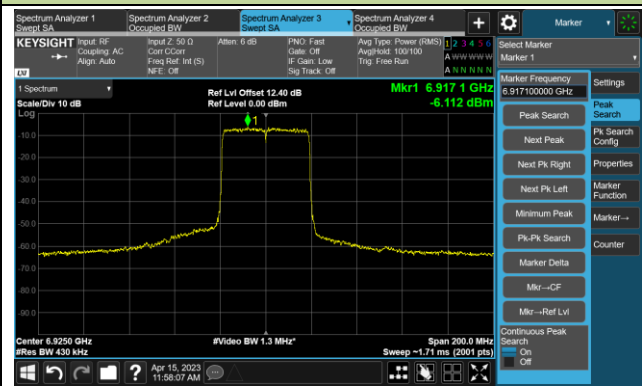

The Reference Level

The Mask Data

802.11ax-HE40 - Ant 0 (Nss = 2)

Channel 187 (6885MHz)

The Reference Level

The Mask Data

Channel 195 (6925MHz)

The Reference Level

The Mask Data

Channel 211 (7005MHz)

The Reference Level

The Mask Data

802.11ax-HE40 - Ant 0 (Nss = 2)

Channel 227 (7085MHz)

The Reference Level

The Mask Data