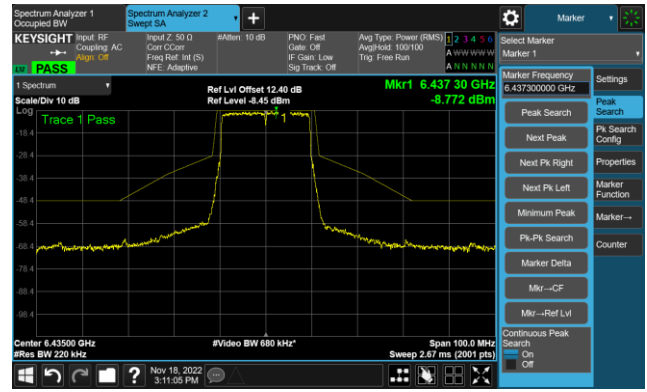

The Reference Level

The Mask Data

802.11ax-HE160 - Ant 0 (Nss = 2)

Channel 207 (6985MHz)

The Reference Level

The Mask Data

802.11ax-HE20 - Ant 1 (Nss = 2)

Channel 1 (5955MHz)

The Reference Level

The Mask Data

Channel 49 (6195MHz)

The Reference Level

The Mask Data

Channel 93 (6415MHz)

The Reference Level

The Mask Data

802.11ax-HE20 - Ant 1 (Nss = 2)

Channel 97 (6435MHz)

The Reference Level

The Mask Data

Channel 105 (6475MHz)

The Reference Level

The Mask Data

Channel 113 (6515MHz)

The Reference Level

The Mask Data

802.11ax-HE20 - Ant 1 (Nss = 2)

Channel 117 (6535MHz)

The Reference Level

The Mask Data

Channel 153 (6715MHz)

The Reference Level