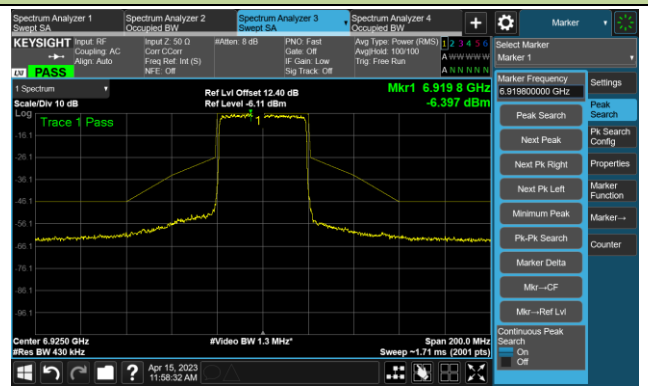

The Reference Level

The Mask Data

802.11ax-HE40 - Ant 0 (Nss = 2)

Channel 187 (6885MHz)

The Reference Level

The Mask Data

Channel 195 (6925MHz)

The Reference Level

The Mask Data

Channel 211 (7005MHz)

The Reference Level

The Mask Data

802.11ax-HE40 - Ant 0 (Nss = 2)

Channel 227 (7085MHz)

The Reference Level

The Mask Data