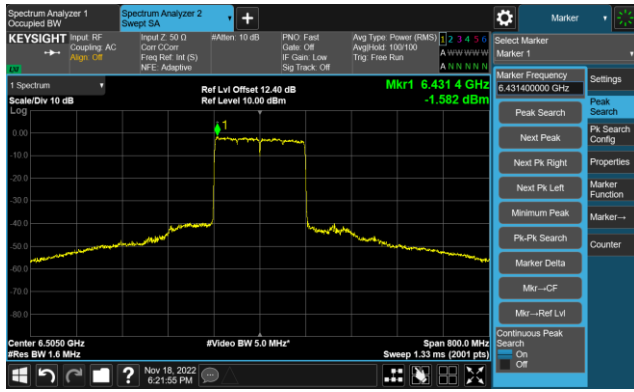

Channel 199 (6945MHz)

The Reference Level

The Mask Data

Channel 215 (7025MHz)

The Reference Level

The Mask Data

802.11ax-HE160 - Ant 0 (Nss = 2)

Channel 15 (6025MHz)

The Reference Level

The Mask Data

Channel 47 (6185MHz)

The Reference Level

The Mask Data

Channel 79 (6345MHz)

The Reference Level

The Mask Data

802.11ax-HE160 - Ant 0 (Nss = 2)

Channel 111 (6505MHz)

The Reference Level

The Mask Data

Channel 143 (6665MHz)

The Reference Level

The Mask Data

Channel 175 (6825MHz)

The Reference Level

The Mask Data

802.11ax-HE160 - Ant 0 (Nss = 2)

Channel 207 (6985MHz)

The Reference Level

The Mask Data

802.11ax-HE20 - Ant 1 (Nss = 2)

Channel 1 (5955MHz)