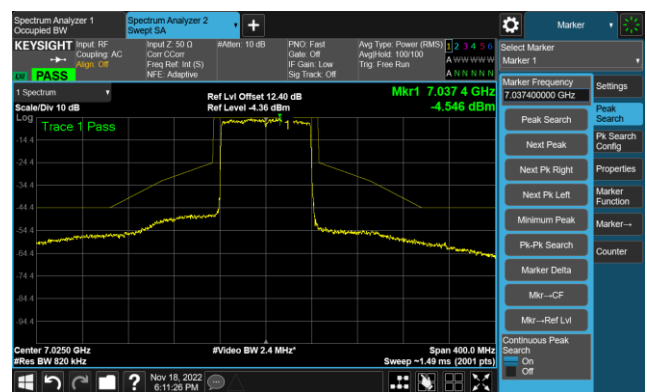

The Mask Data

Channel 151 (6705MHz)

The Reference Level

The Mask Data

802.11ax-HE80 - Ant 0 (Nss = 2)

Channel 183 (6865MHz)

The Reference Level

The Mask Data

Channel 199 (6945MHz)

The Reference Level

The Mask Data

Channel 215 (7025MHz)

The Reference Level

The Mask Data

802.11ax-HE160 - Ant 0 (Nss = 2)

Channel 15 (6025MHz)

The Reference Level

The Mask Data

Channel 47 (6185MHz)

The Reference Level

The Mask Data

Channel 79 (6345MHz)

The Reference Level

The Mask Data