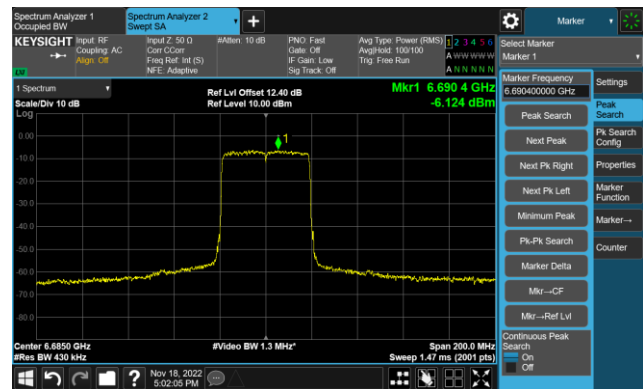

802.11ax-HE40 - Ant 0 (Nss = 2)

Channel 123 (6565MHz)

The Reference Level

The Mask Data

Channel 147 (6685MHz)

The Reference Level

The Mask Data

Channel 179 (6845MHz)

The Reference Level

The Mask Data

802.11ax-HE40 - Ant 0 (Nss = 2)

Channel 187 (6885MHz)

The Reference Level

The Mask Data

Channel 195 (6925MHz)

The Reference Level

The Mask Data

Channel 211 (7005MHz)

The Reference Level

The Mask Data

802.11ax-HE40 - Ant 0 (Nss = 2)

Channel 227 (7085MHz)

The Reference Level

The Mask Data