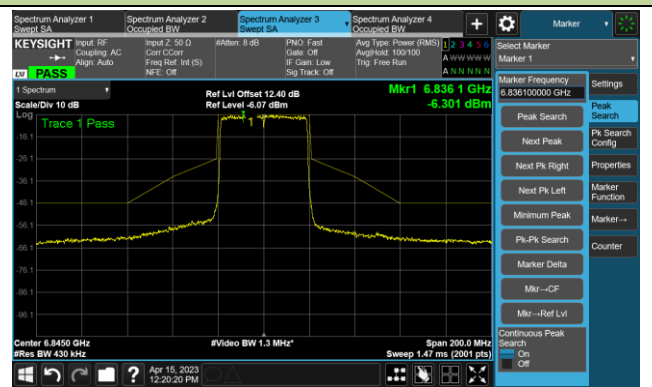

802.11ax-HE40 - Ant 0 (Nss = 2)

Channel 123 (6565MHz)

The Reference Level

The Mask Data

Channel 147 (6685MHz)

The Reference Level

The Mask Data

Channel 179 (6845MHz)

The Reference Level

The Mask Data

802.11ax-HE40 - Ant 0 (Nss = 2)

Channel 187 (6885MHz)

The Reference Level

The Mask Data

Channel 195 (6925MHz)

The Reference Level

The Mask Data

Channel 211 (7005MHz)

The Reference Level

The Mask Data

802.11ax-HE40 - Ant 0 (Nss = 2)

Channel 227 (7085MHz)

The Reference Level

The Mask Data