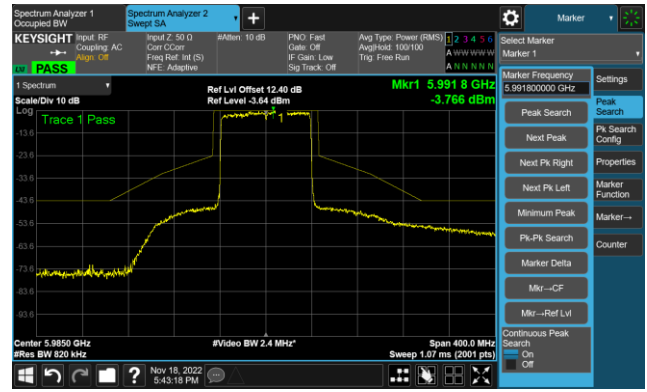

The Reference Level

The Mask Data

802.11ax-HE40 - Ant 0 (Nss = 2)

Channel 187 (6885MHz)

The Reference Level

The Mask Data

Channel 195 (6925MHz)

The Reference Level

The Mask Data

Channel 211 (7005MHz)

The Reference Level

The Mask Data

802.11ax-HE40 - Ant 0 (Nss = 2)

Channel 227 (7085MHz)

The Reference Level

The Mask Data

802.11ax-HE80 - Ant 0 (Nss = 2)

Channel 7 (5985MHz)

The Reference Level

The Mask Data

Channel 55 (6225MHz)

The Reference Level

The Mask Data

Channel 87 (6385MHz)