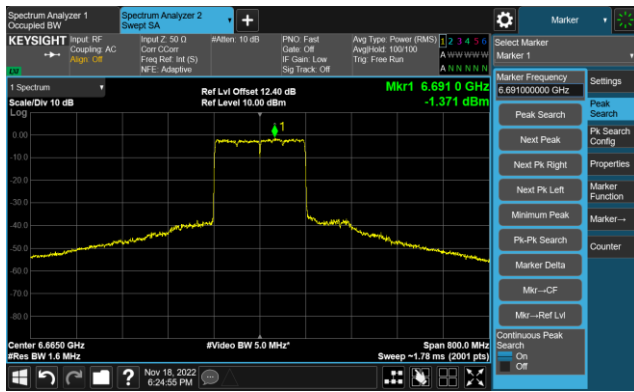

The Reference Level

The Mask Data

Channel 47 (6185MHz)

The Reference Level

The Mask Data

Channel 79 (6345MHz)

The Reference Level

The Mask Data

802.11ax-HE160 - Ant 0 (Nss = 2)

Channel 111 (6505MHz)

The Reference Level

The Mask Data

Channel 143 (6665MHz)

The Reference Level

The Mask Data

Channel 175 (6825MHz)

The Reference Level

The Mask Data

802.11ax-HE160 - Ant 0 (Nss = 2)

Channel 207 (6985MHz)

The Reference Level

The Mask Data

802.11ax-HE20 - Ant 1 (Nss = 2)

Channel 1 (5955MHz)

The Reference Level

The Mask Data

Channel 49 (6195MHz)

The Reference Level

The Mask Data

Channel 93 (6415MHz)

The Reference Level

The Mask Data