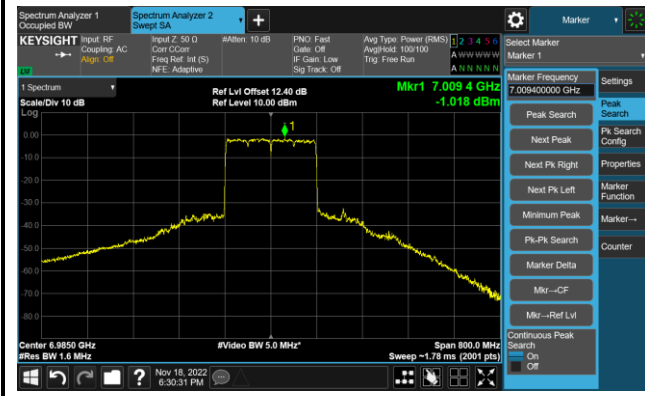

802.11ax-HE160 - Ant 0 (Nss = 2)

Channel 111 (6505MHz)

The Reference Level

The Mask Data

Channel 143 (6665MHz)

The Reference Level

The Mask Data

Channel 175 (6825MHz)

The Reference Level

The Mask Data

802.11ax-HE160 - Ant 0 (Nss = 2)

Channel 207 (6985MHz)

The Reference Level

The Mask Data

802.11ax-HE20 - Ant 1 (Nss = 2)

Channel 1 (5955MHz)

The Reference Level

The Mask Data

Channel 49 (6195MHz)

The Reference Level

The Mask Data

Channel 93 (6415MHz)

The Reference Level

The Mask Data