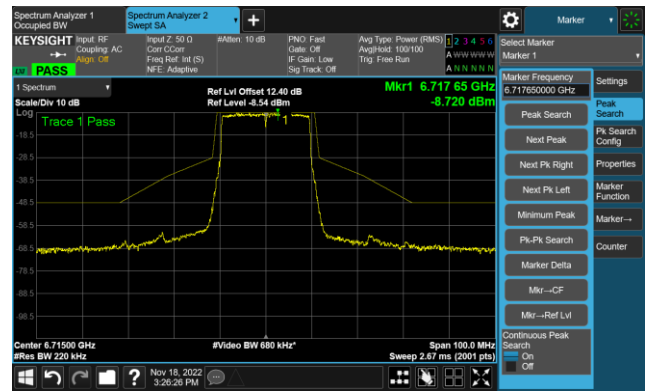

802.11ax-HE20 - Ant 1 (Nss = 2)

Channel 97 (6435MHz)

The Reference Level

The Mask Data

Channel 105 (6475MHz)

The Reference Level

The Mask Data

Channel 113 (6515MHz)

The Reference Level

The Mask Data

802.11ax-HE20 - Ant 1 (Nss = 2)

Channel 117 (6535MHz)

The Reference Level

The Mask Data

Channel 153 (6715MHz)

The Reference Level

The Mask Data

Channel 181 (6855MHz)

The Reference Level

The Mask Data