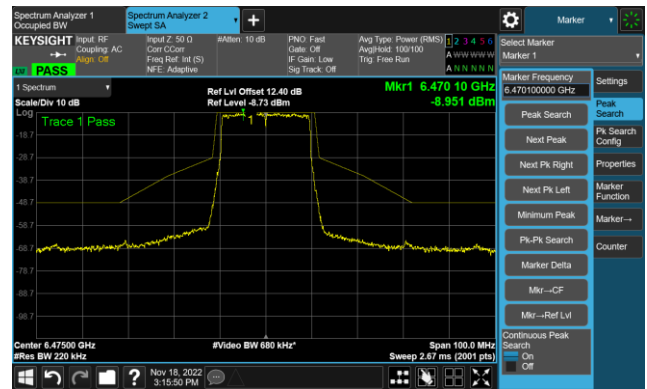

The Reference Level

The Mask Data

Channel 49 (6195MHz)

The Reference Level

The Mask Data

Channel 93 (6415MHz)

The Reference Level

The Mask Data

802.11ax-HE20 - Ant 1 (Nss = 2)

Channel 97 (6435MHz)

The Reference Level

The Mask Data

Channel 105 (6475MHz)

The Reference Level

The Mask Data

Channel 113 (6515MHz)

The Reference Level

The Mask Data

802.11ax-HE20 - Ant 1 (Nss = 2)

Channel 117 (6535MHz)

The Reference Level

The Mask Data

Channel 153 (6715MHz)

The Reference Level

The Mask Data

Channel 181 (6855MHz)

The Reference Level

The Mask Data