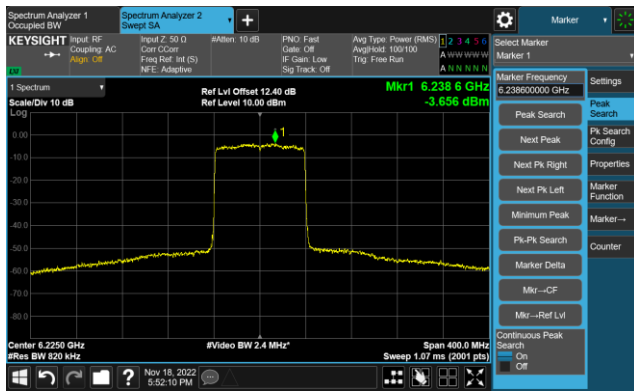

The Mask Data

Channel 211 (7005MHz)

The Reference Level

The Mask Data

802.11ax-HE40 - Ant 0 (Nss = 2)

Channel 227 (7085MHz)

The Reference Level

The Mask Data

802.11ax-HE80 - Ant 0 (Nss = 2)

Channel 7 (5985MHz)

The Reference Level

The Mask Data

Channel 55 (6225MHz)

The Reference Level

The Mask Data

Channel 87 (6385MHz)

The Reference Level

The Mask Data

802.11ax-HE40 - Ant 0 (Nss = 2)

Channel 103 (6465MHz)

The Reference Level

The Mask Data

Channel 119 (6545MHz)

The Reference Level