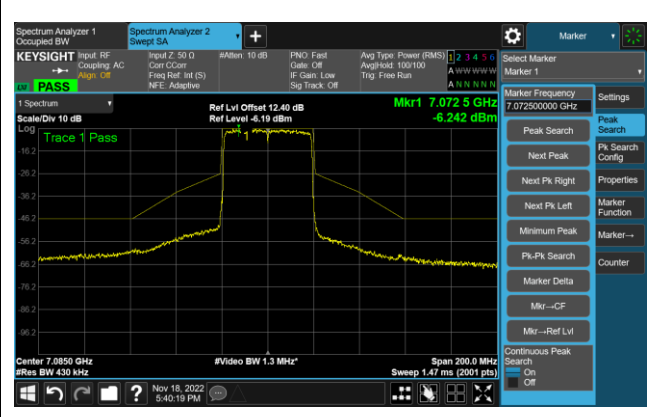

The Mask Data

Channel 211 (7005MHz)

The Reference Level

The Mask Data

802.11ax-HE40 - Ant 0 (Nss = 2)

Channel 227 (7085MHz)

The Reference Level

The Mask Data

802.11ax-HE80 - Ant 0 (Nss = 2)

Channel 7 (5985MHz)

The Reference Level

The Mask Data

Channel 55 (6225MHz)

The Reference Level

The Mask Data

Channel 87 (6385MHz)