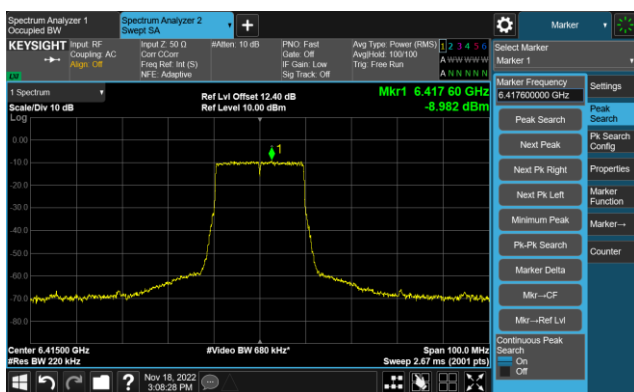

The Reference Level

The Mask Data

802.11ax-HE160 - Ant 0 (Nss = 2)

Channel 207 (6985MHz)

The Reference Level

The Mask Data

802.11ax-HE20 - Ant 1 (Nss = 2)

Channel 1 (5955MHz)

The Reference Level

The Mask Data

Channel 49 (6195MHz)

The Reference Level

The Mask Data

Channel 93 (6415MHz)

The Reference Level

The Mask Data

802.11ax-HE20 - Ant 1 (Nss = 2)

Channel 97 (6435MHz)

The Reference Level

The Mask Data

Channel 105 (6475MHz)

The Reference Level

The Mask Data

Channel 113 (6515MHz)