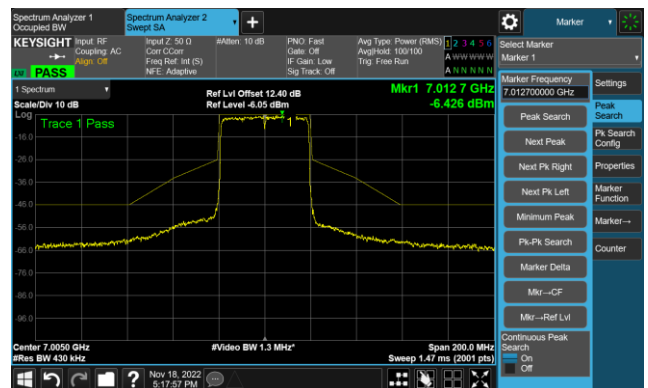

The Reference Level

The Mask Data

802.11ax-HE40 - Ant 0 (Nss = 2)

Channel 187 (6885MHz)

The Reference Level

The Mask Data

Channel 195 (6925MHz)

The Reference Level

The Mask Data

Channel 211 (7005MHz)

The Reference Level

The Mask Data

802.11ax-HE40 - Ant 0 (Nss = 2)

Channel 227 (7085MHz)

The Reference Level

The Mask Data

802.11ax-HE80 - Ant 0 (Nss = 2)

Channel 7 (5985MHz)

The Reference Level

The Mask Data

Channel 55 (6225MHz)

The Reference Level

The Mask Data

Channel 87 (6385MHz)