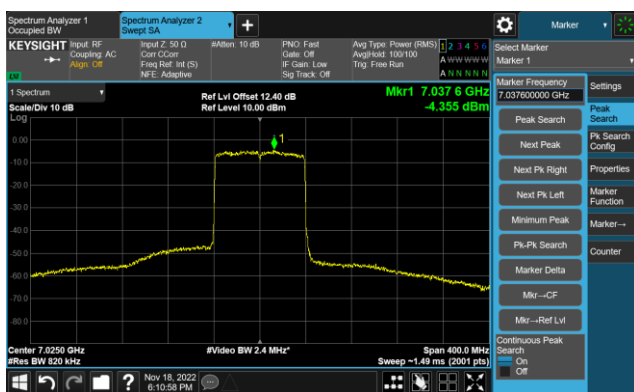

The Mask Data

Channel 151 (6705MHz)

The Reference Level

The Mask Data

802.11ax-HE80 - Ant 0 (Nss = 2)

Channel 183 (6865MHz)

The Reference Level

The Mask Data

Channel 199 (6945MHz)

The Reference Level

The Mask Data

Channel 215 (7025MHz)

The Reference Level

The Mask Data

802.11ax-HE160 - Ant 0 (Nss = 2)

Channel 15 (6025MHz)

The Reference Level

The Mask Data

Channel 47 (6185MHz)

The Reference Level

The Mask Data

Channel 79 (6345MHz)

The Reference Level

The Mask Data