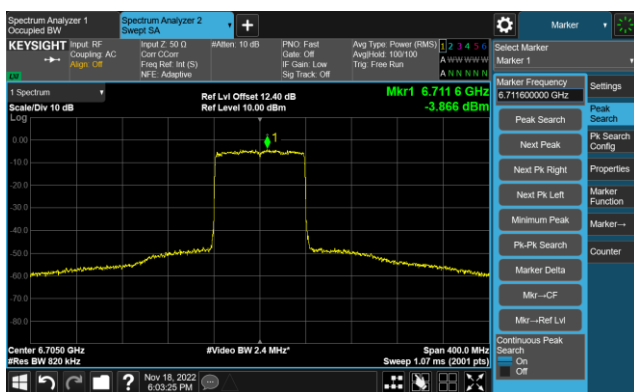

The Reference Level

The Mask Data

802.11ax-HE40 - Ant 0 (Nss = 2)

Channel 103 (6465MHz)

The Reference Level

The Mask Data

Channel 119 (6545MHz)

The Reference Level

The Mask Data

Channel 151 (6705MHz)

The Reference Level

The Mask Data

802.11ax-HE80 - Ant 0 (Nss = 2)

Channel 183 (6865MHz)

The Reference Level

The Mask Data

Channel 199 (6945MHz)

The Reference Level

The Mask Data

Channel 215 (7025MHz)

The Reference Level

The Mask Data

802.11ax-HE160 - Ant 0 (Nss = 2)

Channel 15 (6025MHz)