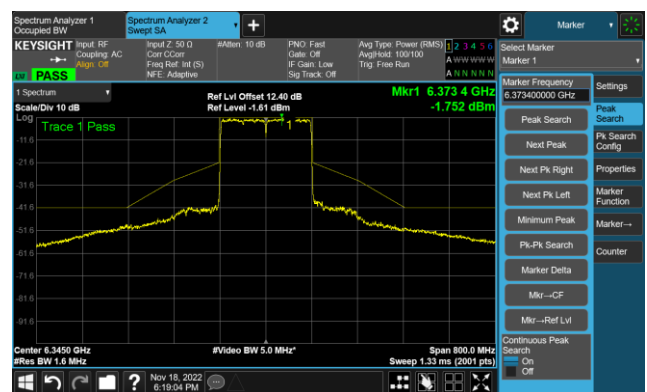

Channel 199 (6945MHz)

The Reference Level

The Mask Data

Channel 215 (7025MHz)

The Reference Level

The Mask Data

802.11ax-HE160 - Ant 0 (Nss = 2)

Channel 15 (6025MHz)

The Reference Level

The Mask Data

Channel 47 (6185MHz)

The Reference Level

The Mask Data

Channel 79 (6345MHz)

The Reference Level

The Mask Data

802.11ax-HE160 - Ant 0 (Nss = 2)

Channel 111 (6505MHz)

The Reference Level

The Mask Data

Channel 143 (6665MHz)

The Reference Level

The Mask Data

Channel 175 (6825MHz)