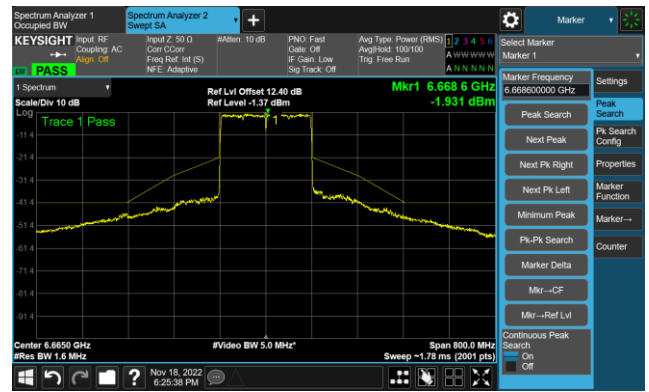

The Reference Level

The Mask Data

Channel 47 (6185MHz)

The Reference Level

The Mask Data

Channel 79 (6345MHz)

The Reference Level

The Mask Data

802.11ax-HE160 - Ant 0 (Nss = 2)

Channel 111 (6505MHz)

The Reference Level

The Mask Data

Channel 143 (6665MHz)

The Reference Level

The Mask Data

Channel 175 (6825MHz)

The Reference Level

The Mask Data

802.11ax-HE160 - Ant 0 (Nss = 2)

Channel 207 (6985MHz)

The Reference Level

The Mask Data

802.11ax-HE20 - Ant 1 (Nss = 2)

Channel 1 (5955MHz)

The Reference Level

The Mask Data

Channel 49 (6195MHz)

The Reference Level

The Mask Data

Channel 93 (6415MHz)

The Reference Level

The Mask Data