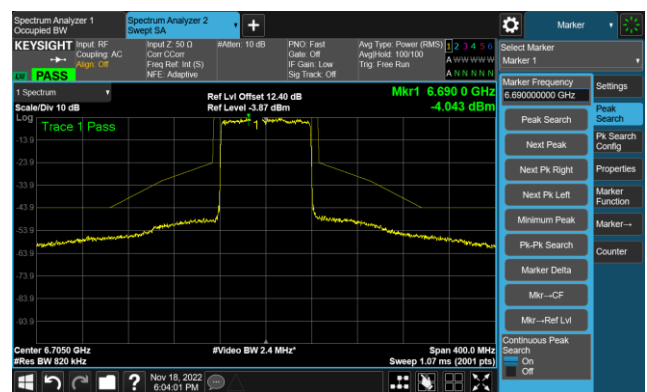

The Reference Level

The Mask Data

802.11ax-HE40 - Ant 0 (Nss = 2)

Channel 103 (6465MHz)

The Reference Level

The Mask Data

Channel 119 (6545MHz)

The Reference Level

The Mask Data

Channel 151 (6705MHz)

The Reference Level

The Mask Data

802.11ax-HE80 - Ant 0 (Nss = 2)

Channel 183 (6865MHz)

The Reference Level

The Mask Data

Channel 199 (6945MHz)

The Reference Level

The Mask Data

Channel 215 (7025MHz)

The Reference Level

The Mask Data

802.11ax-HE160 - Ant 0 (Nss = 2)

Channel 15 (6025MHz)

The Reference Level

The Mask Data

Channel 47 (6185MHz)

The Reference Level

The Mask Data

Channel 79 (6345MHz)

The Reference Level

The Mask Data