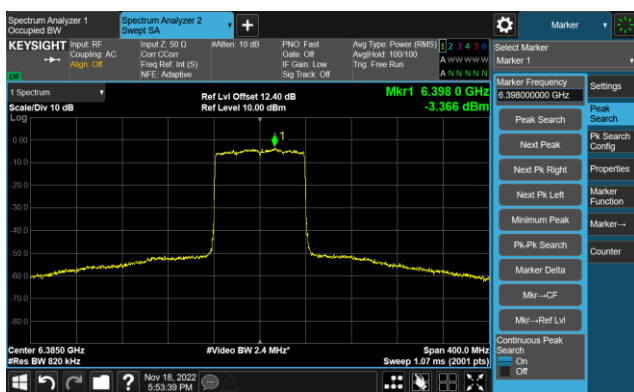

The Mask Data

Channel 211 (7005MHz)

The Reference Level

The Mask Data

802.11ax-HE40 - Ant 0 (Nss = 2)

Channel 227 (7085MHz)

The Reference Level

The Mask Data

802.11ax-HE80 - Ant 0 (Nss = 2)

Channel 7 (5985MHz)

The Reference Level

The Mask Data

Channel 55 (6225MHz)

The Reference Level

The Mask Data

Channel 87 (6385MHz)

The Reference Level

The Mask Data

802.11ax-HE40 - Ant 0 (Nss = 2)

Channel 103 (6465MHz)

The Reference Level

The Mask Data

Channel 119 (6545MHz)

The Reference Level