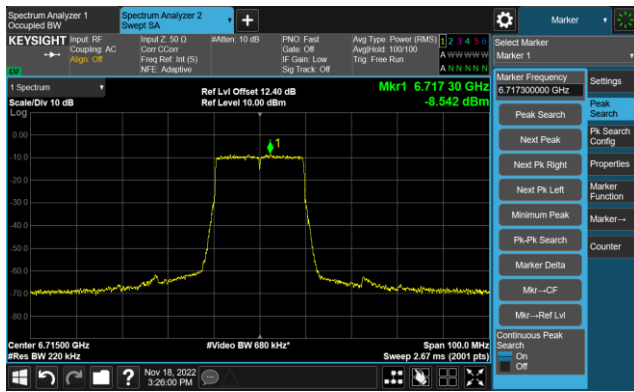

802.11ax-HE20 - Ant 1 (Nss = 2)

Channel 97 (6435MHz)

The Reference Level

The Mask Data

Channel 105 (6475MHz)

The Reference Level

The Mask Data

Channel 113 (6515MHz)

The Reference Level

The Mask Data

802.11ax-HE20 - Ant 1 (Nss = 2)

Channel 117 (6535MHz)

The Reference Level

The Mask Data

Channel 153 (6715MHz)

The Reference Level

The Mask Data

Channel 181 (6855MHz)

The Reference Level

The Mask Data