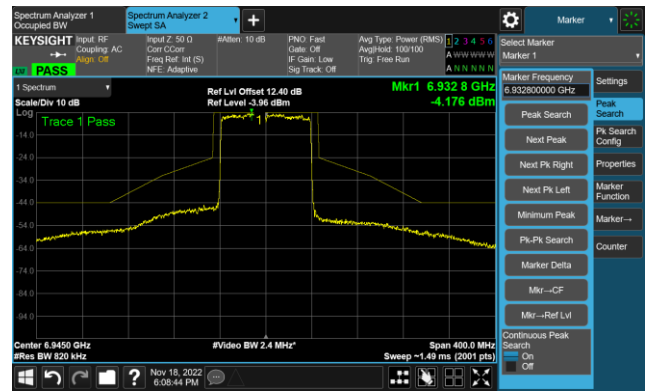

The Reference Level

The Mask Data

802.11ax-HE40 - Ant 0 (Nss = 2)

Channel 103 (6465MHz)

The Reference Level

The Mask Data

Channel 119 (6545MHz)

The Reference Level

The Mask Data

Channel 151 (6705MHz)

The Reference Level

The Mask Data

802.11ax-HE80 - Ant 0 (Nss = 2)

Channel 183 (6865MHz)

The Reference Level

The Mask Data

Channel 199 (6945MHz)

The Reference Level

The Mask Data

Channel 215 (7025MHz)

The Reference Level

The Mask Data

802.11ax-HE160 - Ant 0 (Nss = 2)

Channel 15 (6025MHz)

The Reference Level

The Mask Data

Channel 47 (6185MHz)

The Reference Level

The Mask Data

Channel 79 (6345MHz)

The Reference Level

The Mask Data