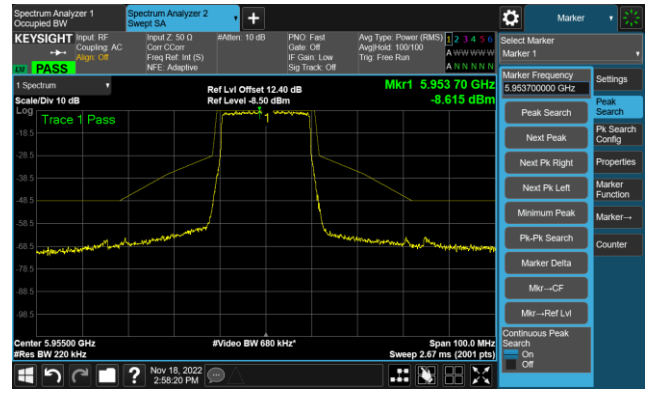

802.11ax-HE160 - Ant 0 (Nss = 2)

Channel 111 (6505MHz)

The Reference Level

The Mask Data

Channel 143 (6665MHz)

The Reference Level

The Mask Data

Channel 175 (6825MHz)

The Reference Level

The Mask Data

802.11ax-HE160 - Ant 0 (Nss = 2)

Channel 207 (6985MHz)

The Reference Level

The Mask Data

802.11ax-HE20 - Ant 1 (Nss = 2)

Channel 1 (5955MHz)

The Reference Level

The Mask Data

Channel 49 (6195MHz)

The Reference Level

The Mask Data

Channel 93 (6415MHz)

The Reference Level

The Mask Data