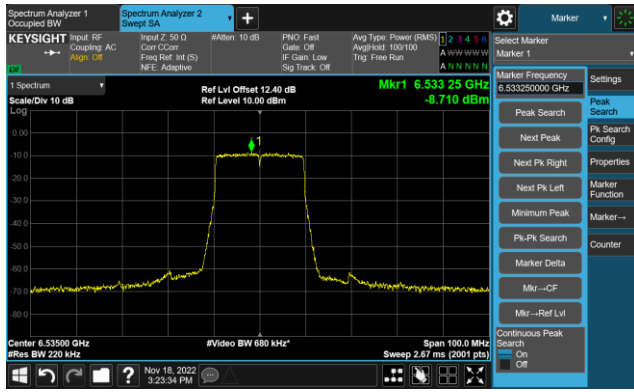

802.11ax-HE20 - Ant 1 (Nss = 2)

Channel 97 (6435MHz)

The Reference Level

The Mask Data

Channel 105 (6475MHz)

The Reference Level

The Mask Data

Channel 113 (6515MHz)

The Reference Level

The Mask Data

802.11ax-HE20 - Ant 1 (Nss = 2)

Channel 117 (6535MHz)

The Reference Level

The Mask Data

Channel 153 (6715MHz)

The Reference Level

The Mask Data

Channel 181 (6855MHz)

The Reference Level

The Mask Data