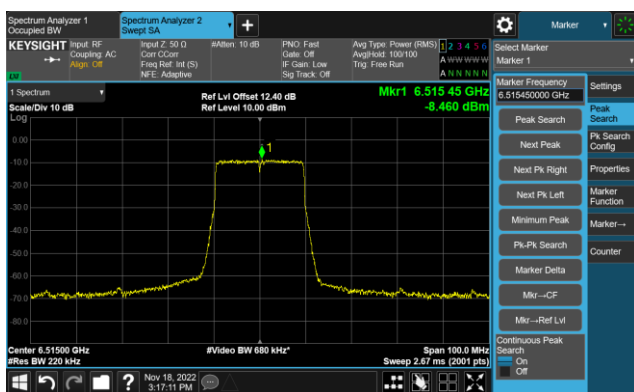

The Reference Level

The Mask Data

Channel 49 (6195MHz)

The Reference Level

The Mask Data

Channel 93 (6415MHz)

The Reference Level

The Mask Data

802.11ax-HE20 - Ant 1 (Nss = 2)

Channel 97 (6435MHz)

The Reference Level

The Mask Data

Channel 105 (6475MHz)

The Reference Level

The Mask Data

Channel 113 (6515MHz)

The Reference Level

The Mask Data

802.11ax-HE20 - Ant 1 (Nss = 2)

Channel 117 (6535MHz)

The Reference Level

The Mask Data

Channel 153 (6715MHz)

The Reference Level