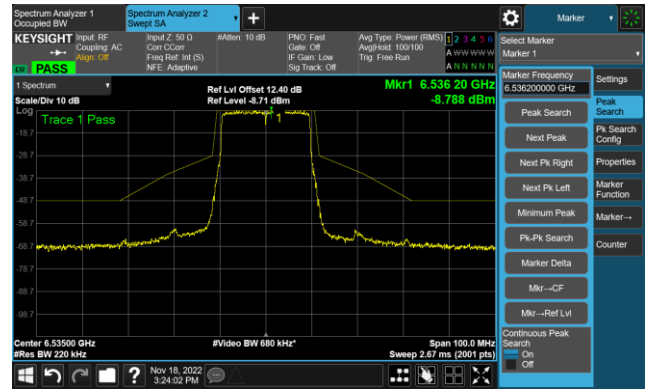

802.11ax-HE20 - Ant 1 (Nss = 2)

Channel 97 (6435MHz)

The Reference Level

The Mask Data

Channel 105 (6475MHz)

The Reference Level

The Mask Data

Channel 113 (6515MHz)

The Reference Level

The Mask Data

802.11ax-HE20 - Ant 1 (Nss = 2)

Channel 117 (6535MHz)

The Reference Level

The Mask Data

Channel 153 (6715MHz)

The Reference Level

The Mask Data

Channel 181 (6855MHz)

The Reference Level

The Mask Data