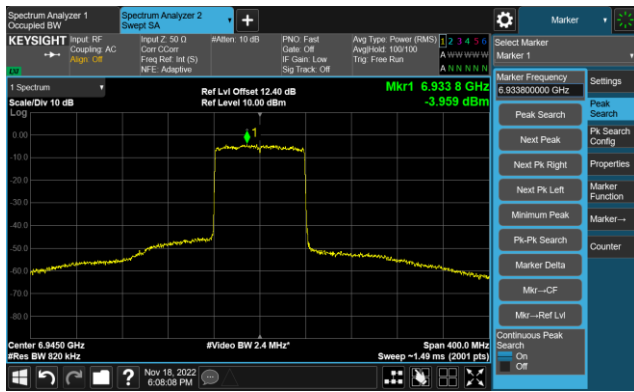

The Reference Level

The Mask Data

802.11ax-HE40 - Ant 0 (Nss = 2)

Channel 103 (6465MHz)

The Reference Level

The Mask Data

Channel 119 (6545MHz)

The Reference Level

The Mask Data

Channel 151 (6705MHz)

The Reference Level

The Mask Data

802.11ax-HE80 - Ant 0 (Nss = 2)

Channel 183 (6865MHz)

The Reference Level

The Mask Data

Channel 199 (6945MHz)

The Reference Level

The Mask Data

Channel 215 (7025MHz)

The Reference Level

The Mask Data

802.11ax-HE160 - Ant 0 (Nss = 2)

Channel 15 (6025MHz)

The Reference Level

The Mask Data

Channel 47 (6185MHz)

The Reference Level

The Mask Data

Channel 79 (6345MHz)

The Reference Level

The Mask Data