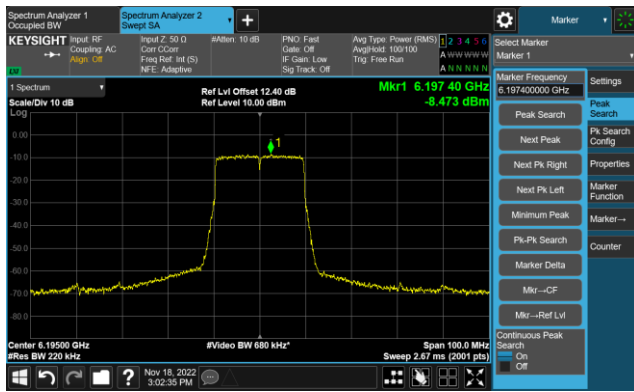

The Reference Level

The Mask Data

802.11ax-HE160 - Ant 0 (Nss = 2)

Channel 207 (6985MHz)

The Reference Level

The Mask Data

802.11ax-HE20 - Ant 1 (Nss = 2)

Channel 1 (5955MHz)

The Reference Level

The Mask Data

Channel 49 (6195MHz)

The Reference Level

The Mask Data

Channel 93 (6415MHz)

The Reference Level

The Mask Data

802.11ax-HE20 - Ant 1 (Nss = 2)

Channel 97 (6435MHz)

The Reference Level

The Mask Data

Channel 105 (6475MHz)

The Reference Level

The Mask Data

Channel 113 (6515MHz)