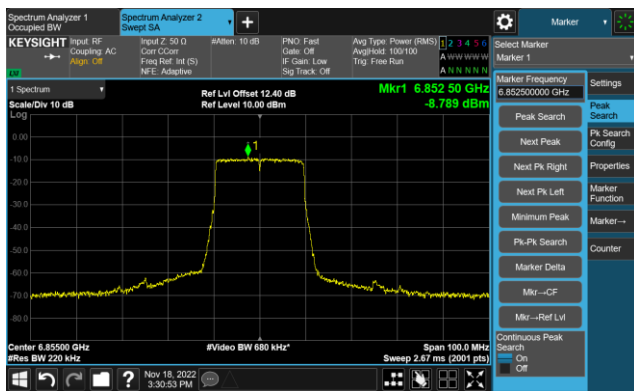

802.11ax-HE20 - Ant 1 (Nss = 2)

Channel 97 (6435MHz)

The Reference Level

The Mask Data

Channel 105 (6475MHz)

The Reference Level

The Mask Data

Channel 113 (6515MHz)

The Reference Level

The Mask Data

802.11ax-HE20 - Ant 1 (Nss = 2)

Channel 117 (6535MHz)

The Reference Level

The Mask Data

Channel 153 (6715MHz)

The Reference Level

The Mask Data

Channel 181 (6855MHz)

The Reference Level

The Mask Data