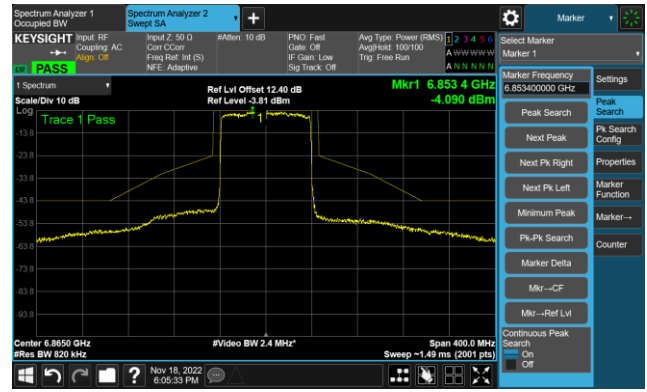

The Reference Level

The Mask Data

802.11ax-HE40 - Ant 0 (Nss = 2)

Channel 103 (6465MHz)

The Reference Level

The Mask Data

Channel 119 (6545MHz)

The Reference Level

The Mask Data

Channel 151 (6705MHz)

The Reference Level

The Mask Data

802.11ax-HE80 - Ant 0 (Nss = 2)

Channel 183 (6865MHz)

The Reference Level

The Mask Data

Channel 199 (6945MHz)

The Reference Level

The Mask Data

Channel 215 (7025MHz)

The Reference Level

The Mask Data

802.11ax-HE160 - Ant 0 (Nss = 2)

Channel 15 (6025MHz)

The Reference Level

The Mask Data

Channel 47 (6185MHz)

The Reference Level

The Mask Data

Channel 79 (6345MHz)

The Reference Level

The Mask Data