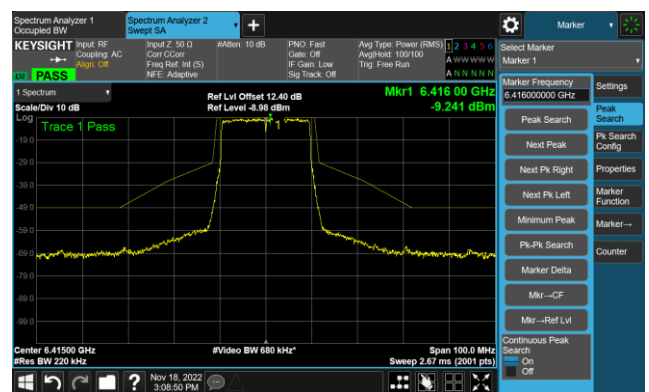

The Reference Level

The Mask Data

802.11ax-HE160 - Ant 0 (Nss = 2)

Channel 207 (6985MHz)

The Reference Level

The Mask Data

802.11ax-HE20 - Ant 1 (Nss = 2)

Channel 1 (5955MHz)

The Reference Level

The Mask Data

Channel 49 (6195MHz)

The Reference Level

The Mask Data

Channel 93 (6415MHz)

The Reference Level

The Mask Data

802.11ax-HE20 - Ant 1 (Nss = 2)

Channel 97 (6435MHz)

The Reference Level

The Mask Data

Channel 105 (6475MHz)

The Reference Level

The Mask Data

Channel 113 (6515MHz)

The Reference Level

The Mask Data

802.11ax-HE20 - Ant 1 (Nss = 2)

Channel 117 (6535MHz)

The Reference Level

The Mask Data

Channel 153 (6715MHz)

The Reference Level