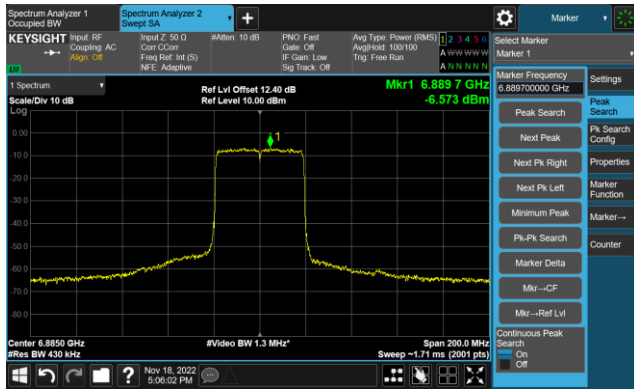

The Reference Level

The Mask Data

802.11ax-HE40 - Ant 0 (Nss = 2)

Channel 187 (6885MHz)

The Reference Level

The Mask Data

Channel 195 (6925MHz)

The Reference Level

The Mask Data

Channel 211 (7005MHz)

The Reference Level

The Mask Data

802.11ax-HE40 - Ant 0 (Nss = 2)

Channel 227 (7085MHz)

The Reference Level

The Mask Data