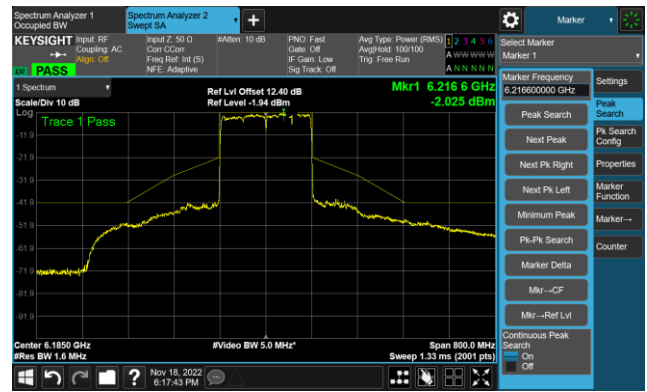

Channel 199 (6945MHz)

The Reference Level

The Mask Data

Channel 215 (7025MHz)

The Reference Level

The Mask Data

802.11ax-HE160 - Ant 0 (Nss = 2)

Channel 15 (6025MHz)

The Reference Level

The Mask Data

Channel 47 (6185MHz)

The Reference Level

The Mask Data

Channel 79 (6345MHz)

The Reference Level

The Mask Data

802.11ax-HE160 - Ant 0 (Nss = 2)

Channel 111 (6505MHz)

The Reference Level

The Mask Data

Channel 143 (6665MHz)

The Reference Level

The Mask Data

Channel 175 (6825MHz)

The Reference Level

The Mask Data

802.11ax-HE160 - Ant 0 (Nss = 2)

Channel 207 (6985MHz)

The Reference Level

The Mask Data

802.11ax-HE20 - Ant 1 (Nss = 2)

Channel 1 (5955MHz)