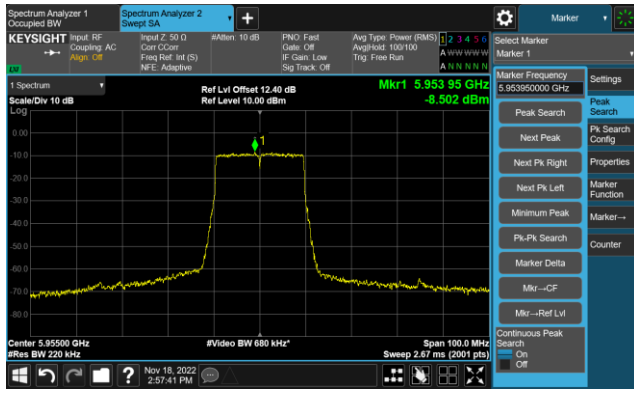

802.11ax-HE160 - Ant 0 (Nss = 2)

Channel 111 (6505MHz)

The Reference Level

The Mask Data

Channel 143 (6665MHz)

The Reference Level

The Mask Data

Channel 175 (6825MHz)

The Reference Level

The Mask Data

802.11ax-HE160 - Ant 0 (Nss = 2)

Channel 207 (6985MHz)

The Reference Level

The Mask Data

802.11ax-HE20 - Ant 1 (Nss = 2)

Channel 1 (5955MHz)

The Reference Level

The Mask Data

Channel 49 (6195MHz)

The Reference Level

The Mask Data

Channel 93 (6415MHz)

The Reference Level

The Mask Data