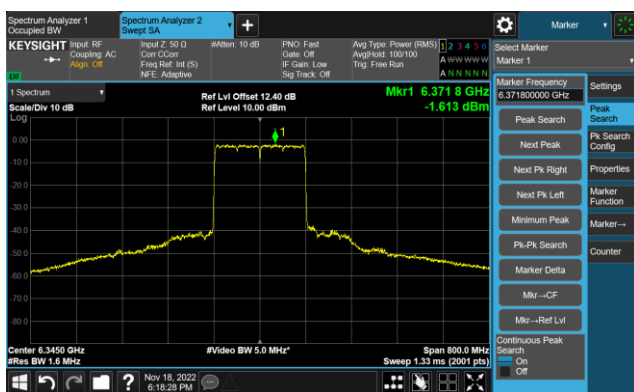

Channel 199 (6945MHz)

The Reference Level

The Mask Data

Channel 215 (7025MHz)

The Reference Level

The Mask Data

802.11ax-HE160 - Ant 0 (Nss = 2)

Channel 15 (6025MHz)

The Reference Level

The Mask Data

Channel 47 (6185MHz)

The Reference Level

The Mask Data

Channel 79 (6345MHz)

The Reference Level

The Mask Data

802.11ax-HE160 - Ant 0 (Nss = 2)

Channel 111 (6505MHz)

The Reference Level

The Mask Data

Channel 143 (6665MHz)

The Reference Level

The Mask Data

Channel 175 (6825MHz)