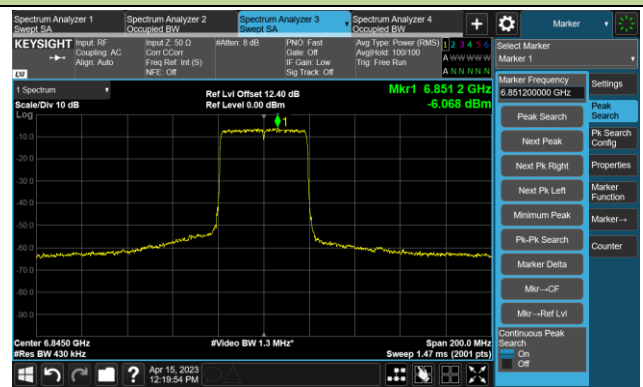

802.11ax-HE40 - Ant 0 (Nss = 2)

Channel 123 (6565MHz)

The Reference Level

The Mask Data

Channel 147 (6685MHz)

The Reference Level

The Mask Data

Channel 179 (6845MHz)

The Reference Level

The Mask Data

802.11ax-HE40 - Ant 0 (Nss = 2)

Channel 187 (6885MHz)

The Reference Level

The Mask Data

Channel 195 (6925MHz)

The Reference Level