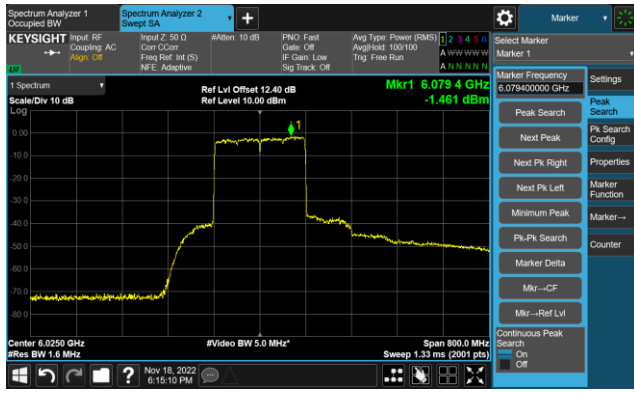

The Mask Data

Channel 151 (6705MHz)

The Reference Level

The Mask Data

802.11ax-HE80 - Ant 0 (Nss = 2)

Channel 183 (6865MHz)

The Reference Level

The Mask Data

Channel 199 (6945MHz)

The Reference Level

The Mask Data

Channel 215 (7025MHz)

The Reference Level

The Mask Data

802.11ax-HE160 - Ant 0 (Nss = 2)

Channel 15 (6025MHz)

The Reference Level

The Mask Data

Channel 47 (6185MHz)

The Reference Level

The Mask Data

Channel 79 (6345MHz)

The Reference Level

The Mask Data