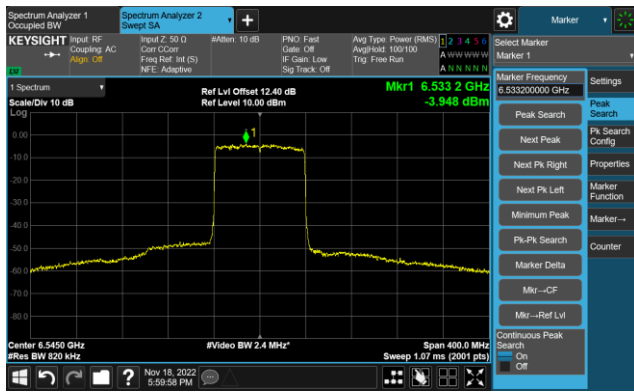

802.11ax-HE80 - Ant 0 (Nss = 2)

Channel 7 (5985MHz)

The Reference Level

The Mask Data

Channel 55 (6225MHz)

The Reference Level

The Mask Data

Channel 87 (6385MHz)

The Reference Level

The Mask Data

802.11ax-HE40 - Ant 0 (Nss = 2)

Channel 103 (6465MHz)

The Reference Level

The Mask Data

Channel 119 (6545MHz)

The Reference Level

The Mask Data

Channel 151 (6705MHz)

The Reference Level

The Mask Data

802.11ax-HE80 - Ant 0 (Nss = 2)

Channel 183 (6865MHz)

The Reference Level

The Mask Data

Channel 199 (6945MHz)

The Reference Level

The Mask Data

Channel 215 (7025MHz)

The Reference Level

The Mask Data

802.11ax-HE160 - Ant 0 (Nss = 2)

Channel 15 (6025MHz)