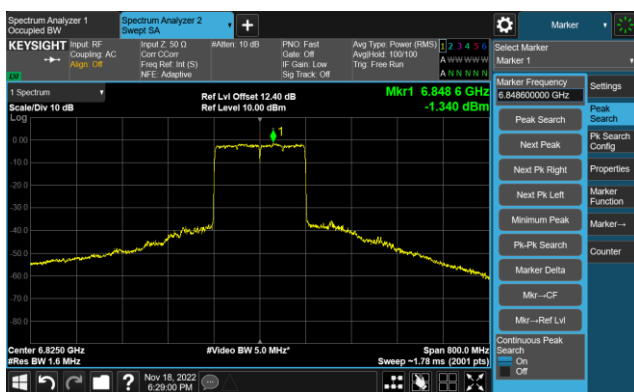

The Reference Level

The Mask Data

Channel 47 (6185MHz)

The Reference Level

The Mask Data

Channel 79 (6345MHz)

The Reference Level

The Mask Data

802.11ax-HE160 - Ant 0 (Nss = 2)

Channel 111 (6505MHz)

The Reference Level

The Mask Data

Channel 143 (6665MHz)

The Reference Level

The Mask Data

Channel 175 (6825MHz)

The Reference Level

The Mask Data

802.11ax-HE160 - Ant 0 (Nss = 2)

Channel 207 (6985MHz)

The Reference Level

The Mask Data

802.11ax-HE20 - Ant 1 (Nss = 2)

Channel 1 (5955MHz)

The Reference Level

The Mask Data

Channel 49 (6195MHz)

The Reference Level

The Mask Data

Channel 93 (6415MHz)

The Reference Level

The Mask Data