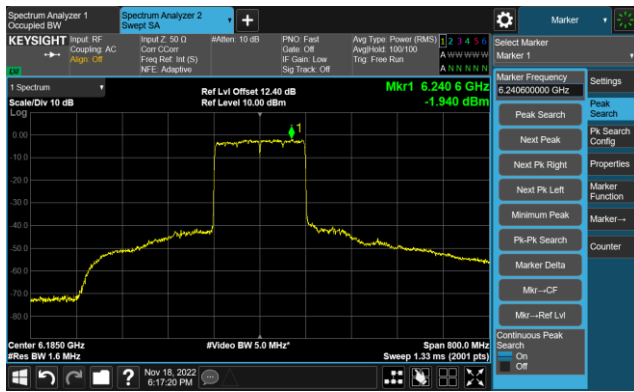

Channel 199 (6945MHz)

The Reference Level

The Mask Data

Channel 215 (7025MHz)

The Reference Level

The Mask Data

802.11ax-HE160 - Ant 0 (Nss = 2)

Channel 15 (6025MHz)

The Reference Level

The Mask Data

Channel 47 (6185MHz)

The Reference Level

The Mask Data

Channel 79 (6345MHz)

The Reference Level

The Mask Data

802.11ax-HE160 - Ant 0 (Nss = 2)

Channel 111 (6505MHz)

The Reference Level

The Mask Data

Channel 143 (6665MHz)

The Reference Level

The Mask Data

Channel 175 (6825MHz)