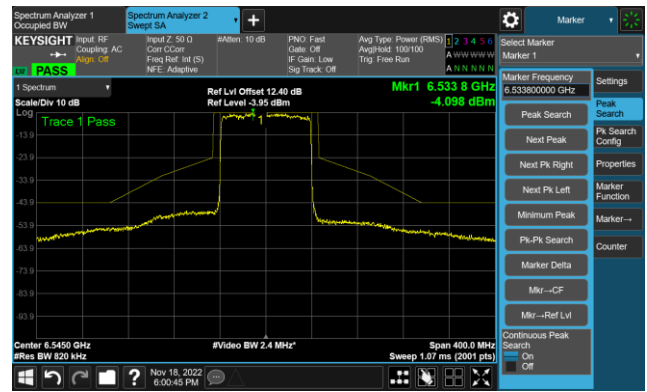

802.11ax-HE80 - Ant 0 (Nss = 2)

Channel 7 (5985MHz)

The Reference Level

The Mask Data

Channel 55 (6225MHz)

The Reference Level

The Mask Data

Channel 87 (6385MHz)

The Reference Level

The Mask Data

802.11ax-HE40 - Ant 0 (Nss = 2)

Channel 103 (6465MHz)

The Reference Level

The Mask Data

Channel 119 (6545MHz)

The Reference Level

The Mask Data

Channel 151 (6705MHz)

The Reference Level

The Mask Data

802.11ax-HE80 - Ant 0 (Nss = 2)

Channel 183 (6865MHz)

The Reference Level

The Mask Data

Channel 199 (6945MHz)

The Reference Level

The Mask Data

Channel 215 (7025MHz)

The Reference Level

The Mask Data

802.11ax-HE160 - Ant 0 (Nss = 2)

Channel 15 (6025MHz)