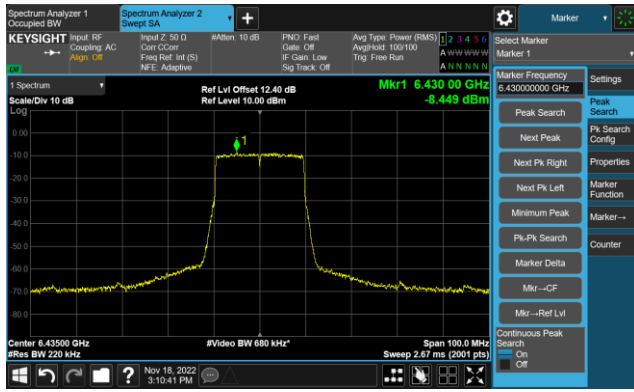

The Reference Level

The Mask Data

802.11ax-HE160 - Ant 0 (Nss = 2)

Channel 207 (6985MHz)

The Reference Level

The Mask Data

802.11ax-HE20 - Ant 1 (Nss = 2)

Channel 1 (5955MHz)

The Reference Level

The Mask Data

Channel 49 (6195MHz)

The Reference Level

The Mask Data

Channel 93 (6415MHz)

The Reference Level

The Mask Data

802.11ax-HE20 - Ant 1 (Nss = 2)

Channel 97 (6435MHz)

The Reference Level

The Mask Data

Channel 105 (6475MHz)

The Reference Level

The Mask Data

Channel 113 (6515MHz)

The Reference Level

The Mask Data

802.11ax-HE20 - Ant 1 (Nss = 2)

Channel 117 (6535MHz)

The Reference Level

The Mask Data

Channel 153 (6715MHz)

The Reference Level