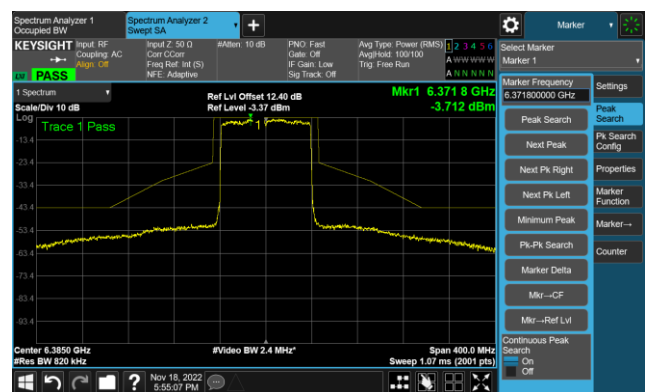

The Mask Data

Channel 211 (7005MHz)

The Reference Level

The Mask Data

802.11ax-HE40 - Ant 0 (Nss = 2)

Channel 227 (7085MHz)

The Reference Level

The Mask Data

802.11ax-HE80 - Ant 0 (Nss = 2)

Channel 7 (5985MHz)

The Reference Level

The Mask Data

Channel 55 (6225MHz)

The Reference Level

The Mask Data

Channel 87 (6385MHz)

The Reference Level

The Mask Data

802.11ax-HE40 - Ant 0 (Nss = 2)

Channel 103 (6465MHz)

The Reference Level

The Mask Data

Channel 119 (6545MHz)

The Reference Level