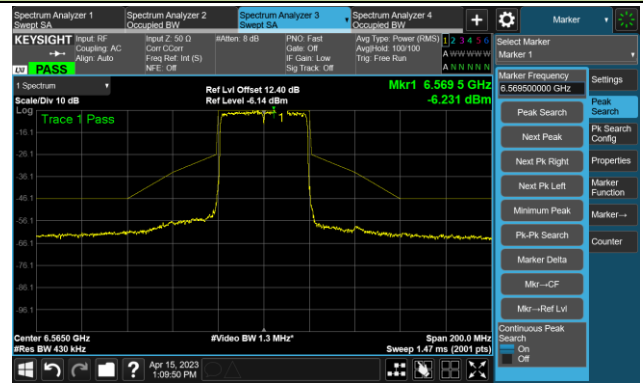

802.11ax-HE40 - Ant 0 (Nss = 2)

Channel 123 (6565MHz)

The Reference Level

The Mask Data

Channel 147 (6685MHz)

The Reference Level

The Mask Data

Channel 179 (6845MHz)

The Reference Level

The Mask Data

802.11ax-HE40 - Ant 0 (Nss = 2)

Channel 187 (6885MHz)

The Reference Level

The Mask Data

Channel 195 (6925MHz)

The Reference Level

The Mask Data

Channel 211 (7005MHz)

The Reference Level

The Mask Data

802.11ax-HE40 - Ant 0 (Nss = 2)

Channel 227 (7085MHz)

The Reference Level

The Mask Data