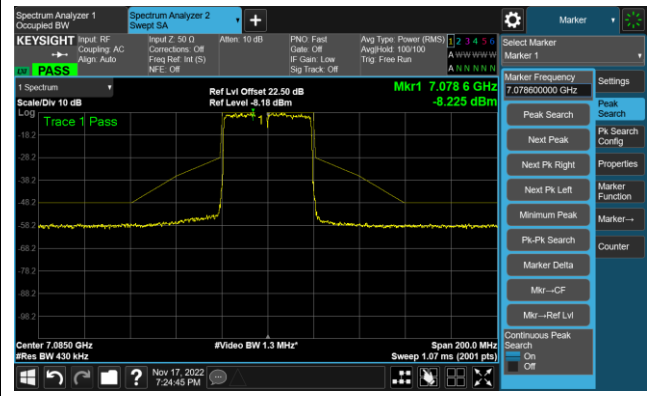

802.11ax-HE40 - Ant 1 (Nss = 1)

Channel 195 (6925MHz)

The Reference Level

The Mask Data

Channel 187 (6885MHz)

The Reference Level

The Mask Data

Channel 211 (7005MHz)

The Reference Level

The Mask Data

802.11ax-HE40 - Ant 1 (Nss = 1)

Channel 227 (7085MHz)

The Reference Level

The Mask Data

802.11ax-HE80 - Ant 1 (Nss = 1)

Channel 7 (5985MHz)

The Reference Level

The Mask Data

Channel 55 (6225MHz)

The Reference Level

The Mask Data

Channel 87 (6385MHz)

The Reference Level

The Mask Data