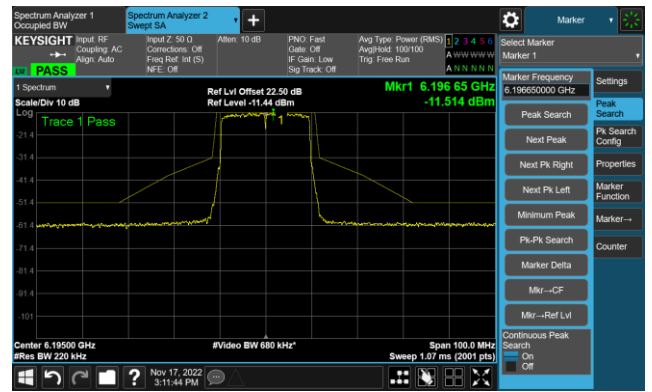

The Reference Level

The Mask Data

802.11ax-HE160 - Ant 0 (Nss = 1)

Channel 207 (6985MHz)

The Reference Level

The Mask Data

802.11ax-HE20 - Ant 1 (Nss = 1)

Channel 1 (5955MHz)

The Reference Level

The Mask Data

Channel 49 (6195MHz)

The Reference Level

The Mask Data

Channel 93 (6415MHz)

The Reference Level

The Mask Data

802.11ax-HE20 - Ant 1 (Nss = 1)

Channel 97 (6435MHz)

The Reference Level

The Mask Data

Channel 105 (6475MHz)

The Reference Level

The Mask Data

Channel 113 (6515MHz)

The Reference Level

The Mask Data

802.11ax-HE20 - Ant 1 (Nss = 1)

Channel 117 (6535MHz)

The Reference Level

The Mask Data

Channel 153 (6715MHz)

The Reference Level