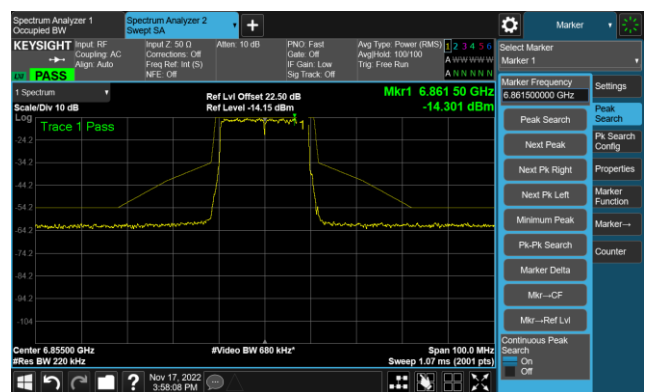

The Reference Level

The Mask Data

802.11ax-HE20 - Ant 1 (Nss = 1)

Channel 117 (6535MHz)

The Reference Level

The Mask Data

Channel 153 (6715MHz)

The Reference Level

The Mask Data

Channel 181 (6855MHz)

The Reference Level

The Mask Data

802.11ax-HE20 - Ant 1 (Nss = 1)

Channel 185 (6875MHz)

The Reference Level

The Mask Data

Channel 189 (6895MHz)

The Reference Level

The Mask Data

Channel 213 (7015MHz)

The Reference Level

The Mask Data

802.11ax-HE20 - Ant 1 (Nss = 1)

Channel 229 (7095MHz)