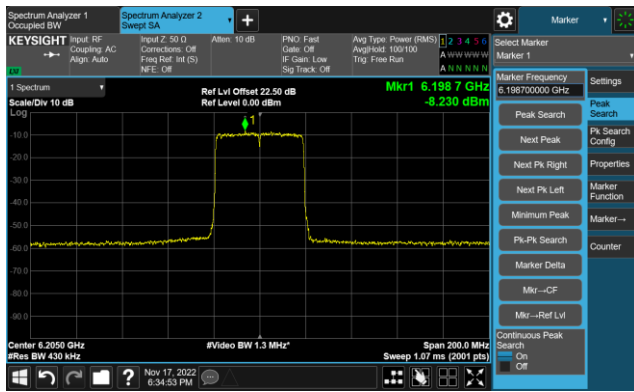

Channel 189 (6895MHz)

The Reference Level

The Mask Data

Channel 213 (7015MHz)

The Reference Level

The Mask Data

802.11ax-HE20 - Ant 1 (Nss = 1)

Channel 229 (7095MHz)

The Reference Level

The Mask Data

802.11ax-HE40 - Ant 1 (Nss = 1)

Channel 3 (5965MHz)

The Reference Level

The Mask Data

Channel 51 (6205MHz)

The Reference Level

The Mask Data

Channel 91 (6405MHz)

The Reference Level

The Mask Data

802.11ax-HE40 - Ant 1 (Nss = 1)

Channel 99 (6445MHz)

The Reference Level

The Mask Data