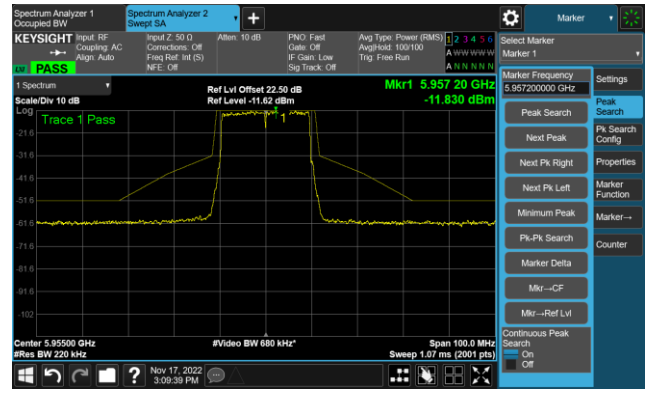

802.11ax-HE160 - Ant 0 (Nss = 1)

Channel 111 (6505MHz)

The Reference Level

The Mask Data

Channel 143 (6665MHz)

The Reference Level

The Mask Data

Channel 175 (6825MHz)

The Reference Level

The Mask Data

802.11ax-HE160 - Ant 0 (Nss = 1)

Channel 207 (6985MHz)

The Reference Level

The Mask Data

802.11ax-HE20 - Ant 1 (Nss = 1)

Channel 1 (5955MHz)

The Reference Level

The Mask Data

Channel 49 (6195MHz)

The Reference Level

The Mask Data

Channel 93 (6415MHz)

The Reference Level

The Mask Data