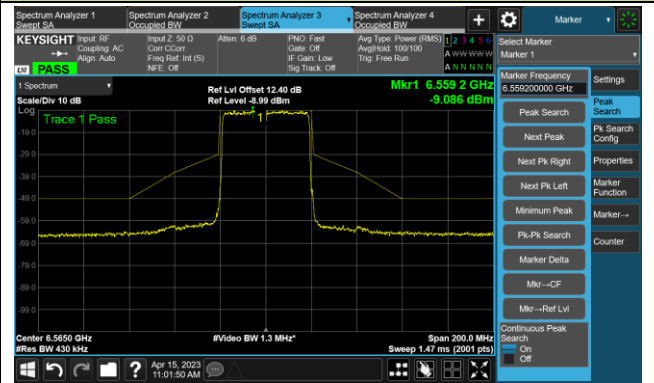

The Mask Data

Channel 91 (6405MHz)

The Reference Level

The Mask Data

802.11ax-HE40 - Ant 1 (Nss = 1)

Channel 99 (6445MHz)

The Reference Level

The Mask Data

Channel 107 (6485MHz)

The Reference Level

The Mask Data

Channel 115 (6525MHz)

The Reference Level

The Mask Data

802.11ax-HE40 - Ant 1 (Nss = 1)

Channel 123 (6565MHz)

The Reference Level

The Mask Data

Channel 147 (6685MHz)

The Reference Level

The Mask Data

Channel 179 (6845MHz)

The Reference Level

The Mask Data