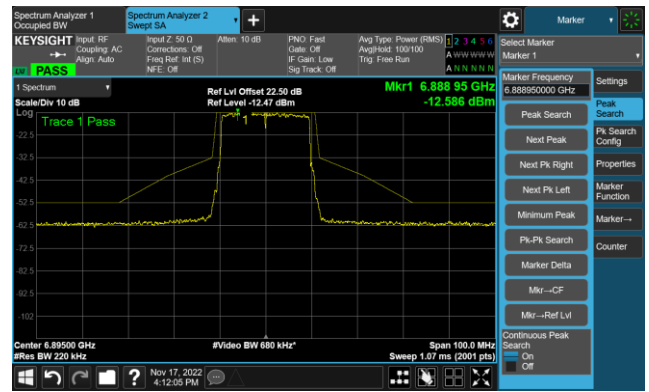

The Reference Level

The Mask Data

802.11ax-HE20 - Ant 1 (Nss = 1)

Channel 117 (6535MHz)

The Reference Level

The Mask Data

Channel 153 (6715MHz)

The Reference Level

The Mask Data

Channel 181 (6855MHz)

The Reference Level

The Mask Data

802.11ax-HE20 - Ant 1 (Nss = 1)

Channel 185 (6875MHz)

The Reference Level

The Mask Data

Channel 189 (6895MHz)

The Reference Level

The Mask Data

Channel 213 (7015MHz)

The Reference Level

The Mask Data

802.11ax-HE20 - Ant 1 (Nss = 1)

Channel 229 (7095MHz)