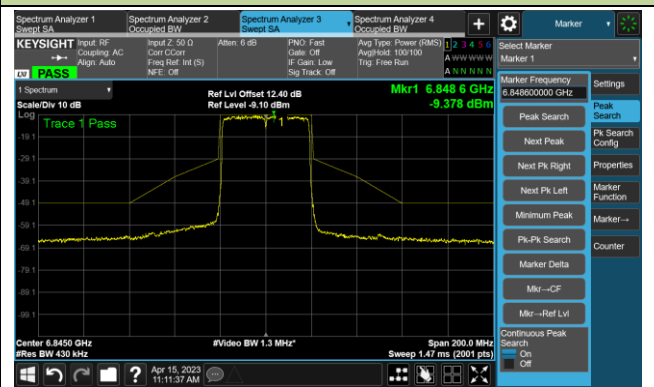

Channel 107 (6485MHz)

The Reference Level

The Mask Data

Channel 115 (6525MHz)

The Reference Level

The Mask Data

802.11ax-HE40 - Ant 1 (Nss = 1)

Channel 123 (6565MHz)

The Reference Level

The Mask Data

Channel 147 (6685MHz)

The Reference Level

The Mask Data

Channel 179 (6845MHz)

The Reference Level

The Mask Data

802.11ax-HE40 - Ant 1 (Nss = 1)

Channel 195 (6925MHz)

The Reference Level

The Mask Data

Channel 187 (6885MHz)

The Reference Level

The Mask Data

Channel 211 (7005MHz)

The Reference Level

The Mask Data

802.11ax-HE40 - Ant 1 (Nss = 1)

Channel 227 (7085MHz)

The Reference Level

The Mask Data

802.11ax-HE80 - Ant 1 (Nss = 1)

Channel 7 (5985MHz)