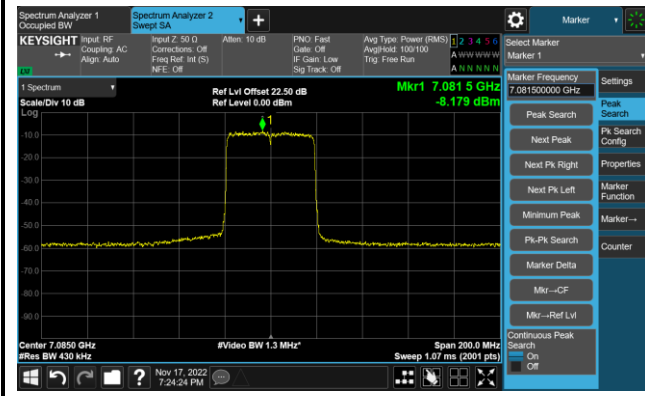

802.11ax-HE40 - Ant 1 (Nss = 1)

Channel 195 (6925MHz)

The Reference Level

The Mask Data

Channel 187 (6885MHz)

The Reference Level

The Mask Data

Channel 211 (7005MHz)

The Reference Level

The Mask Data

802.11ax-HE40 - Ant 1 (Nss = 1)

Channel 227 (7085MHz)

The Reference Level

The Mask Data

802.11ax-HE80 - Ant 1 (Nss = 1)

Channel 7 (5985MHz)

The Reference Level

The Mask Data

Channel 55 (6225MHz)

The Reference Level

The Mask Data

Channel 87 (6385MHz)

The Reference Level

The Mask Data