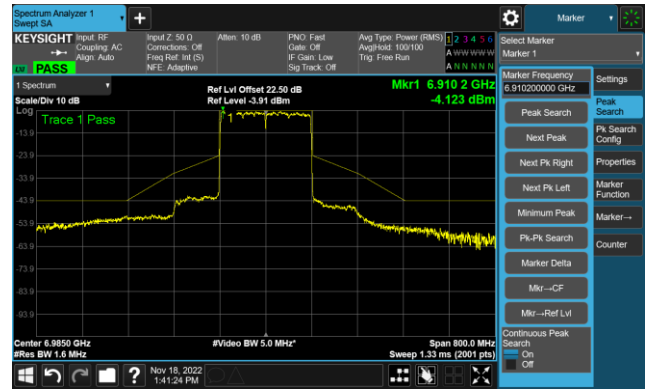

802.11ax-HE160 - Ant 0 (Nss = 1)

Channel 111 (6505MHz)

The Reference Level

The Mask Data

Channel 143 (6665MHz)

The Reference Level

The Mask Data

Channel 175 (6825MHz)

The Reference Level

The Mask Data

802.11ax-HE160 - Ant 0 (Nss = 1)

Channel 207 (6985MHz)

The Reference Level

The Mask Data

802.11ax-HE20 - Ant 1 (Nss = 1)

Channel 1 (5955MHz)

The Reference Level

The Mask Data

Channel 49 (6195MHz)

The Reference Level

The Mask Data

Channel 93 (6415MHz)

The Reference Level

The Mask Data

802.11ax-HE20 - Ant 1 (Nss = 1)

Channel 97 (6435MHz)

The Reference Level

The Mask Data

Channel 105 (6475MHz)

The Reference Level

The Mask Data

Channel 113 (6515MHz)