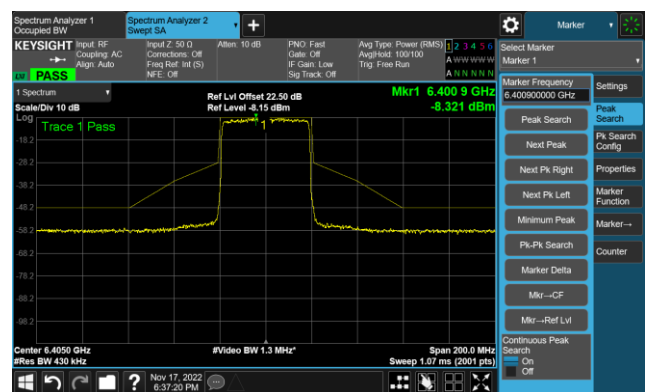

The Reference Level

The Mask Data

802.11ax-HE40 - Ant 1 (Nss = 1)

Channel 3 (5965MHz)

The Reference Level

The Mask Data

Channel 51 (6205MHz)

The Reference Level

The Mask Data

Channel 91 (6405MHz)

The Reference Level

The Mask Data

802.11ax-HE40 - Ant 1 (Nss = 1)

Channel 99 (6445MHz)

The Reference Level

The Mask Data

Channel 107 (6485MHz)

The Reference Level

The Mask Data

Channel 115 (6525MHz)

The Reference Level

The Mask Data

802.11ax-HE40 - Ant 1 (Nss = 1)

Channel 123 (6565MHz)

The Reference Level

The Mask Data

Channel 147 (6685MHz)

The Reference Level

The Mask Data

Channel 179 (6845MHz)

The Reference Level

The Mask Data