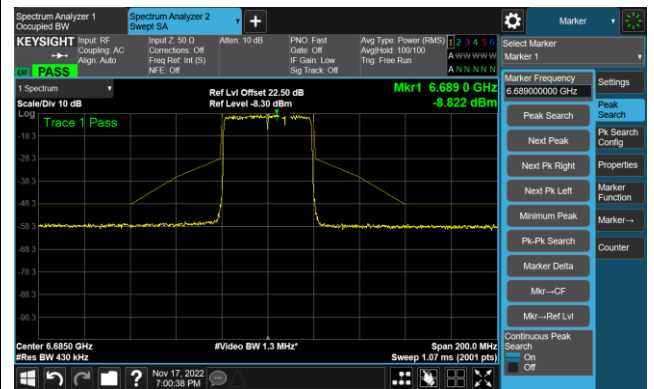

Channel 107 (6485MHz)

The Reference Level

The Mask Data

Channel 115 (6525MHz)

The Reference Level

The Mask Data

802.11ax-HE40 - Ant 1 (Nss = 1)

Channel 123 (6565MHz)

The Reference Level

The Mask Data

Channel 147 (6685MHz)

The Reference Level

The Mask Data

Channel 179 (6845MHz)

The Reference Level

The Mask Data

802.11ax-HE40 - Ant 1 (Nss = 1)

Channel 195 (6925MHz)

The Reference Level

The Mask Data

Channel 187 (6885MHz)

The Reference Level

The Mask Data

Channel 211 (7005MHz)