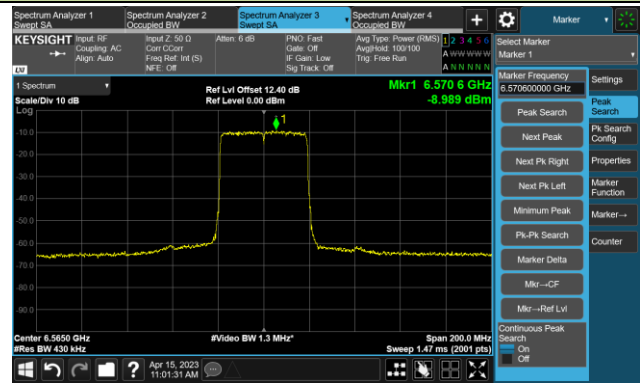

Channel 107 (6485MHz)

The Reference Level

The Mask Data

Channel 115 (6525MHz)

The Reference Level

The Mask Data

802.11ax-HE40 - Ant 1 (Nss = 1)

Channel 123 (6565MHz)

The Reference Level

The Mask Data

Channel 147 (6685MHz)

The Reference Level

The Mask Data

Channel 179 (6845MHz)

The Reference Level

The Mask Data