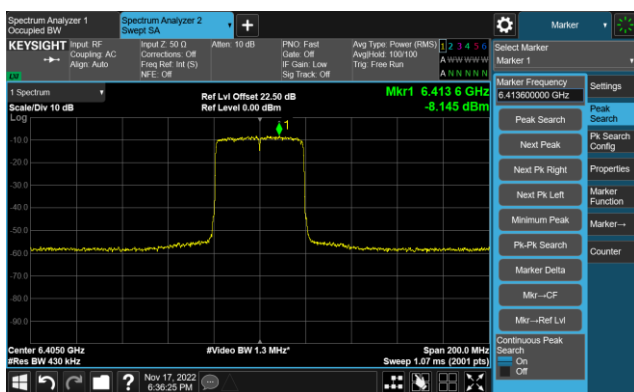

Channel 189 (6895MHz)

The Reference Level

The Mask Data

Channel 213 (7015MHz)

The Reference Level

The Mask Data

802.11ax-HE20 - Ant 1 (Nss = 1)

Channel 229 (7095MHz)

The Reference Level

The Mask Data

802.11ax-HE40 - Ant 1 (Nss = 1)

Channel 3 (5965MHz)

The Reference Level

The Mask Data

Channel 51 (6205MHz)

The Reference Level

The Mask Data

Channel 91 (6405MHz)

The Reference Level

The Mask Data

802.11ax-HE40 - Ant 1 (Nss = 1)

Channel 99 (6445MHz)

The Reference Level

The Mask Data