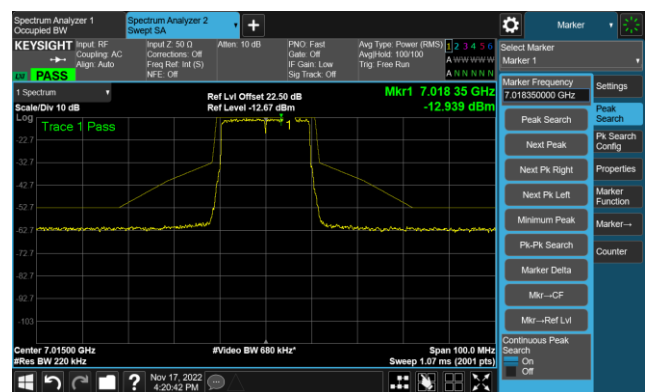

The Mask Data

Channel 181 (6855MHz)

The Reference Level

The Mask Data

802.11ax-HE20 - Ant 1 (Nss = 1)

Channel 185 (6875MHz)

The Reference Level

The Mask Data

Channel 189 (6895MHz)

The Reference Level

The Mask Data

Channel 213 (7015MHz)

The Reference Level

The Mask Data

802.11ax-HE20 - Ant 1 (Nss = 1)

Channel 229 (7095MHz)

The Reference Level

The Mask Data

802.11ax-HE40 - Ant 1 (Nss = 1)

Channel 3 (5965MHz)

The Reference Level

The Mask Data

Channel 51 (6205MHz)

The Reference Level