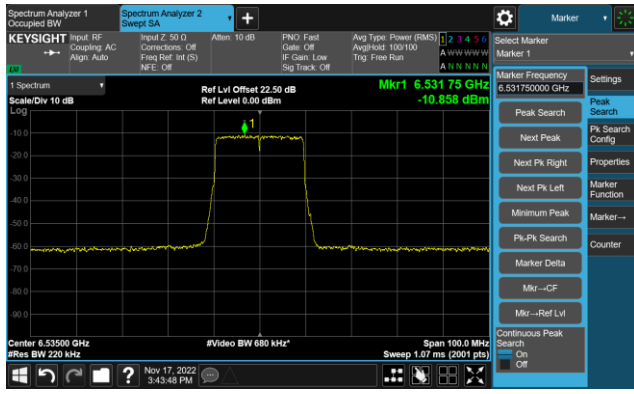

The Reference Level

The Mask Data

802.11ax-HE20 - Ant 1 (Nss = 1)

Channel 117 (6535MHz)

The Reference Level

The Mask Data

Channel 153 (6715MHz)

The Reference Level

The Mask Data

Channel 181 (6855MHz)

The Reference Level

The Mask Data

802.11ax-HE20 - Ant 1 (Nss = 1)

Channel 185 (6875MHz)

The Reference Level

The Mask Data

Channel 189 (6895MHz)

The Reference Level

The Mask Data

Channel 213 (7015MHz)

The Reference Level

The Mask Data

802.11ax-HE20 - Ant 1 (Nss = 1)

Channel 229 (7095MHz)