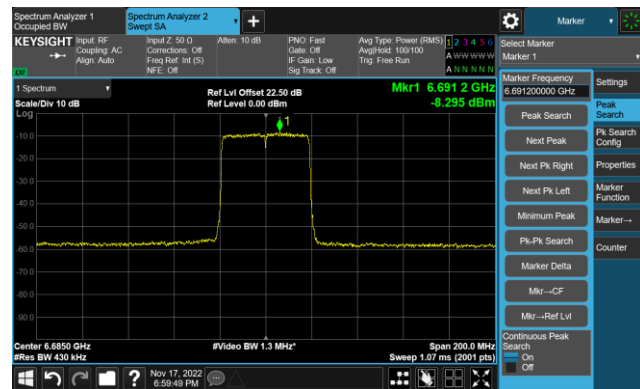

The Reference Level

The Mask Data

Channel 147 (6685MHz)

The Reference Level

The Mask Data

Channel 179 (6845MHz)

The Reference Level

The Mask Data

802.11ax-HE40 - Ant 1 (Nss = 1)

Channel 195 (6925MHz)

The Reference Level

The Mask Data

Channel 187 (6885MHz)

The Reference Level

The Mask Data

Channel 211 (7005MHz)