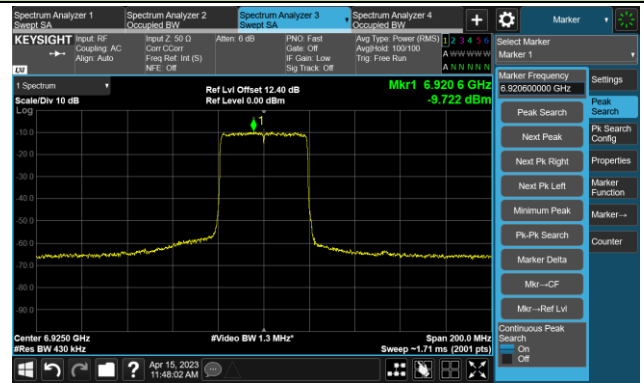

The Reference Level

The Mask Data

Channel 147 (6685MHz)

The Reference Level

The Mask Data

Channel 179 (6845MHz)

The Reference Level

The Mask Data

802.11ax-HE40 - Ant 1 (Nss = 1)

Channel 195 (6925MHz)

The Reference Level

The Mask Data

Channel 187 (6885MHz)

The Reference Level

The Mask Data

Channel 211 (7005MHz)