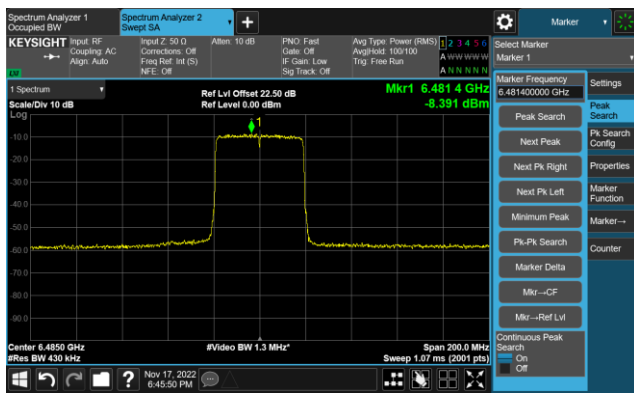

The Reference Level

The Mask Data

802.11ax-HE40 - Ant 1 (Nss = 1)

Channel 3 (5965MHz)

The Reference Level

The Mask Data

Channel 51 (6205MHz)

The Reference Level

The Mask Data

Channel 91 (6405MHz)

The Reference Level

The Mask Data

802.11ax-HE40 - Ant 1 (Nss = 1)

Channel 99 (6445MHz)

The Reference Level

The Mask Data

Channel 107 (6485MHz)

The Reference Level

The Mask Data

Channel 115 (6525MHz)

The Reference Level

The Mask Data

802.11ax-HE40 - Ant 1 (Nss = 1)

Channel 123 (6565MHz)

The Reference Level

The Mask Data

Channel 147 (6685MHz)

The Reference Level

The Mask Data

Channel 179 (6845MHz)

The Reference Level

The Mask Data