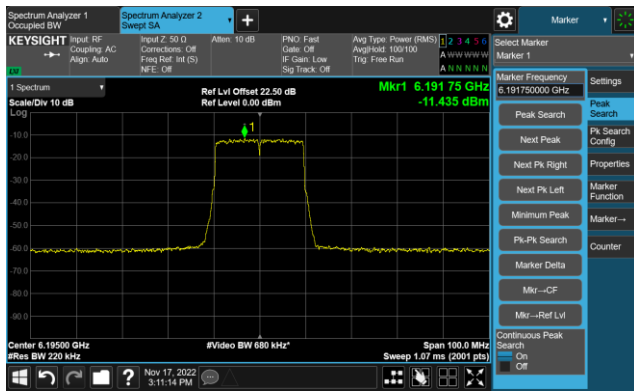

The Reference Level

The Mask Data

802.11ax-HE160 - Ant 0 (Nss = 1)

Channel 207 (6985MHz)

The Reference Level

The Mask Data

802.11ax-HE20 - Ant 1 (Nss = 1)

Channel 1 (5955MHz)

The Reference Level

The Mask Data

Channel 49 (6195MHz)

The Reference Level

The Mask Data

Channel 93 (6415MHz)

The Reference Level

The Mask Data

802.11ax-HE20 - Ant 1 (Nss = 1)

Channel 97 (6435MHz)

The Reference Level

The Mask Data

Channel 105 (6475MHz)

The Reference Level

The Mask Data

Channel 113 (6515MHz)

The Reference Level

The Mask Data

802.11ax-HE20 - Ant 1 (Nss = 1)

Channel 117 (6535MHz)

The Reference Level

The Mask Data

Channel 153 (6715MHz)

The Reference Level