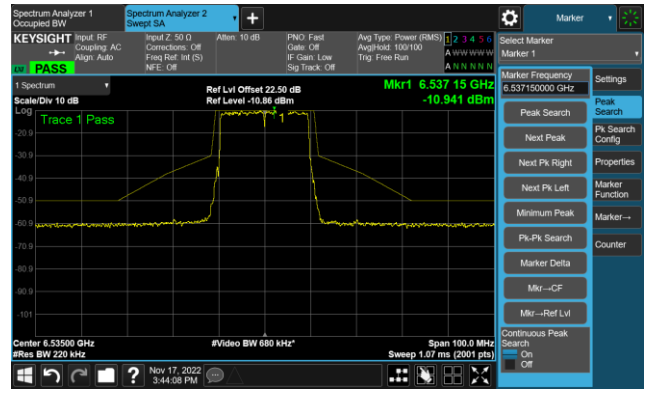

The Reference Level

The Mask Data

802.11ax-HE20 - Ant 1 (Nss = 1)

Channel 117 (6535MHz)

The Reference Level

The Mask Data

Channel 153 (6715MHz)

The Reference Level

The Mask Data

Channel 181 (6855MHz)

The Reference Level

The Mask Data

802.11ax-HE20 - Ant 1 (Nss = 1)

Channel 185 (6875MHz)

The Reference Level

The Mask Data

Channel 189 (6895MHz)

The Reference Level

The Mask Data

Channel 213 (7015MHz)

The Reference Level

The Mask Data

802.11ax-HE20 - Ant 1 (Nss = 1)

Channel 229 (7095MHz)