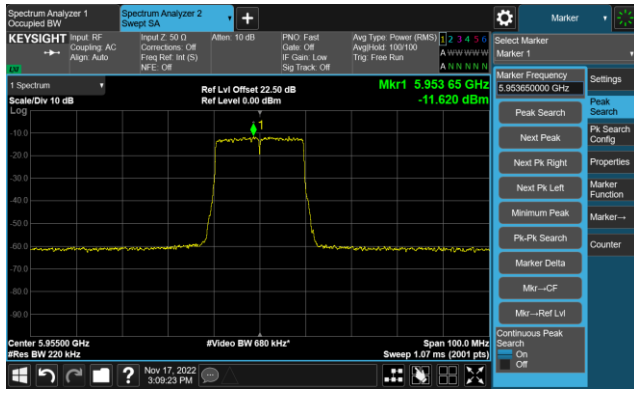

802.11ax-HE160 - Ant 0 (Nss = 1)

Channel 111 (6505MHz)

The Reference Level

The Mask Data

Channel 143 (6665MHz)

The Reference Level

The Mask Data

Channel 175 (6825MHz)

The Reference Level

The Mask Data

802.11ax-HE160 - Ant 0 (Nss = 1)

Channel 207 (6985MHz)

The Reference Level

The Mask Data

802.11ax-HE20 - Ant 1 (Nss = 1)

Channel 1 (5955MHz)

The Reference Level

The Mask Data

Channel 49 (6195MHz)

The Reference Level

The Mask Data

Channel 93 (6415MHz)

The Reference Level

The Mask Data

802.11ax-HE20 - Ant 1 (Nss = 1)

Channel 97 (6435MHz)

The Reference Level

The Mask Data

Channel 105 (6475MHz)

The Reference Level

The Mask Data

Channel 113 (6515MHz)