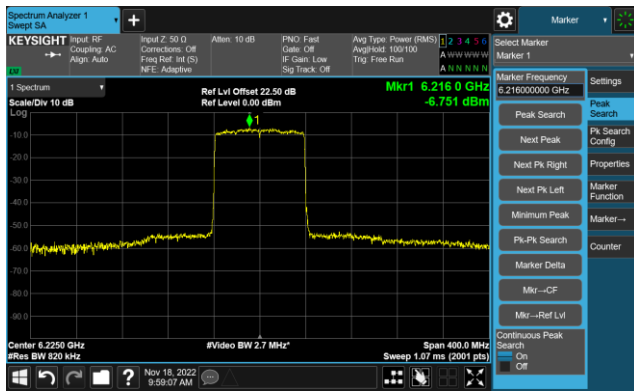

The Reference Level

The Mask Data

802.11ax-HE40 - Ant 1 (Nss = 1)

Channel 227 (7085MHz)

The Reference Level

The Mask Data

802.11ax-HE80 - Ant 1 (Nss = 1)

Channel 7 (5985MHz)

The Reference Level

The Mask Data

Channel 55 (6225MHz)

The Reference Level

The Mask Data

Channel 87 (6385MHz)

The Reference Level

The Mask Data