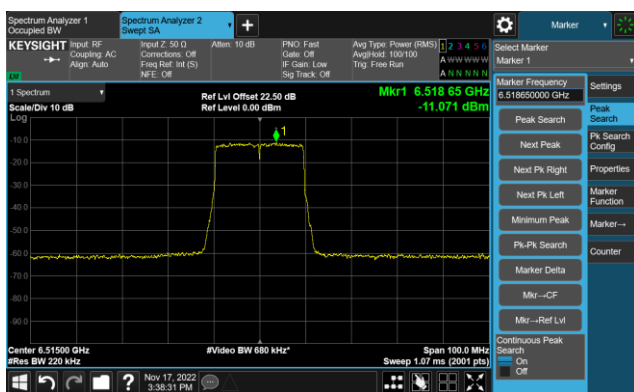

The Reference Level

The Mask Data

Channel 49 (6195MHz)

The Reference Level

The Mask Data

Channel 93 (6415MHz)

The Reference Level

The Mask Data

802.11ax-HE20 - Ant 1 (Nss = 1)

Channel 97 (6435MHz)

The Reference Level

The Mask Data

Channel 105 (6475MHz)

The Reference Level

The Mask Data

Channel 113 (6515MHz)

The Reference Level

The Mask Data

802.11ax-HE20 - Ant 1 (Nss = 1)

Channel 117 (6535MHz)

The Reference Level

The Mask Data

Channel 153 (6715MHz)

The Reference Level

The Mask Data

Channel 181 (6855MHz)

The Reference Level

The Mask Data

802.11ax-HE20 - Ant 1 (Nss = 1)

Channel 185 (6875MHz)

The Reference Level

The Mask Data