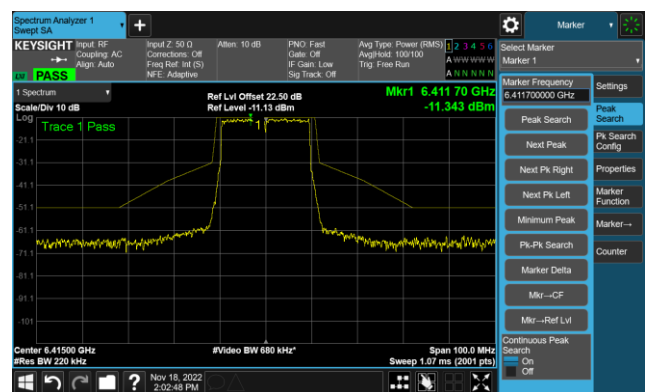

The Reference Level

The Mask Data

802.11ax-HE160 - Ant 0 (Nss = 1)

Channel 207 (6985MHz)

The Reference Level

The Mask Data

802.11ax-HE20 - Ant 1 (Nss = 1)

Channel 1 (5955MHz)

The Reference Level

The Mask Data

Channel 49 (6195MHz)

The Reference Level

The Mask Data

Channel 93 (6415MHz)

The Reference Level

The Mask Data

802.11ax-HE20 - Ant 1 (Nss = 1)

Channel 97 (6435MHz)

The Reference Level

The Mask Data

Channel 105 (6475MHz)

The Reference Level

The Mask Data

Channel 113 (6515MHz)