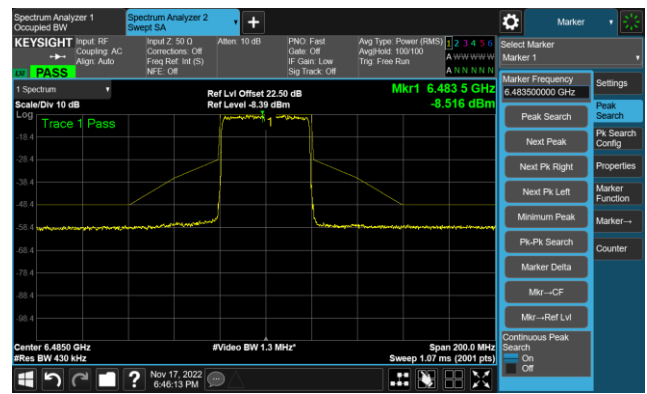

The Reference Level

The Mask Data

802.11ax-HE40 - Ant 1 (Nss = 1)

Channel 3 (5965MHz)

The Reference Level

The Mask Data

Channel 51 (6205MHz)

The Reference Level

The Mask Data

Channel 91 (6405MHz)

The Reference Level

The Mask Data

802.11ax-HE40 - Ant 1 (Nss = 1)

Channel 99 (6445MHz)

The Reference Level

The Mask Data

Channel 107 (6485MHz)

The Reference Level

The Mask Data

Channel 115 (6525MHz)

The Reference Level

The Mask Data

802.11ax-HE40 - Ant 1 (Nss = 1)

Channel 123 (6565MHz)

The Reference Level

The Mask Data

Channel 147 (6685MHz)

The Reference Level

The Mask Data

Channel 179 (6845MHz)

The Reference Level

The Mask Data