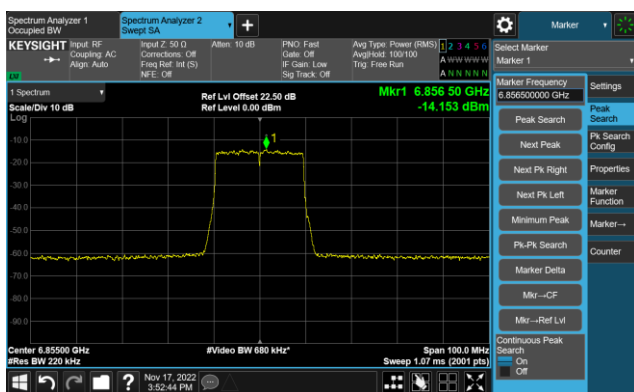

The Reference Level

The Mask Data

802.11ax-HE20 - Ant 1 (Nss = 1)

Channel 117 (6535MHz)

The Reference Level

The Mask Data

Channel 153 (6715MHz)

The Reference Level

The Mask Data

Channel 181 (6855MHz)

The Reference Level

The Mask Data

802.11ax-HE20 - Ant 1 (Nss = 1)

Channel 185 (6875MHz)

The Reference Level

The Mask Data

Channel 189 (6895MHz)

The Reference Level

The Mask Data

Channel 213 (7015MHz)

The Reference Level

The Mask Data

802.11ax-HE20 - Ant 1 (Nss = 1)

Channel 229 (7095MHz)