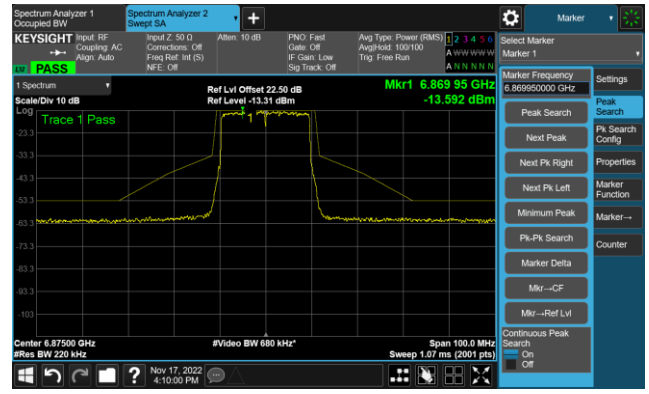

The Reference Level

The Mask Data

802.11ax-HE20 - Ant 1 (Nss = 1)

Channel 117 (6535MHz)

The Reference Level

The Mask Data

Channel 153 (6715MHz)

The Reference Level

The Mask Data

Channel 181 (6855MHz)

The Reference Level

The Mask Data

802.11ax-HE20 - Ant 1 (Nss = 1)

Channel 185 (6875MHz)

The Reference Level

The Mask Data

Channel 189 (6895MHz)

The Reference Level

The Mask Data

Channel 213 (7015MHz)

The Reference Level

The Mask Data

802.11ax-HE20 - Ant 1 (Nss = 1)

Channel 229 (7095MHz)