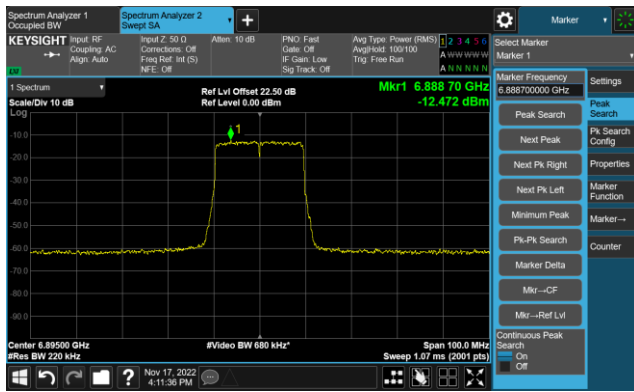

The Reference Level

The Mask Data

802.11ax-HE20 - Ant 1 (Nss = 1)

Channel 117 (6535MHz)

The Reference Level

The Mask Data

Channel 153 (6715MHz)

The Reference Level

The Mask Data

Channel 181 (6855MHz)

The Reference Level

The Mask Data

802.11ax-HE20 - Ant 1 (Nss = 1)

Channel 185 (6875MHz)

The Reference Level

The Mask Data

Channel 189 (6895MHz)

The Reference Level

The Mask Data

Channel 213 (7015MHz)

The Reference Level

The Mask Data

802.11ax-HE20 - Ant 1 (Nss = 1)

Channel 229 (7095MHz)