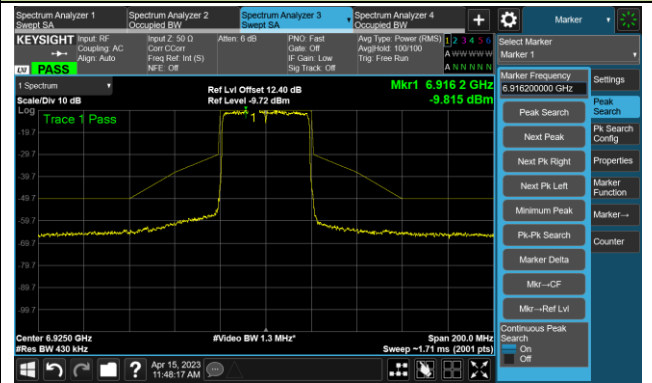

Channel 107 (6485MHz)

The Reference Level

The Mask Data

Channel 115 (6525MHz)

The Reference Level

The Mask Data

802.11ax-HE40 - Ant 1 (Nss = 1)

Channel 123 (6565MHz)

The Reference Level

The Mask Data

Channel 147 (6685MHz)

The Reference Level

The Mask Data

Channel 179 (6845MHz)

The Reference Level

The Mask Data

802.11ax-HE40 - Ant 1 (Nss = 1)

Channel 195 (6925MHz)

The Reference Level

The Mask Data

Channel 187 (6885MHz)

The Reference Level

The Mask Data

Channel 211 (7005MHz)