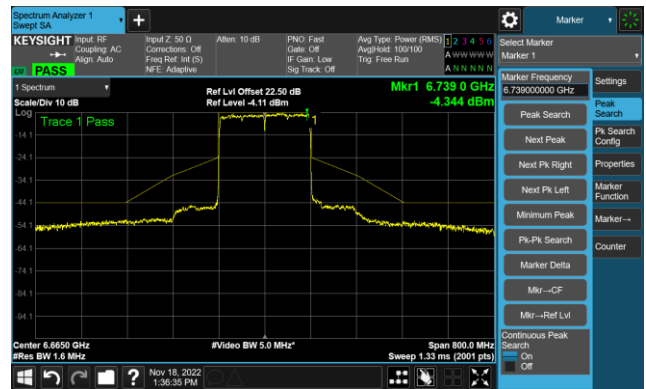

802.11ax-HE160 - Ant 0 (Nss = 1)

Channel 111 (6505MHz)

The Reference Level

The Mask Data

Channel 143 (6665MHz)

The Reference Level

The Mask Data

Channel 175 (6825MHz)

The Reference Level

The Mask Data

802.11ax-HE160 - Ant 0 (Nss = 1)

Channel 207 (6985MHz)

The Reference Level

The Mask Data

802.11ax-HE20 - Ant 1 (Nss = 1)

Channel 1 (5955MHz)

The Reference Level

The Mask Data

Channel 49 (6195MHz)

The Reference Level

The Mask Data

Channel 93 (6415MHz)

The Reference Level

The Mask Data