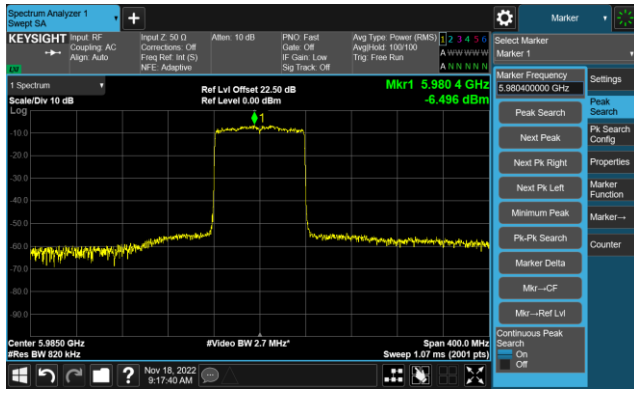

802.11ax-HE40 - Ant 1 (Nss = 1)

Channel 195 (6925MHz)

The Reference Level

The Mask Data

Channel 187 (6885MHz)

The Reference Level

The Mask Data

Channel 211 (7005MHz)

The Reference Level

The Mask Data

802.11ax-HE40 - Ant 1 (Nss = 1)

Channel 227 (7085MHz)

The Reference Level

The Mask Data

802.11ax-HE80 - Ant 1 (Nss = 1)

Channel 7 (5985MHz)

The Reference Level

The Mask Data

Channel 55 (6225MHz)

The Reference Level

The Mask Data

Channel 87 (6385MHz)

The Reference Level

The Mask Data