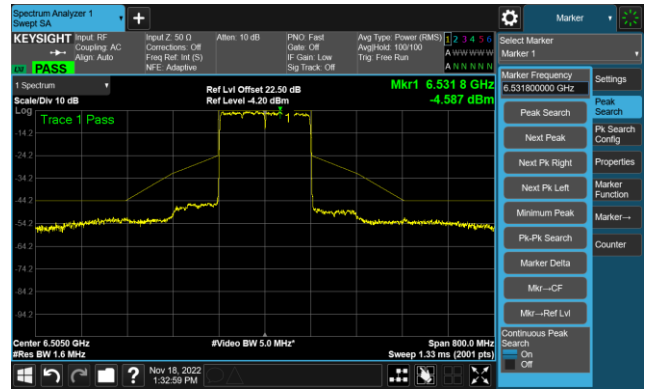

802.11ax-HE160 - Ant 0 (Nss = 1)

Channel 111 (6505MHz)

The Reference Level

The Mask Data

Channel 143 (6665MHz)

The Reference Level

The Mask Data

Channel 175 (6825MHz)

The Reference Level

The Mask Data

802.11ax-HE160 - Ant 0 (Nss = 1)

Channel 207 (6985MHz)

The Reference Level

The Mask Data

802.11ax-HE20 - Ant 1 (Nss = 1)

Channel 1 (5955MHz)

The Reference Level

The Mask Data

Channel 49 (6195MHz)

The Reference Level

The Mask Data

Channel 93 (6415MHz)

The Reference Level

The Mask Data