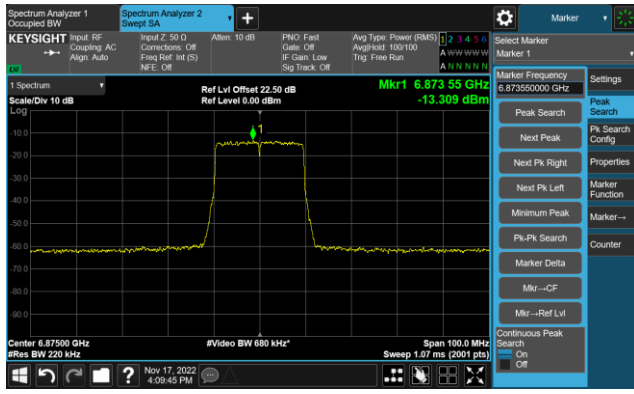

The Reference Level

The Mask Data

802.11ax-HE20 - Ant 1 (Nss = 1)

Channel 117 (6535MHz)

The Reference Level

The Mask Data

Channel 153 (6715MHz)

The Reference Level

The Mask Data

Channel 181 (6855MHz)

The Reference Level

The Mask Data

802.11ax-HE20 - Ant 1 (Nss = 1)

Channel 185 (6875MHz)

The Reference Level

The Mask Data

Channel 189 (6895MHz)

The Reference Level

The Mask Data

Channel 213 (7015MHz)

The Reference Level

The Mask Data

802.11ax-HE20 - Ant 1 (Nss = 1)

Channel 229 (7095MHz)