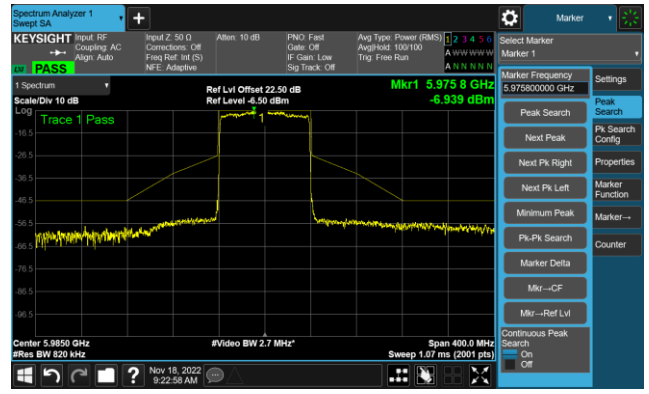

802.11ax-HE40 - Ant 1 (Nss = 1)

Channel 195 (6925MHz)

The Reference Level

The Mask Data

Channel 187 (6885MHz)

The Reference Level

The Mask Data

Channel 211 (7005MHz)

The Reference Level

The Mask Data

802.11ax-HE40 - Ant 1 (Nss = 1)

Channel 227 (7085MHz)

The Reference Level

The Mask Data

802.11ax-HE80 - Ant 1 (Nss = 1)

Channel 7 (5985MHz)

The Reference Level

The Mask Data

Channel 55 (6225MHz)

The Reference Level

The Mask Data

Channel 87 (6385MHz)

The Reference Level

The Mask Data