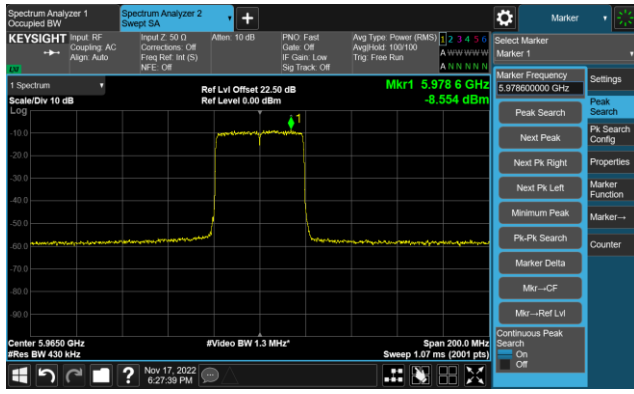

Channel 189 (6895MHz)

The Reference Level

The Mask Data

Channel 213 (7015MHz)

The Reference Level

The Mask Data

802.11ax-HE20 - Ant 1 (Nss = 1)

Channel 229 (7095MHz)

The Reference Level

The Mask Data

802.11ax-HE40 - Ant 1 (Nss = 1)

Channel 3 (5965MHz)

The Reference Level

The Mask Data

Channel 51 (6205MHz)

The Reference Level

The Mask Data

Channel 91 (6405MHz)

The Reference Level

The Mask Data

802.11ax-HE40 - Ant 1 (Nss = 1)

Channel 99 (6445MHz)

The Reference Level

The Mask Data