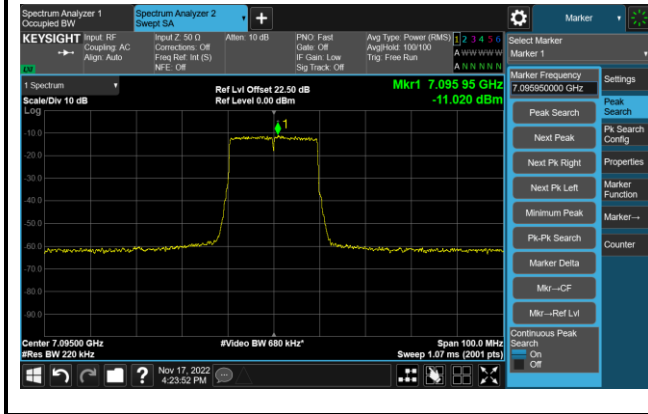

The Mask Data

Channel 181 (6855MHz)

The Reference Level

The Mask Data

802.11ax-HE20 - Ant 1 (Nss = 1)

Channel 185 (6875MHz)

The Reference Level

The Mask Data

Channel 189 (6895MHz)

The Reference Level

The Mask Data

Channel 213 (7015MHz)

The Reference Level

The Mask Data

802.11ax-HE20 - Ant 1 (Nss = 1)

Channel 229 (7095MHz)

The Reference Level

The Mask Data

802.11ax-HE40 - Ant 1 (Nss = 1)

Channel 3 (5965MHz)

The Reference Level

The Mask Data

Channel 51 (6205MHz)

The Reference Level