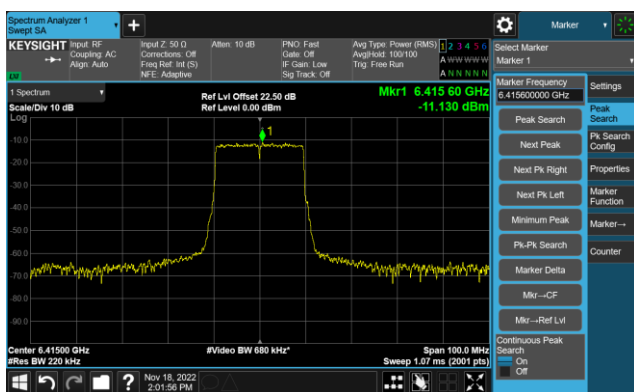

The Reference Level

The Mask Data

802.11ax-HE160 - Ant 0 (Nss = 1)

Channel 207 (6985MHz)

The Reference Level

The Mask Data

802.11ax-HE20 - Ant 1 (Nss = 1)

Channel 1 (5955MHz)

The Reference Level

The Mask Data

Channel 49 (6195MHz)

The Reference Level

The Mask Data

Channel 93 (6415MHz)

The Reference Level

The Mask Data

802.11ax-HE20 - Ant 1 (Nss = 1)

Channel 97 (6435MHz)

The Reference Level

The Mask Data

Channel 105 (6475MHz)

The Reference Level

The Mask Data

Channel 113 (6515MHz)

The Reference Level

The Mask Data

802.11ax-HE20 - Ant 1 (Nss = 1)

Channel 117 (6535MHz)

The Reference Level

The Mask Data

Channel 153 (6715MHz)

The Reference Level