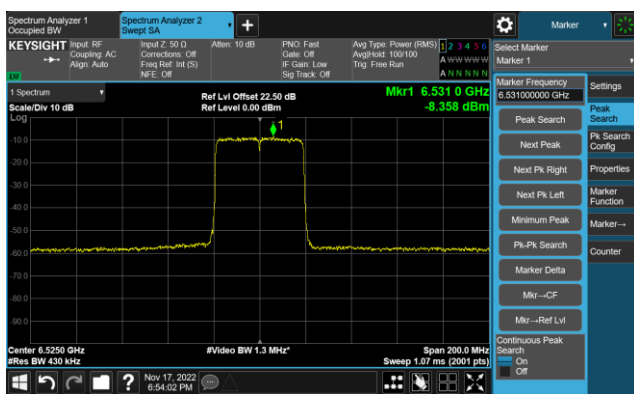

Channel 107 (6485MHz)

The Reference Level

The Mask Data

Channel 115 (6525MHz)

The Reference Level

The Mask Data

802.11ax-HE40 - Ant 1 (Nss = 1)

Channel 123 (6565MHz)

The Reference Level

The Mask Data

Channel 147 (6685MHz)

The Reference Level

The Mask Data

Channel 179 (6845MHz)

The Reference Level

The Mask Data