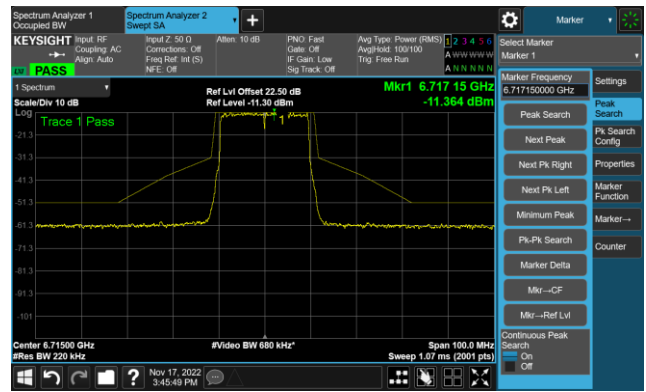

802.11ax-HE20 - Ant 1 (Nss = 1)

Channel 97 (6435MHz)

The Reference Level

The Mask Data

Channel 105 (6475MHz)

The Reference Level

The Mask Data

Channel 113 (6515MHz)

The Reference Level

The Mask Data

802.11ax-HE20 - Ant 1 (Nss = 1)

Channel 117 (6535MHz)

The Reference Level

The Mask Data

Channel 153 (6715MHz)

The Reference Level

The Mask Data

Channel 181 (6855MHz)

The Reference Level

The Mask Data

802.11ax-HE20 - Ant 1 (Nss = 1)

Channel 185 (6875MHz)

The Reference Level

The Mask Data

Channel 189 (6895MHz)

The Reference Level

The Mask Data

Channel 213 (7015MHz)

The Reference Level

The Mask Data

802.11ax-HE20 - Ant 1 (Nss = 1)

Channel 229 (7095MHz)