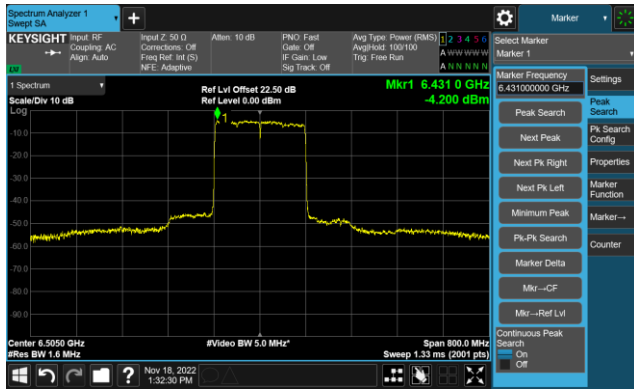

802.11ax-HE160 - Ant 0 (Nss = 1)

Channel 111 (6505MHz)

The Reference Level

The Mask Data

Channel 143 (6665MHz)

The Reference Level

The Mask Data

Channel 175 (6825MHz)

The Reference Level

The Mask Data

802.11ax-HE160 - Ant 0 (Nss = 1)

Channel 207 (6985MHz)

The Reference Level

The Mask Data

802.11ax-HE20 - Ant 1 (Nss = 1)

Channel 1 (5955MHz)

The Reference Level

The Mask Data

Channel 49 (6195MHz)

The Reference Level

The Mask Data

Channel 93 (6415MHz)

The Reference Level

The Mask Data