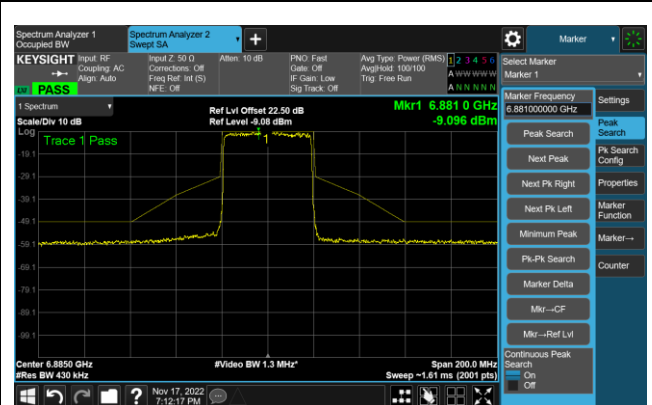

The Reference Level

The Mask Data

Channel 147 (6685MHz)

The Reference Level

The Mask Data

Channel 179 (6845MHz)

The Reference Level

The Mask Data

802.11ax-HE40 - Ant 1 (Nss = 1)

Channel 195 (6925MHz)

The Reference Level

The Mask Data

Channel 187 (6885MHz)

The Reference Level

The Mask Data

Channel 211 (7005MHz)

The Reference Level

The Mask Data

802.11ax-HE40 - Ant 1 (Nss = 1)

Channel 227 (7085MHz)

The Reference Level

The Mask Data

802.11ax-HE80 - Ant 1 (Nss = 1)

Channel 7 (5985MHz)

The Reference Level

The Mask Data

Channel 55 (6225MHz)

The Reference Level

The Mask Data

Channel 87 (6385MHz)

The Reference Level

The Mask Data