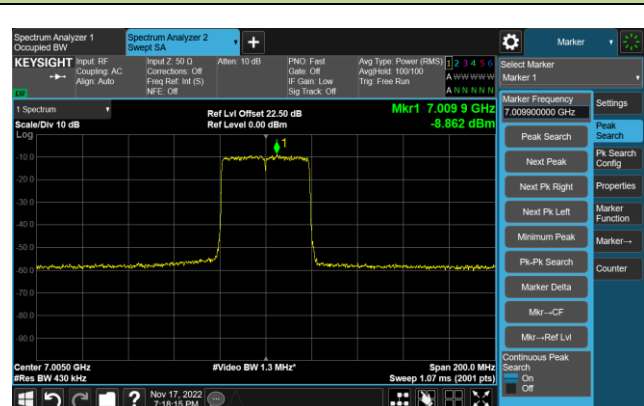

The Reference Level

The Mask Data

Channel 147 (6685MHz)

The Reference Level

The Mask Data

Channel 179 (6845MHz)

The Reference Level

The Mask Data

802.11ax-HE40 - Ant 1 (Nss = 1)

Channel 195 (6925MHz)

The Reference Level

The Mask Data

Channel 187 (6885MHz)

The Reference Level

The Mask Data

Channel 211 (7005MHz)

The Reference Level

The Mask Data

802.11ax-HE40 - Ant 1 (Nss = 1)

Channel 227 (7085MHz)

The Reference Level

The Mask Data

802.11ax-HE80 - Ant 1 (Nss = 1)

Channel 7 (5985MHz)

The Reference Level

The Mask Data

Channel 55 (6225MHz)

The Reference Level

The Mask Data

Channel 87 (6385MHz)

The Reference Level

The Mask Data