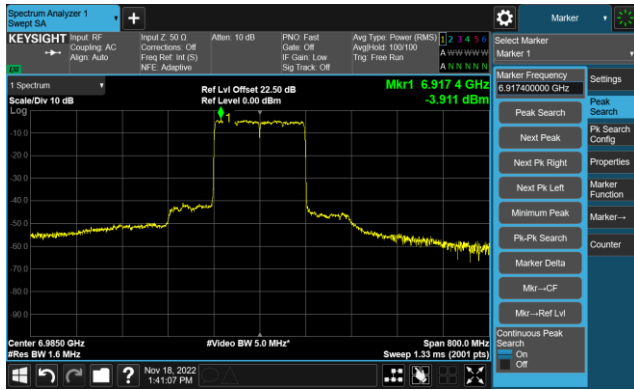

802.11ax-HE160 - Ant 0 (Nss = 1)

Channel 111 (6505MHz)

The Reference Level

The Mask Data

Channel 143 (6665MHz)

The Reference Level

The Mask Data

Channel 175 (6825MHz)

The Reference Level

The Mask Data

802.11ax-HE160 - Ant 0 (Nss = 1)

Channel 207 (6985MHz)

The Reference Level

The Mask Data

802.11ax-HE20 - Ant 1 (Nss = 1)

Channel 1 (5955MHz)

The Reference Level

The Mask Data

Channel 49 (6195MHz)

The Reference Level

The Mask Data

Channel 93 (6415MHz)

The Reference Level

The Mask Data