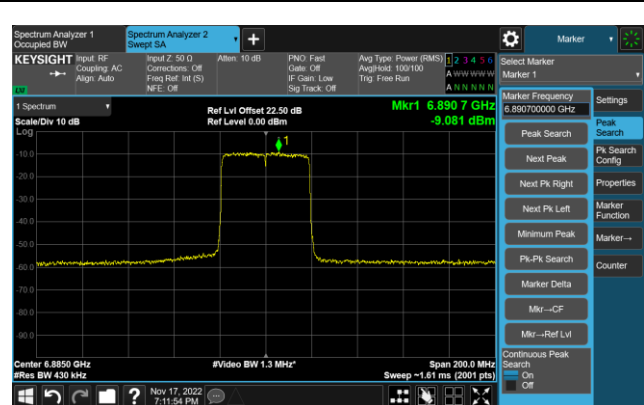

The Reference Level

The Mask Data

Channel 147 (6685MHz)

The Reference Level

The Mask Data

Channel 179 (6845MHz)

The Reference Level

The Mask Data

802.11ax-HE40 - Ant 1 (Nss = 1)

Channel 195 (6925MHz)

The Reference Level

The Mask Data

Channel 187 (6885MHz)

The Reference Level

The Mask Data

Channel 211 (7005MHz)

The Reference Level

The Mask Data

802.11ax-HE40 - Ant 1 (Nss = 1)

Channel 227 (7085MHz)

The Reference Level

The Mask Data

802.11ax-HE80 - Ant 1 (Nss = 1)

Channel 7 (5985MHz)

The Reference Level

The Mask Data

Channel 55 (6225MHz)

The Reference Level

The Mask Data

Channel 87 (6385MHz)

The Reference Level

The Mask Data