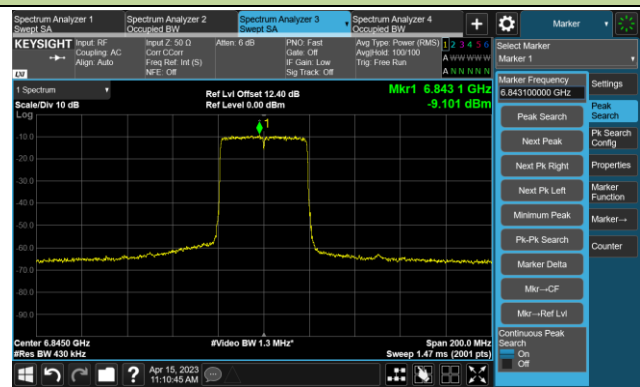

Channel 107 (6485MHz)

The Reference Level

The Mask Data

Channel 115 (6525MHz)

The Reference Level

The Mask Data

802.11ax-HE40 - Ant 1 (Nss = 1)

Channel 123 (6565MHz)

The Reference Level

The Mask Data

Channel 147 (6685MHz)

The Reference Level

The Mask Data

Channel 179 (6845MHz)

The Reference Level

The Mask Data

802.11ax-HE40 - Ant 1 (Nss = 1)

Channel 195 (6925MHz)

The Reference Level

The Mask Data

Channel 187 (6885MHz)

The Reference Level

The Mask Data

Channel 211 (7005MHz)