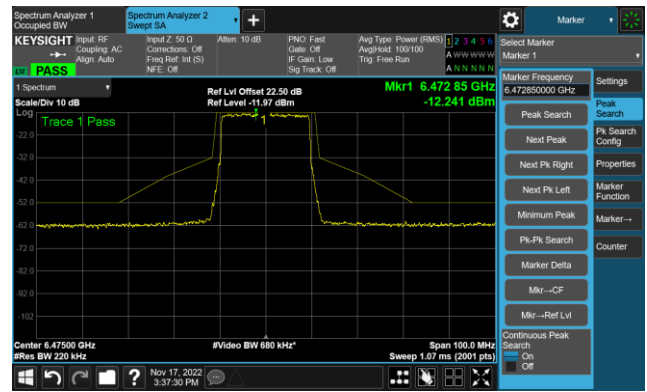

The Reference Level

The Mask Data

Channel 49 (6195MHz)

The Reference Level

The Mask Data

Channel 93 (6415MHz)

The Reference Level

The Mask Data

802.11ax-HE20 - Ant 1 (Nss = 1)

Channel 97 (6435MHz)

The Reference Level

The Mask Data

Channel 105 (6475MHz)

The Reference Level

The Mask Data

Channel 113 (6515MHz)

The Reference Level

The Mask Data

802.11ax-HE20 - Ant 1 (Nss = 1)

Channel 117 (6535MHz)

The Reference Level

The Mask Data

Channel 153 (6715MHz)

The Reference Level

The Mask Data

Channel 181 (6855MHz)

The Reference Level

The Mask Data

802.11ax-HE20 - Ant 1 (Nss = 1)

Channel 185 (6875MHz)

The Reference Level

The Mask Data