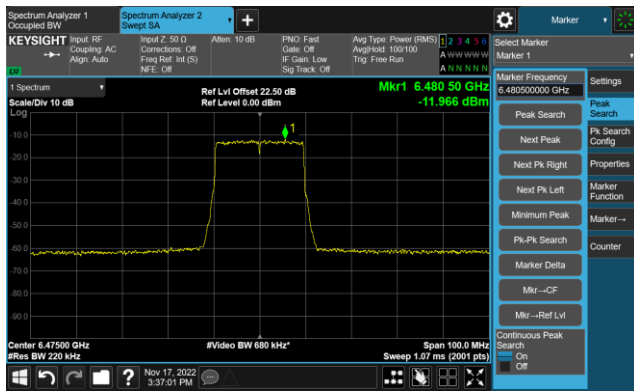

The Reference Level

The Mask Data

Channel 49 (6195MHz)

The Reference Level

The Mask Data

Channel 93 (6415MHz)

The Reference Level

The Mask Data

802.11ax-HE20 - Ant 1 (Nss = 1)

Channel 97 (6435MHz)

The Reference Level

The Mask Data

Channel 105 (6475MHz)

The Reference Level

The Mask Data

Channel 113 (6515MHz)

The Reference Level

The Mask Data

802.11ax-HE20 - Ant 1 (Nss = 1)

Channel 117 (6535MHz)

The Reference Level

The Mask Data

Channel 153 (6715MHz)

The Reference Level

The Mask Data

Channel 181 (6855MHz)

The Reference Level

The Mask Data

802.11ax-HE20 - Ant 1 (Nss = 1)

Channel 185 (6875MHz)

The Reference Level

The Mask Data