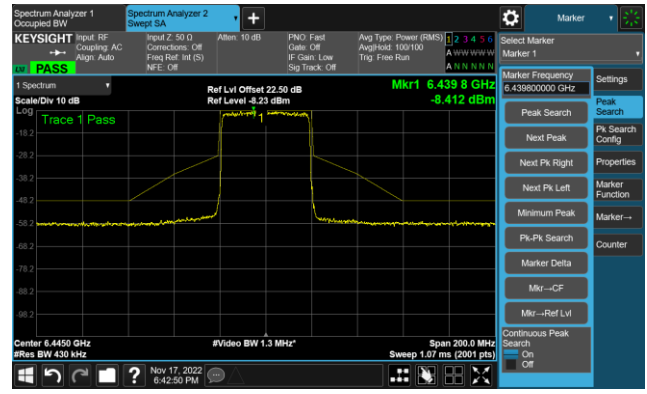

The Reference Level

The Mask Data

802.11ax-HE40 - Ant 1 (Nss = 1)

Channel 3 (5965MHz)

The Reference Level

The Mask Data

Channel 51 (6205MHz)

The Reference Level

The Mask Data

Channel 91 (6405MHz)

The Reference Level

The Mask Data

802.11ax-HE40 - Ant 1 (Nss = 1)

Channel 99 (6445MHz)

The Reference Level

The Mask Data

Channel 107 (6485MHz)

The Reference Level

The Mask Data

Channel 115 (6525MHz)

The Reference Level

The Mask Data

802.11ax-HE40 - Ant 1 (Nss = 1)

Channel 123 (6565MHz)

The Reference Level

The Mask Data

Channel 147 (6685MHz)

The Reference Level

The Mask Data

Channel 179 (6845MHz)

The Reference Level

The Mask Data