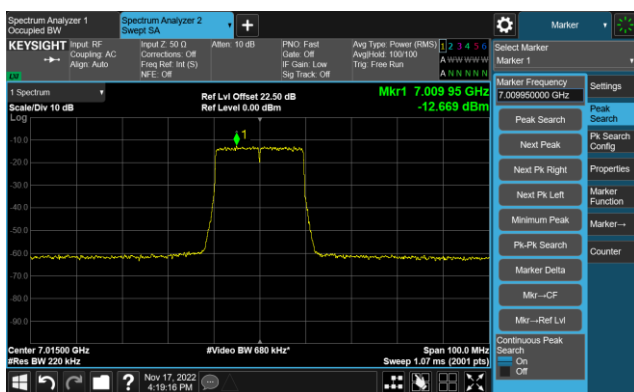

The Mask Data

Channel 181 (6855MHz)

The Reference Level

The Mask Data

802.11ax-HE20 - Ant 1 (Nss = 1)

Channel 185 (6875MHz)

The Reference Level

The Mask Data

Channel 189 (6895MHz)

The Reference Level

The Mask Data

Channel 213 (7015MHz)

The Reference Level

The Mask Data

802.11ax-HE20 - Ant 1 (Nss = 1)

Channel 229 (7095MHz)

The Reference Level

The Mask Data

802.11ax-HE40 - Ant 1 (Nss = 1)

Channel 3 (5965MHz)

The Reference Level

The Mask Data

Channel 51 (6205MHz)

The Reference Level