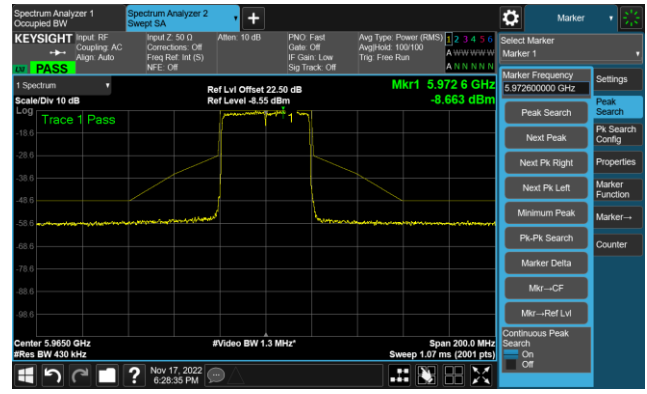

Channel 189 (6895MHz)

The Reference Level

The Mask Data

Channel 213 (7015MHz)

The Reference Level

The Mask Data

802.11ax-HE20 - Ant 1 (Nss = 1)

Channel 229 (7095MHz)

The Reference Level

The Mask Data

802.11ax-HE40 - Ant 1 (Nss = 1)

Channel 3 (5965MHz)

The Reference Level

The Mask Data

Channel 51 (6205MHz)

The Reference Level

The Mask Data

Channel 91 (6405MHz)

The Reference Level

The Mask Data

802.11ax-HE40 - Ant 1 (Nss = 1)

Channel 99 (6445MHz)

The Reference Level

The Mask Data