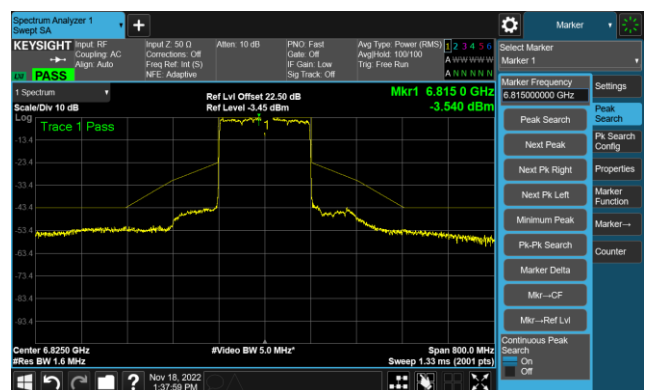

802.11ax-HE160 - Ant 0 (Nss = 1)

Channel 111 (6505MHz)

The Reference Level

The Mask Data

Channel 143 (6665MHz)

The Reference Level

The Mask Data

Channel 175 (6825MHz)

The Reference Level

The Mask Data

802.11ax-HE160 - Ant 0 (Nss = 1)

Channel 207 (6985MHz)

The Reference Level

The Mask Data

802.11ax-HE20 - Ant 1 (Nss = 1)

Channel 1 (5955MHz)

The Reference Level

The Mask Data

Channel 49 (6195MHz)

The Reference Level

The Mask Data

Channel 93 (6415MHz)

The Reference Level

The Mask Data