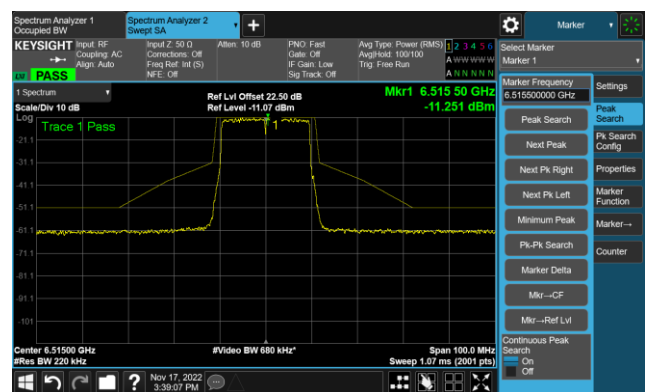

The Reference Level

The Mask Data

Channel 49 (6195MHz)

The Reference Level

The Mask Data

Channel 93 (6415MHz)

The Reference Level

The Mask Data

802.11ax-HE20 - Ant 1 (Nss = 1)

Channel 97 (6435MHz)

The Reference Level

The Mask Data

Channel 105 (6475MHz)

The Reference Level

The Mask Data

Channel 113 (6515MHz)

The Reference Level

The Mask Data

802.11ax-HE20 - Ant 1 (Nss = 1)

Channel 117 (6535MHz)

The Reference Level

The Mask Data

Channel 153 (6715MHz)

The Reference Level

The Mask Data

Channel 181 (6855MHz)

The Reference Level

The Mask Data

802.11ax-HE20 - Ant 1 (Nss = 1)

Channel 185 (6875MHz)

The Reference Level

The Mask Data