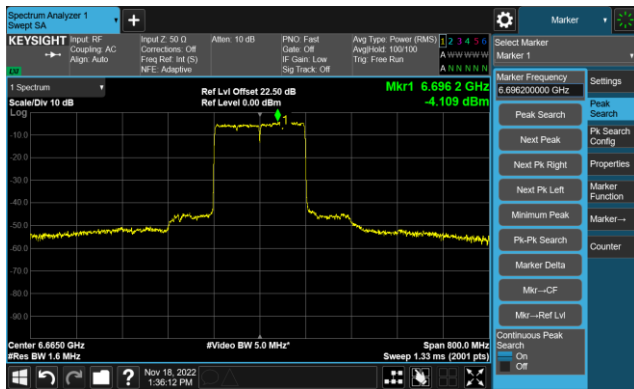

802.11ax-HE160 - Ant 0 (Nss = 1)

Channel 111 (6505MHz)

The Reference Level

The Mask Data

Channel 143 (6665MHz)

The Reference Level

The Mask Data

Channel 175 (6825MHz)

The Reference Level

The Mask Data

802.11ax-HE160 - Ant 0 (Nss = 1)

Channel 207 (6985MHz)

The Reference Level

The Mask Data

802.11ax-HE20 - Ant 1 (Nss = 1)

Channel 1 (5955MHz)

The Reference Level

The Mask Data

Channel 49 (6195MHz)

The Reference Level

The Mask Data

Channel 93 (6415MHz)

The Reference Level

The Mask Data