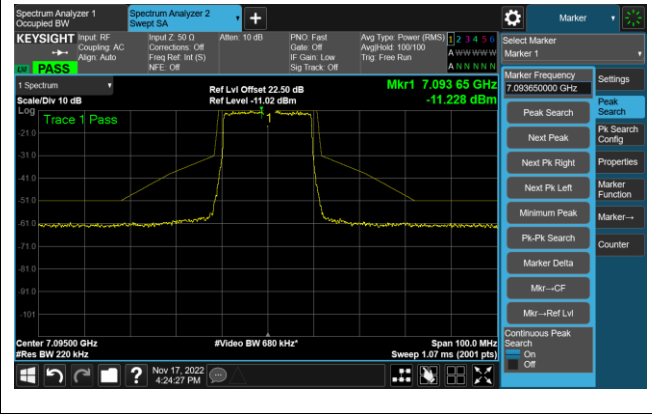

The Mask Data

Channel 181 (6855MHz)

The Reference Level

The Mask Data

802.11ax-HE20 - Ant 1 (Nss = 1)

Channel 185 (6875MHz)

The Reference Level

The Mask Data

Channel 189 (6895MHz)

The Reference Level

The Mask Data

Channel 213 (7015MHz)

The Reference Level

The Mask Data

802.11ax-HE20 - Ant 1 (Nss = 1)

Channel 229 (7095MHz)

The Reference Level

The Mask Data

802.11ax-HE40 - Ant 1 (Nss = 1)

Channel 3 (5965MHz)

The Reference Level

The Mask Data

Channel 51 (6205MHz)

The Reference Level