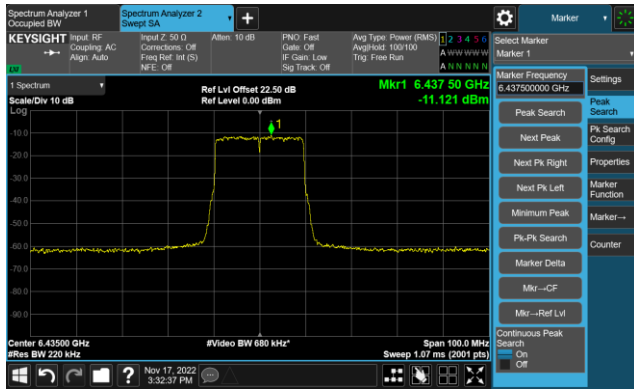

The Reference Level

The Mask Data

802.11ax-HE160 - Ant 0 (Nss = 1)

Channel 207 (6985MHz)

The Reference Level

The Mask Data

802.11ax-HE20 - Ant 1 (Nss = 1)

Channel 1 (5955MHz)

The Reference Level

The Mask Data

Channel 49 (6195MHz)

The Reference Level

The Mask Data

Channel 93 (6415MHz)

The Reference Level

The Mask Data

802.11ax-HE20 - Ant 1 (Nss = 1)

Channel 97 (6435MHz)

The Reference Level

The Mask Data

Channel 105 (6475MHz)

The Reference Level

The Mask Data

Channel 113 (6515MHz)

The Reference Level

The Mask Data

802.11ax-HE20 - Ant 1 (Nss = 1)

Channel 117 (6535MHz)

The Reference Level

The Mask Data

Channel 153 (6715MHz)

The Reference Level