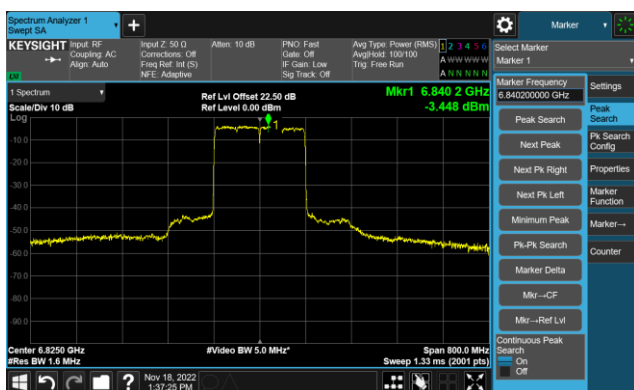

802.11ax-HE160 - Ant 0 (Nss = 1)

Channel 111 (6505MHz)

The Reference Level

The Mask Data

Channel 143 (6665MHz)

The Reference Level

The Mask Data

Channel 175 (6825MHz)

The Reference Level

The Mask Data

802.11ax-HE160 - Ant 0 (Nss = 1)

Channel 207 (6985MHz)

The Reference Level

The Mask Data

802.11ax-HE20 - Ant 1 (Nss = 1)

Channel 1 (5955MHz)

The Reference Level

The Mask Data

Channel 49 (6195MHz)

The Reference Level

The Mask Data

Channel 93 (6415MHz)

The Reference Level

The Mask Data