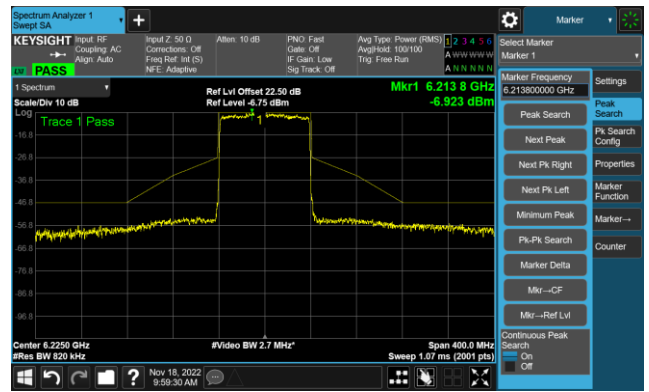

The Reference Level

The Mask Data

802.11ax-HE40 - Ant 1 (Nss = 1)

Channel 227 (7085MHz)

The Reference Level

The Mask Data

802.11ax-HE80 - Ant 1 (Nss = 1)

Channel 7 (5985MHz)

The Reference Level

The Mask Data

Channel 55 (6225MHz)

The Reference Level

The Mask Data

Channel 87 (6385MHz)

The Reference Level

The Mask Data