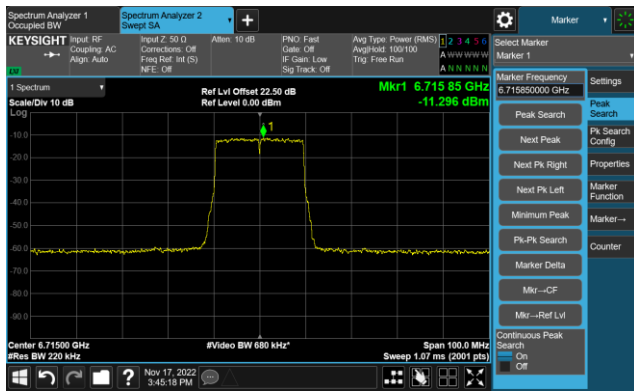

The Reference Level

The Mask Data

802.11ax-HE20 - Ant 1 (Nss = 1)

Channel 117 (6535MHz)

The Reference Level

The Mask Data

Channel 153 (6715MHz)

The Reference Level

The Mask Data

Channel 181 (6855MHz)

The Reference Level

The Mask Data

802.11ax-HE20 - Ant 1 (Nss = 1)

Channel 185 (6875MHz)

The Reference Level

The Mask Data

Channel 189 (6895MHz)

The Reference Level

The Mask Data

Channel 213 (7015MHz)

The Reference Level

The Mask Data

802.11ax-HE20 - Ant 1 (Nss = 1)

Channel 229 (7095MHz)