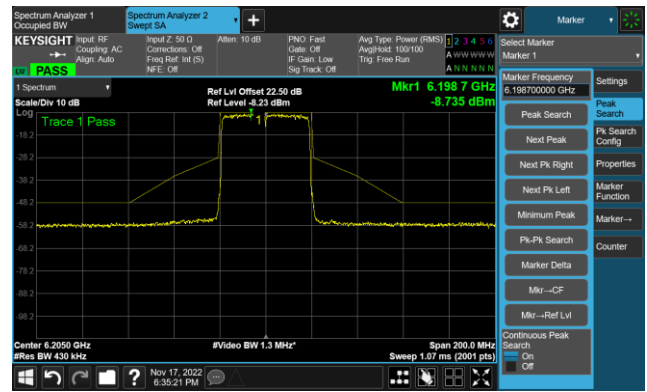

Channel 189 (6895MHz)

The Reference Level

The Mask Data

Channel 213 (7015MHz)

The Reference Level

The Mask Data

802.11ax-HE20 - Ant 1 (Nss = 1)

Channel 229 (7095MHz)

The Reference Level

The Mask Data

802.11ax-HE40 - Ant 1 (Nss = 1)

Channel 3 (5965MHz)

The Reference Level

The Mask Data

Channel 51 (6205MHz)

The Reference Level

The Mask Data

Channel 91 (6405MHz)

The Reference Level

The Mask Data

802.11ax-HE40 - Ant 1 (Nss = 1)

Channel 99 (6445MHz)

The Reference Level

The Mask Data