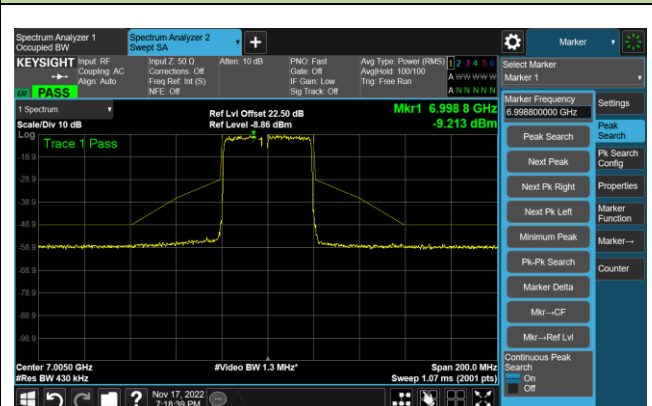

The Reference Level

The Mask Data

Channel 147 (6685MHz)

The Reference Level

The Mask Data

Channel 179 (6845MHz)

The Reference Level

The Mask Data

802.11ax-HE40 - Ant 1 (Nss = 1)

Channel 195 (6925MHz)

The Reference Level

The Mask Data

Channel 187 (6885MHz)

The Reference Level

The Mask Data

Channel 211 (7005MHz)

The Reference Level

The Mask Data

802.11ax-HE40 - Ant 1 (Nss = 1)

Channel 227 (7085MHz)

The Reference Level

The Mask Data

802.11ax-HE80 - Ant 1 (Nss = 1)

Channel 7 (5985MHz)

The Reference Level

The Mask Data

Channel 55 (6225MHz)

The Reference Level

The Mask Data

Channel 87 (6385MHz)

The Reference Level

The Mask Data