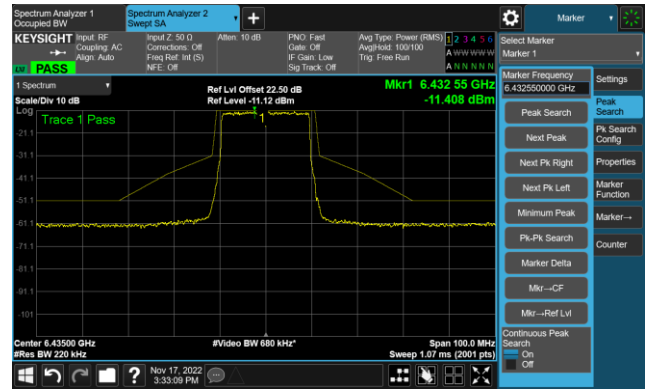

The Reference Level

The Mask Data

802.11ax-HE160 - Ant 0 (Nss = 1)

Channel 207 (6985MHz)

The Reference Level

The Mask Data

802.11ax-HE20 - Ant 1 (Nss = 1)

Channel 1 (5955MHz)

The Reference Level

The Mask Data

Channel 49 (6195MHz)

The Reference Level

The Mask Data

Channel 93 (6415MHz)

The Reference Level

The Mask Data

802.11ax-HE20 - Ant 1 (Nss = 1)

Channel 97 (6435MHz)

The Reference Level

The Mask Data

Channel 105 (6475MHz)

The Reference Level

The Mask Data

Channel 113 (6515MHz)

The Reference Level

The Mask Data

802.11ax-HE20 - Ant 1 (Nss = 1)

Channel 117 (6535MHz)

The Reference Level

The Mask Data

Channel 153 (6715MHz)

The Reference Level