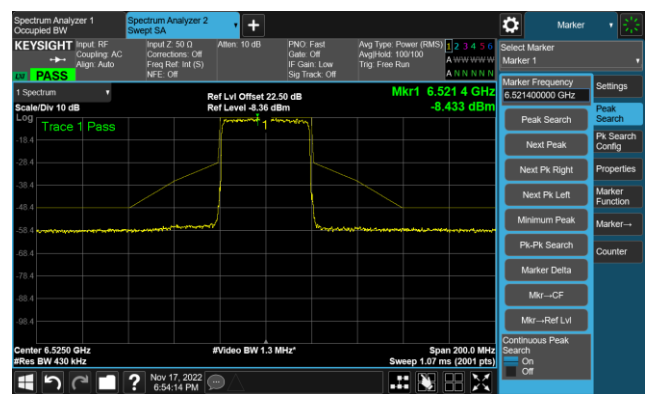

Channel 107 (6485MHz)

The Reference Level

The Mask Data

Channel 115 (6525MHz)

The Reference Level

The Mask Data

802.11ax-HE40 - Ant 1 (Nss = 1)

Channel 123 (6565MHz)

The Reference Level

The Mask Data

Channel 147 (6685MHz)

The Reference Level

The Mask Data

Channel 179 (6845MHz)

The Reference Level

The Mask Data