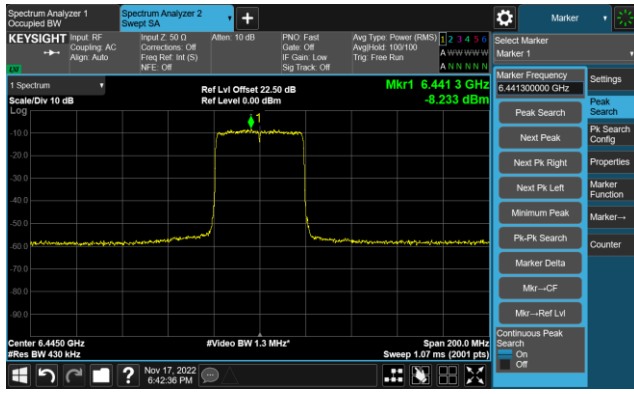

The Reference Level

The Mask Data

802.11ax-HE40 - Ant 1 (Nss = 1)

Channel 3 (5965MHz)

The Reference Level

The Mask Data

Channel 51 (6205MHz)

The Reference Level

The Mask Data

Channel 91 (6405MHz)

The Reference Level

The Mask Data

802.11ax-HE40 - Ant 1 (Nss = 1)

Channel 99 (6445MHz)

The Reference Level

The Mask Data

Channel 107 (6485MHz)

The Reference Level

The Mask Data

Channel 115 (6525MHz)

The Reference Level

The Mask Data

802.11ax-HE40 - Ant 1 (Nss = 1)

Channel 123 (6565MHz)

The Reference Level

The Mask Data

Channel 147 (6685MHz)

The Reference Level

The Mask Data

Channel 179 (6845MHz)

The Reference Level

The Mask Data