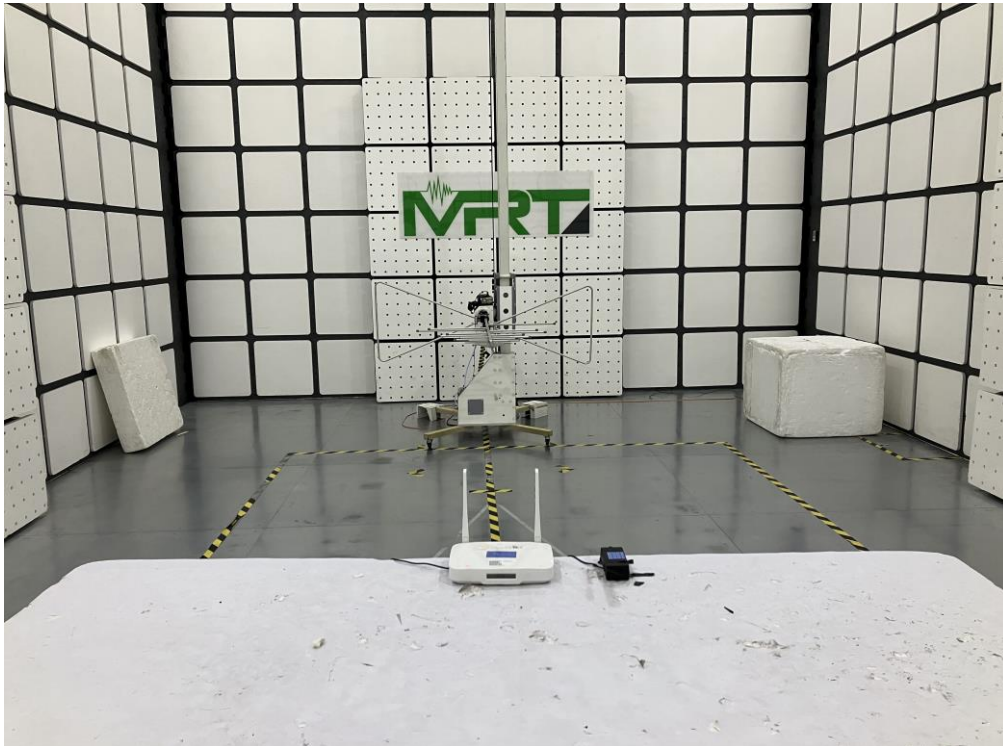

RF Test Setup Photo

Description: Front View of Conducted Emission Test Setup for Power Port

Description: Back View of Conducted Emission Test Setup for Power Port

Description: Radiated Spurious Emission Test Setup for Below 1GHz

Description: Radiated Spurious Emission Test Setup for Above 1GHz

Description: RF Conducted Test Setup

Description: DFS Conducted Test Setup

Description: DFS Radiated Test Setup