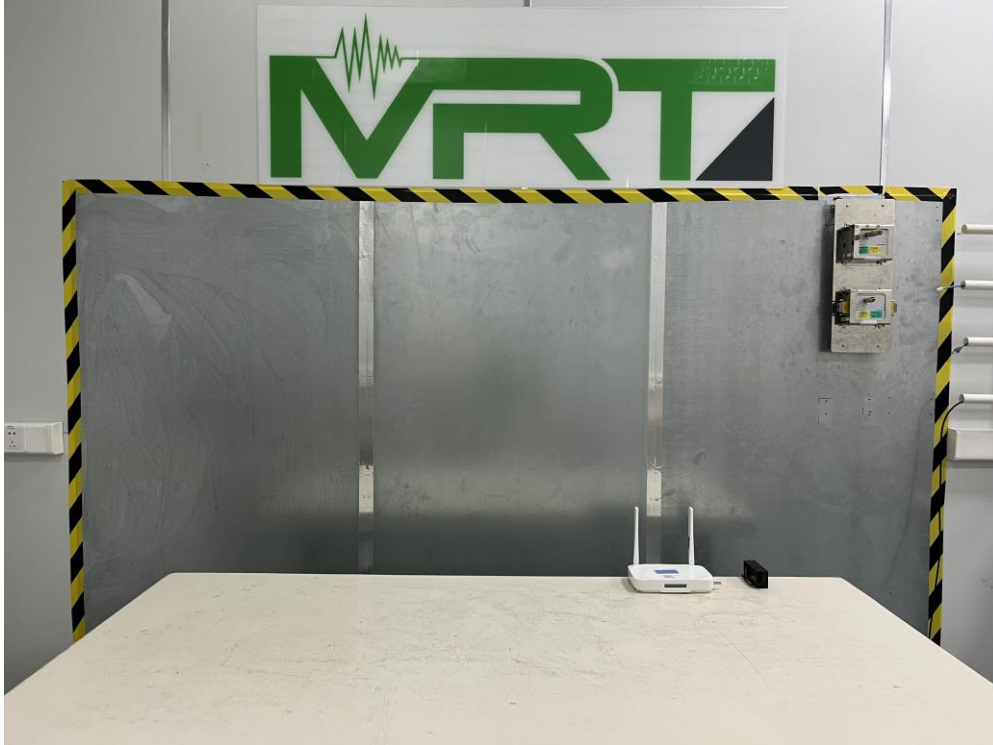

RF Test Setup Photo

Description: Front View of Conducted Emission Test Setup for Power Port

Description: Back View of Conducted Emission Test Setup for Power Port

Description: Radiated Spurious Emission Test Setup for Below 1GHz

Description: Radiated Spurious Emission Test Setup for Above 1GHz

Description: RF Conducted Test Setup

Description: DFS Conducted Test Setup

Description: DFS Radiated Test Setup