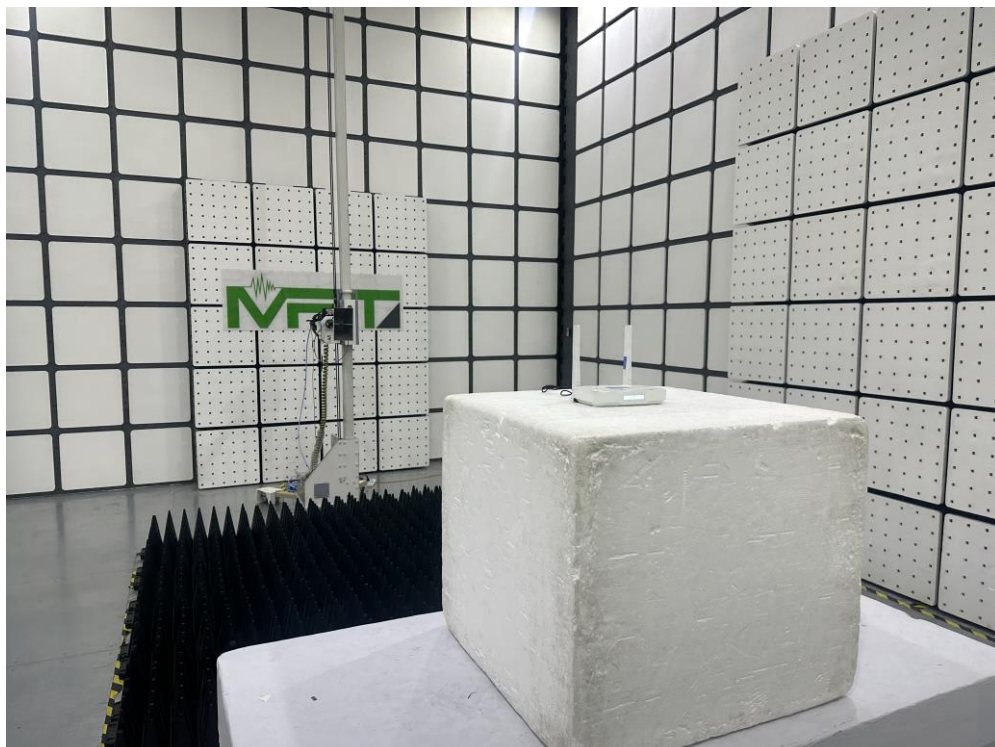

RF Test Setup Photo

Description: Front View of Conducted Emission Test Setup for Power Port

Description: Back View of Conducted Emission Test Setup for Power Port

Description: Radiated Spurious Emission Test Setup for Below 1GHz

Description: Radiated Spurious Emission Test Setup for Above 1GHz

Description: RF Conducted Test Setup

Description: DFS Conducted Test Setup

Description: DFS Radiated Test Setup