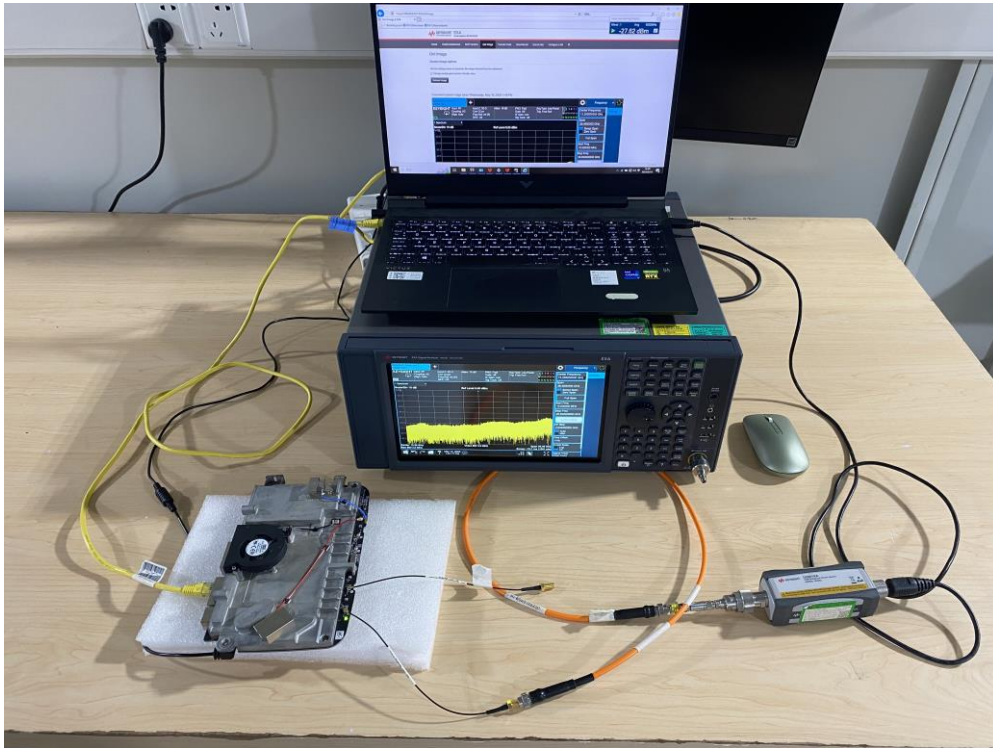

RF Test Setup Photo

Description: Front View of Conducted Emission Test Setup for Power Port

Description: Back View of Conducted Emission Test Setup for Power Port

Description: Radiated Spurious Emission Test Setup for Below 1GHz

Description: Radiated Spurious Emission Test Setup for Above 1GHz

Description: RF Conducted Test Setup

Description: DFS Conducted Test Setup

Description: DFS Radiated Test Setup