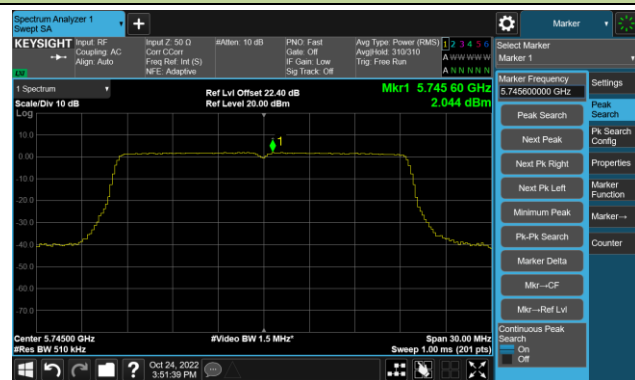

Channel 116 (5580MHz)

Channel 140 (5700MHz)

Channel 144 (5720MHz)

Channel 149 (5745MHz)

Channel 157 (5785MHz)

Channel 165 (5825MHz)

802.11ax-HE40 Power Spectral Density- Ant 0

Channel 38 (5190MHz)

Channel 46 (5230MHz)

Channel 54 (5270MHz)

Channel 62 (5310MHz)

Channel 102 (5510MHz)

Channel 110 (5550MHz)

802.11ax-HE40 Power Spectral Density- Ant 0

Channel 134 (5670MHz)

Channel 142(5710MHz)