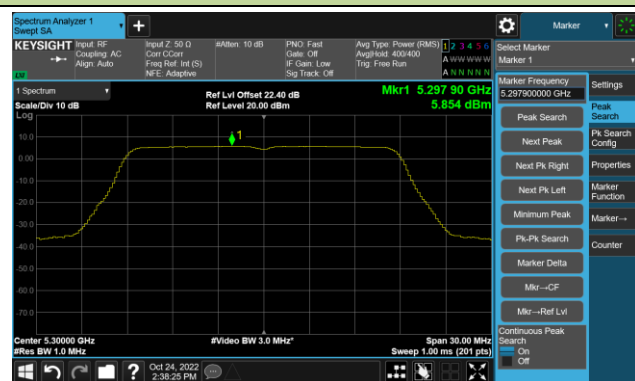

802.11ac-VHT20 Power Spectral Density- Ant 1

Channel 36 (5180MHz)

Channel 44 (5220MHz)

Channel 48 (5240MHz)

Channel 52 (5260MHz)

Channel 60 (5300MHz)

Channel 64 (5320MHz)

802.11ac-VHT20 Power Spectral Density- Ant 1

Channel 100 (5500MHz)

Channel 116 (5580MHz)

Channel 140 (5700MHz)

Channel 144(5720MHz)

Channel 149 (5745MHz)

Channel 157 (5785MHz)

Channel 165 (5825MHz)

802.11ac-VHT40 Power Spectral Density- Ant 1