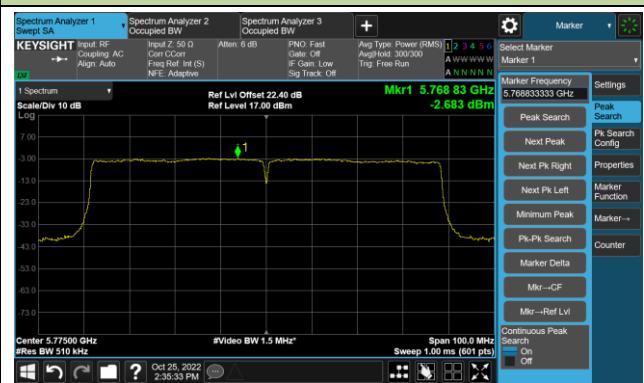

802.11ac-VHT80 Power Spectral Density- Ant 0

Channel 42 (5210MHz)

Channel 58 (5290MHz)

Channel 106 (5530MHz)

Channel 122 (5610MHz)

Channel 138 (5690MHz)

Channel 155 (5775MHz)

802.11ax-HE20 Power Spectral Density- Ant 0