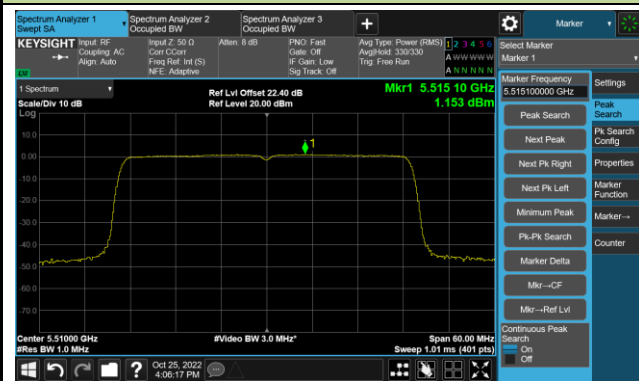

Channel 46 (5230MHz)

Channel 54 (5270MHz)

Channel 62 (5310MHz)

Channel 102 (5510MHz)

Channel 110 (5550MHz)

802.11ax-HE40 Power Spectral Density- Ant 0

Channel 134 (5670MHz)

Channel 142(5710MHz)

Channel 151 (5755MHz)

Channel 159 (5795MHz)

802.11ax-HE80 Power Spectral Density- Ant 0

Channel 42 (5210MHz)

Channel 58 (5290MHz)

Channel 106 (5530MHz)

Channel 122 (5610MHz)

Channel 138 (5690MHz)