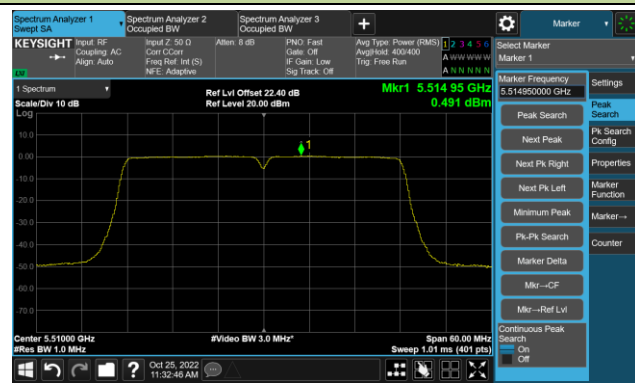

Channel 38 (5190MHz)

Channel 46 (5230MHz)

Channel 54 (5270MHz)

Channel 62 (5310MHz)

Channel 102 (5510MHz)

Channel 110 (5550MHz)

802.11ac-VHT40 Power Spectral Density- Ant 1

Channel 134 (5670MHz)

Channel 142(5710MHz)

Channel 151 (5755MHz)

Channel 159 (5795MHz)