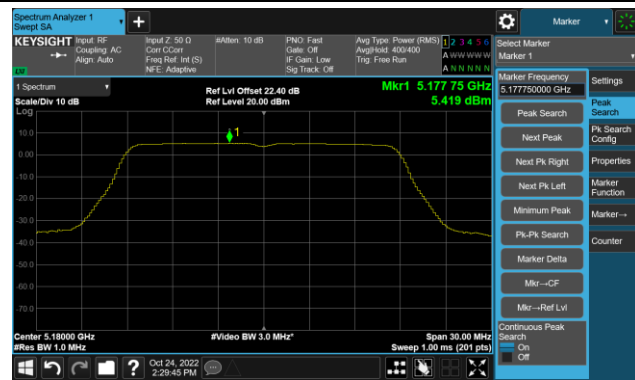

Channel 155 (5775MHz)

802.11a Power Spectral Density- Ant 1

Channel 36 (5180MHz)

Channel 44 (5220MHz)

Channel 48 (5240MHz)

Channel 52 (5260MHz)

Channel 60 (5300MHz)

Channel 64 (5320MHz)

802.11ac-VHT20 Power Spectral Density- Ant 1

Channel 36 (5180MHz)

Channel 44 (5220MHz)

Channel 48 (5240MHz)

Channel 52 (5260MHz)

Channel 60 (5300MHz)

Channel 64 (5320MHz)

802.11ac-VHT20 Power Spectral Density- Ant 1