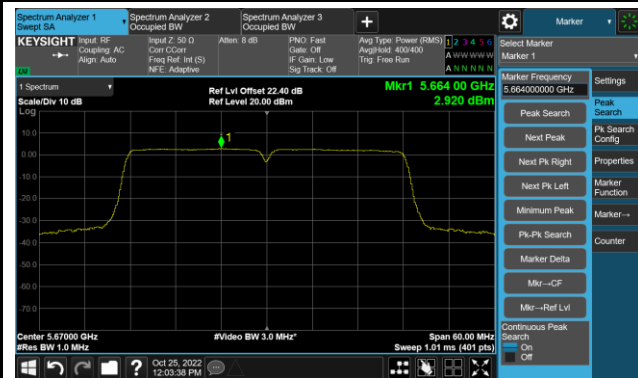

Channel 38 (5190MHz)

Channel 46 (5230MHz)

Channel 54 (5270MHz)

Channel 62 (5310MHz)

Channel 102 (5510MHz)

Channel 110 (5550MHz)

802.11ac-VHT40 Power Spectral Density- Ant 1

Channel 134 (5670MHz)

Channel 142(5710MHz)

Channel 151 (5755MHz)

Channel 159 (5795MHz)