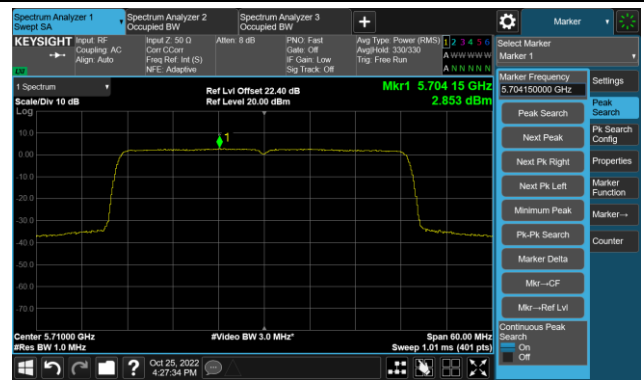

Channel 46 (5230MHz)

Channel 54 (5270MHz)

Channel 62 (5310MHz)

Channel 102 (5510MHz)

Channel 110 (5550MHz)

802.11ax-HE40 Power Spectral Density- Ant 0

Channel 134 (5670MHz)

Channel 142(5710MHz)

Channel 151 (5755MHz)

Channel 159 (5795MHz)

802.11ax-HE80 Power Spectral Density- Ant 0

Channel 42 (5210MHz)

Channel 58 (5290MHz)

Channel 106 (5530MHz)

Channel 122 (5610MHz)

Channel 138 (5690MHz)