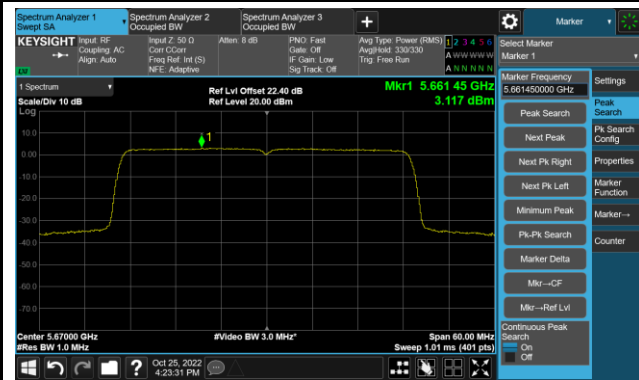

Channel 46 (5230MHz)

Channel 54 (5270MHz)

Channel 62 (5310MHz)

Channel 102 (5510MHz)

Channel 110 (5550MHz)

802.11ax-HE40 Power Spectral Density- Ant 0

Channel 134 (5670MHz)

Channel 142(5710MHz)

Channel 151 (5755MHz)

Channel 159 (5795MHz)

802.11ax-HE80 Power Spectral Density- Ant 0

Channel 42 (5210MHz)

Channel 58 (5290MHz)

Channel 106 (5530MHz)

Channel 122 (5610MHz)

Channel 138 (5690MHz)