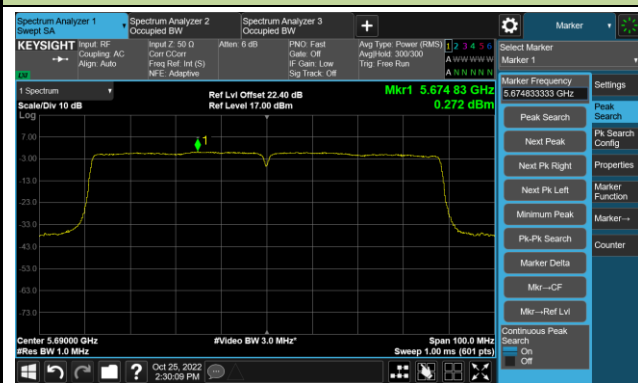

802.11ac-VHT80 Power Spectral Density- Ant 0

Channel 42 (5210MHz)

Channel 58 (5290MHz)

Channel 106 (5530MHz)

Channel 122 (5610MHz)

Channel 138 (5690MHz)

Channel 155 (5775MHz)

802.11ax-HE20 Power Spectral Density- Ant 0

Channel 36 (5180MHz)

Channel 44 (5220MHz)

Channel 48 (5240MHz)

Channel 52 (5260MHz)

Channel 60 (5300MHz)

Channel 64 (5320MHz)

802.11ax-HE20 Power Spectral Density- Ant 0

Channel 100 (5500MHz)