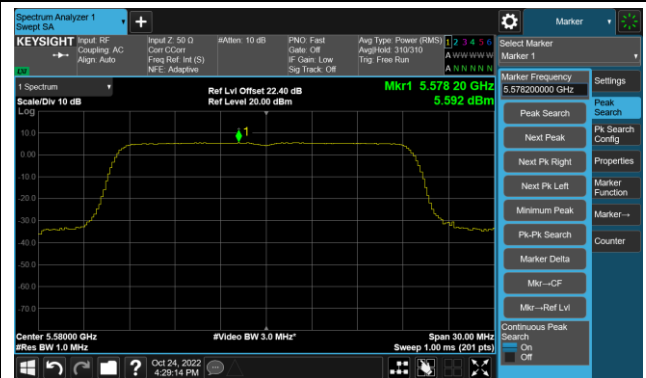

802.11ac-VHT80 Power Spectral Density- Ant 0

Channel 42 (5210MHz)

Channel 58 (5290MHz)

Channel 106 (5530MHz)

Channel 122 (5610MHz)

Channel 138 (5690MHz)

Channel 155 (5775MHz)

802.11ax-HE20 Power Spectral Density- Ant 0

Channel 36 (5180MHz)

Channel 44 (5220MHz)

Channel 48 (5240MHz)

Channel 52 (5260MHz)

Channel 60 (5300MHz)

Channel 64 (5320MHz)

802.11ax-HE20 Power Spectral Density- Ant 0

Channel 100 (5500MHz)

Channel 116 (5580MHz)

Channel 140 (5700MHz)

Channel 144 (5720MHz)

Channel 149 (5745MHz)

Channel 157 (5785MHz)

Channel 165 (5825MHz)

802.11ax-HE40 Power Spectral Density- Ant 0

Channel 38 (5190MHz)