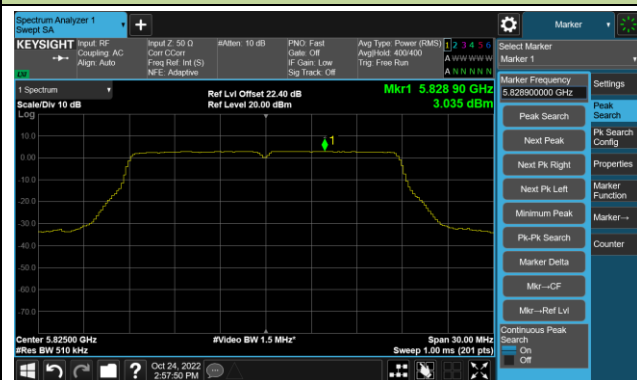

802.11ac-VHT20 Power Spectral Density- Ant 1

Channel 36 (5180MHz)

Channel 44 (5220MHz)

Channel 48 (5240MHz)

Channel 52 (5260MHz)

Channel 60 (5300MHz)

Channel 64 (5320MHz)

802.11ac-VHT20 Power Spectral Density- Ant 1

Channel 100 (5500MHz)

Channel 116 (5580MHz)

Channel 140 (5700MHz)

Channel 144(5720MHz)

Channel 149 (5745MHz)

Channel 157 (5785MHz)

Channel 165 (5825MHz)

802.11ac-VHT40 Power Spectral Density- Ant 1

Channel 38 (5190MHz)

Channel 46 (5230MHz)

Channel 54 (5270MHz)

Channel 62 (5310MHz)

Channel 102 (5510MHz)

Channel 110 (5550MHz)

802.11ac-VHT40 Power Spectral Density- Ant 1

Channel 134 (5670MHz)