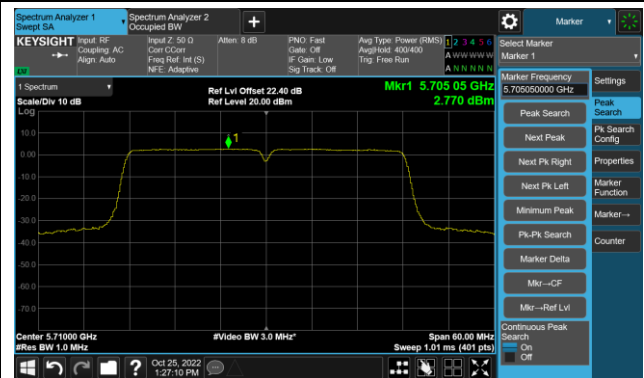

Channel 38 (5190MHz)

Channel 46 (5230MHz)

Channel 54 (5270MHz)

Channel 62 (5310MHz)

Channel 102 (5510MHz)

Channel 110 (5550MHz)

802.11ac-VHT40 Power Spectral Density- Ant 1

Channel 134 (5670MHz)

Channel 142(5710MHz)

Channel 151 (5755MHz)

Channel 159 (5795MHz)