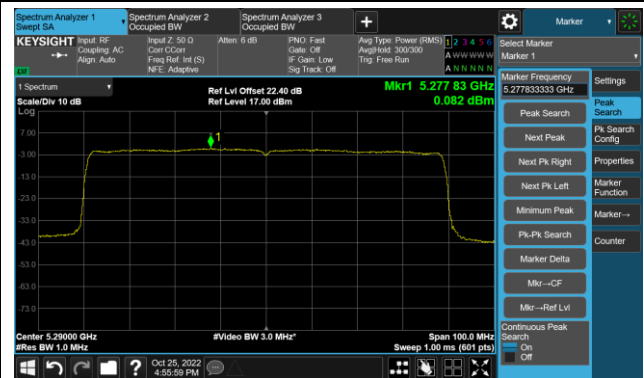

Channel 151 (5755MHz)

Channel 159 (5795MHz)

802.11ax-HE80 Power Spectral Density- Ant 0

Channel 42 (5210MHz)

Channel 58 (5290MHz)

Channel 106 (5530MHz)

Channel 122 (5610MHz)

Channel 138 (5690MHz)