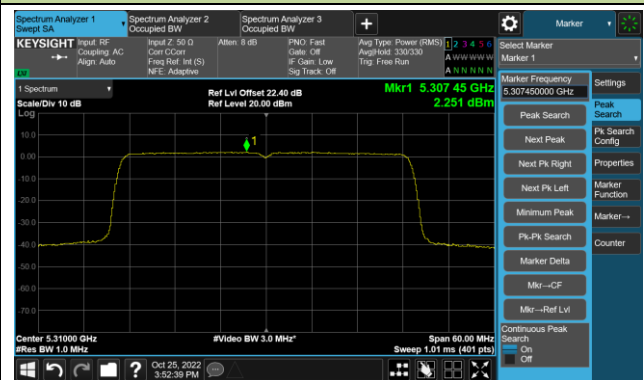

Channel 116 (5580MHz)

Channel 140 (5700MHz)

Channel 144 (5720MHz)

Channel 149 (5745MHz)

Channel 157 (5785MHz)

Channel 165 (5825MHz)

802.11ax-HE40 Power Spectral Density- Ant 0

Channel 38 (5190MHz)

Channel 46 (5230MHz)

Channel 54 (5270MHz)

Channel 62 (5310MHz)

Channel 102 (5510MHz)

Channel 110 (5550MHz)

802.11ax-HE40 Power Spectral Density- Ant 0

Channel 134 (5670MHz)

Channel 142(5710MHz)