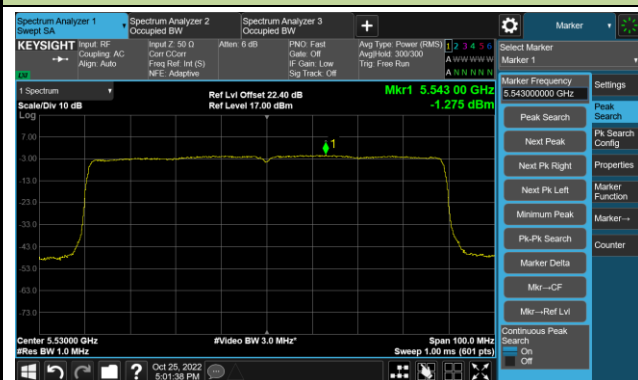

Channel 151 (5755MHz)

Channel 159 (5795MHz)

802.11ax-HE80 Power Spectral Density- Ant 0

Channel 42 (5210MHz)

Channel 58 (5290MHz)

Channel 106 (5530MHz)

Channel 122 (5610MHz)

Channel 138 (5690MHz)

Channel 155 (5775MHz)

802.11a Power Spectral Density- Ant 1

Channel 36 (5180MHz)

Channel 44 (5220MHz)

Channel 48 (5240MHz)

Channel 52 (5260MHz)

Channel 60 (5300MHz)

Channel 64 (5320MHz)