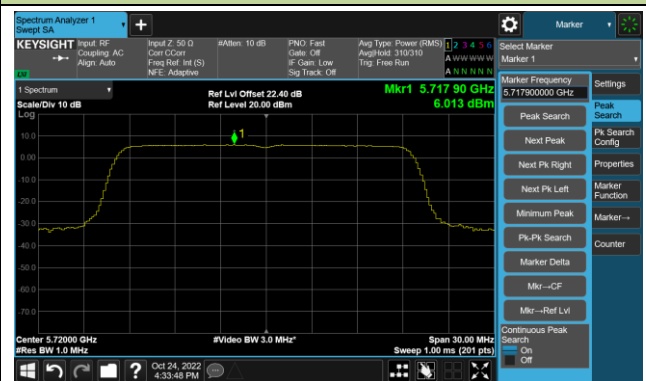

Channel 36 (5180MHz)

Channel 44 (5220MHz)

Channel 48 (5240MHz)

Channel 52 (5260MHz)

Channel 60 (5300MHz)

Channel 64 (5320MHz)

802.11ax-HE20 Power Spectral Density- Ant 0

Channel 100 (5500MHz)

Channel 116 (5580MHz)

Channel 140 (5700MHz)

Channel 144 (5720MHz)

Channel 149 (5745MHz)

Channel 157 (5785MHz)

Channel 165 (5825MHz)

802.11ax-HE40 Power Spectral Density- Ant 0

Channel 38 (5190MHz)