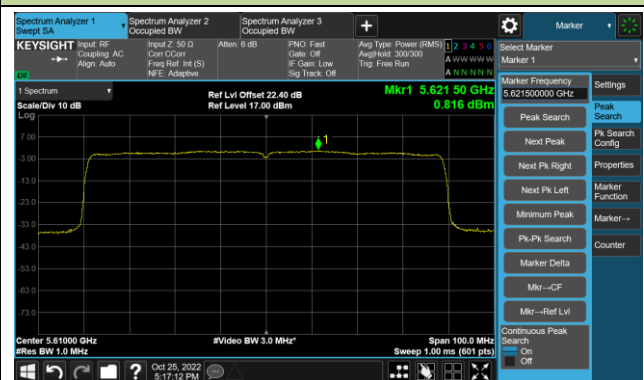

Channel 151 (5755MHz)

Channel 159 (5795MHz)

802.11ax-HE80 Power Spectral Density- Ant 0

Channel 42 (5210MHz)

Channel 58 (5290MHz)

Channel 106 (5530MHz)

Channel 122 (5610MHz)

Channel 138 (5690MHz)

Channel 155 (5775MHz)

802.11a Power Spectral Density- Ant 1

Channel 36 (5180MHz)

Channel 44 (5220MHz)

Channel 48 (5240MHz)

Channel 52 (5260MHz)

Channel 60 (5300MHz)

Channel 64 (5320MHz)