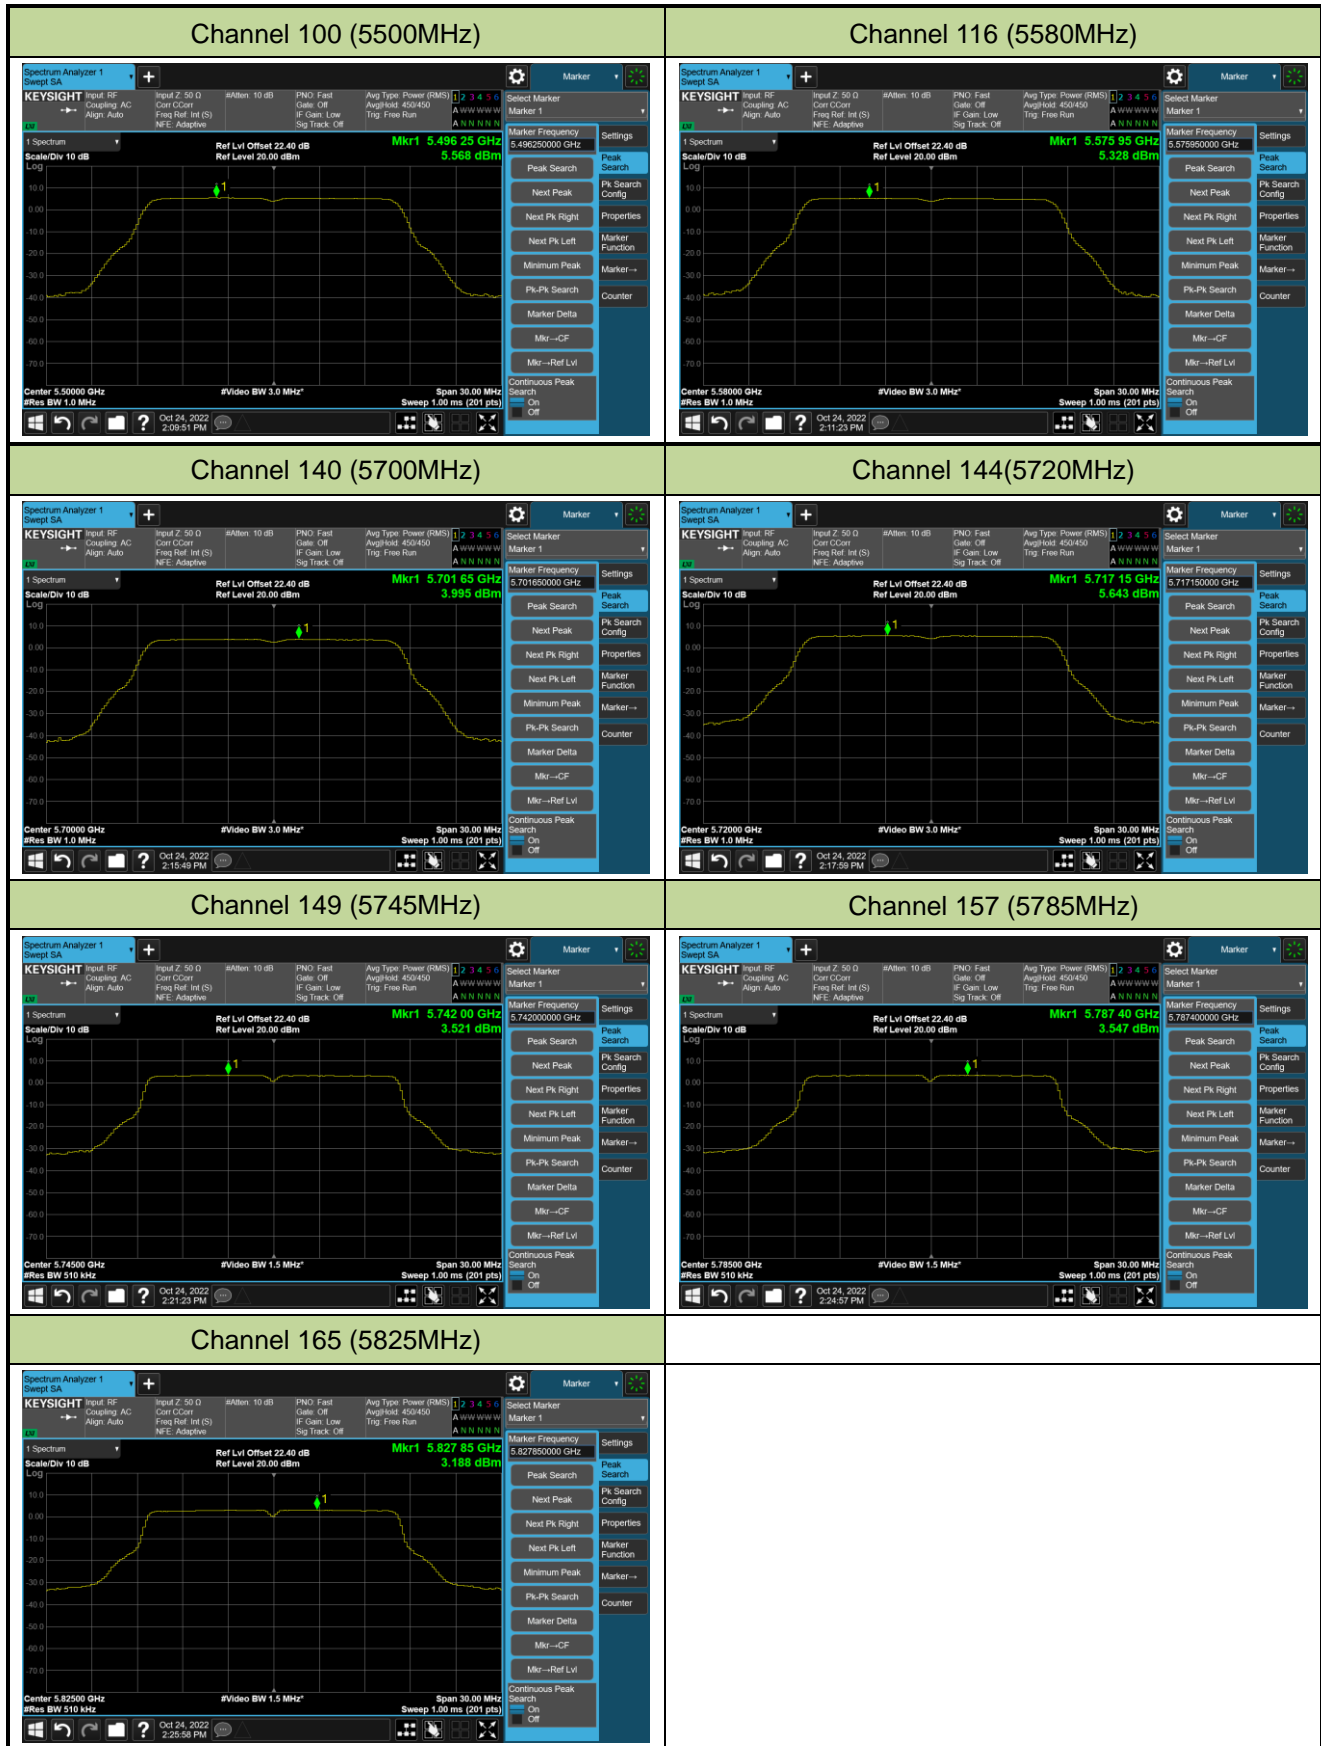

Channel 151 (5755MHz)

Channel 159 (5795MHz)

802.11ax-HE80 Power Spectral Density- Ant 0

Channel 42 (5210MHz)

Channel 58 (5290MHz)

Channel 106 (5530MHz)

Channel 122 (5610MHz)

Channel 138 (5690MHz)

Channel 155 (5775MHz)

802.11a Power Spectral Density- Ant 1

Channel 36 (5180MHz)

Channel 44 (5220MHz)

Channel 48 (5240MHz)

Channel 52 (5260MHz)

Channel 60 (5300MHz)

Channel 64 (5320MHz)

802.11ac-VHT20 Power Spectral Density- Ant 1

Channel 36 (5180MHz)

Channel 44 (5220MHz)

Channel 48 (5240MHz)

Channel 52 (5260MHz)

Channel 60 (5300MHz)

Channel 64 (5320MHz)

802.11ac-VHT20 Power Spectral Density- Ant 1