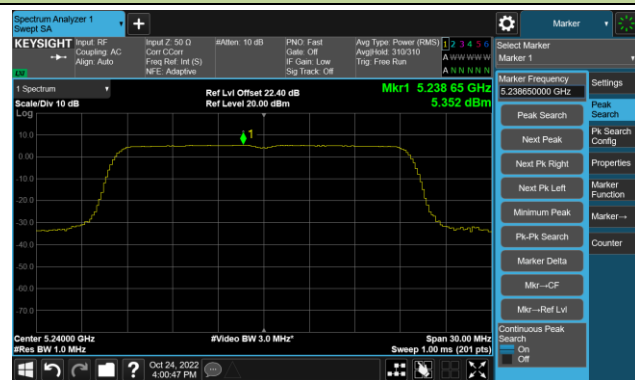

802.11ac-VHT80 Power Spectral Density- Ant 0

Channel 42 (5210MHz)

Channel 58 (5290MHz)

Channel 106 (5530MHz)

Channel 122 (5610MHz)

Channel 138 (5690MHz)

Channel 155 (5775MHz)

802.11ax-HE20 Power Spectral Density- Ant 0

Channel 36 (5180MHz)

Channel 44 (5220MHz)

Channel 48 (5240MHz)

Channel 52 (5260MHz)

Channel 60 (5300MHz)

Channel 64 (5320MHz)

802.11ax-HE20 Power Spectral Density- Ant 0

Channel 100 (5500MHz)