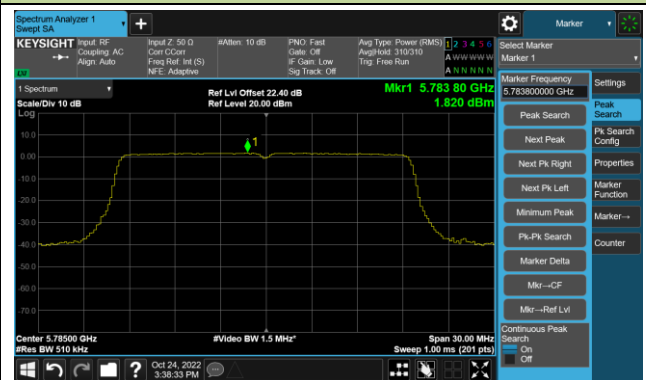

Channel 116 (5580MHz)

Channel 140 (5700MHz)

Channel 144 (5720MHz)

Channel 149 (5745MHz)

Channel 157 (5785MHz)

Channel 165 (5825MHz)

802.11ax-HE40 Power Spectral Density- Ant 0

Channel 38 (5190MHz)

Channel 46 (5230MHz)

Channel 54 (5270MHz)

Channel 62 (5310MHz)

Channel 102 (5510MHz)

Channel 110 (5550MHz)

802.11ax-HE40 Power Spectral Density- Ant 0

Channel 134 (5670MHz)

Channel 142(5710MHz)