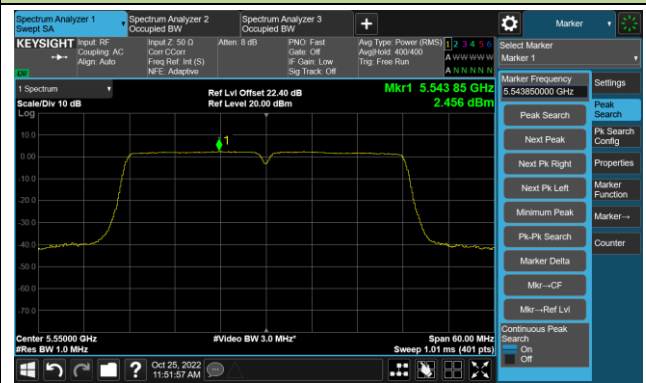

Channel 38 (5190MHz)

Channel 46 (5230MHz)

Channel 54 (5270MHz)

Channel 62 (5310MHz)

Channel 102 (5510MHz)

Channel 110 (5550MHz)

802.11ac-VHT40 Power Spectral Density- Ant 1

Channel 134 (5670MHz)

Channel 142(5710MHz)

Channel 151 (5755MHz)

Channel 159 (5795MHz)