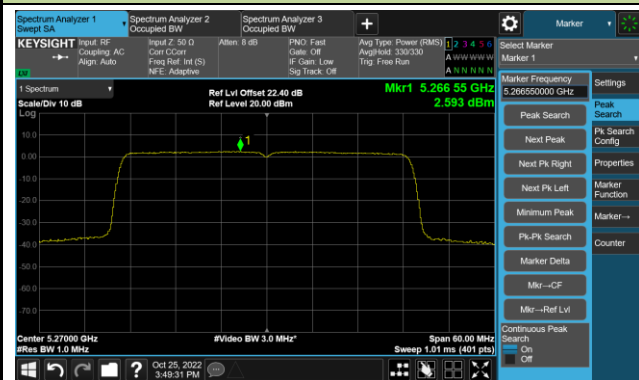

Channel 54 (5270MHz)