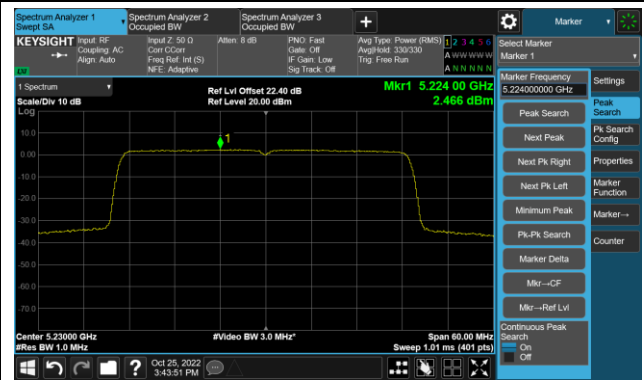

Channel 46 (5230MHz)