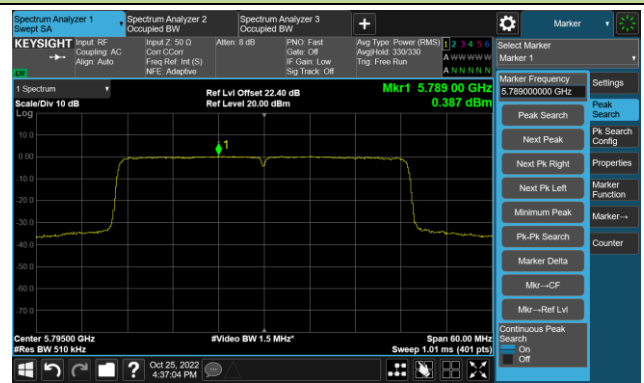

Channel 46 (5230MHz)

Channel 54 (5270MHz)

Channel 62 (5310MHz)

Channel 102 (5510MHz)

Channel 110 (5550MHz)

802.11ax-HE40 Power Spectral Density- Ant 0

Channel 134 (5670MHz)

Channel 142(5710MHz)

Channel 151 (5755MHz)

Channel 159 (5795MHz)

802.11ax-HE80 Power Spectral Density- Ant 0

Channel 42 (5210MHz)

Channel 58 (5290MHz)

Channel 106 (5530MHz)

Channel 122 (5610MHz)

Channel 138 (5690MHz)