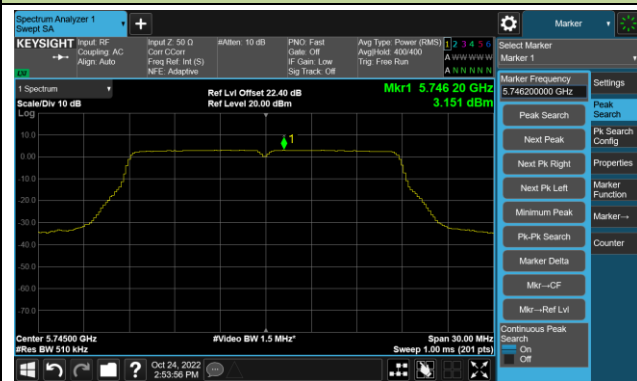

802.11ac-VHT20 Power Spectral Density- Ant 1

Channel 36 (5180MHz)

Channel 44 (5220MHz)

Channel 48 (5240MHz)

Channel 52 (5260MHz)

Channel 60 (5300MHz)

Channel 64 (5320MHz)

802.11ac-VHT20 Power Spectral Density- Ant 1

Channel 100 (5500MHz)

Channel 116 (5580MHz)

Channel 140 (5700MHz)

Channel 144(5720MHz)

Channel 149 (5745MHz)

Channel 157 (5785MHz)

Channel 165 (5825MHz)

802.11ac-VHT40 Power Spectral Density- Ant 1

Channel 38 (5190MHz)

Channel 46 (5230MHz)

Channel 54 (5270MHz)

Channel 62 (5310MHz)

Channel 102 (5510MHz)

Channel 110 (5550MHz)

802.11ac-VHT40 Power Spectral Density- Ant 1

Channel 134 (5670MHz)