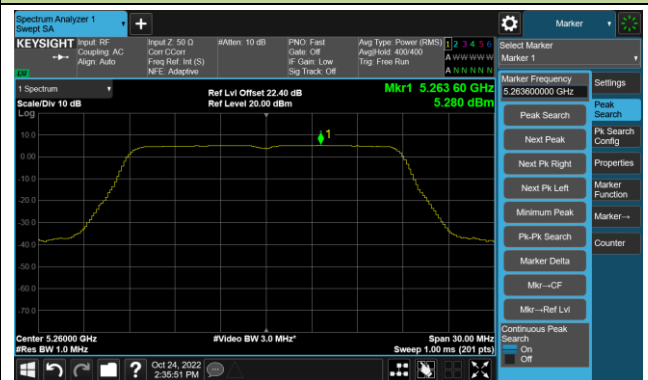

Channel 155 (5775MHz)

802.11a Power Spectral Density- Ant 1

Channel 36 (5180MHz)

Channel 44 (5220MHz)

Channel 48 (5240MHz)

Channel 52 (5260MHz)

Channel 60 (5300MHz)

Channel 64 (5320MHz)

802.11ac-VHT20 Power Spectral Density- Ant 1

Channel 36 (5180MHz)

Channel 44 (5220MHz)

Channel 48 (5240MHz)

Channel 52 (5260MHz)

Channel 60 (5300MHz)

Channel 64 (5320MHz)

802.11ac-VHT20 Power Spectral Density- Ant 1

Channel 100 (5500MHz)

Channel 116 (5580MHz)

Channel 140 (5700MHz)

Channel 144(5720MHz)

Channel 149 (5745MHz)

Channel 157 (5785MHz)

Channel 165 (5825MHz)

802.11ac-VHT40 Power Spectral Density- Ant 1