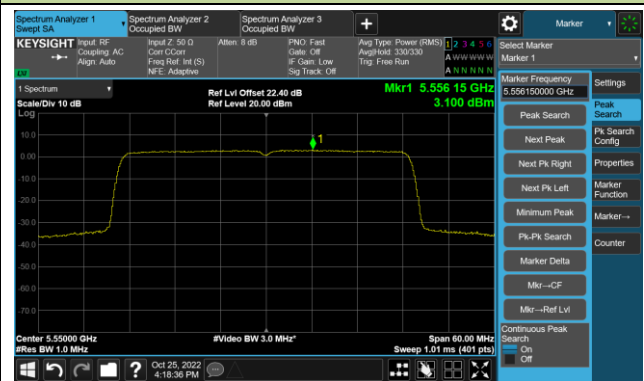

Channel 46 (5230MHz)

Channel 54 (5270MHz)

Channel 62 (5310MHz)

Channel 102 (5510MHz)

Channel 110 (5550MHz)

802.11ax-HE40 Power Spectral Density- Ant 0

Channel 134 (5670MHz)

Channel 142(5710MHz)

Channel 151 (5755MHz)

Channel 159 (5795MHz)

802.11ax-HE80 Power Spectral Density- Ant 0

Channel 42 (5210MHz)

Channel 58 (5290MHz)

Channel 106 (5530MHz)

Channel 122 (5610MHz)

Channel 138 (5690MHz)