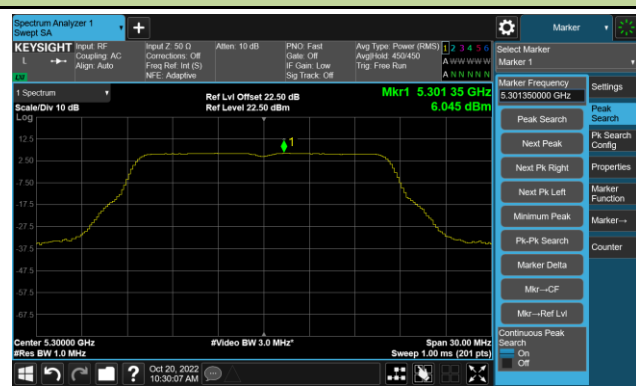

Channel 151 (5755MHz)

Channel 159 (5795MHz)

802.11ax-HE80 Power Spectral Density- Ant 0

Channel 42 (5210MHz)

Channel 58 (5290MHz)

Channel 106 (5530MHz)

Channel 122 (5610MHz)

Channel 138 (5690MHz)

Channel 155 (5775MHz)

802.11a Power Spectral Density- Ant 1

Channel 36 (5180MHz)

Channel 44 (5220MHz)

Channel 48 (5240MHz)

Channel 52 (5260MHz)

Channel 60 (5300MHz)

Channel 64 (5320MHz)

802.11ac-VHT20 Power Spectral Density- Ant 1

Channel 36 (5180MHz)

Channel 44 (5220MHz)

Channel 48 (5240MHz)

Channel 52 (5260MHz)

Channel 60 (5300MHz)

Channel 64 (5320MHz)

802.11ac-VHT20 Power Spectral Density- Ant 1