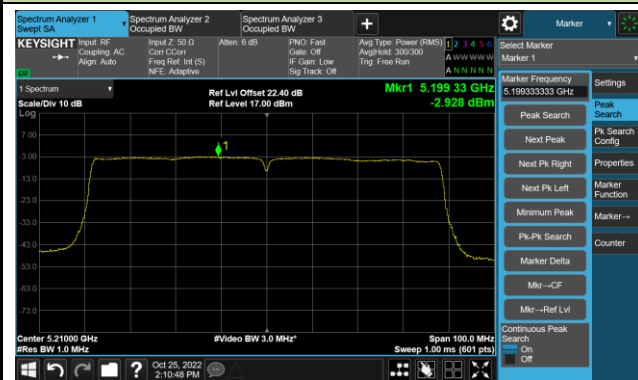

802.11ac-VHT80 Power Spectral Density- Ant 0

Channel 42 (5210MHz)

Channel 58 (5290MHz)

Channel 106 (5530MHz)

Channel 122 (5610MHz)

Channel 138 (5690MHz)

Channel 155 (5775MHz)

802.11ax-HE20 Power Spectral Density- Ant 0

Channel 36 (5180MHz)

Channel 44 (5220MHz)

Channel 48 (5240MHz)

Channel 52 (5260MHz)

Channel 60 (5300MHz)

Channel 64 (5320MHz)

802.11ax-HE20 Power Spectral Density- Ant 0

Channel 100 (5500MHz)