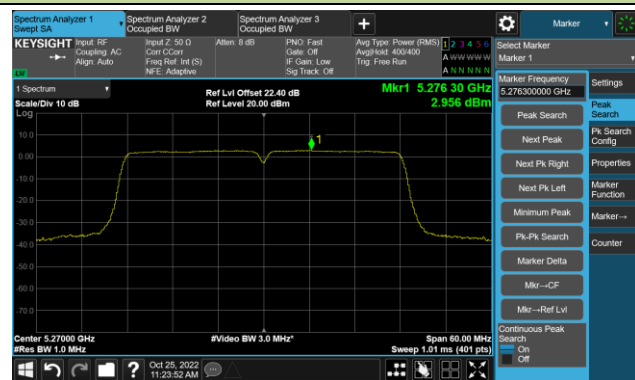

802.11ac-VHT20 Power Spectral Density- Ant 1

Channel 36 (5180MHz)

Channel 44 (5220MHz)

Channel 48 (5240MHz)

Channel 52 (5260MHz)

Channel 60 (5300MHz)

Channel 64 (5320MHz)

802.11ac-VHT20 Power Spectral Density- Ant 1

Channel 100 (5500MHz)

Channel 116 (5580MHz)

Channel 140 (5700MHz)

Channel 144(5720MHz)

Channel 149 (5745MHz)

Channel 157 (5785MHz)

Channel 165 (5825MHz)

802.11ac-VHT40 Power Spectral Density- Ant 1

Channel 38 (5190MHz)

Channel 46 (5230MHz)

Channel 54 (5270MHz)

Channel 62 (5310MHz)

Channel 102 (5510MHz)

Channel 110 (5550MHz)

802.11ac-VHT40 Power Spectral Density- Ant 1

Channel 134 (5670MHz)