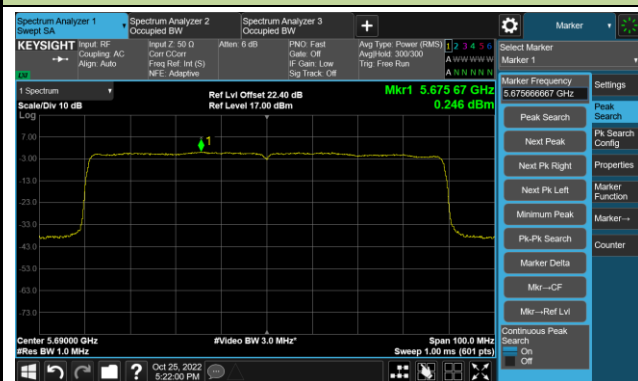

Channel 151 (5755MHz)

Channel 159 (5795MHz)

802.11ax-HE80 Power Spectral Density- Ant 0

Channel 42 (5210MHz)

Channel 58 (5290MHz)

Channel 106 (5530MHz)

Channel 122 (5610MHz)

Channel 138 (5690MHz)

Channel 155 (5775MHz)

802.11a Power Spectral Density- Ant 1

Channel 36 (5180MHz)

Channel 44 (5220MHz)

Channel 48 (5240MHz)

Channel 52 (5260MHz)

Channel 60 (5300MHz)

Channel 64 (5320MHz)