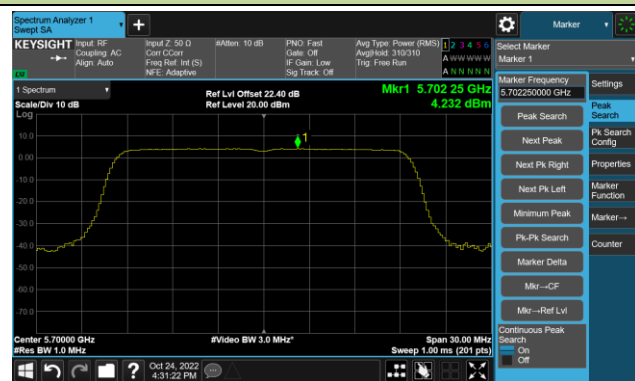

802.11ac-VHT80 Power Spectral Density- Ant 0

Channel 42 (5210MHz)

Channel 58 (5290MHz)

Channel 106 (5530MHz)

Channel 122 (5610MHz)

Channel 138 (5690MHz)

Channel 155 (5775MHz)

802.11ax-HE20 Power Spectral Density- Ant 0

Channel 36 (5180MHz)

Channel 44 (5220MHz)

Channel 48 (5240MHz)

Channel 52 (5260MHz)

Channel 60 (5300MHz)

Channel 64 (5320MHz)

802.11ax-HE20 Power Spectral Density- Ant 0

Channel 100 (5500MHz)

Channel 116 (5580MHz)

Channel 140 (5700MHz)

Channel 144 (5720MHz)

Channel 149 (5745MHz)

Channel 157 (5785MHz)

Channel 165 (5825MHz)

802.11ax-HE40 Power Spectral Density- Ant 0

Channel 38 (5190MHz)