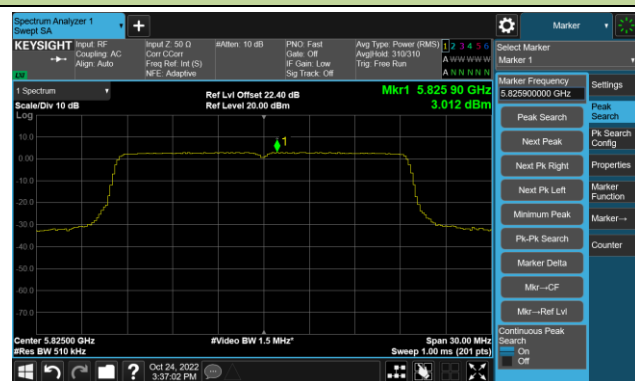

Channel 116 (5580MHz)

Channel 140 (5700MHz)

Channel 144 (5720MHz)

Channel 149 (5745MHz)

Channel 157 (5785MHz)

Channel 165 (5825MHz)

802.11ax-HE40 Power Spectral Density- Ant 0

Channel 38 (5190MHz)

Channel 46 (5230MHz)

Channel 54 (5270MHz)

Channel 62 (5310MHz)

Channel 102 (5510MHz)

Channel 110 (5550MHz)

802.11ax-HE40 Power Spectral Density- Ant 0

Channel 134 (5670MHz)

Channel 142(5710MHz)