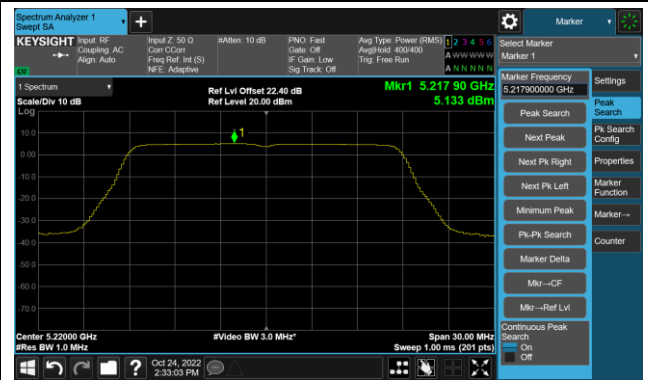

Channel 151 (5755MHz)

Channel 159 (5795MHz)

802.11ax-HE80 Power Spectral Density- Ant 0

Channel 42 (5210MHz)

Channel 58 (5290MHz)

Channel 106 (5530MHz)

Channel 122 (5610MHz)

Channel 138 (5690MHz)

Channel 155 (5775MHz)

802.11a Power Spectral Density- Ant 1

Channel 36 (5180MHz)

Channel 44 (5220MHz)

Channel 48 (5240MHz)

Channel 52 (5260MHz)

Channel 60 (5300MHz)

Channel 64 (5320MHz)

802.11ac-VHT20 Power Spectral Density- Ant 1

Channel 36 (5180MHz)

Channel 44 (5220MHz)

Channel 48 (5240MHz)

Channel 52 (5260MHz)

Channel 60 (5300MHz)

Channel 64 (5320MHz)

802.11ac-VHT20 Power Spectral Density- Ant 1