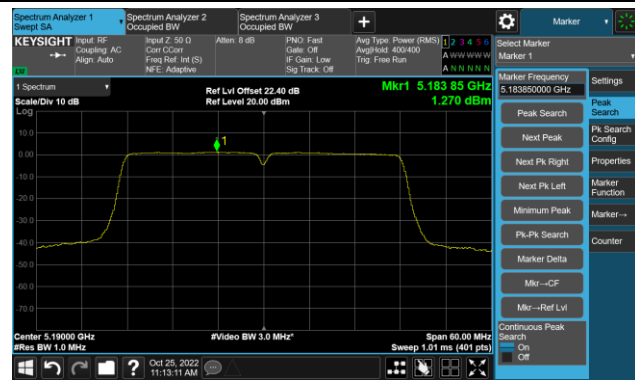

802.11ac-VHT40 Power Spectral Density- Ant 1

Channel 38 (5190MHz)