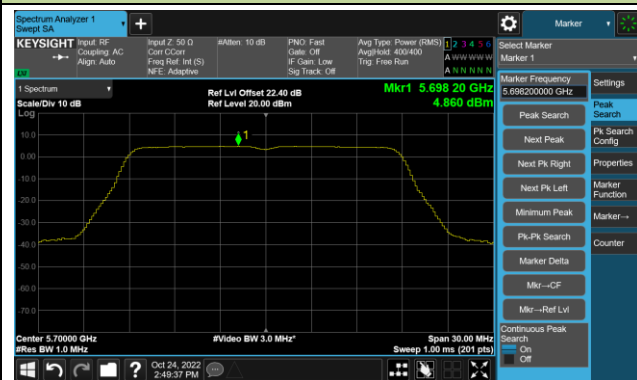

802.11ac-VHT20 Power Spectral Density- Ant 1

Channel 36 (5180MHz)

Channel 44 (5220MHz)

Channel 48 (5240MHz)

Channel 52 (5260MHz)

Channel 60 (5300MHz)

Channel 64 (5320MHz)

802.11ac-VHT20 Power Spectral Density- Ant 1

Channel 100 (5500MHz)

Channel 116 (5580MHz)

Channel 140 (5700MHz)

Channel 144(5720MHz)

Channel 149 (5745MHz)

Channel 157 (5785MHz)

Channel 165 (5825MHz)

802.11ac-VHT40 Power Spectral Density- Ant 1