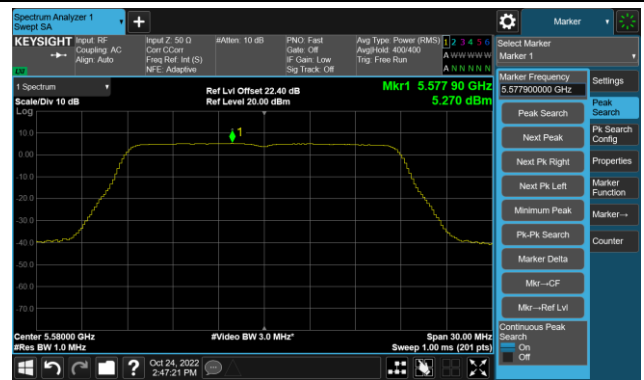

802.11ac-VHT20 Power Spectral Density- Ant 1

Channel 36 (5180MHz)

Channel 44 (5220MHz)

Channel 48 (5240MHz)

Channel 52 (5260MHz)

Channel 60 (5300MHz)

Channel 64 (5320MHz)

802.11ac-VHT20 Power Spectral Density- Ant 1

Channel 100 (5500MHz)

Channel 116 (5580MHz)

Channel 140 (5700MHz)

Channel 144(5720MHz)

Channel 149 (5745MHz)

Channel 157 (5785MHz)

Channel 165 (5825MHz)

802.11ac-VHT40 Power Spectral Density- Ant 1