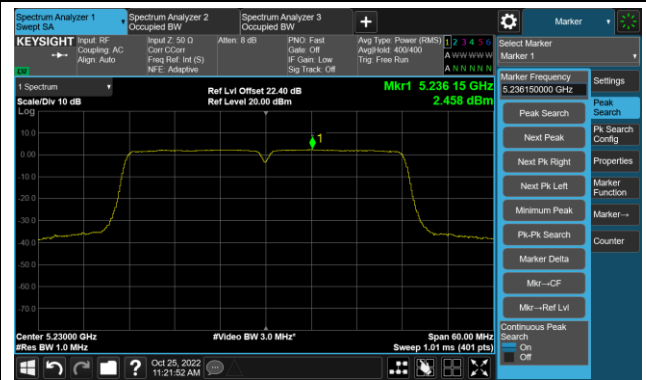

Channel 46 (5230MHz)