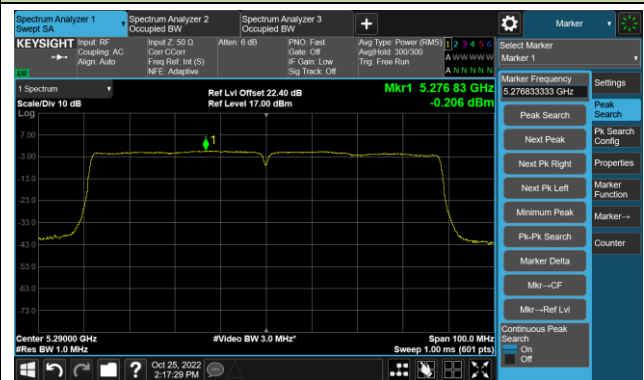

802.11ac-VHT80 Power Spectral Density- Ant 0

Channel 42 (5210MHz)

Channel 58 (5290MHz)

Channel 106 (5530MHz)

Channel 122 (5610MHz)

Channel 138 (5690MHz)

Channel 155 (5775MHz)

802.11ax-HE20 Power Spectral Density- Ant 0

Channel 36 (5180MHz)

Channel 44 (5220MHz)

Channel 48 (5240MHz)

Channel 52 (5260MHz)

Channel 60 (5300MHz)

Channel 64 (5320MHz)

802.11ax-HE20 Power Spectral Density- Ant 0

Channel 100 (5500MHz)