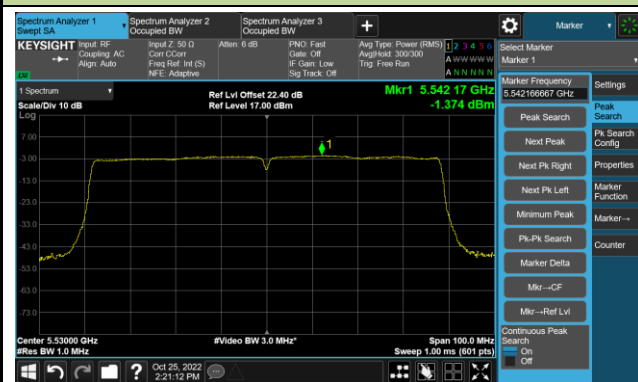

802.11ac-VHT80 Power Spectral Density- Ant 0

Channel 42 (5210MHz)

Channel 58 (5290MHz)

Channel 106 (5530MHz)

Channel 122 (5610MHz)

Channel 138 (5690MHz)

Channel 155 (5775MHz)

802.11ax-HE20 Power Spectral Density- Ant 0

Channel 36 (5180MHz)

Channel 44 (5220MHz)

Channel 48 (5240MHz)

Channel 52 (5260MHz)

Channel 60 (5300MHz)

Channel 64 (5320MHz)

802.11ax-HE20 Power Spectral Density- Ant 0

Channel 100 (5500MHz)