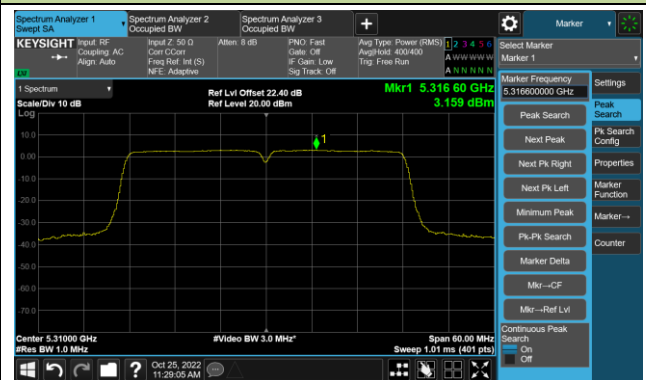

Channel 100 (5500MHz)

Channel 116 (5580MHz)

Channel 140 (5700MHz)

Channel 144(5720MHz)

Channel 149 (5745MHz)

Channel 157 (5785MHz)

Channel 165 (5825MHz)

802.11ac-VHT40 Power Spectral Density- Ant 1

Channel 38 (5190MHz)

Channel 46 (5230MHz)

Channel 54 (5270MHz)

Channel 62 (5310MHz)

Channel 102 (5510MHz)

Channel 110 (5550MHz)

802.11ac-VHT40 Power Spectral Density- Ant 1

Channel 134 (5670MHz)

Channel 142(5710MHz)

Channel 151 (5755MHz)

Channel 159 (5795MHz)