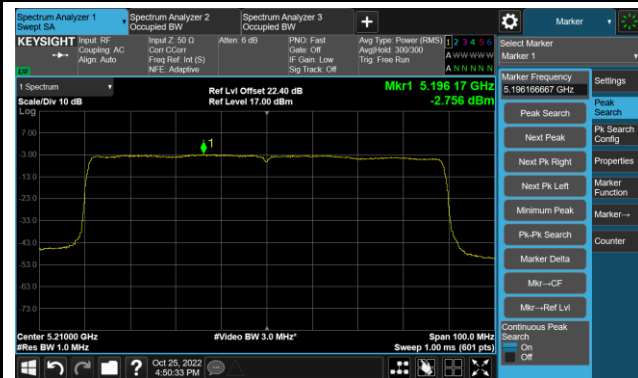

Channel 151 (5755MHz)

Channel 159 (5795MHz)

802.11ax-HE80 Power Spectral Density- Ant 0

Channel 42 (5210MHz)

Channel 58 (5290MHz)

Channel 106 (5530MHz)

Channel 122 (5610MHz)

Channel 138 (5690MHz)

Channel 155 (5775MHz)

802.11a Power Spectral Density- Ant 1

Channel 36 (5180MHz)

Channel 44 (5220MHz)

Channel 48 (5240MHz)

Channel 52 (5260MHz)

Channel 60 (5300MHz)

Channel 64 (5320MHz)