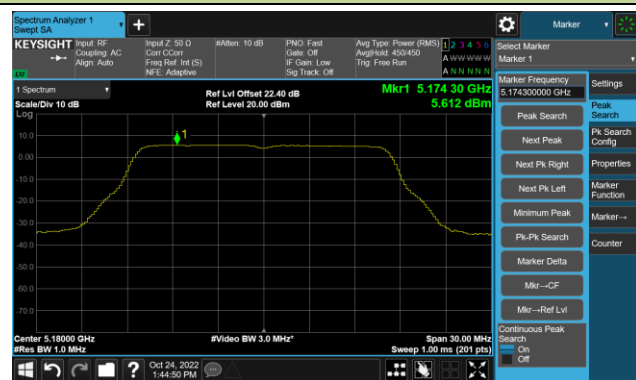

Channel 151 (5755MHz)

Channel 159 (5795MHz)

802.11ax-HE80 Power Spectral Density- Ant 0

Channel 42 (5210MHz)

Channel 58 (5290MHz)

Channel 106 (5530MHz)

Channel 122 (5610MHz)

Channel 138 (5690MHz)

Channel 155 (5775MHz)

802.11a Power Spectral Density- Ant 1

Channel 36 (5180MHz)

Channel 44 (5220MHz)

Channel 48 (5240MHz)

Channel 52 (5260MHz)

Channel 60 (5300MHz)

Channel 64 (5320MHz)