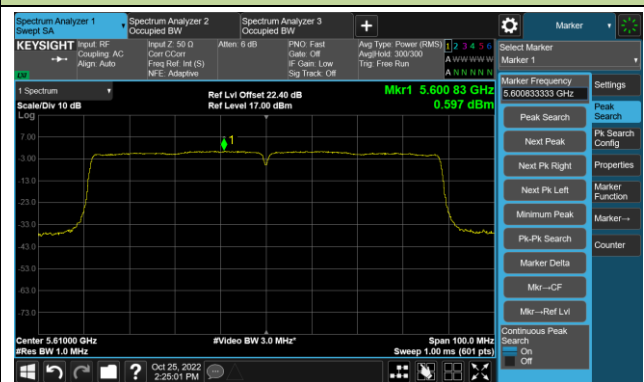

802.11ac-VHT80 Power Spectral Density- Ant 0

Channel 42 (5210MHz)

Channel 58 (5290MHz)

Channel 106 (5530MHz)

Channel 122 (5610MHz)

Channel 138 (5690MHz)

Channel 155 (5775MHz)

802.11ax-HE20 Power Spectral Density- Ant 0

Channel 36 (5180MHz)

Channel 44 (5220MHz)

Channel 48 (5240MHz)

Channel 52 (5260MHz)

Channel 60 (5300MHz)

Channel 64 (5320MHz)

802.11ax-HE20 Power Spectral Density- Ant 0

Channel 100 (5500MHz)