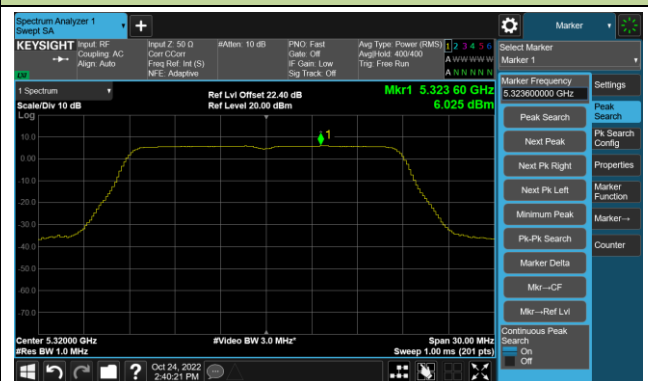

Channel 155 (5775MHz)

802.11a Power Spectral Density- Ant 1

Channel 36 (5180MHz)

Channel 44 (5220MHz)

Channel 48 (5240MHz)

Channel 52 (5260MHz)

Channel 60 (5300MHz)

Channel 64 (5320MHz)

802.11ac-VHT20 Power Spectral Density- Ant 1

Channel 36 (5180MHz)

Channel 44 (5220MHz)

Channel 48 (5240MHz)

Channel 52 (5260MHz)

Channel 60 (5300MHz)

Channel 64 (5320MHz)

802.11ac-VHT20 Power Spectral Density- Ant 1

Channel 100 (5500MHz)

Channel 116 (5580MHz)

Channel 140 (5700MHz)

Channel 144(5720MHz)

Channel 149 (5745MHz)

Channel 157 (5785MHz)

Channel 165 (5825MHz)

802.11ac-VHT40 Power Spectral Density- Ant 1