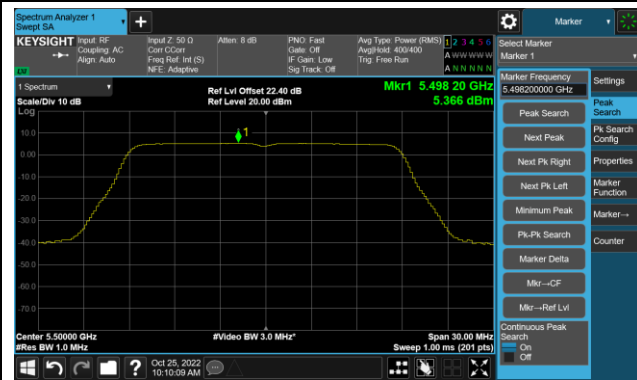

802.11ac-VHT20 Power Spectral Density- Ant 1

Channel 100 (5500MHz)