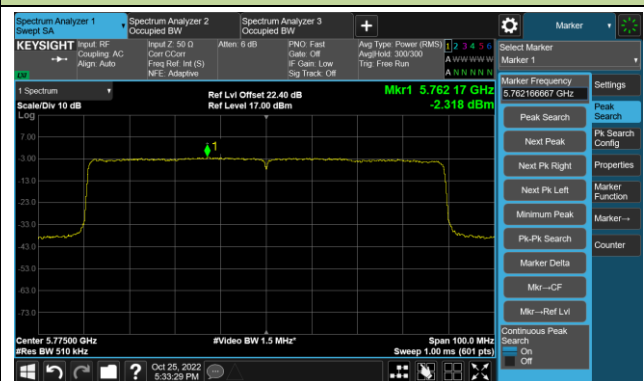

Channel 155 (5775MHz)