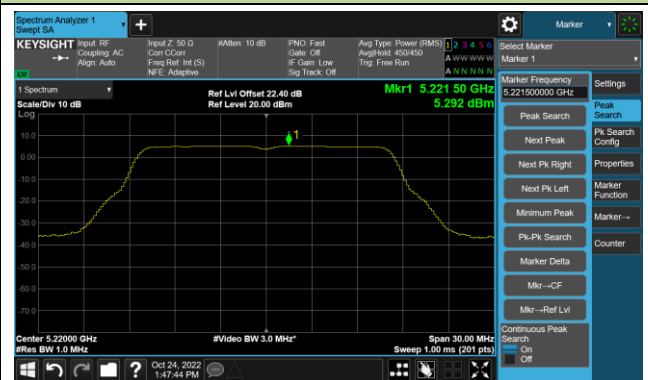

Channel 151 (5755MHz)

Channel 159 (5795MHz)

802.11ax-HE80 Power Spectral Density- Ant 0

Channel 42 (5210MHz)

Channel 58 (5290MHz)

Channel 106 (5530MHz)

Channel 122 (5610MHz)

Channel 138 (5690MHz)

Channel 155 (5775MHz)

802.11a Power Spectral Density- Ant 1

Channel 36 (5180MHz)

Channel 44 (5220MHz)

Channel 48 (5240MHz)

Channel 52 (5260MHz)

Channel 60 (5300MHz)

Channel 64 (5320MHz)

802.11ac-VHT20 Power Spectral Density- Ant 1

Channel 36 (5180MHz)

Channel 44 (5220MHz)

Channel 48 (5240MHz)

Channel 52 (5260MHz)

Channel 60 (5300MHz)

Channel 64 (5320MHz)

802.11ac-VHT20 Power Spectral Density- Ant 1