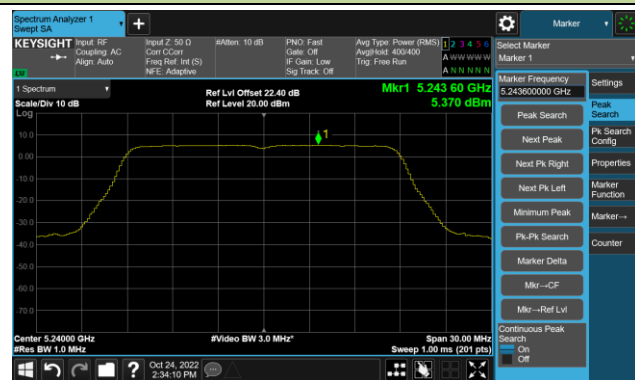

802.11ac-VHT20 Power Spectral Density- Ant 1

Channel 36 (5180MHz)

Channel 44 (5220MHz)

Channel 48 (5240MHz)

Channel 52 (5260MHz)

Channel 60 (5300MHz)

Channel 64 (5320MHz)

802.11ac-VHT20 Power Spectral Density- Ant 1

Channel 100 (5500MHz)

Channel 116 (5580MHz)

Channel 140 (5700MHz)

Channel 144(5720MHz)

Channel 149 (5745MHz)

Channel 157 (5785MHz)

Channel 165 (5825MHz)

802.11ac-VHT40 Power Spectral Density- Ant 1