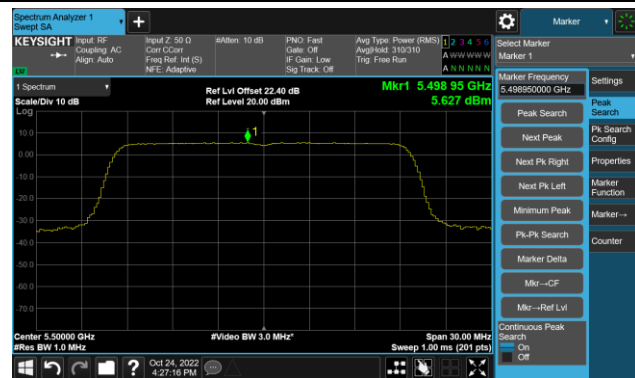

Channel 36 (5180MHz)

Channel 44 (5220MHz)

Channel 48 (5240MHz)

Channel 52 (5260MHz)

Channel 60 (5300MHz)

Channel 64 (5320MHz)

802.11ax-HE20 Power Spectral Density- Ant 0

Channel 100 (5500MHz)

Channel 116 (5580MHz)

Channel 140 (5700MHz)

Channel 144 (5720MHz)

Channel 149 (5745MHz)

Channel 157 (5785MHz)

Channel 165 (5825MHz)

802.11ax-HE40 Power Spectral Density- Ant 0

Channel 38 (5190MHz)