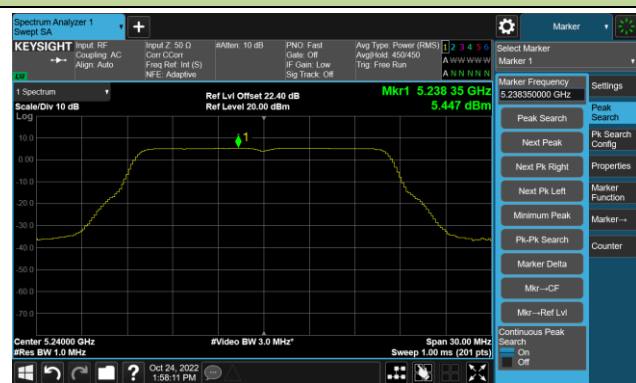

Channel 151 (5755MHz)

Channel 159 (5795MHz)

802.11ax-HE80 Power Spectral Density- Ant 0

Channel 42 (5210MHz)

Channel 58 (5290MHz)

Channel 106 (5530MHz)

Channel 122 (5610MHz)

Channel 138 (5690MHz)

Channel 155 (5775MHz)

802.11a Power Spectral Density- Ant 1

Channel 36 (5180MHz)

Channel 44 (5220MHz)

Channel 48 (5240MHz)

Channel 52 (5260MHz)

Channel 60 (5300MHz)

Channel 64 (5320MHz)

802.11ac-VHT20 Power Spectral Density- Ant 1

Channel 36 (5180MHz)

Channel 44 (5220MHz)

Channel 48 (5240MHz)

Channel 52 (5260MHz)

Channel 60 (5300MHz)

Channel 64 (5320MHz)

802.11ac-VHT20 Power Spectral Density- Ant 1