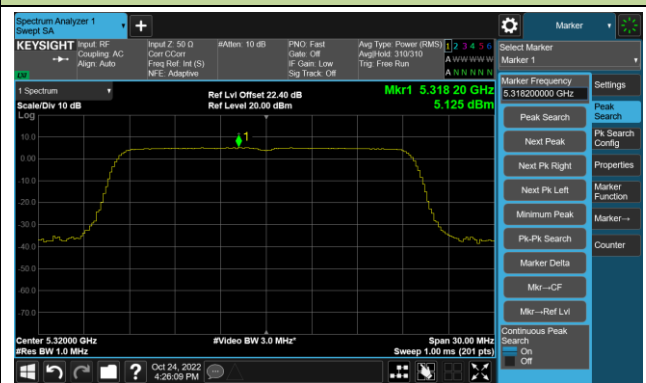

Channel 36 (5180MHz)

Channel 44 (5220MHz)

Channel 48 (5240MHz)

Channel 52 (5260MHz)

Channel 60 (5300MHz)

Channel 64 (5320MHz)

802.11ax-HE20 Power Spectral Density- Ant 0

Channel 100 (5500MHz)

Channel 116 (5580MHz)

Channel 140 (5700MHz)

Channel 144 (5720MHz)

Channel 149 (5745MHz)

Channel 157 (5785MHz)

Channel 165 (5825MHz)

802.11ax-HE40 Power Spectral Density- Ant 0

Channel 38 (5190MHz)