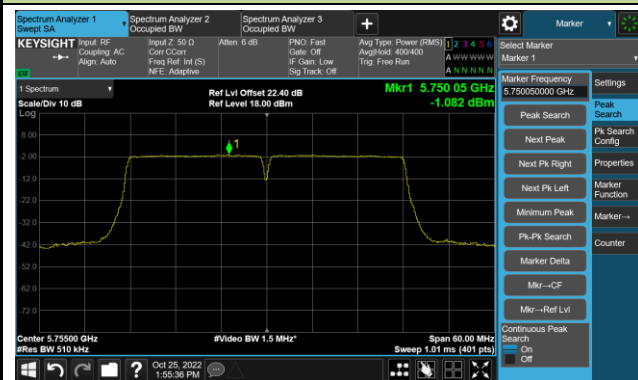

Channel 38 (5190MHz)

Channel 46 (5230MHz)

Channel 54 (5270MHz)

Channel 62 (5310MHz)

Channel 102 (5510MHz)

Channel 110 (5550MHz)

802.11ac-VHT40 Power Spectral Density- Ant 1

Channel 134 (5670MHz)

Channel 142(5710MHz)

Channel 151 (5755MHz)

Channel 159 (5795MHz)