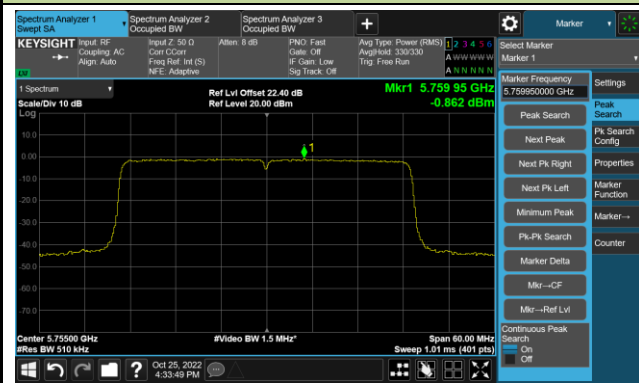

Channel 46 (5230MHz)

Channel 54 (5270MHz)

Channel 62 (5310MHz)

Channel 102 (5510MHz)

Channel 110 (5550MHz)

802.11ax-HE40 Power Spectral Density- Ant 0

Channel 134 (5670MHz)

Channel 142(5710MHz)

Channel 151 (5755MHz)

Channel 159 (5795MHz)

802.11ax-HE80 Power Spectral Density- Ant 0

Channel 42 (5210MHz)

Channel 58 (5290MHz)

Channel 106 (5530MHz)

Channel 122 (5610MHz)

Channel 138 (5690MHz)