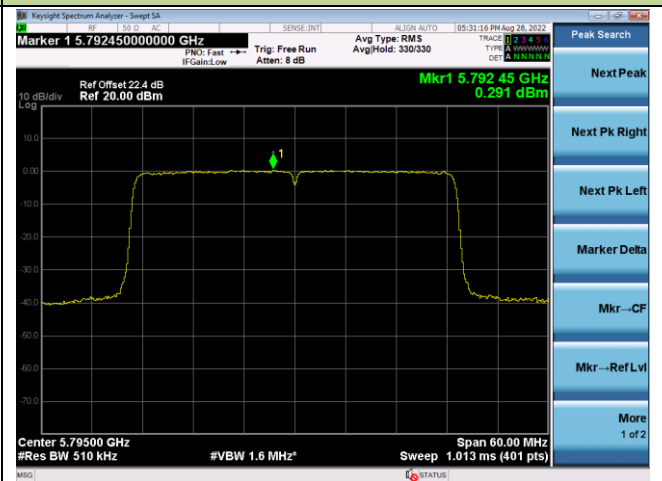

Channel 159 (5795MHz)