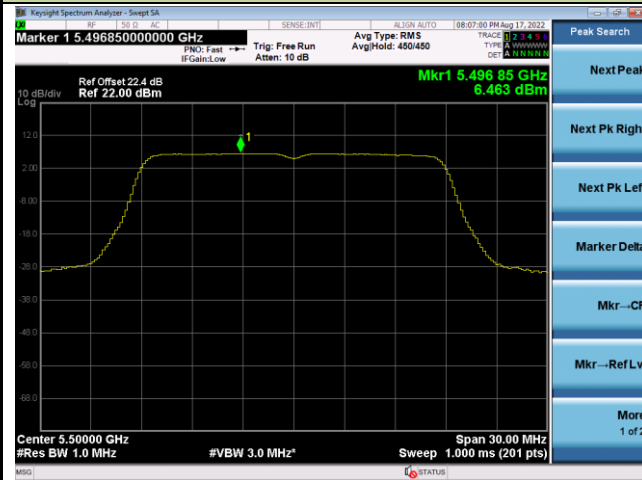

802.11ac-VHT20 Power Spectral Density – Ant 0

Channel 100 (5500MHz)

Channel 116 (5580MHz)

Channel 140 (5700MHz)

Channel 144 (5720MHz)

Channel 149 (5745MHz)

Channel 157 (5785MHz)

802.11ac-VHT20 Power Spectral Density – Ant 0