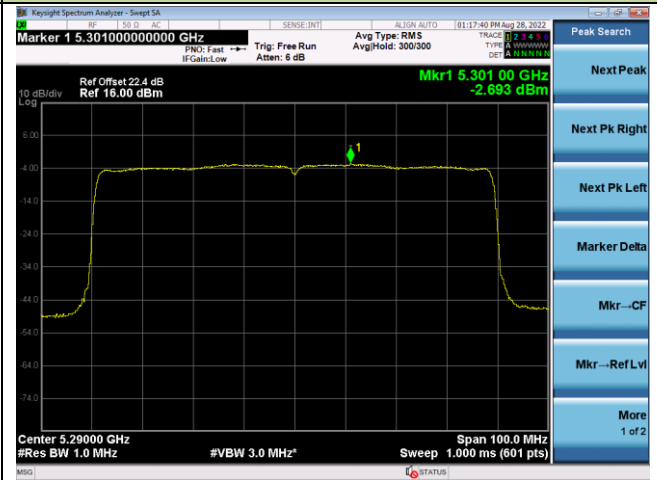

Channel 142 (5710MHz)

Channel 151 (5755MHz)

Channel 159 (5795MHz)

802.11ax-HE80 Power Spectral Density – Ant 0

Channel 42 (5210MHz)

Channel 58 (5290MHz)

Channel 106 (5530MHz)

Channel 122 (5610MHz)