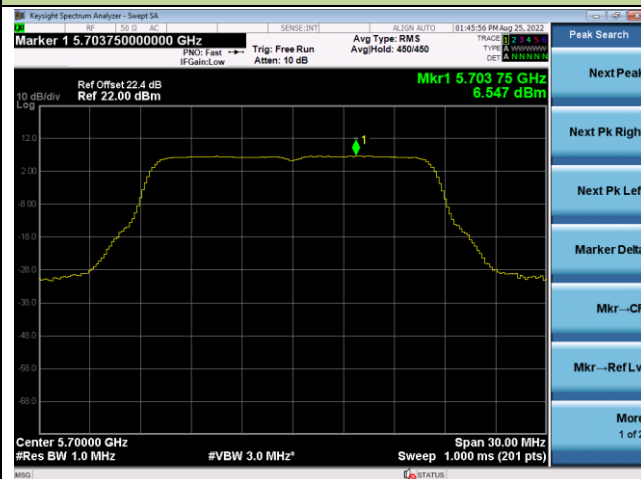

Channel 64 (5320MHz)

802.11a Power Spectral Density – Ant 1

Channel 100 (5500MHz)

Channel 116 (5580MHz)

Channel 140 (5700MHz)

Channel 144 (5720MHz)

Channel 149 (5745MHz)

Channel 157 (5785MHz)

802.11a Power Spectral Density – Ant 1

Channel 165 (5825MHz)