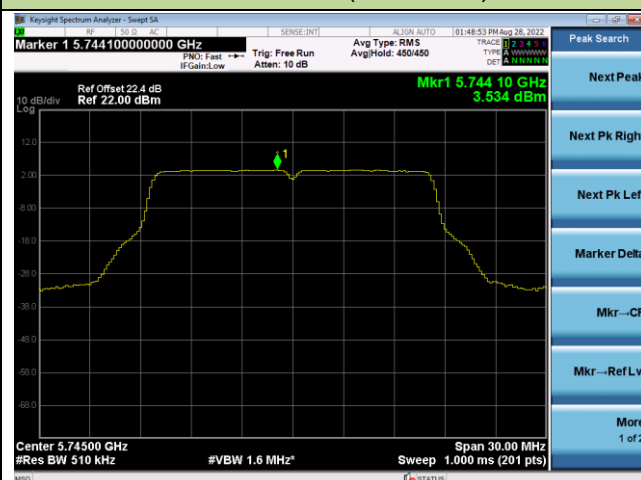

Channel 64 (5320MHz)

802.11a Power Spectral Density – Ant 1

Channel 100 (5500MHz)

Channel 116 (5580MHz)

Channel 140 (5700MHz)

Channel 144 (5720MHz)

Channel 149 (5745MHz)

Channel 157 (5785MHz)

802.11a Power Spectral Density – Ant 1

Channel 165 (5825MHz)