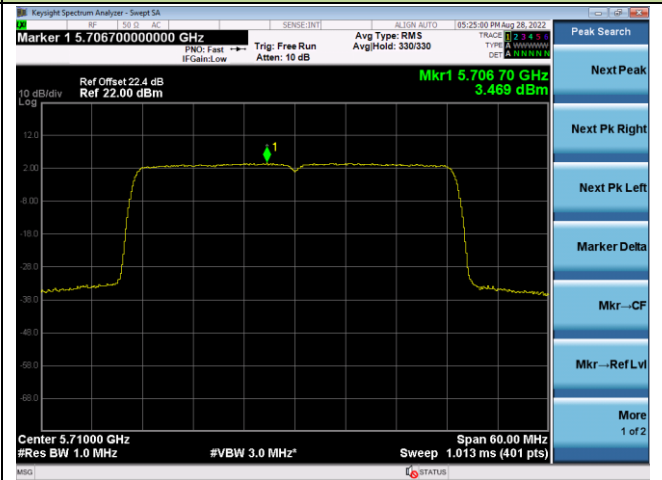

Channel 142 (5710MHz)