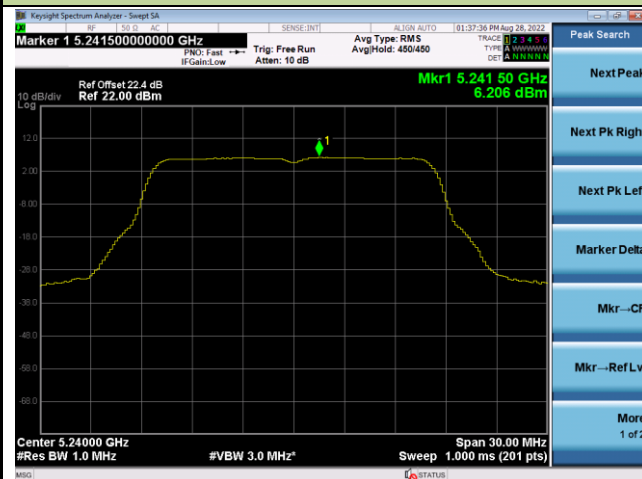

Channel 138 (5690MHz)

Channel 155 (5775MHz)

802.11a Power Spectral Density – Ant 1

Channel 36 (5180MHz)

Channel 44 (5220MHz)

Channel 48 (5240MHz)

Channel 52 (5260MHz)

Channel 60 (5300MHz)

Channel 64 (5320MHz)

802.11a Power Spectral Density – Ant 1

Channel 100 (5500MHz)

Channel 116 (5580MHz)

Channel 140 (5700MHz)

Channel 144 (5720MHz)

Channel 149 (5745MHz)

Channel 157 (5785MHz)