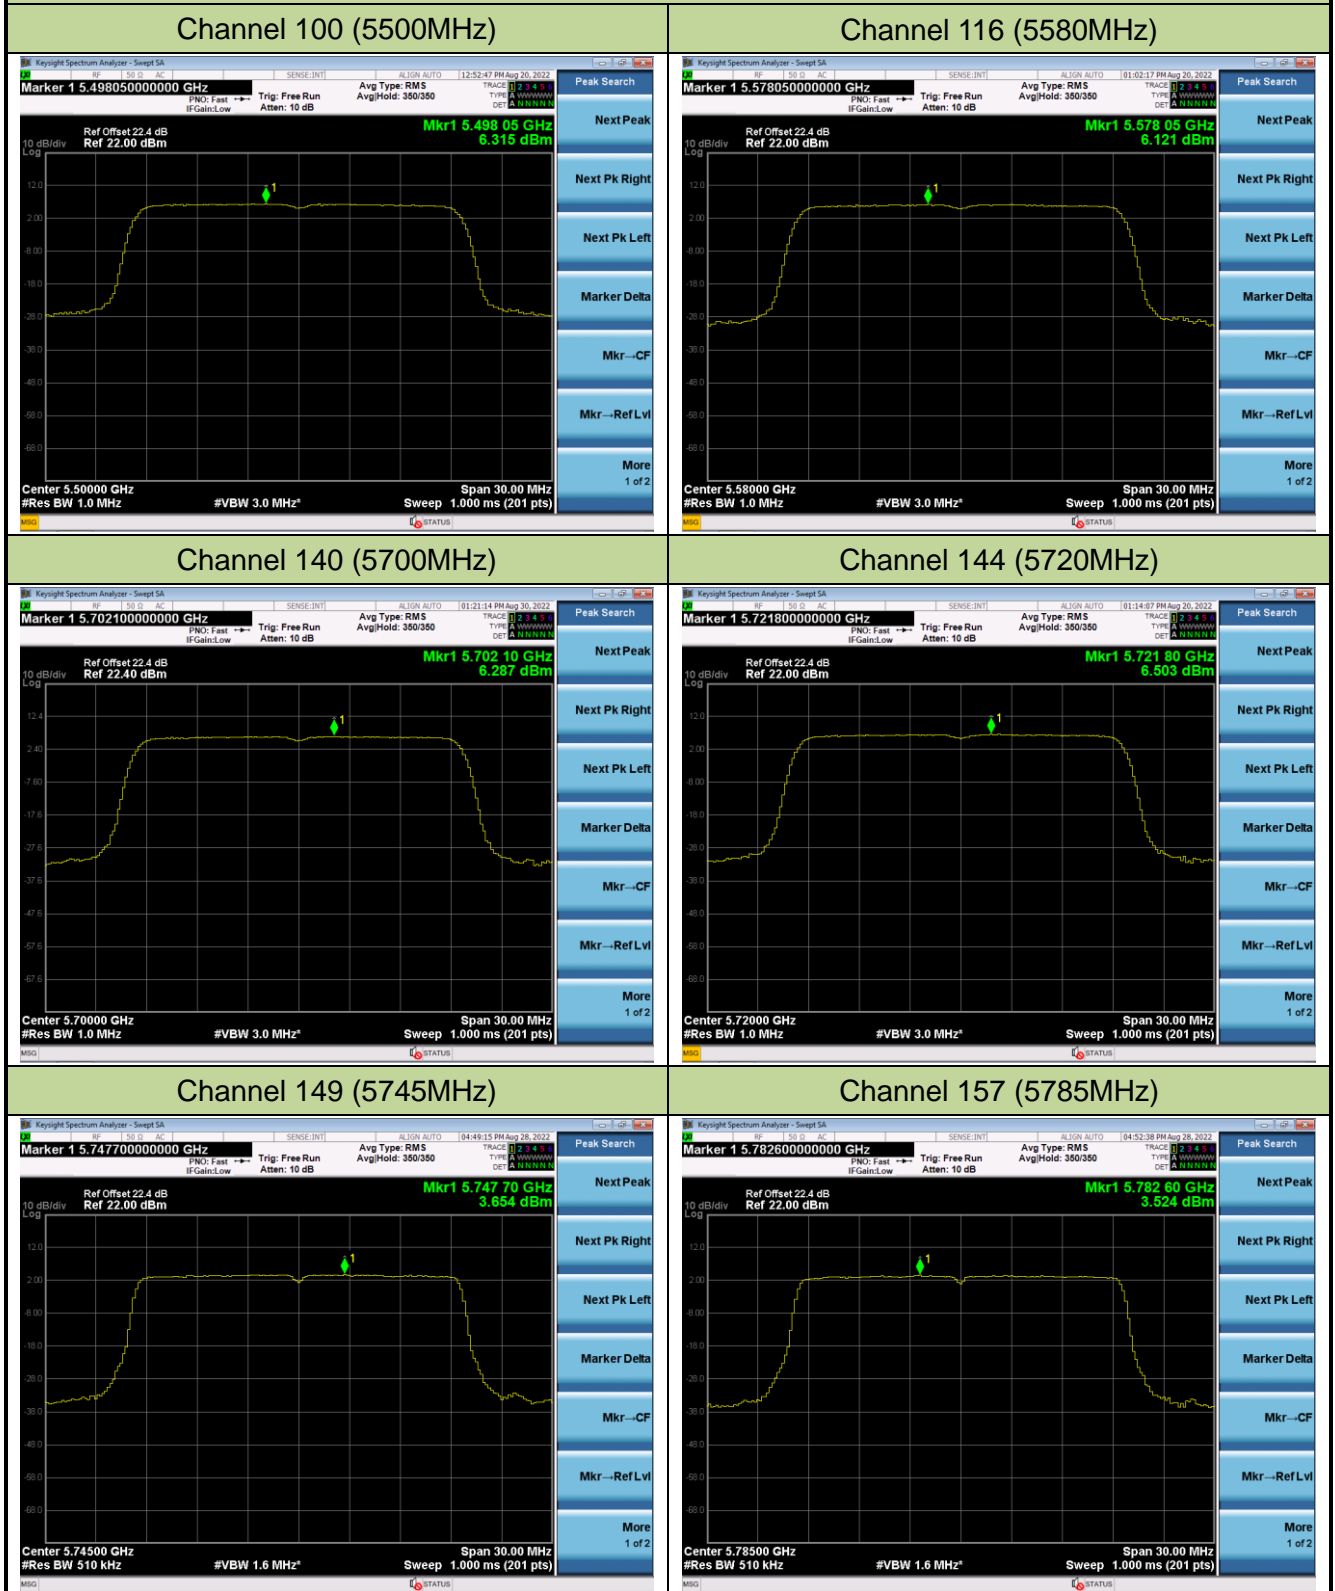

Channel 106 (5530MHz)

Channel 122 (5610MHz)

Channel 138 (5690MHz)

Channel 155 (5775MHz)

802.11ax-HE20 Power Spectral Density – Ant 0

Channel 36 (5180MHz)

Channel 44 (5220MHz)

Channel 48 (5240MHz)

Channel 52 (5260MHz)

Channel 60 (5300MHz)

Channel 64 (5320MHz)

802.11ax-HE20 Power Spectral Density – Ant 0

802.11ax-HE20 Power Spectral Density – Ant 0

Channel 165 (5825MHz)

802.11ax-HE40 Power Spectral Density – Ant 0

Channel 38 (5190MHz)

Channel 46 (5230MHz)

Channel 54 (5270MHz)

Channel 62 (5310MHz)

Channel 102 (5510MHz)

Channel 110 (5550MHz)

802.11ax-HE40 Power Spectral Density – Ant 0

Channel 134 (5670MHz)

Channel 142 (5710MHz)

Channel 151 (5755MHz)

Channel 159 (5795MHz)

802.11ax-HE80 Power Spectral Density – Ant 0

Channel 42 (5210MHz)

Channel 58 (5290MHz)

Channel 106 (5530MHz)

Channel 122 (5610MHz)