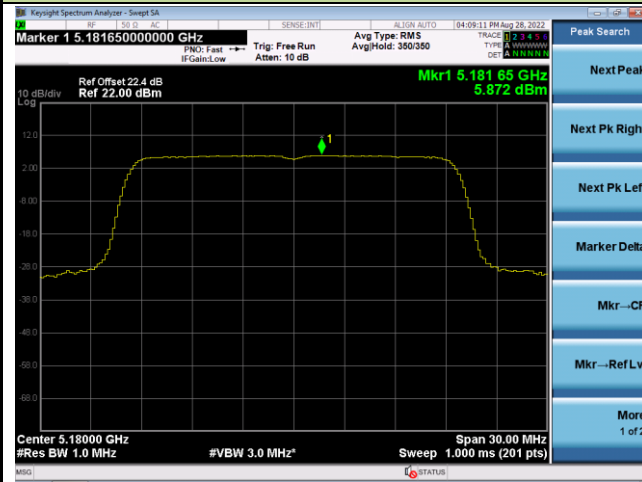

Channel 106 (5530MHz)

Channel 122 (5610MHz)

Channel 138 (5690MHz)

Channel 155 (5775MHz)

802.11ax-HE20 Power Spectral Density – Ant 0

Channel 36 (5180MHz)

Channel 44 (5220MHz)

Channel 48 (5240MHz)