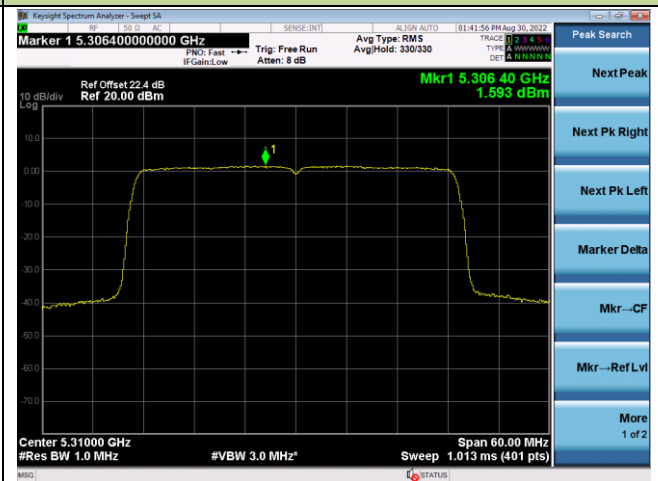

Channel 38 (5190MHz)

Channel 46 (5230MHz)

Channel 54 (5270MHz)

Channel 62 (5310MHz)

Channel 102 (5510MHz)

Channel 110 (5550MHz)

802.11ax-HE40 Power Spectral Density – Ant 0

Channel 134 (5670MHz)

Channel 142 (5710MHz)

Channel 151 (5755MHz)

Channel 159 (5795MHz)

802.11ax-HE80 Power Spectral Density – Ant 0

Channel 42 (5210MHz)

Channel 58 (5290MHz)

Channel 106 (5530MHz)

Channel 122 (5610MHz)