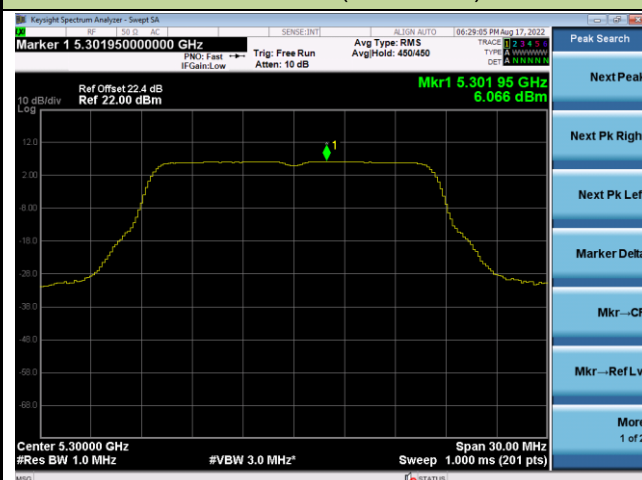

Channel 142 (5710MHz)

Channel 151 (5755MHz)

Channel 159 (5795MHz)

802.11ax-HE80 Power Spectral Density – Ant 0

Channel 42 (5210MHz)

Channel 58 (5290MHz)

Channel 106 (5530MHz)

Channel 122 (5610MHz)

Channel 138 (5690MHz)

Channel 155 (5775MHz)

802.11a Power Spectral Density – Ant 1

Channel 36 (5180MHz)

Channel 44 (5220MHz)

Channel 48 (5240MHz)

Channel 52 (5260MHz)

Channel 60 (5300MHz)

Channel 64 (5320MHz)

802.11a Power Spectral Density – Ant 1

Channel 100 (5500MHz)

Channel 116 (5580MHz)

Channel 140 (5700MHz)

Channel 144 (5720MHz)

Channel 149 (5745MHz)

Channel 157 (5785MHz)