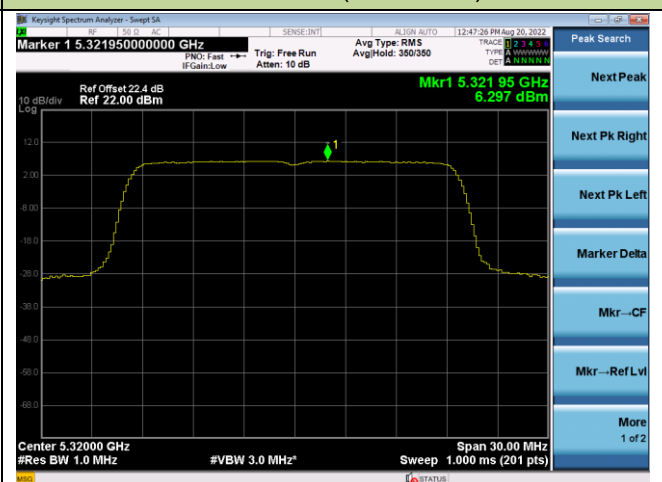

Channel 64 (5320MHz)