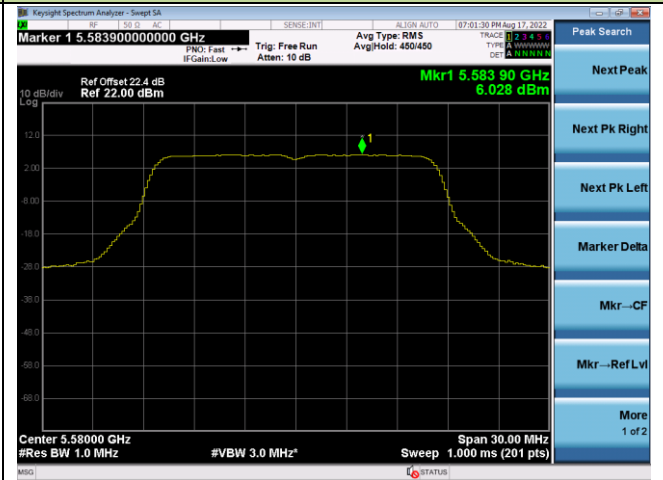

Channel 64 (5320MHz)

802.11a Power Spectral Density – Ant 1

Channel 100 (5500MHz)

Channel 116 (5580MHz)

Channel 140 (5700MHz)

Channel 144 (5720MHz)

Channel 149 (5745MHz)

Channel 157 (5785MHz)

802.11a Power Spectral Density – Ant 1

Channel 165 (5825MHz)