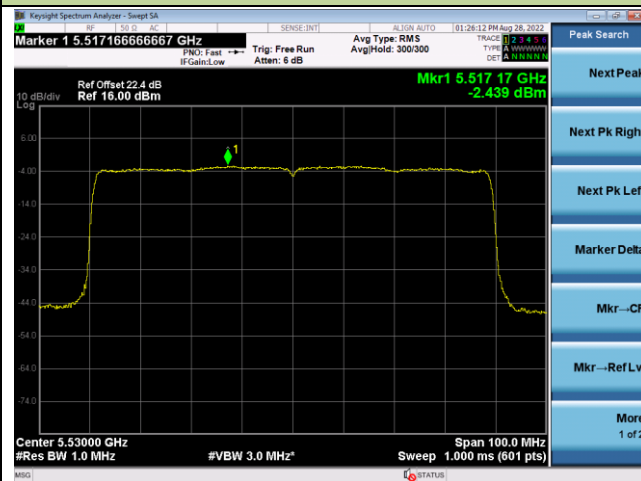

Channel 142 (5710MHz)

Channel 151 (5755MHz)

Channel 159 (5795MHz)

802.11ax-HE80 Power Spectral Density – Ant 0

Channel 42 (5210MHz)

Channel 58 (5290MHz)

Channel 106 (5530MHz)

Channel 122 (5610MHz)