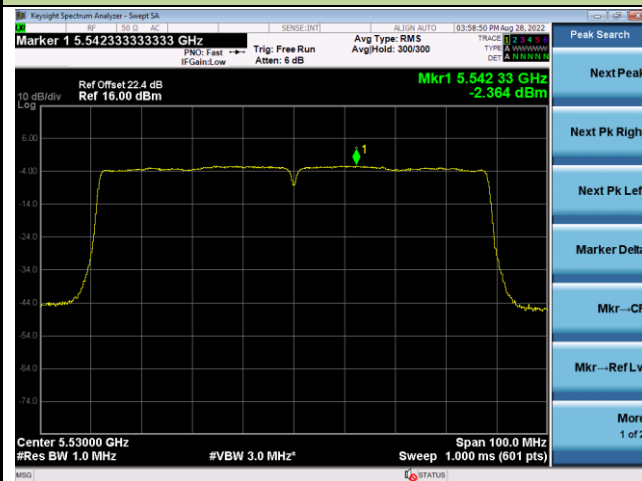

Channel 106 (5530MHz)