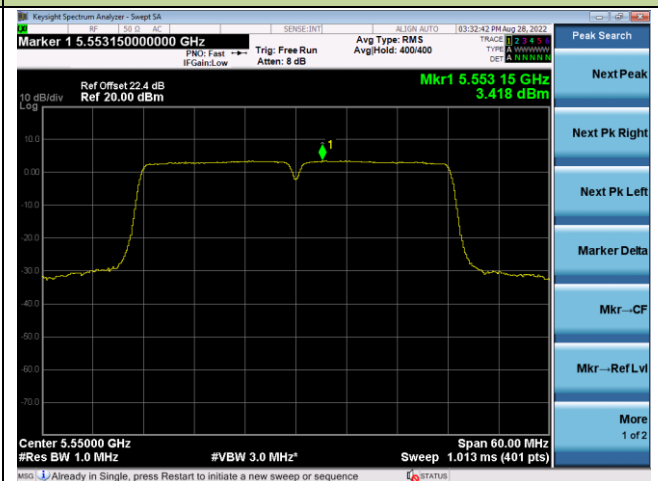

Channel 165 (5825MHz)

802.11ac-VHT40 Power Spectral Density – Ant 0

Channel 38 (5190MHz)

Channel 46 (5230MHz)

Channel 54 (5270MHz)

Channel 62 (5310MHz)

Channel 102 (5510MHz)

Channel 110 (5550MHz)

802.11ac-VHT40 Power Spectral Density – Ant 0

Channel 134 (5670MHz)

Channel 142 (5710MHz)

Channel 151 (5755MHz)

Channel 159 (5795MHz)

802.11ac-VHT80 Power Spectral Density – Ant 0

Channel 42 (5210MHz)

Channel 58 (5290MHz)