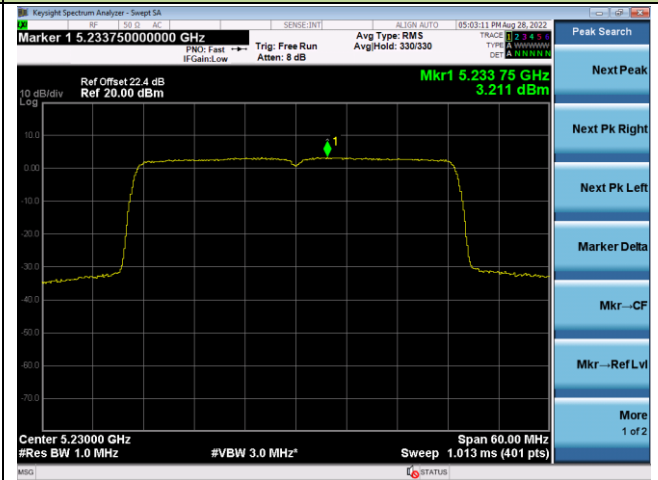

Channel 46 (5230MHz)