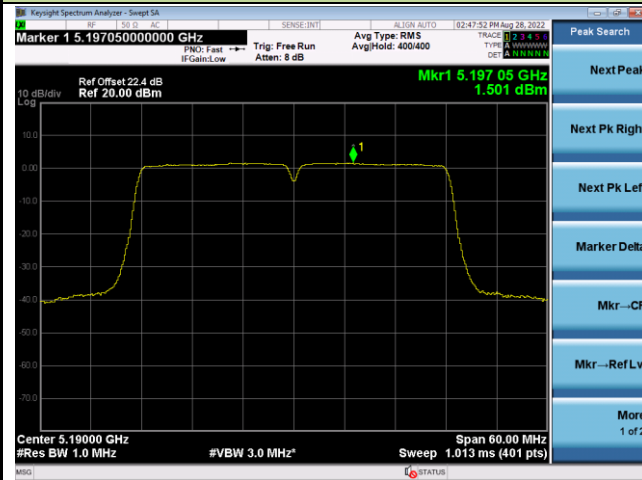

802.11ac-VHT40 Power Spectral Density – Ant 0

Channel 38 (5190MHz)