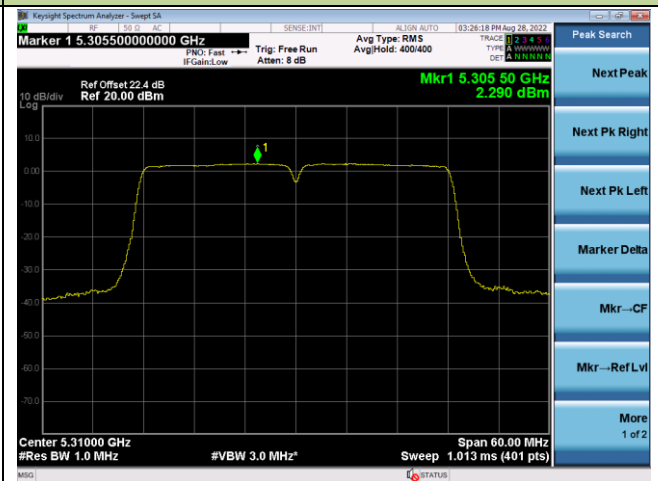

Channel 165 (5825MHz)

802.11ac-VHT40 Power Spectral Density – Ant 0

Channel 38 (5190MHz)

Channel 46 (5230MHz)

Channel 54 (5270MHz)

Channel 62 (5310MHz)

Channel 102 (5510MHz)

Channel 110 (5550MHz)

802.11ac-VHT40 Power Spectral Density – Ant 0

Channel 134 (5670MHz)

Channel 142 (5710MHz)

Channel 151 (5755MHz)

Channel 159 (5795MHz)

802.11ac-VHT80 Power Spectral Density – Ant 0

Channel 42 (5210MHz)

Channel 58 (5290MHz)