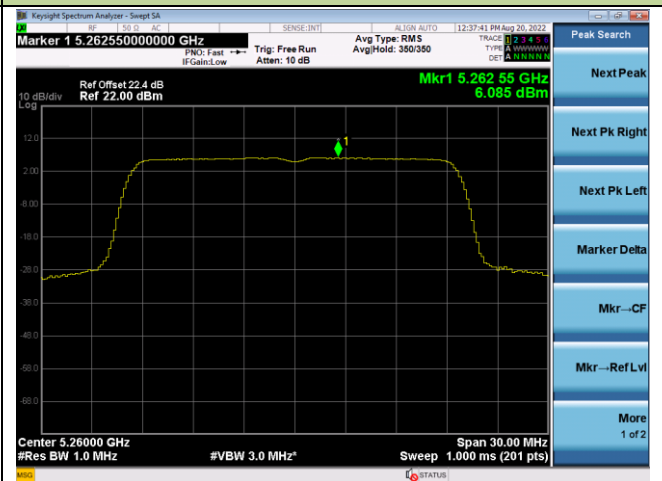

Channel 52 (5260MHz)