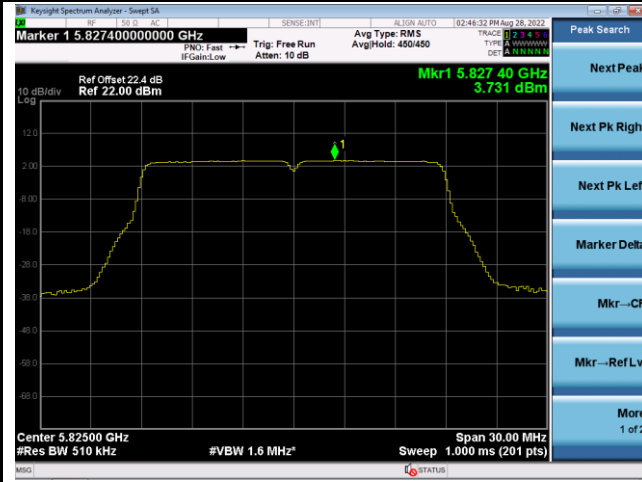

802.11ac-VHT20 Power Spectral Density – Ant 0

Channel 165 (5825MHz)