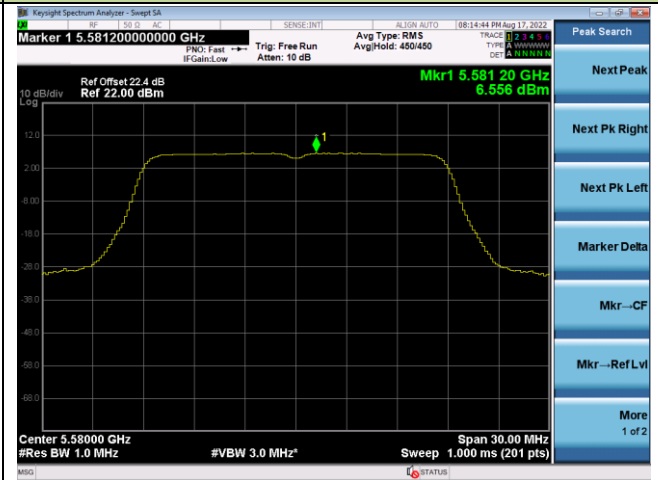

802.11ac-VHT20 Power Spectral Density – Ant 0

Channel 100 (5500MHz)

Channel 116 (5580MHz)

Channel 140 (5700MHz)

Channel 144 (5720MHz)

Channel 149 (5745MHz)

Channel 157 (5785MHz)

802.11ac-VHT20 Power Spectral Density – Ant 0

Channel 165 (5825MHz)

802.11ac-VHT40 Power Spectral Density – Ant 0

Channel 38 (5190MHz)

Channel 46 (5230MHz)

Channel 54 (5270MHz)

Channel 62 (5310MHz)

Channel 102 (5510MHz)

Channel 110 (5550MHz)