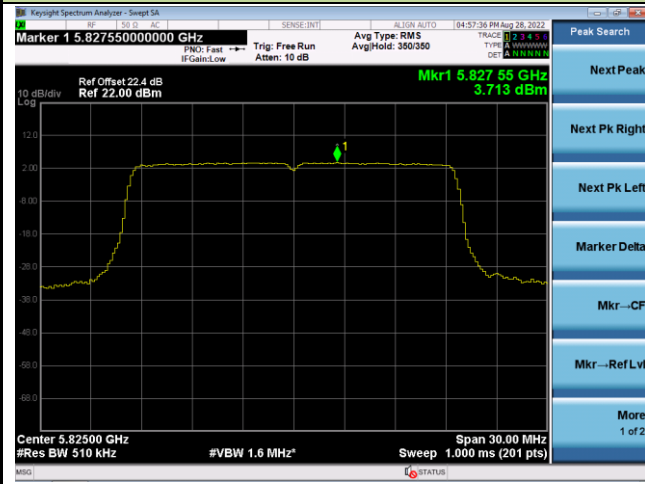

Channel 52 (5260MHz)

Channel 60 (5300MHz)

Channel 64 (5320MHz)

802.11ax-HE20 Power Spectral Density – Ant 0

802.11ax-HE20 Power Spectral Density – Ant 0

Channel 165 (5825MHz)

802.11ax-HE40 Power Spectral Density – Ant 0