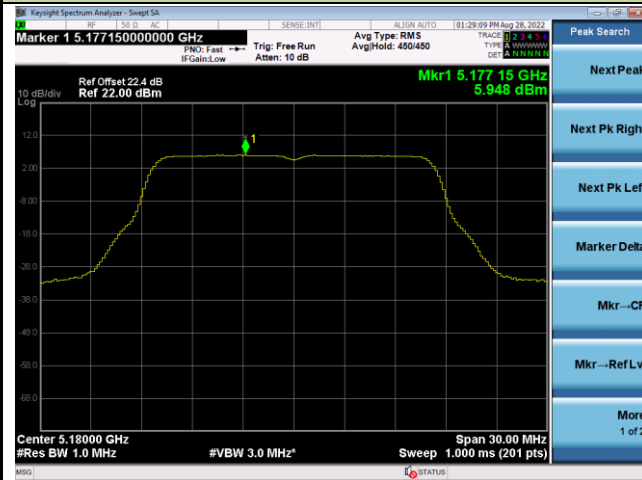

Channel 138 (5690MHz)

Channel 155 (5775MHz)

802.11a Power Spectral Density – Ant 1

Channel 36 (5180MHz)

Channel 44 (5220MHz)

Channel 48 (5240MHz)

Channel 52 (5260MHz)

Channel 60 (5300MHz)

Channel 64 (5320MHz)

802.11a Power Spectral Density – Ant 1

Channel 100 (5500MHz)

Channel 116 (5580MHz)

Channel 140 (5700MHz)

Channel 144 (5720MHz)

Channel 149 (5745MHz)

Channel 157 (5785MHz)