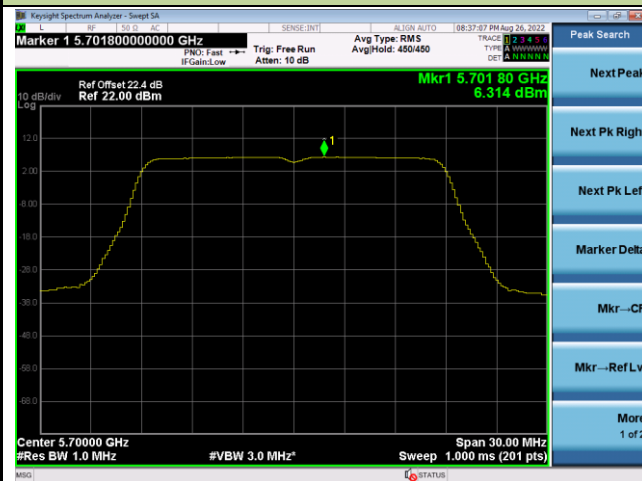

802.11ac-VHT20 Power Spectral Density – Ant 0

Channel 100 (5500MHz)

Channel 116 (5580MHz)

Channel 140 (5700MHz)

Channel 144 (5720MHz)

Channel 149 (5745MHz)

Channel 157 (5785MHz)

802.11ac-VHT20 Power Spectral Density – Ant 0