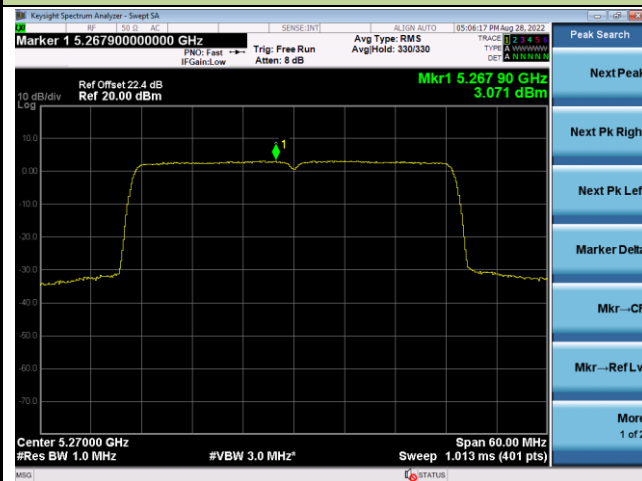

Channel 54 (5270MHz)