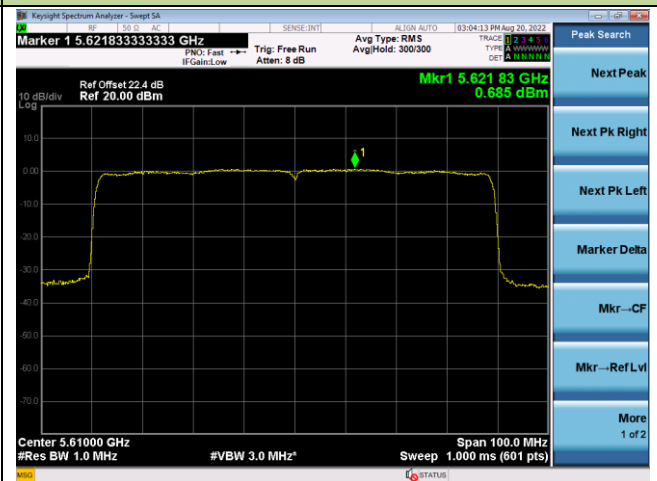

Channel 142 (5710MHz)

Channel 151 (5755MHz)

Channel 159 (5795MHz)

802.11ax-HE80 Power Spectral Density – Ant 0

Channel 42 (5210MHz)

Channel 58 (5290MHz)

Channel 106 (5530MHz)

Channel 122 (5610MHz)

Channel 138 (5690MHz)

Channel 155 (5775MHz)

802.11a Power Spectral Density – Ant 1

Channel 36 (5180MHz)

Channel 44 (5220MHz)

Channel 48 (5240MHz)

Channel 52 (5260MHz)

Channel 60 (5300MHz)