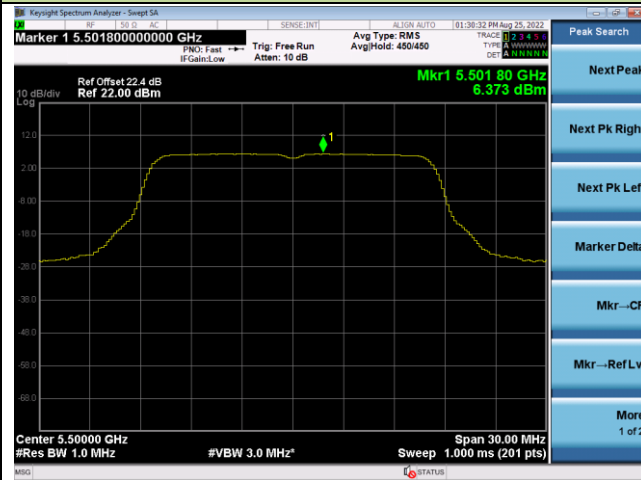

Channel 138 (5690MHz)

Channel 155 (5775MHz)

802.11a Power Spectral Density – Ant 1

Channel 36 (5180MHz)

Channel 44 (5220MHz)

Channel 48 (5240MHz)

Channel 52 (5260MHz)

Channel 60 (5300MHz)

Channel 64 (5320MHz)

802.11a Power Spectral Density – Ant 1

Channel 100 (5500MHz)

Channel 116 (5580MHz)

Channel 140 (5700MHz)

Channel 144 (5720MHz)

Channel 149 (5745MHz)

Channel 157 (5785MHz)