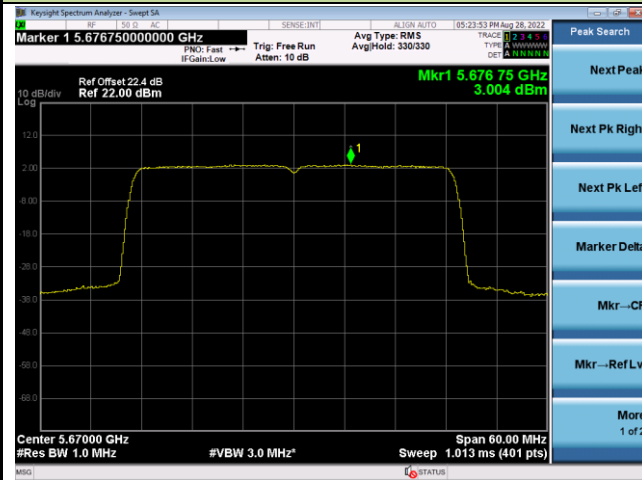

Channel 38 (5190MHz)

Channel 46 (5230MHz)

Channel 54 (5270MHz)

Channel 62 (5310MHz)

Channel 102 (5510MHz)

Channel 110 (5550MHz)

802.11ax-HE40 Power Spectral Density – Ant 0

Channel 134 (5670MHz)