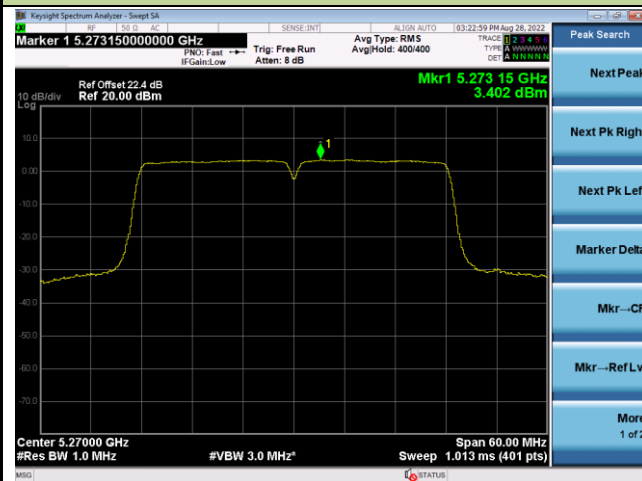

Channel 165 (5825MHz)

802.11ac-VHT40 Power Spectral Density – Ant 0

Channel 38 (5190MHz)

Channel 46 (5230MHz)

Channel 54 (5270MHz)

Channel 62 (5310MHz)

Channel 102 (5510MHz)

Channel 110 (5550MHz)

802.11ac-VHT40 Power Spectral Density – Ant 0

Channel 134 (5670MHz)

Channel 142 (5710MHz)

Channel 151 (5755MHz)

Channel 159 (5795MHz)

802.11ac-VHT80 Power Spectral Density – Ant 0

Channel 42 (5210MHz)

Channel 58 (5290MHz)