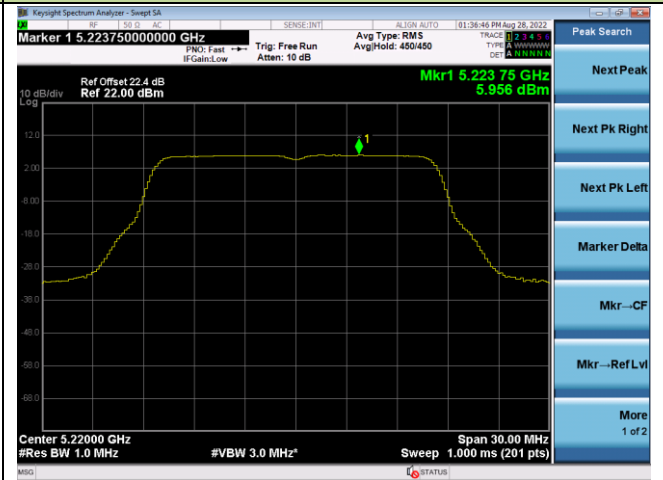

Channel 138 (5690MHz)

Channel 155 (5775MHz)

802.11a Power Spectral Density – Ant 1

Channel 36 (5180MHz)

Channel 44 (5220MHz)

Channel 48 (5240MHz)

Channel 52 (5260MHz)

Channel 60 (5300MHz)