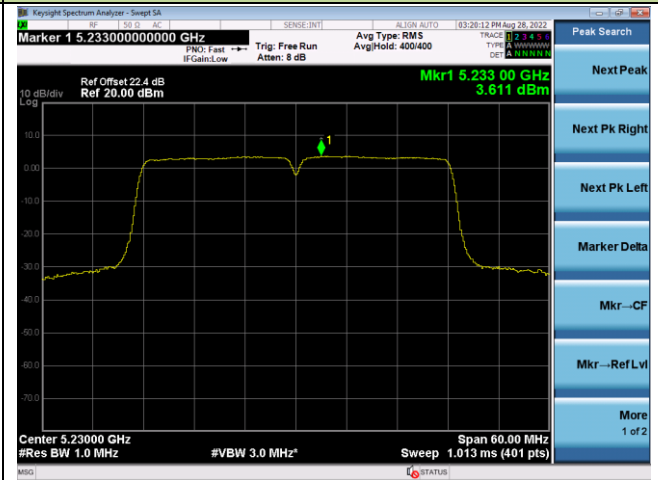

Channel 165 (5825MHz)

802.11ac-VHT40 Power Spectral Density – Ant 0

Channel 38 (5190MHz)

Channel 46 (5230MHz)

Channel 54 (5270MHz)

Channel 62 (5310MHz)

Channel 102 (5510MHz)

Channel 110 (5550MHz)

802.11ac-VHT40 Power Spectral Density – Ant 0

Channel 134 (5670MHz)

Channel 142 (5710MHz)

Channel 151 (5755MHz)

Channel 159 (5795MHz)

802.11ac-VHT80 Power Spectral Density – Ant 0

Channel 42 (5210MHz)

Channel 58 (5290MHz)