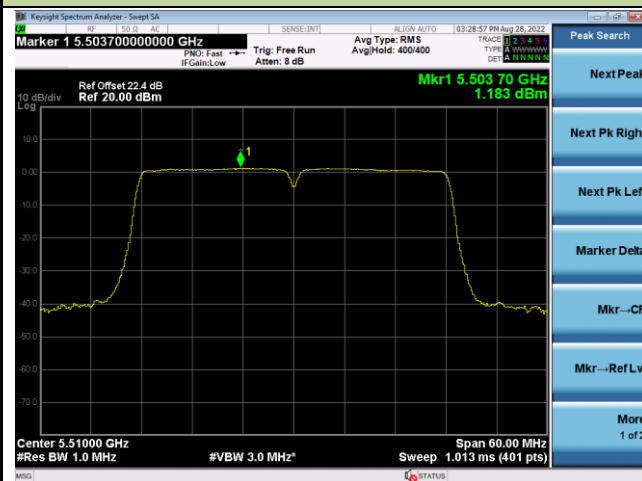

Channel 165 (5825MHz)

802.11ac-VHT40 Power Spectral Density – Ant 0

Channel 38 (5190MHz)

Channel 46 (5230MHz)

Channel 54 (5270MHz)

Channel 62 (5310MHz)

Channel 102 (5510MHz)

Channel 110 (5550MHz)

802.11ac-VHT40 Power Spectral Density – Ant 0

Channel 134 (5670MHz)

Channel 142 (5710MHz)

Channel 151 (5755MHz)

Channel 159 (5795MHz)

802.11ac-VHT80 Power Spectral Density – Ant 0

Channel 42 (5210MHz)

Channel 58 (5290MHz)