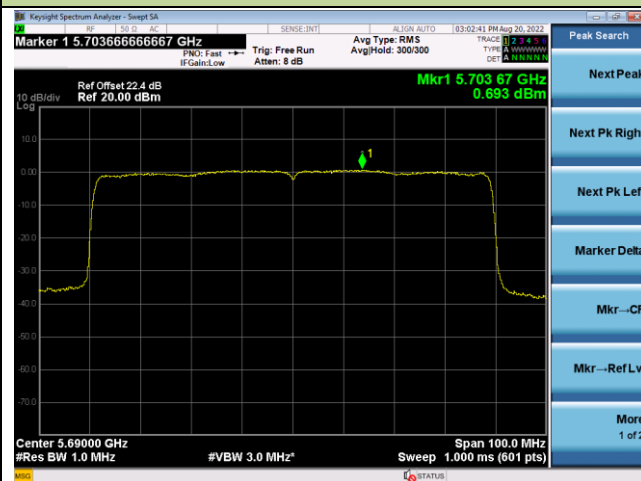

Channel 142 (5710MHz)

Channel 151 (5755MHz)

Channel 159 (5795MHz)

802.11ax-HE80 Power Spectral Density – Ant 0

Channel 42 (5210MHz)

Channel 58 (5290MHz)

Channel 106 (5530MHz)

Channel 122 (5610MHz)

Channel 138 (5690MHz)

Channel 155 (5775MHz)

802.11a Power Spectral Density – Ant 1

Channel 36 (5180MHz)

Channel 44 (5220MHz)

Channel 48 (5240MHz)

Channel 52 (5260MHz)

Channel 60 (5300MHz)