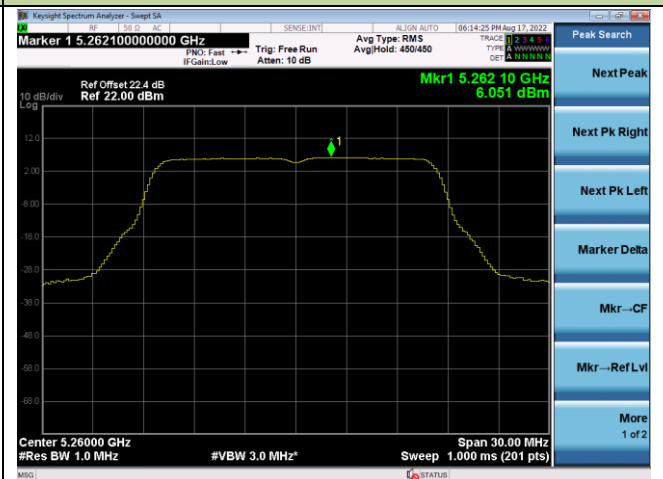

Channel 138 (5690MHz)

Channel 155 (5775MHz)

802.11a Power Spectral Density – Ant 1

Channel 36 (5180MHz)

Channel 44 (5220MHz)

Channel 48 (5240MHz)

Channel 52 (5260MHz)

Channel 60 (5300MHz)

Channel 64 (5320MHz)

802.11a Power Spectral Density – Ant 1

Channel 100 (5500MHz)

Channel 116 (5580MHz)

Channel 140 (5700MHz)

Channel 144 (5720MHz)

Channel 149 (5745MHz)

Channel 157 (5785MHz)