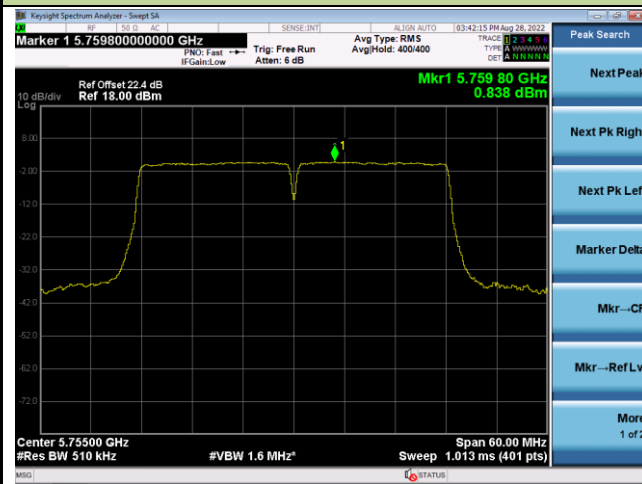

802.11ac-VHT40 Power Spectral Density – Ant 0

Channel 134 (5670MHz)

Channel 142 (5710MHz)

Channel 151 (5755MHz)

Channel 159 (5795MHz)

802.11ac-VHT80 Power Spectral Density – Ant 0

Channel 42 (5210MHz)

Channel 58 (5290MHz)