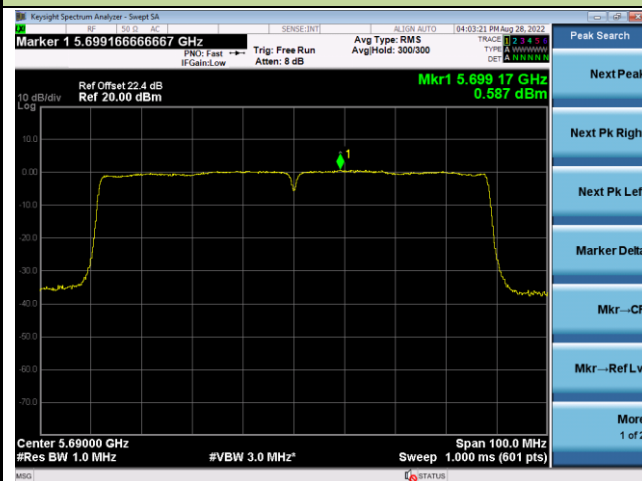

Channel 138 (5690MHz)