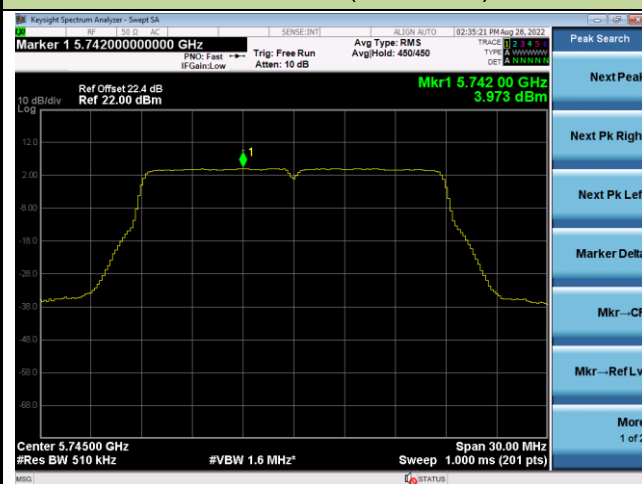

802.11ac-VHT20 Power Spectral Density – Ant 0

Channel 100 (5500MHz)

Channel 116 (5580MHz)

Channel 140 (5700MHz)

Channel 144 (5720MHz)

Channel 149 (5745MHz)

Channel 157 (5785MHz)

802.11ac-VHT20 Power Spectral Density – Ant 0

Channel 165 (5825MHz)

802.11ac-VHT40 Power Spectral Density – Ant 0

Channel 38 (5190MHz)

Channel 46 (5230MHz)

Channel 54 (5270MHz)

Channel 62 (5310MHz)

Channel 102 (5510MHz)

Channel 110 (5550MHz)