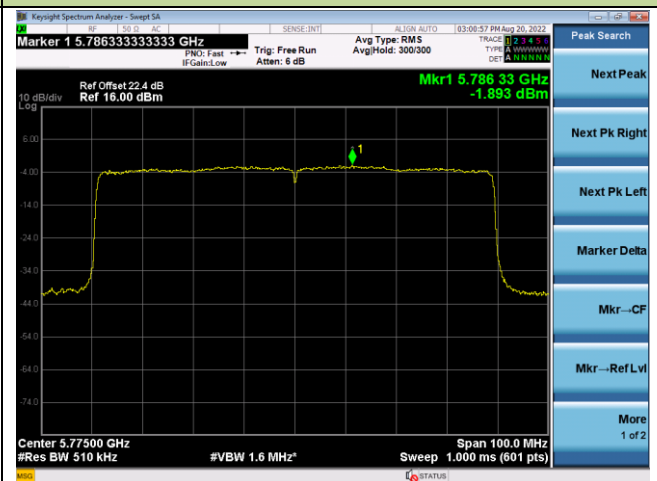

Channel 155 (5775MHz)