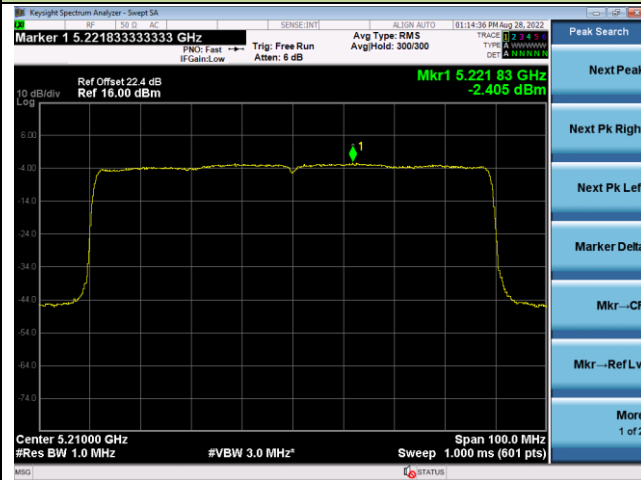

Channel 142 (5710MHz)

Channel 151 (5755MHz)

Channel 159 (5795MHz)

802.11ax-HE80 Power Spectral Density – Ant 0

Channel 42 (5210MHz)

Channel 58 (5290MHz)

Channel 106 (5530MHz)

Channel 122 (5610MHz)

Channel 138 (5690MHz)

Channel 155 (5775MHz)

802.11a Power Spectral Density – Ant 1

Channel 36 (5180MHz)

Channel 44 (5220MHz)

Channel 48 (5240MHz)

Channel 52 (5260MHz)

Channel 60 (5300MHz)