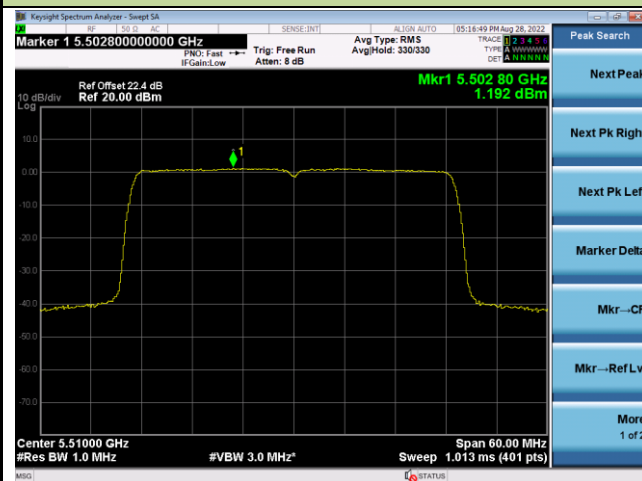

Channel 38 (5190MHz)

Channel 46 (5230MHz)

Channel 54 (5270MHz)

Channel 62 (5310MHz)

Channel 102 (5510MHz)

Channel 110 (5550MHz)

802.11ax-HE40 Power Spectral Density – Ant 0

Channel 134 (5670MHz)

Channel 142 (5710MHz)

Channel 151 (5755MHz)

Channel 159 (5795MHz)

802.11ax-HE80 Power Spectral Density – Ant 0

Channel 42 (5210MHz)

Channel 58 (5290MHz)

Channel 106 (5530MHz)

Channel 122 (5610MHz)