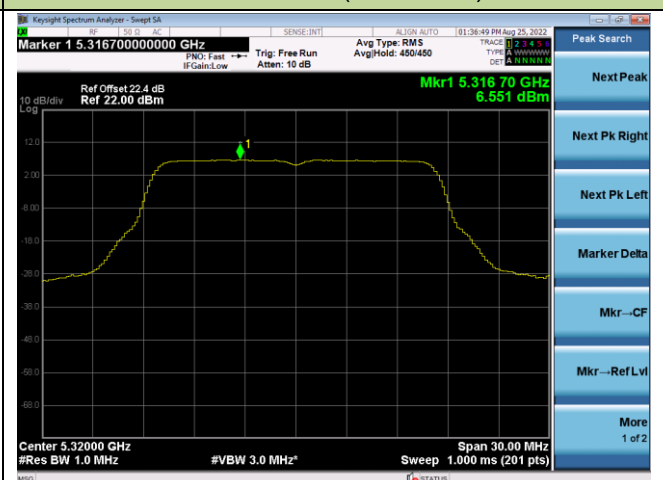

Channel 138 (5690MHz)

Channel 155 (5775MHz)

802.11a Power Spectral Density – Ant 1

Channel 36 (5180MHz)

Channel 44 (5220MHz)

Channel 48 (5240MHz)

Channel 52 (5260MHz)

Channel 60 (5300MHz)

Channel 64 (5320MHz)

802.11a Power Spectral Density – Ant 1

Channel 100 (5500MHz)

Channel 116 (5580MHz)

Channel 140 (5700MHz)

Channel 144 (5720MHz)

Channel 149 (5745MHz)

Channel 157 (5785MHz)