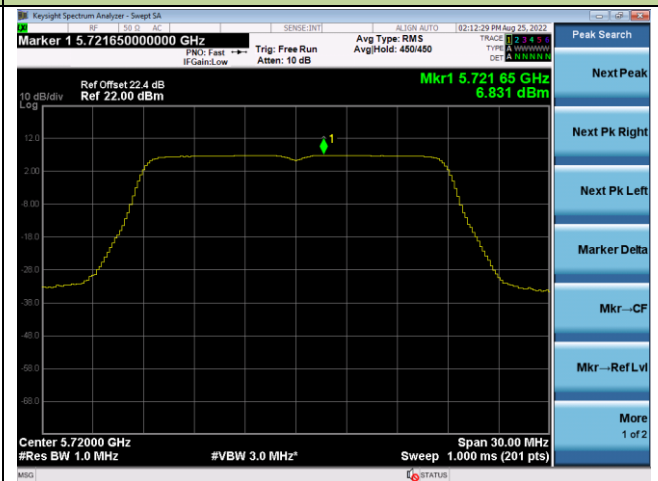

802.11ac-VHT20 Power Spectral Density – Ant 0

Channel 100 (5500MHz)

Channel 116 (5580MHz)

Channel 140 (5700MHz)

Channel 144 (5720MHz)

Channel 149 (5745MHz)

Channel 157 (5785MHz)

802.11ac-VHT20 Power Spectral Density – Ant 0