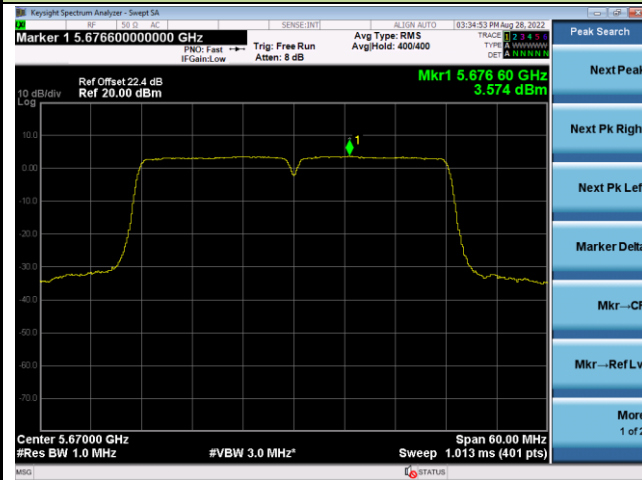

Channel 165 (5825MHz)

802.11ac-VHT40 Power Spectral Density – Ant 0

Channel 38 (5190MHz)

Channel 46 (5230MHz)

Channel 54 (5270MHz)

Channel 62 (5310MHz)

Channel 102 (5510MHz)

Channel 110 (5550MHz)

802.11ac-VHT40 Power Spectral Density – Ant 0

Channel 134 (5670MHz)

Channel 142 (5710MHz)

Channel 151 (5755MHz)

Channel 159 (5795MHz)

802.11ac-VHT80 Power Spectral Density – Ant 0

Channel 42 (5210MHz)

Channel 58 (5290MHz)