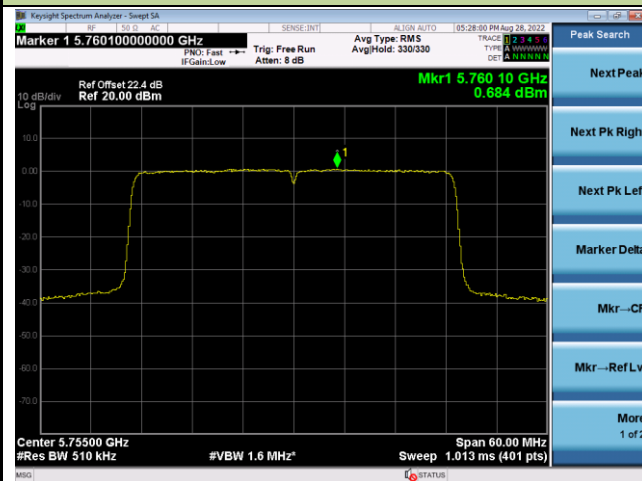

Channel 151 (5755MHz)