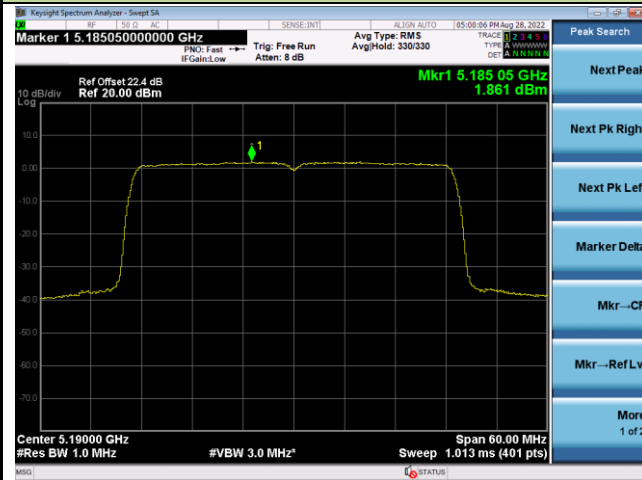

802.11ax-HE40 Power Spectral Density – Ant 0

Channel 38 (5190MHz)