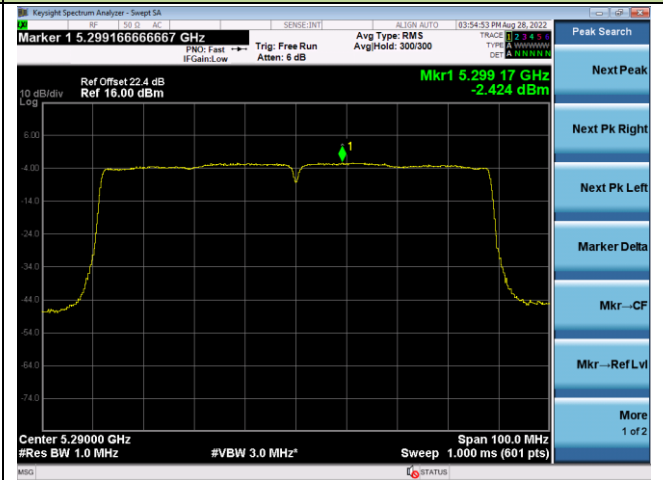

802.11ac-VHT40 Power Spectral Density – Ant 0

Channel 134 (5670MHz)

Channel 142 (5710MHz)

Channel 151 (5755MHz)

Channel 159 (5795MHz)

802.11ac-VHT80 Power Spectral Density – Ant 0

Channel 42 (5210MHz)

Channel 58 (5290MHz)