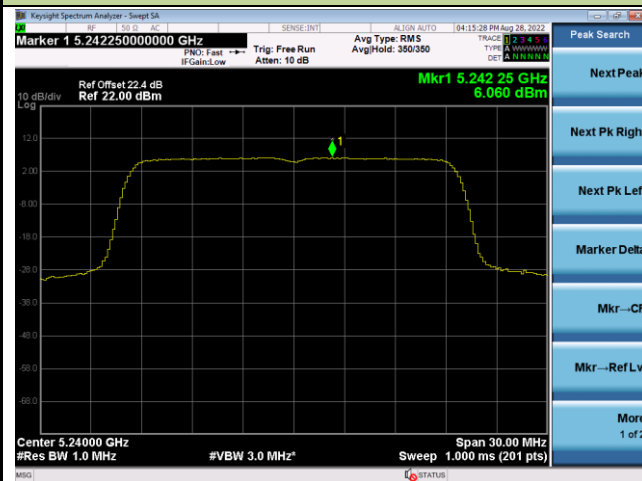

Channel 106 (5530MHz)

Channel 122 (5610MHz)

Channel 138 (5690MHz)

Channel 155 (5775MHz)

802.11ax-HE20 Power Spectral Density – Ant 0

Channel 36 (5180MHz)

Channel 44 (5220MHz)

Channel 48 (5240MHz)

Channel 52 (5260MHz)

Channel 60 (5300MHz)

Channel 64 (5320MHz)

802.11ax-HE20 Power Spectral Density – Ant 0

802.11ax-HE20 Power Spectral Density – Ant 0

Channel 165 (5825MHz)

802.11ax-HE40 Power Spectral Density – Ant 0