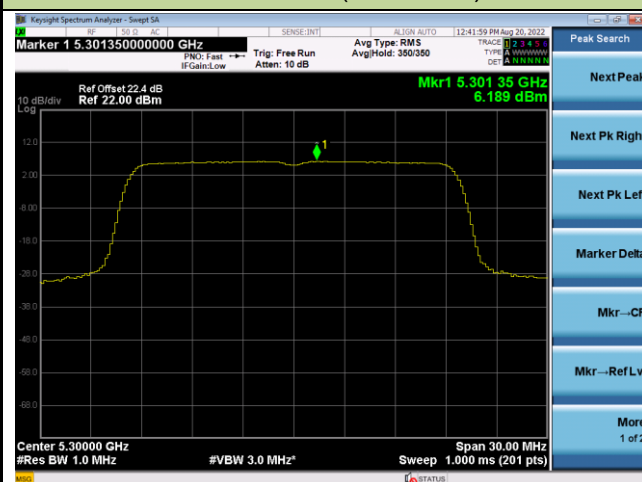

Channel 106 (5530MHz)

Channel 122 (5610MHz)

Channel 138 (5690MHz)

Channel 155 (5775MHz)

802.11ax-HE20 Power Spectral Density – Ant 0

Channel 36 (5180MHz)

Channel 44 (5220MHz)

Channel 48 (5240MHz)

Channel 52 (5260MHz)

Channel 60 (5300MHz)

Channel 64 (5320MHz)

802.11ax-HE20 Power Spectral Density – Ant 0

802.11ax-HE20 Power Spectral Density – Ant 0

Channel 165 (5825MHz)

802.11ax-HE40 Power Spectral Density – Ant 0