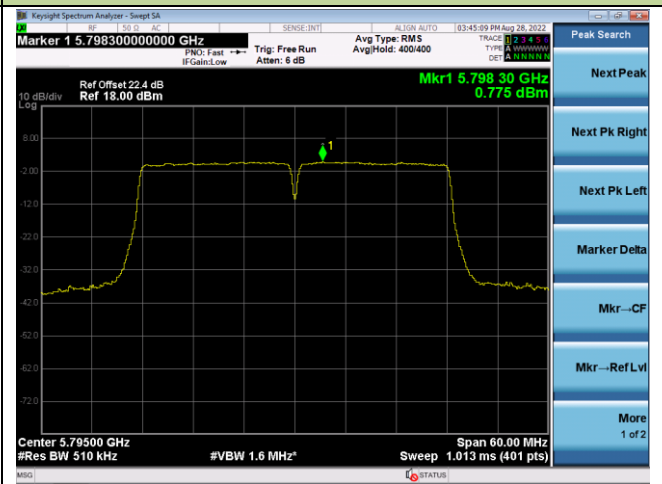

802.11ac-VHT40 Power Spectral Density – Ant 0

Channel 134 (5670MHz)

Channel 142 (5710MHz)

Channel 151 (5755MHz)

Channel 159 (5795MHz)

802.11ac-VHT80 Power Spectral Density – Ant 0

Channel 42 (5210MHz)

Channel 58 (5290MHz)