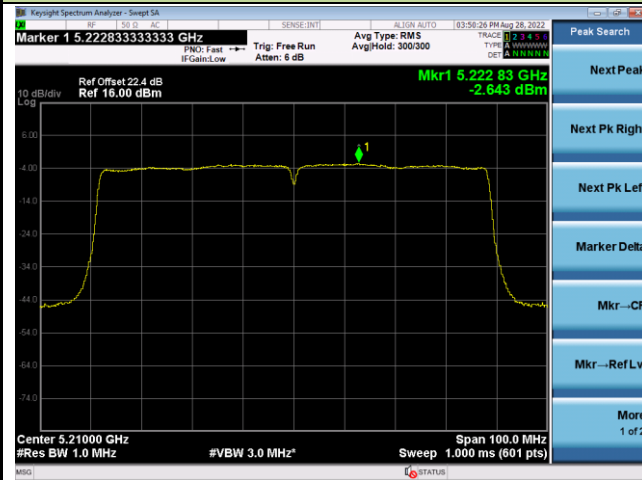

802.11ac-VHT40 Power Spectral Density – Ant 0

Channel 134 (5670MHz)

Channel 142 (5710MHz)

Channel 151 (5755MHz)

Channel 159 (5795MHz)

802.11ac-VHT80 Power Spectral Density – Ant 0

Channel 42 (5210MHz)

Channel 58 (5290MHz)