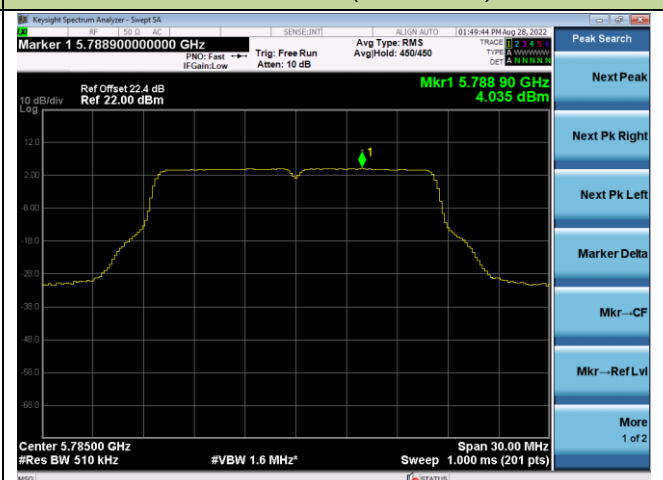

Channel 64 (5320MHz)

802.11a Power Spectral Density – Ant 1

Channel 100 (5500MHz)

Channel 116 (5580MHz)

Channel 140 (5700MHz)

Channel 144 (5720MHz)

Channel 149 (5745MHz)

Channel 157 (5785MHz)

802.11a Power Spectral Density – Ant 1

Channel 165 (5825MHz)