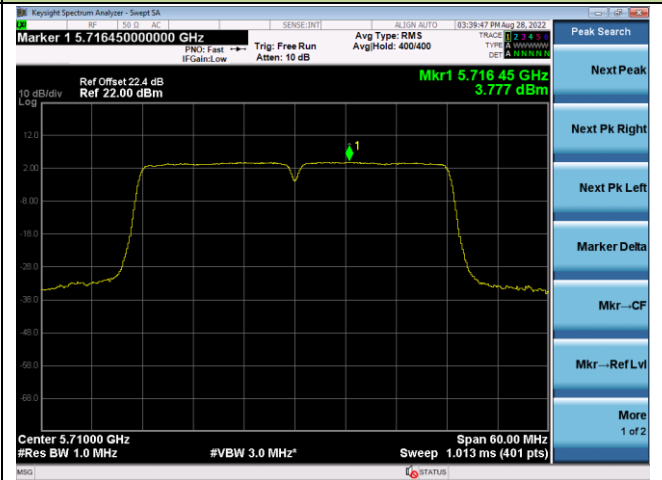

Channel 165 (5825MHz)

802.11ac-VHT40 Power Spectral Density – Ant 0

Channel 38 (5190MHz)

Channel 46 (5230MHz)

Channel 54 (5270MHz)

Channel 62 (5310MHz)

Channel 102 (5510MHz)

Channel 110 (5550MHz)

802.11ac-VHT40 Power Spectral Density – Ant 0

Channel 134 (5670MHz)

Channel 142 (5710MHz)

Channel 151 (5755MHz)

Channel 159 (5795MHz)

802.11ac-VHT80 Power Spectral Density – Ant 0

Channel 42 (5210MHz)

Channel 58 (5290MHz)