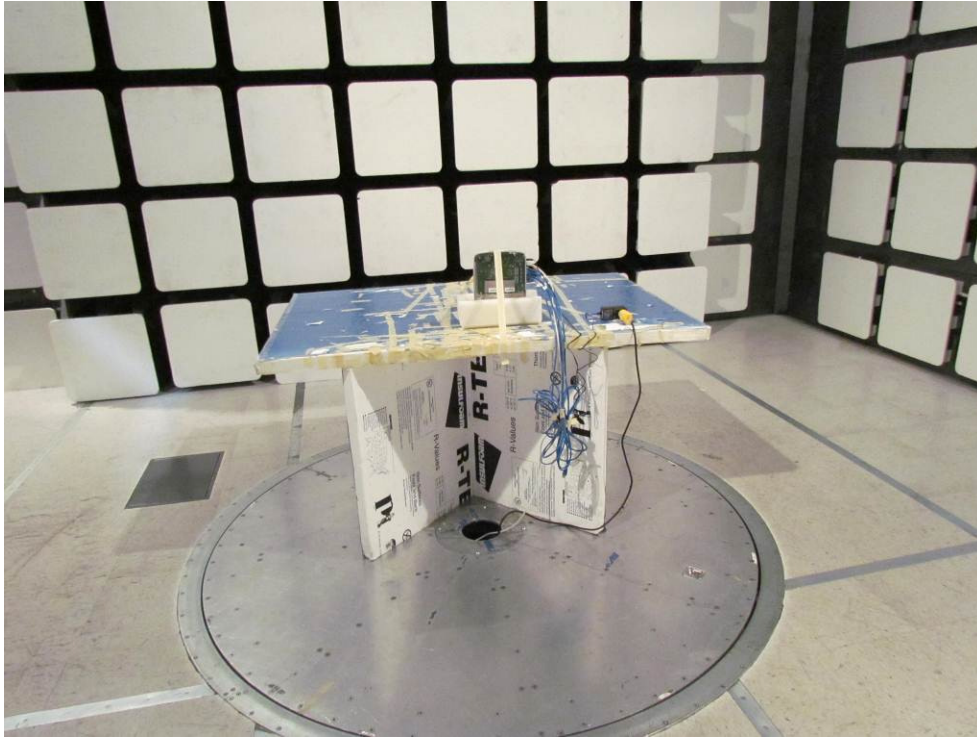

**Aruba Networks
ARUB154- APINR155/ APINR15P**

Conducted Test Setup

1.1. Test Setup - Digital Emissions below 1 GHz

1.2. Radiated Emissions Test Setup >1 GHz