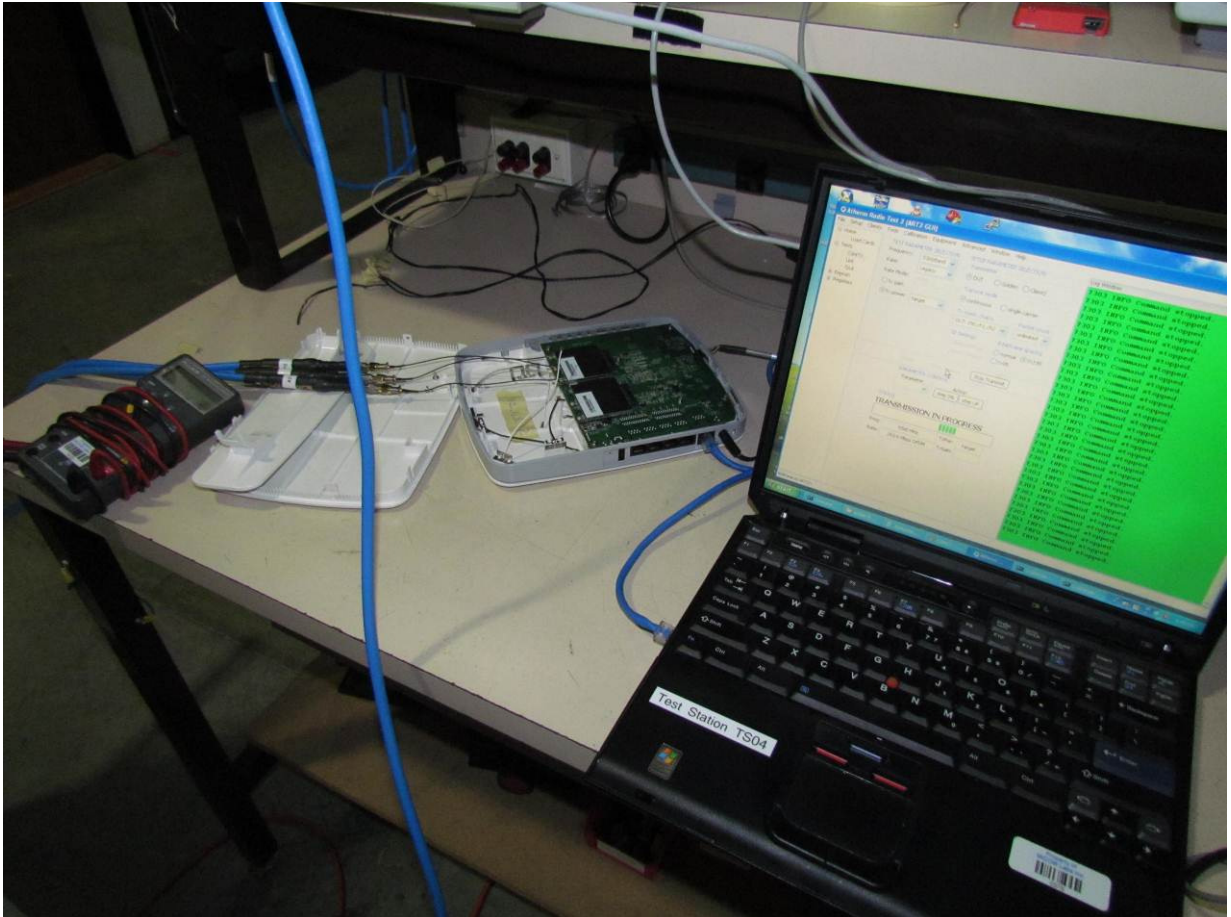

**Aruba Networks
ARUB154- APINR155/ APINR15P**

Conducted Test Setup

1.1. Test Setup - Digital Emissions below 1 GHz

1.2. Radiated Emissions Test Setup >1 GHz