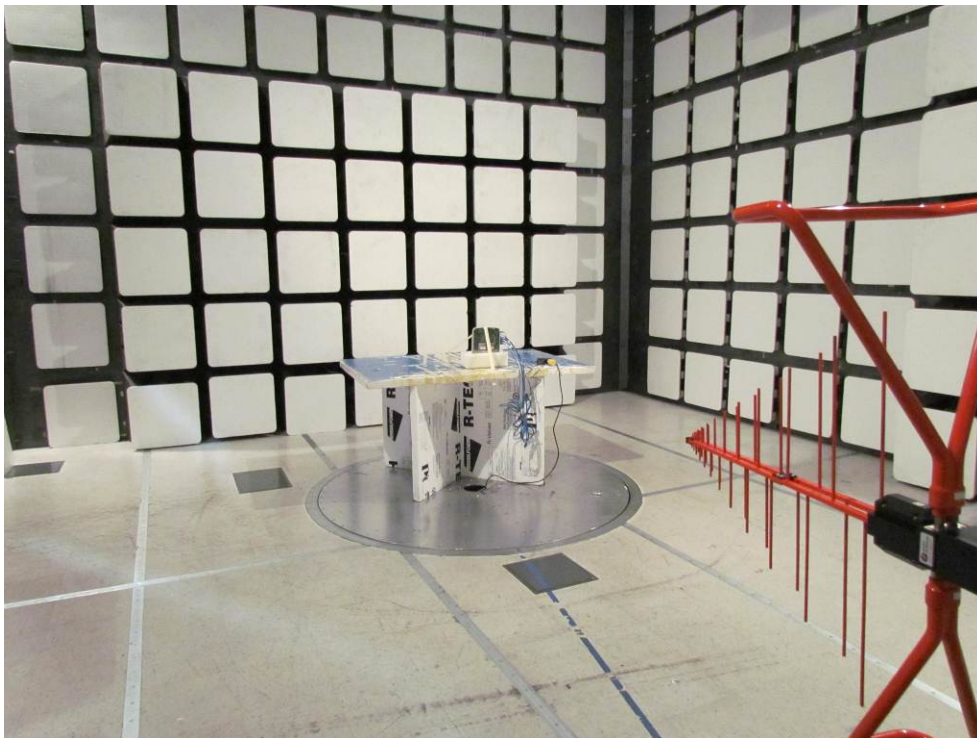

**Aruba Networks
ARUB154- APINR155/ APINR15P**

Conducted Test Setup

1.1. Test Setup - Digital Emissions below 1 GHz

1.2. Radiated Emissions Test Setup >1 GHz