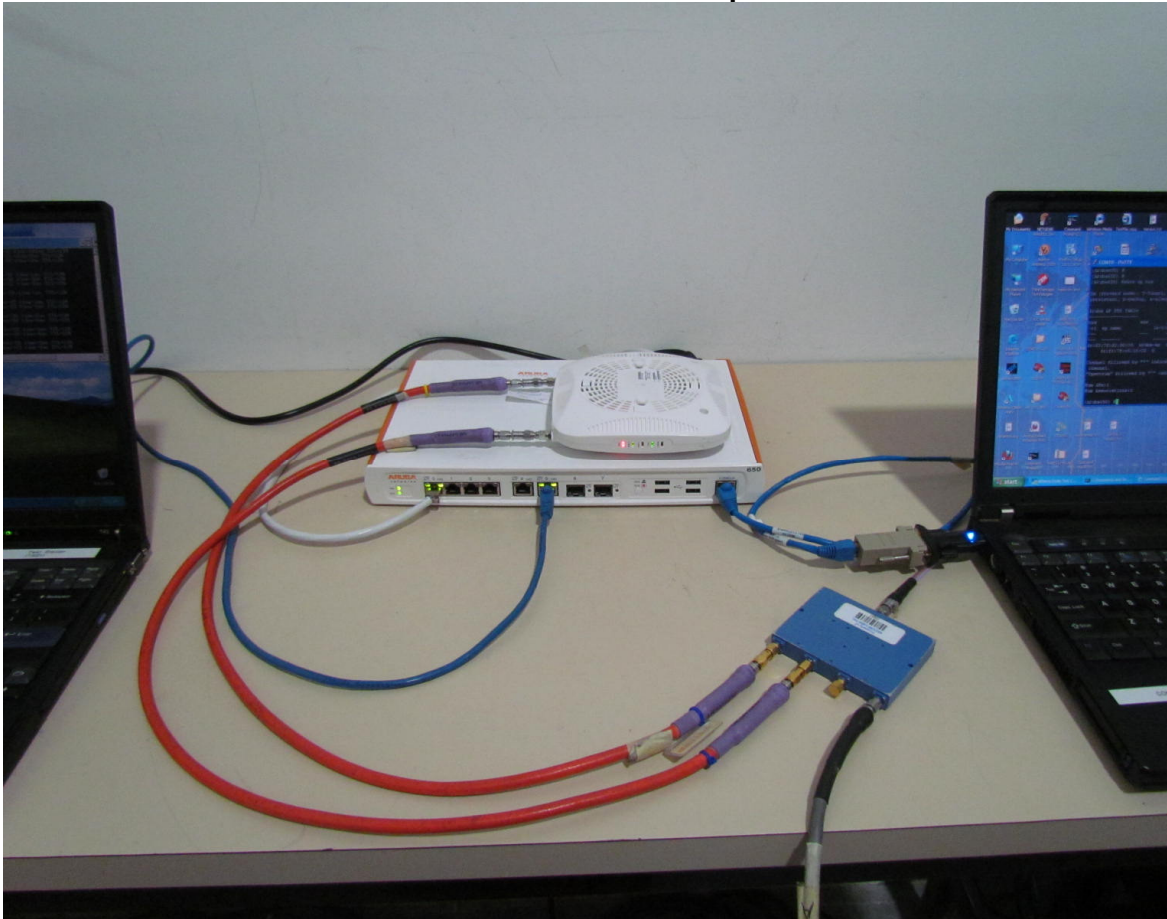

Aruba Networks

ARUB121 – APINR108/APINR109 Dynamic Frequency Selection Test Set-Up

General DFS Test Setup

DFS Test Equipment