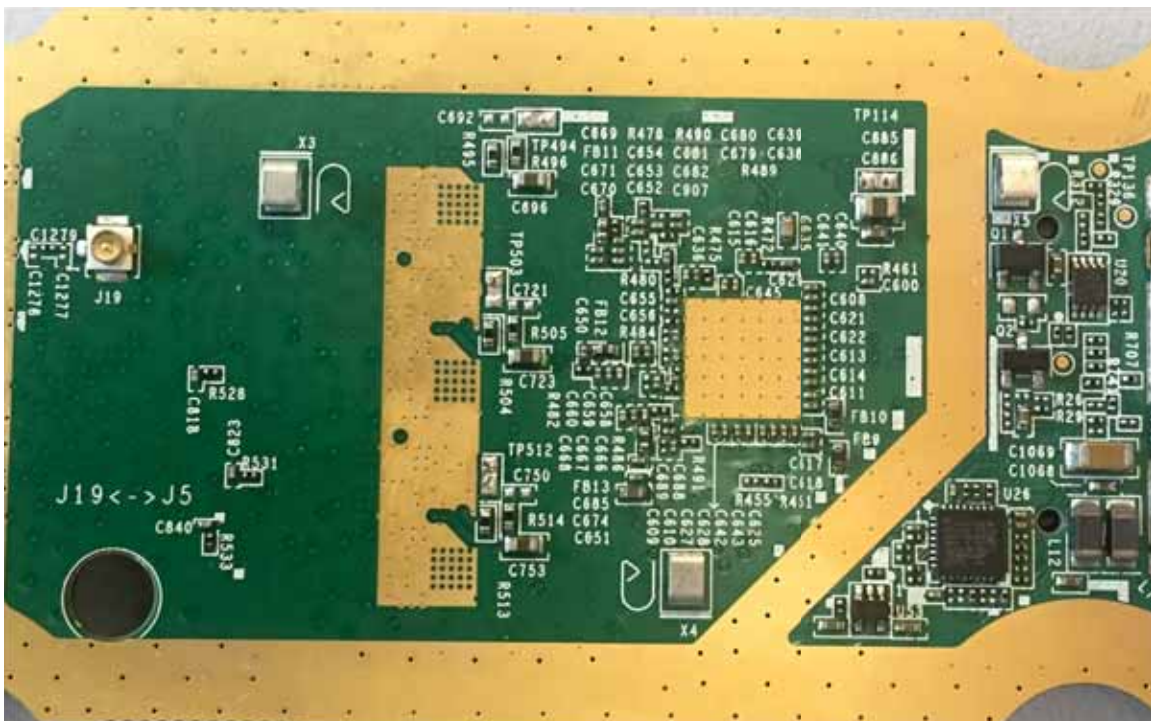

Internal Photos of the APINM210(APM-210):

Top of Module with Antenna Connected

Top View of Module with Antenna's Removed

Top View of Module with Shields Removed

Close-Up of Section Marked 1 - Antenna Ports

Close-Up of Section Marked 2

Bottom View of Module

Bottom view of Module - Shield Removed

Close-up of Bottom Section Marked 1 - Antenna Ports

Close-up of Bottom Section Marked 2 - 2GHz Radio

Close-Up of Bottom Section Marked 3 - CPU