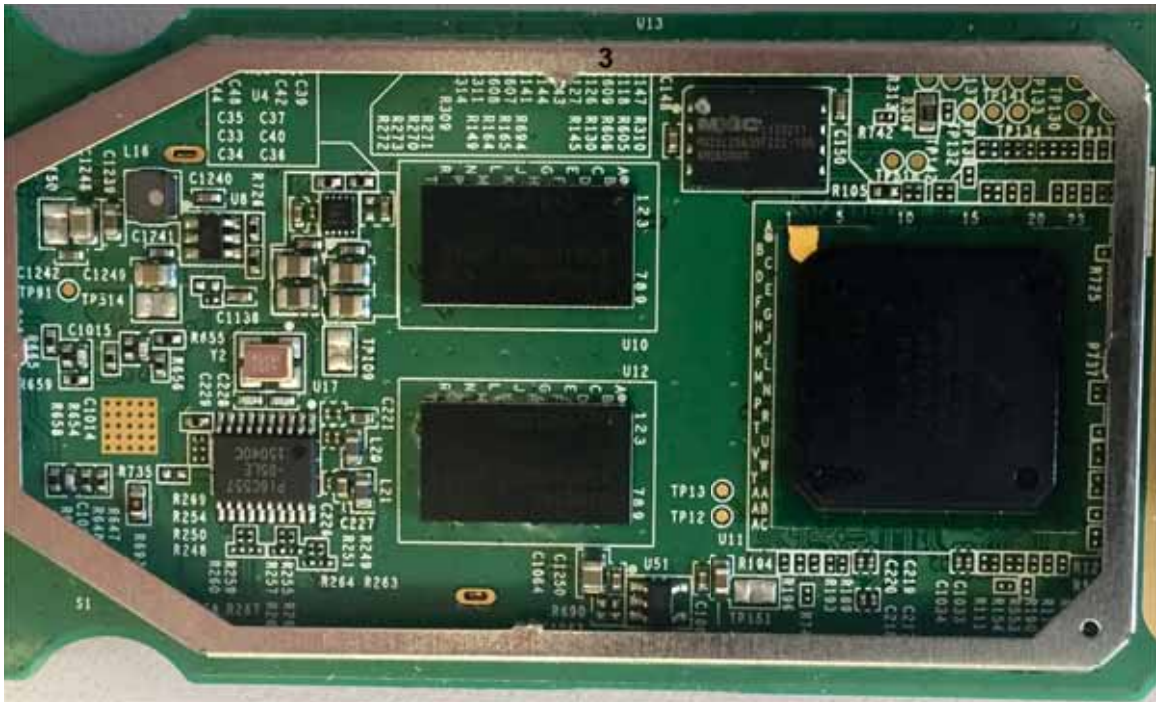

Internal Photos of the APINM210(APM-210):

Top of Module with Antenna Connected

Top View of Module with Antenna's Removed

Top View of Module with Shields Removed

Close-Up of Section Marked 1 - Antenna Ports

Close-Up of Section Marked 2

Bottom View of Module

Bottom view of Module - Shield Removed

Close-up of Bottom Section Marked 1 - Antenna Ports

Close-up of Bottom Section Marked 2 - 2GHz Radio

Close-Up of Bottom Section Marked 3 - CPU