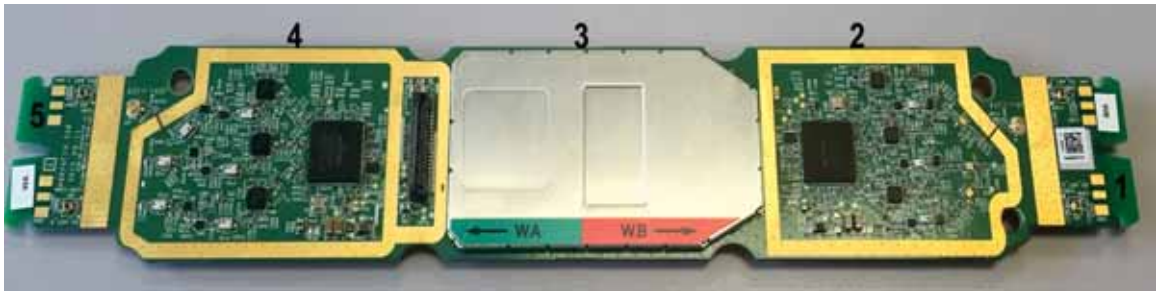

Internal Photos of the APINM210(APM-210):

Top of Module with Antenna Connected

Top View of Module with Antenna's Removed

Top View of Module with Shields Removed

Close-Up of Section Marked 1 - Antenna Ports

Close-Up of Section Marked 2

Bottom View of Module

Bottom view of Module - Shield Removed

Close-up of Bottom Section Marked 1 - Antenna Ports

Close-up of Bottom Section Marked 2 - 2GHz Radio

Close-Up of Bottom Section Marked 3 - CPU