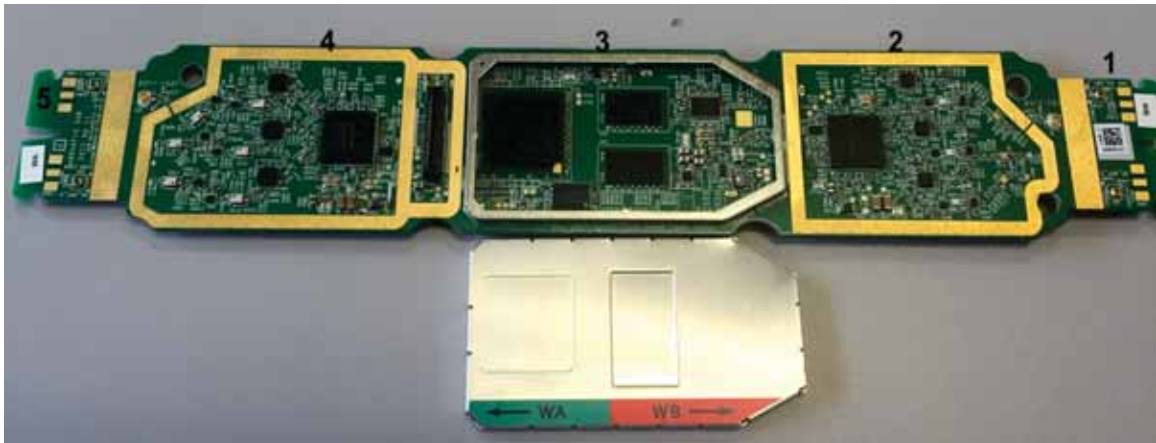

Internal Photos of the APINM210(APM-210):

Top of Module with Antenna Connected

Top View of Module with Antenna's Removed

Top View of Module with Shields Removed

Close-Up of Section Marked 1 - Antenna Ports

Close-Up of Section Marked 2

Bottom View of Module

Bottom view of Module - Shield Removed

Close-up of Bottom Section Marked 1 - Antenna Ports

Close-up of Bottom Section Marked 2 - 2GHz Radio

Close-Up of Bottom Section Marked 3 - CPU