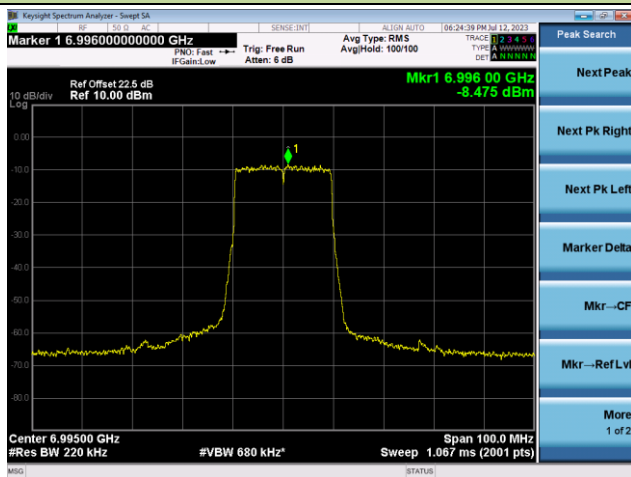

Channel 149 (6695MHz)

The Reference Level

The Mask Data

Channel 181 (6855MHz)

The Reference Level

The Mask Data

802.11ax-HE20 - Ant 1

Channel 185 (6875MHz)

The Reference Level

The Mask Data

Channel 189 (6895MHz)

The Reference Level

The Mask Data

Channel 209 (6995MHz)

The Reference Level

The Mask Data

802.11ax-HE40 - Ant 1

Channel 3 (5965MHz)

The Reference Level

The Mask Data

Channel 51 (6205MHz)

The Reference Level

The Mask Data

Channel 91 (6405MHz)