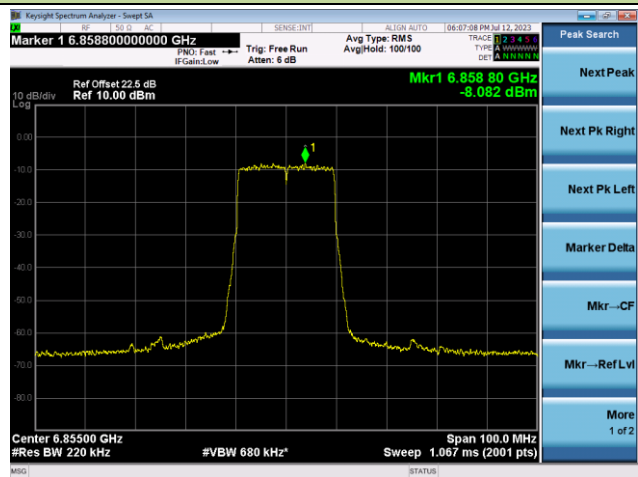

Channel 149 (6695MHz)

The Reference Level

The Mask Data

Channel 181 (6855MHz)

The Reference Level

The Mask Data

802.11ax-HE20 - Ant 1

Channel 185 (6875MHz)

The Reference Level

The Mask Data

Channel 189 (6895MHz)

The Reference Level

The Mask Data

Channel 209 (6995MHz)

The Reference Level

The Mask Data