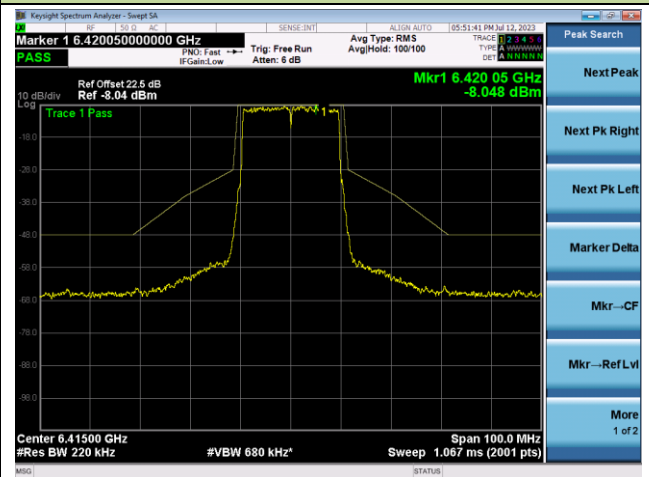

802.11ax-HE20 - Ant 1

Channel 1 (5955MHz)

The Reference Level

The Mask Data

Channel 49 (6195MHz)

The Reference Level

The Mask Data

Channel 93 (6415MHz)

The Reference Level

The Mask Data

802.11ax-HE20 - Ant 1

Channel 97 (6435MHz)

The Reference Level

The Mask Data

Channel 105 (6475MHz)

The Reference Level