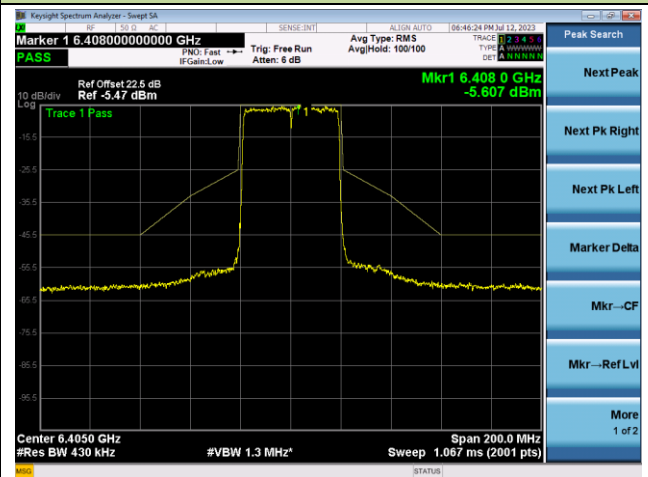

The Reference Level

The Mask Data

Channel 189 (6895MHz)

The Reference Level

The Mask Data

Channel 209 (6995MHz)

The Reference Level

The Mask Data

802.11ax-HE40 - Ant 1

Channel 3 (5965MHz)

The Reference Level

The Mask Data

Channel 51 (6205MHz)

The Reference Level

The Mask Data

Channel 91 (6405MHz)

The Reference Level

The Mask Data

802.11ax-HE40 - Ant 1

Channel 99 (6445MHz)

The Reference Level

The Mask Data

Channel 107 (6485MHz)

The Reference Level