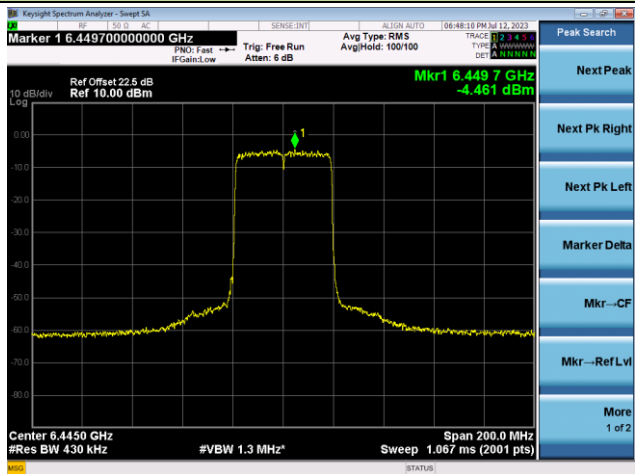

The Reference Level

The Mask Data

802.11ax-HE40 - Ant 1

Channel 99 (6445MHz)

The Reference Level

The Mask Data

Channel 107 (6485MHz)

The Reference Level

The Mask Data

Channel 115 (6525MHz)

The Reference Level

The Mask Data

802.11ax-HE40 - Ant 1

Channel 123 (6565MHz)

The Reference Level

The Mask Data