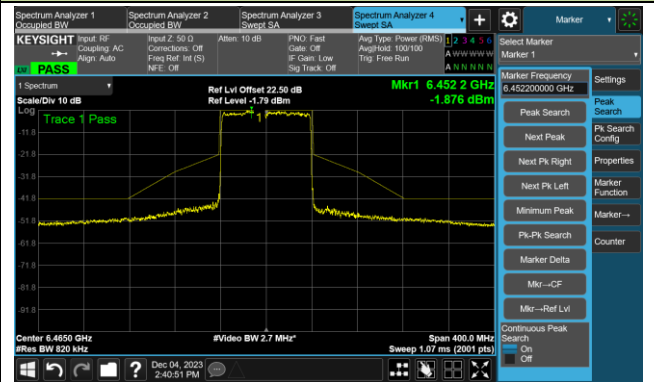

802.11ax-HE80 - Ant 1

Channel 7 (5985MHz)

The Reference Level

The Mask Data

Channel 55 (6225MHz)

The Reference Level

The Mask Data

Channel 87 (6385MHz)

The Reference Level

The Mask Data

802.11ax-HE80 - Ant 1

Channel 103 (6465MHz)

The Reference Level

The Mask Data

Channel 119 (6545MHz)

The Reference Level

The Mask Data

Channel 135 (6625MHz)

The Reference Level

The Mask Data