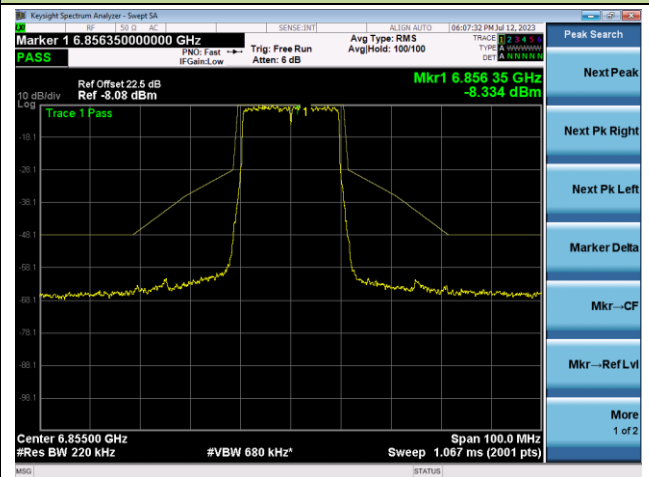

Channel 149 (6695MHz)

The Reference Level

The Mask Data

Channel 181 (6855MHz)

The Reference Level

The Mask Data

802.11ax-HE20 - Ant 1

Channel 185 (6875MHz)

The Reference Level

The Mask Data

Channel 189 (6895MHz)

The Reference Level

The Mask Data

Channel 209 (6995MHz)

The Reference Level

The Mask Data