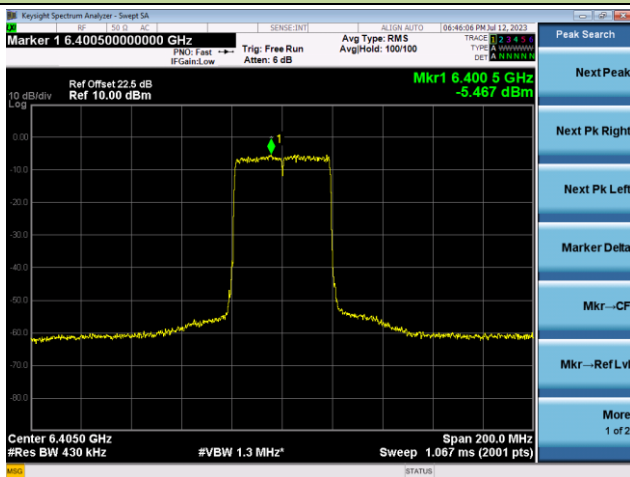

The Reference Level

The Mask Data

Channel 189 (6895MHz)

The Reference Level

The Mask Data

Channel 209 (6995MHz)

The Reference Level

The Mask Data

802.11ax-HE40 - Ant 1

Channel 3 (5965MHz)

The Reference Level

The Mask Data

Channel 51 (6205MHz)

The Reference Level

The Mask Data

Channel 91 (6405MHz)

The Reference Level

The Mask Data

802.11ax-HE40 - Ant 1

Channel 99 (6445MHz)

The Reference Level

The Mask Data

Channel 107 (6485MHz)

The Reference Level