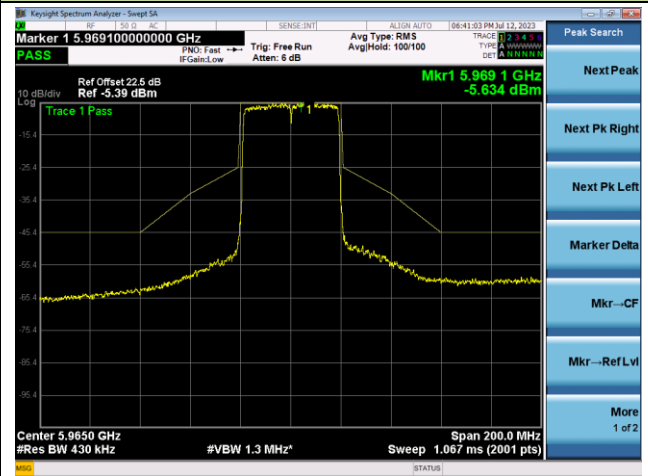

Channel 149 (6695MHz)

The Reference Level

The Mask Data

Channel 181 (6855MHz)

The Reference Level

The Mask Data

802.11ax-HE20 - Ant 1

Channel 185 (6875MHz)

The Reference Level

The Mask Data

Channel 189 (6895MHz)

The Reference Level

The Mask Data

Channel 209 (6995MHz)

The Reference Level

The Mask Data

802.11ax-HE40 - Ant 1

Channel 3 (5965MHz)

The Reference Level

The Mask Data

Channel 51 (6205MHz)

The Reference Level

The Mask Data

Channel 91 (6405MHz)