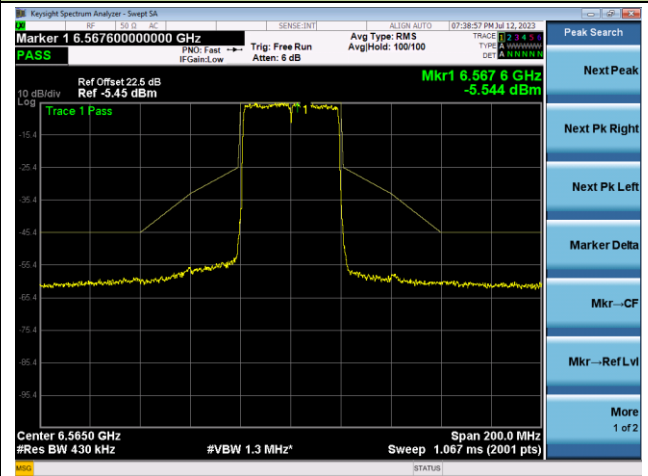

The Mask Data

Channel 115 (6525MHz)

The Reference Level

The Mask Data

802.11ax-HE40 - Ant 1

Channel 123 (6565MHz)

The Reference Level

The Mask Data

Channel 147 (6685MHz)

The Reference Level

The Mask Data

Channel 179 (6845MHz)

The Reference Level

The Mask Data

802.11ax-HE40 - Ant 1

Channel 187 (6885MHz)

The Reference Level

The Mask Data

Channel 195 (6925MHz)

The Reference Level

The Mask Data

Channel 211 (7005MHz)

The Reference Level

The Mask Data