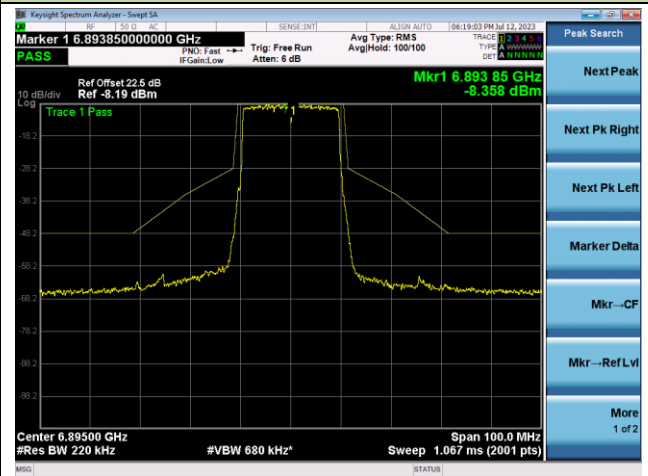

Channel 149 (6695MHz)

The Reference Level

The Mask Data

Channel 181 (6855MHz)

The Reference Level

The Mask Data

802.11ax-HE20 - Ant 1

Channel 185 (6875MHz)

The Reference Level

The Mask Data

Channel 189 (6895MHz)

The Reference Level

The Mask Data

Channel 209 (6995MHz)

The Reference Level

The Mask Data

802.11ax-HE40 - Ant 1

Channel 3 (5965MHz)

The Reference Level

The Mask Data

Channel 51 (6205MHz)

The Reference Level

The Mask Data

Channel 91 (6405MHz)