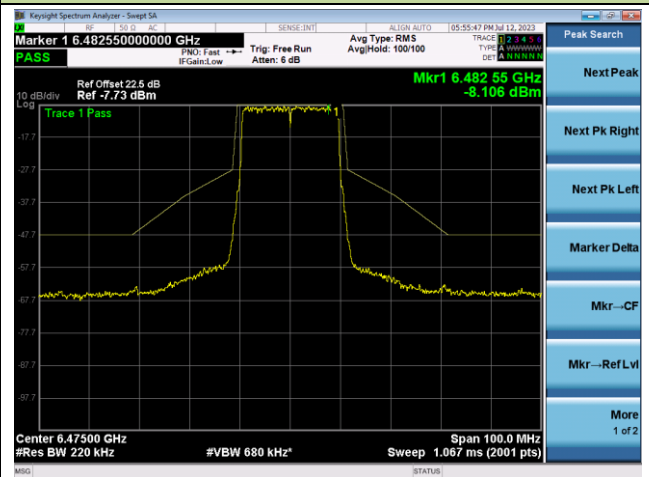

The Mask Data

Channel 113 (6515MHz)

The Reference Level

The Mask Data

802.11ax-HE20 - Ant 1

Channel 117 (6535MHz)

The Reference Level

The Mask Data

Channel 149 (6695MHz)

The Reference Level

The Mask Data

Channel 181 (6855MHz)

The Reference Level

The Mask Data

802.11ax-HE20 - Ant 1

Channel 185 (6875MHz)

The Reference Level

The Mask Data

Channel 189 (6895MHz)

The Reference Level

The Mask Data

Channel 209 (6995MHz)

The Reference Level

The Mask Data