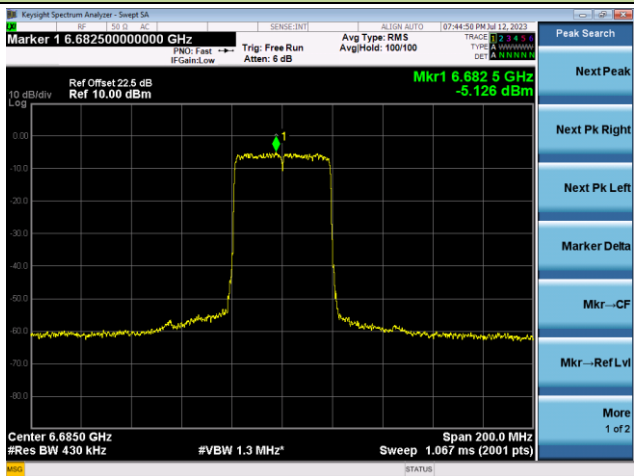

The Mask Data

Channel 115 (6525MHz)

The Reference Level

The Mask Data

802.11ax-HE40 - Ant 1

Channel 123 (6565MHz)

The Reference Level

The Mask Data

Channel 147 (6685MHz)

The Reference Level

The Mask Data

Channel 179 (6845MHz)

The Reference Level

The Mask Data

802.11ax-HE40 - Ant 1

Channel 187 (6885MHz)

The Reference Level

The Mask Data

Channel 195 (6925MHz)

The Reference Level

The Mask Data

Channel 211 (7005MHz)

The Reference Level

The Mask Data