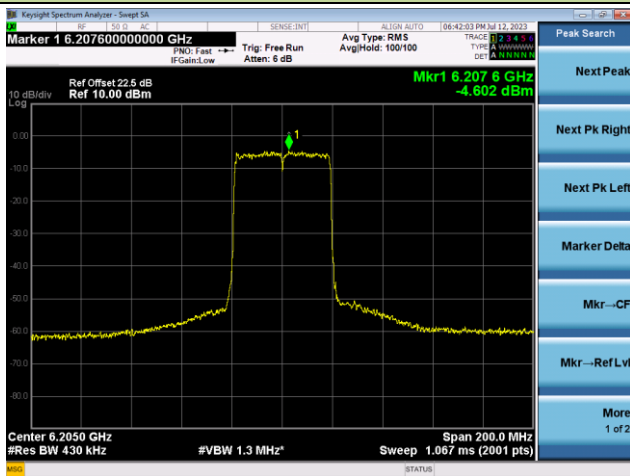

The Reference Level

The Mask Data

Channel 189 (6895MHz)

The Reference Level

The Mask Data

Channel 209 (6995MHz)

The Reference Level

The Mask Data

802.11ax-HE40 - Ant 1

Channel 3 (5965MHz)

The Reference Level

The Mask Data

Channel 51 (6205MHz)

The Reference Level

The Mask Data

Channel 91 (6405MHz)

The Reference Level

The Mask Data

802.11ax-HE40 - Ant 1

Channel 99 (6445MHz)

The Reference Level

The Mask Data

Channel 107 (6485MHz)

The Reference Level