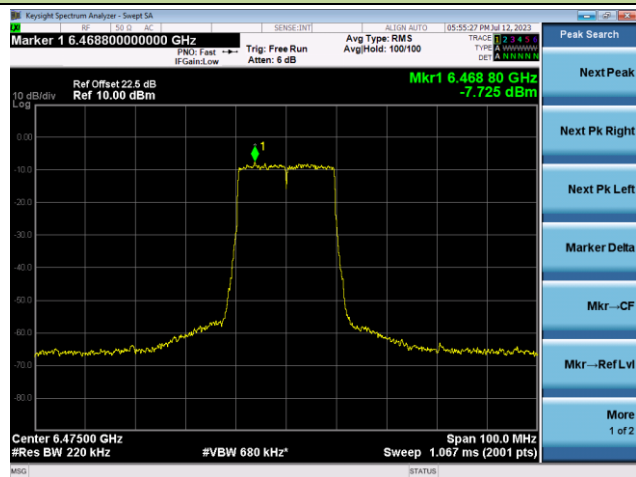

The Reference Level

The Mask Data

802.11ax-HE20 - Ant 1

Channel 97 (6435MHz)

The Reference Level

The Mask Data

Channel 105 (6475MHz)

The Reference Level

The Mask Data

Channel 113 (6515MHz)

The Reference Level

The Mask Data

802.11ax-HE20 - Ant 1

Channel 117 (6535MHz)

The Reference Level

The Mask Data