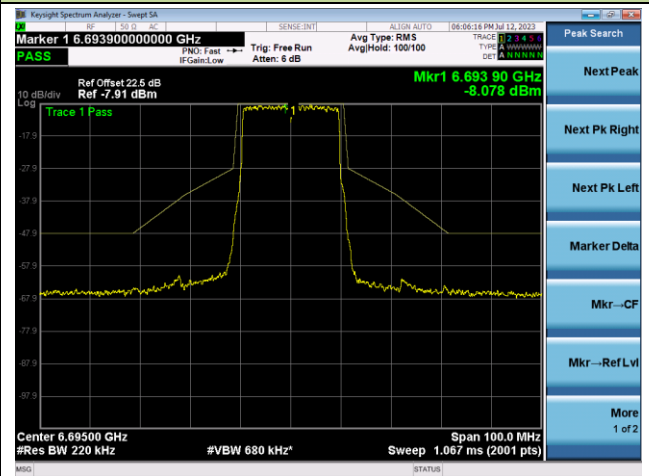

The Mask Data

Channel 113 (6515MHz)

The Reference Level

The Mask Data

802.11ax-HE20 - Ant 1

Channel 117 (6535MHz)

The Reference Level

The Mask Data

Channel 149 (6695MHz)

The Reference Level

The Mask Data

Channel 181 (6855MHz)

The Reference Level

The Mask Data

802.11ax-HE20 - Ant 1

Channel 185 (6875MHz)

The Reference Level

The Mask Data

Channel 189 (6895MHz)

The Reference Level

The Mask Data

Channel 209 (6995MHz)

The Reference Level

The Mask Data