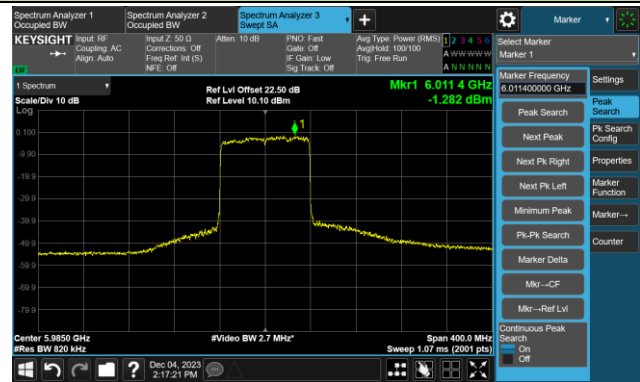

Channel 147 (6685MHz)

The Reference Level

The Mask Data

Channel 179 (6845MHz)

The Reference Level

The Mask Data

802.11ax-HE40 - Ant 1

Channel 187 (6885MHz)

The Reference Level

The Mask Data

Channel 195 (6925MHz)

The Reference Level

The Mask Data

Channel 211 (7005MHz)

The Reference Level

The Mask Data

802.11ax-HE80 - Ant 1

Channel 7 (5985MHz)

The Reference Level

The Mask Data

Channel 55 (6225MHz)

The Reference Level

The Mask Data

Channel 87 (6385MHz)