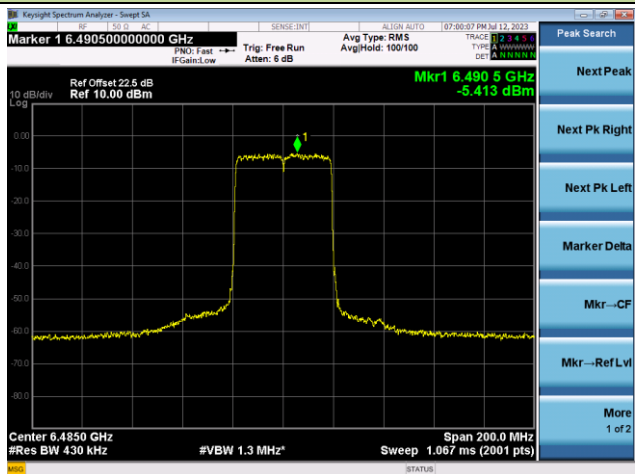

The Reference Level

The Mask Data

802.11ax-HE40 - Ant 1

Channel 99 (6445MHz)

The Reference Level

The Mask Data

Channel 107 (6485MHz)

The Reference Level

The Mask Data

Channel 115 (6525MHz)

The Reference Level

The Mask Data

802.11ax-HE40 - Ant 1

Channel 123 (6565MHz)

The Reference Level

The Mask Data