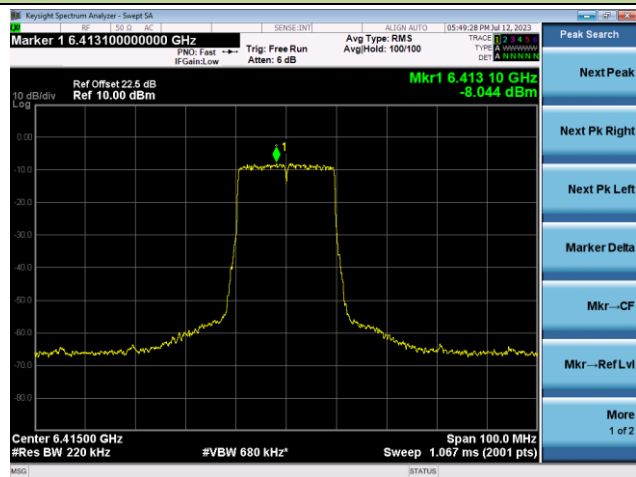

802.11ax-HE20 - Ant 1

Channel 1 (5955MHz)

The Reference Level

The Mask Data

Channel 49 (6195MHz)

The Reference Level

The Mask Data

Channel 93 (6415MHz)

The Reference Level

The Mask Data

802.11ax-HE20 - Ant 1

Channel 97 (6435MHz)

The Reference Level

The Mask Data

Channel 105 (6475MHz)

The Reference Level