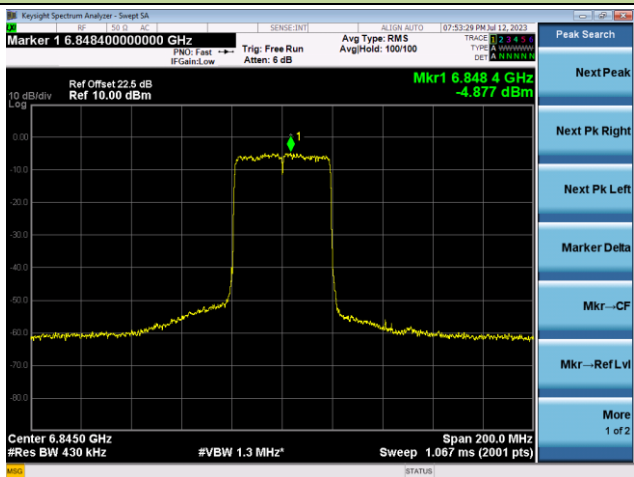

Channel 147 (6685MHz)

The Reference Level

The Mask Data

Channel 179 (6845MHz)

The Reference Level

The Mask Data

802.11ax-HE40 - Ant 1

Channel 187 (6885MHz)

The Reference Level

The Mask Data

Channel 195 (6925MHz)

The Reference Level

The Mask Data

Channel 211 (7005MHz)

The Reference Level

The Mask Data