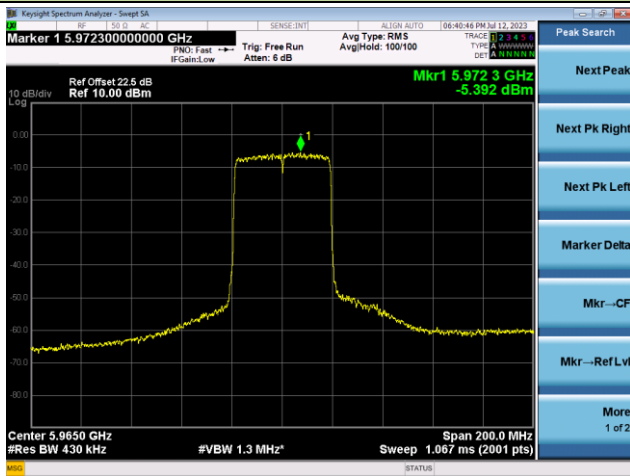

The Reference Level

The Mask Data

Channel 189 (6895MHz)

The Reference Level

The Mask Data

Channel 209 (6995MHz)

The Reference Level

The Mask Data

802.11ax-HE40 - Ant 1

Channel 3 (5965MHz)

The Reference Level

The Mask Data

Channel 51 (6205MHz)

The Reference Level

The Mask Data

Channel 91 (6405MHz)