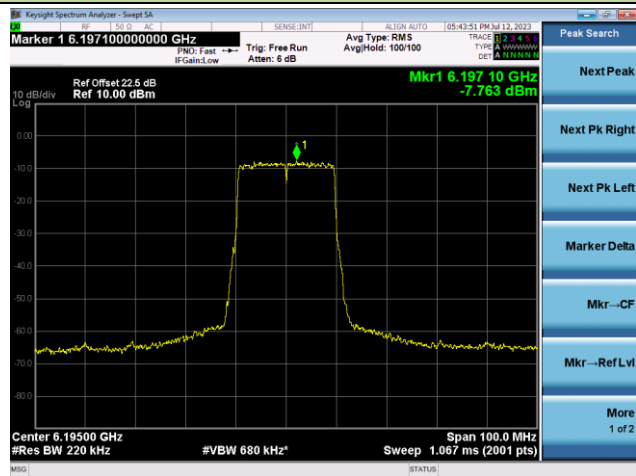

802.11ax-HE20 - Ant 1

Channel 1 (5955MHz)

The Reference Level

The Mask Data

Channel 49 (6195MHz)

The Reference Level

The Mask Data

Channel 93 (6415MHz)

The Reference Level

The Mask Data

802.11ax-HE20 - Ant 1

Channel 97 (6435MHz)

The Reference Level

The Mask Data

Channel 105 (6475MHz)

The Reference Level