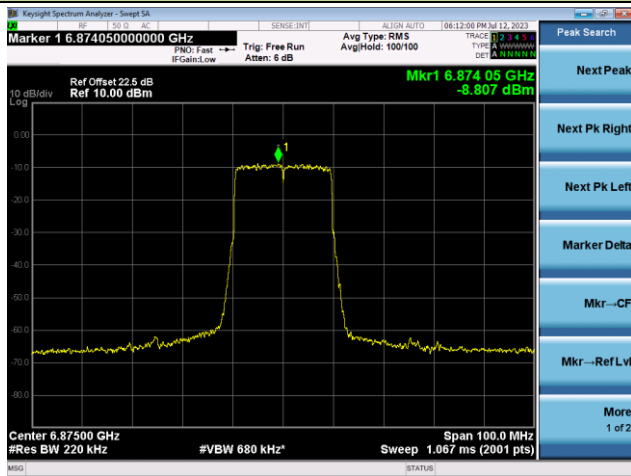

Channel 149 (6695MHz)

The Reference Level

The Mask Data

Channel 181 (6855MHz)

The Reference Level

The Mask Data

802.11ax-HE20 - Ant 1

Channel 185 (6875MHz)

The Reference Level

The Mask Data

Channel 189 (6895MHz)

The Reference Level

The Mask Data

Channel 209 (6995MHz)

The Reference Level

The Mask Data