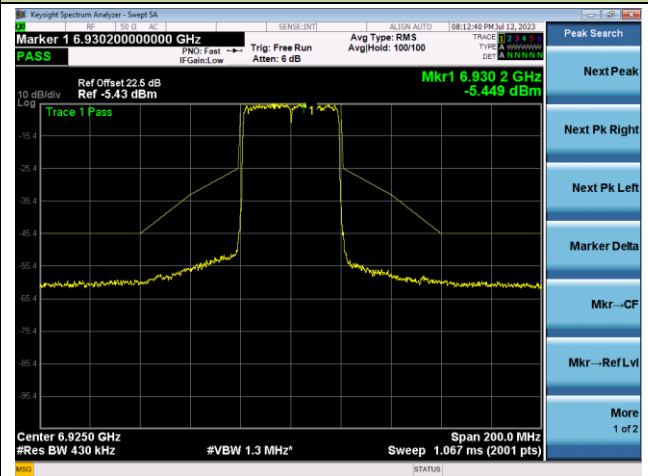

Channel 147 (6685MHz)

The Reference Level

The Mask Data

Channel 179 (6845MHz)

The Reference Level

The Mask Data

802.11ax-HE40 - Ant 1

Channel 187 (6885MHz)

The Reference Level

The Mask Data

Channel 195 (6925MHz)

The Reference Level

The Mask Data

Channel 211 (7005MHz)

The Reference Level

The Mask Data

802.11ax-HE80 - Ant 1

Channel 7 (5985MHz)

The Reference Level

The Mask Data

Channel 55 (6225MHz)

The Reference Level

The Mask Data

Channel 87 (6385MHz)