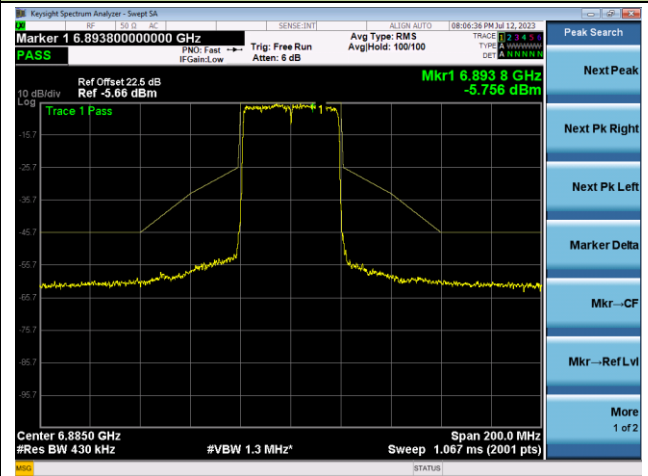

Channel 147 (6685MHz)

The Reference Level

The Mask Data

Channel 179 (6845MHz)

The Reference Level

The Mask Data

802.11ax-HE40 - Ant 1

Channel 187 (6885MHz)

The Reference Level

The Mask Data

Channel 195 (6925MHz)

The Reference Level

The Mask Data

Channel 211 (7005MHz)

The Reference Level

The Mask Data