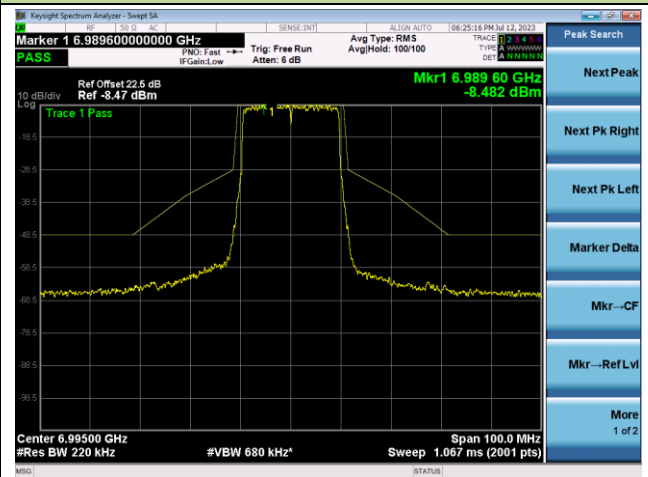

Channel 149 (6695MHz)

The Reference Level

The Mask Data

Channel 181 (6855MHz)

The Reference Level

The Mask Data

802.11ax-HE20 - Ant 1

Channel 185 (6875MHz)

The Reference Level

The Mask Data

Channel 189 (6895MHz)

The Reference Level

The Mask Data

Channel 209 (6995MHz)

The Reference Level

The Mask Data

802.11ax-HE40 - Ant 1

Channel 3 (5965MHz)

The Reference Level

The Mask Data

Channel 51 (6205MHz)

The Reference Level

The Mask Data

Channel 91 (6405MHz)