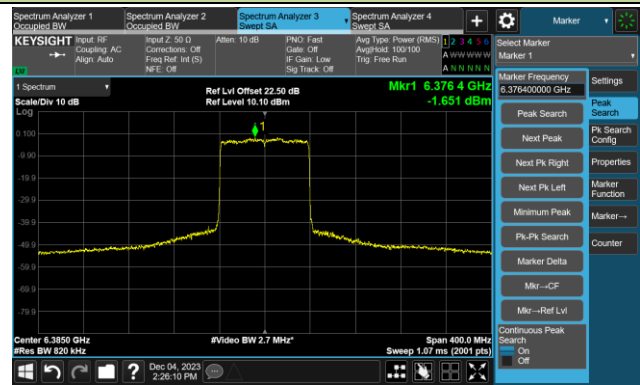

The Reference Level

The Mask Data

Channel 195 (6925MHz)

The Reference Level

The Mask Data

Channel 211 (7005MHz)

The Reference Level

The Mask Data

802.11ax-HE80 - Ant 1

Channel 7 (5985MHz)

The Reference Level

The Mask Data

Channel 55 (6225MHz)

The Reference Level

The Mask Data

Channel 87 (6385MHz)

The Reference Level

The Mask Data

802.11ax-HE80 - Ant 1

Channel 103 (6465MHz)

The Reference Level

The Mask Data

Channel 119 (6545MHz)

The Reference Level

The Mask Data

Channel 135 (6625MHz)

The Reference Level

The Mask Data