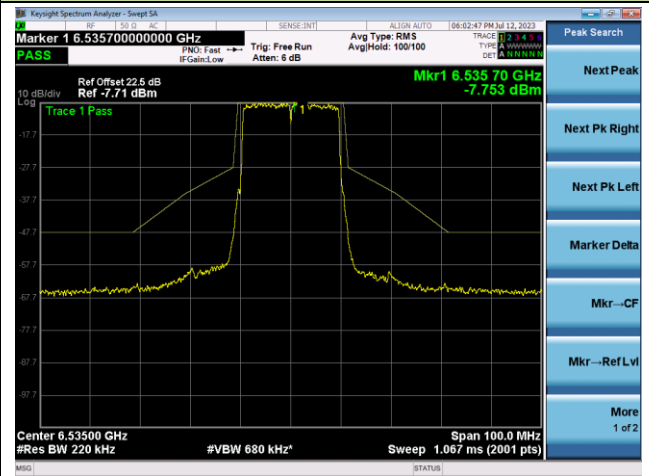

The Mask Data

Channel 113 (6515MHz)

The Reference Level

The Mask Data

802.11ax-HE20 - Ant 1

Channel 117 (6535MHz)

The Reference Level

The Mask Data

Channel 149 (6695MHz)

The Reference Level

The Mask Data

Channel 181 (6855MHz)

The Reference Level

The Mask Data

802.11ax-HE20 - Ant 1

Channel 185 (6875MHz)

The Reference Level

The Mask Data

Channel 189 (6895MHz)

The Reference Level

The Mask Data

Channel 209 (6995MHz)

The Reference Level

The Mask Data