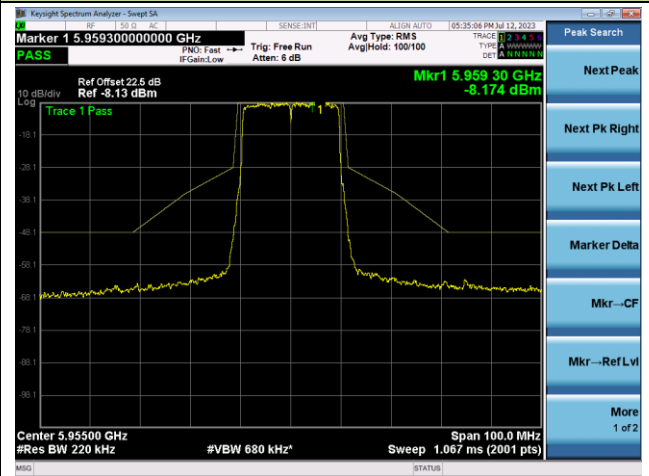

802.11ax-HE20 - Ant 1

Channel 1 (5955MHz)

The Reference Level

The Mask Data

Channel 49 (6195MHz)

The Reference Level

The Mask Data

Channel 93 (6415MHz)

The Reference Level

The Mask Data

802.11ax-HE20 - Ant 1

Channel 97 (6435MHz)

The Reference Level

The Mask Data

Channel 105 (6475MHz)

The Reference Level