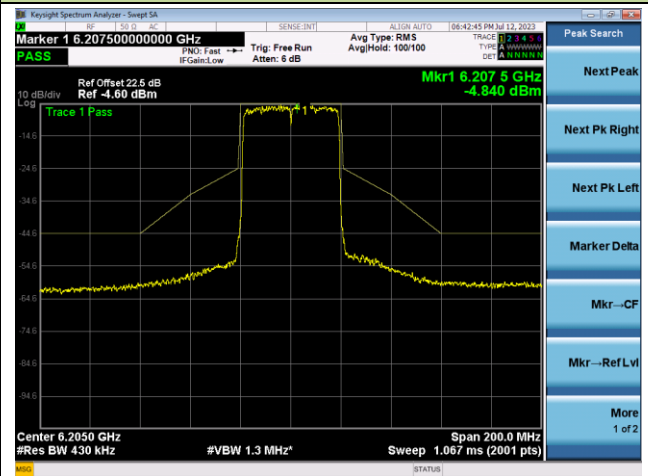

The Reference Level

The Mask Data

Channel 189 (6895MHz)

The Reference Level

The Mask Data

Channel 209 (6995MHz)

The Reference Level

The Mask Data

802.11ax-HE40 - Ant 1

Channel 3 (5965MHz)

The Reference Level

The Mask Data

Channel 51 (6205MHz)

The Reference Level

The Mask Data

Channel 91 (6405MHz)

The Reference Level

The Mask Data

802.11ax-HE40 - Ant 1

Channel 99 (6445MHz)

The Reference Level

The Mask Data

Channel 107 (6485MHz)

The Reference Level