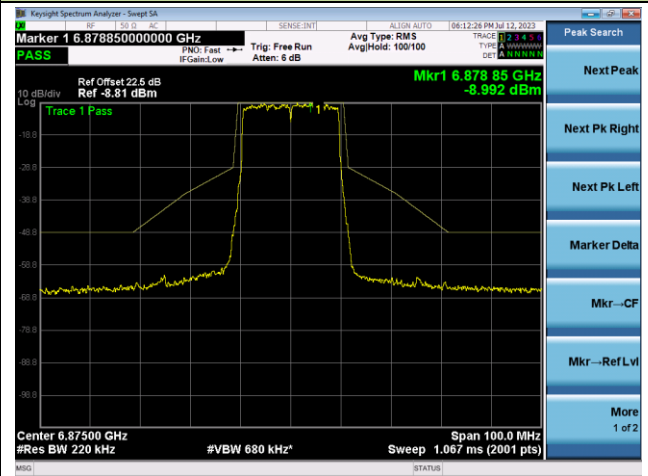

Channel 149 (6695MHz)

The Reference Level

The Mask Data

Channel 181 (6855MHz)

The Reference Level

The Mask Data

802.11ax-HE20 - Ant 1

Channel 185 (6875MHz)

The Reference Level

The Mask Data

Channel 189 (6895MHz)

The Reference Level

The Mask Data

Channel 209 (6995MHz)

The Reference Level

The Mask Data