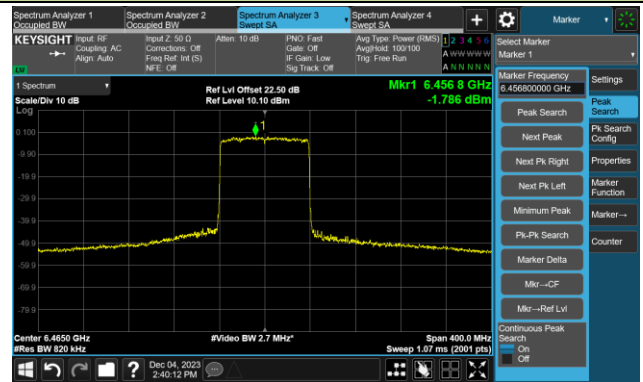

802.11ax-HE80 - Ant 1

Channel 7 (5985MHz)

The Reference Level

The Mask Data

Channel 55 (6225MHz)

The Reference Level

The Mask Data

Channel 87 (6385MHz)

The Reference Level

The Mask Data

802.11ax-HE80 - Ant 1

Channel 103 (6465MHz)

The Reference Level

The Mask Data

Channel 119 (6545MHz)

The Reference Level

The Mask Data

Channel 135 (6625MHz)

The Reference Level

The Mask Data