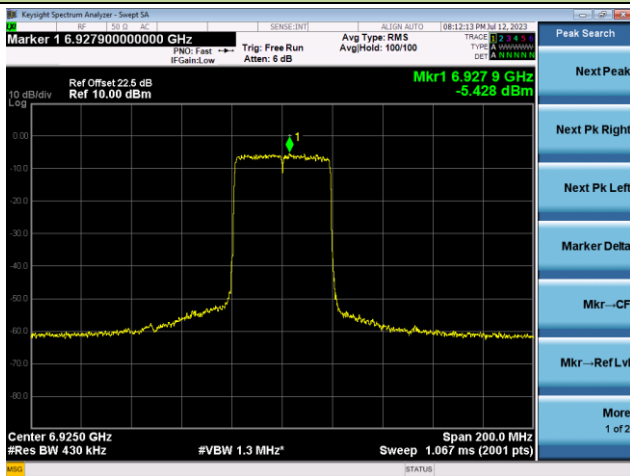

Channel 147 (6685MHz)

The Reference Level

The Mask Data

Channel 179 (6845MHz)

The Reference Level

The Mask Data

802.11ax-HE40 - Ant 1

Channel 187 (6885MHz)

The Reference Level

The Mask Data

Channel 195 (6925MHz)

The Reference Level

The Mask Data

Channel 211 (7005MHz)

The Reference Level

The Mask Data

802.11ax-HE80 - Ant 1

Channel 7 (5985MHz)

The Reference Level

The Mask Data

Channel 55 (6225MHz)

The Reference Level

The Mask Data

Channel 87 (6385MHz)