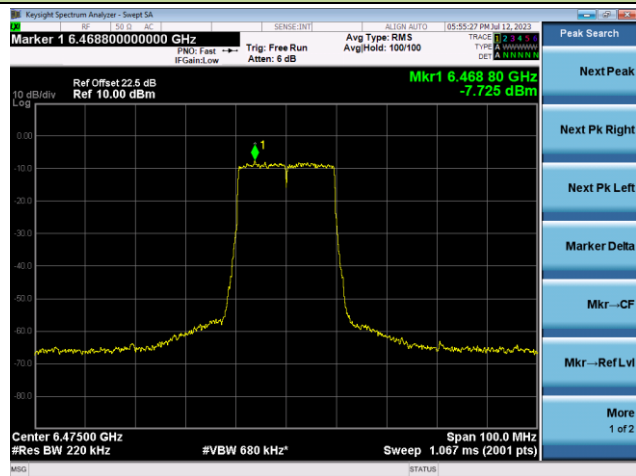

The Reference Level

The Mask Data

802.11ax-HE20 - Ant 1

Channel 97 (6435MHz)

The Reference Level

The Mask Data

Channel 105 (6475MHz)

The Reference Level

The Mask Data

Channel 113 (6515MHz)

The Reference Level

The Mask Data

802.11ax-HE20 - Ant 1

Channel 117 (6535MHz)

The Reference Level

The Mask Data