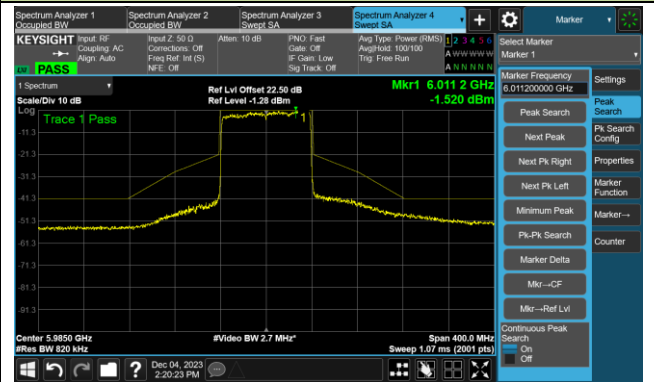

Channel 147 (6685MHz)

The Reference Level

The Mask Data

Channel 179 (6845MHz)

The Reference Level

The Mask Data

802.11ax-HE40 - Ant 1

Channel 187 (6885MHz)

The Reference Level

The Mask Data

Channel 195 (6925MHz)

The Reference Level

The Mask Data

Channel 211 (7005MHz)

The Reference Level

The Mask Data

802.11ax-HE80 - Ant 1

Channel 7 (5985MHz)

The Reference Level

The Mask Data

Channel 55 (6225MHz)

The Reference Level

The Mask Data

Channel 87 (6385MHz)