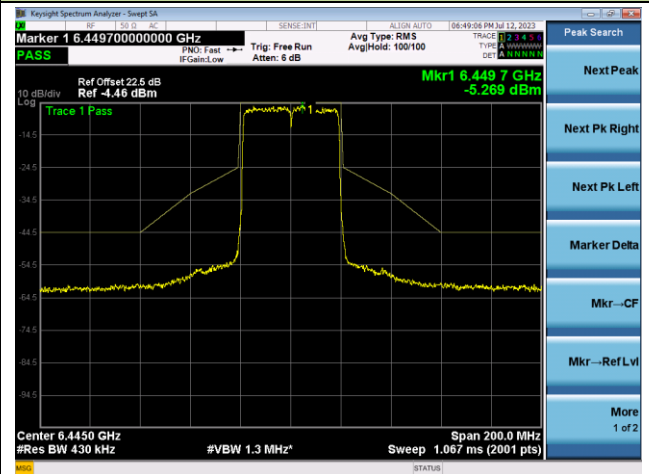

The Reference Level

The Mask Data

802.11ax-HE40 - Ant 1

Channel 99 (6445MHz)

The Reference Level

The Mask Data

Channel 107 (6485MHz)

The Reference Level

The Mask Data

Channel 115 (6525MHz)

The Reference Level

The Mask Data

802.11ax-HE40 - Ant 1

Channel 123 (6565MHz)

The Reference Level

The Mask Data