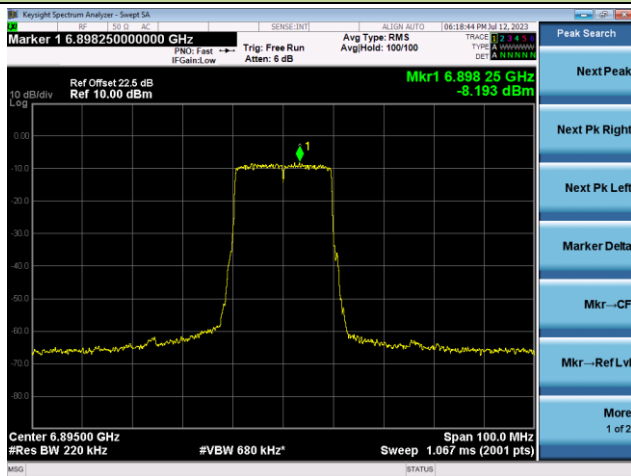

The Reference Level

The Mask Data

Channel 189 (6895MHz)

The Reference Level

The Mask Data

Channel 209 (6995MHz)

The Reference Level

The Mask Data

802.11ax-HE40 - Ant 1

Channel 3 (5965MHz)

The Reference Level

The Mask Data

Channel 51 (6205MHz)

The Reference Level

The Mask Data

Channel 91 (6405MHz)