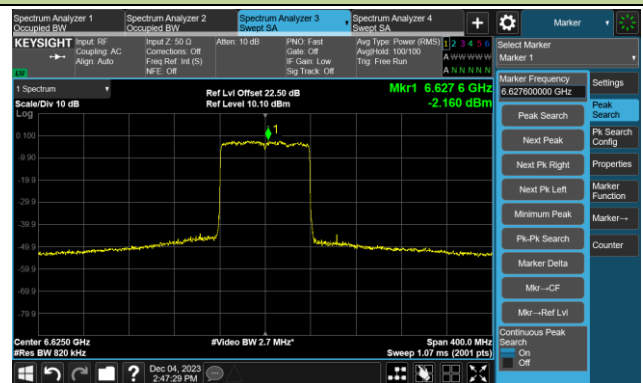

802.11ax-HE80 - Ant 1

Channel 7 (5985MHz)

The Reference Level

The Mask Data

Channel 55 (6225MHz)

The Reference Level

The Mask Data

Channel 87 (6385MHz)

The Reference Level

The Mask Data

802.11ax-HE80 - Ant 1

Channel 103 (6465MHz)

The Reference Level

The Mask Data

Channel 119 (6545MHz)

The Reference Level

The Mask Data

Channel 135 (6625MHz)

The Reference Level

The Mask Data