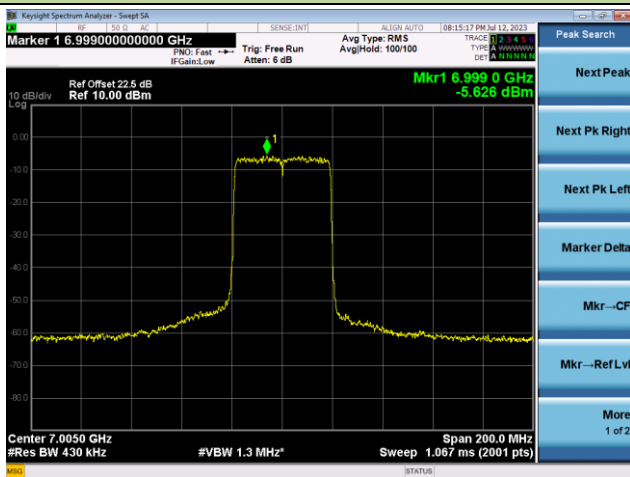

Channel 147 (6685MHz)

The Reference Level

The Mask Data

Channel 179 (6845MHz)

The Reference Level

The Mask Data

802.11ax-HE40 - Ant 1

Channel 187 (6885MHz)

The Reference Level

The Mask Data

Channel 195 (6925MHz)

The Reference Level

The Mask Data

Channel 211 (7005MHz)

The Reference Level

The Mask Data

802.11ax-HE80 - Ant 1

Channel 7 (5985MHz)

The Reference Level

The Mask Data

Channel 55 (6225MHz)

The Reference Level

The Mask Data

Channel 87 (6385MHz)