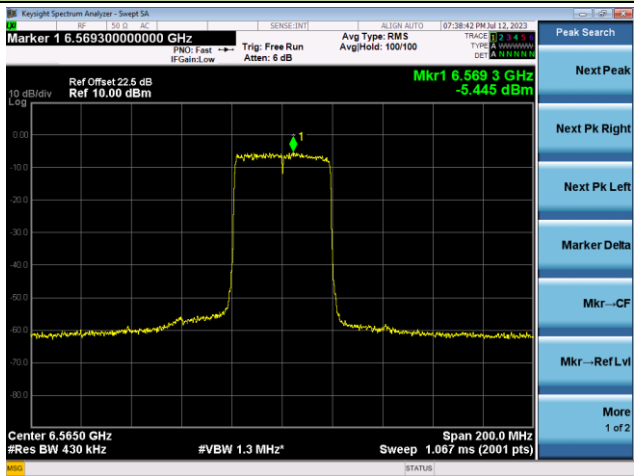

The Mask Data

Channel 115 (6525MHz)

The Reference Level

The Mask Data

802.11ax-HE40 - Ant 1

Channel 123 (6565MHz)

The Reference Level

The Mask Data

Channel 147 (6685MHz)

The Reference Level

The Mask Data

Channel 179 (6845MHz)

The Reference Level

The Mask Data

802.11ax-HE40 - Ant 1

Channel 187 (6885MHz)

The Reference Level

The Mask Data

Channel 195 (6925MHz)

The Reference Level

The Mask Data

Channel 211 (7005MHz)

The Reference Level

The Mask Data