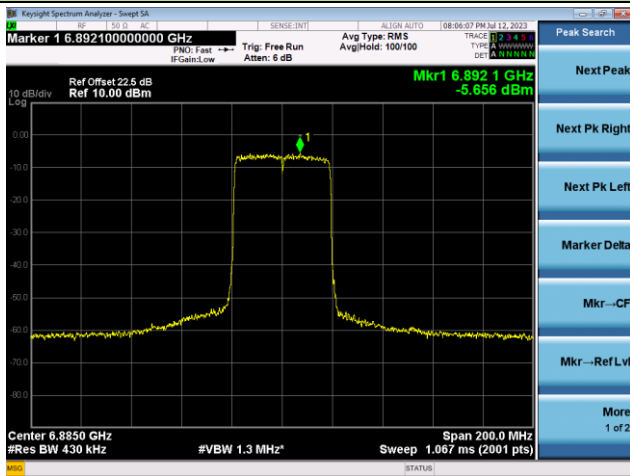

Channel 147 (6685MHz)

The Reference Level

The Mask Data

Channel 179 (6845MHz)

The Reference Level

The Mask Data

802.11ax-HE40 - Ant 1

Channel 187 (6885MHz)

The Reference Level

The Mask Data

Channel 195 (6925MHz)

The Reference Level

The Mask Data

Channel 211 (7005MHz)

The Reference Level

The Mask Data