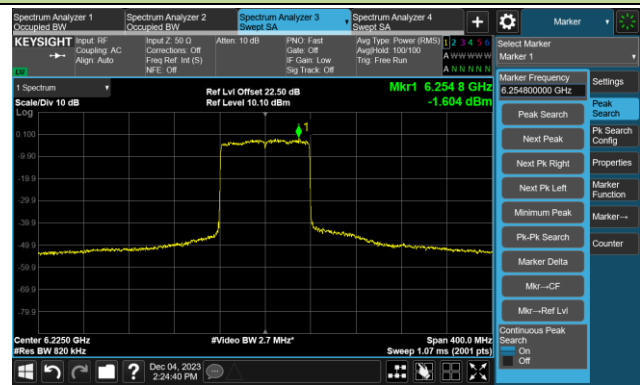

The Reference Level

The Mask Data

Channel 195 (6925MHz)

The Reference Level

The Mask Data

Channel 211 (7005MHz)

The Reference Level

The Mask Data

802.11ax-HE80 - Ant 1

Channel 7 (5985MHz)

The Reference Level

The Mask Data

Channel 55 (6225MHz)

The Reference Level

The Mask Data

Channel 87 (6385MHz)

The Reference Level

The Mask Data

802.11ax-HE80 - Ant 1

Channel 103 (6465MHz)

The Reference Level

The Mask Data

Channel 119 (6545MHz)

The Reference Level

The Mask Data

Channel 135 (6625MHz)

The Reference Level

The Mask Data