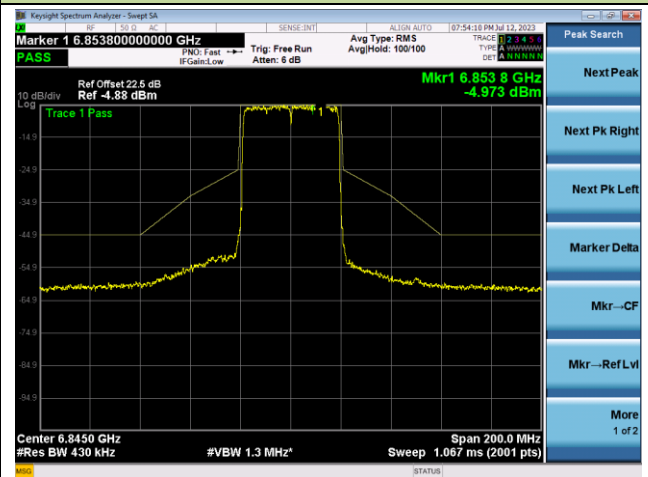

Channel 147 (6685MHz)

The Reference Level

The Mask Data

Channel 179 (6845MHz)

The Reference Level

The Mask Data

802.11ax-HE40 - Ant 1

Channel 187 (6885MHz)

The Reference Level

The Mask Data

Channel 195 (6925MHz)

The Reference Level

The Mask Data

Channel 211 (7005MHz)

The Reference Level

The Mask Data