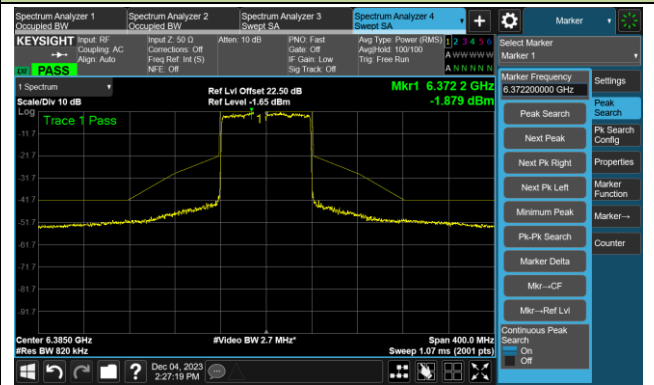

The Reference Level

The Mask Data

Channel 195 (6925MHz)

The Reference Level

The Mask Data

Channel 211 (7005MHz)

The Reference Level

The Mask Data

802.11ax-HE80 - Ant 1

Channel 7 (5985MHz)

The Reference Level

The Mask Data

Channel 55 (6225MHz)

The Reference Level

The Mask Data

Channel 87 (6385MHz)

The Reference Level

The Mask Data

802.11ax-HE80 - Ant 1

Channel 103 (6465MHz)

The Reference Level

The Mask Data

Channel 119 (6545MHz)

The Reference Level

The Mask Data

Channel 135 (6625MHz)

The Reference Level

The Mask Data