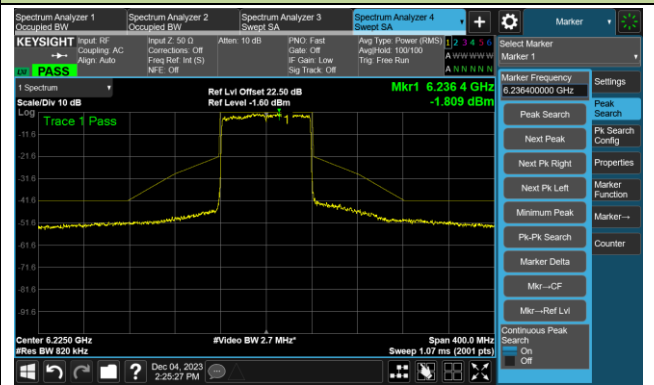

The Reference Level

The Mask Data

Channel 195 (6925MHz)

The Reference Level

The Mask Data

Channel 211 (7005MHz)

The Reference Level

The Mask Data

802.11ax-HE80 - Ant 1

Channel 7 (5985MHz)

The Reference Level

The Mask Data

Channel 55 (6225MHz)

The Reference Level

The Mask Data

Channel 87 (6385MHz)

The Reference Level

The Mask Data

802.11ax-HE80 - Ant 1

Channel 103 (6465MHz)

The Reference Level

The Mask Data

Channel 119 (6545MHz)

The Reference Level

The Mask Data

Channel 135 (6625MHz)

The Reference Level

The Mask Data