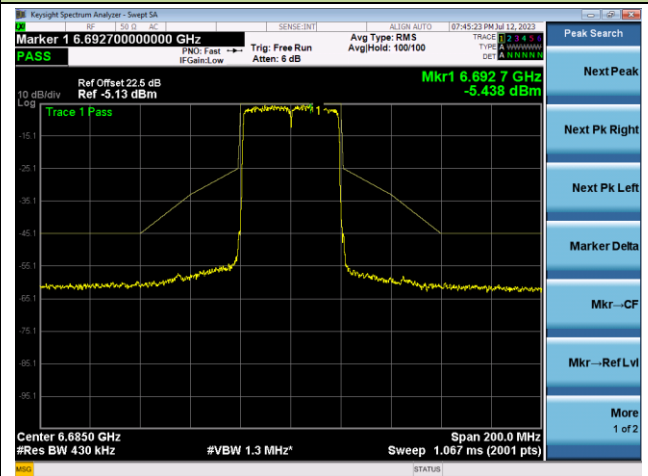

The Mask Data

Channel 115 (6525MHz)

The Reference Level

The Mask Data

802.11ax-HE40 - Ant 1

Channel 123 (6565MHz)

The Reference Level

The Mask Data

Channel 147 (6685MHz)

The Reference Level

The Mask Data

Channel 179 (6845MHz)

The Reference Level

The Mask Data

802.11ax-HE40 - Ant 1

Channel 187 (6885MHz)

The Reference Level

The Mask Data

Channel 195 (6925MHz)

The Reference Level

The Mask Data

Channel 211 (7005MHz)

The Reference Level

The Mask Data