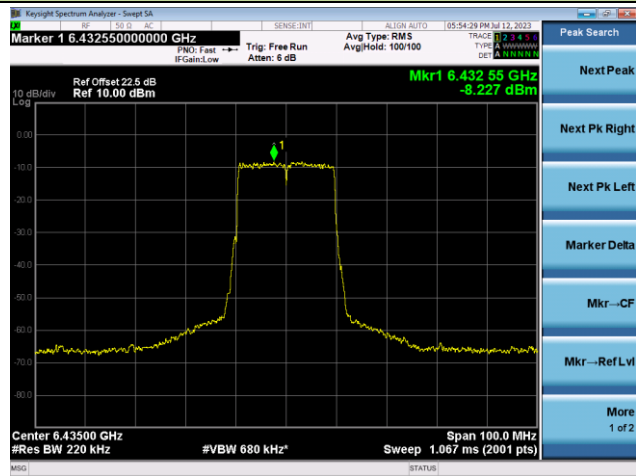

The Reference Level

The Mask Data

802.11ax-HE20 - Ant 1

Channel 97 (6435MHz)

The Reference Level

The Mask Data

Channel 105 (6475MHz)

The Reference Level

The Mask Data

Channel 113 (6515MHz)

The Reference Level

The Mask Data

802.11ax-HE20 - Ant 1

Channel 117 (6535MHz)

The Reference Level

The Mask Data