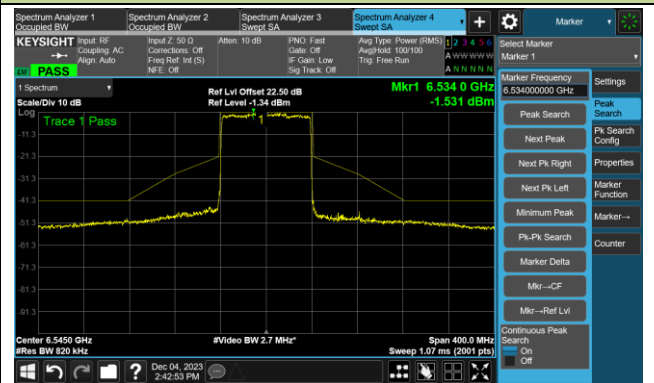

802.11ax-HE80 - Ant 1

Channel 7 (5985MHz)

The Reference Level

The Mask Data

Channel 55 (6225MHz)

The Reference Level

The Mask Data

Channel 87 (6385MHz)

The Reference Level

The Mask Data

802.11ax-HE80 - Ant 1

Channel 103 (6465MHz)

The Reference Level

The Mask Data

Channel 119 (6545MHz)

The Reference Level

The Mask Data

Channel 135 (6625MHz)

The Reference Level

The Mask Data