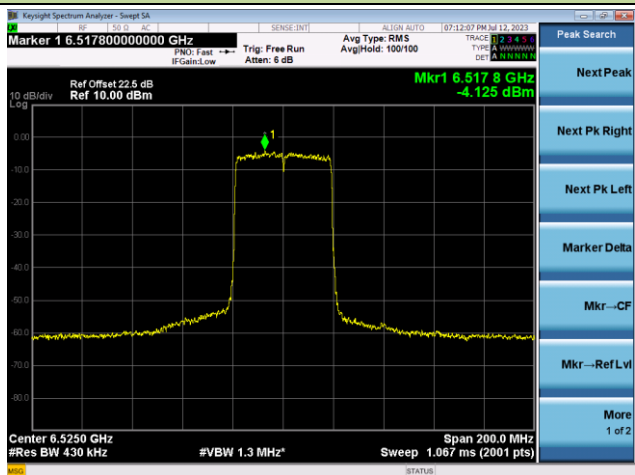

The Reference Level

The Mask Data

802.11ax-HE40 - Ant 1

Channel 99 (6445MHz)

The Reference Level

The Mask Data

Channel 107 (6485MHz)

The Reference Level

The Mask Data

Channel 115 (6525MHz)

The Reference Level

The Mask Data

802.11ax-HE40 - Ant 1

Channel 123 (6565MHz)

The Reference Level

The Mask Data

Channel 147 (6685MHz)

The Reference Level

The Mask Data

Channel 179 (6845MHz)

The Reference Level

The Mask Data

802.11ax-HE40 - Ant 1

Channel 187 (6885MHz)