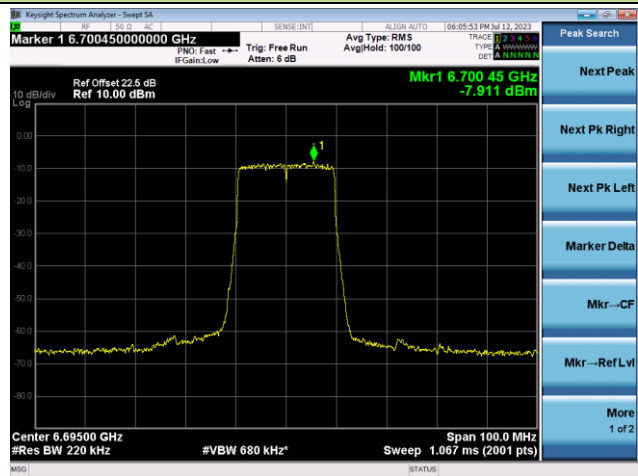

The Mask Data

Channel 113 (6515MHz)

The Reference Level

The Mask Data

802.11ax-HE20 - Ant 1

Channel 117 (6535MHz)

The Reference Level

The Mask Data

Channel 149 (6695MHz)

The Reference Level

The Mask Data

Channel 181 (6855MHz)

The Reference Level

The Mask Data

802.11ax-HE20 - Ant 1

Channel 185 (6875MHz)

The Reference Level

The Mask Data

Channel 189 (6895MHz)

The Reference Level

The Mask Data

Channel 209 (6995MHz)

The Reference Level

The Mask Data