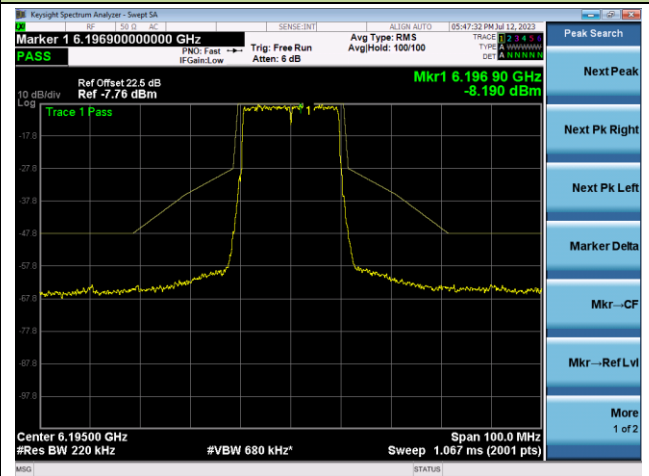

802.11ax-HE20 - Ant 1

Channel 1 (5955MHz)

The Reference Level

The Mask Data

Channel 49 (6195MHz)

The Reference Level

The Mask Data

Channel 93 (6415MHz)

The Reference Level

The Mask Data

802.11ax-HE20 - Ant 1

Channel 97 (6435MHz)

The Reference Level

The Mask Data

Channel 105 (6475MHz)

The Reference Level