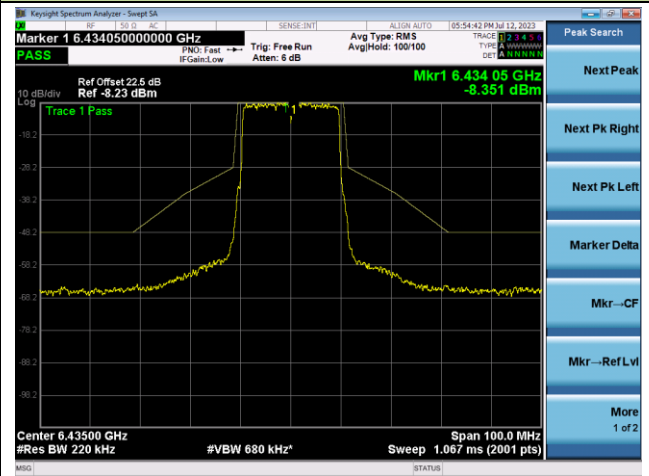

The Reference Level

The Mask Data

802.11ax-HE20 - Ant 1

Channel 97 (6435MHz)

The Reference Level

The Mask Data

Channel 105 (6475MHz)

The Reference Level

The Mask Data

Channel 113 (6515MHz)

The Reference Level

The Mask Data

802.11ax-HE20 - Ant 1

Channel 117 (6535MHz)

The Reference Level

The Mask Data