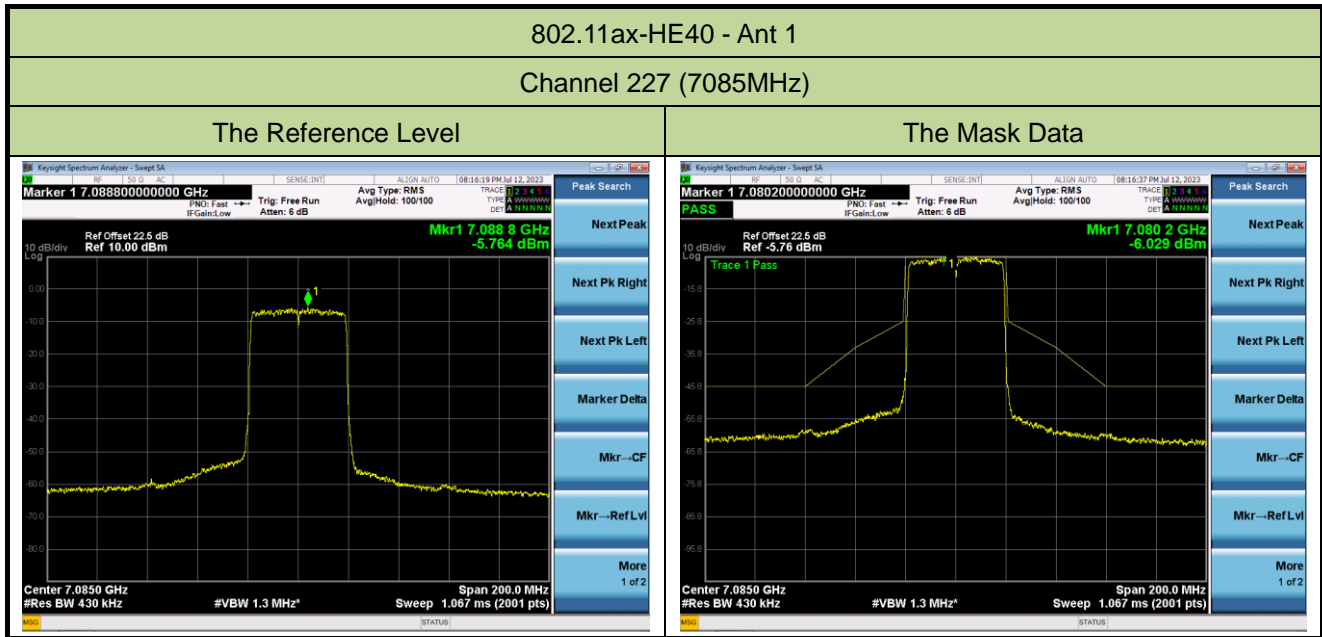

Channel 147 (6685MHz)

The Reference Level

The Mask Data

Channel 179 (6845MHz)

The Reference Level

The Mask Data

802.11ax-HE40 - Ant 1

Channel 187 (6885MHz)

The Reference Level

The Mask Data

Channel 195 (6925MHz)

The Reference Level

The Mask Data

Channel 211 (7005MHz)

The Reference Level

The Mask Data

802.11ax-HE80 - Ant 1

Channel 7 (5985MHz)

The Reference Level

The Mask Data

Channel 55 (6225MHz)

The Reference Level

The Mask Data

Channel 87 (6385MHz)

The Reference Level

The Mask Data

802.11ax-HE80 - Ant 1

Channel 103 (6465MHz)

The Reference Level

The Mask Data

Channel 119 (6545MHz)

The Reference Level