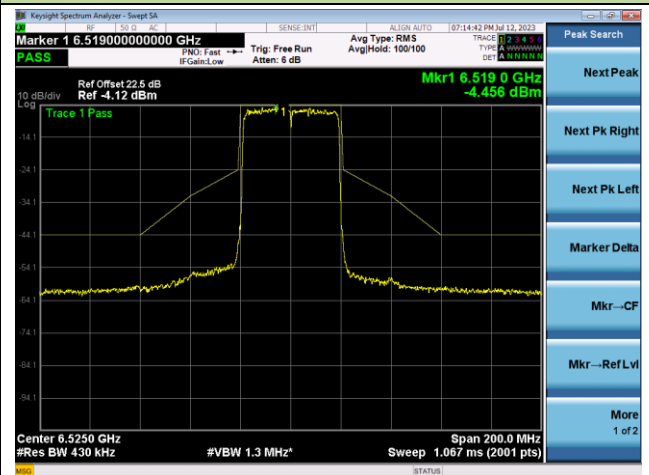

The Reference Level

The Mask Data

802.11ax-HE40 - Ant 1

Channel 99 (6445MHz)

The Reference Level

The Mask Data

Channel 107 (6485MHz)

The Reference Level

The Mask Data

Channel 115 (6525MHz)

The Reference Level

The Mask Data

802.11ax-HE40 - Ant 1

Channel 123 (6565MHz)

The Reference Level

The Mask Data

Channel 147 (6685MHz)

The Reference Level

The Mask Data

Channel 179 (6845MHz)

The Reference Level

The Mask Data

802.11ax-HE40 - Ant 1

Channel 187 (6885MHz)

The Reference Level

The Mask Data

Channel 195 (6925MHz)

The Reference Level

The Mask Data

Channel 211 (7005MHz)

The Reference Level

The Mask Data