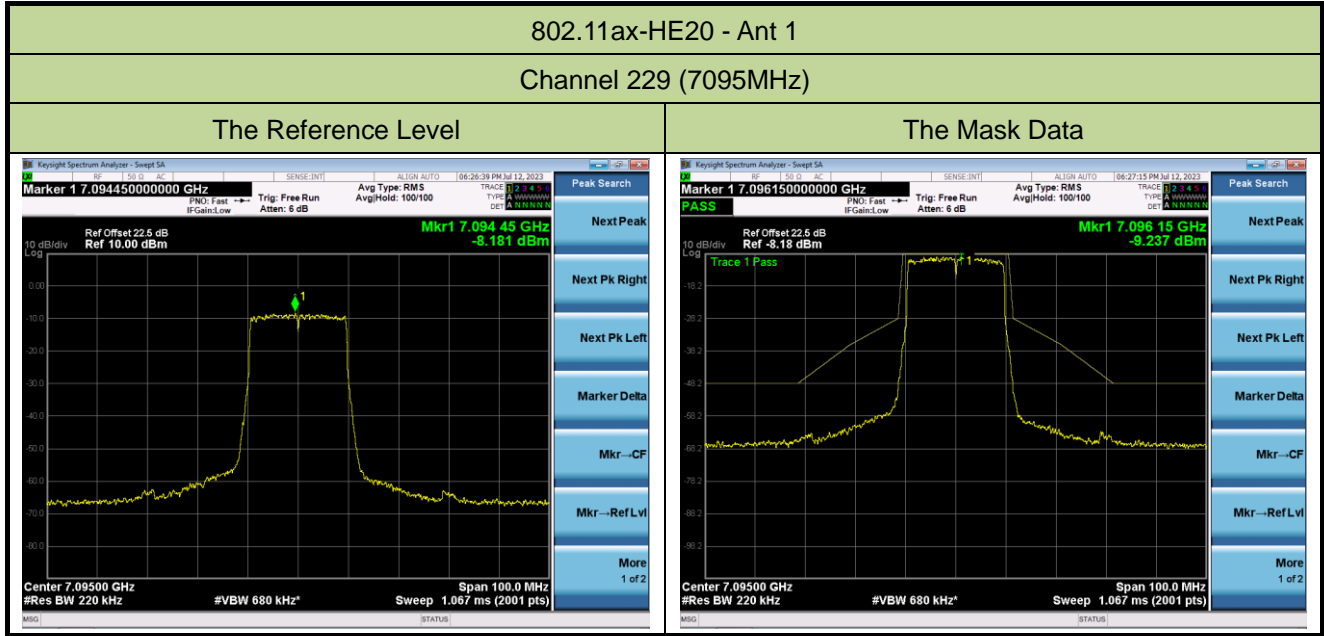

Channel 149 (6695MHz)

The Reference Level

The Mask Data

Channel 181 (6855MHz)

The Reference Level

The Mask Data

802.11ax-HE20 - Ant 1

Channel 185 (6875MHz)

The Reference Level

The Mask Data

Channel 189 (6895MHz)

The Reference Level

The Mask Data

Channel 209 (6995MHz)

The Reference Level

The Mask Data

802.11ax-HE40 - Ant 1

Channel 3 (5965MHz)

The Reference Level

The Mask Data

Channel 51 (6205MHz)

The Reference Level

The Mask Data

Channel 91 (6405MHz)

The Reference Level

The Mask Data

802.11ax-HE40 - Ant 1

Channel 99 (6445MHz)

The Reference Level

The Mask Data

Channel 107 (6485MHz)

The Reference Level