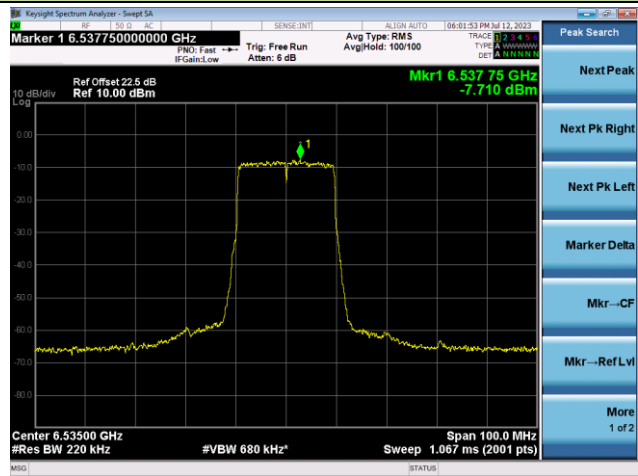

The Mask Data

Channel 113 (6515MHz)

The Reference Level

The Mask Data

802.11ax-HE20 - Ant 1

Channel 117 (6535MHz)

The Reference Level

The Mask Data

Channel 149 (6695MHz)

The Reference Level

The Mask Data

Channel 181 (6855MHz)

The Reference Level

The Mask Data

802.11ax-HE20 - Ant 1

Channel 185 (6875MHz)

The Reference Level

The Mask Data

Channel 189 (6895MHz)

The Reference Level

The Mask Data

Channel 209 (6995MHz)

The Reference Level

The Mask Data