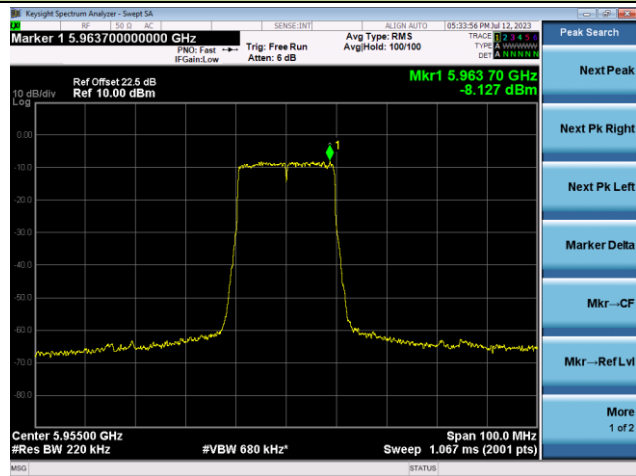

802.11ax-HE20 - Ant 1

Channel 1 (5955MHz)

The Reference Level

The Mask Data

Channel 49 (6195MHz)

The Reference Level

The Mask Data

Channel 93 (6415MHz)

The Reference Level

The Mask Data

802.11ax-HE20 - Ant 1

Channel 97 (6435MHz)

The Reference Level

The Mask Data

Channel 105 (6475MHz)

The Reference Level