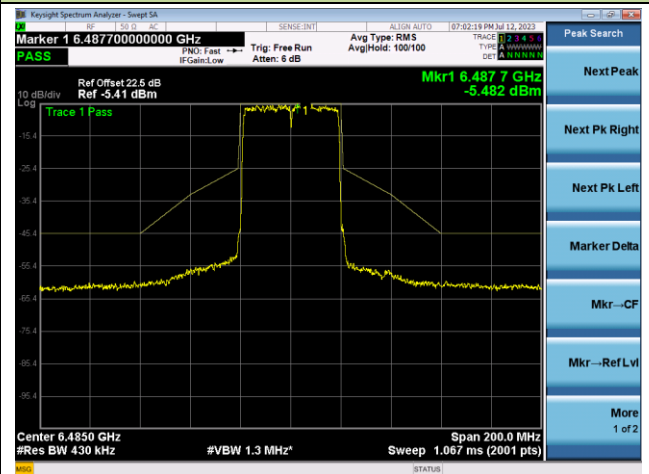

The Reference Level

The Mask Data

802.11ax-HE40 - Ant 1

Channel 99 (6445MHz)

The Reference Level

The Mask Data

Channel 107 (6485MHz)

The Reference Level

The Mask Data

Channel 115 (6525MHz)

The Reference Level

The Mask Data

802.11ax-HE40 - Ant 1

Channel 123 (6565MHz)

The Reference Level

The Mask Data