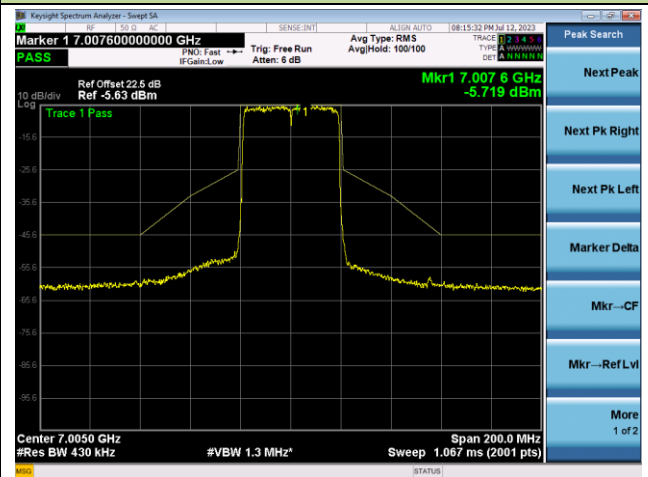

Channel 147 (6685MHz)

The Reference Level

The Mask Data

Channel 179 (6845MHz)

The Reference Level

The Mask Data

802.11ax-HE40 - Ant 1

Channel 187 (6885MHz)

The Reference Level

The Mask Data

Channel 195 (6925MHz)

The Reference Level

The Mask Data

Channel 211 (7005MHz)

The Reference Level

The Mask Data

802.11ax-HE80 - Ant 1

Channel 7 (5985MHz)

The Reference Level

The Mask Data

Channel 55 (6225MHz)

The Reference Level

The Mask Data

Channel 87 (6385MHz)