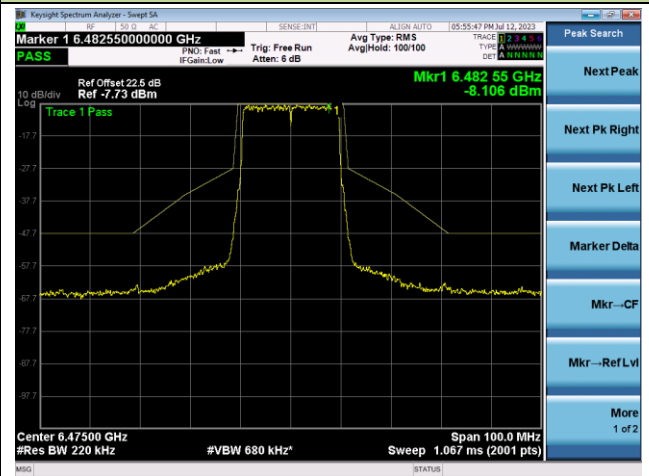

The Reference Level

The Mask Data

802.11ax-HE20 - Ant 1

Channel 97 (6435MHz)

The Reference Level

The Mask Data

Channel 105 (6475MHz)

The Reference Level

The Mask Data

Channel 113 (6515MHz)

The Reference Level

The Mask Data

802.11ax-HE20 - Ant 1

Channel 117 (6535MHz)

The Reference Level

The Mask Data