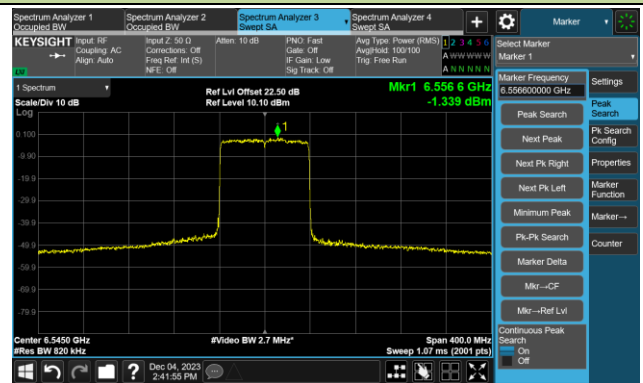

802.11ax-HE80 - Ant 1

Channel 7 (5985MHz)

The Reference Level

The Mask Data

Channel 55 (6225MHz)

The Reference Level

The Mask Data

Channel 87 (6385MHz)

The Reference Level

The Mask Data

802.11ax-HE80 - Ant 1

Channel 103 (6465MHz)

The Reference Level

The Mask Data

Channel 119 (6545MHz)

The Reference Level

The Mask Data

Channel 135 (6625MHz)

The Reference Level

The Mask Data