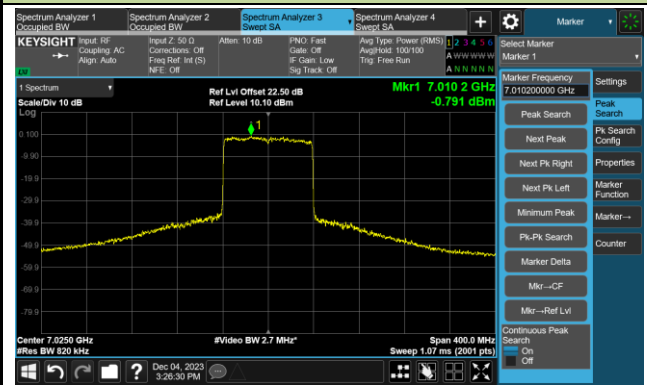

## The Reference Level

## The Mask Data

802.11ax-HE80 - Ant 0

Channel 199 (6945MHz)

The Reference Level

The Mask Data

Channel 215 (7025MHz)

The Reference Level

The Mask Data

802.11ax-HE160 - Ant 0

Channel 15 (6025MHz)

The Reference Level

The Mask Data

Channel 47 (6185MHz)

The Reference Level

The Mask Data

Channel 79 (6345MHz)