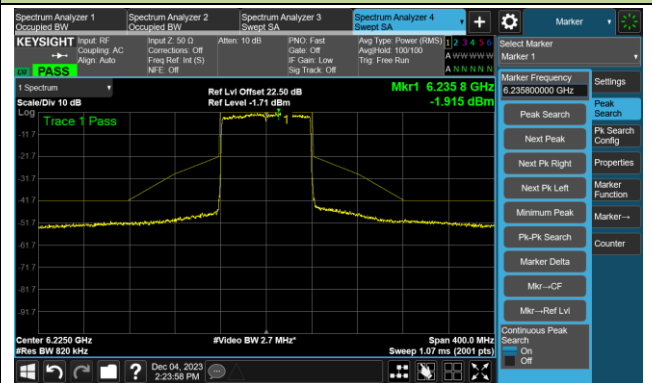

## The Reference Level

## The Mask Data

802.11ax-HE40 - Ant 0

Channel 187 (6885MHz)

The Reference Level

The Mask Data

Channel 195 (6925MHz)

The Reference Level

The Mask Data

Channel 211 (7005MHz)

The Reference Level

The Mask Data

802.11ax-HE80 - Ant 0

Channel 7 (5985MHz)

The Reference Level

The Mask Data

Channel 55 (6225MHz)

The Reference Level

The Mask Data

Channel 87 (6385MHz)

The Reference Level

The Mask Data

802.11ax-HE80 - Ant 0

Channel 103 (6465MHz)

The Reference Level