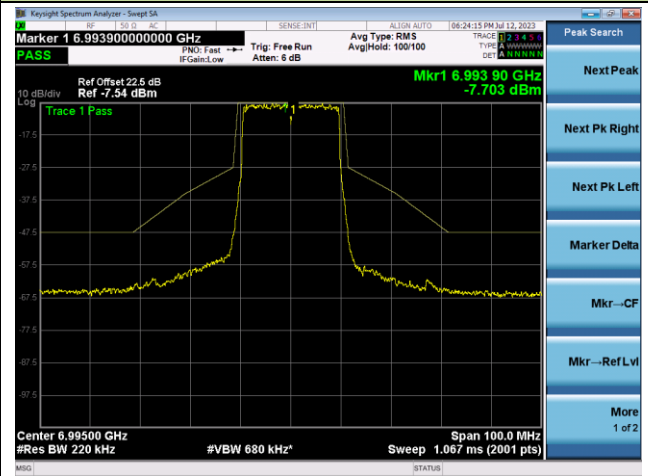

802.11ax-HE20 - Ant 0

Channel 209 (6995MHz)

The Reference Level

The Mask Data

Channel 229 (7095MHz)

The Reference Level

The Mask Data

802.11ax-HE40 - Ant 0

Channel 3 (5965MHz)

The Reference Level

The Mask Data

Channel 51 (6205MHz)

The Reference Level

The Mask Data

Channel 91 (6405MHz)

The Reference Level