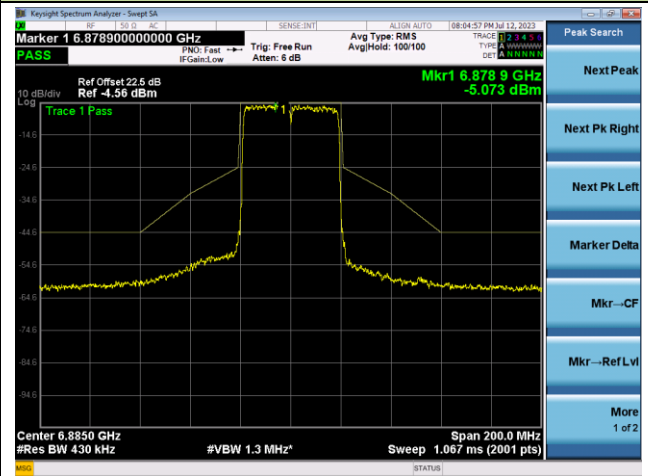

## The Reference Level

## The Mask Data

802.11ax-HE40 - Ant 0

Channel 187 (6885MHz)

The Reference Level

The Mask Data

Channel 195 (6925MHz)

The Reference Level

The Mask Data

Channel 211 (7005MHz)

The Reference Level

The Mask Data

802.11ax-HE80 - Ant 0

Channel 7 (5985MHz)

The Reference Level

The Mask Data

Channel 55 (6225MHz)