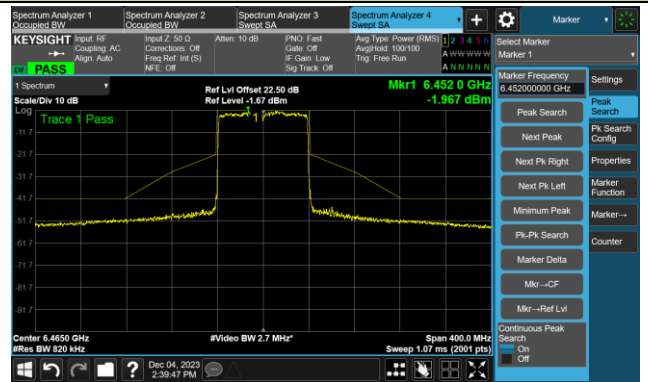

Channel 211 (7005MHz)

The Reference Level

The Mask Data

802.11ax-HE80 - Ant 0

Channel 7 (5985MHz)

The Reference Level

The Mask Data

Channel 55 (6225MHz)

The Reference Level

The Mask Data

Channel 87 (6385MHz)

The Reference Level

The Mask Data

802.11ax-HE80 - Ant 0

Channel 103 (6465MHz)

The Reference Level

The Mask Data

Channel 119 (6545MHz)

The Reference Level

The Mask Data

Channel 135 (6625MHz)

The Reference Level

The Mask Data