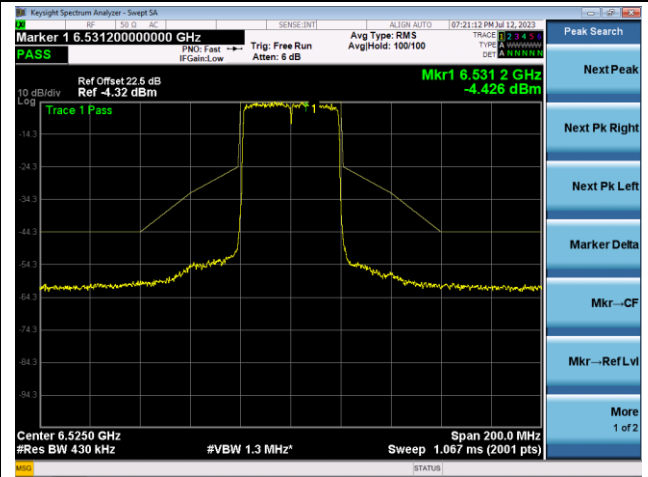

The Mask Data