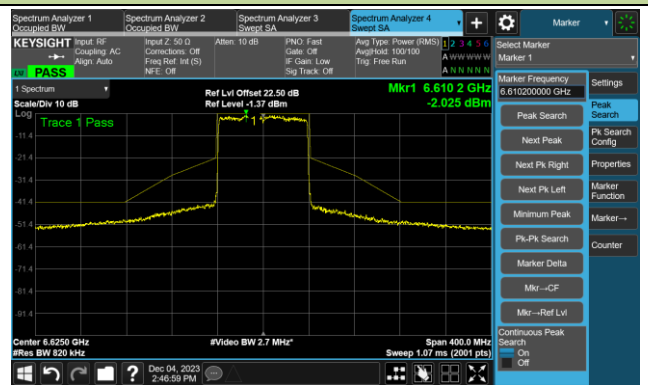

The Reference Level

The Mask Data

Channel 87 (6385MHz)

The Reference Level

The Mask Data

802.11ax-HE80 - Ant 0

Channel 103 (6465MHz)

The Reference Level

The Mask Data

Channel 119 (6545MHz)

The Reference Level

The Mask Data

Channel 135 (6625MHz)

The Reference Level

The Mask Data

## 802.11ax-HE80 - Ant 0