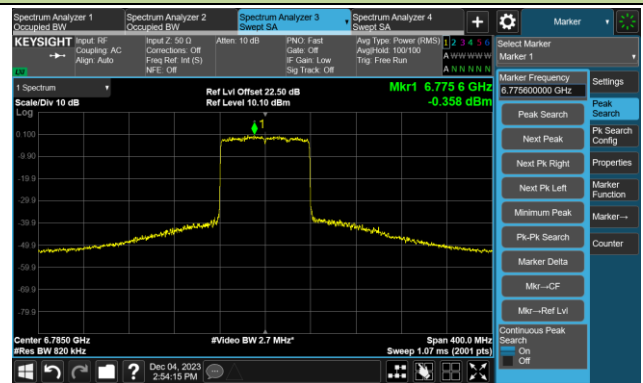

Channel 167 (6785MHz)

The Reference Level