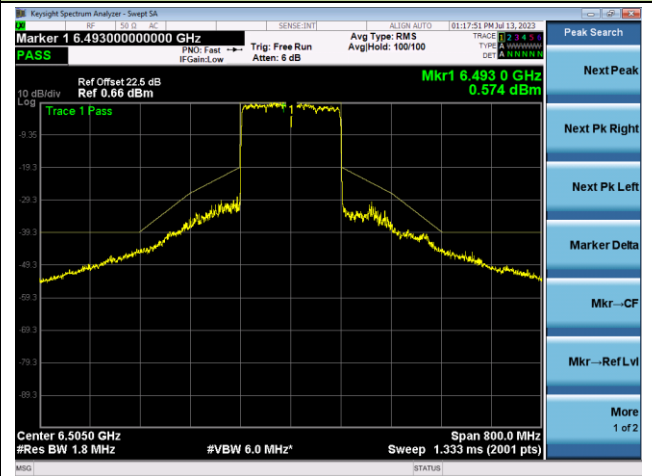

The Mask Data