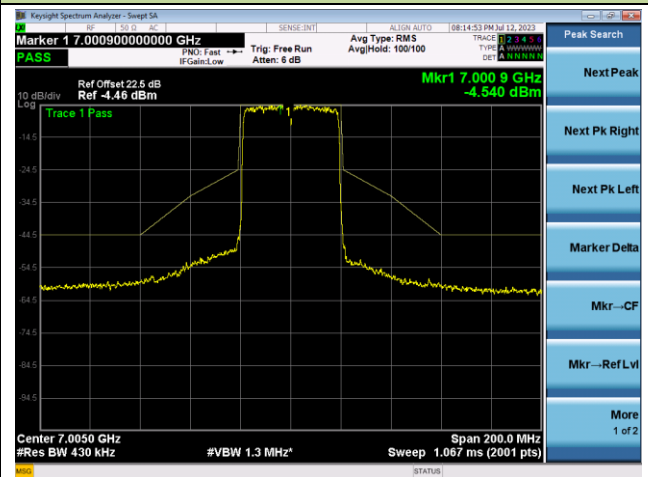

## The Reference Level

## The Mask Data

802.11ax-HE40 - Ant 0

Channel 187 (6885MHz)

The Reference Level

The Mask Data

Channel 195 (6925MHz)

The Reference Level

The Mask Data

Channel 211 (7005MHz)

The Reference Level

The Mask Data

802.11ax-HE80 - Ant 0

Channel 7 (5985MHz)

The Reference Level

The Mask Data

Channel 55 (6225MHz)