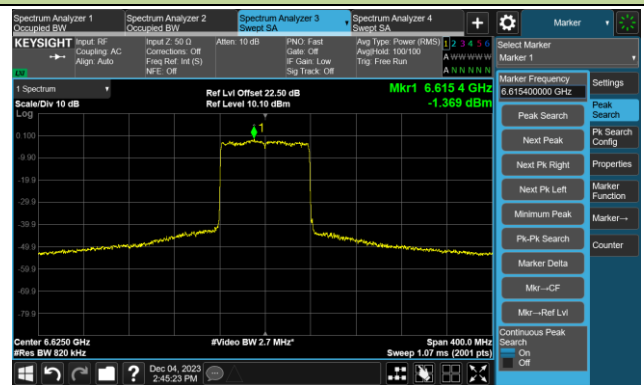

The Reference Level

The Mask Data

Channel 87 (6385MHz)

The Reference Level

The Mask Data

802.11ax-HE80 - Ant 0

Channel 103 (6465MHz)

The Reference Level

The Mask Data

Channel 119 (6545MHz)

The Reference Level

The Mask Data

Channel 135 (6625MHz)

The Reference Level

The Mask Data

## 802.11ax-HE80 - Ant 0