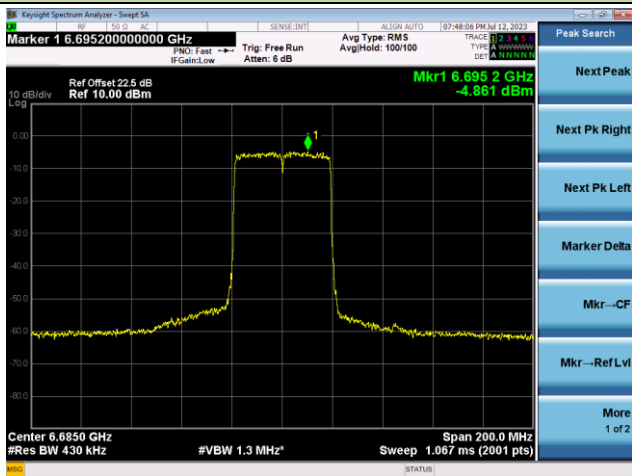

Channel 147 (6685MHz)

The Reference Level