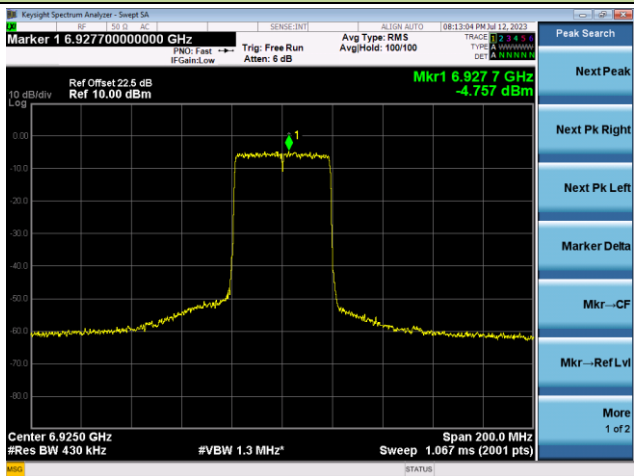

## The Reference Level

## The Mask Data

802.11ax-HE40 - Ant 0

Channel 187 (6885MHz)

The Reference Level

The Mask Data

Channel 195 (6925MHz)

The Reference Level

The Mask Data

Channel 211 (7005MHz)

The Reference Level

The Mask Data

802.11ax-HE80 - Ant 0

Channel 7 (5985MHz)

The Reference Level

The Mask Data

Channel 55 (6225MHz)