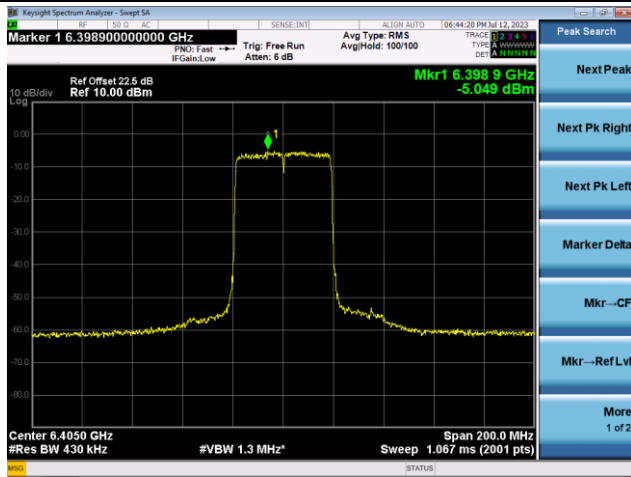

Channel 3 (5965MHz)

The Reference Level

The Mask Data

Channel 51 (6205MHz)

The Reference Level

The Mask Data

Channel 91 (6405MHz)

The Reference Level