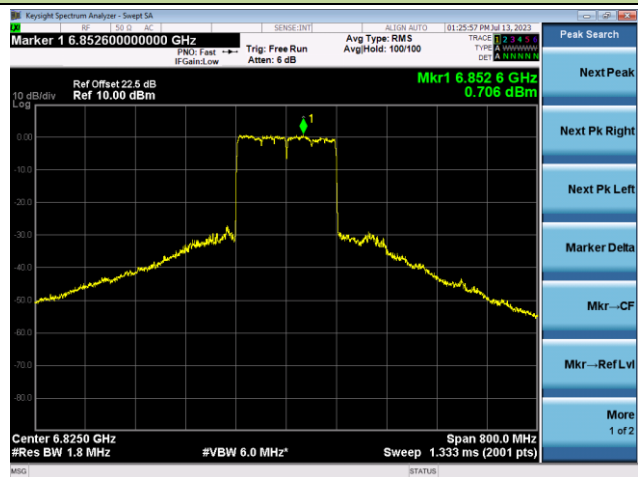

Channel 175 (6825MHz)

The Reference Level