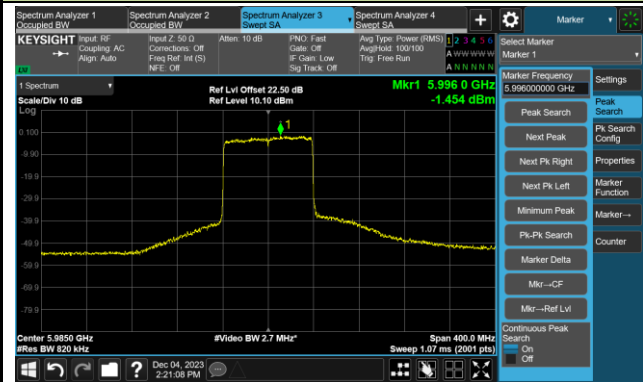

## The Mask Data

802.11ax-HE40 - Ant 0

Channel 187 (6885MHz)

The Reference Level

The Mask Data

Channel 195 (6925MHz)

The Reference Level

The Mask Data

Channel 211 (7005MHz)

The Reference Level

The Mask Data

802.11ax-HE80 - Ant 0

Channel 7 (5985MHz)

The Reference Level

The Mask Data

Channel 55 (6225MHz)

The Reference Level

The Mask Data

Channel 87 (6385MHz)

The Reference Level

The Mask Data

802.11ax-HE80 - Ant 0

Channel 103 (6465MHz)

The Reference Level