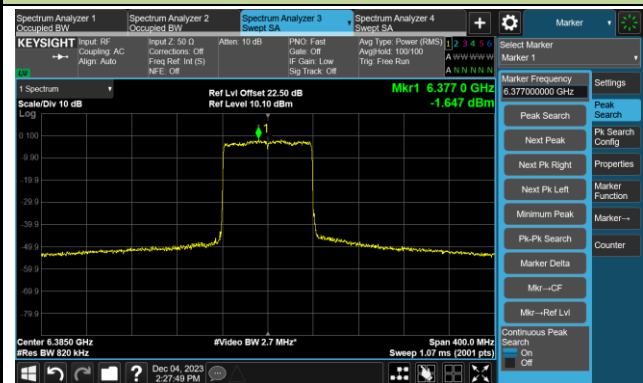

Channel 211 (7005MHz)

The Reference Level

The Mask Data

802.11ax-HE80 - Ant 0

Channel 7 (5985MHz)

The Reference Level

The Mask Data

Channel 55 (6225MHz)

The Reference Level

The Mask Data

Channel 87 (6385MHz)

The Reference Level

The Mask Data

802.11ax-HE80 - Ant 0

Channel 103 (6465MHz)

The Reference Level

The Mask Data

Channel 119 (6545MHz)

The Reference Level

The Mask Data

Channel 135 (6625MHz)

The Reference Level

The Mask Data