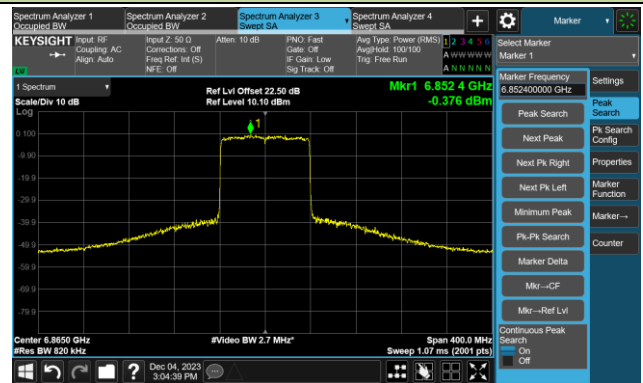

Channel 183 (6865MHz)

The Reference Level