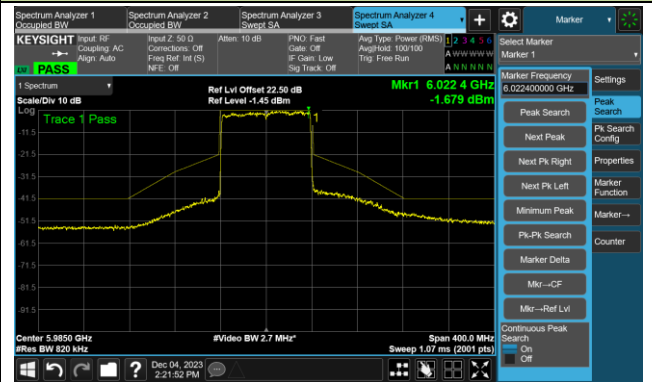

## The Mask Data

802.11ax-HE40 - Ant 0

Channel 187 (6885MHz)

The Reference Level

The Mask Data

Channel 195 (6925MHz)

The Reference Level

The Mask Data

Channel 211 (7005MHz)

The Reference Level

The Mask Data

802.11ax-HE80 - Ant 0

Channel 7 (5985MHz)

The Reference Level

The Mask Data

Channel 55 (6225MHz)

The Reference Level

The Mask Data

Channel 87 (6385MHz)

The Reference Level

The Mask Data

802.11ax-HE80 - Ant 0

Channel 103 (6465MHz)

The Reference Level

The Mask Data

Channel 119 (6545MHz)

The Reference Level

The Mask Data

Channel 135 (6625MHz)

The Reference Level

The Mask Data