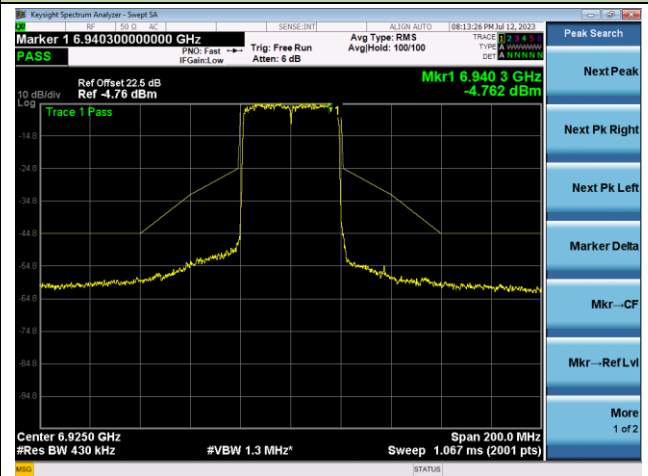

## The Reference Level

## The Mask Data

802.11ax-HE40 - Ant 0

Channel 187 (6885MHz)

The Reference Level

The Mask Data

Channel 195 (6925MHz)

The Reference Level

The Mask Data

Channel 211 (7005MHz)

The Reference Level

The Mask Data

802.11ax-HE80 - Ant 0

Channel 7 (5985MHz)

The Reference Level

The Mask Data

Channel 55 (6225MHz)