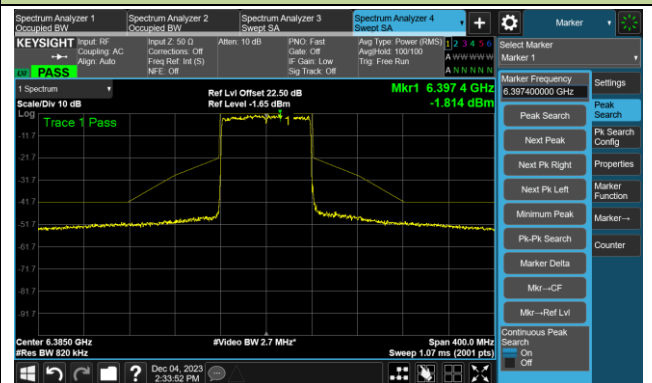

Channel 211 (7005MHz)

The Reference Level

The Mask Data

802.11ax-HE80 - Ant 0

Channel 7 (5985MHz)

The Reference Level

The Mask Data

Channel 55 (6225MHz)

The Reference Level

The Mask Data

Channel 87 (6385MHz)

The Reference Level

The Mask Data

802.11ax-HE80 - Ant 0

Channel 103 (6465MHz)

The Reference Level

The Mask Data

Channel 119 (6545MHz)

The Reference Level

The Mask Data

Channel 135 (6625MHz)

The Reference Level

The Mask Data