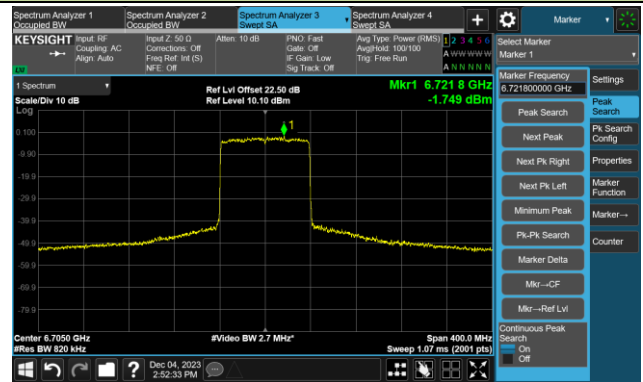

802.11ax-HE80 - Ant 0

Channel 151 (6705MHz)

The Reference Level