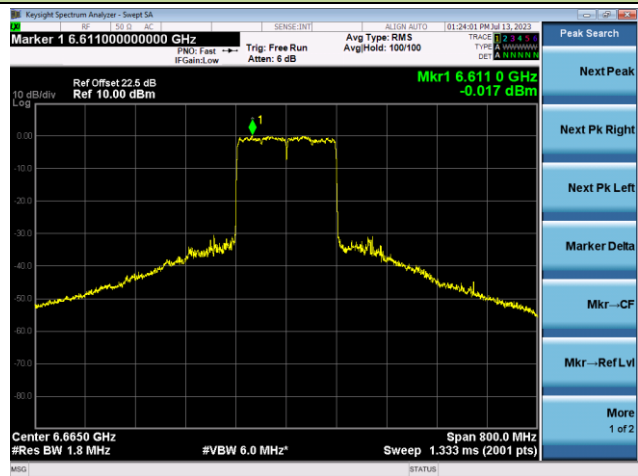

Channel 143 (6665MHz)

The Reference Level