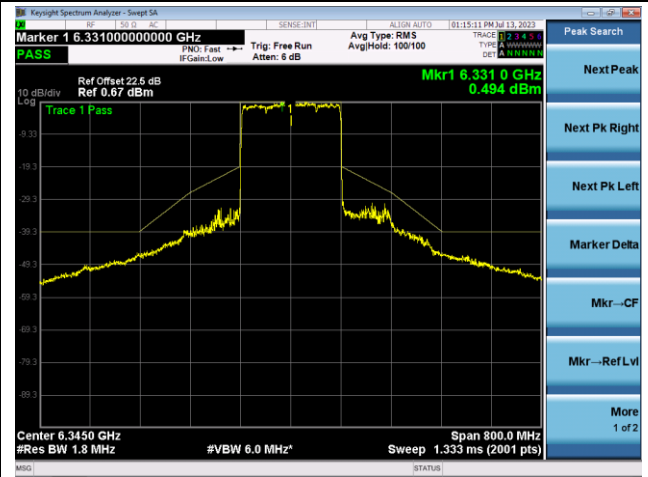

The Mask Data