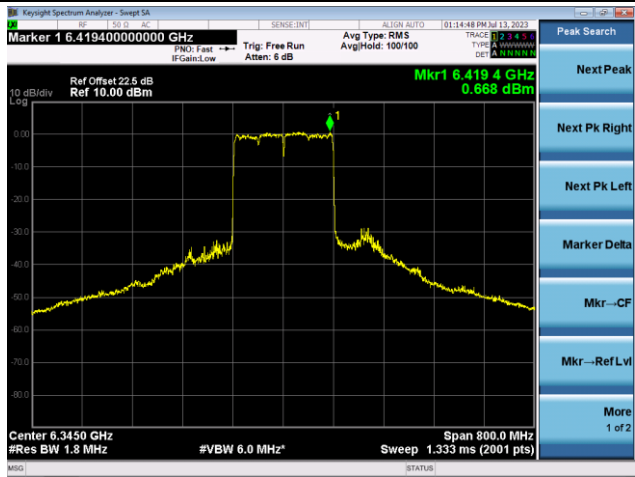

Channel 79 (6345MHz)

The Reference Level