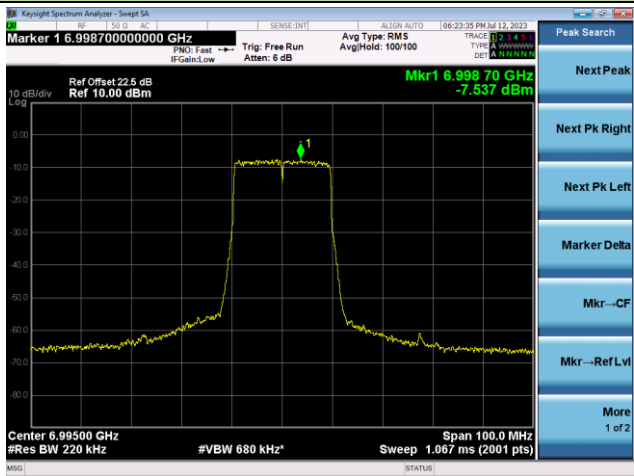

802.11ax-HE20 - Ant 0

Channel 209 (6995MHz)

The Reference Level

The Mask Data

Channel 229 (7095MHz)

The Reference Level

The Mask Data

802.11ax-HE40 - Ant 0