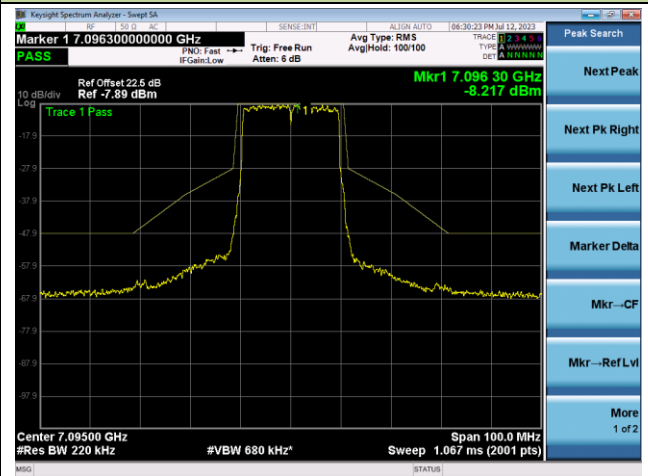

802.11ax-HE20 - Ant 0

Channel 209 (6995MHz)

The Reference Level

The Mask Data

Channel 229 (7095MHz)

The Reference Level

The Mask Data

802.11ax-HE40 - Ant 0

Channel 3 (5965MHz)

The Reference Level

The Mask Data

Channel 51 (6205MHz)

The Reference Level

The Mask Data

Channel 91 (6405MHz)

The Reference Level