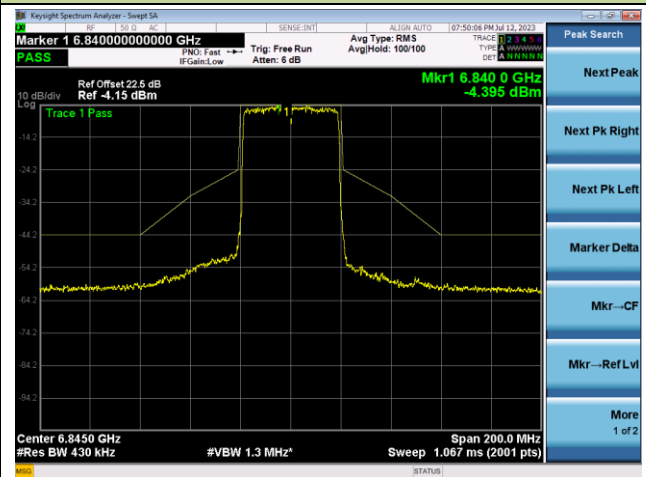

The Mask Data