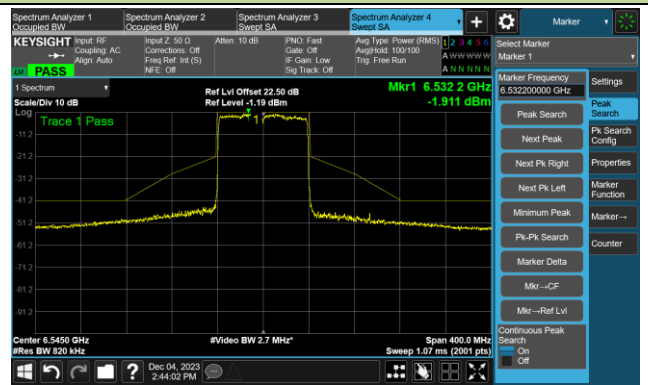

The Reference Level

The Mask Data

Channel 87 (6385MHz)

The Reference Level

The Mask Data

802.11ax-HE80 - Ant 0

Channel 103 (6465MHz)

The Reference Level

The Mask Data

Channel 119 (6545MHz)

The Reference Level

The Mask Data

Channel 135 (6625MHz)

The Reference Level

The Mask Data

## 802.11ax-HE80 - Ant 0