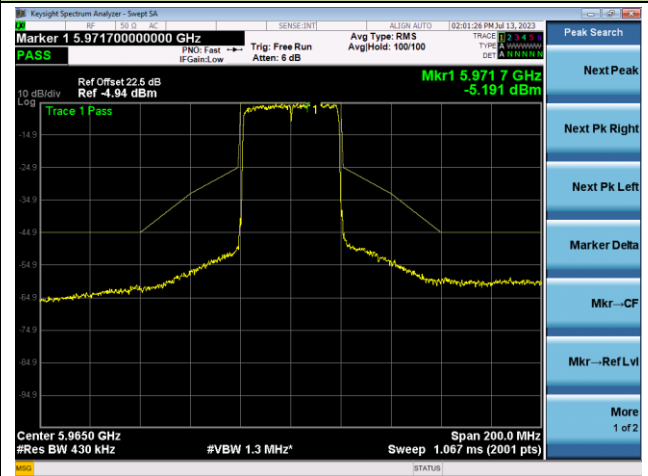

802.11ax-HE20 - Ant 0

Channel 209 (6995MHz)

The Reference Level

The Mask Data

Channel 229 (7095MHz)

The Reference Level

The Mask Data

802.11ax-HE40 - Ant 0

Channel 3 (5965MHz)

The Reference Level

The Mask Data

Channel 51 (6205MHz)

The Reference Level

The Mask Data

Channel 91 (6405MHz)

The Reference Level