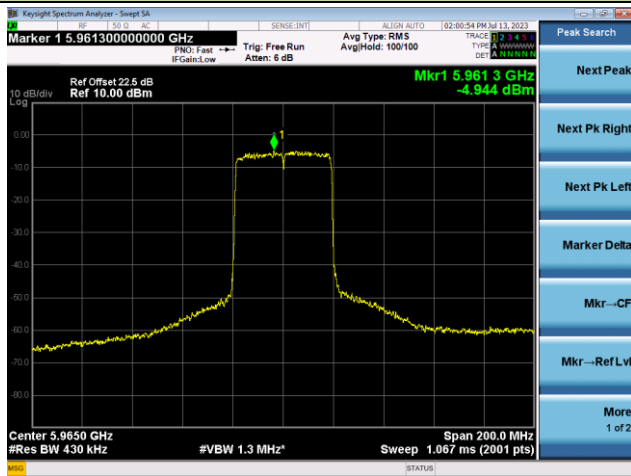

802.11ax-HE40 - Ant 0

Channel 3 (5965MHz)

The Reference Level