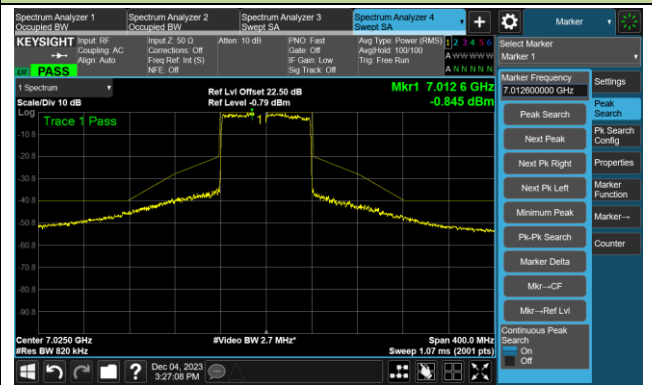

## The Reference Level

## The Mask Data

802.11ax-HE80 - Ant 0

Channel 199 (6945MHz)

The Reference Level

The Mask Data

Channel 215 (7025MHz)

The Reference Level

The Mask Data

802.11ax-HE160 - Ant 0

Channel 15 (6025MHz)

The Reference Level

The Mask Data

Channel 47 (6185MHz)

The Reference Level

The Mask Data

Channel 79 (6345MHz)