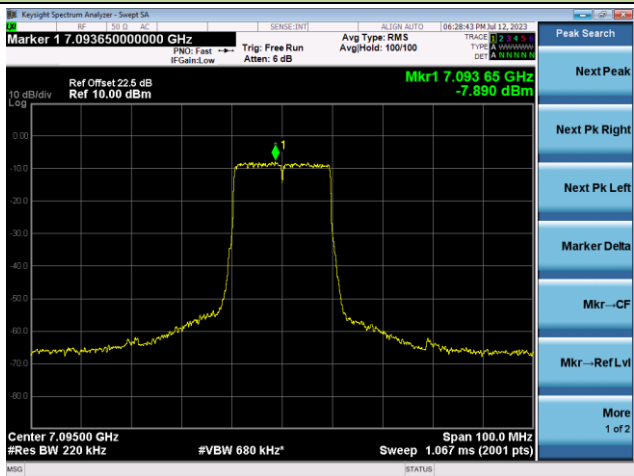

802.11ax-HE20 - Ant 0

Channel 209 (6995MHz)

The Reference Level

The Mask Data

Channel 229 (7095MHz)

The Reference Level

The Mask Data

802.11ax-HE40 - Ant 0