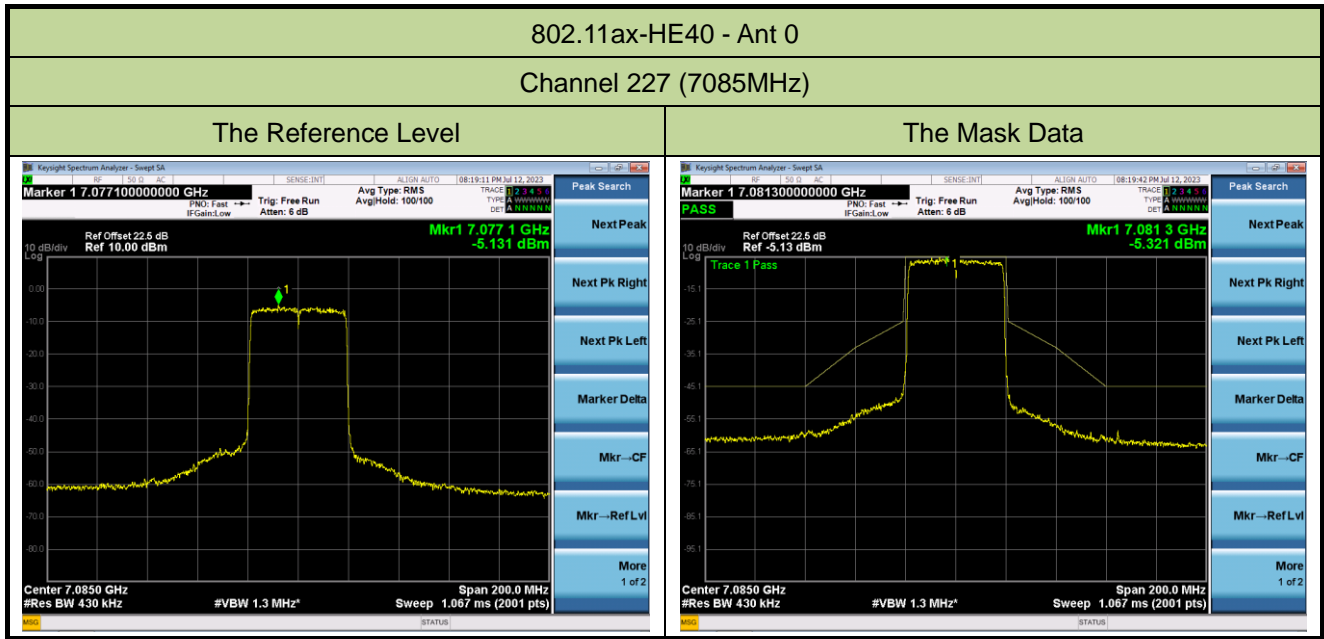

## The Reference Level

## The Mask Data

802.11ax-HE40 - Ant 0

Channel 187 (6885MHz)

The Reference Level

The Mask Data

Channel 195 (6925MHz)

The Reference Level

The Mask Data

Channel 211 (7005MHz)

The Reference Level

The Mask Data

802.11ax-HE80 - Ant 0

Channel 7 (5985MHz)

The Reference Level

The Mask Data

Channel 55 (6225MHz)

The Reference Level

The Mask Data

Channel 87 (6385MHz)

The Reference Level

The Mask Data

802.11ax-HE80 - Ant 0

Channel 103 (6465MHz)

The Reference Level