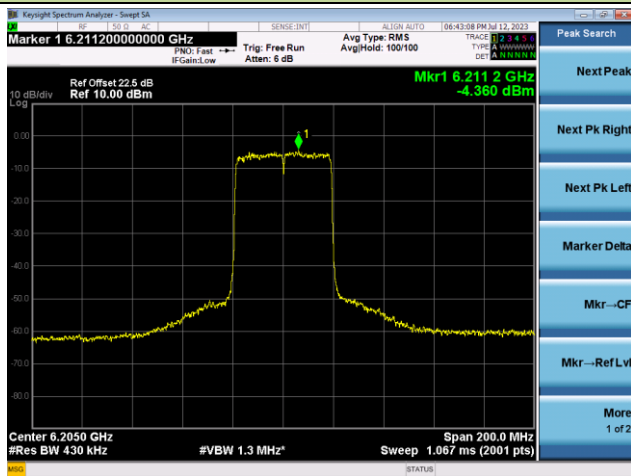

Channel 3 (5965MHz)

The Reference Level

The Mask Data

Channel 51 (6205MHz)

The Reference Level

The Mask Data

Channel 91 (6405MHz)

The Reference Level