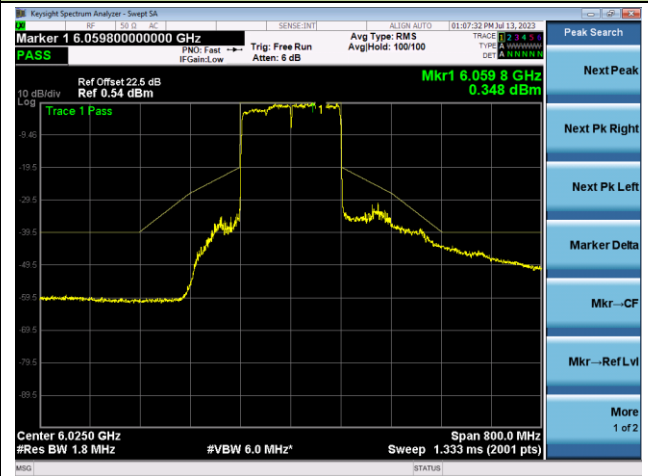

## The Reference Level

## The Mask Data

802.11ax-HE80 - Ant 0

Channel 199 (6945MHz)

The Reference Level

The Mask Data

Channel 215 (7025MHz)

The Reference Level

The Mask Data

802.11ax-HE160 - Ant 0

Channel 15 (6025MHz)

The Reference Level

The Mask Data

Channel 47 (6185MHz)

The Reference Level

The Mask Data

Channel 79 (6345MHz)