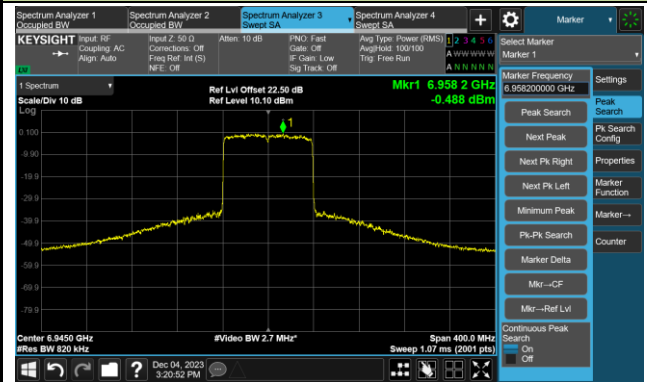

## Channel 183 (6865MHz)

## The Reference Level

## The Mask Data

802.11ax-HE80 - Ant 0

Channel 199 (6945MHz)

The Reference Level

The Mask Data

Channel 215 (7025MHz)

The Reference Level

The Mask Data