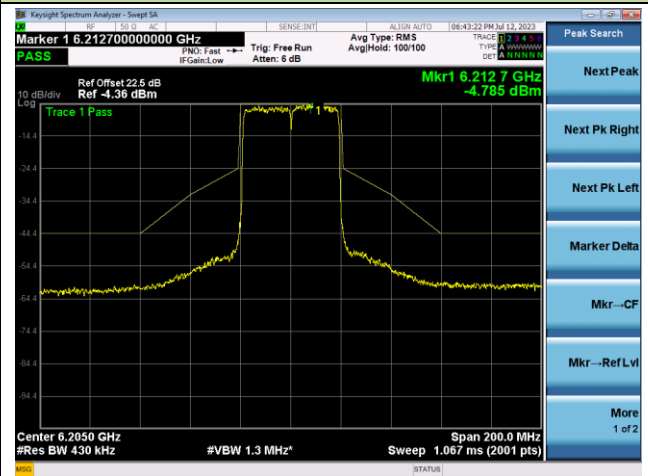

Channel 3 (5965MHz)

The Reference Level

The Mask Data

Channel 51 (6205MHz)

The Reference Level

The Mask Data

Channel 91 (6405MHz)

The Reference Level