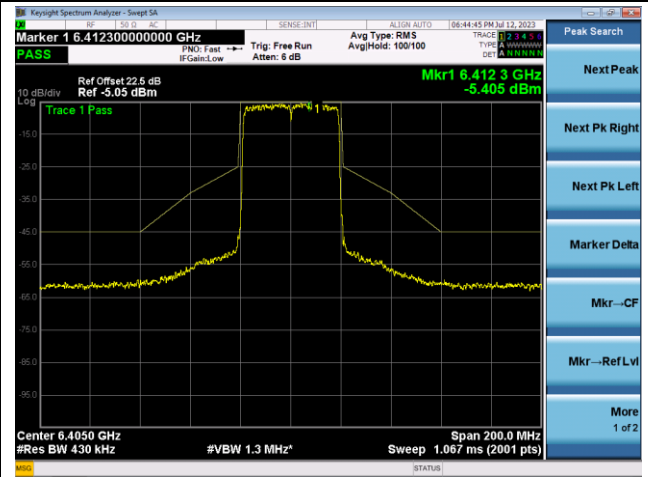

The Mask Data