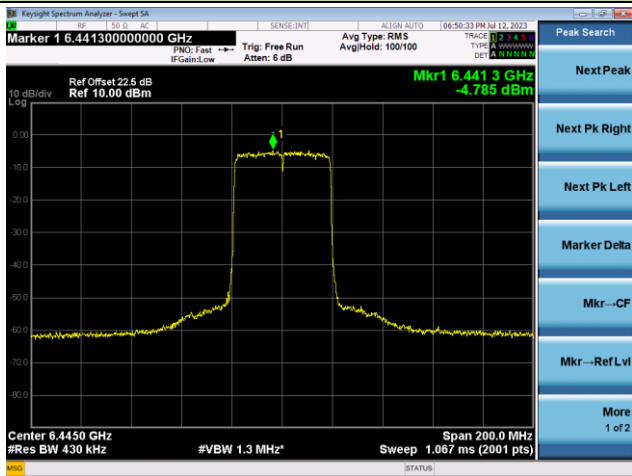

802.11ax-HE40 - Ant 0

Channel 99 (6445MHz)

The Reference Level