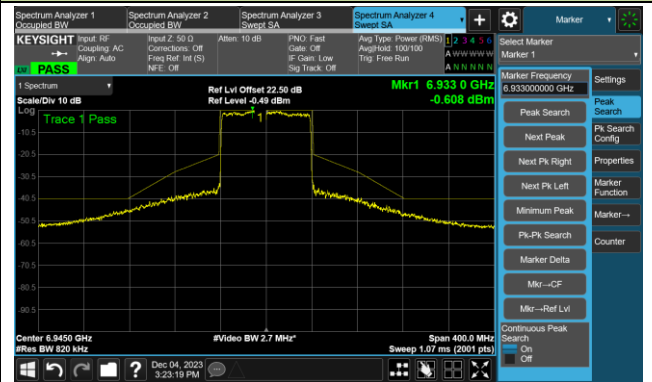

## The Reference Level

## The Mask Data

802.11ax-HE80 - Ant 0

Channel 199 (6945MHz)

The Reference Level

The Mask Data

Channel 215 (7025MHz)

The Reference Level

The Mask Data

802.11ax-HE160 - Ant 0

Channel 15 (6025MHz)

The Reference Level

The Mask Data

Channel 47 (6185MHz)

The Reference Level

The Mask Data

Channel 79 (6345MHz)