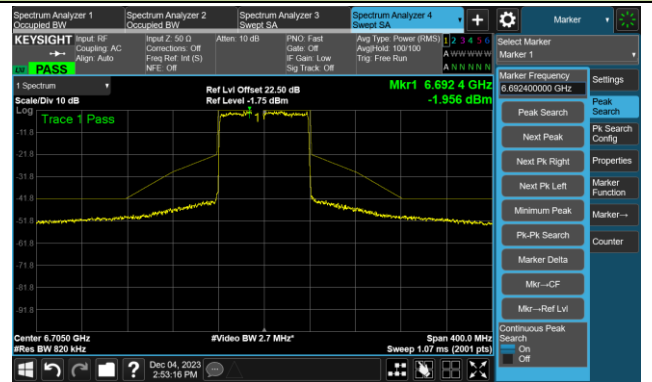

The Mask Data