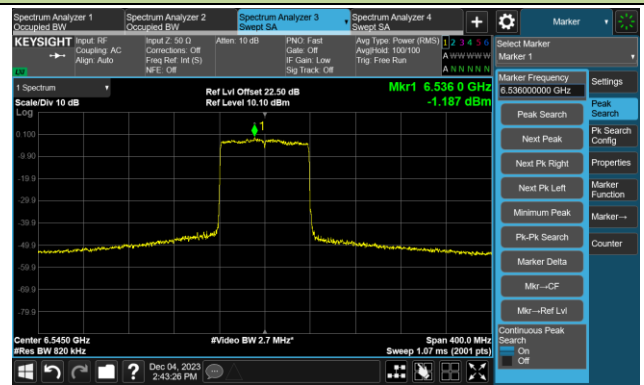

Channel 211 (7005MHz)

The Reference Level

The Mask Data

802.11ax-HE80 - Ant 0

Channel 7 (5985MHz)

The Reference Level

The Mask Data

Channel 55 (6225MHz)

The Reference Level

The Mask Data

Channel 87 (6385MHz)

The Reference Level

The Mask Data

802.11ax-HE80 - Ant 0

Channel 103 (6465MHz)

The Reference Level

The Mask Data

Channel 119 (6545MHz)

The Reference Level

The Mask Data

Channel 135 (6625MHz)

The Reference Level

The Mask Data