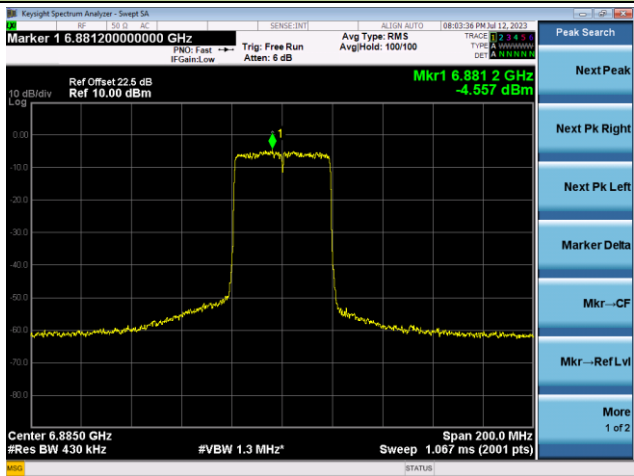

## Channel 179 (6845MHz)

## The Reference Level

## The Mask Data

802.11ax-HE40 - Ant 0

Channel 187 (6885MHz)

The Reference Level

The Mask Data

Channel 195 (6925MHz)

The Reference Level

The Mask Data