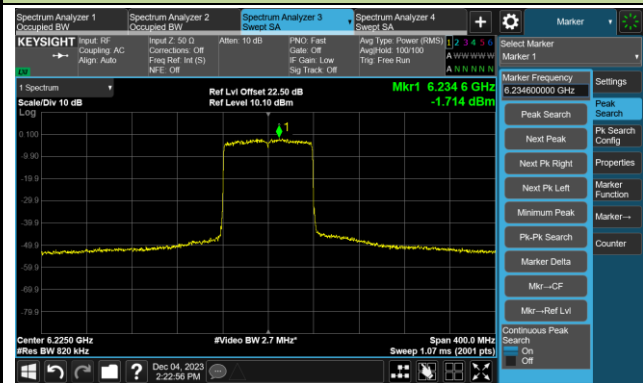

Channel 211 (7005MHz)

The Reference Level

The Mask Data

802.11ax-HE80 - Ant 0

Channel 7 (5985MHz)

The Reference Level

The Mask Data

Channel 55 (6225MHz)

The Reference Level

The Mask Data

Channel 87 (6385MHz)

The Reference Level

The Mask Data

802.11ax-HE80 - Ant 0

Channel 103 (6465MHz)

The Reference Level