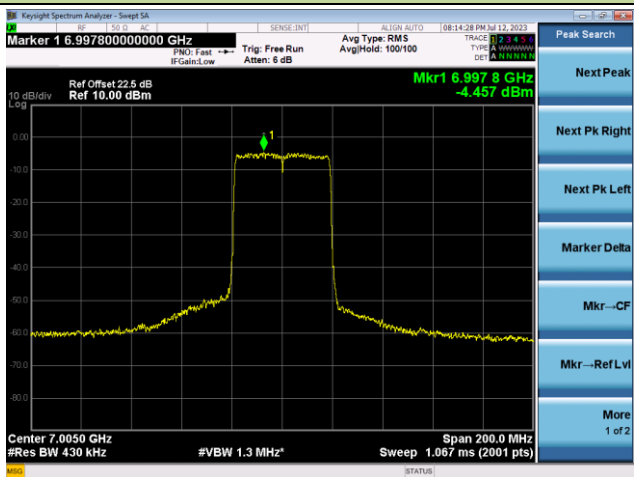

## The Reference Level

## The Mask Data

802.11ax-HE40 - Ant 0

Channel 187 (6885MHz)

The Reference Level

The Mask Data

Channel 195 (6925MHz)

The Reference Level

The Mask Data

Channel 211 (7005MHz)

The Reference Level

The Mask Data

802.11ax-HE80 - Ant 0

Channel 7 (5985MHz)

The Reference Level

The Mask Data

Channel 55 (6225MHz)