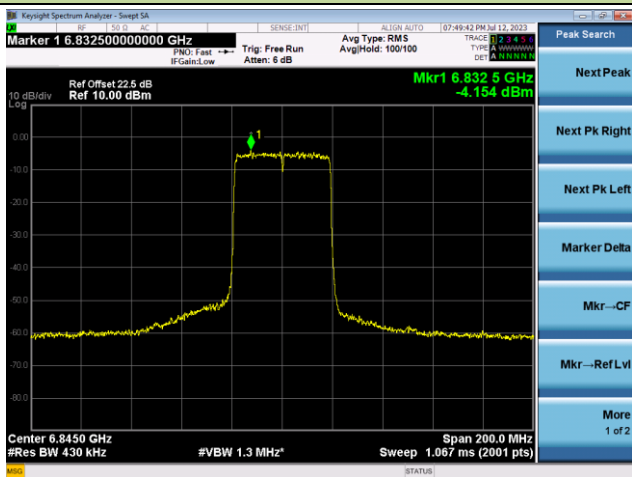

Channel 179 (6845MHz)

The Reference Level