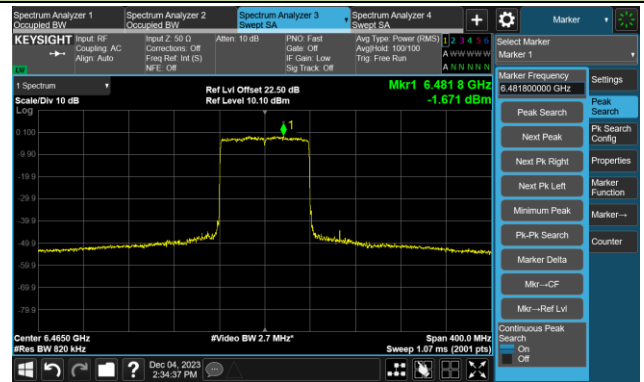

Channel 211 (7005MHz)

The Reference Level

The Mask Data

802.11ax-HE80 - Ant 0

Channel 7 (5985MHz)

The Reference Level

The Mask Data

Channel 55 (6225MHz)

The Reference Level

The Mask Data

Channel 87 (6385MHz)

The Reference Level

The Mask Data

802.11ax-HE80 - Ant 0

Channel 103 (6465MHz)

The Reference Level

The Mask Data

Channel 119 (6545MHz)

The Reference Level

The Mask Data

Channel 135 (6625MHz)

The Reference Level

The Mask Data