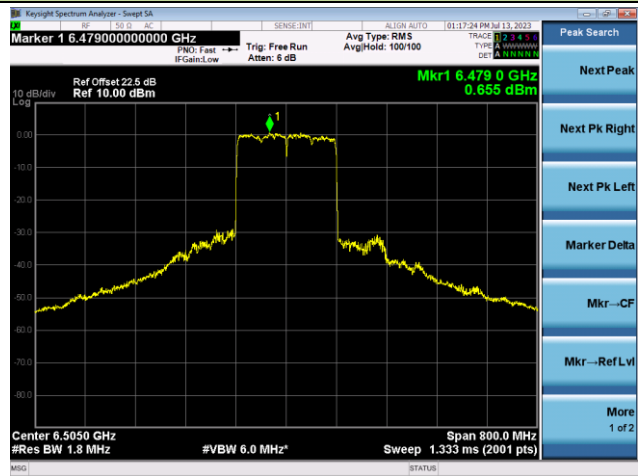

802.11ax-HE160 - Ant 0

Channel 111 (6505MHz)

The Reference Level