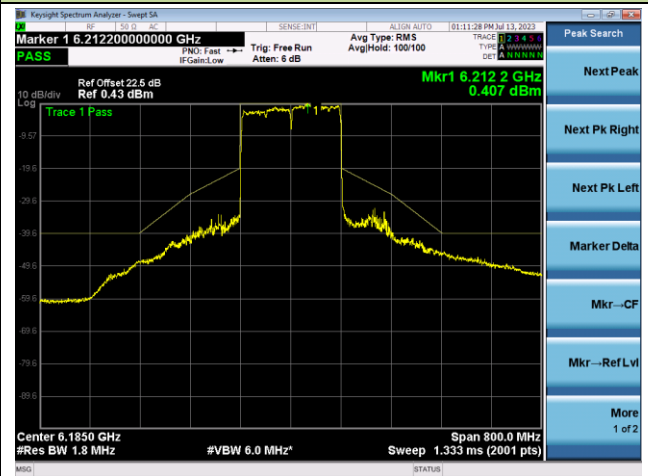

802.11ax-HE160 - Ant 0

Channel 15 (6025MHz)

The Reference Level

The Mask Data

Channel 47 (6185MHz)

The Reference Level

The Mask Data

Channel 79 (6345MHz)