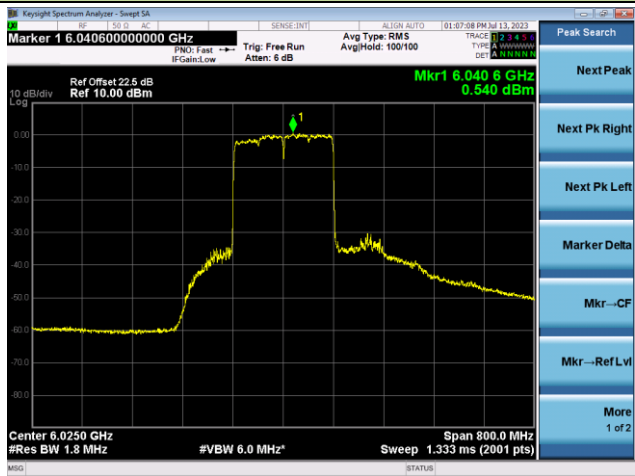

## The Reference Level

## The Mask Data

802.11ax-HE80 - Ant 0

Channel 199 (6945MHz)

The Reference Level

The Mask Data

Channel 215 (7025MHz)

The Reference Level

The Mask Data

802.11ax-HE160 - Ant 0

Channel 15 (6025MHz)

The Reference Level

The Mask Data

Channel 47 (6185MHz)

The Reference Level

The Mask Data

Channel 79 (6345MHz)