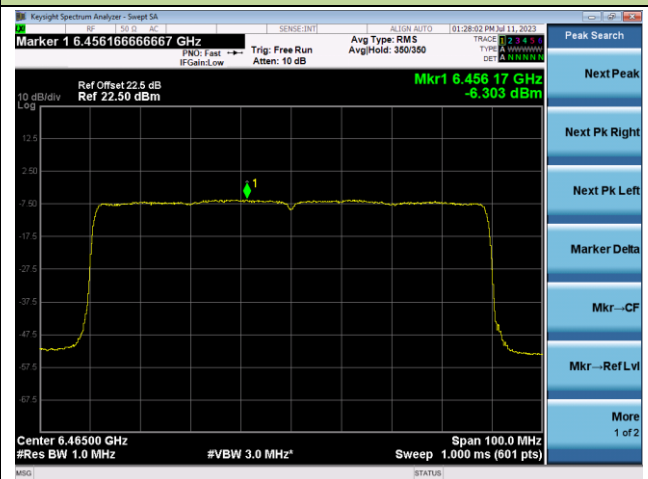

802.11ax-HE80 Power Spectral Density- Ant 1 (Nss = 1)

Channel 7 (5985MHz)

Channel 55 (6225MHz)

Channel 87 (6385MHz)

Channel 103 (6465MHz)

Channel 119 (6545MHz)

Channel 135 (6625MHz)

802.11ax-HE80 Power Spectral Density- Ant 1 (Nss = 1)