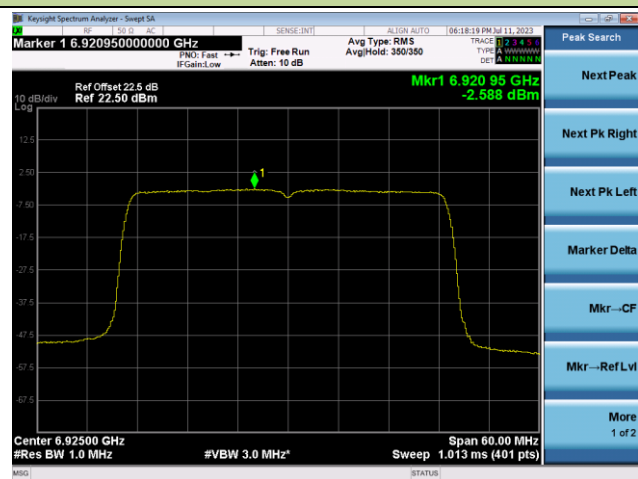

Channel 115 (6525MHz)

802.11ax-HE40 Power Spectral Density- Ant 0 (Nss = 2)

Channel 123 (6565MHz)

Channel 147 (6685MHz)

Channel 179 (6845MHz)

Channel 187 (6885MHz)

Channel 195 (6925MHz)

Channel 211 (7005MHz)