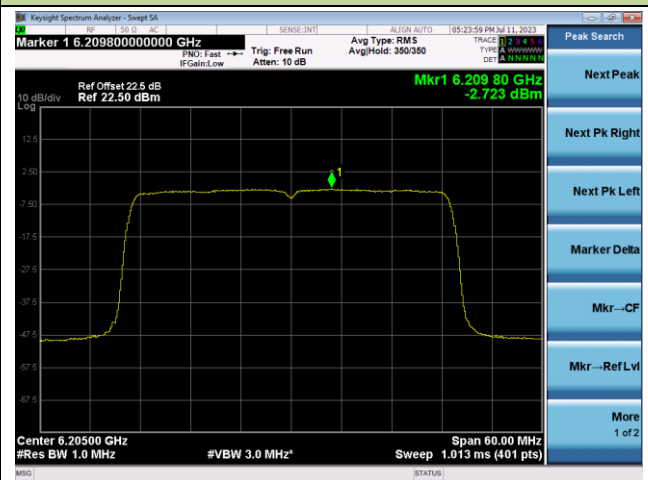

Channel 189 (6895MHz)

Channel 209 (6995MHz)

802.11ax-HE40 Power Spectral Density- Ant 0 (Nss = 2)

Channel 3 (5965MHz)

Channel 51 (6205MHz)

Channel 91 (6405MHz)

Channel 99 (6445MHz)

Channel 107 (6485MHz)