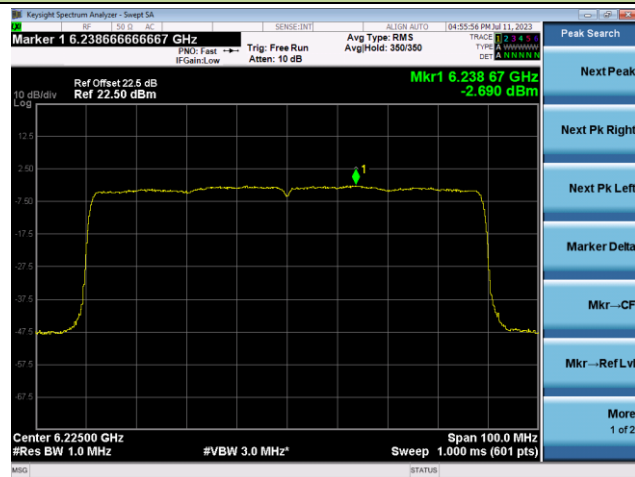

Channel 55 (6225MHz)