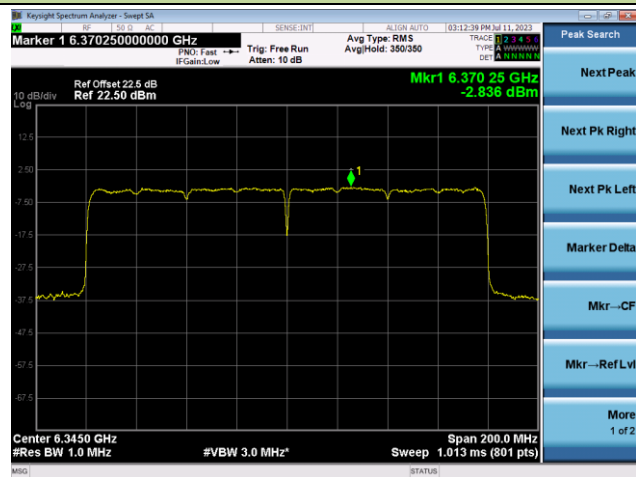

Channel 79 (6345MHz)