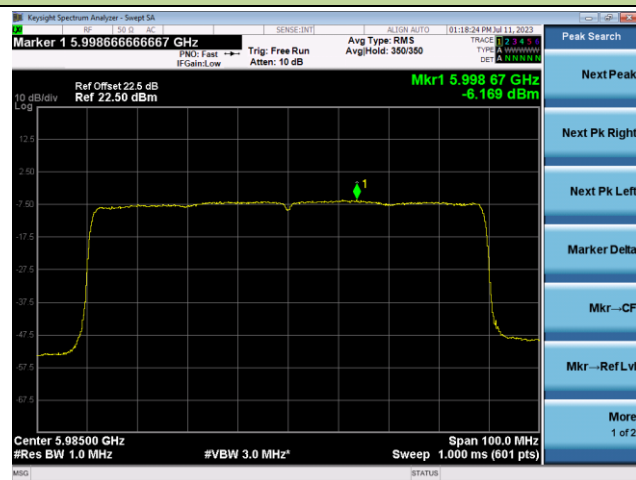

802.11ax-HE80 Power Spectral Density- Ant 1 (Nss = 1)

Channel 7 (5985MHz)

Channel 55 (6225MHz)

Channel 87 (6385MHz)

Channel 103 (6465MHz)

Channel 119 (6545MHz)

Channel 135 (6625MHz)

802.11ax-HE80 Power Spectral Density- Ant 1 (Nss = 1)