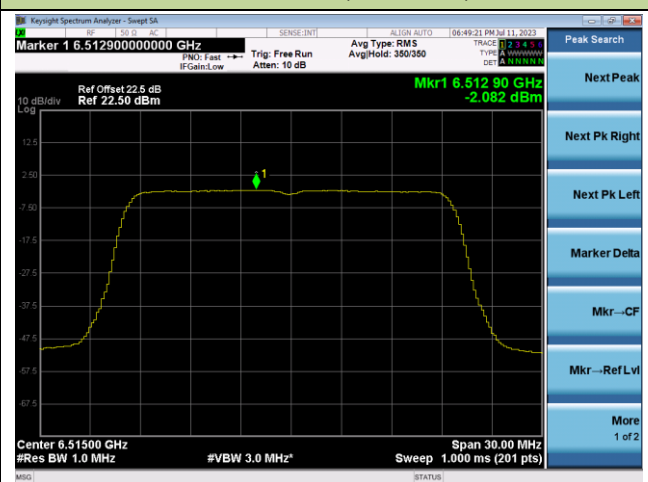

Channel 79 (6345MHz)

Channel 111 (6505MHz)

Channel 143 (6665MHz)

Channel 175 (6825MHz)

802.11ax-HE20 Power Spectral Density- Ant 0 (Nss = 2)

Channel 1 (5955MHz)

Channel 49 (6195MHz)

Channel 93 (6415MHz)

Channel 97 (6435MHz)

Channel 105 (6475MHz)

Channel 113 (6515MHz)

802.11ax-HE20 Power Spectral Density- Ant 0 (Nss = 2)

Channel 117 (6535MHz)

Channel 149 (6695MHz)

Channel 181 (6855MHz)

Channel 185 (6875MHz)