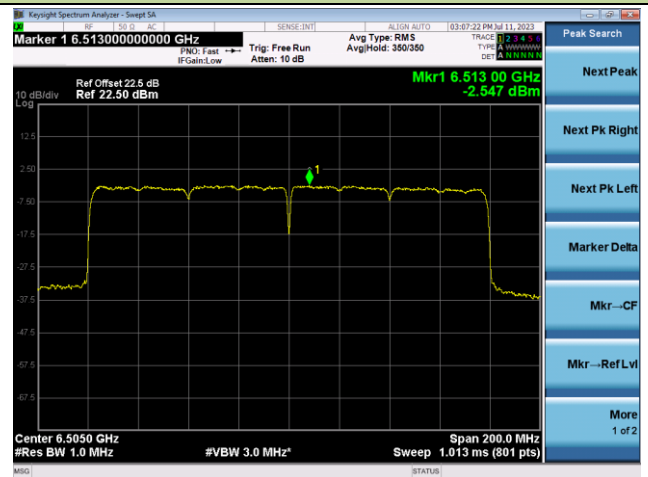

Channel 151 (6705MHz)

Channel 167 (6785MHz)

Channel 183 (6865MHz)

Channel 199 (6945MHz)

Channel 215 (7025MHz)

802.11ax-HE160 Power Spectral Density- Ant 0 (Nss = 2)

Channel 15 (6025MHz)

Channel 47 (6185MHz)

Channel 79 (6345MHz)

Channel 111 (6505MHz)

Channel 143 (6665MHz)

Channel 175 (6825MHz)