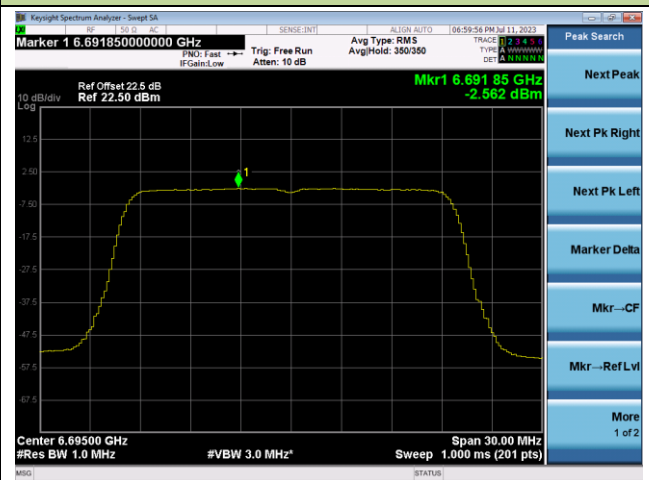

Channel 97 (6435MHz)

Channel 105 (6475MHz)

Channel 113 (6515MHz)

802.11ax-HE20 Power Spectral Density- Ant 0 (Nss = 2)

Channel 117 (6535MHz)

Channel 149 (6695MHz)

Channel 181 (6855MHz)

Channel 185 (6875MHz)

Channel 189 (6895MHz)

Channel 209 (6995MHz)

802.11ax-HE40 Power Spectral Density- Ant 0 (Nss = 2)

Channel 3 (5965MHz)

Channel 51 (6205MHz)

Channel 91 (6405MHz)

Channel 99 (6445MHz)

Channel 107 (6485MHz)