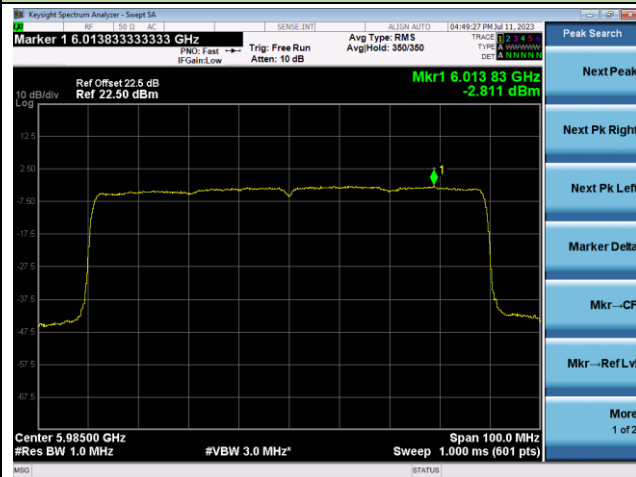

802.11ax-HE80 Power Spectral Density- Ant 0 (Nss = 2)

Channel 7 (5985MHz)