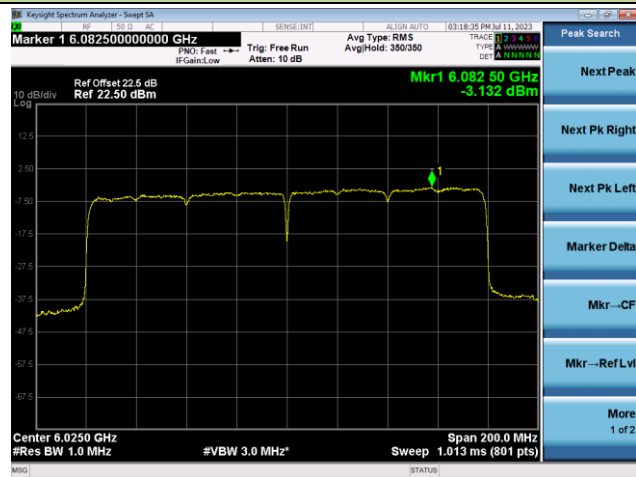

Channel 151 (6705MHz)

Channel 167 (6785MHz)

Channel 183 (6865MHz)

Channel 199 (6945MHz)

Channel 215 (7025MHz)

802.11ax-HE160 Power Spectral Density- Ant 0 (Nss = 2)

Channel 15 (6025MHz)

Channel 47 (6185MHz)