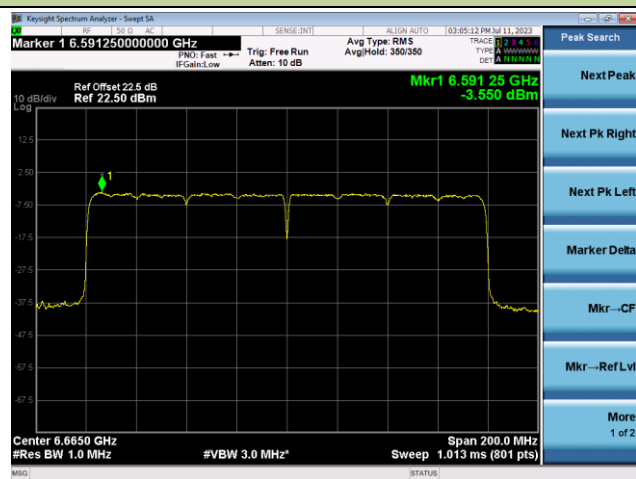

Channel 143 (6665MHz)