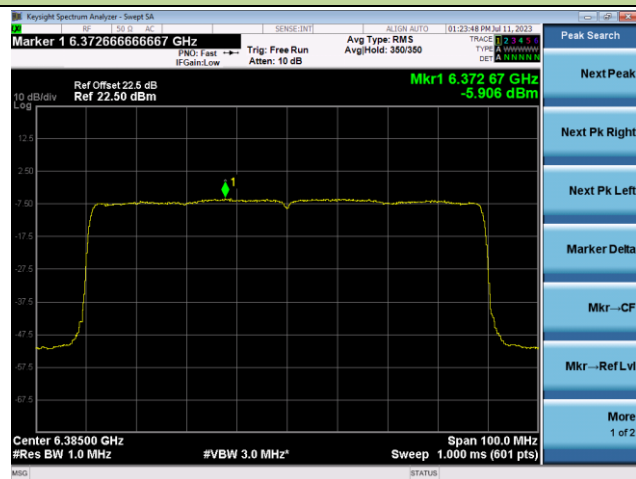

802.11ax-HE80 Power Spectral Density- Ant 1 (Nss = 1)

Channel 7 (5985MHz)

Channel 55 (6225MHz)

Channel 87 (6385MHz)

Channel 103 (6465MHz)

Channel 119 (6545MHz)

Channel 135 (6625MHz)

802.11ax-HE80 Power Spectral Density- Ant 1 (Nss = 1)