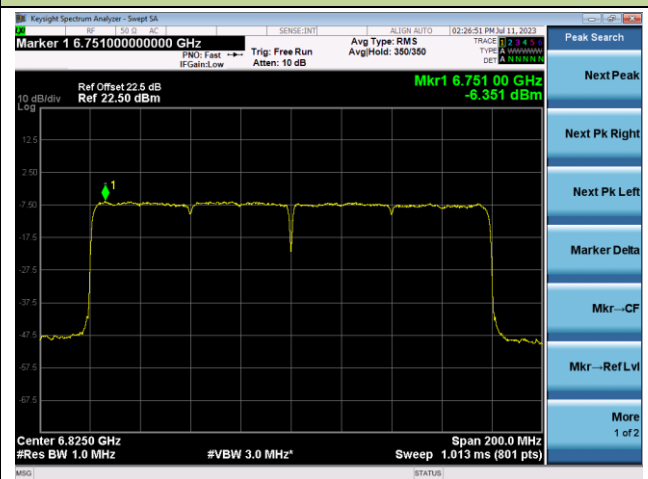

Channel 79 (6345MHz)

Channel 111 (6505MHz)

Channel 143 (6665MHz)

Channel 175 (6825MHz)

802.11ax-HE20 Power Spectral Density- Ant 0 (Nss = 2)

Channel 1 (5955MHz)

Channel 49 (6195MHz)

Channel 93 (6415MHz)