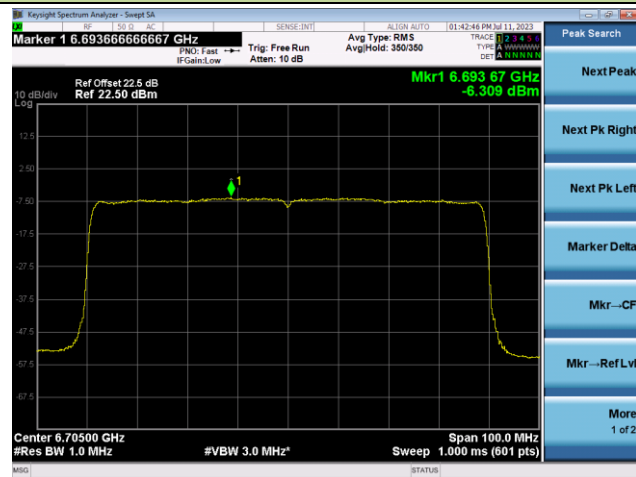

802.11ax-HE80 Power Spectral Density- Ant 1 (Nss = 1)

Channel 151 (6705MHz)