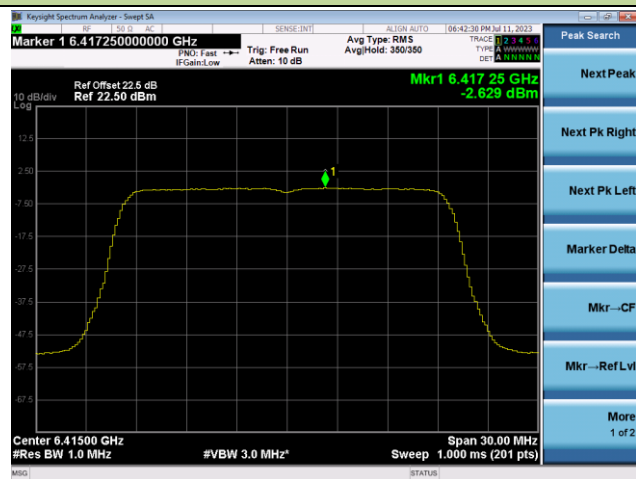

Channel 79 (6345MHz)

Channel 111 (6505MHz)

Channel 143 (6665MHz)

Channel 175 (6825MHz)

802.11ax-HE20 Power Spectral Density- Ant 0 (Nss = 2)

Channel 1 (5955MHz)

Channel 49 (6195MHz)

Channel 93 (6415MHz)

Channel 97 (6435MHz)

Channel 105 (6475MHz)

Channel 113 (6515MHz)

802.11ax-HE20 Power Spectral Density- Ant 0 (Nss = 2)

Channel 117 (6535MHz)

Channel 149 (6695MHz)

Channel 181 (6855MHz)

Channel 185 (6875MHz)