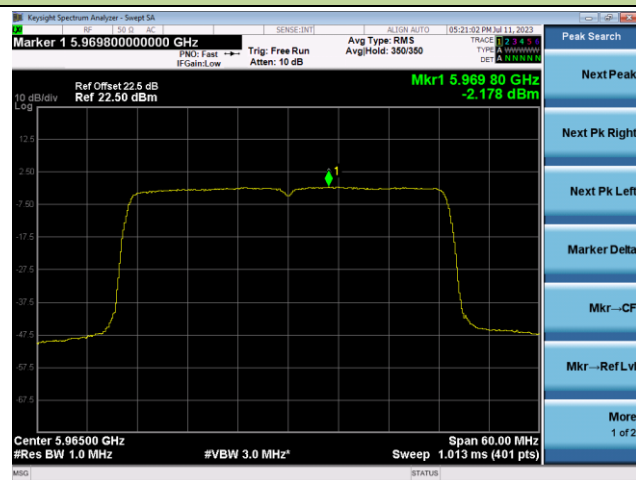

Channel 189 (6895MHz)

Channel 209 (6995MHz)

802.11ax-HE40 Power Spectral Density- Ant 0 (Nss = 2)

Channel 3 (5965MHz)

Channel 51 (6205MHz)

Channel 91 (6405MHz)

Channel 99 (6445MHz)

Channel 107 (6485MHz)