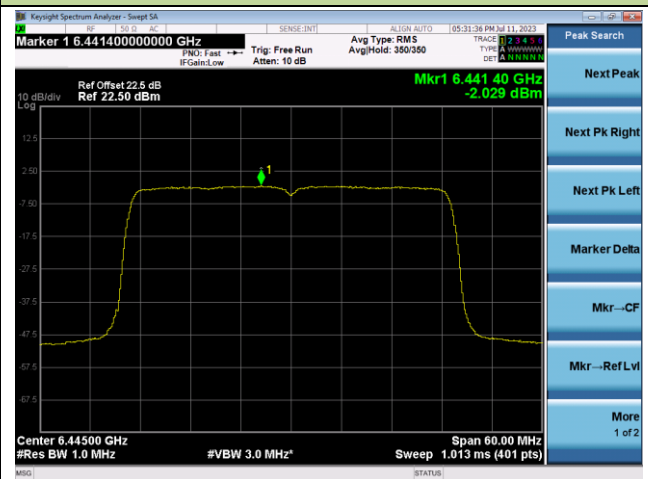

Channel 189 (6895MHz)

Channel 209 (6995MHz)

802.11ax-HE40 Power Spectral Density- Ant 0 (Nss = 2)

Channel 3 (5965MHz)

Channel 51 (6205MHz)

Channel 91 (6405MHz)

Channel 99 (6445MHz)

Channel 107 (6485MHz)