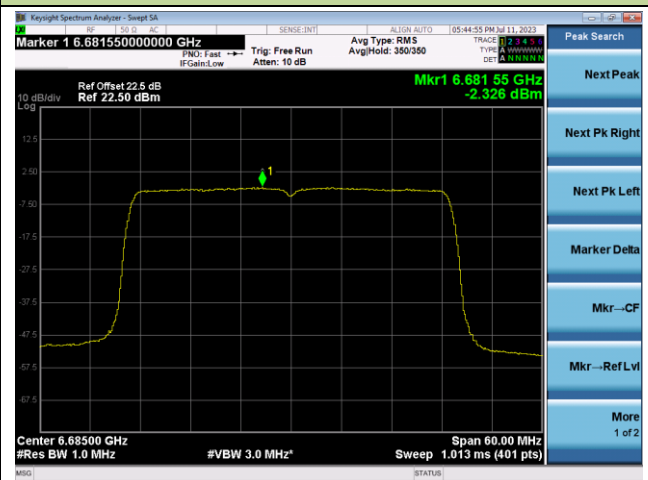

Channel 115 (6525MHz)

802.11ax-HE40 Power Spectral Density- Ant 0 (Nss = 2)

Channel 123 (6565MHz)

Channel 147 (6685MHz)

Channel 179 (6845MHz)

Channel 187 (6885MHz)

Channel 195 (6925MHz)

Channel 211 (7005MHz)