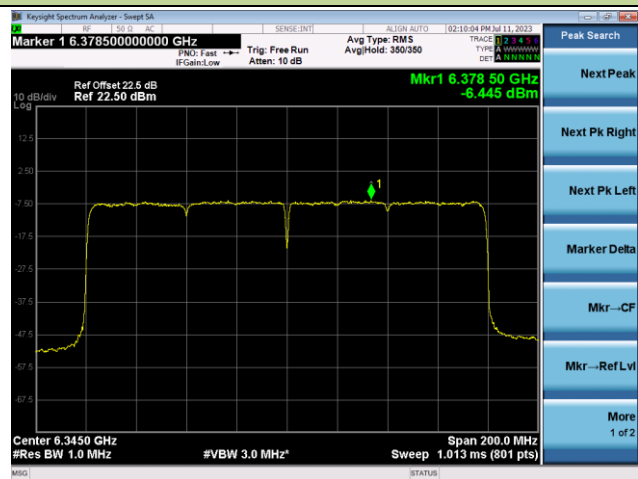

Channel 79 (6345MHz)