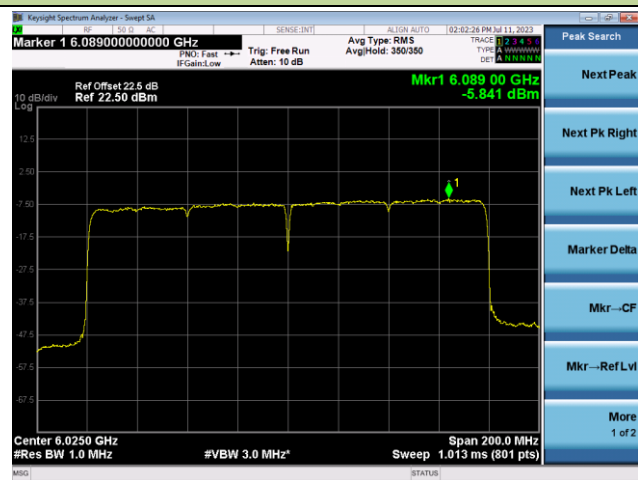

Channel 151 (6705MHz)

Channel 167 (6785MHz)

Channel 183 (6865MHz)

Channel 199 (6945MHz)

Channel 215 (7025MHz)

802.11ax-HE160 Power Spectral Density- Ant 1 (Nss = 1)

Channel 15 (6025MHz)

Channel 47 (6185MHz)