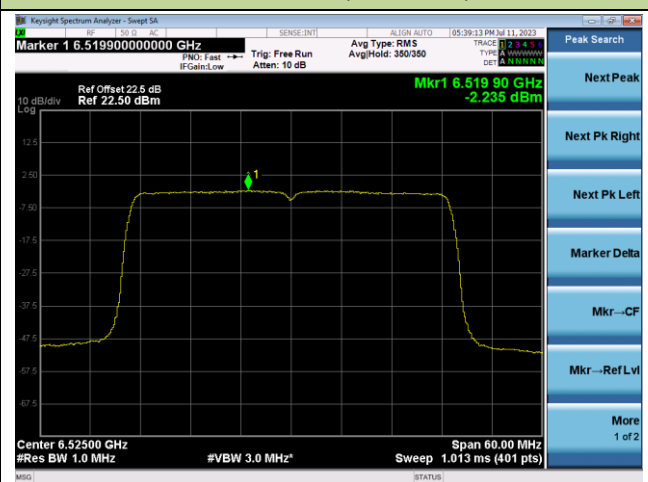

Channel 115 (6525MHz)