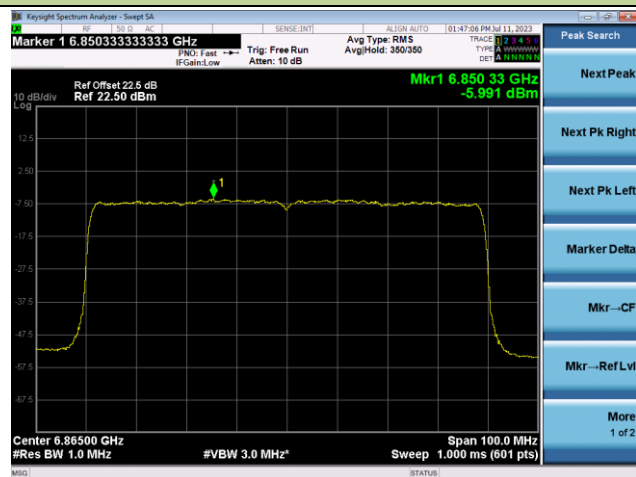

802.11ax-HE80 Power Spectral Density- Ant 1 (Nss = 1)

Channel 7 (5985MHz)

Channel 55 (6225MHz)

Channel 87 (6385MHz)

Channel 103 (6465MHz)

Channel 119 (6545MHz)

Channel 135 (6625MHz)

802.11ax-HE80 Power Spectral Density- Ant 1 (Nss = 1)

Channel 151 (6705MHz)

Channel 167 (6785MHz)

Channel 183 (6865MHz)

Channel 199 (6945MHz)

Channel 215 (7025MHz)

802.11ax-HE160 Power Spectral Density- Ant 1 (Nss = 1)

Channel 15 (6025MHz)

Channel 47 (6185MHz)