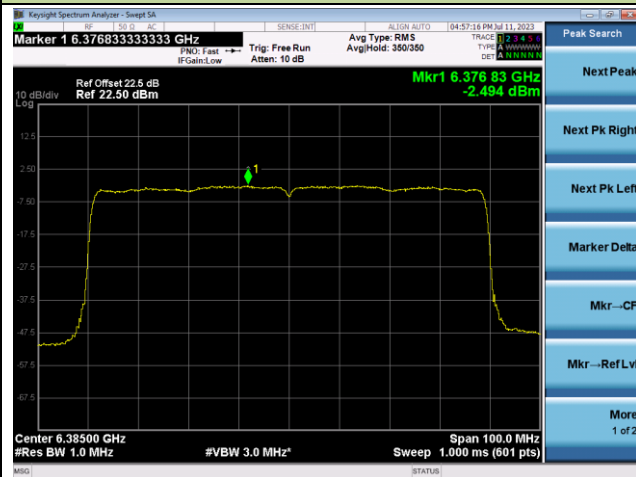

802.11ax-HE80 Power Spectral Density- Ant 0 (Nss = 2)

Channel 7 (5985MHz)

Channel 55 (6225MHz)

Channel 87 (6385MHz)

Channel 103 (6465MHz)

Channel 119 (6545MHz)

Channel 135 (6625MHz)

802.11ax-HE80 Power Spectral Density- Ant 0 (Nss = 2)