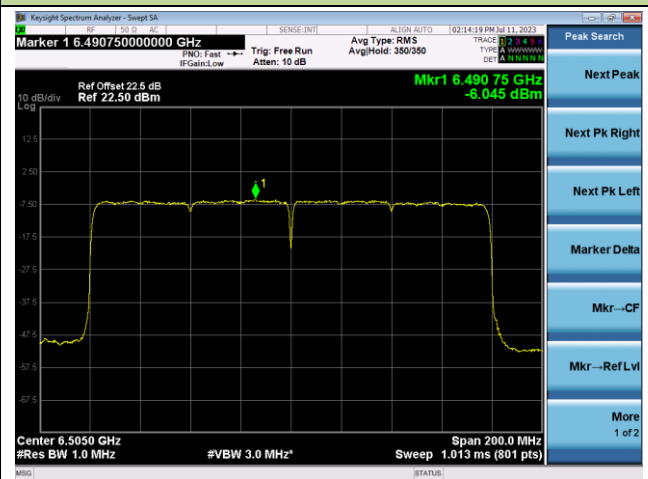

Channel 111 (6505MHz)