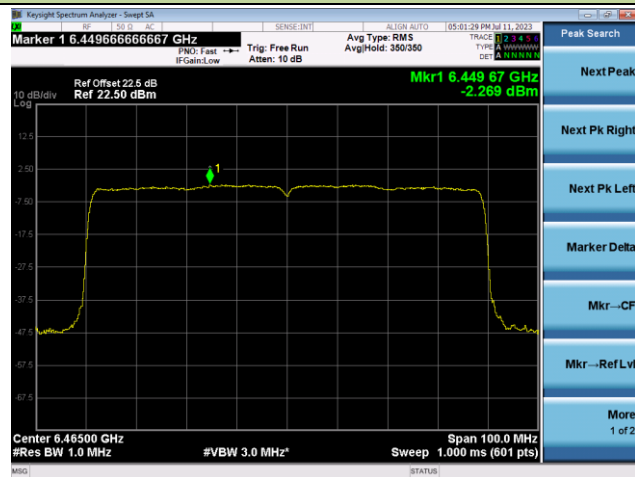

802.11ax-HE80 Power Spectral Density- Ant 0 (Nss = 2)

Channel 7 (5985MHz)

Channel 55 (6225MHz)

Channel 87 (6385MHz)

Channel 103 (6465MHz)

Channel 119 (6545MHz)

Channel 135 (6625MHz)

802.11ax-HE80 Power Spectral Density- Ant 0 (Nss = 2)