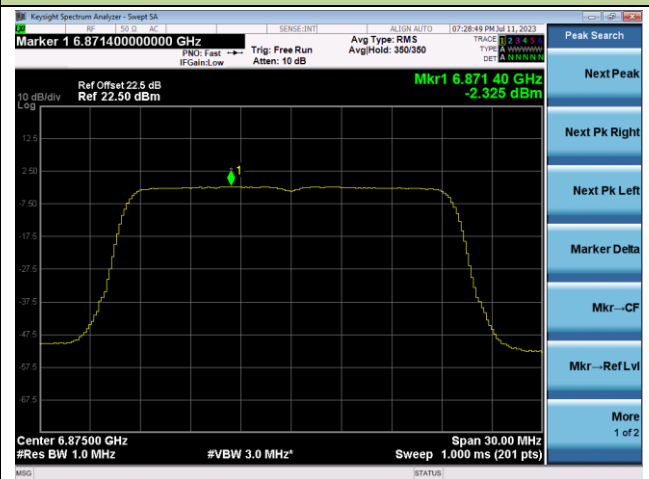

Channel 97 (6435MHz)

Channel 105 (6475MHz)

Channel 113 (6515MHz)

802.11ax-HE20 Power Spectral Density- Ant 0 (Nss = 2)

Channel 117 (6535MHz)

Channel 149 (6695MHz)

Channel 181 (6855MHz)

Channel 185 (6875MHz)

Channel 189 (6895MHz)

Channel 209 (6995MHz)

802.11ax-HE40 Power Spectral Density- Ant 0 (Nss = 2)

Channel 3 (5965MHz)

Channel 51 (6205MHz)

Channel 91 (6405MHz)

Channel 99 (6445MHz)

Channel 107 (6485MHz)