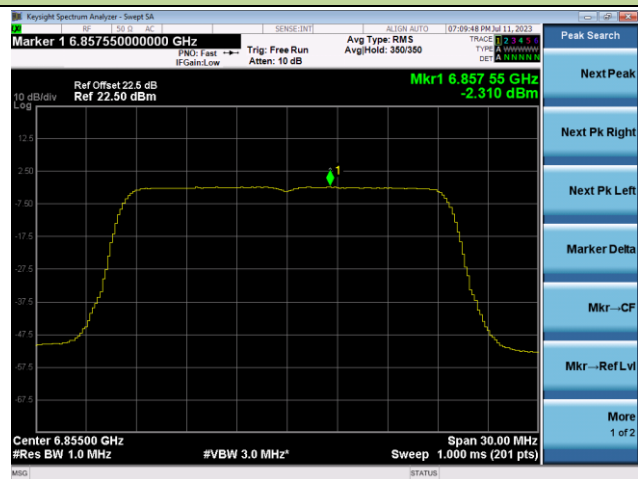

Channel 97 (6435MHz)

Channel 105 (6475MHz)

Channel 113 (6515MHz)

802.11ax-HE20 Power Spectral Density- Ant 0 (Nss = 2)

Channel 117 (6535MHz)

Channel 149 (6695MHz)

Channel 181 (6855MHz)

Channel 185 (6875MHz)

Channel 189 (6895MHz)

Channel 209 (6995MHz)

802.11ax-HE40 Power Spectral Density- Ant 0 (Nss = 2)

Channel 3 (5965MHz)

Channel 51 (6205MHz)

Channel 91 (6405MHz)

Channel 99 (6445MHz)

Channel 107 (6485MHz)