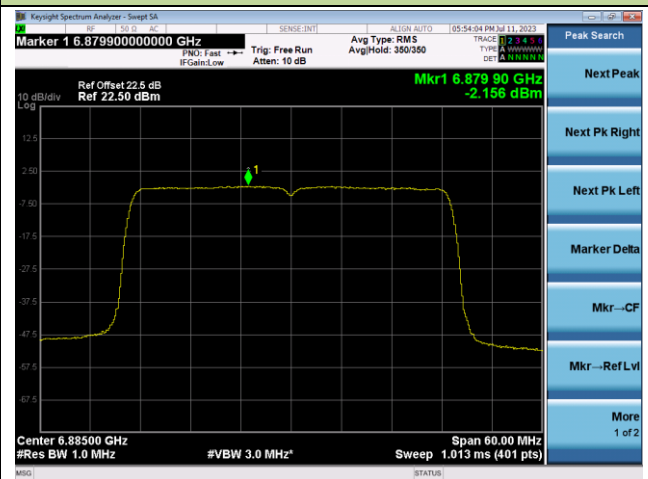

Channel 115 (6525MHz)

802.11ax-HE40 Power Spectral Density- Ant 0 (Nss = 2)

Channel 123 (6565MHz)

Channel 147 (6685MHz)

Channel 179 (6845MHz)

Channel 187 (6885MHz)

Channel 195 (6925MHz)

Channel 211 (7005MHz)