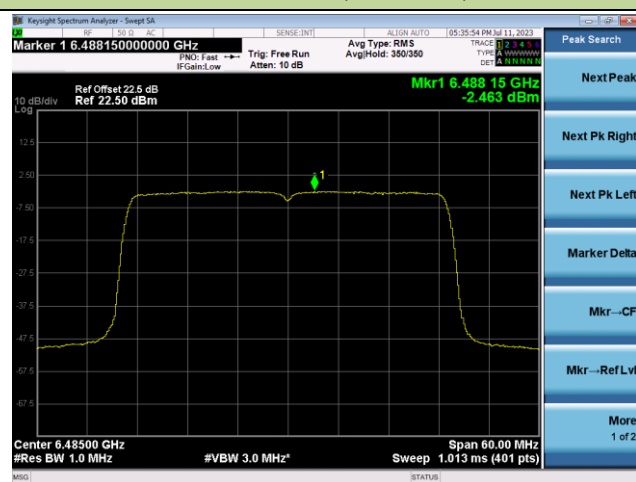

Channel 189 (6895MHz)

Channel 209 (6995MHz)

802.11ax-HE40 Power Spectral Density- Ant 0 (Nss = 2)

Channel 3 (5965MHz)

Channel 51 (6205MHz)

Channel 91 (6405MHz)

Channel 99 (6445MHz)

Channel 107 (6485MHz)