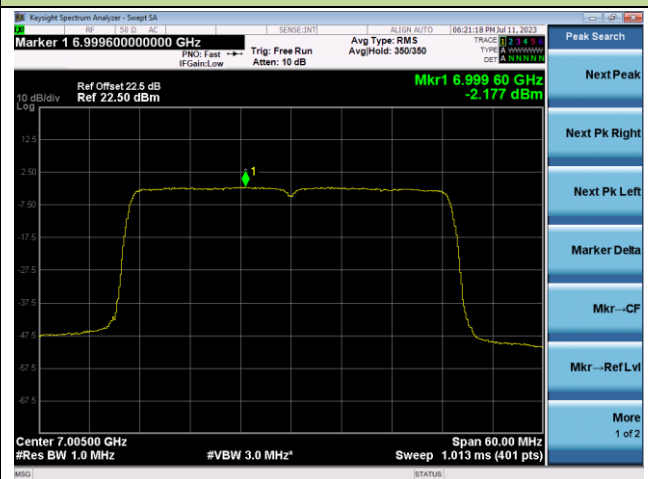

Channel 115 (6525MHz)

802.11ax-HE40 Power Spectral Density- Ant 0 (Nss = 2)

Channel 123 (6565MHz)

Channel 147 (6685MHz)

Channel 179 (6845MHz)

Channel 187 (6885MHz)

Channel 195 (6925MHz)

Channel 211 (7005MHz)