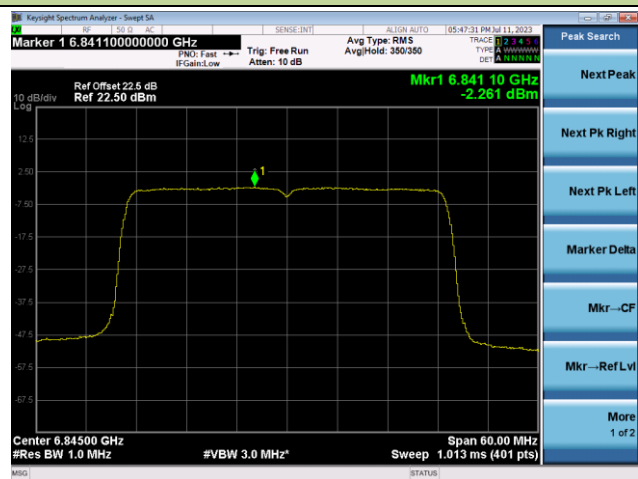

Channel 115 (6525MHz)

802.11ax-HE40 Power Spectral Density- Ant 0 (Nss = 2)

Channel 123 (6565MHz)

Channel 147 (6685MHz)

Channel 179 (6845MHz)

Channel 187 (6885MHz)

Channel 195 (6925MHz)

Channel 211 (7005MHz)