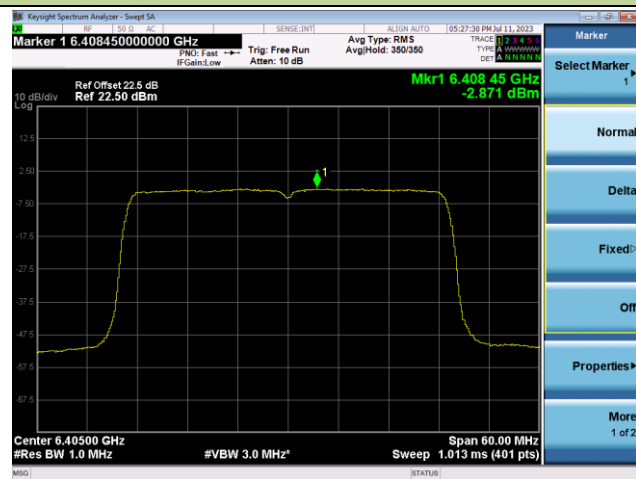

Channel 189 (6895MHz)

Channel 209 (6995MHz)

802.11ax-HE40 Power Spectral Density- Ant 0 (Nss = 2)

Channel 3 (5965MHz)

Channel 51 (6205MHz)

Channel 91 (6405MHz)

Channel 99 (6445MHz)

Channel 107 (6485MHz)