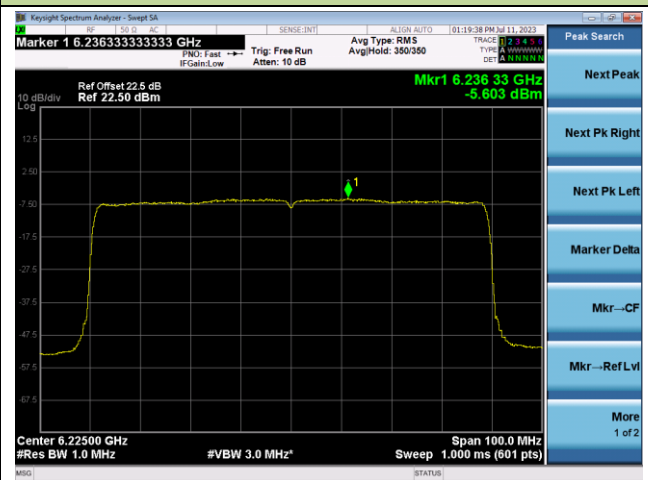

802.11ax-HE80 Power Spectral Density- Ant 1 (Nss = 1)

Channel 7 (5985MHz)

Channel 55 (6225MHz)

Channel 87 (6385MHz)

Channel 103 (6465MHz)

Channel 119 (6545MHz)

Channel 135 (6625MHz)

802.11ax-HE80 Power Spectral Density- Ant 1 (Nss = 1)

Channel 151 (6705MHz)

Channel 167 (6785MHz)

Channel 183 (6865MHz)

Channel 199 (6945MHz)

Channel 215 (7025MHz)

802.11ax-HE160 Power Spectral Density- Ant 1 (Nss = 1)

Channel 15 (6025MHz)

Channel 47 (6185MHz)