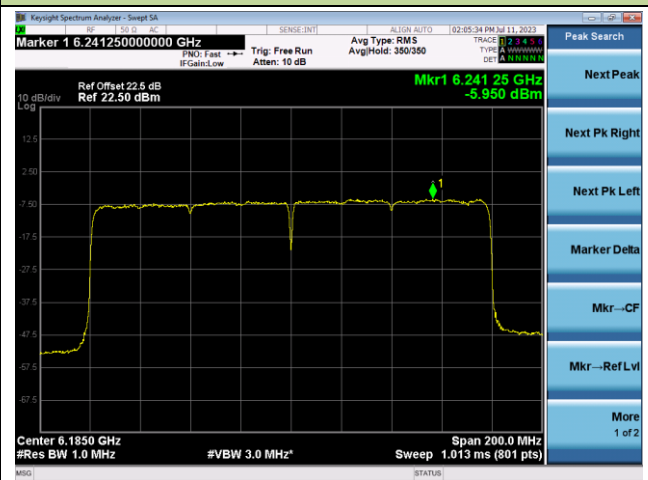

Channel 151 (6705MHz)

Channel 167 (6785MHz)

Channel 183 (6865MHz)

Channel 199 (6945MHz)

Channel 215 (7025MHz)

802.11ax-HE160 Power Spectral Density- Ant 1 (Nss = 1)

Channel 15 (6025MHz)

Channel 47 (6185MHz)