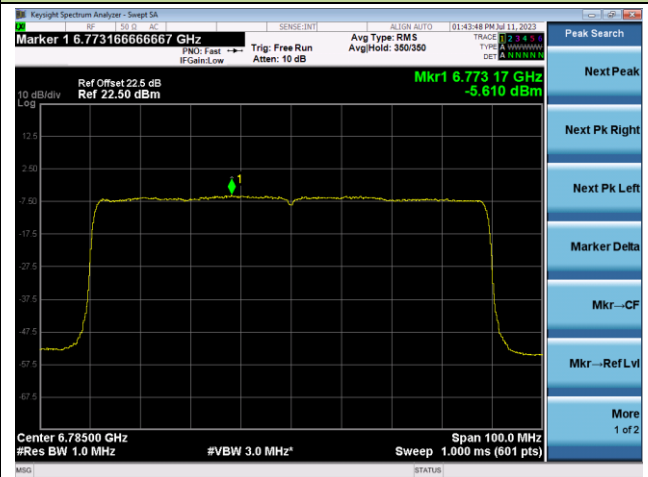

802.11ax-HE80 Power Spectral Density- Ant 1 (Nss = 1)

Channel 7 (5985MHz)

Channel 55 (6225MHz)

Channel 87 (6385MHz)

Channel 103 (6465MHz)

Channel 119 (6545MHz)

Channel 135 (6625MHz)

802.11ax-HE80 Power Spectral Density- Ant 1 (Nss = 1)

Channel 151 (6705MHz)

Channel 167 (6785MHz)

Channel 183 (6865MHz)

Channel 199 (6945MHz)

Channel 215 (7025MHz)

802.11ax-HE160 Power Spectral Density- Ant 1 (Nss = 1)

Channel 15 (6025MHz)

Channel 47 (6185MHz)