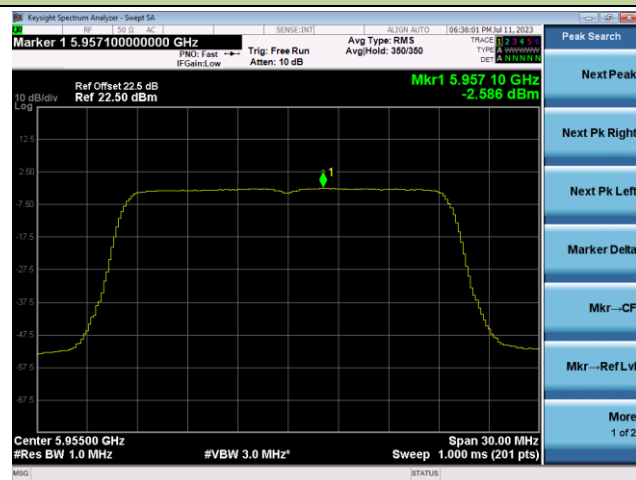

Channel 79 (6345MHz)

Channel 111 (6505MHz)

Channel 143 (6665MHz)

Channel 175 (6825MHz)

802.11ax-HE20 Power Spectral Density- Ant 0 (Nss = 2)

Channel 1 (5955MHz)

Channel 49 (6195MHz)

Channel 93 (6415MHz)

Channel 97 (6435MHz)

Channel 105 (6475MHz)

Channel 113 (6515MHz)

802.11ax-HE20 Power Spectral Density- Ant 0 (Nss = 2)

Channel 117 (6535MHz)

Channel 149 (6695MHz)

Channel 181 (6855MHz)

Channel 185 (6875MHz)