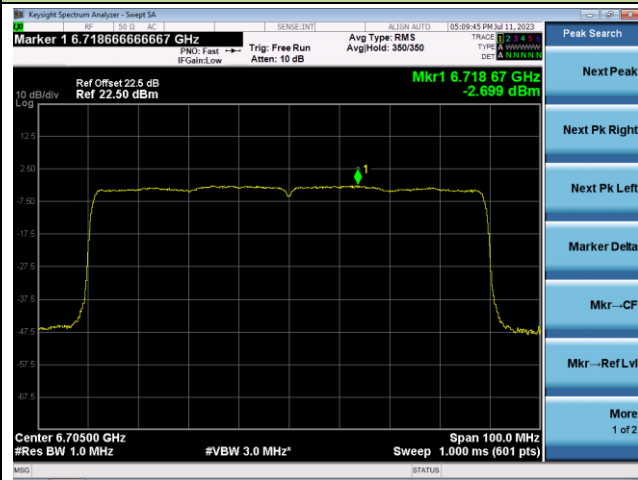

802.11ax-HE80 Power Spectral Density- Ant 0 (Nss = 2)

Channel 151 (6705MHz)