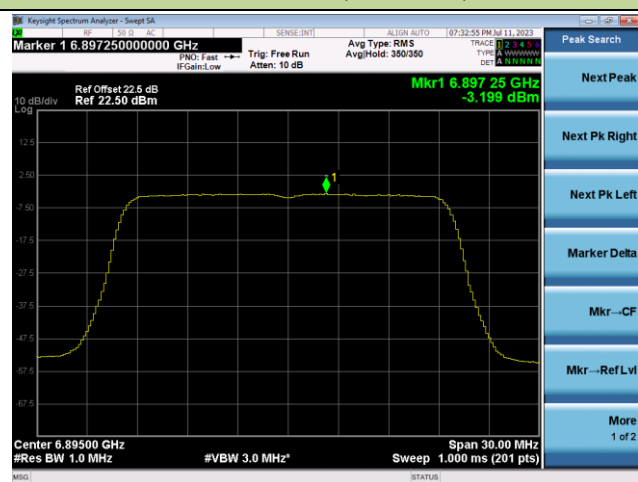

Channel 97 (6435MHz)

Channel 105 (6475MHz)

Channel 113 (6515MHz)

802.11ax-HE20 Power Spectral Density- Ant 0 (Nss = 2)

Channel 117 (6535MHz)

Channel 149 (6695MHz)

Channel 181 (6855MHz)

Channel 185 (6875MHz)

Channel 189 (6895MHz)

Channel 209 (6995MHz)

802.11ax-HE40 Power Spectral Density- Ant 0 (Nss = 2)

Channel 3 (5965MHz)

Channel 51 (6205MHz)

Channel 91 (6405MHz)

Channel 99 (6445MHz)

Channel 107 (6485MHz)