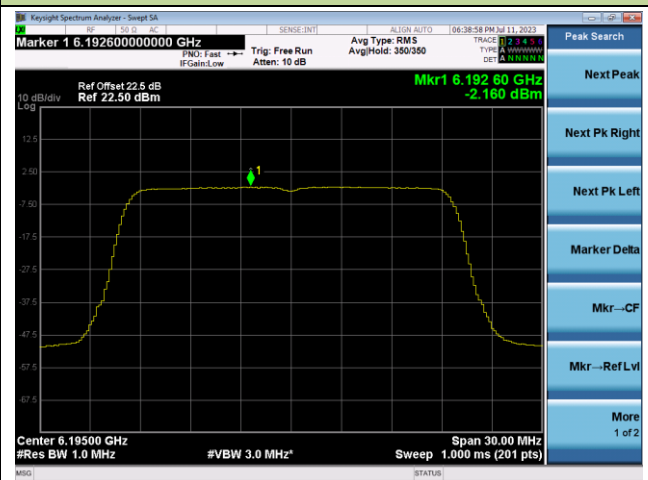

Channel 79 (6345MHz)

Channel 111 (6505MHz)

Channel 143 (6665MHz)

Channel 175 (6825MHz)

802.11ax-HE20 Power Spectral Density- Ant 0 (Nss = 2)

Channel 1 (5955MHz)

Channel 49 (6195MHz)

Channel 93 (6415MHz)

Channel 97 (6435MHz)

Channel 105 (6475MHz)

Channel 113 (6515MHz)

802.11ax-HE20 Power Spectral Density- Ant 0 (Nss = 2)

Channel 117 (6535MHz)

Channel 149 (6695MHz)

Channel 181 (6855MHz)

Channel 185 (6875MHz)