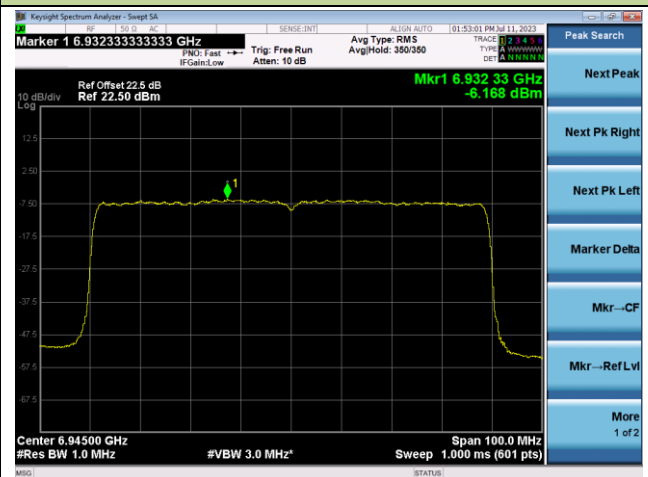

Channel 151 (6705MHz)

Channel 167 (6785MHz)

Channel 183 (6865MHz)

Channel 199 (6945MHz)

Channel 215 (7025MHz)

802.11ax-HE160 Power Spectral Density- Ant 1 (Nss = 1)

Channel 15 (6025MHz)

Channel 47 (6185MHz)