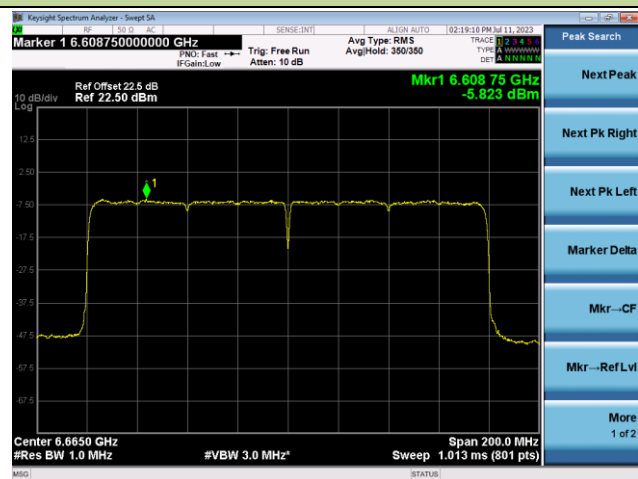

Channel 143 (6665MHz)