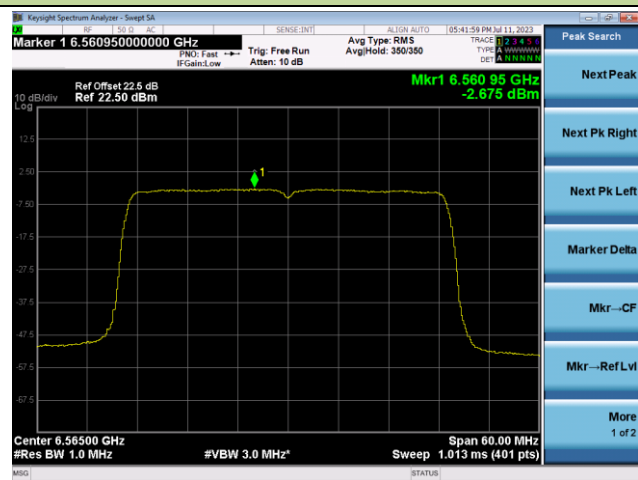

802.11ax-HE40 Power Spectral Density- Ant 0 (Nss = 2)

Channel 123 (6565MHz)