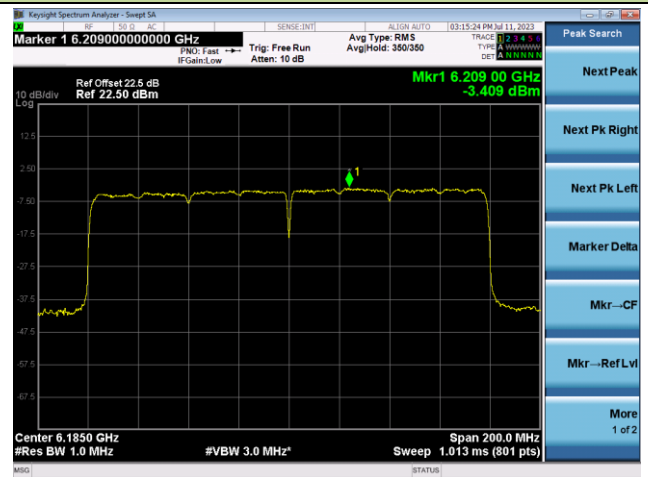

Channel 151 (6705MHz)

Channel 167 (6785MHz)

Channel 183 (6865MHz)

Channel 199 (6945MHz)

Channel 215 (7025MHz)

802.11ax-HE160 Power Spectral Density- Ant 0 (Nss = 2)

Channel 15 (6025MHz)

Channel 47 (6185MHz)