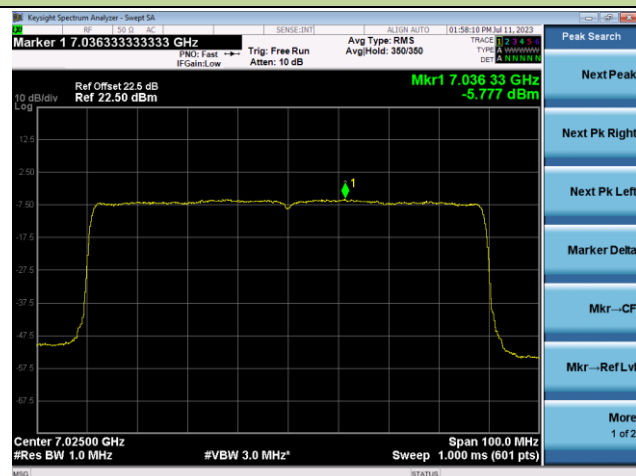

Channel 151 (6705MHz)

Channel 167 (6785MHz)

Channel 183 (6865MHz)

Channel 199 (6945MHz)

Channel 215 (7025MHz)

802.11ax-HE160 Power Spectral Density- Ant 1 (Nss = 1)

Channel 15 (6025MHz)

Channel 47 (6185MHz)