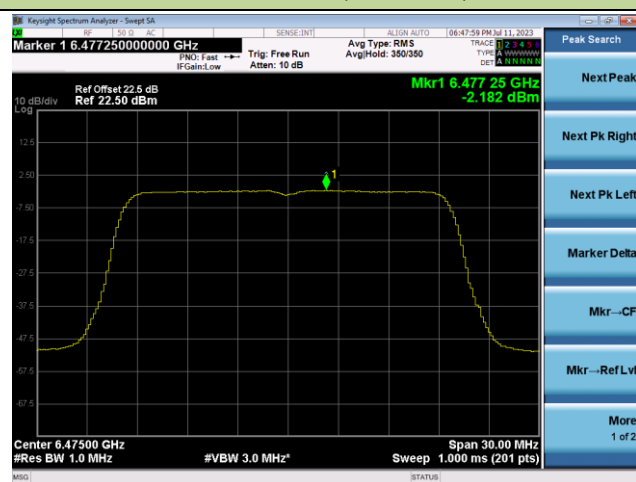

Channel 79 (6345MHz)

Channel 111 (6505MHz)

Channel 143 (6665MHz)

Channel 175 (6825MHz)

802.11ax-HE20 Power Spectral Density- Ant 0 (Nss = 2)

Channel 1 (5955MHz)

Channel 49 (6195MHz)

Channel 93 (6415MHz)

Channel 97 (6435MHz)

Channel 105 (6475MHz)

Channel 113 (6515MHz)

802.11ax-HE20 Power Spectral Density- Ant 0 (Nss = 2)

Channel 117 (6535MHz)

Channel 149 (6695MHz)

Channel 181 (6855MHz)

Channel 185 (6875MHz)