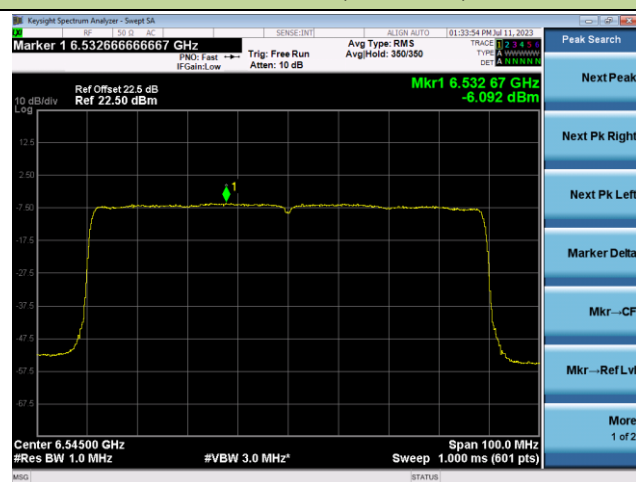

802.11ax-HE80 Power Spectral Density- Ant 1 (Nss = 1)

Channel 7 (5985MHz)

Channel 55 (6225MHz)

Channel 87 (6385MHz)

Channel 103 (6465MHz)

Channel 119 (6545MHz)

Channel 135 (6625MHz)

802.11ax-HE80 Power Spectral Density- Ant 1 (Nss = 1)

Channel 151 (6705MHz)

Channel 167 (6785MHz)

Channel 183 (6865MHz)

Channel 199 (6945MHz)

Channel 215 (7025MHz)

802.11ax-HE160 Power Spectral Density- Ant 1 (Nss = 1)

Channel 15 (6025MHz)

Channel 47 (6185MHz)