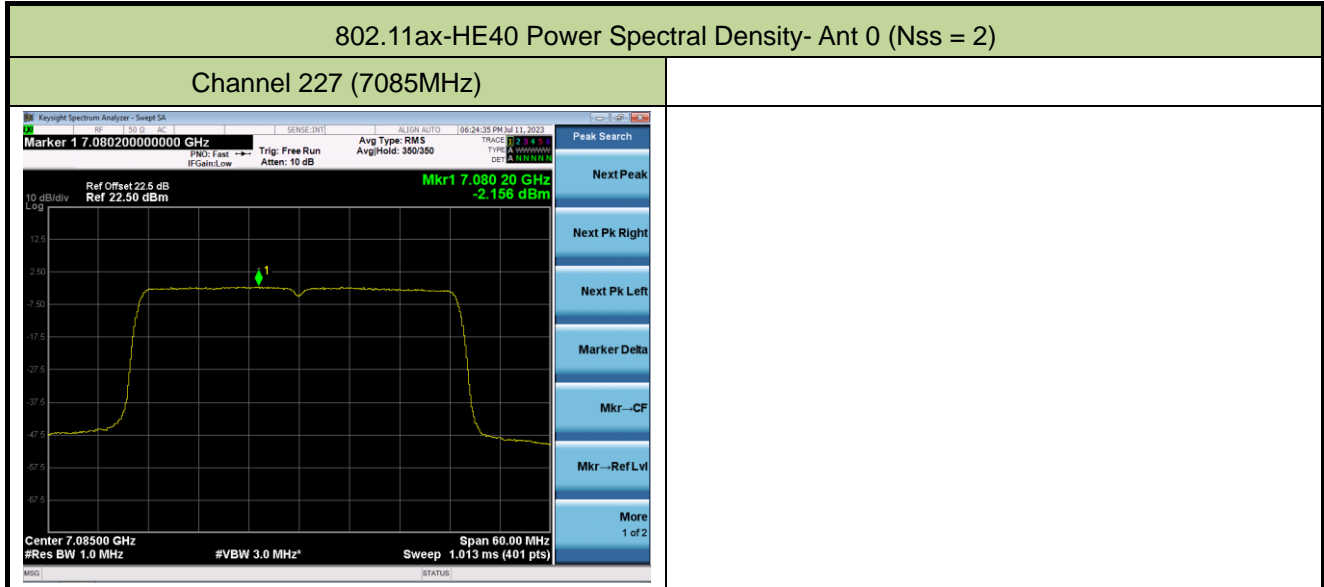

Channel 115 (6525MHz)

802.11ax-HE40 Power Spectral Density- Ant 0 (Nss = 2)

Channel 123 (6565MHz)

Channel 147 (6685MHz)

Channel 179 (6845MHz)

Channel 187 (6885MHz)

Channel 195 (6925MHz)

Channel 211 (7005MHz)

802.11ax-HE80 Power Spectral Density- Ant 0 (Nss = 2)

Channel 7 (5985MHz)

Channel 55 (6225MHz)

Channel 87 (6385MHz)

Channel 103 (6465MHz)

Channel 119 (6545MHz)

Channel 135 (6625MHz)

802.11ax-HE80 Power Spectral Density- Ant 0 (Nss = 2)