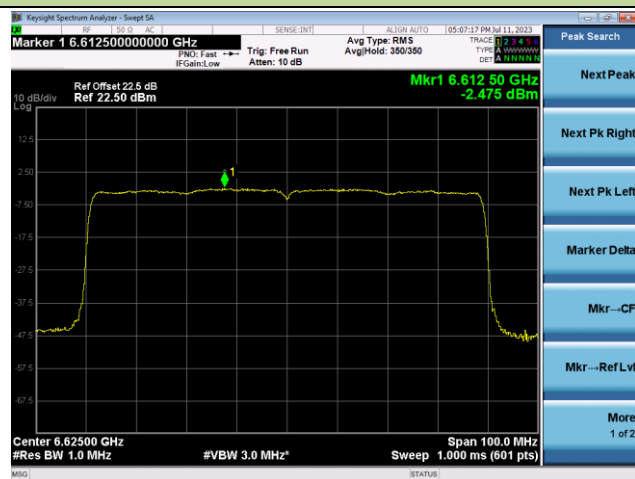

802.11ax-HE80 Power Spectral Density- Ant 0 (Nss = 2)

Channel 7 (5985MHz)

Channel 55 (6225MHz)

Channel 87 (6385MHz)

Channel 103 (6465MHz)

Channel 119 (6545MHz)

Channel 135 (6625MHz)

802.11ax-HE80 Power Spectral Density- Ant 0 (Nss = 2)