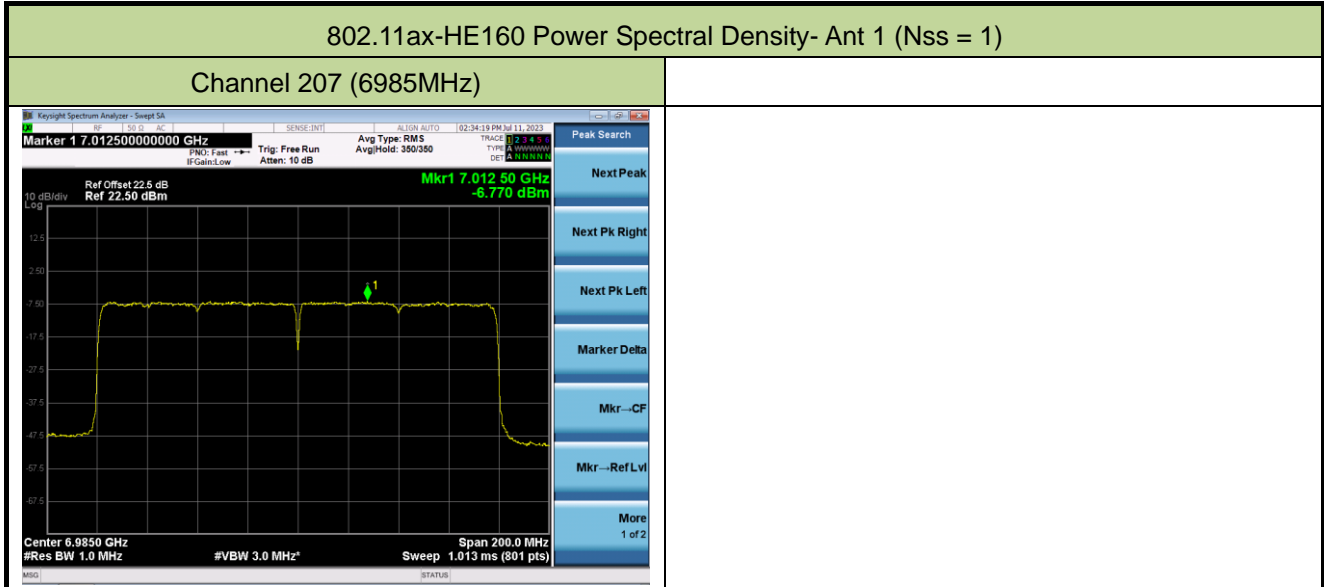

Channel 79 (6345MHz)

Channel 111 (6505MHz)

Channel 143 (6665MHz)

Channel 175 (6825MHz)

802.11ax-HE20 Power Spectral Density- Ant 0 (Nss = 2)

Channel 1 (5955MHz)

Channel 49 (6195MHz)

Channel 93 (6415MHz)