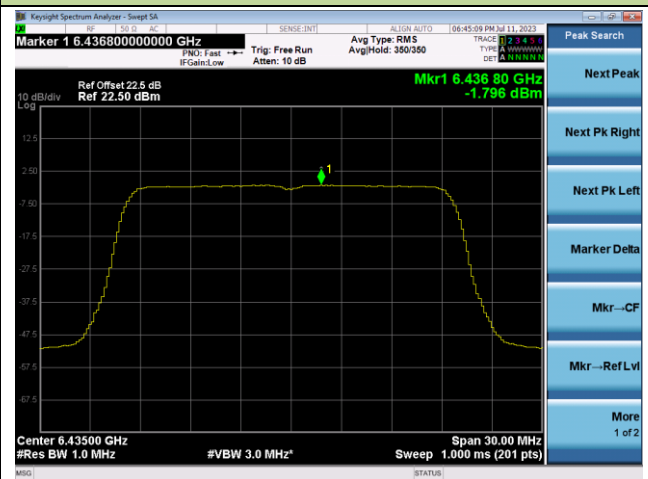

Channel 79 (6345MHz)

Channel 111 (6505MHz)

Channel 143 (6665MHz)

Channel 175 (6825MHz)

802.11ax-HE20 Power Spectral Density- Ant 0 (Nss = 2)

Channel 1 (5955MHz)

Channel 49 (6195MHz)

Channel 93 (6415MHz)

Channel 97 (6435MHz)

Channel 105 (6475MHz)

Channel 113 (6515MHz)

802.11ax-HE20 Power Spectral Density- Ant 0 (Nss = 2)

Channel 117 (6535MHz)

Channel 149 (6695MHz)

Channel 181 (6855MHz)

Channel 185 (6875MHz)