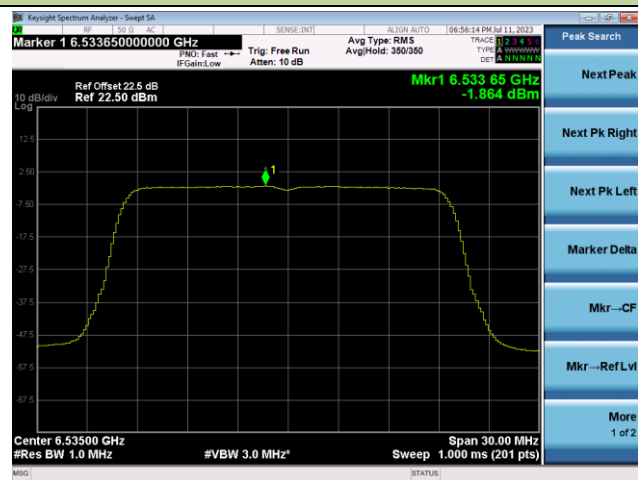

Channel 97 (6435MHz)

Channel 105 (6475MHz)

Channel 113 (6515MHz)

802.11ax-HE20 Power Spectral Density- Ant 0 (Nss = 2)

Channel 117 (6535MHz)

Channel 149 (6695MHz)

Channel 181 (6855MHz)

Channel 185 (6875MHz)