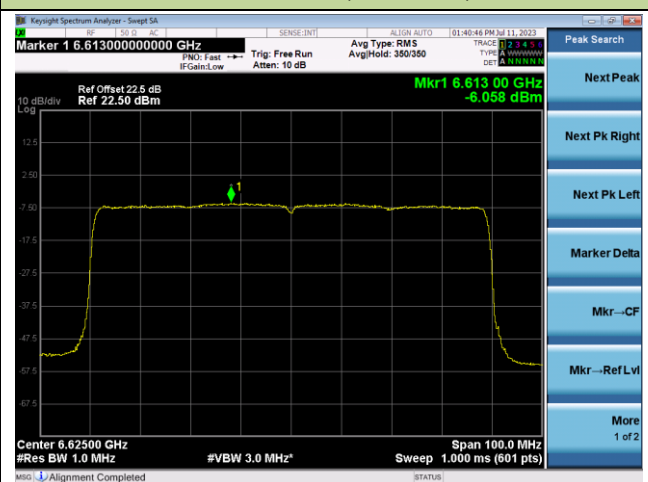

802.11ax-HE80 Power Spectral Density- Ant 1 (Nss = 1)

Channel 7 (5985MHz)

Channel 55 (6225MHz)

Channel 87 (6385MHz)

Channel 103 (6465MHz)

Channel 119 (6545MHz)

Channel 135 (6625MHz)

802.11ax-HE80 Power Spectral Density- Ant 1 (Nss = 1)

Channel 151 (6705MHz)

Channel 167 (6785MHz)

Channel 183 (6865MHz)

Channel 199 (6945MHz)

Channel 215 (7025MHz)

802.11ax-HE160 Power Spectral Density- Ant 1 (Nss = 1)

Channel 15 (6025MHz)

Channel 47 (6185MHz)